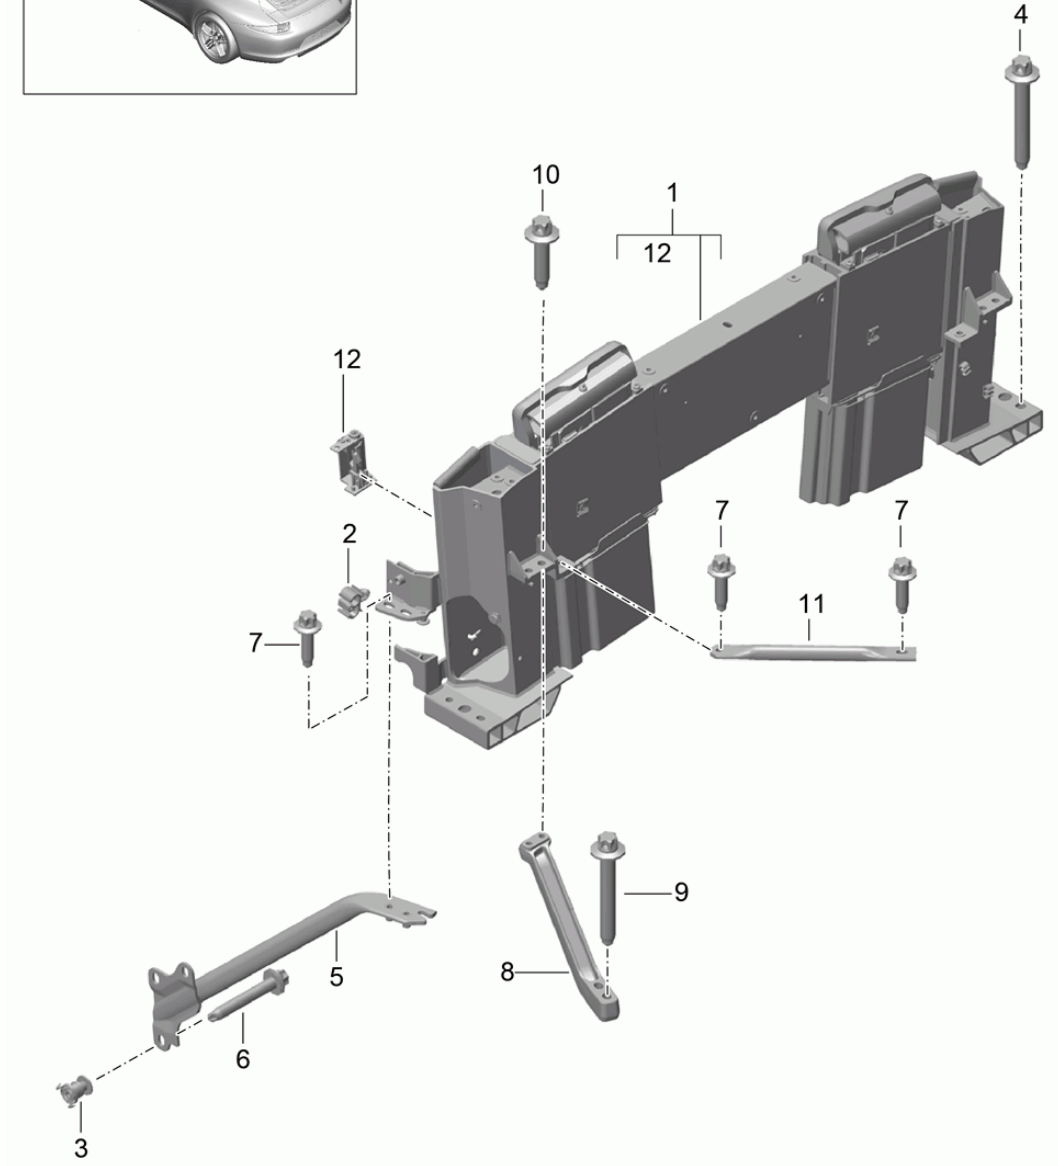

Model: 991-12

Model life 2012>>2016

Model: 991-12 Model life 2012>>2016

Pos	Part Number	Description	Remark	Qty	Model
1	991 580 011 03	roll bar retaining frame		1	Cabrio C2
		with: Ignition for Cassette			
1	991 580 011 04	retaining frame		1	C4
		with: Ignition for Cassette			
2	999 507 799 40	Cable holder		6	
3	991 580 353 00	compensation washer		2	
4	900 385 159 01	Hexagon head bolt M10 X 70		4	
5	991 580 351 00	Brace	left	1	
(5)	991 580 352 00	Brace	front right front	1	
6	900 385 166 01	Outer hexagon round screw M8 X 55		2	
(6)	999 385 006 01	Outer hexagon round screw M10 X 35		4	
7	900 385 278 01	Outer hexagon round screw M8 X 30		8	
8	991 580 331 00	Support	left	1	
(8)	991 580 332 00	Support	right	1	
9	900 385 159 01	Hexagon head bolt M10 X 70		4	
10	900 385 285 01	Outer hexagon round screw M10 X 40		4	
11	991 580 341 00	Brace	rear	2	
12	991 580 921 00	repair set Ignition Cassette		1