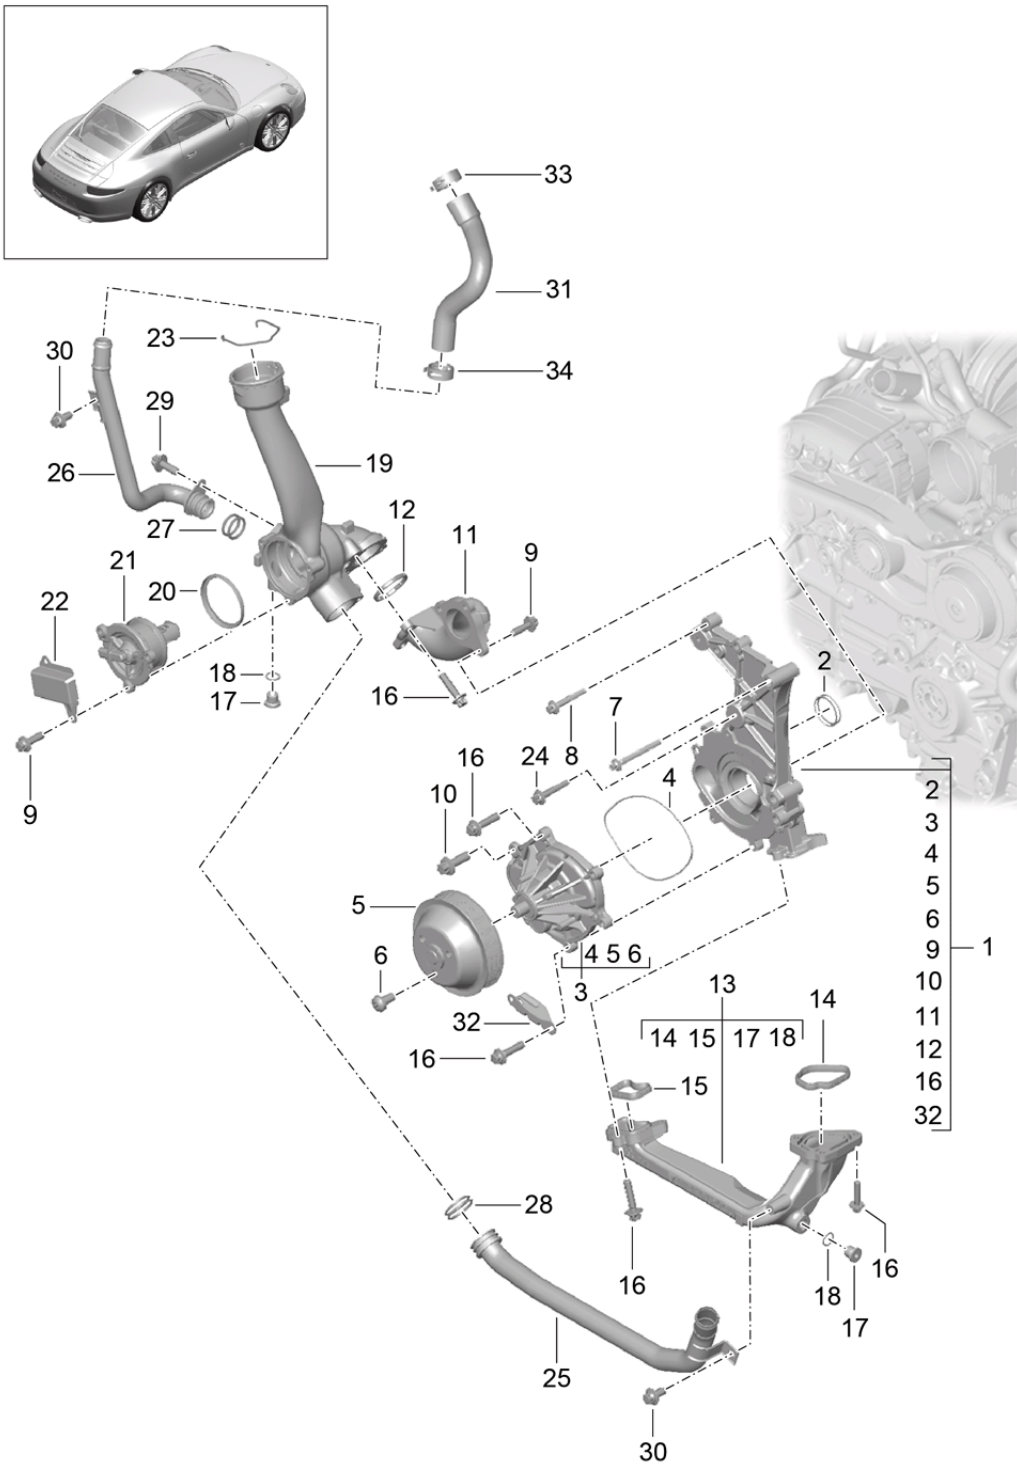

Model: 991-12

Model life 2012>>2016

Model: 991-12

Model life 2012>>2016

Pos	Part Number	Description	Remark	Qty	Model
1	9A1 106 039 00	Coolant pump thermostat housing Water pump housing (complete)		1	
1	9A1 106 039 01	Discontinued part Coolant pump housing (complete)		1	
2	999 707 604 40	O-ring 34,0 X 3,0		2	
3	9A1 106 048 01	Coolant pump (complete)		1	
4	9A1 106 217 00	Seal		1	
5	9A1 106 248 00	Coolant pump pulley		1	
6	999 073 104 01	Torx screw M8 X 16		3	
7	900 385 115 01	Torx screw M8 X 70		3	
8	900 385 071 01	Torx screw M8 X 50		3	
9	900 385 019 01	Torx screw M6 X 20		6	
10	900 385 114 01	Torx screw M8 X 25		1	
11	9A1 106 238 00	Water pipe		1	
12	9A1 106 215 00	Seal Water pipe		2	
13	9A1 106 025 02	Water pipe		1	
14	9A1 106 326 00	Seal Water pipe		1	
15	9A1 106 325 00	Seal Water pipe		1	
16	900 385 072 01	Torx screw M6 X 25		16	
17	900 219 018 30	sealing plug M14 X 1,5		2	
17	999 063 038 01	No longer use the part here sealing plug M14 X 1,5		2	
18	900 123 104 30	seal ring 14 X 18		2	
18	900 123 173 20	No longer use the part here seal ring 14 X 18		2	
19	9A1 106 112 01	thermostat housing		1	
19	9A1 106 012 01	No longer use the part here Water guide housing		1	
19	9A1 106 012 02	thermostat Discontinued part Water guide housing	with:	1	
19	9A1 106 012 03	thermostat Discontinued part Water guide housing	with:	1	
20	9A1 106 559 00	thermostat Seal		1	
21	9A1 106 226 02	thermostat Discontinued part		1	
21	9A1 106 226 03	thermostat		1	
22	9A1 106 450 00	Guard plate		1