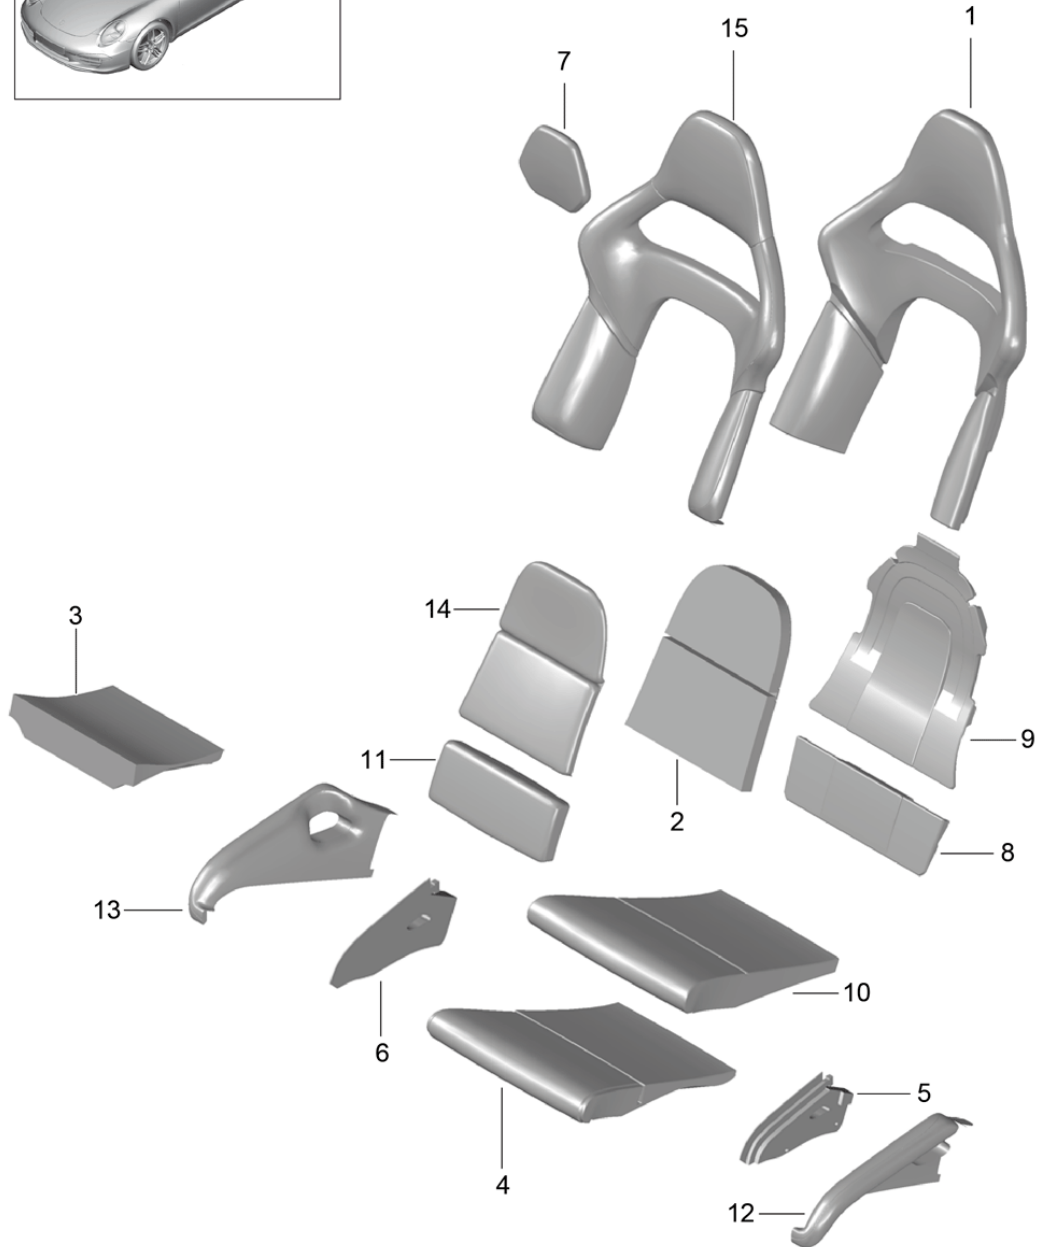

Model: 991-12

Model life 2012>>2016