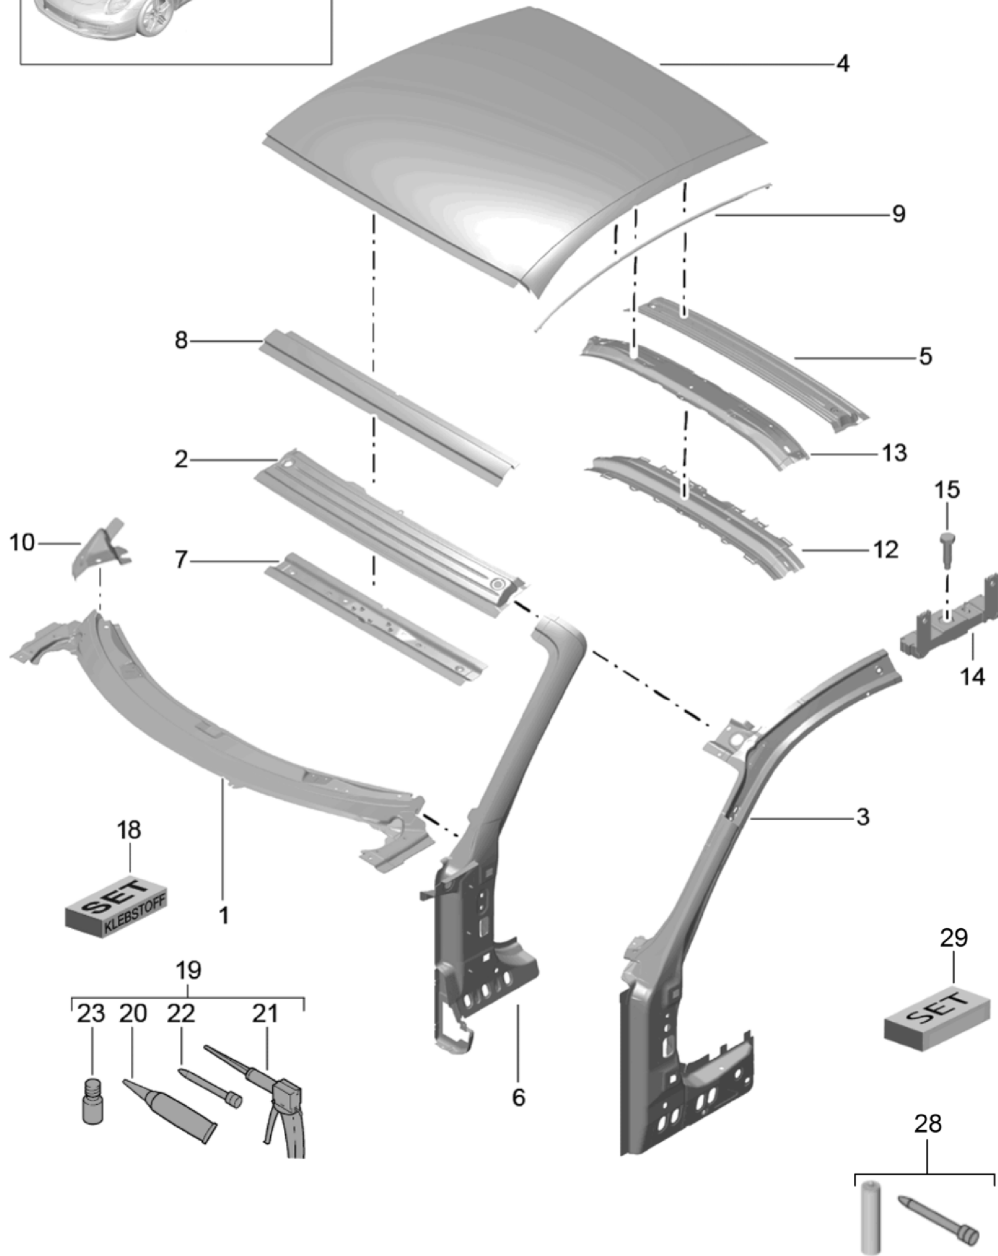

Model: 991-12

Model life 2012>>2016