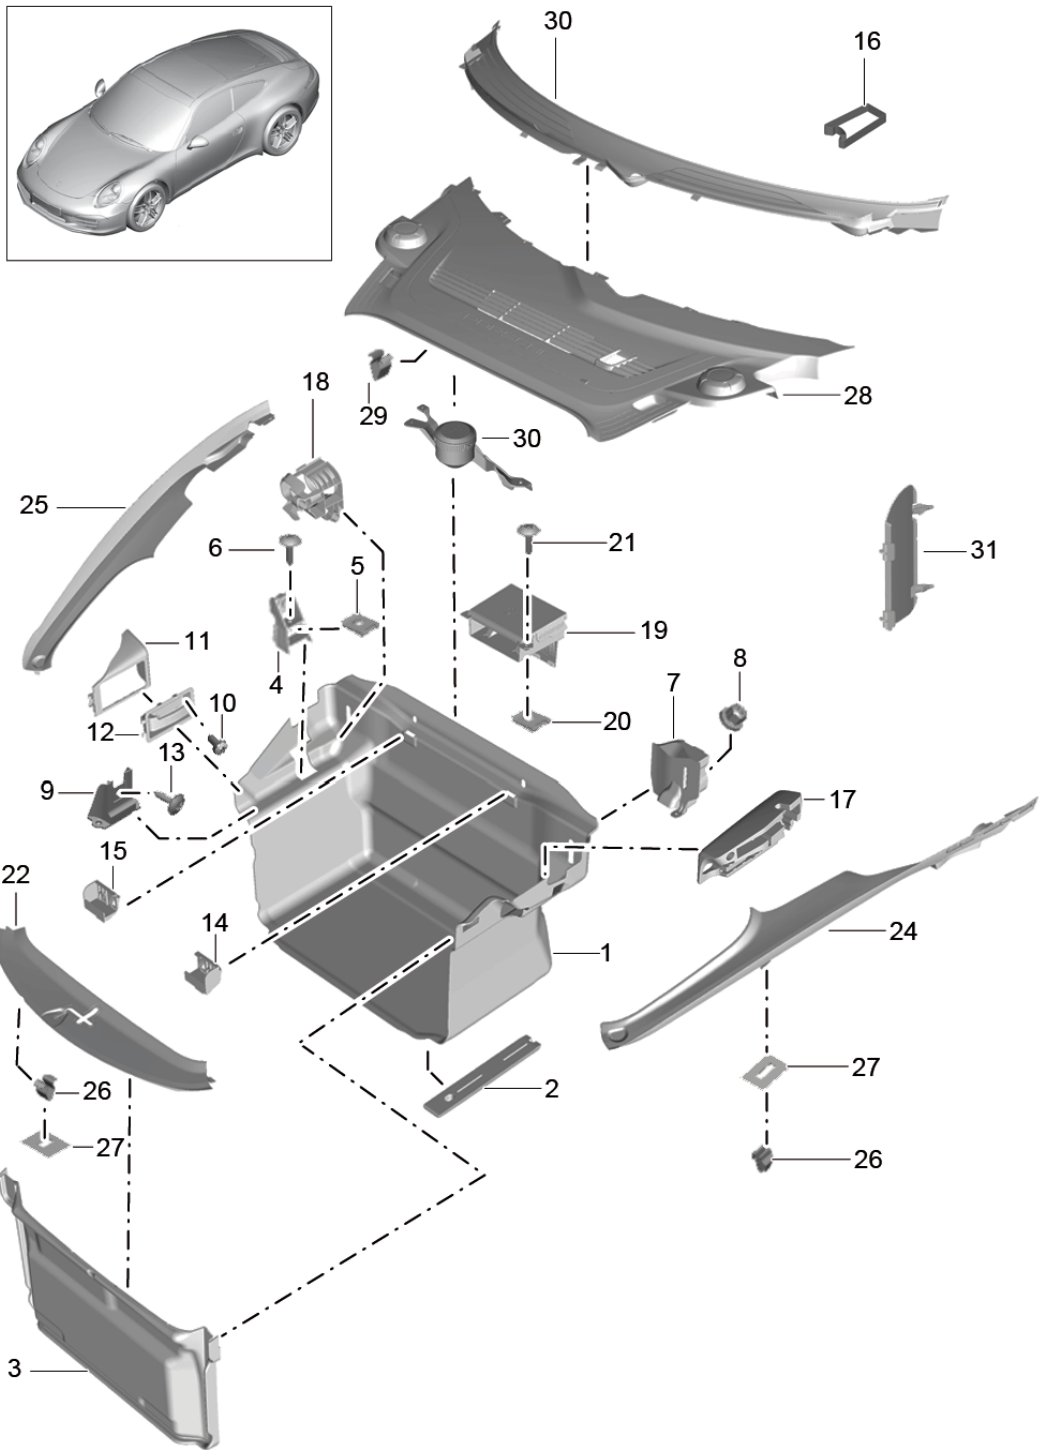

Model: 991-12

Model life 2012>>2016

Model: 991-12 Model life 2012>>2016

Pos	Part Number	Description	Remark	Qty	Model
1	991 551 045 07	Luggage compartment Trim Luggage compartment liner Carpet D >> - MJ 2014 Discontinued part		1	
(1)	991 551 045 07 A31 991 551 045 15	Black Trim Luggage compartment liner Carpet D - MJ 2014>>		1	
(1)	991 551 045 15 A31 991 551 045 09	Black Trim Luggage compartment liner Carpet D >> - MJ 2014		1	PR:193
(1)	991 551 045 09 A31 991 551 045 17	Black Trim Luggage compartment liner Carpet D - MJ 2014>>		1	PR:193
2	991 551 045 17 A31 991 551 420 00	Black Foam part Luggage compartment liner D >> - MJ 2014		5	
(2)	991 551 420 01	Foam part Luggage compartment liner D - MJ 2014>>		5	
3	991 551 051 01	Luggage compartment trim Carpet	front	1	
4	991 551 051 01 A31 991 551 825 00	Black Bracket Cover	front	2	
5	999 591 348 01	panel nut ST4,8		2	
6	999 073 418 01	panel screw 4,8 X 19		2	
7	991 551 823 01	Bracket Cover	left rear	1	
(7)	991 551 824 01	Bracket Cover	right rear	1	
8	999 049 033 40	Plastic nut T6 22 X 10,5		4	
14	991 551 801 01	retaining strap for warning triangle	left	1	
15	991 551 801 01 1E0 991 551 802 01	Black retaining strap for warning triangle	right	1	
16	991 551 802 01 1E0 997 551 741 00	Black retaining strap for first aid kit		1	
17	991 551 421 04	Cover Tool	left	1	
18	991 551 421 04 1E0 991 551 422 08	Black Cover Compressed air bottle	right	1	
19	991 551 422 08 1E0 991 555 575 01	Black Bracket for compressor D >> - MJ 2014		1	
(19)	991 555 575 01 1E0 991 555 575 02	Black Bracket for compressor D - MJ 2014>>		1	
	991 555 575 02 1E0	Black