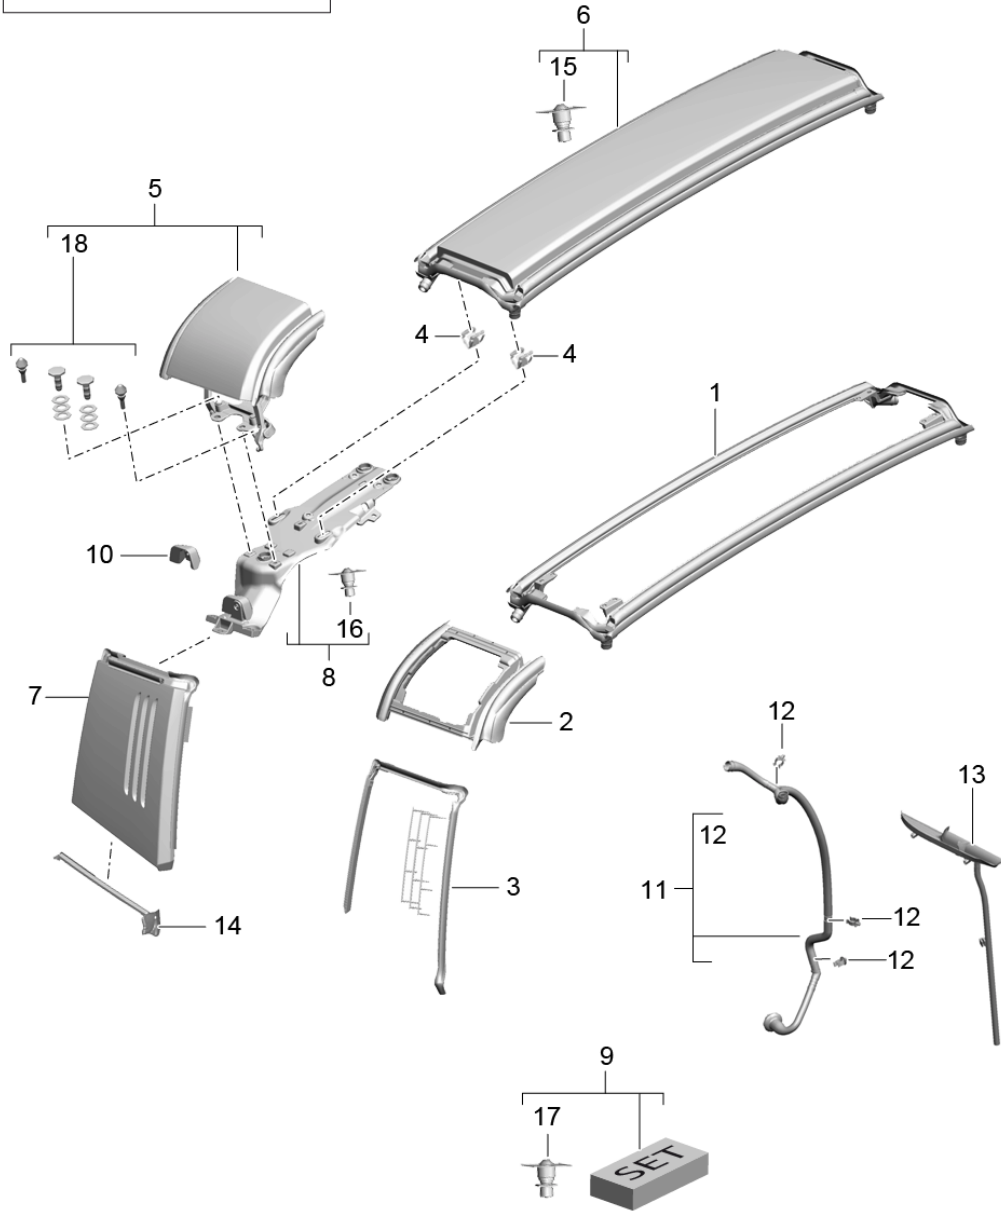

Model: 991-12

Model life 2012>>2016

Model: 991-12 Model life 2012>>2016

Pos	Part Number	Description	Remark	Qty	Model
		Trim Targa			Targa
1	991 562 971 00	arm and Flap repair set Seal	center	1	
2	991 562 973 00	Trim repair set Seal	left	1	
(2)	991 562 974 00	Trim Flap repair set Seal	right	1	
3	991 562 975 00	Trim Flap repair set Seal	left side	1	
(3)	991 562 976 00	Trim repair set Seal	right side	1	
(3)	9P1 898 182	Trim repair set Seal	right side	1	
4	991 562 977 00	Trim 1 set of retaining clips for	center	1	
5	991 562 981 00	Trim repair set Flap	left	1	
		with:			
(5)	991 562 982 00	Guide and Bracket repair set Flap	right	1	
		with:			
6	991 562 985 00	Guide and Bracket repair set Trim	center	1	
7	991 562 983 00	Trim repair set	left side	1	
(7)	991 562 984 00	Trim repair set	right side	1	
8	991 562 987 00	Trim repair set	left	1	
(8)	991 562 988 00	Module Carrier for Trim repair set Module Carrier for Trim	right	1	
9	991 562 990 00	Assembly kit Trim		1	
10	991 562 991 00	Repair set for stop buffer Thrust wedge		1	
11	991 562 363 02	Water drainage hose	left	1	
(11)	991 562 364 02	Water drainage hose	right	1