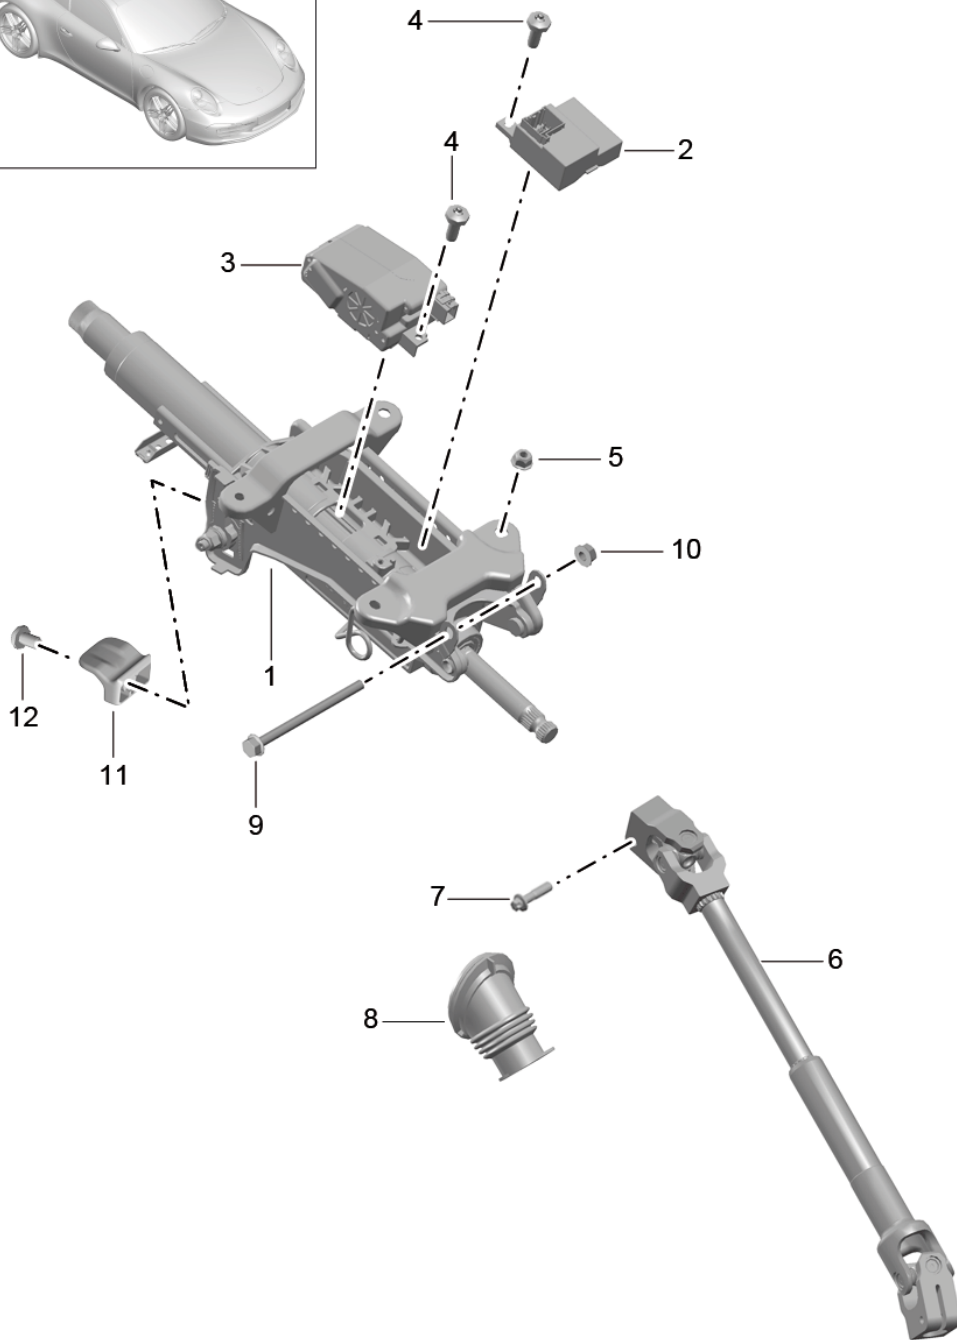

Model: 991-12

Model life 2012>>2016

Pos	Part Number	Description	Remark	Qty	Model
2	N 910 207 01	Alcantara Screw with int. serrations M 18 X 1.5 X 26		1	
3	7PP 951 527	Switch heater steering wheel		1	PR:345
4	7PP 951 527 A05 9P1 419 357	Black Spring in steering wheel		2	

Model: 991-12

Model life 2012>>2016