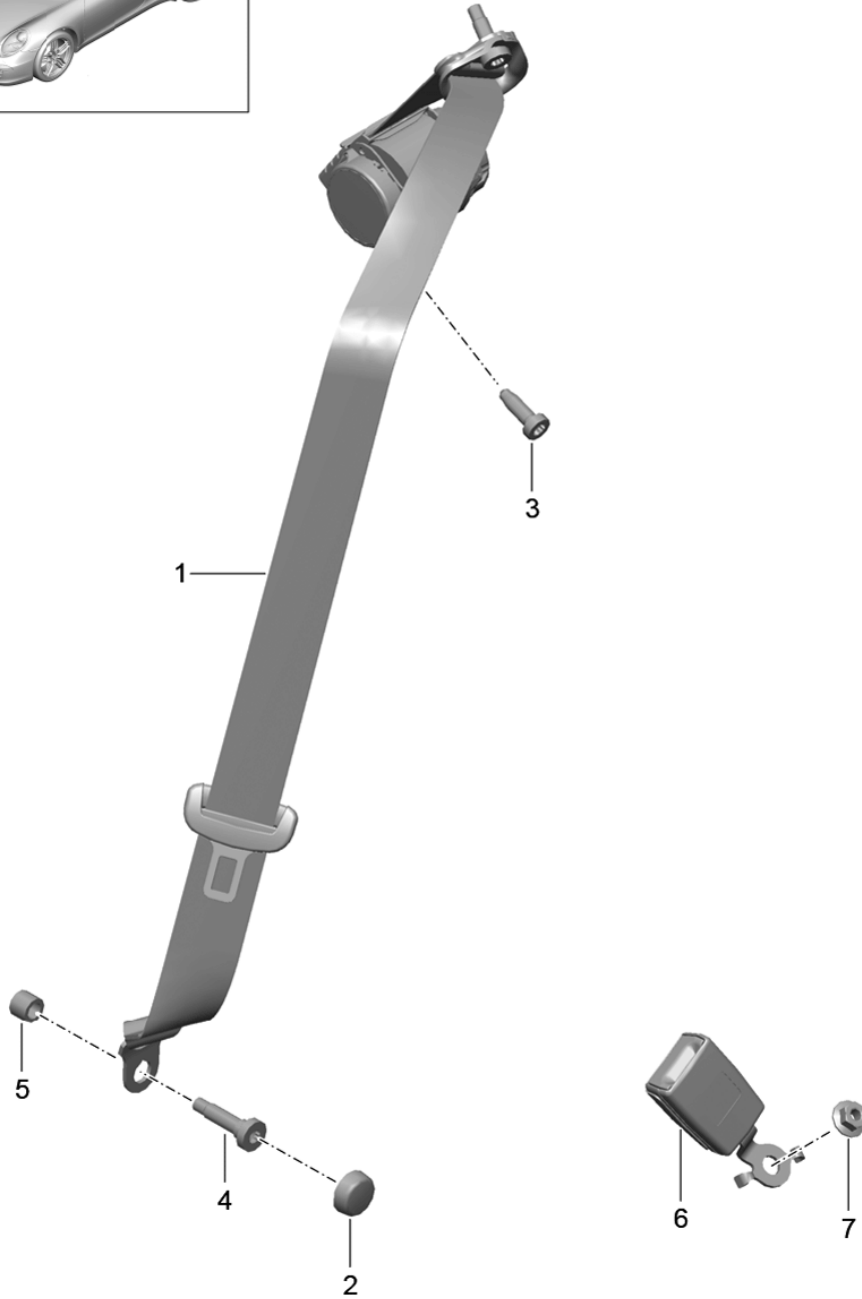

Model: 991-12

Model life 2012>>2016

Pos	Part Number	Description	Remark	Qty	Model
13	999 218 101 02	Hexagon bolt 7/16-20UNF Mount		2	
14	991 803 835 01	Belt latch Guide	left	1	
(14)	991 803 836 01	Seat belt Guide Seat belt	right	1	

Model: 991-12

Model life 2012>>2016