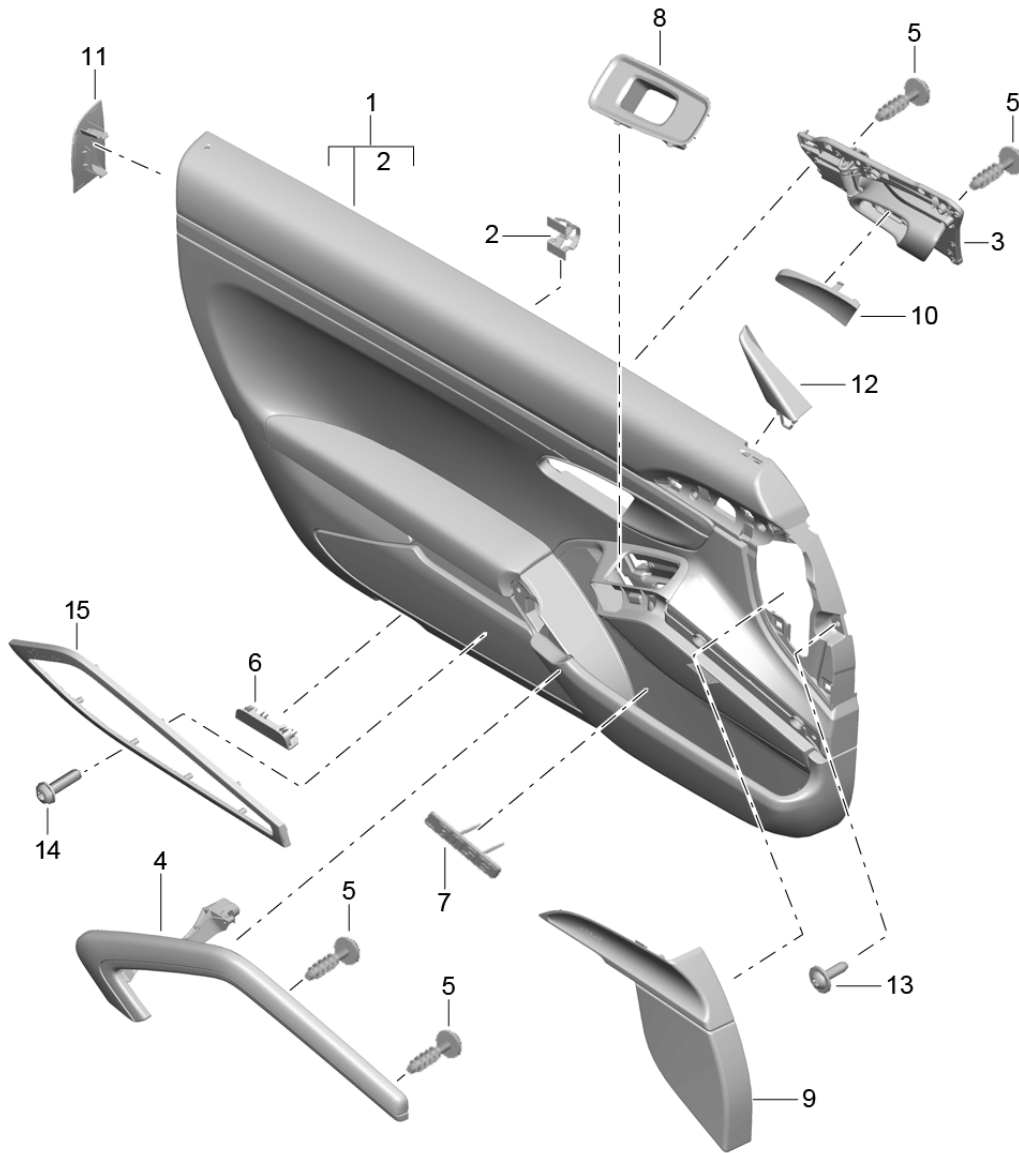

Model: 991-12

Model life 2012>>2016

Model: 991-12

Model life 2012>>2016

Pos	Part Number	Description	Remark	Qty	Model
-		door panel Leather Alcantara Trim in Exterior colour in your order Vehicle Ident. No. and Please state the colour	Painted		PR:981,975, XWE
1	981 555 993 96	Door trim (Alcantara) Trim	left Painted	1	PR:441,-625
1	981 555 993 96 DSP	Black	-GW		
1	981 555 993 96	Door trim (Alcantara) Trim	left Painted	1	PR:490,-625
1	981 555 993 96 DSP	Black	-GW		
1	981 555 994 96	Door trim (Alcantara) Trim	right Painted	1	PR:441,-625
1	981 555 994 96 DSP	Black	-GW		
1	981 555 994 96	Door trim (Alcantara) Trim	right Painted	1	PR:490,-625
1	981 555 994 96 DSP	Black	-GW		
1	981 555 993 97	Door trim (Alcantara) Trim	left Painted	1	PR:680,-625
1	981 555 993 97 DSP	Black	-GW		
1	981 555 994 97	Door trim (Alcantara) Trim	right Painted	1	PR:680,-625
1	981 555 994 97 DSP	Black	-GW		
1	981 555 993 98	Door trim (Alcantara) Trim	left Painted	1	PR:682,-625
1	981 555 993 98 DSP	Black	-GW		
1	981 555 994 98	Door trim (Alcantara) Trim	right Painted	1	PR:682,-625
1	981 555 994 98 DSP	Black	-GW		
1	981 555 993 99	Door trim (Alcantara) Trim	left lhd Painted	1	PR:441,537, -625,098
1	981 555 993 99 DSP	Black	-GW		
1	981 555 993 99	Door trim (Alcantara) Trim	left lhd Painted	1	PR:490,537, -625,098
1	981 555 993 99 DSP	Black	-GW		
1	981 555 994 99	Door trim (Alcantara) Trim	right rhd Painted	1	PR:441,538, -625,099
1	981 555 994 99 DSP	Black	-GW		
1	981 555 994 99	Door trim (Alcantara) Trim	right rhd Painted	1	PR:490,538, -625,099
1	981 555 994 99 DSP	Black	-GW		
1	981 555 993 A0	Door trim (Alcantara) Trim	left lhd Painted	1	PR:680,537, -625,098
1	981 555 993 A0 DSP	Black	-GW		
1	981 555 994 A0	Door trim (Alcantara) Trim	right rhd Painted	1	PR:680,538, -625,099
1	981 555 994 A0 DSP	Black	-GW		
1	981 555 993 A1	Door trim (Alcantara) Trim	left lhd Painted	1	PR:682,537, -625,098
1	981 555 993 A1 DSP	Black	-GW		
1	981 555 994 A1	Door trim (Alcantara) Trim	right rhd Painted	1	PR:682,538,