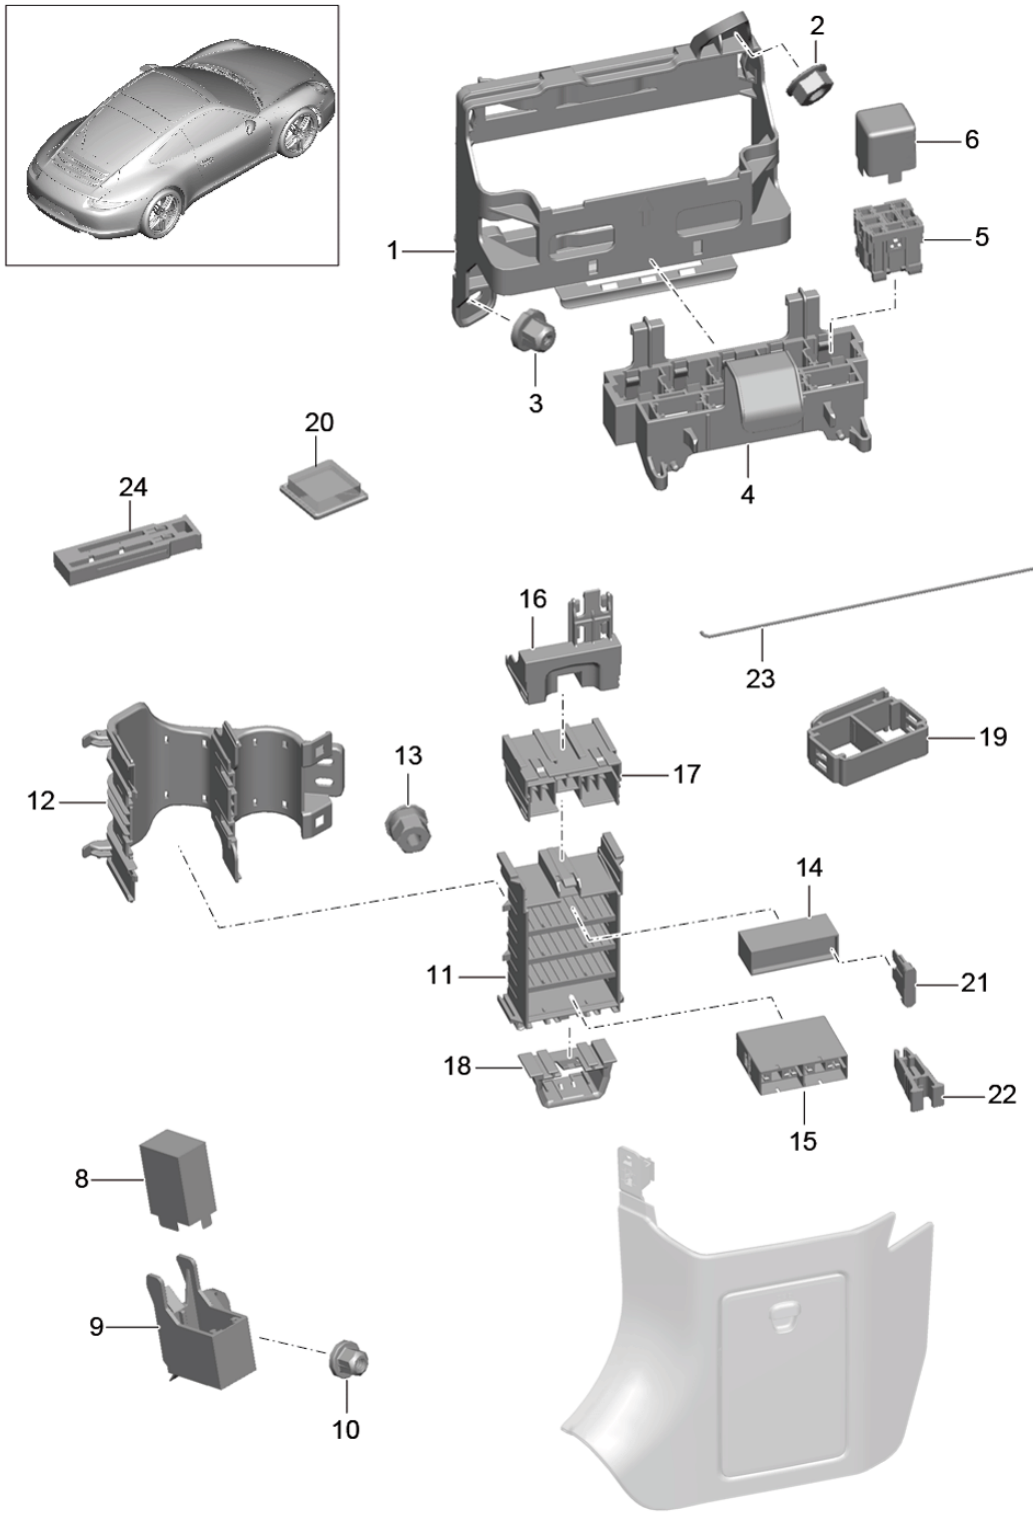

Model: 991-12

Model life 2012>>2016

Model: 991-12

Model life 2012>>2016

Pos	Part Number	Description	Remark	Qty	Model
		central electrics dashboard			
1	991 610 111 00	Retainer for control units	lhd	1	PR:098
(1)	991 610 113 00	Retainer for control units	rhd	1	PR:099
2	999 084 638 01	Hexagon nut M 6		1	
3	999 076 081 40	Hexagon plastic collar nut T 5		1	
4	991 610 105 00	Mounting frame		1	
5	443 937 527	relay plate		X	
(5)	999 650 538 40	relay plate for Relay K 3,K 4,K 5		X	
6	999 657 016 90	Relay Relay Emergency operation Cover		1	
(6)	958 615 029 00	relay location/code no.: Relay Radiator fan 1	K3 left	1	
(6)	958 615 029 00	relay location/code no.: Relay Radiator fan 2	K4 right	1	
(6)	958 615 010 00	relay location/code no.: Relay Fanfare	K5	1	
8	4H0 951 253 C	Relay Fuel pump	K6	1	
9	991 610 151 00	Luggage compartment Relay holder		1	
10	999 049 033 40	Fuel pump Plastic nut T 6		1	
11	991 610 101 00	Carrier		2	
12	991 610 103 00	Cover		2	
13	999 516 032 01	Hexagon nut M 6		2	
14	999 650 209 40	fuse holder		6	
15	999 650 750 40	fuse holder		2	
16	991 610 104 00	Cover	right	1	
17	991 610 102 00	Bracket fuse	left	1	
18	991 610 120 00	mounting for diagnosis plug		1	
19	991 610 127 00	Bracket Connection point		5	
20	7PP 867 300	Clip		4	
21	999 607 082 00	fuse		X	
(21)	999 607 083 00	5 A fuse		X	
(21)	999 607 084 00	7 , 5 A fuse		X	
(21)	999 607 085 00	10 A fuse		X	
(21)	N 017 131 13	15 A flat fuse	19/2x5	X	
(21)	999 607 087 00	20 A fuse		X	