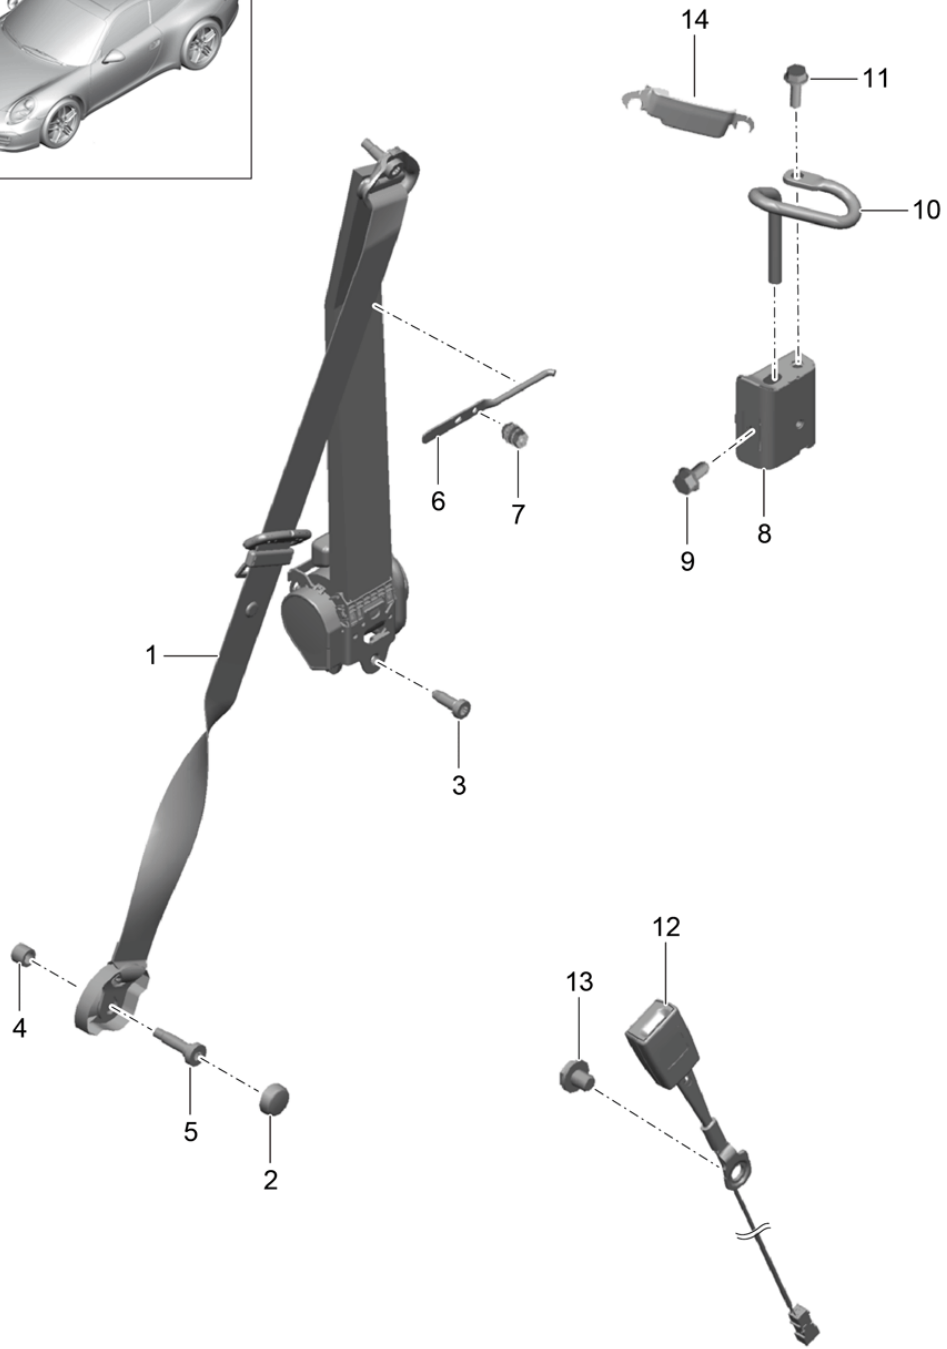

Model: 991-12 Model life 2012>>2016

Pos	Part Number	Description	Remark	Qty	Model
		retaining frame and Accessories			Targa
1	991 562 123 02	retaining frame		1	
2	999 507 799 40	Cable holder		4	
3	991 580 353 00	compensation washer		2	
4	900 385 159 01	Hexagon head bolt M10 X 70		4	
5	991 562 351 00	Brace	left	1	
(5)	991 562 352 00	Brace	front right front	1	
6	900 385 166 01	Outer hexagon round screw M8 X 55		2	
(6)	999 385 006 01	Outer hexagon round screw M10 X 35		4	
7	900 385 278 01	Outer hexagon round screw M8 X 30		8	
8	991 580 331 00	Support	left	1	
(8)	991 580 332 00	Support	right	1	
9	900 385 159 01	Hexagon head bolt M10 X 70		4	
10	900 385 285 01	Outer hexagon round screw M10 X 40		4	
11	991 580 341 00	Brace	rear	2	
12	991 562 463 00	shelf	left	1	
(12)	991 562 464 00	Convertible top shelf	right	1	
13	N 909 699 01	Convertible top Hex socket head locating bolt shelf Convertible top M6X25		6	

Model: 991-12

Model life 2012>>2016