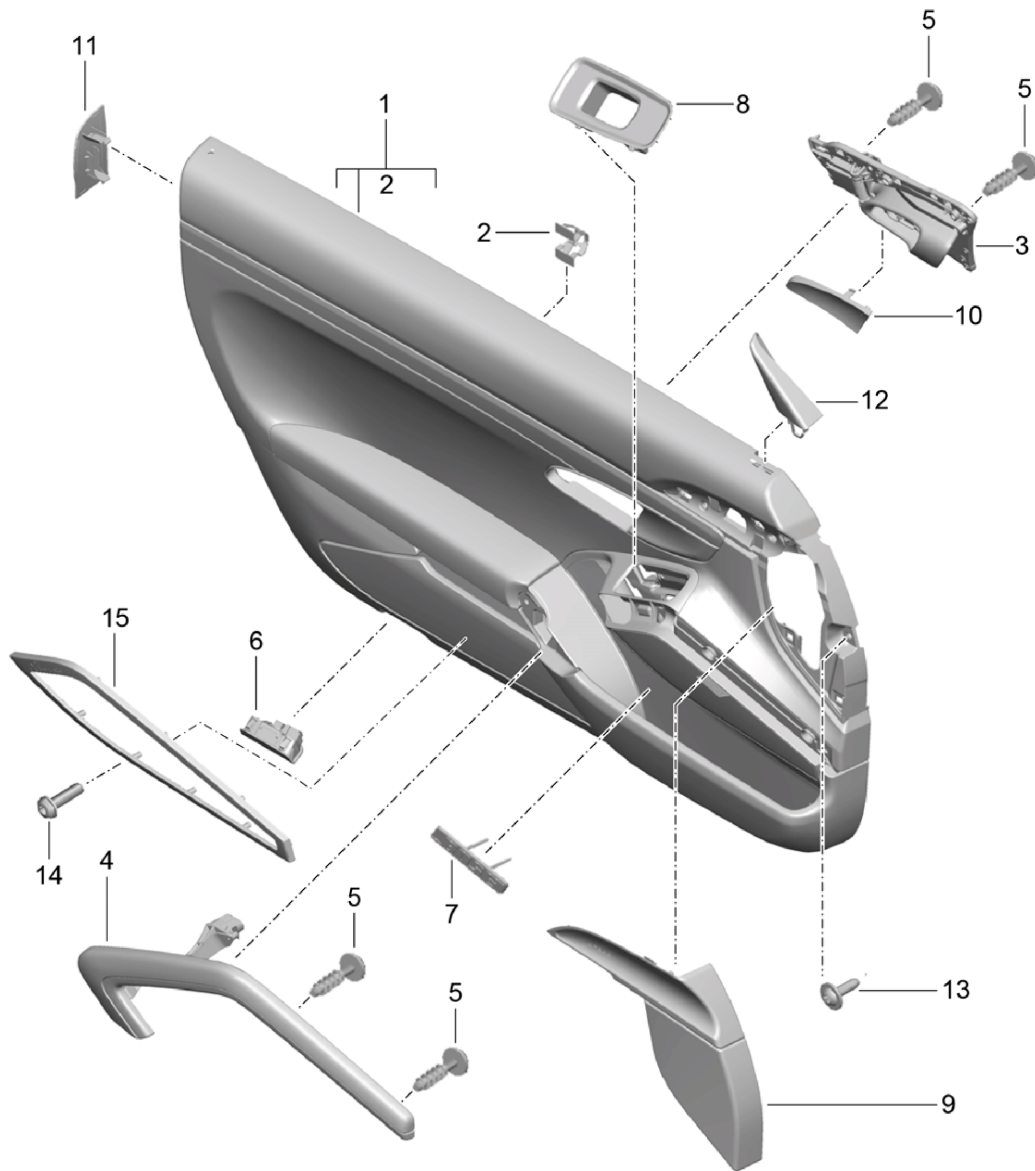

Model: 991-12

Model life 2012>>2016