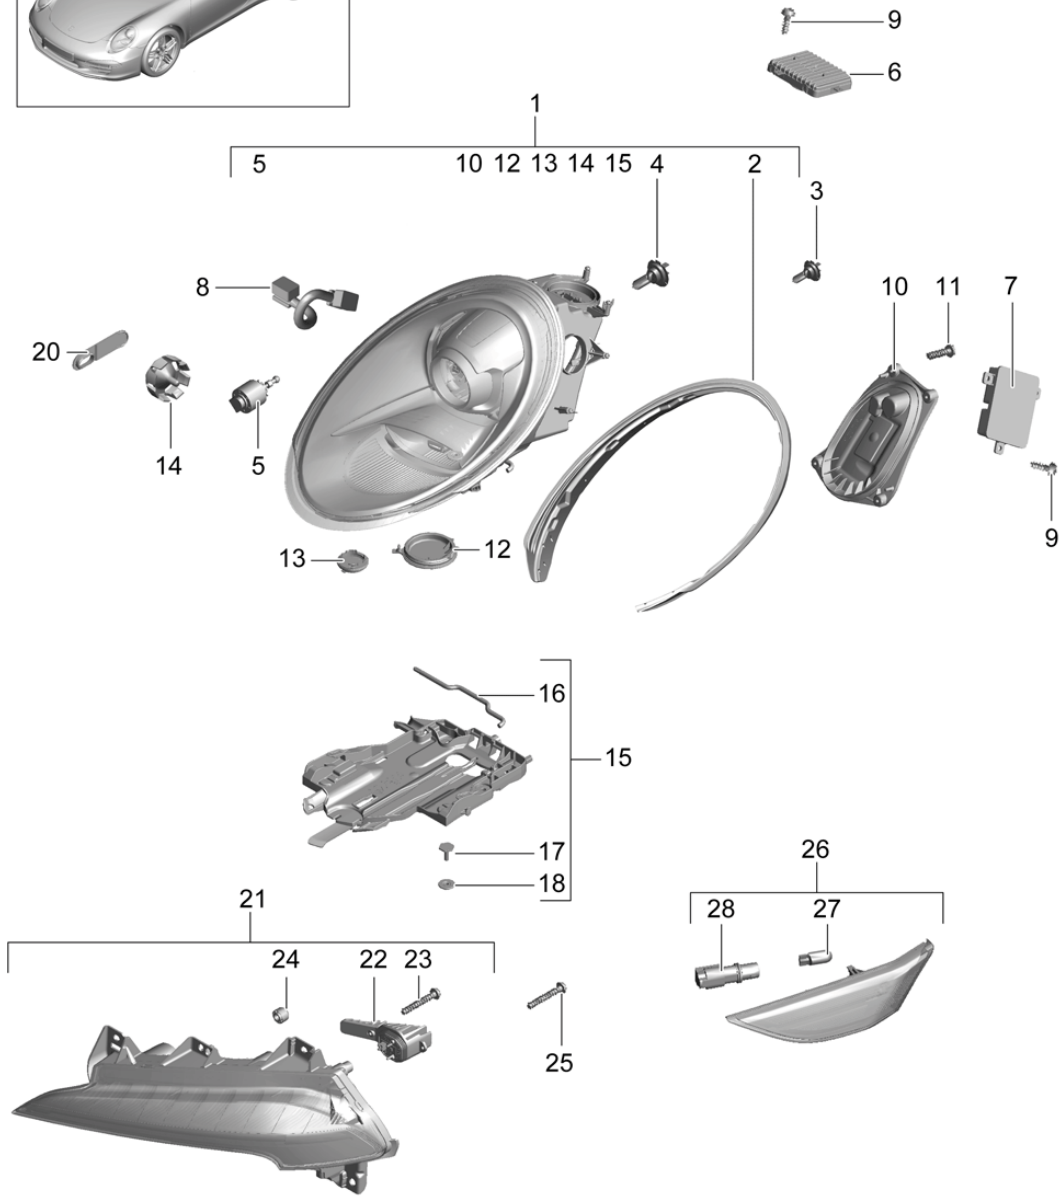

Model: 991-12 Model life 2012>>2016

Pos	Part Number	Description	Remark	Qty	Model
1	958 624 502 00	Headlight washer system Pump for headlight- washer system		1	PR:288 PR:288
2	431 955 465 A	Seal		1	PR:288
-	000 043 204 79	Hose 8 X 3		*	PR:288
3			shorten to: 905 MM	1	
4	8E0 955 665	Elbow fitting		1	PR:288
5	997 628 205 00	Coupling		3	PR:288
6	991 628 208 00	Hose connector		1	PR:288
-	000 043 204 79	Hose 8 X 3		*	PR:288
7			shorten to: 620 MM	1	
8			shorten to: 1225 MM	1	
9			shorten to: 65 MM	1	
10	113 955 975 B	t-piece		1	PR:288
11	997 628 163 01	jet chromed		2	PR:288,-011
(11)	991 628 167 00	Nozzle head jet Matt black	with:	2	PR:288,011
12	997 628 263 00	Nozzle head Nozzle head chromed		2	PR:288,-011
(12)	991 628 265 00	Nozzle head Matt black		2	PR:288,011
13	999 507 164 01	Cable fastener		7	PR:288
-	997 628 981 02	Cap primed for POS 11 + 12		2	PR:288,XUB

Model: 991-12

Model life 2012>>2016