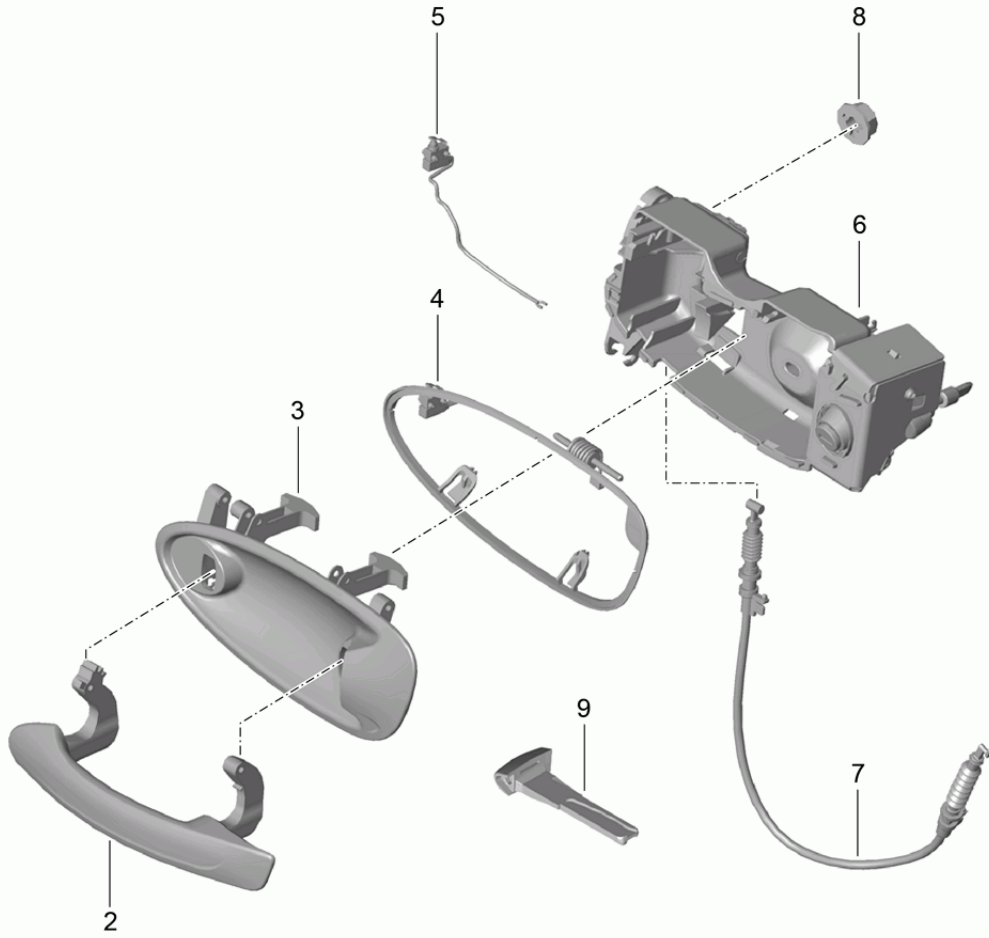

Model: 991-12

Model life 2012>>2016

Model: 991-12 Model life 2012>>2016

Pos	Part Number	Description	Remark	Qty	Model
2	991 537 613 02	Door handle Door handle Basic primed	left	1	
(2)	991 537 614 02	Door handle Basic primed	right	1	
(2)	991 537 913 00	Door handle 'Keyless Entry (KESY)' primed	left	1	PR:625
(2)	991 537 914 00	Door handle 'Keyless Entry (KESY)' primed	right	1	PR:625
3	991 537 645 02	Handle liner primed	left	1	
(3)	991 537 646 02	Handle liner primed	right	1	
4	991 537 445 00	Assembly kit	left	1	
4	991 537 445 02	Assembly kit	left	1	
(4)	991 537 446 00	Assembly kit	right	1	
(4)	991 537 446 02	Assembly kit	right	1	
5	991 613 171 00	Micro switch Basic		1	
(5)	991 613 181 00	Micro switch 'Keyless Entry (KESY)'		1	
6	991 538 911 02	Bracket Door handle, exterior  with: Lock cylinders Vehicle Ident. No. Indicate	left lhd	1	PR:098
(6)	991 538 911 04	Bracket Door handle, exterior  with: Lock cylinders Vehicle Ident. No. Indicate	left lhd	1	PR:098
(6)	991 537 064 03	Bracket Door handle, exterior Without lock cylinder Discontinued part	right lhd	1	PR:098
(6)	991 537 064 05	Bracket Door handle, exterior Without lock cylinder	right lhd	1	PR:098
(6)	991 538 912 02	Bracket Door handle, exterior  with: Lock cylinders Vehicle Ident. No. Indicate	right rhd	1	PR:099
(6)	991 538 912 04	Bracket Door handle, exterior  with: Lock cylinders Vehicle Ident. No. Indicate	right rhd	1	PR:099
(6)	991 537 063 03	Bracket Door handle, exterior Without lock cylinder Discontinued part	left rhd	1	PR:099
(6)	991 537 063 05	Bracket Door handle, exterior Without lock cylinder	left rhd	1	PR:099