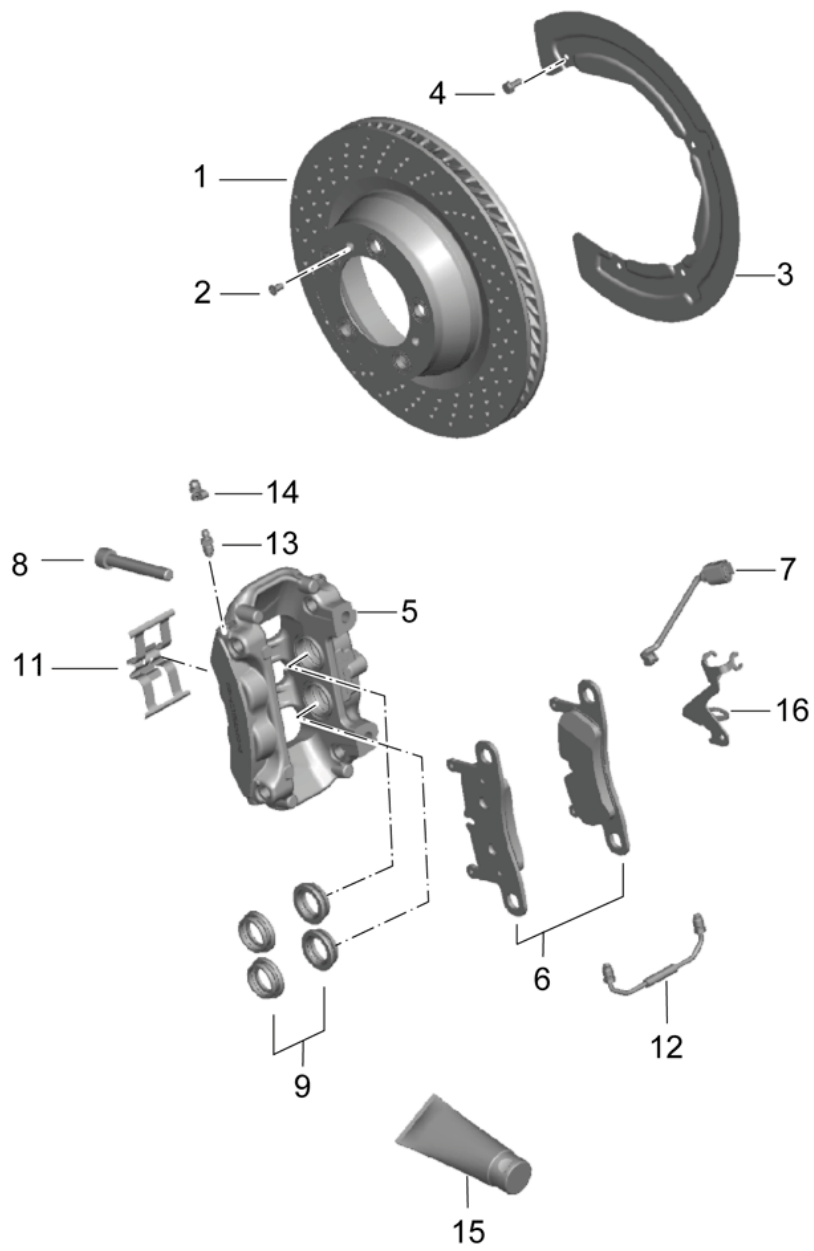

Model: 991-12

Model life 2012>>2016