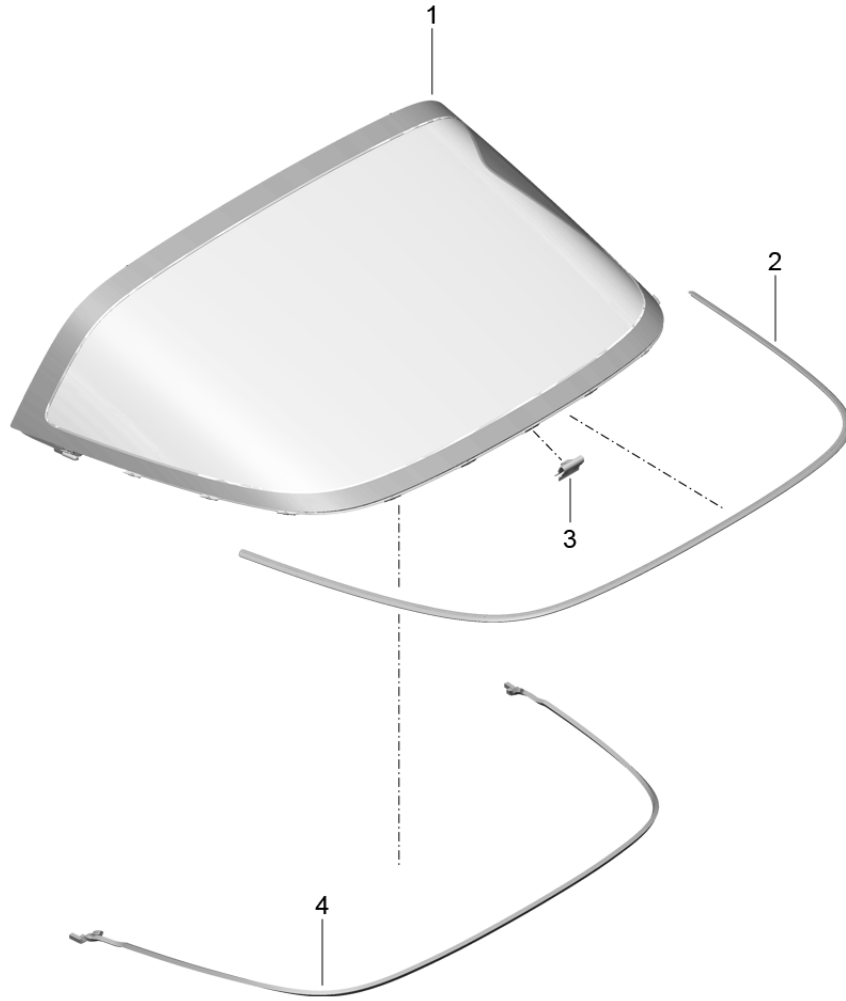

Model: 991-12

Model life 2012>>2016

Model: 991-12

Model life 2012>>2016

Pos	Part Number	Description	Remark	Qty	Model
1	991 545 211 08	Rear window Rear window Seal		1	Targa PR:426
(1)	991 545 211 09	Rear window Seal		1	PR:425
(1)	991 545 211 10	Rear window Seal		1	PR:426,686, 690
(1)	991 545 211 11	Rear window Seal		1	PR:425,686, 690
2	991 545 611 02	Trim strip for rear window Discontinued part		1	
2	991 545 611 03	Trim strip for rear window		1	
3	9A7 007 832 00	clip for molding		1	
4	991 545 633 00	sealing tape 10X10X2400		1