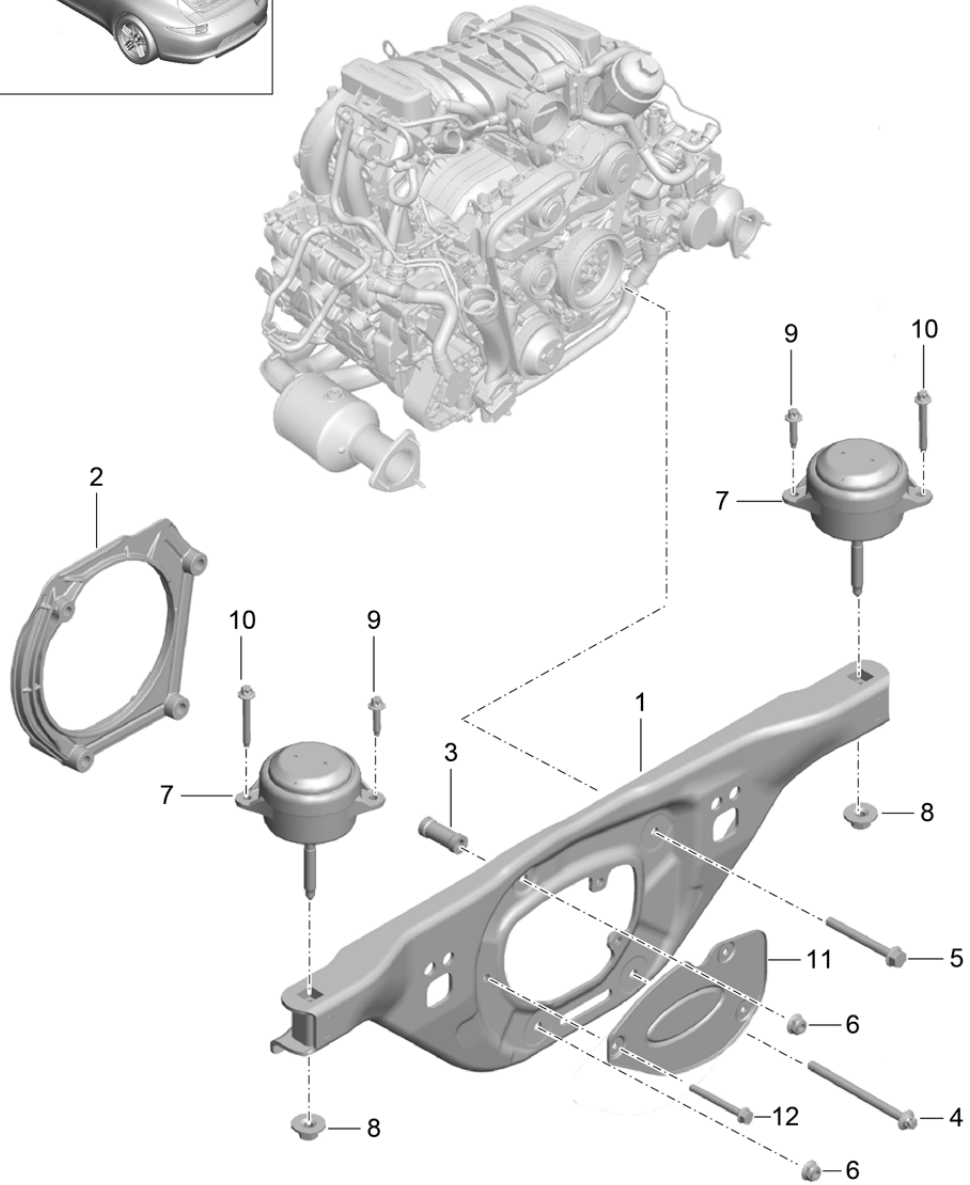

Model: 991-12

Model life 2012>>2016

Model: 991-12

Model life 2012>>2016

Pos	Part Number	Description	Remark	Qty	Model
1	9A1 375 014 07	Engine suspension Engine brackets M >> D 09335 M >> D 05600		1	A103,A104
1	9A1 375 014 08	Engine brackets M D 09336 >> M D 05601 >>		1	A103,A104
2	9A1 375 236 04	Intermediate flange		1	
3	9A1 375 245 01	spacer sleeve Intermediate flange		1	
4	900 378 286 01	Hexagon bolt M 10 X 135		1	
5	900 378 332 01	Hexagon flange screw M 10 X 92		1	
6	900 380 021 01	Hexagon nut M 10		2	
7	991 375 049 01	hydro-mounting	Coupe	2	PR:-140
(7)	991 375 049 02	hydro-mounting	Cabrio	2	PR:-140
(7)	991 375 059 06	hydro-mounting Discontinued part		2	PR:140
(7)	991 375 059 07	hydro-mounting Discontinued part		2	PR:140
(7)	991 375 059 08	hydro-mounting		2	PR:140
8	N 908 484 05	Hexagon nut M 12 X 1,5		2	
9	900 385 167 01	Outer hexagon round screw M 8 X 35		4	PR:-140
10	900 385 168 01	Outer hexagon round screw M 8 X 65		4	PR:140
11	9A1 102 251 00	Heat insulation		1	PR:-176
12	N 100 988 08	Hex collared bolt M 6 X 16		3	
12	N 100 988 11	No longer use the part here bolt, hex. hd. (combi.) self-locking M 6 X 16		3