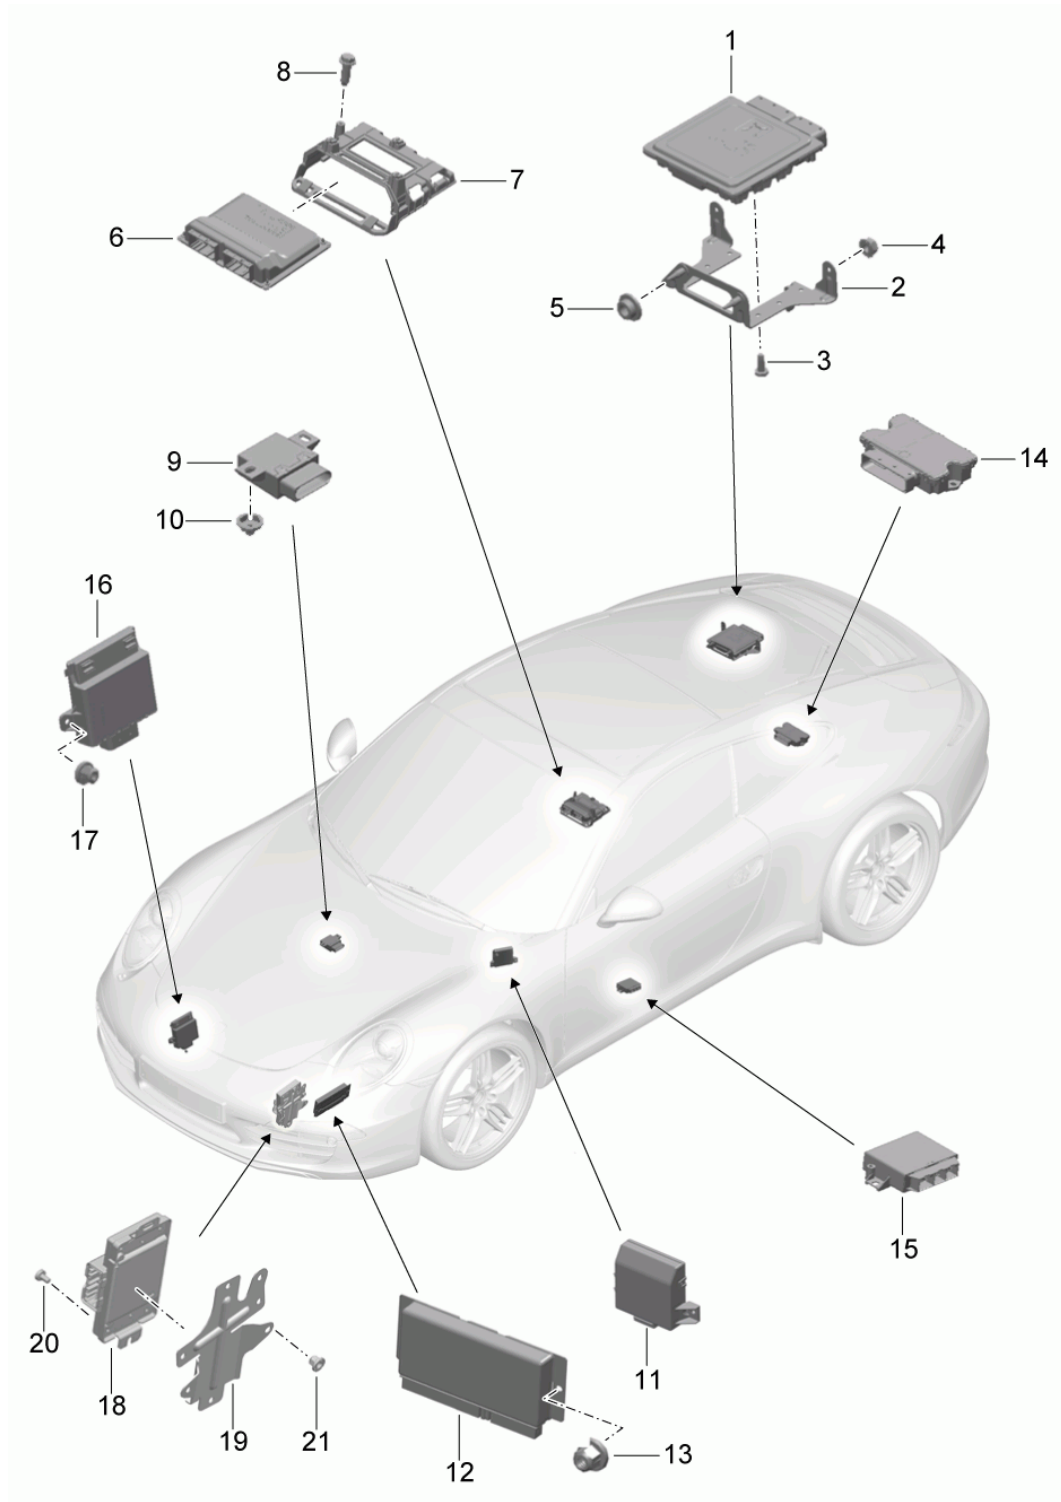

Model: 991-12

Model life 2012>>>2016

Model: 991-12 Model life 2012>>2016

Pos	Part Number	Description	Remark	Qty	Model
1	991 618 602 02	Control units Control unit		1	
2	991 618 141 01	- dme - Retainer for control units		1	
3	999 141 044 09	- dme - fillister hd. bolt		6	
4	999 084 638 01	M 6 X 16 Hexagon nut		2	
5	999 703 496 40	M 6 Rubber bush		2	
6	991 618 270 03	Control unit - PDK -		1	PR:250
6	991 618 270 04	D >> - MJ 2012 Control unit - PDK -		1	PR:250
7	991 618 255 00	D - MJ 2013>> Retainer for control units		1	PR:250
8	999 919 130 09	STEUERGERÄT - PDK - Hexagon bolt		1	PR:250
9	991 618 025 01	6,0 X 18,0 Control unit for fuel		1	CARRERA 2/2S
9	7P0 906 093 A	pump Control unit for fuel		1	CARRERA 4/4S
-	970 618 377 00	pump Support section		1	CARRERA 4/4S
10	999 049 025 09	Control unit Fuel pump Collar nut		2	
11	7PP 907 530 L	T 5 Control unit for gateway		1	
11	7PP 907 530 Q	Discontinued part Control unit for gateway		1	
11	7PP 907 530 S	Discontinued part Control unit for gateway		1	
12	991 618 107 03	Control unit - PDCC -		1	PR:031,352
12	991 618 107 04	D >> - MJ 2012 No longer use the part here Control unit - PDCC -		1	PR:031,352
12	991 618 107 05	D >> - MJ 2012 Control unit - PDCC -		1	CARRERA 2/2S PR:031,352
12	991 618 107 07	D - MJ 2013>> Control unit - PDCC -		1	CARRERA 4/4S PR:031,352
13	999 049 033 40	D - MJ 2013>> Plastic nut		2	
14	991 618 145 02	T 6 Control unit		1	
14	991 618 145 03	Electric parking brake D >> - MJ 2012		1	
15	958 618 042 01	D - MJ 2013>> Control unit for parking aid		1	PR:636,638
15	7P5 919 475 G	Sensor see illustration: D >> - MJ 2012 Discontinued part	802-010	1	PR:636,638