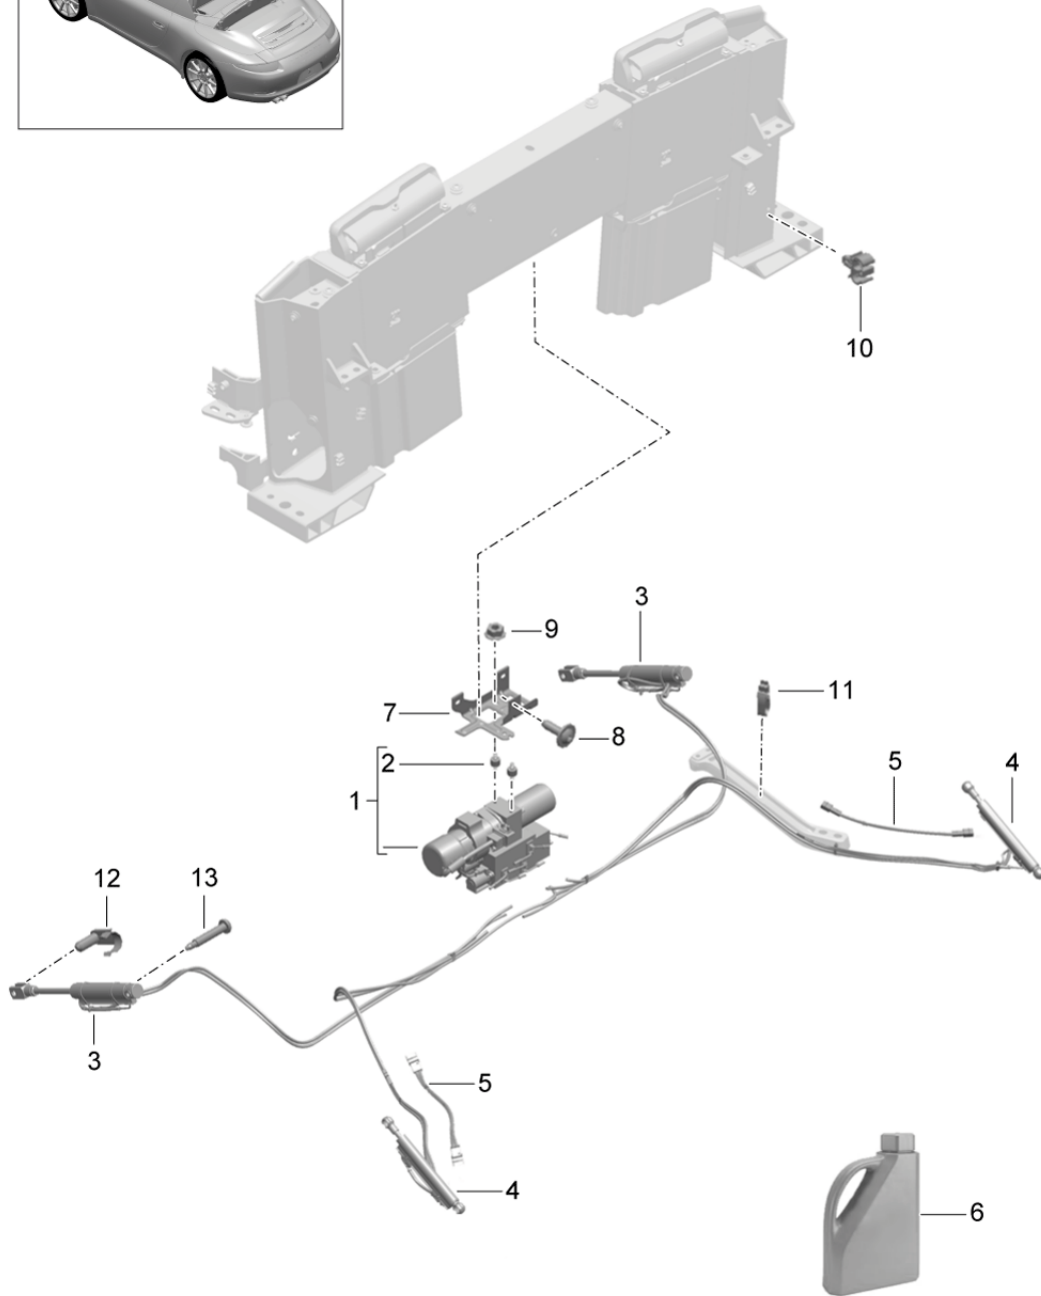

Model: 991-12 Model life 2012>>2016

Pos	Part Number	Description	Remark	Qty	Model
12	999 507 280 40	Cable holder		3	
13	991 562 613 01	Sealing channel	left	1	
		with:			
(13)	991 562 614 01	Hose Sealing channel	right	1	
		with:			
14	991 562 475 00	Hose Seal	left outer	1	
	991 562 475 00 03C	Rally black			
(14)	991 562 476 00	Seal	right outer	1	
	991 562 476 00 03C	Rally black			
15	991 562 551 00	throttle control element for Trim	center	2	
16	991 562 552 00	throttle control element for Module Carrier for Trim		3	
17	991 562 550 00	throttle control element for Trim	side	4	
18	991 562 992 00	Repair set for stop buffer for Guide Bracket Flap		1	

Model: 991-12

Model life 2012>>2016