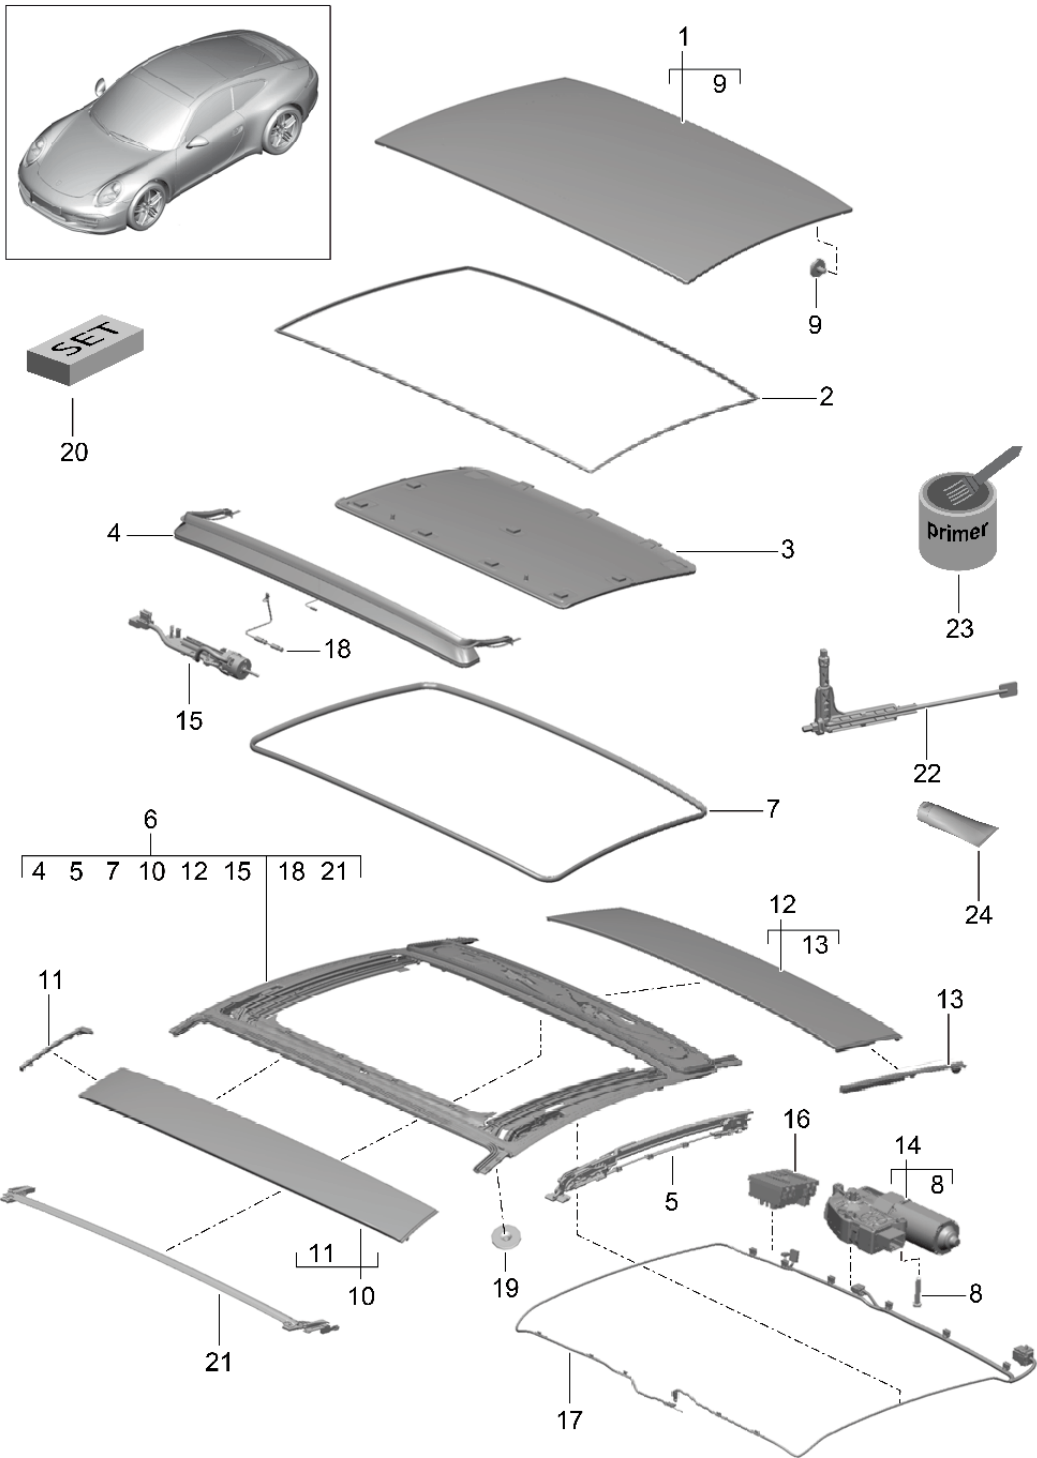

Model: 991-12

Model life 2012>>2016