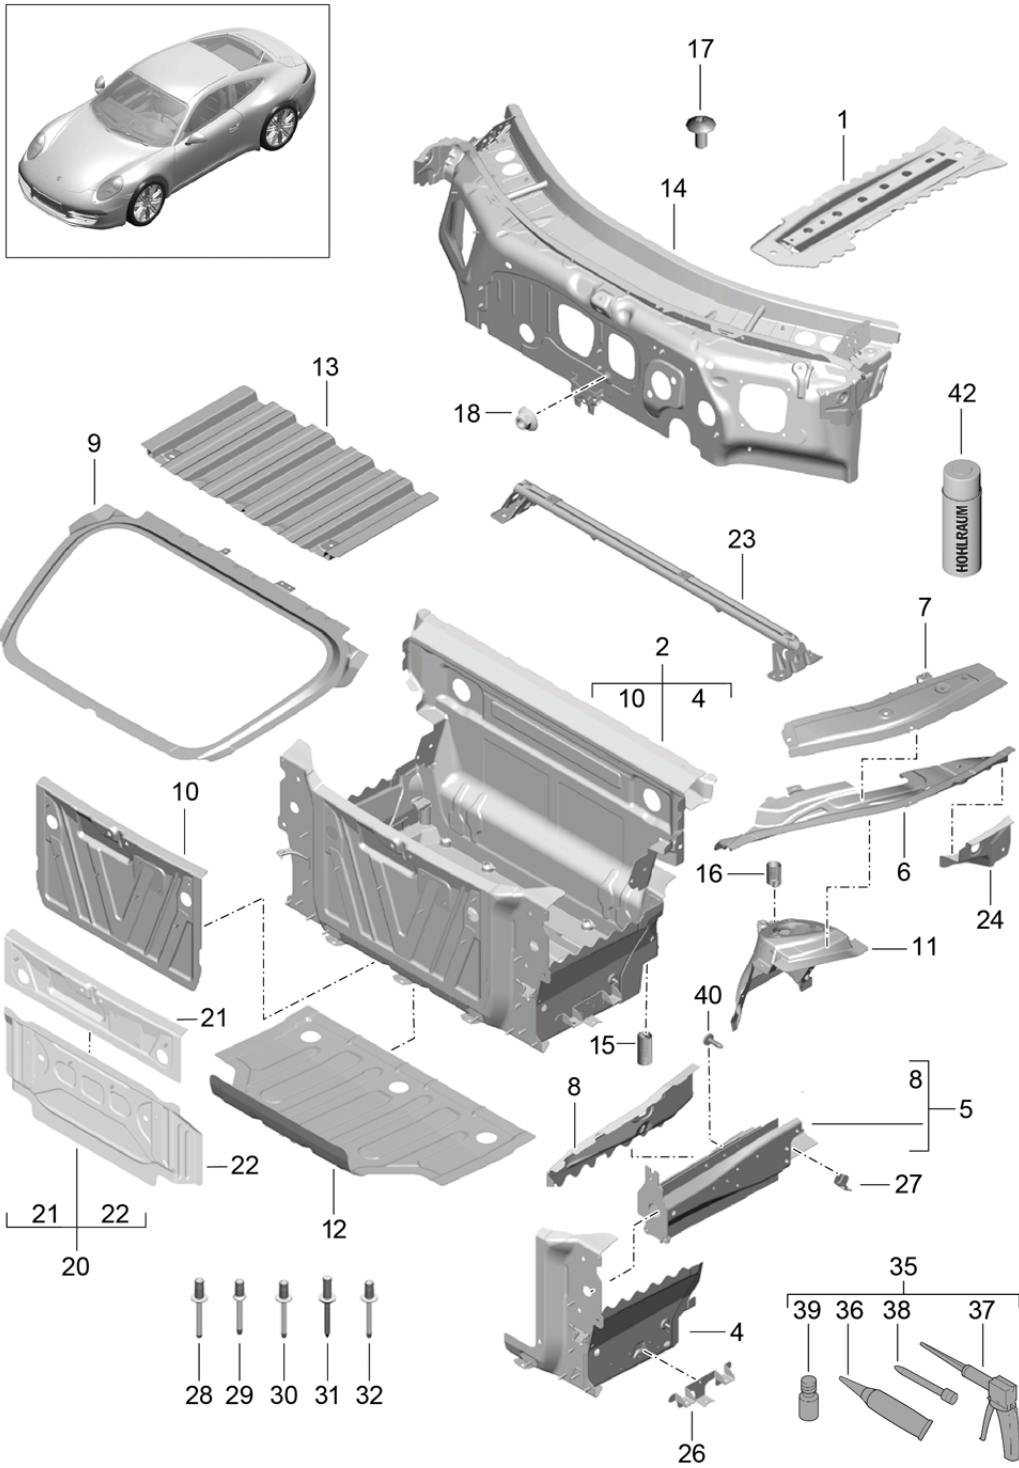

Model: 991-12 Model life 2012>>2016

Pos	Part Number	Description	Remark	Qty	Model
1	991 501 991 00	Front end (complete) Front end	lhd	1	C2 PR:098,-011
	991 501 991 00 GRV	primed also use: processing instruction See technical manual	000 043 206 30		
1	991 501 991 01	Front end	lhd	1	C4 PR:098
	991 501 991 01 GRV	primed also use: processing instruction See technical manual	000 043 206 30		
(1)	991 501 991 02	Front end	rhd	1	C2 PR:099,-011
	991 501 991 02 GRV	primed also use: processing instruction See technical manual	000 043 206 30		
(1)	991 501 991 03	Front end	rhd	1	C4 PR:099
	991 501 991 03 GRV	primed also use: processing instruction See technical manual	000 043 206 30		
2	991 504 151 10	Battery console	lhd	1	PR:098
(2)	991 504 151 11	Battery console	rhd	1	PR:099
3	999 072 048 01	Hexagon bolt M8X25		4	
(3)	N 102 400 03	Hex collared bolt M8X32 D - MJ 2016>>		4	
4	991 504 775 01	deformation element	left	1	
	991 504 775 01 GRV	primed			
5	991 504 776 01	deformation element	right	1	
	991 504 776 01 GRV	primed			
6	999 073 348 09	fillister hd. bolt M6 X 20	right	X	
8	000 043 206 29	Adhesive set		1	
9	000 043 206 30	adhesive		1	
10	000 043 206 31	Double cartridge gun		1	
11	000 043 206 32	emulsion tube		1	
12	000 043 206 33	activator		1	
13	991 501 927 00	Threaded plate Body repair Suspension sub-frame		2	
	991 501 927 00 GRV	primed			
14	991 501 937 00	Cover Body repair Suspension sub-frame	left	1	
	991 501 937 00 GRV	primed			
14	991 501 938 00	Cover Body repair Suspension sub-frame	right	1	
	991 501 938 00 GRV	primed			

Model: 991-12

Model life 2012>>2016