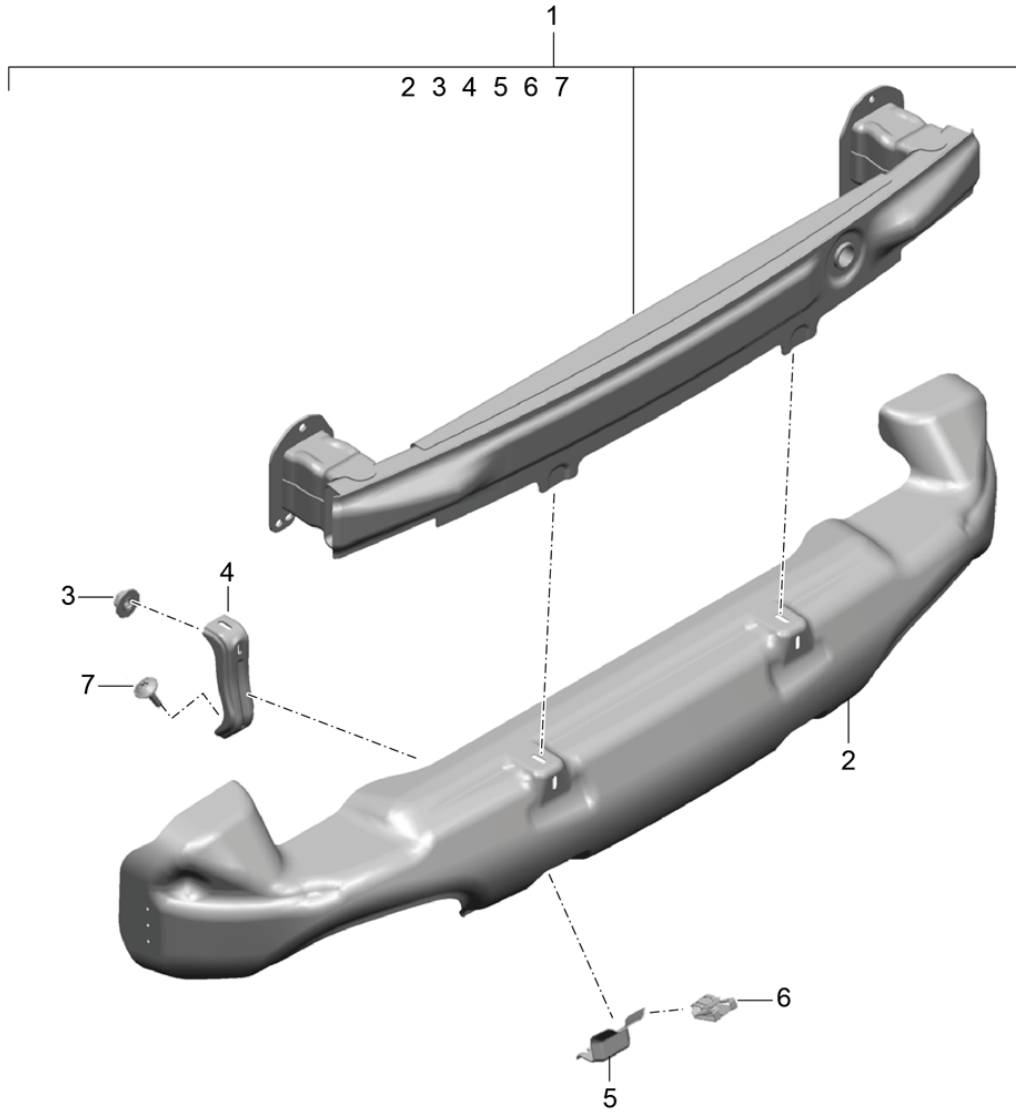

Model: 991-12

Model life 2012>>2016

Pos	Part Number	Description	Remark	Qty	Model
1	991 505 121 00	Bumper carrier Bumper carrier (complete)	front front	1	
		with:			
2	991 505 777 00	Foam part Foam part		1	
3	900 378 267 01	Protective strip Hexagon bolt M 8x30		6	
4	991 505 771 00	Seal Shock absorber		2	
5	991 505 531 02	Carrier protective clip	front	1	PR:070
6	N 106 092 04	Hexagon collar nut M8		6	

Model: 991-12

Model life 2012>>2016