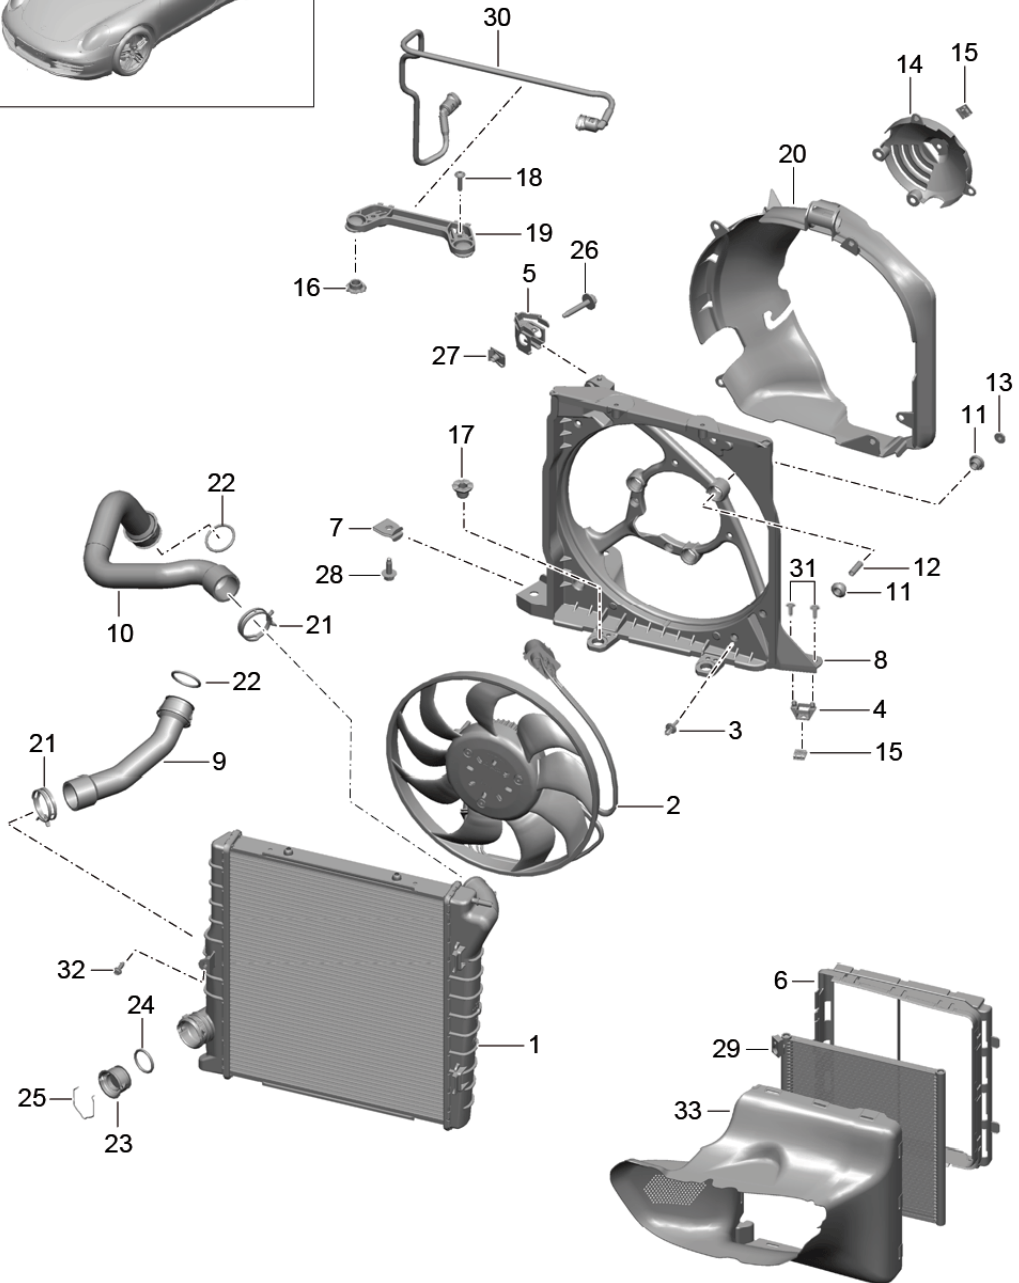

Model: 991-12

Model life 2012>>2016

Model: 991-12

Model life 2012>>2016

Pos	Part Number	Description	Remark	Qty	Model
1	991 106 131 03	Water cooling 3 Radiator	left	1	
(1)	991 106 132 03	Radiator	right	1	
2	991 624 935 00	Radiator fan Discontinued part		2	
2	991 624 935 01	Radiator fan Discontinued part		2	
2	991 624 939 01	Radiator fan Discontinued part		2	
2	991 624 939 02	Radiator fan		2	
3	999 591 525 40	Spreader rivet		18	
4	991 106 755 00	Bracket Discontinued part		2	
4	991 106 755 01	Bracket Discontinued part		2	
4	991 106 755 02	Bracket No longer use the part here		2	
4	991 106 755 03	Bracket also use:	999 919 306 01	2	
5	991 106 255 02	Cap Assembly aux. material		2	
6		Sealing frame Condenser see illustration:	813-020		
7	991 106 355 02	Clip		4	
8	991 106 155 02	Console Radiator	left	1	
(8)	991 106 156 02	Console Radiator	right	1	
9	991 106 625 02	Water hose Return line Short	left	1	
(9)	991 106 626 02	Water hose Return line Short	right	1	
10	991 106 621 02	Water hose Supply Long	left	1	
(10)	991 106 622 02	Water hose Supply Long	right	1	
11	991 624 173 00	Rubber bush Fan		12	
12	991 624 175 01	spacer sleeve Fan Discontinued part		6	
12	991 624 175 02	spacer sleeve Fan		6	
13	999 076 066 09	Hexagon nut M 6		6	
14	991 624 131 02	Cap Fan		2	
15	999 591 938 03	panel nut ST 4,8 No longer use the part here		2	
15	999 591 499 03	panel nut ST 4,8		2	
16	991 106 331 01	Rubber bush	upper	4	
17	991 106 332 00	Rubber bush	lower	4	
18	999 919 258 01	Screw 6,0 x 25,0		4	
19	991 106 232 01	Bracket		2	
20	991 106 341 00	Air guide	left	1