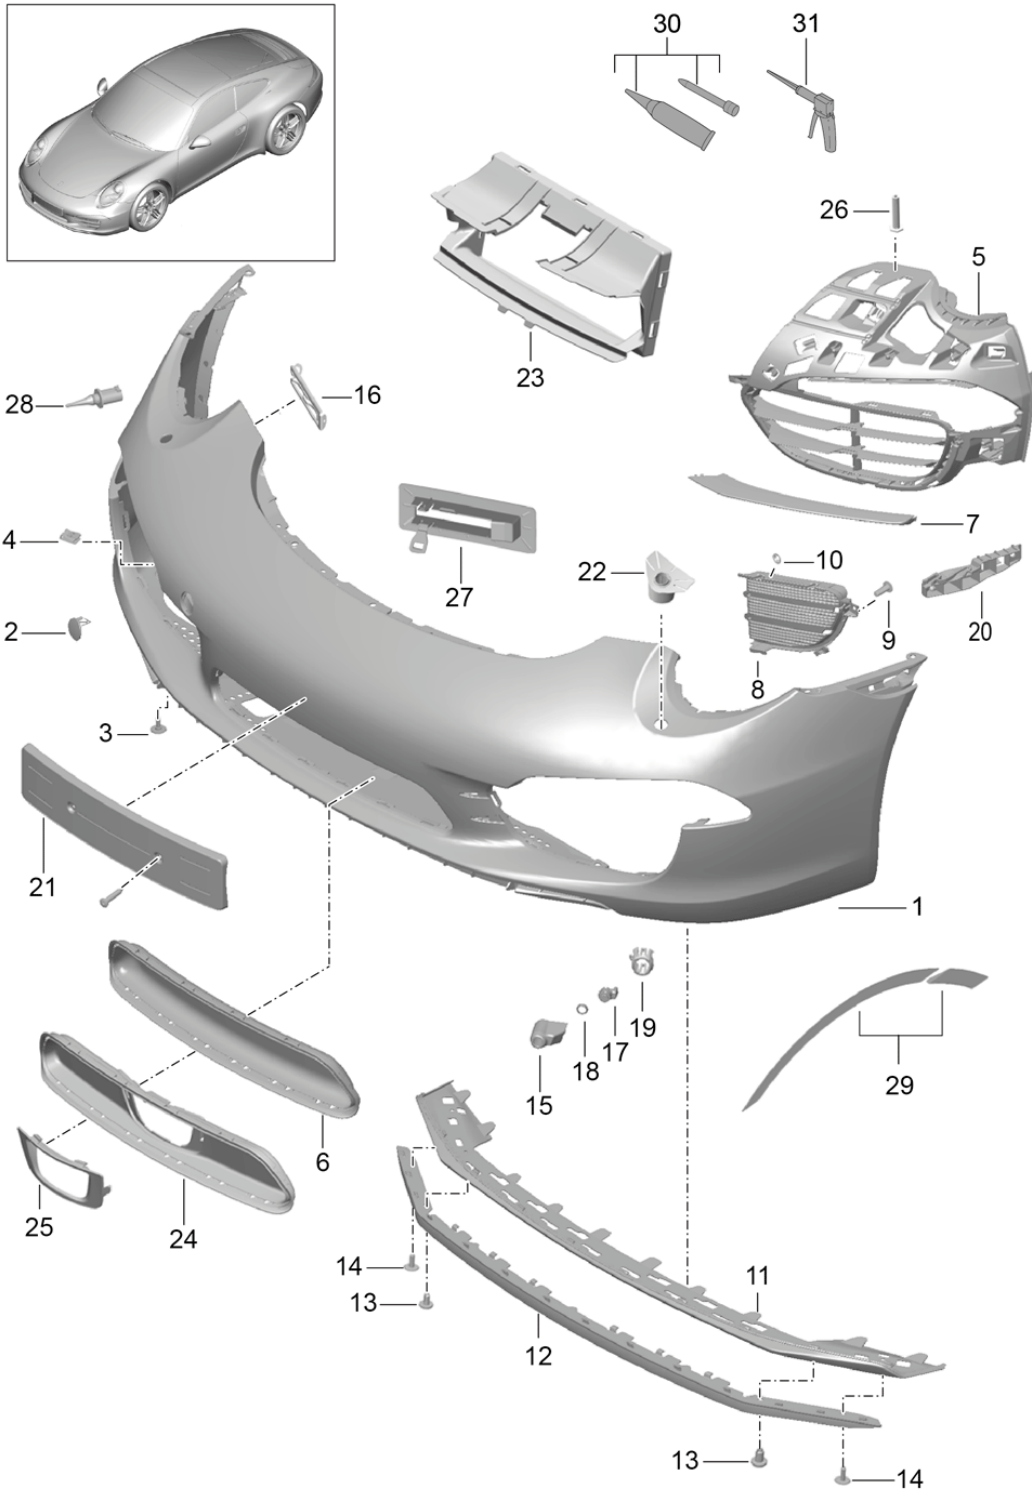

Model: 991-12

Model life 2012>>2016

Model: 991-12 Model life 2012>>2016

Pos	Part Number	Description	Remark	Qty	Model
1	991 505 010 50	bumper Carrera 2 Bumper cover	front	1	PR:288,-636, -638,-153
		also use:	991 505 703 00 (G2L)		
(1)	991 505 010 51	Bumper cover		1	PR:288,636, 638,-153
		also use:	991 505 703 00 (G2L)		
(1)	991 505 010 52	Bumper cover		1	PR:-636, -638,-288, -153
		also use:	991 505 703 00 (G2L)		
(1)	991 505 010 53	Bumper cover		1	PR:636,638, -153,-288
		also use:	991 505 703 00 (G2L)		
(1)	991 505 010 54	Bumper cover		1	PR:153,288, -636,-638
		also use:	991 505 703 00 (G2L)		
(1)	991 505 010 55	Bumper cover		1	PR:153,288, 636,638
		also use:	991 505 703 00 (G2L)		
(1)	991 505 010 56	Bumper cover		1	PR:153,-636, -638,-288
		also use:	991 505 703 00 (G2L)		
(1)	991 505 010 57	Bumper cover		1	PR:153,636, 638,-288
		also use:	991 505 703 00 (G2L)		
2	991 505 703 00	cover for towing eye	front	1	
	991 505 703 00 G2L	primed			
3	999 073 227 09	panel screw ST4,8x19		X	
4	999 507 795 09	panel nut ST 4,8		X	
5	991 505 563 00	Retaining frame	left side	1	
	991 505 563 00 1E0	Black			
(5)	991 505 564 00	Retaining frame	right side	1	
	991 505 564 00 1E0	Black			
6	991 505 569 00	Retaining frame	center	1	
	991 505 569 00 1E0	Black			
(6)	991 505 569 01	Retaining frame	center	1	PR:153
	991 505 569 01 1E0	Black			
7	991 505 763 00	Disc Retaining frame	left left upper	1	
	991 505 763 00 1E0	Black			
(7)	991 505 585 00	Disc Retaining frame	left left upper	1	PR:014
	991 505 585 00 1E0	Black			
(7)	991 505 764 00	Disc Retaining frame	right right upper	1	
	991 505 764 00 1E0	Black			
(7)	991 505 586 00	Disc Retaining frame	right right upper	1	PR:014
	991 505 586 00 1E0	Black			
(7)	991 505 765 00	Disc Retaining frame unten	left	1	
	991 505 765 00 1E0	Black			
(7)	991 505 587 00	Disc Retaining frame	left lower	1	PR:014
	991 505 587 00 1E0	Black			
(7)	991 505 766 00	Disc Retaining frame	right	1	