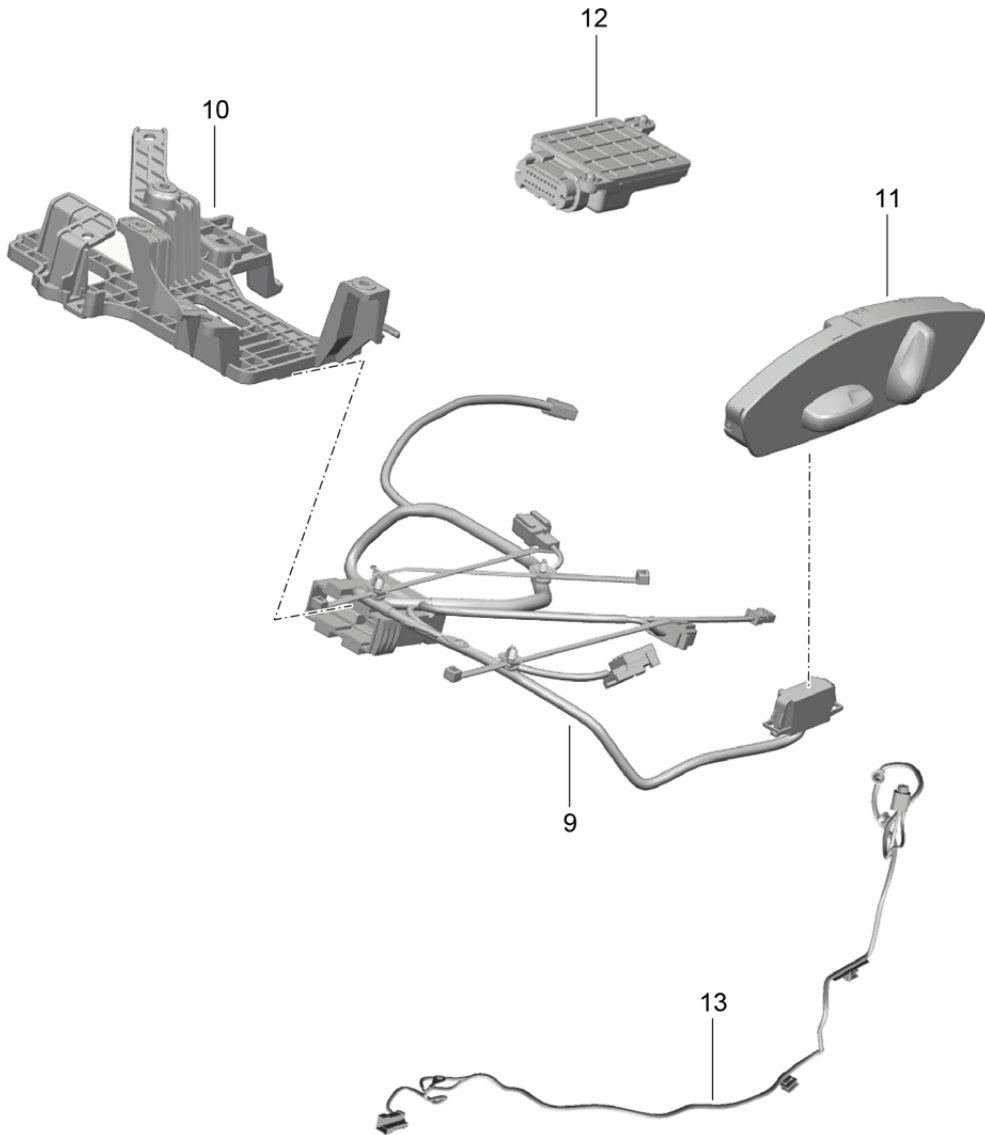

Model: 991-12

Model life 2012>>2016