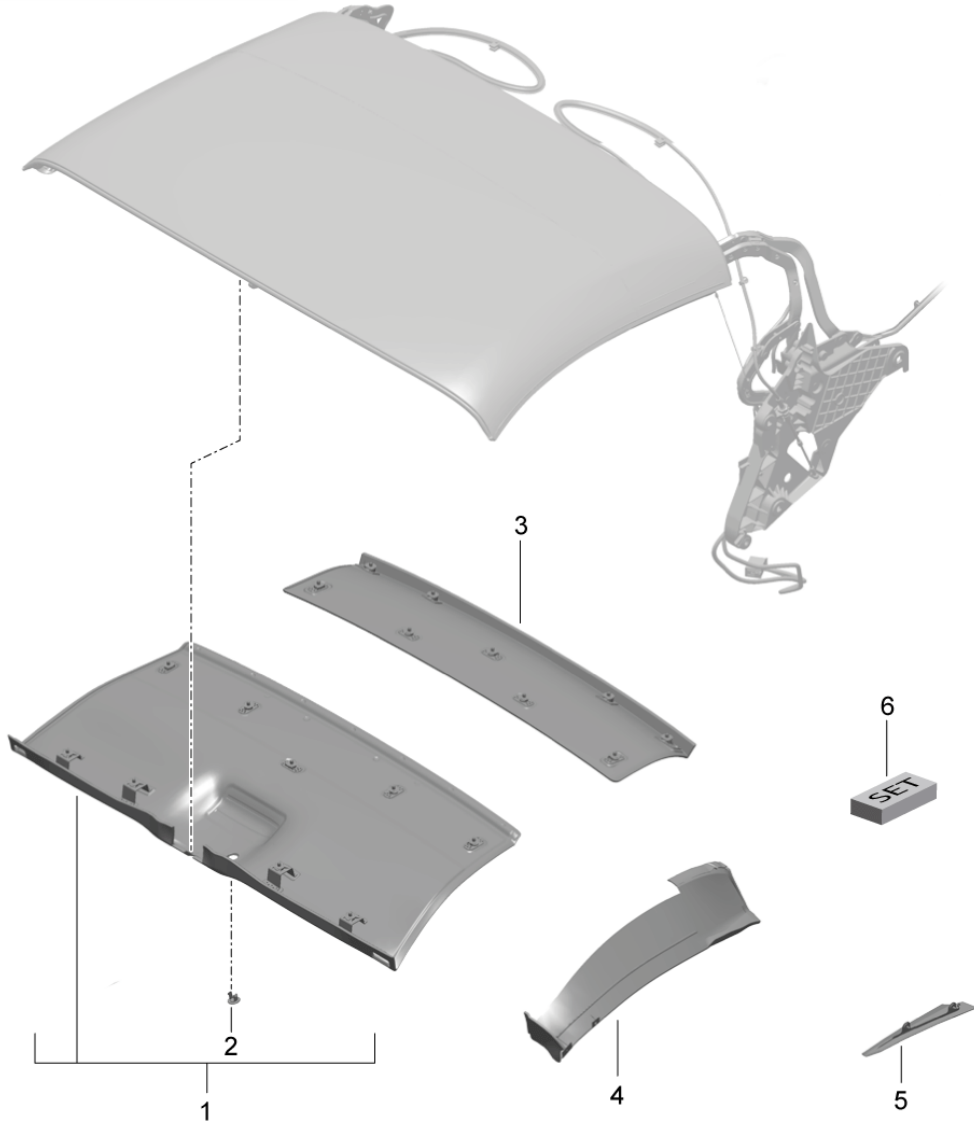

Model: 991-12

Model life 2012>>2016

Model: 991-12 Model life 2012>>2016

Pos	Part Number	Description	Remark	Qty	Model
		Convertible top			Targa
1	991 562 535 00	Roofliner Roofliner roof frame		1	
2	991 562 535 00 A26 991 561 325 00	Black Bungs Emergency operation		1	
3	991 561 325 00 1E0 991 562 536 00	Black Roofliner Roof arch		1	
4	991 562 536 00 A26 991 562 537 00	Black trim for roof frame	left	1	
(4)	991 562 537 00 1E0 991 562 538 00	Black trim for roof frame	right	1	
5	991 562 538 00 1E0 991 562 539 00	Black Trim Guide	left	1	
(5)	991 562 539 00 1E0 991 562 540 00	Black Trim Guide	right	1	
6	991 562 540 00 1E0 991 561 963 01	Black Set of fastening parts Roofliner Content Clip		1 10