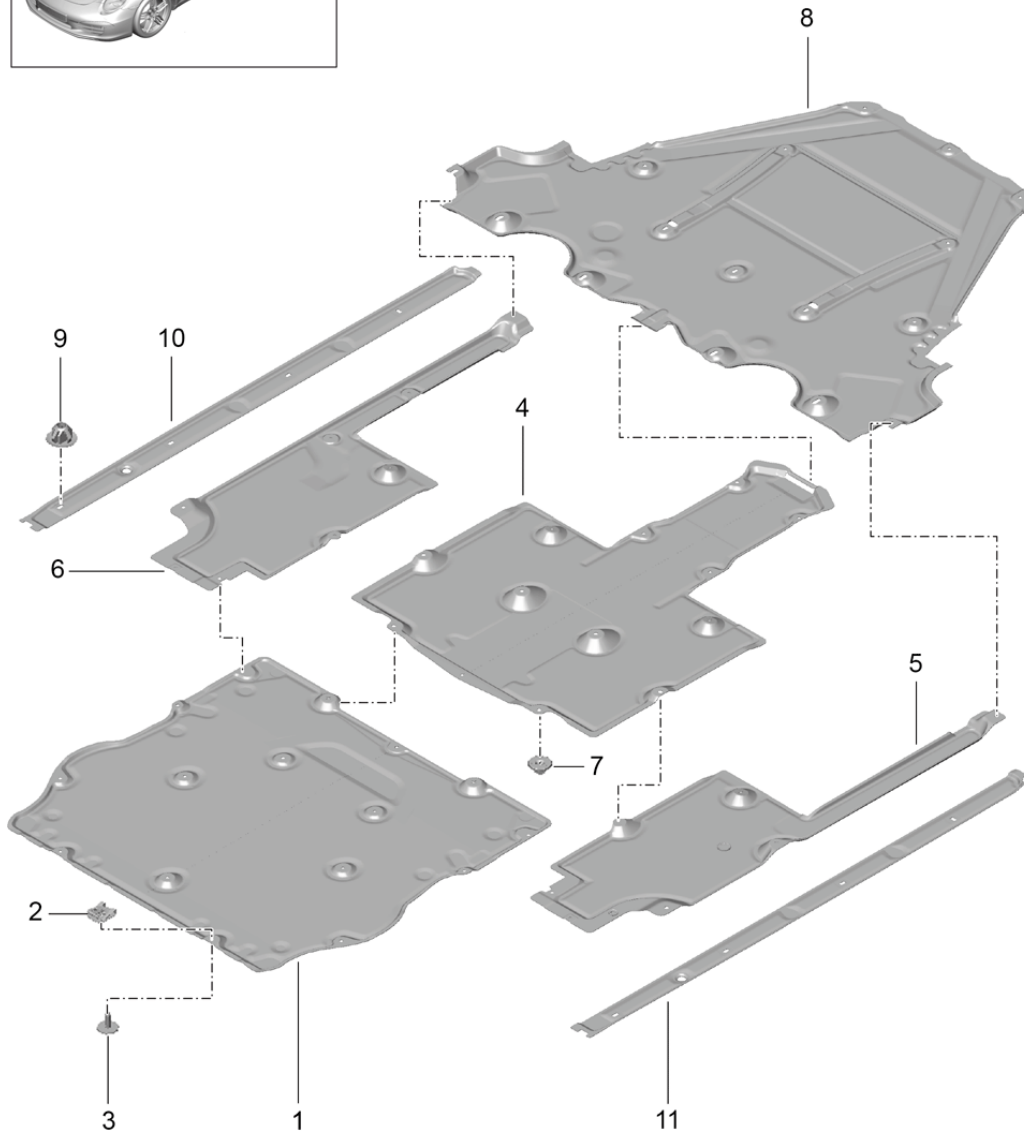

Model: 991-12

Model life 2012>>2016

Model: 991-12

Model life 2012>>2016

Pos	Part Number	Description	Remark	Qty	Model
		Underbody			
		Linings			
1	991 504 601 00	Cover	front	1	C2
1	991 504 601 01	Cover	front	1	C4
2	999 507 795 09	panel nut ST 4,8		X	
3	999 073 505 01	panel screw ST 4,8x16		X	
4	991 504 603 00	Cover	center	1	
5	991 504 605 00	Cover	left	1	
			center		
6	991 504 606 00	Cover	right	1	
			center		
7	999 049 032 40	Hexagon plastic collar nut T6/22x10,5		X	
8	991 504 609 00	Cover	rear	1	Coupe
		Underbody			
(8)	991 504 609 01	Cover	rear	1	Cabrio
		Underbody			
9	991 504 597 00	Securing clip		8	PR:-014
		Cover			
10	991 504 619 00	Cover	left	1	PR:-014
		Sill			
11	991 504 620 00	Cover	right	1	PR:-014
		Sill