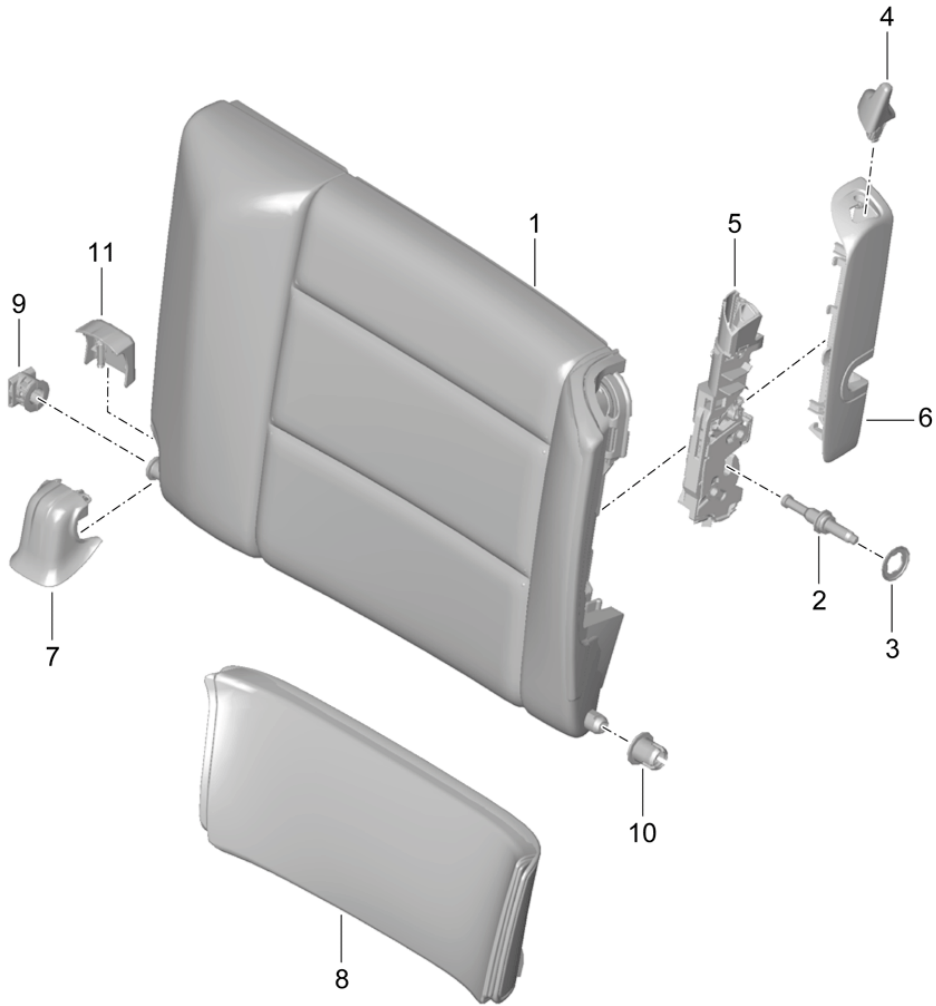

Model: 991-12

Model life 2012>>2016