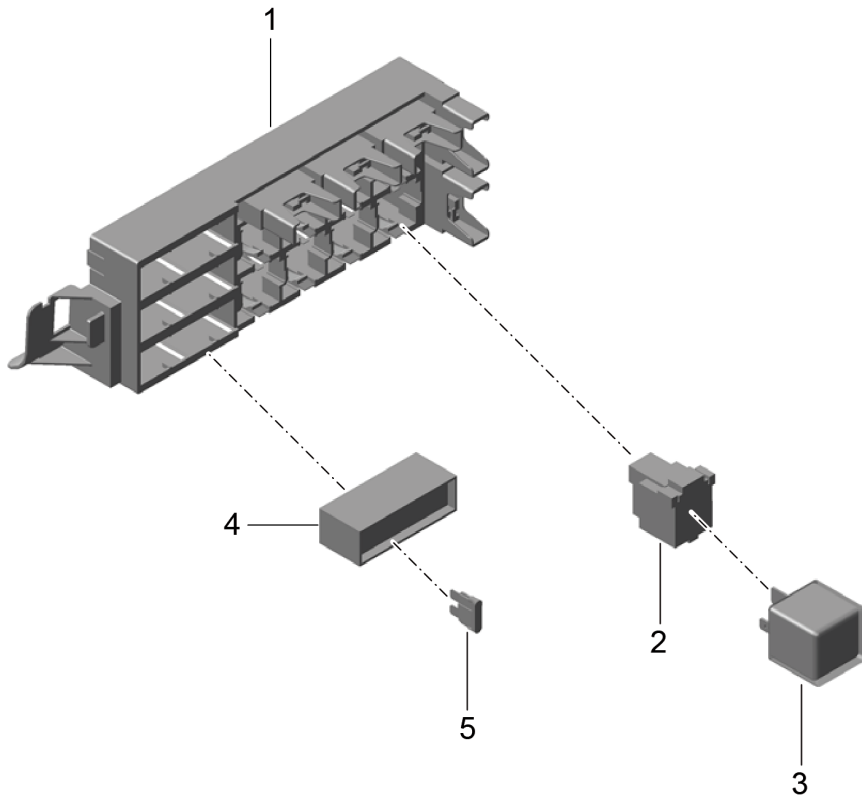

Model: 991-12

Model life 2012>>2016