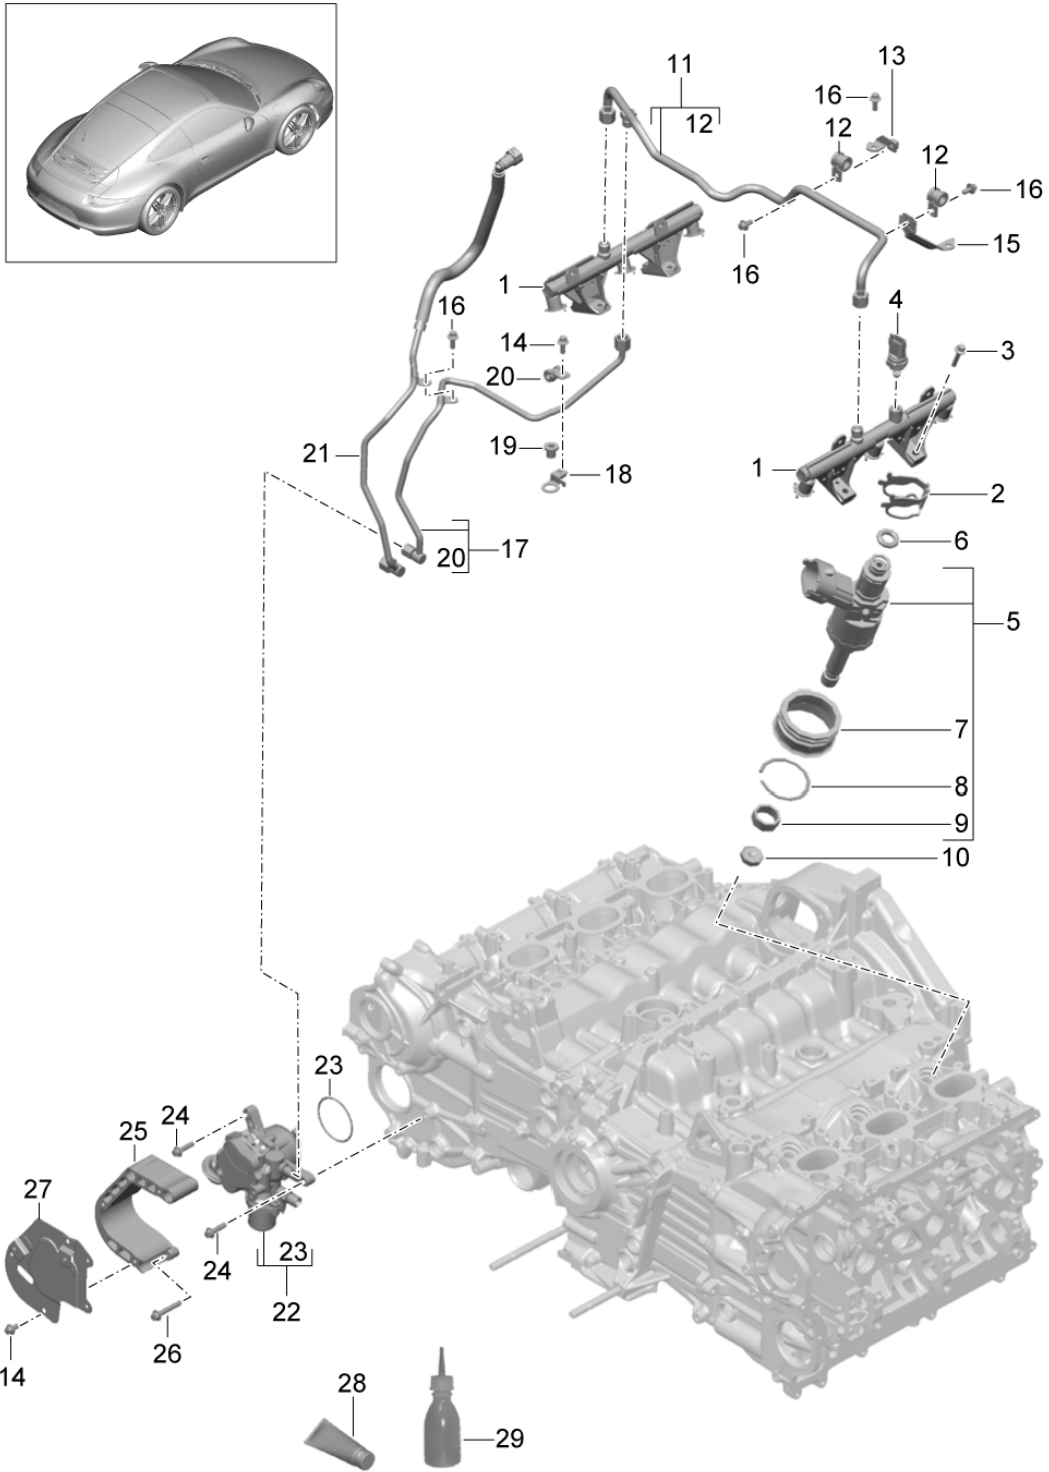

Model: 991-12

Model life 2012>>2016

Model: 991-12 Model life 2012>>2016

Pos	Part Number	Description	Remark	Qty	Model
1	9A1 110 859 02	Fuel collection pipe high pressure pump Fuel collection pipe Cyl. 1 - 3 Discontinued part		1	PR:-X51
1	9A1 110 859 03	Fuel collection pipe Cyl. 1 - 3 Discontinued part		1	PR:-X51
(1)	9A1 110 859 41	Fuel collection pipe Cyl. 1 - 3 Kit		1	A103+ PR:X51
1	9A1 110 860 03	D - MJ 2013>> Fuel collection pipe Cyl. 4 - 6 Discontinued part		1	PR:-X51
1	9A1 110 860 04	Fuel collection pipe Cyl. 4 - 6 Discontinued part		1	PR:-X51
(1)	9A1 110 860 41	Fuel collection pipe Cyl. 4 - 6 Kit		1	A103+ PR:X51
2	9A1 110 866 03	D - MJ 2013>> Fixing Fuel collection pipe high-pressure injector		6	
3	900 385 048 01	Torx screw M6 X 30		8	
4	948 606 230 01	Pressure sensor M10 X 1		1	
-	999 653 067 40	Connector Pressure sensor		1	
5	9A1 110 128 05	high-pressure injector		6	A103
(5)	9A1 110 128 11	high-pressure injector		6	A104
6	999 701 112 41	O-ring 7,52 X 3,51 See technical manual		6	
		Group:			
7	9A1 110 524 02	24 Bellows high-pressure injector		6	
8	900 906 011 02	snap ring A 14		6	
9	9A1 110 520 01	Spacer ring		6	
10	999 704 020 90	seal ring 6,3 X 2,8		6	
11	9A1 110 092 02	Pressure line Fuel collection pipe See technical manual		1	
		Group:			
(11)	9A1 110 092 03	24 Discontinued part Pressure line Fuel collection pipe See technical manual		1	
		Group:			
(11)	9A1 110 092 41	24 Pressure line Fuel collection pipe Kit See technical manual		1	A103+ PR:X51
		Group:			
12	999 511 803 01	D - MJ 2013>> Hose clamp D1 11 X 15		2