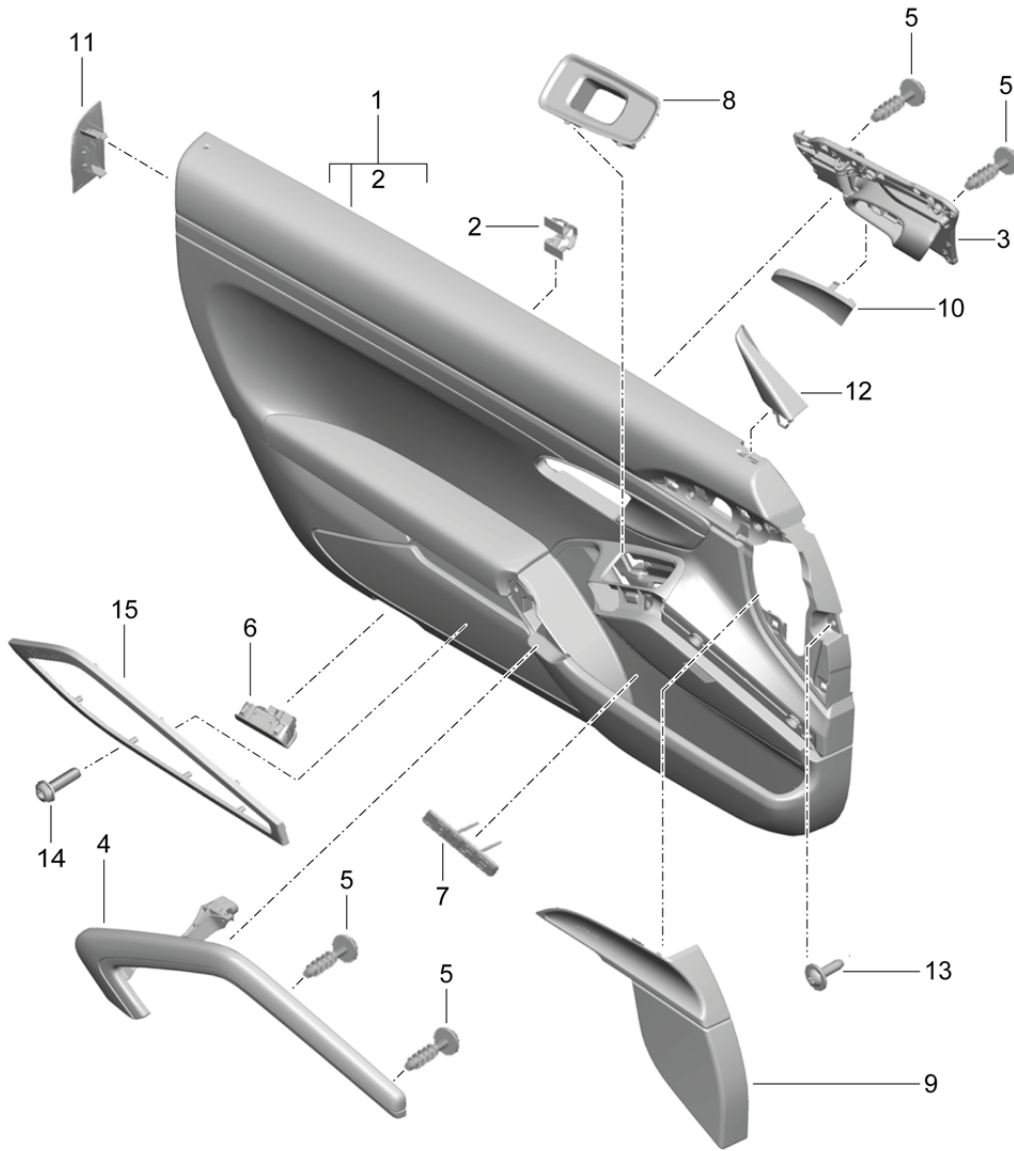

Model: 991-12

Model life 2012>>2016