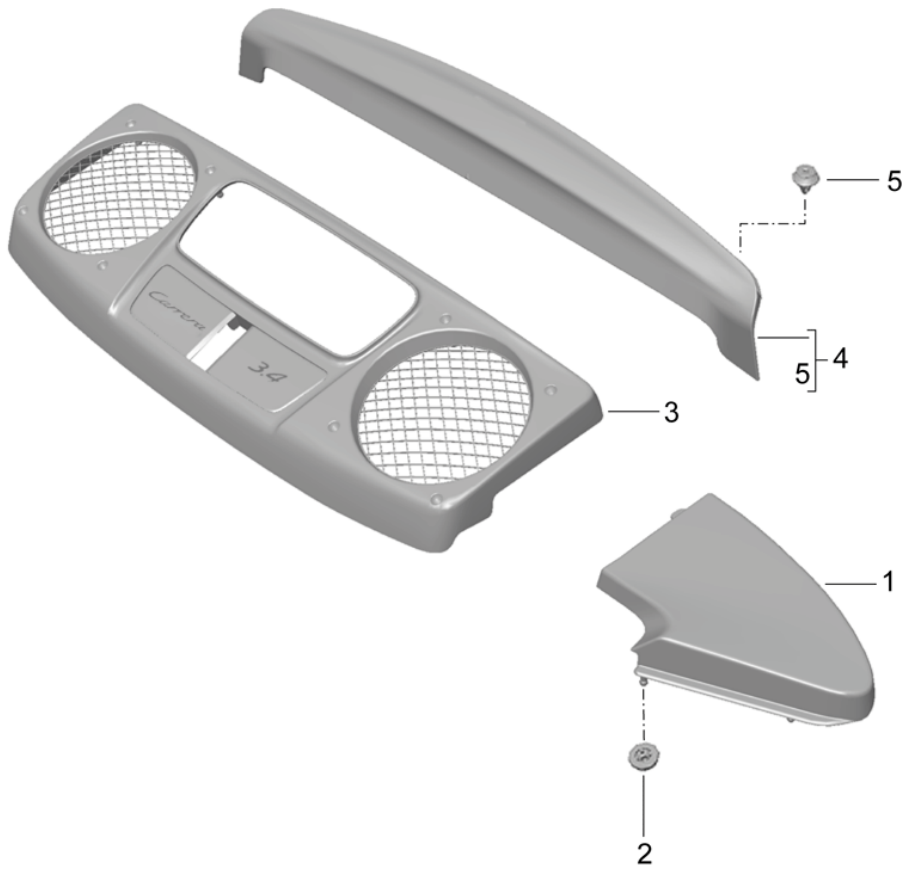

Model: 991-12 Model life 2012>>2016

Pos	Part Number	Description	Remark	Qty	Model
7	991 504 509 02	D - MJ 2014>> - MJ 2014 Wheel housing liner	left	1	Targa
8	991 504 506 03	Wheel housing liner	rear right	1	C2
8	991 504 306 01	Wheel housing liner	rear front	1	C4
8	991 504 306 01	Wheel housing liner	right rear front	1	C2 PR:014
8	991 504 306 01	D - MJ 2014>> - MJ 2014 Wheel housing liner	right rear front	1	Targa
9	991 504 510 01	Wheel housing liner	right rear	1	C2
9	991 504 510 02	Wheel housing liner	right rear	1	C4
9	991 504 510 02	Wheel housing liner	right rear	1	C2 PR:014
9	991 504 510 02	D - MJ 2014>> - MJ 2014 Wheel housing liner	right rear	1	Targa
10	999 073 505 01	panel screw ST 4,8x16		X	
11	999 073 227 09	panel screw ST 4,8x19		4	
12	999 049 032 40	Hexagon plastic collar nut T6/22x10,5		X	
13	991 504 641 00	trim for a-pillar	left	1	
(13)	991 504 641 00 1E0	Black			
	991 504 642 00	trim for a-pillar	right	1	
	991 504 642 00 1E0	Black			
14	999 591 712 40	Spreader rivet 6,0x12,0		6	
15	991 504 593 00	Trim Spoiler Wheel	left rear	1	C2 PR:-014
	991 504 593 00 1E0	Black			
16	991 504 594 00	Trim Spoiler Wheel	right rear	1	C2 PR:-014
	991 504 594 00 1E0	Black			
17	999 507 849 01	Cage nut		4	
20	991 555 747 00	Trim A-pillar Wing	left	1 1 1	
(20)	991 555 747 00 1E0	Black			
	991 555 748 00	Trim A-pillar Wing	right	1 1 1	
	991 555 748 00 1E0	Black			

Model: 991-12

Model life 2012>>2016