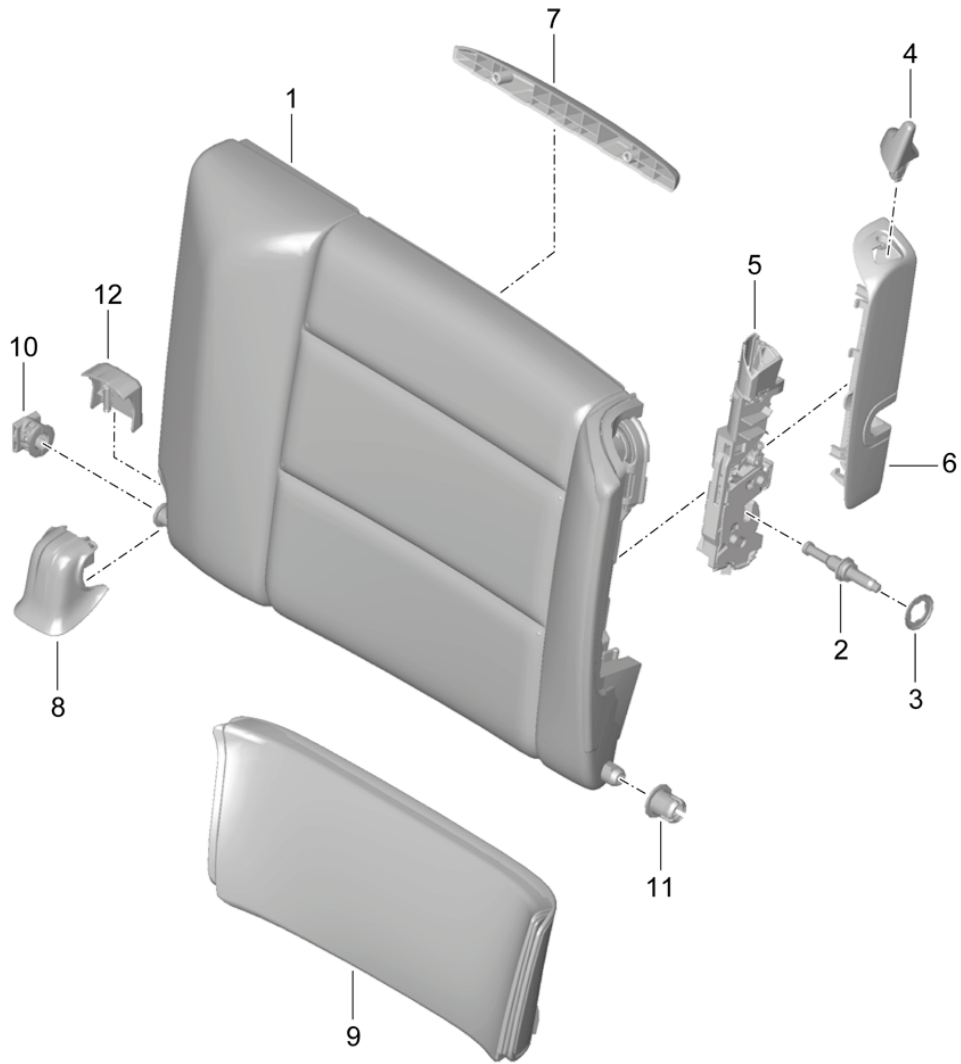

Model: 991-12

Model life 2012>>2016

Pos	Part Number	Description	Remark	Qty	Model
1	997 521 271 00	Backrest shell bucket seat Collapsible Accessories	left	1	PR:388
(1)	997 521 272 00	Backrest shell bucket seat Collapsible	right	1	PR:389
2	997 521 651 00	backrest lock	left	1	PR:388,389
(2)	997 521 652 00	backrest lock	right	1	PR:388,389
3	997 521 660 00	Closing element lock		2	PR:388,389
4	997 521 650 00	Backrest shell tension spring lock		2	PR:388,389
5	997 521 640 01	backrest Bowden cable Release		1	PR:388,389
6	997 521 330 00	backrest Trim	front	1	PR:388,389
(6)	997 521 330 00 01C	Seat belt Satin black			
	997 521 531 00	Trim Seat belt	rear	1	PR:388,389
	997 521 531 00 01C	Satin black			

Model: 991-12

Model life 2012>>2016