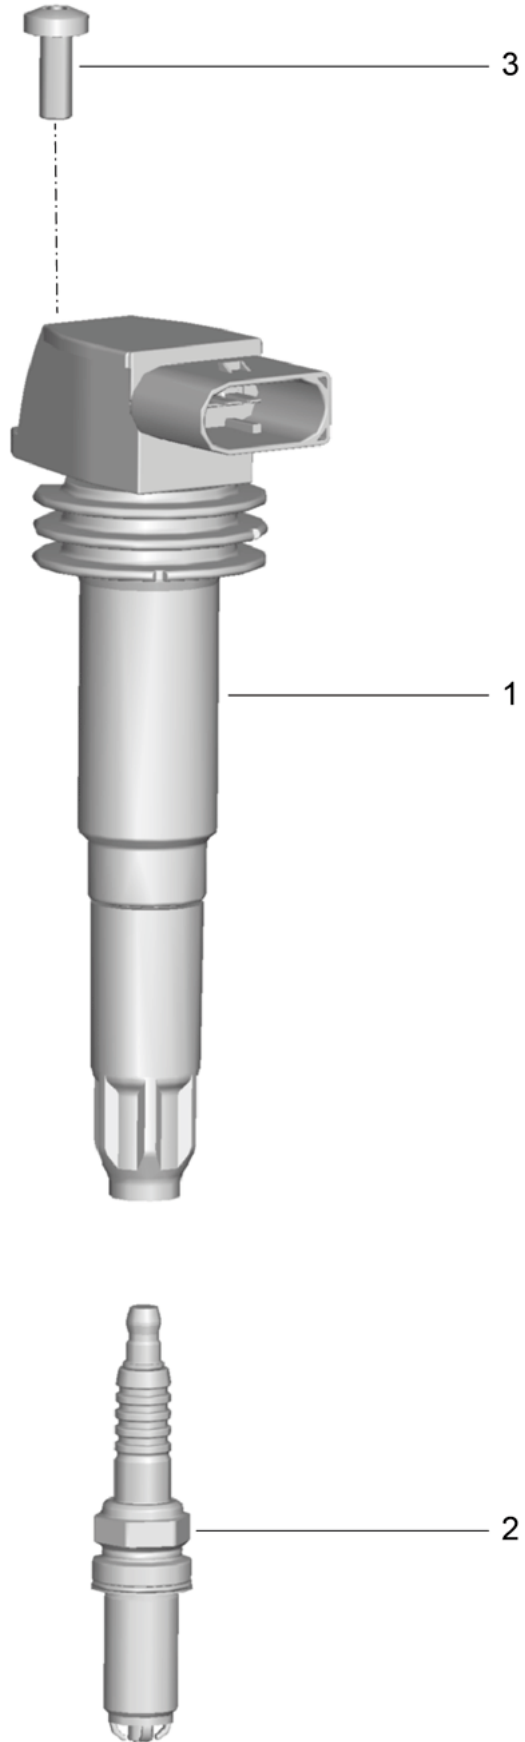

Model: 991-12

Model life 2012>>2016