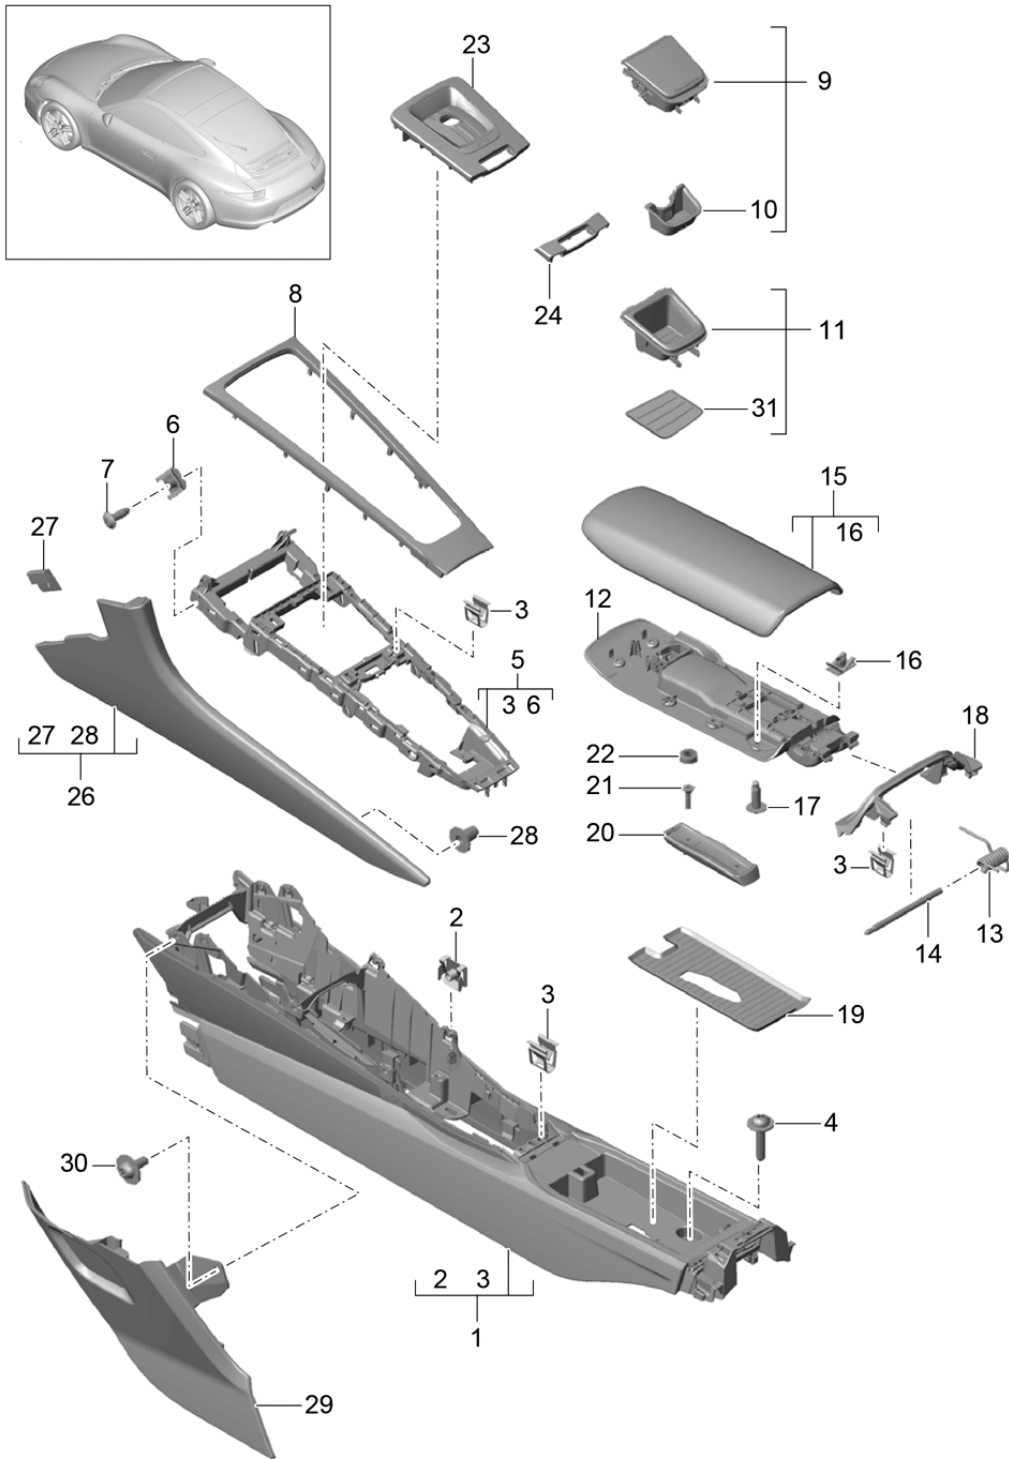

Model: 991-12

Model life 2012>>2016

Pos	Part Number	Description	Remark	Qty	Model
1	991 504 063 00	retaining frame dashboard		1	
(1)	991 504 063 01	retaining frame	lhd	1	PR:098
2	991 504 615 00	retaining frame	rhd	1	PR:099
		Bracket		1	
		tunnel			
3	999 143 013 01	Hexagon bolt M8x21,5		5	
4	999 073 534 01	Bolt with washer M8X30		1	
5	999 073 542 01	Bolt with washer M8x195		1	
6	8E0 857 117	Clip dashboard		2	
		Cowl panel			
7	991 504 407 02	Retainer for support frame A-pillar		2	
8	900 919 008 01	Locating bolt M8x40		4	
9	N 907 611 03	Hexagon collar nut self-locking M8		4	
10	991 504 653 00	Support Steering column		1	
11	N 106 366 01	bolt,hex.hd.with shoul.(combi) M8x110x80		1	
12	999 084 630 01	Hexagon nut M8		1	
13	999 143 013 01	Hexagon bolt M8x20		1	
14	999 919 278 01	Hexagon head bolt M6x20		6	
15		Bracket retaining frame		1	
		see illustration:	809-000		

Model: 991-12

Model life 2012>>2016