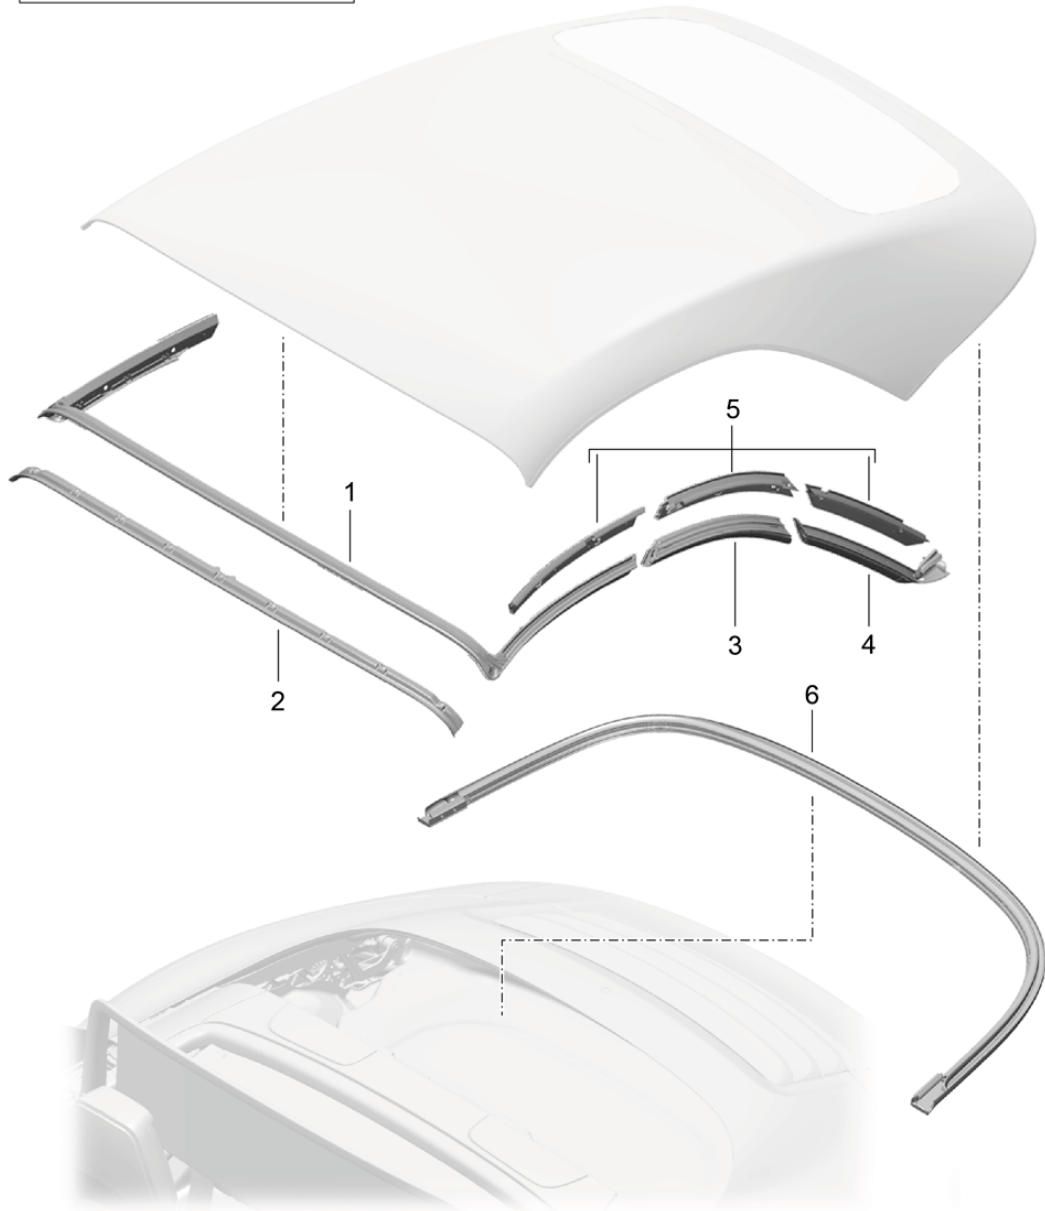

Model: 991-12 Model life 2012>>2016

Pos	Part Number	Description	Remark	Qty	Model
		top frame Individual parts and electrical components	side		Targa
1	991 562 541 00	top frame	left	1	
(1)	991 562 542 00	top frame	right	1	
2	991 562 968 00	Assembly kit top frame		1	
3	999 073 534 01	Bolt with washer M8X30		6	
4	991 561 715 01	Guide piece		4	
5	991 562 969 00	Wire set (complete)		1	
		with:			
6	991 618 241 02	Fasteners Control unit for convertible roof controls		1	
(6)	991 618 241 03	No longer use the part here Control unit for convertible roof controls		1	
7	999 073 228 09	panel screw ST 4,8X13		2	
8	999 507 033 01	panel nut ST 4,8		2	
9	991 562 947 00	Repair set for convertible roof frame		1	
10	991 562 941 00	Thrust wedge repair set	left	1	
(10)	991 562 942 00	Driving mechanism Cable repair set	right	1	
11	999 513 063 40	Driving mechanism Cable		2	
12	991 562 959 00	Cable holder repair set		1	
		Cable Actuator Flap			
13	9P1 907 127 A	B-pillar Potentiometer		1	

Model: 991-12

Model life 2012>>2016