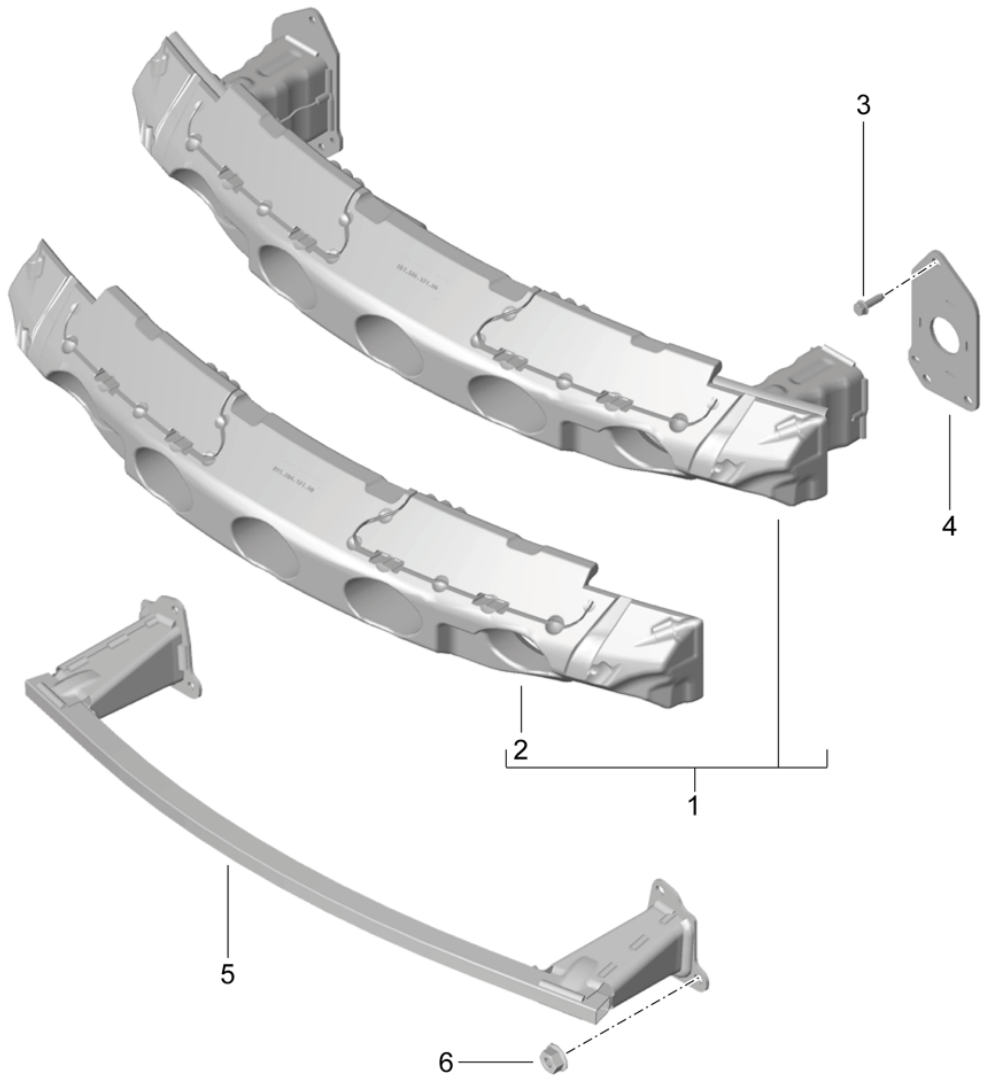

Model: 991-12 Model life 2012>>2016

Pos	Part Number	Description	Remark	Qty	Model
16	991 505 629 90	ST 4,8x19 Set Cover primed	front and rear	1	PR:014,193
17	991 505 479 00	Heat insulation	left	1	
(17)	991 505 480 00	Heat insulation	right	1	
18	991 505 477 00	Heat insulation	outer left inner	1	
(18)	991 505 478 00	Carrier Heat insulation	right inner	1	
19	991 505 471 00	Carrier Heat insulation	center upper	1	
20	991 505 473 00	Heat insulation	upper center	1	
21	999 190 115 30	Pop rivet A 6,4x10,0		8	
22	999 919 243 01	Screw Bracket Number plate 5,0x13		X	
23	999 919 242 01	Screw Number plate 5,0x28		X	
(24)		Assembly kit Number plate see illustration:	802-000	1	
25	999 190 191 30	Pop rivet A 3,2x17,0		1	
26	991 505 819 00	retaining strip	center	1	
27	999 049 039 01	Hexagon nut T6		13	
28	999 703 272 40	Stop buffer 5,0 X 8 X 13		2	
29	991 505 821 00	Trim	upper with:	1	PR:014
29	991 505 821 00 OK1 991 505 821 01	Chrome strip Matt black Trim	upper with:	1	PR:011
30	991 505 821 01 OK1 999 076 056 01	Lacquered Matt black Hexagon nut M 5-U		5	PR:014
31	991 505 899 00	Bracket Camera		1	
32	991 505 899 00 1E0 991 505 901 00	Black arm Camera		1	

Model: 991-12

Model life 2012>>2016