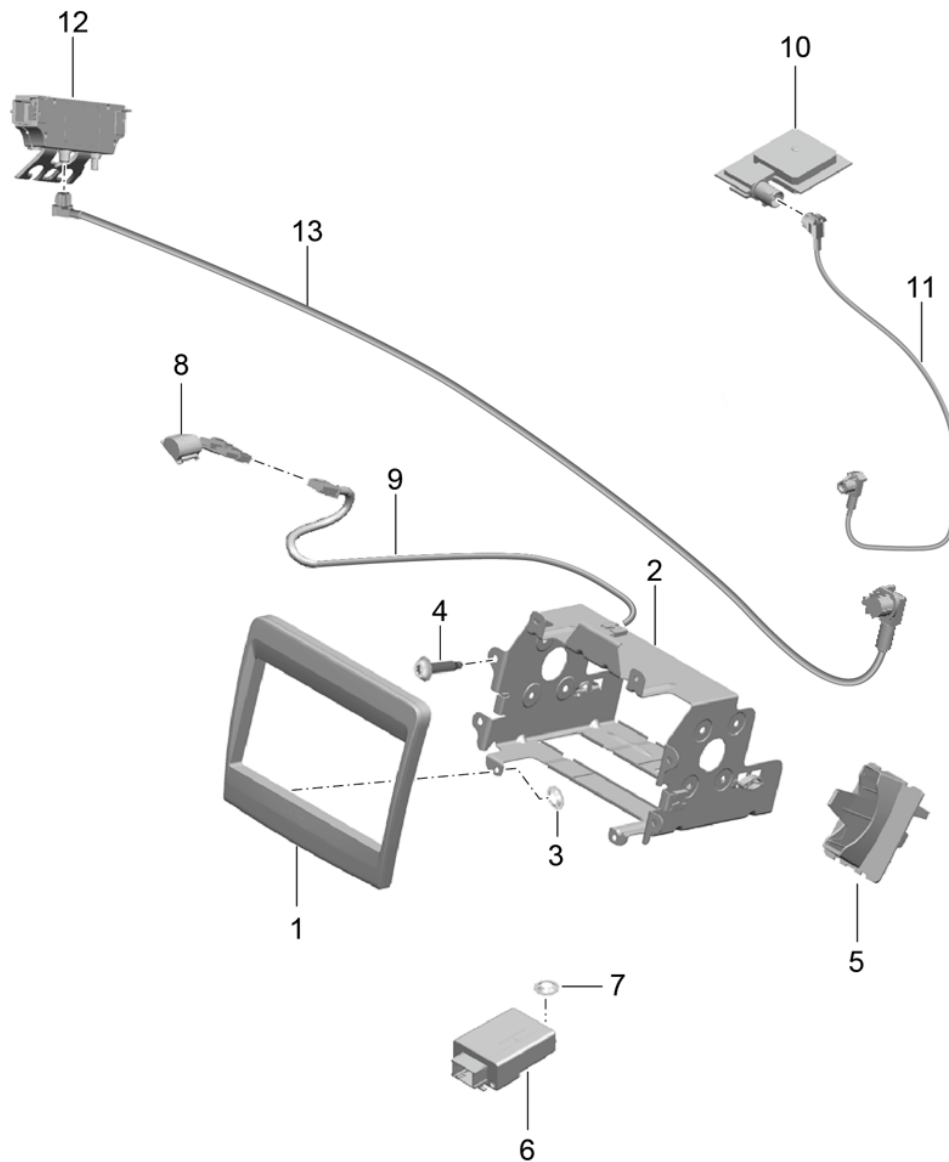

Model: 991-12

Model life 2012>>2016

Pos	Part Number	Description	Remark	Qty	Model
		with: heater			852
11	95B 980 551 E	D - MJ 2014>> Reversing camera		1	PR:638
12	991 642 222 00	Support for reversing camera Connector		1	PR:638

Model: 991-12

Model life 2012>>2016