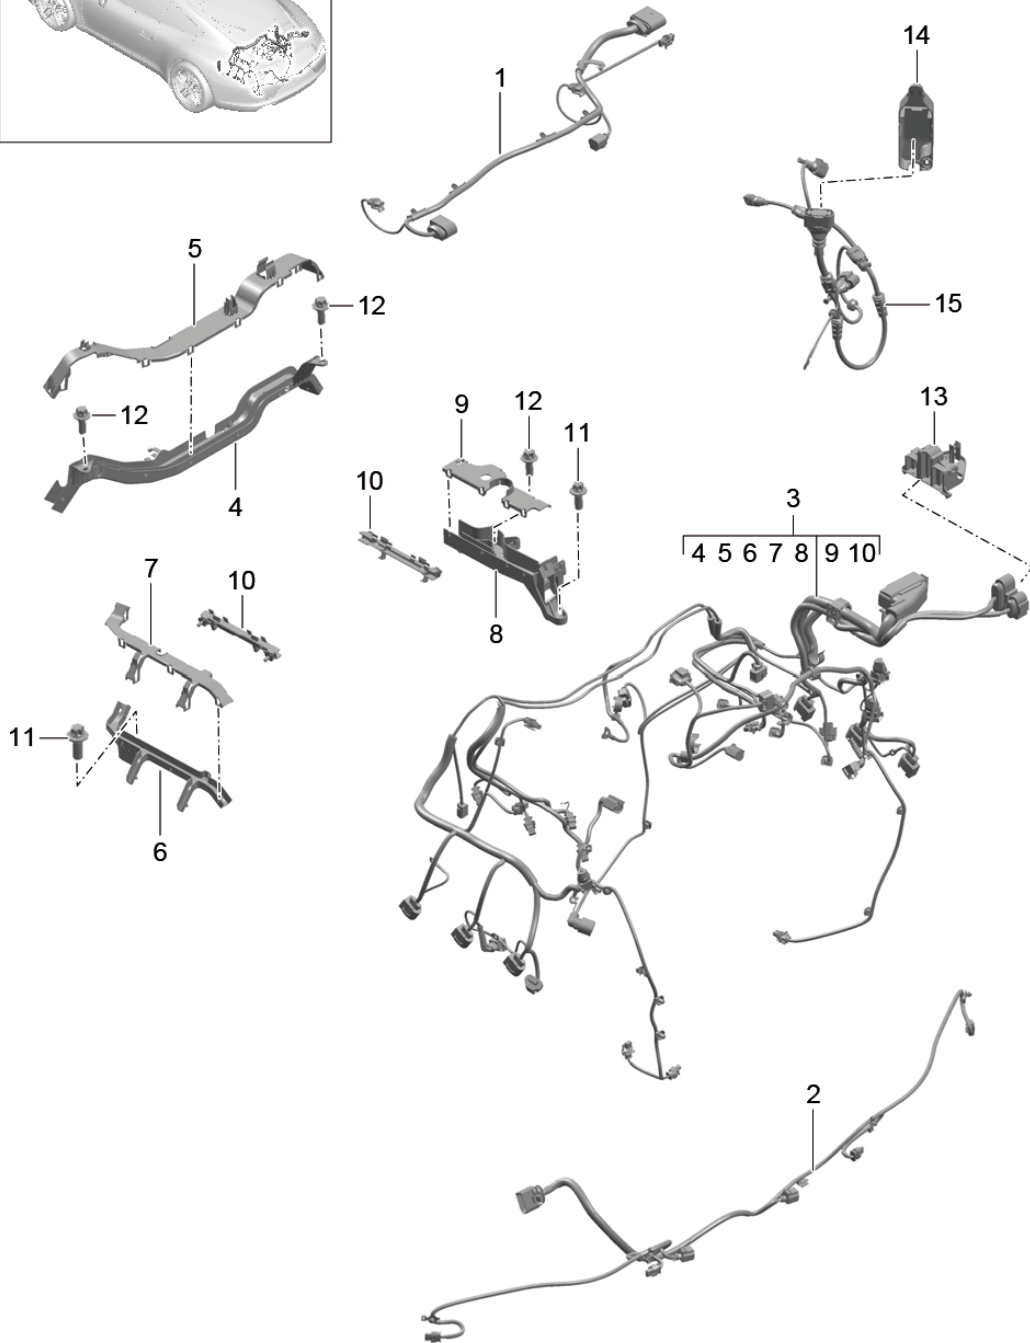

Model: 991-12 Model life 2012>>2016

Pos	Part Number	Description	Remark	Qty	Model
2	991 612 681 01	F 99-DS145 788>> F 99-DS100 831>> F 99-DS135 460>> D - MJ 2013>> Wire set door panel Driver's door		1	
2	991 612 681 05	D >> - MJ 2012 Wire set door panel Driver's door		1	
(2)	991 612 674 01	D - MJ 2013>> Wire set door panel Passenger's door		1	
(2)	991 612 674 05	D >> - MJ 2012 Wire set door panel Passenger's door		1	
3	4H0 959 793 P	D - MJ 2013>> Door control unit Driver's door		1	
(3)	4H0 959 792 M	Door control unit Passenger's door		1	
4	7PP 959 795 AE	Control unit for window regulator	rear	2	CABRIO
4	7PP 959 795 AF	D >> - MJ 2012 Control unit for window regulator	rear	2	CABRIO
5	991 618 511 00	D - MJ 2013>> - MJ 2013 Bracket Control unit Window regulator	rear	2	CABRIO
5	991 618 511 01	D >> - MJ 2012 Bracket Control unit Window regulator	rear	2	CABRIO Targa 4/4S
6	N 911 266 01	D - MJ 2013>> Oval hexagon socket head bolt M 6 X 16		2	CABRIO
7	991 612 757 00	Wire set Centre console		1	
7	991 612 757 01	No longer use the part here Wire set Centre console		1	
8	991 612 701 00	Wire set Glove box		1	
-		Wire set Convertible top control see illustration:	811-025	1	CABRIO

Model: 991-12

Model life 2012>>2016