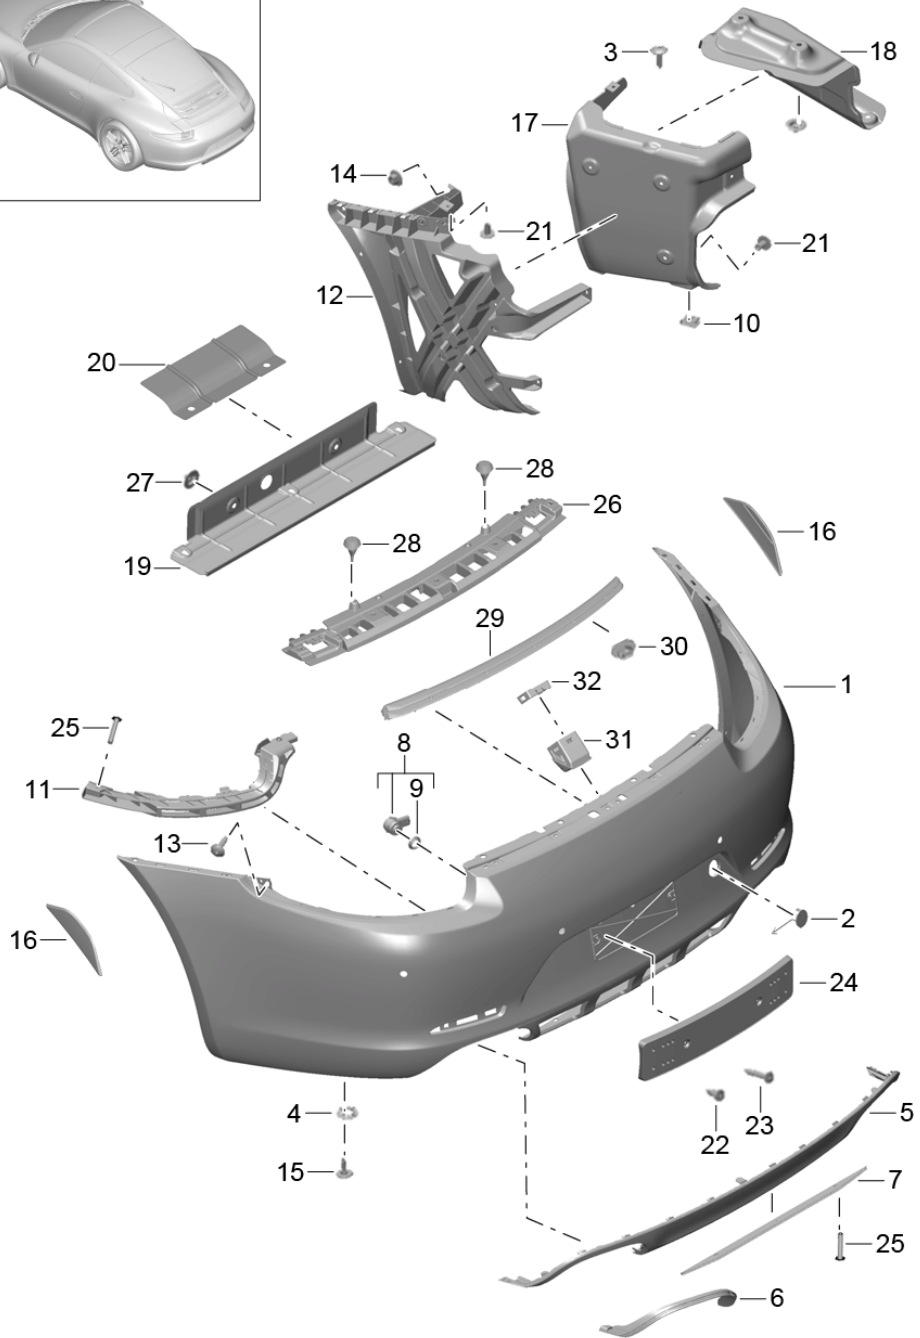

Model: 991-12 Model life 2012>>2016

Pos	Part Number	Description	Remark	Qty	Model
			inner		
(18)	991 505 478 00	Carrier Heat insulation	right inner	1	
19	991 505 471 00	Carrier Heat insulation	center	1	
20	991 505 473 00	Heat insulation	upper upper center	1	
21	999 190 115 30	Pop rivet A 6,4x10,0		8	
22	999 919 243 01	Screw Bracket Number plate 5,0x13		X	
23	999 919 242 01	Screw Number plate 5,0x28		X	
(24)		Assembly kit Number plate		1	
25	999 190 191 30	Pop rivet A 3,2x17,0	see illustration: 802-000	1	
26	991 505 819 00	retaining strip	center	1	PR:011
27	999 049 039 01	Hexagon nut T6		13	
28	999 703 272 40	Stop buffer 5,0 X 8 X 13		2	
29	991 505 821 01	Trim	upper	1	PR:011
		strip Lacquered			
30	991 505 821 01 OK1 999 076 056 01	Matt black Hexagon nut M 5-U		5	PR:011
31	991 505 899 00	Bracket Camera		1	
	991 505 899 00 1E0	Black			
32	991 505 901 00	arm Camera		1	

Model: 991-12

Model life 2012>>2016