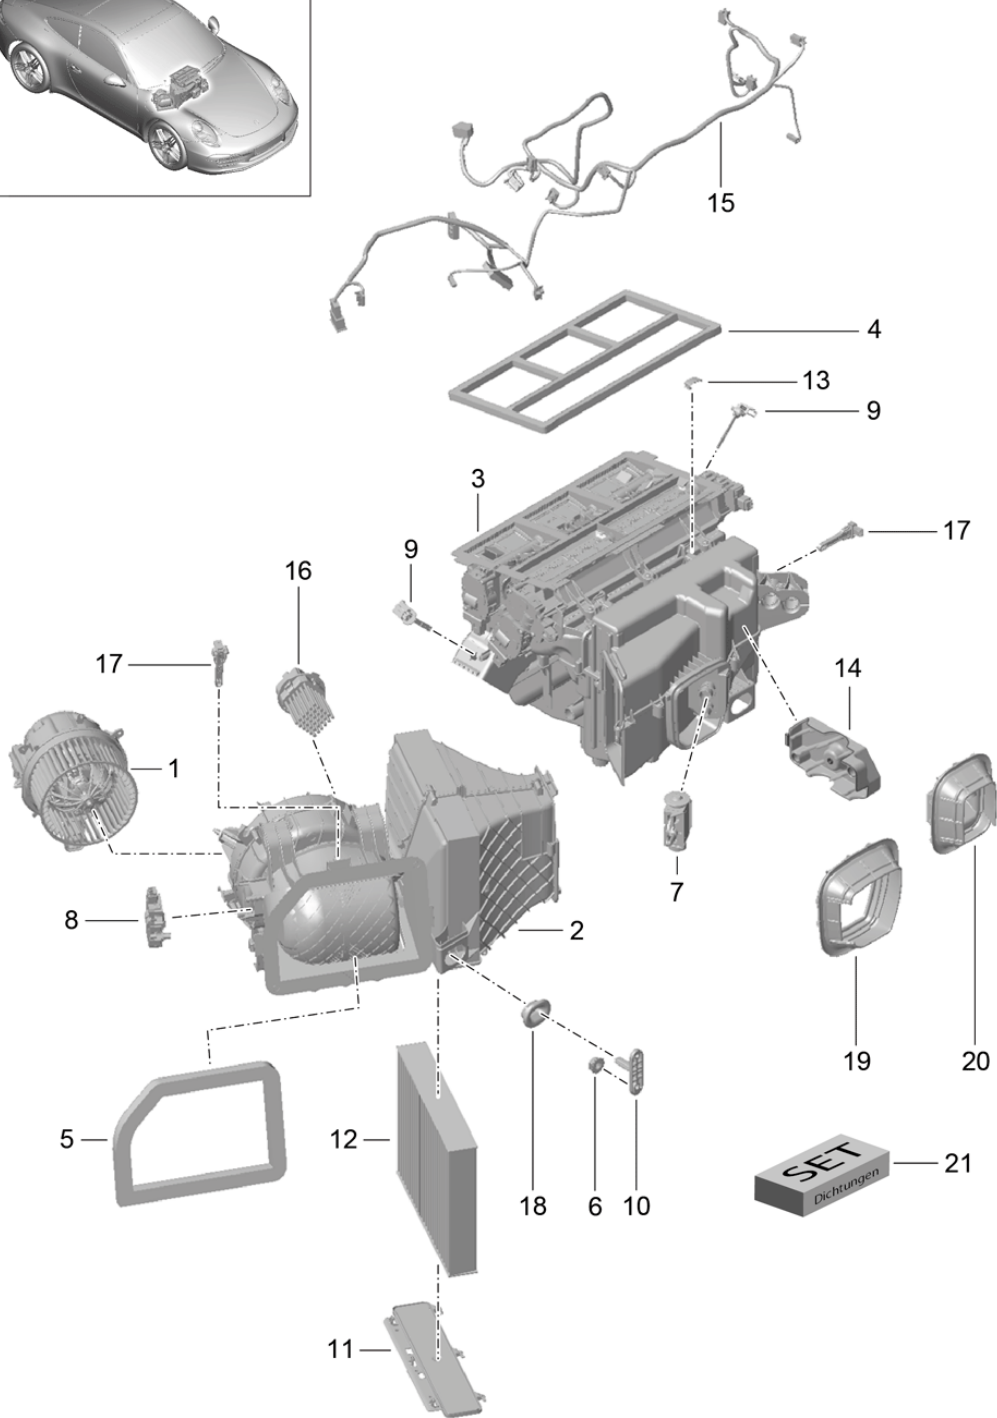

Model: 991-12 Model life 2012>>2016

Pos	Part Number	Description	Remark	Qty	Model
1	991 572 769 01	Air guide	center	1	
2	991 572 463 02	Air distributor Air guide	left lhd	1	PR:098
(2)	991 572 463 03	Air guide	side left rhd	1	PR:099
3	991 572 464 02	Air guide	side right lhd	1	PR:098
(3)	991 572 464 03	Air guide	side right rhd	1	PR:099
4	999 703 462 40	End cap 10,0x65		2	PR:572
5	970 653 253 00	Temperature sensor		2	PR:573
6	991 572 693 00	Footwell outlet vent (drivers side)	lhd	1	PR:098
(6)	991 572 694 00	Footwell outlet vent (drivers side)	rhd	1	PR:099
7	991 572 793 02	Footwell outlet vent (passenger side)	rhd	1	PR:099
(7)	991 572 794 02	Footwell outlet vent (passenger side)	lhd	1	PR:098
8	999 507 556 01	panel nut M 5		1	
9	1H0 819 943	round hd. screw (passenger side)		1	
10	999 073 459 01	fillister hd. bolt M5x16 (drivers side)		1	
11	991 572 072 01	Lower part Air intake	lhd	1	PR:098
(11)	991 572 071 00	Lower part Air intake	rhd	1	PR:099
12	900 377 018 09	Hexagon nut M6		2	
13	991 572 272 01	Cover Air intake	lhd	1	PR:098
(13)	991 572 271 00	Cover Air intake	rhd	1	PR:099
14	991 572 371 00	Air filter Air intake		1	
15	991 572 471 01	Grommet Air intake		1	
16	991 573 769 01	Grommet Firewall Expansion valve		1	PR:572,573
17	991 572 263 01	Seal Cross panel Heater pipeline		1	
18		Trim Cold air Cover		1	
19	7PP 907 659	see illustration: Sensor	809-010	1	
20	991 573 794 00	water drain pipe		1	PR:572,573
21	999 512 418 40	Hose clamp 22,7-24,7		1	PR:572,573

Model: 991-12

Model life 2012>>2016