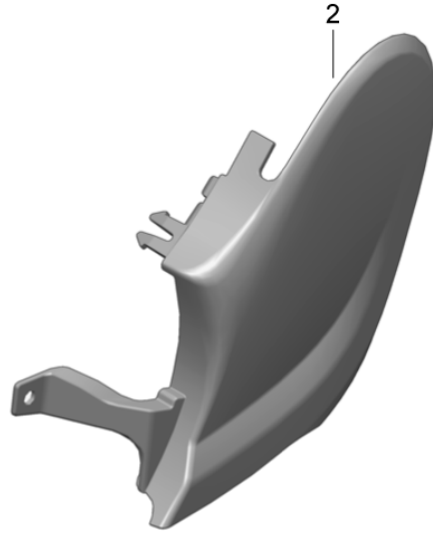

Model: 991-12

Model life 2012>>2016