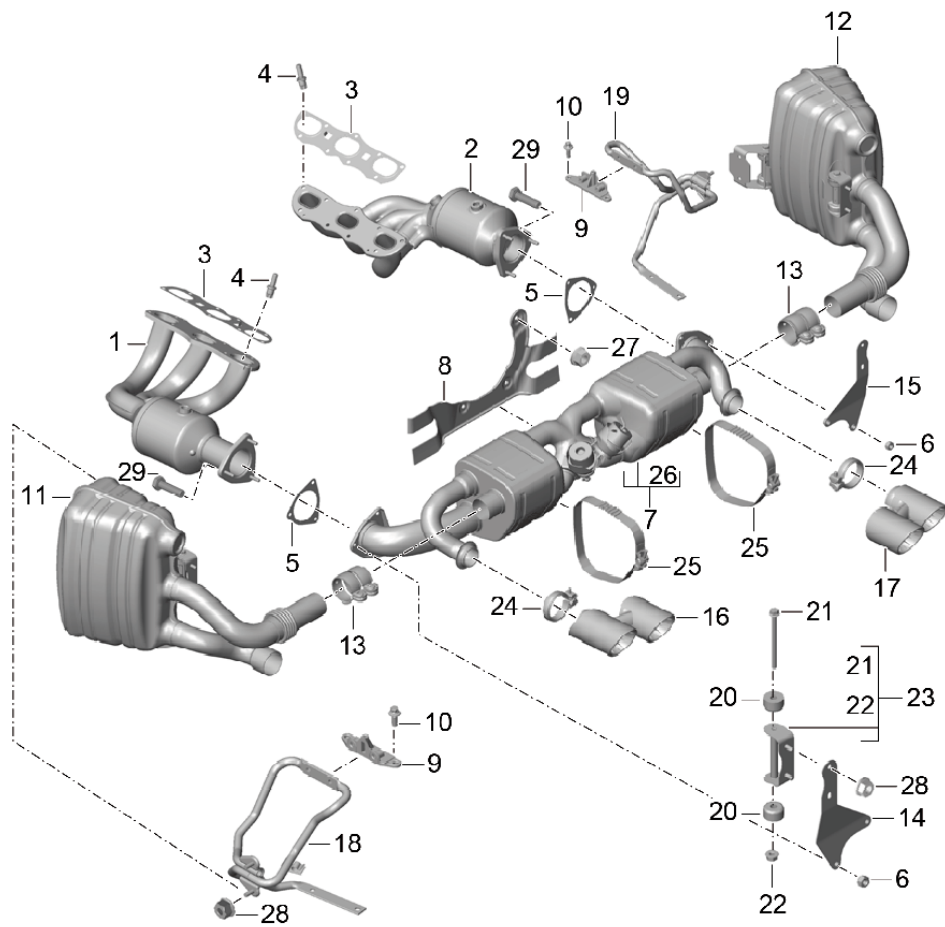

Model: 991-12

Model life 2012>>2016

Pos	Part Number	Description	Remark	Qty	Model
43	999 084 630 01	M 8 No longer use the part here Hexagon nut		8	
43		M 8 No longer use the part here Threaded joint			
44	900 380 005 01	see illustration: Nut	109-000	8	
45	900 075 365 02	M 8 Screw		X	
46	000 043 303 68	M 8 X 30 Cleaning solution Tailpipe DR.WACK P21S ALU-POLISH		X	

Model: 991-12

Model life 2012>>2016