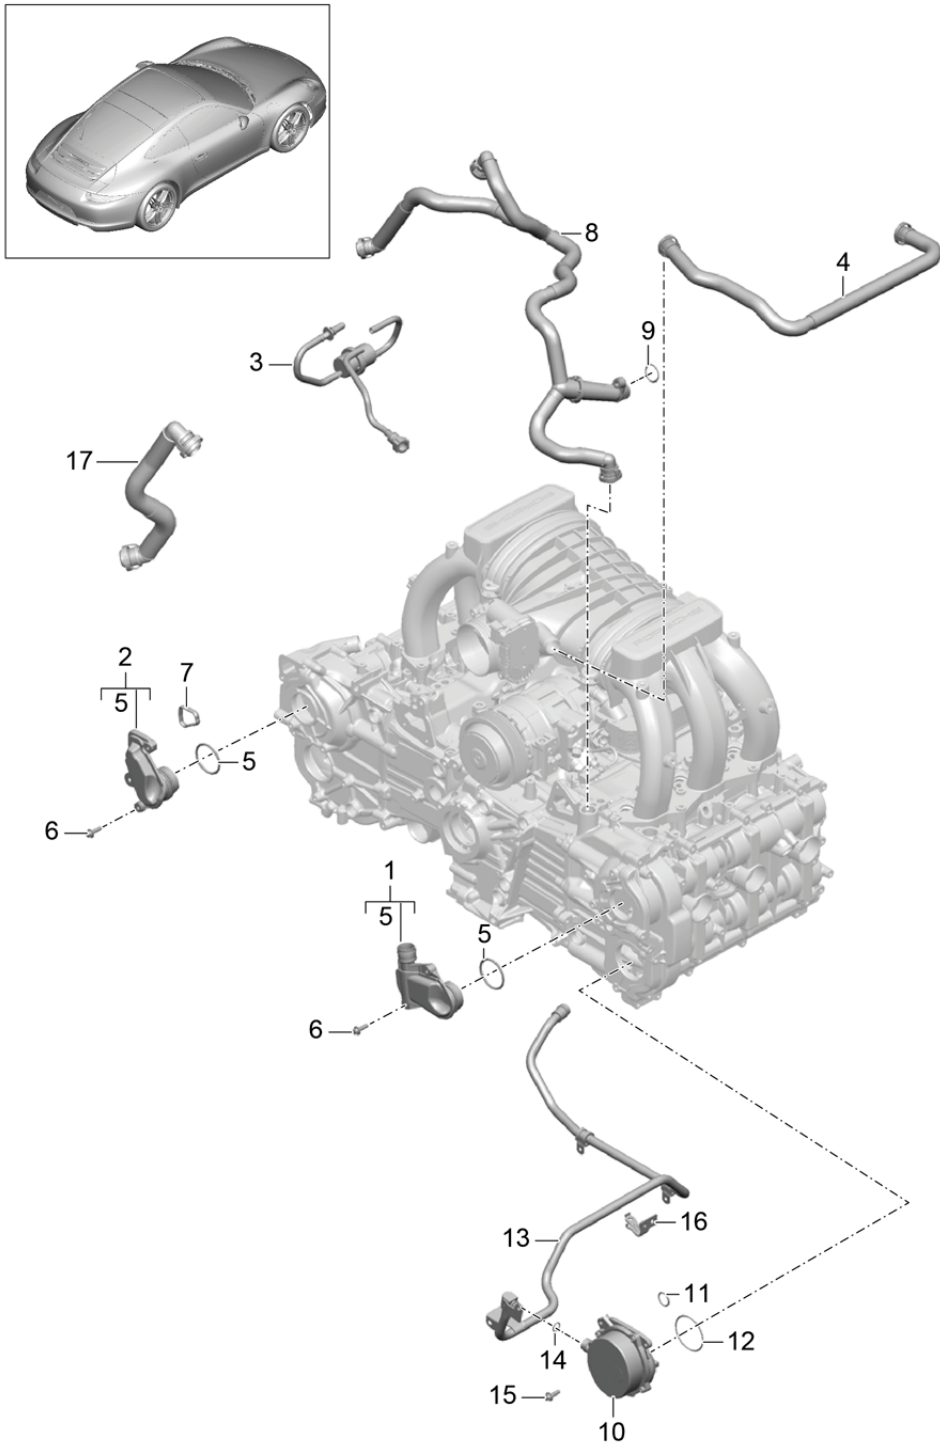

Model: 991-12

Model life 2012>>2016

Model: 991-12

Model life 2012>>2016

Pos	Part Number	Description	Remark	Qty	Model
1	9A1 105 038 00	Crankcase housing Bleeding Tank ventilation Vacuum pump Cover		1	
2	9A1 105 039 00	Crankcase housing Bleeding Cyl. 4 - 6 Cover		1	
3	9A1 110 091 20	Crankcase housing Bleeding Cyl. 1 - 3 Breather line (complete)		1	PR:-X51
3	9A1 110 061 46	Breather line (complete) Kit		1	PR:X51
4	9A1 107 510 01	Breather line Distributor tube		1	PR:-X51
(4)	9A1 107 510 46	Breather line Distributor tube		1	PR:X51
5	999 707 636 40	O-ring 44,0 X 3,5N		2	
6	900 385 019 01	Torx screw BM 6 X 20		9	
7	9A1 105 339 00	Seal for Cover		1	
8	9A1 107 505 01	Crankcase housing Breather line Crankcase housing M >> D 00503 M >> D 00504		1	A103,A104+ PR:-X51
8	9A1 107 505 02	Breather line Crankcase housing M D 00504 >> M D 00505 >>		1	A103,A104+ PR:-X51
(8)	9A1 107 505 47	Breather line Crankcase housing		1	PR:X51
9	999 707 639 40	O-ring 24,0 X 2,5 N		2	
10	9A1 110 090 04	Vacuum pump for brake servo No longer use the part here		1	
10	9A1 110 090 05	Vacuum pump for brake servo Discontinued part		1	
10	9A1 110 090 06	Vacuum pump for brake servo		1	
11	999 701 504 40	O-ring 10,0 X 2,5		1	
12	999 701 505 40	O-ring 54,0 X 2,5		1	
13	9A1 110 055 22	Vacuum line Discontinued part		1	
13	9A1 110 055 23	Vacuum line		1	
14	999 701 789 40	O-ring 12,0 X 2,0		1	
15	900 385 041 01	Torx screw M 6 X 12		3	
16	9A1 110 155 01	Bracket Vacuum line		1	
17	9A1 107 506 45	Breather line		1	PR:X51