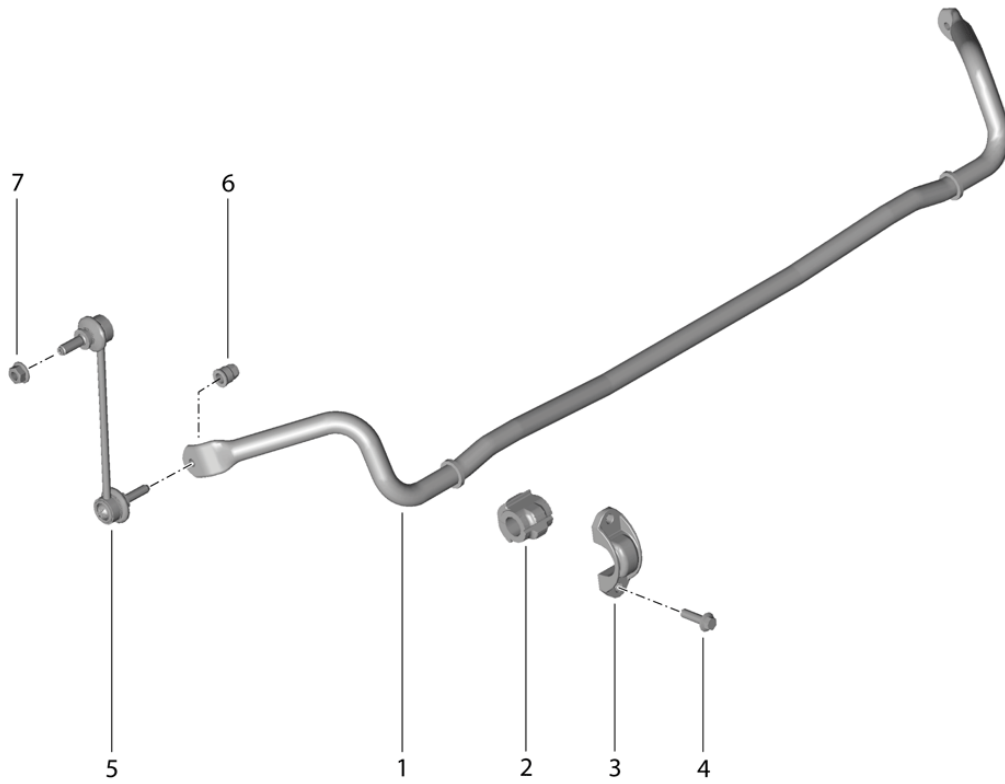

Model: 991-12 Model life 2012>>2016

Pos	Part Number	Description	Remark	Qty	Model
(23)	991 331 151 10	F >> A9-DS107 750 Side part	left	1	
(23)	991 331 152 05	F 99-DS136 362>> F A9-DS107 751>> Side part	right	1	
(23)	991 331 152 10	F >> 99-DS136 361 F >> A9-DS107 750 Side part	right	1	
24	999 061 127 01	Threaded pin M 12 X 1,5		2	
25	999 072 866 01	Hexagon bolt M 12 X 1,5 X 95		4	
26	999 061 124 01	Threaded pin M 10 X 1,5		4	
27	991 331 070 03	Bracket		1	CABRIO
28	900 378 180 01	Hexagon bolt AM 8 X 25		6	TARGA
29	999 073 505 01	panel screw 4,8 X 16		1	CABRIO
30	991 331 047 03	Wishbone	upper	2	TARGA
31	999 217 116 01	Hexagon bolt MM 6 X 16		4	
32	991 609 407 01	Bracket	left	1	
(32)	991 609 408 01	Bracket	right	1	
33	999 073 443 01	Bolt with washer M 12 X 1,5 X 40		2	
34	991 331 329 02	Support Guide		2	
35	970 341 217 00	Eccentric bolt		2	

Model: 991-12

Model life 2012>>2016