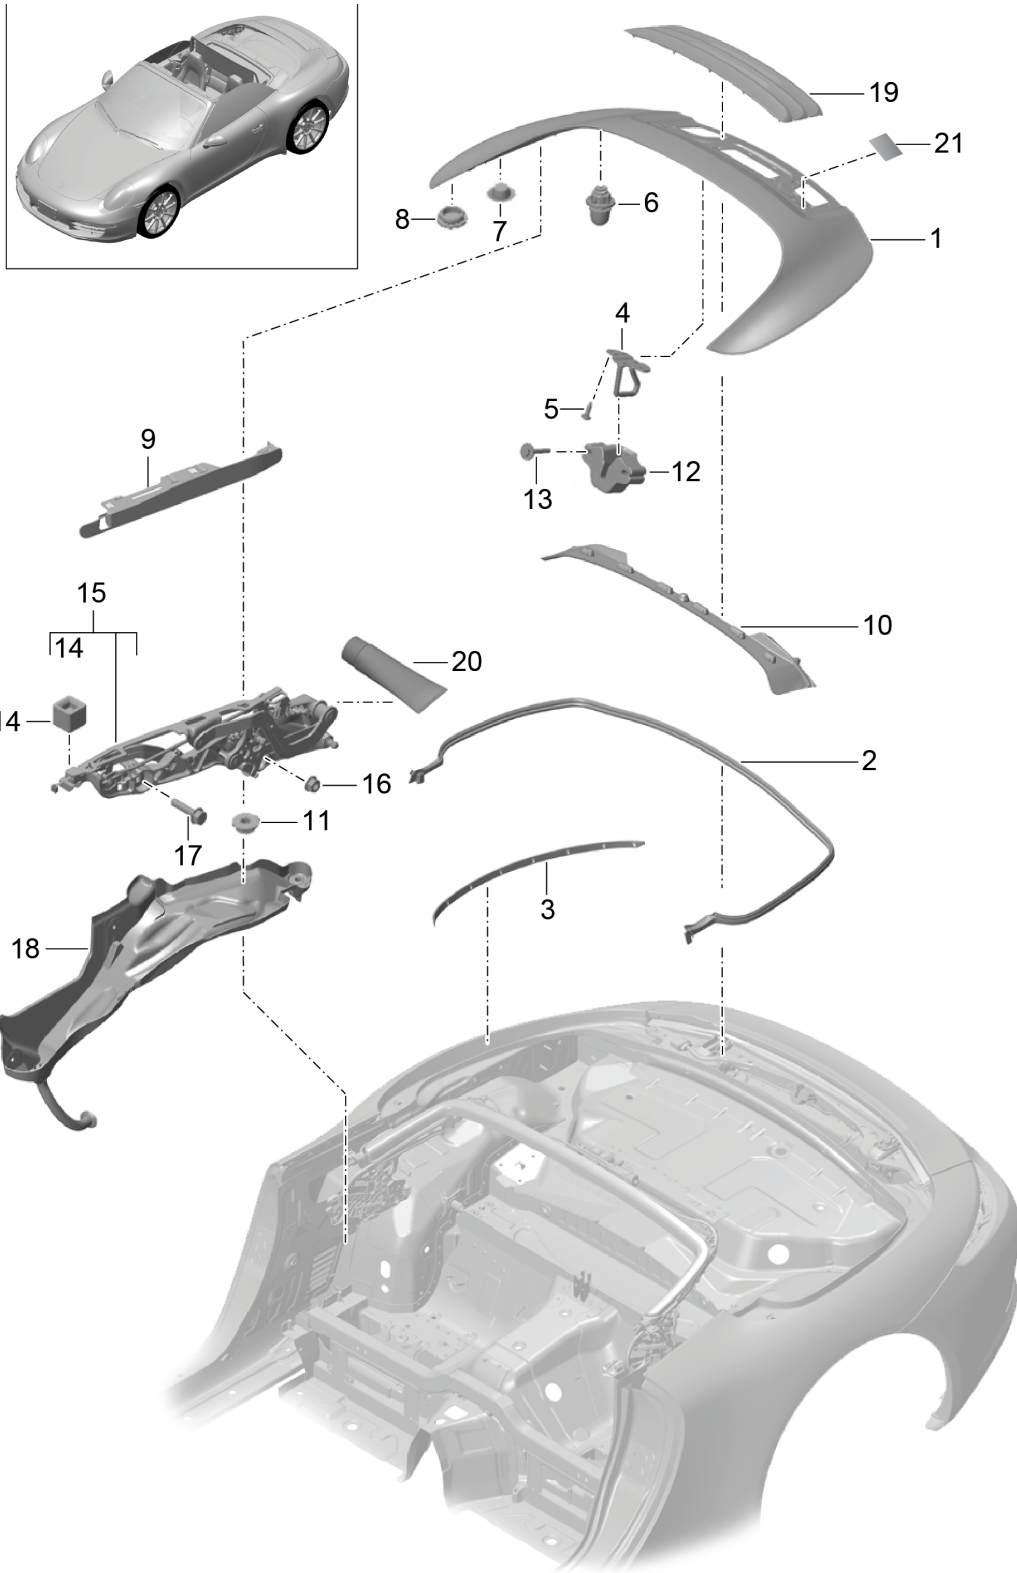

Model: 991-12

Model life 2012>>2016

Model: 991-12

Model life 2012>>2016

Pos	Part Number	Description	Remark	Qty	Model
		convertible top stowage box Cover			Cabrio
1	991 514 011 00	cabrio top stowage box cover		1	PR:-686,-690
	991 514 011 00 GRV	primed			
(1)	991 514 011 01	cabrio top stowage box cover		1	PR:686,690
	991 514 011 01 GRV	primed			
2	991 514 611 00	Seal Body		1	
3	991 514 631 02	Additional gasket	side left	1	
(3)	991 514 632 02	Additional gasket	side right	1	
4		Lock upper part see illustration:	803-005	1	
5	999 073 378 02	flat round head bolt		2	
6	987 512 987 00	throttle control element		2	
7	999 703 462 40	End cap		4	
8	999 703 421 40	Grommet		4	
9	991 561 879 00	Hinge cover	left	1	
(9)	991 561 880 00	Hinge cover	right	1	
10	991 561 633 00	Foam part		1	
11	999 076 066 09	Hexagon nut M6		4	
12	991 561 673 01	Centring piece		1	
13	900 075 504 01	Bolt with washer M6x45		2	
14	991 561 677 00	Stop buffer Hinge		2	
15	991 561 907 00	Hinge	left	1	
(15)	991 561 908 00	Hinge	right	1	
16	900 377 003 03	Hexagon nut M8		4	
17	N 106 756 02	Hex collared bolt M8x35		2	
18	991 561 805 00	Water drip pan	left	1	
(18)	991 561 806 00	Water drip pan	right	1	
19		Ventilation grille see illustration:	803-005	1	
20	000 043 206 65	Grease 1 tube for Hinge		1	
22	991 561 817 02	Water hose Wheel housing	outer	1	