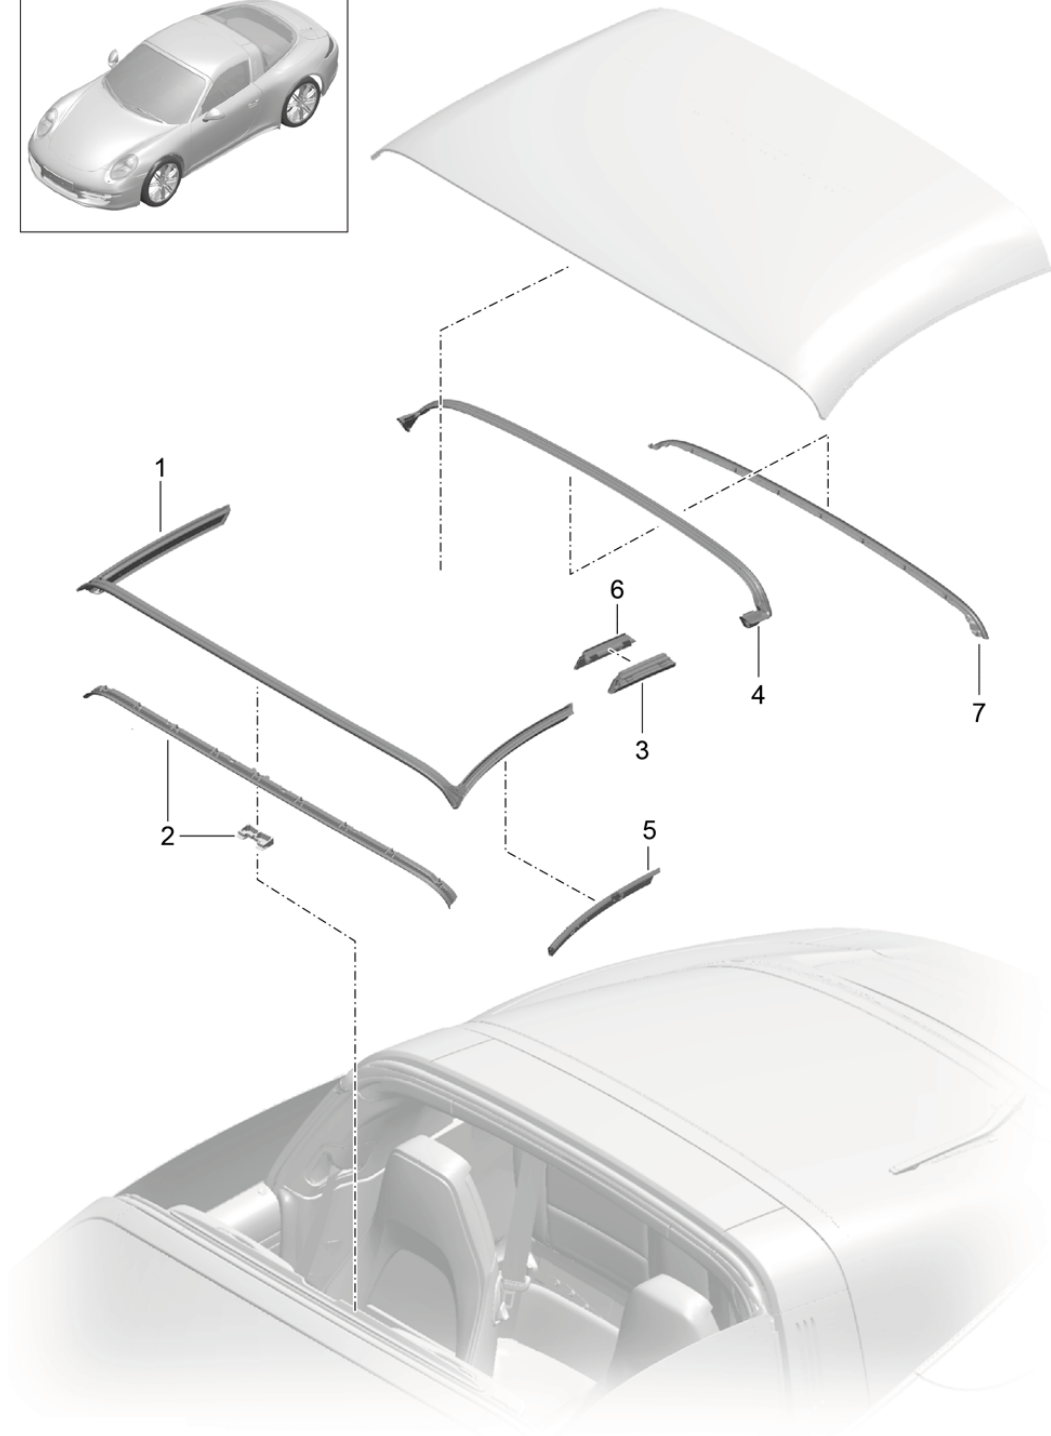

Model: 991-12

Model life 2012>>2016

Model: 991-12 Model life 2012>>2016

Pos	Part Number	Description	Remark	Qty	Model
		Convertible top			Targa
1	991 562 934 00	Seal roof frame seal repair set		1	
2	991 562 951 00	retaining strip		1	
		with:			
3	991 562 935 00	Fastening screw Seal repair set	left	1	
(3)	991 562 936 00	Guide Seal repair set	right	1	
4	991 562 937 00	Guide Seal repair set	rear	1	
5	991 562 953 00	Roof arch Transverse repair set retaining strip for	left	1	
(5)	991 562 954 00	Seal roof frame repair set retaining strip for	right	1	
6	991 562 955 00	Seal roof frame repair set retaining strip for	left	1	
(6)	991 562 956 00	Seal Guide repair set retaining strip for	right	1	
7	991 562 957 00	Seal Guide repair set retaining strip for Seal Roof arch Transverse	rear	1