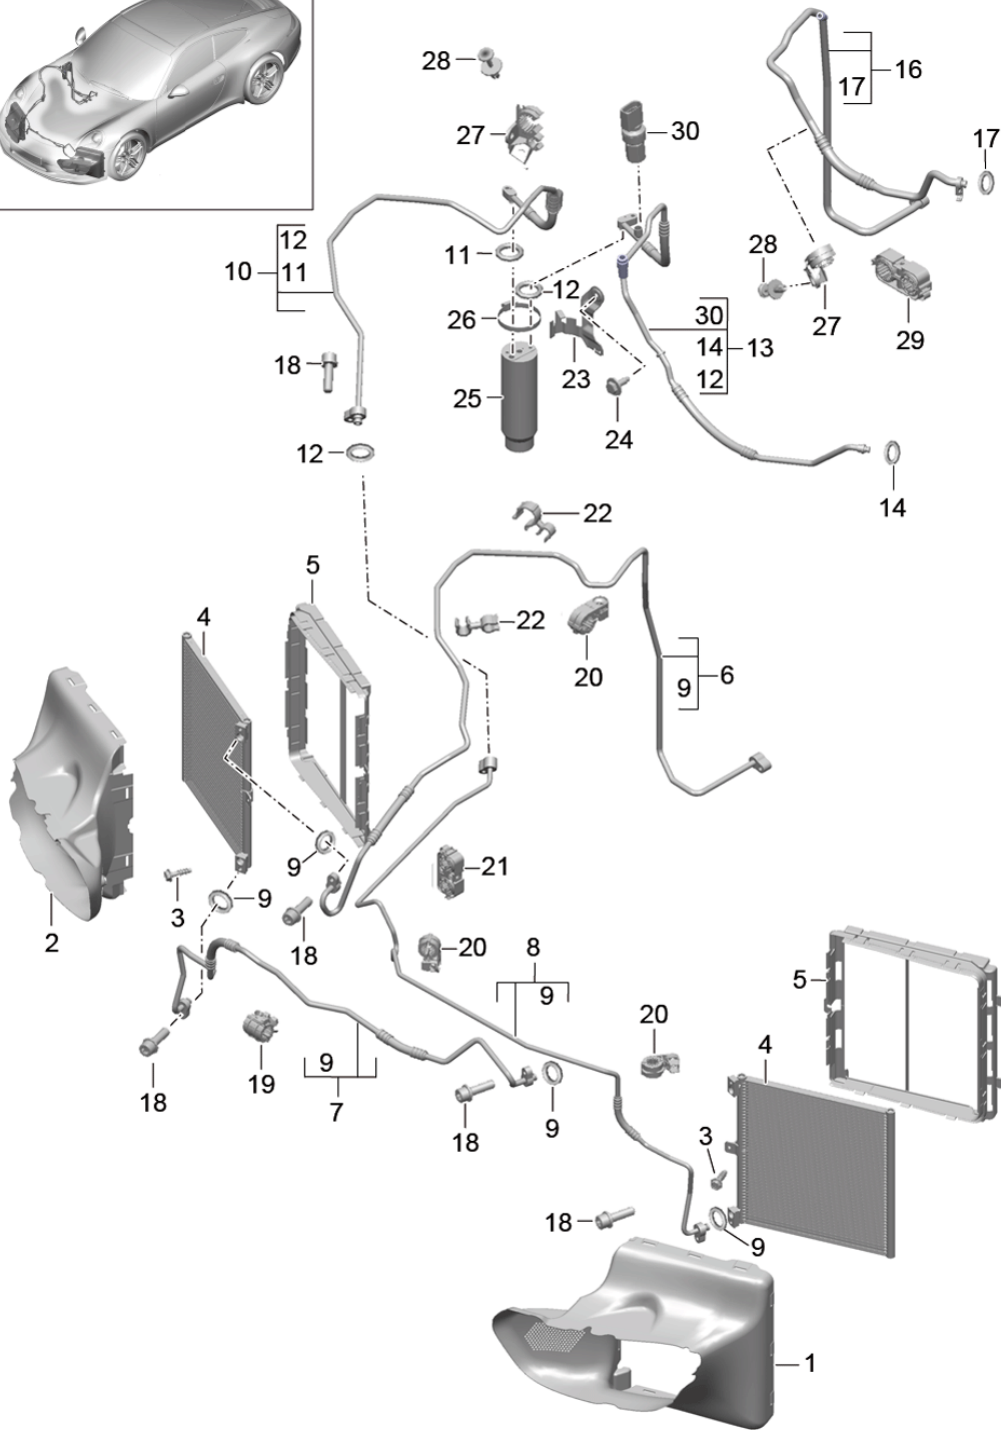

Model: 991-12

Model life 2012>>2016

Pos	Part Number	Description	Remark	Qty	Model
1	9A1 126 011 05	Compressor Air conditioning		1	PR:573
1	9A1 126 011 AX	Compressor		1	PR:573
2	900 385 134 01	Replacement parts Hexagon head bolt M8x170		1	
3	900 385 102 01	Torx screw M8x90		2	
4		suction line		1	
5		see illustration, item: Pressure line	813-025,4	1	
6	N 104 144 02	see illustration, item: Socket head bolt with hexagon socket head M 8X28-U	813-025,5	2	
7	000 043 200 04	Compressor oil 250 ML		1	

Model: 991-12

Model life 2012>>2016