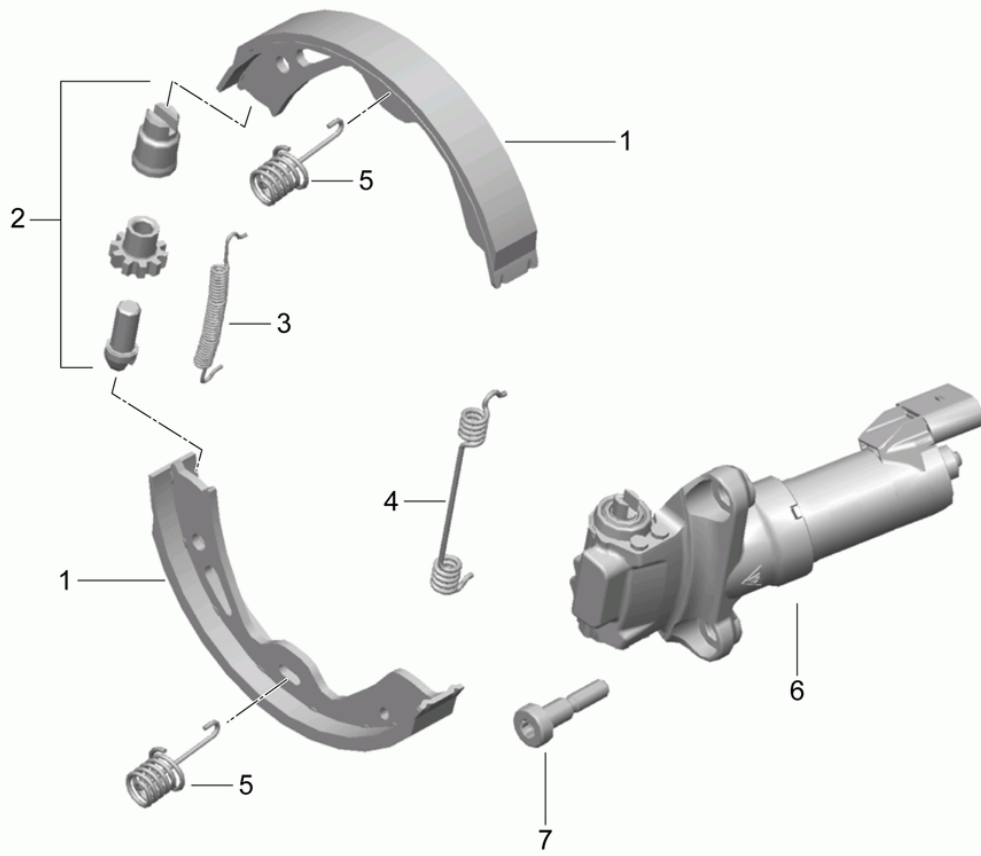

Model: 991-12

Model life 2012>>2016

Model: 991-12 Model life 2012>>2016

Pos	Part Number	Description	Remark	Qty	Model
1	970 352 993 01	Parking brake Brake shoe repair set comprising: 4 X Brake shoe		1	
		also use:			
(1)	970 352 993 02	Fasteners D >> - MJ 2012 Brake shoe repair set comprising: 4 X Brake shoe		1	
		also use:			
(1)	298 698 533	Fasteners D - MJ 2013>> Discontinued part Brake shoe repair set comprising: 4 X Brake shoe		1	
		also use:			
2	993 352 071 00	Fasteners adjustment screw Discontinued part		2	
(2)	298 609 723	adjustment screw		2	
3	997 352 721 01	tension spring Discontinued part		2	
(3)	298 609 717	tension spring		2	
4	970 352 723 00	tension spring		2	
5	970 352 741 00	Pressure spring		4	
6	970 352 091 05	Servomotor	left	1	
(6)	970 352 092 05	Servomotor	right	1	
7	999 073 452 01	Screw M 8 X 38		4	