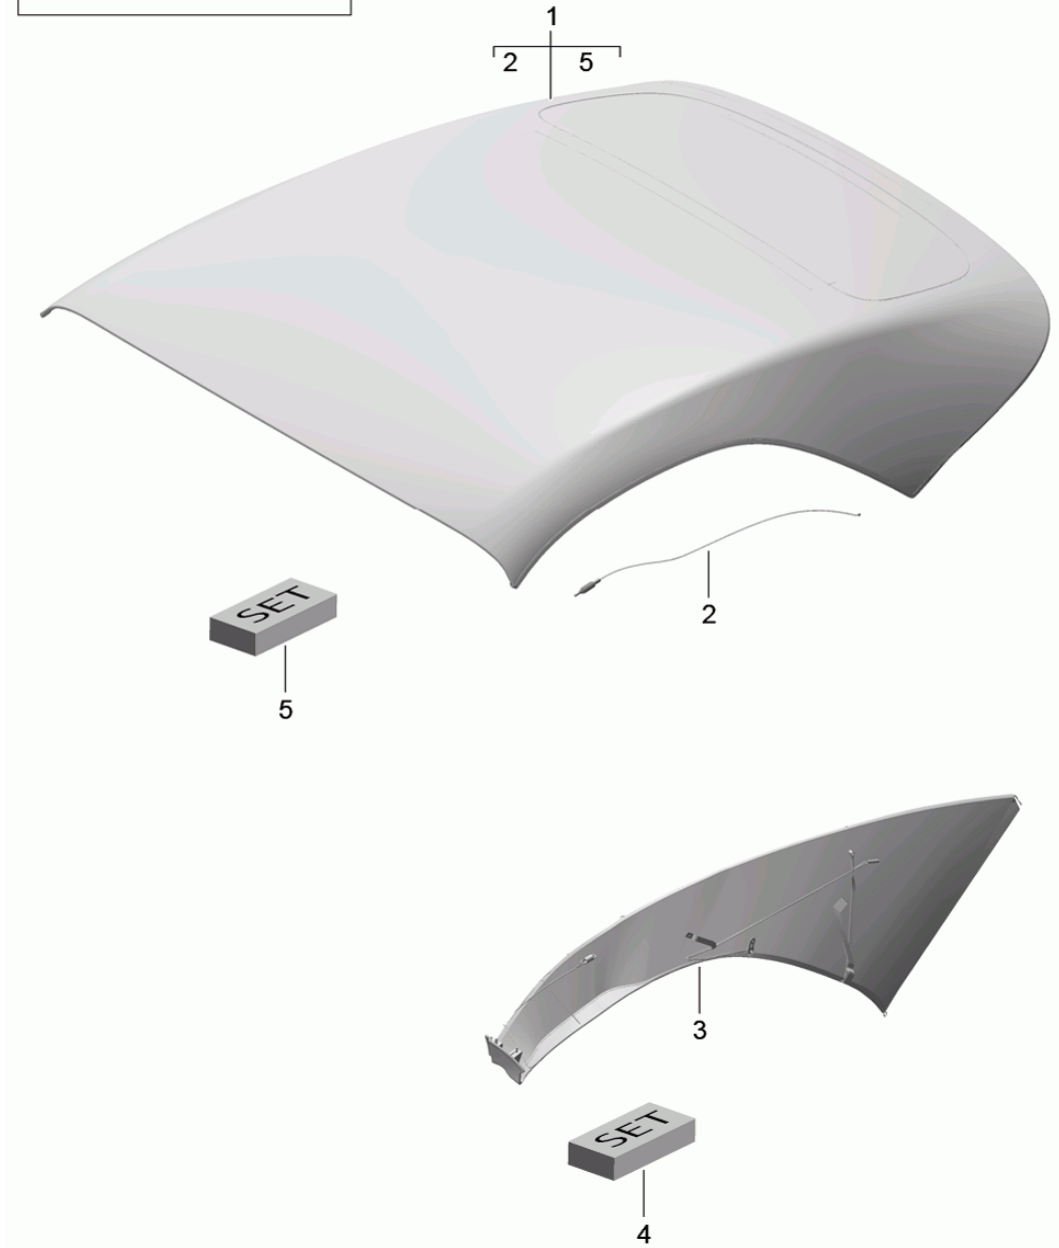

Model: 991-12

Model life 2012>>2016

Model: 991-12 Model life 2012>>2016

Pos	Part Number	Description	Remark	Qty	Model
1	991 561 939 00	Convertible top covering Roofliner Convertible top covering with: Assembly kit		1	Cabrio
	991 561 939 00 A10	Black			
	991 561 939 00 R17	brown			
	991 561 939 00 L02	red			
	991 561 939 00 G38	blue			
2	991 561 511 00	tension wire		2	
3	991 561 311 00	Moulded headliner	left	1	
	991 561 311 00 A26	Black			
(3)	991 561 312 00	Moulded headliner	right	1	
	991 561 312 00 A26	Black			
4	991 561 961 00	Assembly kit Roofliner		1	
		D >> - MJ 2013			
4	991 561 961 01	Assembly kit Roofliner		1	
		D - MJ 2014>>			
5	991 561 968 00	Assembly kit Convertible top covering		1	