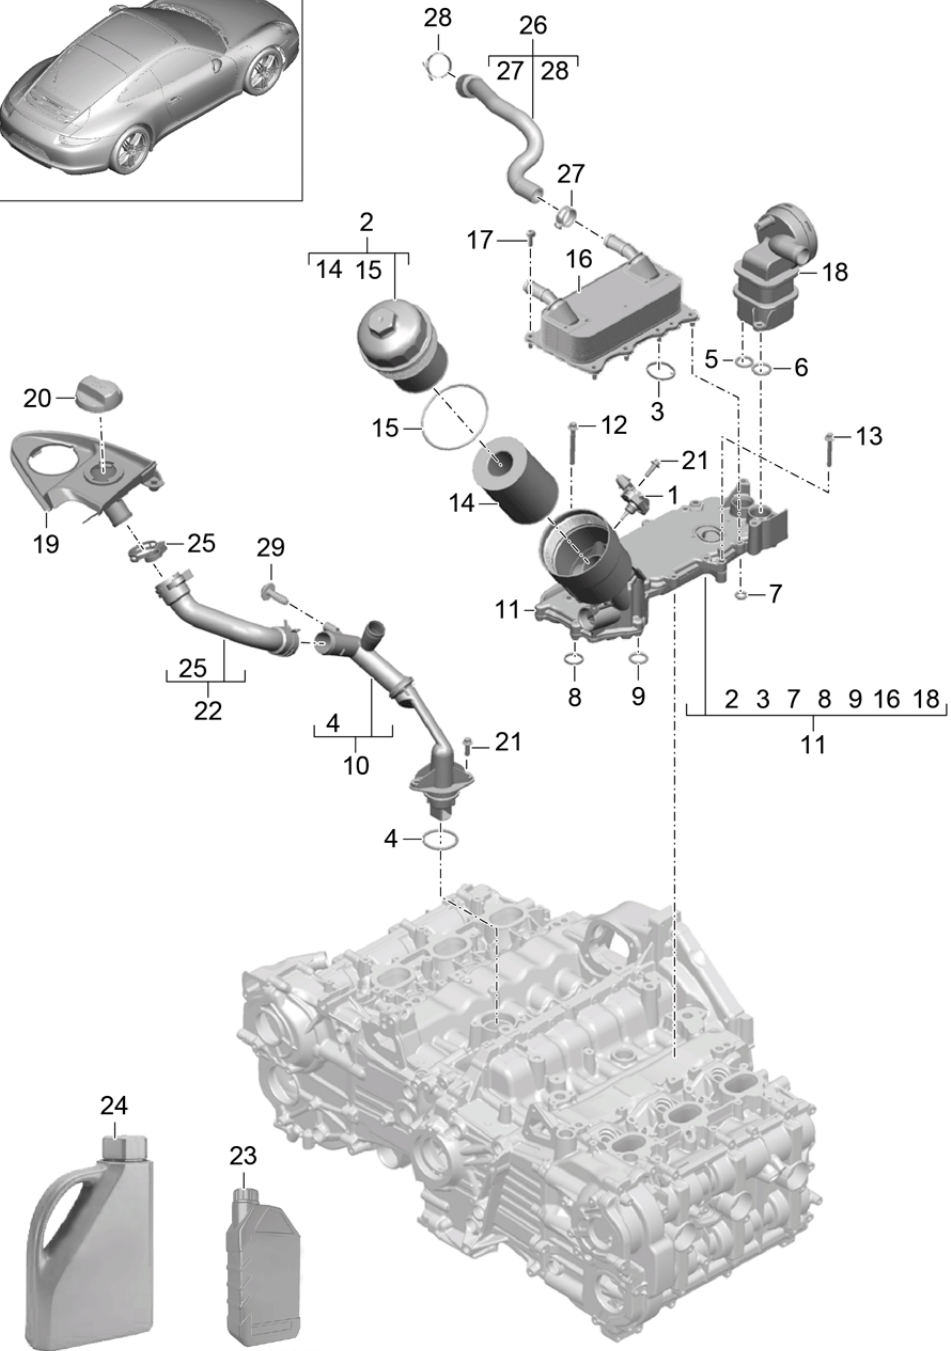

Model: 991-12

Model life 2012>>2016

Model: 991-12 Model life 2012>>2016

Pos	Part Number	Description	Remark	Qty	Model
1	948 606 213 00	Engine lubrication		1	
2	948 107 022 00	Oil pressure sender		1	
3	948 107 175 00	oil filter (complete)		2	
4	948 107 175 00	Seal		2	
4	999 707 348 40	heat exchanger		1	PR:-X51
4	999 707 348 40	O-ring 42,00 x 4,00		2	PR:X51
5	999 707 634 40	O-ring 42,00x4,00		1	
6	999 707 634 40	O-ring 18,50 x 4,00		1	
6	999 707 635 40	O-ring 21,00 x 4,00		1	
7	999 707 594 40	O-ring 11,00 x 4,00		1	
8	9A1 107 465 01	seal ring		1	
9	999 707 595 40	O-ring 20,00 x 4,00		1	
10	9A1 107 015 22	Filler tube		1	PR:-X51
(10)	9A1 107 017 45	engine oil fuel filler neck engine oil		1	A103+ PR:X51
11	9A1 107 010 11	D - MJ 2013>> Oil-conducting housing (complete)		1	A103,A104+ PR:030,475
11	9A1 107 010 12	M >> C 01437 Oil-conducting housing (complete)		1	A103,A104+ PR:030,475, 477
11	9A1 107 010 13	M C 01438 >> Discontinued part Oil-conducting housing (complete)		1	A103,A104+ PR:030,475, 477
(11)	9A1 107 010 21	M C 01438 >> Oil-conducting housing (complete)		1	A103+ PR:031,352
(11)	9A1 107 010 22	M >> C 05992 Oil-conducting housing (complete)		1	A103+ PR:031,352
(11)	9A1 107 010 23	M C 05993 >> Discontinued part Oil-conducting housing (complete)		1	A103+ PR:031,352
12	900 385 276 01	M C 05993 >> Torx screw		1	
13	900 385 125 01	M 6 X 60 Torx screw		6	
14	948 107 222 00	M 6 X 45 Oil filter insert		1	
15	948 107 322 00	also use: seal ring	948 107 322 00	1	
16	9A1 107 450 10	91,0 X 4,0 heat exchanger		1	A103,A104+ PR:030,475
(16)	9A1 107 451 00	heat exchanger		1	A103+ PR:031,352
17	999 073 416 01	Bolt with washer M 6 X 20		6	
18	9A1 107 040 00	oil separator		1	
18	9A1 107 040 01	Discontinued part oil separator		1	
19	991 107 273 03	Discontinued part Filler tube		1