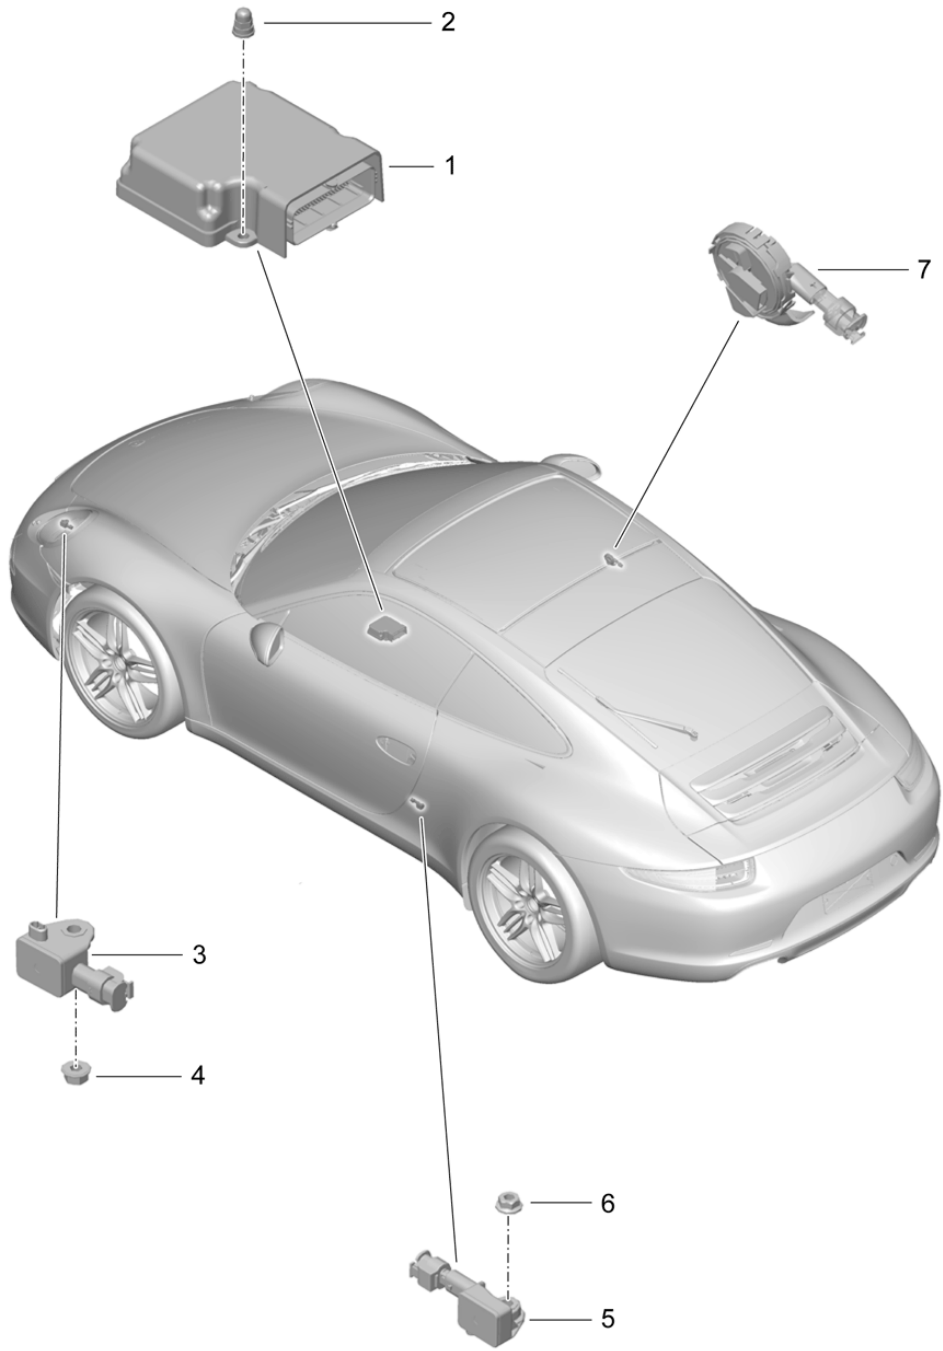

Model: 991-12

Model life 2012>>2016

Model: 991-12 Model life 2012>>2016

Pos	Part Number	Description	Remark	Qty	Model
-		Control unit Sensor Airbag Airbag unit			
-		see illustration:	812-050		
-		Switch Airbag			
		see illustration:	903-005		
1	991 618 201 02	Control unit for airbag D - MJ 2012		1	
1	991 618 201 03	Control unit for airbag D - MJ 2013>>		1	
1	991 618 201 08	Control unit for airbag D - MJ 2015>>		1	
2	999 070 015 02	domed cap nut M 6		3	
3	991 618 223 01	Front sensor		2	
4	999 084 638 01	Hexagon nut M 6		2	
5	991 618 221 01	Sensor Side airbag unit		2	
6	999 084 629 01	Hexagon nut M 6		2	
7	991 618 227 01	Pressure sensor doors		2