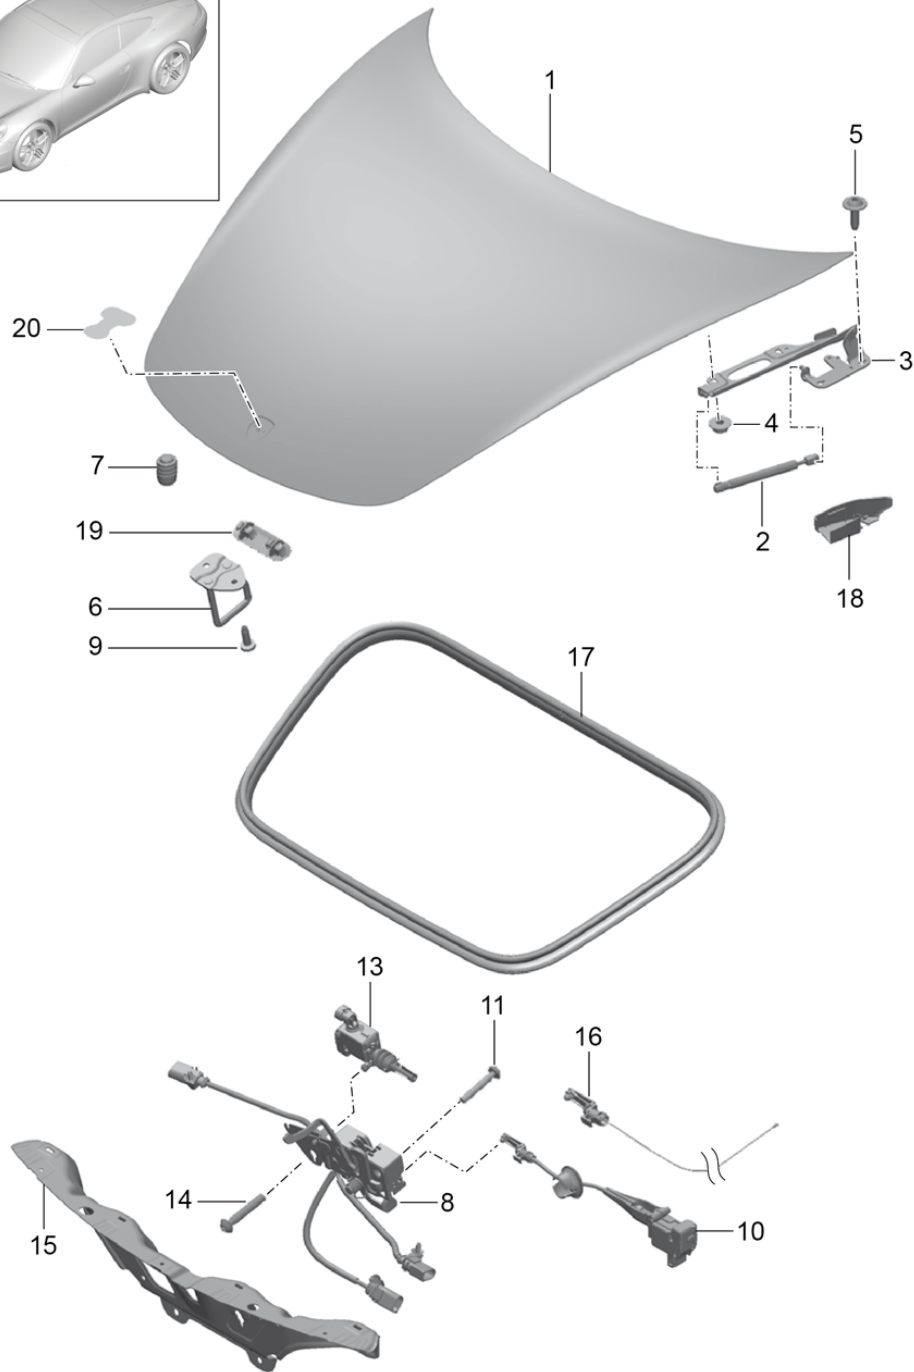

Model: 991-12

Model life 2012>>2016

Model: 991-12 Model life 2012>>2016

Pos	Part Number	Description	Remark	Qty	Model
1	991 511 011 03	Cover Cover Discontinued part	front	1	
1	991 511 011 03 GRV	primed			
1	991 511 011 04	Cover		1	
	991 511 011 04 GRV	primed			
2	991 511 551 00	Gas filled strut		2	
3	991 511 151 01	Hinge Discontinued part	left	1	
3	991 511 151 03	Hinge	left	1	
(3)	991 511 152 01	Hinge Discontinued part	right	1	
(3)	991 511 152 03	Hinge	right	1	
4	999 076 066 09	Hexagon nut M6		4	
5	N 911 883 02	Hexagon socket head bolt M6 X 20		4	
6	991 511 051 00	Lock upper part		1	
7	999 703 140 40	Rubber buffer		2	
8	991 511 033 03	Lock lower part Discontinued part		1	
8	991 511 033 04	Lock lower part		1	
9	999 073 378 02	flat round head bolt M6 X 20		2	
10	991 504 117 01	throttle control element		1	
11	999 919 717 01	fillister hd. bolt 5,0X27		2	
15	9P1 806 620	Bracket		1	
16	991 511 217 01	Cable Emergency operation		1	
17	991 511 611 03	Seal Cover		1	
18	991 511 651 01	Hose bracket	left	1	
	991 511 651 01 1E0	Black			
(18)	991 511 652 01	Hose bracket	right	1	
	991 511 652 01 1E0	Black			
19	991 511 649 00	Protective cap		1	
20	999 911 756 41	Adhesive film D - MJ 2015>>		1	
21	000 043 305 51	cavity preservative agent		X	