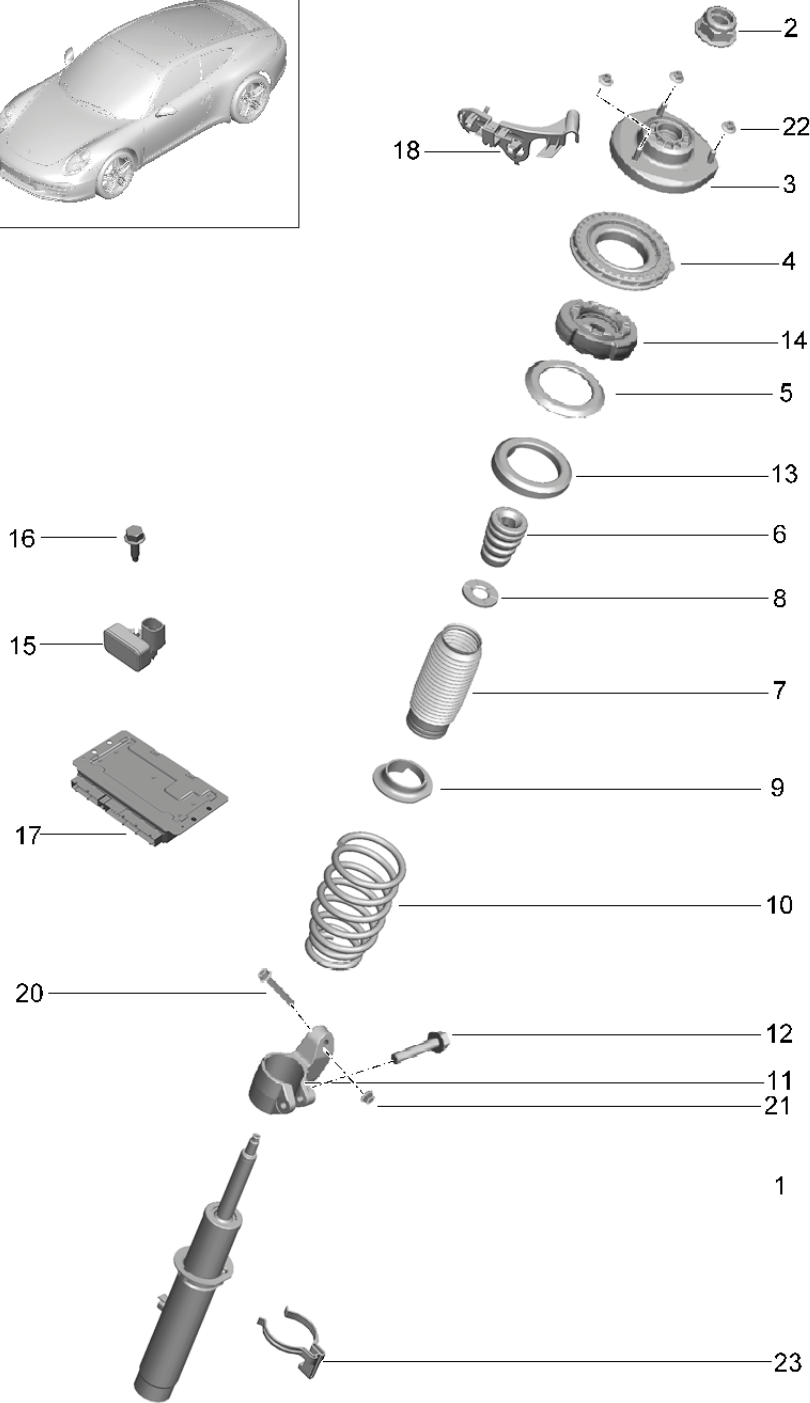

Model: 991-12 Model life 2012>>2016

Pos	Part Number	Description	Remark	Qty	Model
		Drive shaft			Carrera 4 Carrera 4-S
1	991 349 038 03	Drive shaft		2	
2	999 084 135 02	Hexagon nut M 22 X 1,5		2	
3	900 067 073 02	Socket head bolt M 8 X 45		12	
4	996 349 191 01	Spacer D >> - MJ 2013		6	
(4)	9P1 407 306	Discontinued part Spacer D - MJ 2014>>		6	
-	997 349 955 00	Bellows with:		2	
		Clip and Bellow support			
7	996 349 257 03	Clip		2	
8	991 349 030 01	Joint		2	
9	900 041 011 01	Securing ring		2	
10	996 349 267 01	End cap		2	
11	000 043 110 02	grease 1 100-gramme tube		X	
(11)	000 043 205 36	sealant Drive shaft 1 100-gramme tube		X	
12	N 106 015 01	clamp		2	
13	991 349 291 00	Dust bellows		2	
14	991 349 257 00	Clip		2	
15	991 349 269 00	protective ring		2	
17	991 349 029 00	Joint		2	

Model: 991-12

Model life 2012>>2016