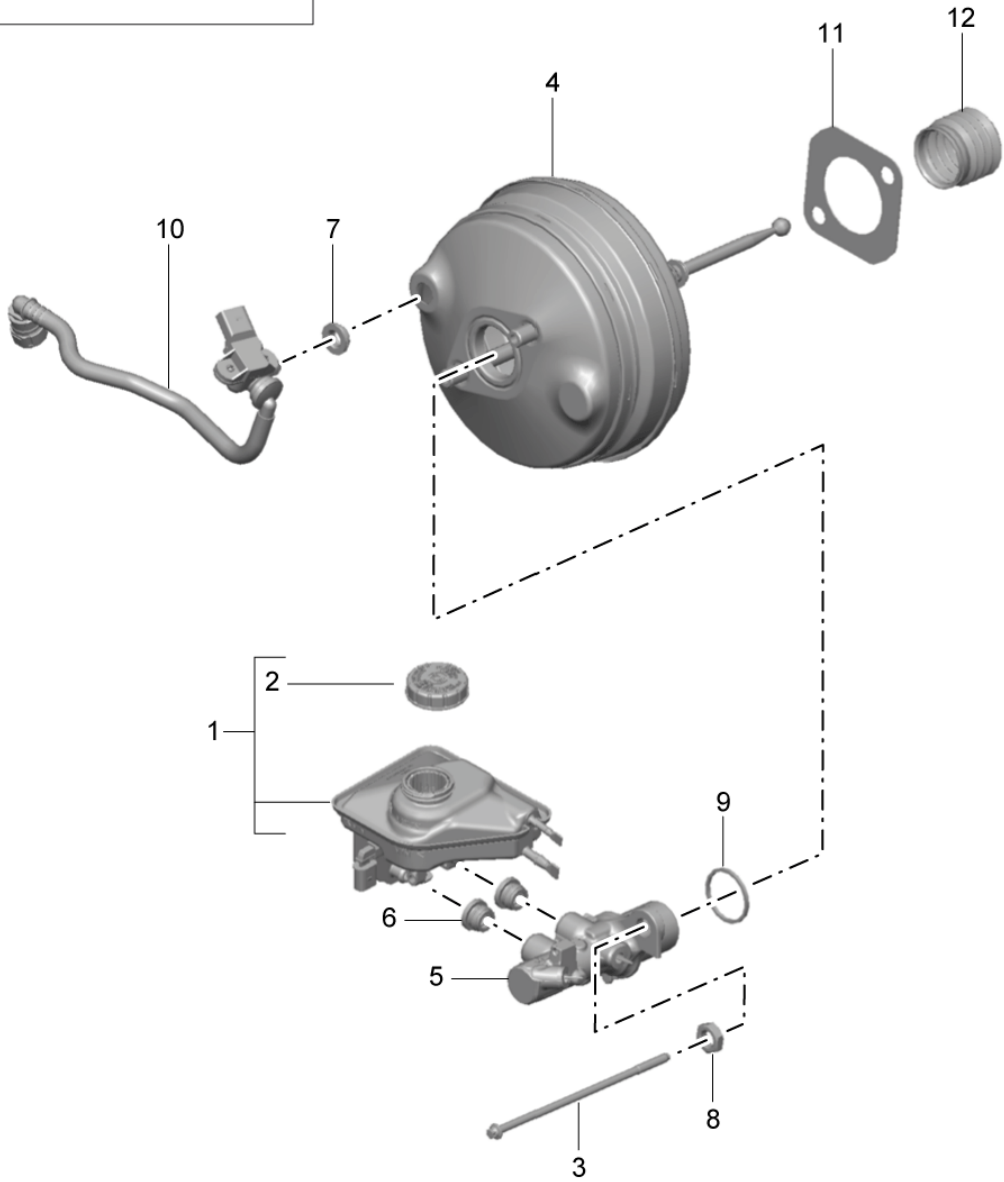

Model: 991-12

Model life 2012>>2016