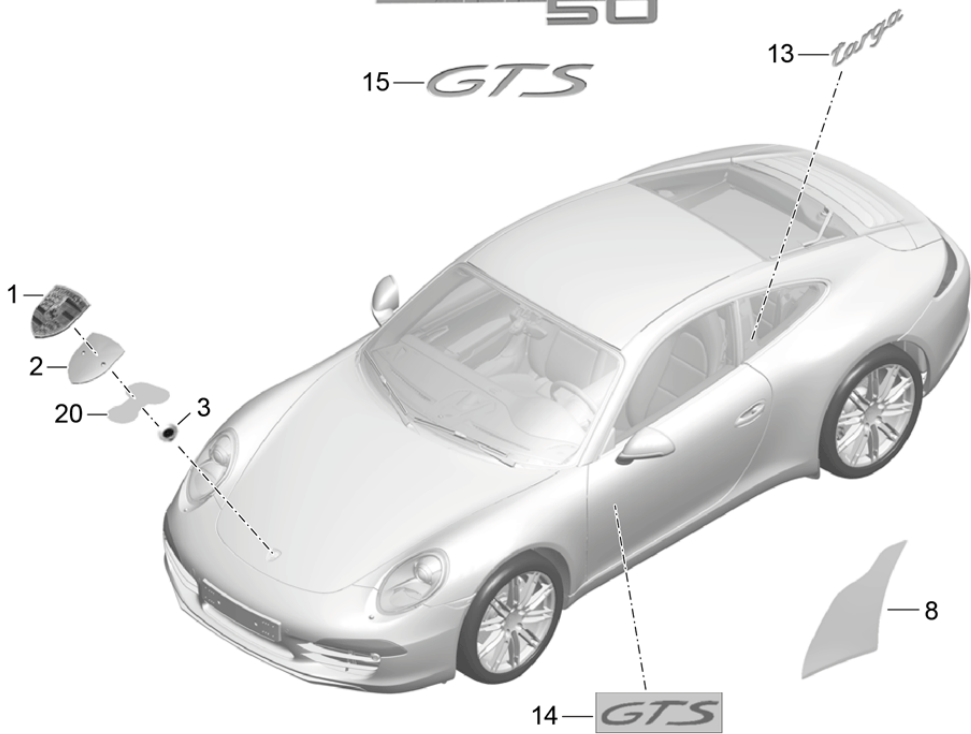

Model: 991-12

Model life 2012>>2016

4—P O R S C H E

5—Carrera S—7

6—911 4—9

10—Turbo

11—Targa

12—SLL50

15—GTS

Model: 991-12 Model life 2012>>2016

Pos	Part Number	Description	Remark	Qty	Model
		inscriptions/lettering Decorative fittings Stone guard film			
(1)	991 559 211 00	Porsche crest	front	1	
2	991 559 215 01	Underlay		1	
2	991 559 215 02	Underlay		1	
3	999 591 423 03	Tapping nut 3,0		2	
4	991 559 235 00	inscription *PORSCHE* chromed		1	PR:-011
(4)	991 559 235 90	inscription *PORSCHE* Black		1	PR:011
5	991 559 237 01	D - MJ 2015>> inscription *CARRERA* chromed		1	PR:-498, -911,-011
(5)	991 559 237 02	inscription *CARRERA* Black		1	PR:011,-498
6	991 559 231 01	D - MJ 2015>> inscription *911* chromed		1	PR:911
(6)	991 559 231 02	inscription *911* Small chromed		1	PR:-498, -911,-011
(6)	991 559 231 03	inscription *911* Black		1	PR:011,-498
(6)	991 559 231 04	D - MJ 2015>> inscription *911* Black		1	PR:011,911
7	991 559 243 01	D - MJ 2015>> inscription *S* chromed		1	PR:009,-498, -911,-011
8	991 504 835 00	Stone guard film Side part Discontinued part	left	1	
8	991 504 835 02	Stone guard film Side part Discontinued part	left	1	
(8)	991 504 836 00	Stone guard film Side part Discontinued part	right	1	
(8)	991 504 836 02	Stone guard film Side part Discontinued part	right	1	
9	991 559 241 01	inscription *4* chromed		1	PR:-498, -911,-011
(9)	991 559 241 02	inscription *4* Black		1	PR:011,-911, -498
10	991 559 247 00	D - MJ 2015>> inscription Turbo chromed		1	
11	991 559 309 00	inscription Targa Rear end		1	PR:-011, -498,-911