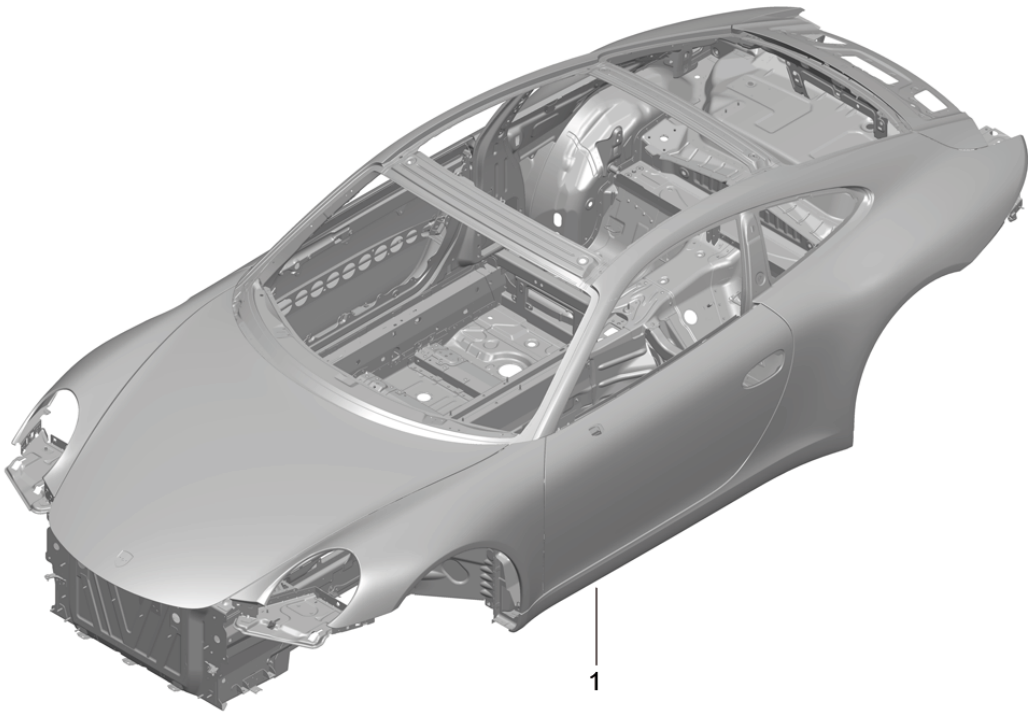

Model: 991-12

Model life 2012>>2016