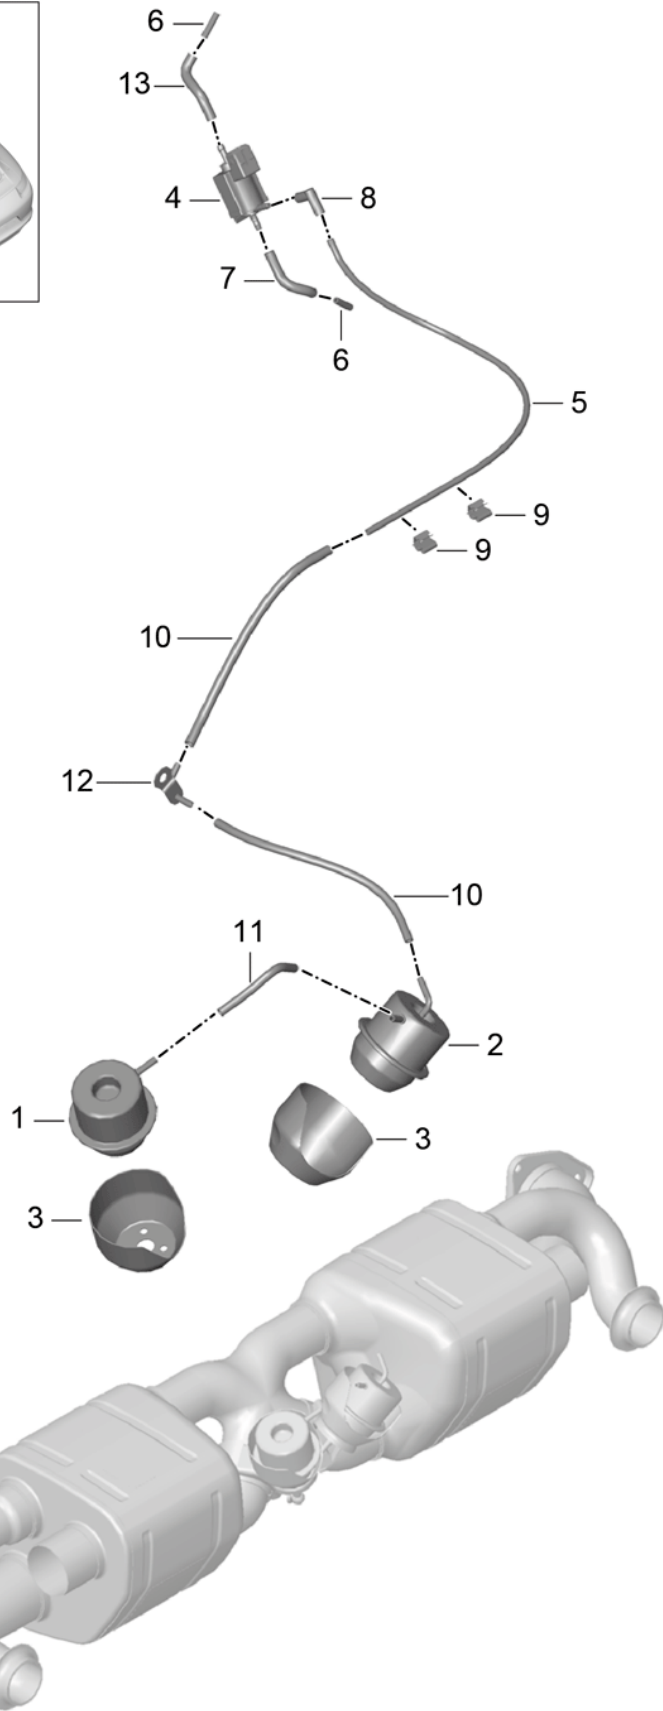

Model: 991-12

Model life 2012>>2016

Model: 991-12 Model life 2012>>2016

Pos	Part Number	Description	Remark	Qty	Model
		exhaust system Control			PR:176
1	991 111 381 01	Vacuum unit Discontinued part	left	1	
1	991 111 381 02	Vacuum unit	left	1	
2	991 111 382 00	Vacuum unit Discontinued part	right	1	
2	991 111 382 01	Vacuum unit	right	1	
3	991 111 383 00	Guard plate		2	
4	7PP 906 283	Change-over valve No longer use the part here		1	
4	7PP 906 283 B	Change-over valve No longer use the part here		1	
4	7PP 906 283 C	Change-over valve No longer use the part here		1	
4	7PP 906 283 F	Change-over valve		1	
4	7PP 906 283 F	F 99-FS111 979>> Change-over valve		1	
-	991 612 944 00	F also use: >> 99-FS111 978 Wire set for Change-over valve F >> 99-FS111 978	991 612 944 00	1	
-	900 918 005 40	Pipe		X	
5		Vacuum line Vacuum line L = 620MM Not Use		1	
5		Vacuum line L=420mm		1	
6		Vacuum line L = 20MM		2	
7	999 239 037 40	Hose L = 60MM		1	
8	948 110 126 00	Connecting piece No longer use the part here		1	
8	9A1 110 666 00	Connecting piece		2	
9	999 651 401 01	Cable fastener		2	
10	991 111 490 00	Vacuum hose L = 300mm No longer use the part here		1	
10	991 111 492 00	Vacuum hose use only in conjunction with:	L=190MM 991.111.488.00 POS.5;L=420MM	2	
11	991 111 491 00	Vacuum hose L = 80mm		1	
12	991 111 488 00	Bracket Use with:		1	
13	999 239 045 40	Heat protection 9A1.102.251.01 Molded hose L = 60MM		1