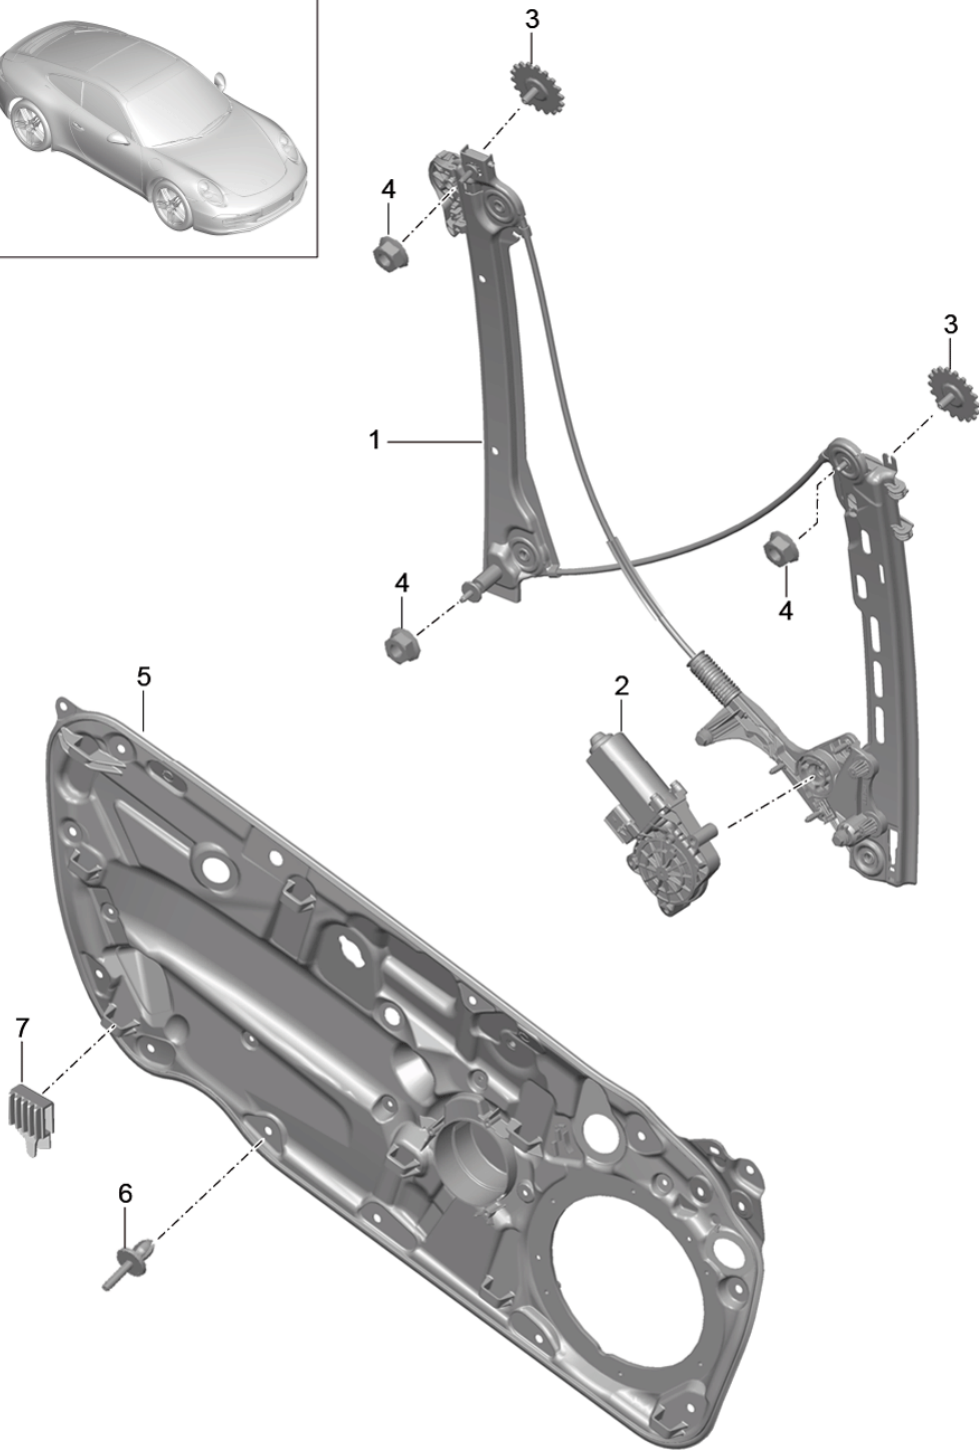

Model: 991-12

Model life 2012>>2016

Pos	Part Number	Description	Remark	Qty	Model
7	991 537 419 00	Bowden cable Door handle, exterior		2	
8	999 084 629 01	Hexagon nut M 6-SB		4	
9	958 538 916 00	emergency key with stipulated lock number State lock number		X	
10	991 537 723 01	Door handle 'Keyless Entry (KESSY)' strip primed	left	1	PR:625
(10)	991 537 724 01	Door handle 'Keyless Entry (KESSY)' strip primed	right	1	PR:625

Model: 991-12

Model life 2012>>2016