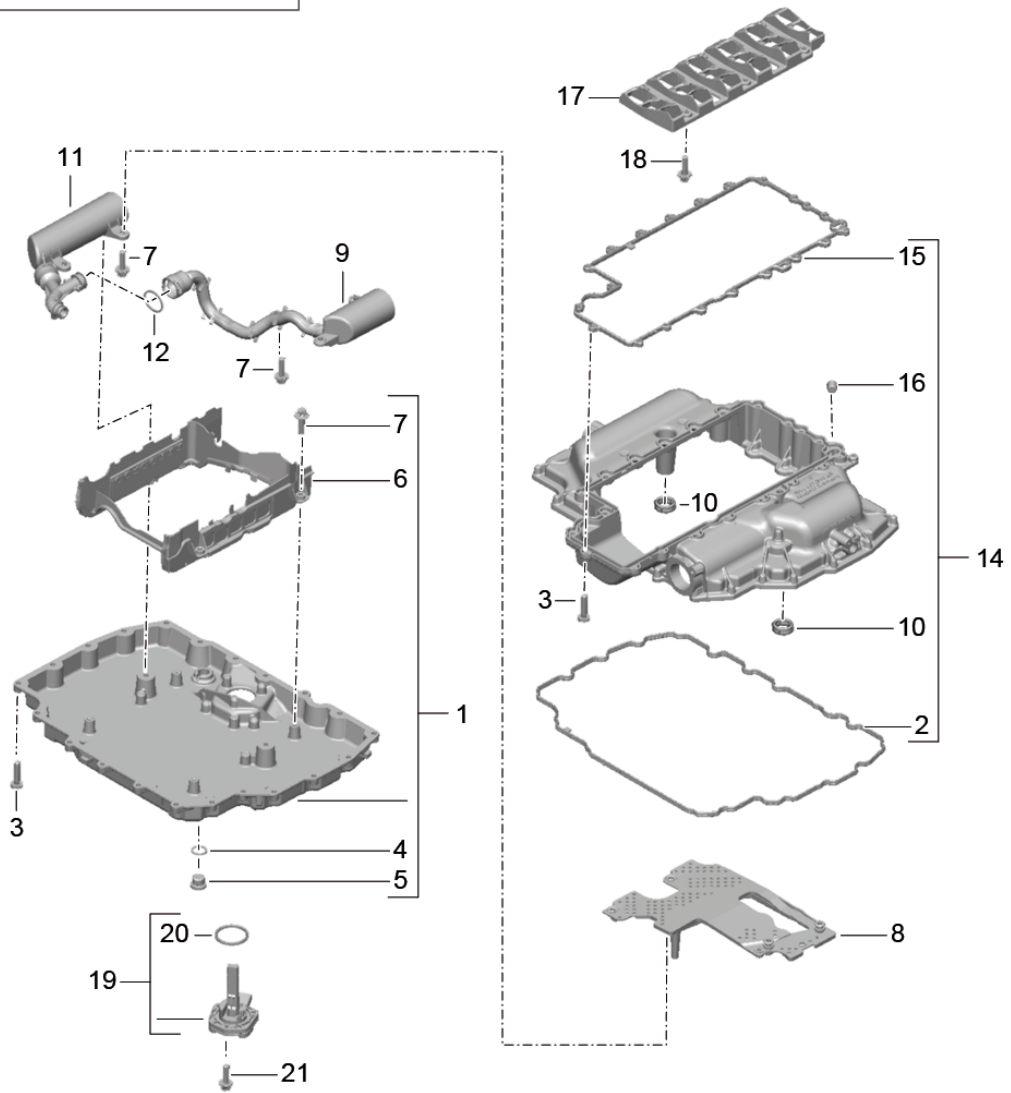

Model: 991-12

Model life 2012>>2016

Model: 991-12

Model life 2012>>2016

Pos	Part Number	Description	Remark	Qty	Model
1	9A1 107 032 75	oil sump oil sump Lower part No longer use the part here		1	
1	9A1 107 032 76	oil sump Lower part		1	
2	9A1 107 325 02	gasket for oil sump		1	
3	9A1 107 313 00	Torx screw M 6 X 25		44	
4	900 123 106 30	seal ring A 18 X 24		1	
5	900 219 020 31	sealing plug M 18 X 1,5		1	
6	9A1 107 243 75	filler plate		1	
7	900 385 019 01	Torx screw M6 x 20		10	
8	9A1 107 420 01	oil separator		1	
9	9A1 107 383 01	oil separator		1	
10	9A1 107 327 00	seal ring		2	
11	9A1 107 380 01	oil separator		1	
12	999 707 651 40	O-ring 20,0 x 3,8		2	
14	9A1 107 031 20	oil sump-upper part		1	
15	9A1 107 315 03	gasket for oil sump		1	
16	900 063 010 01	sealing plug M8 X 1,0		1	
17	9A1 101 010 01	oil separator		1	
18	900 385 019 01	Torx screw M6 X 20		6	
19	958 606 160 10	oil level sensor		1	
20	038 103 196 B	seal ring		1	
21	900 385 072 01	Torx screw BM 6 X 25		3