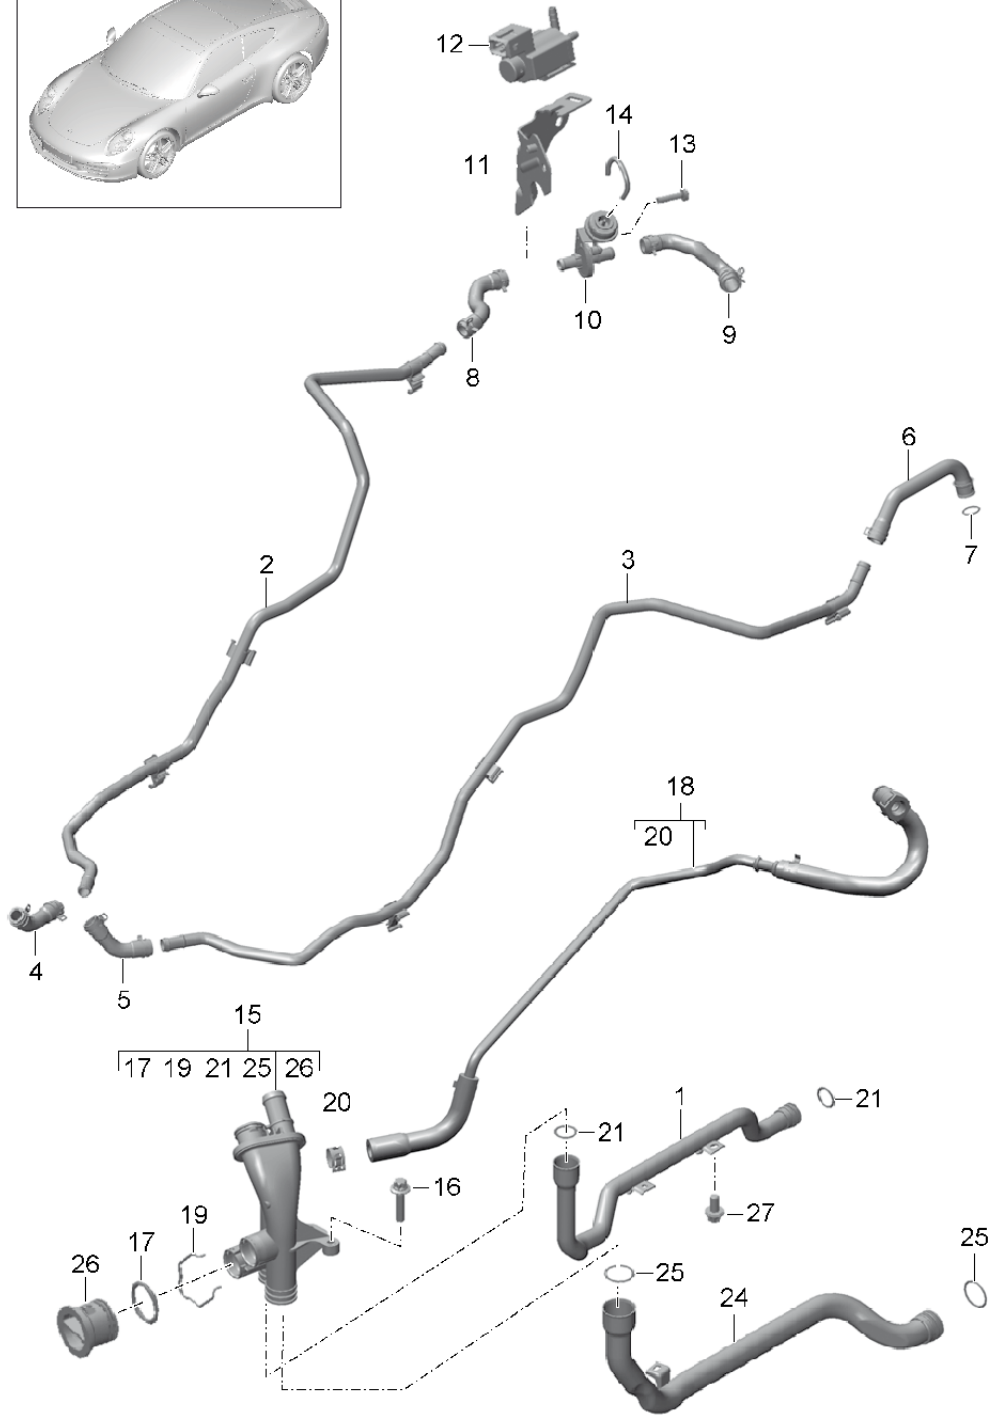

Model: 991-12

Model life 2012>>2016

Model: 991-12 Model life 2012>>2016

Pos	Part Number	Description	Remark	Qty	Model
		Connection Water pipe Control Water cooling			
1	9A1 106 620 01	Water pipe		1	
2	991 106 181 03	Heater pipeline Supply		1	
3	991 106 182 03	Heater pipeline Return line		1	
4	991 106 212 01	Water hose		1	
5	991 106 222 01	Water hose		1	
6	991 106 822 01	Water hose Return line		1	
7	996 106 801 01	O-ring		1	
8	991 106 814 02	Water hose		1	
9	991 106 813 04	Heating hose Supply		1	
10	991 307 573 00	Disc valve		1	
11	991 106 584 02	Bracket		1	
12	7PP 906 283	Change-over valve No longer use the part here		1	
12	7PP 906 283 B	Change-over valve No longer use the part here		1	
12	7PP 906 283 C	Change-over valve No longer use the part here		1	
12	7PP 906 283 F	Change-over valve No longer use the part here		1	
12	7PP 906 283 F	Change-over valve F 99-FS111 979>>		1	
12	7PP 906 283 F	Change-over valve also use: F >> 99-FS111 978	991 612 944 00	1	
-	991 612 944 00	Wire set for Change-over valve F >> 99-FS111 978		1	
13	999 073 415 01	flat round head bolt M 4 X 16		1	
14	999 239 041 40	Hose 3,5 X 2,0 X 120		1	
15	9A1 106 010 02	Connection (complete)		1	
16	900 385 072 01	Torx screw M 6 X 25		2	
17	999 707 590 40	O-ring 21,35 X 3,00		3	
18	9A1 106 550 00	Breather line		1	PR:-X51
(18)	9A1 106 550 45	Breather line D - MJ 2013>> Discontinued part		1	A103+ PR:X51
(18)	9A1 106 550 46	Breather line D - MJ 2013>>		1	A103+ PR:X51
19	997 106 802 04	Spring clip		3	
20	999 512 686 09	Hose clamp B 17 X 12		1	
21	999 707 517 40	O-ring 22 X 3		4	
22	900 385 009 01	Torx screw M 6 X 16		4	
23	900 385 041 01	Torx screw M 6 X 12		1	
24	9A1 106 625 01	Water pipe Return line		1	
25	999 707 589 40	O-ring 31 X 3		2