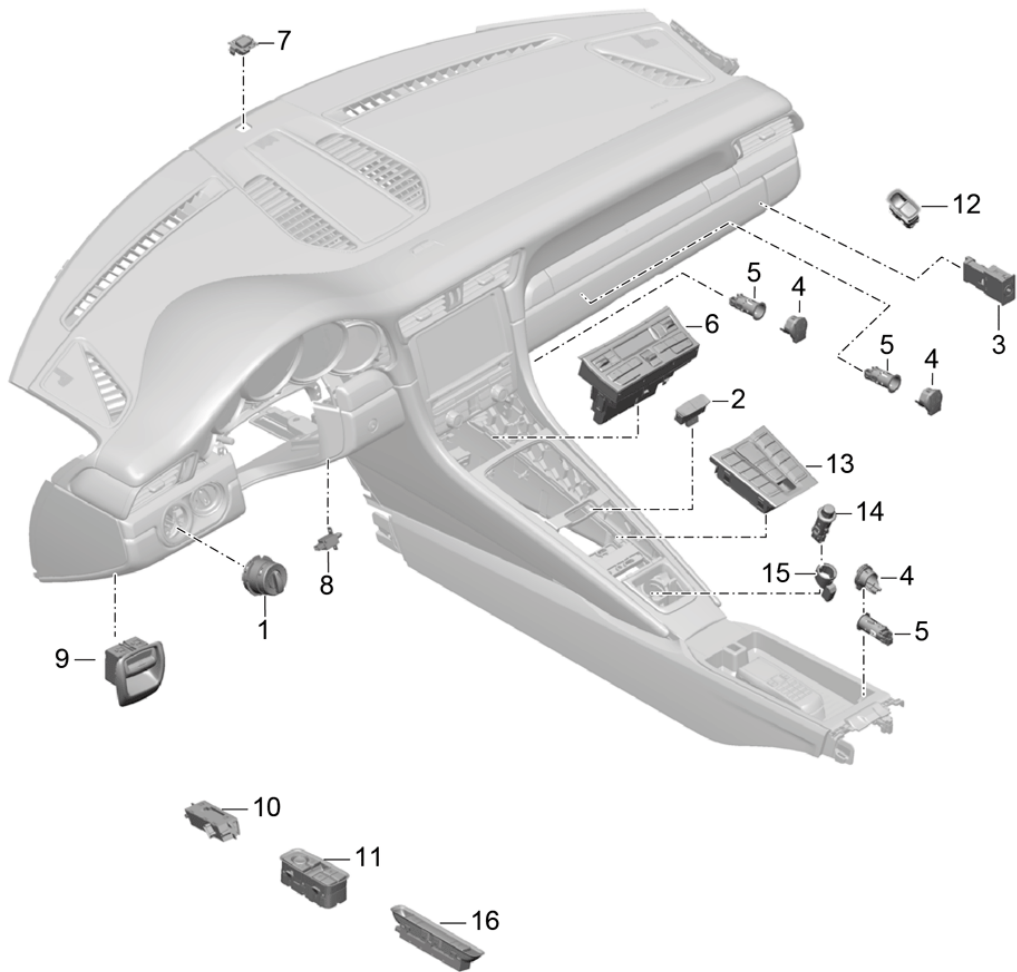

Model: 991-12

Model life 2012>>2016

Model: 991-12 Model life 2012>>2016

Pos	Part Number	Description	Remark	Qty	Model
1	970 613 533 05	Switch Control panel Air conditioning switch for lighting D >> - MJ 2012		1	
1	970 613 533 05 DML 970 613 533 07	Matt Black/hi-gloss chrome switch for lighting D - MJ 2013>>		1	
2	970 613 533 07 DML 991 613 332 00	Matt Black/hi-gloss chrome Combined switch Hazard warning light sw. Central locking system		1	
3	991 613 332 00 A05 958 613 165 00	Matt black Switch Airbag		1	PR:899
4	997 652 104 00	clamping ring		3	
		with:			
5	970 652 105 00	Cover Socket		3	
6	991 653 201 06	Control panel Air conditioning D >> - MJ 2012		1	PR:573,-342, -541
6	991 653 201 06 DML 991 653 201 11	Matt Black/hi-gloss chrome Control panel Air conditioning D - MJ 2013>>		1	CARRERA 2/2S PR:573,-342, -541,-IY2
6	991 653 201 11 DML 991 653 201 12	Matt Black/hi-gloss chrome Control panel Air conditioning D - MJ 2013>>		1	CARRERA 4/4S PR:573,-342, -541,-IY2
6	991 653 201 12 DML 991 653 201 13	Matt Black/hi-gloss chrome Control panel Air conditioning D - MJ 2013>> - MJ 2013		1	PR:573,-342, -541,IY2
6	991 653 201 13 DML 991 653 201 15	Matt Black/hi-gloss chrome Control panel Air conditioning D - MJ 2014>> - MJ 2014		1	PR:573,-342, -541
6	991 653 201 15 DML 991 653 201 15	Matt Black/hi-gloss chrome Control panel Air conditioning D - MJ 2015>> - MJ 2015		1	PR:573,-342, -541,IY1
(6)	991 653 201 15 DML 991 653 201 17	Matt Black/hi-gloss chrome Control panel Air conditioning D - MJ 2015>> - MJ 2015		1	PR:573,-342, -541,IY2
(6)	991 653 201 17 DML 991 653 201 17	Matt Black/hi-gloss chrome Control panel Air conditioning D - MJ 2016>>		1	PR:573,-342, -541
(6)	991 653 201 17 DML 991 653 203 06	Matt Black/hi-gloss chrome Control panel Air conditioning D >> - MJ 2012		1	PR:342,573, -541
(6)	991 653 203 06 DML 991 653 203 11	Matt Black/hi-gloss chrome Control panel Air conditioning D - MJ 2013>>		1	CARRERA 2/2S PR:342,573, -541,-IY2
(6)	991 653 203 11 DML 991 653 203 12	Matt Black/hi-gloss chrome Control panel Air conditioning D - MJ 2013>>		1	CARRERA 4/4S PR:342,573, -541,-IY2
	991 653 203 12 DML	Matt Black/hi-gloss chrome