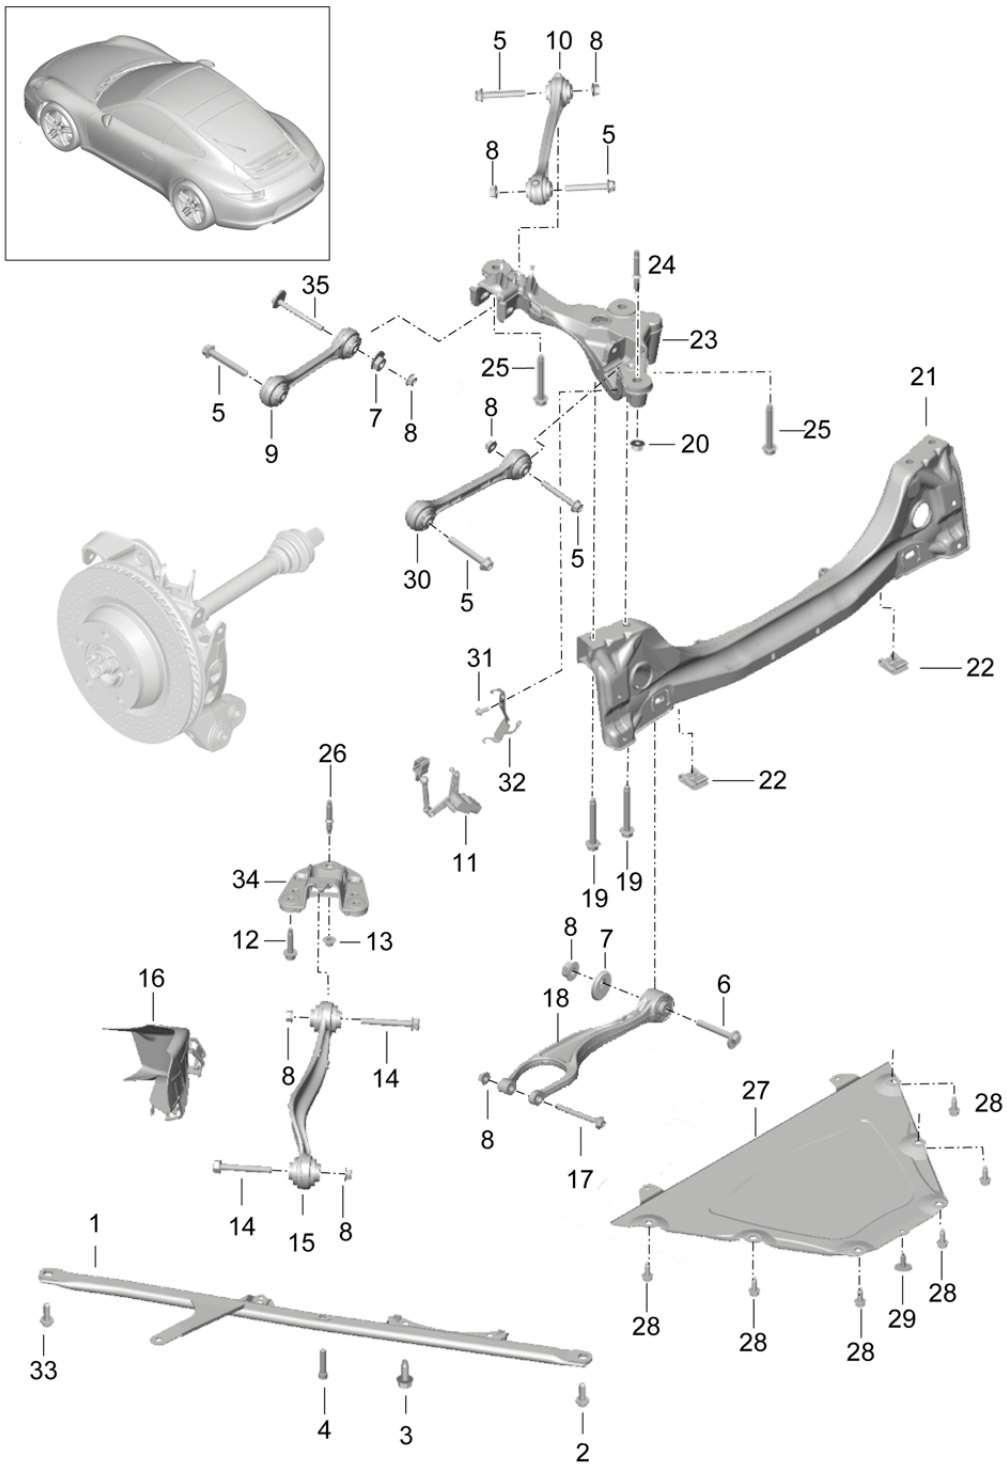

Model: 991-12 Model life 2012>>2016

Pos	Part Number	Description	Remark	Qty	Model
		Rear axle Wheel carrier Wheel hub			
1	991 331 111 03	Wheel carrier	left	1	
		Discontinued part			
1	991 331 111 04	Wheel carrier	left	1	
(1)	991 331 112 03	Wheel carrier	right	1	
		Discontinued part			
(1)	991 331 112 04	Wheel carrier	right	1	
2	999 053 057 01	angular ball bearing 47 X 85 X 52		2	
(2)	298 407 621	angular ball bearing 47 X 85 X 52		2	
		Discontinued part			
(2)	971 407 621	angular ball bearing 47 X 85 X 52		2	
3	996 331 661 01	Cover		2	
4	999 217 042 03	Hexagon bolt M 8 x 35		8	
5	970 331 605 02	Wheel hub D >> - MJ 2012		2	
5	991 331 605 03	Wheel hub D - MJ 2013>>		2	PR:-478
6	999 084 135 01	Hexagon nut M 22 X 1,5 Discontinued part		2	
6	999 084 135 02	Hexagon nut M 22 X 1,5		2	
7	991 606 407 01	speed sensor		2	
8	900 067 117 04	Socket head bolt M6 X 16		2	
9	999 217 116 01	Hexagon bolt M 6 X 16		4	
10	991 609 401 00	bracket for speed sensor D >> - MJ 2012	left	1	
(10)	991 609 401 01	bracket for speed sensor D - MJ 2013>>	left	1	
(10)	991 609 402 00	bracket for speed sensor	right	1	
(10)	991 609 402 01	bracket for speed sensor D - MJ 2013>>	right	1	
11	997 361 605 92	Spacer ring		2	PR:XRP,-478
12	991 331 607 00	Wheel hub D - MJ 2015>>		2	PR:478
13	991 341 901 00	1 set attachment parts comprising: Driving pin Fastening screw		2 5 5	PR:478

Model: 991-12

Model life 2012>>2016