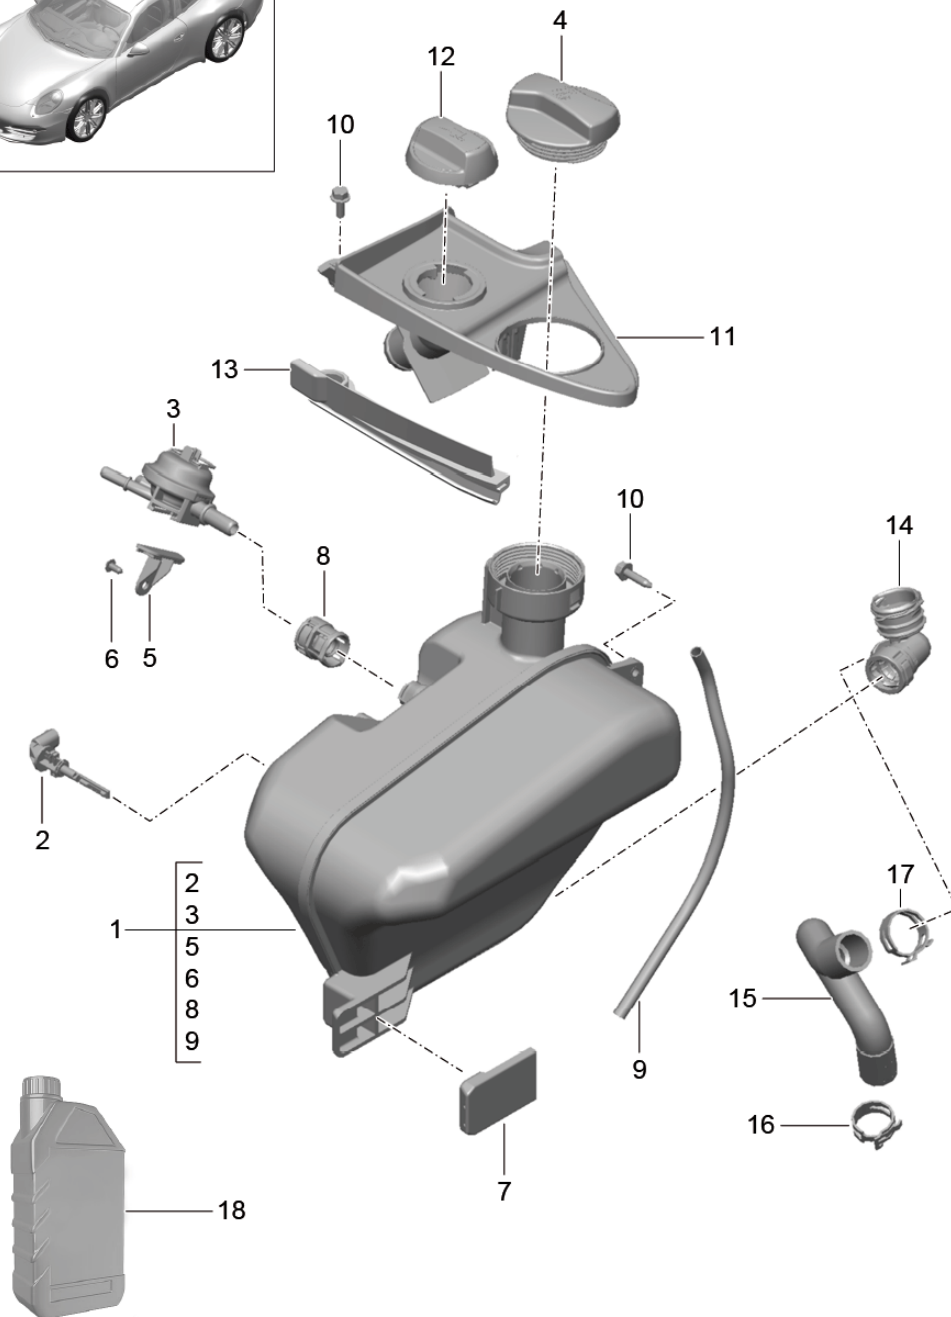

Model: 991-12

Model life 2012>>2016

Model: 991-12 Model life 2012>>2016

Pos	Part Number	Description	Remark	Qty	Model
		Water cooling 4			
		Water reservoir			
		Oil inlet			
1	991 106 157 03	Water reservoir		1	
2	970 606 503 00	water level sender		1	
		Water reservoir			
3	7P5 121 671	Bleed valve		1	
		Discontinued part			
3	7P5 121 671 A	Bleed valve		1	
4	991 106 457 01	End cap		1	
		Coolant			
5	991 106 449 01	Bracket		1	
		Bleed valve			
6	999 919 164 01	fillister hd. bolt		1	
		M 5 x 12			
7	991 106 357 01	Rubber holder		1	
8	999 230 595 40	Coupling		1	
9	991 106 297 00	Overflow hose		1	
10	900 378 317 01	Hexagon bolt		2	
		M 6 x 25			
11	991 107 273 03	Filler tube		1	
		engine oil			
12	991 107 475 00	End cap		1	
		Discontinued part			
12	991 107 475 01	End cap		1	
13	991 106 473 00	Seal		1	
14	9A1 106 535 00	Coupling		1	
15	9A1 106 852 00	Water hose		1	
16	999 512 658 09	Hose clamp		1	
		B 27 X 12			
17	999 512 661 09	Hose clamp		1	
		B 30 X 12			
18	000 043 301 47	Coolant additive	1.0 Ltr.	X	
		discontinued part			
(18)	000 043 305 15	Coolant additive	1.0 Ltr.	X	
(18)	000 043 301 48	Coolant additive	20ltr.	X	
		discontinued part			
(18)	000 043 305 16	Coolant additive	20ltr.	X	
(18)	000 043 305 64	Cleaning solution	20ltr.	1