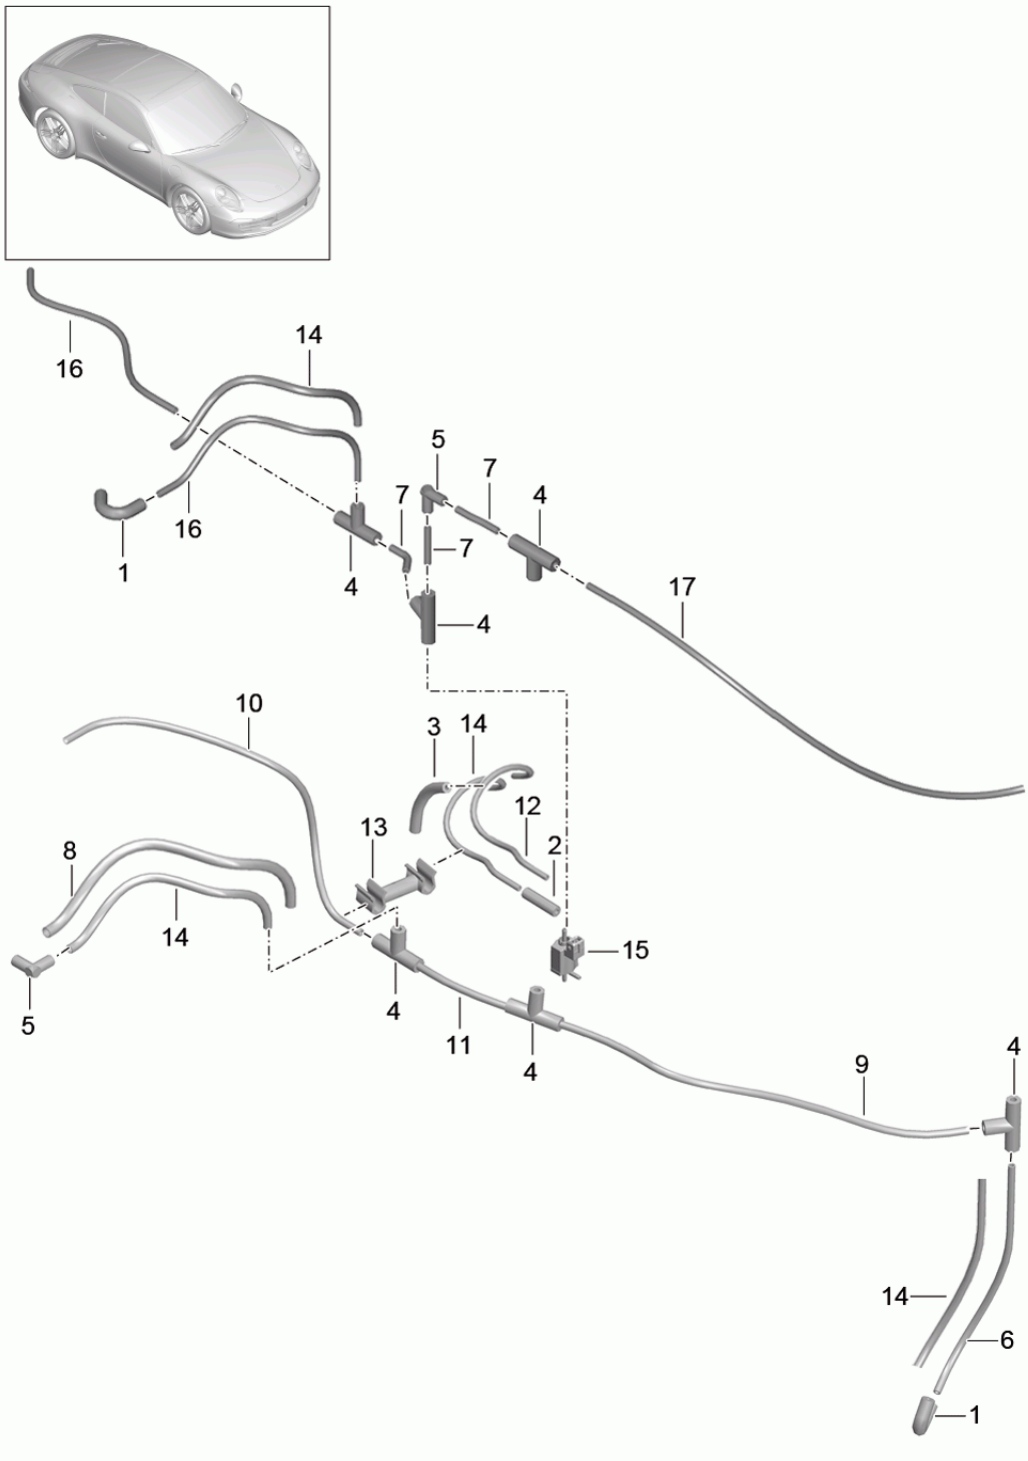

Model: 991-12

Model life 2012>>2016

Model: 991-12 Model life 2012>>2016

Pos	Part Number	Description	Remark	Qty	Model
		vacuum system			A104
		Engine			
1	928 574 717 05	Molded hose		2	A104
1	928 574 717 07	Molded hose		2	A104
		No longer use the part here			
1	9P1 129 487	Molded hose		2	A104
2	999 239 040 40	Connecting piece 3,5 X 2,0 X 28		1	
3	999 239 045 40	Molded hose 3,5 X 2,0 X 60		1	A104
4	06E 133 794	t-piece		6	A104
5	9A1 110 666 00	Connecting piece		X	
-	900 918 005 40	Pipe 5,0 X 1,0 modify in workshop	Running meter	X	
		Shorten			
6		shorten to:	185MM	1	
7		shorten to:	30MM	5	A104
8		shorten to:	280MM	1	
9		shorten to:	420MM	1	A104
10		shorten to:	350MM	1	
11		shorten to:	70MM	1	A104
-	000 043 205 01	Pipe 4,0 X 1,0 modify in workshop	Running meter	*	
		Shorten			
12		shorten to:	230MM	1	
13	999 507 866 40	Line holder 5 - 5		1	
14	999 181 445 40	Protective hose L=200MM		3	A104
15	7PP 906 283	Change-over valve		1	A104
		No longer use the part here			
15	7PP 906 283 B	Change-over valve		1	A104
		No longer use the part here			
15	7PP 906 283 C	Change-over valve		1	A104
		No longer use the part here			
15	7PP 906 283 F	Change-over valve		1	A104
		F 99-FS111 979>>			
15	7PP 906 283 F	Change-over valve		1	A104
		also use:	991 612 944 00		
-	991 612 944 00	F >> 99-FS111 978 Wire set for Change-over valve		1	
		F >> 99-FS111 978			
-	900 918 005 40	Pipe 5,0 X 1,0 modify in workshop	Running meter	X	
		Shorten			
16		Vacuum line L = 220MM		2	
17		Vacuum line L = 420MM		1