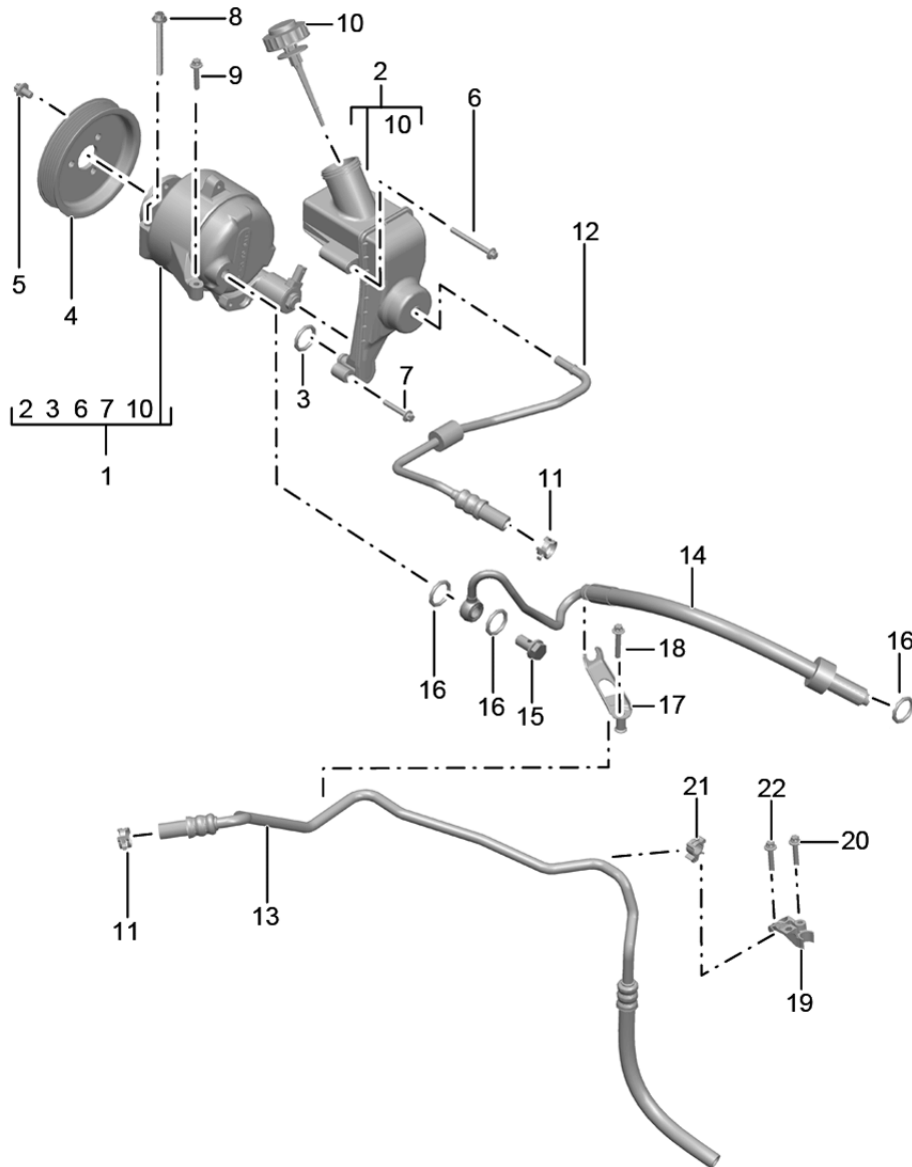

Model: 991-12

Model life 2012>>2016

Model: 991-12 Model life 2012>>2016

Pos	Part Number	Description	Remark	Qty	Model
		Lines Engine PDCC			PR:031,352
1	9A1 359 921 03	Pump Discontinued part		1	
1	9A1 359 021 03	Pump see Technical information Group 1 22/12 Discontinued part		1	
1	9A1 359 021 04	Pump		1	
2	9A1 359 081 03	container	with:	1	
3	999 701 184 40	O-ring O-ring 12,3 X 2,15 No longer use the part here		1	
4	9A1 147 123 00	pulley		1	
5	900 385 099 01	Torx screw BM 8 X 12		3	
6	900 385 276 01	Torx screw M 6 X 60		1	
7	900 385 270 01	Hexagon head bolt M 6 X 35		1	
8	900 385 091 01	Hexagon head bolt BM 8 X 60		2	
9	900 385 048 01	Torx screw BM 6 X 30		1	
10	9A1 359 223 00	Cover		1	
11	999 512 744 01	Clamp B 19 X 12		2	
12	9A1 359 229 02	return line		1	
13	9A1 359 227 02	return line		1	
14	9A1 359 235 04	Pressure line	with:	1	
		Banjo bolt	with:	1	
15	999 230 288 01	O-ring Banjo bolt M 14 X 1,5		2	
16	999 707 446 40	O-ring 18 X 2,5		2	
17	9A1 359 335 02	Bracket Discontinued part		1	
17	9A1 359 335 03	Bracket		1	
18	900 385 017 01	Torx screw Bm 6 X 35		1	
19	9A1 359 339 02	Bracket		1	
20	900 385 048 01	Torx screw M 6 X 30		1	
21	999 507 906 40	Bracket 12,00		1	
22	900 385 072 01	Torx screw BM 6 X 25		1	
-	000 043 206 56	Pentosin		1