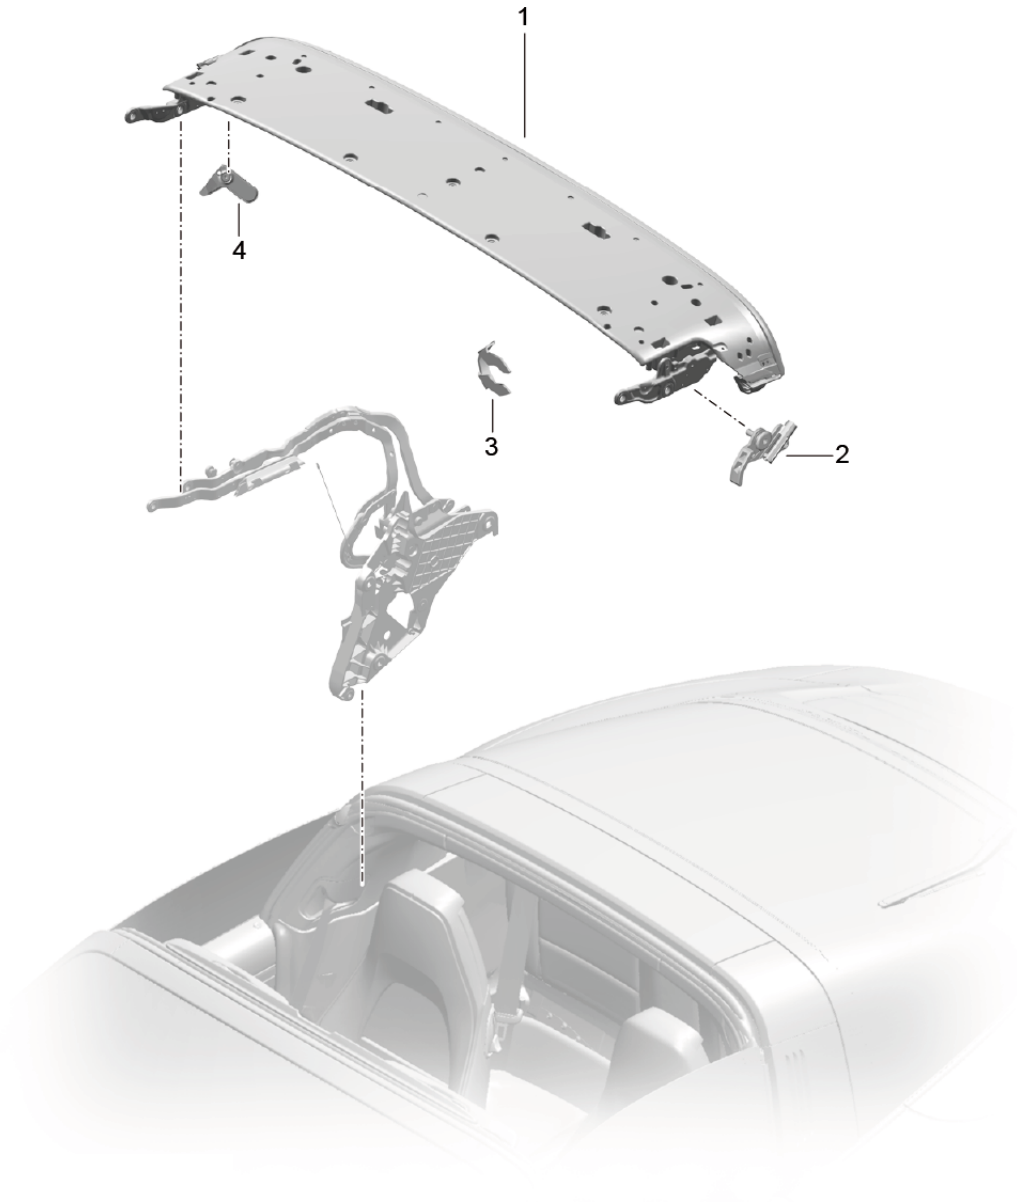

Model: 991-12

Model life 2012>>2016

Pos	Part Number	Description	Remark	Qty	Model
		top frame Individual parts			Cabrio
1	991 561 943 00	Roof arch Roof arch with:	front	1	
2	991 561 945 00	Fasteners Roof arch with:	rear	1	
3	991 561 947 00	Fasteners Rear window frame Mount Trim		1	
3	991 561 947 01	D >> - MJ 2013 Rear window frame Mount Trim		1	
4	991 561 215 00	D - MJ 2014>> Roof arch with:	rear lower	1	
5	991 561 513 00	Accessories tension wire		2	
6	991 561 055 00	Console tension wire		2	
7	991 561 819 00	adjusting screw		2	

Model: 991-12

Model life 2012>>2016