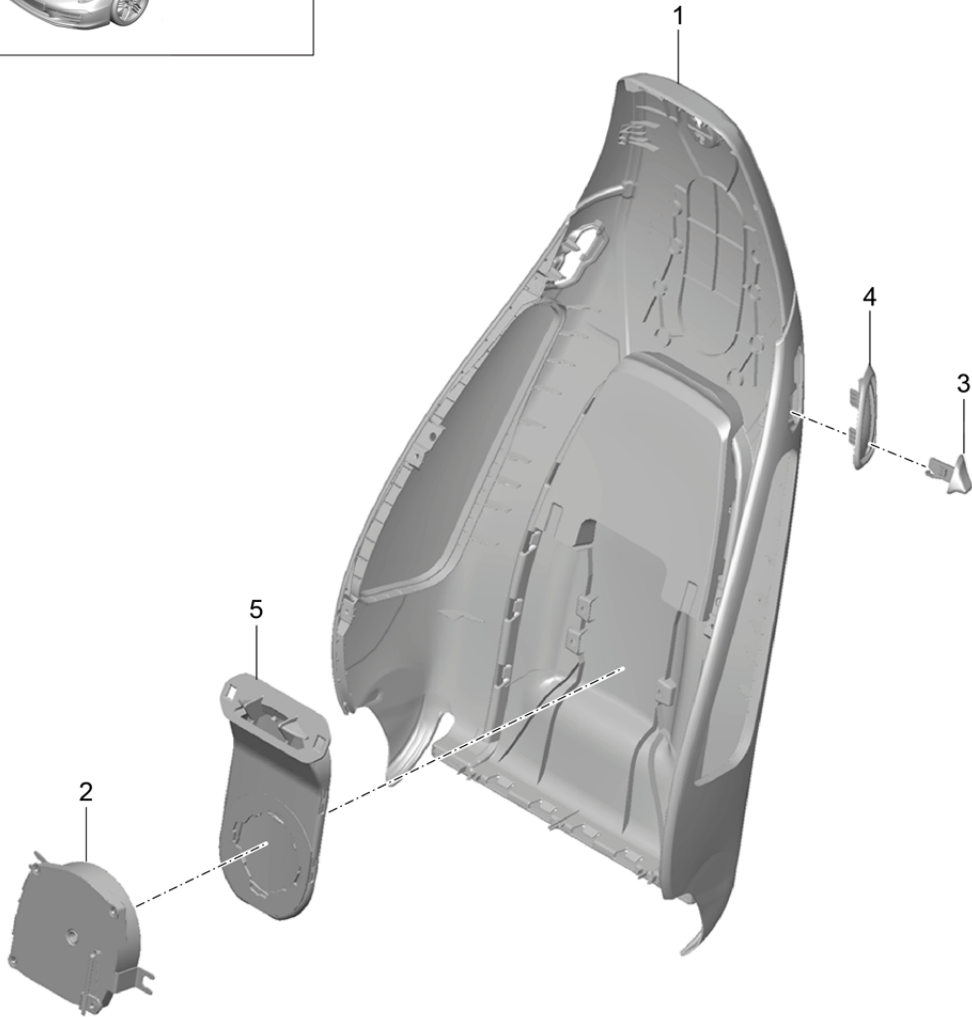

Model: 991-12

Model life 2012>>2016