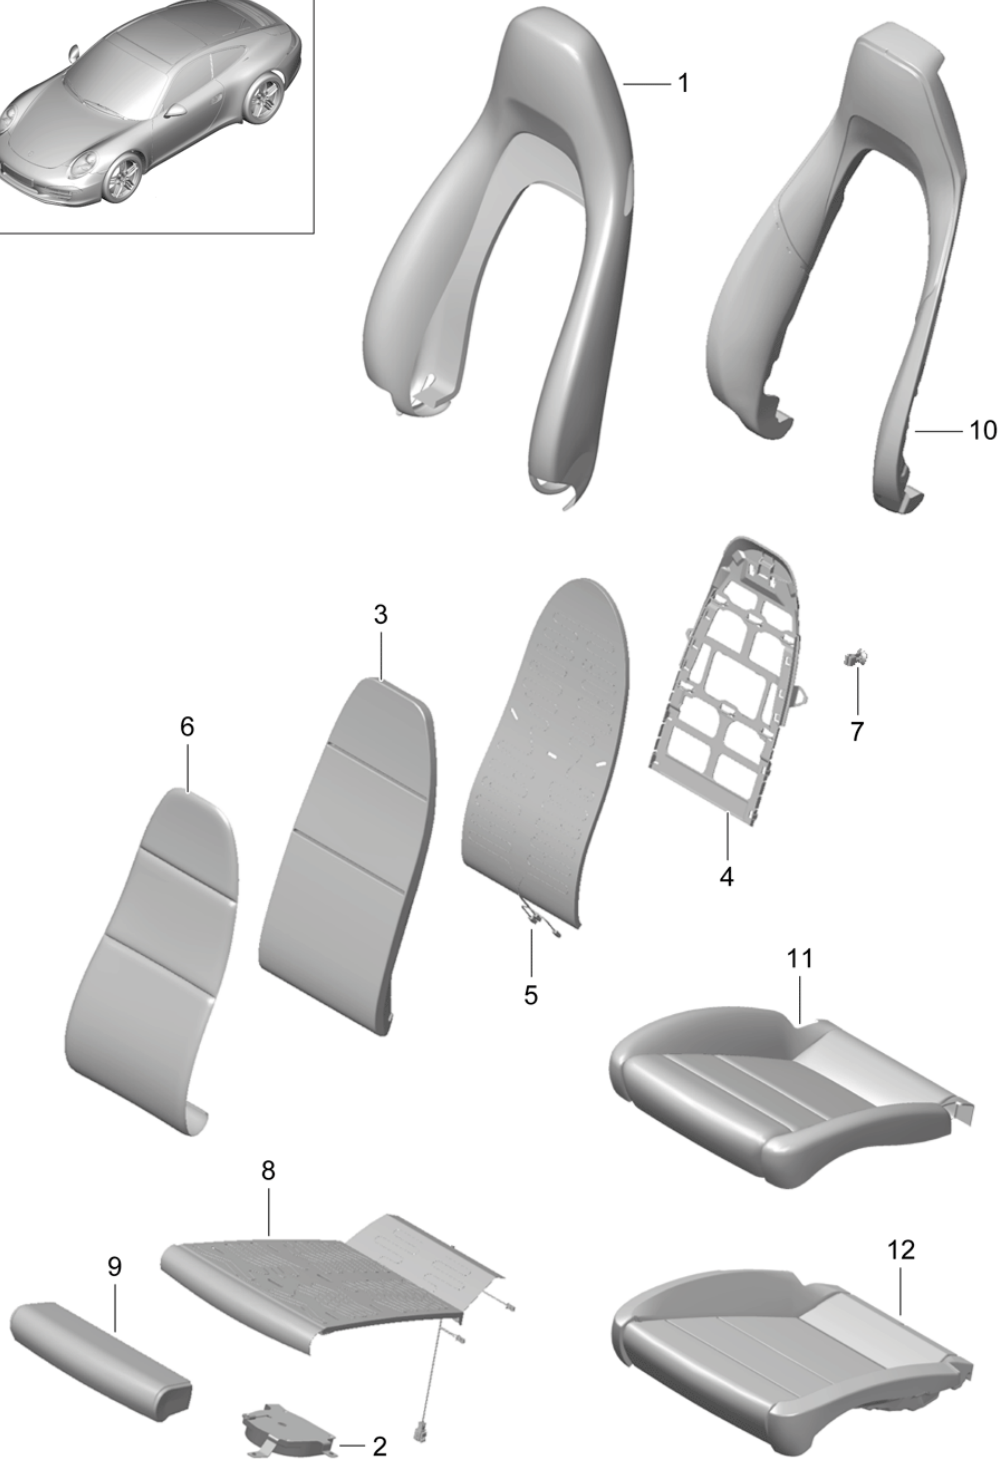

Model: 991-12

Model life 2012>>2016