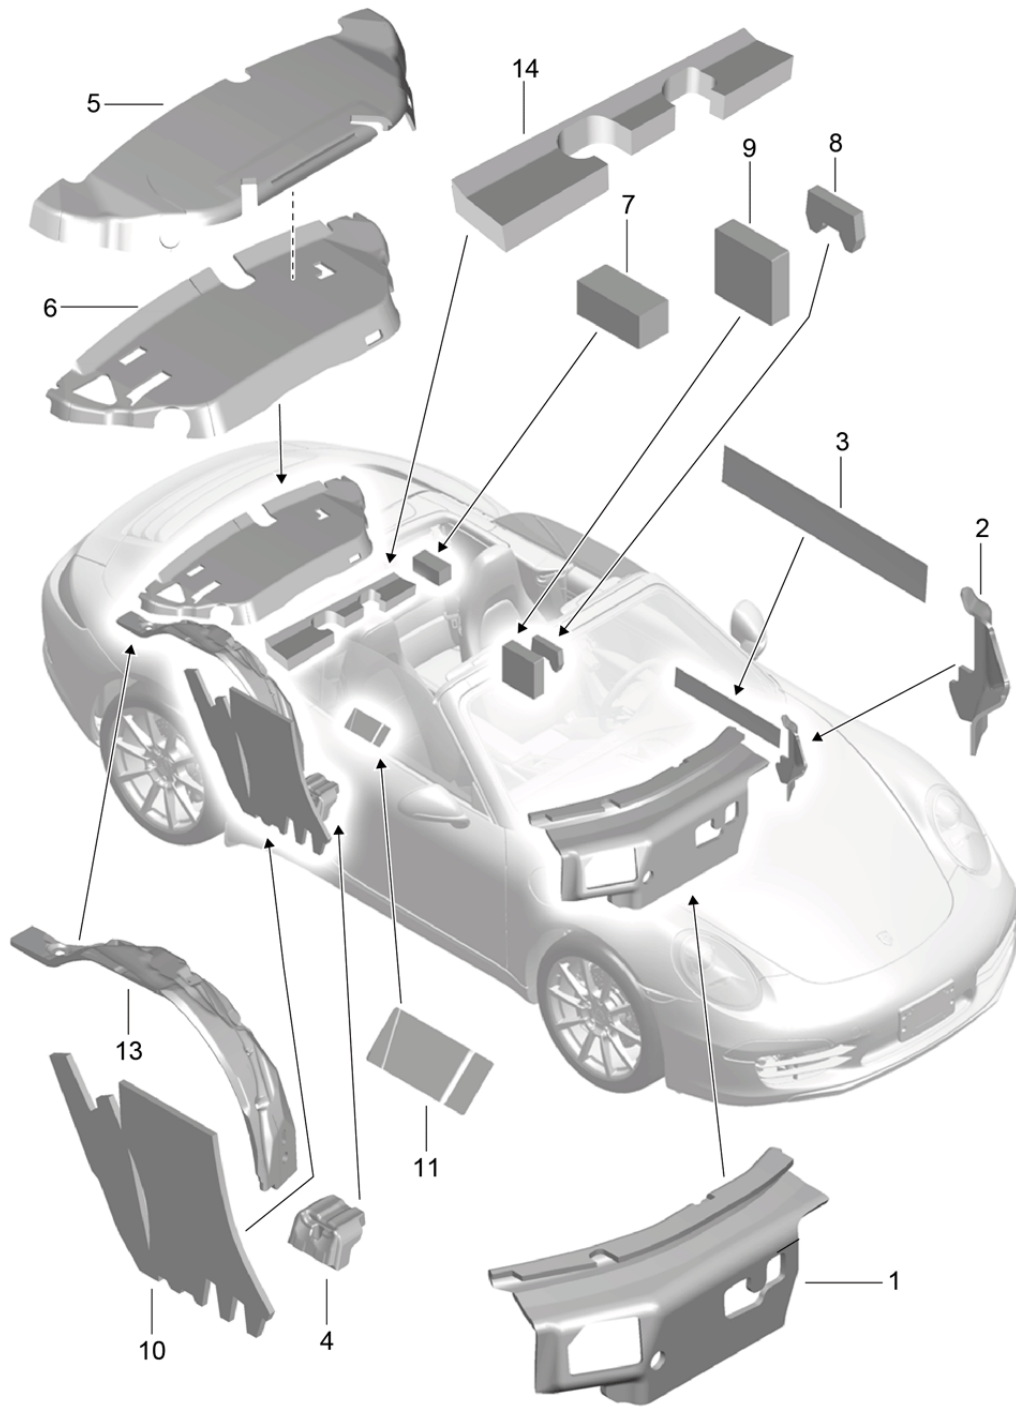

Model: 991-12

Model life 2012>>2016

Model: 991-12

Model life 2012>>2016

Pos	Part Number	Description	Remark	Qty	Model
		Body			Cabrio
1	991 556 723 00	Sound proofing 1 Sound absorber	lhd	1	PR:098
(1)	991 556 724 00	Firewall Sound absorber	rhd	1	PR:099
2	991 556 605 01	Firewall Sound absorber	left	1	
(2)	991 556 606 00	Wheel housing Sound absorber	front right	1	
3	997 556 531 01	Wheel housing	front	1	
4	991 556 541 00	Sound absorber for door		2	
5	991 556 611 02	Sound absorber	lower	1	
6	991 556 711 01	B-pillar Sound absorber		1	
7	991 556 821 00	Convertible top tray	outer	1	
8	991 556 543 00	Sound absorber	inner	1	
9	991 556 803 00	Engine bay Sound absorber		1	
10	991 556 546 00	Mounting backrest		1	
(10)	991 556 545 00	Sound absorber	right	1	
11	991 556 503 00	Sound absorber	left	1	
13	991 556 658 01	Rear bulkhead Damping	inner	1	
(13)	991 556 657 01	Sound absorber	rear	1	
14)	991 556 643 01	Wheel housing Sound absorber	right rear	1	
		Wheel housing	left	1	Targa
		rear panel			
		D - MJ 2014>>