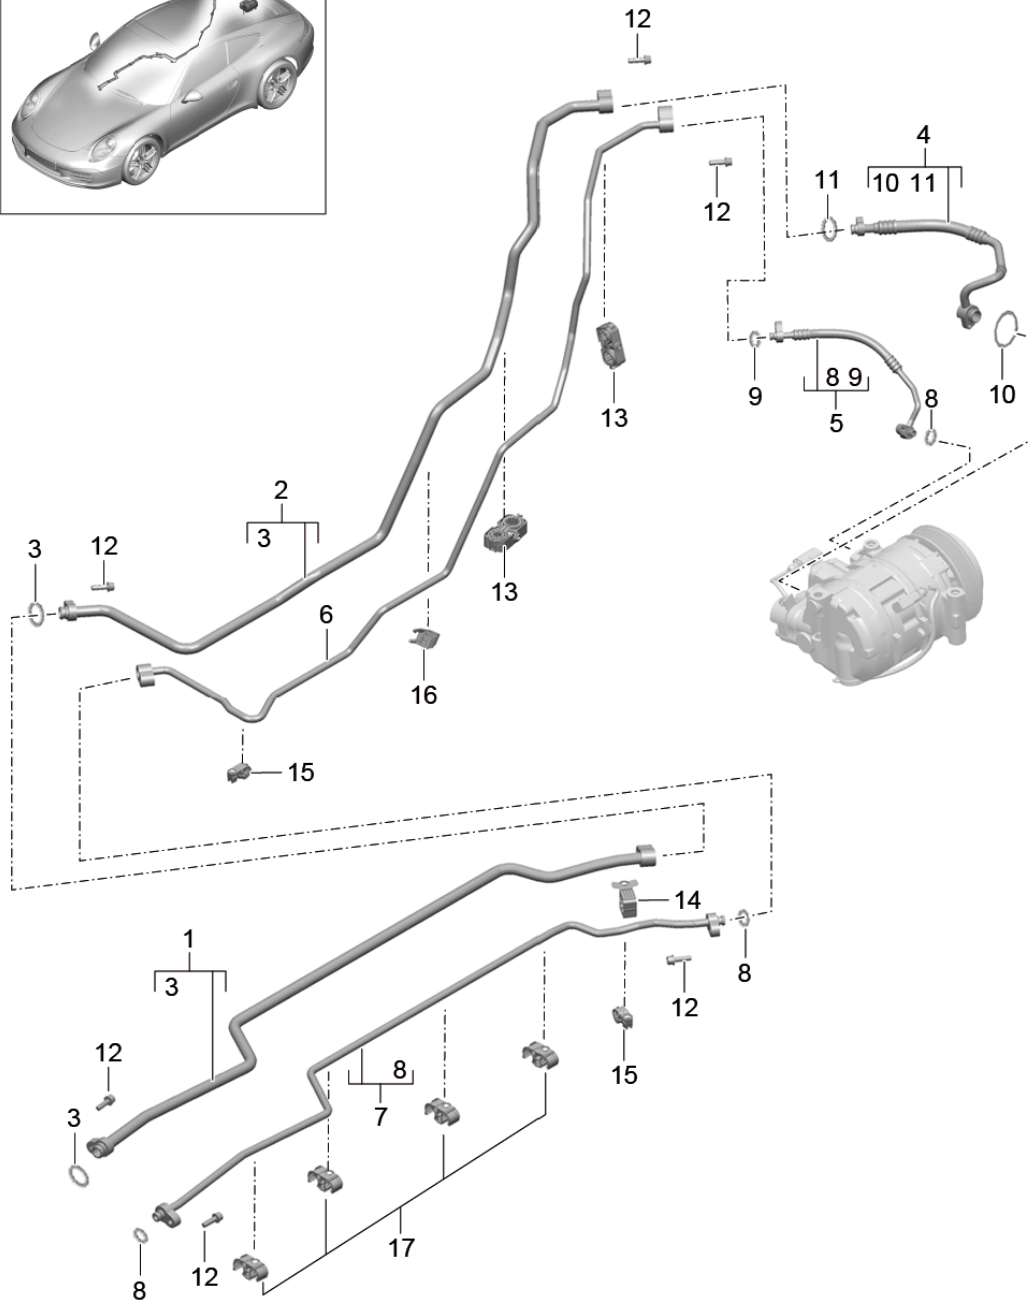

Model: 991-12

Model life 2012>>2016

Pos	Part Number	Description	Remark	Qty	Model
25	944 573 143 01	Drier		1	
26	999 512 349 01	Hose clamp A 50-70/ 9		1	
27	991 573 827 01	Bracket		2	
28	999 507 497 40	Spreader rivet 8,0x14,0		2	
29	991 573 843 00	Bracket		1	
30	955 613 137 02	Pressure sensor		1	

Model: 991-12

Model life 2012>>2016