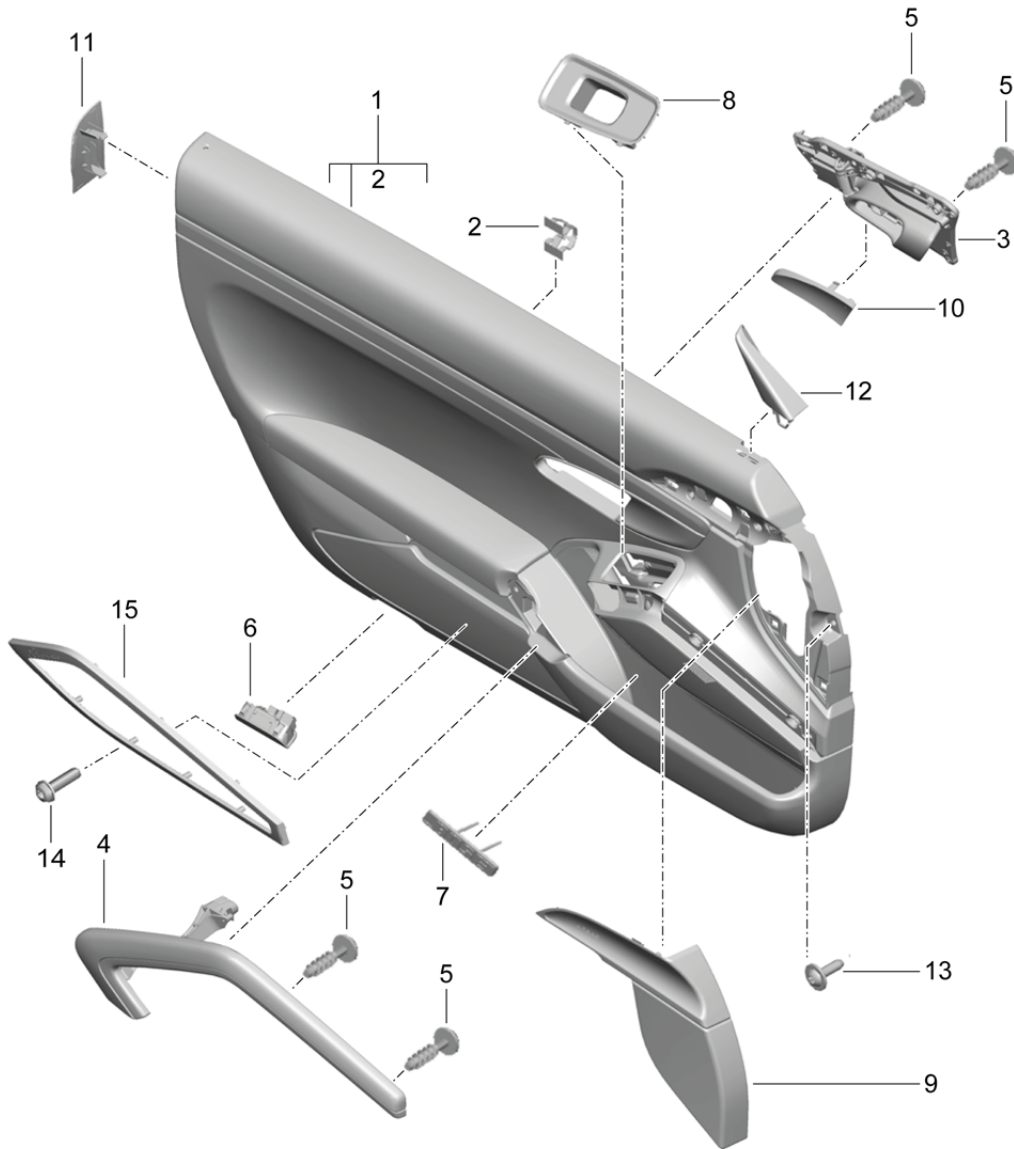

Model: 991-12

Model life 2012>>2016