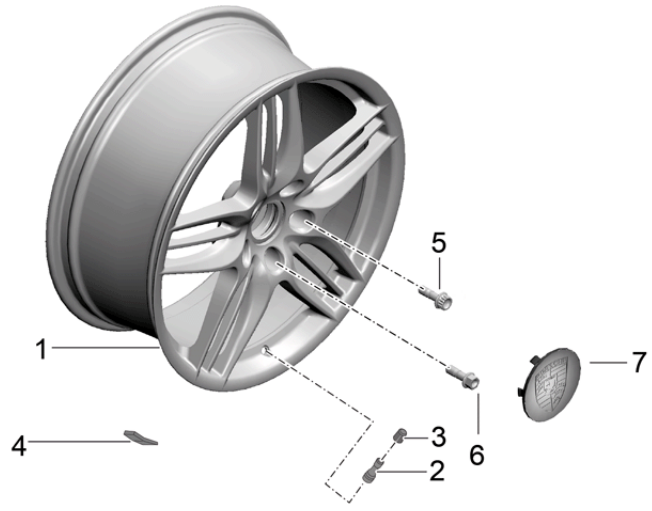

Model: 991-12

Model life 2012>>2016