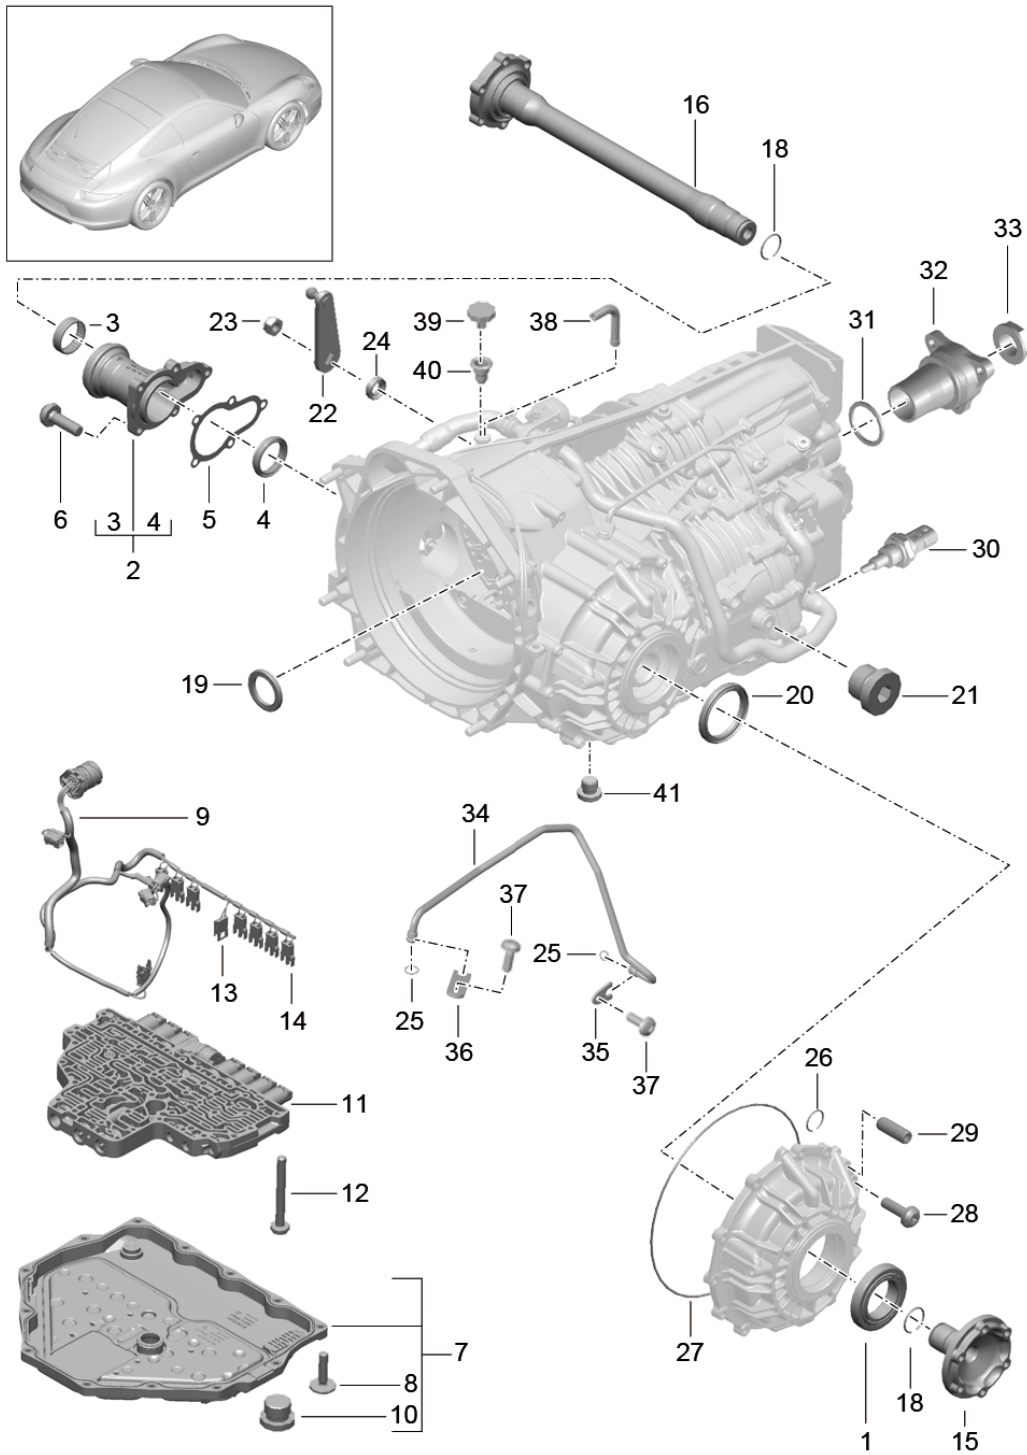

Model: 991-12

Model life 2012>>2016

Model: 991-12

Model life 2012>>2016

Pos	Part Number	Description	Remark	Qty	Model
		- PDK - Gearbox Individual parts			CG105,CG135
1	9G1 332 803 00	Shaft oil seal 64X82X8		1	
		No longer use the part here			
1	9G1 332 803 01	Shaft oil seal 64X82X8		1	
2	9G1 321 959 00	Housing neck (complete)		1	
		Discontinued part			
2	9G1 321 059 00	Housing neck (complete)		1	
3	9G1 332 850 00	needle bearing - 42,0 X 47,0 X 13,0		1	
4	9G1 332 804 00	Shaft oil seal 42 X 55 X 7		1	
5	9G1 321 259 00	Seal flange		1	
6	9G1 332 801 00	Torx screw M8 X 25		5	
7	9G1 321 025 00	oil sump (complete)		1	
8	9G1 321 801 00	Torx screw M6 X 25		13	
9		Wire set Control unit Not available			
10	9G1 321 825 01	sealing plug Included seal ring		1	
11	9G1 317 015 05	Control unit Hydraulic		1	PR:219
		- PDK -			
11	9G1 317 015 35	Control unit Hydraulic		1	PR:221
		- PDK -			
12	9G1 317 801 00	Screw M6x55		20	
13	9G1 317 697 00	Connector housing pressure regulator		2	
14	9G1 317 698 00	Connector housing		6	
15	9G1 332 208 55	Solenoid valve Drive flange Short		1	
		Discontinued part			
15	9G1 332 028 55	Drive flange Short		1	
16	9G1 332 209 55	Drive flange Long		1	
		Discontinued part			
16	9G1 332 029 55	Drive flange Long		1	
18	9G1 332 820 00	snap ring D36 x 2,6		2	
19	9G1 116 807 00	Shaft oil seal for Coupling 40 x 57 x 6		1	
20	9G1 332 806 00	Shaft oil seal 40X52 / 55X40		1	
21	970 321 805 00	Seal bolt with sealing ring		3