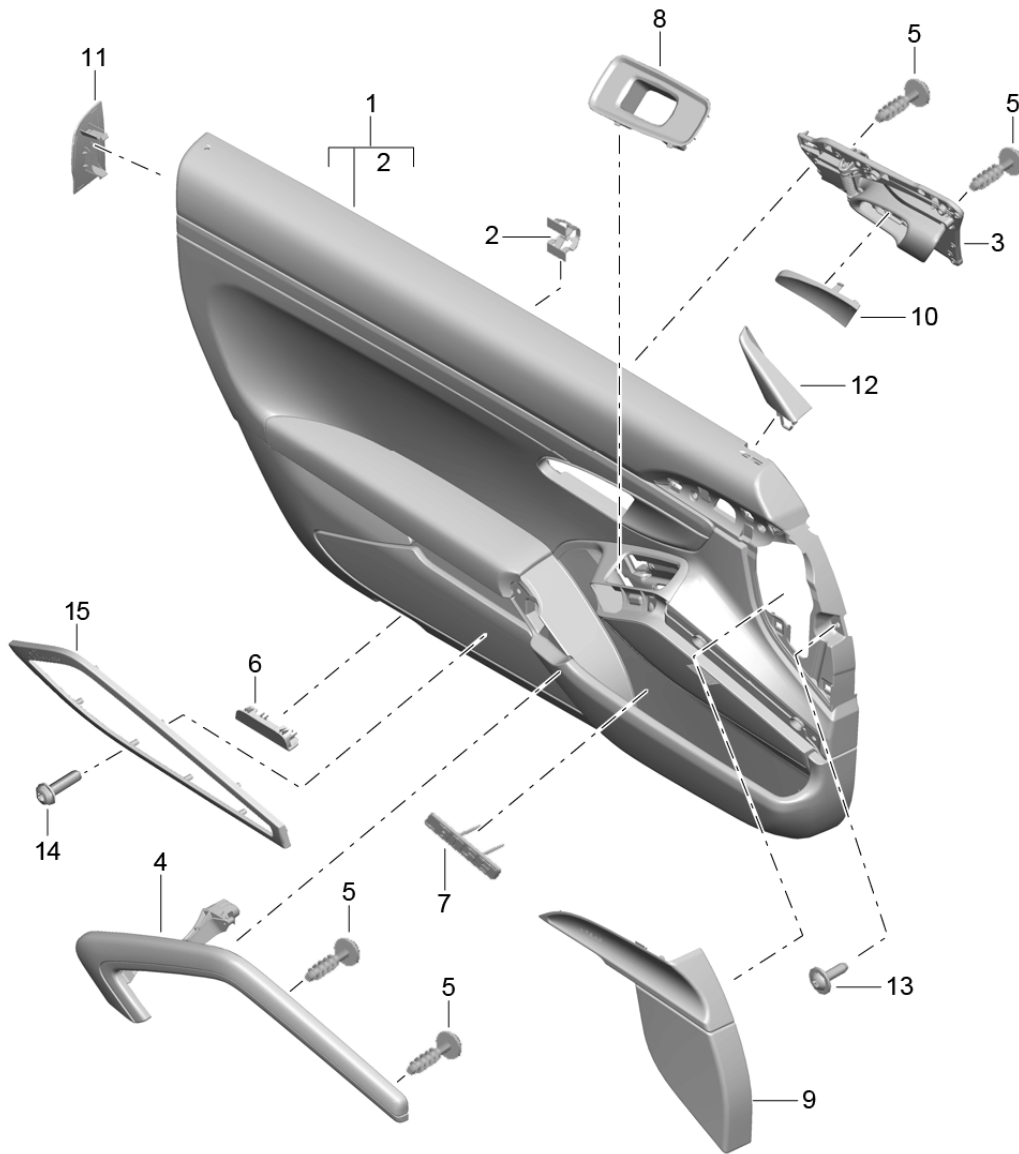

Model: 991-12

Model life 2012>>2016