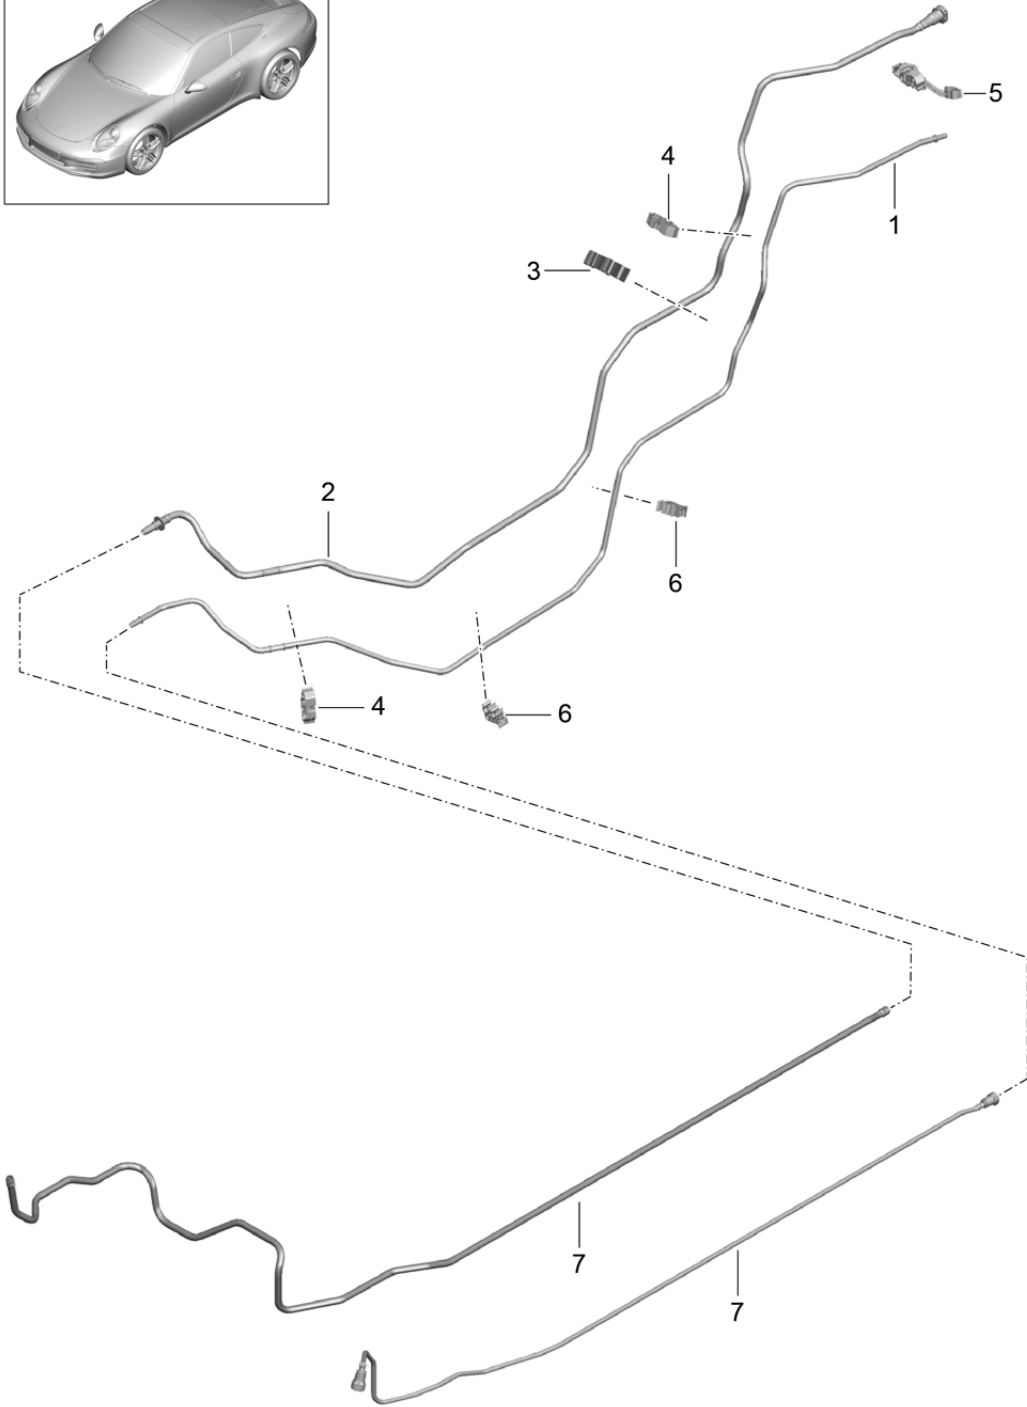

Model: 991-12

Model life 2012>>2016

Model: 991-12

Model life 2012>>2016

Pos	Part Number	Description	Remark	Qty	Model
1	991 201 265 00	Fuel system Fuel line Pressure line	rear rear	1	PR:250
(1)	991 201 265 01	Fuel line Pressure line Discontinued part	rear	1	PR:487
(1)	991 201 265 02	Fuel line Pressure line Discontinued part	rear	1	PR:487
(1)	991 201 965 00	Fuel line Pressure line	rear	1	PR:487
2	991 201 355 00	Purge-air line	rear	1	PR:250
(2)	991 201 355 02	Purge-air line Discontinued part	rear	1	PR:487
(2)	991 201 355 03	Purge-air line	rear	1	PR:487
3	999 507 488 40	Cable holder 5,0 / 10,0		1	
4	999 507 269 40	Cable holder 8,0 / 12,0		2	
5	991 201 835 00	Cable holder		1	
6	999 507 270 40	Cable holder 8,0 / 10,0		2	
7		Fuel line see illustration:	front 201-005