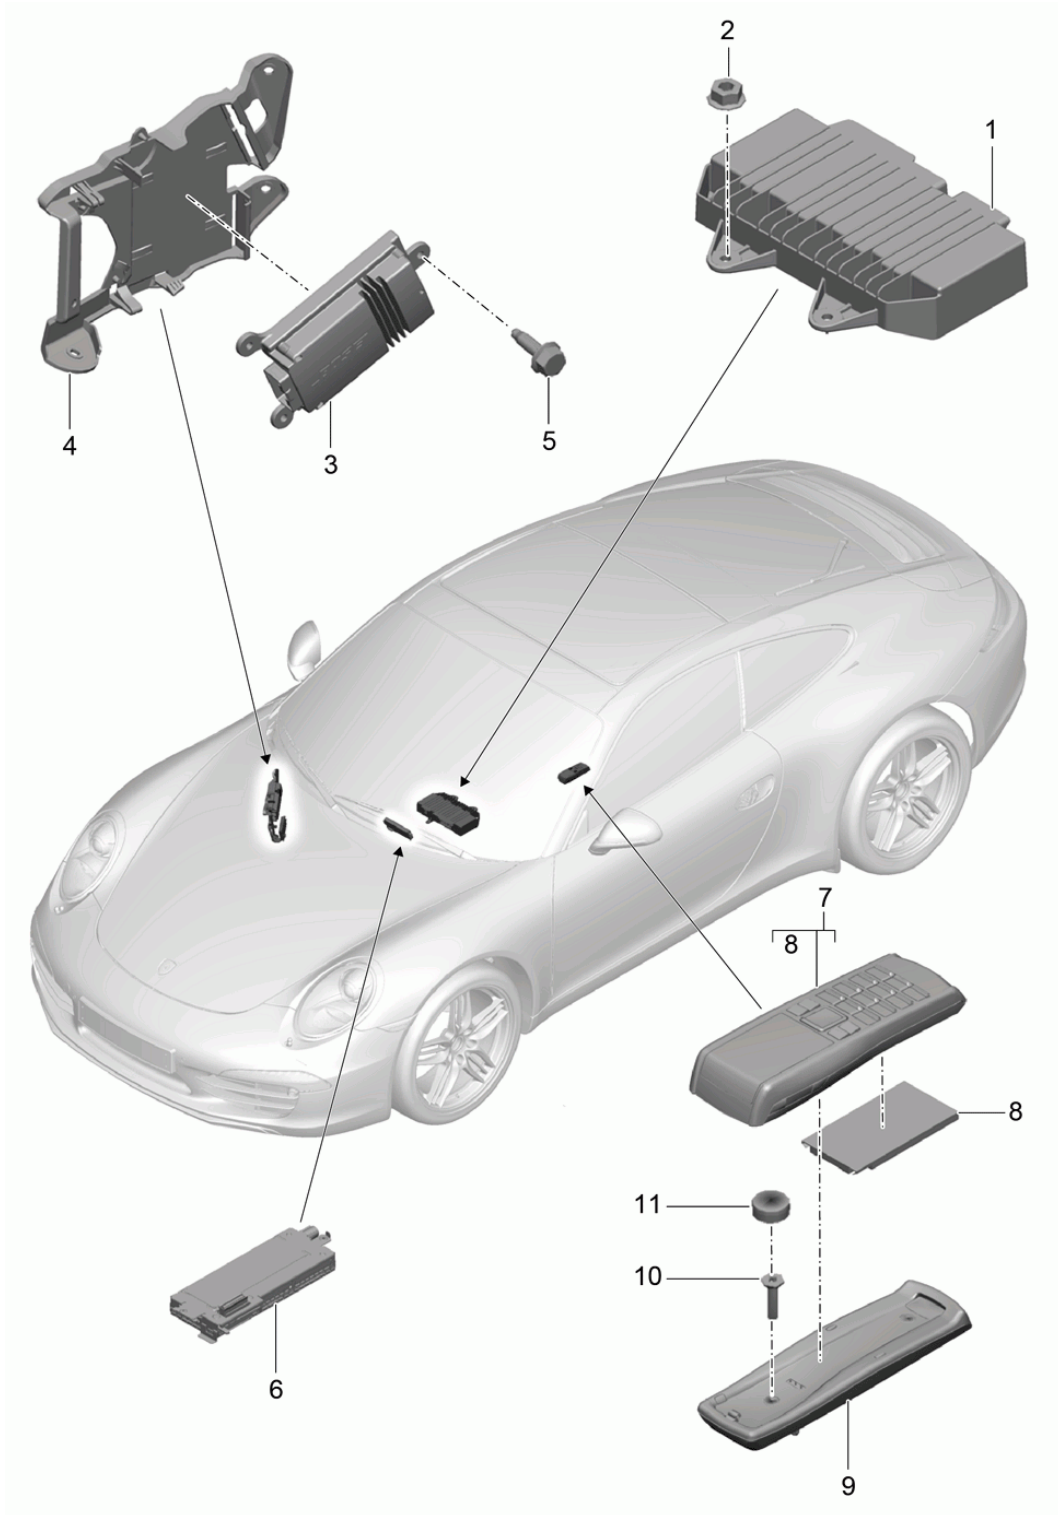

Model: 991-12

Model life 2012>>2016

Model: 991-12 Model life 2012>>2016

Pos	Part Number	Description	Remark	Qty	Model
		Amplifiers Telephone			
1	991 645 441 01	Amplifiers		1	PR:490
1	991 645 441 03	Amplifiers		1	PR:490,IY1
		D >> - MJ 2014			
1	991 645 441 04	Amplifiers		1	PR:490,IY2
		D - MJ 2014>> - MJ 2014			
1	991 645 441 04	Amplifiers		1	PR:490
		D - MJ 2015>>			
1	7PP 035 223 P	Amplifiers		1	PR:680,-675, IY1
		D >> - MJ 2014			
1	7PP 035 223 AA	Amplifiers		1	PR:680,-675, IY2
		D - MJ 2014>> - MJ 2014			
1	7PP 035 223 AA	Amplifiers		1	PR:680,-675
		D - MJ 2015>>			
1	991 645 480 00	Amplifiers		1	PR:675,680
1	991 645 443 01	Amplifiers		1	PR:682,IY1
		D >> - MJ 2014			
1	991 645 443 02	Amplifiers		1	PR:682,IY2
		D - MJ 2014>> - MJ 2014			
1	991 645 443 02	Amplifiers		1	PR:682
		D - MJ 2015>>			
2	999 084 638 01	Hexagon nut M 6		3	
3	991 645 567 00	Additional amplifier Subwoofer		1	PR:680
3	9P1 035 465	Additional amplifier Subwoofer		1	PR:680
(3)	991 645 577 00	Additional amplifier Subwoofer		1	PR:682
4	991 645 521 00	Bracket for subwoofer Additional amplifier	lhd	1	PR:098,680, 682
(4)	991 645 522 00	Bracket for subwoofer Additional amplifier	rhd	1	PR:099,680, 682
5	900 378 317 01	Hexagon bolt M 6 X 25		1	PR:680,682
6	7PP 035 730 A	Control unit for telephone		1	PR:666,IY1
		D >> - MJ 2014			
6	7PP 035 730 B	Control unit for telephone		1	PR:666,IY2
		D - MJ 2014>> - MJ 2014			
6	7PP 035 730 B	Control unit for telephone		1	PR:666
		D - MJ 2015>>			
-		microphone see illustration:	911-000		
7	7PP 035 725 B	Telephone controls/receiver		1	PR:669
8	997 646 916 00	Battery		1	PR:669
9	955 646 214 00	Support for cellphone receiver		1	PR:669
10	999 919 230 00	countersunk bolt 3,0 X 10		2	PR:669
11	955 646 311 00	Bungs		2	PR:669