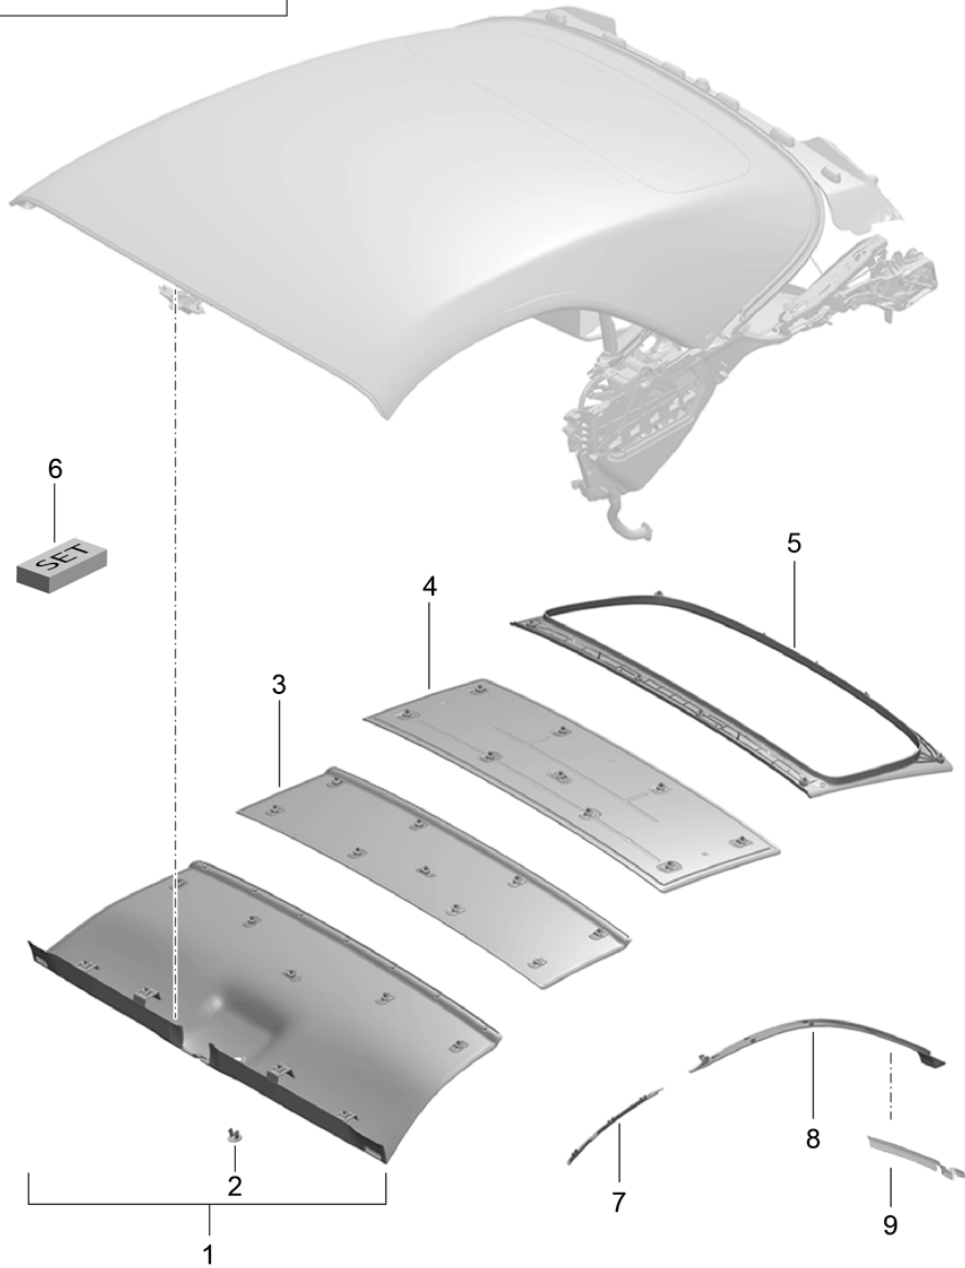

Model: 991-12

Model life 2012>>2016

Model: 991-12 Model life 2012>>2016

Pos	Part Number	Description	Remark	Qty	Model
		Convertible top			Cabrio
1	991 561 313 00	Roofliner Roofliner roof frame		1	
2	991 561 313 00 A26 991 561 325 00	Black Bungs Emergency operation		1	
3	991 561 325 00 1E0 991 561 315 00	Black Roofliner Roof arch	front	1	
4	991 561 315 00 A26 991 561 317 00	Black Roofliner Roof arch	rear	1	
5	991 561 317 00 A26 991 561 319 00	Black Trim Rear window		1	
6	991 561 319 00 A26 991 561 963 00	Black Set of fastening parts Roofliner Content		1	
7	991 561 321 00 991 561 321 00 1E0	Clip trim for roof frame Black	left	10 1	
(7)	991 561 322 00 991 561 322 00 1E0	trim for roof frame Black	right	1	
8	991 561 323 00 991 561 323 00 1E0	Trim Guide Black	left	1	
(8)	991 561 324 00 991 561 324 00 1E0	Trim Guide Black	right	1	
9	991 561 327 00 991 561 328 00	Cover Guide Cover Guide	left	1	
(9)			right	1