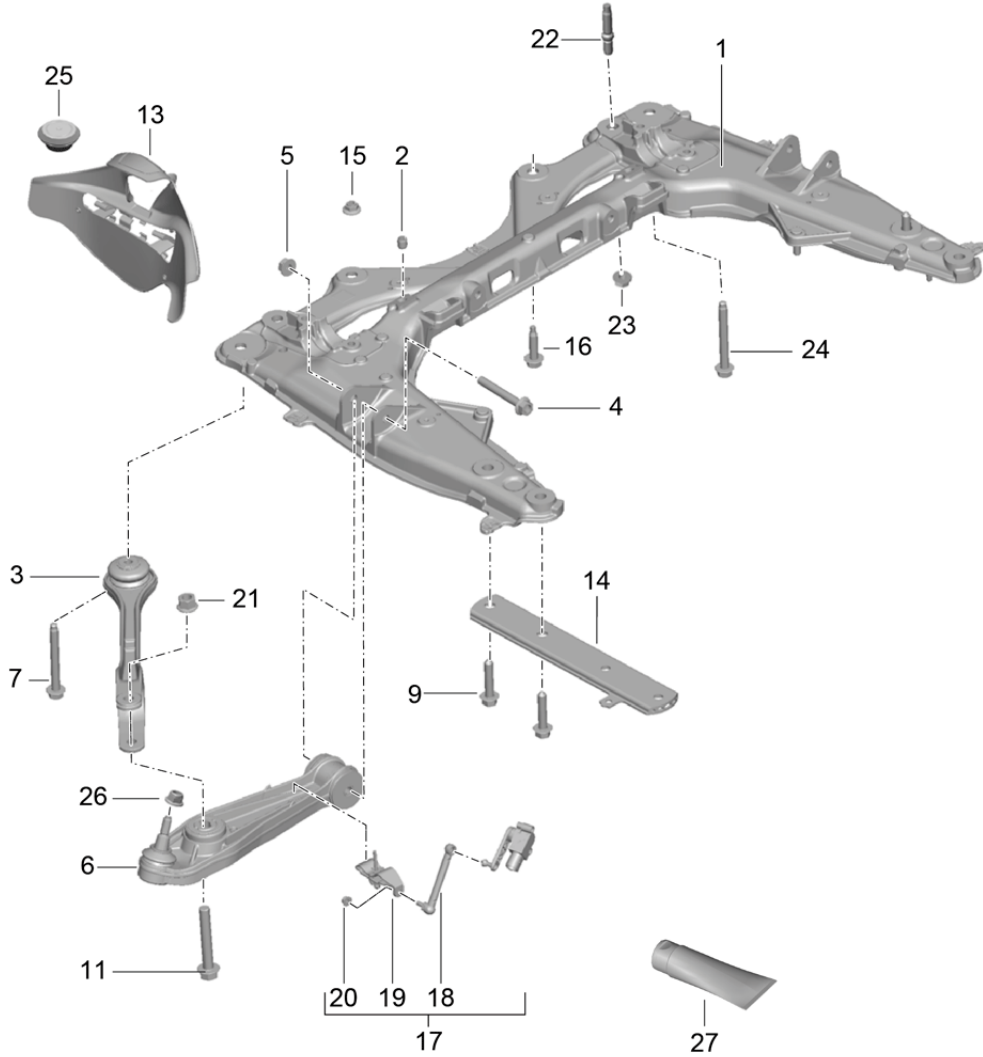

Model: 991-12

Model life 2012>>2016

Pos	Part Number	Description	Remark	Qty	Model
39		5,0 X 1,0 Vacuum line L = 520MM		1	
40	999 181 489 40	Breather line		1	PR:250
(40)	999 181 478 40	Breather line		1	PR:480
41	9G1 307 890 00	O-ring		1	

Model: 991-12

Model life 2012>>2016