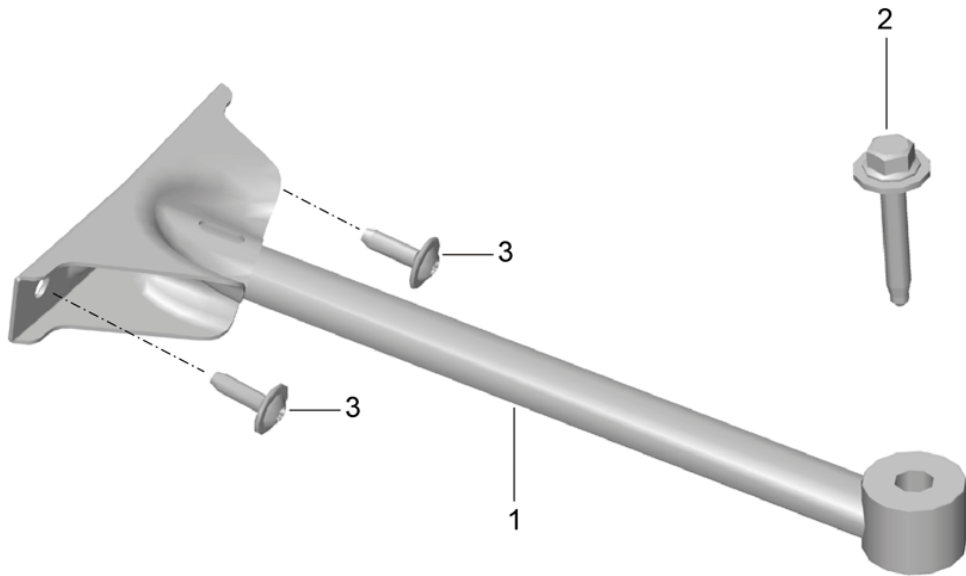

Model: 991-12

Model life 2012>>2016

Pos	Part Number	Description	Remark	Qty	Model
18	N 907 988 05	M 8 X 16 Hexagon collar nut		1	
20	991 501 431 01 991 501 431 01 GRV	M8 Cross panel primed	front	1	C4
(20)	991 501 431 01 991 501 431 01 GRV	Cross panel primed	also use: 000 043 206 30 front	1	GTS C2
21	991 501 599 00 991 501 599 00 GRV	Cross panel primed	also use: 000 043 206 30 upper	1	C4
(21)	991 501 599 00 991 501 599 00 GRV	Cross panel primed	also use: 000 043 206 30 upper	1	GTS C2 PR:011
22	991 501 531 01 991 501 531 01 GRV	Cross panel primed	also use: 000 043 206 30 lower	1	C4
(22)	991 501 531 01 991 501 531 01 GRV	Cross panel primed	also use: 000 043 206 30 lower	1	GTS C2 PR:011
23	991 504 111 03	Cross member	also use: 000 043 206 30	1	
24	991 502 547 00 991 502 547 00 GRV	Side member primed	left	1	
(24)	991 502 548 00 991 502 548 00 GRV	Side member primed	right	1	
26	991 501 671 00 991 501 671 00 GRV	Bracket primed	lower	1	
27	991 501 815 00 991 501 815 00 GRV	Brake line bracket primed	left	1	
(27)	991 501 816 00 991 501 816 00 GRV	Brake line bracket primed	right	1	
-		See workshop manual			
28	999 190 227 01	Pop rivet 6,5 X 12,5		X	
29	999 190 228 01	Pop rivet 6,5 X 11,5		X	
30	999 190 229 01	Pop rivet 6,5 X 10,5		X	
31	999 190 230 01	Pop rivet 6,5 X 14,5		X	
32	N 107 608 01	clinch pin		X	
35	000 043 206 29	Adhesive set		1	
36	000 043 206 30	adhesive		1	
37	000 043 206 31	Double cartridge gun		1	
38	000 043 206 32	emulsion tube		1	
39	000 043 206 33	activator		1	
40	999 073 577 01	Torx screw		X	
41	000 043 305 32	sealant TEROSON 310ML		1	
42	000 043 204 85	cavity preservative agent		1	

Model: 991-12

Model life 2012>>2016