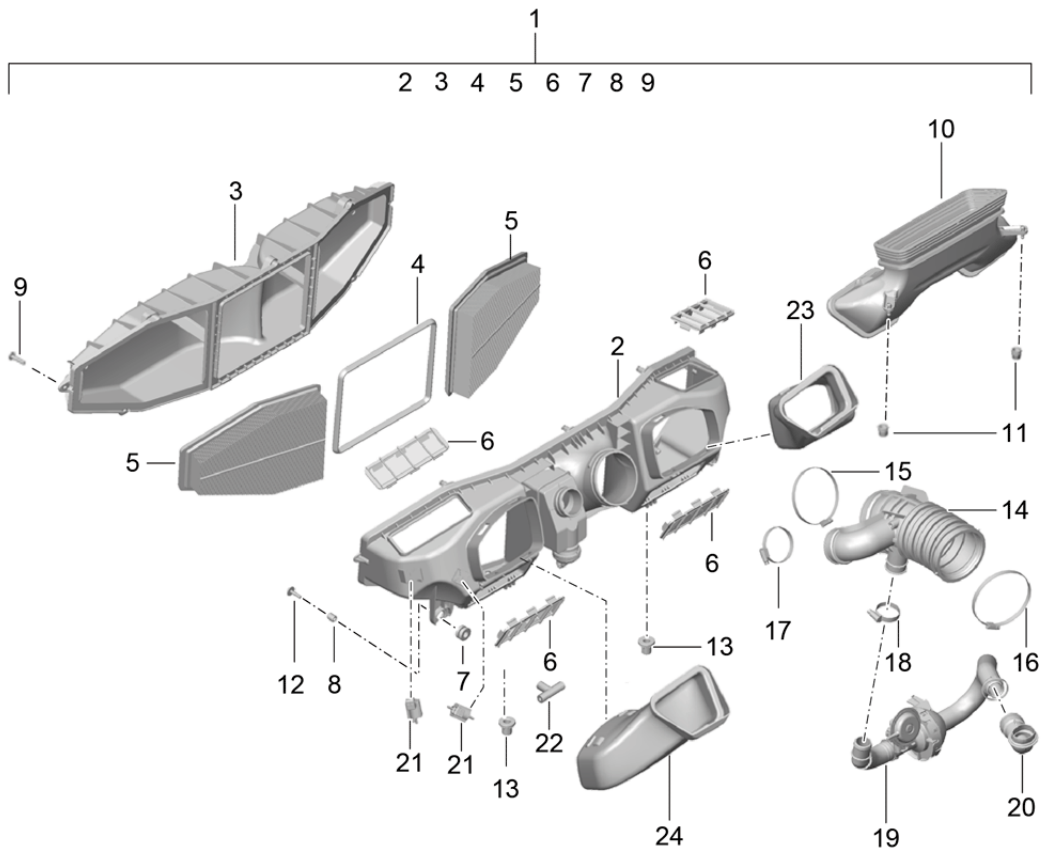

Model: 991-12

Model life 2012>>2016

Model: 991-12 Model life 2012>>2016

Pos	Part Number	Description	Remark	Qty	Model
1	991 110 022 01	Air filter Air filter F >> A9-CS154 278		1	
1	991 110 022 02	Air filter F A9-CS154 279>>		1	
2	991 110 212 02	Air filter housing		1	
3	991 110 231 01	Housing cover		1	
4	991 110 131 00	Seal		1	
5	991 110 130 00	Air filter element		2	
6	991 110 240 00	Frame		4	
7	999 702 246 40	Grommet		2	
8	999 095 076 01	dowel sleeve 12,0 x 14,3		2	
9	999 919 237 00	fillister hd. bolt 5,0 x 20,0		7	
10	991 110 261 02	Air guide Discontinued part		1	
10	991 110 261 03	Air guide		1	
11	997 110 239 00	Support Air guide		2	
12	900 075 333 01	Bolt with washer M 6 x 25		2	
13	999 703 267 40	bush 12,0 x 25,6 x 17,0		2	
14	991 110 270 02	air guide for air cleaner		1	
15	999 512 629 00	Hose clamp 90 - 110		1	
16	N 024 508 5	Hose clamp 80 - 100		1	
17	N 024 505 6	Hose clamp 50 - 70		1	
18	999 512 551 01	Hose clamp 25 - 40		1	
19	991 110 028 01	Line Diaphragm Air filter Body Discontinued part		1	
19	991 110 028 02	Line Diaphragm Air filter Body		1	
20	991 110 282 01	connection piece No longer use the part here		1	
20	991 110 282 02	connection piece F >> 99-DS100 507		1	
20	991 110 282 03	connection piece F 99-DS100 808>>		1	
21	7PP 906 283	Change-over valve No longer use the part here		2	
21	7PP 906 283 B	Change-over valve No longer use the part here		2	
21	7PP 906 283 C	Change-over valve No longer use the part here		2	
21	7PP 906 283 F	Change-over valve F 99-FS111 979>>		2	
21	7PP 906 283 F	Change-over valve also use: F >> 99-FS111 978	991 612 944 00	2	
-	991 612 944 00	Wire set for Change-over valve F >> 99-FS111 978		X