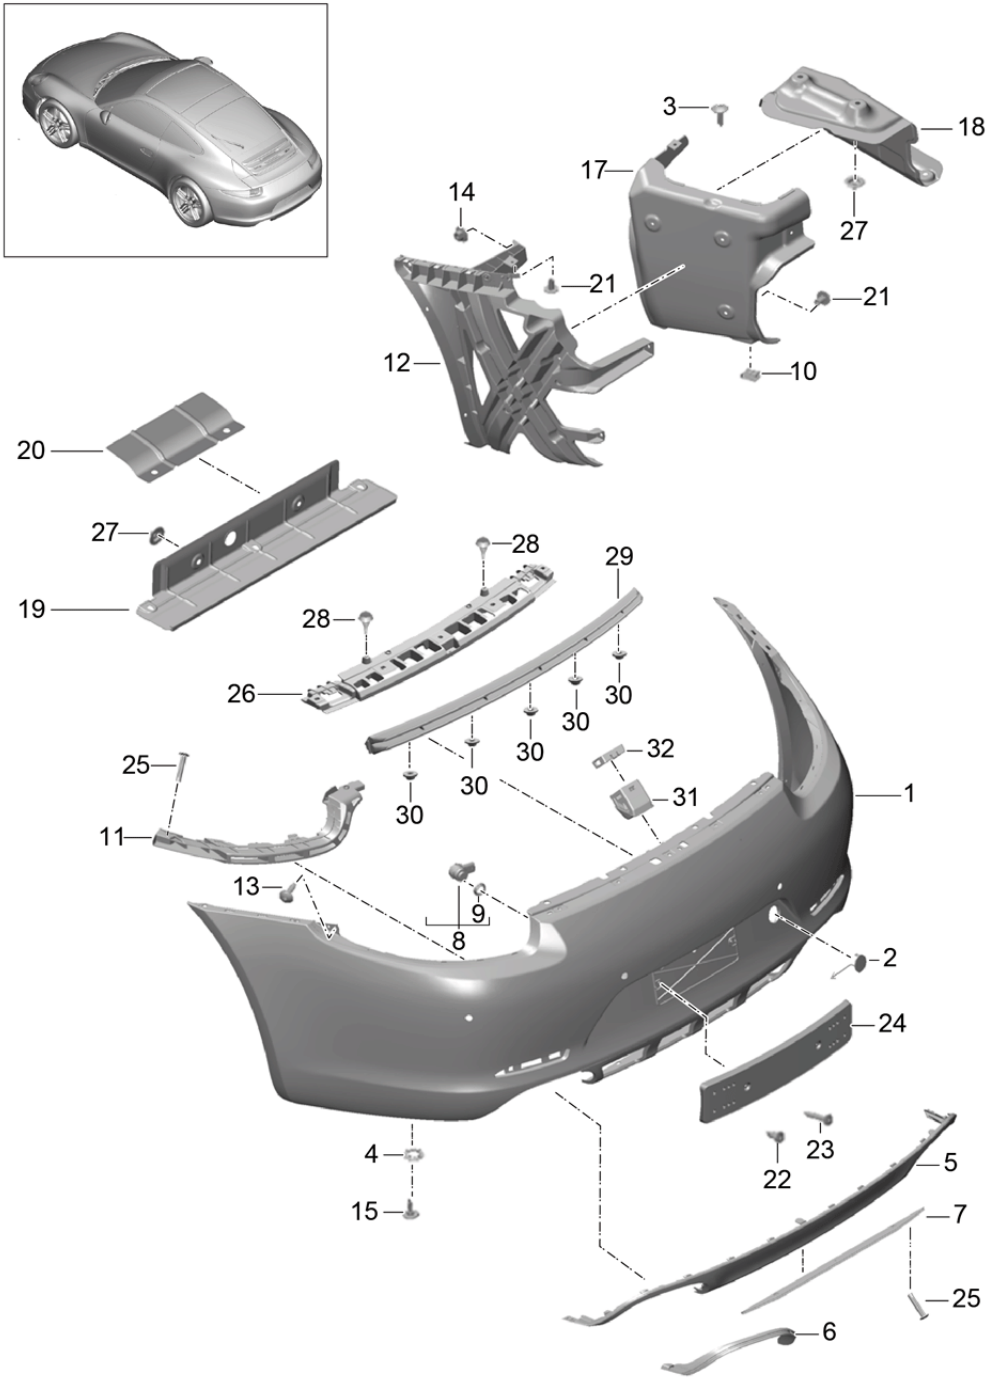

Model: 991-12 Model life 2012>>2016

Pos	Part Number	Description	Remark	Qty	Model
15	991 505 995 00	Sensor Parking aid Trim Retaining frame ACC		1	638 PR:456
16	991 505 995 00 1E0 991 505 535 00	Black retaining strip	left side	1	
(16)	991 505 536 00	retaining strip	right side	1	
17	991 701 051 00	Assembly kit Licence plate holder	ECE	1	PR:211
(17)	991 701 051 00 1E0 991 701 051 02	Black Assembly kit Licence plate holder	Japan	1	PR:209,-456
(17)	991 701 051 02 1E0 991 701 051 04	Black Assembly kit Licence plate holder	RDW	1	PR:210
-	991 701 051 04 1E0 991 701 051 05	Black Assembly kit Licence plate holder	Japan ACC	1	PR:209,456
(17)	991 701 051 05 1E0 991 701 051 06	Black Assembly kit Licence plate holder	China	1	PR:075,211
18	991 701 051 06 1E0 991 505 853 00	Black Retainer for ultrasound sensor	left outer	1	PR:636,638
(18)	991 505 854 00	Retainer for ultrasound sensor	right outer	1	PR:636,638
19	991 505 761 00	Retaining plate headlight washer system	left	1	PR:288
(19)	991 505 762 00	Retaining plate headlight washer system also use:	000 043 300 47 right	1	PR:288
20	991 505 989 01 991 505 989 01 1E0	Retaining frame Black	000 043 300 47 center	1	PR:456
21	991 505 781 00	Bracket for trim Sensor		1	PR:625
22	000 043 300 47	'Keyless Entry (KESY)' Adhesive set adhesive		1	
-		with: 5-fold emulsion tube Bracket headlight washer system use if required:			
23	000 043 300 48	Tool set for adhesive		1	

Model: 991-12

Model life 2012>>2016