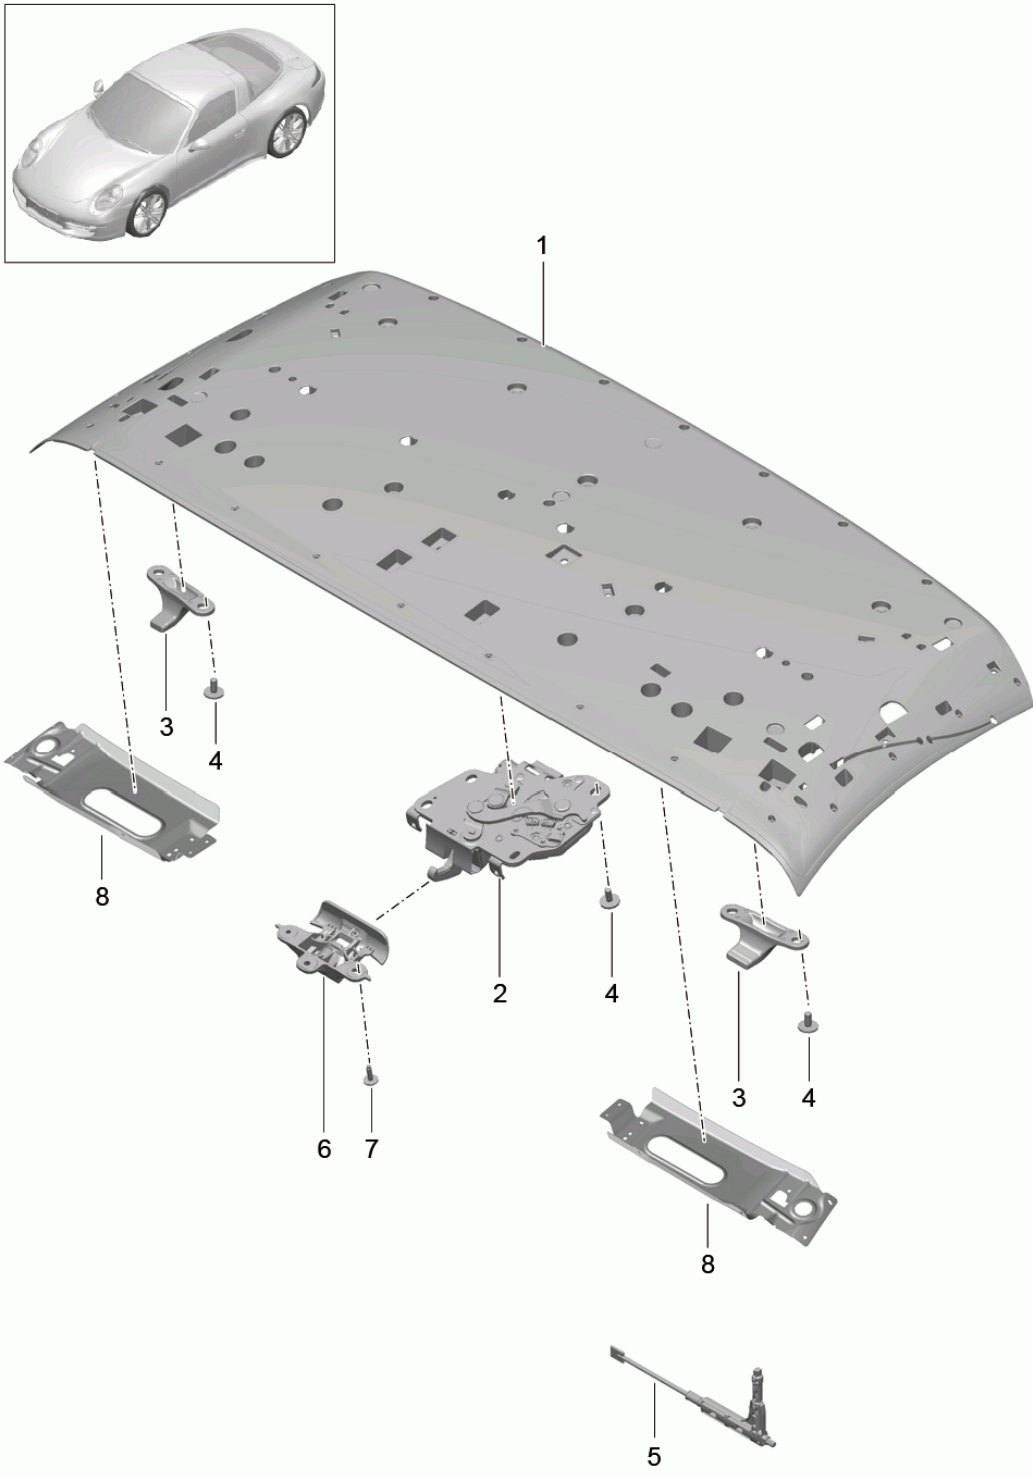

Model: 991-12 Model life 2012>>2016

Pos	Part Number	Description	Remark	Qty	Model
1	991 561 941 00	top frame roof frame catch roof frame with: Fasteners	front	1	Cabrio
2	991 561 117 00	catch		1	
3	991 561 605 00	Centring journal	left	1	
(3)	991 561 606 00	Centring journal	right	1	
4	991 561 965 00	Set of fastening parts for catch and Centring journal		1	
5		Tool Emergency operation see illustration:	001-000	1	
6	991 561 235 02	Support catch		1	
	991 561 235 02 5Q0	Black			
7	999 073 223 01	Bolt with washer M6x25		3	
8	991 561 937 00	repair set deformation element		1	

Model: 991-12

Model life 2012>>2016