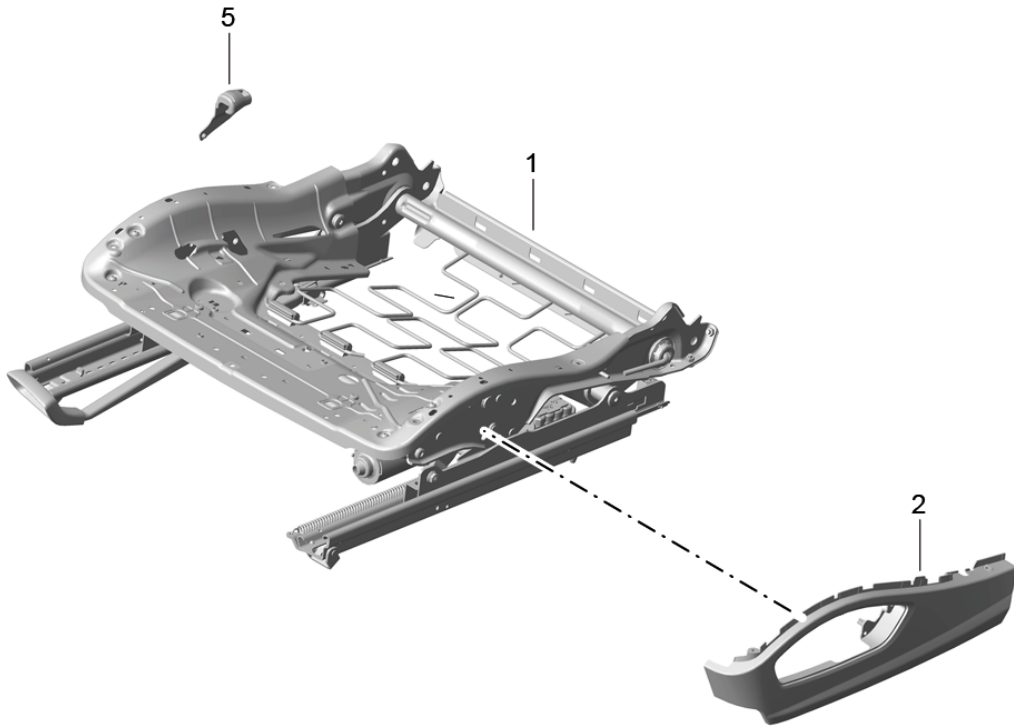

Model: 991-12

Model life 2012>>2016

Pos	Part Number	Description	Remark	Qty	Model
6	991 521 887 00	Backrest frame D - MJ 2012>> Foam part Head restraint Backrest frame sports seat D - MJ 2012>>		1	PR:315,316, 321,322
7	991 521 897 00	Foam part backrest Backrest frame sports seat D - MJ 2012>>		1	PR:315,316, 321,322
-	991 521 902 00	repair set backrest Set of fastening parts D - MJ 2012>>		1	

Model: 991-12

Model life 2012>>2016