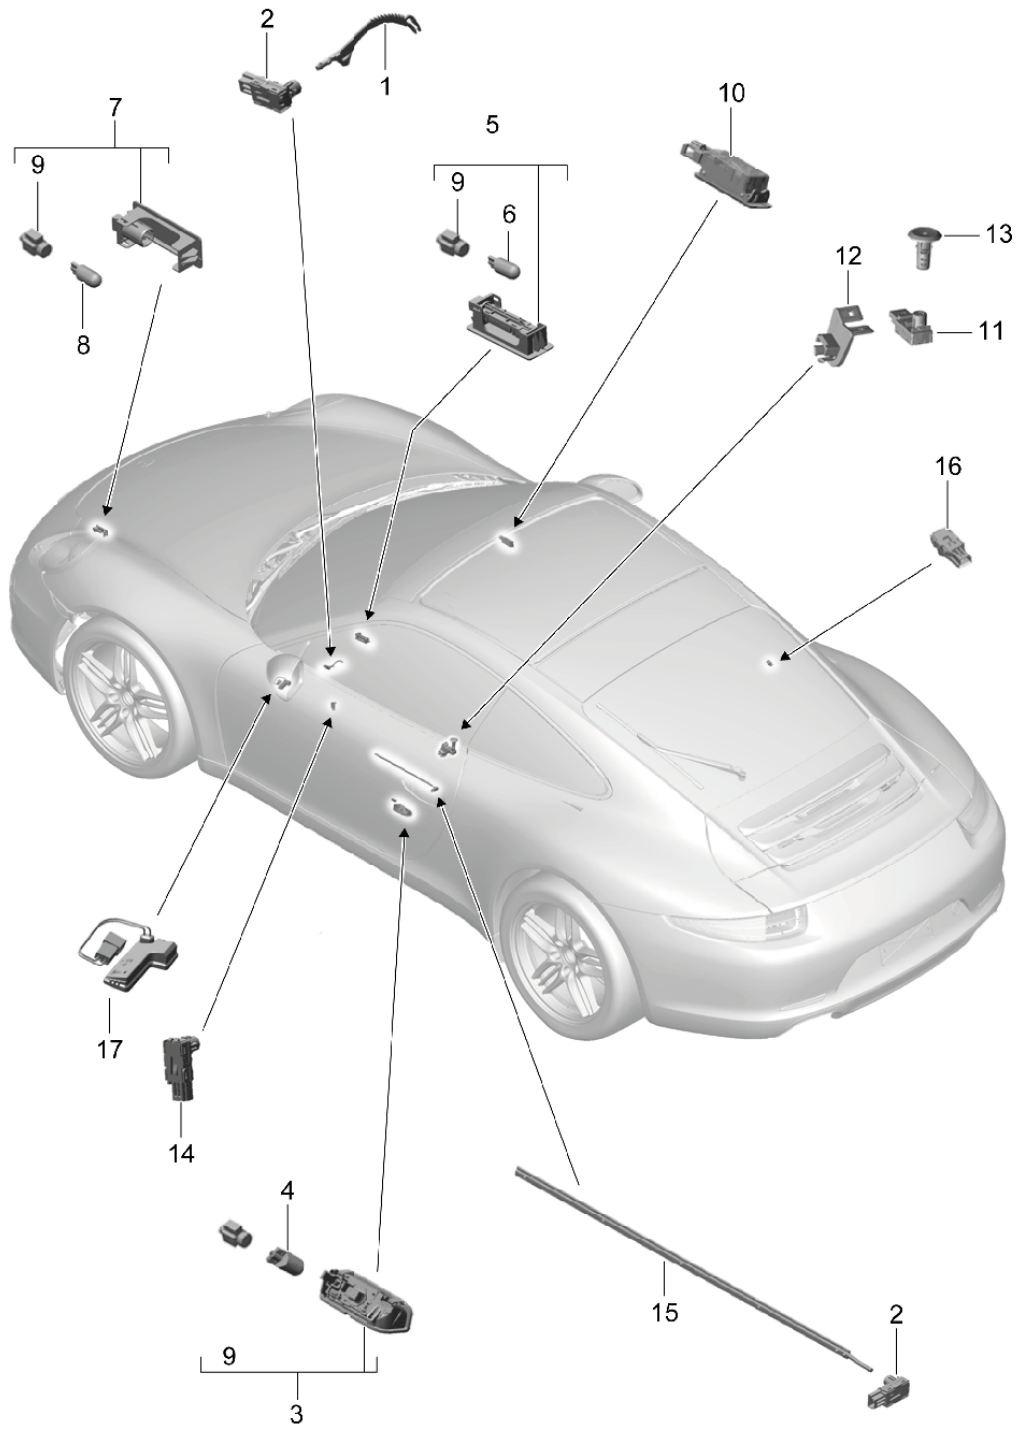

Model: 991-12

Model life 2012>>2016

Model: 991-12 Model life 2012>>2016

Pos	Part Number	Description	Remark	Qty	Model
-		Interior lights Door warning light Footwell light Luggage compartment lamp Glove box light Light Exterior mirror interior light			
		see illustration:	903-006		
1	991 632 131 00	fibre optic conductor	lhd	1	PR:098
(1)	991 632 132 00	Ignition/starter switch fibre optic conductor	rhhd	1	PR:099
2	7PP 947 101	Light		4	
3	970 632 135 01	Door warning light		2	
4	999 631 032 90	bulb 5 W		2	
5	991 632 024 00	Footwell light		2	PR:-630
(5)	991 632 133 00	Footwell light Included LED module		2	PR:630
6	999 631 040 90	bulb 5 W		2	PR:-630
7	991 632 020 00	Light		1	PR:-630
(7)	991 632 137 00	Luggage compartment Light Included LED module		1	PR:630
8	999 631 134 90	Luggage compartment bulb X6 W		1	PR:-630
9	970 632 187 00	Bulb holder		5	PR:-630
10	991 632 071 00	Glove box light		1	
11	991 616 115 00	warning lamp Immobiliser Door		2	PR:625
12	991 616 119 00	Bracket		2	PR:625
13	991 616 117 00	Sleeve		2	PR:625
	991 616 117 00 1E0	Black	-GF,GG,GW,GY, GQ,GR,AG,AJ, AQ,AZ,JA,JH, BR,BL,99		
	991 616 117 00 6L0	Platinum Grey	-CG,CJ,CQ,CZ		
	991 616 117 00 4H0	Luxor beige	-UG,UJ,UQ,UZ		
	991 616 117 00 2F0	yachting blue	-EG,EJ,EQ,EZ		
	991 616 117 00 OP1	agate grey	-DK,BV		
	991 616 117 00 7N0	Espresso	-NE,BH		
	991 616 117 00 OW5	Carrera Red	-NG		
14	991 632 085 00	Door handle light	left	1	PR:630
(14)	991 632 086 00	Door handle light	right	1	PR:630
15	991 632 189 00	fibre optic conductor	left	1	PR:630
(15)	991 632 190 00	Stowage compartment fibre optic conductor	right	1	PR:630
16	991 632 075 00	Stowage compartment Light		2	PR:630
(16)	981 632 135 00	Luggage tray Light		2	
17	991 631 611 01	Luggage tray Light	left	1	PR:258,259, 260,261
(17)	991 631 612 01	Exterior mirror Light	right	1	PR:258,259,