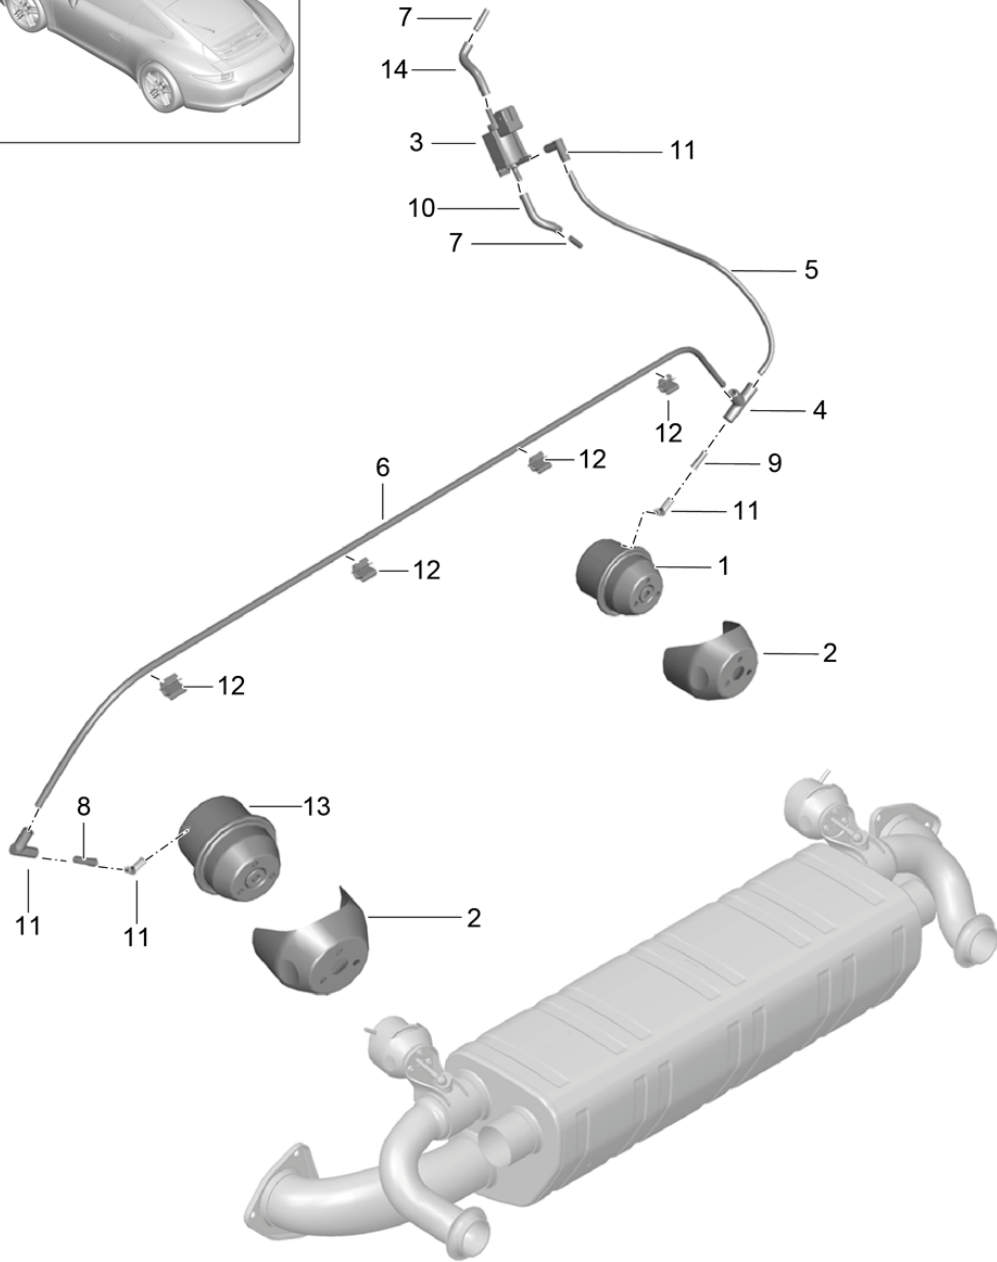

Model: 991-12

Model life 2012>>2016

Pos	Part Number	Description	Remark	Qty	Model
(12)	991 111 326 03	Discontinued part Silencer	right	1	PR:172
13	997 111 520 00	Clamping sleeve		2	
14	991 111 475 00	Brace	left	1	
15	991 111 476 00	Brace	right	1	
16	991 111 465 02	Tailpipe Discontinued part	left	1	PR:-XLT,-011
(16)	991 111 465 03	Tailpipe Discontinued part	left	1	PR:-XLT,-011
(16)	991 111 465 04	Tailpipe No longer use the part here	left	1	PR:-XLT,-011
16	991 111 465 05	Tailpipe	left	1	PR:-XLT,-011
17	991 111 466 02	Tailpipe Discontinued part	right	1	PR:-XLT,-011
(17)	991 111 466 03	Tailpipe Discontinued part	right	1	PR:-XLT,-011
(17)	991 111 466 04	Tailpipe No longer use the part here	right	1	PR:-XLT,-011
17	991 111 466 05	Tailpipe	right	1	PR:-XLT,-011
18	991 111 471 01	Bracket Silencer Discontinued part	left	1	
(18)	991 111 471 02	Bracket Silencer No longer use the part here	left	1	
(18)	991 111 471 03	Bracket Silencer	left	1	
19	991 111 472 00	Bracket Silencer Discontinued part	right	1	
(19)	991 111 472 01	Bracket Silencer No longer use the part here	right	1	
(19)	991 111 472 02	Bracket Silencer	right	1	
20	991 111 487 00	sound absorber piece		8	
21	900 378 319 01	Hexagon bolt M 8 x 110		4	
22	999 084 457 01	Hexagon nut M 8		4	
23	991 111 477 00	Retaining bar Discontinued part		1	
(23)	991 111 477 01	Retaining bar		1	
24	997 111 240 30	Clamp Tailpipe		2	
25	991 111 481 01	Clip Front silencer		2	
26		Vacuum unit			
27	999 084 630 01	see illustration: Hexagon nut M 8 No longer use the part here	202-015	8	
(27)		Threaded joint see illustration:	109-000		
28	900 380 005 01	Nut M 8		8	
29	900 075 365 02	Screw M 8 X 30		X	

Model: 991-12

Model life 2012>>2016