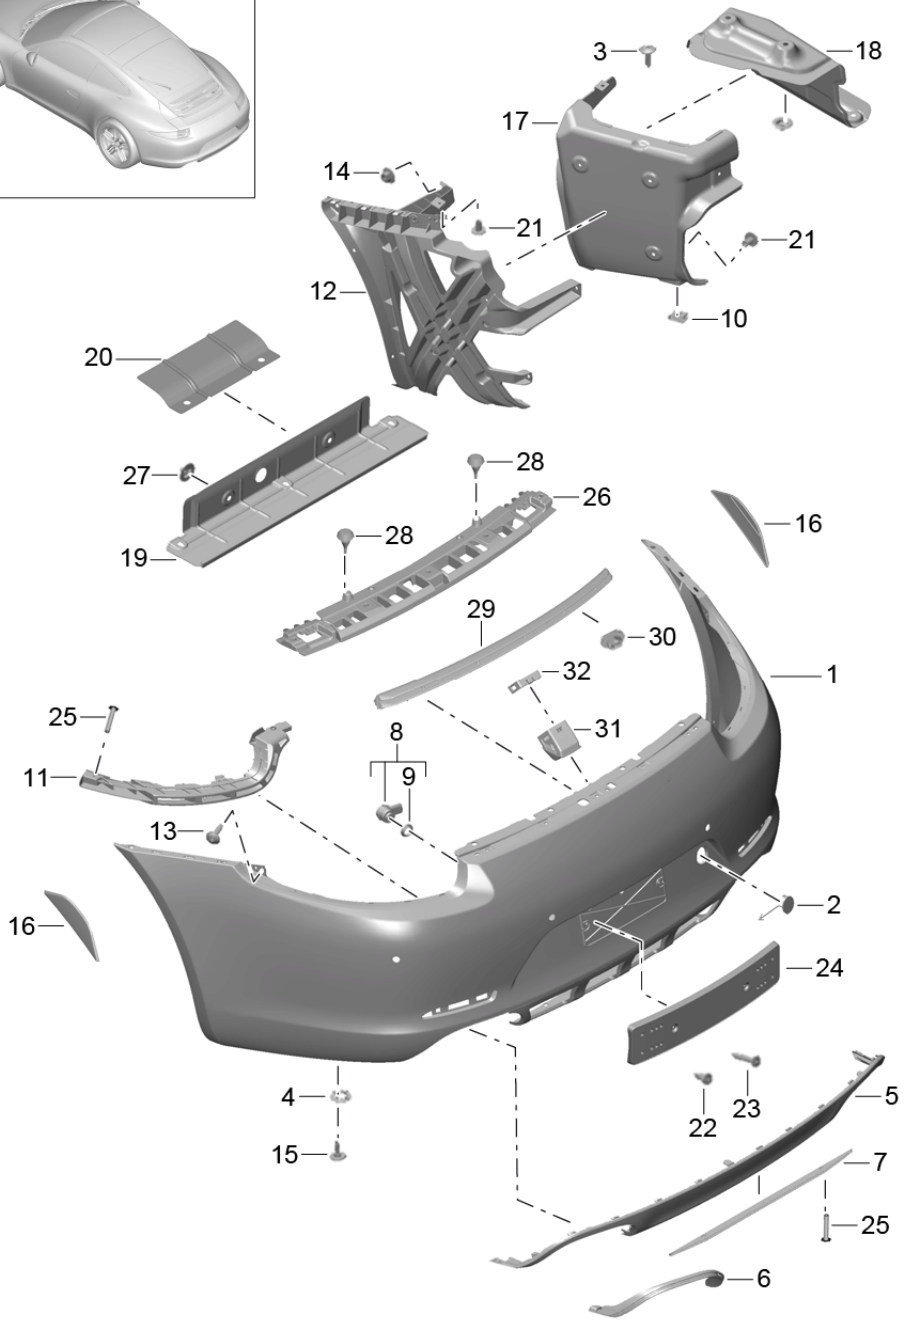

Model: 991-12 Model life 2012>>2016

Pos	Part Number	Description	Remark	Qty	Model
17	991 505 479 00	Cover primed Heat insulation	left outer	1	
(17)	991 505 480 00	Heat insulation	right outer	1	
18	991 505 477 00	Heat insulation	left inner	1	
(18)	991 505 478 00	Carrier Heat insulation	right inner	1	
19	991 505 471 00	Carrier Heat insulation	center upper	1	
20	991 505 473 00	Heat insulation	upper center	1	
21	999 190 115 30	Pop rivet A 6,4x10,0		8	
22	999 919 243 01	Screw Bracket		X	
23	999 919 242 01	Number plate 5,0x13 Screw		X	
(24)		Number plate 5,0x28 Assembly kit Number plate		1	
25	999 190 191 30	see illustration: Pop rivet A 3,2x17,0	802-000	1	
26	991 505 819 00	retaining strip	center	1	
27	999 049 039 01	Hexagon nut T6		13	
28	999 703 272 40	Stop buffer 5,0 X 8 X 13		2	
29	991 505 821 00	Trim	upper with:	1	PR:014
29	991 505 821 00 OK1	Chrome strip Matt black			
29	991 505 821 01	Trim	upper with:	1	PR:011
30	991 505 821 01 OK1	strip Lacquered Matt black			
30	999 076 056 01	Hexagon nut M 5-U		5	PR:014
31	991 505 899 00	Bracket Camera		1	
32	991 505 899 00 1E0	Black arm			
32	991 505 901 00	Camera		1	

Model: 991-12

Model life 2012>>2016