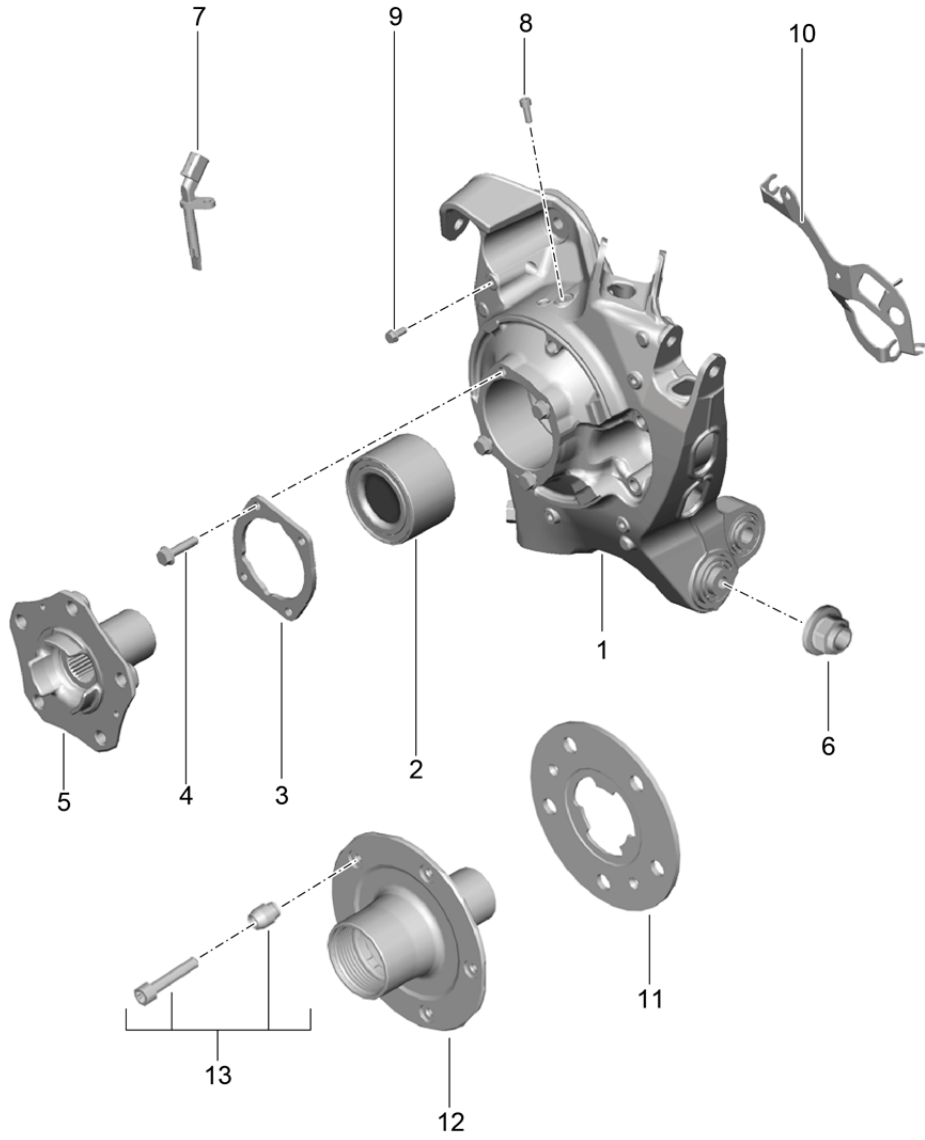

Model: 991-12

Model life 2012>>2016

Model: 991-12 Model life 2012>>2016

Pos	Part Number	Description	Remark	Qty	Model
		Rear axle Wheel carrier Wheel hub			
1	991 331 111 03	Wheel carrier	left	1	
		Discontinued part			
1	991 331 111 04	Wheel carrier	left	1	
(1)	991 331 112 03	Wheel carrier	right	1	
		Discontinued part			
(1)	991 331 112 04	Wheel carrier	right	1	
2	999 053 057 01	angular ball bearing 47 X 85 X 52		2	
(2)	298 407 621	angular ball bearing 47 X 85 X 52		2	
		Discontinued part			
(2)	971 407 621	angular ball bearing 47 X 85 X 52		2	
3	996 331 661 01	Cover		2	
4	999 217 042 03	Hexagon bolt M 8 x 35		8	
5	970 331 605 02	Wheel hub D >> - MJ 2012		2	
5	991 331 605 03	Wheel hub D - MJ 2013>>		2	PR:-478
6	999 084 135 01	Hexagon nut M 22 X 1,5 Discontinued part		2	
6	999 084 135 02	Hexagon nut M 22 X 1,5		2	
7	991 606 407 01	speed sensor		2	
8	900 067 117 04	Socket head bolt M6 X 16		2	
9	999 217 116 01	Hexagon bolt M 6 X 16		4	
10	991 609 401 00	bracket for speed sensor D >> - MJ 2012	left	1	
(10)	991 609 401 01	bracket for speed sensor D - MJ 2013>>	left	1	
(10)	991 609 402 00	bracket for speed sensor	right	1	
(10)	991 609 402 01	bracket for speed sensor D - MJ 2013>>	right	1	
11	997 361 605 92	Spacer ring		2	PR:XRP,-478
12	991 331 607 00	Wheel hub D - MJ 2015>>		2	PR:478
13	991 341 901 00	1 set attachment parts comprising: Driving pin Fastening screw		2 5 5	PR:478