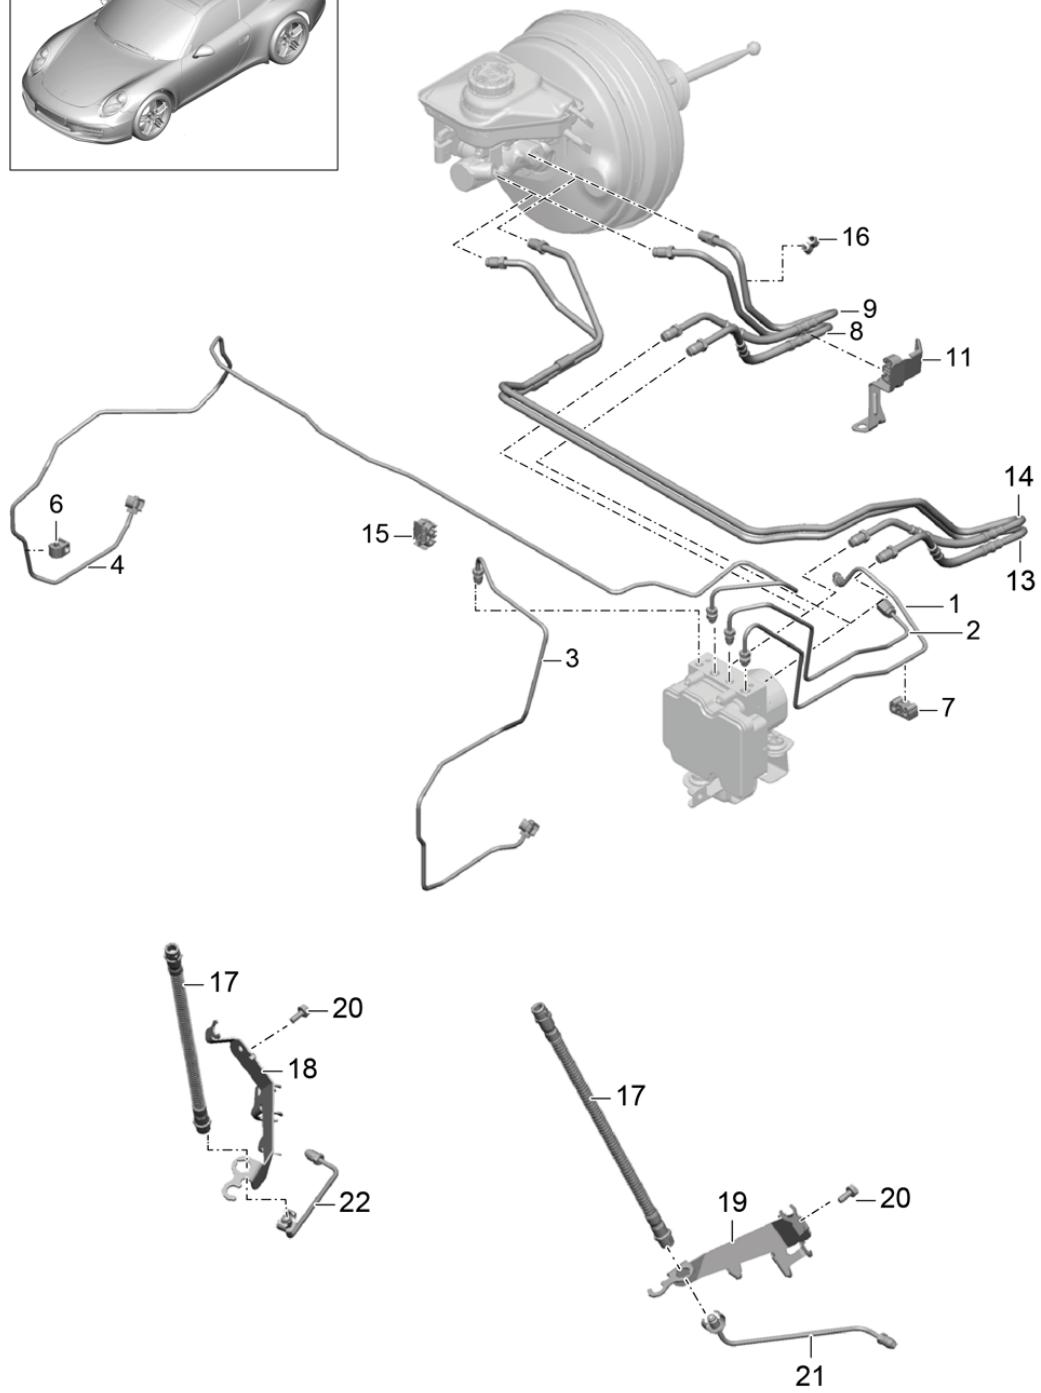

Model: 991-12

Model life 2012>>2016