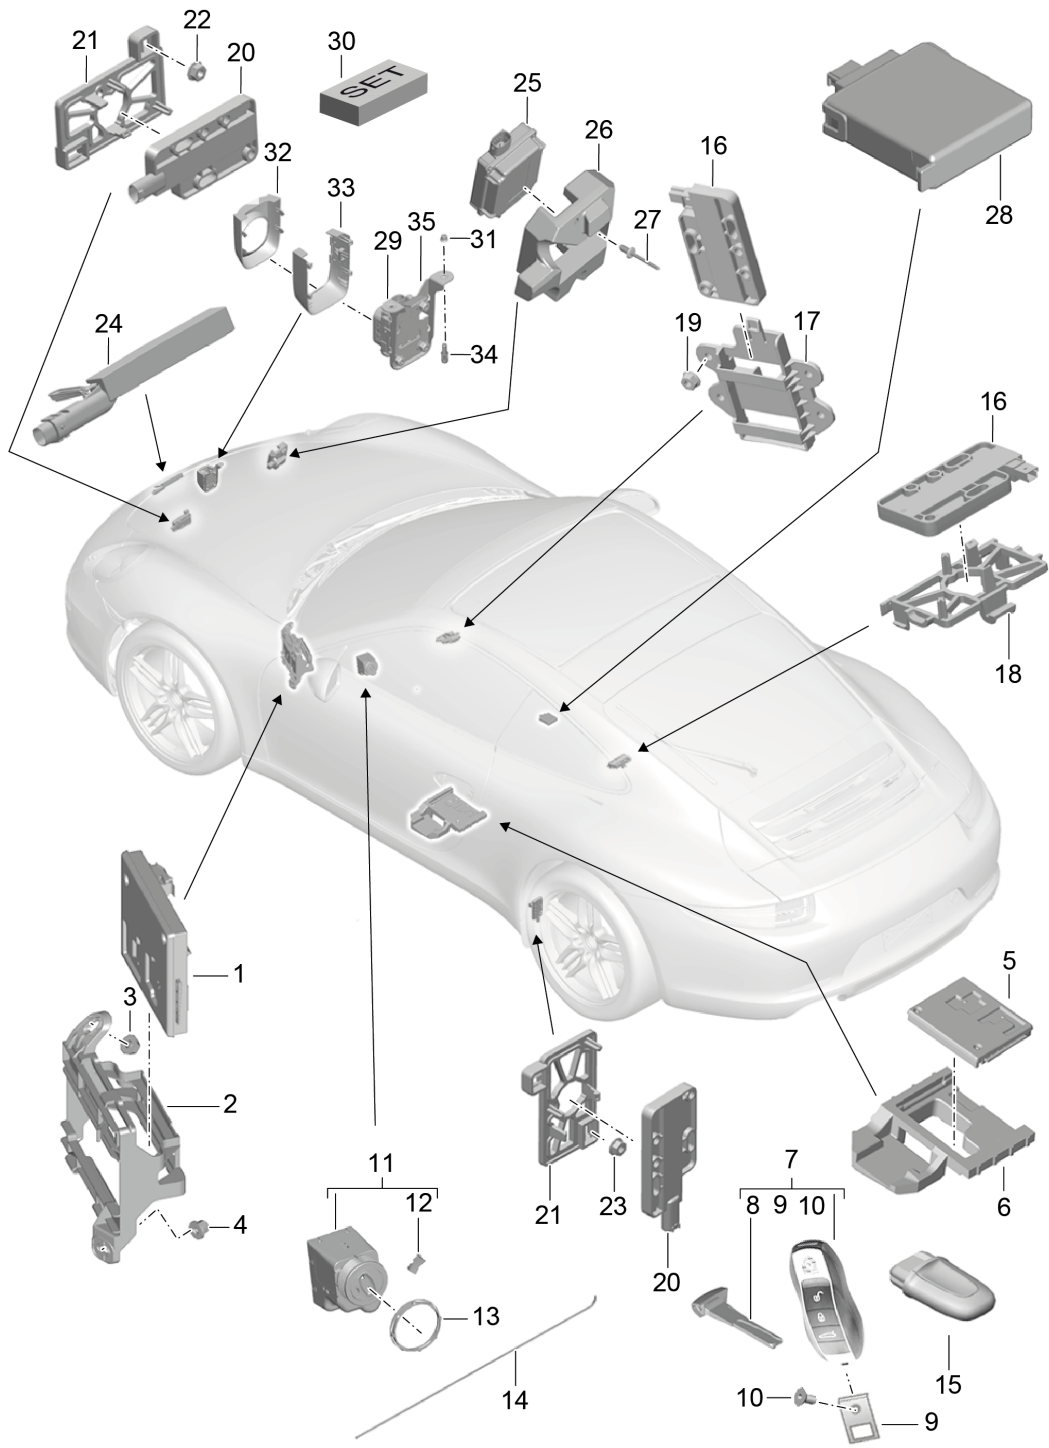

Model: 991-12

Model life 2012>>2016

Model: 991-12 Model life 2012>>2016

Pos	Part Number	Description	Remark	Qty	Model
		Control units Electronics Front end Rear end Handheld transmitter Ignition/starter switch Aerial Garage door opener Sensor Interior monitoring			
1	7PP 907 064 ED	Control unit Electronics Front end D >> - MJ 2012		1	PR:524
1	7PP 907 064 ES	Control unit Electronics Front end D - MJ 2013>>		1	PR:524,-IY2
1	7PP 907 064 GE	Control unit Electronics Front end D - MJ 2013>>		1	PR:524,IY2
1	7PP 907 064 EE	Control unit Electronics Front end D >> - MJ 2012		1	PR:525
1	7PP 907 064 EP	Control unit Electronics Front end D - MJ 2013>>		1	PR:525,-IY2
1	7PP 907 064 GF	Control unit Electronics Front end D - MJ 2013>>		1	PR:525,IY2
1	7PP 907 064 EN	Control unit Electronics Front end D - MJ 2013>>		1	PR:523,-IY2
1	7PP 907 064 GD	Control unit Electronics Front end D - MJ 2013>>		1	PR:523,IY2
2	991 610 111 00	Retainer for control units		1	PR:098
(2)	991 610 113 00	Retainer for control units		1	PR:099
3	999 084 638 01	Hexagon nut M 6		1	
4	999 076 081 40	Hexagon plastic collar nut T 5		1	
5	7PP 907 279 AJ	Control unit Electronics Rear end D >> - MJ 2012		1	
5	7PP 907 279 AH	Control unit Electronics Rear end D - MJ 2013>>		1	
5	7PP 907 279 AR	No longer use the part here Control unit Electronics Rear end D - MJ 2013>> - MJ 2014		1	
5	7PP 907 279 BD	Control unit Electronics		1	PR:-IY2