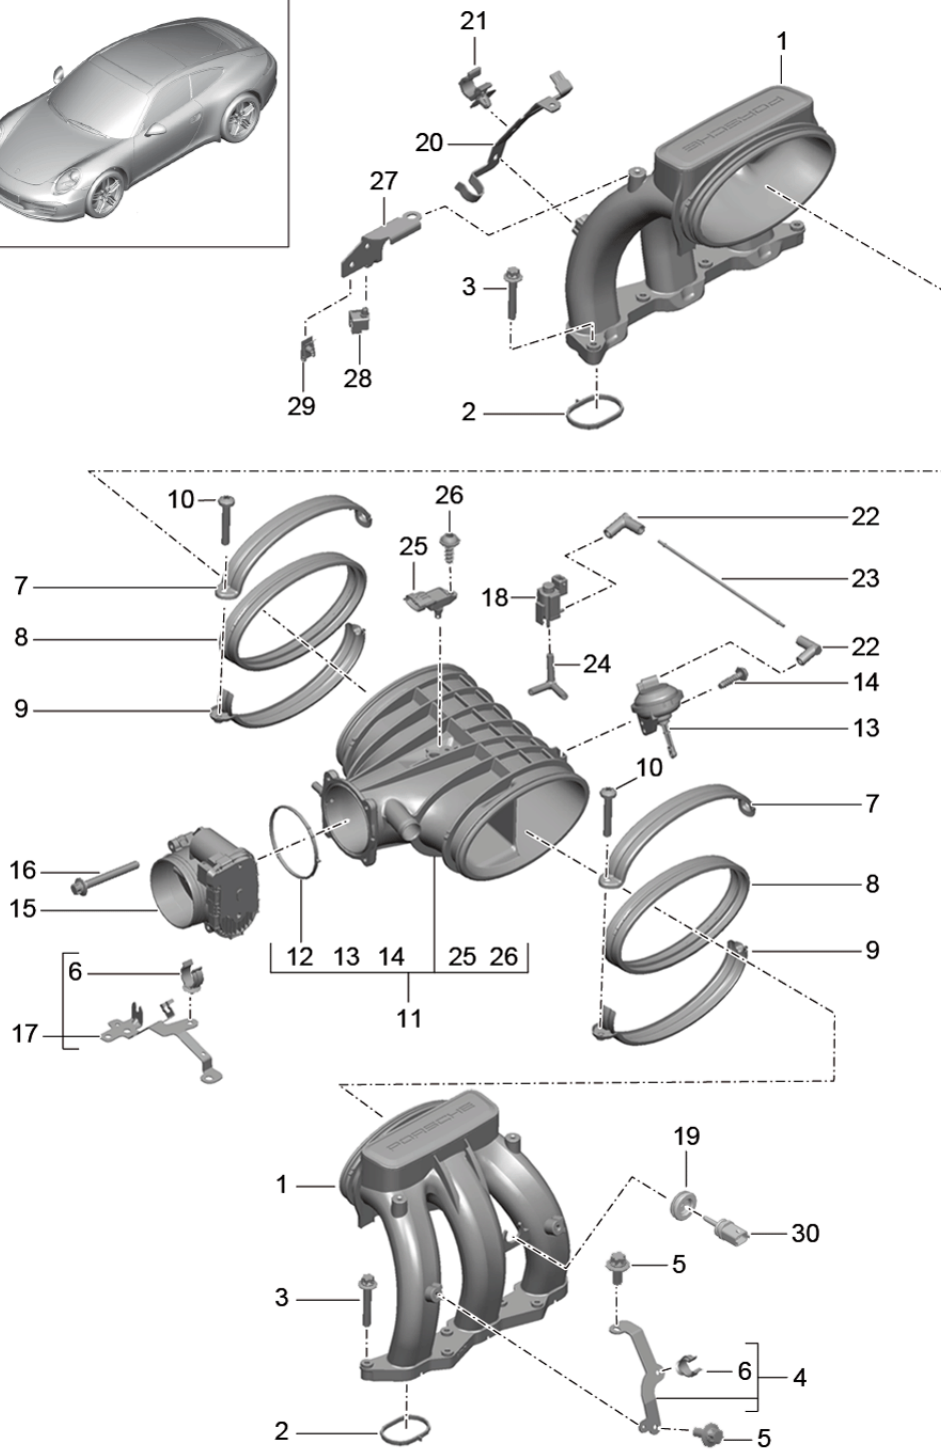

Model: 991-12

Model life 2012>>2016

Model: 991-12 Model life 2012>>2016

Pos	Part Number	Description	Remark	Qty	Model
1	9A1 110 115 02	intake air distributor		2	
2	9A1 110 215 01	throttle valve adapter		6	
3	900 385 270 01	intake air distributor Seal		12	
4	9A1 110 294 02	Hexagon head bolt M6 X 35		1	
5	900 385 041 01	Bracket intake air distributor		2	
6	999 507 930 40	Torx screw M 6 X 12		2	
7	9A1 110 212 01	Hose bracket 21,0 - 23,0		2	
8	9A1 110 210 01	Clamp Upper part		2	
9	9A1 110 213 01	Rubber sleeve Clamp		2	
10	999 073 352 02	Lower part flat round head bolt M6 X 35		2	
11	9A1 110 021 00	Distributor tube Discontinued part		1	A103
11	9A1 110 021 01	Distributor tube		1	A103
(11)	9A1 110 021 10	Distributor tube		1	A104
12	9A1 110 220 01	Seal Distributor tube		1	
13	993 110 462 02	Vacuum unit		1	A103
14	999 919 265 01	Oval-head screw M5 X 18		2	A103
15	997 605 116 01	throttle valve adapter		1	
16	900 385 070 01	Torx screw M6 X 50		4	
16	PAF 008 685 00	Torx screw M6 X 50		4	
17	9A1 110 292 01	Bracket throttle valve adapter		1	
18	7PP 906 283	Change-over valve No longer use the part here		1	
18	7PP 906 283 B	Change-over valve No longer use the part here		1	
18	7PP 906 283 C	Change-over valve No longer use the part here		1	
18	7PP 906 283 F	Change-over valve No longer use the part here		1	
18	7PP 906 283 F	Change-over valve F 99-FS111 979>>		1	
		also use:	991 612 944 00		
-	991 612 944 00	F >> 99-FS111 978 Wire set for Change-over valve F >> 99-FS111 978		1	
19	993 110 530 01	Grommet		1	
20	9A1 110 296 03	Bracket intake air distributor		1	
21	999 651 398 40	Cable holder 11,0 / 13,0		1	
22	999 239 045 40	Molded hose 3,5 X 2,0 X 60		2	A103
(22)	999 239 045 40	Molded hose 3,5 X 2,0 X 60		1	A104
23	999 181 373 40	Pipe 4,0 X 1,0 X 230		1	
25	948 606 180 00	Pressure sensor		1	
26	999 919 241 01	Oval-head screw		1