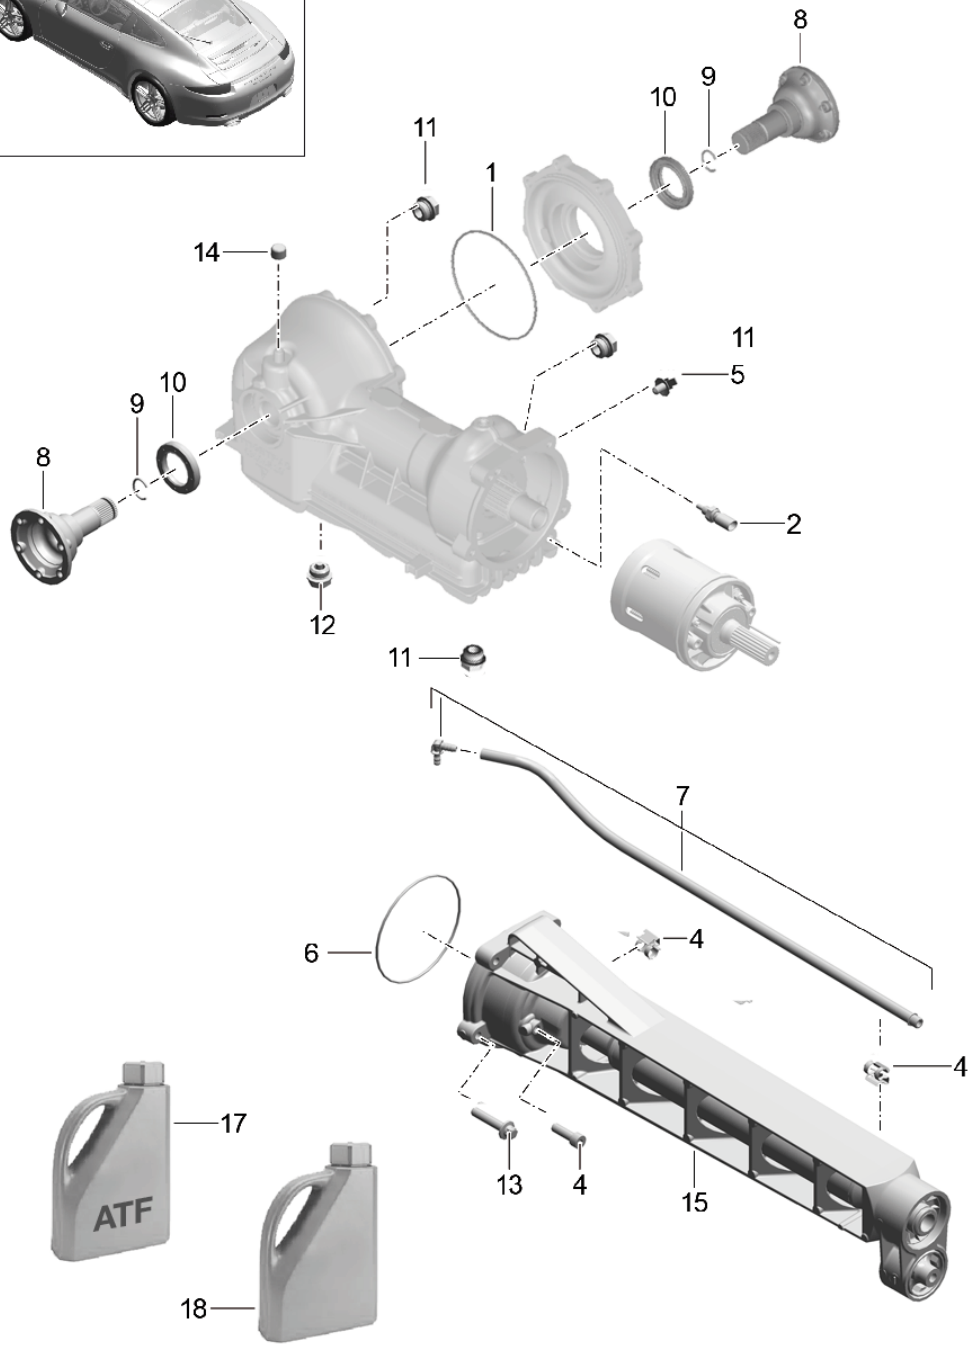

Model: 991-12

Model life 2012>>2016

Model: 991-12 Model life 2012>>2016

Pos	Part Number	Description	Remark	Qty	Model
1	999 701 743 40	Front axle differential Individual parts O-ring Cover 144,5 X 3,0		1	
2	997 606 303 00	Temperature sensor		1	
3	999 507 339 01	Front axle differential cable terminal 5,0 - 11,0		4	
4	900 067 018 04	Socket head bolt M 8 X 25		2	
5	999 650 504 40	Clip		1	
6	999 707 455 40	O-ring 123,00 X 3,0		1	
7	997 337 071 00	Vent hose		1	
8	997 332 309 00	Drive flange		2	
9	996 332 311 00	snap ring 2,5 X 20		2	
10	999 113 454 41	Shaft oil seal 40 X 60 X 10		2	
11	900 124 013 01	sealing plug Oil filler screw AM 18 X 1,5		3	
12	900 124 014 01	sealing plug drain plug AM 18 X 1,5		1	
13	900 385 141 01	Torx screw BM 8 X 40		5	
14	014 301 485	Cap for venting the gearbox		1	
15	997 337 041 50	Support		1	
17	000 043 303 00	Transmission fluid Coupling 1 LTR. Container		X	
(17)	000 043 305 40	Discontinued part Transmission fluid for Coupling 1 LTR. Container		1	
18		Transmission fluid Front axle differential			
-	000 043 209 23	Grease LIQUI MOLY PU 53 / WDR 50 GR. see illustration:	305-010	X