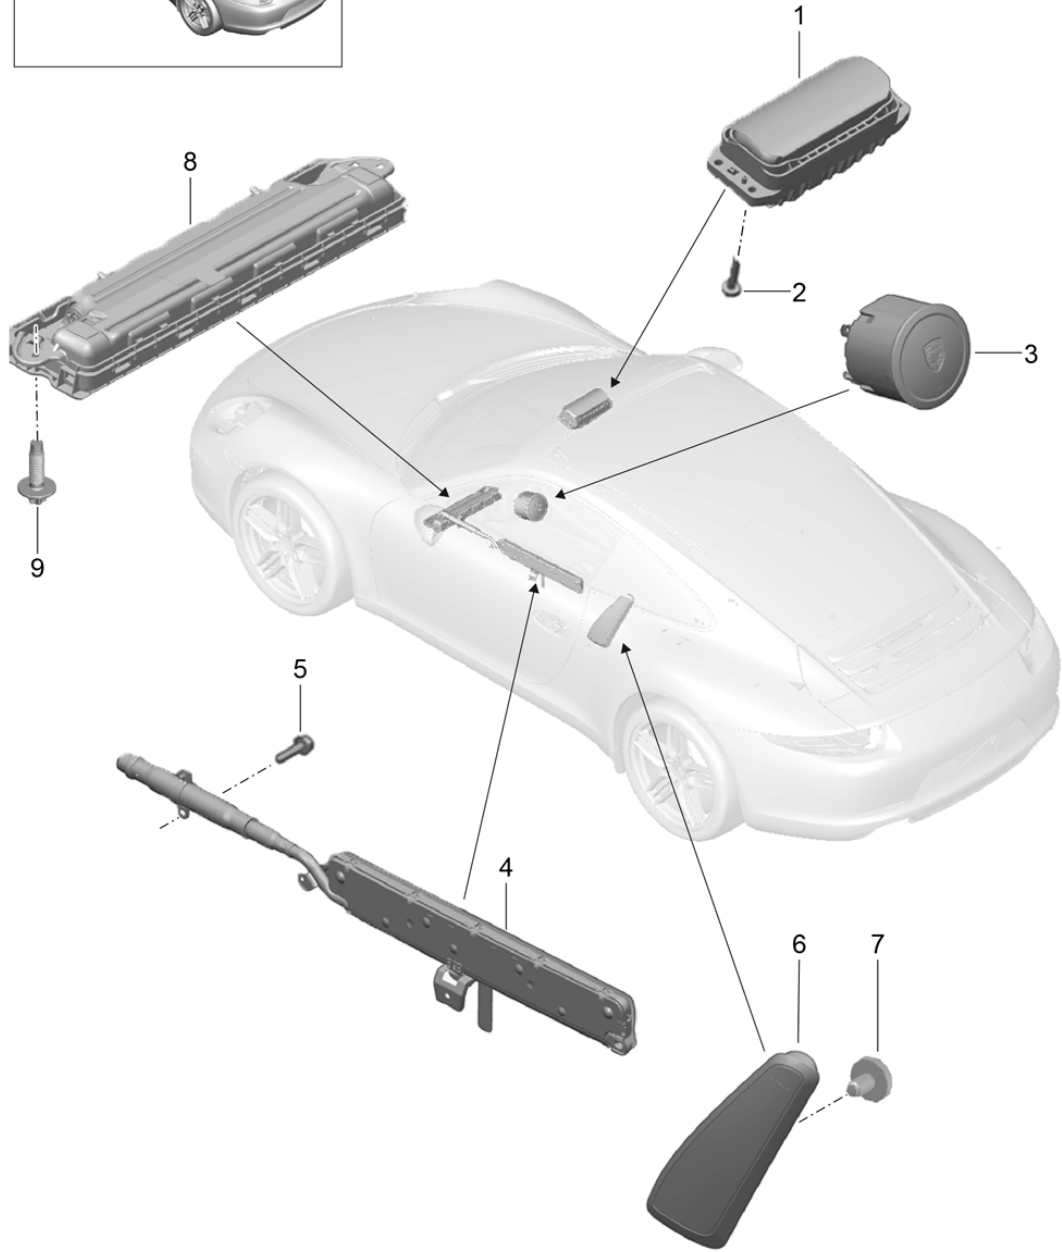

Model: 991-12

Model life 2012>>2016