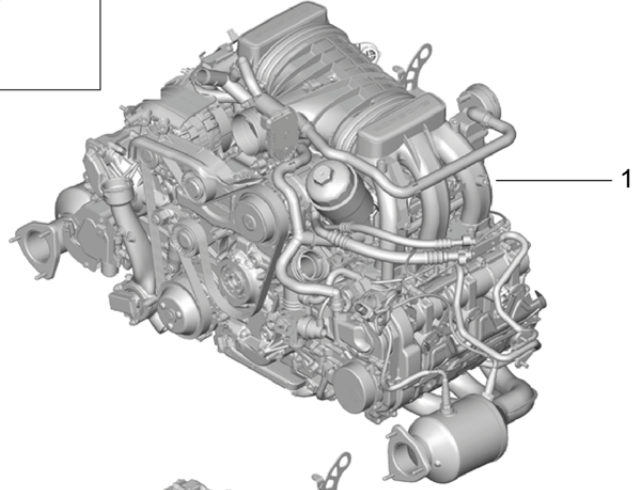

Model: 991-12

Model life 2012>>2016

Model: 991-12 Model life 2012>>2016

Pos	Part Number	Description	Remark	Qty	Model
		Replacement engine without: Clutch plate - PDK - Gearbox without: flywheel Manual gearbox with: Compressor Air conditioning			
1	9A1 100 903 00	Replacement engine D - MJ 2012>> - MJ 2012		1	A103+ PR:030,475, -145
1	9A1 100 913 00	Replacement engine D - MJ 2012>> - MJ 2012		1	A103+ PR:030,475, -145
1	9A1 100 903 X	Replacement engine D - MJ 2012>> - MJ 2012		1	A103+ PR:030,475, -145
1	9A1 100 913 X	Replacement engine D - MJ 2012>> - MJ 2012		1	A103+ PR:030,475, -145
1	9A1 100 903 01	Replacement engine Technical information Group 1 Document 1001 22/12 Attention D - MJ 2012>> - MJ 2012		1	A103+ PR:031,352, -145
1	9A1 100 913 01	Replacement engine Technical information Group 1 Document 1001 22/12 Attention D - MJ 2012>> - MJ 2012		1	A103+ PR:031,352, -145
1	9A1 100 903 AX	Replacement engine Technical information Group 1 Document 1001 22/12 Attention D - MJ 2012>> - MJ 2012		1	A103+ PR:031,352, -145
1	9A1 100 913 AX	Replacement engine Technical information Group 1 Document 1001 22/12 Attention D - MJ 2012>> - MJ 2012		1	A103+ PR:031,352, -145
1	9A1 100 903 02	Replacement engine D - MJ 2012>> - MJ 2012		1	A103+ PR:030,475, 145
1	9A1 100 913 04	Replacement engine D - MJ 2012>> - MJ 2012		1	A103+ PR:030,475, 145