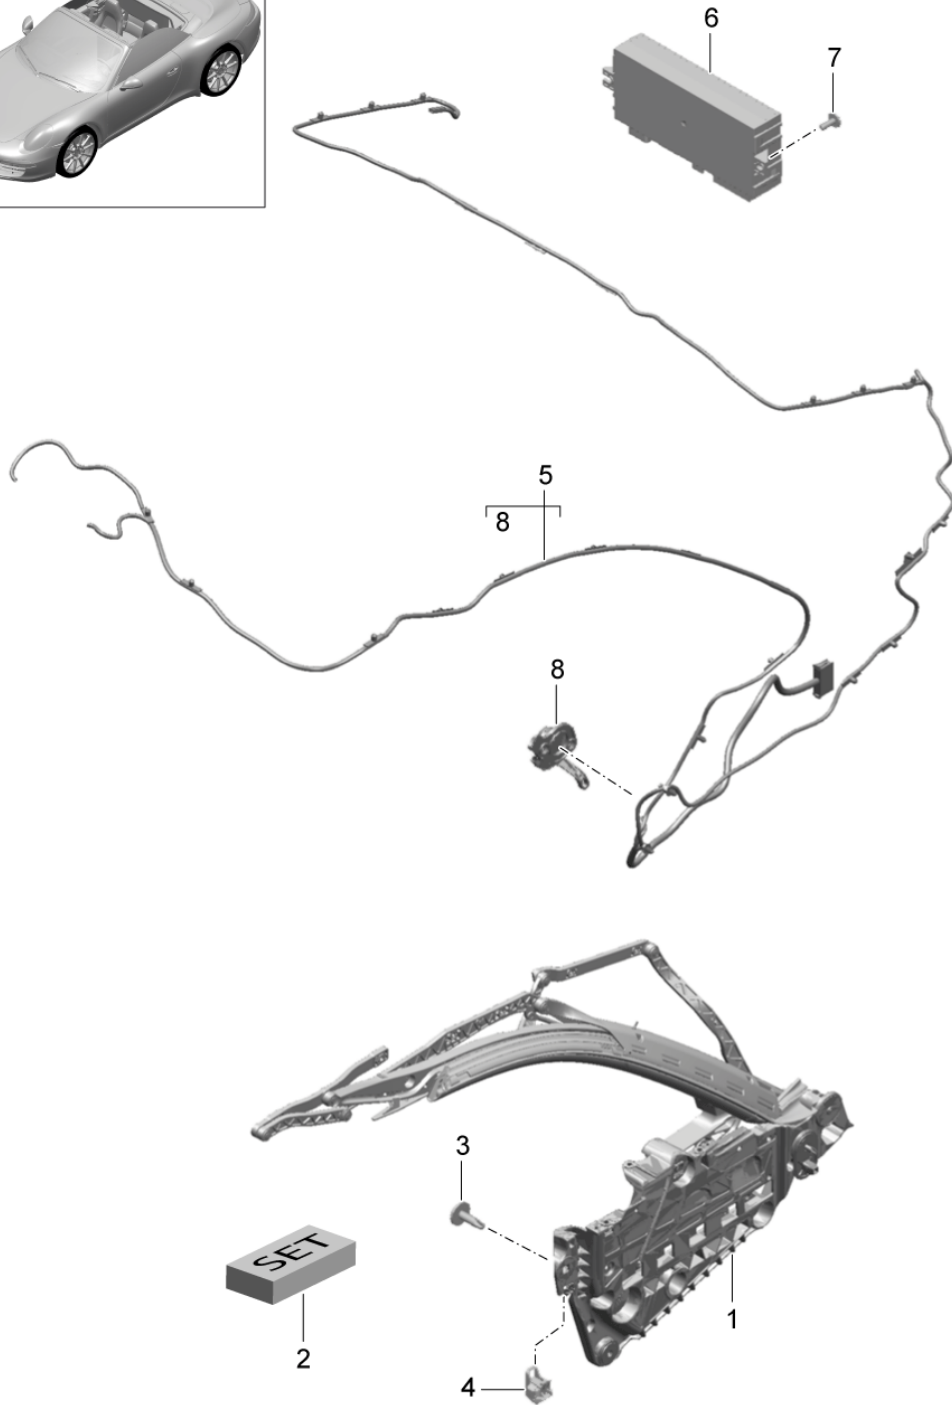

Model: 991-12

Model life 2012>>2016

Model: 991-12 Model life 2012>>2016

Pos	Part Number	Description	Remark	Qty	Model
		top frame Individual parts and electrical components	side		Cabrio
1	991 561 211 00	top frame	left	1	
(1)	991 561 212 00	top frame	right	1	
2	991 561 967 00	Assembly kit top frame		1	
3	999 073 534 01	Bolt with washer M8x30		6	
4	991 561 715 00	Guide piece		2	
5	991 612 865 00	Wire set (complete)		1	
		with:			
		Potentiometer No longer use the part here			
5	991 561 969 01	Wire set (complete)		1	
		with:			
		Potentiometer and Fasteners			
6	991 618 111 01	Control unit Convertible top control D >> - MJ 2013		1	
6	991 618 111 02	Control unit Convertible top control D - MJ 2014>>		1	PR:IY1
6	991 618 111 03	Control unit Convertible top control D - MJ 2014>>		1	PR:IY2
7	999 073 228 09	panel screw ST 4,8x13		2	
8	991 606 307 00	Potentiometer		1	