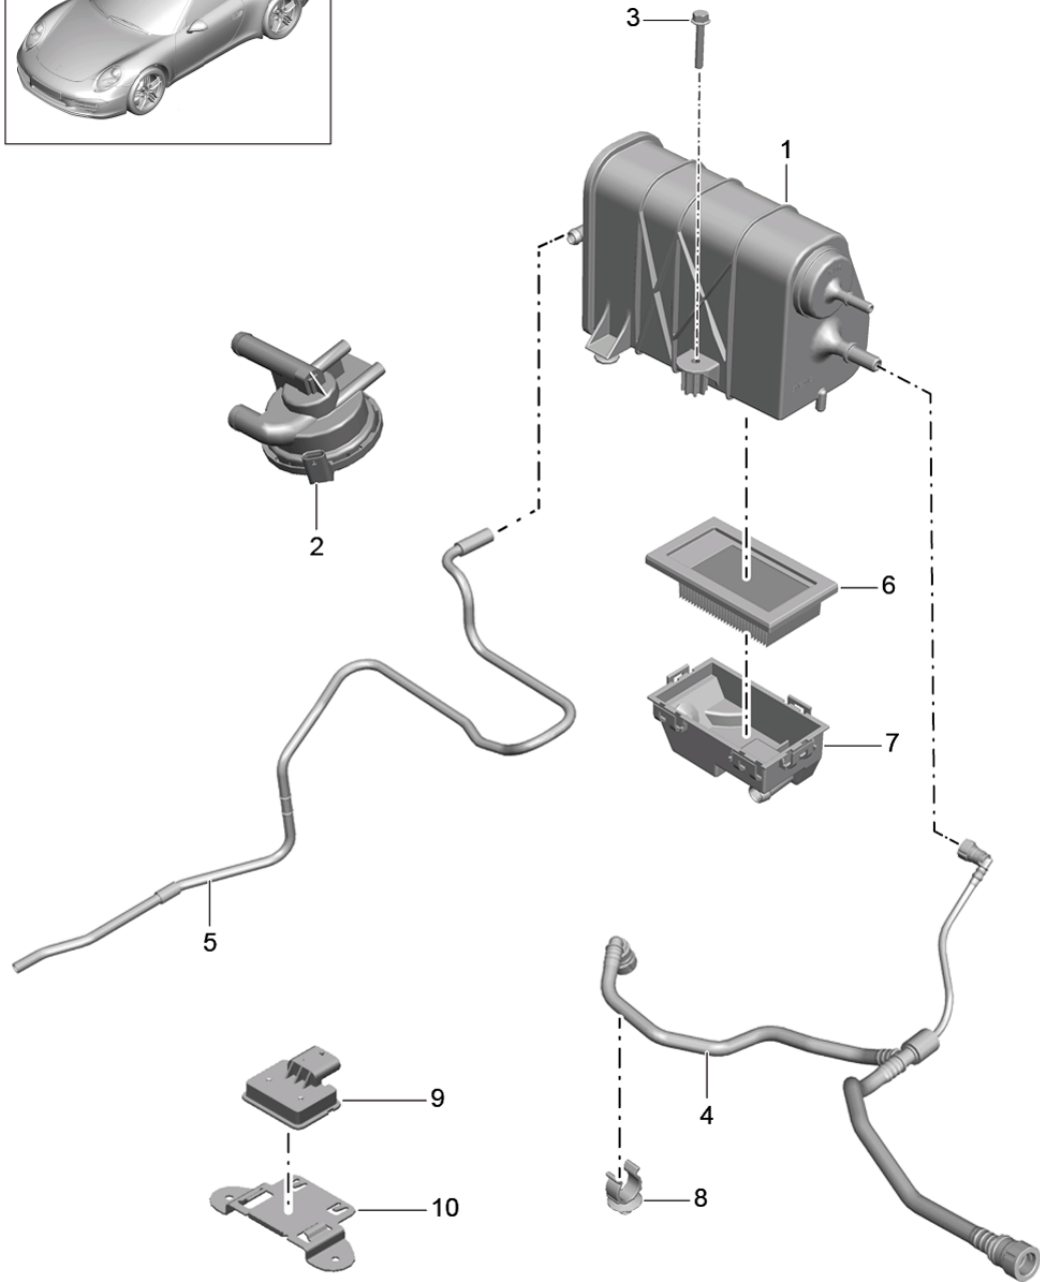

Model: 991-12

Model life 2012>>2016

Model: 991-12

Model life 2012>>2016

Pos	Part Number	Description	Remark	Qty	Model
1	991 201 221 00	Activated charcoal container Activated charcoal container Discontinued part		1	
1	991 201 221 02	Activated charcoal container		1	
3	900 378 115 01	Hexagon bolt M 6 x 35		1	
4	991 201 251 00	Breather line Fuel tank		1	PR:098
(4)	991 201 251 02	Breather line Fuel tank		1	PR:099
(4)	991 201 251 04	D >> - MJ 2013 Breather line Fuel tank D - MJ 2014>>		1	PR:099
5	991 201 361 00	Purge-air line Activated charcoal container		1	PR:098
(5)	991 201 361 02	Purge-air line Activated charcoal container Discontinued part		1	PR:099
(5)	991 201 361 05	Purge-air line Activated charcoal container		1	PR:099
8	999 507 280 40	Cable holder 16,0		1	PR:099