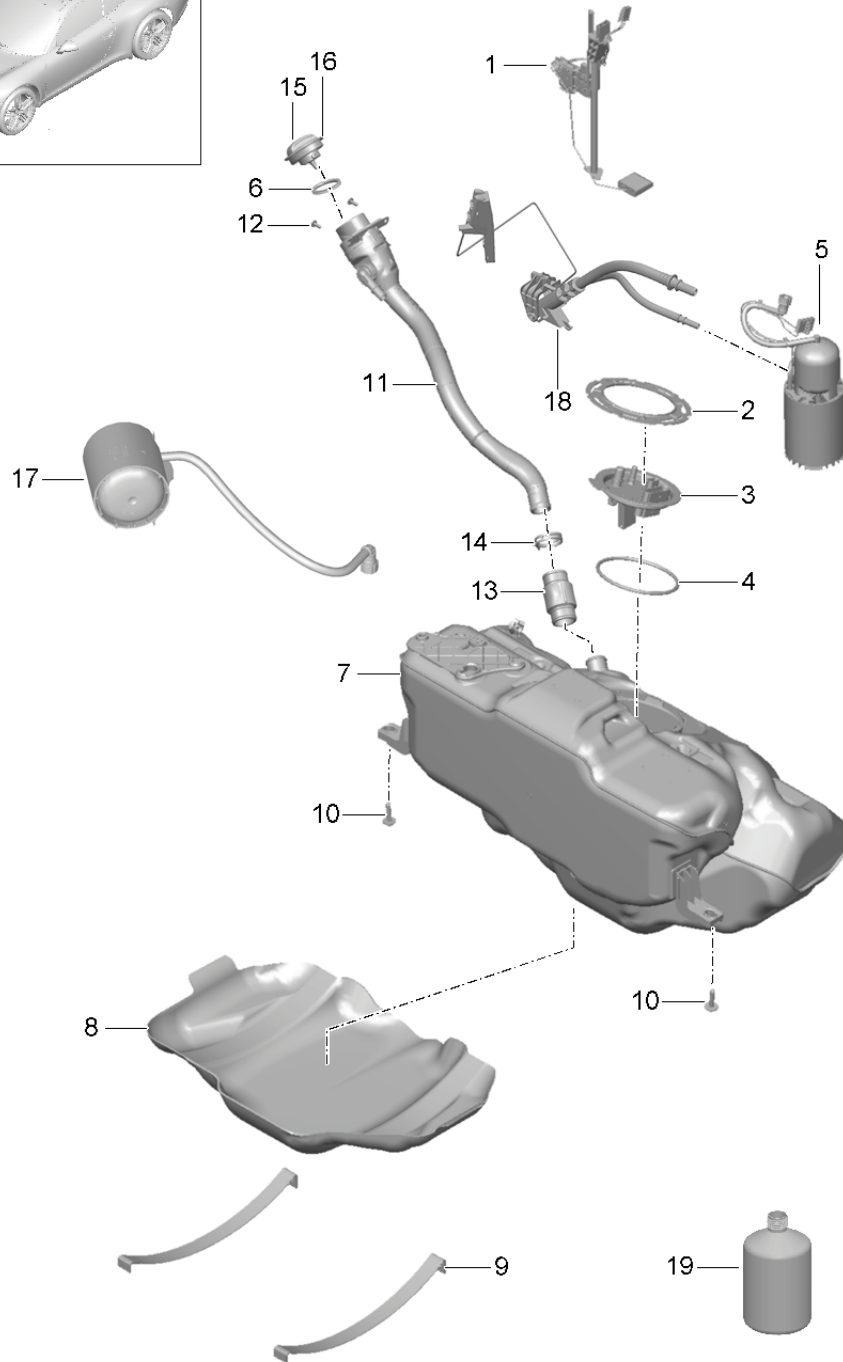

Model: 991-12

Model life 2012>>2016

Pos	Part Number	Description	Remark	Qty	Model
1	9A1 375 014 07	Engine suspension Engine brackets M >> D 09335 M >> D 05600		1	A103,A104
1	9A1 375 014 08	Engine brackets M D 09336 >> M D 05601 >>		1	A103,A104
2	9A1 375 236 04	Intermediate flange		1	
3	9A1 375 245 01	spacer sleeve Intermediate flange		1	
4	900 378 286 01	Hexagon bolt M 10 X 135		1	
5	900 378 332 01	Hexagon flange screw M 10 X 92		1	
6	900 380 021 01	Hexagon nut M 10		2	
7	991 375 049 01	hydro-mounting	Coupe	2	PR:-140
(7)	991 375 049 02	hydro-mounting	Cabrio	2	PR:-140
(7)	991 375 059 06	hydro-mounting Discontinued part		2	PR:140
(7)	991 375 059 07	hydro-mounting Discontinued part		2	PR:140
(7)	991 375 059 08	hydro-mounting		2	PR:140
8	N 908 484 05	Hexagon nut M 12 X 1,5		2	
9	900 385 167 01	Outer hexagon round screw M 8 X 35		4	PR:-140
10	900 385 168 01	Outer hexagon round screw M 8 X 65		4	PR:140
11	9A1 102 251 00	Heat insulation		1	PR:-176
12	N 100 988 08	Hex collared bolt M 6 X 16		3	
12	N 100 988 11	No longer use the part here bolt, hex. hd. (combi.) self-locking M 6 X 16		3	

Model: 991-12

Model life 2012>>2016