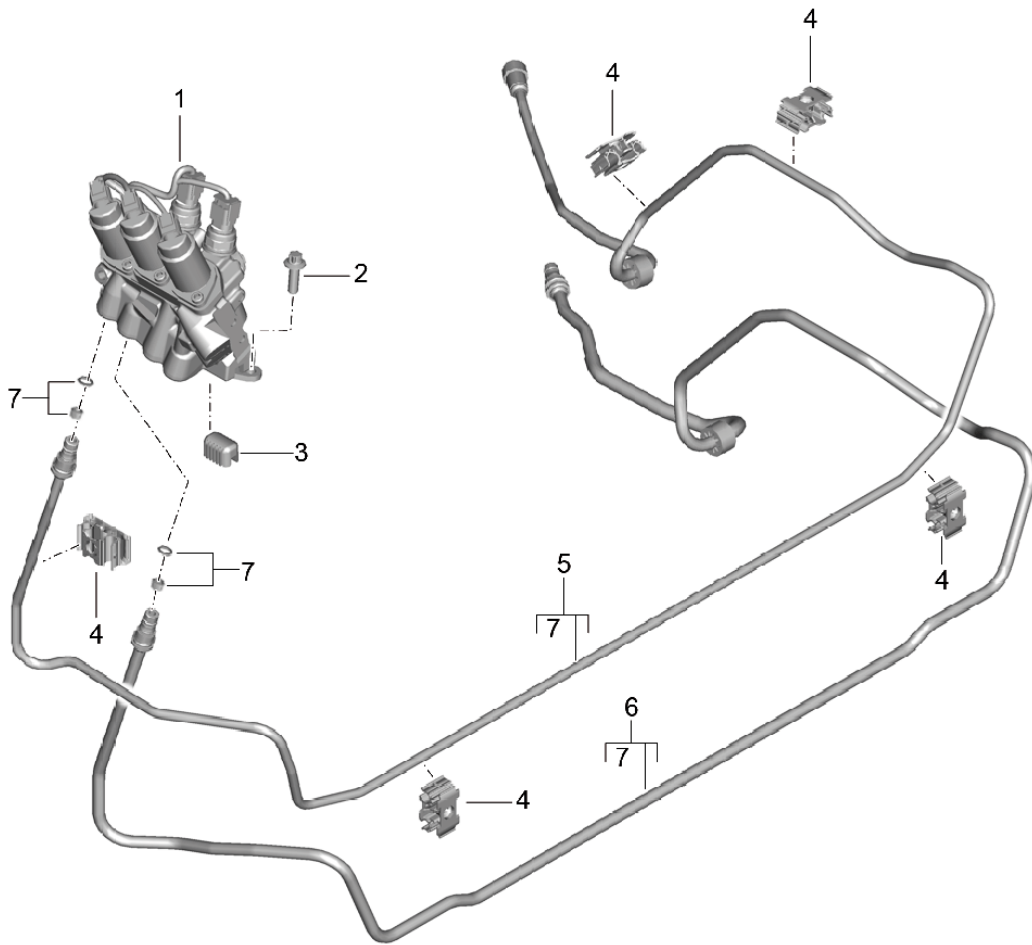

Model: 991-12

Model life 2012>>2016

Model: 991-12

Model life 2012>>2016

Pos	Part Number	Description	Remark	Qty	Model
		Lines Valve block Front end PDCC			PR:031,352
1	991 359 075 02	Valve block No longer use the part here		1	
(1)	991 359 075 03	Valve block		1	
-	991 609 898 00	Wire set		1	
		Valve block			
2	900 385 098 09	Screw M 8 X 25		3	
3	991 359 375 00	Rubber bush		2	
4	999 507 162 40	Cable holder 8,0/10,0		5	
5	991 359 221 02	Pressure line		1	
6	991 359 223 02	return line		1	
7	997 347 945 00	repair set comprising: Spring O-ring		X