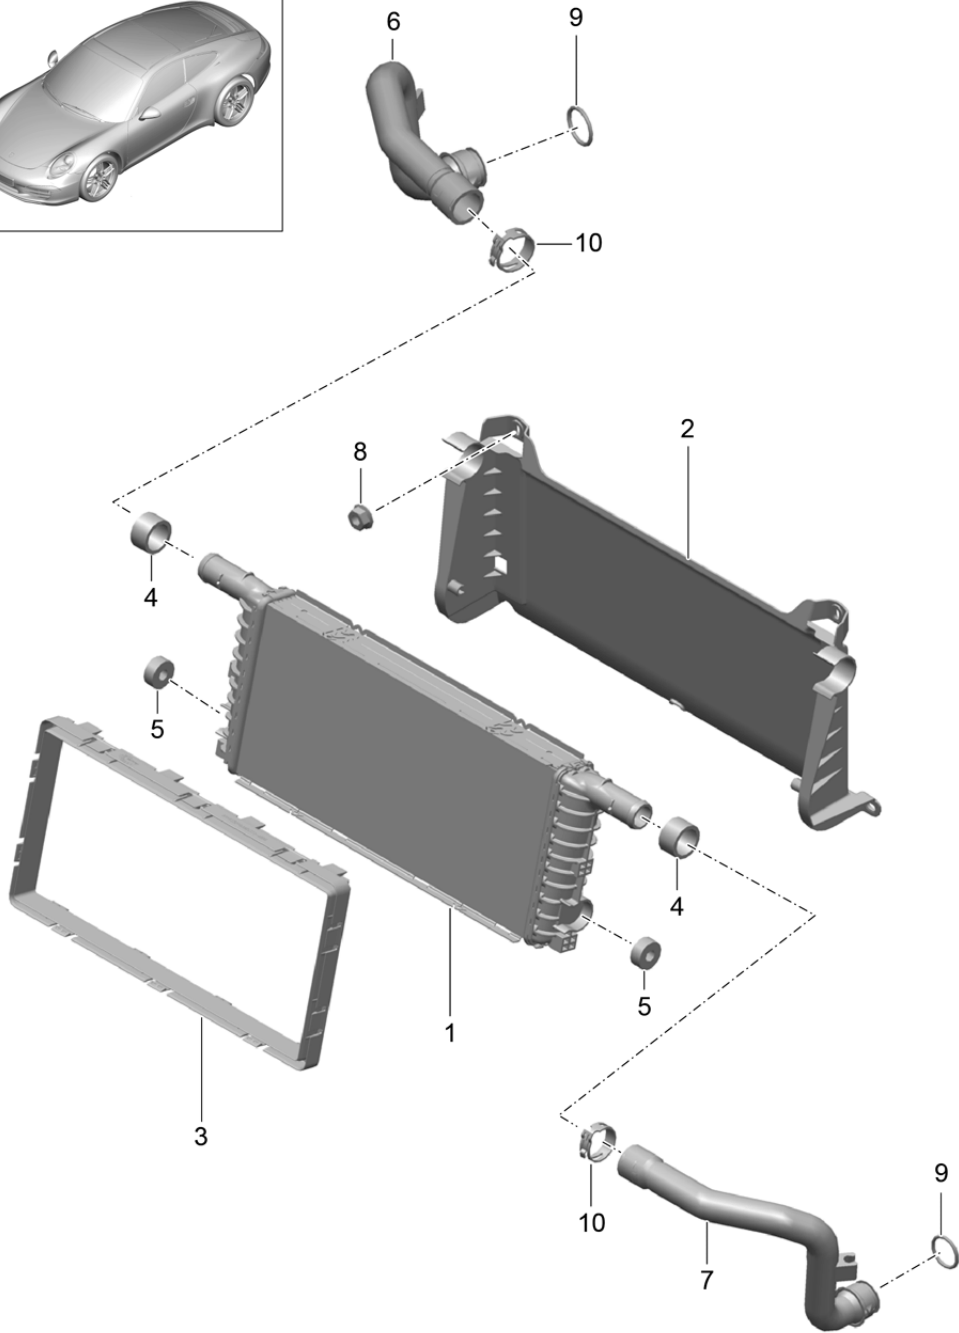

Model: 991-12

Model life 2012>>2016

Model: 991-12

Model life 2012>>2016

Pos	Part Number	Description	Remark	Qty	Model
1	991 106 137 01	Radiator Radiator D >> - 27.06.2012	center center	1	PR:153
1	991 106 137 02	Radiator D - 28.06.2012>>	center	1	
2	991 106 237 01	Retaining frame		1	
3	991 106 337 01	Sealing frame		1	
4	991 106 537 01	Rubber bush	upper	2	
5	991 106 538 01	Rubber bush Discontinued part	lower	2	
5	991 106 538 02	Rubber bush	lower	2	
6	991 106 638 01	Water hose Discontinued part		1	
6	991 106 638 02	Water hose		1	
7	991 106 639 01	Water hose		1	
8	999 084 638 01	Hexagon nut		4	
9	996 106 801 05	O-ring		2	
10	999 512 671 09	Hose clamp B 34 X 12		2	
-		Air guide Radiator see illustration:	center 802-000