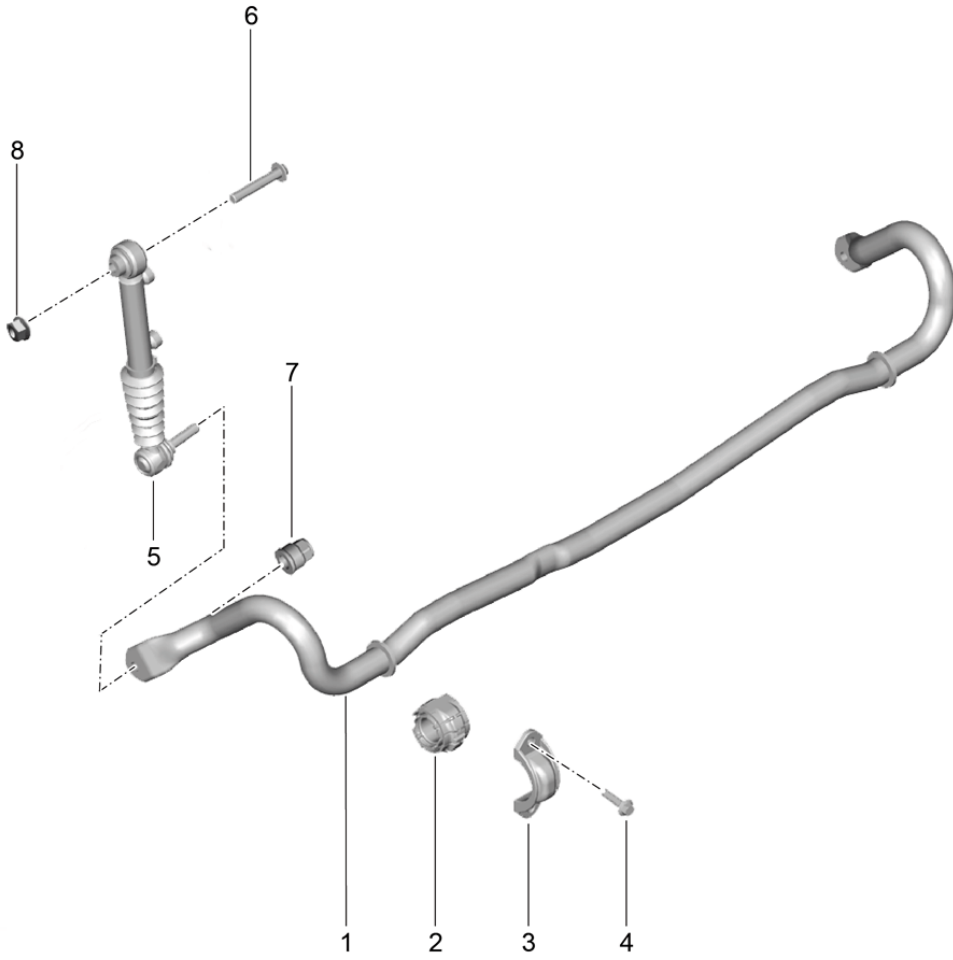

Model: 991-12

Model life 2012>>2016

Model: 991-12

Model life 2012>>2016

Pos	Part Number	Description	Remark	Qty	Model
		Anti-roll bar PDCC			PR:031,352
1	991 333 703 02	Anti-roll bar Discontinued part		1	
(1)	991 333 703 12	Anti-roll bar		1	
2	991 333 797 02	anti-roll bar bearing bracket		2	
3	991 333 777 01	Clamp		2	
4	999 072 077 01	Hexagon bolt M 10 X 30		4	
5	991 359 085 03	Damper Discontinued part		2	
(5)	991 359 085 04	Damper		2	
6	999 073 530 01	Socket head bolt M 12 X 1,5 X 72		2	
7	999 084 132 01	Hexagon nut M 12		2	
8	999 084 445 01	Locknut M 12 X 1,5		2