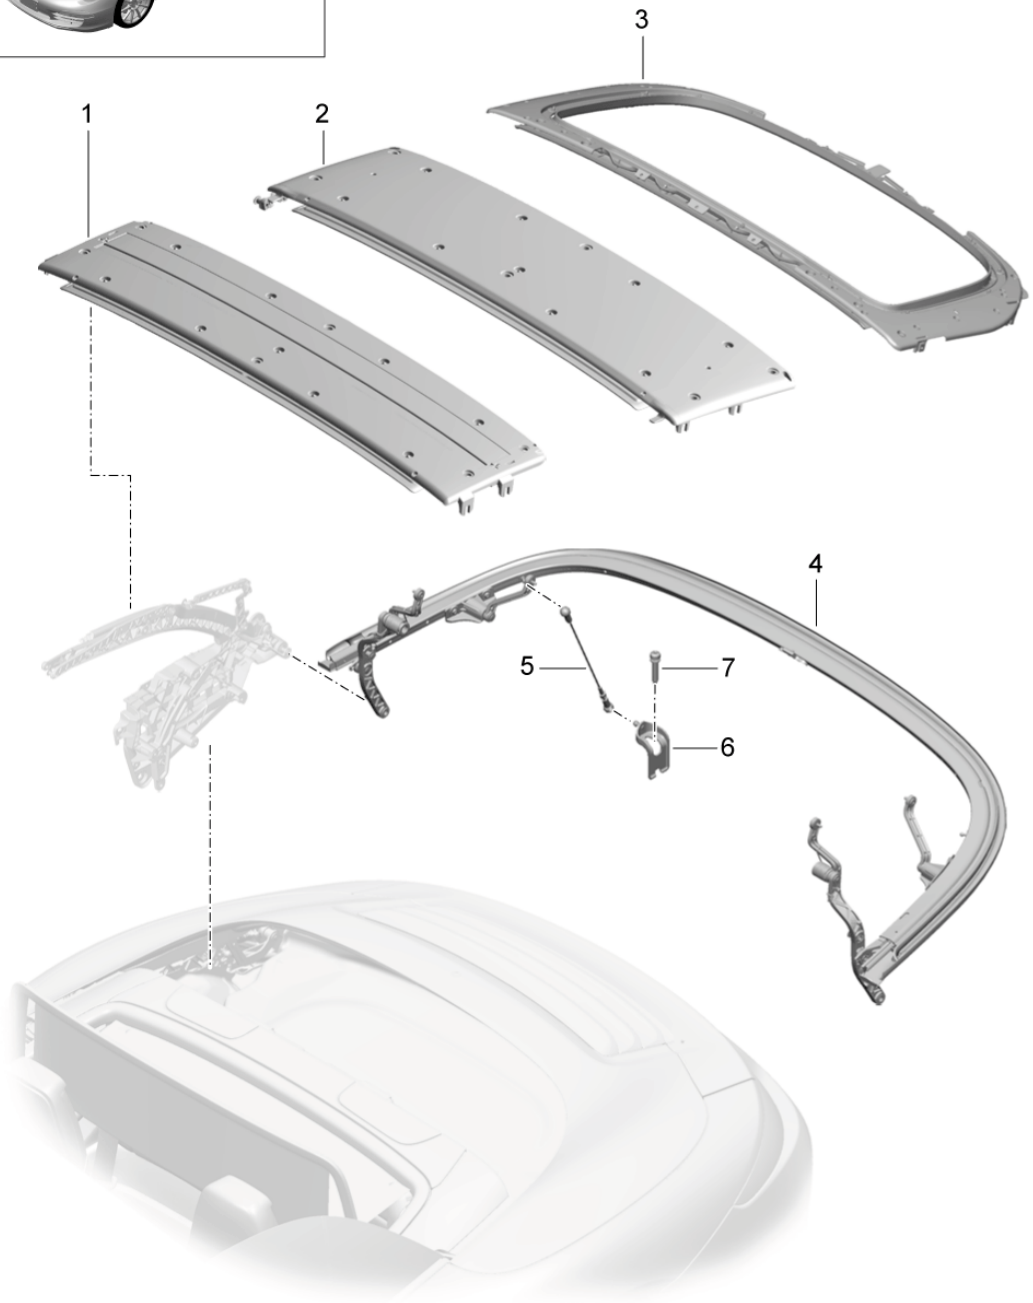

Model: 991-12 Model life 2012>>2016

Pos	Part Number	Description	Remark	Qty	Model
1	991 562 931 00	top frame roof frame catch roof frame with: Fasteners	front	1	Targa
2	991 561 117 01	catch		1	
3	991 561 605 00	Centring journal	left	1	
(3)	991 561 606 00	Centring journal	right	1	
4	991 561 965 01	Set of fastening parts for catch and Centring journal		1	
5		Tool Emergency operation see illustration:	001-000	1	
6	991 561 235 03	Support catch		1	
	991 561 235 03 5Q0	Black			
7	999 073 223 01	Bolt with washer M6x25		3	
8	991 561 937 00	repair set deformation element		1	

Model: 991-12

Model life 2012>>2016