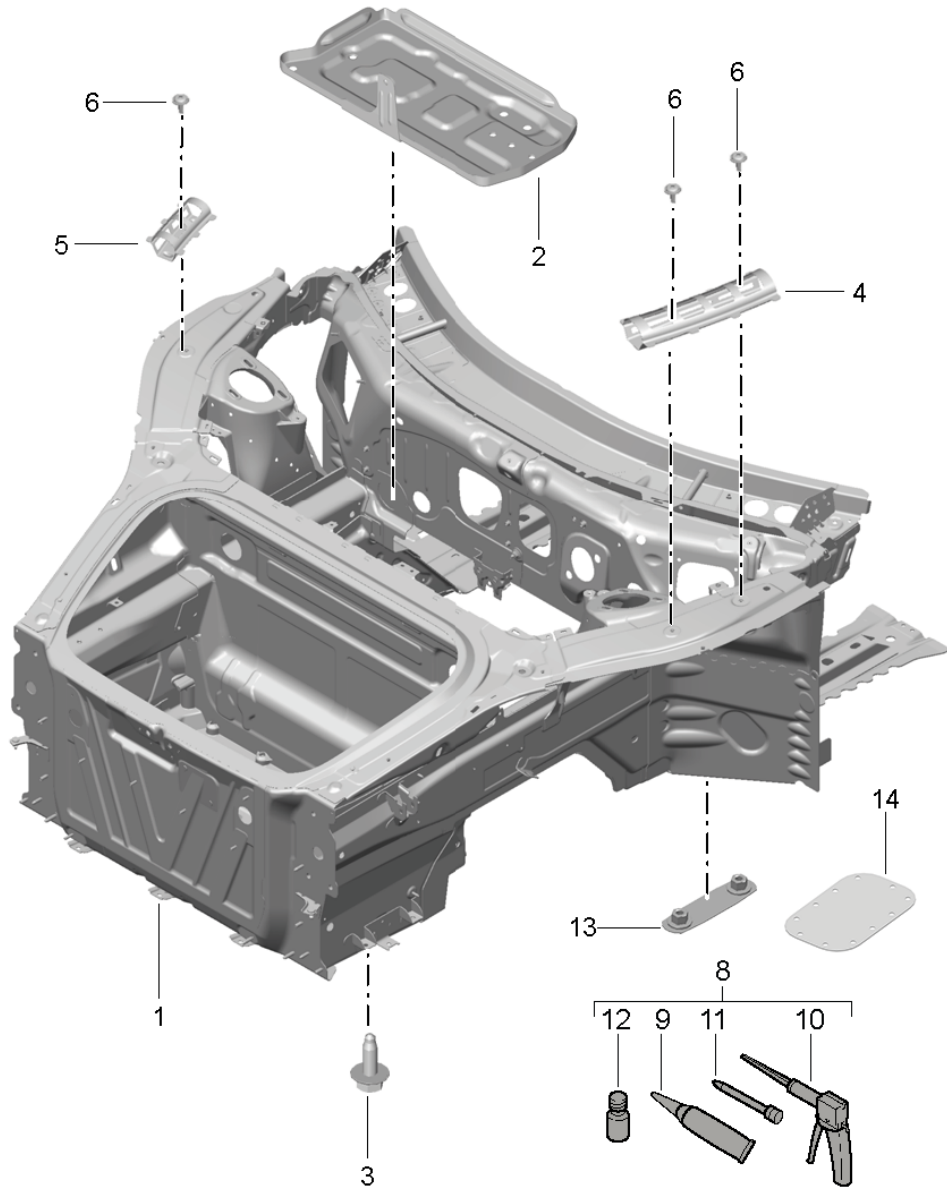

Model: 991-12

Model life 2012>>2016

Model: 991-12 Model life 2012>>2016

Pos	Part Number	Description	Remark	Qty	Model
1	991 501 991 00	Front end (complete) Front end	lhd	1	C2 PR:098,-011
	991 501 991 00 GRV	primed also use: processing instruction See technical manual	000 043 206 30		
1	991 501 991 01	Front end	lhd	1	C4 PR:098
	991 501 991 01 GRV	primed also use: processing instruction See technical manual	000 043 206 30		
(1)	991 501 991 02	Front end	rhd	1	C2 PR:099,-011
	991 501 991 02 GRV	primed also use: processing instruction See technical manual	000 043 206 30		
(1)	991 501 991 03	Front end	rhd	1	C4 PR:099
	991 501 991 03 GRV	primed also use: processing instruction See technical manual	000 043 206 30		
2	991 504 151 10	Battery console	lhd	1	PR:098
(2)	991 504 151 11	Battery console	rhd	1	PR:099
3	999 072 048 01	Hexagon bolt M8X25		4	
(3)	N 102 400 03	Hex collared bolt M8X32 D - MJ 2016>>		4	
4	991 504 775 01	deformation element	left	1	
	991 504 775 01 GRV	primed			
5	991 504 776 01	deformation element	right	1	
	991 504 776 01 GRV	primed			
6	999 073 348 09	fillister hd. bolt M6 X 20	right	X	
8	000 043 206 29	Adhesive set		1	
9	000 043 206 30	adhesive		1	
10	000 043 206 31	Double cartridge gun		1	
11	000 043 206 32	emulsion tube		1	
12	000 043 206 33	activator		1	
13	991 501 927 00	Threaded plate Body repair Suspension sub-frame		2	
	991 501 927 00 GRV	primed			
14	991 501 937 00	Cover Body repair Suspension sub-frame	left	1	
	991 501 937 00 GRV	primed			
14	991 501 938 00	Cover Body repair Suspension sub-frame	right	1	
	991 501 938 00 GRV	primed