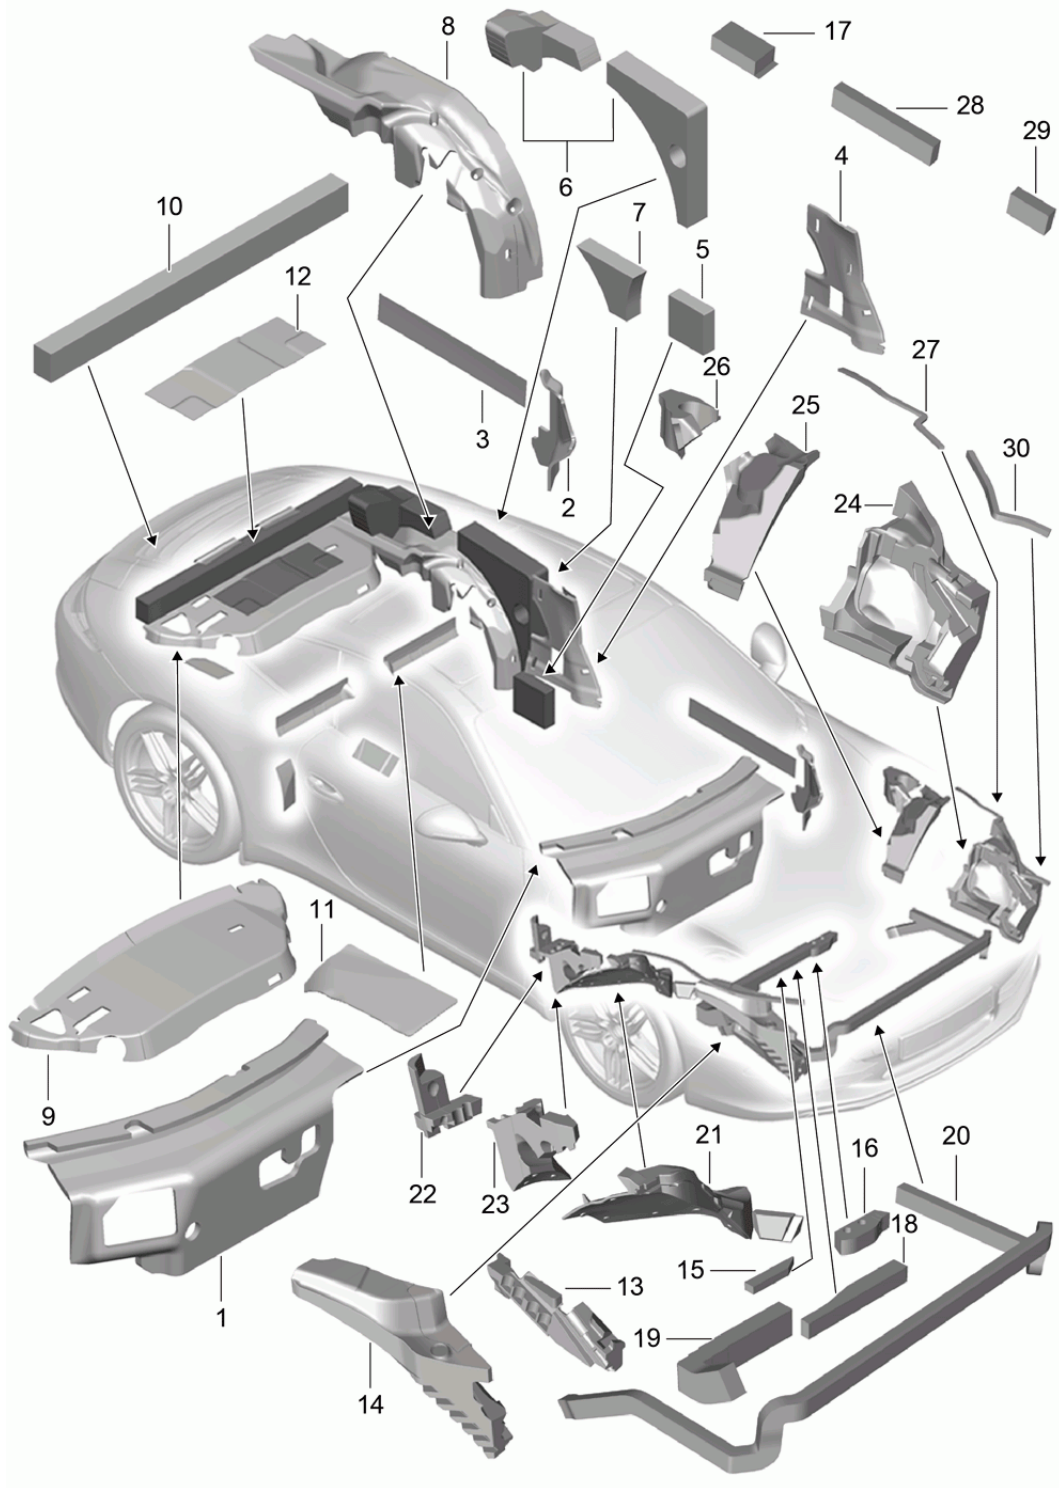

Model: 991-12

Model life 2012>>2016

Model: 991-12 Model life 2012>>2016

Pos	Part Number	Description	Remark	Qty	Model
		Body			COUPE
1	991 556 723 00	Sound proofing 1 Sound absorber	lhd	1	PR:098
(1)	991 556 724 00	Firewall Sound absorber	rhd	1	PR:099
2	991 556 605 00	Firewall Sound absorber	left	1	
(2)	991 556 606 00	Wheel housing Sound absorber	front right	1	
3	997 556 531 01	Wheel housing sound absorber for door	front	2	
4	991 556 513 02	Sound absorber B-pillar		2	
5	991 556 803 00	Side panel trim Sound absorber		2	
6	991 556 571 01	Seat well Sound absorber	left	2	
(6)	991 556 573 00	Rear bulkhead Sound absorber		2	
-	999 049 027 40	Rear bulkhead Plastic nut		2	
7	991 556 667 00	Mount Sound absorber		2	
8	991 556 657 00	Rear bulkhead Sound absorber	left	1	
(8)	991 556 658 00	Wheel housing Sound absorber	rear right	1	
9	991 556 711 00	Wheel housing Sound absorber	rear	1	
9	991 556 711 01	Engine bay Discontinued part Sound absorber		1	
10	991 556 719 01	Engine bay Sound absorber		1	
11	991 556 503 00	Bleeding Damping	inner	14	
12	991 556 521 00	Damping mat	rear	1	
13	991 572 532 00	Foam part PDCC		1	
14	991 572 534 00	Firewall Foam part		1	
15	991 572 557 00	PDCC Firewall Foam part		1	
16	991 572 553 00	Fuel tank Foam part		1	
17	991 572 529 00	Fuel tank Foam part		1	
18	991 572 527 01	Fuel tank Foam part		1	
19	991 572 525 01	Fuel tank Foam part		1	
20	991 572 522 02	Fuel tank Foam part		1	
21	991 572 516 01	Fuel tank Foam part	lhd	1	PR:098
22	991 572 512 00	Tank filler neck Foam part	lhd	1	PR:098
23	991 572 514 00	Tank filler neck Foam part	lhd	1	PR:098