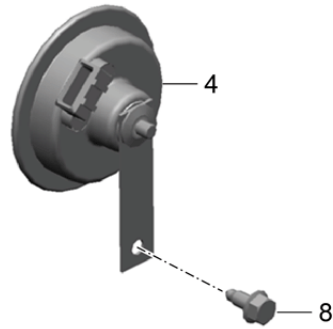

Model: 991-12

Model life 2012>>2016

Model: 991-12 Model life 2012>>2016

Pos	Part Number	Description	Remark	Qty	Model
1	991 635 149 01	Fanfare Signal horn alarm system Fanfare High-pitched		1	
(1)	991 635 159 00	Fanfare High-pitched	with:	1	
2	991 635 150 01	Fanfare Low-pitched	also use: 991 612 947 00	1	
(2)	991 635 160 00	Fanfare Low-pitched	with:	1	
-	991 612 947 00	Adapter cable for 991 635 159 00 991 635 160 00	also use: 991 612 947 00	1	
3	N 106 092 04	Hexagon collar nut M 8		2	
4	9P1 951 101	Signal horn for alarm system	use if required: 9P1 998 003 A	1	PR:534
5	1K8 951 605 B	Alarm horn		1	PR:536
6	991 637 419 01	Bracket		1	PR:536
7	N 902 955 02	Hexagon collar nut M 8		1	PR:536
8	900 378 176 01	Hexagon bolt M 8 X 20		1	PR:534
9	9P1 998 003 A	Wire set Modification kit Signal horn		1	PR:534