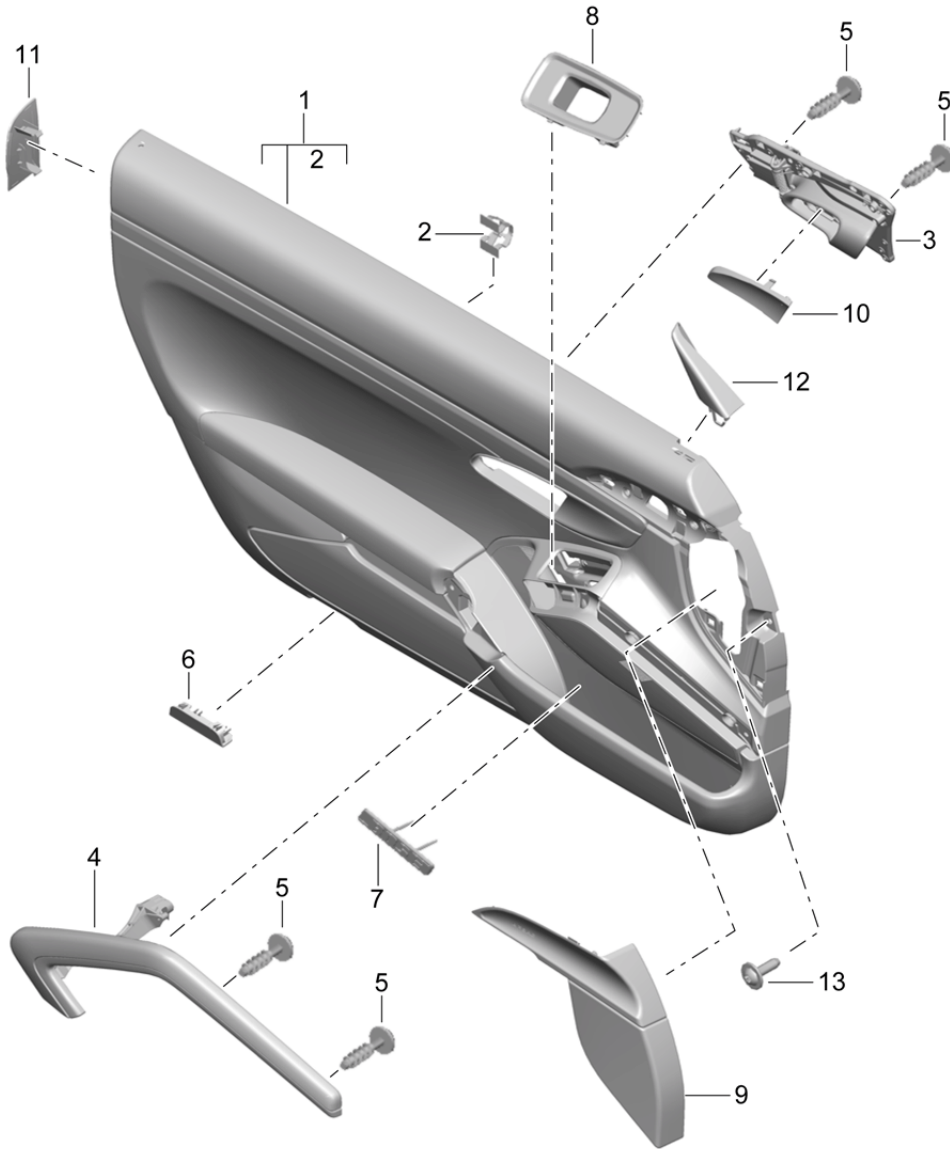

Model: 991-12

Model life 2012>>2016