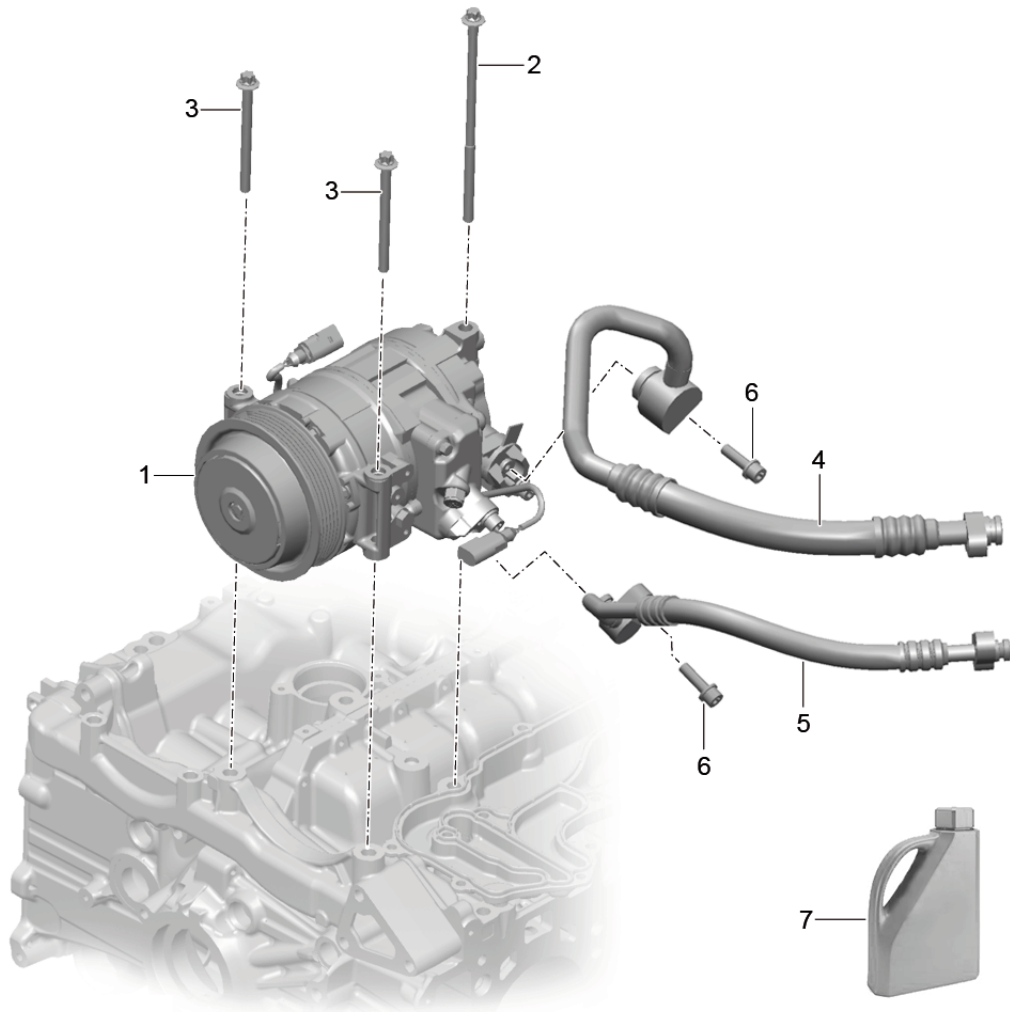

Model: 991-12 Model life 2012>>2016

Pos	Part Number	Description	Remark	Qty	Model
11	991 573 916 00	Air conditioner Cover for Filter		1	
12	991 573 623 00	Passenger compart. filter		1	
13	928 570 423 00	Tensioning spring blower housing		X	
14	991 573 913 00	pipe holder	rhd	1	PR:099
15	991 612 725 00	Wire set	lhd	1	PR:098,573
15	9P3 971 565	Wire set without: ventilation flap	lhd	1	PR:098,573
(15)	991 612 726 00	Wire set	rhd	1	PR:099,573
(15)	9P4 971 565	Wire set without: ventilation flap	rhd	1	PR:099,573
16	991 624 423 01	governor for Fan		1	PR:573
17	970 653 257 00	Temperature sensor for evaporator		2	
18	991 572 875 00	Grommet		2	
19	991 573 769 01	Air conditioner Grommet Firewall		1	PR:573
20	991 572 263 01	Expansion valve Seal Firewall		1	
21	8K0 820 261	Heater pipeline Gasket set Expansion valve		1	

Model: 991-12

Model life 2012>>2016