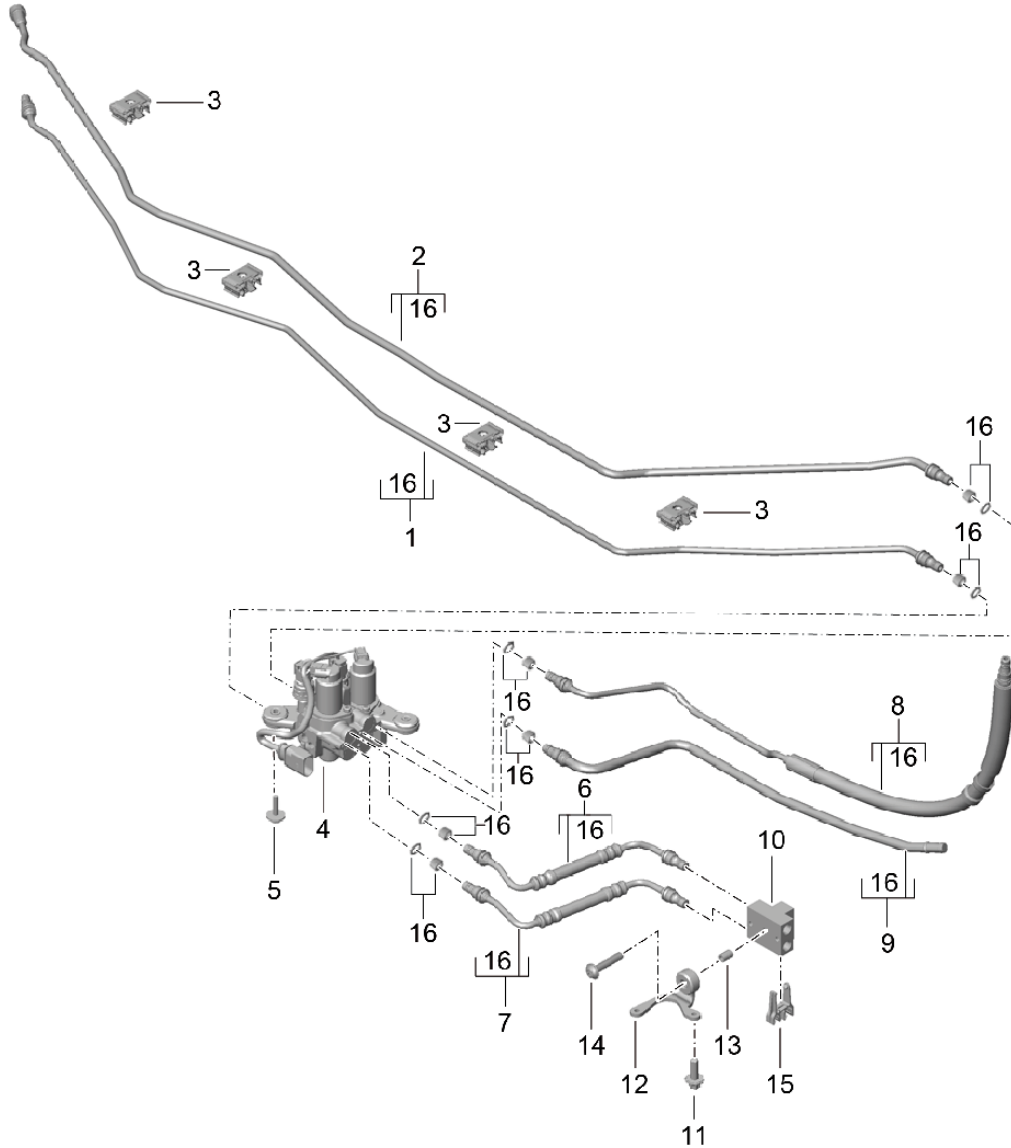

Model: 991-12

Model life 2012>>2016

Model: 991-12

Model life 2012>>2016

Pos	Part Number	Description	Remark	Qty	Model
		Lines Underbody PDCC	center		PR:031,352
1	991 359 261 01	Pressure line		1	
2	991 359 263 02	return line		1	
3	999 507 162 40	Cable holder 8,0/10,0		4	
4	991 359 077 02	Valve block Discontinued part		1	
(4)	991 359 077 03	Valve block		1	
-	991 609 899 00	Wire set		1	
5	900 378 318 01	Valve block Bolt with washer M 6 X 30		3	
6	991 359 255 03	Pressure line		1	
7	991 359 253 03	Pressure line		1	
8	991 359 237 03	Pressure line		1	
9	991 359 225 02	return line		1	
10	991 359 179 01	t-piece		1	
11	900 385 009 09	Torx screw BM 6 X 16		2	
12	991 359 279 02	Bracket		1	
13	991 359 287 00	bush		1	
14	999 073 417 01	fillister hd. bolt		1	
15	991 359 289 02	Bracket		2	
16	997 347 945 00	repair set comprising: Spring O-ring		X