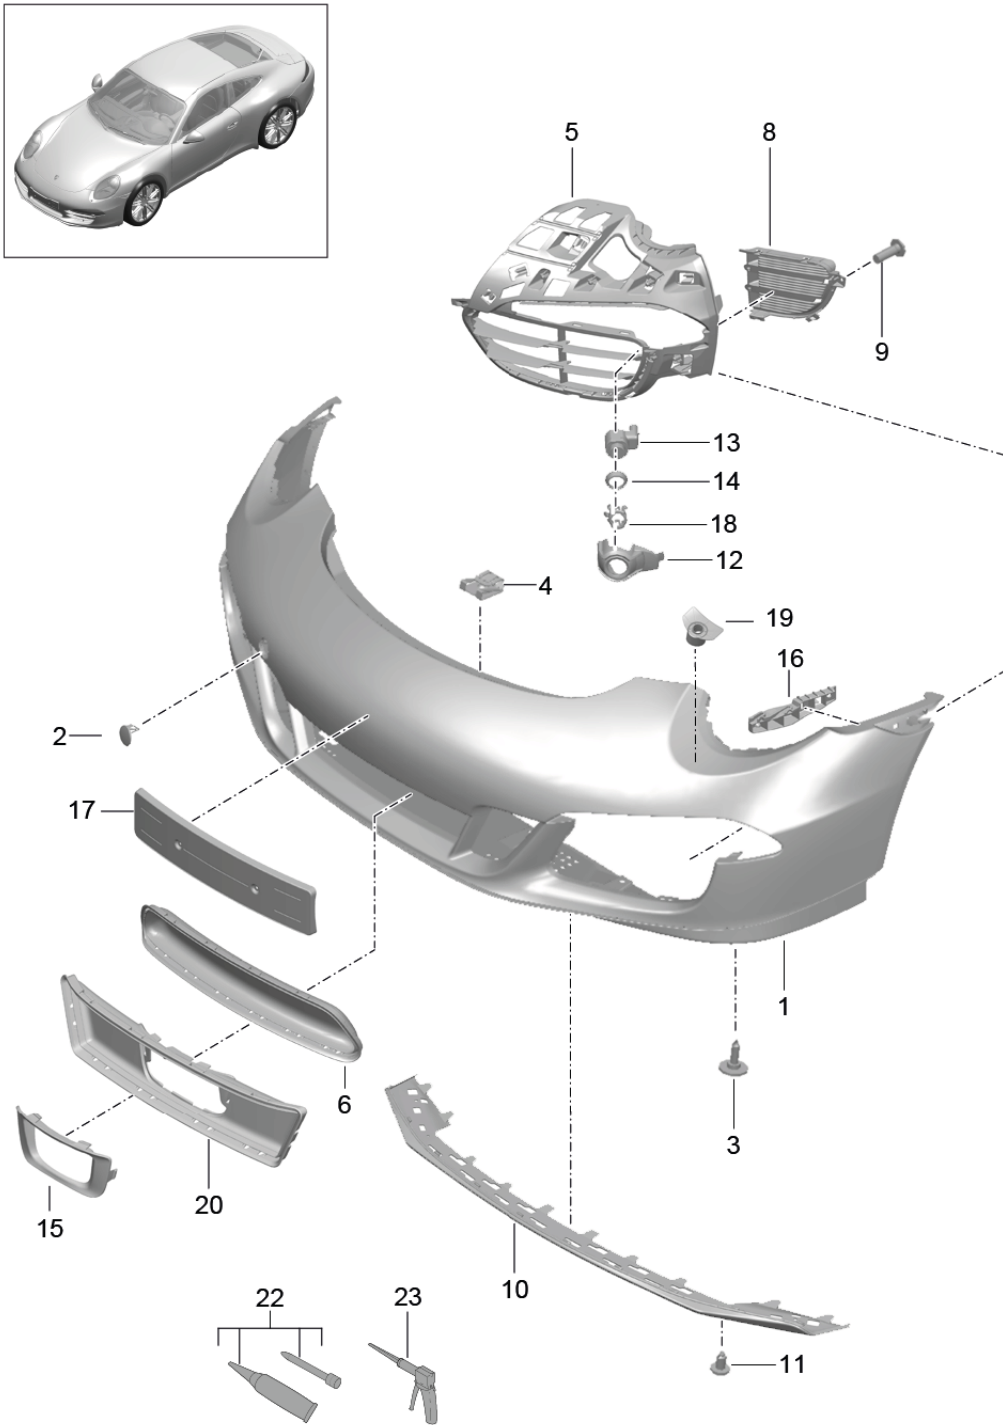

Model: 991-12

Model life 2012>>2016