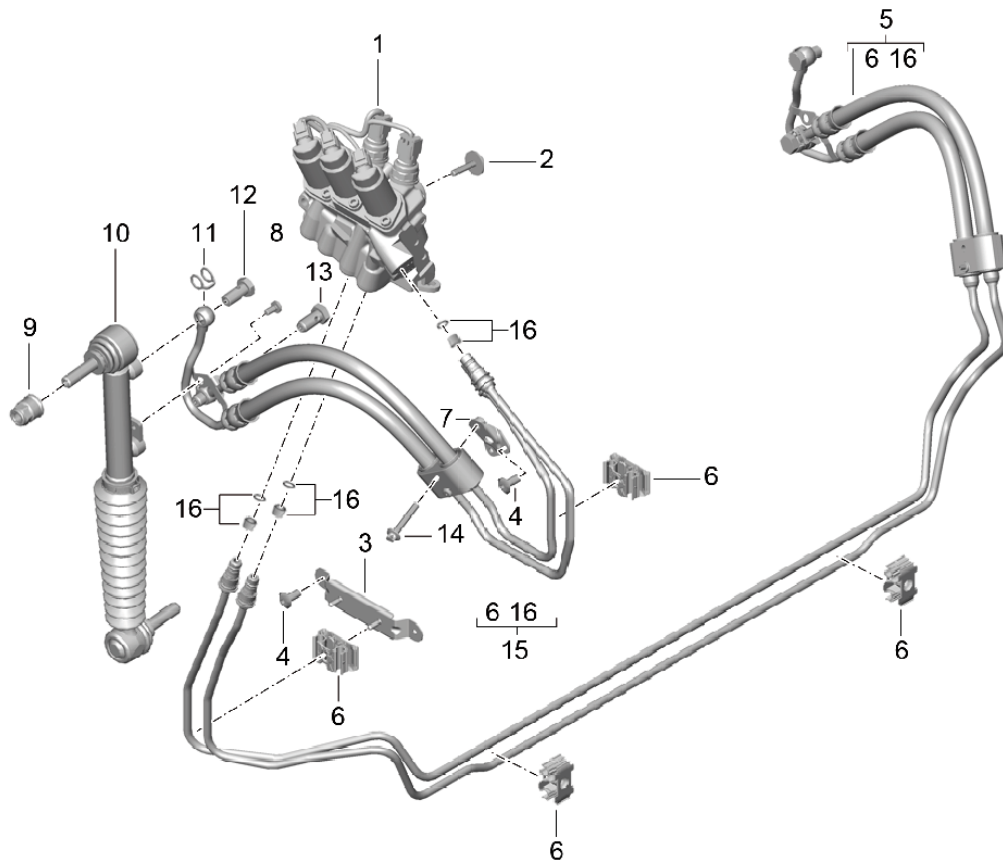

Model: 991-12

Model life 2012>>2016

Model: 991-12 Model life 2012>>2016

Pos	Part Number	Description	Remark	Qty	Model
		Lines Front end Damper PDCC			PR:031,352
1	991 359 075 02	Valve block		1	
		No longer use the part here			
(1)	991 359 075 03	Valve block		1	
-	991 609 898 00	Wire set		1	
		Valve block			
2	900 378 318 01	Bolt with washer M 6 X 30		1	
3	991 359 273 01	Bracket Version		1	
		with:			
3	991 359 273 02	Rivet Bracket Version		1	
		with:			
4	900 333 016 30	Screw Pop rivet A 5,0 X 10,0		2	
(4)	900 378 169 01	Hexagon bolt M 6 X 12		2	
5	991 359 157 03	Line harness Discontinued part		1	Carrera 2
5	991 359 157 04	Line harness		1	Carrera 2
5	991 359 157 27	Line harness		1	GTS 2
5	991 359 157 26	Line harness		1	Carrera 4
5	991 359 157 27	Line harness		1	GTS 4
6	999 507 907 40	Cable holder 8,0/8,0		4	
7	991 359 275 03	Bracket		2	
8	999 073 189 01	flat round head bolt M 6 X 12		2	
9	999 084 132 01	Hexagon nut M 12 X 1,5		4	
10	991 359 083 03	Damper		2	
		D >> - MJ 2015			
(10)	991 359 083 04	Damper D - MJ 2016>>		2	
11	991 359 361 00	Sealing plate		4	
12	900 175 020 03	Banjo bolt 8		2	
13	991 359 359 00	Banjo bolt		2	
		with:			
14	900 385 045 01	Non-return valve Torx screw BM 6 X40		2	
15	991 359 158 02	Line harness	right	1	
16	997 347 945 00	repair set comprising: Spring O-ring		X