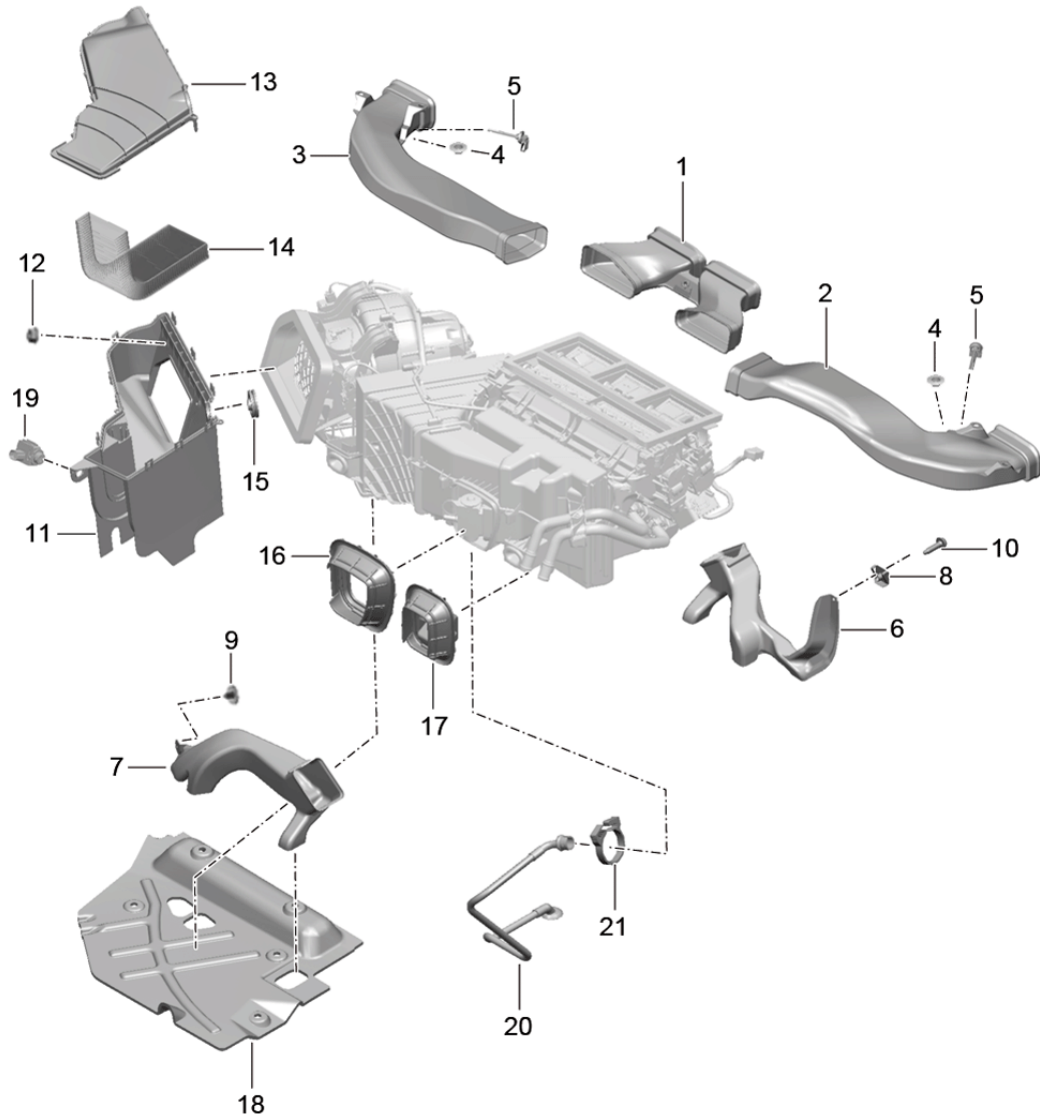

Model: 991-12

Model life 2012>>2016

Model: 991-12 Model life 2012>>2016

Pos	Part Number	Description	Remark	Qty	Model
1	991 572 769 01	Air guide	center	1	
2	991 572 463 02	Air distributor Air guide	left lhd	1	PR:098
(2)	991 572 463 03	Air guide	side left rhd	1	PR:099
3	991 572 464 02	Air guide	side right lhd	1	PR:098
(3)	991 572 464 03	Air guide	side right rhd	1	PR:099
4	999 703 462 40	End cap 10,0x65		2	PR:572
5	970 653 253 00	Temperature sensor		2	PR:573
6	991 572 693 00	Footwell outlet vent (drivers side)	lhd	1	PR:098
(6)	991 572 694 00	Footwell outlet vent (drivers side)	rhd	1	PR:099
7	991 572 793 02	Footwell outlet vent (passenger side)	rhd	1	PR:099
(7)	991 572 794 02	Footwell outlet vent (passenger side)	lhd	1	PR:098
8	999 507 556 01	panel nut M 5		1	
9	1H0 819 943	round hd. screw (passenger side)		1	
10	999 073 459 01	fillister hd. bolt M5x16 (drivers side)		1	
11	991 572 072 01	Lower part Air intake	lhd	1	PR:098
(11)	991 572 071 00	Lower part Air intake	rhd	1	PR:099
12	900 377 018 09	Hexagon nut M6		2	
13	991 572 272 01	Cover Air intake	lhd	1	PR:098
(13)	991 572 271 00	Cover Air intake	rhd	1	PR:099
14	991 572 371 00	Air filter Air intake		1	
15	991 572 471 01	Grommet Air intake		1	
16	991 573 769 01	Grommet Firewall Expansion valve		1	PR:572,573
17	991 572 263 01	Seal Cross panel Heater pipeline		1	
18		Trim Cold air Cover		1	
19	7PP 907 659	see illustration: Sensor	809-010	1	
20	991 573 794 00	water drain pipe		1	PR:572,573
21	999 512 418 40	Hose clamp 22,7-24,7		1	PR:572,573