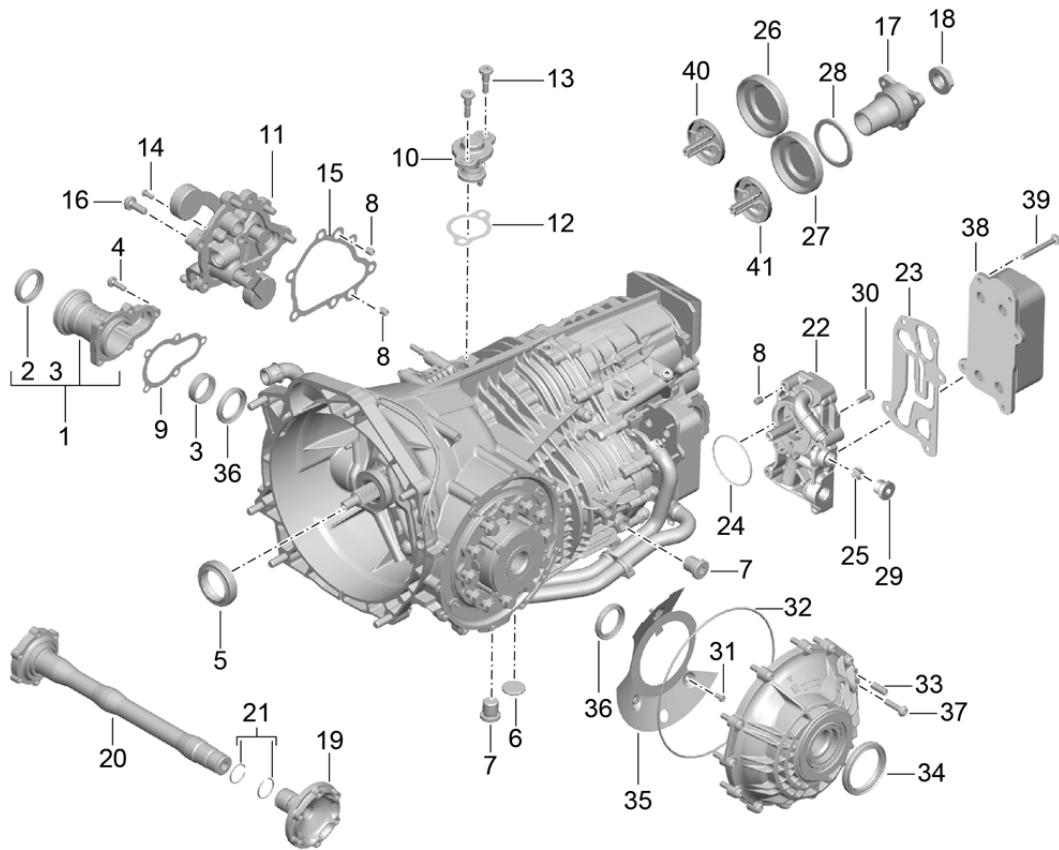

Model: 991-12

Model life 2012>>2016

Model: 991-12 Model life 2012>>2016

Pos	Part Number	Description	Remark	Qty	Model
		Manual gearbox Individual parts			G9100,G9130
1	9G1 321 959 00	Housing neck Discontinued part		1	
1	9G1 321 059 00	Housing neck		1	
2	9G1 332 804 00	Shaft oil seal 42 X 55 X 7		1	
3		needle bearing - Not available To Use		1	
4	9G1 332 801 00	Housing neck 9G132195900 Torx screw M 8 X 25		5	
5	991 302 801 00	Shaft oil seal 28 X 41 X 2,8		1	
7	9G1 321 805 00	Seal bolt with sealing ring M 18 X 1,5		2	
8	9G1 321 821 00	Centre sleeve		4	
9	9G1 321 259 00	Seal		1	
10	991 303 103 00	Housing neck barring pin		1	
11	991 303 105 00	Cover D >> - 04.02.2015		1	
11	991 303 105 01	Cover D - 05.02.2015>>		1	
11	991 303 105 01	Cover	GTS	1	
12	991 303 802 00	Seal		1	
13	991 303 804 00	Locating bolt		2	
14	991 303 806 00	flat round head bolt M 5 X 12		2	
15	991 303 807 00	Seal Cover		1	
16	991 303 808 00	flat round head bolt M 8 X 22		7	
17	9G1 302 301 35	Output flange		1	G9130
18	9G1 302 824 00	Nut M 24 X 1,5		1	G9130
19	9G1 332 208 55	Drive flange Short Discontinued part		1	
19	9G1 332 028 55	Drive flange Short		1	
20	991 332 209 00	Drive flange Long		1	
21	9G1 332 820 00	snap ring		2	
22	9G1 307 033 00	Oil pump housing No longer use the part here		1	
22	9G1 307 033 01	Oil pump housing		1	
23	9G1 307 241 00	Seal		1	
		also use:	991 307 822 00	2	
			991 307 823 00	3	
24	9G1 307 890 00	O-ring		1	
25	9G1 307 893 00	Valve		1	
26	9G1 321 360 00	End cap		2	G9100
27	9G1 321 360 00	End cap		1	G9130
28	9G1 321 807 00	Shaft oil seal 45 X 48 X 7		1	G9130
29	970 321 805 00	Seal bolt with sealing ring M 18 X 1,5		1