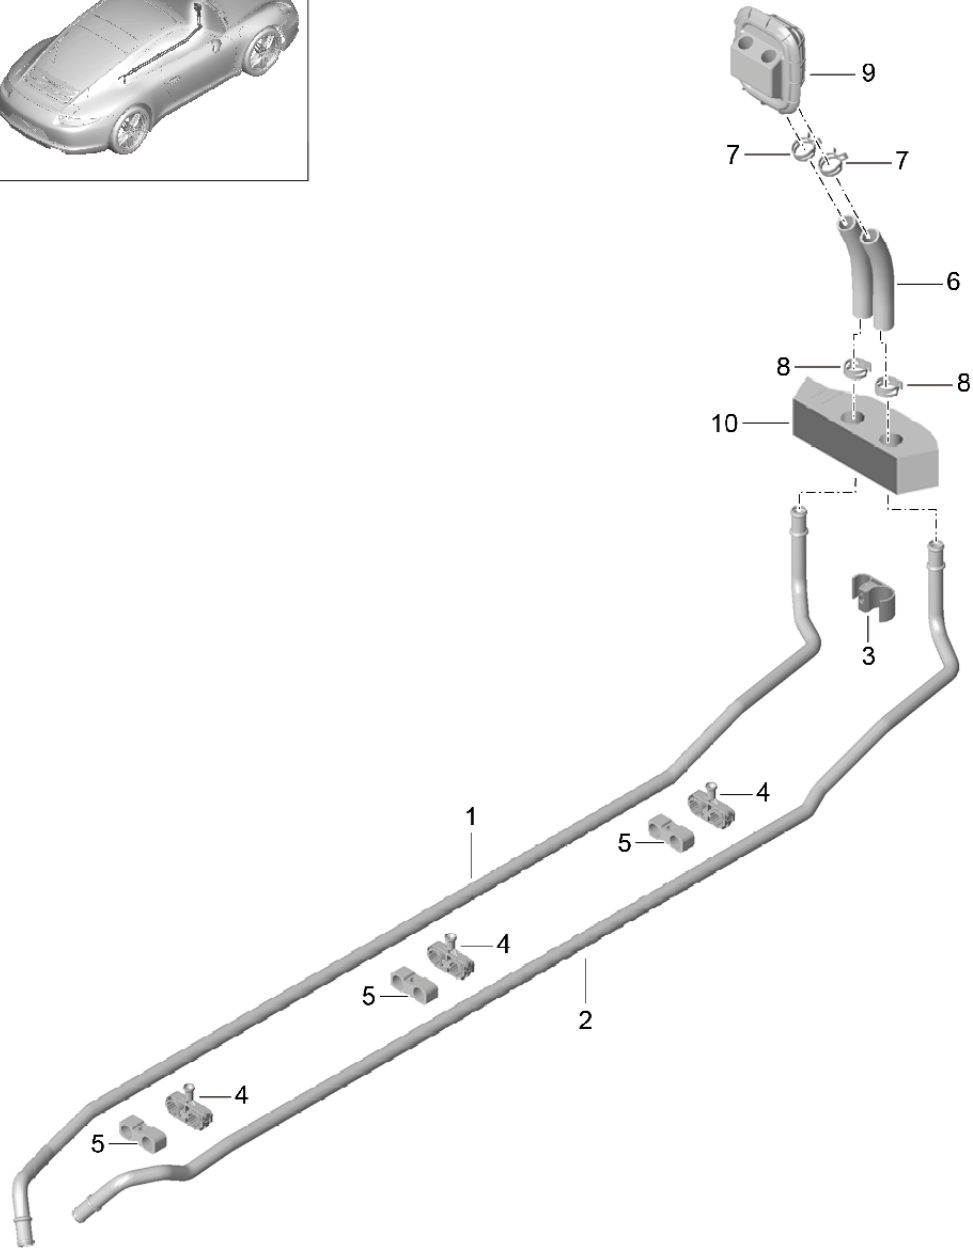

Model: 991-12

Model life 2012>>2016

Model: 991-12

Model life 2012>>2016

Pos	Part Number	Description	Remark	Qty	Model
1	991 572 681 00	heater Feed line return line Heater pipeline Supply		1	
2	991 572 683 00	Heater pipeline Return line		1	
3	991 572 825 01	Bracket		1	
4	991 572 823 00	Bracket		3	
5	999 511 232 41	Rubber bush		3	
6	991 572 585 01	Heating hose		2	
7	999 512 603 09	Hose clamp A26x12		2	
8	999 512 657 09	Hose clamp B26x12		2	
9	991 572 263 01	Seal Cross panel		1	
10	991 572 553 00	Heater pipeline Foam part Hot air line		1