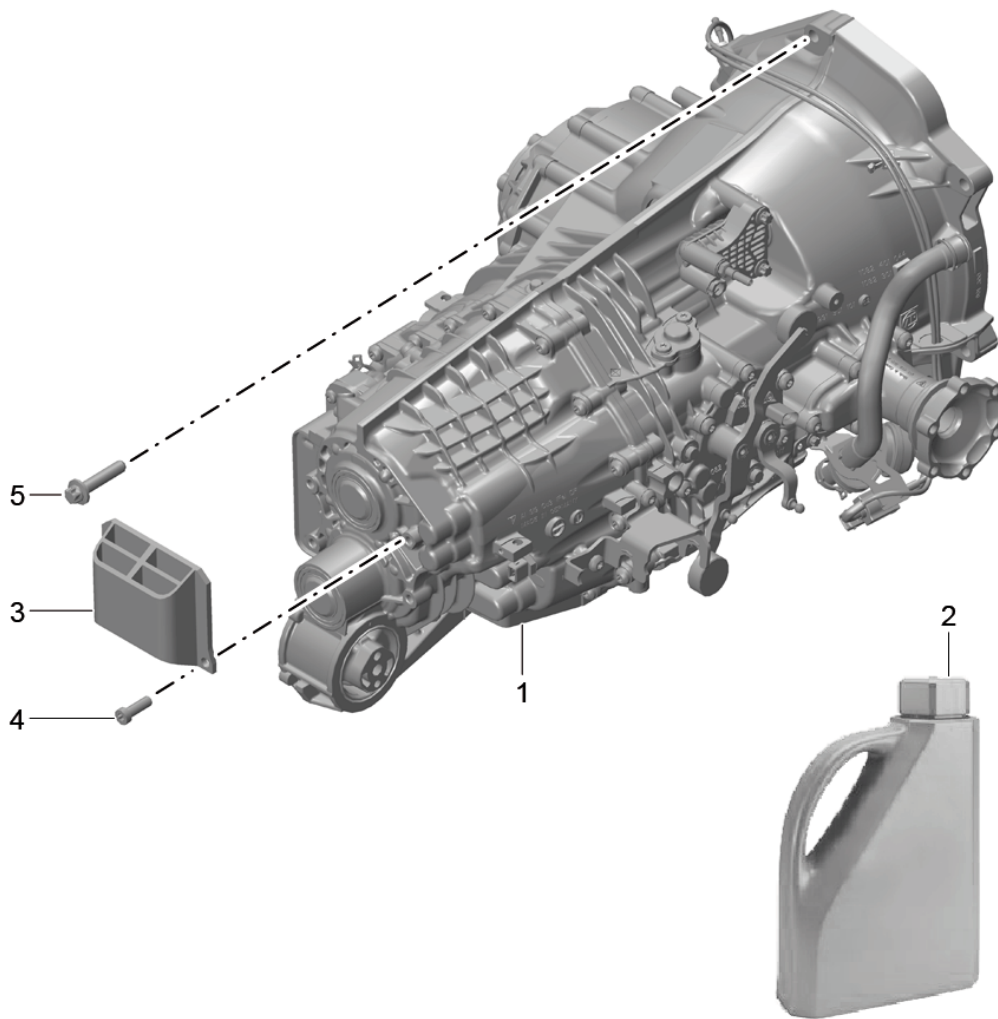

Model: 991-12

Model life 2012>>2016

Pos	Part Number	Description	Remark	Qty	Model
1	9G1 116 238 01	Clutch release		1	G9100
2		Clutch slave cylinder Clutch slave cylinder breather assy. To Use Clutch slave cylinder		1	
3	900 385 096 01	Torx screw		2	

Model: 991-12

Model life 2012>>2016