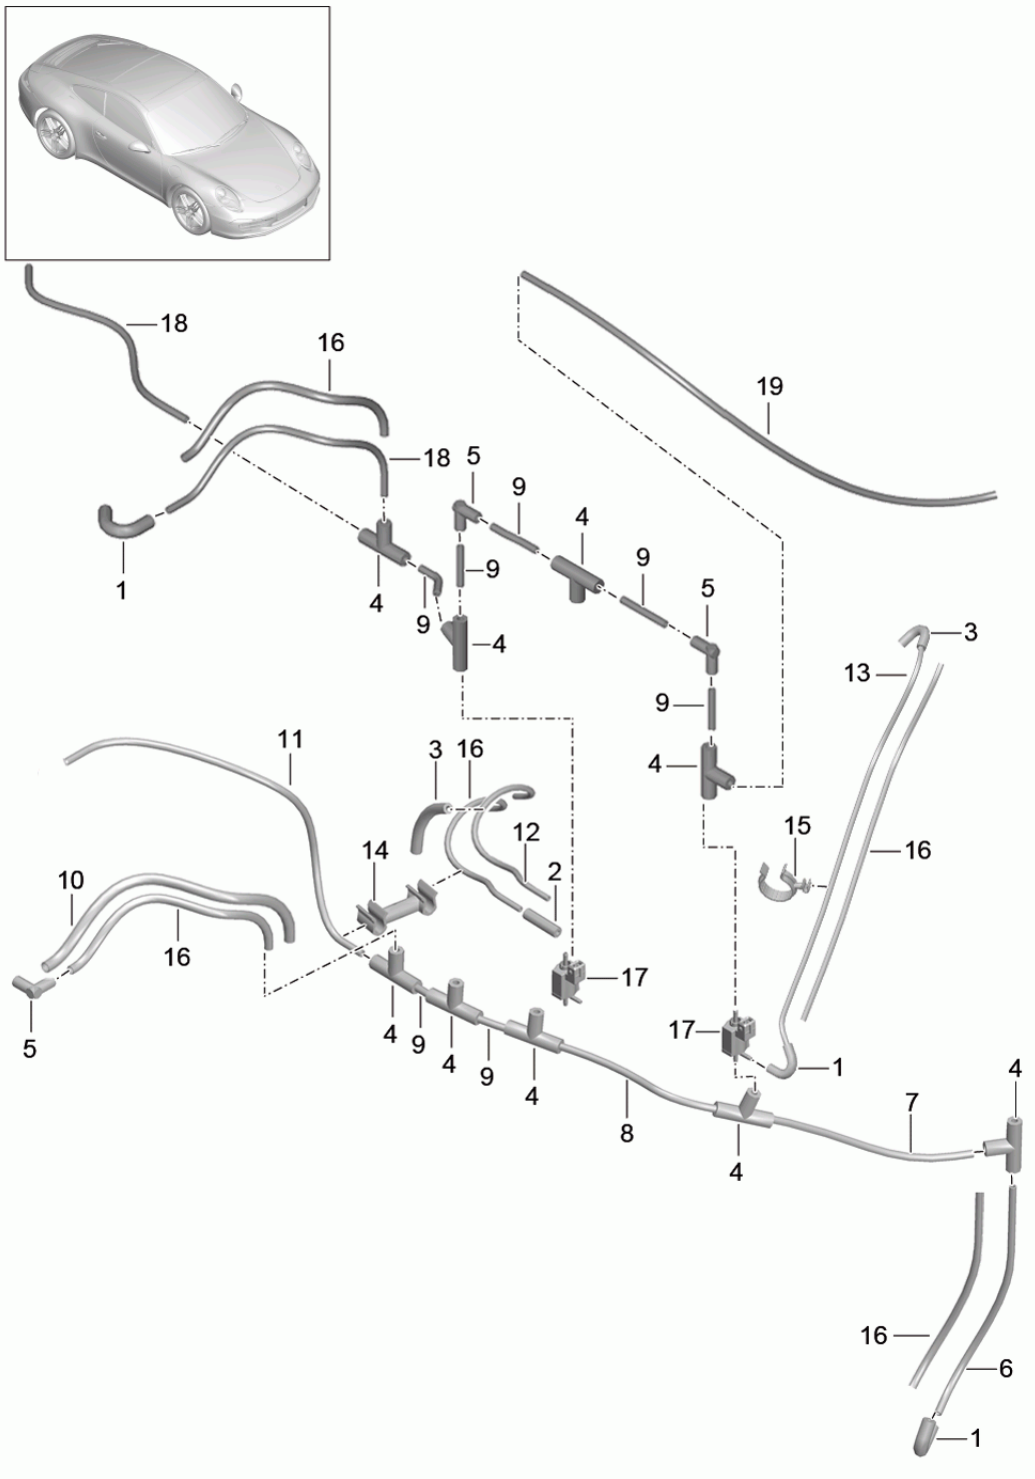

Model: 991-12 Model life 2012>>2016

Pos	Part Number	Description	Remark	Qty	Model
		vacuum system			A104
		Engine			
1	928 574 717 05	Molded hose		2	A104
1	928 574 717 07	Molded hose		2	A104
		No longer use the part here			
1	9P1 129 487	Molded hose		2	A104
2	999 239 040 40	Connecting piece 3,5 X 2,0 X 28		1	
3	999 239 045 40	Molded hose 3,5 X 2,0 X 60		1	A104
4	06E 133 794	t-piece		6	A104
5	9A1 110 666 00	Connecting piece		X	
-	900 918 005 40	Pipe 5,0 X 1,0 modify in workshop	Running meter	X	
		Shorten			
6		shorten to:	185MM	1	
7		shorten to:	30MM	5	A104
8		shorten to:	280MM	1	
9		shorten to:	420MM	1	A104
10		shorten to:	350MM	1	
11		shorten to:	70MM	1	A104
-	000 043 205 01	Pipe 4,0 X 1,0 modify in workshop	Running meter	*	
		Shorten			
12		shorten to:	230MM	1	
13	999 507 866 40	Line holder 5 - 5		1	
14	999 181 445 40	Protective hose L=200MM		3	A104
15	7PP 906 283	Change-over valve		1	A104
		No longer use the part here			
15	7PP 906 283 B	Change-over valve		1	A104
		No longer use the part here			
15	7PP 906 283 C	Change-over valve		1	A104
		No longer use the part here			
15	7PP 906 283 F	Change-over valve		1	A104
		F 99-FS111 979>>			
15	7PP 906 283 F	Change-over valve		1	A104
		also use:	991 612 944 00		
-	991 612 944 00	F >> 99-FS111 978 Wire set for Change-over valve		1	
		F >> 99-FS111 978			
-	900 918 005 40	Pipe 5,0 X 1,0 modify in workshop	Running meter	X	
		Shorten			
16		Vacuum line L = 220MM		2	
17		Vacuum line L = 420MM		1	

Model: 991-12

Model life 2012>>2016