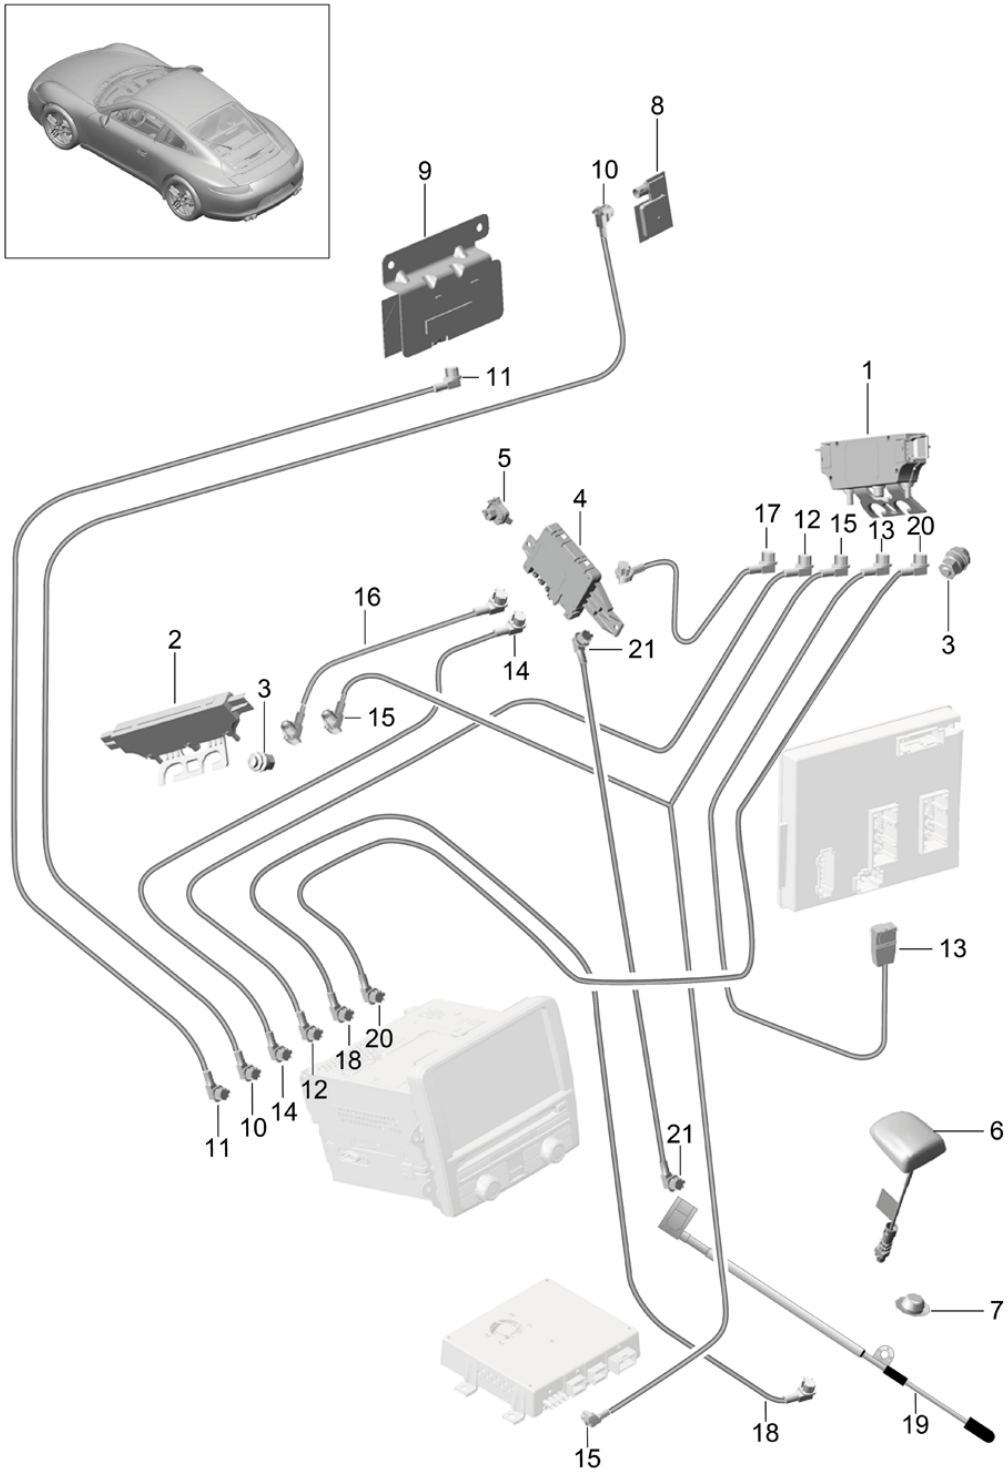

Model: 991-12

Model life 2012>>2016

Model: 991-12 Model life 2012>>2016

Pos	Part Number	Description	Remark	Qty	Model
1	991 647 106 00	Aerial amplifier Aerial Connecting line Aerial amplifier A-pillar	right	1	PR:692,-440
(1)	991 647 118 00	Aerial amplifier A-pillar	right	1	PR:440,665, -676
(1)	991 647 120 01	Aerial amplifier A-pillar	right	1	PR:440,665, 676
2	991 647 117 00	Aerial amplifier A-pillar	left	1	PR:440,665, -676
2	991 647 127 00	Aerial amplifier A-pillar	left	1	PR:440,665, -676,691
(2)	991 647 119 01	Aerial amplifier A-pillar	left	1	PR:440,665, 676
3	999 516 032 01	Hexagon nut		4	
4	991 618 122 00	Control unit		1	PR:440
5	991 647 318 00	Clamp		2	PR:440
8	7PP 035 504 A	Aerial GPS		1	PR:672,675
(8)	991 647 053 01	Aerial VTS vehicle tracking		1	PR:674
9	991 647 125 00	Telephone aerial		1	PR:666
(9)	991 647 063 01	Telephone aerial		1	VTS PR:674
(9)	7PP 035 503	Telephone aerial D - MJ 2014>>		1	PR:666,632
10	991 612 022 50	Aerial connection line GPS To Control panel Navigation system		1	PR:672
10	991 612 037 50	Aerial connection line GPS To Control panel Navigation system		1	PR:674
11	991 612 023 50	Connecting line Aerial Telephone To Control panel Navigation system		1	
12	991 612 033 00	Connecting line Radio unit To Aerial amplifier A-pillar	right	1	PR:696,-440
13	991 612 013 00	Connecting line Control unit Electronics Front end To Aerial amplifier A-pillar	right lhd	1	PR:098,524, 525
(13)	991 612 013 50	Connecting line Control unit Electronics Front end To Aerial amplifier A-pillar	right rhd	1	PR:099,524, 525
14	991 612 016 00	Connecting line		1	PR:440,665