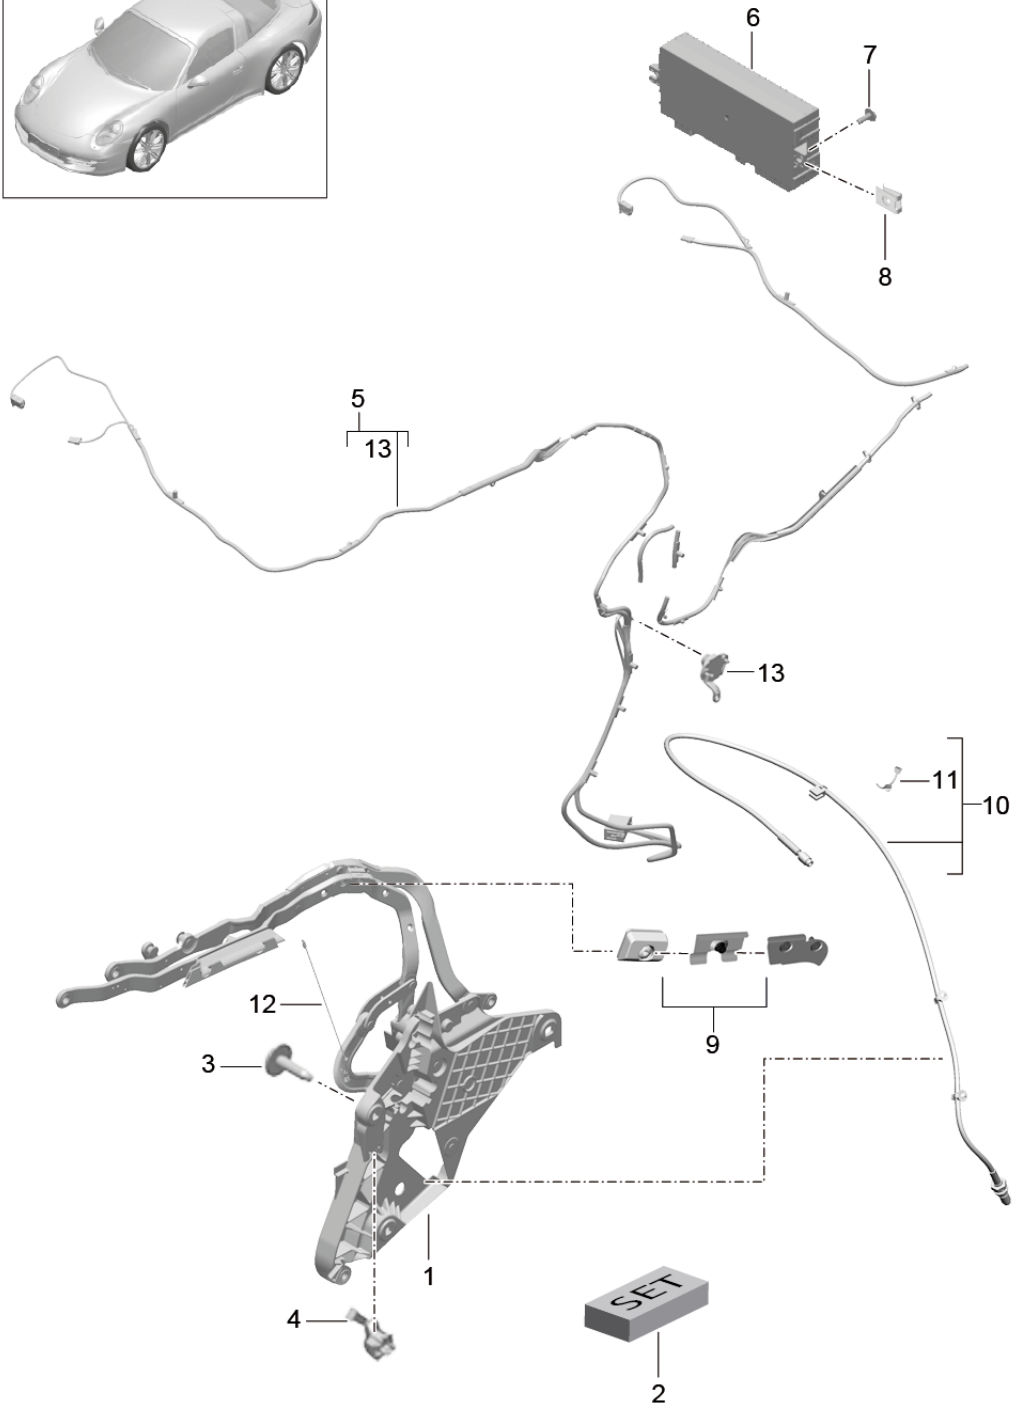

Model: 991-12 Model life 2012>>2016

Pos	Part Number	Description	Remark	Qty	Model
		top frame Individual parts and electrical components	side		Cabrio
1	991 561 211 00	top frame	left	1	
(1)	991 561 212 00	top frame	right	1	
2	991 561 967 00	Assembly kit top frame		1	
3	999 073 534 01	Bolt with washer M8x30		6	
4	991 561 715 00	Guide piece		2	
5	991 612 865 00	Wire set (complete)		1	
		with:			
		Potentiometer No longer use the part here			
5	991 561 969 01	Wire set (complete)		1	
		with:			
		Potentiometer and Fasteners			
6	991 618 111 01	Control unit Convertible top control D >> - MJ 2013		1	
6	991 618 111 02	Control unit Convertible top control D - MJ 2014>>		1	PR:IY1
6	991 618 111 03	Control unit Convertible top control D - MJ 2014>>		1	PR:IY2
7	999 073 228 09	panel screw ST 4,8x13		2	
8	991 606 307 00	Potentiometer		1	

Model: 991-12

Model life 2012>>2016