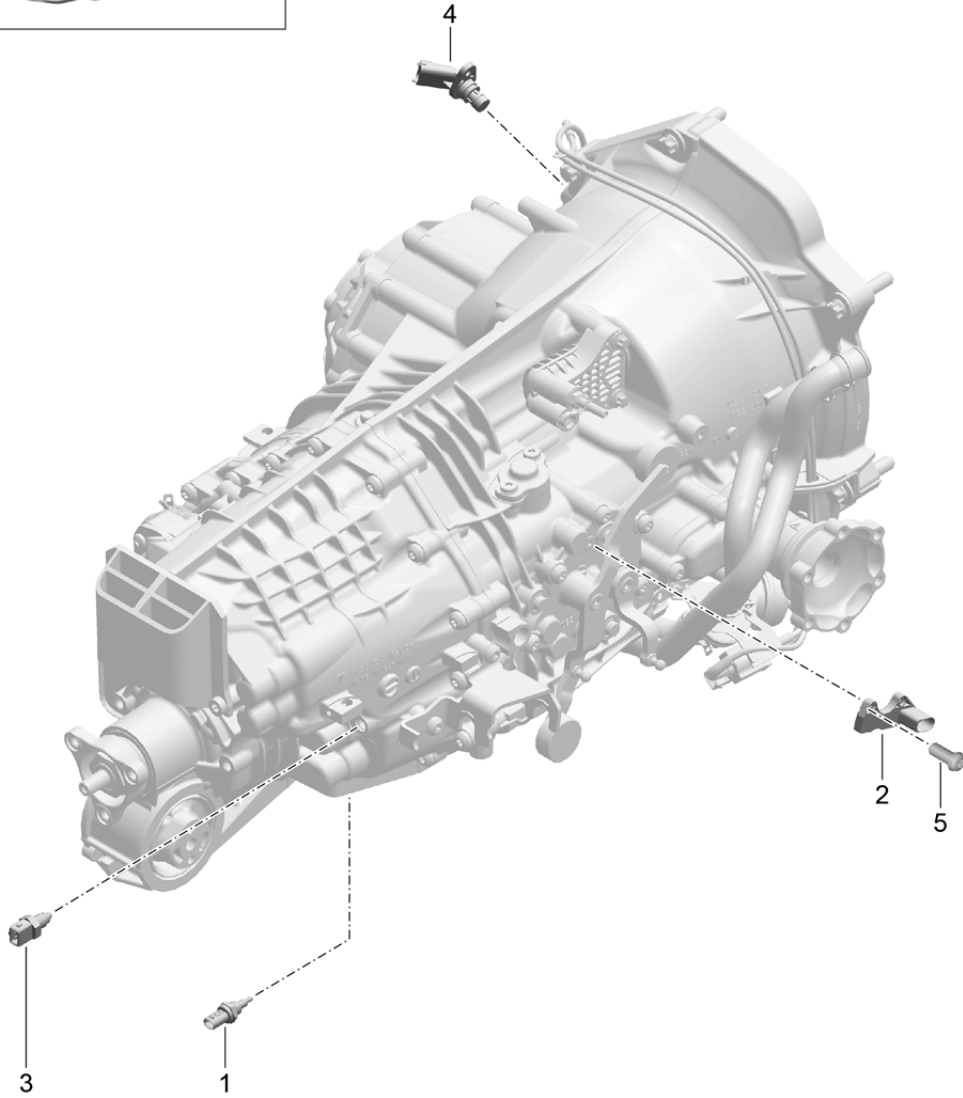

Model: 991-12

Model life 2012>>2016

Pos	Part Number	Description	Remark	Qty	Model
		with: limited slip differential			PR:220
2	000 043 204 19	D - MJ 2013>> Transmission fluid 20 LTR. Container		X	
2	000 043 305 48	Discontinued part Transmission fluid 20 LTR. Container		X	
3	991 449 105 02	Shock absorber		1	
4	999 073 209 01	Socket head bolt M 10 X 20		2	
5	999 385 009 01	Hexagon head bolt BM 12 X 1,5 X 55		6	

Model: 991-12

Model life 2012>>2016