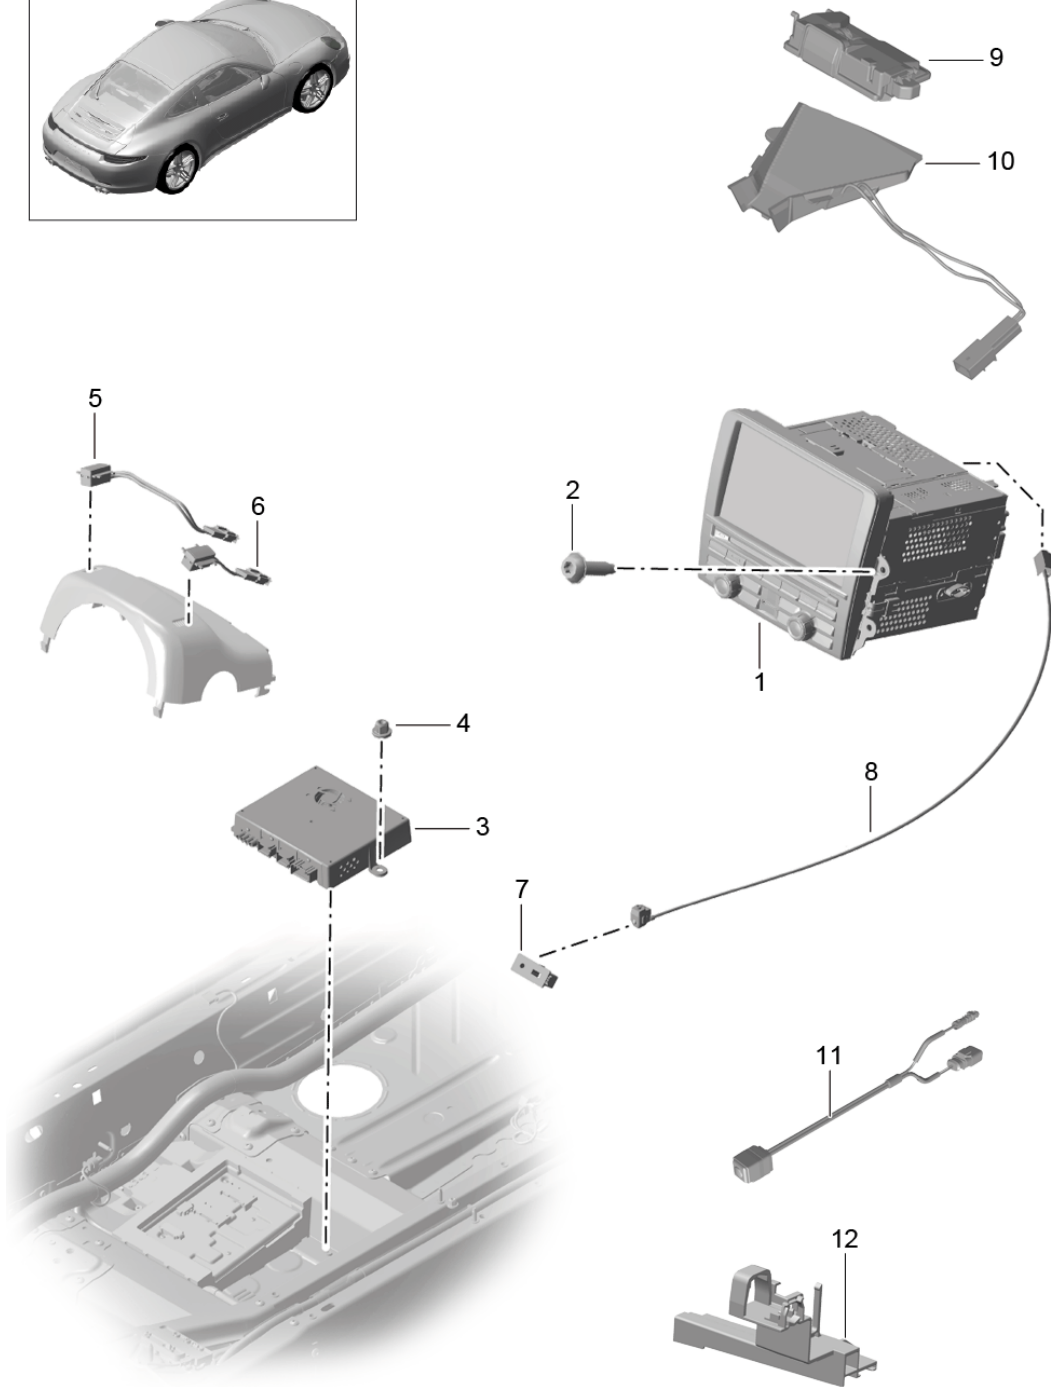

Model: 991-12

Model life 2012>>2016

Model: 991-12 Model life 2012>>2016

Pos	Part Number	Description	Remark	Qty	Model
-		Control panel Navigation system Radio unit Receiving part TV microphone			
1	991 642 970 X	Control panel Only in exchange D >> - MJ 2013		1	PR:665,672, -075,-215, -686,-688, -690,-693, -IY2
	991 642 970 X DML	Matt Black/hi-gloss chrome We take back: 991.642.970.00.DML			
1	991 642 970 KX	Control panel D >> - MJ 2013		1	PR:665,672, -075,-215, -686,-688, -690,-693, IY2
	991 642 970 KX DML	Matt Black/hi-gloss chrome We take back: 991.642.970.10.DML			
1	991 642 970 LX	Control panel D - MJ 2014>> - MJ 2014		1	PR:665,672, -075,-215, -686,-688, -690,-693, IY1
	991 642 970 LX DML	Matt Black/hi-gloss chrome We take back: 991.642.970.11.DML			
1	991 642 970 MX	Control panel D - MJ 2014>> - MJ 2014		1	PR:665,672, -075,-215, -686,-688, -690,-693, IY2
	991 642 970 MX DML	Matt Black/hi-gloss chrome We take back: 991.642.970.12.DML			
1	991 642 970 NX	Control panel D - MJ 2015>> - MJ 2015		1	PR:665,-075, -215,-686, -688,-690, -693,672,IY1
	991 642 970 NX DML	Matt Black/hi-gloss chrome We take back: 991.642.970.13.DML			
1	991 642 970 PX	Control panel D - MJ 2015>> - MJ 2015		1	PR:665,672, -075,-215, -686,-688, -690,-693, IY2
	991 642 970 PX DML	Matt Black/hi-gloss chrome We take back: 991.642.970.14.DML			
1	991 642 970 QX	Control panel D - MJ 2016>>		1	PR:665,672, -075,-215, -686,-688, -690,-693
	991 642 970 QX DML	Matt Black/hi-gloss chrome We take back: 991.642.970.15.DML			
1	991 642 972 X	Control panel		1	PR:665,672,