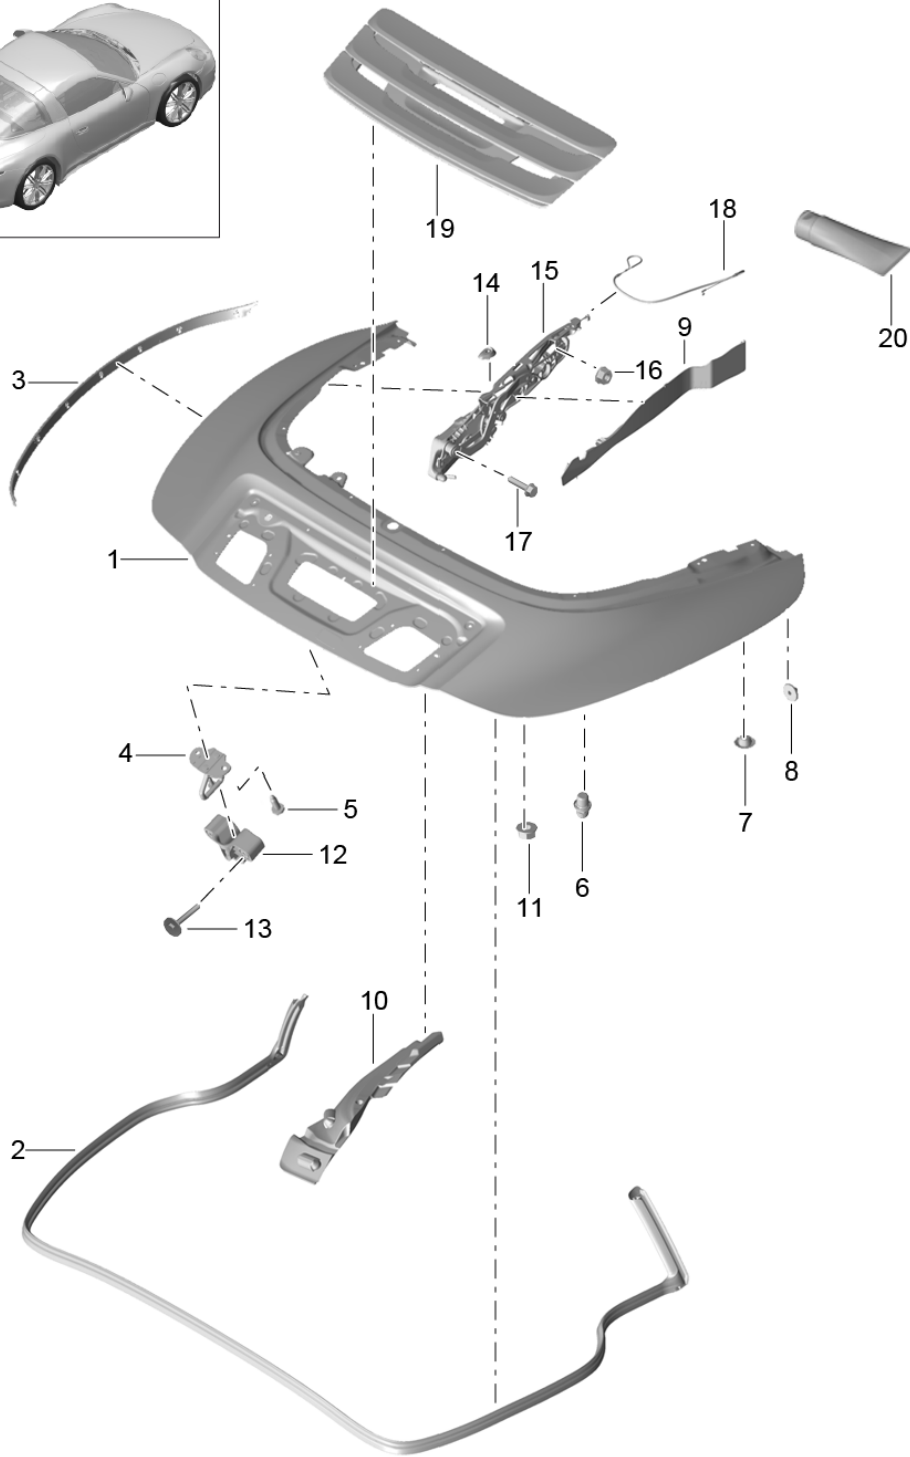

Model: 991-12

Model life 2012>>2016

Model: 991-12 Model life 2012>>2016

Pos	Part Number	Description	Remark	Qty	Model
		convertible top stowage box Cover			Targa
1	991 514 013 04	cabrio top stowage box cover		1	PR:426
	991 514 013 04 GRV	primed			
(1)	991 514 013 05	cabrio top stowage box cover		1	PR:425
	991 514 013 05 GRV	primed			
2	991 514 611 04	Seal Body		1	
3	991 514 631 04	Additional gasket	side left	1	
(3)	991 514 632 04	Additional gasket	side right	1	
4		Lock upper part see illustration:	803-005	1	
5	999 073 378 02	flat round head bolt		2	
6	8X0 827 499	stop buffer, adjustable		2	
7	999 703 462 40	End cap		4	
8	999 703 421 40	Grommet		4	
9	991 562 879 01	Hinge cover	left	1	
(9)	991 562 880 01	Hinge cover	right	1	
10	991 562 633 00	Foam part	left	1	
(10)	991 562 633 01	No longer use the part here Foam part	left	1	
		D >> - MJ 2015			
(10)	991 562 633 02	Foam part	left	1	
		D - MJ 2016>>			
(10)	991 562 634 00	Foam part	right	1	
(10)	991 562 634 01	No longer use the part here Foam part	right	1	
		D >> - MJ 2015			
(10)	991 562 634 02	Foam part	right	1	
		D - MJ 2016>>			
11	900 377 003 03	Hexagon nut M8		6	
12	991 561 673 02	Centring piece Discontinued part		1	
(12)	991 561 673 03	Centring piece		1	
13	900 075 504 01	Bolt with washer M6X45		2	
14	991 514 301 00	Stop buffer Hinge		4	
15	991 514 901 00	Hinge	left	1	
(15)	991 514 902 00	Hinge	right	1	
16	900 377 003 03	Hexagon nut M8		4	
17	N 106 756 02	Hex collared bolt M8X35		2	
18	991 514 303 01	Cable Emergency operation		2	
19		Ventilation grille see illustration:	803-005	1	
20	000 043 206 65	Grease 1 tube for Hinge		1