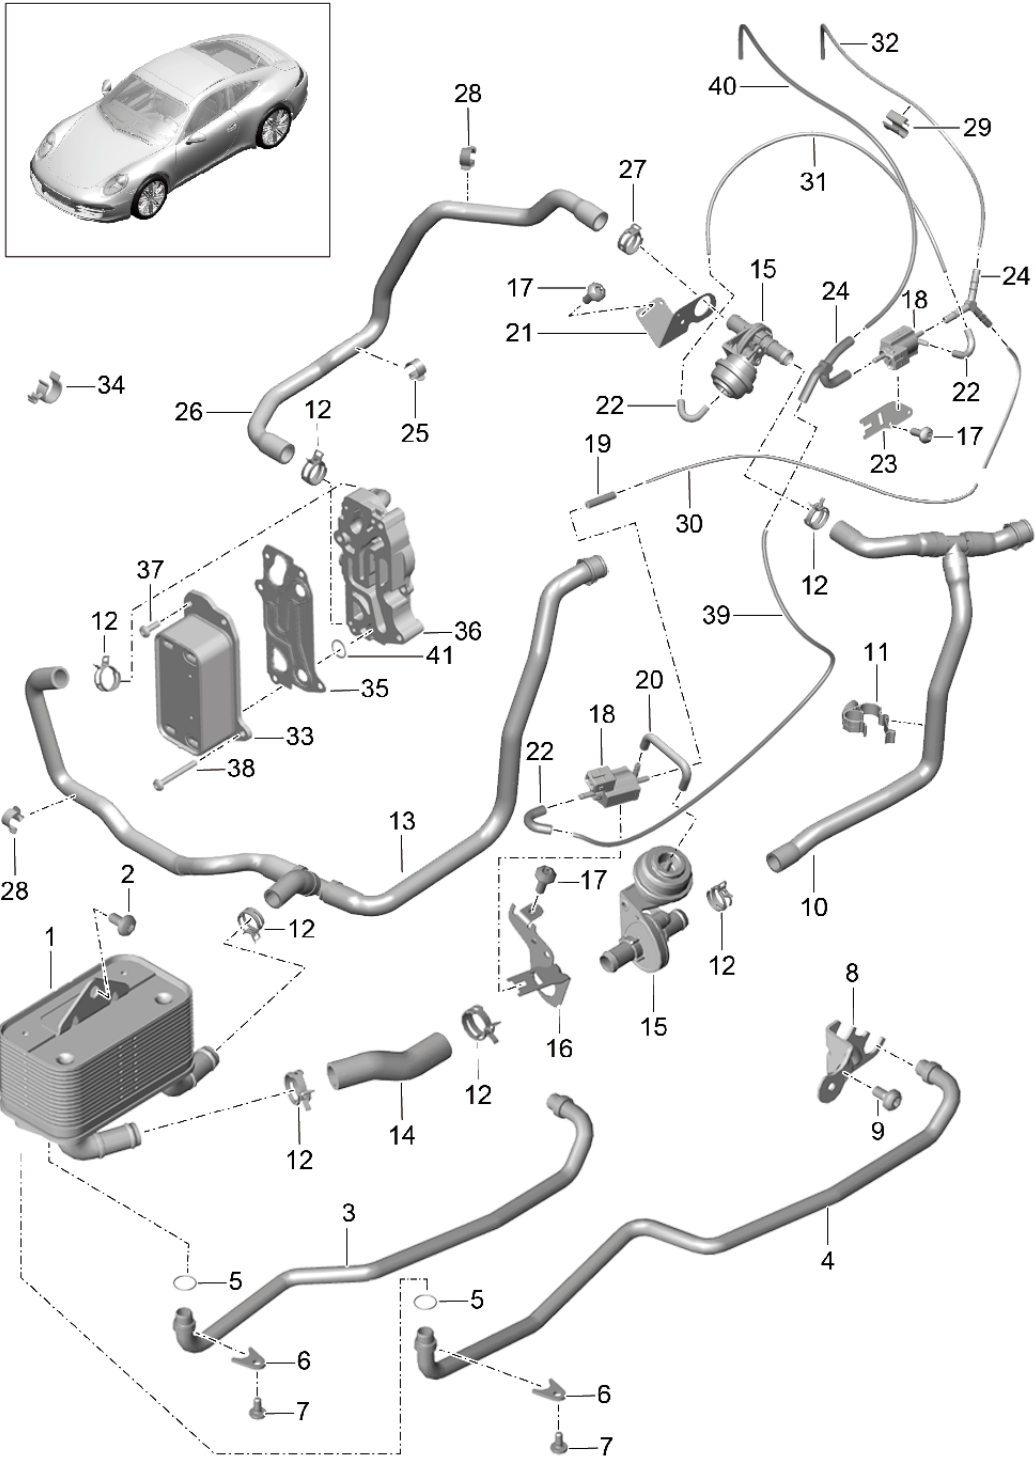

Model: 991-12

Model life 2012>>2016

Model: 991-12 Model life 2012>>2016

Pos	Part Number	Description	Remark	Qty	Model
		- PDK - Gearbox heat exchanger oil pipe Water pipe			CG105,CG135
1	9G1 307 017 00	heat exchanger		1	
2	9G1 307 813 00	Torx screw M 6 X 12		3	
3	9G1 307 087 05	Oil pipe heat exchanger Supply		1	
4	9G1 307 085 05	Oil return line heat exchanger		1	
5	9G1 307 891 00	seal ring Oil pipe heat exchanger		4	
6	9G1 307 245 00	Retaining plate Oil pipe heat exchanger		2	
7	9G1 307 813 00	Torx screw M 6 X 12		2	
8	9G1 307 255 00	Retaining plate Ölleitung		1	
9	9G1 307 802 00	Gearbox Torx screw M 8 X 15		1	
10	9G1 307 731 01	Hose Coolant Supply		1	
11	999 507 855 40	Cable holder 12,00 / 12,00		1	
12	999 512 589 09	Hose clamp 25 X 12		6	
13	9G1 307 735 01	Hose Coolant Return line Discontinued part		1	
13	9G1 307 735 02	Hose Coolant Return line		1	
14	9G1 307 713 05	Coolant hose Coolant		1	
15	991 307 573 00	Disc valve		2	
16	9G1 307 401 05	Bracket Disc valve Use		1	
		with:			
17	N 910 682 01	7PP906283C Hexagon socket flat head bolt M 4 X 10		7	
18	7PP 906 283	Change-over valve No longer use the part here		2	
18	7PP 906 283 B	Change-over valve No longer use the part here		2	
18	7PP 906 283 C	Change-over valve No longer use the part here		2	
18	7PP 906 283 F	Change-over valve F 99-FS111 979>>		2	
18	7PP 906 283 F	Change-over valve		2	
		also use:			
		F >> 99-FS111 978	991 612 944 00		
-	991 612 944 00	Wire set		X