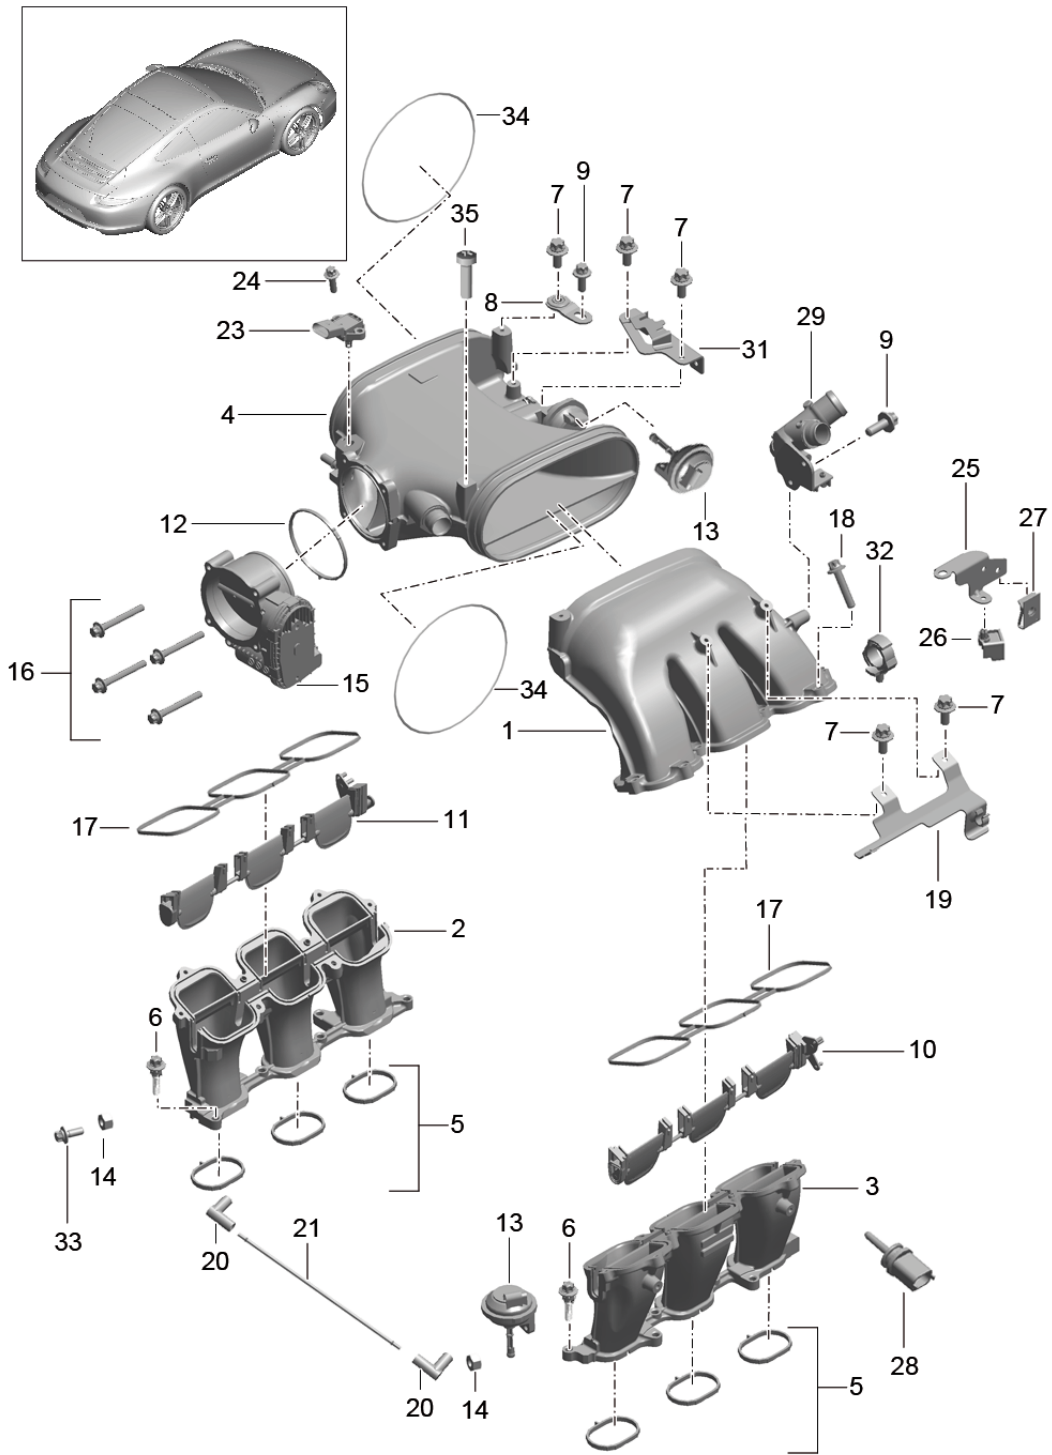

Model: 991-12

Model life 2012>>2016

Model: 991-12

Model life 2012>>2016

Pos	Part Number	Description	Remark	Qty	Model
		intake air distributor throttle valve adapter D - MJ 2013>>	KIT		PR:X51,011 - "CH. "
1	9A1 110 015 45	intake air distributor Upper part		2	
2	9A1 110 025 45	intake air distributor Lower part Discontinued part	left	1	
2	9A1 110 025 46	intake air distributor Lower part	left	1	
3	9A1 110 026 45	intake air distributor Lower part Discontinued part	right	1	
3	9A1 110 026 46	intake air distributor Lower part	right	1	
4	9A1 110 020 45	Distributor tube		1	
5	9A1 110 215 01	Seal		6	
6	999 173 001 01	Outer hexagon round screw BM 6 X 25		12	
7	900 385 041 01	Torx screw M 6 X 12		6	
8	9A1 110 510 45	Connecting piece		2	
9	900 385 050 01	Hexagon head bolt BM 6 X 16		4	
10	9A1 110 425 45	shaft Flap	left	1	
11	9A1 110 426 41	shaft Flap	right	1	
12	9A1 110 220 01	Seal Distributor tube		1	
13	993 110 462 02	Vacuum unit		3	
14	900 380 001 01	Hexagon nut M5		2	
15	997 605 116 01	throttle valve adapter		1	
16	900 385 125 01	Torx screw BM 6 X 45		4	
17	9A1 110 440 40	Flange gasket		2	
18	900 385 049 01	Torx screw BM 6 X 30		16	
19	9A1 110 296 45	Bracket intake air distributor		1	
20	999 239 045 40	Molded hose 3,5 X 2,0 X 60		2	
21	999 181 373 40	Pipe 4,0 X 1,0 X 230		3	
22	928 573 727 05	Distributor		2	
23	03G 906 051 D	Pressure sensor		1	
24	900 385 143 01	Screw BM 5 X 16		1	
25	9A1 107 215 22	Bracket Filler tube		1	PR:-X51
28	997 606 213 00	Temperature sensor		1	
29	9A1 107 019 46	Engine bay Bracket		1	
30	999 504 261 01	Oil inlet threaded insert		4	
31	9A1 607 165 45	Bracket intake air distributor		1	
32	999 507 075 40	Cable holder 4,0 - 12,0		1	
33	900 385 112 01	Torx screw M 5 X 12		1	
34	900 331 056 40	O-ring		2