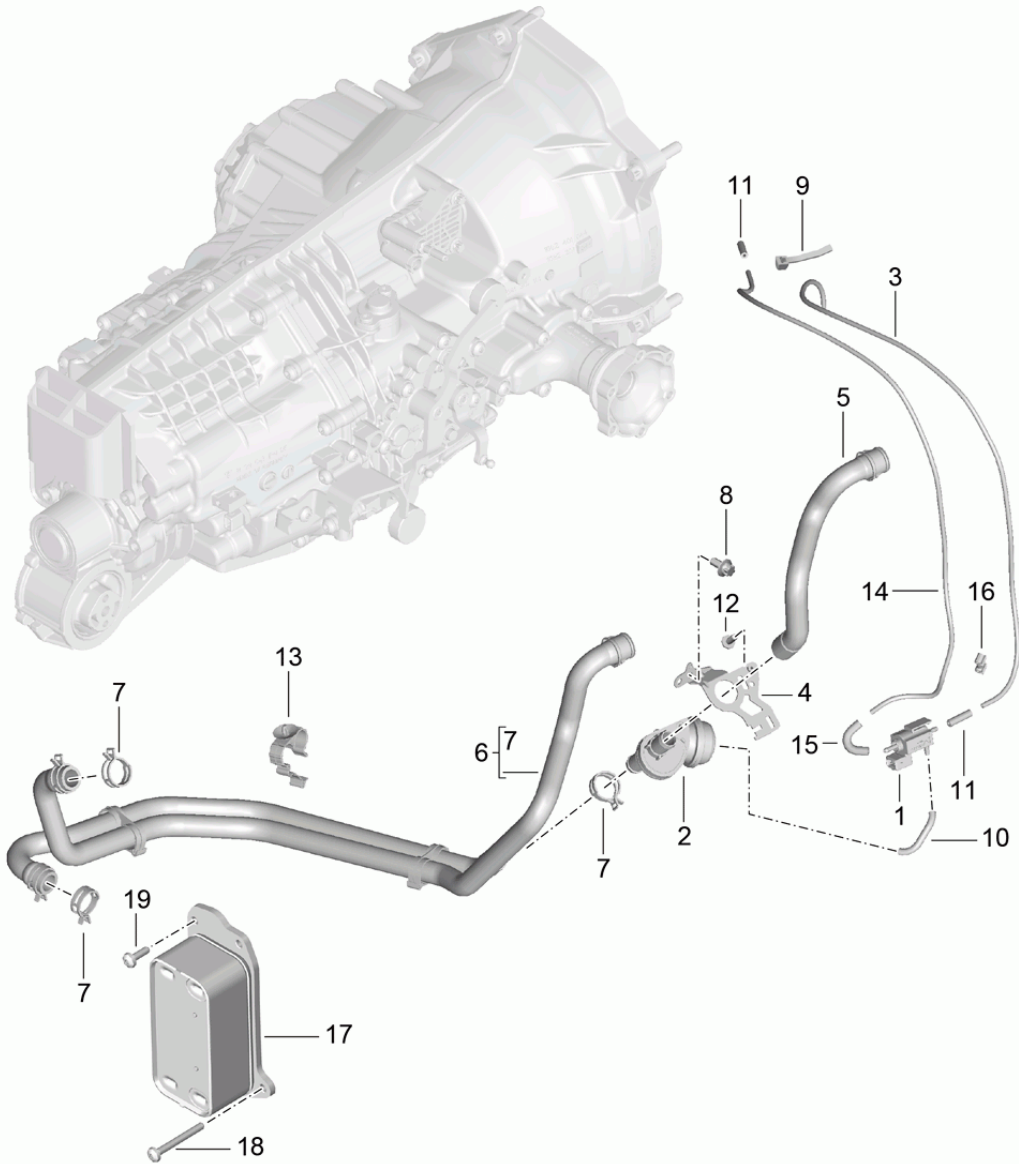

Model: 991-12

Model life 2012>>2016

Model: 991-12 Model life 2012>>2016

Pos	Part Number	Description	Remark	Qty	Model
		Manual gearbox heat exchanger oil pipe Water pipe			G9100,G9130
1	7PP 906 283	Change-over valve		1	
1	7PP 906 283 B	No longer use the part here Change-over valve		1	
1	7PP 906 283 C	No longer use the part here Change-over valve		1	
1	7PP 906 283 F	No longer use the part here Change-over valve		1	
1	7PP 906 283 F	F 99-FS111 979>> Change-over valve		1	
		also use:	991 612 944 00		
-	991 612 944 00	F >> 99-FS111 978 Wire set for Change-over valve		1	
2	991 307 573 00	F >> 99-FS111 978 Disc valve		2	
-	900 918 005 40	Pipe 5,0 X 1,0	Running meter	X	
3		Vacuum line L = 755 mm		1	
4	991 307 402 00	Bracket Disc valve		1	
5	991 307 719 00	Hose		1	
6	991 307 076 00	Hose (complete)		1	
7	999 512 589 09	Hose clamp 25 X 12		4	
8	900 385 041 01	Torx screw BM 6 X 12		1	
9	999 513 075 40	Cable ties 1,5 - 50,0		1	
10	999 239 044 40	Hose 3,5 X 2,0 X 130		1	
11	999 239 040 40	Connecting piece 3,5 X 2,0 X 28		2	
12	N 910 682 01	Hexagon socket flat head bolt M 4 X 10		1	
13	999 507 855 40	Cable holder 22,0 / 22,0		1	
-	900 918 110 40	Pipe 5,0 X 1,0	Running meter	*	
14		Vacuum line L = 815 mm		1	
15	928 574 717 05	Molded hose		1	
15	928 574 717 07	Molded hose No longer use the part here		1	
15	9P1 129 487	Molded hose		1	
16	999 507 866 40	Line holder 4,3 / 4,3		1	
17	9G1 307 019 00	heat exchanger		1	
		also use:	9G1 307 241 00	1	
			991 307 822 00	2	
			991 307 823 00	3	
18	991 307 823 00	flat round head bolt M 6 X 55		3	
19	991 307 822 00	flat round head bolt M 6 X 20		2