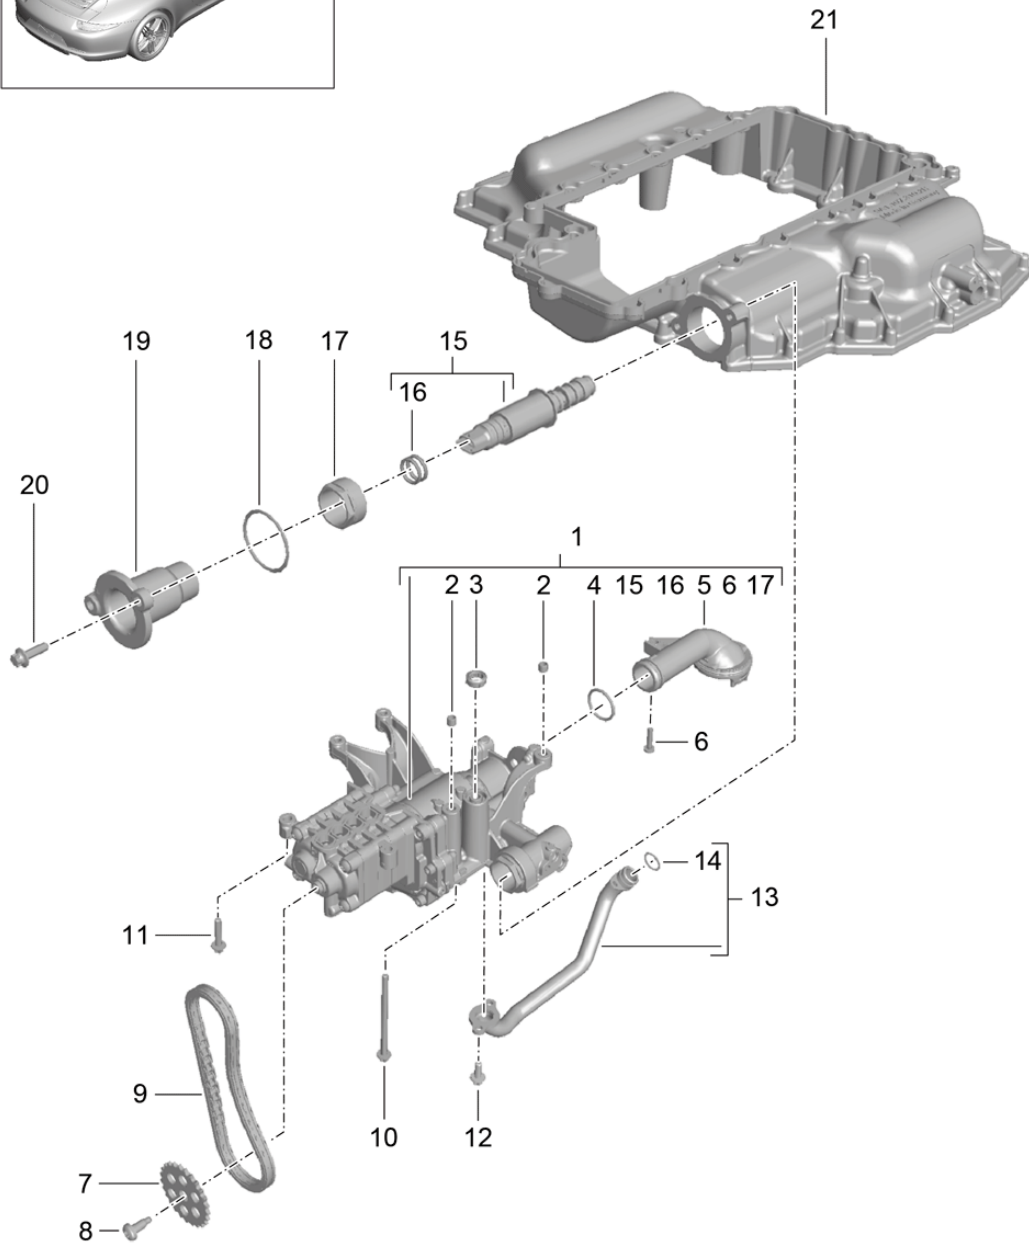

Model: 991-12

Model life 2012>>2016

Model: 991-12 Model life 2012>>2016

Pos	Part Number	Description	Remark	Qty	Model
1	9A1 107 050 11	oil pump oil pump Discontinued part		1	
1	9A1 107 050 12	oil pump		1	
2	996 106 103 50	dowel sleeve 8,2 X 7,0		2	
3	9A1 107 327 00	seal ring		1	
4	999 707 375 40	O-ring 30,00 X 3,00		1	
5	9A1 107 075 10	Suction tube		1	
6	999 073 102 01	flat round head bolt M6 X 25		1	
7	9A1 105 225 02	Chain sprocket		1	
8	999 073 380 01	oil pump Torx screw M8 X 22		1	
9		Chain oil pump			
10	900 385 126 01	see illustration: Torx screw M6 X 95	103-015	1	
11	900 385 048 01	Torx screw M6 X 30		5	
12	900 385 009 01	Torx screw M6 X 25		3	
13	9A1 107 025 01	oil pipe oil pump Crankcase housing		1	
14	999 707 575 40	O-ring 20,00 X 3,00		1	
15	948 107 113 11	Solenoid valve		1	
16	999 707 567 40	O-ring 17,00 X 3,00		2	
17	999 261 024 01	Union nut M36 x 1,0 x 12		1	
18	999 707 570 40	O-ring 44,00 x 3,00		1	
19	9A1 107 330 01	Sealing flange control valve		1	
20	900 385 019 01	Torx screw M6 X 20		2	
21		oil sump Upper part see illustration:	104-002