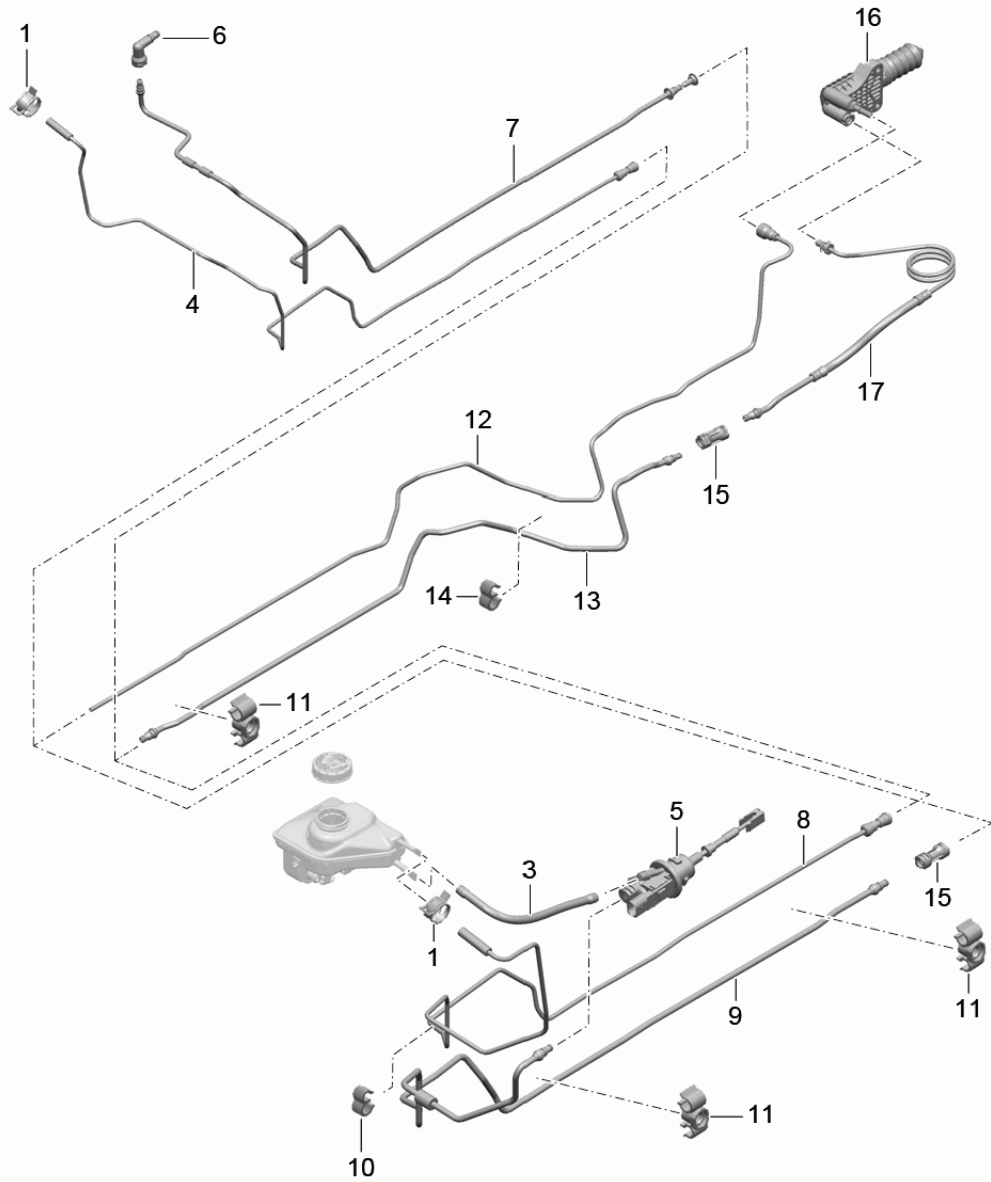

Model: 991-12 Model life 2012>>2016

Pos	Part Number	Description	Remark	Qty	Model
5	997 423 910 00	pad for brake and clutch pedals		2	PR:487,-XXV
5	991 423 111 00	Pedal cap D - MJ 2013>>		2	PR:XXV,487
(5)	997 423 912 00	Cap for foot brake pedal		1	PR:250,-XXV
(5)	991 423 112 00	Pedal cap D - MJ 2013>>		1	PR:XXV,250
6	7PP 721 113	bush		4	PR:487,250
7	991 423 081 00	Servo spring		1	PR:008,487
7	991 423 081 10	Servo spring		1	PR:009,487
8	955 423 581 00	bearing shell		2	PR:487
9	996 423 315 06	Servo spring Pin		1	PR:487
10	999 166 022 01	Servo spring Kl-lock Pin		1	PR:487
11	1J0 721 165	Support push rod		1	
12	955 423 341 00	bearing shell Support		1	
13	955 423 720 00	Stop buffer		1	
14	991 423 275 00	Seal		1	PR:098
(14)	991 423 276 00	Firewall Seal Firewall		1	PR:099
(14)	991 423 276 01	No longer use the part here Seal Firewall		1	PR:099

Model: 991-12

Model life 2012>>2016