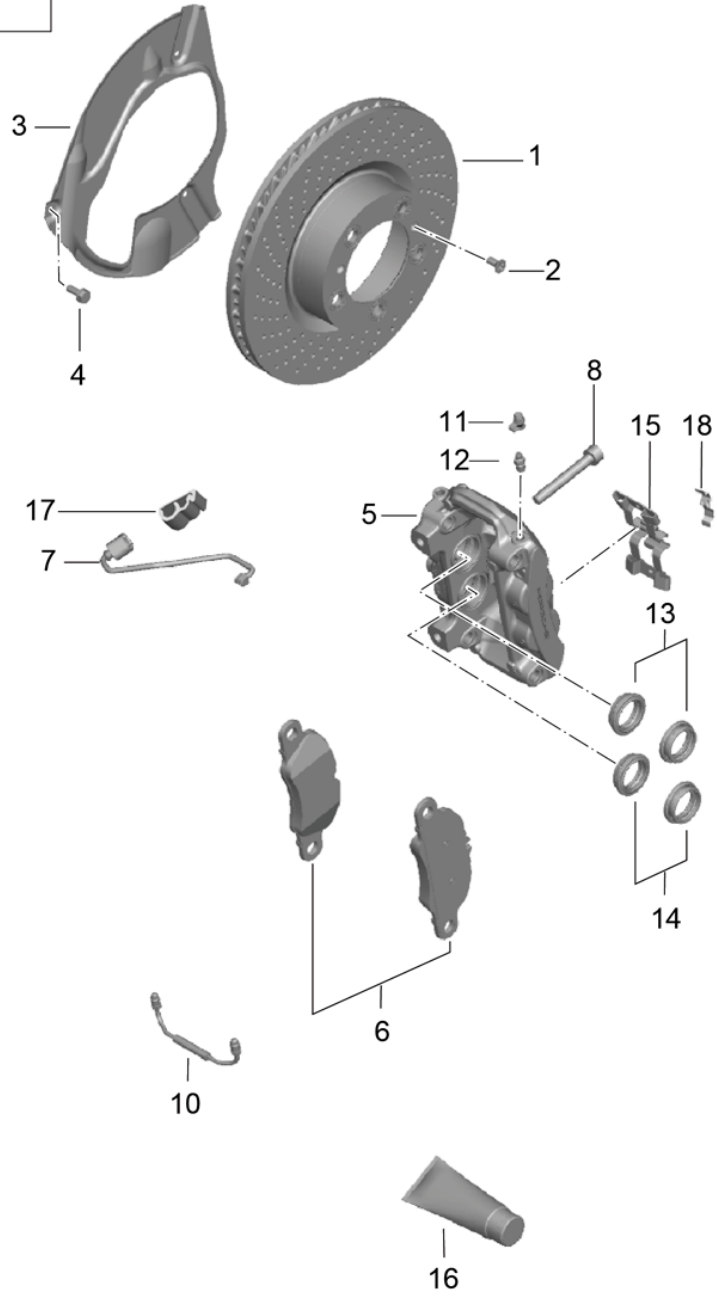

Model: 991-12

Model life 2012>>2016