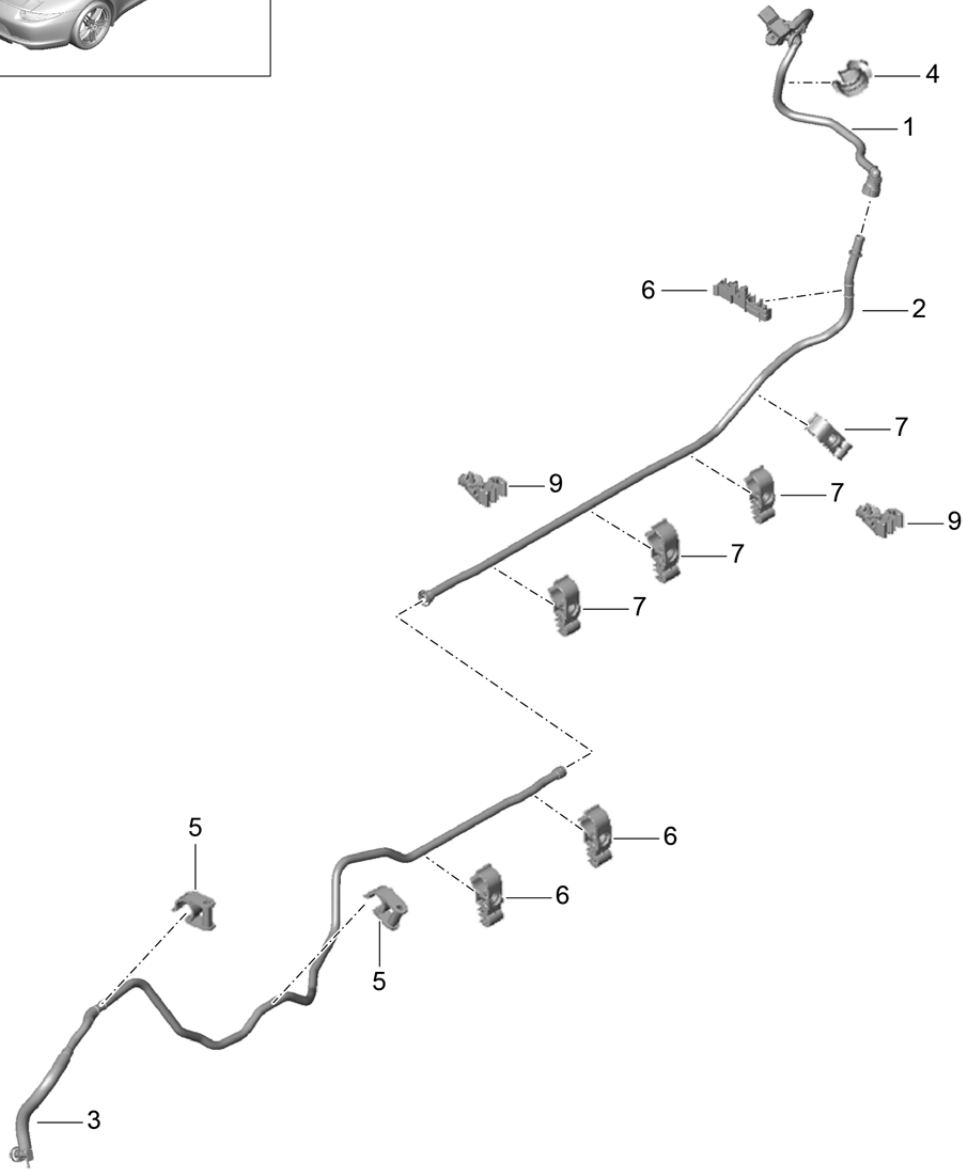

Model: 991-12

Model life 2012>>2016

Model: 991-12

Model life 2012>>2016

Pos	Part Number	Description	Remark	Qty	Model
		Vacuum line Brake servo	front center rear		
1	991 355 577 05	Vacuum line Discontinued part	lhd	1	PR:098
(1)	991 355 577 04	Vacuum line	lhd	1	PR:098
(1)	991 355 578 03	Vacuum line Discontinued part	rhd	1	PR:099
(1)	991 355 578 02	Vacuum line	rhd	1	PR:099
2	991 355 571 03	Vacuum line		1	
3	991 355 575 06	Vacuum line Discontinued part		1	
(3)	991 355 575 05	Vacuum line		1	
4	999 507 968 41	Clip 15,0		1	
5	999 591 964 40	Bracket 15,0		6	
6	991 355 507 01	Bracket		1	
7	991 355 512 01	Bracket Discontinued part		6	
(7)	991 355 512 02	Bracket		6	
9	991 355 510 02	Bracket		2