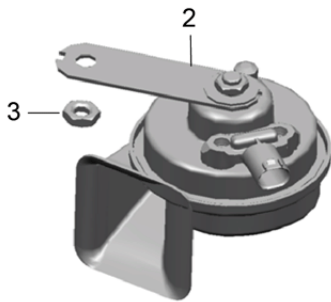

Model: 991-12

Model life 2012>>2016

Model: 991-12 Model life 2012>>2016

Pos	Part Number	Description	Remark	Qty	Model
1	991 635 149 01	Fanfare Signal horn alarm system Fanfare High-pitched		1	
(1)	991 635 159 00	Fanfare High-pitched	with:	1	
2	991 635 150 01	Fanfare Low-pitched	also use: 991 612 947 00	1	
(2)	991 635 160 00	Fanfare Low-pitched	with:	1	
-	991 612 947 00	Adapter cable for 991 635 159 00 991 635 160 00	also use: 991 612 947 00	1	
3	N 106 092 04	Hexagon collar nut M 8		2	
4	9P1 951 101	Signal horn for alarm system	use if required: 9P1 998 003 A	1	PR:534
5	1K8 951 605 B	Alarm horn		1	PR:536
6	991 637 419 01	Bracket		1	PR:536
7	N 902 955 02	Hexagon collar nut M 8		1	PR:536
8	900 378 176 01	Hexagon bolt M 8 X 20		1	PR:534
9	9P1 998 003 A	Wire set Modification kit Signal horn		1	PR:534