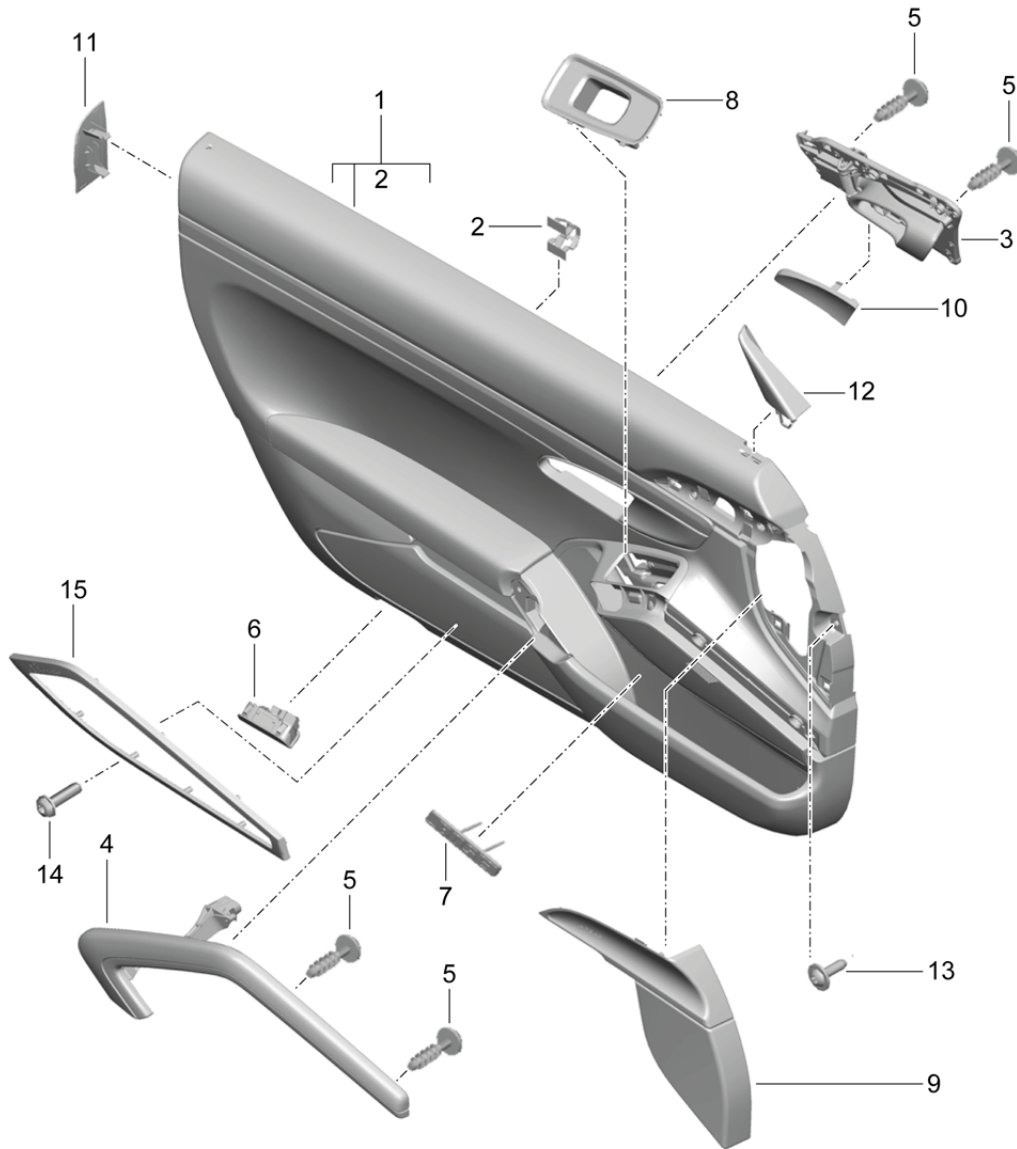

Model: 991-12

Model life 2012>>2016