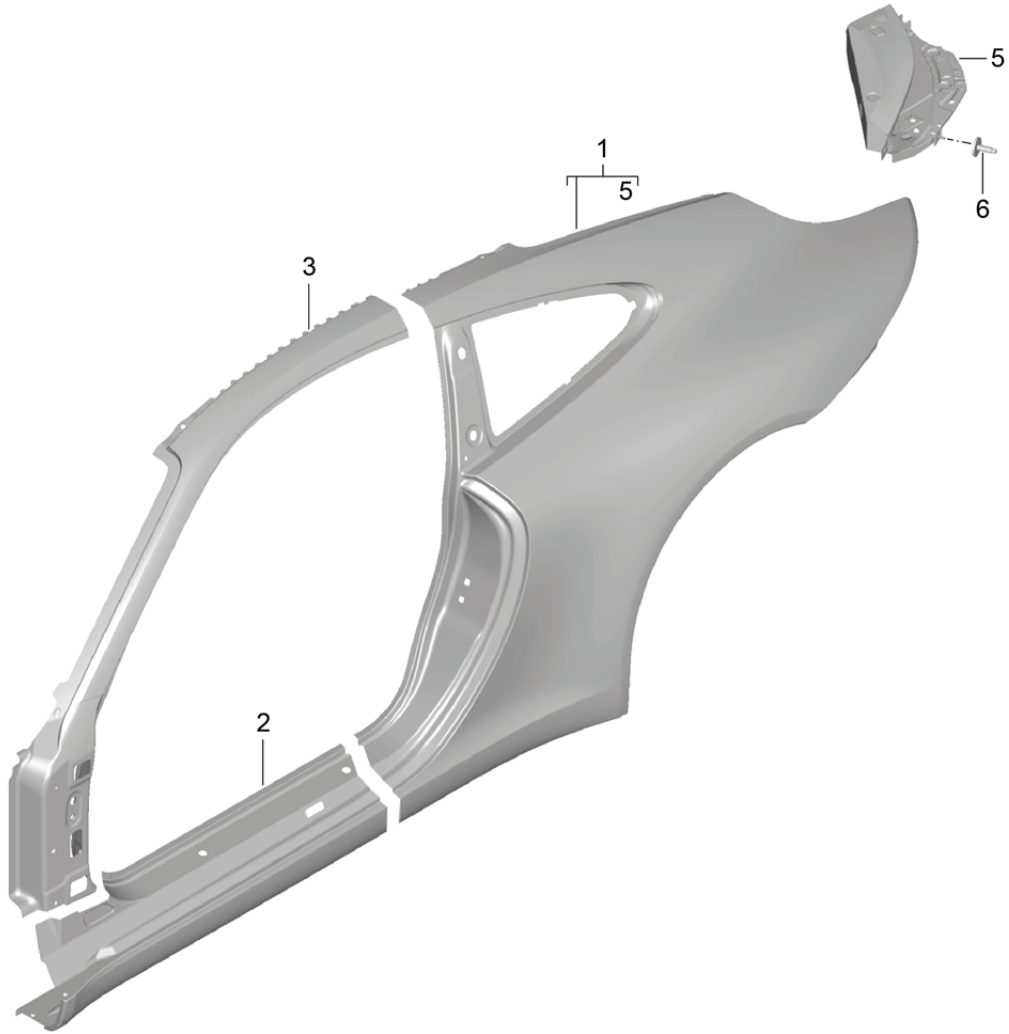

Model: 991-12

Model life 2012>>2016