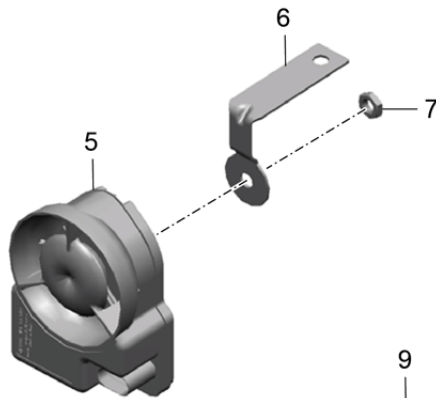

Model: 991-12

Model life 2012>>2016

Model: 991-12 Model life 2012>>2016

Pos	Part Number	Description	Remark	Qty	Model
1	991 635 149 01	Fanfare Signal horn alarm system Fanfare High-pitched		1	
(1)	991 635 159 00	Fanfare High-pitched	with:	1	
2	991 635 150 01	Fanfare Low-pitched	also use: 991 612 947 00	1	
(2)	991 635 160 00	Fanfare Low-pitched	with:	1	
-	991 612 947 00	Adapter cable for 991 635 159 00 991 635 160 00	also use: 991 612 947 00	1	
3	N 106 092 04	Hexagon collar nut M 8		2	
4	9P1 951 101	Signal horn for alarm system	use if required: 9P1 998 003 A	1	PR:534
5	1K8 951 605 B	Alarm horn		1	PR:536
6	991 637 419 01	Bracket		1	PR:536
7	N 902 955 02	Hexagon collar nut M 8		1	PR:536
8	900 378 176 01	Hexagon bolt M 8 X 20		1	PR:534
9	9P1 998 003 A	Wire set Modification kit Signal horn		1	PR:534