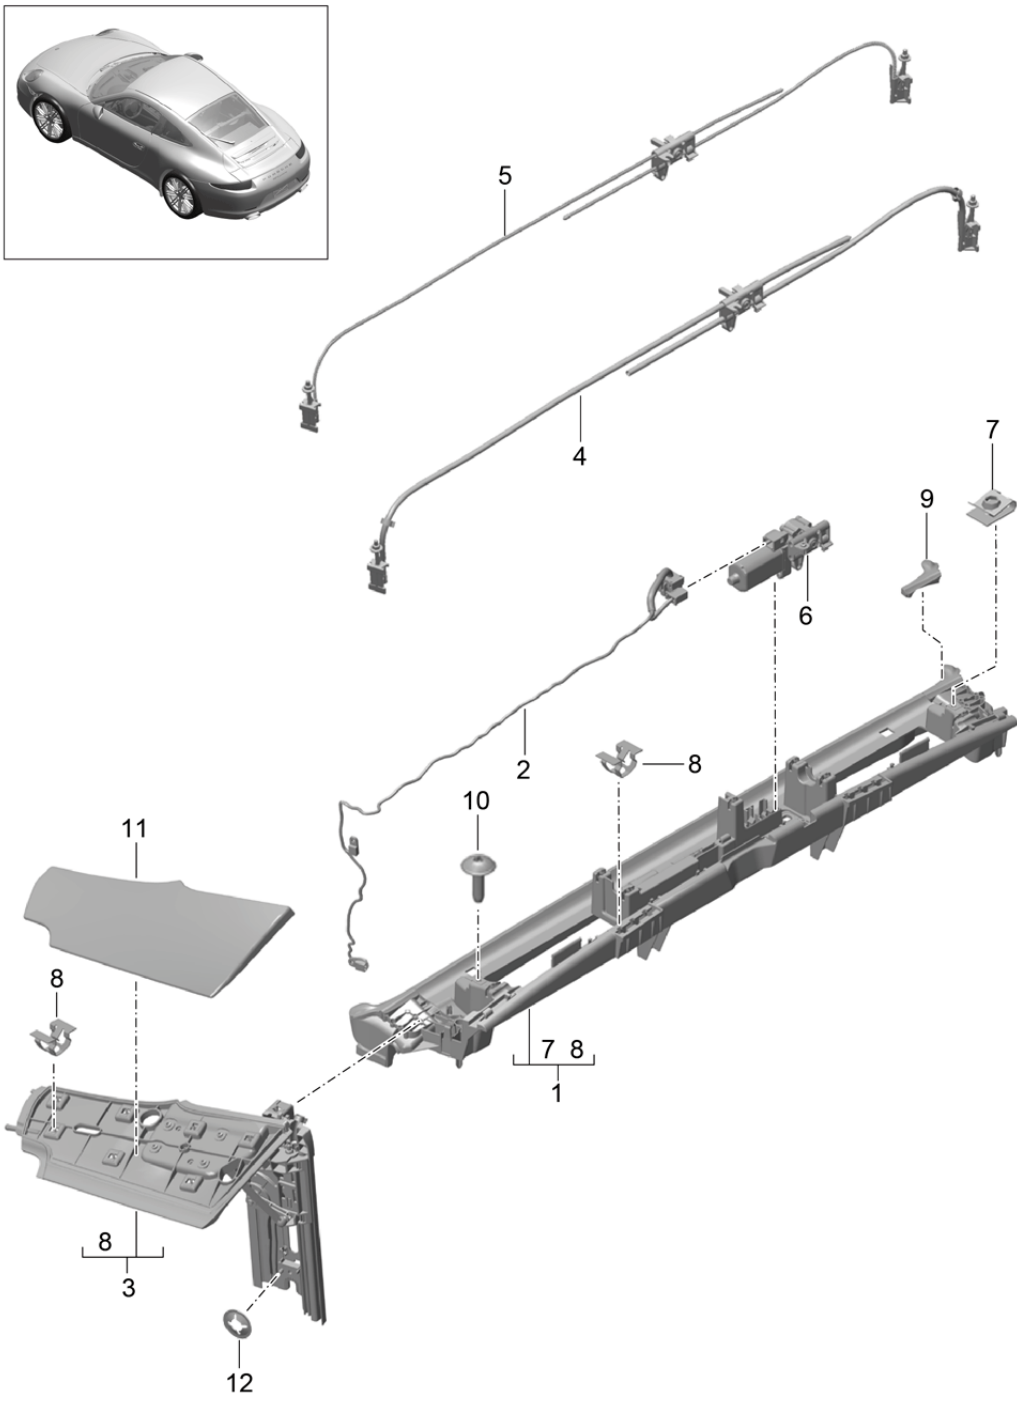

Model: 991-12

Model life 2012>>2016

Model: 991-12 Model life 2012>>2016

Pos	Part Number	Description	Remark	Qty	Model
1	991 561 479 00	Flap Folding top Bracket	side	1	Cabrio
2	991 561 479 00 1E0 991 561 973 00	Black repair set Wire set		1	
3	991 561 975 00	repair set Flap (complete)	also use: 991 561 936 00 left	1	
(3)	991 561 976 00	repair set Flap (complete)	right	1	
4	991 561 977 00	repair set guide tube Actuator		1	
5	991 561 979 00	repair set relay shaft		1	
6	991 624 115 00	Engine	with:	1	
7	999 507 033 01	Fastening screw panel nut		2	
8	999 507 533 02	Clamp		X	
9	991 561 871 00	Rubber support angled bracket Windbreak	left	1	
(9)	991 561 872 00	Rubber support angled bracket Windbreak	right	1	
10	999 073 322 02	fillister hd. bolt		11	
11		Trim Flap		1	
12	991 561 936 00	Clip Hall sensor Wire set	see illustration: 807-035	1	