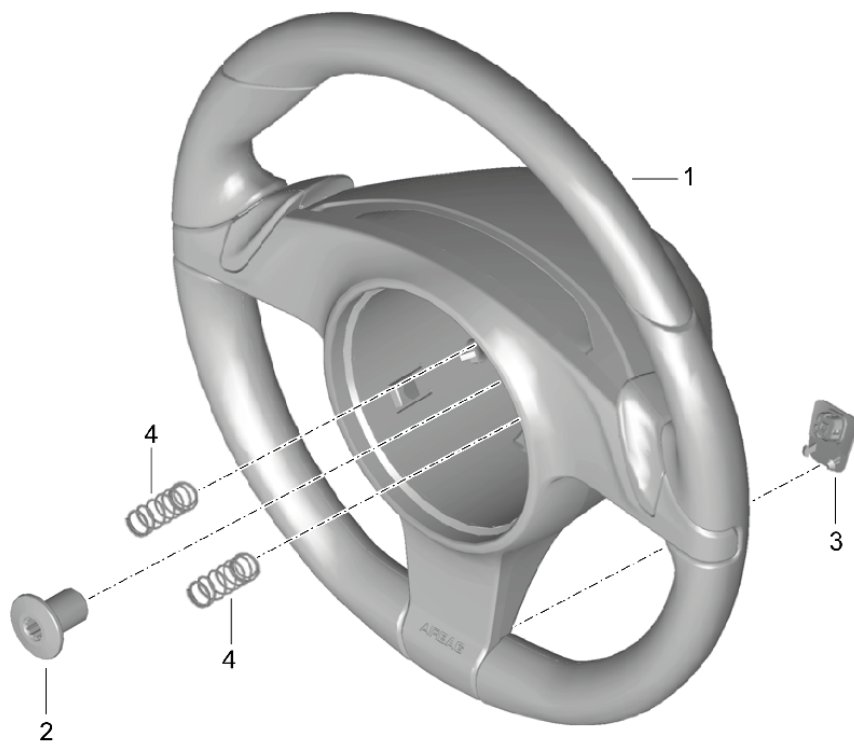

Model: 991-12

Model life 2012>>2016