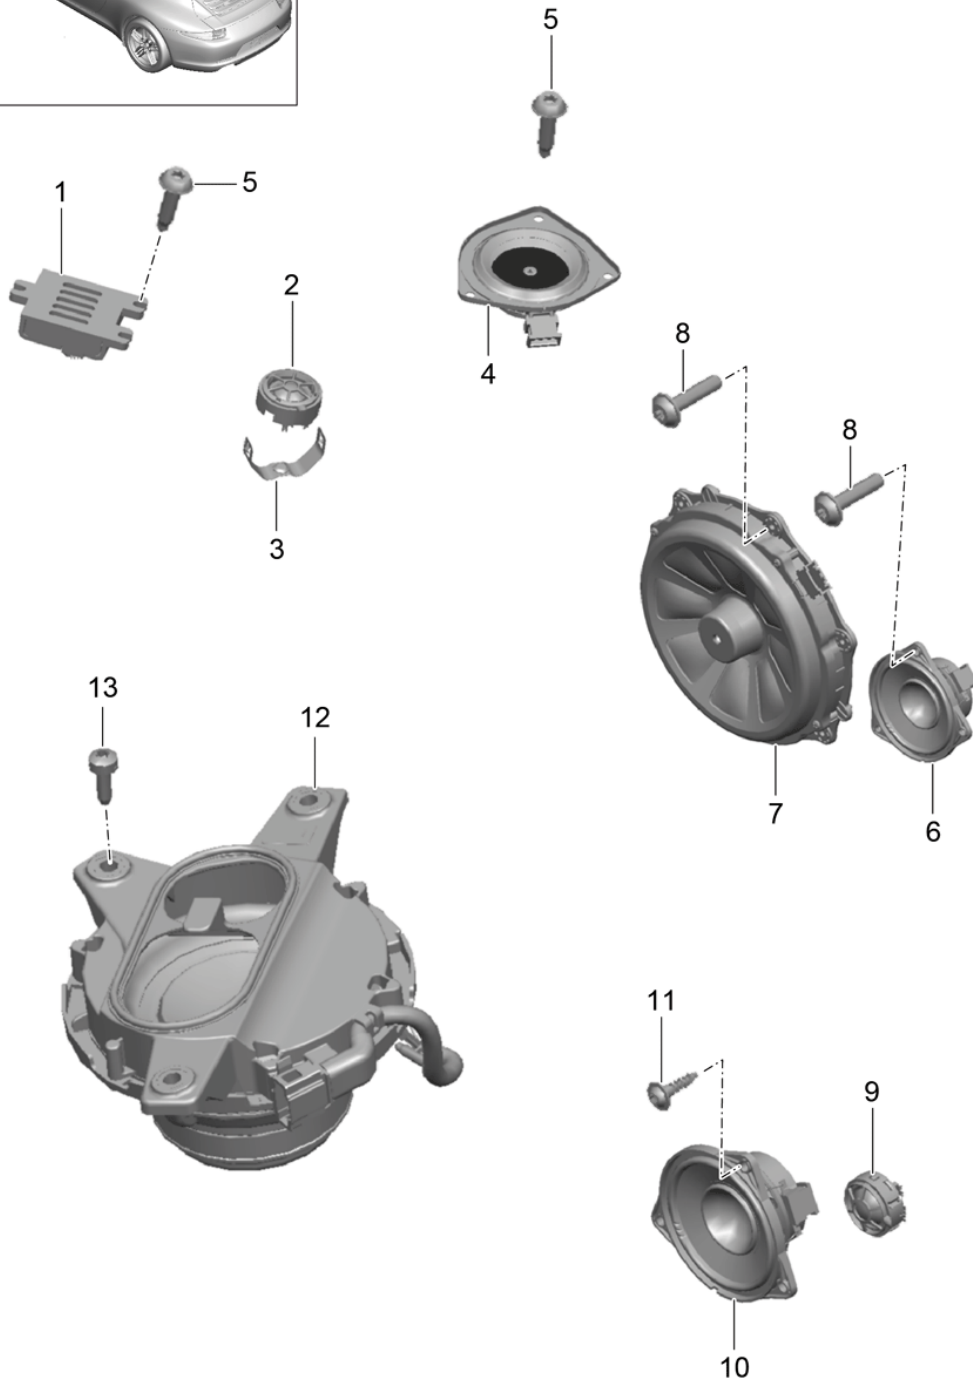

Model: 991-12

Model life 2012>>2016