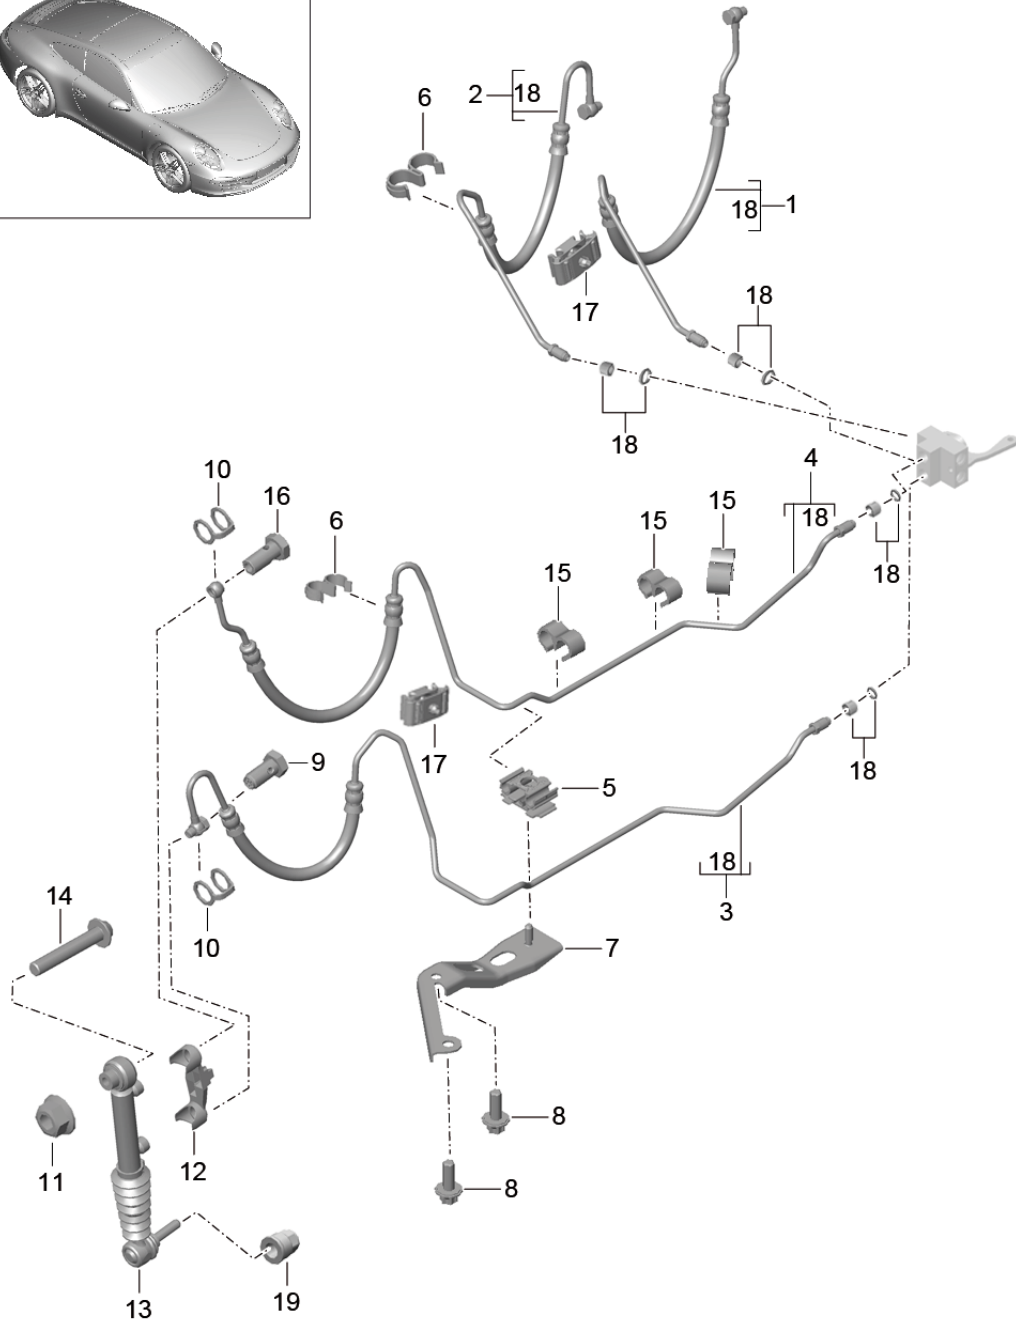

Model: 991-12

Model life 2012>>2016

Model: 991-12 Model life 2012>>2016

Pos	Part Number	Description	Remark	Qty	Model
		Lines Rear end Damper PDCC			PR:031,352
1	991 359 249 02	Pressure line	left	1	
2	991 359 251 02	Pressure line	left	1	
3	991 359 250 02	Pressure line	right	1	
4	991 359 252 02	Pressure line	right	1	
		Discontinued part			
4	991 359 252 03	Pressure line	right	1	
5	999 507 907 40	Cable holder 8,0/8,0		1	
6	999 507 830 40	Cable holder 21,5/21,5		2	
7	991 359 280 02	Bracket		1	
8	900 385 009 01	Torx screw BM 6 X 16		2	
9	991 359 359 00	Banjo bolt		2	
		with:			
10	991 359 361 00	Non-return valve Sealing plate		4	
11	999 084 445 01	Locknut M 12 X 1,5		4	
12	991 359 285 02	Bracket	left	1	
		Discontinued part			
(12)	9P1 511 235	Line holder	left	1	
(12)	991 359 286 02	Bracket		1	
		Discontinued part			
13	991 359 085 03	Damper		2	
		Discontinued part			
(13)	991 359 085 04	Damper		2	
14	999 073 530 01	Socket head bolt M 12 X 1,5 X 72		2	
15	999 591 897 40	Bracket 8,0/8,0		3	
16	900 175 020 03	Banjo bolt M 12 X 1,5		2	
17	955 359 513 00	Line holder		2	
18	997 347 945 00	repair set comprising: Spring O-ring		X	
19	999 084 132 01	Hexagon nut M 12 X 1,5		2