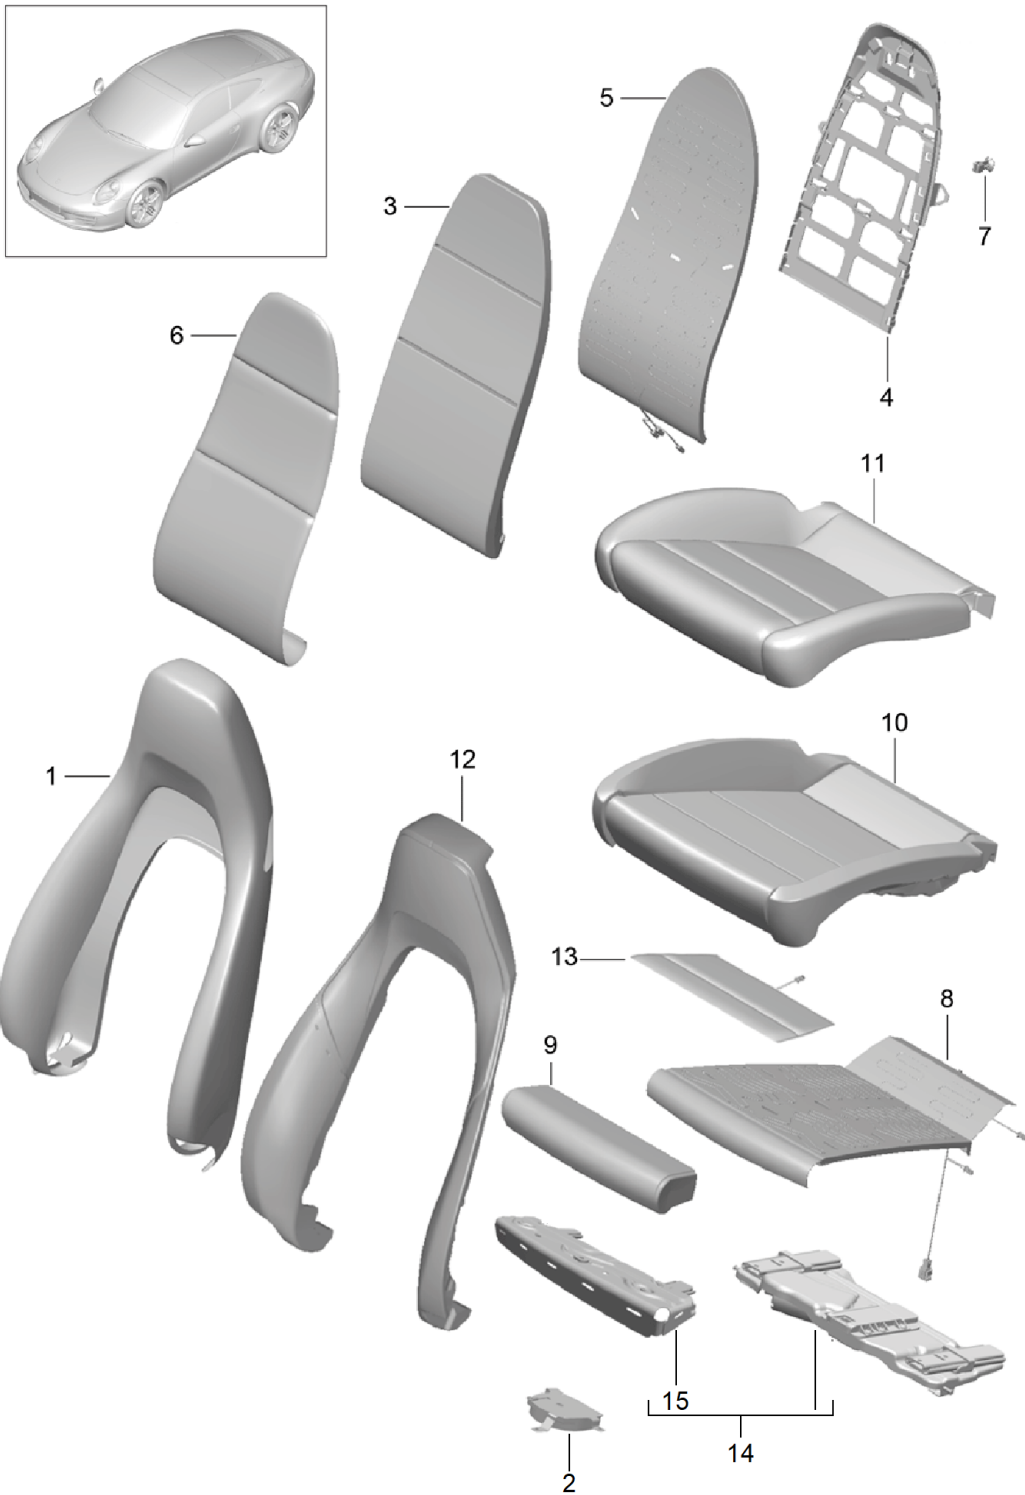

Model: 991-12

Model life 2012>>2016