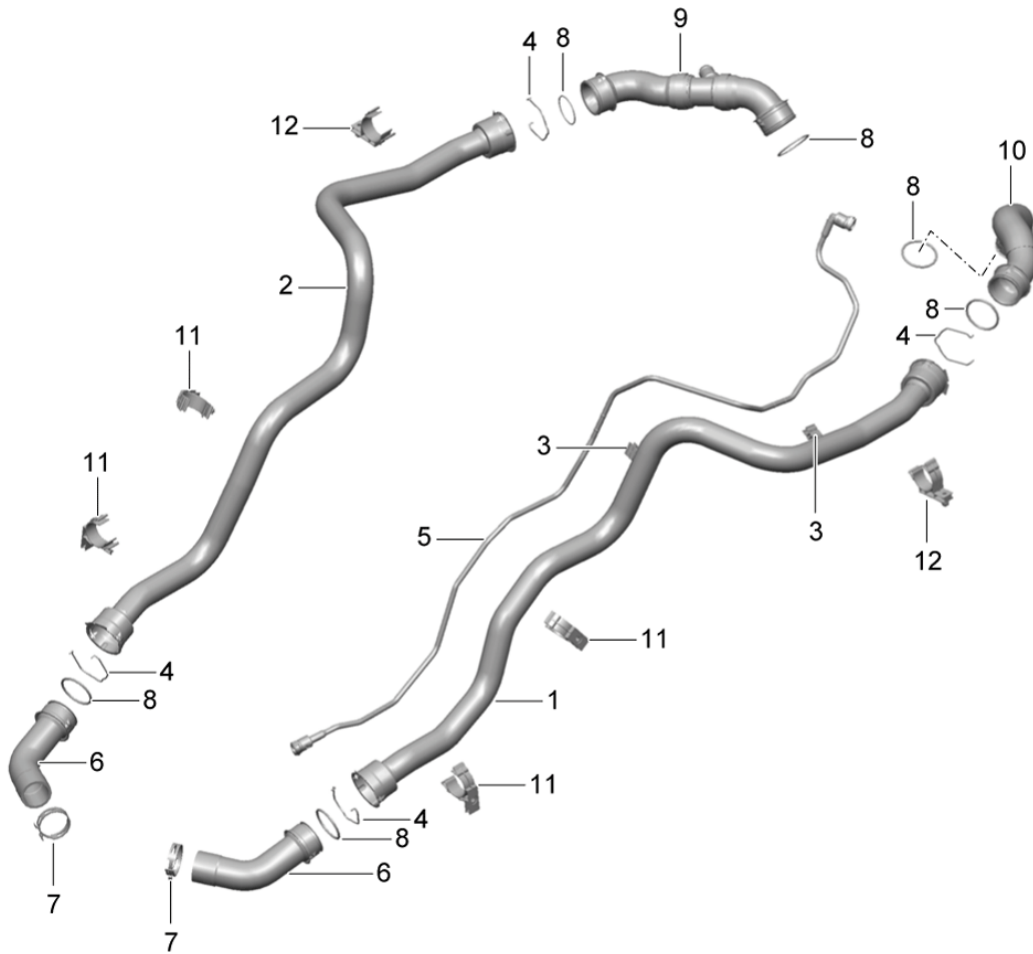

Model: 991-12

Model life 2012>>2016

Model: 991-12

Model life 2012>>2016

Pos	Part Number	Description	Remark	Qty	Model
1	991 106 809 02	Water cooling 1 Coolant pipe Return line		1	
2	991 106 610 02	Coolant pipe Supply		1	
3	991 106 512 02	Bracket		2	
4	997 106 802 03	Spring		4	
5	991 106 681 02	Breather line		1	
6	991 106 740 01	Water hose		2	
7	999 512 667 09	Hose clamp		2	
8	996 106 801 03	O-ring		6	
9	991 106 833 01	Water hose		1	
10	991 106 832 00	Water hose		1	
11	991 106 415 01	Bracket Water pipe Discontinued part		4	
11	991 106 415 02	Bracket Water pipe		4	
12	991 106 417 03	Bracket Water pipe		2