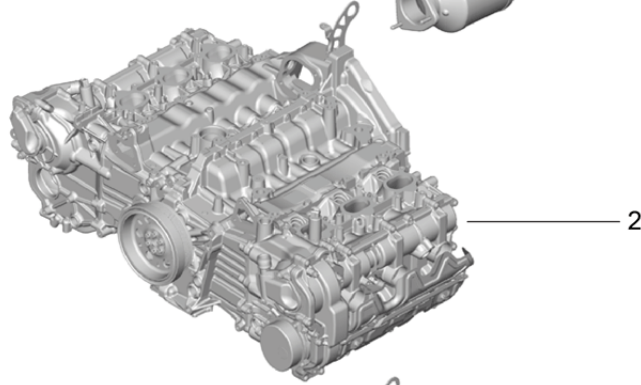

Model: 991-12

Model life 2012>>2016

Model: 991-12 Model life 2012>>2016

Pos	Part Number	Description	Remark	Qty	Model
		Replacement engine without: Clutch plate - PDK - Gearbox without: flywheel Manual gearbox with: Compressor Air conditioning			
1	9A1 100 903 00	Replacement engine D - MJ 2012>> - MJ 2012		1	A103+ PR:030,475, -145
1	9A1 100 913 00	Replacement engine D - MJ 2012>> - MJ 2012		1	A103+ PR:030,475, -145
1	9A1 100 903 X	Replacement engine D - MJ 2012>> - MJ 2012		1	A103+ PR:030,475, -145
1	9A1 100 913 X	Replacement engine D - MJ 2012>> - MJ 2012		1	A103+ PR:030,475, -145
1	9A1 100 903 01	Replacement engine Technical information Group 1 Document 1001 22/12 Attention D - MJ 2012>> - MJ 2012		1	A103+ PR:031,352, -145
1	9A1 100 913 01	Replacement engine Technical information Group 1 Document 1001 22/12 Attention D - MJ 2012>> - MJ 2012		1	A103+ PR:031,352, -145
1	9A1 100 903 AX	Replacement engine Technical information Group 1 Document 1001 22/12 Attention D - MJ 2012>> - MJ 2012		1	A103+ PR:031,352, -145
1	9A1 100 913 AX	Replacement engine Technical information Group 1 Document 1001 22/12 Attention D - MJ 2012>> - MJ 2012		1	A103+ PR:031,352, -145
1	9A1 100 903 02	Replacement engine D - MJ 2012>> - MJ 2012		1	A103+ PR:030,475, 145
1	9A1 100 913 04	Replacement engine D - MJ 2012>> - MJ 2012		1	A103+ PR:030,475, 145