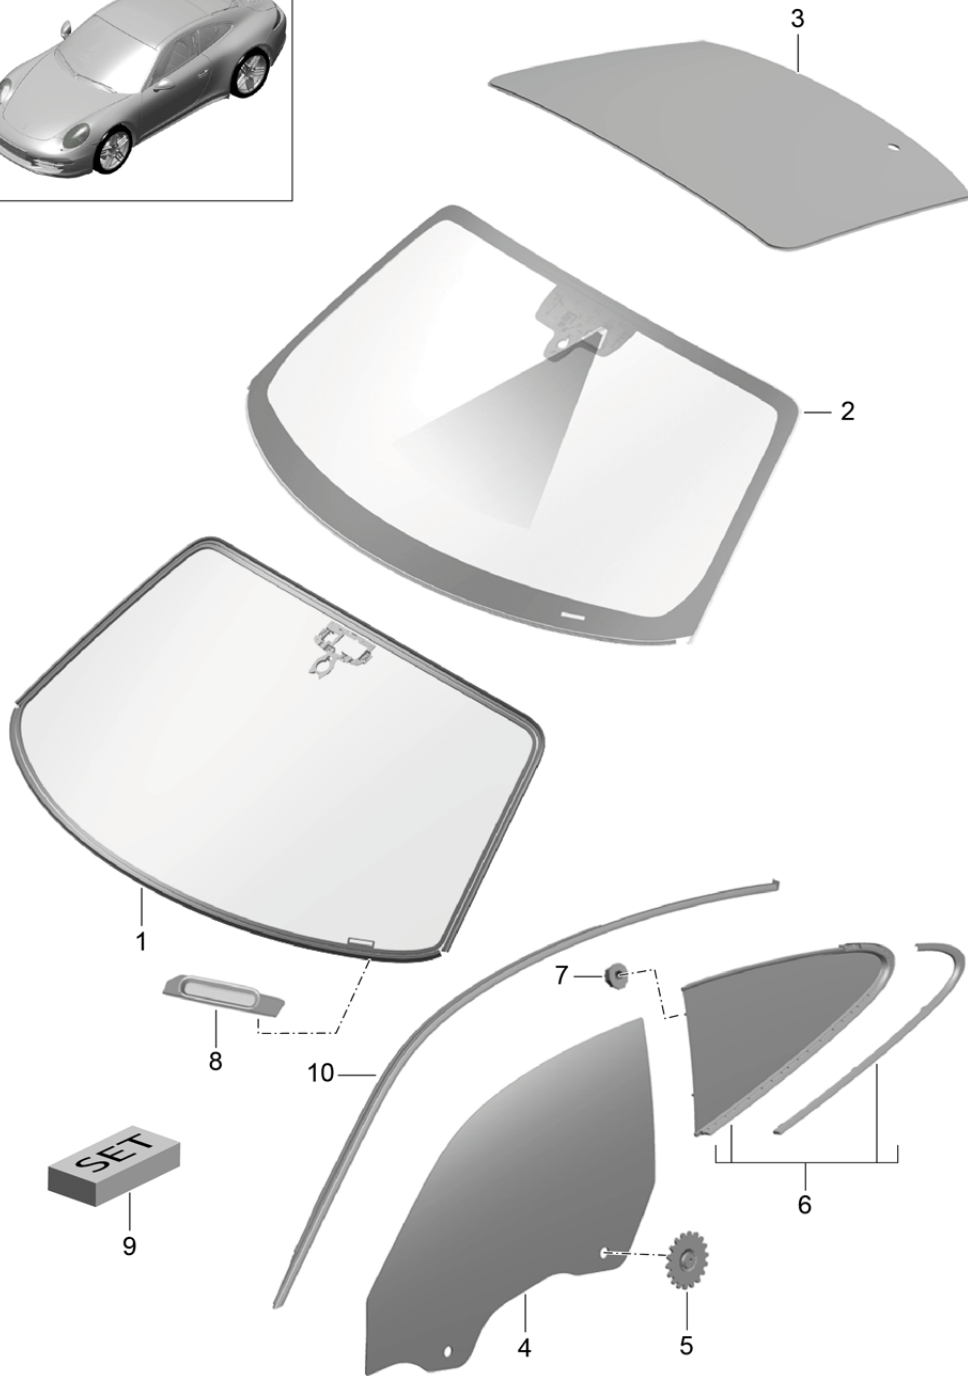

Model: 991-12 Model life 2012>>2016

Pos	Part Number	Description	Remark	Qty	Model
1	991 542 975 00	Window regulator Window regulator without motor	left	1	
(1)	991 542 976 00	Electric motor Window regulator without motor	right	1	
2	991 624 101 00	Electric motor Window regulator Connector housing 6-pole F >> 99-DS111 255 F >> 99-DS145 787 F >> 99-DS100 830 F >> 99-DS135 459	left	1	
2	991 624 101 02	Electric motor Window regulator Connector housing 2-pole F 99-DS111 256>> F 99-DS145 788>> F 99-DS100 831>> F 99-DS135 460>>	left	1	
2	991 624 102 00	Electric motor Window regulator Connector housing 6-pole F >> 99-DS111 255 F >> 99-DS145 787 F >> 99-DS100 830 F >> 99-DS135 459	right	1	
(2)	991 624 102 02	Electric motor Window regulator Connector housing 2-pole F 99-DS111 256>> F 99-DS145 788>> F 99-DS100 831>> F 99-DS135 460>>	right	1	
3	991 542 551 02	Mount Window regulator		2	
4	900 377 018 09	Hexagon nut M 6		3	
5	991 537 221 01	Assembly frame	left	1	
(5)	991 537 222 01	Assembly frame	right	1	
6	999 591 525 40	Spreader rivet 7,0X14,2		13	
7	991 537 557 00	Rubber ply		8	

Model: 991-12

Model life 2012>>2016