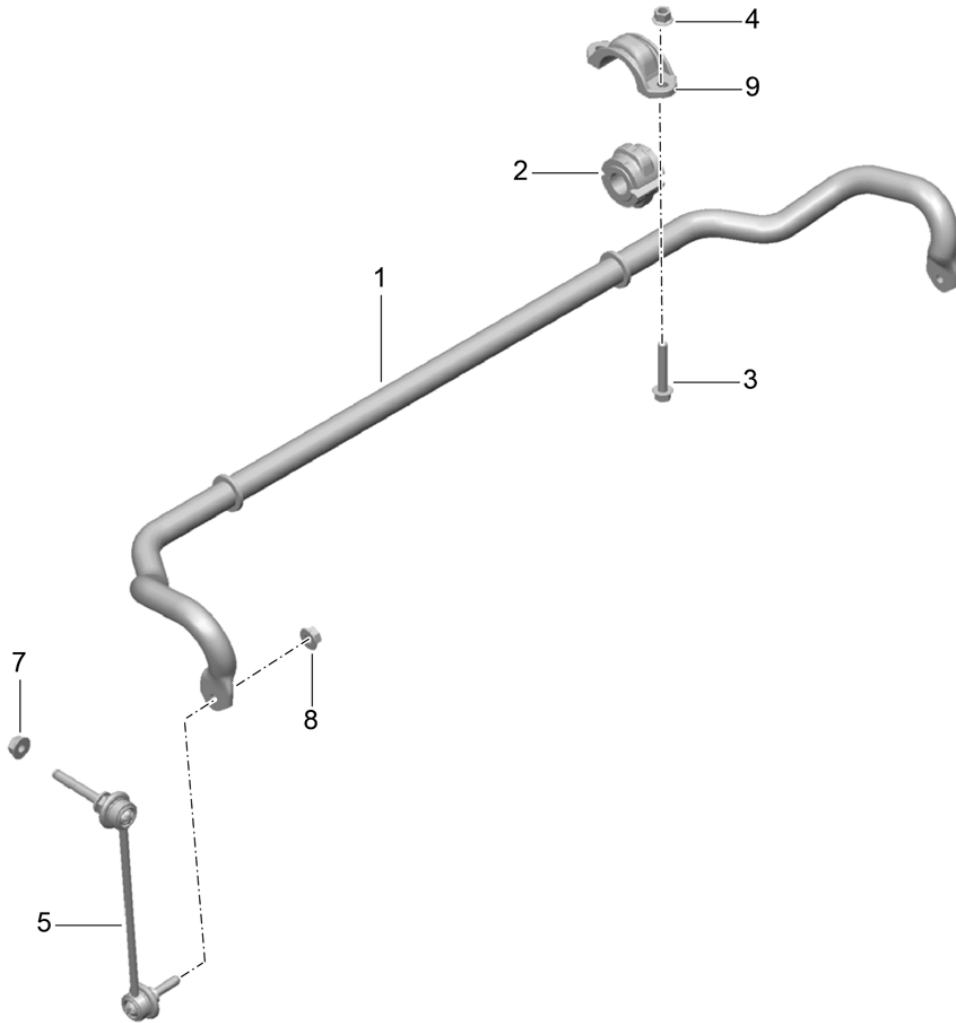

Model: 991-12

Model life 2012>>2016

Pos	Part Number	Description	Remark	Qty	Model
(17)	991 618 465 11	Control unit		1	477,352 Targa
18	991 610 143 00	Bracket for Connection point Support Spring strut	left	1	PR:140,029 PR:352,475, 477,030,031
(18)	991 610 144 00	Bracket for Connection point Support Spring strut	right	1	PR:352,475, 477,030,031
20	999 072 851 01	Hexagon bolt AM 12 X 1,5 X 70		2	PR:031,352
21	999 084 445 09	Locknut M 12 X 1,5		2	
22	999 084 447 01	Hexagon nut M 8		6	
22	PAF 003 923	Hexagon nut M 8		6	
23	991 343 571 00	Distance piece D - MJ 2013>>		2	PR:477

Model: 991-12

Model life 2012>>2016