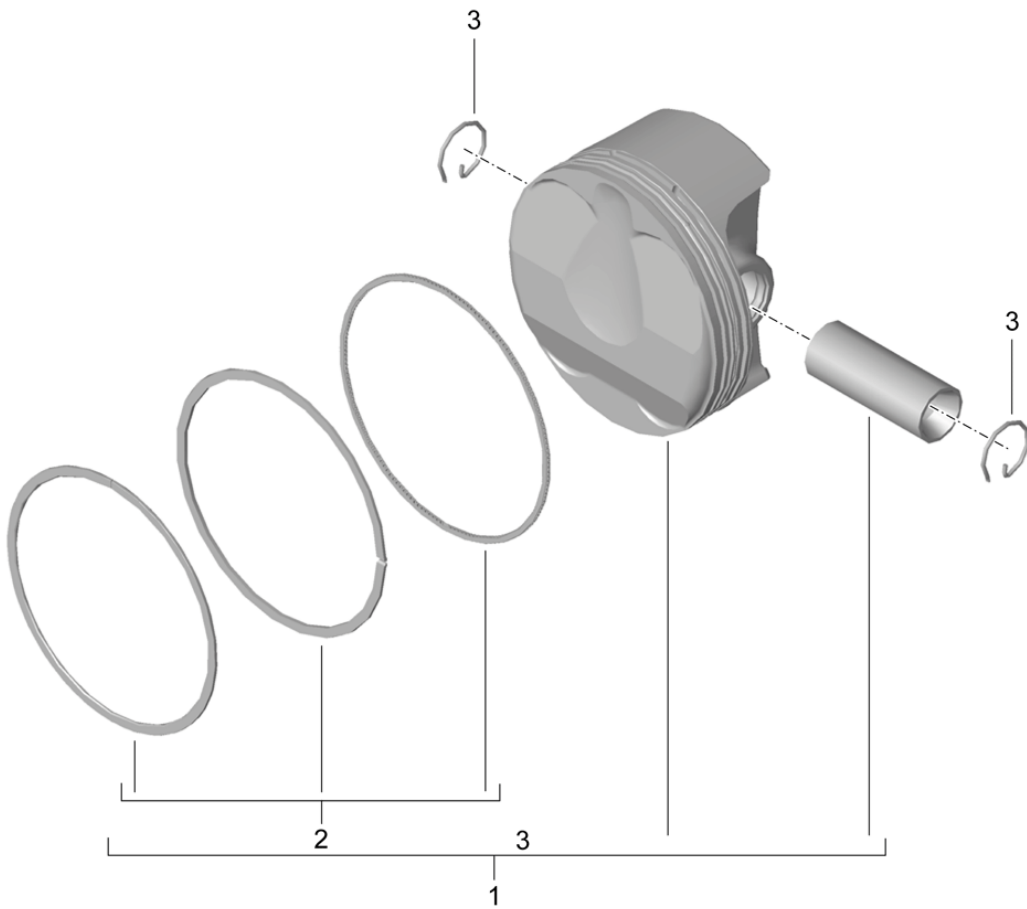

Model: 991-12

Model life 2012>>2016

Pos	Part Number	Description	Remark	Qty	Model
19	991 606 112 02	speed sensor	also use: 991 606 912 00	1	
20	900 387 264 01	Socket head bolt M 6 X 16	also use: 991 606 912 00	1	
20	N 105 464 03	No longer use the part here Hexagon socket head bolt M 6 X 16		1	
21	991 606 912 00	Shim speed sensor		1	

Model: 991-12

Model life 2012>>2016