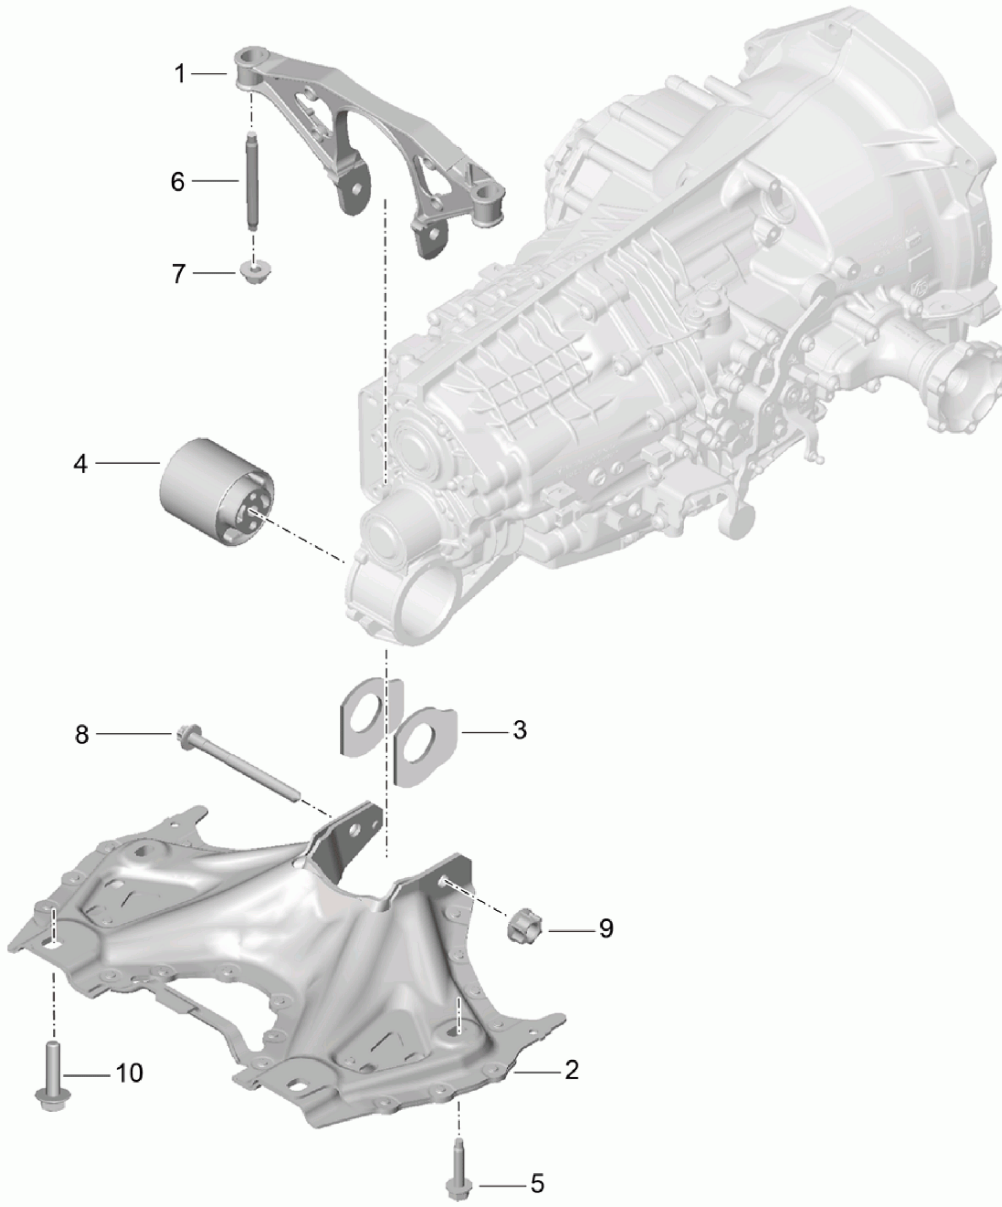

Model: 991-12

Model life 2012>>2016

Model: 991-12 Model life 2012>>2016

Pos	Part Number	Description	Remark	Qty	Model
		Transmission suspension Threaded joint			G9100,CG105
1	991 375 039 02	Engine transmission carrier		1	
1	991 375 039 03	transmission carrier		1	
2	991 375 114 03	Side member		1	
3	991 375 255 00	Stop gearbox mounting		2	G9100+ PR:487
3	991 375 255 00	Stop gearbox mounting		2	Cabrio CG105+ PR:250
(3)	991 375 256 00	Stop gearbox mounting		2	Coupe CG105+ PR:250
(3)	991 375 257 00	Stop gearbox mounting	C4	2	
4	991 375 055 00	gearbox mounting		1	
5	999 072 841 01	Bolt with washer M 10 X 50		2	
6	999 061 009 01	Threaded pin M 10 X 64		2	
7	999 084 648 01	Hexagon nut M 10		2	
7	999 076 053 01	No longer use the part here Hexagon nut M 10		2	
8	900 385 164 01	Outer hexagon round screw BM 12 X 1,5 X 140		1	
9	999 086 009 02	Nut M 12 X 1,5		1	
10	999 072 063 02	Hexagon bolt AM 10 X 40		2	