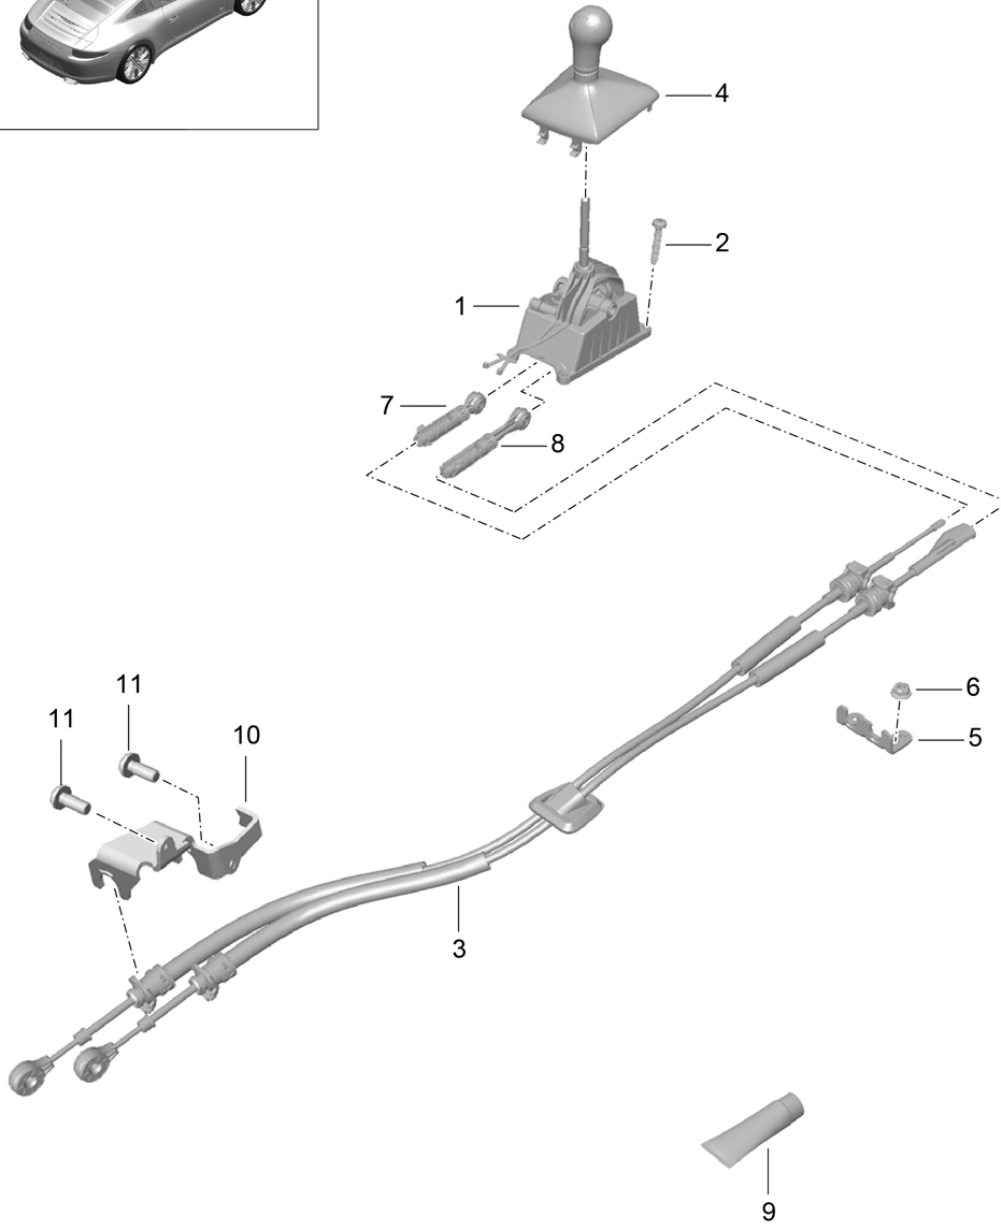

Model: 991-12 Model life 2012>>2016

Pos	Part Number	Description	Remark	Qty	Model
-		Hydraulic unit anti-locking brake syst. -abs- Control Exchange Hydraulic unit Identification: >> >> Attention			
1	991 355 955 03	Hydraulic unit See technical manual 45 30 19 only in conj. with: Brake line 991.355.311.26 Identification: >> >> 991.355.955.03		1	Carrera 2
1	991 355 955 04	No longer use the part here Hydraulic unit See technical manual 45 30 19 only in conj. with: Brake line 991.355.311.27 Identification: >> >> 991.355.955.04		1	Carrera 2
1	991 355 955 05	Discontinued part Hydraulic unit See technical manual 45 30 19 only in conj. with: Brake line 991.355.311.27 Identification: >> >> 991.355.955.05		1	Carrera 2
1	991 355 955 26	Hydraulic unit Identification: >> >> 991.355.955.26		1	Carrera 4
2	991 355 033 01	Bracket		1	
3	958 355 177 10	Stop buffer		3	
4	991 606 145 01	Sensor D >> - MJ 2012 Discontinued part		1	
(4)	991 606 145 02	Sensor D >> - MJ 2012 Discontinued part		1	
(4)	991 606 145 03	Sensor D >> - MJ 2012		1	
(4)	991 606 145 02	Sensor D - MJ 2013>> Discontinued part		1	
(4)	991 606 145 03	Sensor		1	
5	999 073 556 01	Hexagon bolt M 8 X 30		2	
6	900 378 346 01	Hexagon bolt M 10 X 1 X 16		1	
7	991 355 135 01	Retainer, upper part	upper	1	
9	N 909 995 02	Hex collared bolt AM 6 X 25		1	

Model: 991-12

Model life 2012>>2016