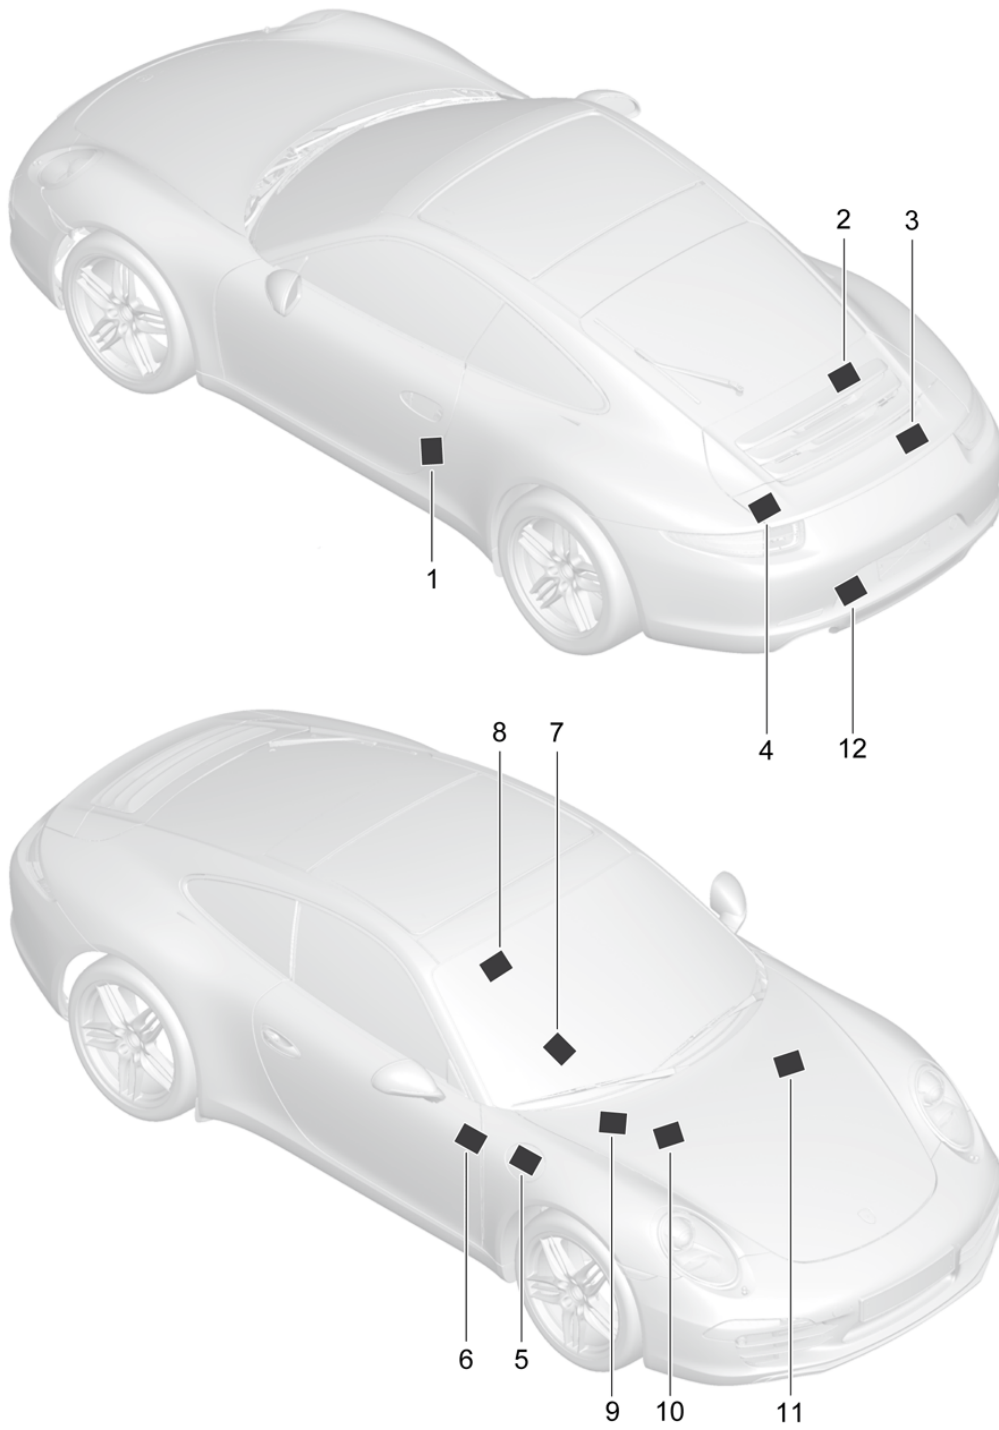

Model: 991-12

Model life 2012>>2016

Model: 991-12 Model life 2012>>2016

Pos	Part Number	Description	Remark	Qty	Model
-		Signs/notices		1	
1	991 701 286 87	Signs/notices Tyre pressure Data plate for tyre pressure		1	991 50 Jahre 447,553
1	991 701 286 10	Data plate for tyre pressure		1	CARRERA 2/2S PR:411,-482, -483
1	991 701 286 11	Data plate for tyre pressure		1	CARRERA 4/4S PR:411,-482, -483
1	991 701 286 15	Data plate for tyre pressure		1	CARRERA 2/2S PR:411,482, 483
1	991 701 286 16	Data plate for tyre pressure		1	CARRERA 4/4S Targa PR:411,482, 483
1	991 701 286 21	Data plate for tyre pressure		1	CARRERA 2/2S PR:423,427, 428,-482, -483
1	991 701 286 23	Data plate for tyre pressure		1	CARRERA 2/2S PR:XRT,423, 427,428, -482,-483
1	991 701 286 23	Data plate for tyre pressure		1	991 50 Jahre -482,-483, -553
1	991 701 286 22	Data plate for tyre pressure		1	CARRERA 4/4S PR:XRT,423, 427,428, -482,-483
1	991 701 286 27	Data plate for tyre pressure		1	CARRERA 4/4S Targa PR:423,427, 428,429,XRT
1	991 701 286 27	Data plate for tyre pressure		1	CARRERA 4/4S Targa PR:435
1	991 701 286 27	Data plate for tyre pressure		1	CARRERA 2/2S PR:435
1	991 701 286 26	Data plate for tyre pressure		1	CARRERA 2/2S PR:423,427, 428,482,483
1	991 701 286 28	Data plate for tyre pressure		1	CARRERA 2/2S PR:XRT,423, 427,428,482, 483
1	991 701 286 28	Data plate for tyre pressure		1	991 50 Jahre 482,-553
-	7PP 010 707 K	Sticker		1	PR:447
-		Spare wheel			
-		Signs/notices			
		Engine specifications			
3	7PP 010 751 C	Sticker		1	PR:068
3	955 006 675 00	Sticker		1	PR:193
		Motor fan			"J.."
3	7PP 010 786 T	Sticker engine oil		1