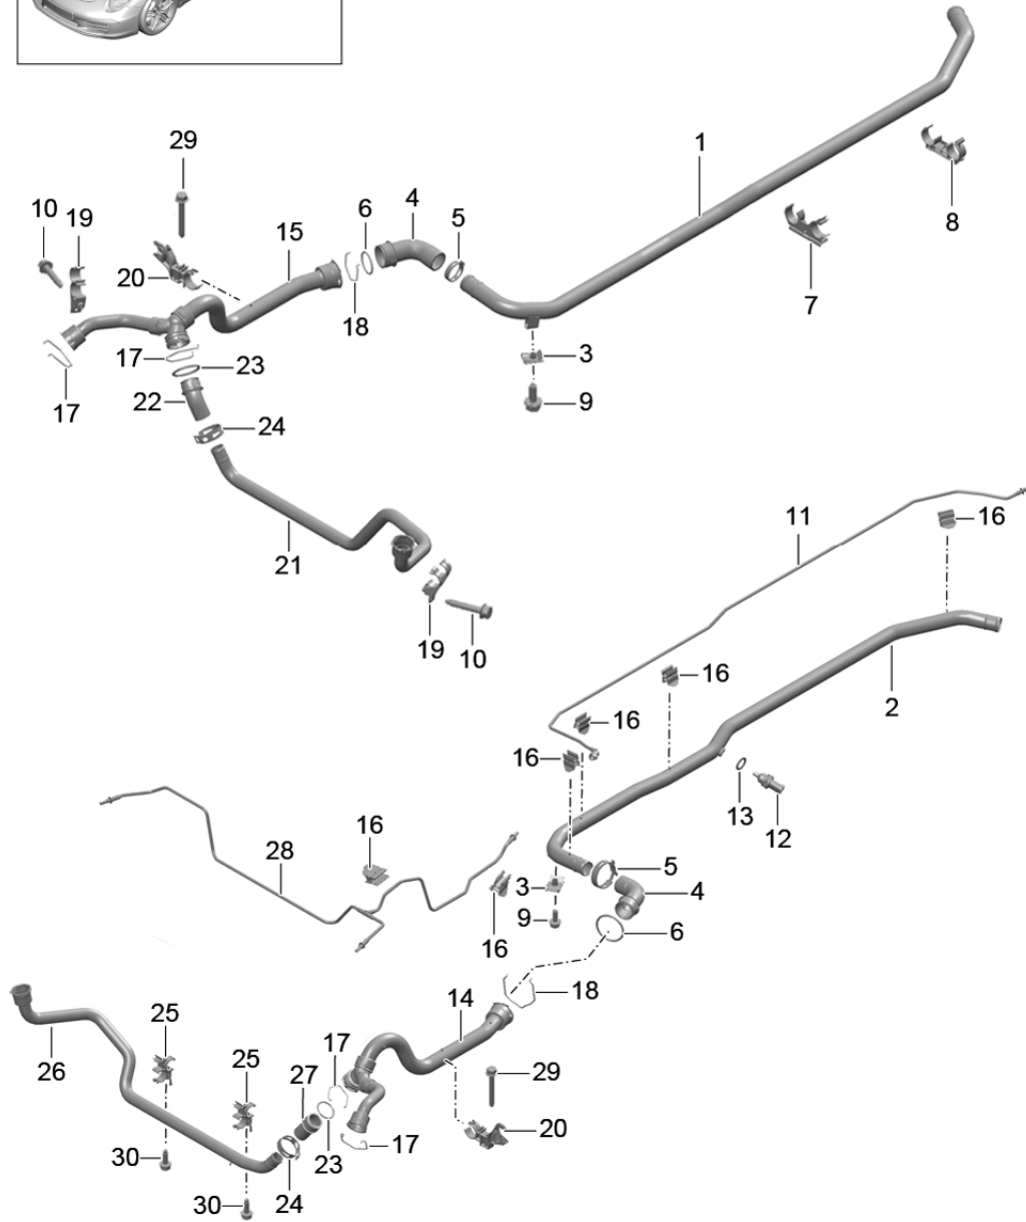

Model: 991-12

Model life 2012>>2016

Model: 991-12

Model life 2012>>2016

Pos	Part Number	Description	Remark	Qty	Model
1	991 106 651 02	Water cooling 2 Coolant pipe Supply		1	
2	991 106 652 02	Coolant pipe Return line		1	
3	999 507 246 01	panel nut		2	
4	991 106 551 01	Water hose		2	
5	999 512 667 09	Hose clamp B 44 X 12		2	
6	996 106 801 03	O-ring		4	
7	991 106 540 01	Bracket		1	
8	991 106 541 01	Bracket		1	
9	N 106 532 01	Hex collared bolt M 6 X 16		2	
10	900 378 141 01	Hexagon bolt M 6 X 35		2	
11	991 106 227 03	Breather line		1	
12	948 606 420 01	Temperature sensor No longer use the part here		1	
12	948 606 420 01	Temperature sensor with:		1	
13	900 123 111 20	seal ring seal ring 14 X 20 No longer use the part here		1	
13	900 123 111 21	seal ring 14 X 20 No longer use the part here		1	
14	991 106 751 03	Distributor tube see Technical information 44/12		1	
15	991 106 752 03	Distributor tube see Technical information 44/12		1	
16	991 106 512 02	Bracket		6	
17	997 106 802 01	Spring		6	
18	997 106 802 03	Spring		2	
19	991 106 525 02	Bracket		2	
20	991 106 413 03	Bracket		2	
21	991 106 711 02	Cross tube see Technical information 44/12		1	
22	991 106 724 00	Water hose		1	
23	996 106 801 02	O-ring		2	
24	999 512 664 09	Hose clamp B 36 X 12		2	
25	991 106 527 02	Bracket		2	
26	991 106 720 02	Cross tube see Technical information 44/12		1	
27	991 106 723 00	Water hose		1	
28	991 106 767 03	Breather line		1	
29	900 378 270 01	Hexagon bolt M 6 X 45		2	
30	900 378 173 01	Hexagon bolt M 6 X 20		2