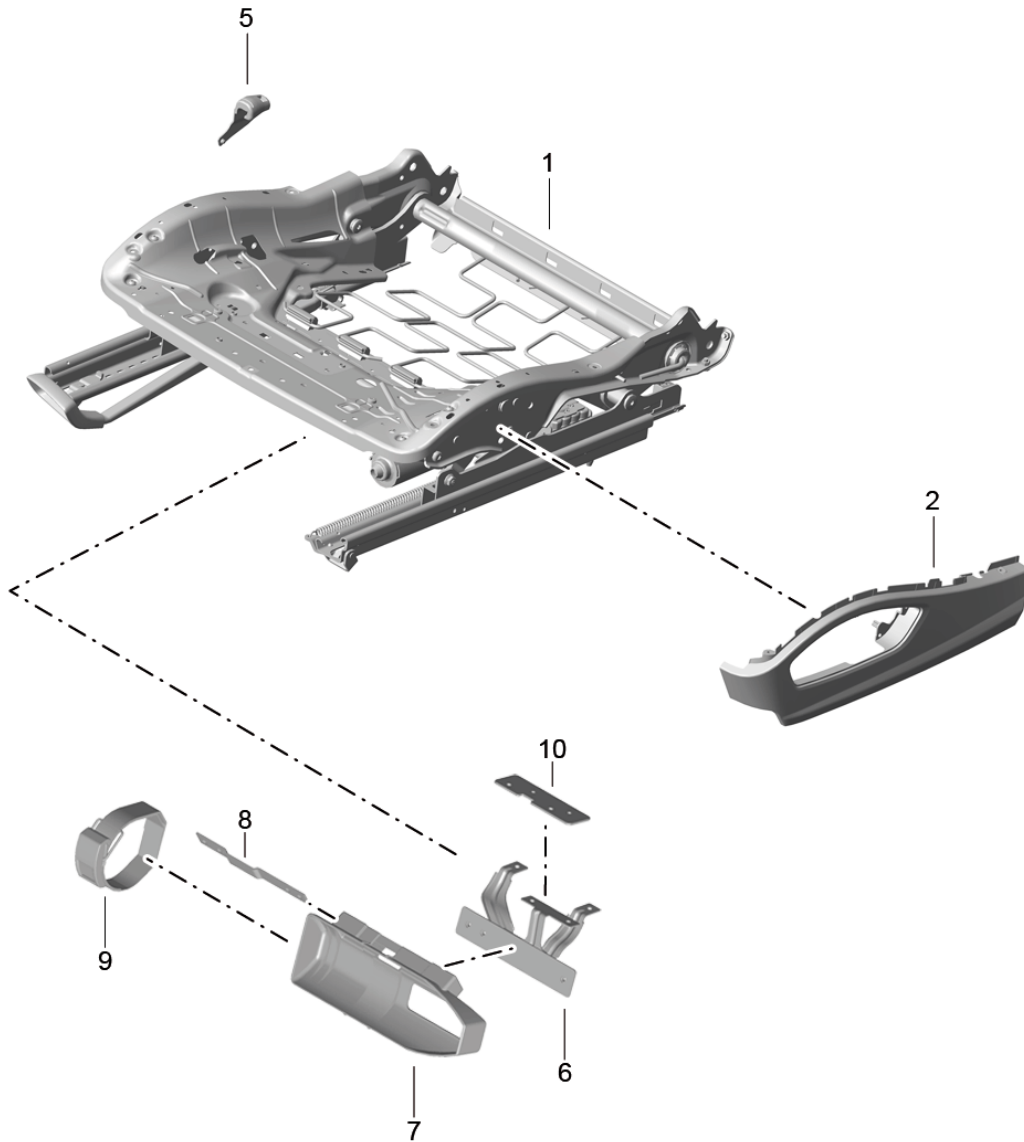

Model: 991-12

Model life 2012>>2016

Model: 991-12 Model life 2012>>2016

Pos	Part Number	Description	Remark	Qty	Model
1	991 521 201 00	Seat frame Sports seat Plus Accessories D - MJ 2012>>	left	1	PR:315,319
1	991 521 202 00	Seat frame Sports seat Plus D - MJ 2012>>	right	1	PR:316,320
1	991 521 201 01	Seat frame Sports seat Plus Electric	left	1	PR:321,323, -IY2
(1)	9P1 881 105 G	with: Memory D >> - MJ 2015 Seat frame (electrically adjustable)	left	1	PR:321,323, IY2
(1)	991 521 202 01	Sports seat Plus Electric with: Memory	right	1	PR:322,324, -IY2
(1)	9P1 881 106 G	D >> - MJ 2015 Seat frame (electrically adjustable)	right	1	PR:322,324, IY2
2	991 521 325 00	Sports seat Plus Electric with: Memory	left	1	PR:315,319, 321,323,-XWK
(2)	991 521 325 00 D20	silver grey metallic			
(2)	991 521 326 00	Trim for switch Sports seat Plus D - MJ 2012>>	right	1	PR:316,320, 322,324,-XWK
(2)	991 521 326 00 D20	silver grey metallic			
(2)	991 521 989 01	Trim for switch Sports seat Plus D - MJ 2012>>	left	1	PR:XWK,319, 323,983,-998
	991 521 989 01 A11	Black	-GF,GG,GW,GY, GQ,GR,AJ,AQ, AZ,JA,JH		
	991 521 989 01 9B0	Platinum Grey	-CJ,CQ,CZ,BR		
	991 521 989 01 7J0	Luxor beige	-UJ,UQ,UZ,BL		
	991 521 989 01 6A0	yachting blue	-EJ,EQ,EZ		
	991 521 989 01 OA1	agate grey	-DK,JD,JL		
(2)	991 521 990 01	Trim for switch Sports seat Plus D - MJ 2012>>	right	1	PR:XWK,320, 324,983,-998
	991 521 990 01 A11	Black	-GF,GG,GW,GY, GQ,GR,AJ,AQ, AZ,JA,JH		
	991 521 990 01 9B0	Platinum Grey	-CJ,CQ,CZ,BR		
	991 521 990 01 7J0	Luxor beige	-UJ,UQ,UZ,BL		