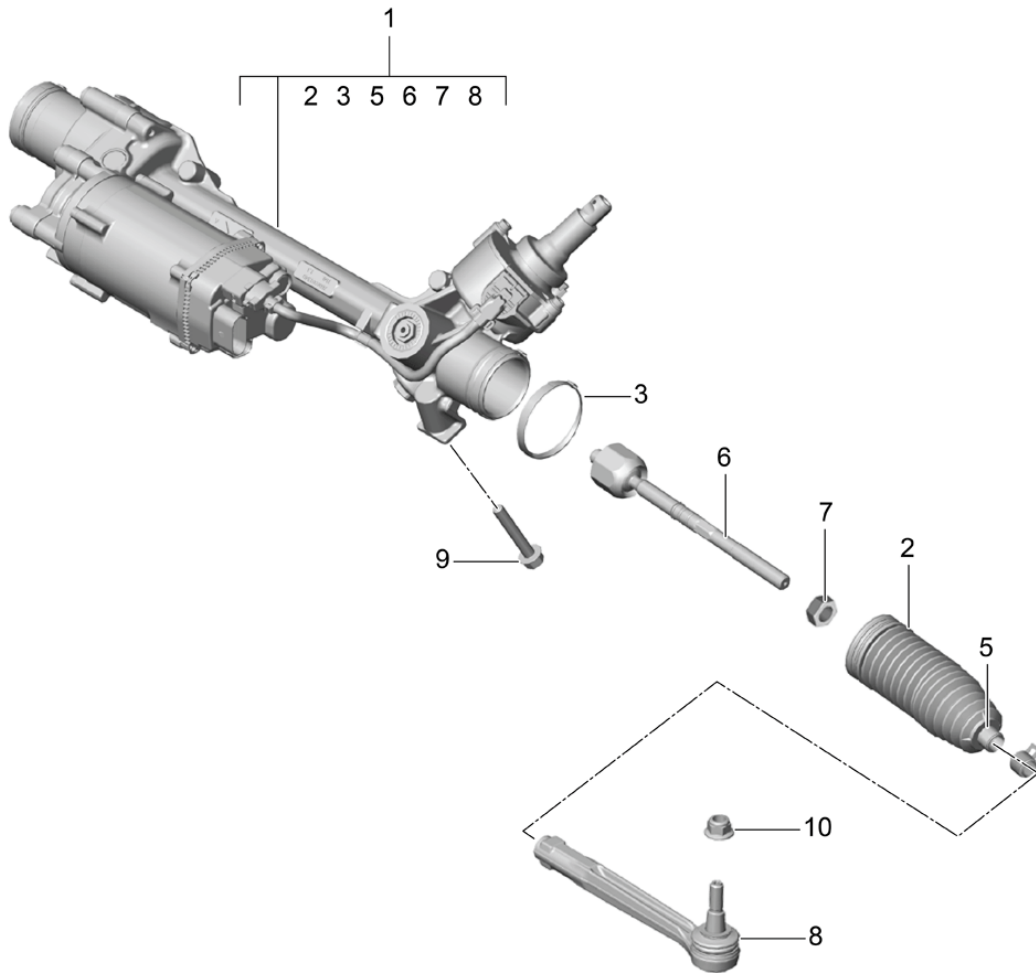

Model: 991-12

Model life 2012>>2016

Model: 991-12 Model life 2012>>2016

Pos	Part Number	Description	Remark	Qty	Model
-		Steering gear Steering parts Replacement transmission Steering gear Type label part number Attention			
1	991 347 011 02	Steering gear Identification: >> >> 991.347.005.05 Not available . 991.347.011.04 Use Identification: >> >> 991.347.005.07 No longer use the part here		1	CARRERA 2 PR:098
1	991 347 011 03	Steering gear Identification: >> >> 991.347.005.06 Discontinued part		1	CARRERA 2 PR:098
1	991 347 011 04	Steering gear Identification: >> >> 991.347.005.07 No longer use the part here		1	CARRERA 2 PR:098
1	991 347 011 05	Steering gear Identification: >> >> 991.347.005.08 No longer use the part here		1	CARRERA 2 PR:098
1	991 347 011 06	Steering gear Identification: >> >> 991.347.005.09 No longer use the part here		1	CARRERA 2 PR:098
1	991 347 011 13	Steering gear Identification: >> >> 991.347.005.09 No longer use the part here		1	CARRERA 2 PR:098
1	991 347 011 14	Steering gear No longer use the part here		1	CARRERA 2
1	991 347 005 14	Steering gear (complete) Discontinued part		1	CARRERA 2 PR:098
1	991 347 005 15	Steering gear (complete) Discontinued part		1	CARRERA 2 PR:098
1	991 347 005 18	Steering gear (complete)		1	CARRERA 2 PR:098
(1)	991 347 005 15	Steering gear (complete) Discontinued part		1	CARRERA 2 PR:098
(1)	991 347 005 18	Steering gear (complete)		1	CARRERA 2 PR:098
1	991 347 011 05	Steering gear Identification: >> >> 991.347.005.08 No longer use the part here		1	CARRERA 4 PR:098
1	991 347 011 06	Steering gear Identification: >> >> 991.347.005.09 No longer use the part here		1	CARRERA 4 PR:098
1	991 347 011 13	Steering gear Identification: >> >> 991.347.005.09		1	CARRERA 4 PR:098