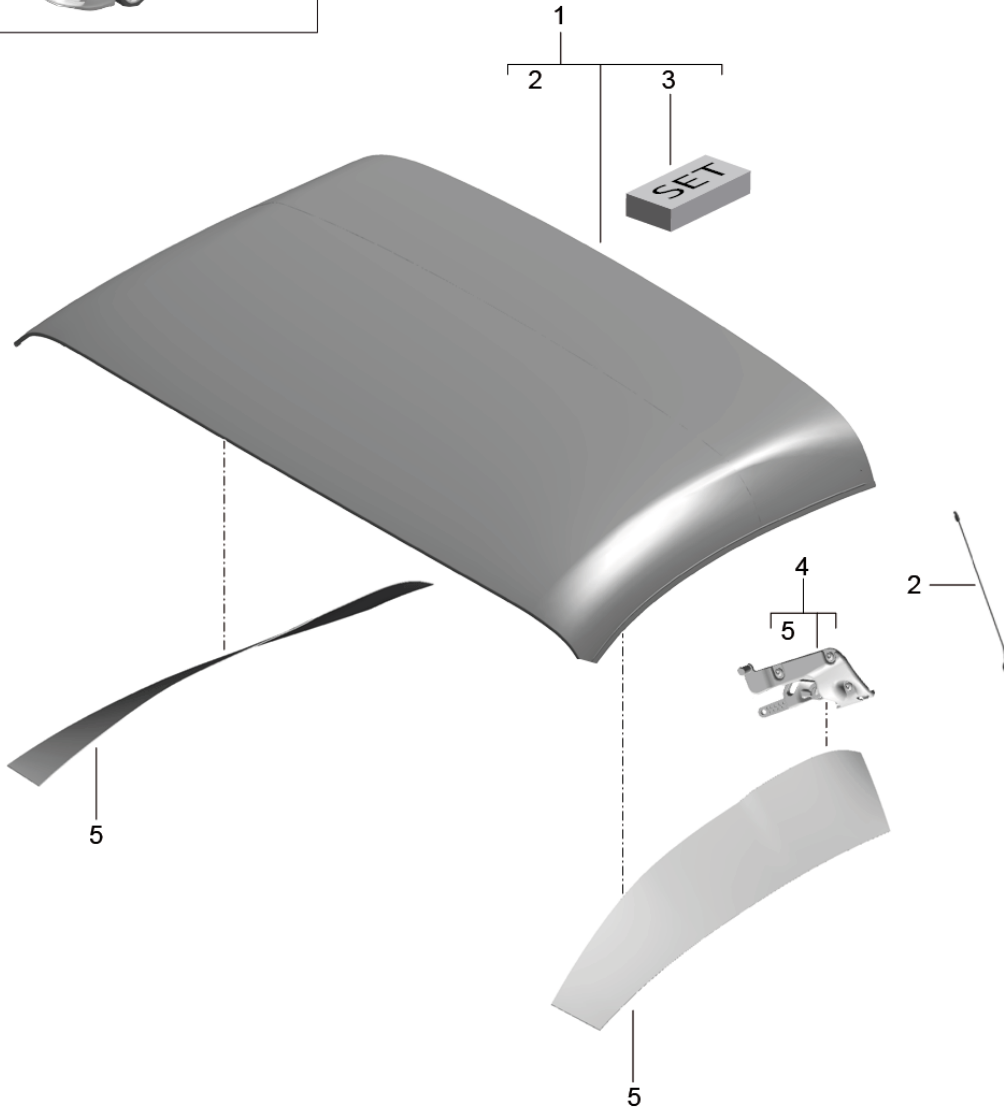

Model: 991-12

Model life 2012>>2016