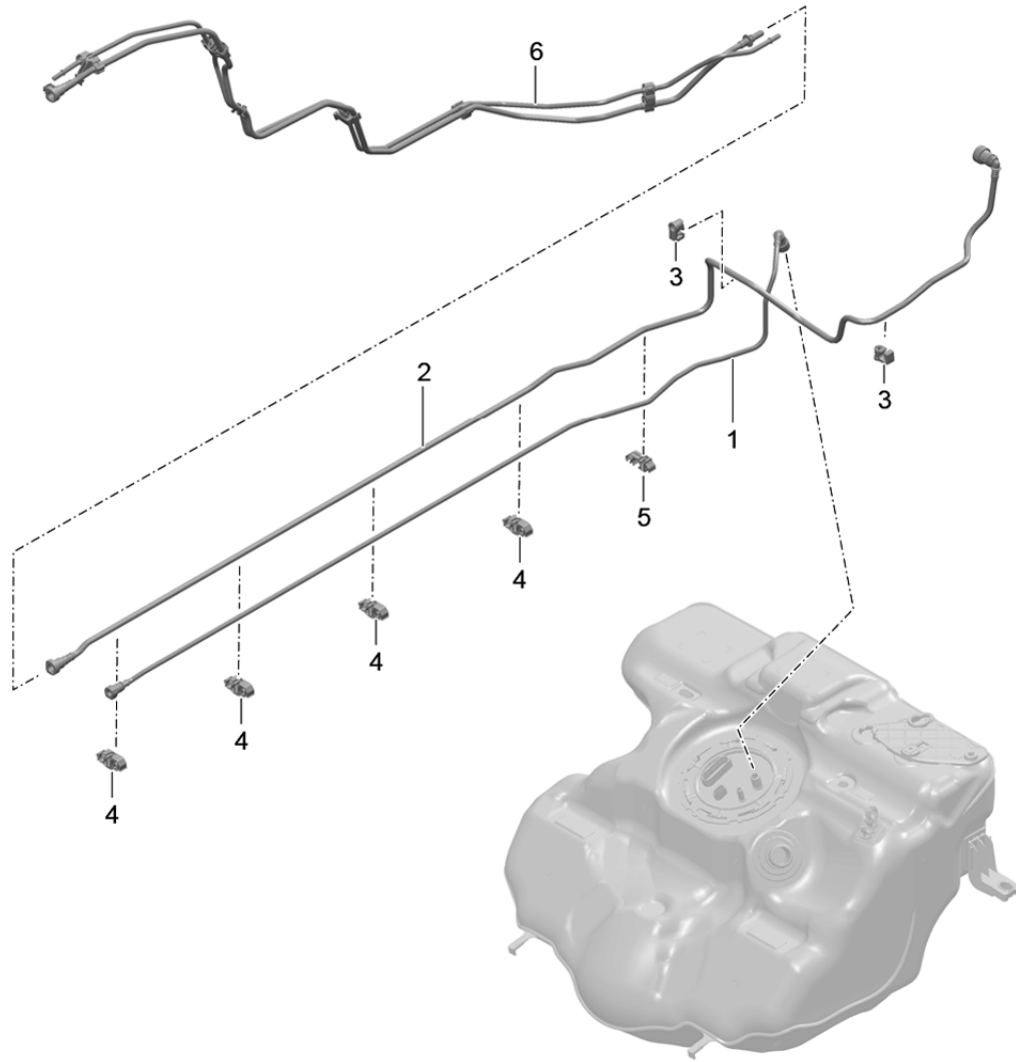

Model: 991-12

Model life 2012>>2016

Model: 991-12

Model life 2012>>2016

Pos	Part Number	Description	Remark	Qty	Model
1	991 201 261 00	Fuel system Fuel line Pressure line No longer use the part here	front front	1	
1	991 201 261 01	Fuel line Pressure line	front	1	
2	991 201 351 00	Purge-air line	front	1	
3	999 651 416 40	Cable holder 12,0		2	
4	999 507 269 40	Cable holder 8,0 / 12,0		4	
5	999 507 273 40	Cable holder 8,0 / 16 / 10		1	
6		Fuel line see illustration:	rear 201-010