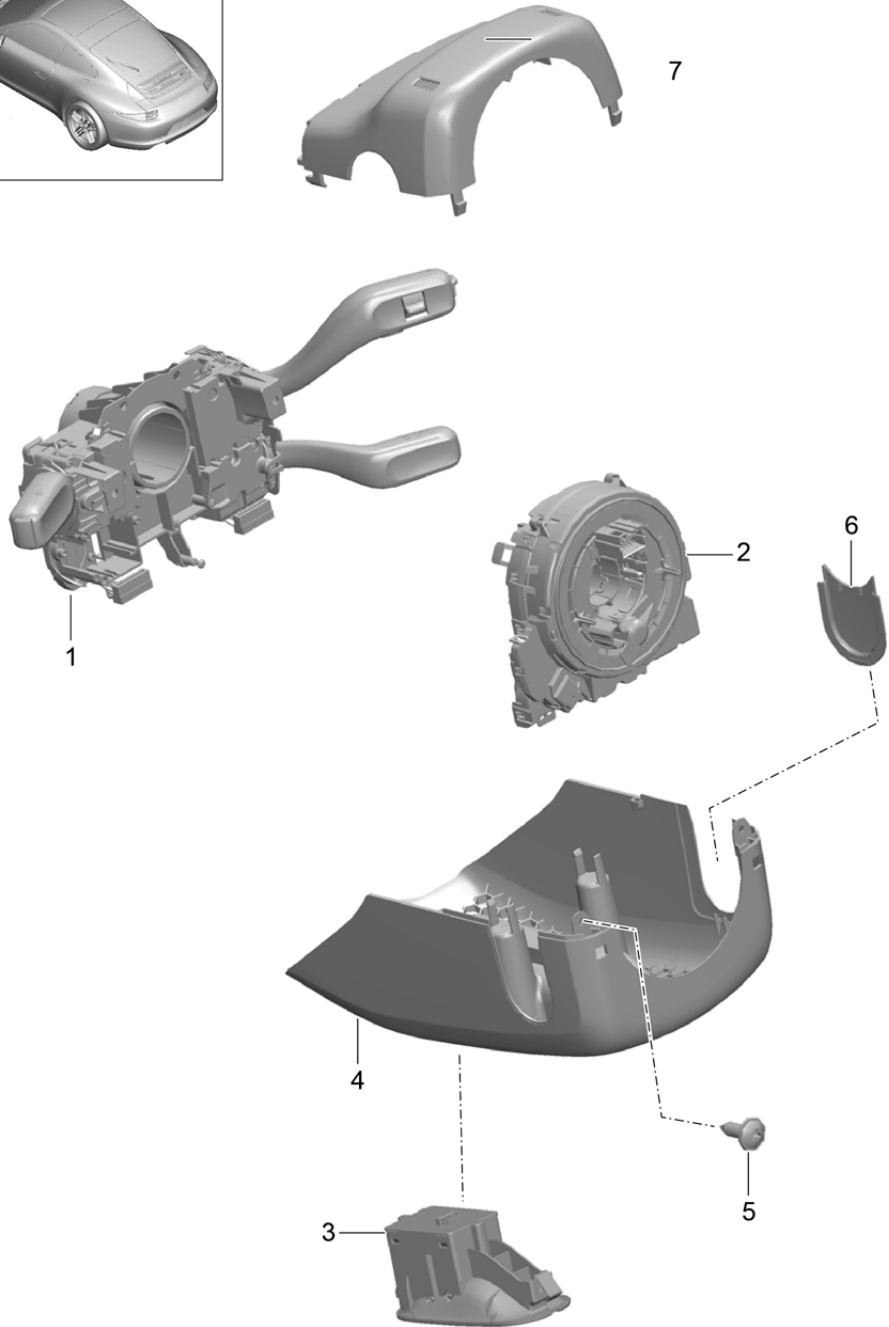

Model: 991-12 Model life 2012>>2016

Pos	Part Number	Description	Remark	Qty	Model
1	991 613 123 04	Console Roof Roof console		1	PR:-607, -608,-630, -636,-638
1	991 613 123 04 1E0 991 613 124 04	Black Roof console		1	PR:607,608, -630,-636, -638
1	991 613 124 04 1E0 991 613 134 04	Black Roof console		1	PR:636,-607, -608,-630, 638
1	991 613 134 04 1E0 991 613 135 04	Black Roof console		1	PR:607,608, 636,-630,638
1	991 613 135 04 1E0 991 613 223 04	Black Roof console		1	PR:630,-607, -608,-636, -638
1	991 613 223 04 1E0 991 613 224 04	Black Roof console		1	PR:607,608, 630,-636, -638
1	991 613 224 04 1E0 991 613 234 04	Black Roof console		1	PR:630,636, -607,-608, 638
1	991 613 234 04 1E0 991 613 235 04	Black Roof console		1	PR:607,608, 630,636,638
	991 613 235 04 1E0	Black			

Model: 991-12

Model life 2012>>>2016