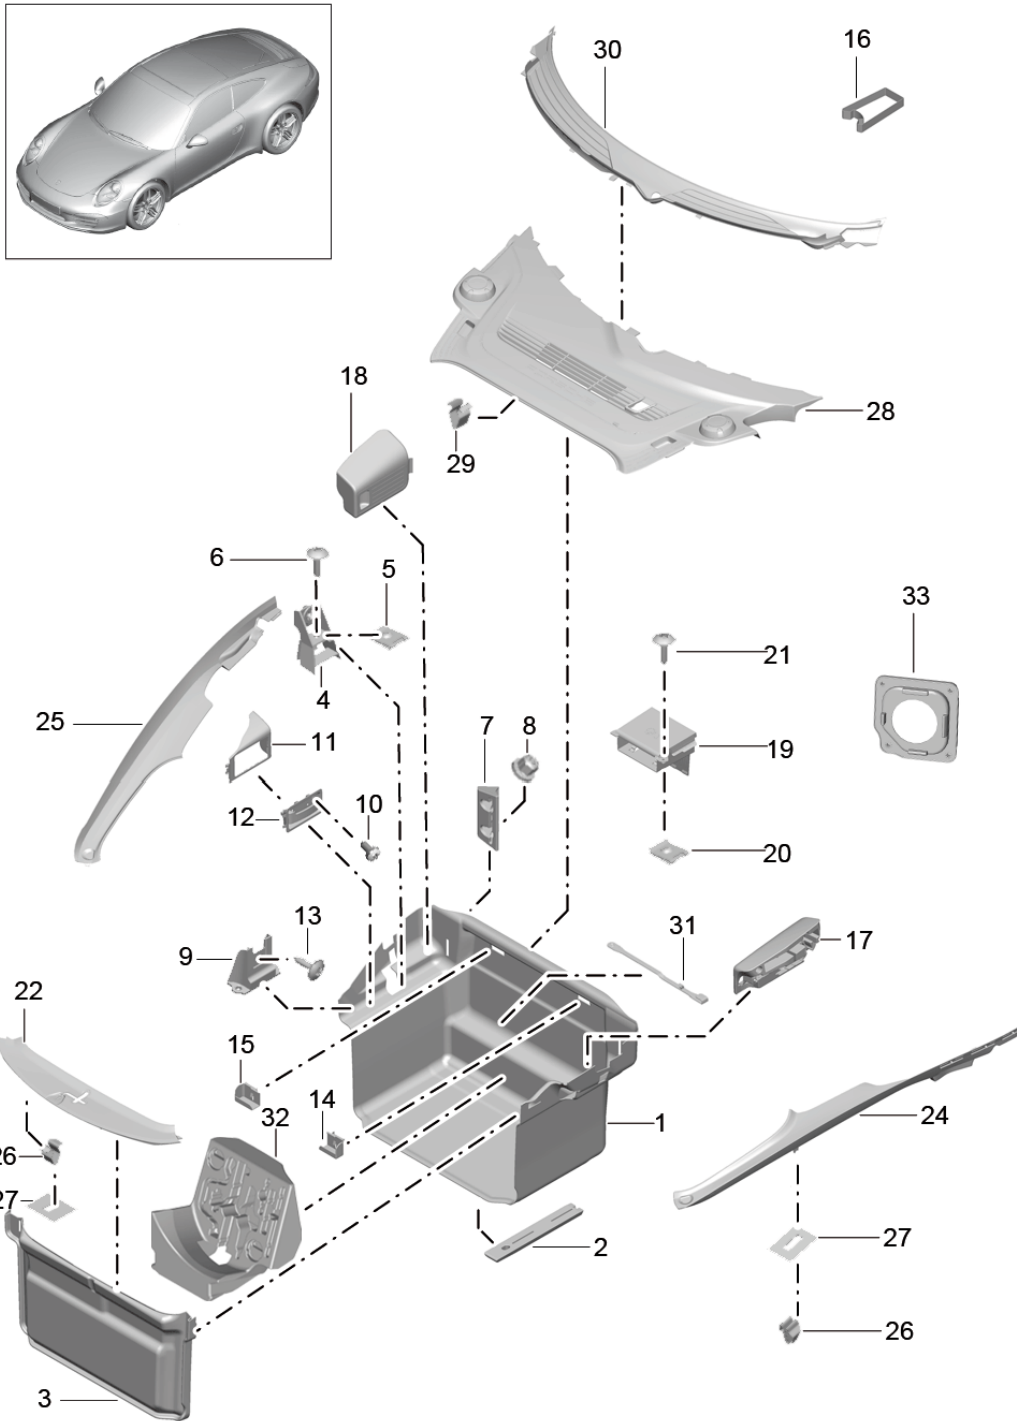

Model: 991-12

Model life 2012>>2016

Model: 991-12 Model life 2012>>2016

Pos	Part Number	Description	Remark	Qty	Model
1	991 551 045 00	Luggage compartment Trim Luggage compartment liner Carpet		1	
(1)	991 551 045 00 A31 991 551 045 04	Black Trim Luggage compartment liner Carpet		1	PR:193
(1)	991 551 045 04 A31 991 551 045 19	D >> - MJ 2015 Black Luggage compartment trim Luggage compartment liner Carpet D - MJ 2016>>		1	PR:193
2	991 551 045 19 A31 991 551 420 00	Black Foam part Luggage compartment liner		5	
3	991 551 051 00	Luggage compartment trim Carpet	front	1	
4	991 551 051 00 A31 991 551 825 00	Black Bracket Cover	front	2	
5	999 591 348 01	Rubber grommet panel nut ST 4,8		2	
6	999 073 418 01	panel screw 4,8 X 19		2	
7	991 551 823 00	Bracket Cover	rear	2	
8	999 049 033 40	Plastic nut T6 22 X 10,5		4	
14	991 551 801 00	retaining strap for warning triangle	left	1	
15	991 551 801 00 1E0 991 551 802 00	Black retaining strap for warning triangle	right	1	
(15)	991 551 802 00 1E0 999 507 294 40	Black Fastening screw Clip Bracket warning triangle		2	
16	997 551 741 00	retaining strap for first aid kit		1	
17	991 551 421 02	Cover Tool	left long	1	PR:-011
(17)	991 551 421 02 1E0 991 551 421 04	Black Cover Tool	left short	1	PR:011
18	991 551 421 04 1E0 991 551 422 00	D - MJ 2014>> Black Cover Tyre sealant	right	1	
19	991 551 422 00 1E0 991 555 575 01	Black Bracket for compressor		1	
20	991 555 575 01 1E0 999 591 348 01	Black panel nut ST 4,8		2	
21	999 073 418 01	panel screw 4,8 X 19		2	
22	991 555 411 00	Trim lock carrier		1	
	991 555 411 00 1E0	Black