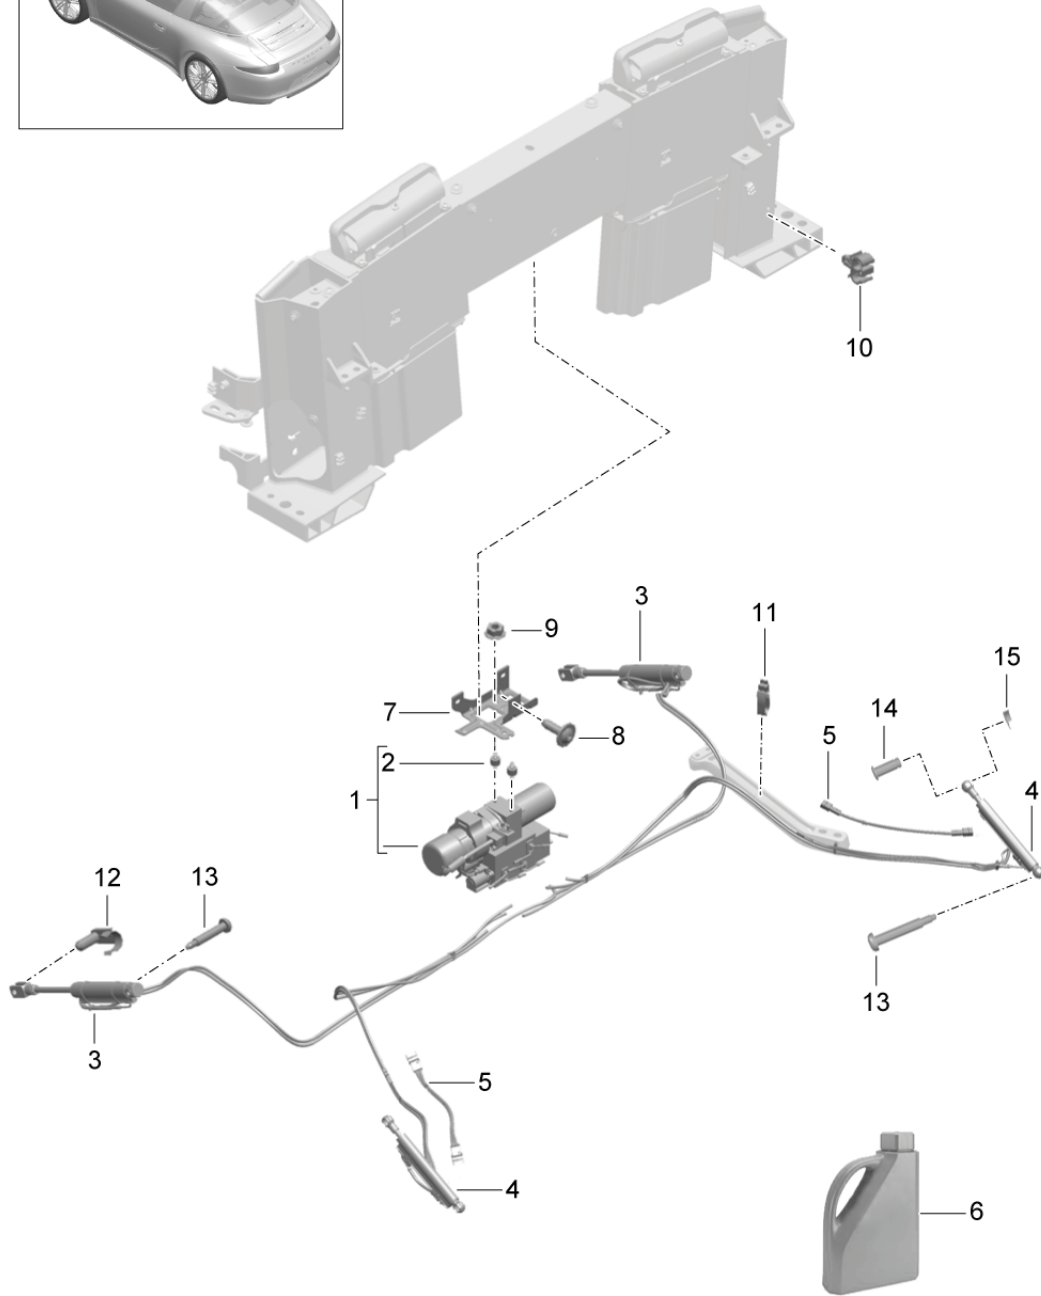

Model: 991-12

Model life 2012>>2016

Model: 991-12 Model life 2012>>2016

Pos	Part Number	Description	Remark	Qty	Model
		Convertible top Driving mechanism			Targa
1	991 562 921 00	Hydraulic unit		1	
2	991 562 922 00	Set Bonded rubber buffer		1	
3	991 562 521 00	Hydraulic unit cylinder Convertible top	left	1	
		with:			
(3)	991 562 522 00	Hydraulic line cylinder Convertible top	right	1	
		with:			
4	991 562 523 00	Hydraulic line cylinder Cover convertible top stowage box	left	1	
		with:			
(4)	991 562 524 00	Hydraulic line cylinder Cover convertible top stowage box	right	1	
		with:			
5	991 562 525 00	Hydraulic line Hall sensor Cover convertible top stowage box		2	
6	000 043 204 89	Oil 250 ML		1	
7	991 562 617 00	Bracket		1	
8	999 073 322 02	Hydraulic unit fillister hd. bolt M6X20		3	
9	900 377 010 01	Hexagon nut M6		2	
10	999 507 799 40	Cable holder		X	
11	999 513 076 40	Cable ties 1,5-85		2	
12	999 166 094 01	Pin 10X20		2	
13	991 562 811 00	Threaded stud		2	
14	991 514 305 00	Pin		2	
15	991 514 307 00	fuse Pin		2