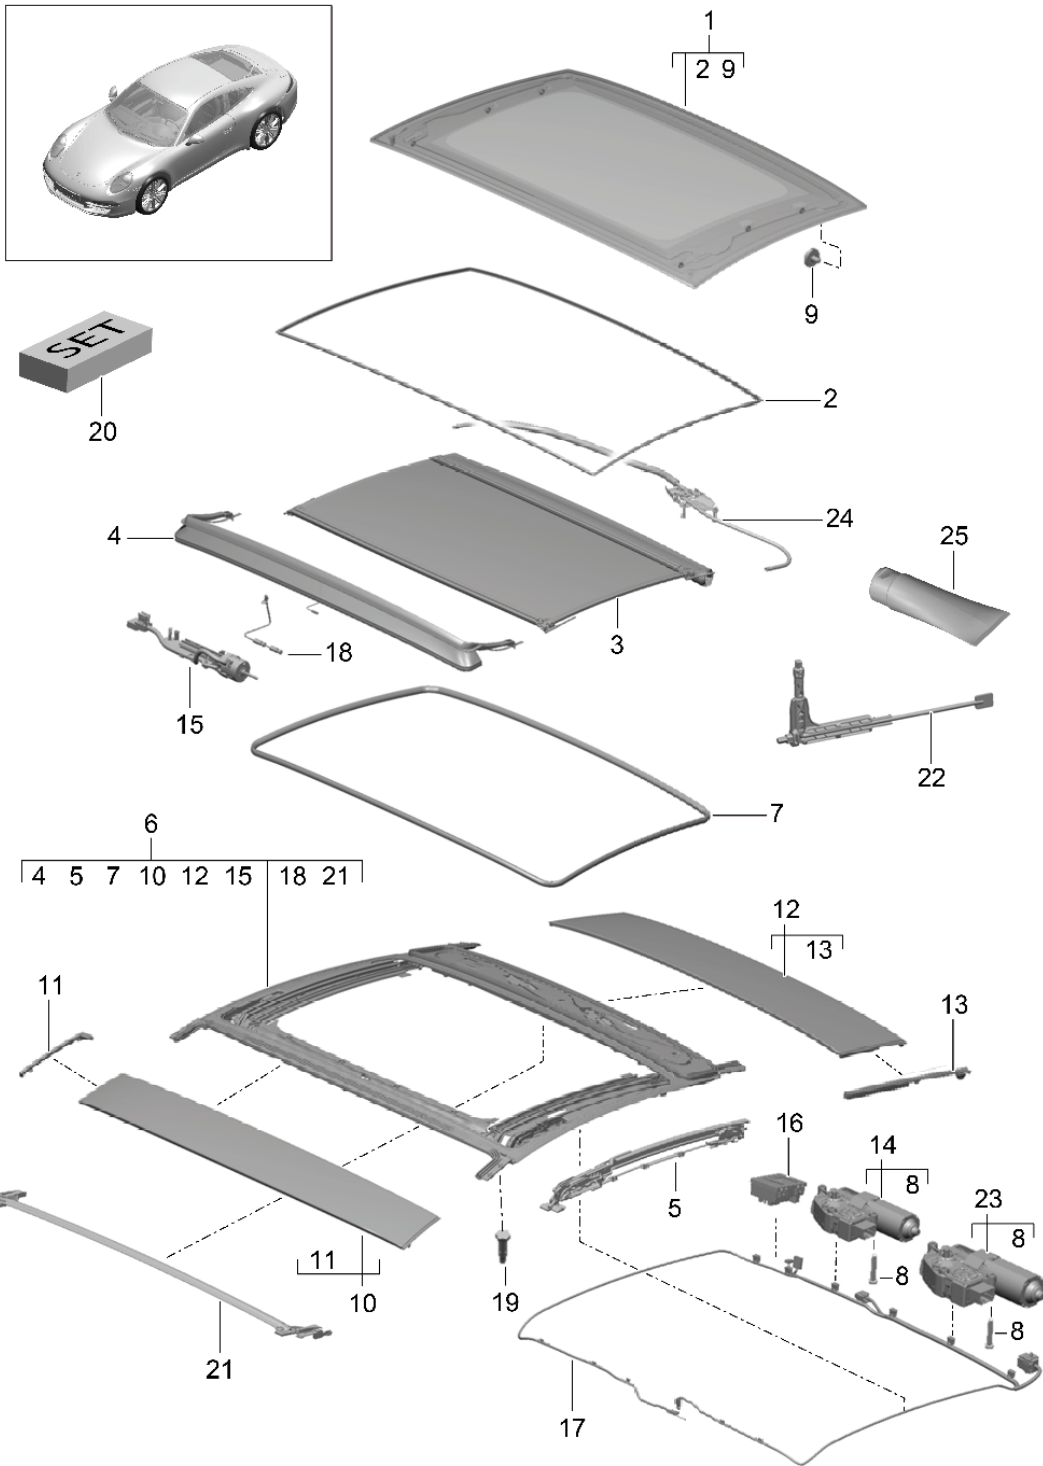

Model: 991-12 Model life 2012>>2016

Pos	Part Number	Description	Remark	Qty	Model
13	991 566 927 00	Seal Trim	left rear	1	PR:651
(13)	991 566 928 00	Seal Trim	right rear	1	PR:651
14	991 624 909 00	Driving mechanism Cover Sunroof		1	PR:651
		with:			
15	991 624 915 00	Fasteners Driving mechanism wind deflector		1	PR:651
16	991 618 215 02	Control unit wind deflector		1	PR:-XAA, -XAS,-XAT
(16)	991 618 216 00	Control unit wind deflector		1	PR:XAS,030, 031
(16)	991 618 217 00	Control unit wind deflector D - MJ 2013>> Discontinued part		1	PR:XAA,XAT
17	991 612 871 00	Wire set Sunroof		1	PR:651
		also use:			
18	991 566 961 00	repair set Cable Guide wind deflector	N 906 661 01	2 1	
19	N 905 708 02	hex. nut with washer Frame M6		4	
20	000 043 305 35	2K pane adhesive set		1	
21	991 566 443 00	Transverse strut		1	
		with:			
22		Fasteners crank Emergency operation see illustration:	001-000	1	
23	999 915 577 40	Primer PRIMER for Mount Seal		1	
24	000 043 306 21	Special lubricant for sliding glides 150 ML 1 tube		1	

Model: 991-12

Model life 2012>>2016