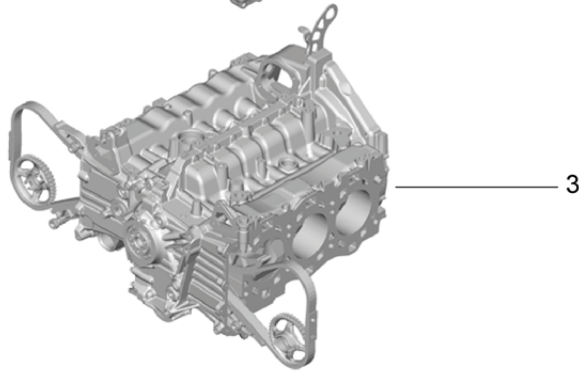

Model: 991-12

Model life 2012>>2016

Model: 991-12 Model life 2012>>2016

Pos	Part Number	Description	Remark	Qty	Model
		Replacement engine without: Clutch plate - PDK - Gearbox without: flywheel Manual gearbox with: Compressor Air conditioning			
1	9A1 100 903 00	Replacement engine D - MJ 2012>> - MJ 2012		1	A103+ PR:030,475, -145
1	9A1 100 913 00	Replacement engine D - MJ 2012>> - MJ 2012		1	A103+ PR:030,475, -145
1	9A1 100 903 X	Replacement engine D - MJ 2012>> - MJ 2012		1	A103+ PR:030,475, -145
1	9A1 100 913 X	Replacement engine D - MJ 2012>> - MJ 2012		1	A103+ PR:030,475, -145
1	9A1 100 903 01	Replacement engine Technical information Group 1 Document 1001 22/12 Attention D - MJ 2012>> - MJ 2012		1	A103+ PR:031,352, -145
1	9A1 100 913 01	Replacement engine Technical information Group 1 Document 1001 22/12 Attention D - MJ 2012>> - MJ 2012		1	A103+ PR:031,352, -145
1	9A1 100 903 AX	Replacement engine Technical information Group 1 Document 1001 22/12 Attention D - MJ 2012>> - MJ 2012		1	A103+ PR:031,352, -145
1	9A1 100 913 AX	Replacement engine Technical information Group 1 Document 1001 22/12 Attention D - MJ 2012>> - MJ 2012		1	A103+ PR:031,352, -145
1	9A1 100 903 02	Replacement engine D - MJ 2012>> - MJ 2012		1	A103+ PR:030,475, 145
1	9A1 100 913 04	Replacement engine D - MJ 2012>> - MJ 2012		1	A103+ PR:030,475, 145