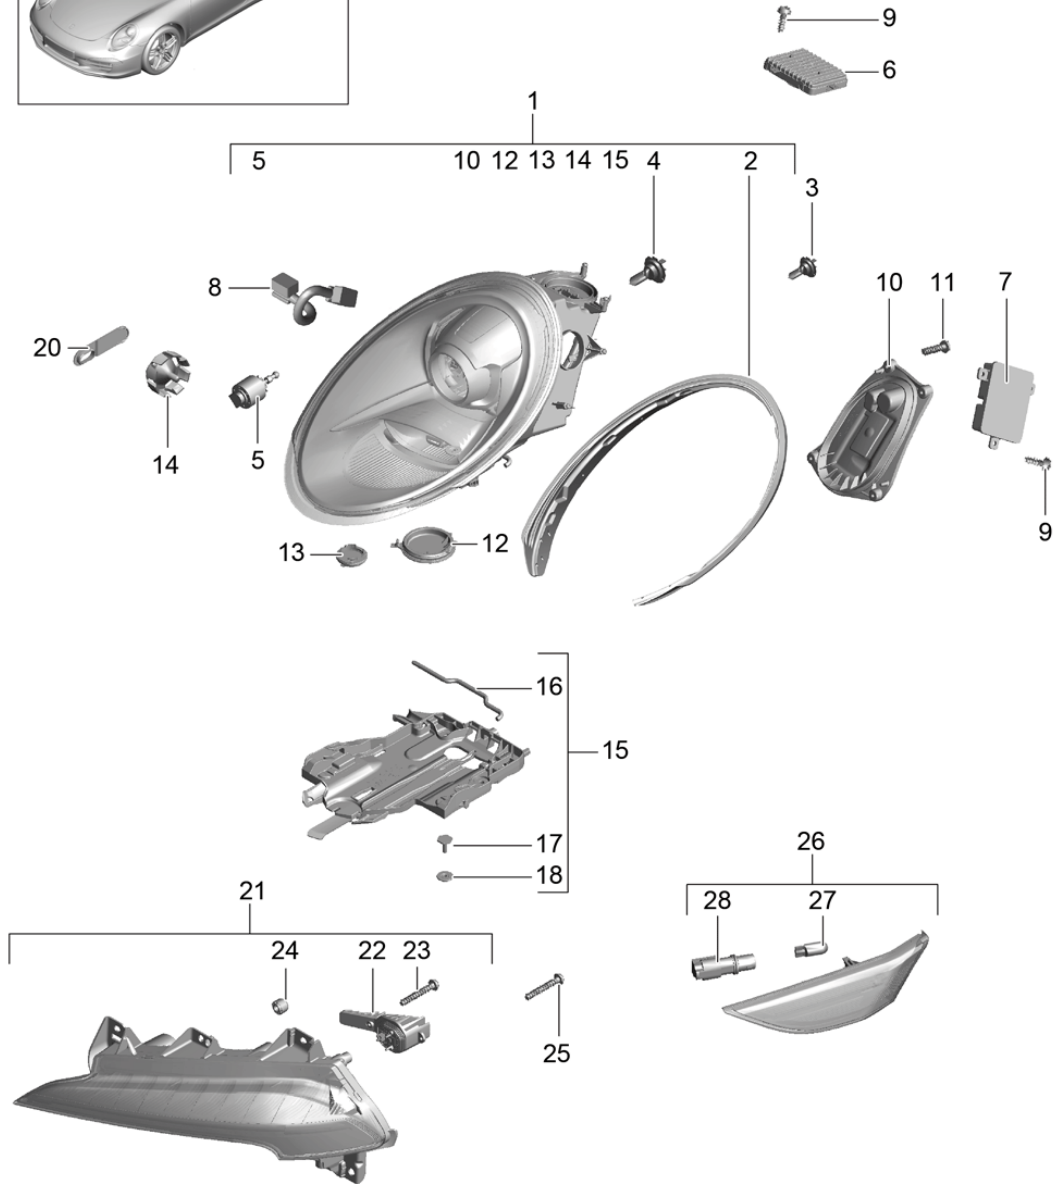

Model: 991-12

Model life 2012>>2016

Model: 991-12 Model life 2012>>2016

Pos	Part Number	Description	Remark	Qty	Model
-		Headlights Additional headlight Turn signal indicator side marker light Turn signal repeater Headlights without: Control unit and Gas discharge lamp XENON			PR:603
1	991 631 231 02	Headlights	left	1	PR:-XEX
		D >> - MJ 2012			
1	991 631 231 04	Headlights	left	1	PR:-XEX
		D - MJ 2013>>			
1	991 631 993 50	Headlights	left	1	PR:XEX
(1)	991 631 232 02	Headlights	right	1	PR:-XEX
		D >> - MJ 2012			
(1)	991 631 232 04	Headlights	right	1	PR:-XEX
		D - MJ 2013>>			
(1)	991 631 994 50	Headlights	right	1	PR:XEX
1	991 631 233 02	Headlights	left	1	PR:492,-XEX
		D >> - MJ 2012			
1	991 631 233 04	Headlights	left	1	PR:492,-XEX
		D - MJ 2013>>			
1	991 631 995 50	Headlights	left	1	PR:XEX,492
(1)	991 631 234 02	Headlights	right	1	PR:492,-XEX
		D >> - MJ 2012			
(1)	991 631 234 04	Headlights	right	1	PR:492,-XEX
		D - MJ 2013>>			
(1)	991 631 996 50	Headlights	right	1	PR:XEX,492
2	991 631 315 00	Seal	left	1	
(2)	991 631 316 00	Seal	right	1	
3	999 631 070 90	Gas discharge lamp D3S		2	
4	999 631 133 91	Halogen bulb H 7		2	
5	991 631 327 02	Servomotor Headlight range control		2	
6	991 618 321 03	Control unit Headlight range control F >> 99-CS120 419 F >> 99-CS140 066 F >> 99-CS101 067 F >> 99-CS145 681		2	
6	991 618 321 04	Control unit Headlight range control F 99-CS120 420>> F 99-CS140 068>> F 99-CS101 068>> F 99-CS145 682>>		2	
7	991 618 323 03	Control unit		2	
8	991 631 323 00	Connecting line		2	
9	999 919 159 09	fillister hd. bolt 4,0 X 12,0		12	
10	991 631 311 00	Protective hood	left	1	
(10)	991 631 312 00	Protective hood	right	1	
11	991 631 377 00	Screw		8	
12	991 631 313 00	Protective hood High beam		2	
13	997 631 267 01	ventilation valve		2	
15	991 631 201 00	Mounting for main beam headl.	left	1	
(15)	991 631 202 00	Mounting for main beam headl.	right	1