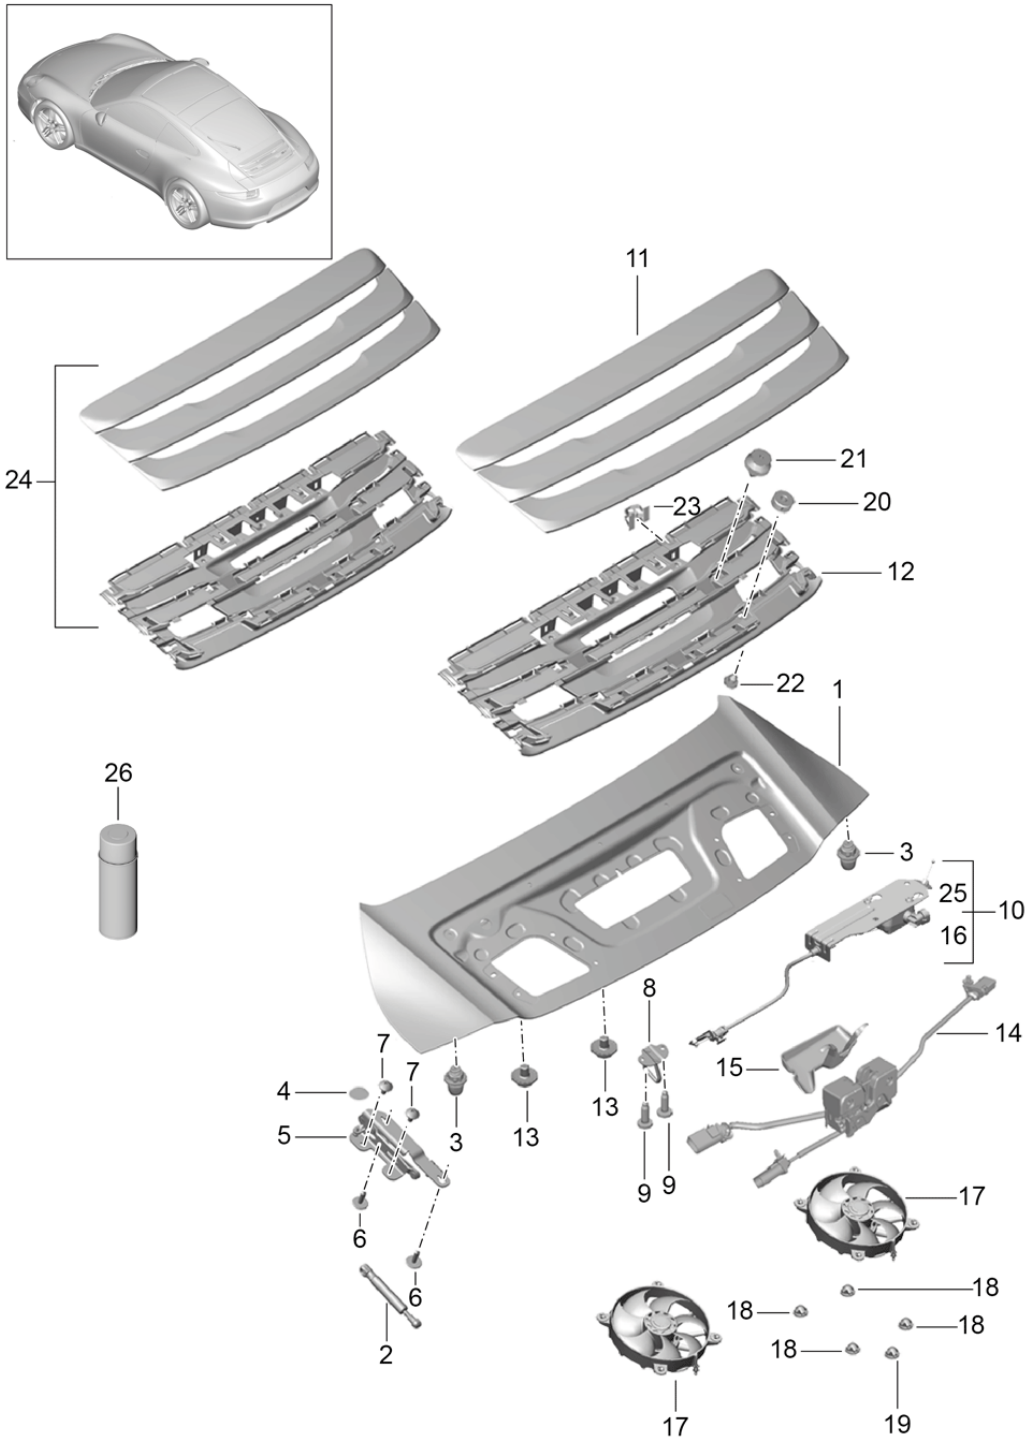

Model: 991-12 Model life 2012>>2016

Pos	Part Number	Description	Remark	Qty	Model
1	991 511 011 03	Cover Cover Discontinued part	front	1	
1	991 511 011 03 GRV	primed			
1	991 511 011 04	Cover		1	
	991 511 011 04 GRV	primed			
2	991 511 551 00	Gas filled strut		2	
3	991 511 151 01	Hinge Discontinued part	left	1	
3	991 511 151 03	Hinge	left	1	
(3)	991 511 152 01	Hinge Discontinued part	right	1	
(3)	991 511 152 03	Hinge	right	1	
4	999 076 066 09	Hexagon nut M6		4	
5	N 911 883 02	Hexagon socket head bolt M6 X 20		4	
6	991 511 051 00	Lock upper part		1	
7	999 703 140 40	Rubber buffer		2	
8	991 511 033 03	Lock lower part Discontinued part		1	
8	991 511 033 04	Lock lower part		1	
9	999 073 378 02	flat round head bolt M6 X 20		2	
10	991 504 117 01	throttle control element		1	
11	999 919 717 01	fillister hd. bolt 5,0X27		2	
15	9P1 806 620	Bracket		1	
16	991 511 217 01	Cable Emergency operation		1	
17	991 511 611 03	Seal Cover		1	
18	991 511 651 01	Hose bracket	left	1	
	991 511 651 01 1E0	Black			
(18)	991 511 652 01	Hose bracket	right	1	
	991 511 652 01 1E0	Black			
19	991 511 649 00	Protective cap		1	
20	999 911 756 41	Adhesive film D - MJ 2015>>		1	
21	000 043 305 51	cavity preservative agent		X	

Model: 991-12

Model life 2012>>2016