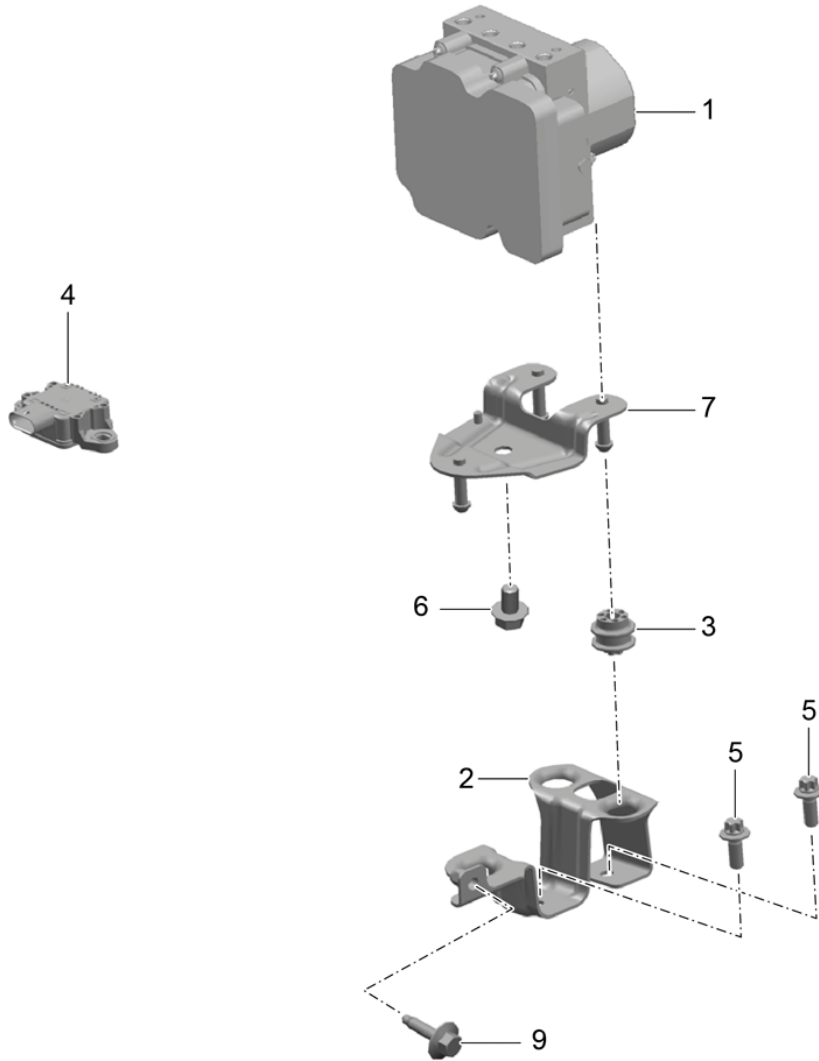

Model: 991-12

Model life 2012>>2016

Model: 991-12 Model life 2012>>2016

Pos	Part Number	Description	Remark	Qty	Model
-		Hydraulic unit anti-locking brake syst. -abs- Control Exchange Hydraulic unit Identification: >> >> Attention			
1	991 355 955 03	Hydraulic unit See technical manual 45 30 19 only in conj. with: Brake line 991.355.311.26 Identification: >> >> 991.355.955.03		1	Carrera 2
1	991 355 955 04	No longer use the part here Hydraulic unit See technical manual 45 30 19 only in conj. with: Brake line 991.355.311.27 Identification: >> >> 991.355.955.04		1	Carrera 2
1	991 355 955 05	Discontinued part Hydraulic unit See technical manual 45 30 19 only in conj. with: Brake line 991.355.311.27 Identification: >> >> 991.355.955.05		1	Carrera 2
1	991 355 955 26	Hydraulic unit Identification: >> >> 991.355.955.26		1	Carrera 4
2	991 355 033 01	Bracket		1	
3	958 355 177 10	Stop buffer		3	
4	991 606 145 01	Sensor D >> - MJ 2012 Discontinued part		1	
(4)	991 606 145 02	Sensor D >> - MJ 2012 Discontinued part		1	
(4)	991 606 145 03	Sensor D >> - MJ 2012		1	
(4)	991 606 145 02	Sensor D - MJ 2013>> Discontinued part		1	
(4)	991 606 145 03	Sensor		1	
5	999 073 556 01	Hexagon bolt M 8 X 30		2	
6	900 378 346 01	Hexagon bolt M 10 X 1 X 16		1	
7	991 355 135 01	Retainer, upper part	upper	1	
9	N 909 995 02	Hex collared bolt AM 6 X 25		1