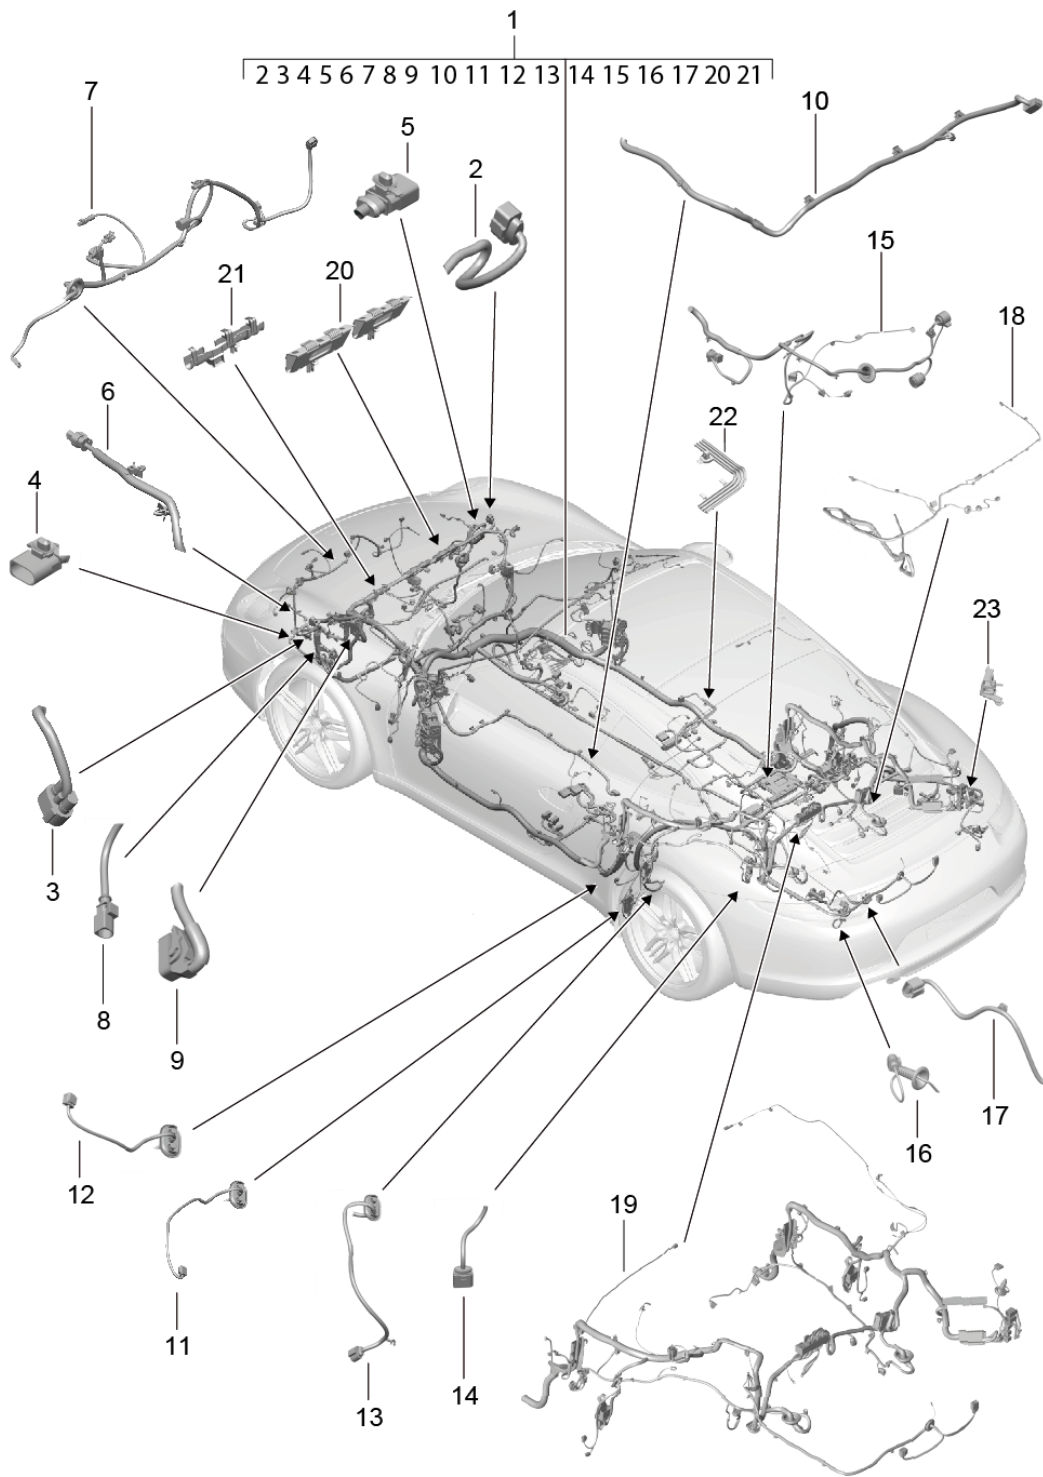

Model: 991-12

Model life 2012>>2016

Model: 991-12

Model life 2012>>2016

Pos	Part Number	Description	Remark	Qty	Model
1	991 612 901 00	Wiring looms Passenger compartment and part section wiring harness Wire set Passenger compartment * Part number must be ordered * manually by indicating * vehicle ID number.		1	
2	991 612 920 00	Wire set part section wiring harness Headlights and modify in workshop	left right	1	PR:601,603
3	991 612 921 00	Wire set part section wiring harness Fan Radiator and modify in workshop	left right	1	
4	991 612 922 00	Wire set part section wiring harness Connection point Trim modify in workshop	left front	1	PR:-625
(4)	991 612 922 50	Wire set part section wiring harness Connection point Trim modify in workshop	left front	1	PR:625
5	991 612 937 00	Wire set part section wiring harness Connection point Trim modify in workshop	right front	1	
6	991 612 923 00	Wire set part section wiring harness Sensor Airbag and modify in workshop	front left right	1	
7	991 612 924 00	Wire set part section wiring harness Front end modify in workshop	lhd	1	PR:098,-456
(7)	991 612 924 50	Wire set part section wiring harness Front end modify in workshop	lhd	1	PR:098,456
(7)	991 612 938 00	Wire set part section wiring harness Front end modify in workshop	rhd	1	PR:099,-456
(7)	991 612 938 50	Wire set part section wiring harness Front end modify in workshop	rhd	1	PR:099,456
8	991 612 926 00	Wire set part section wiring harness Connection point Front axle and modify in workshop	left right	2