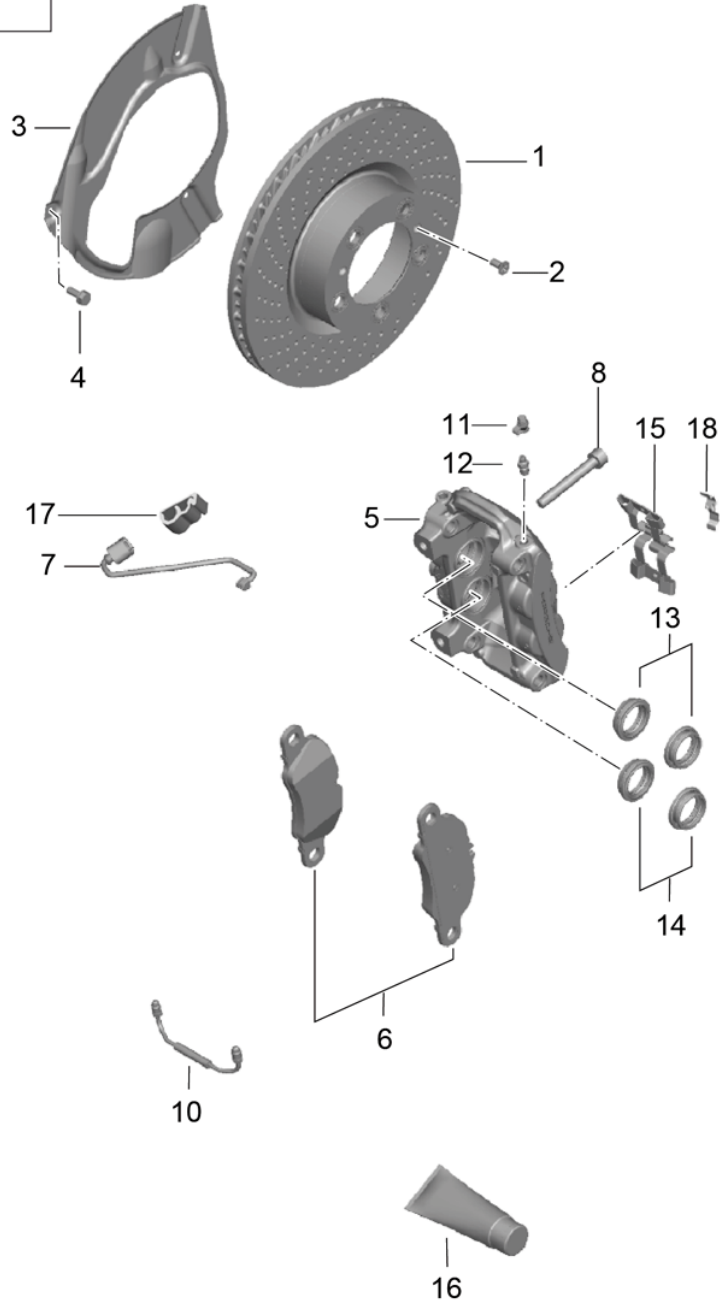

Model: 991-12

Model life 2012>>2016