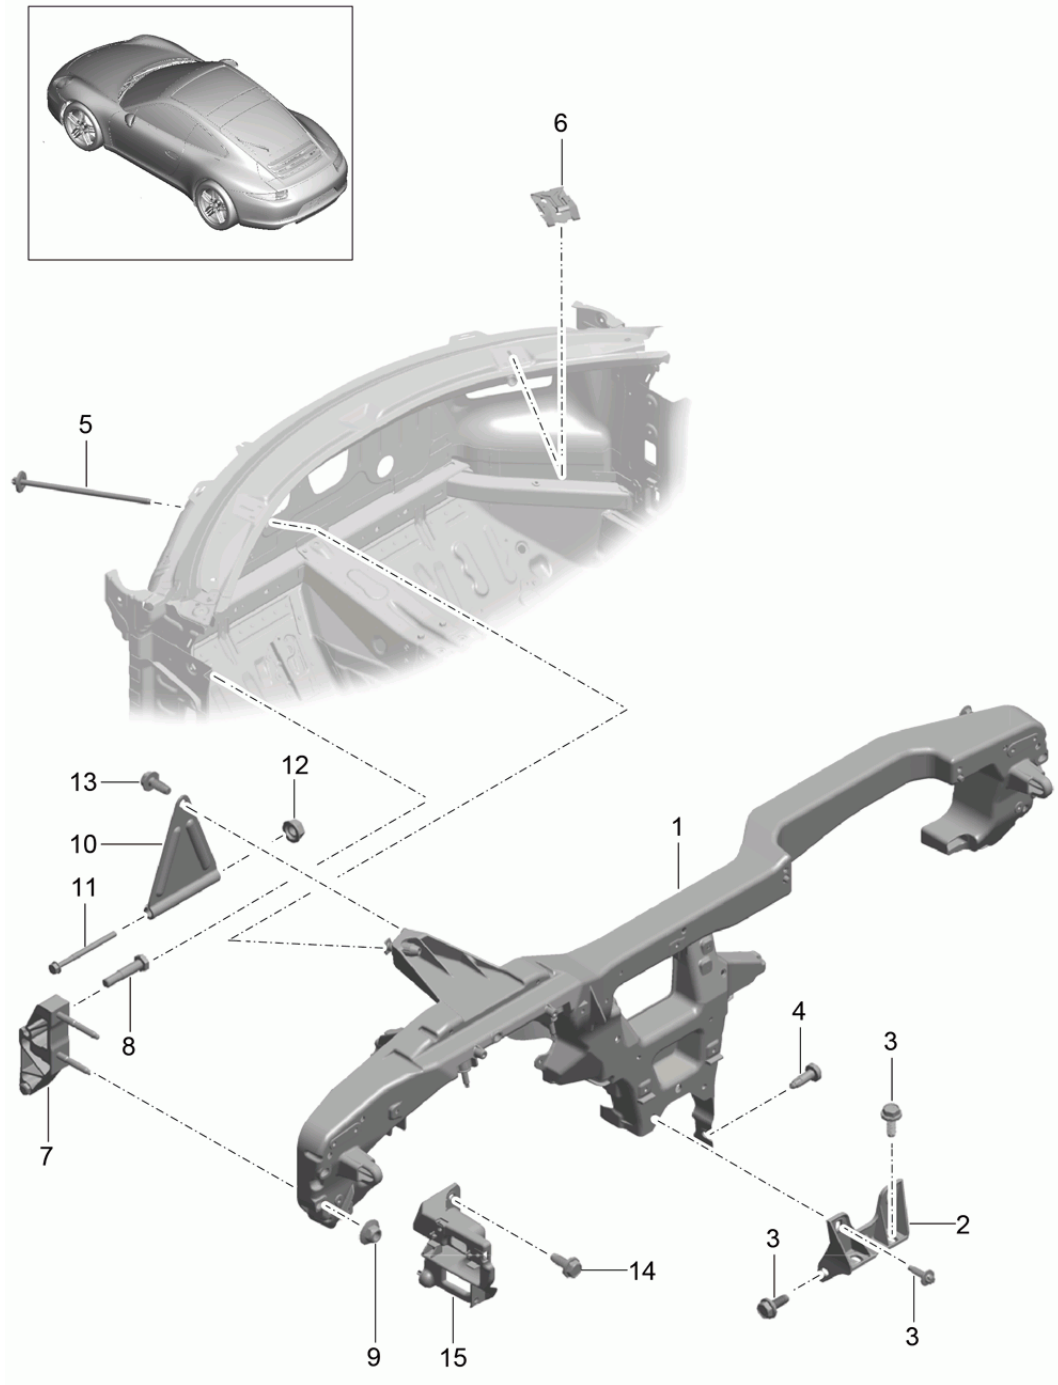

Model: 991-12 Model life 2012>>2016

Pos	Part Number	Description	Remark	Qty	Model
11	999 507 556 01	panel nut M5		1	
12	999 702 560 40	Grommet		X	
13	999 702 559 40	Grommet		X	
14		Wire set Glove box		1	
15		see illustration: Glove box light	902-015	1	
16	996 552 915 01	Lock cylinders Glove box Vehicle Ident. No. Indicate	see illustration: 903-004	1	
17	999 919 278 01	Hexagon head bolt 6 X 20		2	
18	991 552 705 00	Dummy cover Switch-off Airbag		1	PR:-899
19	991 552 601 00	Trim Multimedia interface		1	
20	991 552 601 00 1E0	Black Plug socket		1	PR:870,665, 696
21		see illustration: Socket or clamping ring	911-000	1	PR:870
22	991 552 414 00	Trim Footwell (passenger side)	lhd	1	PR:098
(22)	991 552 413 00	Trim Footwell (passenger side)	rhd	1	PR:099
23	1H0 819 943	round hd. screw Mount Trim Footwell		X	
24	955 552 107 00	Retaining clip		1	
25	999 702 559 40	Grommet		3	
26	991 552 484 00	Damper Glove box	lhd	1	PR:098
(26)	991 552 483 00	Damper Glove box	rhd	1	PR:099
27	991 552 803 00	Pin Mount Damper		1	

Model: 991-12

Model life 2012>>2016