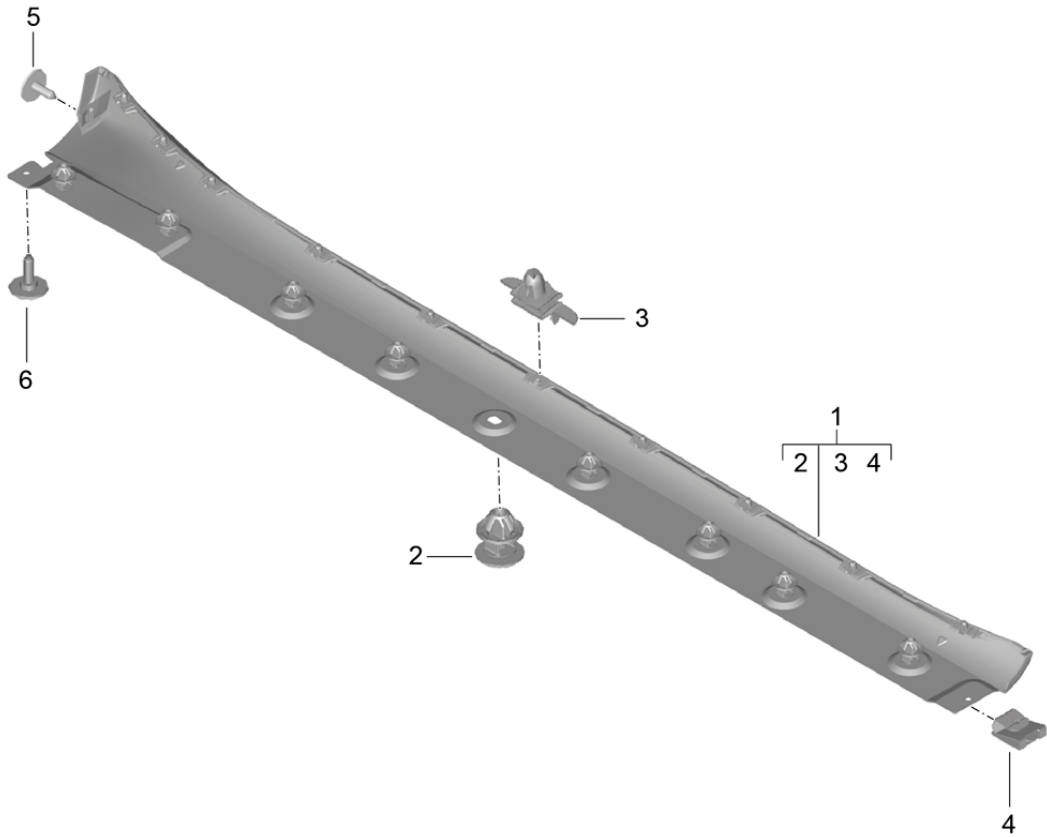

Model: 991-12

Model life 2012>>2016

Pos	Part Number	Description	Remark	Qty	Model
(11)	991 559 309 01	chromed inscription Targa Rear end Black		1	PR:011,-498, -911
12	991 559 221 00	inscription *50 JAHRE 911* chromed		1	PR:014
13	991 559 307 00	D - MJ 2014>> - MJ 2014 inscription Targa arm		2	PR:-011
13	991 559 307 01	chromed inscription Targa arm Black		2	PR:011
14	991 559 443 00	Decorative film for door GTS		2	PR:011
15	991 559 261 00	D - MJ 2015>> inscription *GTS* Black		1	PR:011,-498, -911
20	999 911 756 41	D - MJ 2015>> Adhesive film D - MJ 2015>>		1	

Model: 991-12

Model life 2012>>2016