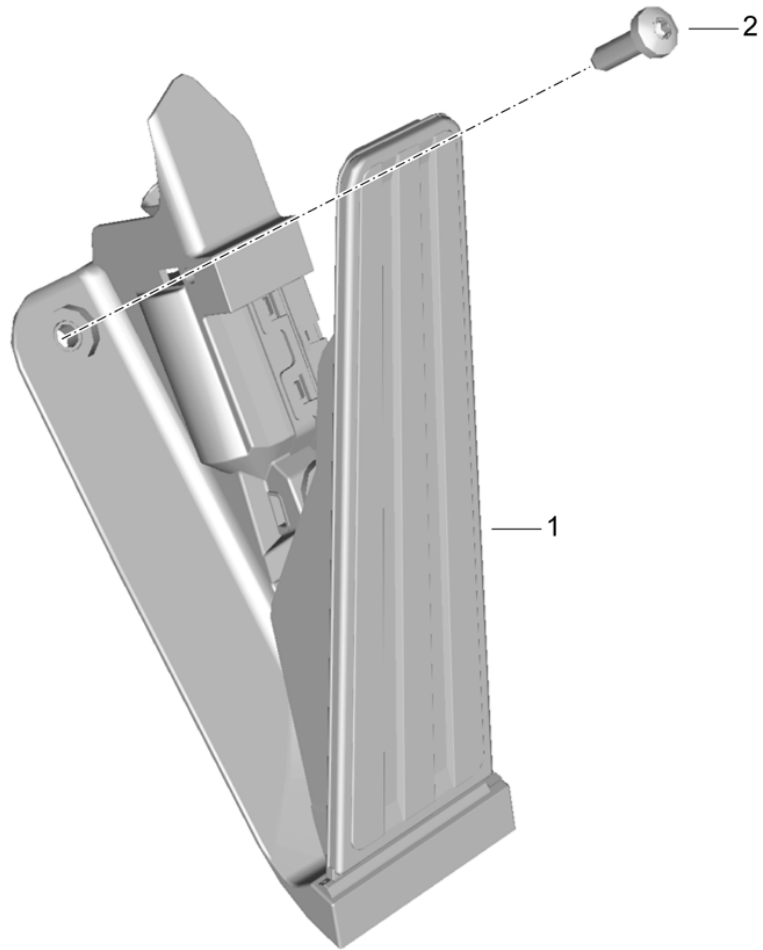

Model: 991-12

Model life 2012>>2016

Pos	Part Number	Description	Remark	Qty	Model
1	N 107 160 01	clutch actuation Clutch master cylinder Clutch slave cylinder Lines Spring band clamp 12,5 X 8,4		2	
3	991 423 137 02	suction line Clutch master cylinder Discontinued part		1	PR:098
3	991 423 137 03	suction line Clutch master cylinder		1	PR:098
(3)	991 423 138 02	suction line Clutch master cylinder		1	PR:099
4	991 423 190 01	Breather line		1	PR:099
5	991 423 171 00	Clutch master cylinder		1	
-	900 378 022 01	Hexagon bolt AM 8 X 25		2	
-	N 907 611 01	Hexagon collar nut M 8-A Discontinued part		2	
-	N 907 611 02	Hexagon collar nut self-locking M 8-A		2	
6	991 423 151 00	Elbow fitting		1	PR:099
7	991 423 108 01	Clutch tube		1	PR:099
8	991 423 191 02	Breather line Discontinued part		1	PR:098
(8)	991 423 191 03	Breather line		1	PR:098
9	991 423 107 02	Clutch tube		1	PR:098
10	999 507 567 40	Cable holder		3	PR:098
11	991 423 514 01	Bracket Discontinued part		8	
(11)	991 423 514 02	Bracket		8	
12	991 423 193 02	return line		1	
13	991 423 113 02	Clutch tube		1	
14	999 507 567 40	Cable holder		6	
15	991 423 153 00	Sleeve		1	
16	9G1 116 238 01	Clutch slave cylinder		1	
17	991 423 377 02	Clutch hose Discontinued part		1	
17	991 423 377 03	Clutch hose		1	
-	999 507 286 40	Bracket Clutch hose Gearbox		1	

Model: 991-12

Model life 2012>>2016