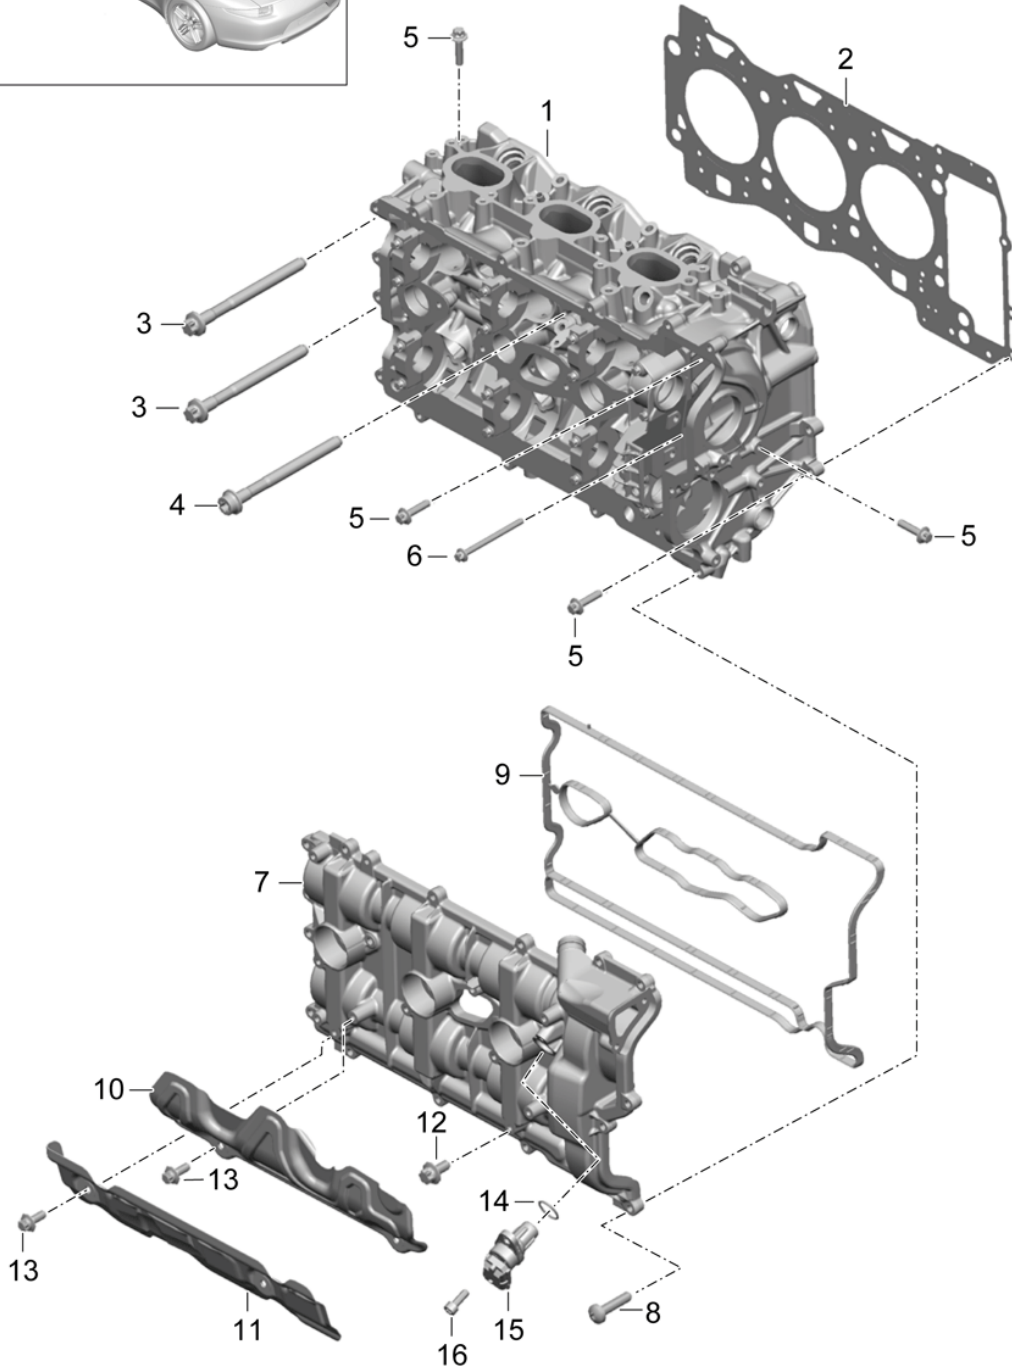

Model: 991-12

Model life 2012>>2016

Model: 991-12 Model life 2012>>2016

Pos	Part Number	Description	Remark	Qty	Model
1	9A1 104 911 15	Cylinder head Valves Cylinder head gasket Valve cover Cylinder head	with: cylinders 1-3	1	A103+ PR:-X51
1	9A1 104 911 45	Cylinder head	cylinders 1-3	1	A103+ PR:X51
1	9A1 104 913 15	D - MJ 2013>> Cylinder head	cylinders 1-3	1	A104
(1)	9A1 104 912 15	Cylinder head	cylinders 4-6	1	A103+ PR:-X51
(1)	9A1 104 912 45	Cylinder head	cylinders 4-6	1	A103+ PR:X51
(1)	9A1 104 914 15	D - MJ 2013>> Cylinder head	cylinders 4-6	1	A104
2	9A1 104 141 04	Cylinder head gasket	cylinders 1-3	1	A103
2	9A1 104 143 04	Cylinder head gasket	cylinders 1-3	1	A104
(2)	9A1 104 140 04	Cylinder head gasket	cylinders 4-6	1	A103
(2)	9A1 104 142 04	Cylinder head gasket	cylinders 4-6	1	A104
3	9A1 104 191 00	Torx screw M 12 X 1,5 X 140		4	
4	9A1 104 191 02	Torx screw M 12 X 1,5 X 140		12	
5	900 385 072 01	Torx screw M 6 X 25		11	
6	900 385 108 02	Torx screw M 6 X 80		2	
7	9A1 105 231 04	Valve cover	cylinders 1-3	1	
(7)	9A1 105 232 04	Valve cover	cylinders 4-6	1	
8	9A1 107 313 00	Torx screw M 6 X 25		40	
9	9A1 105 731 03	Seal Valve cover	cylinders 1-3	1	
(9)	9A1 105 732 03	Seal Valve cover	cylinders 4-6	1	
10	9A1 104 311 00	Heat insulation Upper part	cylinders 1-3	1	
(10)	9A1 104 312 00	Heat insulation Upper part	cylinders 4-6	1	
11	9A1 104 313 00	Heat insulation Lower part	cylinders 1-3	1	
(11)	9A1 104 314 00	Heat insulation Lower part	cylinders 4-6	1	
12	900 385 041 01	Torx screw M 6 X 12		12	
13	900 385 112 01	Torx screw M 5 X 12		8