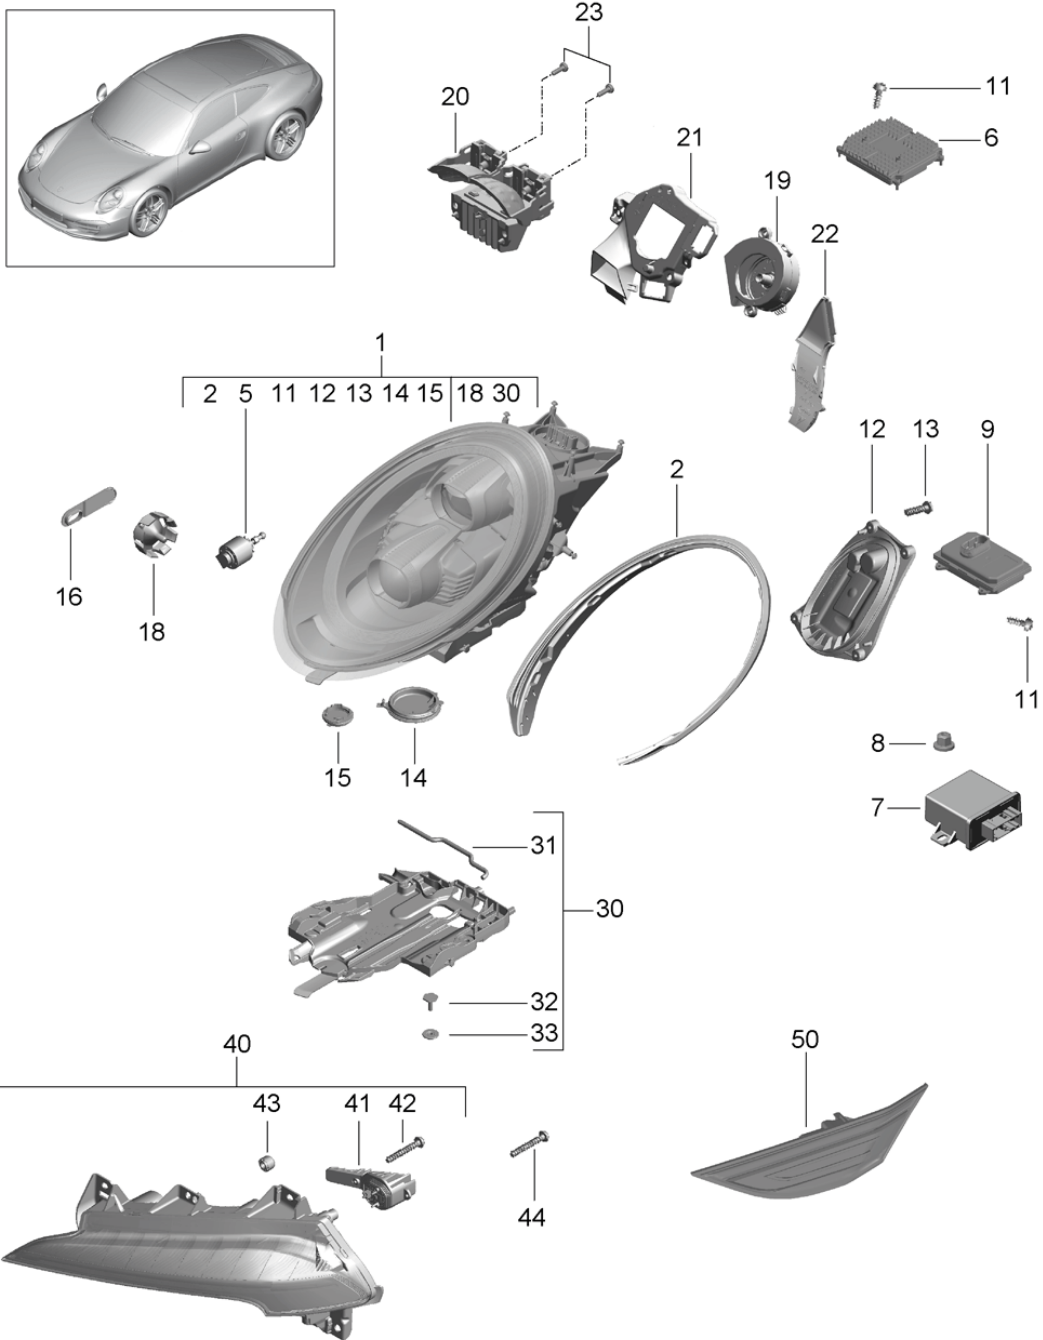

Model: 991-12

Model life 2012>>2016

Model: 991-12 Model life 2012>>2016

Pos	Part Number	Description	Remark	Qty	Model
-		Headlights Additional headlight Turn signal indicator side marker light Turn signal repeater Headlights			PR:602,XEY
		without:			
		Control unit and bulb LED			
1	991 631 271 03	LED headlight D >> - MJ 2014	left	1	PR:-492, -IY2,-011
1	991 631 271 04	LED headlight F >> 99-ES113 807 D - MJ 2014>>	left	1	PR:-492,IY2, -011
1	991 631 271 10	LED headlight F 99-ES113 807>> F >> 99-FS112 352 F >> 99-FS144 540 F >> 99-FS112 363 F >> 99-FS144 542 F >> 99-FS134 171	left	1	PR:-492,-011
1	991 631 271 11	LED headlight F 99-FS112 352>> F 99-FS144 540>> F 99-FS112 363>> F 99-FS144 542>> F 99-FS134 171>>	left	1	PR:-492,-011
(1)	991 631 272 03	LED headlight D >> - MJ 2014	right	1	PR:-492, -IY2,-011
(1)	991 631 272 04	LED headlight F >> 99-ES113 807 D - MJ 2014>>	right	1	PR:-492,IY2, -011
(1)	991 631 272 10	LED headlight F 99-ES113 807>> F >> 99-FS112 352 F >> 99-FS144 540 F >> 99-FS112 363 F >> 99-FS144 542 F >> 99-FS134 171	right	1	PR:-492,-011
(1)	991 631 272 11	LED headlight F 99-FS112 352>> F 99-FS144 540>> F 99-FS112 363>> F 99-FS144 542>> F 99-FS134 171>>	right	1	PR:-492,-011
1	991 631 273 03	LED headlight D >> - MJ 2014	left	1	PR:492,-IY2, -011
1	991 631 273 04	LED headlight F >> 99-ES110 062 D - MJ 2014>>	left	1	PR:492,IY2, -011
1	991 631 273 10	LED headlight F 99-ES110 062>> F >> 99-FS112 402 F >> 99-FS144 586 F >> 99-FS130 437 F >> 99-FS101 290 F >> 99-FS144 622	left	1	PR:492,-011
1	991 631 273 11	LED headlight F 99-FS112 402>> F 99-FS144 586>> F 99-FS130 437>>	left	1	PR:492,-011