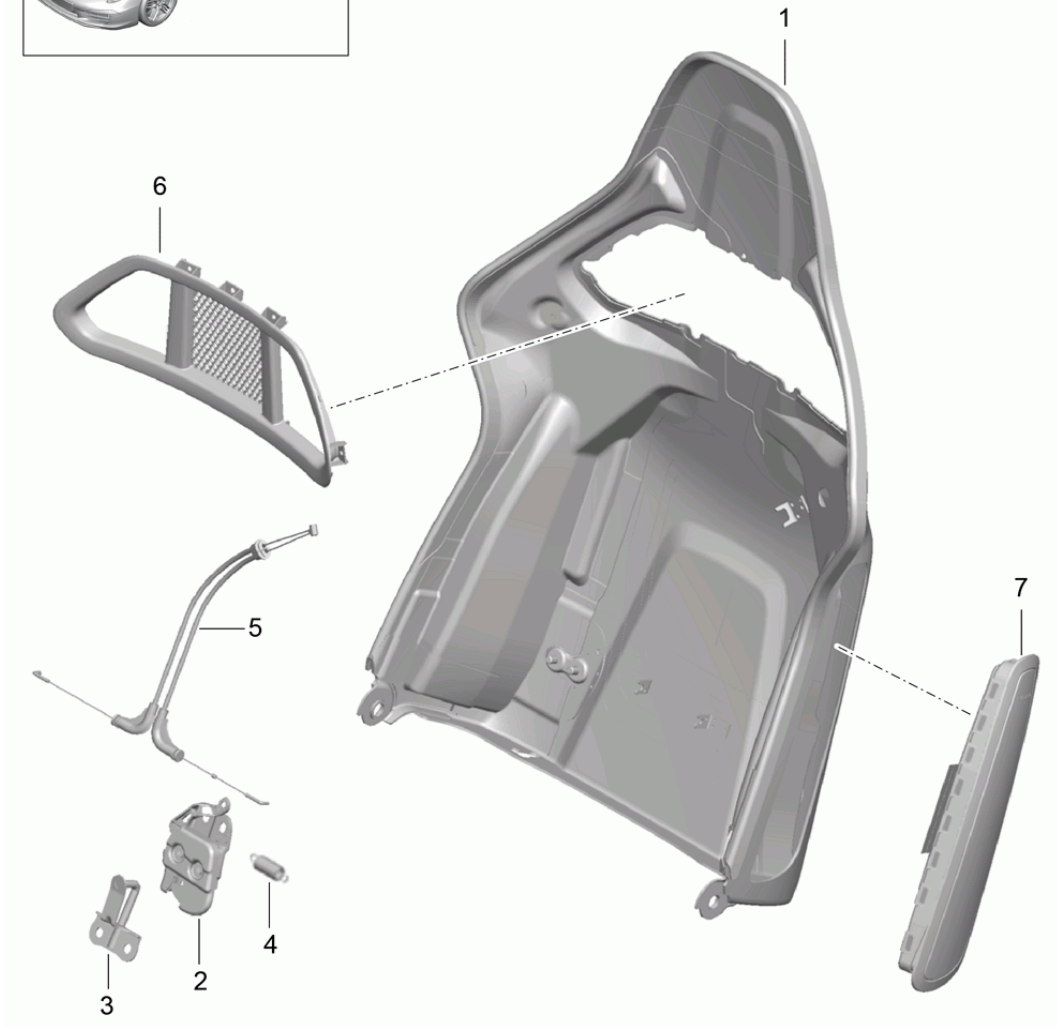

Model: 991-12

Model life 2012>>2016

Model: 991-12

Model life 2012>>2016

Pos	Part Number	Description	Remark	Qty	Model
1	997 521 271 00	Backrest shell bucket seat Collapsible Accessories	left	1	PR:388
(1)	997 521 272 00	Backrest shell bucket seat Collapsible	right	1	PR:389
2	997 521 651 00	backrest lock	left	1	PR:388,389
(2)	997 521 652 00	backrest lock	right	1	PR:388,389
3	997 521 660 00	Closing element lock		2	PR:388,389
4	997 521 650 00	Backrest shell tension spring lock		2	PR:388,389
5	997 521 640 01	backrest Bowden cable Release		1	PR:388,389
6	997 521 330 00	backrest Trim	front	1	PR:388,389
(6)	997 521 330 00 01C	Seat belt Satin black			
	997 521 531 00	Trim Seat belt	rear	1	PR:388,389
	997 521 531 00 01C	Satin black