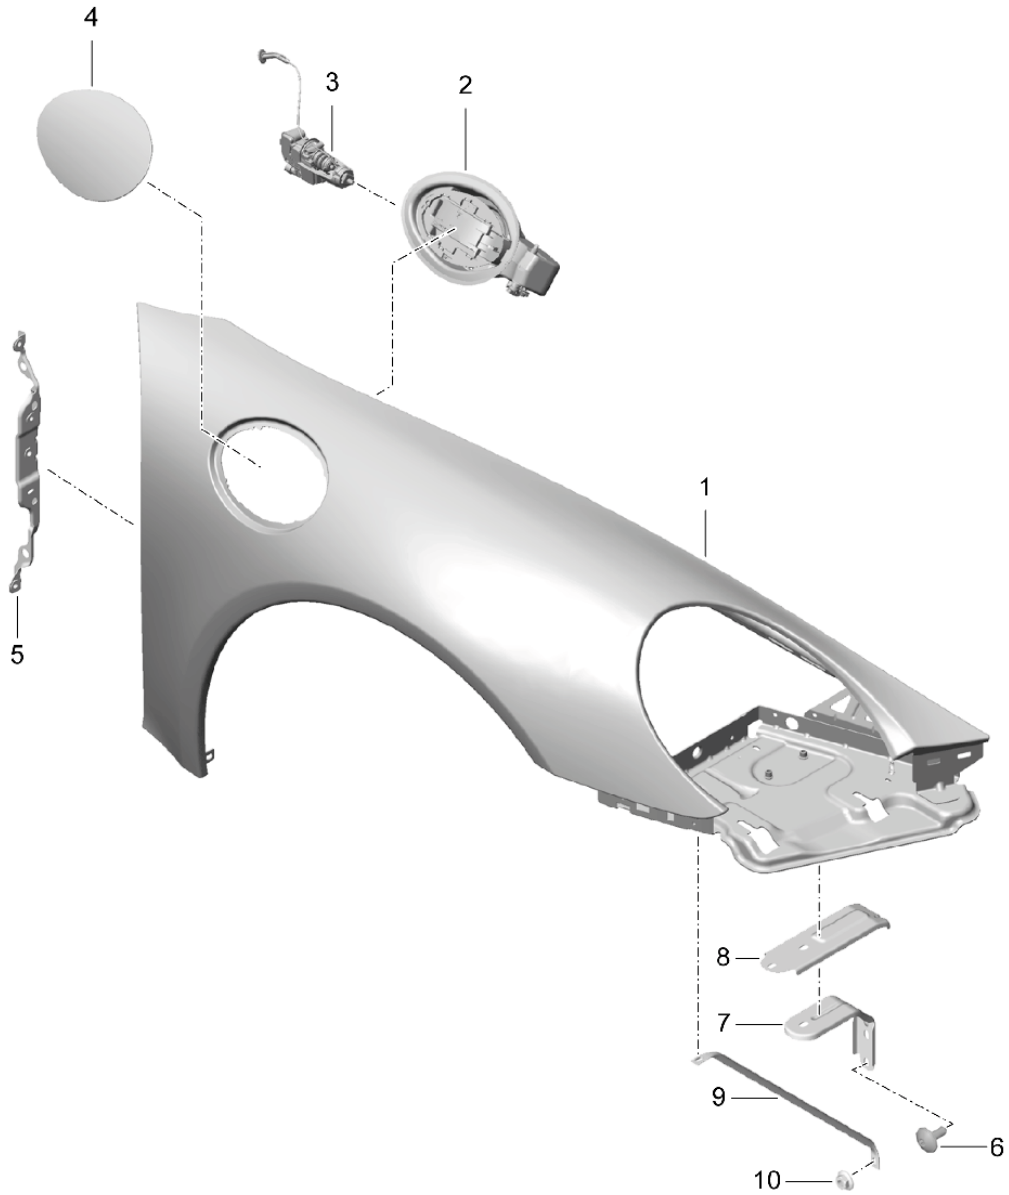

Model: 991-12 Model life 2012>>2016

Pos	Part Number	Description	Remark	Qty	Model
	991 501 184 00 GRV	primed			
(4)	991 501 183 01	Wheel housing (complete)	also use: 000 043 305 41 left inner	1	Cabrio
	991 501 183 01 GRV	primed			
(4)	991 501 973 09	Wheel housing (complete)	also use: 000 043 305 41 left inner	1	Targa
	991 501 973 09 GRV	primed			
(4)	991 501 184 01	Wheel housing (complete)	also use: 000 043 305 41 right inner	1	Cabrio
	991 501 184 01 GRV	primed			
(4)	991 501 974 09	Wheel housing (complete)	also use: 000 043 305 41 right inner	1	Targa
	991 501 974 09 GRV	primed			
5	991 501 903 00	Frame comprising: Cross member engine mounting Carrier	also use: 000 043 305 41	1	
	991 501 903 00 GRV	primed			
6	991 502 573 00	Cross member for tray	also use: 000 043 305 41	1	Coupe
	991 502 573 00 GRV	primed			
7	999 073 917 01	Oval-head screw M5X20	also use: 000 043 305 41	X	
8	999 500 196 01	Nut M8		X	
9	999 025 285 31	Washer 8,4X20X1,5		X	
10	999 504 267 01	threaded insert M10X27		X	
11	999 504 268 01	threaded insert M10X20		X	
12	999 504 263 01	threaded insert M12X1,5X22		X	
13	999 504 262 01	threaded insert M8X15		X	
15	000 043 206 29	Adhesive set Body		X	
16	000 043 206 30	comprising: adhesive		1	
17	000 043 206 31	Double cartridge gun		1	
18	000 043 206 32	emulsion tube		1	
19	000 043 206 33	activator		1	
19	000 043 207 70	Discontinued part activator		1	
20	000 043 305 06	Sealing material		1	
21	000 043 204 85	cavity preservative agent		1	
22	900 378 173 01	Hexagon bolt M6X20		1	

Model: 991-12

Model life 2012>>2016