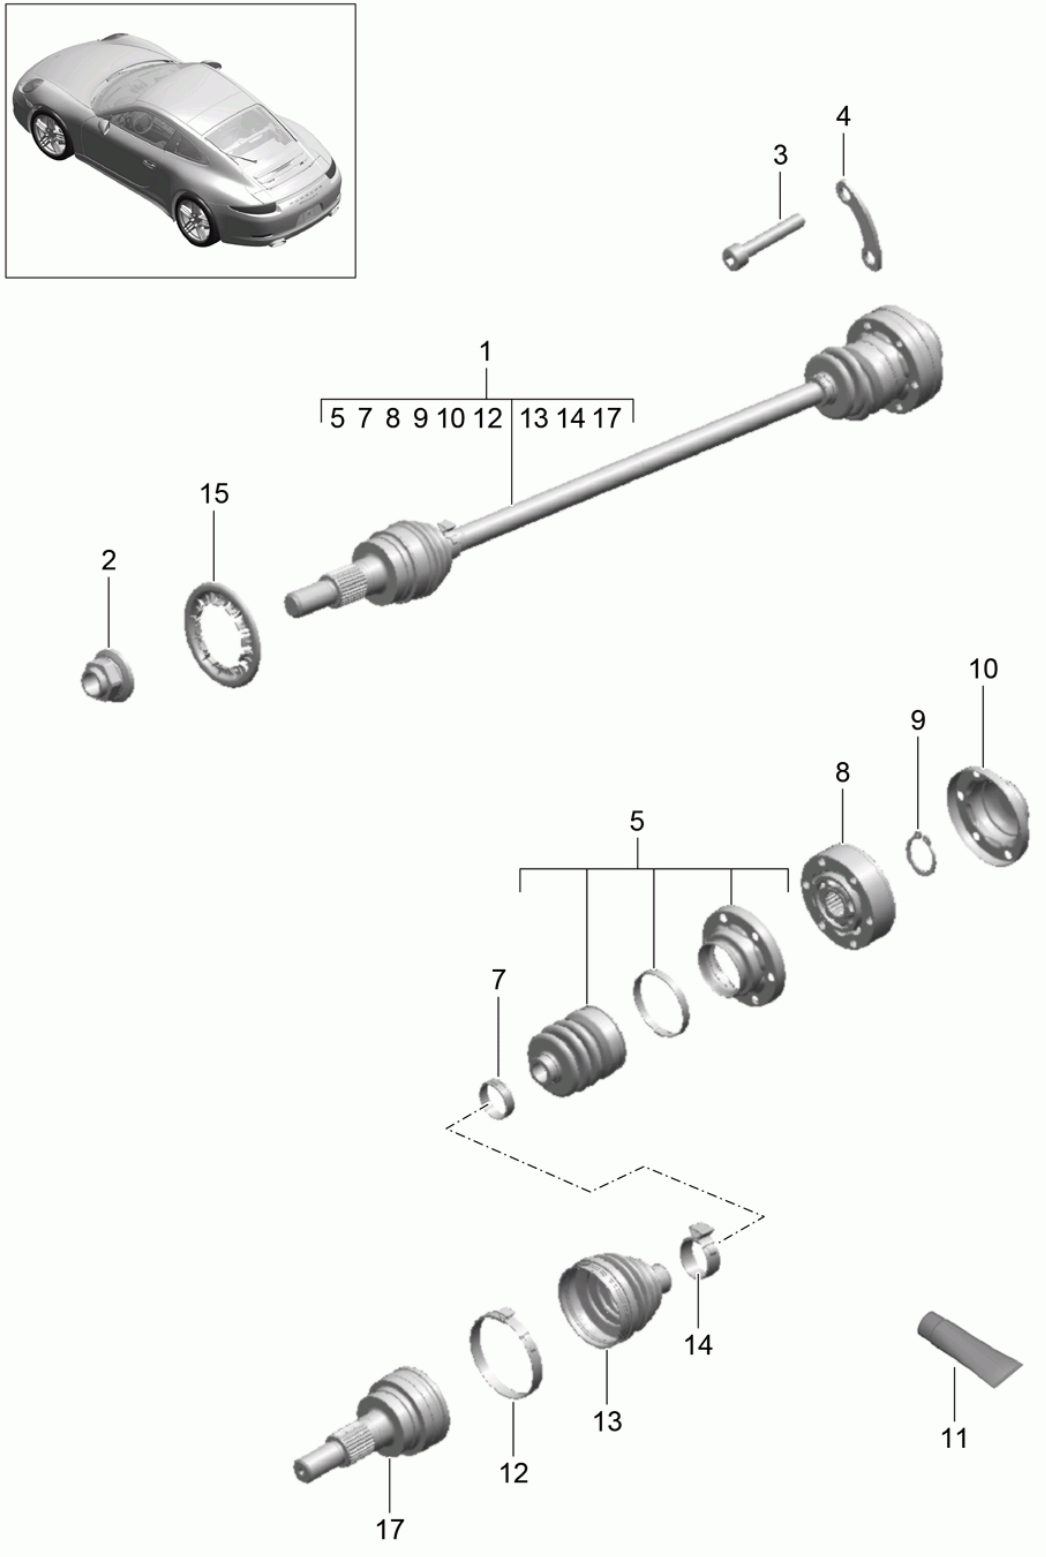

Model: 991-12 Model life 2012>>2016

Pos	Part Number	Description	Remark	Qty	Model
1	991 341 157 04	Wheel carrier Wheel hub	left	1	
1	991 341 157 05	Wheel carrier	left	1	
(1)	991 341 158 04	Wheel carrier Discontinued part	right	1	
(1)	991 341 158 05	Wheel carrier	right	1	
2	999 053 054 06	angular ball bearing		2	
3	991 606 407 01	speed sensor		2	
4	900 067 117 04	Socket head bolt M 6 x 16		2	
5	997 341 131 00	retaining bolt		2	
6	999 084 135 01	Hexagon nut M 22 X 1,5		2	
6	999 084 135 02	Hexagon nut M 22 X 1,5		2	PR:478
7	986 331 661 20	Cover		2	
8	999 217 042 04	Hexagon bolt M 8 X 35		8	
9	991 341 605 02	Wheel hub Discontinued part		2	
9	991 341 605 03	Wheel hub		2	
10	991 341 607 00	Wheel hub		2	PR:478
11	991 341 901 00	1 set attachment parts comprising: Driving pin Socket head bolt		2 5 5	PR:478

Model: 991-12

Model life 2012>>2016