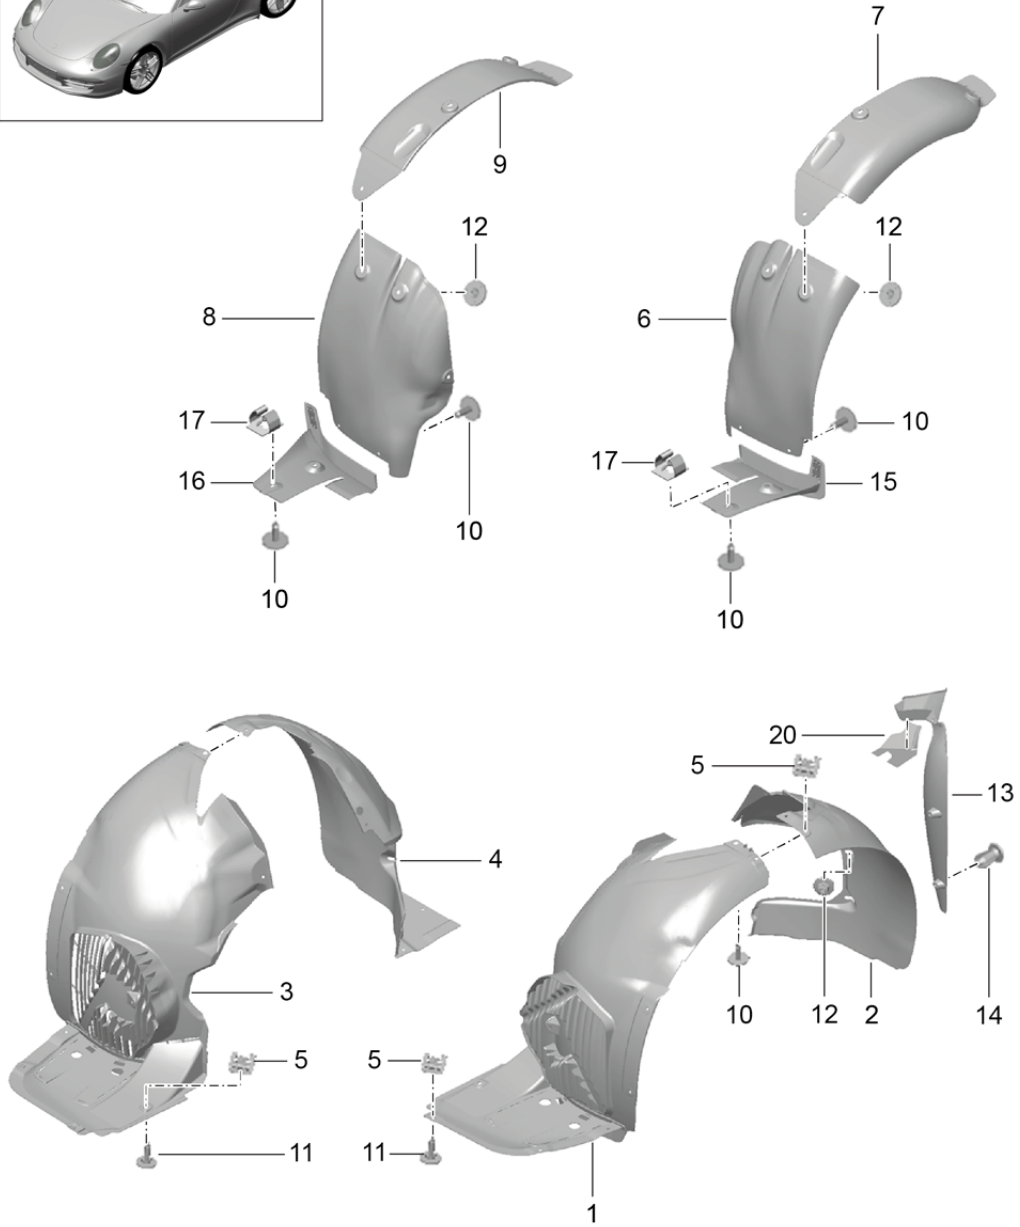

Model: 991-12

Model life 2012>>2016

Model: 991-12 Model life 2012>>2016

Pos	Part Number	Description	Remark	Qty	Model
1	991 504 501 00	Wheel housing liner Linings	left front	1	PR:250,-XAA, -XAS,-XAT
(1)	991 504 501 00	Wheel housing liner	left front	1	PR:XAA
(1)	991 504 501 01	Wheel housing liner	left front	1	PR:487,-XAA, -XAS,-XAT
(1)	991 504 501 04	Wheel housing liner	left front	1	PR:XAT
(1)	991 504 501 04	Wheel housing liner	left front	1	PR:XAS
2	991 504 503 00	Wheel housing liner	left front rear	1	C2 PR:-014
2	991 504 503 01	Wheel housing liner	left front rear	1	C4
2	991 504 503 01	Wheel housing liner	left front rear	1	C2 PR:014
3	991 504 502 00	D - MJ 2014>> - MJ 2014 Wheel housing liner	right front	1	PR:250,-XAA, -XAS,-XAT
(3)	991 504 502 00	Wheel housing liner	right front	1	PR:XAA
(3)	991 504 502 01	Wheel housing liner	right front	1	PR:487,-XAA, -XAS,-XAT
(3)	991 504 502 04	Wheel housing liner	right front	1	PR:XAT
(3)	991 504 502 04	Wheel housing liner	right front	1	PR:XAS
4	991 504 504 00	Wheel housing liner	right front rear	1	C2 PR:-014
4	991 504 504 01	Wheel housing liner	right front rear	1	C4
4	991 504 504 01	Wheel housing liner	right front rear	1	C2 PR:014
5	999 507 795 09	D - MJ 2014>> - MJ 2014 panel nut ST 4,8		10	
6	991 504 505 03	Wheel housing liner	left rear front	1	C2
(6)	991 504 305 01	Wheel housing liner	left rear front	1	C4
(6)	991 504 305 01	Wheel housing liner	left rear front	1	C2 PR:014
(6)	991 504 305 01	D - MJ 2014>> - MJ 2014 Wheel housing liner	left rear front	1	Targa
7	991 504 509 01	Wheel housing liner	left rear	1	C2
7	991 504 509 02	Wheel housing liner	left rear	1	C4
7	991 504 509 02	Wheel housing liner	left rear	1	C2 PR:014