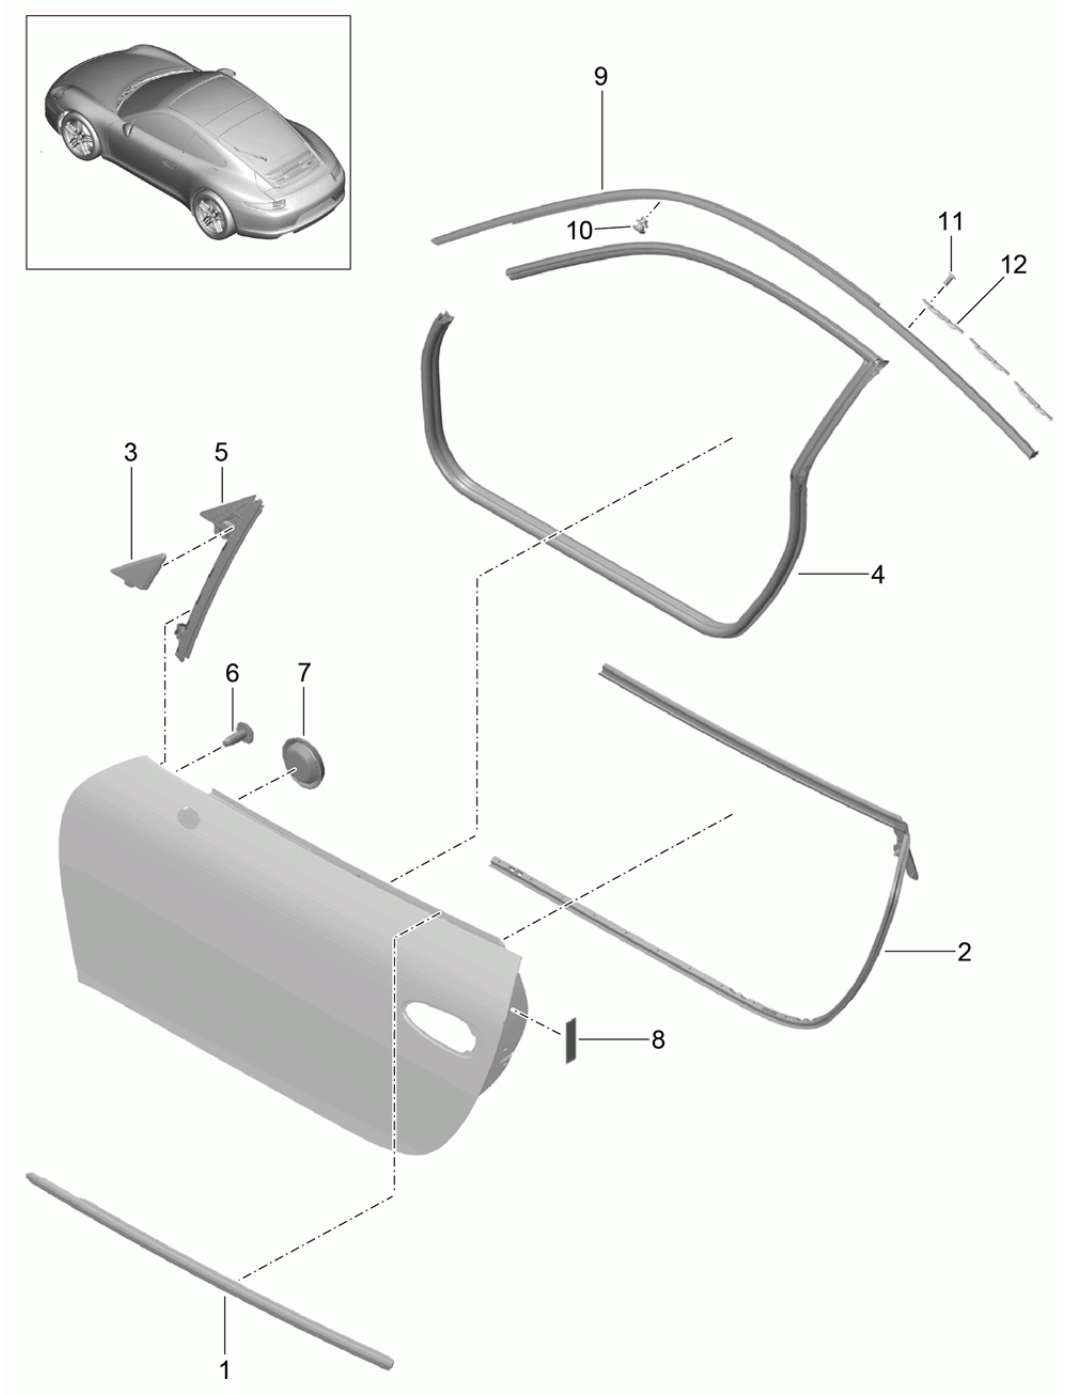

Model: 991-12

Model life 2012>>2016

Pos	Part Number	Description	Remark	Qty	Model
(16)	991 537 046 00	door lock cover (drivers side)	rhd	1	PR:099
17	N 010 218 13	Hexagon bolt M 6 X 25		1	
18	999 084 212 03	Hexagon nut M 6		1	
19	9P1 837 111	Cover Door frame		1	
20	9P1 837 111 1E0	Black		1	
	9P1 837 111 A	Cover Emergency operation Door frame			
21	9P1 837 111 A 1E0	Black		1	
	000 043 305 32	sealant			
22	000 043 305 51	cavity preservative agent		1	

Model: 991-12

Model life 2012>>2016