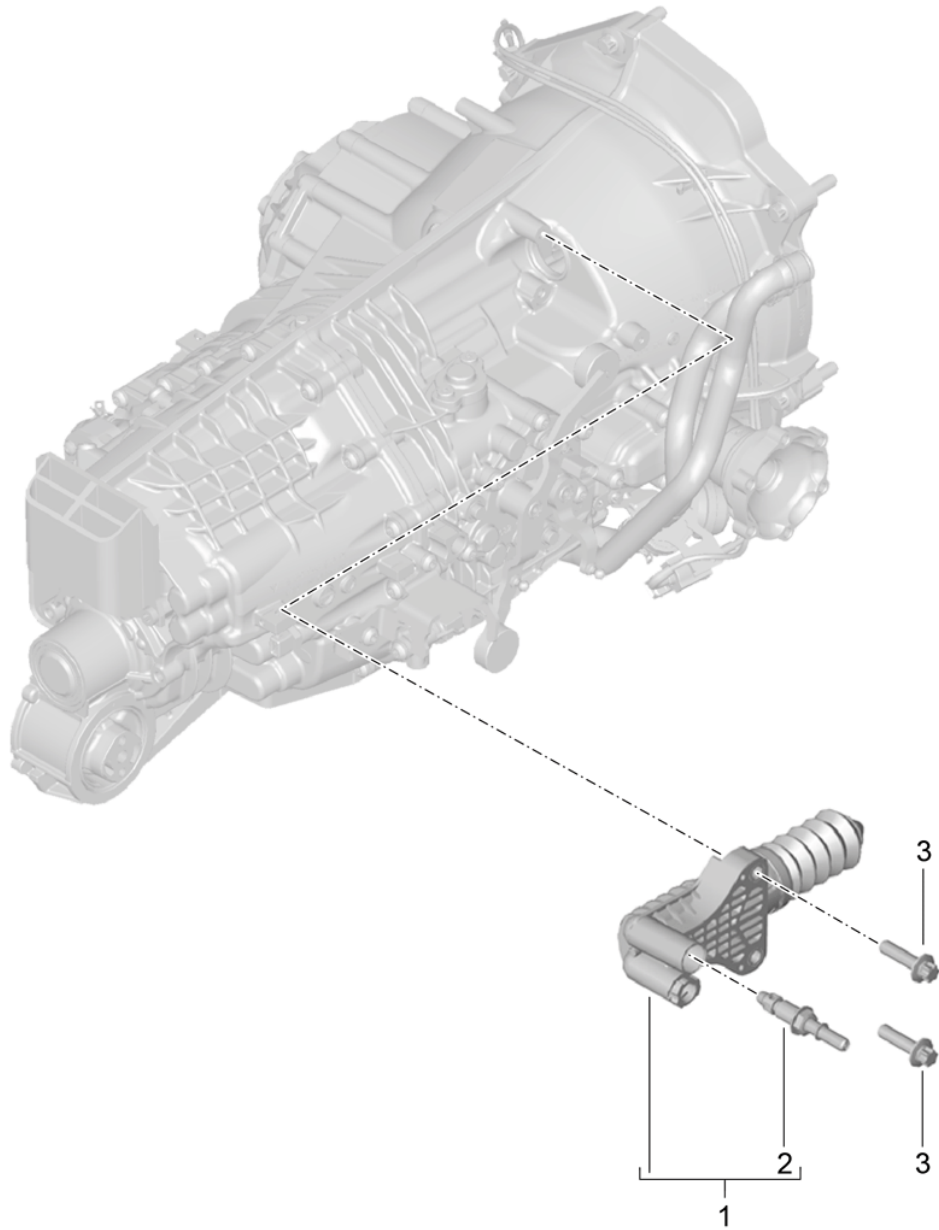

Model: 991-12

Model life 2012>>2016

Model: 991-12

Model life 2012>>2016

Pos	Part Number	Description	Remark	Qty	Model
1	9G1 116 238 01	Clutch release		1	G9100
2		Clutch slave cylinder Clutch slave cylinder breather assy. To Use Clutch slave cylinder		1	
3	900 385 096 01	Torx screw		2