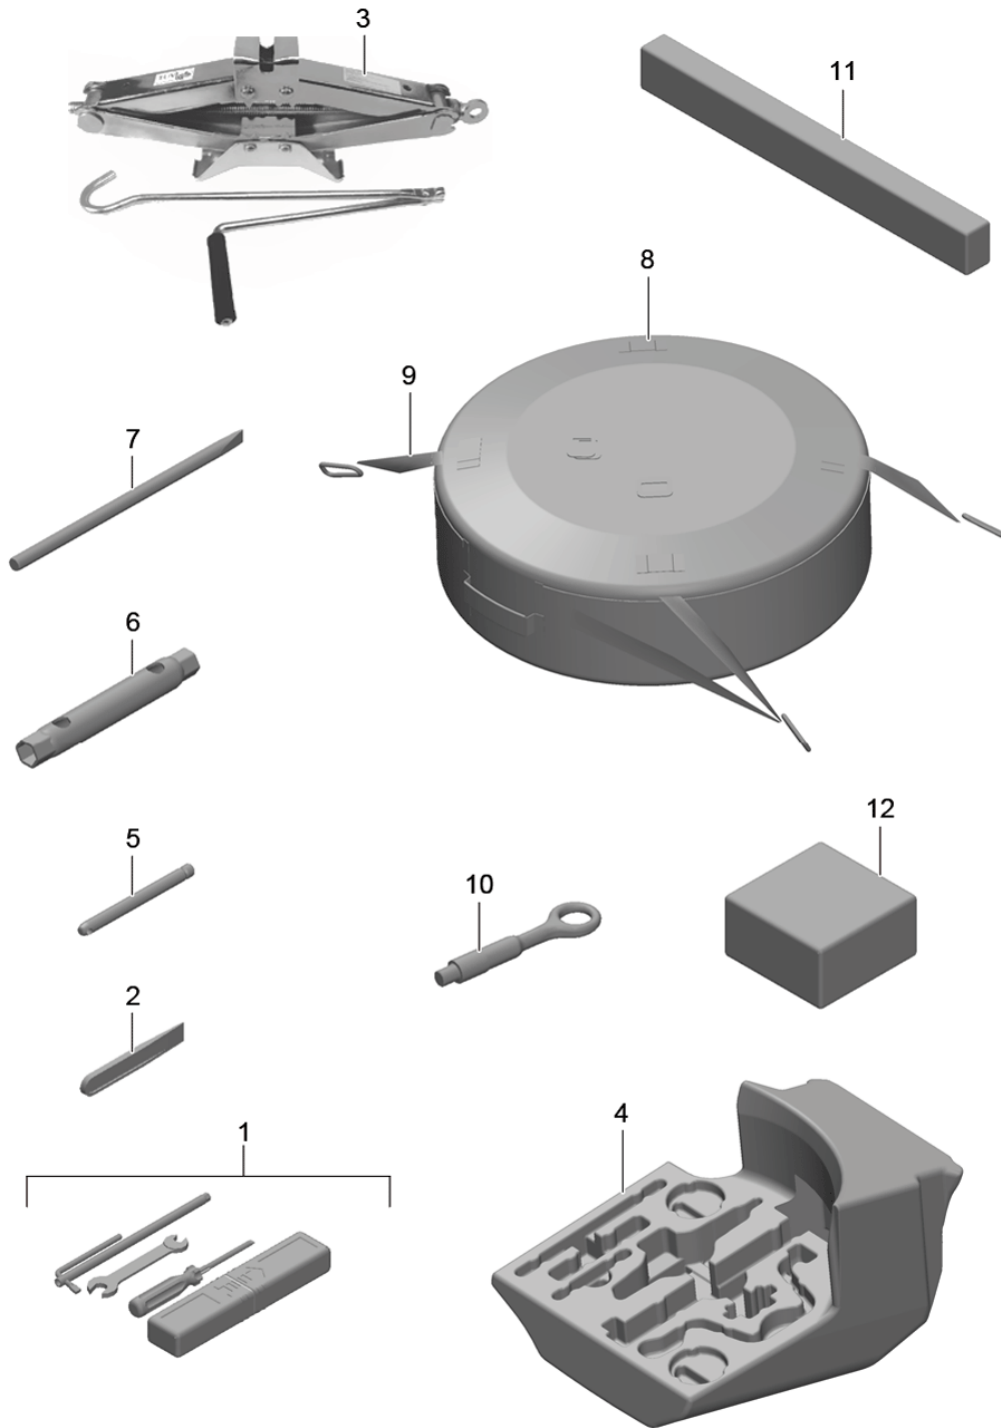

Model: 991-12

Model life 2012>>2016

Model: 991-12 Model life 2012>>2016

Pos	Part Number	Description	Remark	Qty	Model
1	997 721 115 00	Tool jack Toolbox with contents comprising:		1	
-	477 012 229	Double open-ended spanner 10 X 13		1	
-	477 012 231	screwdriver		1	
-	111 012 287	handle for screwdriver		1	
-	999 571 077 02	Socket wrench - 5 - for		1	
2	991 613 299 00	Headlights Assembly tool Release Selector lever lock - PDK -		1	PR:250
3	996 721 211 00	Scissors type jack		1	PR:447
4	991 722 101 00	Foam part		1	PR:447
5	999 571 074 30	Threaded stud for Assembly Wheels		1	PR:447
6	477 012 221 A	wheel bolt wrench		1	PR:447
7	999 571 070 30	operating rod for Rim wrench		1	PR:447
-	996 361 521 00	Protective sleeve		1	PR:447
8	991 722 061 00	Cover Spare wheel		1	PR:447,-450
(8)	991 722 061 01	Cover Spare wheel		1	PR:447,450
9	997 722 073 00	tensioning strap Spare wheel		1	PR:447
10	970 721 551 01	Tow hitch No longer use the part here		1	
(10)	970 721 551 02	Tow hitch		1	
11	8K0 860 251	warning triangle		1	
-		Bracket warning triangle see illustration:	807-000		
12	000 722 041 00	first aid kit		1	
-	970 564 810 00	Emergency operation crank Sunroof		1	PR:651,653
-	991 561 413 00	Tool Emergency operation Convertible top		1	CABRIO