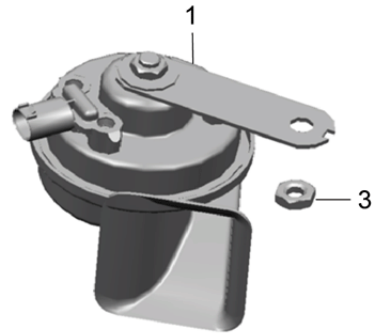

Model: 991-12

Model life 2012>>2016

Model: 991-12 Model life 2012>>2016

Pos	Part Number	Description	Remark	Qty	Model
1	991 635 149 01	Fanfare Signal horn alarm system Fanfare High-pitched		1	
(1)	991 635 159 00	Fanfare High-pitched	with:	1	
2	991 635 150 01	Fanfare Low-pitched	also use: 991 612 947 00	1	
(2)	991 635 160 00	Fanfare Low-pitched	with:	1	
-	991 612 947 00	Adapter cable for 991 635 159 00 991 635 160 00	also use: 991 612 947 00	1	
3	N 106 092 04	Hexagon collar nut M 8		2	
4	9P1 951 101	Signal horn for alarm system	use if required: 9P1 998 003 A	1	PR:534
5	1K8 951 605 B	Alarm horn		1	PR:536
6	991 637 419 01	Bracket		1	PR:536
7	N 902 955 02	Hexagon collar nut M 8		1	PR:536
8	900 378 176 01	Hexagon bolt M 8 X 20		1	PR:534
9	9P1 998 003 A	Wire set Modification kit Signal horn		1	PR:534