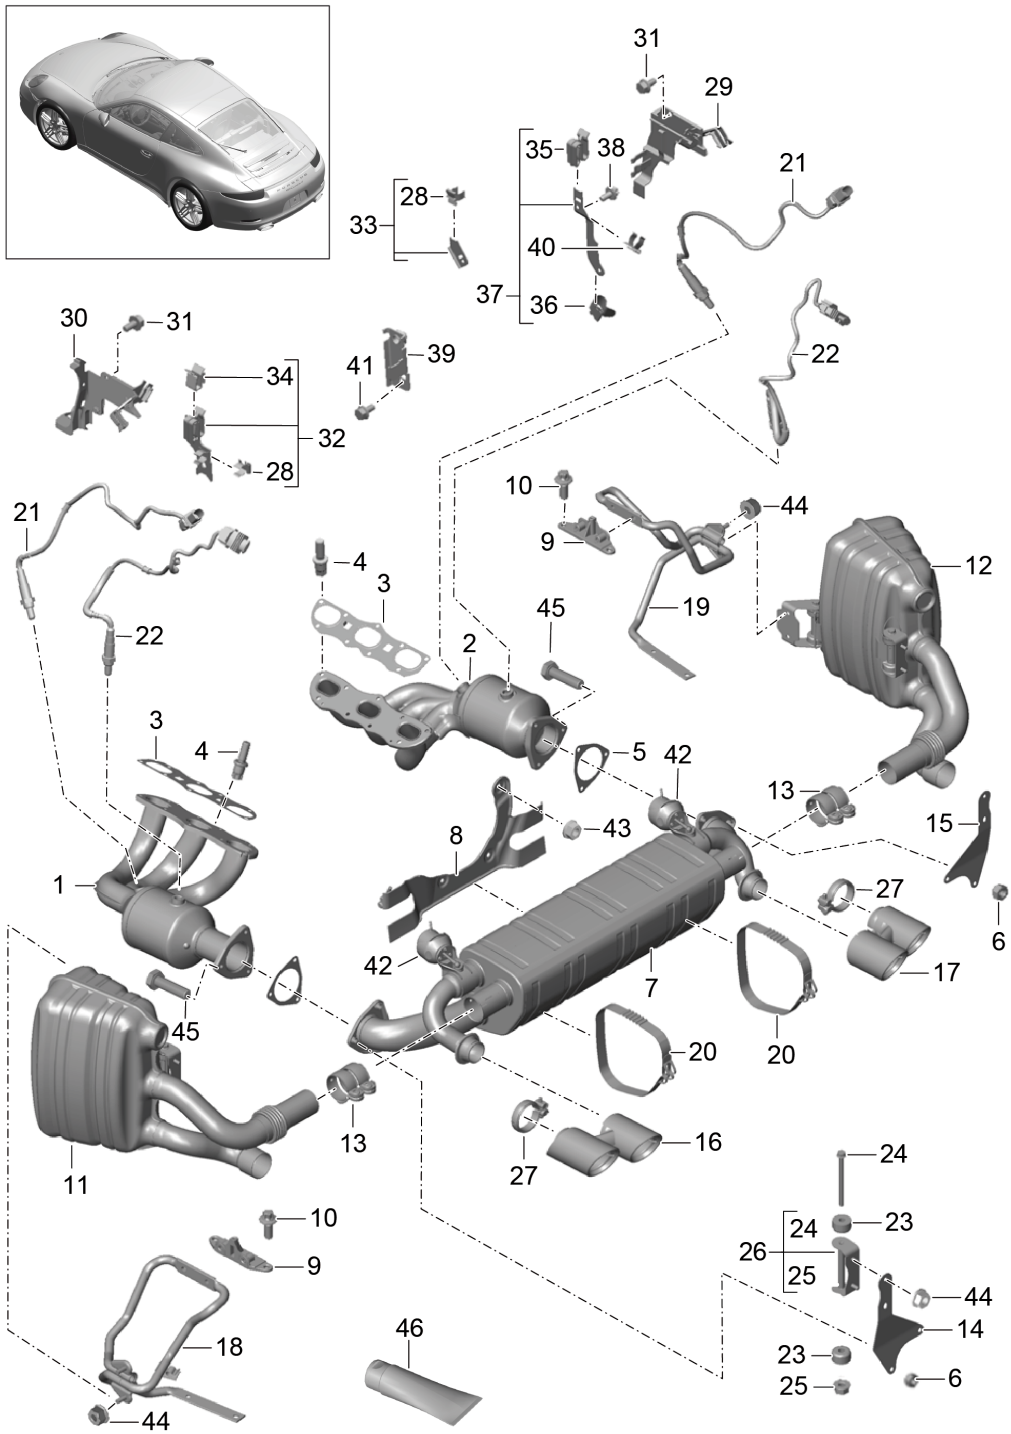

Model: 991-12

Model life 2012>>2016

Model: 991-12 Model life 2012>>2016

Pos	Part Number	Description	Remark	Qty	Model
1	991 113 411 02	exhaust system Exhaust manifolds with: Catalytic converter No longer use the part here	left	1	A103,A104
1	991 113 411 04	Exhaust manifolds with: Catalytic converter No longer use the part here	left	1	
1	991 113 411 AX	Exhaust manifolds with: Catalytic converter No longer use the part here	left	1	
2	991 113 412 02	Exhaust manifolds with: Catalytic converter No longer use the part here	right	1	
2	991 113 412 04	Exhaust manifolds with: Catalytic converter No longer use the part here	right	1	
2	991 113 412 AX	Exhaust manifolds with: Catalytic converter No longer use the part here	right	1	
3	997 111 107 31	Seal Exhaust manifolds		2	
4	999 073 535 01	Torx screw M 8 X 21 No longer use the part here		18	
4	999 073 535 02	Torx screw M 8 X 21 No longer use the part here		18	
5	991 111 482 00	Seal		2	
6	900 910 003 03	Hexagon nut M 8 No longer use the part here		6	
6	N 911 308 02	Hexagon collar nut self-locking M 8		6	
7	991 111 331 05	Front silencer Discontinued part		1	A103+ PR:170,171
7	991 111 331 06	Front silencer Discontinued part		1	A103+ PR:170,171
7	991 111 331 07	Front silencer		1	A103+ PR:170,171
(7)	991 111 335 04	Front silencer Discontinued part		1	A103+ PR:172,193
(7)	991 111 335 05	Front silencer Discontinued part		1	A103+ PR:172,193
(7)	991 111 335 06	Front silencer Discontinued part		1	A103+ PR:172,193
(7)	991 111 335 07	Front silencer		1	A103+ PR:172,193
(7)	991 111 335 04	Front silencer Discontinued part		1	A103+ PR:172,250, -176
(7)	991 111 335 05	Front silencer Discontinued part		1	A103+ PR:172,250, -176
(7)	991 111 335 06	Front silencer Discontinued part		1	A103+ PR:172,250, -176
(7)	991 111 335 07	Front silencer		1	A103+ PR:172,250, -176
(7)	991 111 335 06	Front silencer Discontinued part		1	A103+ PR:172,193,