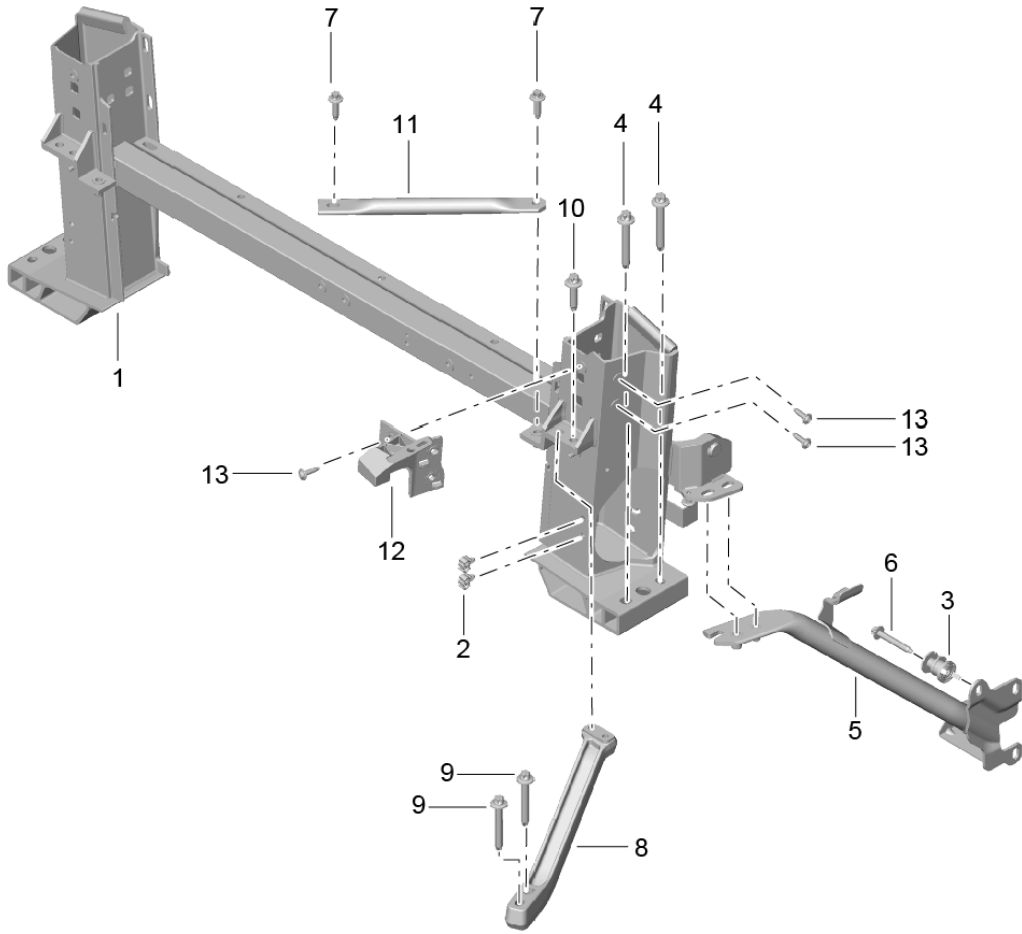

Model: 991-12

Model life 2012>>2016

Model: 991-12 Model life 2012>>2016

Pos	Part Number	Description	Remark	Qty	Model
		retaining frame and Accessories			Targa
1	991 562 123 02	retaining frame		1	
2	999 507 799 40	Cable holder		4	
3	991 580 353 00	compensation washer		2	
4	900 385 159 01	Hexagon head bolt M10 X 70		4	
5	991 562 351 00	Brace	left	1	
(5)	991 562 352 00	Brace	front right front	1	
6	900 385 166 01	Outer hexagon round screw M8 X 55		2	
(6)	999 385 006 01	Outer hexagon round screw M10 X 35		4	
7	900 385 278 01	Outer hexagon round screw M8 X 30		8	
8	991 580 331 00	Support	left	1	
(8)	991 580 332 00	Support	right	1	
9	900 385 159 01	Hexagon head bolt M10 X 70		4	
10	900 385 285 01	Outer hexagon round screw M10 X 40		4	
11	991 580 341 00	Brace	rear	2	
12	991 562 463 00	shelf	left	1	
(12)	991 562 464 00	Convertible top shelf	right	1	
13	N 909 699 01	Convertible top Hex socket head locating bolt shelf Convertible top M6X25		6