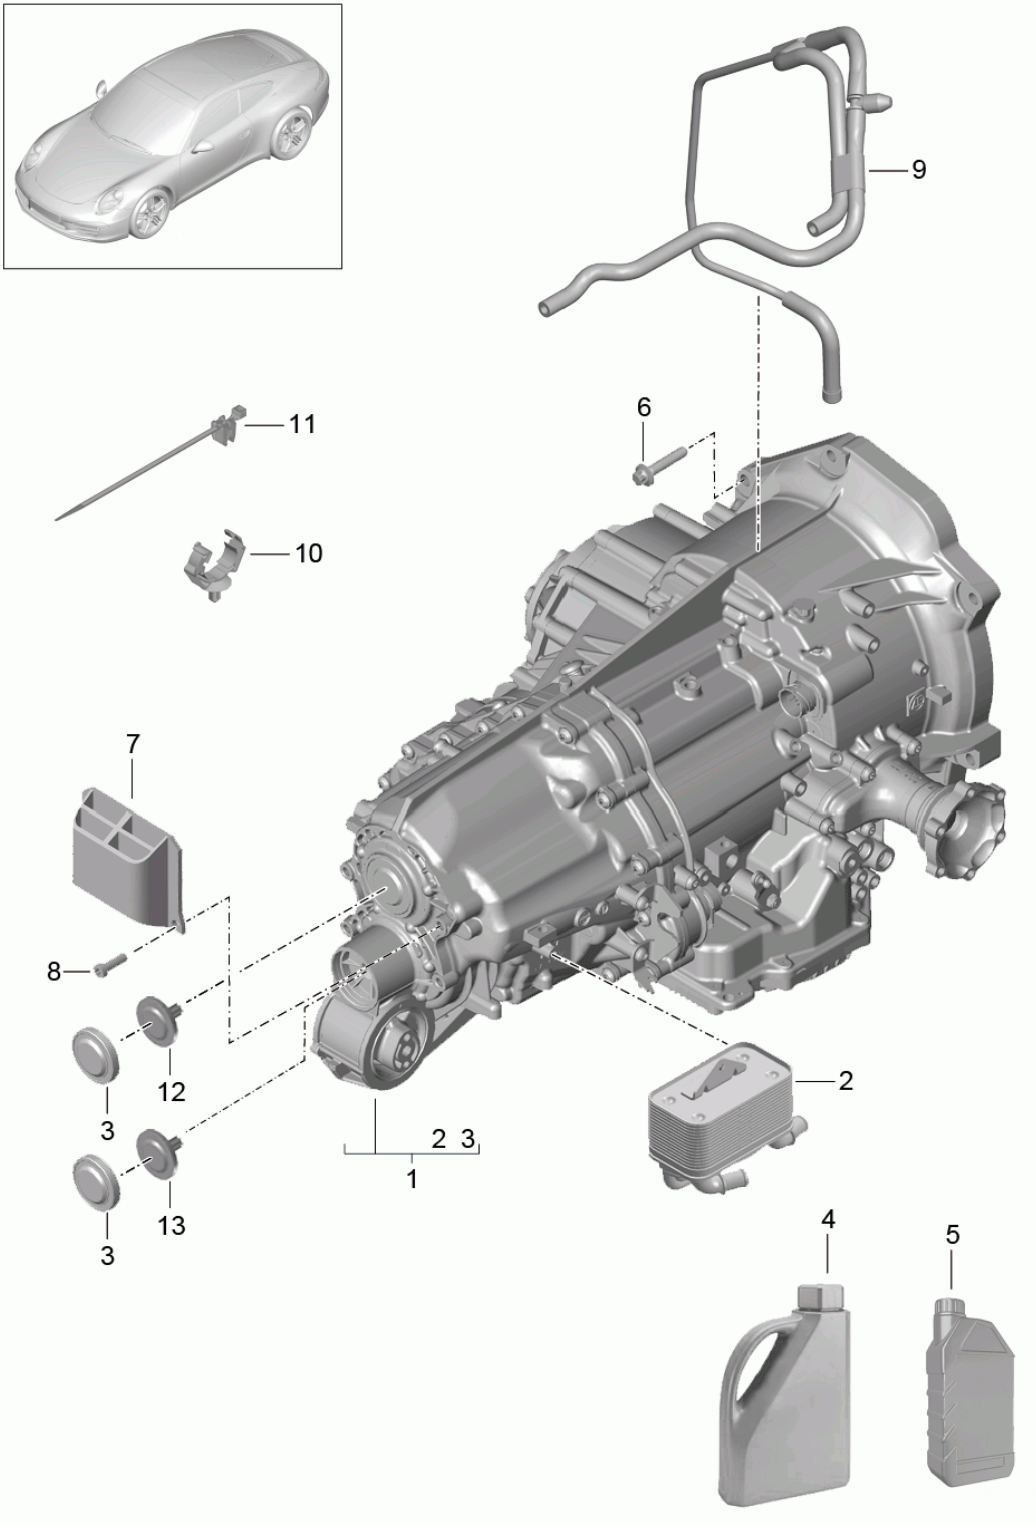

Model: 991-12

Model life 2012>>2016

Model: 991-12 Model life 2012>>2016

Pos	Part Number	Description	Remark	Qty	Model
		- PDK - Gearbox Replacement transmission			CG105,CG135
1	9G1 300 011 05	Gearbox Discontinued part		1	CG105+ PR:219
(1)	9G1 300 011 06	Gearbox		1	CG105+ PR:219
(1)	9G1 300 011 DX	Gearbox Discontinued part	also use: 9G1 321 011 03	1	CG105+ PR:219 -"CN."
(1)	9G1 300 011 FX	Gearbox	also use: 9G1 321 011 03	1	CG105+ PR:219 -"CN."
1	9G1 300 011 35	Gearbox F >> 99-DS114 642 D >> - 24.01.2013 Discontinued part		1	CG135+ PR:219
(1)	9G1 300 011 36	Gearbox	also use: 9G1 321 011 03	1	CG135+ PR:219
1	9G1 300 011 EX	Gearbox F >> 99-DS114 642 D >> - 24.01.2013		1	CG135+ PR:219
1	9G1 300 011 GX	Gearbox	also use: 9G1 321 011 03	1	CG135+ PR:219
1	9G1 300 031 05	Gearbox with: limited slip differential F >> 99-DS114 642 D >> - 24.01.2013 Discontinued part		1	CG105+ PR:221
1	9G1 300 031 06	Gearbox with: limited slip differential F >> 99-DS114 642 D >> - 24.01.2013		1	CG105+ PR:221
1	9G1 300 031 07	Gearbox with: limited slip differential	also use: 9G1 321 011 03	1	CG105+ PR:221
1	9G1 300 031 X	Gearbox with: limited slip differential F >> 99-DS114 642 D >> - 24.01.2013 Discontinued part		1	CG105+ PR:221
1	9G1 300 031 AX	Gearbox with: limited slip differential F >> 99-DS114 642 D >> - 24.01.2013		1	CG105+ PR:221 -"CN."
1	9G1 300 031 DX	Gearbox with: limited slip differential	also use: 9G1 321 011 03	1	CG105+ PR:221 -"CN."
		F 99-DS114 643>> D - 25.01.2013>>