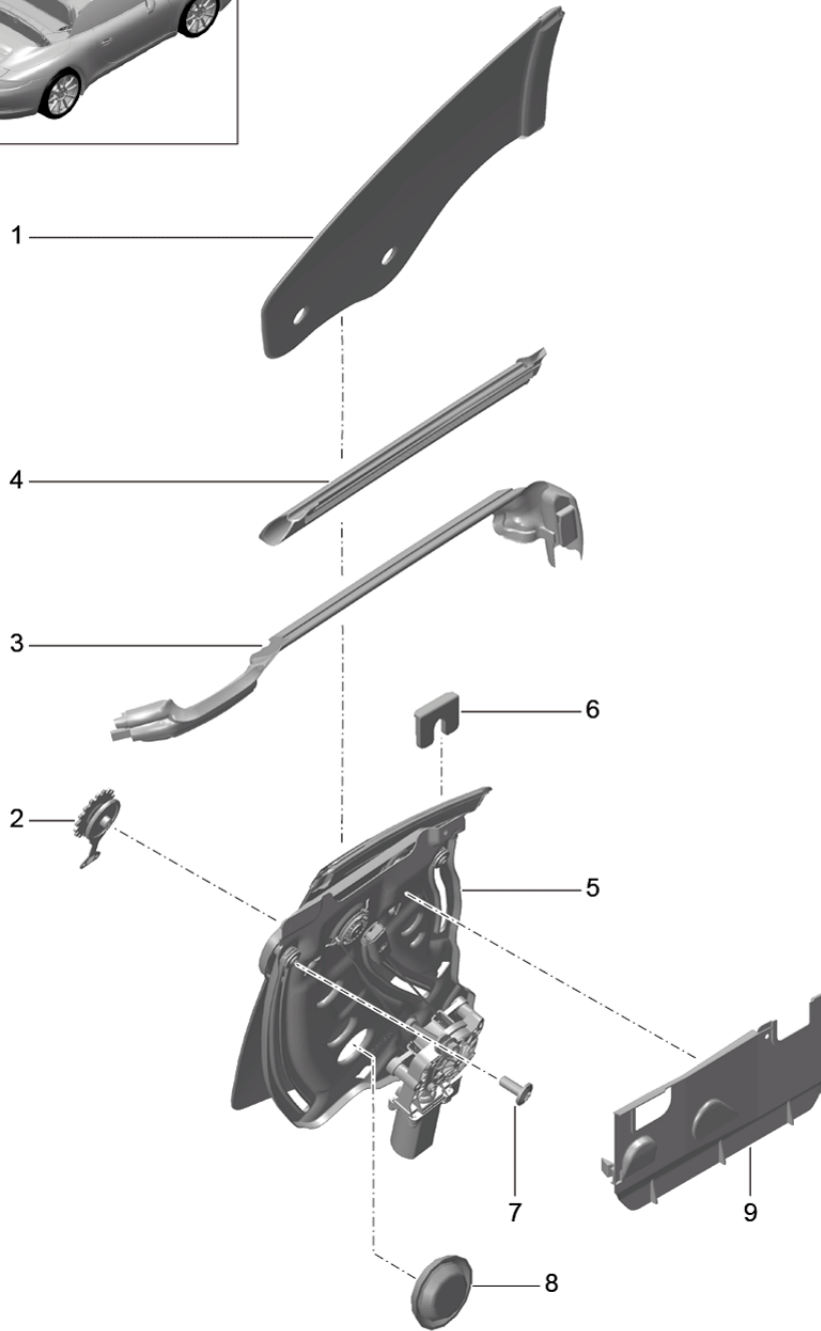

Model: 991-12

Model life 2012>>2016

Pos	Part Number	Description	Remark	Qty	Model
7	991 543 112 04 V09 N 015 082 10	Alushine Hexagon collar nut M6 Mount Side window		2	COUPE
8	991 552 571 00	Bracket Chassis number		1	
9	000 043 301 14	Adhesive set TEROSTAT 8593 Discontinued part		1	
(9) 10	000 043 303 19	Adhesive set Trim see illustration:	804-010	1	

Model: 991-12

Model life 2012>>2016