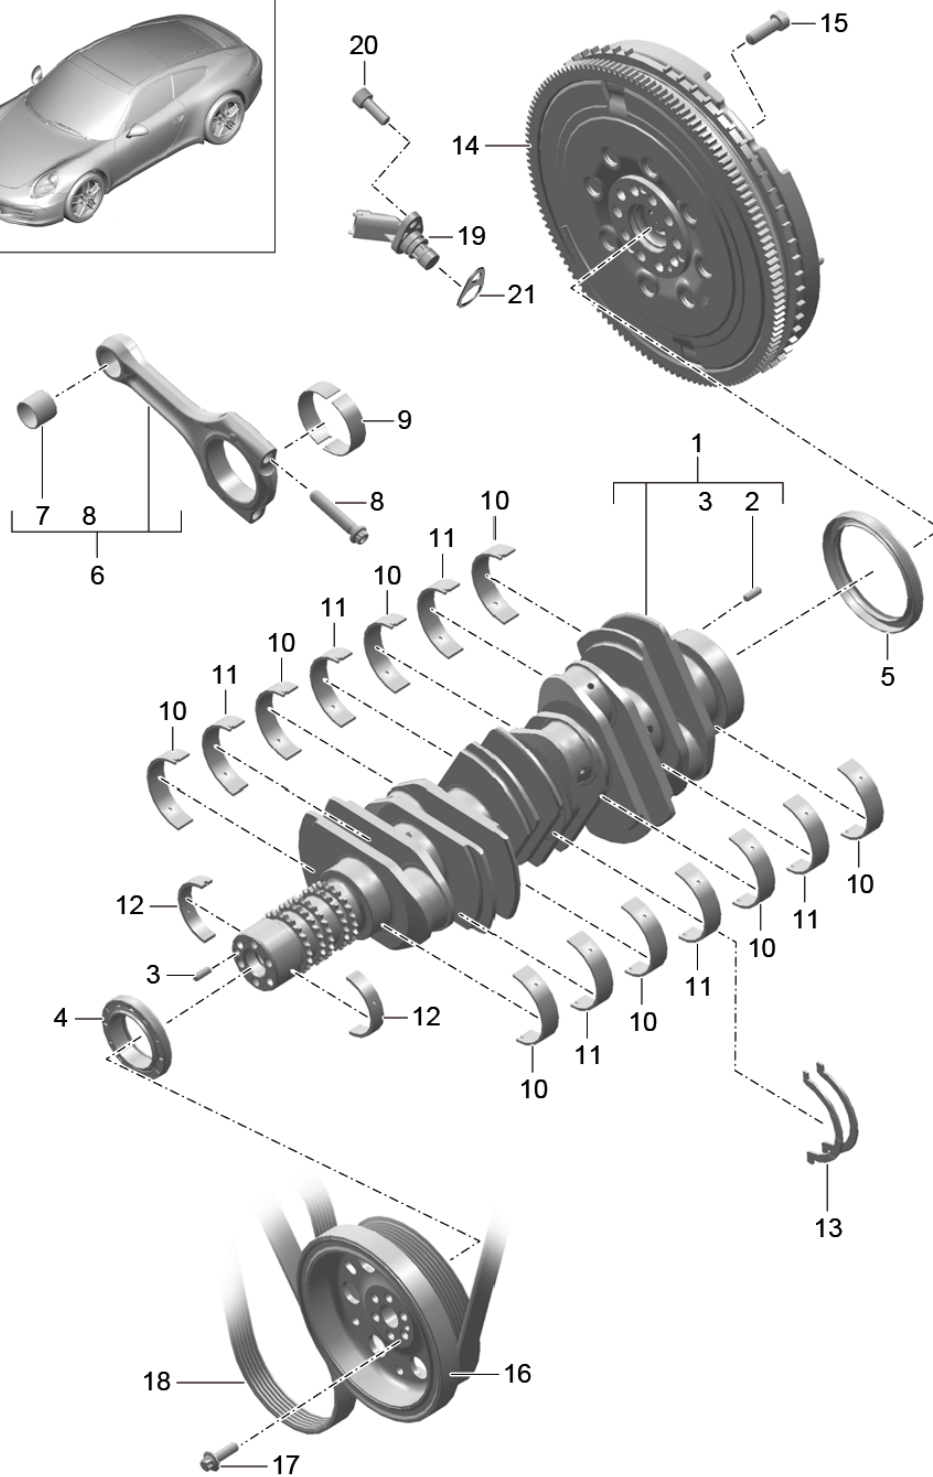

Model: 991-12

Model life 2012&gt;&gt;2016

Pos	Part Number	Description	Remark	Qty	Model
23	03G 145 291	Protective cap		1	

Model: 991-12

Model life 2012>>2016

Model: 991-12 Model life 2012>>2016

Pos	Part Number	Description	Remark	Qty	Model
1	9A1 102 077 20	Crankshaft		1	
2	900 095 031 00	Spring pin 6,0 X 16,0		1	
3	900 302 016 00	Cylinder pin 6,0 X 16,0		1	
4	9A1 101 222 02	Shaft oil seal 52,5 X 9		1	
5	997 101 212 01	Shaft oil seal 85 X 105 X 11		1	
6	9A1 103 914 02	Connecting rod Set comprising: conrod		1	
7	9A1 103 122 02	bush - connecting rod D = 22		6	
8	9A1 103 115 02	bolt - connecting rod M 10 X 1,25 X 51		6	
9	9A1 103 053 00	connecting rod bearing shell Colour designation:	red	12	
(9)	9A1 103 053 01	connecting rod bearing shell Colour designation:	yellow	12	
(9)	9A1 103 053 02	connecting rod bearing shell Colour designation:	blue	12	
10	9A1 101 064 00	crankshaft bearing Colour designation:	red	8	
(10)	9A1 101 064 01	crankshaft bearing Colour designation:	yellow	8	
(10)	9A1 101 064 02	crankshaft bearing Colour designation:	blue	8	
11	9A1 101 063 00	crankshaft bearing with: Partial-groove Colour designation:	red	6	
(11)	9A1 101 063 01	crankshaft bearing with: Partial-groove Colour designation:	yellow	6	
(11)	9A1 101 063 02	crankshaft bearing with: Partial-groove Colour designation:	blue	6	
12	9A1 101 052 00	crankshaft bearing Colour designation:	red	2	
(12)	9A1 101 052 01	crankshaft bearing Colour designation:	yellow	2	
(12)	9A1 101 052 02	crankshaft bearing Colour designation:	blue	2	
13	996 101 132 00	thrust washer D = 63		2	
14	991 114 012 00	Dual-mass flywheel		1	PR:487
(14)	991 114 020 00	Dual-mass flywheel		1	PR:250
15	N 906 651 01	Socket head bolt with inner multipoint head M 10 X 1 X 29		10	
16	9A1 102 146 02	pulley with: vibration damper		1	
17	900 385 127 01	Hexagon head bolt M 8 X 25		6	
18		v-belt see illustration:	101-010		
19	991 606 112 00	speed sensor		1	