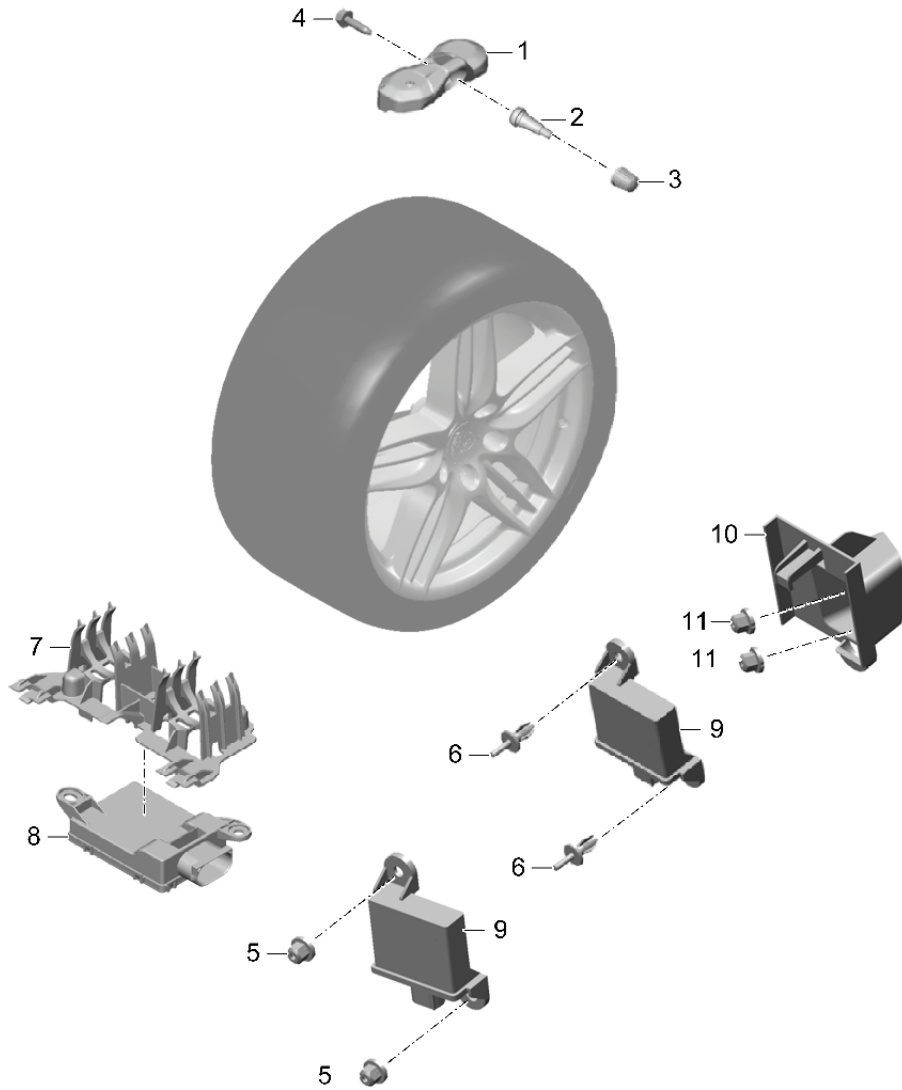

Model: 991-12

Model life 2012>>2016