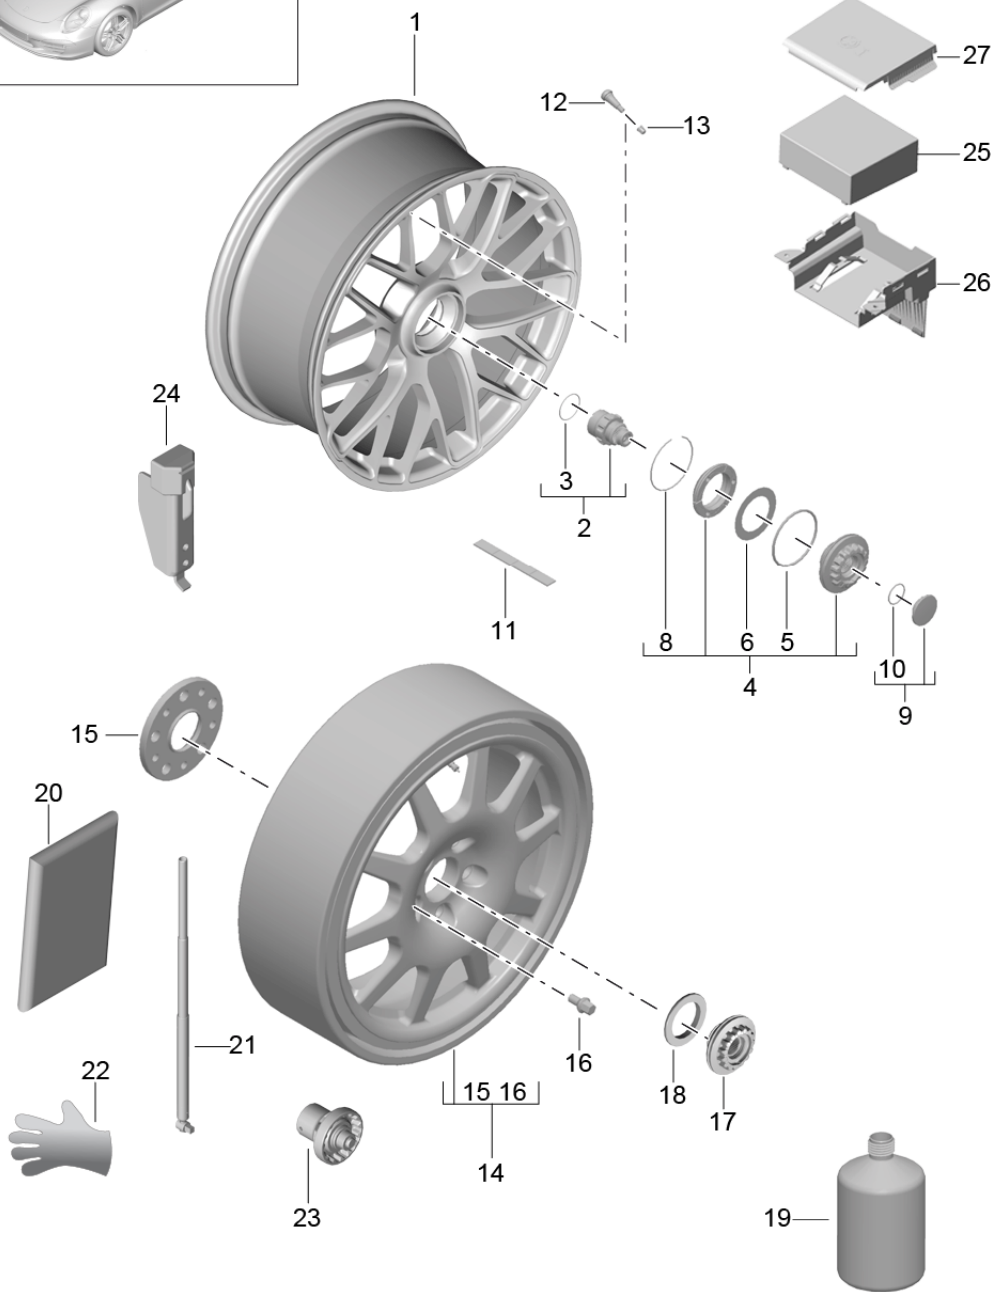

Model: 991-12

Model life 2012>>2016

Pos	Part Number	Description	Remark	Qty	Model
14	999 914 001 40	Plastic gloves	also use: 996 361 521 00	1	
		No longer use the part here		X	
15	996 361 521 00	Protective sleeve for Spare wheel		1	

Model: 991-12

Model life 2012>>2016