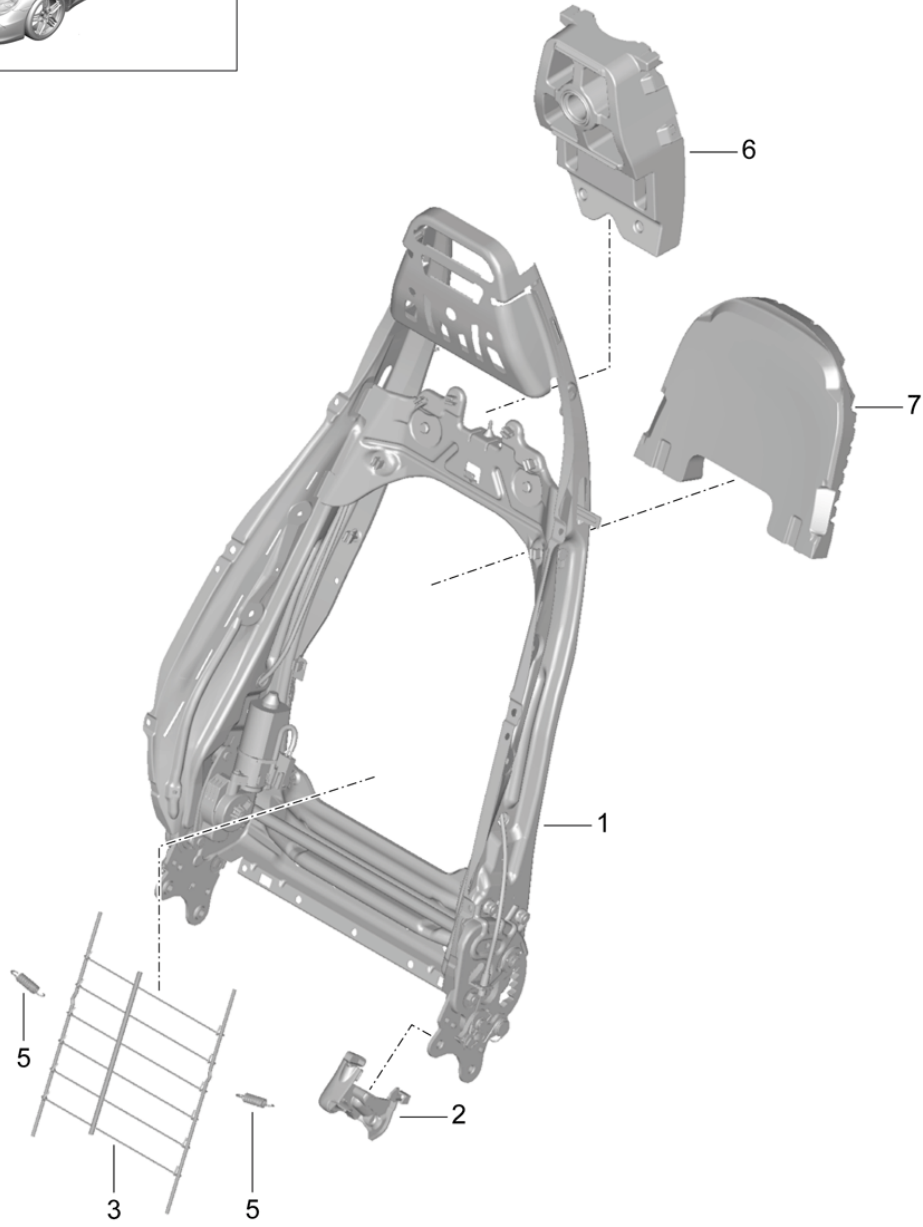

Model: 991-12

Model life 2012>>2016

Pos	Part Number	Description	Remark	Qty	Model
5	991 521 622 00 D20 997 624 337 00	lever for folding backrest D - MJ 2012>> silver grey metallic Electric motor backrest		1	PR:541
6	997 521 733 00	D - MJ 2012>> Air guide channel backrest D - MJ 2012>>		1	PR:541

Model: 991-12

Model life 2012>>2016