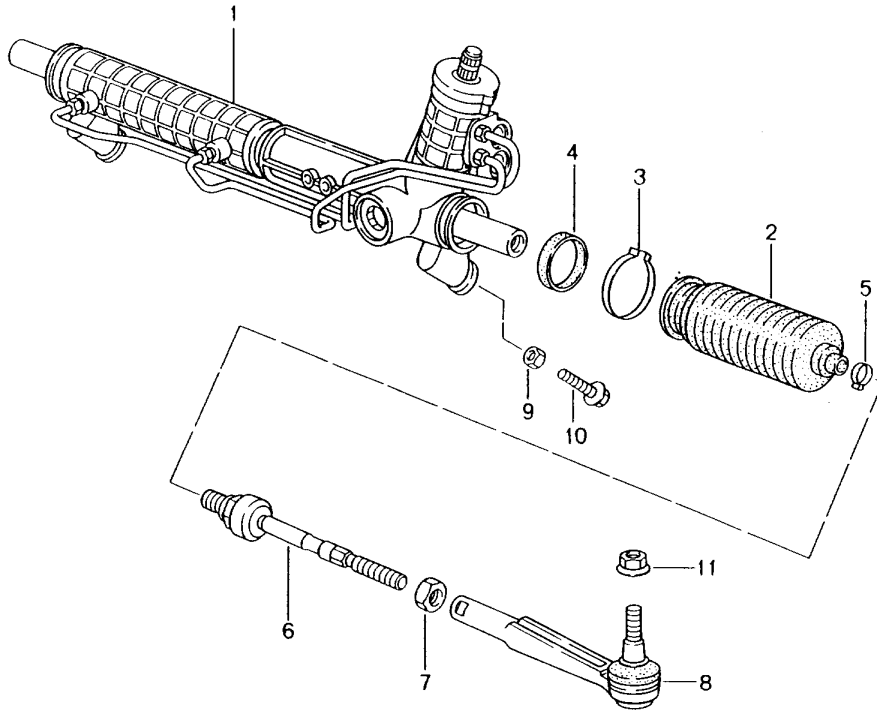

Model: 986 97

Model life 1997>>2004

Model: 986 97 Model life 1997>>2004

Pos	Part Number	Description	Remark	Qty	Model
1	996 347 011 04	Power steering Steering gear	/LL 97	1	
(1)	996 347 012 04	Steering parts Steering gear	/RL 97	1	
(1)	996 347 011 05	Power steering Steering gear	/LL 98-	1	
(1)	996 347 011 06	Power steering Steering gear	/LL 98-	1	
(1)	996 347 011 07	Power steering Steering gear	/LL	1	
(1)	996 347 011 10	Power steering Steering gear	/LL	1	
(1)	996 347 012 05	Power steering Steering gear	/RL -98	1	
(1)	996 347 012 07	Power steering Steering gear	/RL 00	1	
(1)	996 347 012 08	Power steering Steering gear	/RL	1	
(1)	996 347 012 10	Power steering Steering gear	/RL	1	
-	996 347 110 01	Power steering Clip Pinion	-03	1	
-	996 347 110 02	Steering gear Clip Pinion	04-	1	
2	996 347 191 02	Steering gear Bellows for		2	
(2)	996 347 191 04	Steering gear 996.347.011.04 996.347.012.04 996.347.011.05 996.347.012.05 Bellows for		2	
3	996 347 293 03	Steering gear 996.347.011.06/07 996.347.012.07/08 Clamping ring for		2	
(3)	996 347 293 04	Steering gear 996.347.011.04 996.347.012.04 996.347.011.05 996.347.012.05 Clamping ring for		2	
4	996 347 373 00	Steering gear 996.347.011.06/07 996.347.012.07/08 Sealing ring		2	
(4)	997 347 373 00	Sealing ring for		2	
(4)		Steering gear 996.347.011.04 996.347.012.04 996.347.011.05 996.347.012.05 Sealing ring for		2	