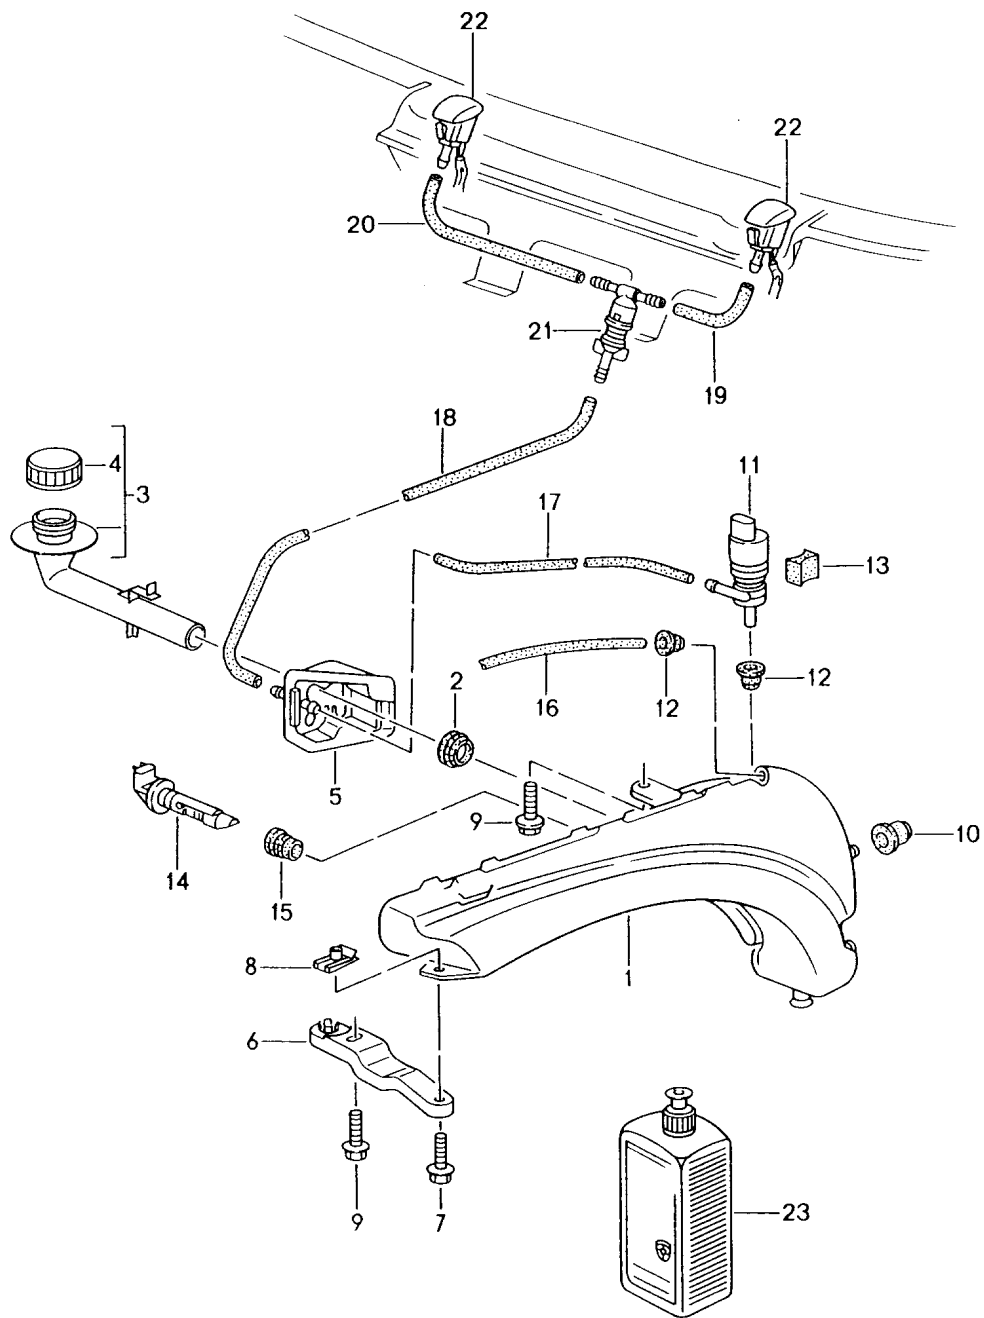

Model: 986 97

Model life 1997>>2004

Model: 986 97 Model life 1997>>2004

Pos	Part Number	Description	Remark	Qty	Model
		Windscreen washer system			
1	996 528 701 00	Water reservoir		1	M288
(1)	996 528 701 01	Water reservoir		1	
2	996 528 711 00	Gasket		1	
3	996 528 605 00	Filler neck		1	
4	996 528 607 00	Lid		1	
5	996 528 615 01	Bracket		1	
-	999 137 091 40	Joining socket Repair material for Bracket 996.528.615.00/01		X	
(6)	996 528 611 02	Support		1	M288
7	900 378 030 09	Hexagon-head bolt M 6 X 20		1	M288
8	999 591 882 02	Speed nut M 6		1	M288
8	999 591 882 01	Speed nut M 6		1	M288
9	900 378 154 01	Hexagon-head bolt AM 8 X 35 SB		1 2	M288
10	999 702 221 40	Grommet		2	
11	996 628 172 00	Pump		1	
12	431 955 465 B	Sealing ring		2	
13	993 628 213 00	Spacer		1	M288
14	996 628 105 00	Tank gauge switch		1	
15	996 528 721 00	Grommet		1	
16	999 181 347 40	Breather pipe 245 MM 640 MM		*	M288
-	999 181 815 40	Hose 5,0 X 2,5		*	
17		400 MM		1	
18		560 MM		1	
19		80 MM		1	
20		380 MM		1	
21	996 628 102 00	T-piece		1	
22	996 628 077 00	Nozzle Adjustable	97-98	2	
(22)	996 628 077 03	Nozzle Not Adjustable	99-	2	
-	997 612 976 00	When required order also: Repair kit		2	
23	999 901 017 41	Wiring harness Window cleaner 250 ML Summer		X	
23	999 901 017 42	Window cleaner 250 ML Summer		X	
23	000 044 000 87	Window cleaner 250 ML Summer		X	
23	999 901 033 40	Window cleaner 1000 ML Winter		X