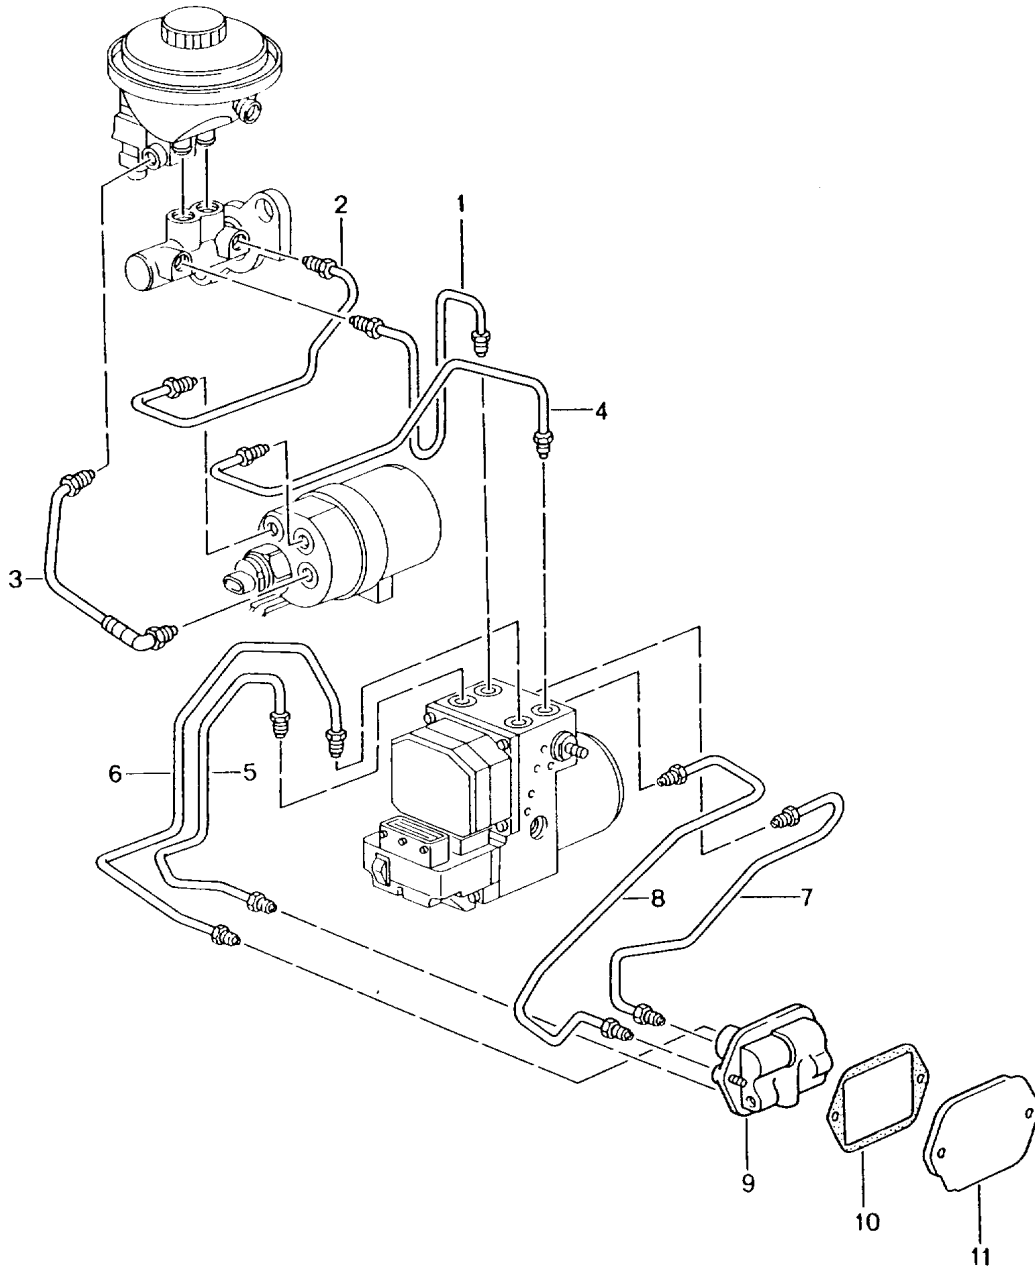

Model: 986 97

Model life 1997>>2004

Pos	Part Number	Description	Remark	Qty	Model
		Brake lines			M222/224
		Body front section	-01		
1	996 355 309 01	Brake line	/LL	1	
(1)	996 355 308 03	Brake line	/RL -98	1	
(1)	996 355 308 04	Brake line	/RL 99-	1	
2	986 355 305 00	Pressure regulator		1	
3	996 355 311 02	Brake line	/LL	1	
(3)	996 355 311 03	Brake line	/LL	1	
(3)	996 355 310 03	Brake line	/RL	1	
4	996 355 313 02	Brake line	/LL	1	
(4)	996 355 313 04	Brake line	/LL	1	
(4)	996 355 314 05	Brake line	/RL	1	
5	996 355 315 02	Brake line		1	
6	996 355 327 03	Brake line		1	
7	996 355 326 04	Brake line		1	
8	996 355 650 27	Intermediate piece		1	
9	996 355 752 00	Gasket	-01	1	
10	996 355 753 00	Reinforcement		1	
10	996 355 753 01	Reinforcement		1	
11	999 651 292 40	Support		1	
12	996 355 316 04	Brake line		1	

Model: 986 97

Model life 1997>>2004