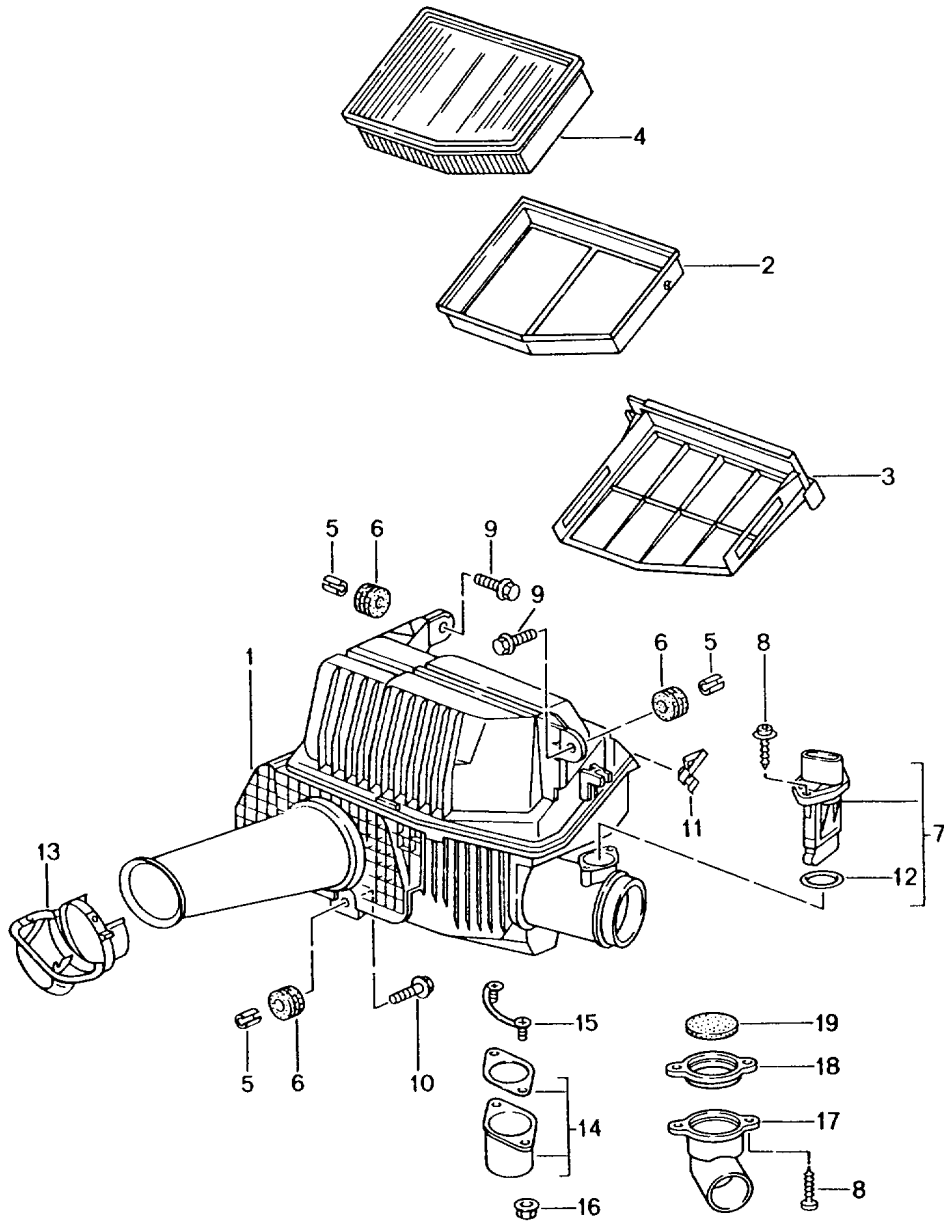

Model: 986 97

Model life 1997>>2004

Model: 986 97

Model life 1997>>2004

Pos	Part Number	Description	Remark	Qty	Model
1	996 110 121 05	Air cleaner	-97	1	
1	996 110 121 06	Air cleaner	98-	1	
		for M 96.20/22			
		Order also:			
		996 110 297 00		1	
		996 110 295 00		1	
		999 919 198 09		2	
		for M 96.21			
		Order also:			
		996 110 297 01		1	
		996 110 295 00		1	
		999 919 198 09		2	
(1)	987 110 021 00	Air cleaner		1	M091
-	993 110 116 01	Clamp		2	M091
		Connecting piece			
		Air cleaner			
-	999 707 052 41	O-ring		1	M091
		91 X 6			
		Connecting piece			
		Air cleaner			
2	996 110 133 01	Frame		1	
3	996 110 123 02	Frame		1	
4	996 110 131 03	Air cleaner cartridge		1	
4	996 110 131 04	Air cleaner cartridge		1	
(4)	987 110 132 00	Air cleaner cartridge		1	M091
(4)	987 110 133 00	Air cleaner cartridge		1	M091
5	900 095 099 02	Roll pin		3	
		12 X 14			
6	999 702 246 40	Grommet		3	
		12,0 X 17,0 X 3			
7	996 606 123 00	Mass air flow meter	-99	1	-M620/M009
		Information available	-99		-M620/M009
-	999 650 169 40	Plug socket		1	
-	999 652 886 22	Connector		5	
-	999 704 161 40	Gasket		5	
(7)	996 606 124 00	Mass air flow meter	00-	1	M009/620
		Information available	00-		M009/620
(7)	986 606 125 00	Mass air flow meter	00-	1	M009/620
(7)	996 606 124 00	Mass air flow meter		1	M008
		F >>98YS6 02145			
		F >>98YS6 42000			
		See technical information			
		Group 2			
		NR. 1/00			
(7)	986 606 125 00	Information available			
		Mass air flow meter		1	M620
		F 98YS6 02146>>			
		F 98YS6 42001>>			
		See technical information			
		Group 2			
		NR. 1/00			
(7)	987 606 125 00	Mass air flow meter		1	M091
8	999 919 160 07	Oval-head screw		4	
		5,0 X 20			
9	900 075 333 02	Combination screw		2	
		M 6 X 25			
9	900 075 333 01	Combination screw		2	
		M 6 X 25			
10	900 075 482 09	Combination screw		1	
		M 6 X 30			