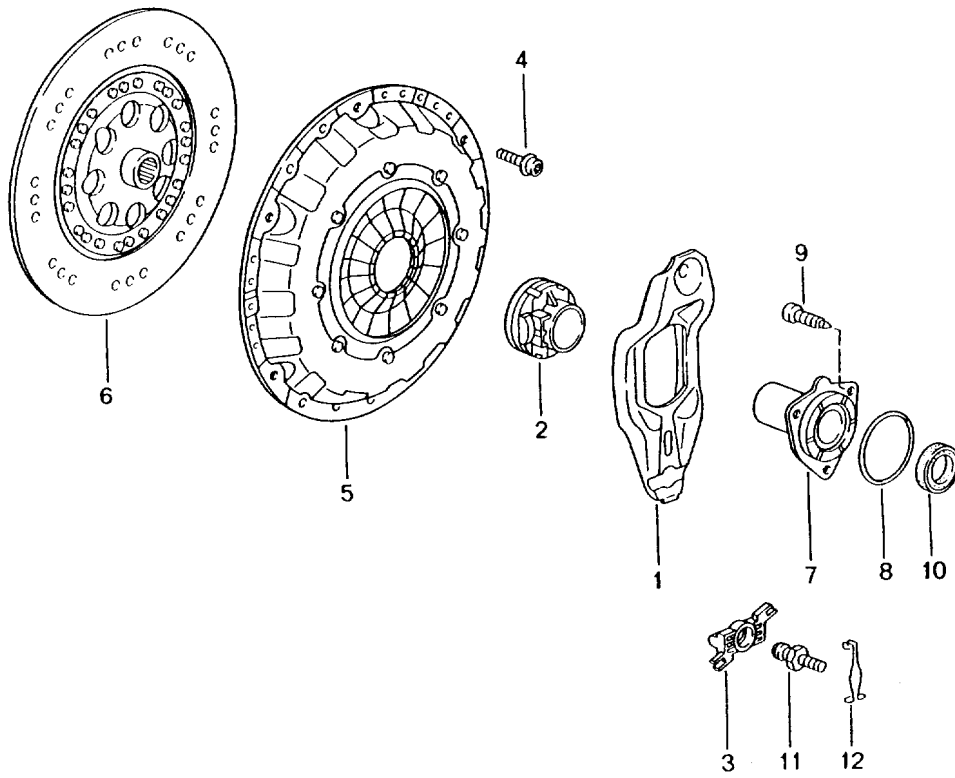

Model: 986 97 Model life 1997>>2004

Pos	Part Number	Description	Remark	Qty	Model
		Clutch			M96.20/22/23
1	012 141 719 B	Clutch release lever		1	
2	012 141 165 E	Clutch release bearing		1	
3	012 141 741	Retainer spring		1	
4	900 067 131 02	Pan-head screw M 8 X 16		6	
(4)	999 073 458 01	Screw M 8 X 16		6	
5	986 116 028 03	Pressure plate	-99	1	M96.20
5	986 116 028 04	Pressure plate	00-	1	M96.22/23
6	986 116 014 06	Clutch plate	-03	1	
6	986 116 014 08	Clutch plate		1	
7	012 141 180 B	Guide sleeve		1	
8	N 903 542 01	O-ring 56,8 X 2,6		1	
9	N 903 663 01	Pan-head screw M 8 X 22		3	
10	016 311 113 C	Radial shaft seal		1	
11	012 141 777 D	Ball pin		1	
12	012 141 751 A	Intermediate piece		1	
(12)	012 141 751 B	Intermediate piece		1	
-	986 116 911 00	Repair kit for Clutch		1	M96.20
-	986 116 028 03	Comprising: Pressure plate		1	
-	986 116 014 06	Clutch plate		1	
-	012 141 165 E	Clutch release bearing		1	
-	986 116 911 01	Repair kit for Clutch		1	M96.22 M96.23
-	986 116 028 04	Comprising: Pressure plate		1	
-	986 116 014 06	Clutch plate		1	
-	012 141 165 E	Clutch release bearing		1	

Model: 986 97

Model life 1997>>2004