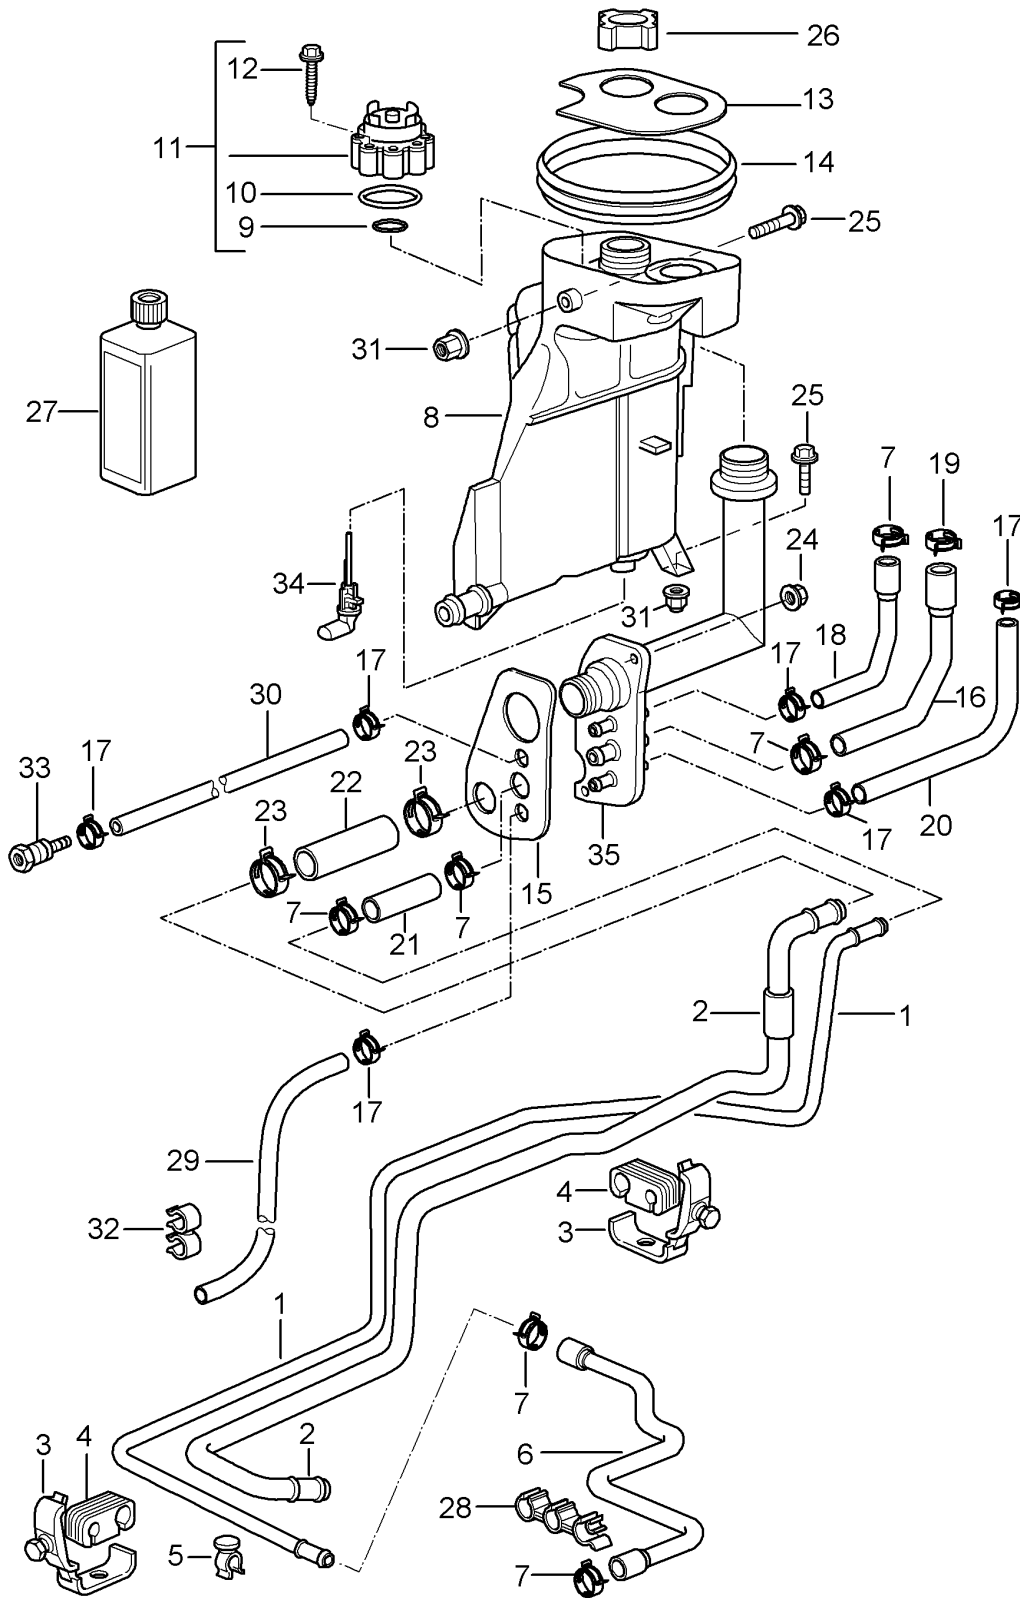

Model: 986 97

Model life 1997>>2004

Model: 986 97 Model life 1997>>2004

Pos	Part Number	Description	Remark	Qty	Model
		Water cooling 4			
1	996 106 681 01	Vent line	-98	1	
1	996 106 681 02	Vent line	99-	1	
1	996 106 681 03	Vent line		1	
2	996 106 663 00	Filler tube	-98	1	
2	996 106 663 01	Filler tube	99-	1	
2	996 106 663 02	Filler tube		1	
3	999 511 230 40	Cable holder		2	
4	999 511 231 41	Rubber mounting		2	
5	999 507 500 40	Cable holder		1	
6	996 106 135 01	Breather hose	-98	1	
6	996 106 135 02	Breather hose	99-	1	
7	999 512 653 09	Hose clamp 20 X 12		6	
7	999 512 554 00	Hose clamp 20 X 12		6	
8	996 106 147 03	Expansion tank	-97	1	
8	996 106 147 04	Expansion tank	-98	1	
8	996 106 147 06	Expansion tank		1	
8	996 106 147 07	Expansion tank		1	
8	996 106 147 08	Expansion tank		1	
9	999 707 371 40	O-ring 17 X 4		1	
10	999 707 370 40	O-ring 47 X 4		1	
11	996 106 347 00	Bleeder valve	-97	1	
11	996 106 347 01	Bleeder valve	98-	1	
12	999 919 058 02	Hexagon-head bolt 5,0 X 40		8	
13	996 106 234 01	Cover		1	
14	986 504 644 00	Gasket		1	
15	996 106 235 01	Gasket	-97	1	
15	996 106 235 02	Gasket	98-	1	
16	996 106 237 00	Hose		1	
17	999 512 585 09	Hose clamp 15 X 12		5	
18	996 106 247 00	Hose		1	
19	999 512 587 09	Hose clamp 21 X 12	-98	1	
19	999 512 654 09	Hose clamp 21 X 12	99-	1	
20	996 106 287 00	Overflow hose	-97	1	
20	996 106 287 01	Overflow hose for Model year 97	97-	1	
-	996 107 273 04	Use also: Filler tube		1	
-	996 106 297 01	Overflow hose		1	
-	996 106 207 03	Hose		1	
21	996 106 257 00	Breather hose		1	
22	996 106 267 00	Hose		1	
23	999 512 552 00	Hose clamp 27 X 12		2	
23	999 512 552 01	Hose clamp 27 X 12		2	
24	999 084 629 09	Hexagon nut M 6		2	
24	999 084 629 01	Hexagon nut M 6		2	
25	900 075 333 02	Combination screw M 6 X 25		2	
25	900 075 333 01	Combination screw		2