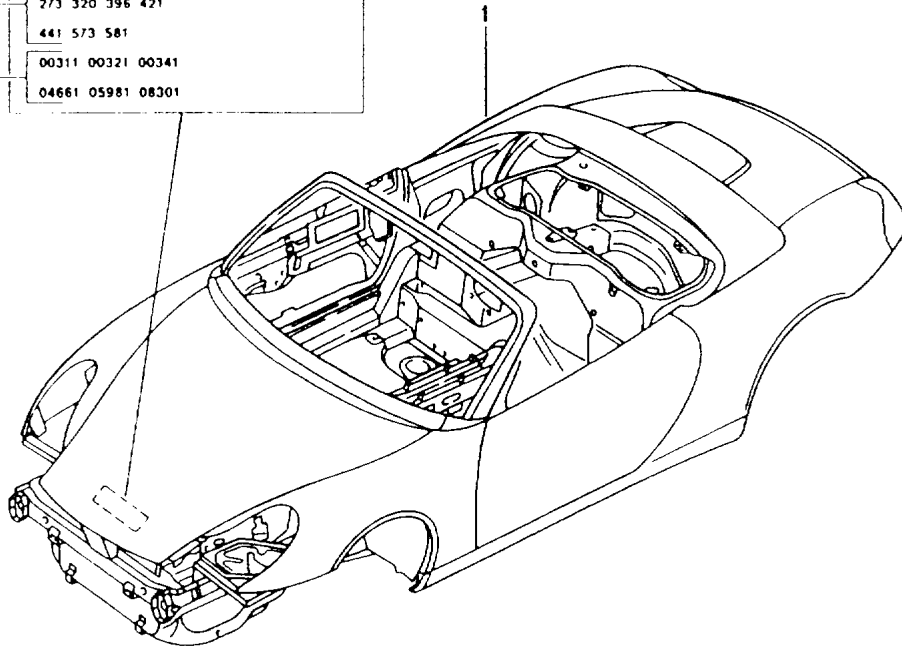

Model: 986 97 Model life 1997>>2004

Pos	Part Number	Description	Remark	Qty	Model
-	999 507 570 40	Hose holder 11,0/18,0	/RL -99	1	
6	986 423 145 04	Deflection roller	-99	1	
7	986 423 253 03	Bolt	-99	1	
8	986 423 135 04	Lid	-99	1	
9	986 423 331 00	Grommet	-99	1	
10	996 606 115 00	Pedal sensor	00-	1	
10	996 606 115 01	Pedal sensor	00-	1	
10	996 606 115 02	Pedal sensor	00-	1	
11	996 423 389 01	Support	00-	1	
12	900 377 010 09	Hexagon nut M 6	00-	5	
13	996 423 394 00	Support	/RL 00-	1	
14	900 146 157 09	Round head screw M 5 X 55		1	

Model: 986 97

Model life 1997>>2004

B	wpozzz 98z VS 602477
C	986 310
	M96 20 65W G8600
	Z8V9 BL
D	coo071 211 271
	425 488 197 231
E	273 320 396 421
	441 573 581
F	00311 00321 00341
	04661 05981 08301