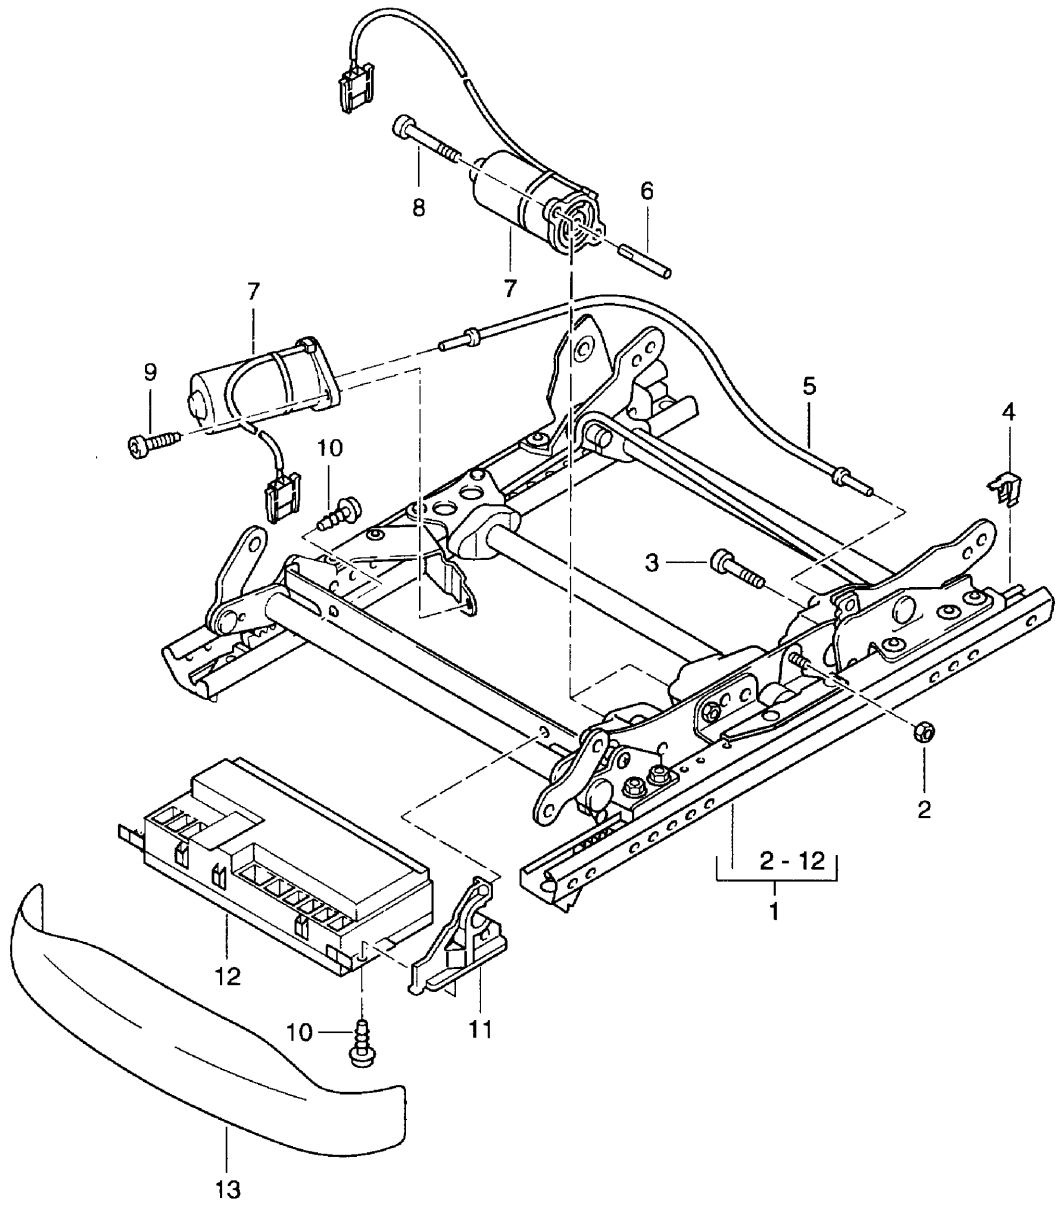

Model: 986 97 Model life 1997>>2004

Pos	Part Number	Description	Remark	Qty	Model
16	986 521 643 00	Outer Threaded plate		4	
17	986 521 679 00	Adapter Seat frame Front Left		2	
18	996 521 603 00	Stop		4	
-	996 521 601 00	Fixing clip Stop		4	
20	986 521 675 00	Adjusting mechanism	/L -97	1	
(20)	996 521 675 00	Adjusting mechanism	/L 98-	1	
(20)	986 521 676 00	Adjusting mechanism	/R -97	1	
(20)	996 521 676 00	Adjusting mechanism	/R 98-	1	
21	986 521 683 00	Bowden cable		2	
22	999 919 180 07	Countersunk-head screw M 5 X 18		2	
23	986 521 639 00	Adapter Seat-belt buckle Seat frame Inner rear	/L	1	
(23)	986 521 640 00	Adapter Seat-belt buckle Seat frame Inner rear	/R	1	
(24)	996 521 259 02	Screw Complete Short		6	
25	986 521 659 00	Screw Adapter		8	
25	986 521 659 02	Screw Adapter		8	

Model: 986 97

Model life 1997>>2004