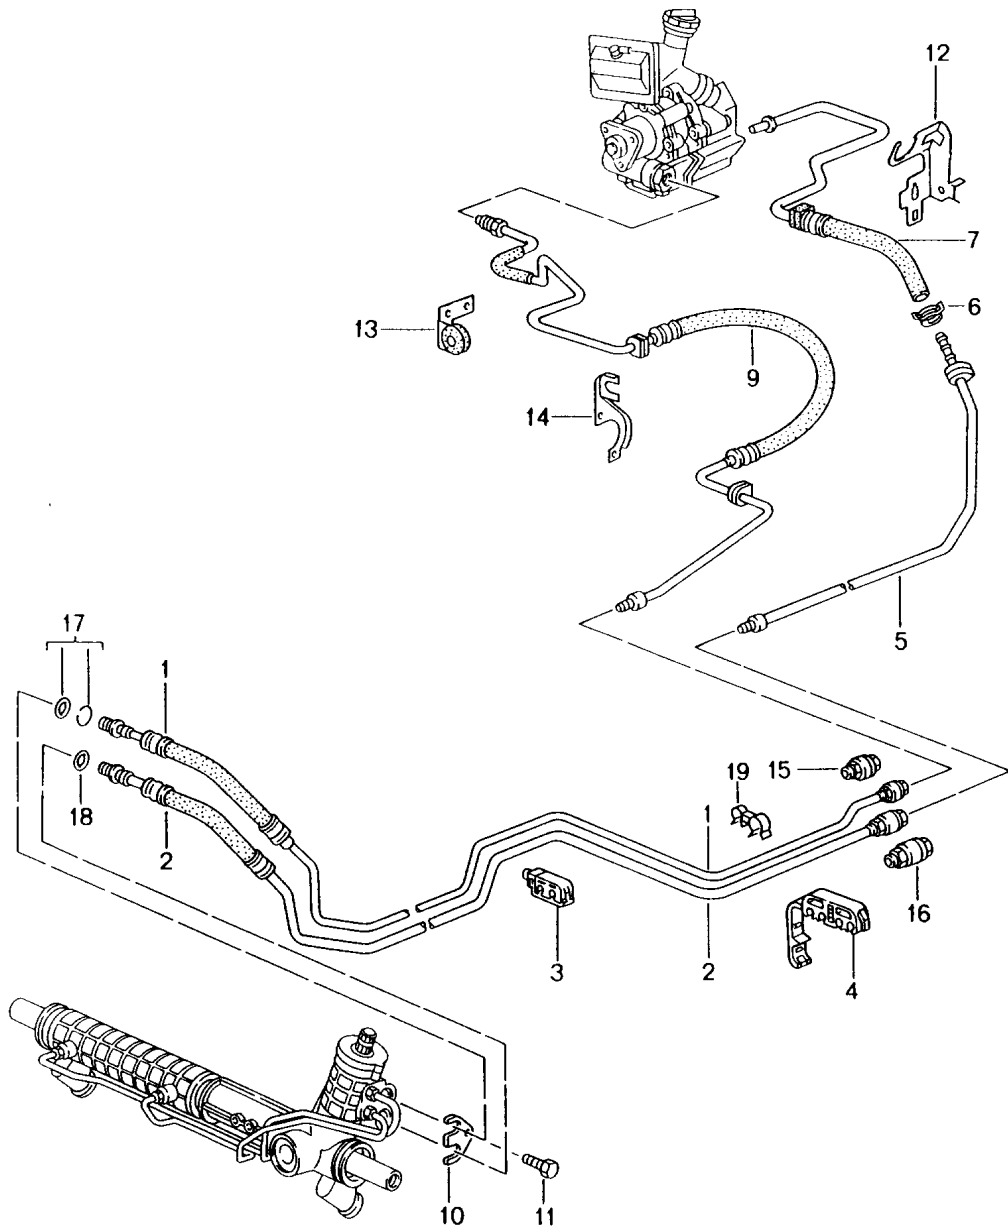

Model: 986 97

Model life 1997>>2004

Pos	Part Number	Description	Remark	Qty	Model
		Steering gear 996.347.011.06/07 996.347.012.07/08			
5	999 512 645 09	Hose clamp		2	
6	996 347 322 03	Joint		2	
7	900 034 024 07	Hexagon nut M 14 X 1,5		2	
7	900 034 024 01	Hexagon nut M 14 X 1,5		2	
8	996 347 131 03	Track rod		2	
9		See illustrations 4/01/00 POS.2			
10	900 378 100 01	Hexagon-head bolt AM 10 X 45		2	
11	999 084 449 09	Lock nut M 12 X 1,5		2	

Model: 986 97

Model life 1997>>2004