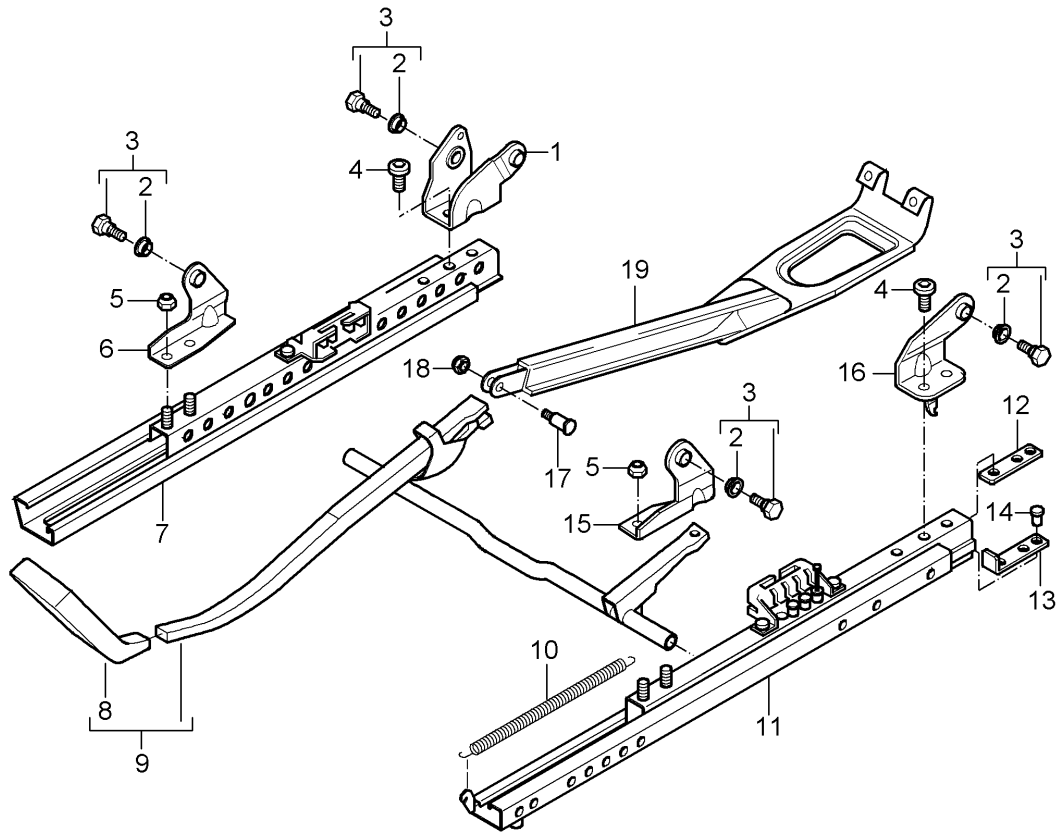

Model: 986 97

Model life 1997>>2004

Model: 986 97 Model life 1997>>2004

Pos	Part Number	Description	Remark	Qty	Model
		Seat adjuster Standard seat			BOXSTER
1	986 521 639 00	Adapter Seat-belt buckle Seat frame Inner rear	/L	1	
(1)	986 521 640 00	Adapter Seat-belt buckle Seat frame Inner rear	/R	1	
3	996 521 259 00	Screw	97	6	
(3)	996 521 259 02	Screw Complete		8	
4	986 521 659 00	Screw		8	
4	986 521 659 02	Screw		8	
5	900 910 003 07	Hexagon nut Adapter M 8		8	
6	986 521 692 00	Adapter Seat frame Front Right		2	
7	996 521 692 00	Seat rail	/R -98	1	
(7)	996 521 692 01	Seat rail Left seat Inner	/R 98-	1	
(7)	996 521 691 00	Seat rail Inner	/L -98	1	
(7)	996 521 691 01	Seat rail Right seat Inner	/L 98-	1	
8	996 521 617 00	Handle	/L 97	1	
(8)	996 521 617 01	Handle	/L 98-	1	
(8)	996 521 618 00	Handle	/R 97	1	
(8)	996 521 618 01	Handle	/R 98-	1	
9	996 521 621 00	Lever Complete	/L 97	1	
(9)	996 521 621 01	Lever Complete	/L 98-	1	
(9)	996 521 622 00	Lever Complete	/R 97	1	
(9)	996 521 622 01	Lever Complete	/R 98-	1	
10	996 521 645 00	Clutch power spring		2	
11	996 521 689 00	Seat rail	/L -97	1	
(11)	996 521 689 01	Seat rail Left seat Outer	/L 98-	1	
(11)	996 521 690 00	Seat rail Outer	/R -97	1	
(11)	996 521 690 01	Seat rail Right seat Outer	/R 98-	1	
12	986 521 643 00	Threaded plate		4	
13	996 521 603 00	Stop		4	
14	996 521 601 00	Fixing clip for Stop		4	
15	986 521 689 00	Adapter Seat frame Front Left		2	
16	986 521 691 00	Adapter	/L	1