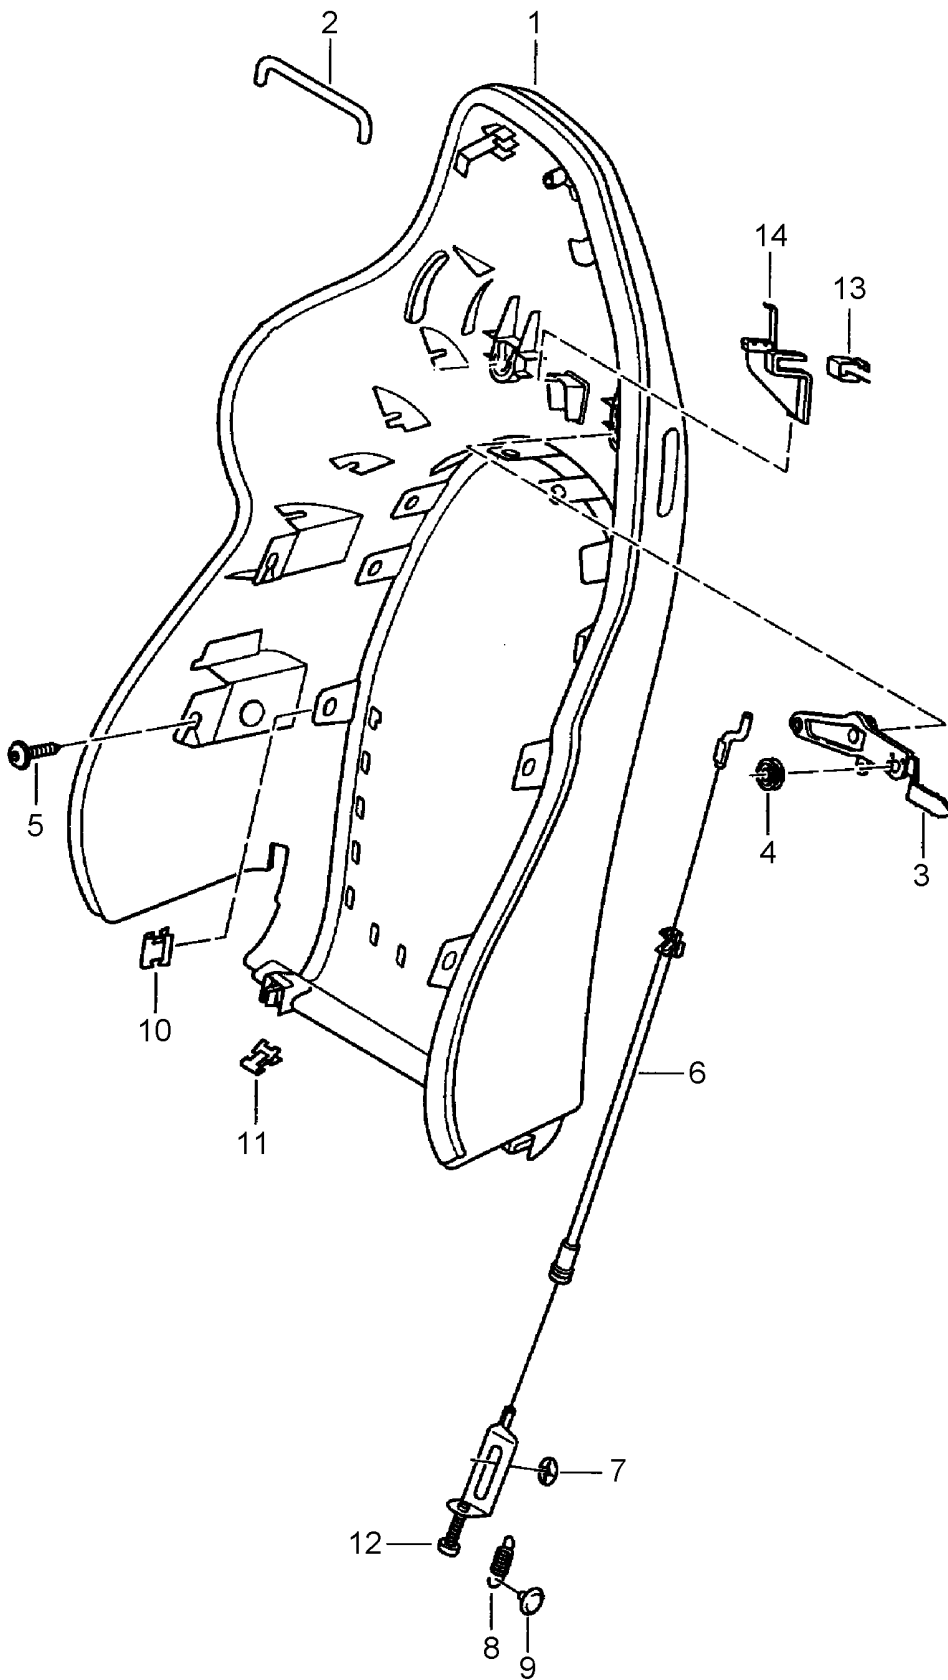

Model: 986 97

Model life 1997>>2004