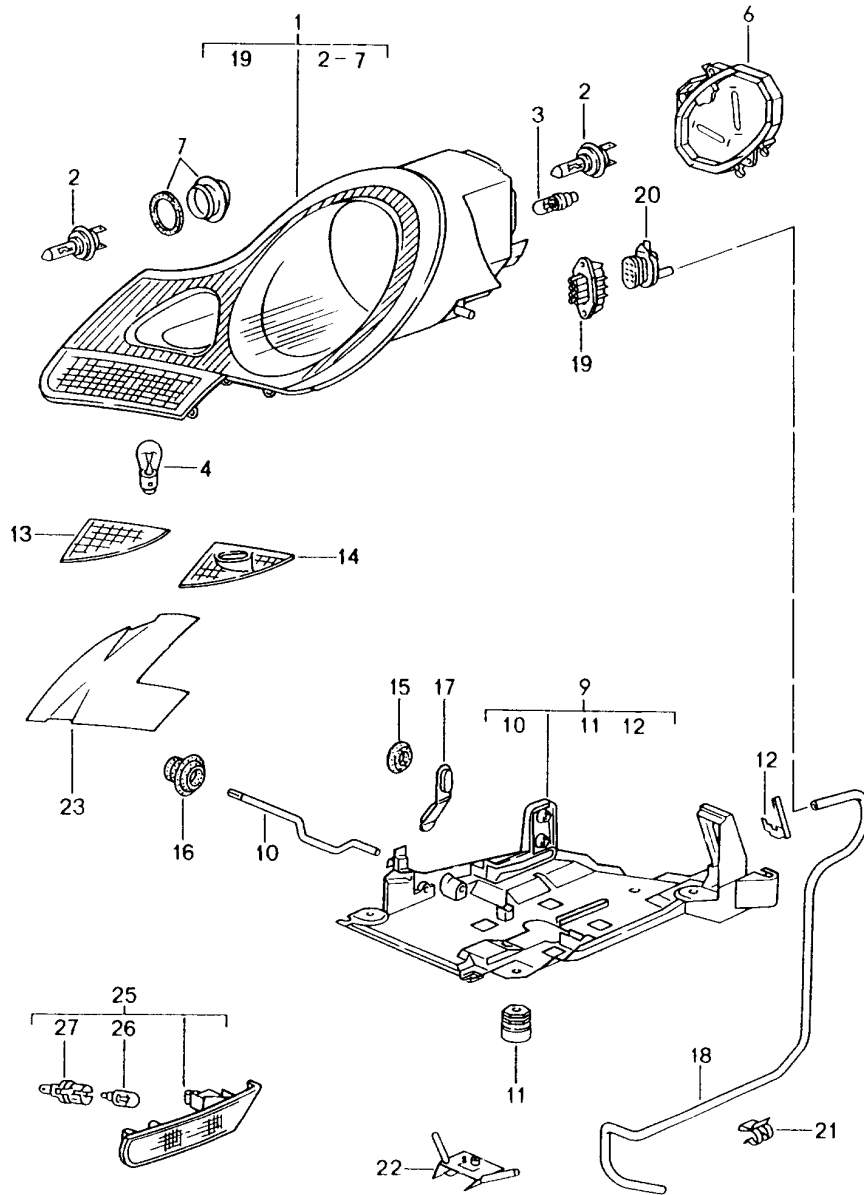

Model: 986 97

Model life 1997>>2004

Model: 986 97 Model life 1997>>2004

Pos	Part Number	Description	Remark	Qty	Model
		Headlamp Direction indicator light			
1	986 631 131 07	Headlamp	/L -02	1	
1	986 631 131 17	Headlamp	/L 03-	1	
1	986 631 132 07	Headlamp	/R -02	1	
1	986 631 132 17	Headlamp	/R 03-	1	
1	986 631 131 11	Headlamp	/L -02	1	M492
1	986 631 131 21	Headlamp	/L 03-	1	M492
1	986 631 132 11	Headlamp	/R -02	1	M492
1	986 631 132 21	Headlamp	/R 03-	1	M492
1	986 631 131 15	Headlamp	/L (J) 98-02	1	M492
1	986 631 132 15	Headlamp	/R (J) 98-02	1	M492
2	999 631 133 90	Halogen bulb H 7		2	
3	999 631 032 90	Bulb 5 W		2	
4	900 631 127 90	Bulb 21 W		2	
6	996 631 231 00	Protective cap Headlamp		2	
7	996 631 233 00	Protective cap Fog headlamp		2	
9	996 631 041 00	Mounting	/L	1	
(9)	996 631 042 00	Mounting	/R	1	
10	996 631 243 00	Clamping bow		2	
11	996 631 077 00	Fastening part		6	
12	996 631 245 00	Locking device Connector housing	/L	1	
(12)	996 631 246 00	Locking device Connector housing	/R	1	
13	996 631 035 00	Trim cover Orange	/L -02	1	
13	996 631 045 00	Trim cover White	/L 03-	1	
(13)	996 631 036 00	Trim cover Orange	/R -02	1	
(13)	996 631 046 00	Trim cover White	/R 03-	1	
14	996 631 035 01	Trim cover Orange	/L -02	1	M288
14	996 631 045 01	Trim cover White	/L 03-	1	M288
(14)	996 631 036 01	Trim cover Orange	/R -02	1	M288
(14)	996 631 046 01	Trim cover White	/R 03-	1	M288
		When required order also: Only for Model year 03 Headlamp Right			
-	996 631 299 00	Retaining strip for Trim cover	/R 03	1	
15	803 803 583 A	Stopper		2	
15	999 703 196 40	Lid		2	
16	999 703 413 40	Stopper		2	
(17)	993 631 170 03	Stopper		6	
18	996 631 641 02	Breather pipe F >>98VS6 02683	/L	1	
(18)	996 631 641 03	Breather pipe	/L	1