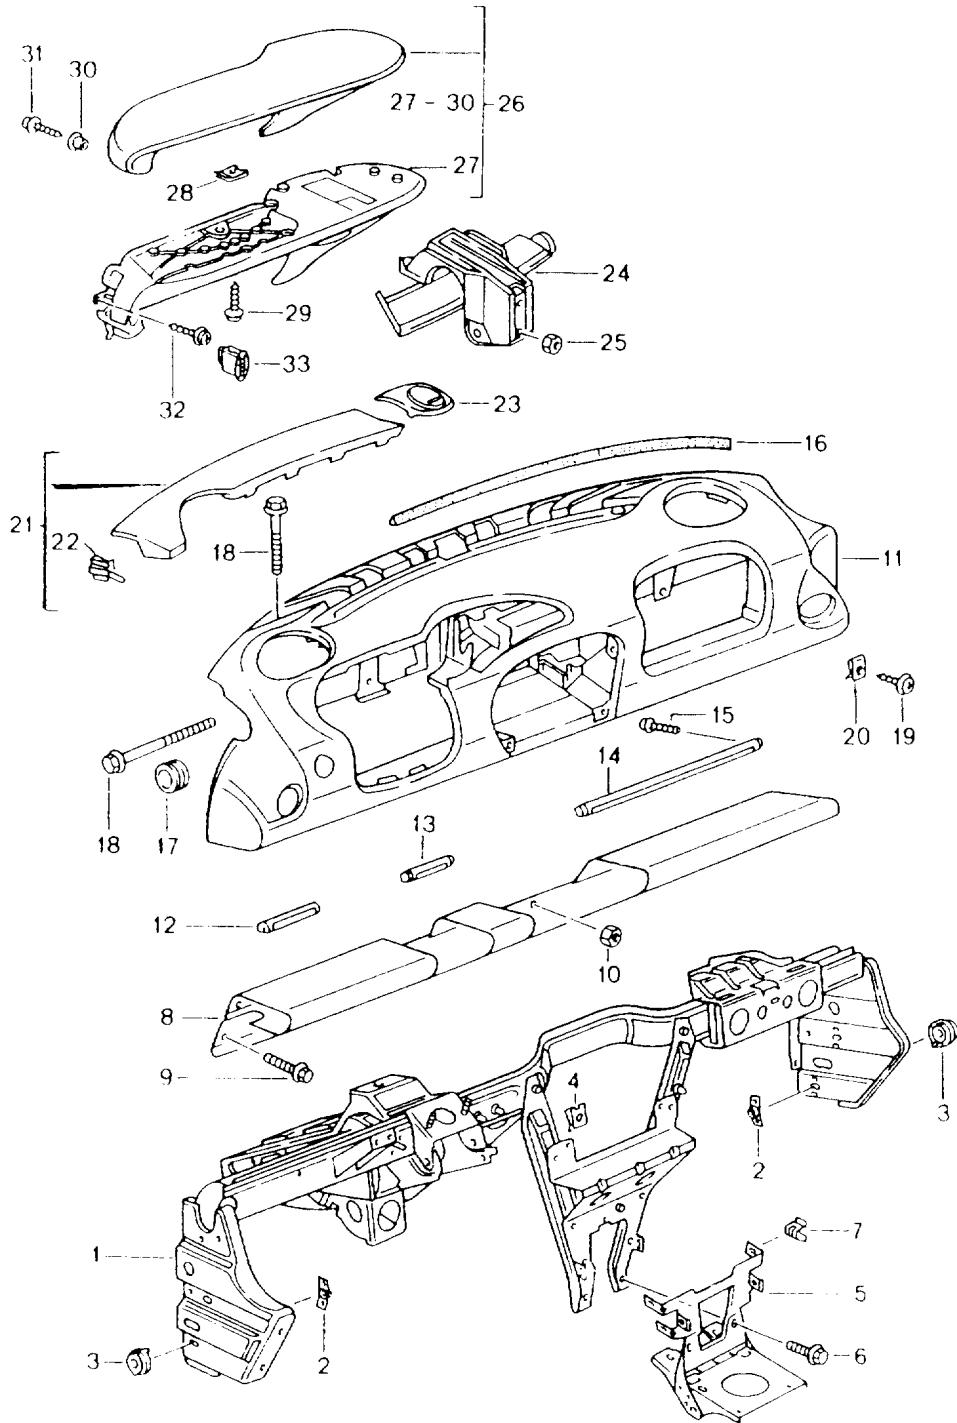

Model: 986 97

Model life 1997>>2004