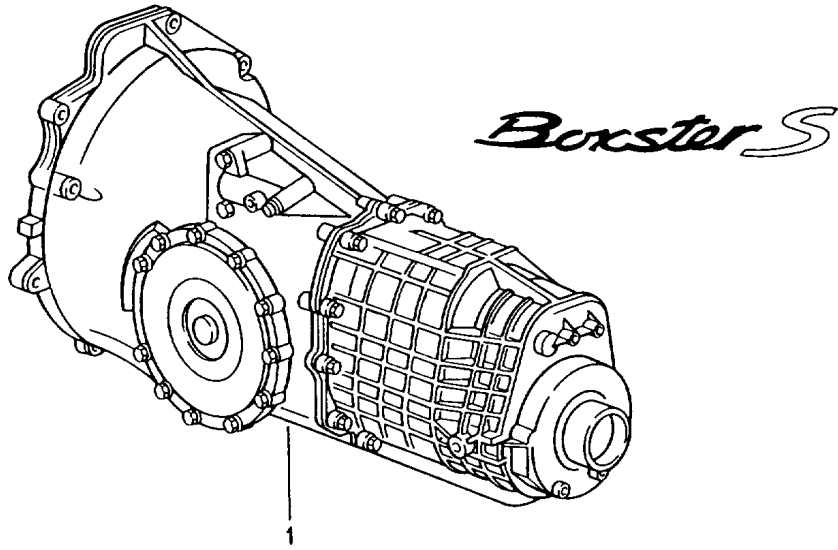

Model: 986 97

Model life 1997>>2004

Pos	Part Number	Description	Remark	Qty	Model
(14)	012 301 276 A	Cup		1	GFW
14A	012 311 429 M	Sleeve 23 X 37 X 28,3 Only for Transmission cover 012 301 205 N		1	
14A	012 311 429 P	Sleeve 23 X 39 X 28,3 Only for Transmission cover 012 301 205 P		1	
15	012 301 115	Stopper		2	
16	012 301 457 C	Shaft sealing ring 16 X 24 X 6		1	
18	012 301 268 E	Torx screw M 8 X 44	-02	13	
(18)	012 301 282 A	Torx screw M 8 X 48	03-	13	
(18)	9A7 002 079 00	Torx screw M 8 X 48	03-	13	
20	000 043 204 71	Transmission oil HYPOID 20 LTR. Container		X	

Model: 986 97

Model life 1997>>2004