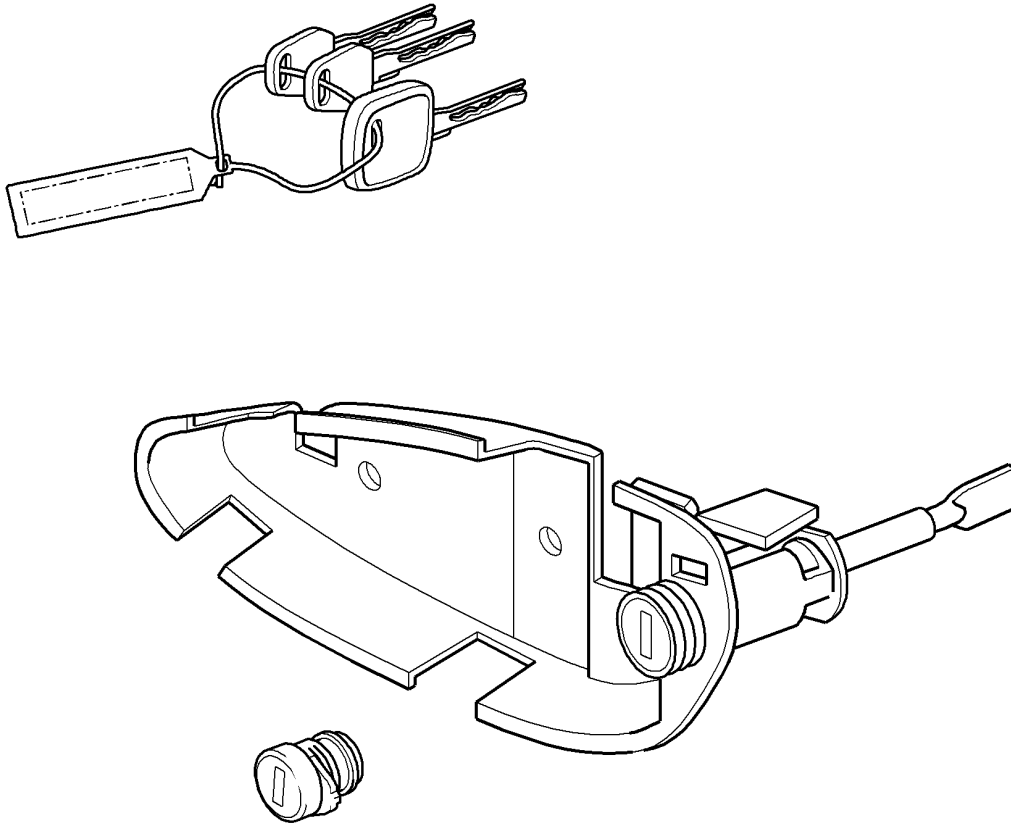

Model: 986 97

Model life 1997>>2004

Pos	Part Number	Description	Remark	Qty	Model
12	999 919 173 02	Height adjustment Countersunk-head screw 3,0 X 18		4	
13	999 650 248 40	Cap		2	
14	999 650 250 40	Pin connector socket 8-pole		2	
15	999 650 247 40	Slide 6-pole		2	
16	999 650 225 40	Pin 2,5		2	
17	999 652 960 40	Lid		2	
18	999 650 218 40	Pin connector socket 4-pole White		2	
20	999 652 570 22	Connector 0.5 - 1.0 QMM		X	
21	999 652 571 22	Connector 1.0 - 2.5 QMM		X	
22	999 652 918 40	Connector housing 6-pole for longitudinal adjustment And Height adjustment		2	
23	999 650 055 40	Pin connector socket 6-pole Lumbar support		2	
24	996 521 327 00	Cover Lumbar support Satin black		X	
25	996 613 955 00	Control button Seat adjuster Repair kit	02-	1	M437/438

Model: 986 97

Model life 1997>>2004