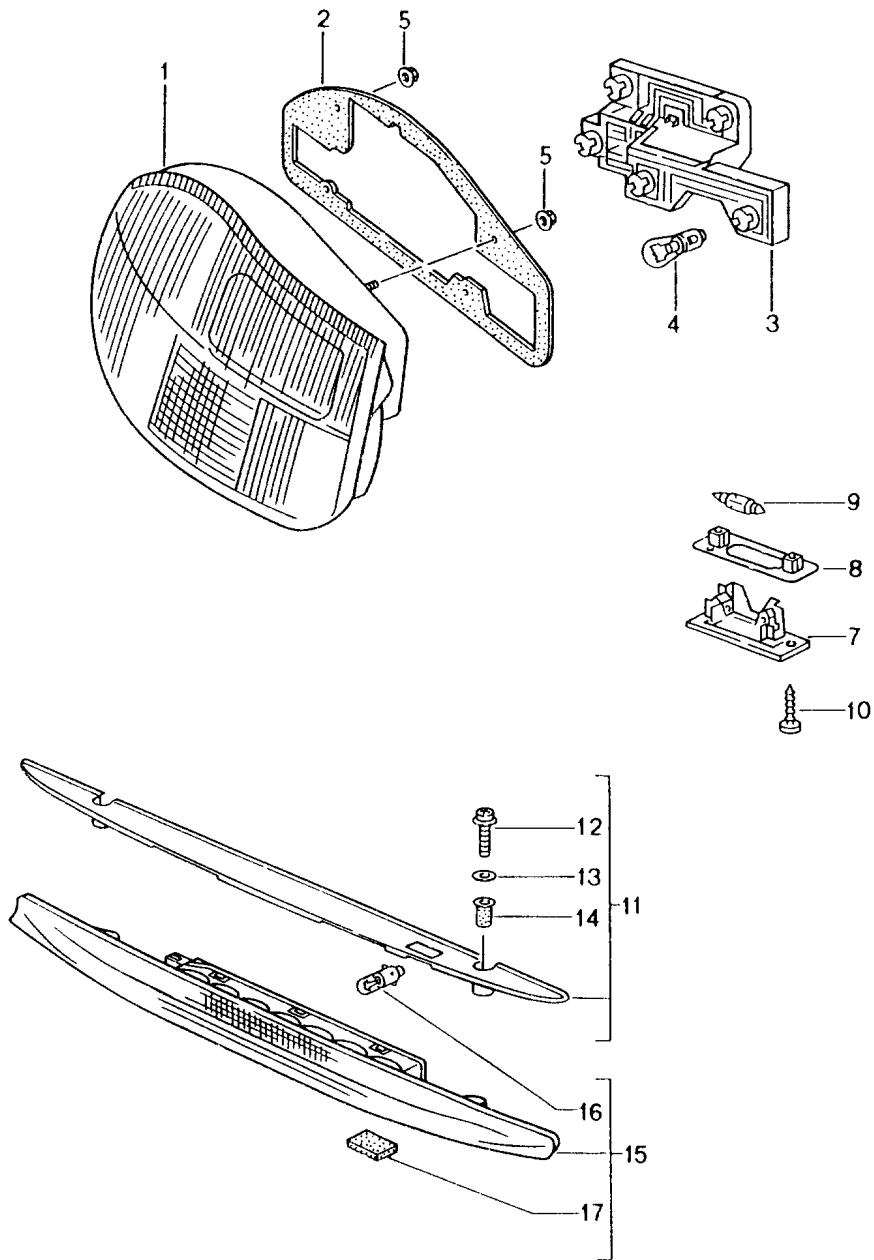

Model: 986 97

Model life 1997>>2004

Model: 986 97 Model life 1997>>2004

Pos	Part Number	Description	Remark	Qty	Model
1	986 631 441 02	Rear light License plate light Additional brake light Housing with Lens Use also: 986.631.440.00	/L -98	1	M602
(1)	986 631 442 02	Housing with Lens Use also: 986.631.440.00	/R -98	1	
1	986 631 441 03	Housing with Lens Use also: 986.631.440.00	/L -02	1	
1	986 631 441 04	Gasket Housing with Lens Use also: 986.631.440.01	/L -02	1	
(1)	986 631 442 03	Gasket Housing with Lens Use also: 986.631.440.01	/R -02	1	
1	986 631 445 03	Tail light housing with Lens Use also: 986.631.440.01	/L 03-	1	
(1)	986 631 446 03	Tail light housing with Lens Use also: 986.631.440.01	/R 03-	1	
2	986 631 440 00	Gasket 6 MM	-98	2	
2	986 631 440 01	Gasket 9 MM	98-	2	
3	986 631 451 00	Bulb holder	/L -02	1	
3	986 631 453 02	Bulb holder	/L 03-	1	
(3)	986 631 452 00	Bulb holder	/R -02	1	
(3)	986 631 454 02	Bulb holder	/R 03-	1	
-	999 650 079 40	Plug socket		2	
-	N 903 352 04	Connector		12	
4	900 631 127 90	Bulb 21 W White		X	
4	900 631 131 90	Bulb 21 W Yellow	03-	X	
4	900 631 104 90	Bulb 5 W		X	
5	999 076 056 02	Hexagon nut M 5		8	
7	964 631 620 00	License plate light		2	
	964 631 620 00 01C	Black			
8	993 631 166 00	Desk pad		2	
9	900 631 105 90	Bulb 5 W		2