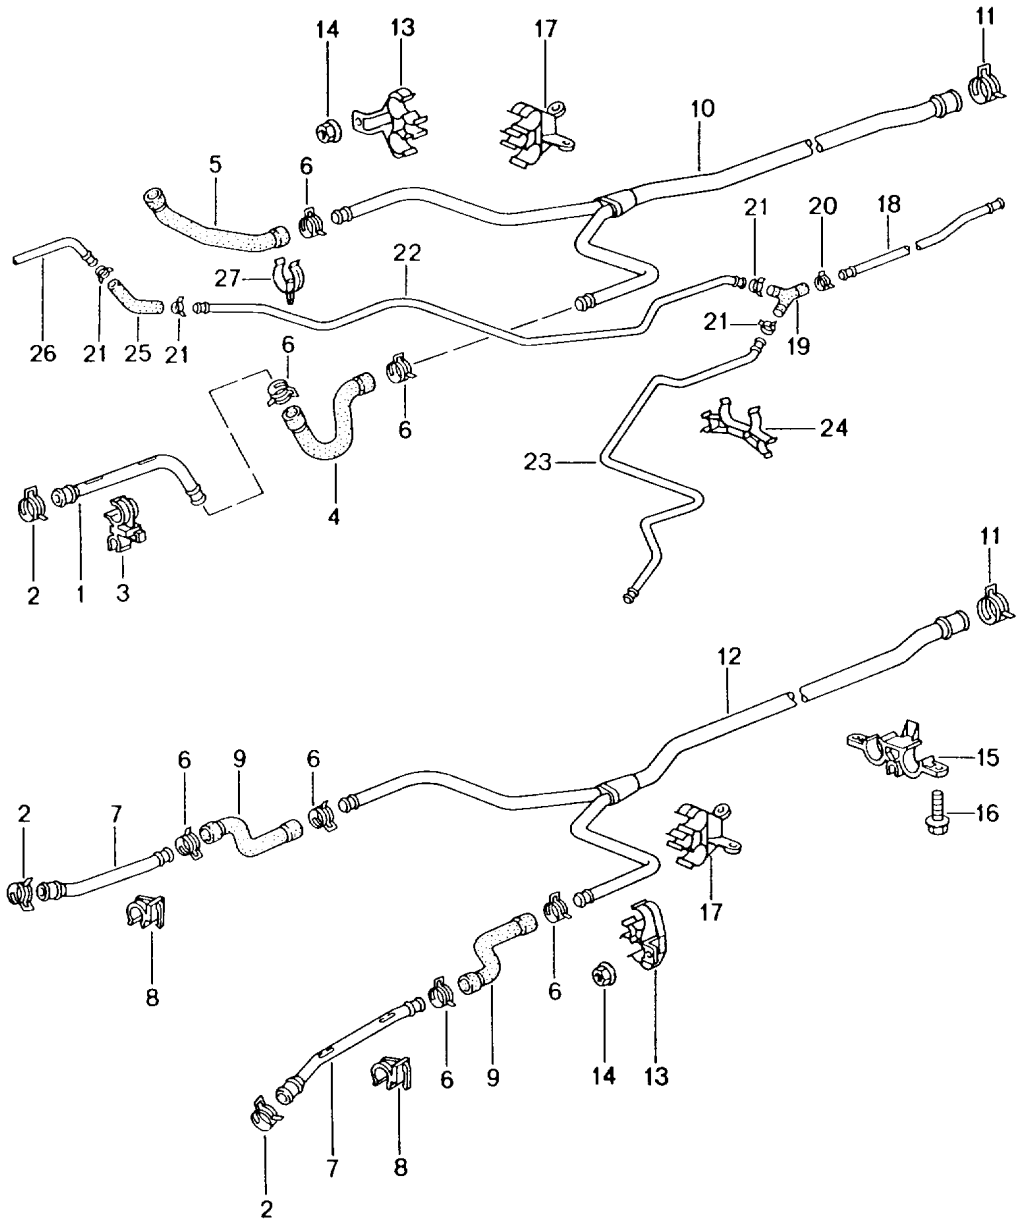

Model: 986 97

Model life 1997>>2004

Pos	Part Number	Description	Remark	Qty	Model
17	996 106 210 02	Vent line		1	
18	999 512 668 09	Hose clamp 49 X 12		2	
19		Connection piece See illustrations 1/04/00		X	

Model: 986 97

Model life 1997>>2004