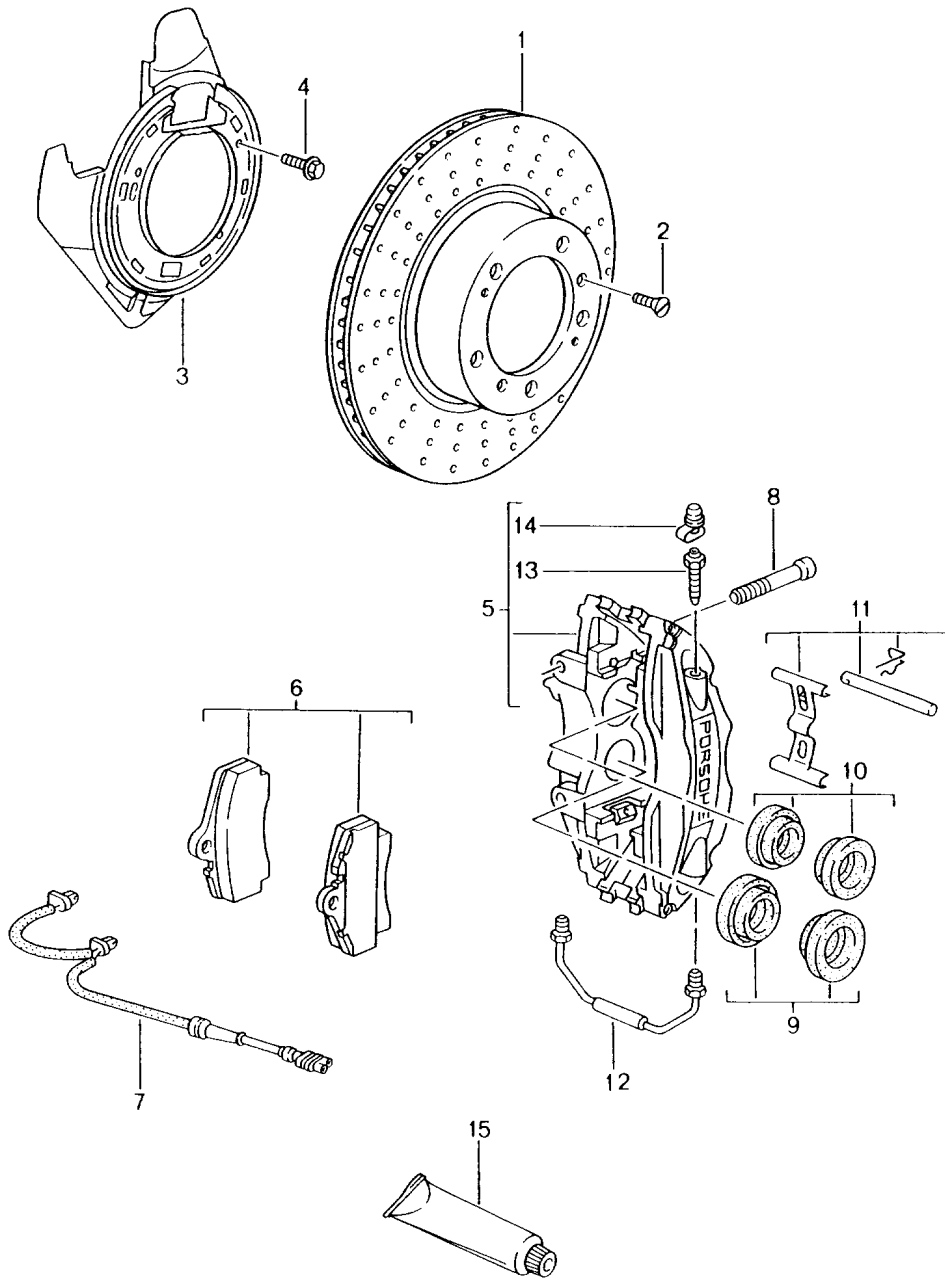

Model: 986 97

Model life 1997>>2004