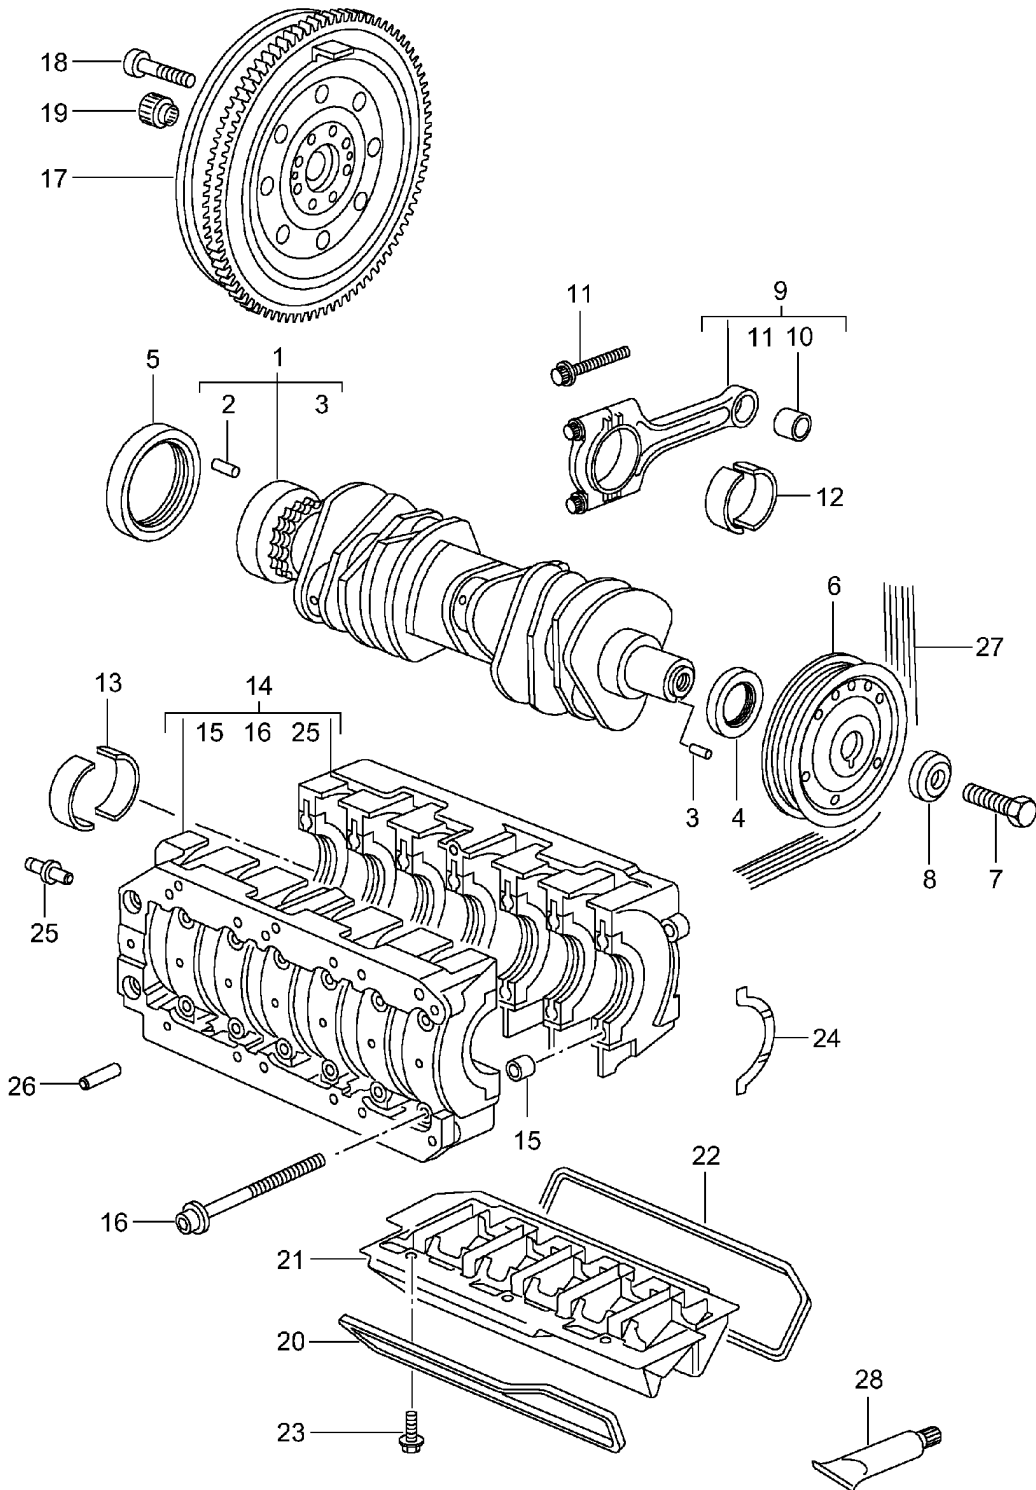

Model: 986 97

Model life 1997>>2004

Model: 986 97 Model life 1997>>2004

Pos	Part Number	Description	Remark	Qty	Model
		Crankshaft			M96.20 M96.21/22 M96.23/24
1	996 102 011 06	Crankshaft M >> 65X 23559 See technical information Group 1 NR. 8/00		1	M96.20
(1)	996 102 011 07	Crankshaft M 65X 23560 >> See technical information Group 1 NR. 8/00		1	M96.20
1	996 102 011 57	Crankshaft Rollenkette See technical information Group 1 NR. 8/00	00	1	M96.21/22
(1)	996 102 011 56	Crankshaft ZAHNKETTE See technical information Group 1 NR. 8/00	01-02 03-	1	M96.21/22 M96.23/24
(1)	996 102 011 58	Crankshaft ZAHNKETTE See technical information Group 1 NR. 8/00	01-02 03-	1	M96.21/22 M96.23/24
2	900 095 031 01	Roll pin 6,0 X 16		1	
3	900 012 154 00	Straight pin A 4,0 X 10	-01	1	
3	900 302 021 00	Straight pin A 4,0 X 10	02-	1	
4	999 113 475 40	Shaft sealing ring 40 X 62 X 10		1	
5	999 113 490 40	Shaft sealing ring 85 X 105 X 11		1	
5	997 101 212 00	Shaft sealing ring 85 x 105 x 11		1	
6	996 102 115 63	Pulley		1	
7	900 082 085 09	Hexagon-head bolt M 16 X 1,5 X 60		1	
8	996 102 315 50	Thrust washer		1	
(9)	996 103 975 01	Connecting rod Connecting rods Comprising: 6 Connecting rods See workshop manual 986 GR.1-1		1	
10	996 103 111 51	Connecting rod bush		6	
11	996 103 115 51	Connecting rod bolt		12	
11	997 103 115 01	Connecting rod bolt		12	
12	996 103 121 62	Connecting-rod bearing		12	
13	996 101 131 62	Crankshaft bearing Clip Upper right		14	M96.20
13	996 101 205 10	Crankshaft bearing Clip Upper left		14	M96.20
13		Crankshaft bearing		14	M96.21/22 M96.23/24