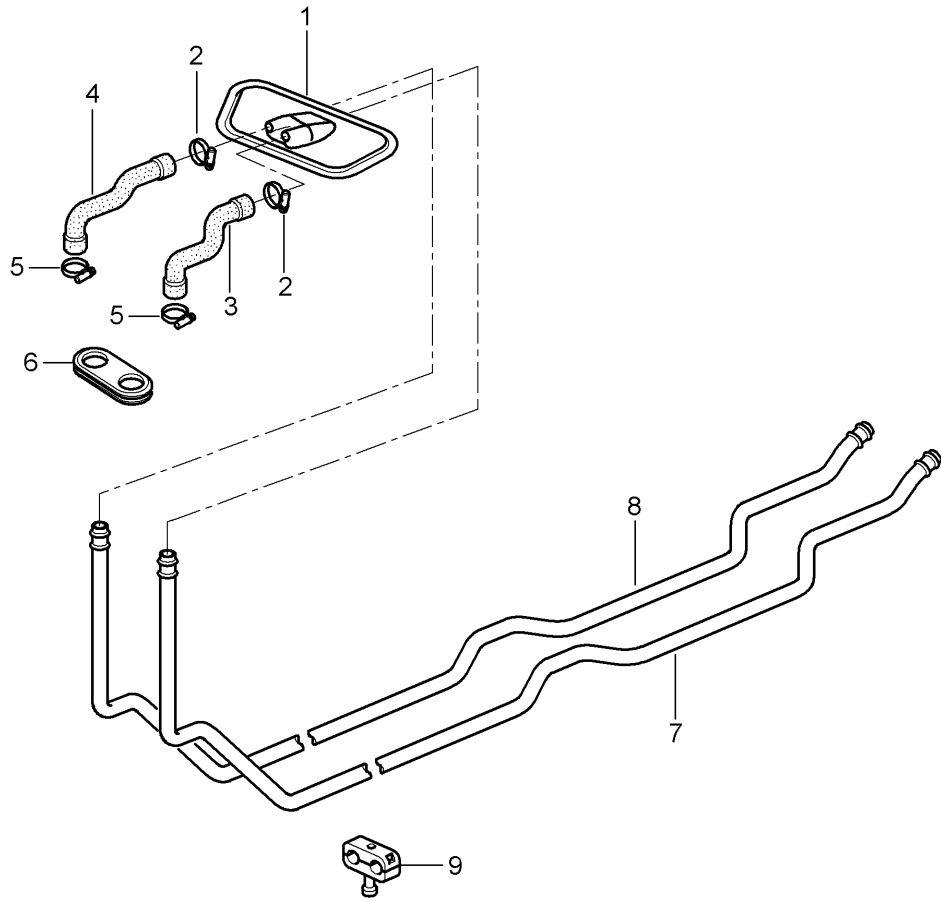

Model: 986 97

Model life 1997>>2004

Model: 986 97

Model life 1997>>2004

Pos	Part Number	Description	Remark	Qty	Model
		Heating system 1			
		Feed line			
		Return line			
(1)	996 572 263 02	Gasket	/LL	1	
(1)	996 572 263 03	Gasket	/RL	1	
2	999 512 441 02	Hose clamp		1	
3	996 572 585 00	Heater hose	/LL	1	
3	996 572 585 04	Heater hose	/LL	1	
3	997 572 555 00	Heater hose	/LL	1	
(3)	996 572 585 01	Heater hose	/RL	1	
(3)	996 572 585 05	Heater hose	/RL	1	
(3)	997 572 555 01	Heater hose	/RL	1	
4	996 572 583 00	Heater hose	/LL	1	
4	996 572 583 04	Heater hose	/LL	1	
4	997 572 553 00	Heater hose	/LL	1	
(4)	996 572 583 01	Heater hose	/RL	1	
(4)	996 572 583 05	Heater hose	/RL	1	
(4)	997 572 553 01	Heater hose	/RL	1	
5	999 512 441 02	Hose clamp		1	
6	996 572 765 01	Grommet		1	
7	986 572 683 01	Hot air duct		1	
7	986 572 683 02	Hot air duct		1	
8	986 572 681 01	Hot air duct		1	
9	999 511 230 40	Cable holder		4	
-	999 511 232 41	Rubber mounting		4