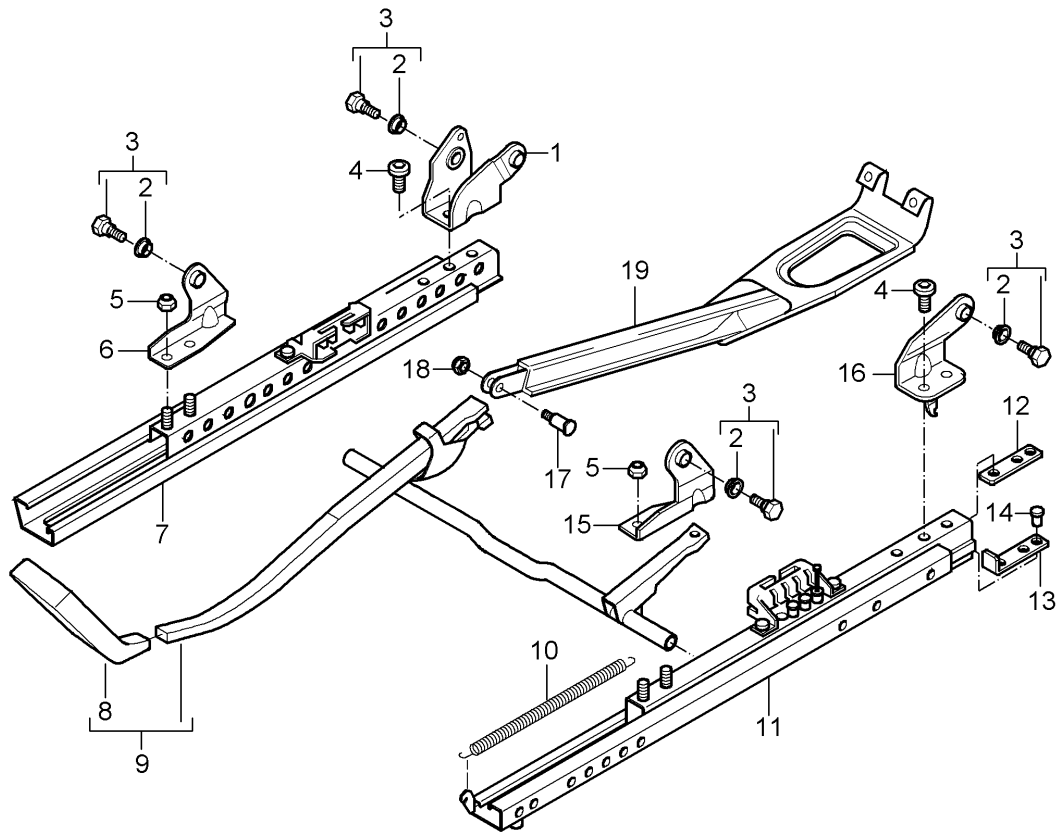

Model: 986 97

Model life 1997>>2004

Pos	Part Number	Description	Remark	Qty	Model
19	996 521 675 00	Adjusting mechanism	/L	1	
(19)	996 521 676 00	Adjusting mechanism	/R	1	
20	986 521 683 00	Bowden cable		2	
21	999 919 180 07	Countersunk-head screw M 5 X 18		2	

Model: 986 97

Model life 1997>>2004