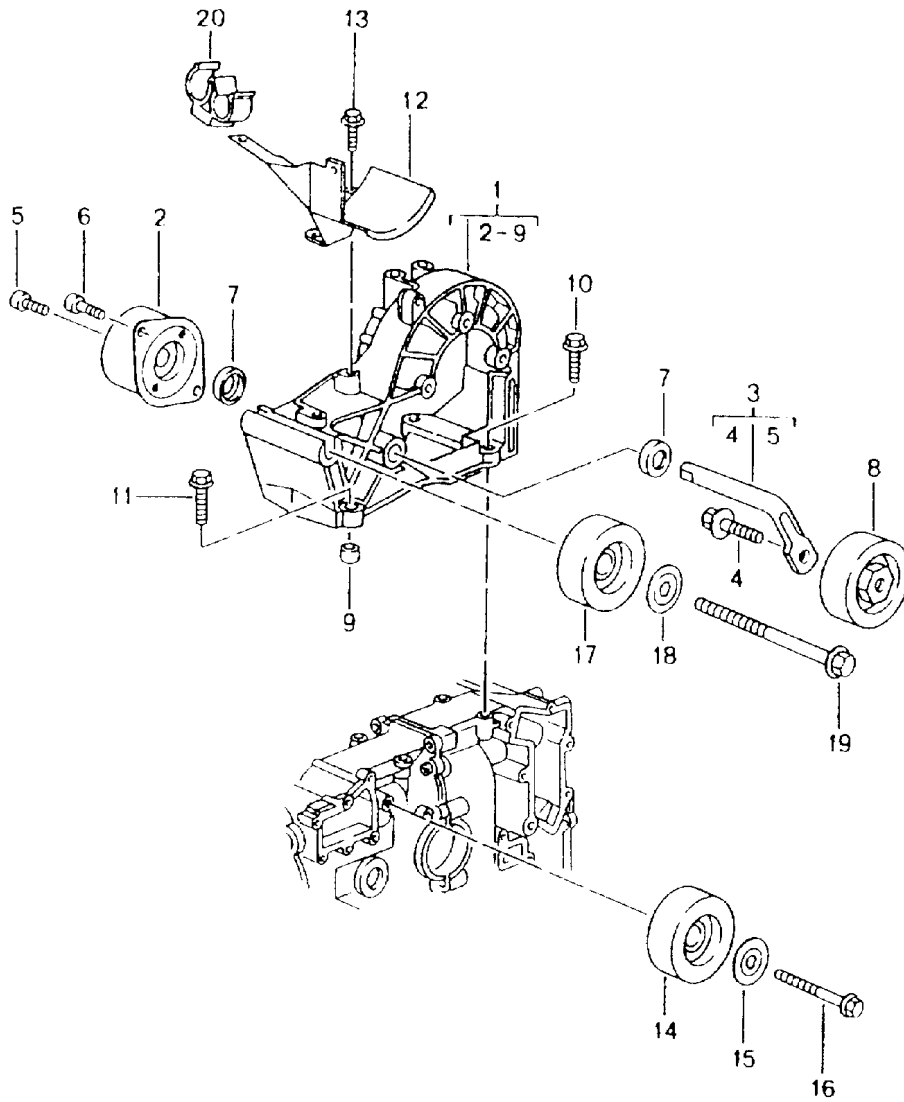

Model: 986 97

Model life 1997>>2004

Model: 986 97 Model life 1997>>2004

Pos	Part Number	Description	Remark	Qty	Model
		Belt tensioner			M96.20
		Belt drive			M96.21/22
					M96.23/24
1	996 102 016 67	Bracket	-03	1	M96.20/21
					M96.22
1	996 102 016 69	Bracket	03-	1	M96.23/24
2	996 102 260 50	Tensioner		1	
3	996 102 360 51	Lever		1	
4	999 072 039 09	Hexagon-head bolt M 10 X 30	-98	1	
4	999 072 041 09	Hexagon-head bolt M 10 X 30		1	
5	900 067 117 09	Pan-head screw M 6 X 16		1	
6	999 067 045 09	Pan-head screw M 8 X 22		2	
7	996 102 365 50	Dust boot		2	
8	996 102 117 53	Tensioning roller	-98	1	
8	996 102 117 56	Tensioning roller		1	
(8)	996 102 117 57	Tensioning roller		1	
9	999 095 064 00	Dowel sleeve 12 M 6 X 13		2	
10	900 378 022 09	Hexagon-head bolt AM 8 X 25		2	
11	900 378 108 09	Hexagon-head bolt AM 8 X 35		2	
12	996 102 211 05	Cover		1	
13	900 378 163 09	Hexagon-head bolt M 6 X 16		2	
14	996 102 119 54	Deflection roller		1	M96.20
14	996 102 119 55	Deflection roller		1	M96.21/22
14	996 102 119 58	Deflection roller		1	M96.20/21/22
					M96.23/24
15	996 102 127 50	Cover disc	-98	1	M96.20
15	996 102 127 52	Cover disc		1	M96.20
15	996 102 127 54	Cover disc		1	M96.20
15	996 102 127 51	Cover disc	99	1	M96.20
15	996 102 127 52	Cover disc	-02	1	M96.21/22
15	996 102 127 54	Cover disc	03-	1	M96.23/24
16	900 378 150 09	Hexagon-head bolt AM 8 X 55		1	M96.20
(16)	900 378 056 02	Hexagon-head bolt AM 8 X 60		1	M96.21/22
					M96.23/24
17	996 102 118 52	Deflection roller		1	M96.20
17	996 102 118 53	Deflection roller		1	M96.21/22
					M96.23/24
17	996 102 118 56	Deflection roller		1	
18	996 102 125 50	Cover disc	-98	1	M96.20
18	996 102 125 51	Cover disc	99	1	M96.20
18	996 102 125 52	Cover disc	00-	1	M96.21/22
18	996 102 125 53	Cover disc	03-	1	M96.23/24
19	900 378 181 09	Hexagon-head bolt M 10 X 145		1	
20	964 573 471 00	Support		1	
(20)	964 573 471 01	Support		1