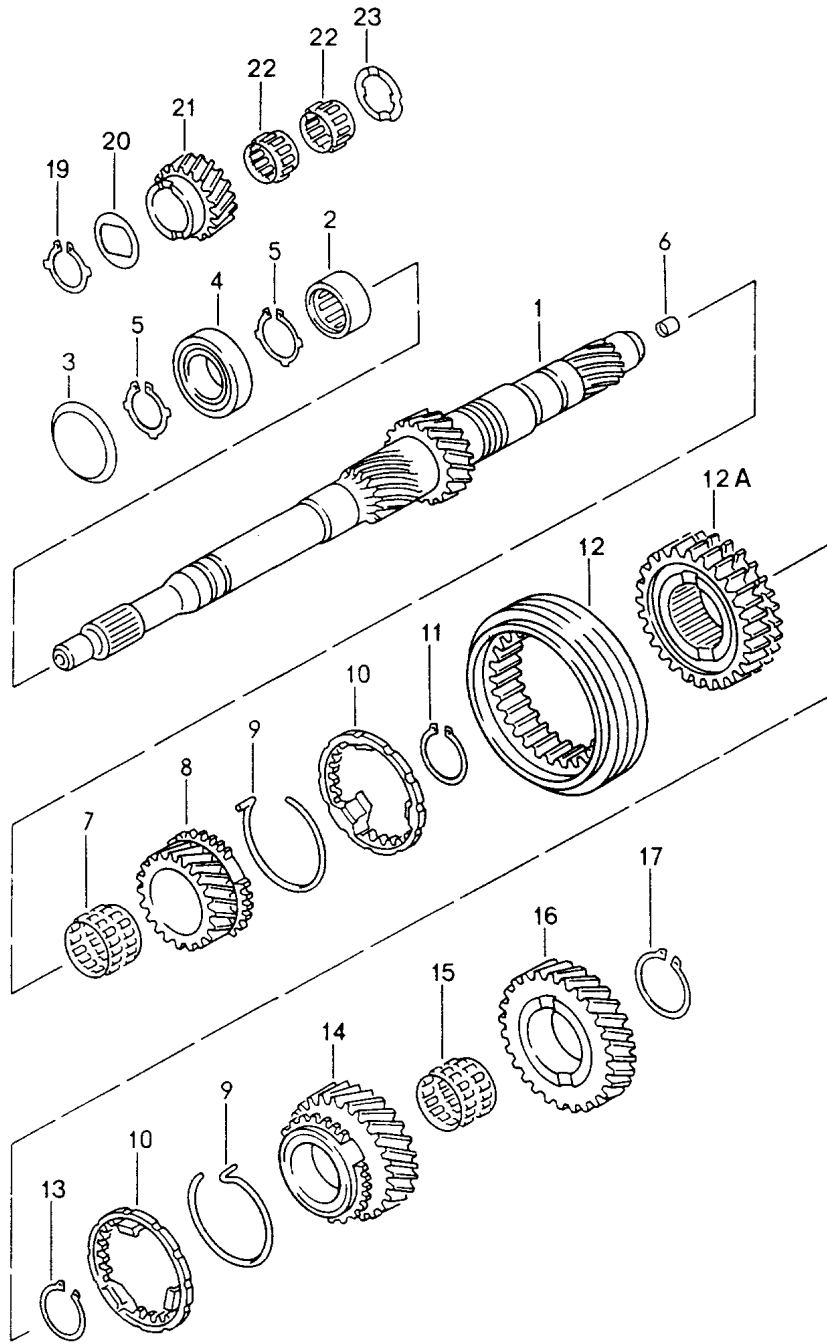

Model: 986 97

Model life 1997>>2004

Model: 986 97 Model life 1997>>2004

Pos	Part Number	Description	Remark	Qty	Model
		Gears and shafts	-99		G86.00
		Transmission	00-		G86.01
		Classification letter			CWA/DVY/EFD
		Attention			GDW/GFW
1	012 311 105 AG	Drive shaft		1	
2	012 311 123 D	Needle sleeve		1	
		27 X 41 X 23			
3	012 311 443	Cup spring		1	
		42 X 58 X 2			
4	012 311 445 E	Deep-groove ball bearing	-03	1	
		25 X 58 X 16			
(4)	012 311 445 G	Deep-groove ball bearing	04-	1	
		25 X 58 X 16			
5	N 902 941 02	Circlip		X	
		24,9 X 1,45			
(5)	N 902 941 14	Circlip		X	
		24,9 X 1,54			
(5)	N 902 941 15	Circlip		X	
		24,9 X 1,63			
(5)	N 902 941 16	Circlip		X	
		24,9 X 1,72			
(5)	N 902 941 17	Circlip		1	
		24,9 X 1,81			
(5)	N 902 941 18	Circlip		X	
		24,9 X 1,9			
(5)	N 902 941 19	Circlip		X	
		24,9 X 1,99			
(5)	N 902 941 20	Circlip		X	
		24,9 X 2,08			
(5)	N 902 941 11	Circlip		X	
		24,9 X 2,17			
6	012 311 111 A	Sleeve		1	
		13 X 14 X 10,8			
7	012 311 213 J	Needle cage		1	
		38 X 43 X 29,5			
8	012 311 285 BJ	Shifting gear		1	CWA/DVY/EFD
		3rd gear			GDW
		Z = 40 : 28			
(8)	012 311 131 CB	Shifting gear		1	GFW
		3rd gear			
		Z = 40 : 28			
9	012 311 312 A	Spring		2	CWA
		3rd/4th gear			
		G >> 10 05 8			
(9)	012 311 312 D	Spring		2	DVY/EFD/GDW
		3rd/4th gear			
		G 11 05 8 >>			
(9)	01X 311 312 A	Retaining spring		2	GFW
		3rd/4th gear			
10	012 311 295 D	Synchroniser ring		2	CWA
		3rd/4th gear			
		G >> 10 05 8			
(10)	012 311 295 F	Synchroniser ring		2	DVY/EFD/GDW
		3rd/4th gear			
		G 11 05 8 >>			
(10)	01X 311 295 J	Synchroniser ring		2	GFW
		3rd/4th gear			
11	N 902 945 01	Circlip		1	
		38 X 2			
12	012 311 315 B	Operating sleeve		1	CWA/DVY/EFD
		3rd/4th gear			GDW
(12)	01X 311 315	Operating sleeve		1	GFW