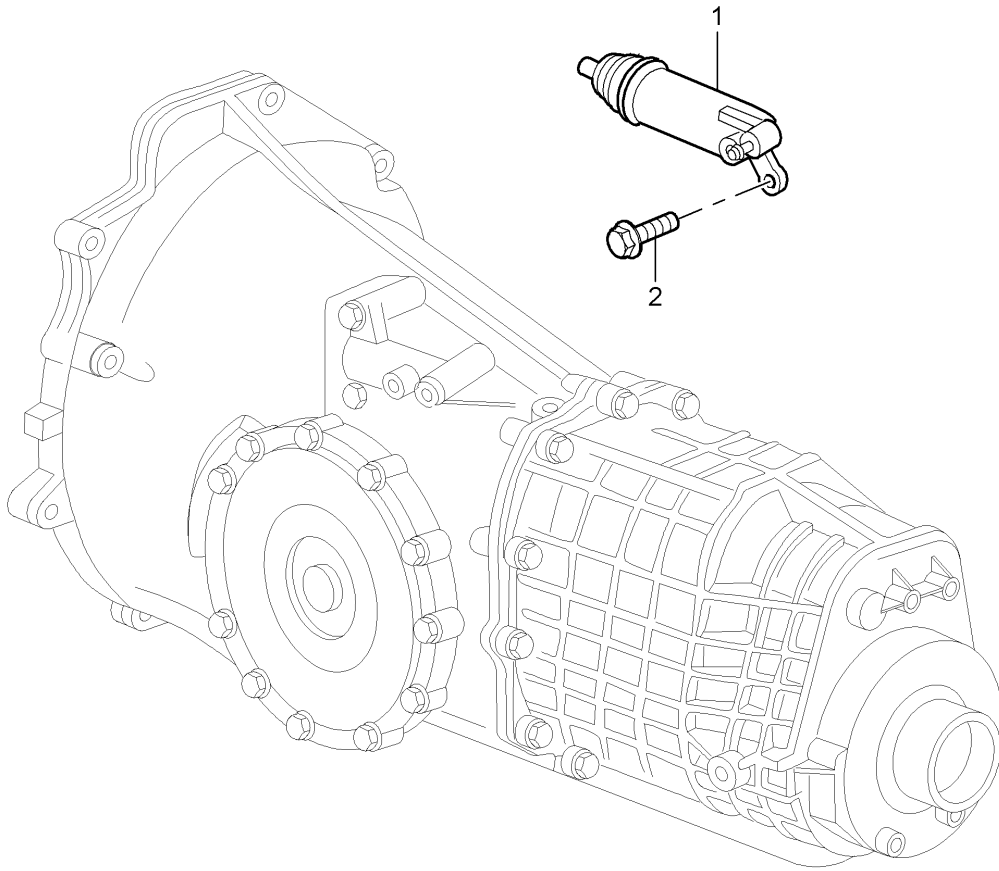

Model: 986 97

Model life 1997>>2004

Pos	Part Number	Description	Remark	Qty	Model
		Clutch release			G86.00/01
1	8E0 721 257 F	Clutch operating cylinder		1	
1	8E0 721 257 B	Clutch operating cylinder		1	
1	8E0 721 257 M	Clutch operating cylinder		1	
		Use also:			
		986 423 113 25			
		986 423 677 25			
2	N 090 316 5	Combination screw M 8 X 30 Z1		2	
2	900 075 506 01	Combination screw M 8 X 30 Z1		2	

Model: 986 97

Model life 1997>>2004