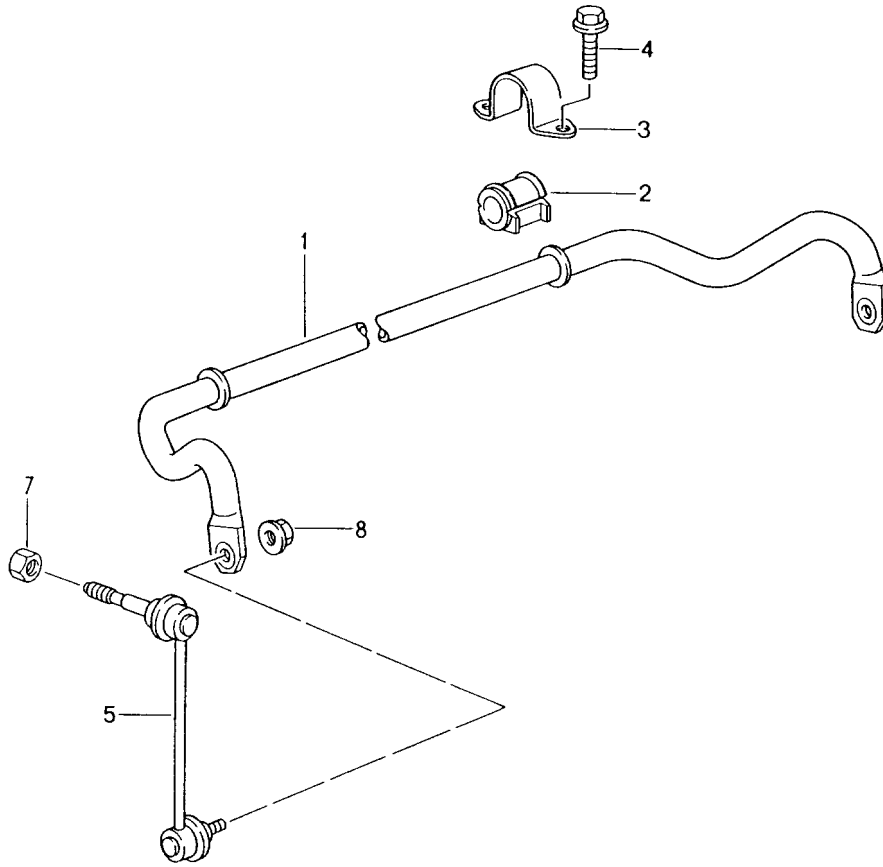

Model: 986 97

Model life 1997>>2004