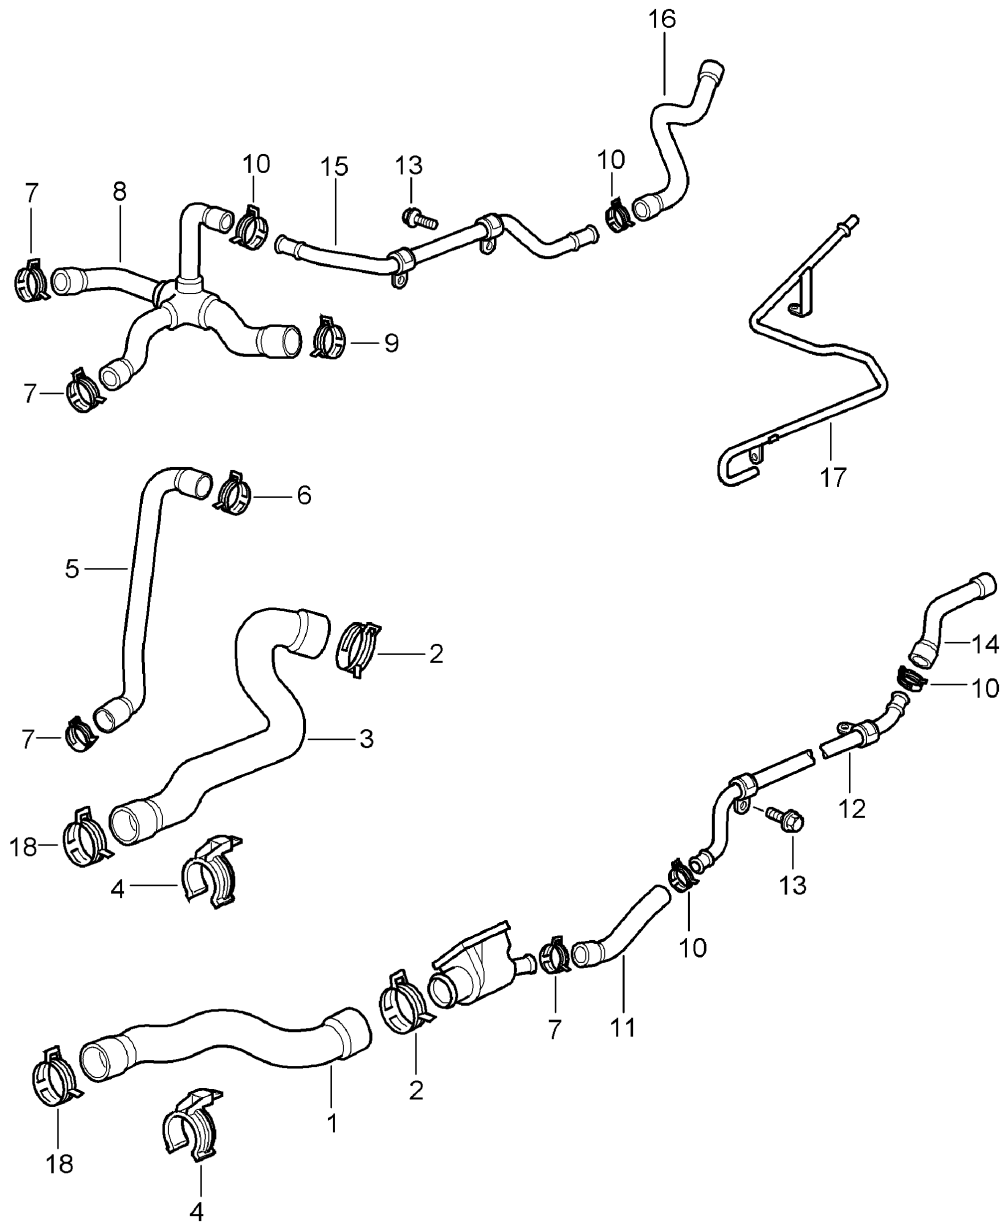

Model: 986 97

Model life 1997>>2004

Pos	Part Number	Description	Remark	Qty	Model
		Water pump			
		Thermostat housing			
1	996 106 011 53	Water pump		1	
1	996 106 011 54	Water pump		1	
1	996 106 011 55	Water pump		1	
1	996 106 011 56	Water pump		1	
1	996 106 011 57	Water pump		1	
2	996 106 340 51	Gasket		1	
3	900 378 013 09	Hexagon-head bolt M 6 X 25		5	
4	900 378 177 09	Hexagon-head bolt M 6 X 30		2	
5	996 106 121 53	Lid		1	
5	996 106 121 55	Lid		1	
5	996 106 013 59	Thermostat		1	
6	996 106 125 52	Thermostat insert		1	
7	996 106 326 50	Gasket		1	
8	900 378 030 09	Hexagon-head bolt M 6 X 20		4	
9	996 106 103 50	Dowel sleeve 8,2 X 7		2	

Model: 986 97

Model life 1997>>2004