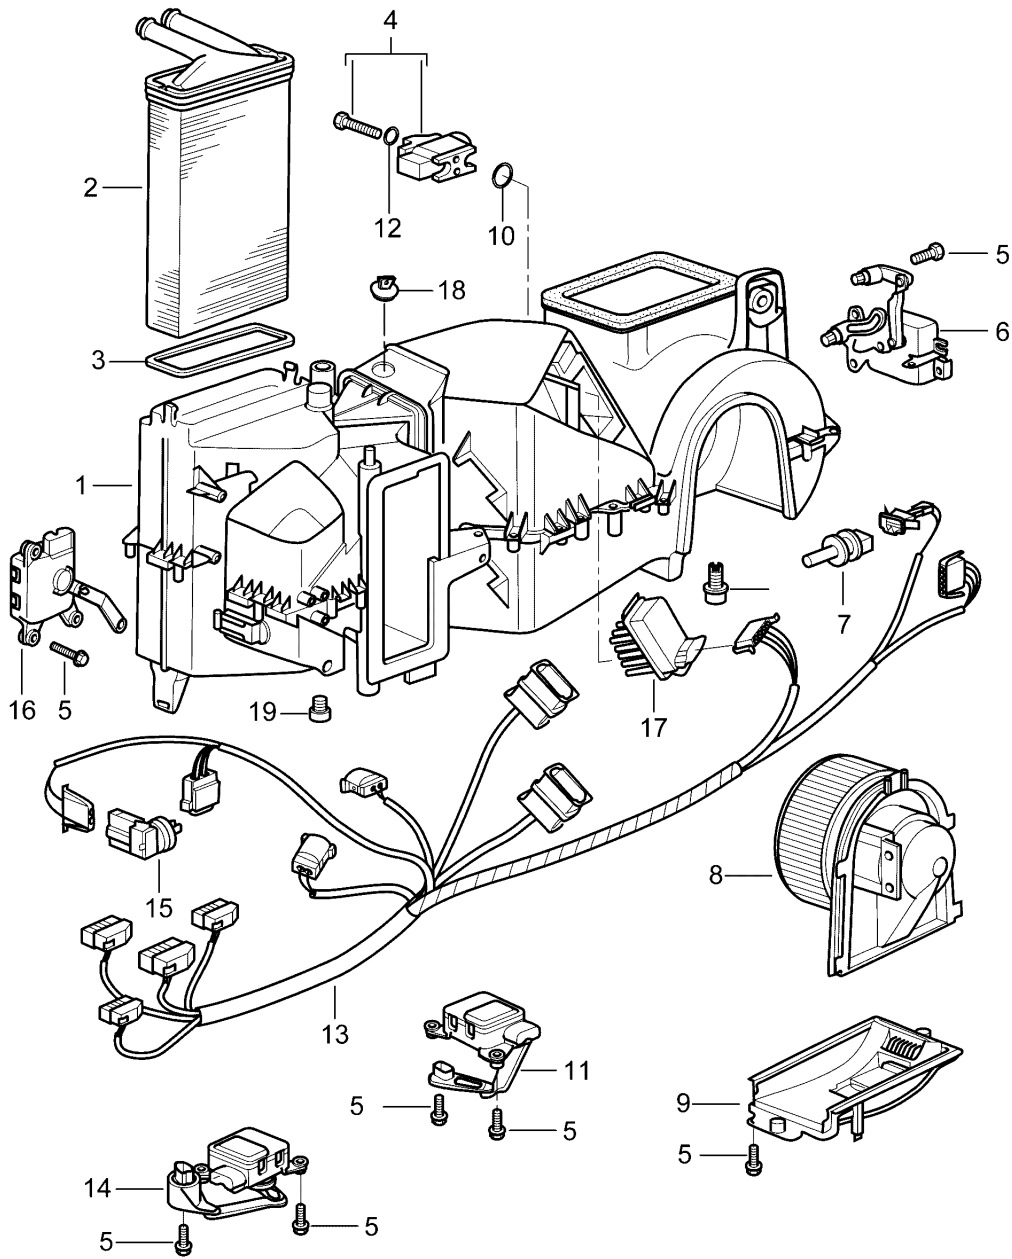

Model: 986 97

Model life 1997>>2004

Model: 986 97

Model life 1997>>2004

Pos	Part Number	Description	Remark	Qty	Model
		Air conditioner Single parts			M573
1	996 573 901 02	Air conditioner without Heat exchanger with Evaporator	/LL	1	
1	996 573 901 01	Air conditioner without Heat exchanger with Evaporator	/RL	1	
2	996 572 129 00	Heat exchanger		1	
2	997 572 129 00	Heat exchanger		1	
3	996 572 913 00	Gasket		1	
4	996 573 929 01	Expansion valve		1	
5	900 143 093 01	Combination screw ST4,8X19-C		2	
6	996 573 915 00	Electric motor Central valve	/LL	1	
6	996 573 915 01	Electric motor Central valve	/RL	1	
7	1J0 907 543 B	Temperature sensor		1	
8	996 572 903 02	Blower	/LL -99	1	
-	000 043 300 99	Use also: Parts kit		1	
8	996 624 107 01	Blower	/LL 00-	1	
8	996 572 903 03	Blower	/RL -99	1	
-	000 043 300 99	Use also: Parts kit		1	
8	996 624 108 01	Blower	/RL 00-	1	
9	996 573 905 00	Lid		1	
10	999 707 596 40	O-ring 14X1,82		1	
11	996 573 919 00	Electric motor Temperature valve	/LL	1	
11	996 573 919 01	Electric motor Temperature valve	/RL -10	1	
11	996 573 919 03	Electric motor Temperature valve Identification Red	/RL 10- 03	1	
12	999 707 534 41	O-ring 17X2,00		1	
13	996 612 047 00	Wiring harness	/LL -98	1	
13	996 612 047 01	Wiring harness	/LL 99-	1	
13	996 622 047 00	Wiring harness	01-	1	
(13)	996 612 048 00	Wiring harness	/RL -98	1	
(13)	996 612 048 01	Wiring harness	/RL 99-	1	
(13)	996 622 048 00	Wiring harness	/RL 01-	1	
14	996 573 917 00	Electric motor Defroster flap Green	/LL	1	
(14)	996 573 917 01	Electric motor Defroster flap	/RL -10 03	1	
(14)	996 573 917 03	Electric motor Defroster flap Identification Green	/RL 10- 03	1	
15	1H0 907 543 A	Temperature sensor		1	
16	996 573 921 00	Electric motor Air flow sensor plate Yellow	/LL	1	