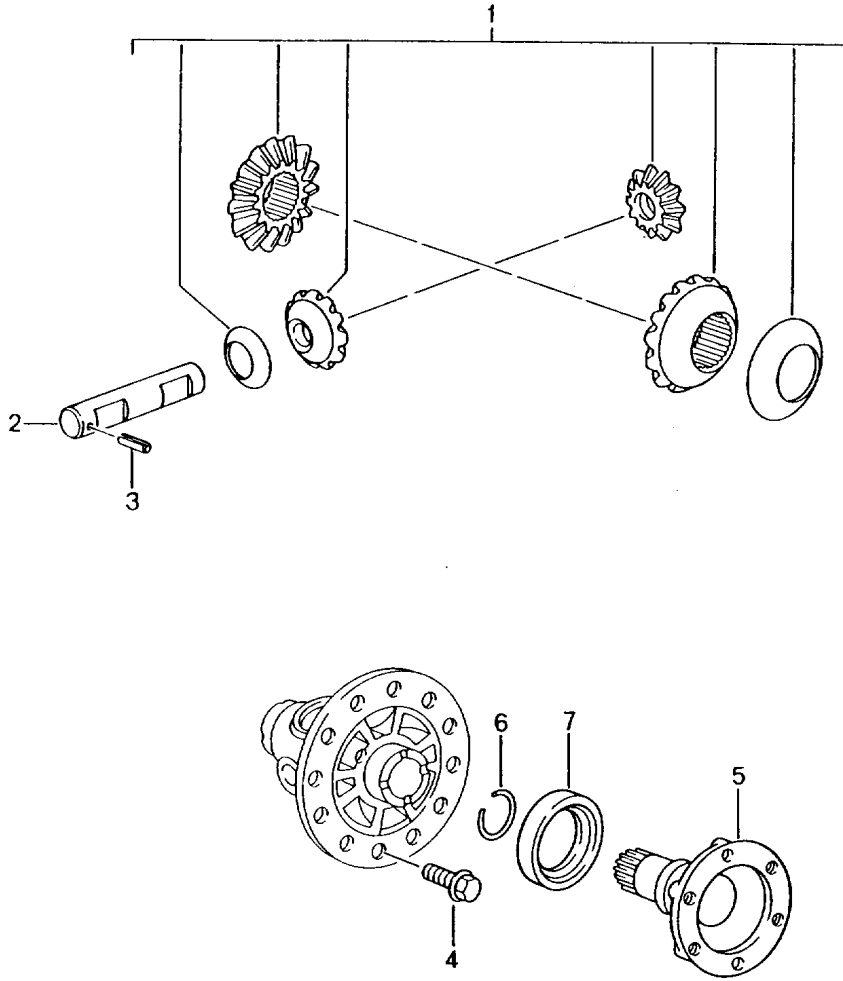

Model: 986 97

Model life 1997>>2004

Model: 986 97

Model life 1997>>2004

Pos	Part Number	Description	Remark	Qty	Model
1	996 332 922 00	Differential Differential pinions 1 set	00-	1	G86.20
2	996 332 205 00	Differential bolt		1	
3	900 309 038 01	Pin 5 X 16		1	
4	996 332 276 00	Hexagon-head bolt M 12 X 1,25 X 22,5		12	
5	996 332 209 00	Joint flange		2	
6	996 332 249 00	Circlip 35 X 2,5		2	
7	999 113 347 40	Shaft sealing ring 48 X 68 X 10		2