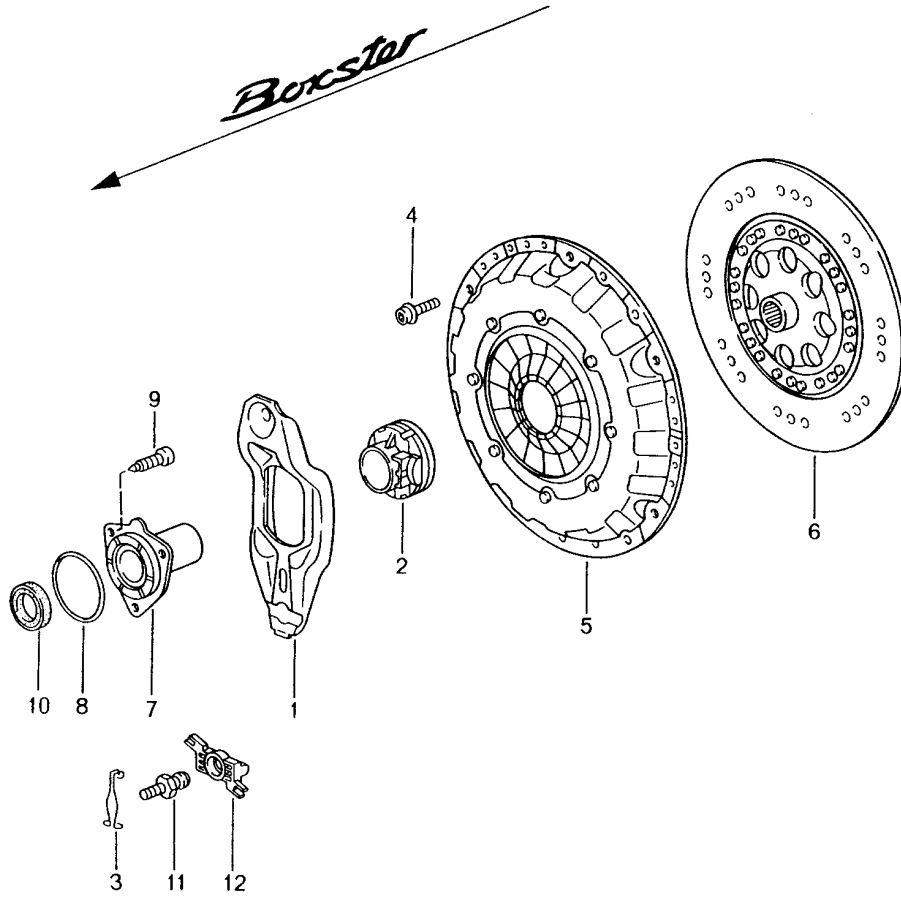

Model: 986 97

Model life 1997>>2004

Model: 986 97 Model life 1997>>2004

Pos	Part Number	Description	Remark	Qty	Model
		Clutch			M96.20/22/23
1	012 141 719 B	Clutch release lever		1	
2	012 141 165 E	Clutch release bearing		1	
3	012 141 741	Retainer spring		1	
4	900 067 131 02	Pan-head screw M 8 X 16		6	
(4)	999 073 458 01	Screw M 8 X 16		6	
5	986 116 028 03	Pressure plate	-99	1	M96.20
5	986 116 028 04	Pressure plate	00-	1	M96.22/23
6	986 116 014 06	Clutch plate	-03	1	
6	986 116 014 08	Clutch plate		1	
7	012 141 180 B	Guide sleeve		1	
8	N 903 542 01	O-ring 56,8 X 2,6		1	
9	N 903 663 01	Pan-head screw M 8 X 22		3	
10	016 311 113 C	Radial shaft seal		1	
11	012 141 777 D	Ball pin		1	
12	012 141 751 A	Intermediate piece		1	
(12)	012 141 751 B	Intermediate piece		1	
-	986 116 911 00	Repair kit for Clutch		1	M96.20
-	986 116 028 03	Comprising: Pressure plate		1	
-	986 116 014 06	Clutch plate		1	
-	012 141 165 E	Clutch release bearing		1	
-	986 116 911 01	Repair kit for Clutch		1	M96.22 M96.23
-	986 116 028 04	Comprising: Pressure plate		1	
-	986 116 014 06	Clutch plate		1	
-	012 141 165 E	Clutch release bearing		1	