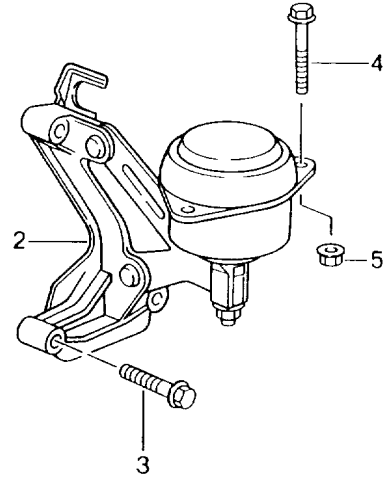

Model: 986 97

Model life 1997>>2004