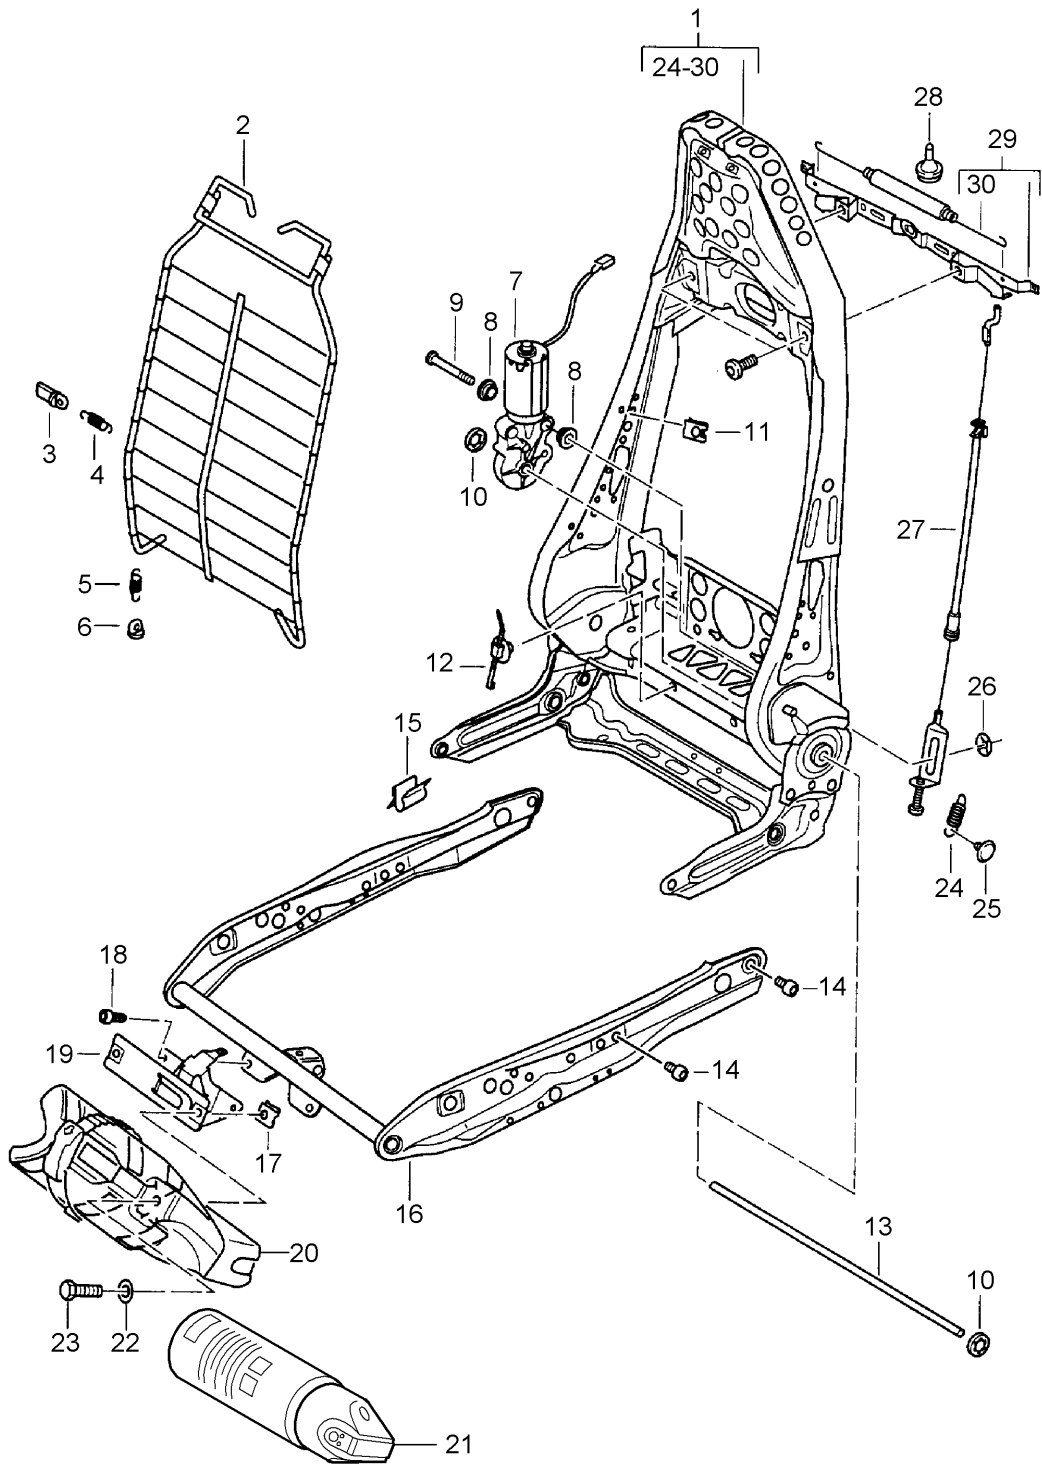

Model: 986 97

Model life 1997>>2004

Model: 986 97

Model life 1997>>2004

Pos	Part Number	Description	Remark	Qty	Model
		Backrest frame			BOXSTER
		Seat frame			
		Standard seat			
		Comfort seat			
1	986 521 327 03	Backrest frame		2	
2	996 521 355 01	Mat		2	
3	996 521 367 00	Support		8	
4	996 521 333 00	Spring		4	
		Centre			
5	996 521 331 01	Spring		4	
6	996 521 365 00	Support		4	
		Lower			
7	996 624 321 00	Engine		2	
		Seating position control for backrest adjustment			
(7)	996 624 331 00	Engine		2	M537/538
		Seating position control for backrest adjustment			
8	999 924 129 40	Bush		4	
		6 X 12 X 4,5			
9	999 073 141 02	Oval-head screw		2	
		M 6 X 42,5			
10	999 507 597 01	Clamping washer		4	
		10,0			
11	999 507 598 02	Speed nut		8	
		M 5			
12	999 513 063 40	Cable holder		4	
		12,0 - 35			
13	996 521 343 01	Drive shaft		2	
14	999 141 027 02	Oval-head screw		8	
		M 8 X 10			
16	986 521 227 00	Seat frame		2	
17	999 507 067 02	Speed nut		2	
		M 5			
18	999 141 028 02	Pan-head screw		3	
		M 5 X 10			
(19)	996 521 674 00	Support	/LL /R	1	M509
		Fire extinguisher			
19	996 521 673 00	Support	/RL /L	1	M509
		Fire extinguisher			
20	996 521 607 00	Cup		1	M509
21	996 722 115 00	Fire extinguisher		1	M509
		Information available			
		Information available			
22	900 151 027 02	Washer		2	
		5,3			
23	N 044 734 1	Pan-head screw		2	
		M 5 X 15			
23	900 067 137 01	Pan-head screw		2	
		M 5 X 15			
24	999 522 032 00	Tension spring		4	
		0,7 X 7,5 X 15			
25	999 703 474 40	Stopper		4	
26	N 900 114 02	Clamping washer		4	
		4			
27	996 521 185 00	Cable		4	
28	996 521 403 00	Rubber buffer		2	
29	996 521 175 00	Backrest locking lever		2	
30	996 521 195 00	Clutch power spring		2