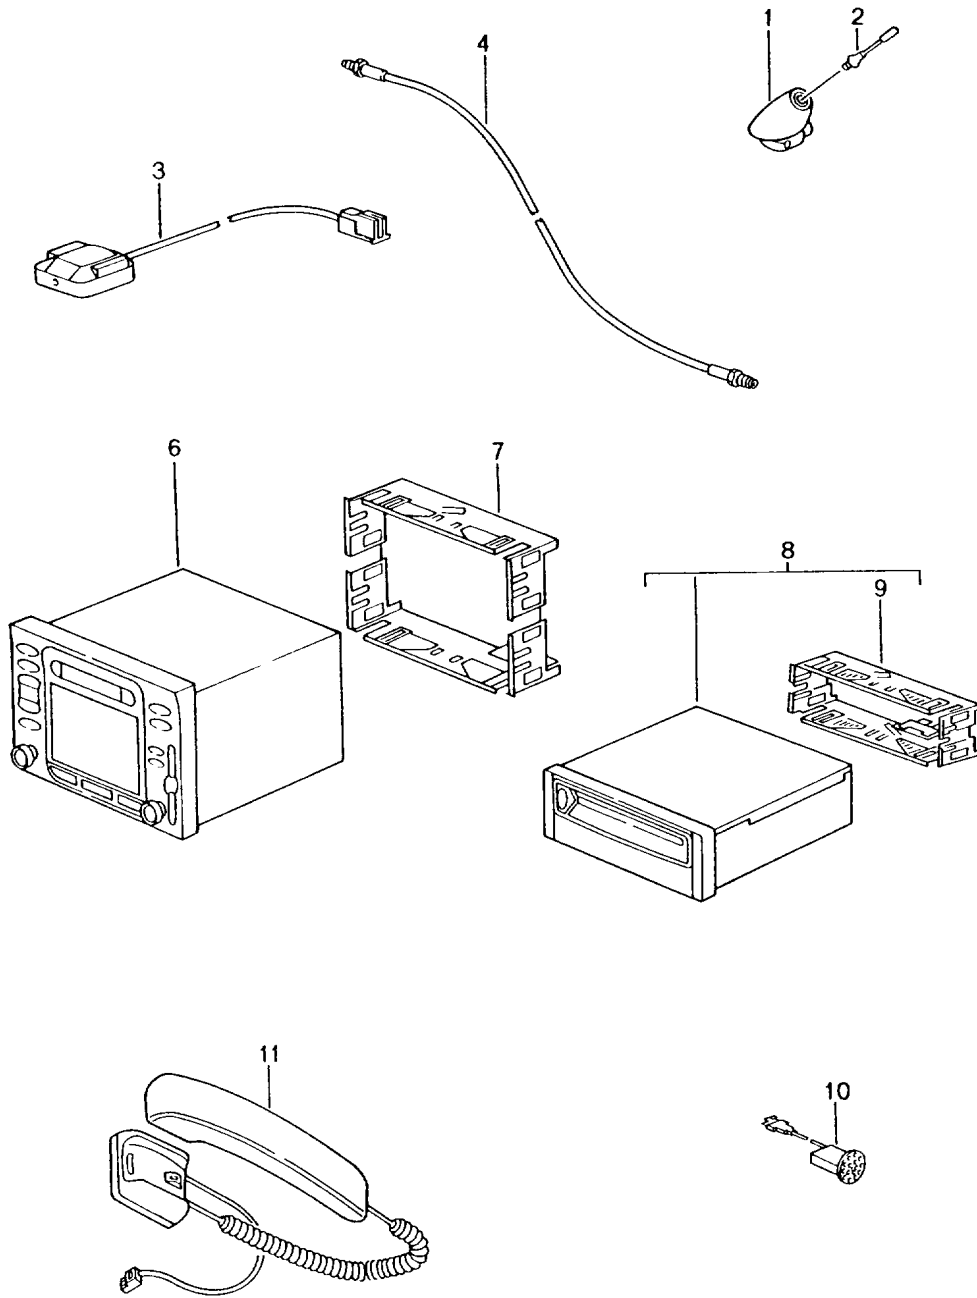

Model: 986 97

Model life 1997>>2004