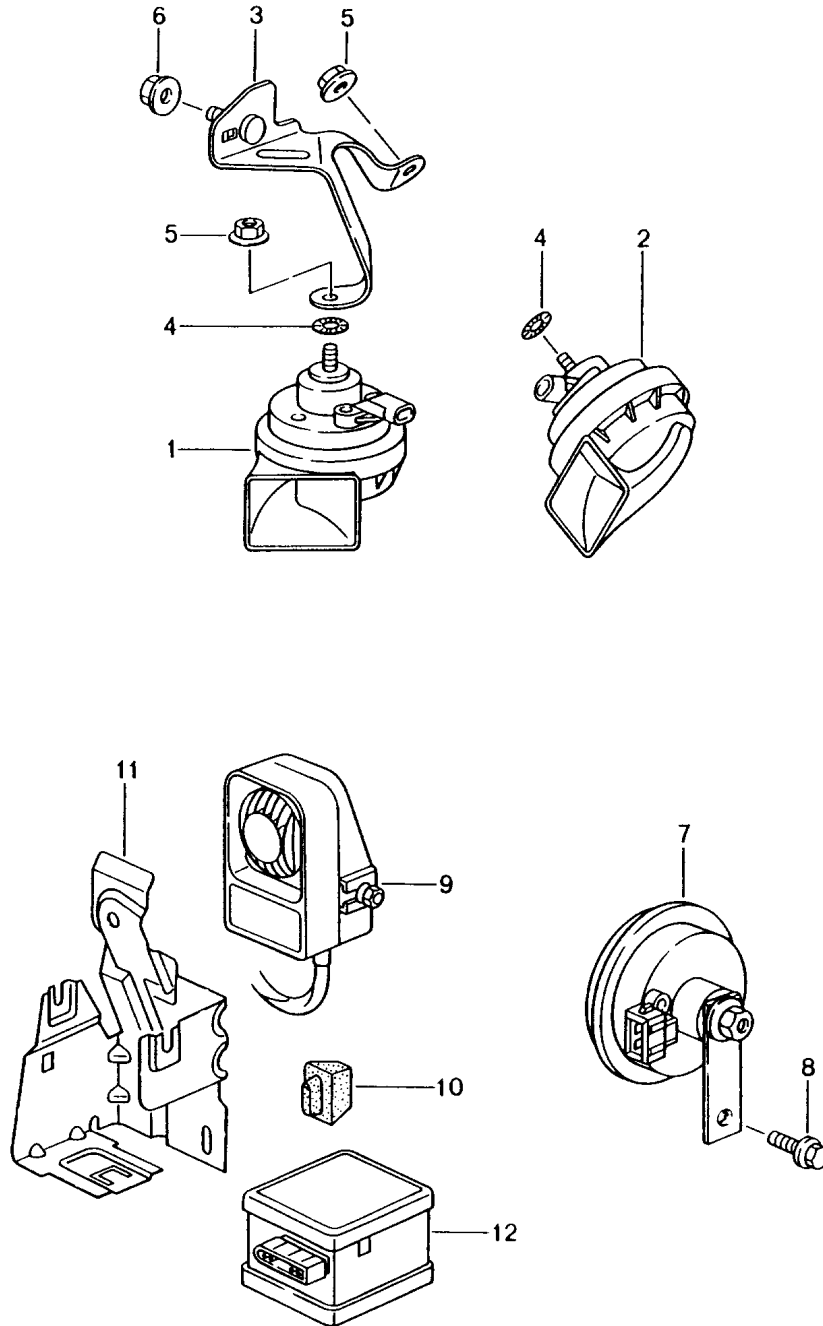

Model: 986 97

Model life 1997>>2004

Model: 986 97 Model life 1997>>2004

Pos	Part Number	Description	Remark	Qty	Model
1	996 635 206 04	Fanfare Horn Alarm system		1	M536
1	996 635 206 07	Fanfare High-pitched		1	
2	996 635 205 04	Fanfare Low-pitched		1	
2	996 635 205 07	Fanfare Low-pitched		1	
-	999 650 490 40	Plug socket		2	
-	999 650 135 22	Connector		4	
-	999 650 126 40	Gasket		4	
3	996 635 150 00	Support		1	
4	N 042 121 3	Shake-proof washer A 6,4		2	
5	900 380 015 01	Hexagon nut M 6		2	
6	900 377 003 03	Hexagon nut M 8		1	
7	996 637 117 02	Horn for Alarm system		1	
7	996 637 117 03	Horn for Alarm system		1	
8	900 075 459 09	Combination screw		1	
8	900 075 459 01	Combination screw M 6 X 12 Z2		1	
9	996 618 237 04	Alarm siren		1	M536
9	996 618 237 05	Alarm siren		1	M536
-	999 652 946 40	Plug socket 3-pole		1	
-	999 650 126 40	Gasket		X	
-	999 650 127 40	Gasket		X	
-	999 652 934 22	Contact bush 0,63 - 0,5		X	
10	999 703 459 40	Rubber mounting		1	M536
11	996 637 420 01	Support	/LL	1	M536
(11)	996 637 419 01	Support for Alarm siren 99661823704	/RL	1	M536
(11)	996 637 419 03	Support for Alarm siren 99661823705	/RL	1	M536
12	996 618 265 00	Tilt sensor See technical manual GR. 9 / 96 64 32 Use also:	-01	1	M536
-	996 622 904 00	Wiring harness		1	
-	999 650 335 40	Plug socket 6-pole	-01	1	M536
-	999 652 775 22	Contact bush 2,5 - 1	-01	X	
-	999 652 934 22	Contact bush 2,5 - 0,4	-01	X	
(12)	996 618 265 01	Tilt sensor	02-	1	M536
-	996 637 421 00	Support	02-	1	M536
-	900 378 179 09	Tilt sensor Hexagon-head bolt	02-	1	M536