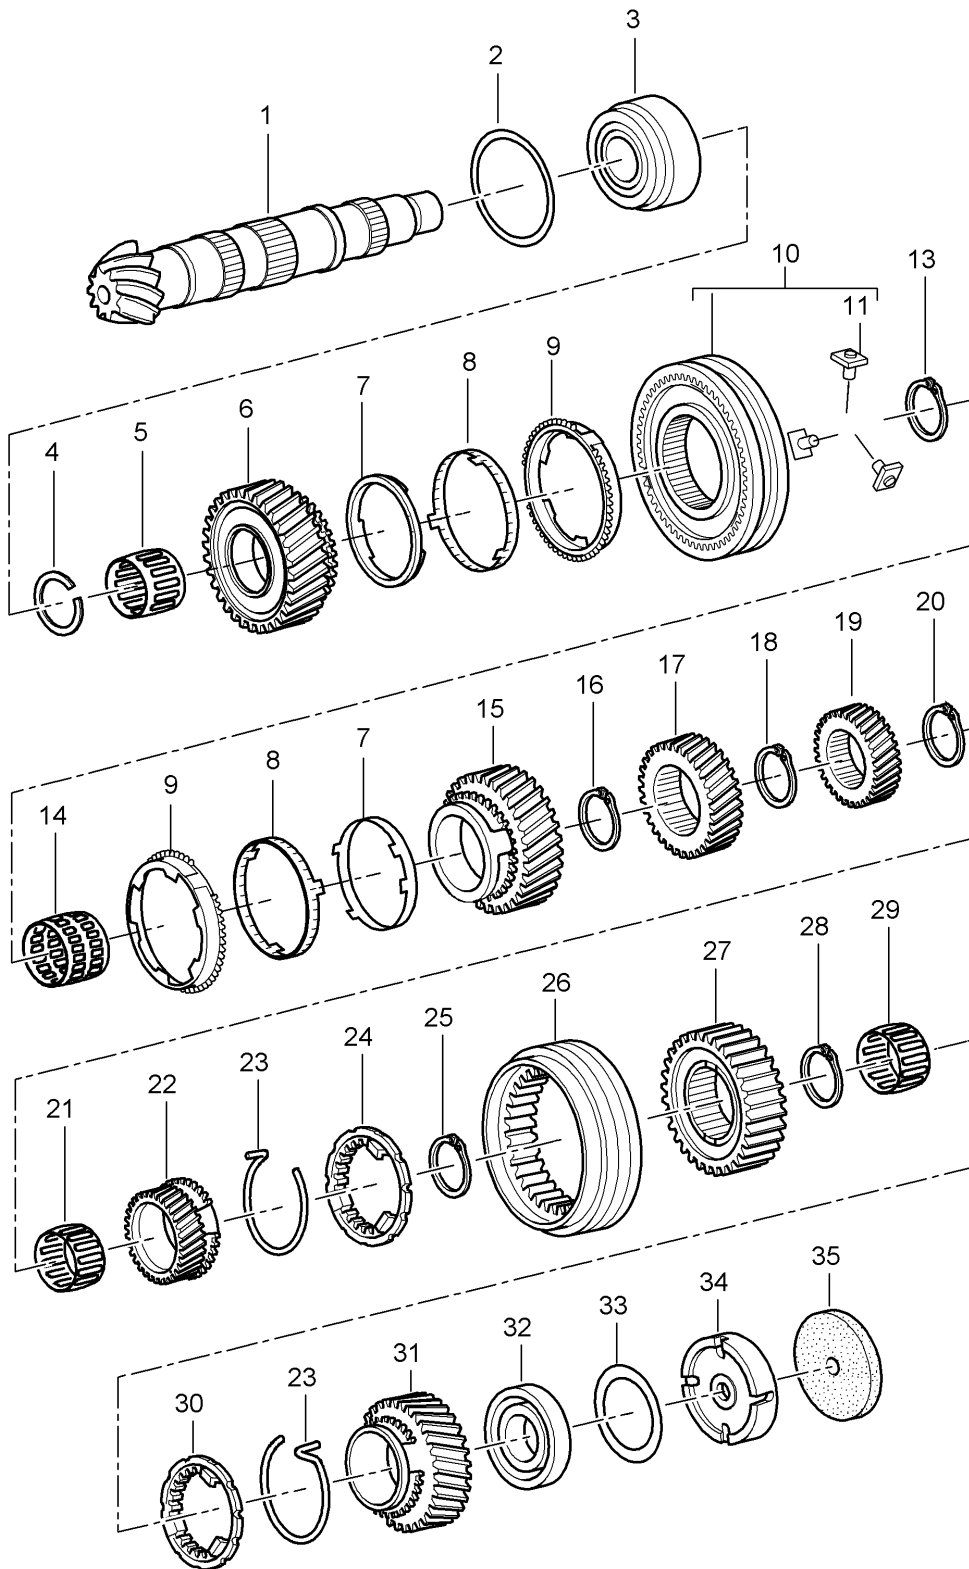

Model: 986 97

Model life 1997>>2004