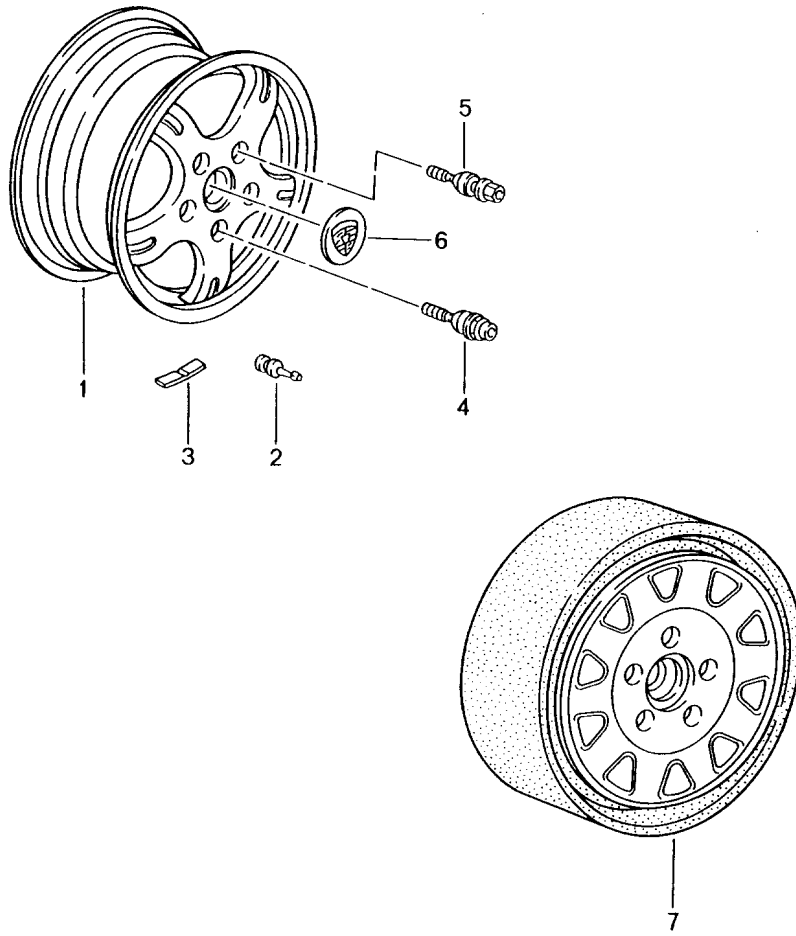

Model: 986 97

Model life 1997>>2004