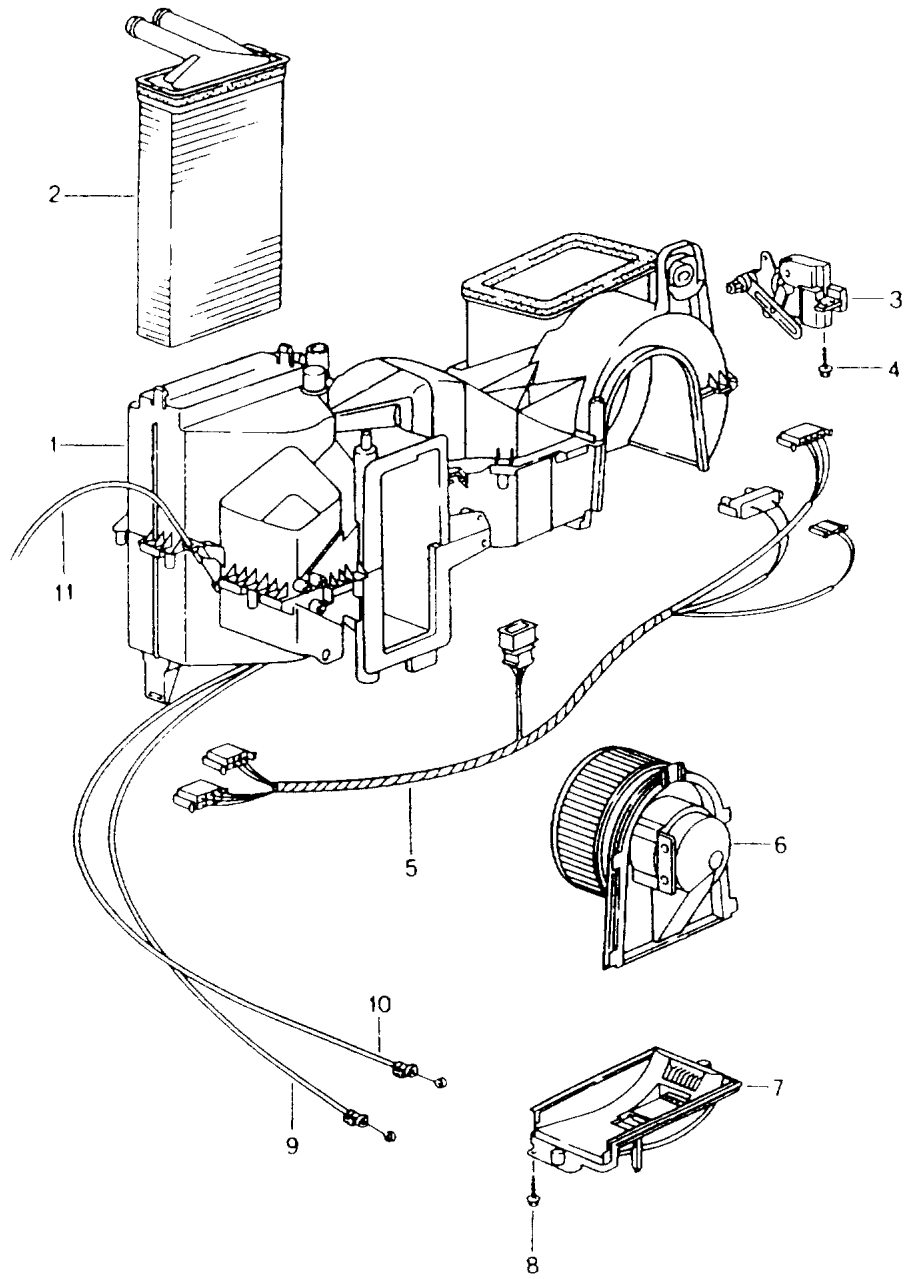

Model: 986 97

Model life 1997>>2004

Pos	Part Number	Description	Remark	Qty	Model
(16)	996 573 921 01	Electric motor Air flow sensor plate Yellow	/RL	1	
17	996 573 923 00	Resistor		1	
18	997 573 935 00	Stopper		1	
19	996 573 927 00	Blower outlet sensor		1	

Model: 986 97

Model life 1997>>2004