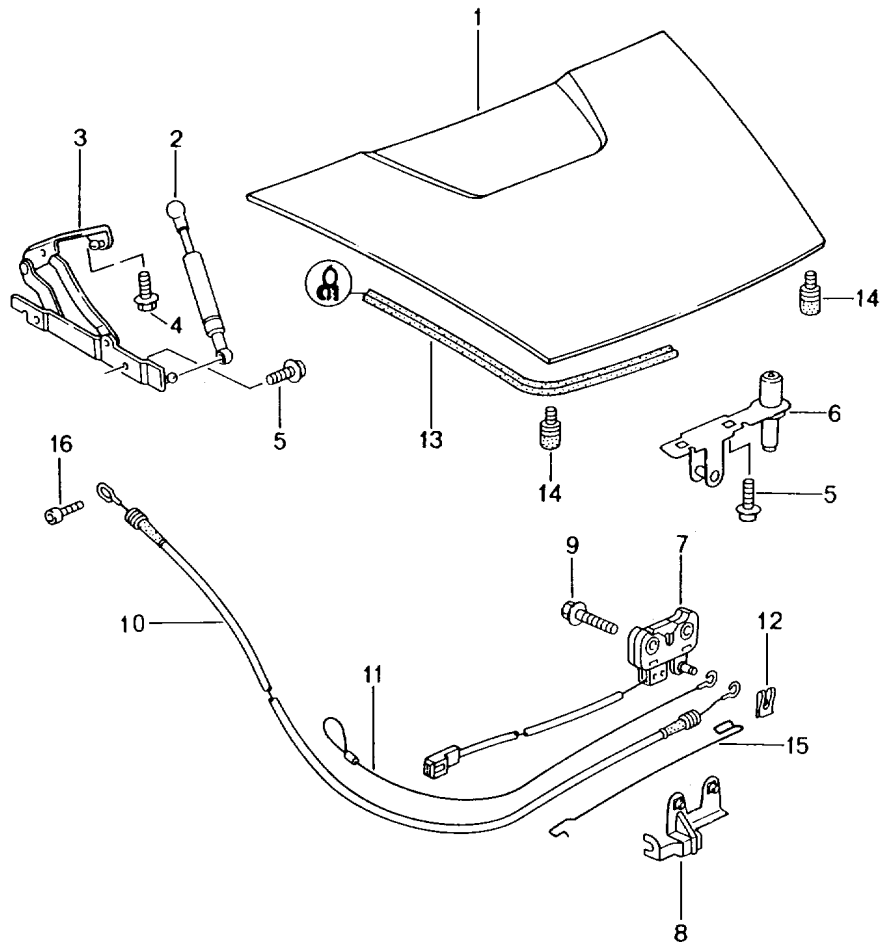

Model: 986 97

Model life 1997>>2004

Model: 986 97 Model life 1997>>2004

Pos	Part Number	Description	Remark	Qty	Model
1	986 512 011 01 986 512 011 01 GRV	Lid Rear Lid Prime coated Use also:		1	
1	986 512 011 02 986 512 011 02 GRV	Lid Prime coated Use also:		1	
-	000 043 204 38	Sealing compound		1	
2	986 512 951 00	Gas-pressure spring		2	
3	986 512 151 01	Hinge	/L	1	
(3)	986 512 152 01	Hinge	/R	1	
4	900 075 466 09	Combination screw M 6 X 16		4	
5	900 378 155 09	Hexagon-head bolt M 6 X 16		6	
(6)	986 512 051 00	Lock upper part		1	
7	986 512 053 01	Lock lower part	-01	1	
7	986 512 053 02	Lock lower part		1	
-	999 652 750 40	Plug socket		1	
-	999 652 567 22	Cylindrical socket		2	
8	996 512 753 02	Mounting plate		1	
(8)	986 512 753 00	Mounting plate		1	
9	900 378 168 09	Hexagon-head bolt M 6 X 30		2	
10	986 512 017 01	Lid-release cable	/LL	1	
(10)	986 512 018 00	Lid-release cable	/RL	1	
11	996 512 521 00	Emergency operation		1	
12	999 166 054 02	Sl-lock		1	
12	999 166 054 01	Sl-lock		1	
13	986 512 611 00	Gasket		1	
14	999 703 140 40	Rubber buffer		2	
15	986 504 719 00	Pull rod		1	M534/535
16	900 119 121 09	Pan-head screw M 4 X 14		1