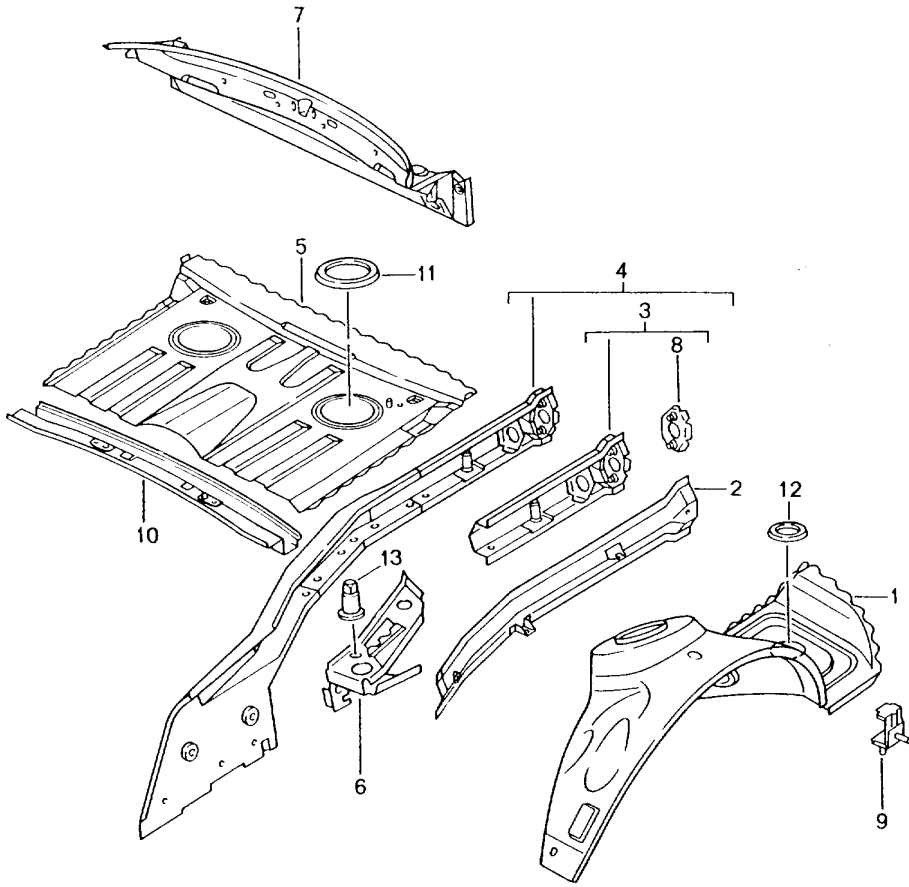

Model: 986 97

Model life 1997>>2004