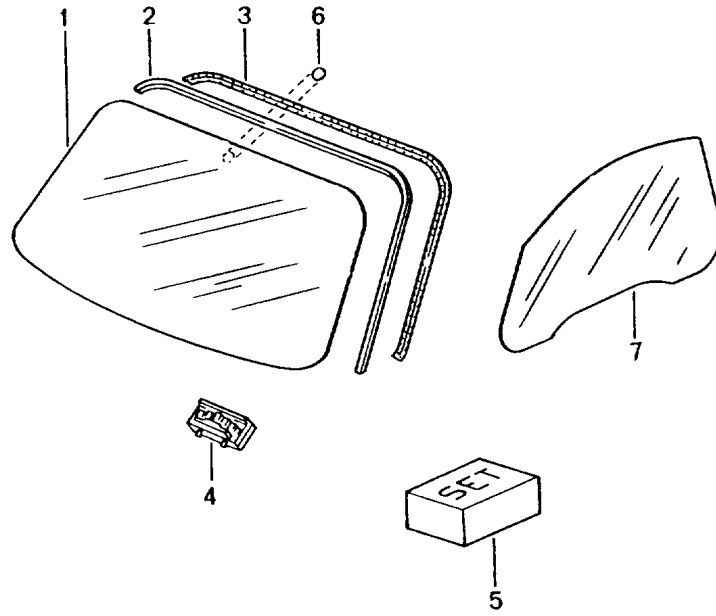

Model: 986 97

Model life 1997>>2004

Pos	Part Number	Description	Remark	Qty	Model
(1)	996 542 075 04	Power windows	/L	1	
1	996 542 076 04	Power windows	/R	1	
(2)	986 624 101 02	Electric motor	/L -02	1	
(2)	986 624 101 03	Electric motor	/L 03-	1	
2	986 624 102 02	Electric motor	/R -02	1	
2	986 624 102 03	Electric motor	/R 03-	1	
3	900 380 015 09	Hexagon nut M 6		14	
4	996 542 711 00	Threaded bolt Microswitch Lowering Door window glass See group 8/04/20 POS. 14		6	

Model: 986 97

Model life 1997>>2004