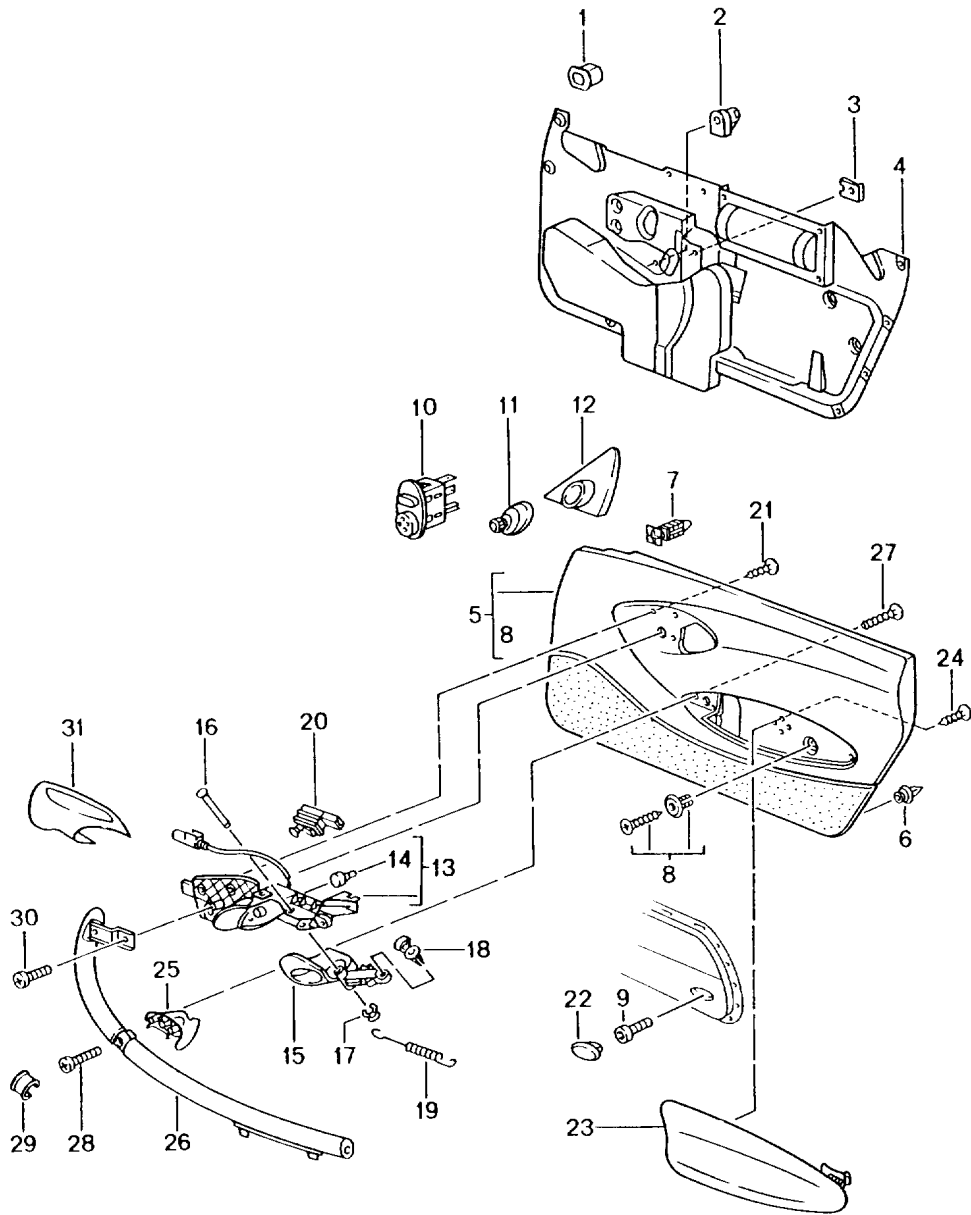

Model: 986 97 Model life 1997>>2004

Pos	Part Number	Description	Remark	Qty	Model
	986 731 981 06 G11	Metropole blue			
	986 731 981 06 D12	Dark grey			
	986 731 981 06 T12	Brown/natural			
	986 731 981 06 P12	Cinnamon brown			
(12)	986 731 901 00	Mirror housing without Illumination	-99	2	
	986 731 901 00 01C	Satin black			
12	996 731 903 00	Mirror housing with Illumination		1	
	996 731 903 00 01C	Satin black			
13	999 631 137 90	Bulb	-01	4	M274
13	999 631 147 90	Bulb 3 W	02-	4	M274
14	996 731 531 01	Mirror glass with Frame		2	M274
	996 731 531 01 01C	Satin black			
15	999 919 120 09	Oval-head screw 4,0 x 18		2	
17	999 073 166 09	Countersunk-head screw M 6 X 25		4	
18	986 701 401 06	Sticker Convertible top control German	-03	1	M488
18	986 701 401 12	Sticker Convertible top control German	04-	1	M488
18	986 701 401 07	Sticker	-03	1	M130
18	986 701 401 13	Sticker Convertible top control English	04-	1	M130
19	996 555 619 00	Grommet Wiring harness Rain sensor	01-	1	M265
20		Sensor Interior monitoring See illustrations 9/01/03		1	
21		Trim cover Alarm siren See illustrations 9/01/03		1	
22		Interior light See illustrations 9/03/04		1	

Model: 986 97

Model life 1997>>2004