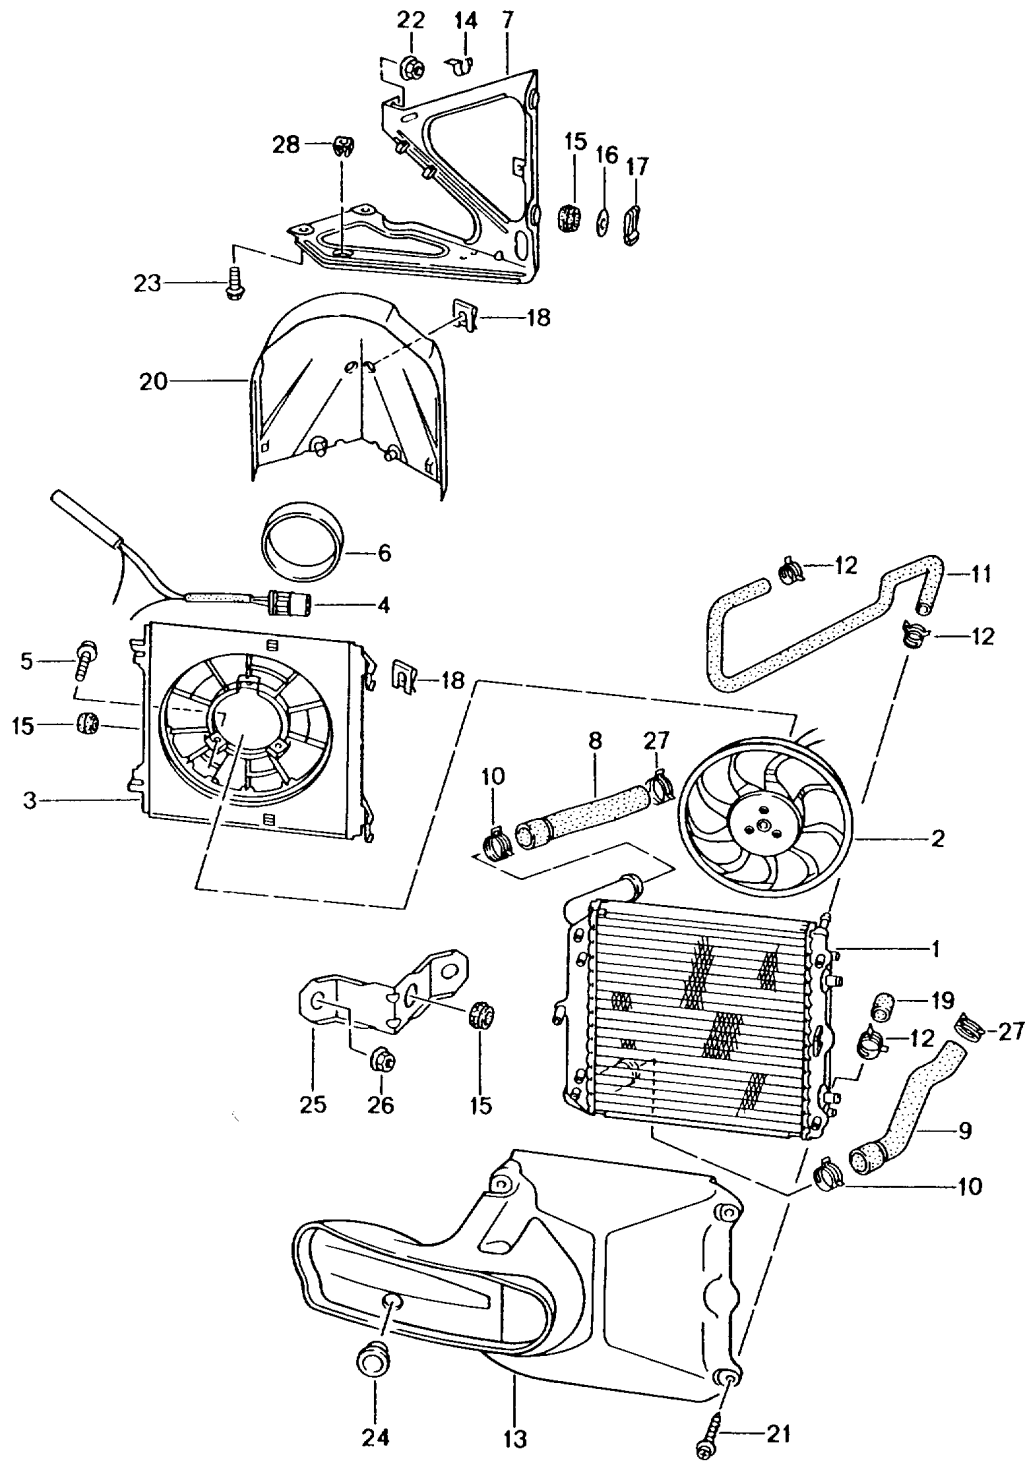

Model: 986 97 Model life 1997>>2004

Pos	Part Number	Description	Remark	Qty	Model
11	999 512 668 09	49 X 12 Hose clamp	99-	2	
11	999 512 348 02	49 X 12 Hose clamp		2	
12	996 106 652 02	40 - 60 MM Distributing piece	-98	1	
		Return line			
12	996 106 652 03	Distributing piece	99-	1	
		Return line			
12	996 106 652 04	Distributing piece	03-	1	
		Return line			
(12)	996 106 652 54	Distributing piece		1	
		Return line			
13	996 106 413 01	Support		2	
(13)	996 106 413 52	Support	00- 01-	2	M008 M009/249
14	999 084 629 09	Hexagon nut M 6		2	
14	999 084 629 01	Hexagon nut M 6		2	
15	996 106 415 02	Support		2	
16	900 378 035 01	Hexagon-head bolt M 6 X 16		6	
17	996 106 420 02	Support		2	
(17)	996 106 420 52	Support	00- 01-	2	M008 M009/249
18	996 106 127 51	Vent line	-98	1	
18	996 106 127 52	Vent line	99-	1	
18	996 106 127 53	Vent line	03-	1	
19	996 106 546 51	Y-piece	-98	1	
19	996 106 546 52	Y-piece	99-	1	
19	996 106 546 54	Y-piece		1	
19	996 106 546 55	Y-piece		1	
19	996 106 546 56	Y-piece		1	
20	999 512 586 09	Hose clamp 20 X 12	-98	1	
20	999 512 653 09	Hose clamp 20 X 12	99-	1	
21	999 512 584 09	Hose clamp 14 X 12	-98	8	
21	999 512 650 09	Hose clamp 14 X 12		8	
21	999 512 554 00	Hose clamp 12 - 22	99-	8	
22	996 106 126 53	Vent line	/R	1	
22	996 106 126 54	Vent line	/R	1	
23	996 106 225 53	Vent line	/L	1	
23	996 106 225 54	Vent line	/L	1	
24	996 106 412 00	Support		1	
25	996 106 135 51	Breather hose	-98	2	
25	996 106 135 52	Breather hose	99-	2	
26	996 106 685 52	Vent line		2	
26	996 106 685 53	Vent line		2	
27	999 507 378 40	Support		2	
-	996 106 425 03	Support Engine Water hose	01-	2	

Model: 986 97

Model life 1997>>2004