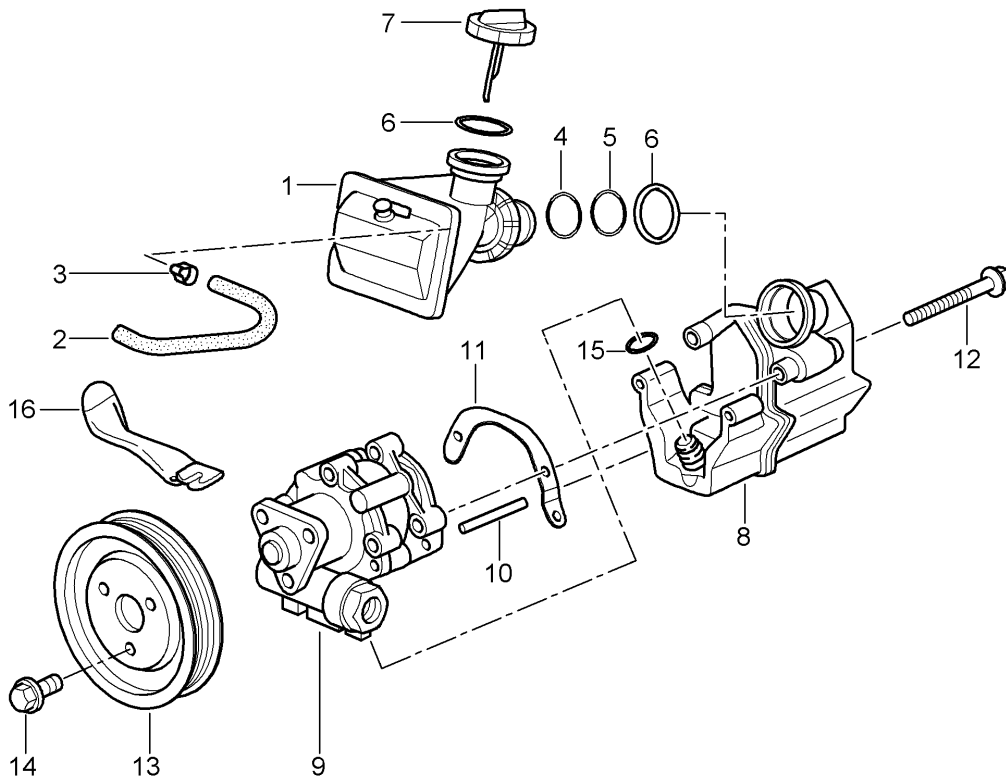

Model: 986 97

Model life 1997>>2004

Model: 986 97 Model life 1997>>2004

Pos	Part Number	Description	Remark	Qty	Model
		Power steering Power-steering pump Container			
1	986 314 225 01	Expansion tank		1	
2	986 314 545 00	Breather hose		1	
3	999 512 527 00	Clamp		1	
4	999 707 362 40	Sealing ring		1	
5	999 707 363 40	Sealing ring		1	
6	999 701 154 40	Sealing ring		2	
7	986 314 223 00	Lid		1	
8	996 314 220 03	Oil tank	-02	1	
(8)	997 314 220 00	Oil tank		1	
9	996 314 050 02	Power-steering pump		1	
10	996 314 320 03	Straight pin		2	
11	996 314 431 05	Bracket		1	
12	900 378 105 09	Hexagon-head bolt AM 8 X 70		2	
13	996 147 223 60	Pulley	-99	1	M249
			-99	1	M480/574
(13)	996 147 223 53	Pulley	-99	1	M480/573
(13)	996 147 223 60	Pulley	00-	1	
14	900 378 123 09	Hexagon-head bolt M 8 X 12		3	
15	999 707 204 40	Sealing ring 12.5 X 2N		1	
16	986 426 287 02	Support F >>98WS6 02046		1	M249
-	000 043 203 33	Pentosin 1000 ML		X	
-	000 043 206 56	Pentosin 1000 ML		X