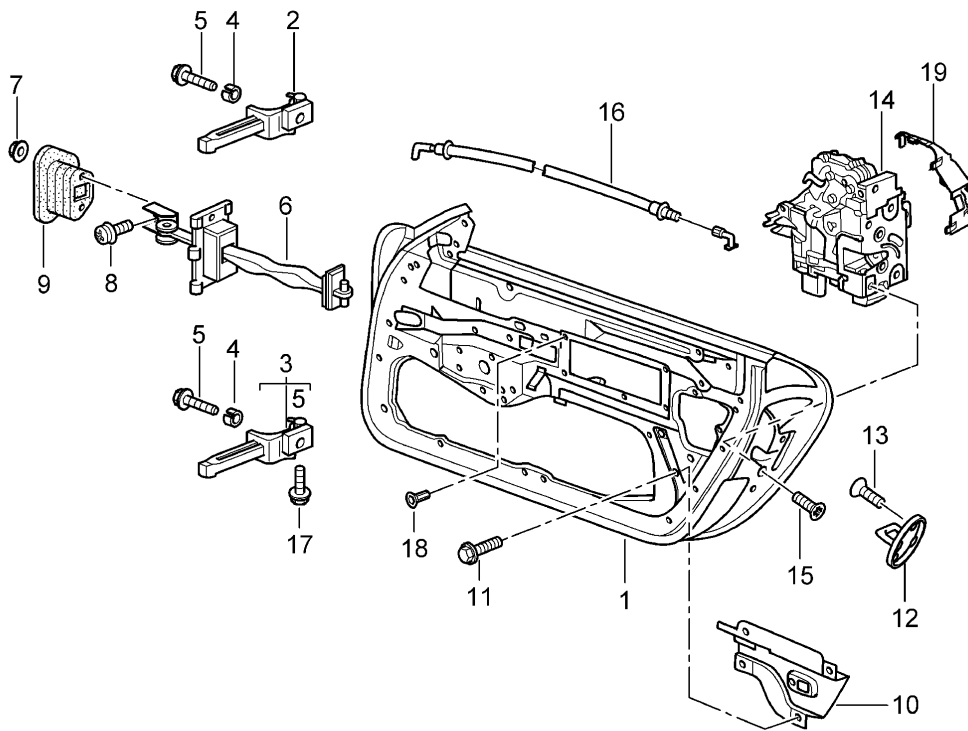

Model: 986 97

Model life 1997>>2004

Model: 986 97 Model life 1997>>2004

Pos	Part Number	Description	Remark	Qty	Model
(1)	996 531 011 02 996 531 011 02 GRV	Door in white Installation parts Door lock Door in white Prime coated Use also: POS.17 See technical information Group 5 4/00	/L	1	
1	996 531 012 02 996 531 012 02 GRV	Door in white Prime coated Use also: POS.17 See technical information Group 5 4/00	/R	1	
-	000 043 204 38	Sealing compound		1	
(2)	996 531 321 04	Hinge	/L	1	
2	996 531 322 04	Hinge	/R	1	
(3)	996 531 319 03	Hinge	/L	1	
3	996 531 320 03	Hinge	/R	1	
4	996 531 831 00	Sleeve		4	
5	999 073 192 02	Pan-head screw M 8 X 33		2	
6	996 537 151 02	Door arrester		2	
7	999 084 212 02	Hexagon nut M 6		4	
8	999 073 138 09	Screw M 8 X 25		2	
9	996 537 751 00	Seal		2	
(10)	996 537 523 00 996 537 523 00 GRV	Bracket Prime coated	/L	1	
10	996 537 524 00 996 537 524 00 GRV	Bracket Prime coated	/R	1	
11	900 075 487 09	Combination screw M 6 X 16		10	
12	3B0 837 033 F	Door lock striker		2	
12	3B0 837 033 P	Door lock striker		2	
13	N 907 985 02	Countersunk-head screw M 8 X 16,5		4	
(14)	3B1 837 015 A	Door lock	/LL /L 97	1	
(14)	8N1 837 015	Door lock	/LL /L 98-	1	
(14)	8N1 837 015 B	Door lock	/LL /L 98-	1	
14	3B1 837 016 A	Door lock	/LL /R 97	1	
14	8N1 837 016	Door lock	/LL /R 98-	1	
14	8N1 837 016 B	Door lock	/LL /R 98-	1	
(14)	3B1 837 016 C	Door lock	/LL /R 97	1	M534/535
(14)	3B1 837 016 M	Door lock	/LL /R 98-	1	M534/535
(14)	3B2 837 015 A	Door lock	/RL /L 97	1	
(14)	8N2 837 015	Door lock	/RL /L 98-	1	
(14)	8N2 837 015 B	Door lock	/RL /L 98-	1	
(14)	3B2 837 015 B	Door lock	/RL /L 97	1	M534/535
(14)	3B2 837 015 F	Door lock	/RL /L 98-	1	M534/535
(14)	3B2 837 016 A	Door lock	/RL /R 97	1	
(14)	8N2 837 016	Door lock	/RL /R 98-	1	
(14)	8N2 837 016 B	Door lock	/RL /R 98-	1	
15	N 908 005 01	Oval-head screw M 8 X 14		4	
16	996 537 320 03	Bowden cable See technical information Group 5 4/98		2