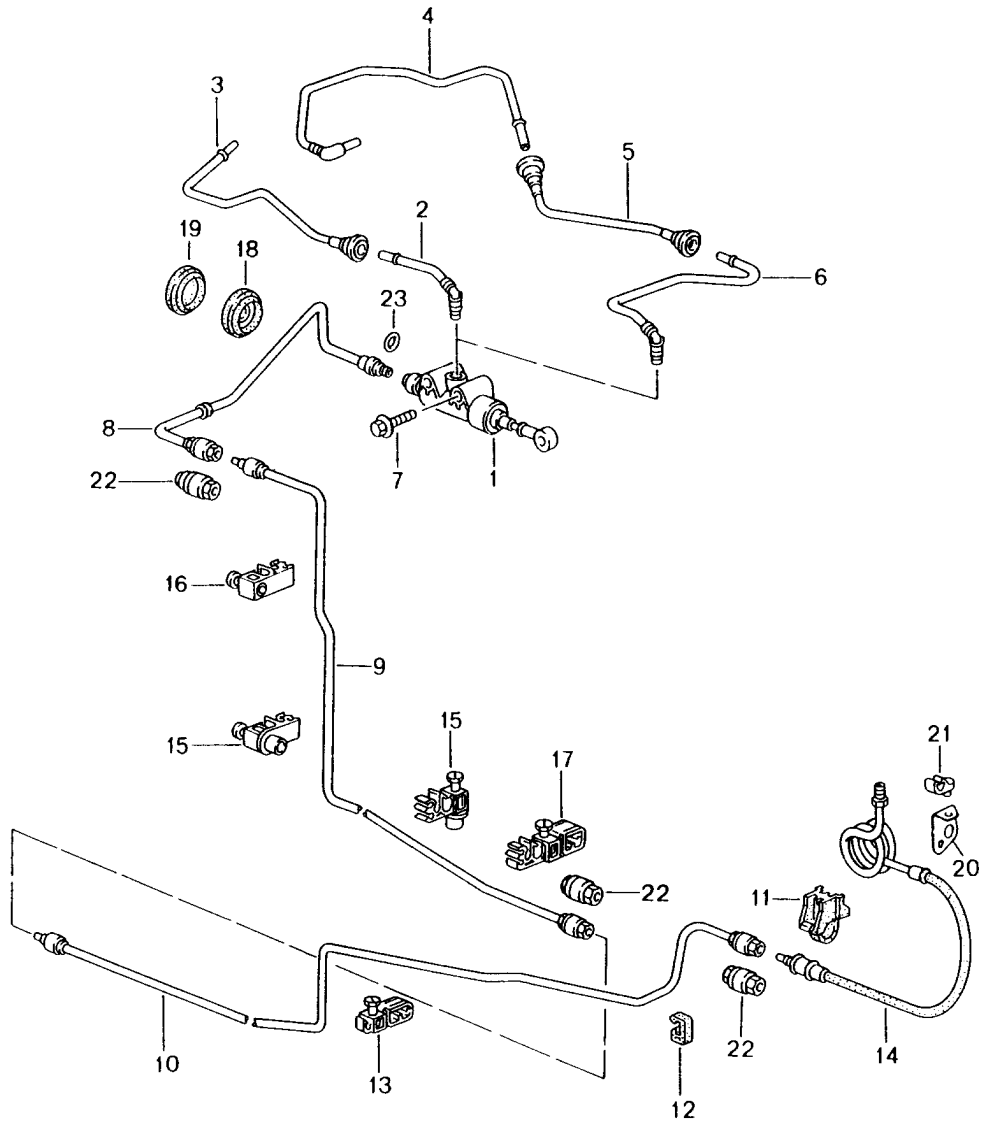

Model: 986 97

Model life 1997>>2004