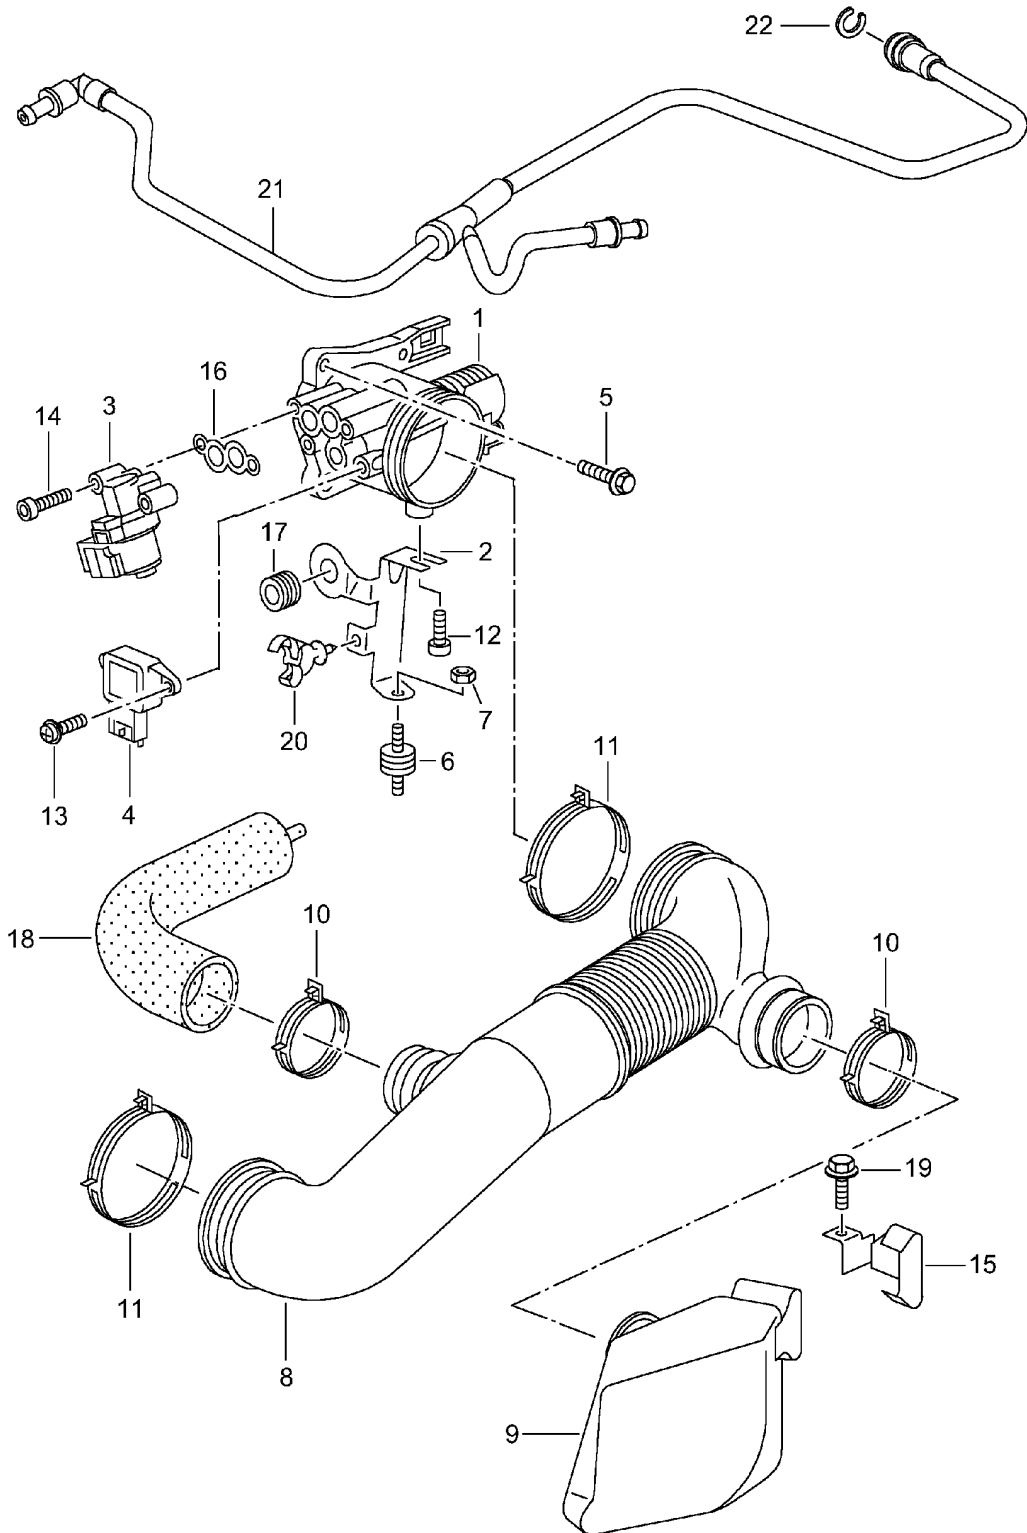

Model: 986 97

Model life 1997>>2004

Model: 986 97 Model life 1997>>2004

Pos	Part Number	Description	Remark	Qty	Model
1	996 110 025 08	Throttle body		1	M96.20
1	986 605 115 01	Throttle body		1	M96.21/22 M96.23/24
2	996 110 223 01	Bracket		1	
(2)	996 110 223 03	Bracket		1	
3	996 606 160 01	Idle-speed adjuster		1	M96.20
-	999 650 089 40	Plug socket		1	M96.20
-	999 652 771 12	Connector		3	M96.20
-	999 704 161 40	Gasket		3	M96.20
4	996 606 116 00	Throttle-valve switch		1	
-	999 652 916 40	Plug socket		1	
-	999 652 886 22	Connector		3	
-	999 704 161 40	Gasket		3	
5	900 378 013 09	Hexagon-head bolt AM 6 X 25		4	
6	930 110 579 01	Bonded rubber buffer 20 X 15/M 6		1	
6	999 703 265 00	Bonded rubber buffer 20 X 15/M 6		1	
7	900 377 010 09	Hexagon nut M 6		1	
8	996 110 221 07	Air guide	-99	1	M249 M073/481
8	996 110 221 08	Air guide	-99	1	M481
(8)	996 110 027 03	Air guide with Muffler	00	1	M249
(8)	996 110 027 05	Air guide with Muffler	01-	1	M249
(8)	996 110 027 04	Air guide with Muffler	00-	1	M480/481
(8)	987 110 220 00	Air guide		1	M96.24 M091 M96.24 M091
-	987 110 260 00	Stopper		1	M96.24 M091/480
-	999 512 686 09	Air guide Hose clamp B 17 X 12 Mount Stopper Air guide		1	M96.24 M091/480
9	996 110 222 00	Muffler	-99	1	
10	999 512 669 09	Hose clamp 40 - 60 MM		2	
10	999 512 348 02	Hose clamp 53 X 12		2	
11	999 512 628 02	Hose clamp 86 X 12	-99	2	
11		Hose clamp 86 X 12 Air guide	00-	1	
(11)	999 512 542 00	Throttle body Hose clamp		1	M96.24 M091
		80 - 100 Air guide Throttle body