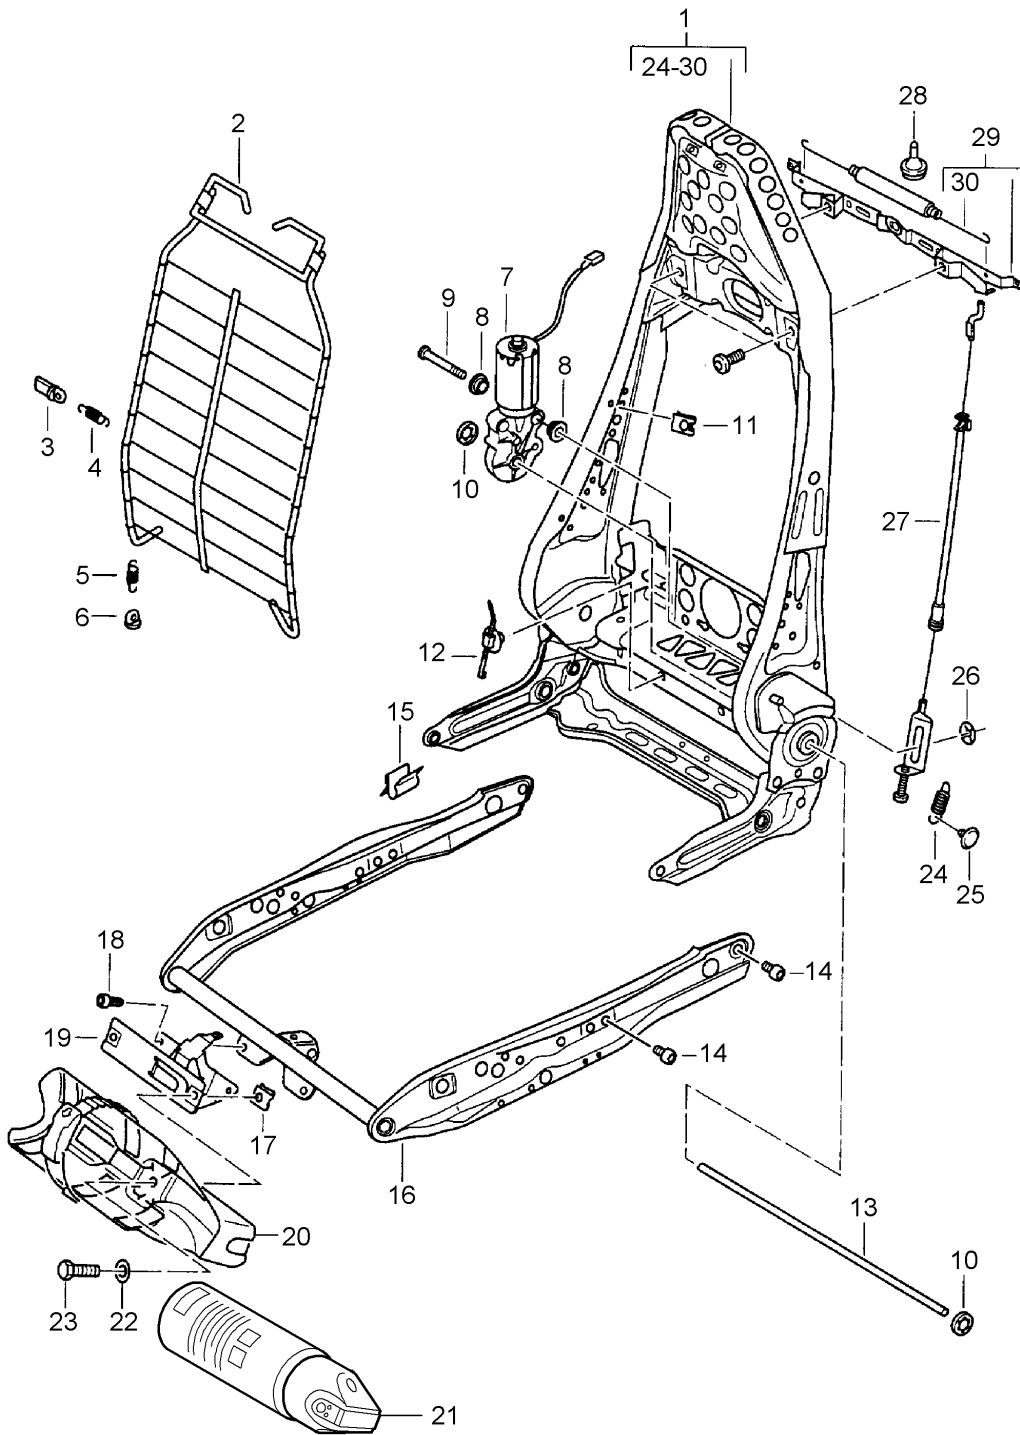

Model: 986 97

Model life 1997>>2004

Model: 986 97

Model life 1997>>2004

Pos	Part Number	Description	Remark	Qty	Model
		Backrest frame			BOXSTER
		Seat frame			
		Sports seat			
1	986 521 327 03	Backrest frame		2	
2	996 521 355 01	Mat		2	
3	996 521 367 00	Support		8	
		Spring			
		Centre			
4	996 521 333 00	Spring		4	
		Centre			
5	996 521 331 01	Spring		4	
		Lower			
6	996 521 365 00	Support		4	
		Spring			
		Lower			
7	996 624 321 00	Engine		2	
		for backrest adjustment			
8	999 924 129 40	Bush		4	
		6 X 12 X 4,5			
9	999 073 141 02	Oval-head screw		2	
		M 6 X 42,5			
10	999 507 597 01	Clamping washer		4	
		10,0			
11	999 507 598 02	Speed nut		8	
		M 5			
12	999 513 063 40	Cable holder		4	
		12,0 - 35			
13	996 521 343 01	Drive shaft		2	
14	999 141 027 02	Oval-head screw		8	
		M 8 X 10			
16	986 521 227 00	Seat frame		2	
17	999 507 067 02	Speed nut		2	
		M 5			
18	999 141 028 02	Pan-head screw		3	
		M 5 X 10			
19	996 521 674 00	Support	/LL /R	1	M509
		Fire extinguisher			
(19)	996 521 673 00	Support	/RL /L	1	M509
		Fire extinguisher			
20	996 521 607 00	Cup		1	M509
		Fire extinguisher			
21	996 722 115 00	Fire extinguisher		1	M509
		Information available			
		Information available			
22	900 151 027 02	Washer		2	
		5,3			
23	N 044 734 1	Pan-head screw		2	
		M 5 X 15			
23	900 067 137 01	Pan-head screw		2	
		M 5 X 15			
24	999 522 032 00	Tension spring		4	
		0,7 X 7,5 X 15			
25	999 703 474 40	Stopper		4	
26	N 900 114 02	Clamping washer		4	
		4			
27	996 521 185 00	Cable		4	
28	996 521 403 00	Rubber buffer		2	
29	996 521 175 00	Backrest locking lever		2	
30	996 521 195 00	Clutch power spring		2