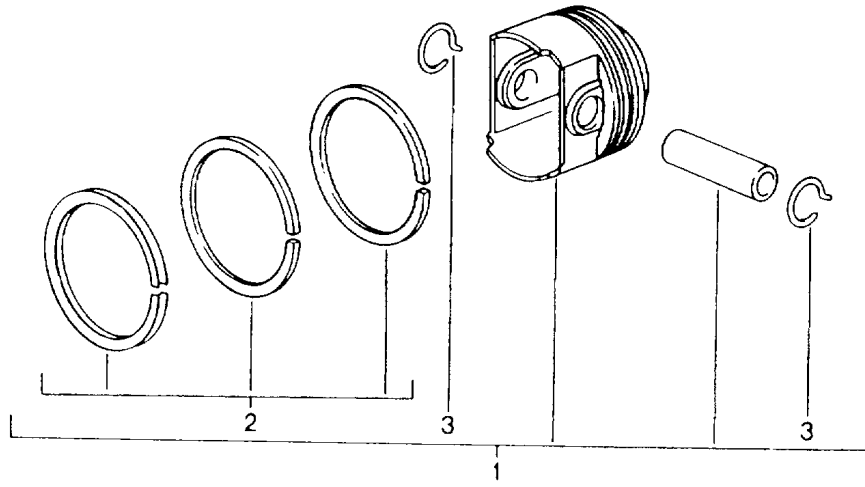

Model: 986 97

Model life 1997>>2004

Model: 986 97 Model life 1997>>2004

Pos	Part Number	Description	Remark	Qty	Model
		Piston			M96.20 M96.21/22 M96.23/24 M96.20
1	996 103 031 11	Piston Tolerance range X Identification - 476 - 482 G		6	M96.20
1	996 103 031 12	Piston Tolerance range X Identification + 482 - 488 G		6	M96.21
1	996 103 031 59	Piston Tolerance range X Identification - 529 - 535 G		6	M96.24
1	996 103 032 10	Piston Tolerance range X Identification - 532 - 538 G		6	M96.21
1	996 103 031 60	Piston Tolerance range X Identification + 535 - 541 G		6	M96.24
1	996 103 032 11	Piston Tolerance range X Identification + 538 - 544 G		6	M96.22
1	996 103 071 04	Piston Tolerance range X Identification - 460 - 466 G		6	M96.23
1	996 103 071 09	Piston Tolerance range X Identification - 460 - 466 G		6	M96.22
1	996 103 071 05	Piston Tolerance range X Identification + 466 - 472 G		6	M96.23
1	996 103 071 15	Piston Tolerance range X Identification + 466 - 472 G		6	M96.23