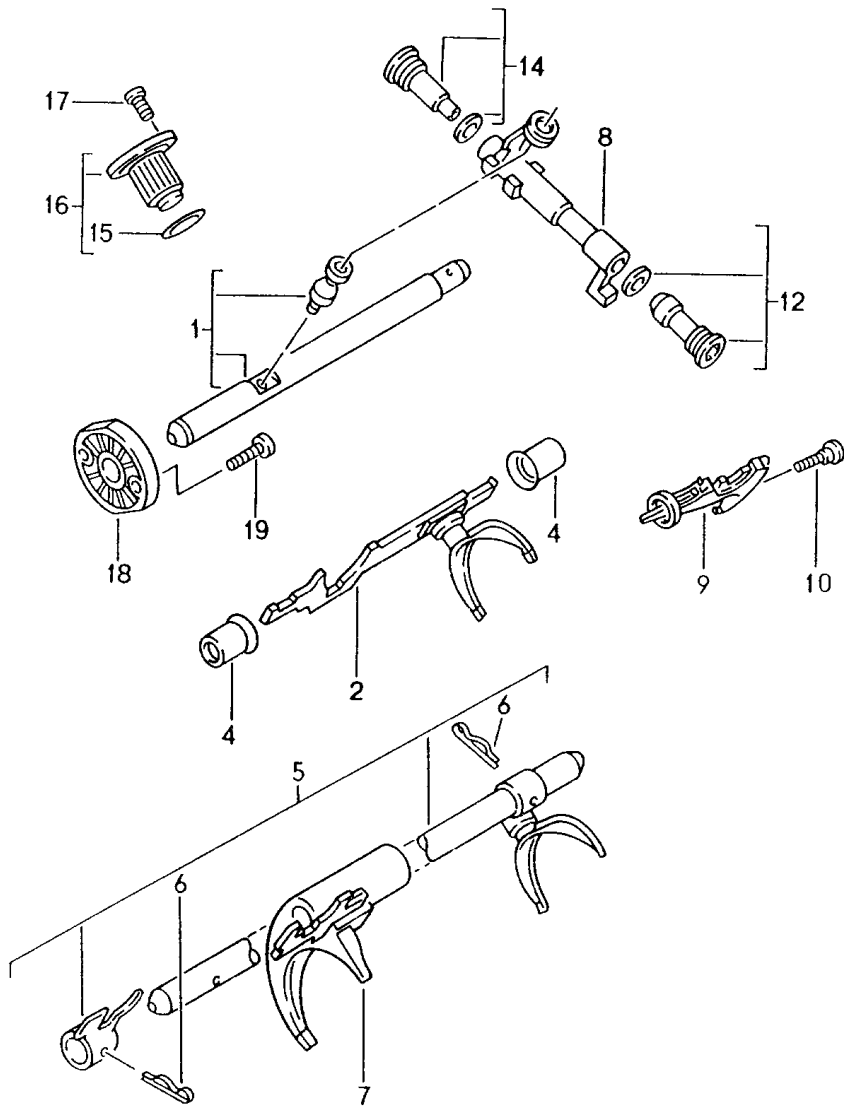

Model: 986 97 Model life 1997>>2004

Pos	Part Number	Description	Remark	Qty	Model
(4)	996 302 122 19	85,5 X 93 X 1,40 Shim		1	
(4)	996 302 122 20	85,5 X 93 X 1,45 Shim		1	
(4)	996 302 122 21	85,5 X 93 X 1,50 Shim		1	
(4)	996 302 122 22	85,5 X 93 X 1,55 Shim		1	
5	986 302 121 00	85,5 X 93 X 1,60 Retainer plate		1	
6	996 302 214 00	Fixed gear wheel 4th speed		1	
7	996 302 213 00	Fixed gear wheel 3rd gear		1	
8	996 302 216 15	Fixed gear wheel 6th gear		1	
9	996 302 215 00	Fixed gear wheel 5th gear		1	
10	996 302 272 00	Inner ring		1	
11	996 302 817 00	Countersunk-head screw Mount Retainer plate		9	

Model: 986 97

Model life 1997>>2004