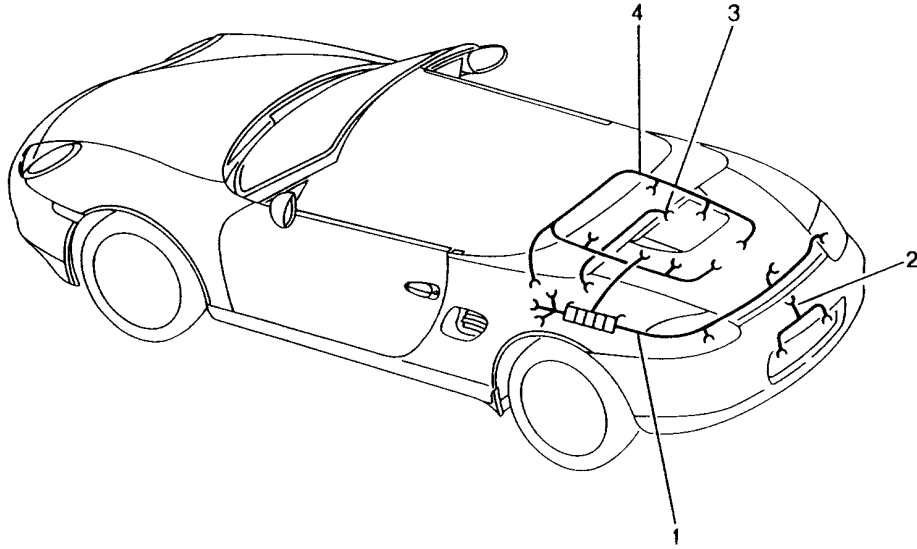

Model: 986 97

Model life 1997>>2004