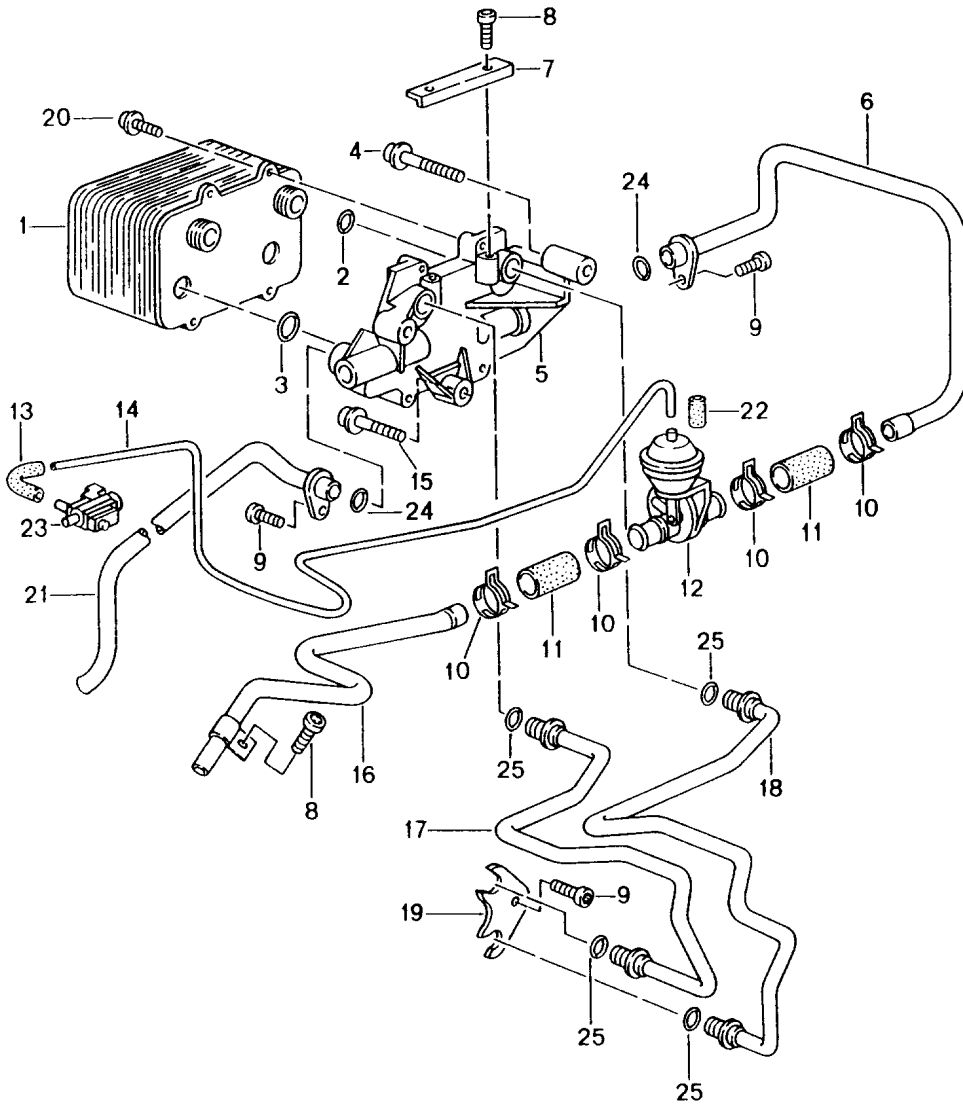

Model: 986 97 Model life 1997>>2004

Pos	Part Number	Description	Remark	Qty	Model
		Tiptronic	-99		A86.00
			00-		A86.05
			00-		A86.20
1	986 325 617 00	Switch unit Solenoid valve Pressure regulator Switch unit Type label Transmission case Attention 1060 030 031 >> 155 067		1	A86.00
1	986 325 617 01	Switch unit Type label Transmission case Attention 1060 030 053 << 155 068		1	A86.05/20
2	986 325 608 00	Inductive transmitter		1	
3	986 397 019 00	Pan-head screw M 5 X 40		2	
4	986 325 604 00	Pressure regulator Type label Transmission case Attention 1060 030 031 >> 155 067	-99	1	A86.00
4	986 325 604 01	Pressure regulator Type label Transmission case Attention 1060 030 053 << 155 068	00-	1	A86.05/20
5	986 325 615 00	Retaining bracket		2	
6	986 325 601 00	Solenoid valve		3	
7	943 397 045 00	Pan-head screw M 5 X 12		5	
8	986 325 603 00	Pressure regulator		3	
9	986 325 611 00	Wiring harness		1	
10	986 397 018 01	Clamp		1	
11	986 397 017 00	Round seal		2	
12	986 397 020 00	Spacer ring		2	
13	943 325 111 00	Retaining bracket		1	
14	943 397 013 00	Pan-head screw M 6 X 30		1	
15	943 397 005 00	Pan-head screw M 6 X 60		16	

Model: 986 97

Model life 1997>>2004