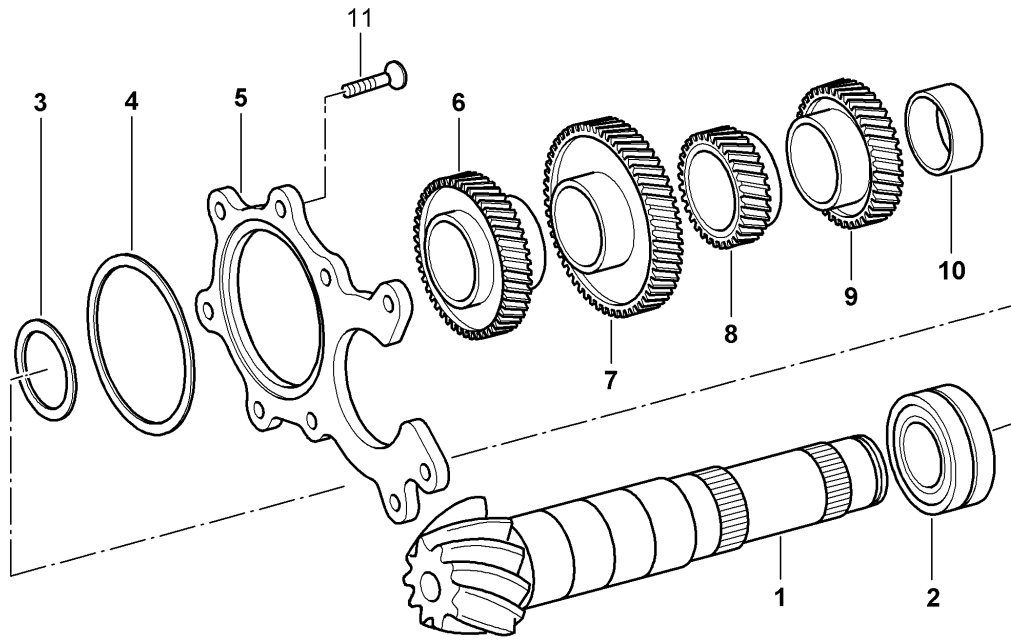

Model: 986 97

Model life 1997>>2004