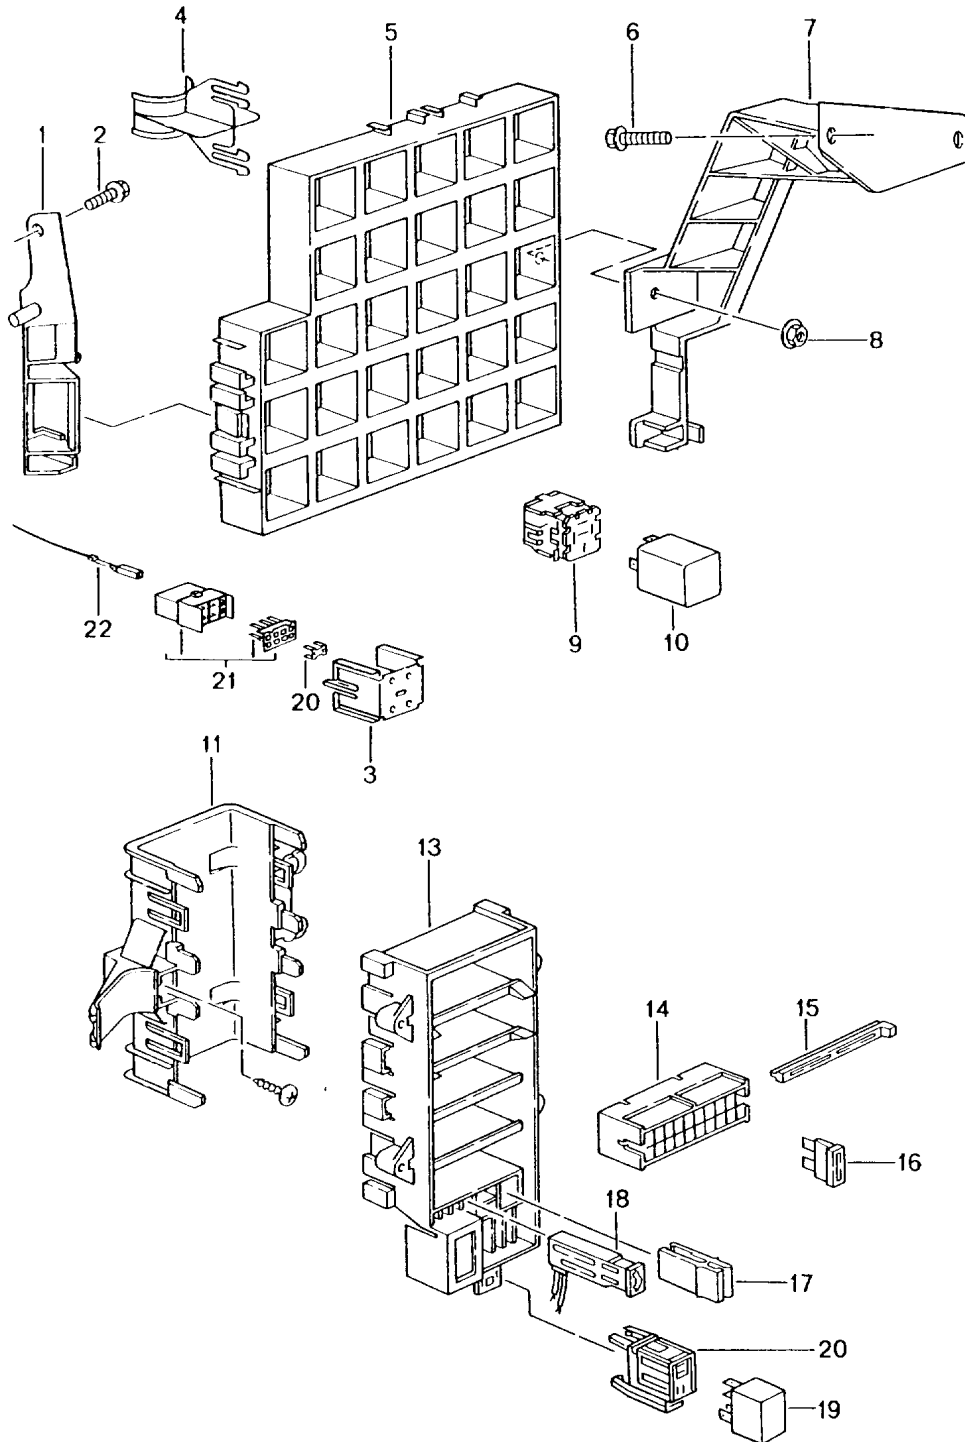

Model: 986 97

Model life 1997>>2004