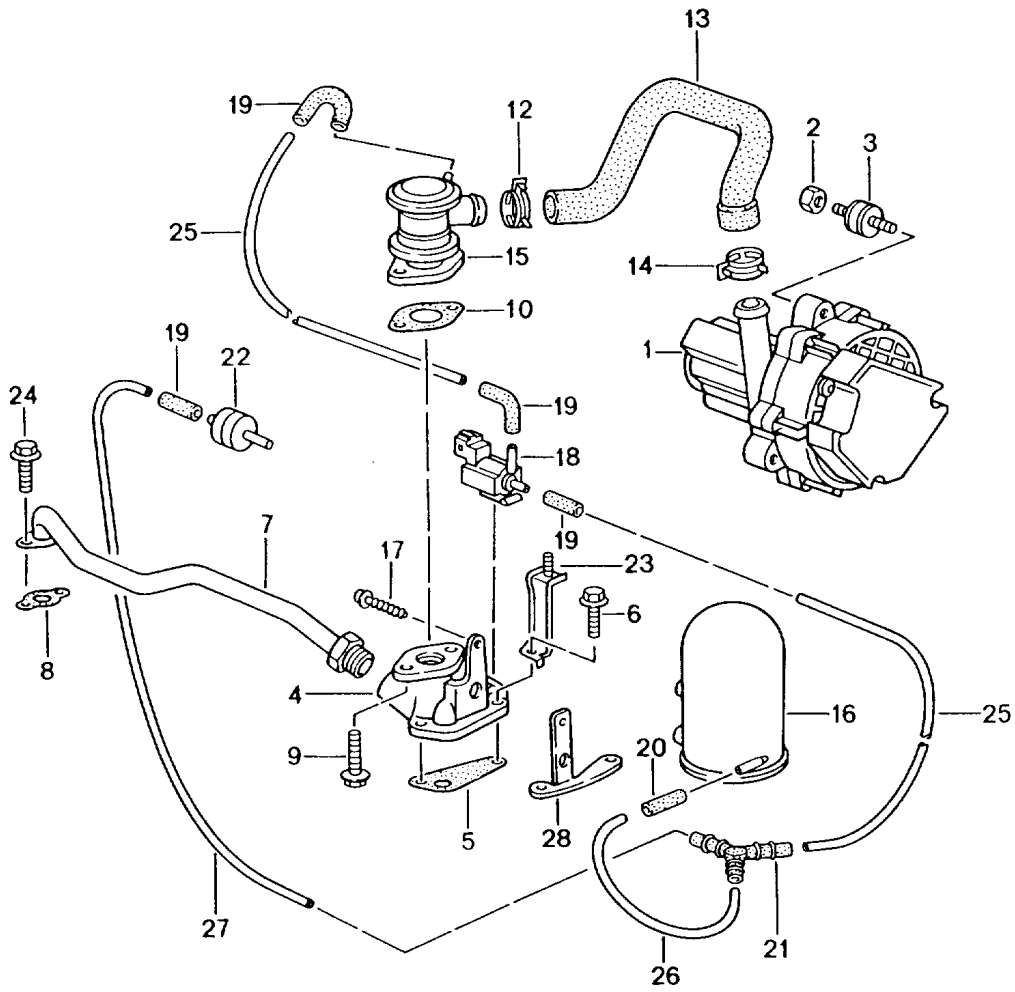

Model: 986 97

Model life 1997>>2004

Model: 986 97 Model life 1997>>2004

Pos	Part Number	Description	Remark	Qty	Model
		Air injection	00-02 03-		M96.21/22 M96.23/24
1	996 605 104 00	Air pump		1	
1	996 605 104 01	Air pump		1	
-	999 652 971 40	Plug socket		1	
-	999 652 776 22	Connector		2	
-	999 652 778 40	Gasket		2	
2	900 377 010 09	Hexagon nut M 6		3	
3	999 703 477 40	Bonded rubber buffer 20 X 20 / M6		3	
3	999 703 465 00	Bonded rubber buffer 20 X 20 / M6		3	
4	996 113 131 01	Distributor housing		1	
5	996 113 233 50	Gasket		1	
6	900 378 030 09	Hexagon-head bolt M 6 X 20		2	
7	996 113 117 55	Air tube		1	
8	996 113 213 51	Gasket		1	
9	900 378 035 01	Hexagon-head bolt M 6 X 16		2	
10	993 113 258 51	Gasket		1	
12	999 512 657 09	Hose clamp 26 X 12		1	
13	996 113 239 06	Hose		1	M660/661
13	996 113 239 05	Hose		1	M661
(13)	996 113 164 00	Air hose		1	M661
14	999 512 659 09	Hose clamp 28 X 12		1	
14	999 512 552 00	Hose clamp 28 X 12		1	
14	999 512 552 01	Hose clamp 28 X 12		1	
15	996 113 249 01	Shut-off valve		1	
16	993 110 140 03	Vacuum tank		1	
17	999 919 115 02	Oval-head screw 5 X 22		1	
18	996 605 123 01	Change-over valve		1	
18	7PP 906 270	Change-over valve		1	
-	999 652 838 40	Plug socket		1	
-	999 652 771 12	Connector		2	
-	999 704 161 40	Gasket		2	
19	928 574 717 03	Moulded hose		4	
20	999 239 040 40	Connecting piece		1	
21	928 573 727 03	Distributing piece		1	
21	928 573 727 05	Distributing piece		1	
22	964 110 950 01	Check valve		1	
22	964 110 950 02	Check valve		1	
23	986 607 102 01	Support		1	
24	900 378 035 01	Hexagon-head bolt M 6 X 16		2	
-	000 043 205 01	Pipe 4 X 1,0		*	
25		120 MM		2	
26		40 MM		1	
27		240 MM		1	
28	996 113 145 50	Support		1	
-	911 101 185 00	Stopper for cars without M 661		1	
-	996 113 901 00	Stopper for cars without M 661		1