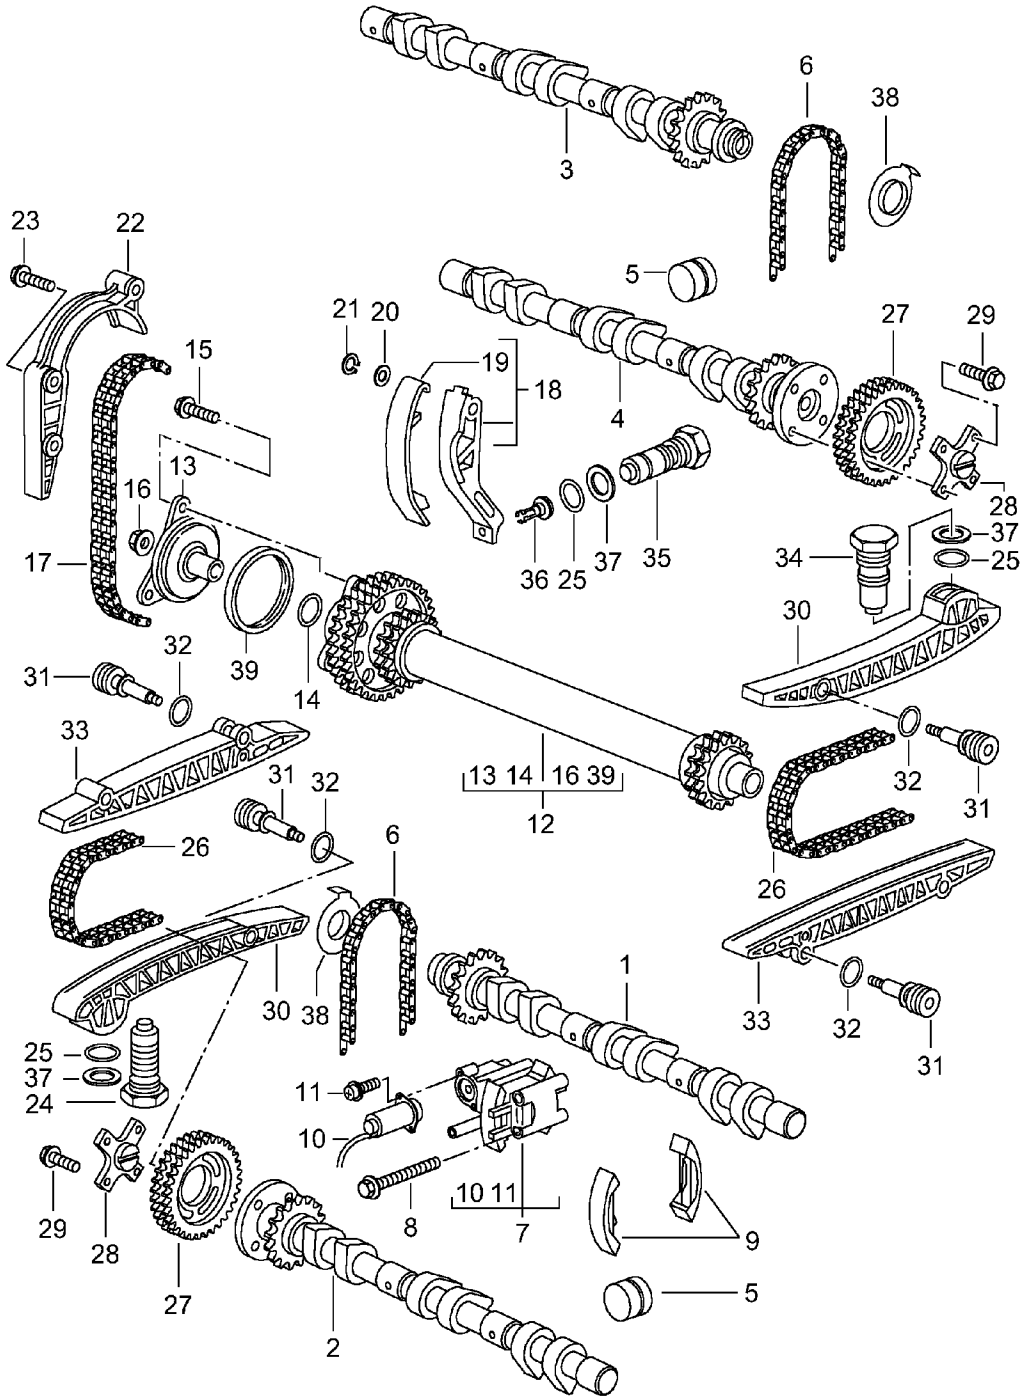

Model: 986 97

Model life 1997>>2004

Model: 986 97 Model life 1997>>2004

Pos	Part Number	Description	Remark	Qty	Model
		Camshaft Driving mechanism			M96.20 M96.21/22 M96.23/24 M96.20
1	996 105 221 04	Camshaft Intake Cylinder 1 - 3		1	
1	996 105 221 55	Camshaft Intake Cylinder 1 - 3		1	M96.21
1	996 105 221 05	Camshaft Intake Cylinder 1 - 3		1	M96.22
(1)	996 105 045 00	Camshaft Intake Cylinder 1 - 3		1	M96.23
(1)	996 105 921 20	Camshaft Intake Cylinder 1 - 3		1	M96.23
(1)	996 105 039 00	Camshaft Intake Cylinder 1 - 3		1	M96.24
(1)	996 105 921 00	Camshaft Intake Cylinder 1 - 3		1	M96.24
1A	996 105 051 03	Camshaft adjuster Intake Cylinder 1 - 3		1	M96.23/24
1B	987 105 254 00	Hexagon-head bolt for Camshaft adjuster		1	
2	996 105 222 04	Camshaft Exhaust Cylinder 1 - 3		1	M96.20
2	996 105 222 55	Camshaft Exhaust Cylinder 1 - 3		1	M96.21
2	996 105 222 05	Camshaft Exhaust Cylinder 1 - 3		1	M96.22
2	996 105 065 00	Camshaft Exhaust Cylinder 1 - 3		1	M96.23
2	996 105 063 00	Camshaft Exhaust Cylinder 1 - 3		1	M96.24
3	996 105 216 04	Camshaft Intake Cylinder 4 - 6		1	M96.20
3	996 105 216 55	Camshaft		1	M96.21