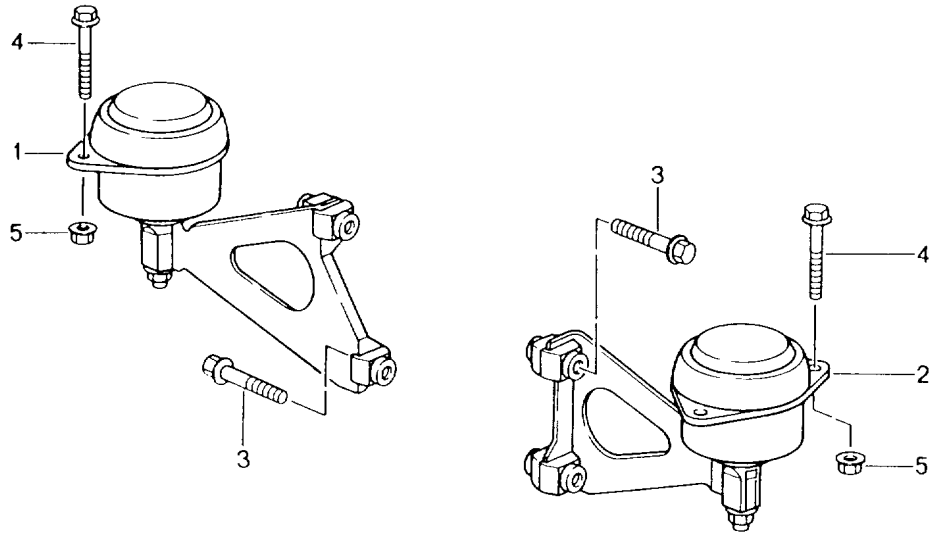

Model: 986 97

Model life 1997>>2004

Pos	Part Number	Description	Remark	Qty	Model
8	996 332 209 00	AS 48 X 68 X 10 Joint flange		2	
9	996 332 249 00	Circlip 35 X 2,5		2	

Model: 986 97

Model life 1997>>2004