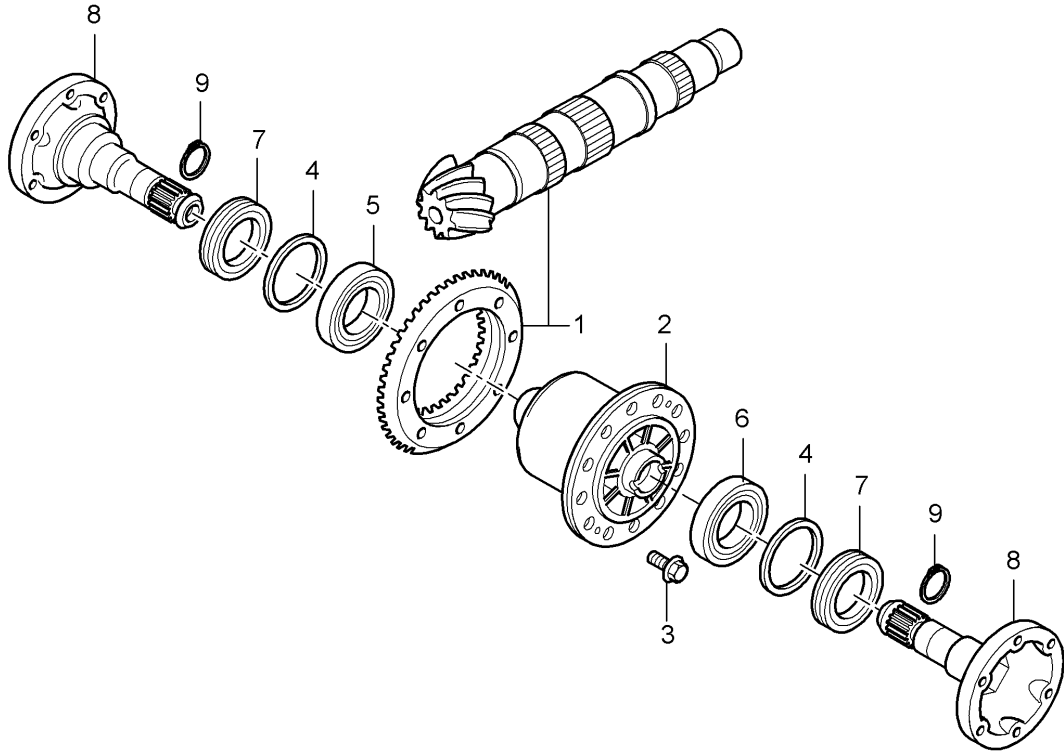

Model: 986 97

Model life 1997>>2004

Pos	Part Number	Description	Remark	Qty	Model
1	996 332 922 00	Differential Differential pinions 1 set	00-	1	G86.20
2	996 332 205 00	Differential bolt		1	
3	900 309 038 01	Pin 5 X 16		1	
4	996 332 276 00	Hexagon-head bolt M 12 X 1,25 X 22,5		12	
5	996 332 209 00	Joint flange		2	
6	996 332 249 00	Circlip 35 X 2,5		2	
7	999 113 347 40	Shaft sealing ring 48 X 68 X 10		2	

Model: 986 97

Model life 1997>>2004