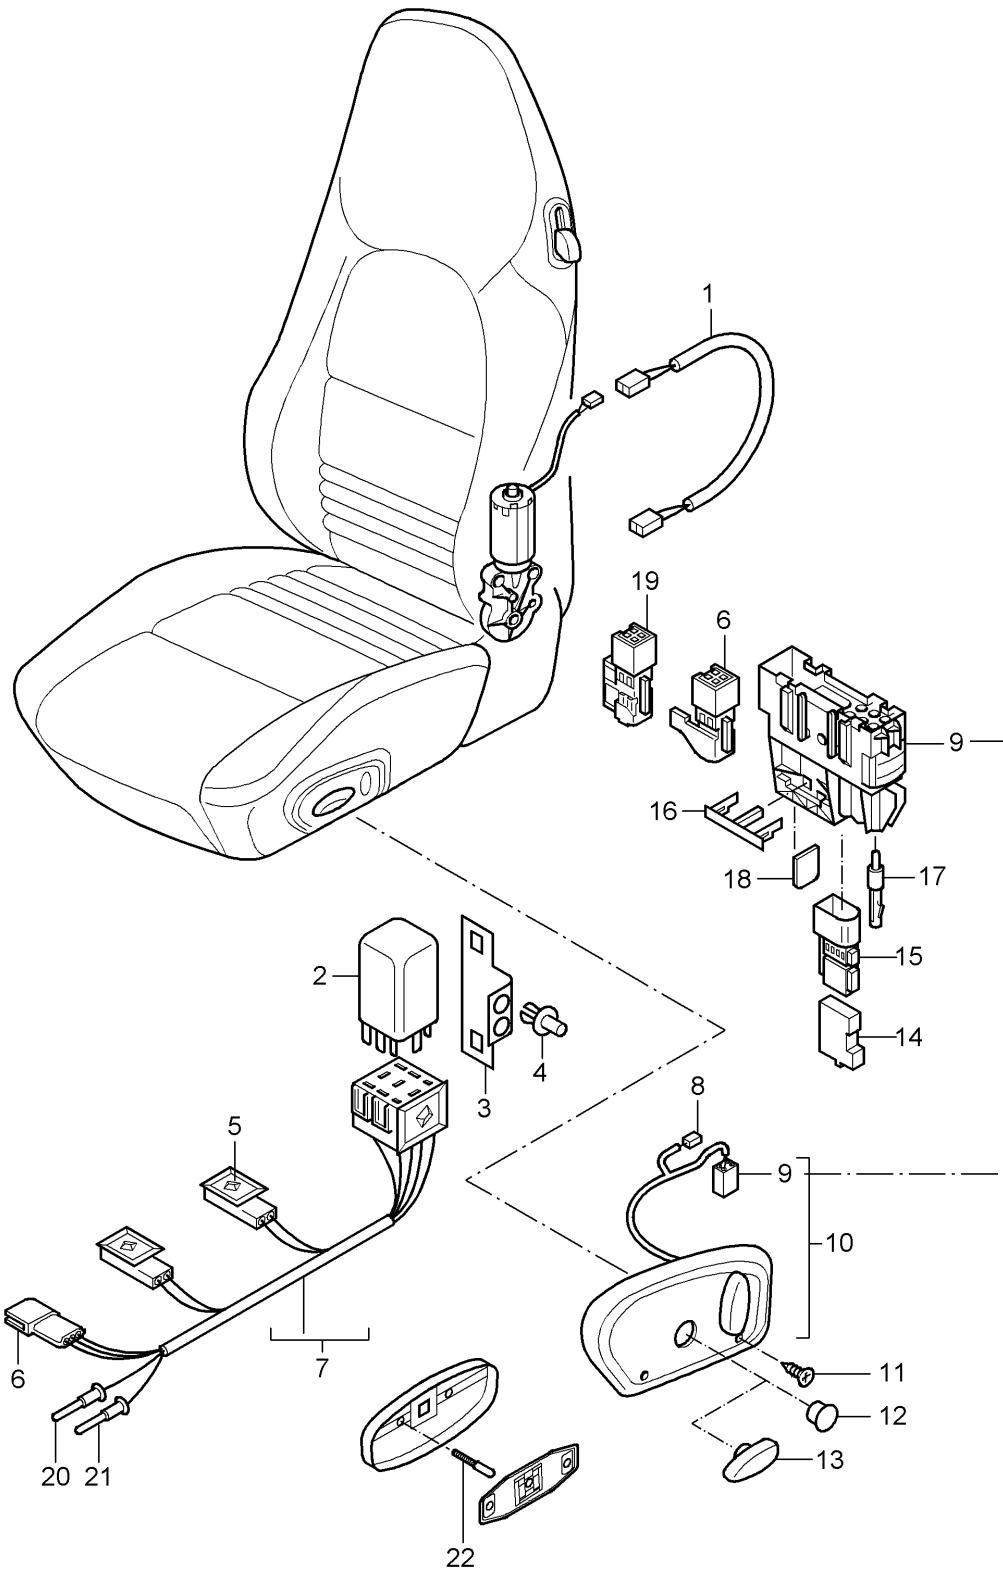

Model: 986 97

Model life 1997>>2004

Pos	Part Number	Description	Remark	Qty	Model
16	986 521 691 00	Seat frame Front Left Adapter	/L	1	
(16)	986 521 690 00	Seat frame Rear Outer Adapter	/R	1	
16	999 311 008 01	Square screw M 5 X 23,6		1	
17	986 521 687 00	Nut		1	
18	986 521 667 00	Seat adjuster guard	/LL /R /RL /L	1	

Model: 986 97

Model life 1997>>2004