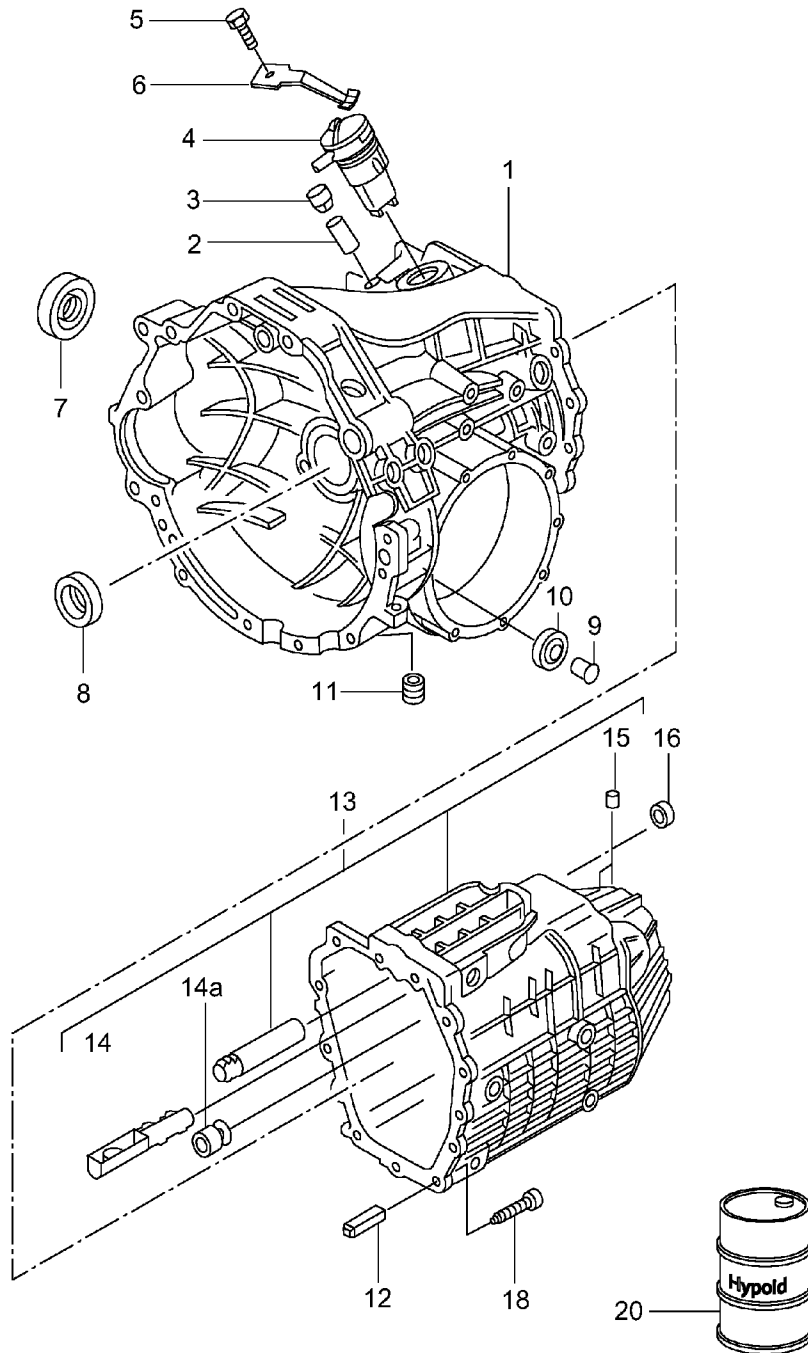

Model: 986 97

Model life 1997>>2004

Pos	Part Number	Description	Remark	Qty	Model
1	986 116 237 00	Clutch release	00-	1	G86.20
2	N 090 316 5	Clutch operating cylinder		1	
2	900 075 506 01	Combination screw M 8 X 30 Z1		1	

Model: 986 97

Model life 1997>>2004