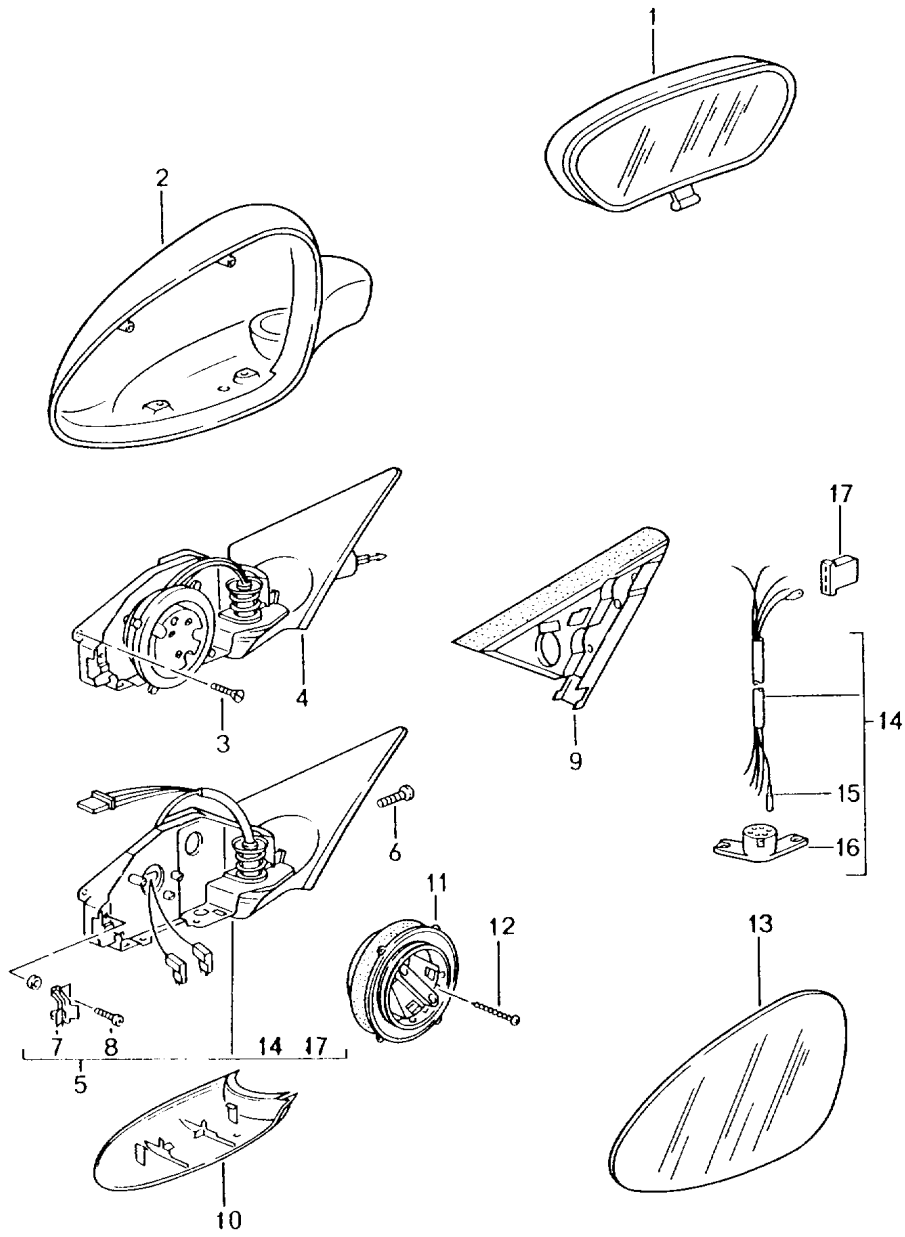

Model: 986 97

Model life 1997>>2004

Pos	Part Number	Description	Remark	Qty	Model
		Vehicle Ident. No. Indicate			
11	999 073 240 02	Screw M 4 X 10		2	
12	999 073 169 07	Tapping screw 4,8 X 16		7	
13	996 552 879 00	Adapter for Damper	03-	2	

Model: 986 97

Model life 1997>>2004