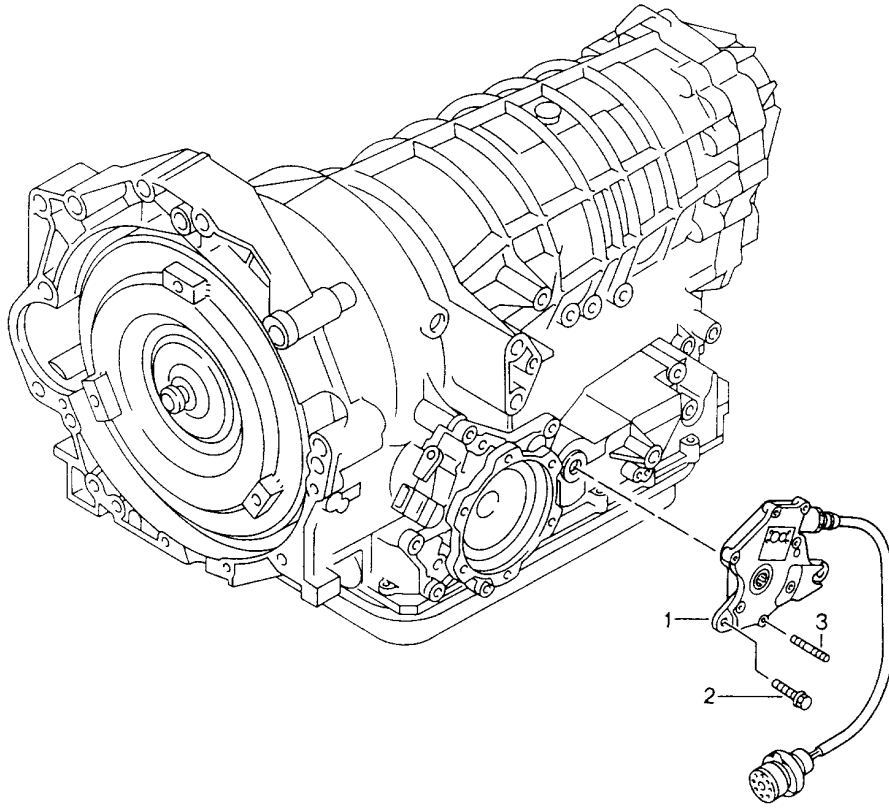

Model: 986 97

Model life 1997>>2004