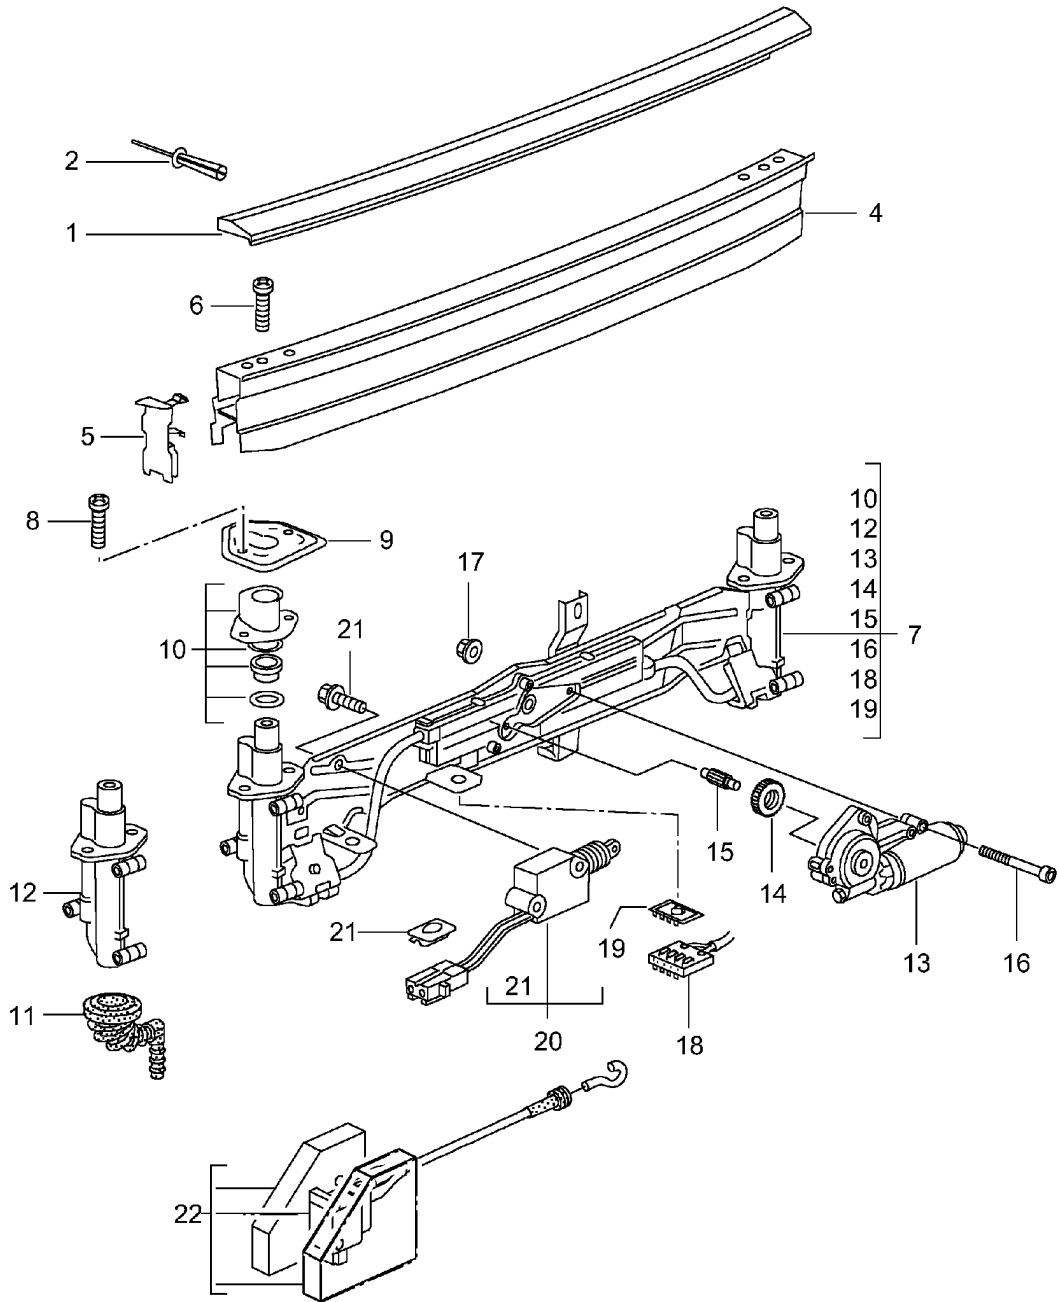

Model: 986 97

Model life 1997>>2004

Model: 986 97 Model life 1997>>2004

Pos	Part Number	Description	Remark	Qty	Model
1	986 504 609 01	Rear spoiler			
		Upper part	-02	1	
	986 504 609 01 G2X	Prime coated			
1	986 504 609 02	Upper part	03-	1	
	986 504 609 02 G2X	Prime coated			
(2)	999 507 499 40	Expansion rivet		3	
		5,0 X 11,5			
4	986 504 613 01	Bracket	-02	1	
4	986 504 613 02	Bracket	03-	1	
5	986 504 615 01	Cover	/L -02	1	
5	986 504 615 02	Cover	/L 03-	1	
(5)	986 504 616 01	Cover	/R -02	1	
(5)	986 504 616 02	Cover	/R 03-	1	
6	999 218 016 02	Combination screw		2	
		M 6 X 16			
		Micro-self-locking			
6	999 218 016 01	Combination screw		2	
		M 6 X 16			
		Micro-self-locking			
7	986 504 109 00	Driving mechanism		1	
-	999 652 919 40	Plug socket		1	
-	999 652 567 22	Cylindrical socket		5	
8	999 218 016 02	Combination screw		4	
		M 6 X 16			
		Micro-self-locking			
8	999 218 016 01	Combination screw		4	
		M 6 X 16			
		Micro-self-locking			
9	986 504 251 00	Mounting plate		2	
10	986 504 913 00	Gasket set		2	
11	986 504 915 00	Water drain hose		1	
12	986 504 911 00	Hinge	/L	1	
(12)	986 504 912 00	Hinge	/R	1	
13	996 624 151 00	Electric motor		1	
14	986 504 261 00	Spur gear		1	
15	986 504 263 00	Axle		1	
16	900 074 364 02	Hexagon-head bolt		3	
		M 5 X 55			
		Micro-self-locking			
17	900 377 009 01	Hexagon nut		3	
		M 5			
18	999 652 918 40	Connector housing		1	
19	999 650 175 40	Support		1	
20	996 624 117 00	Actuator	-00	1	M534/535
-	999 652 749 40	Plug socket		1	
-	999 652 567 22	Cylindrical socket		2	
21	999 507 434 40	Support		1	M534/535
22	986 512 117 00	Actuator	01-	1	M534/535