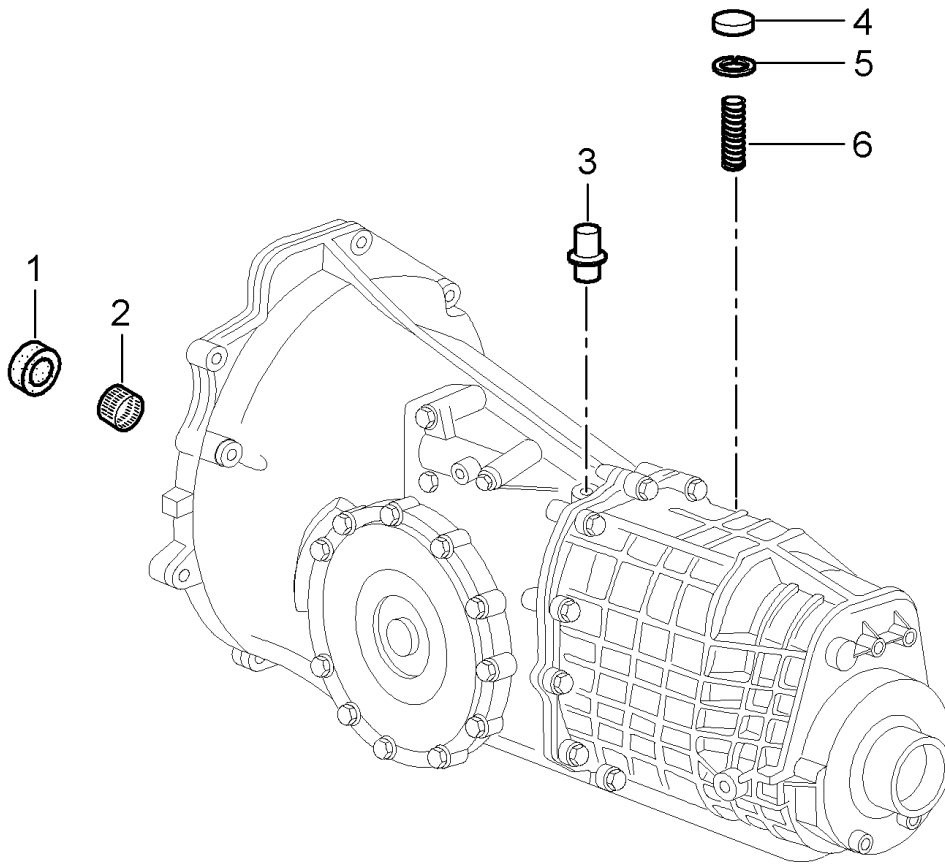

Model: 986 97

Model life 1997>>2004

Model: 986 97

Model life 1997>>2004

Pos	Part Number	Description	Remark	Qty	Model
		Transmission	00-		G86.20
		Single parts			
1	996 302 131 00	Shaft sealing ring 28 X 40 X 7,5		1	
2	996 301 814 00	Needle sleeve 30 X 37 X 16		1	
3	996 301 071 00	Bleeder 17 X 12 X 28,1		1	
4	996 303 257 00	Lid 20 X 4		1	
5	900 042 003 01	Circlip 20 X 1		1	
6	996 303 255 00	Compression spring		1