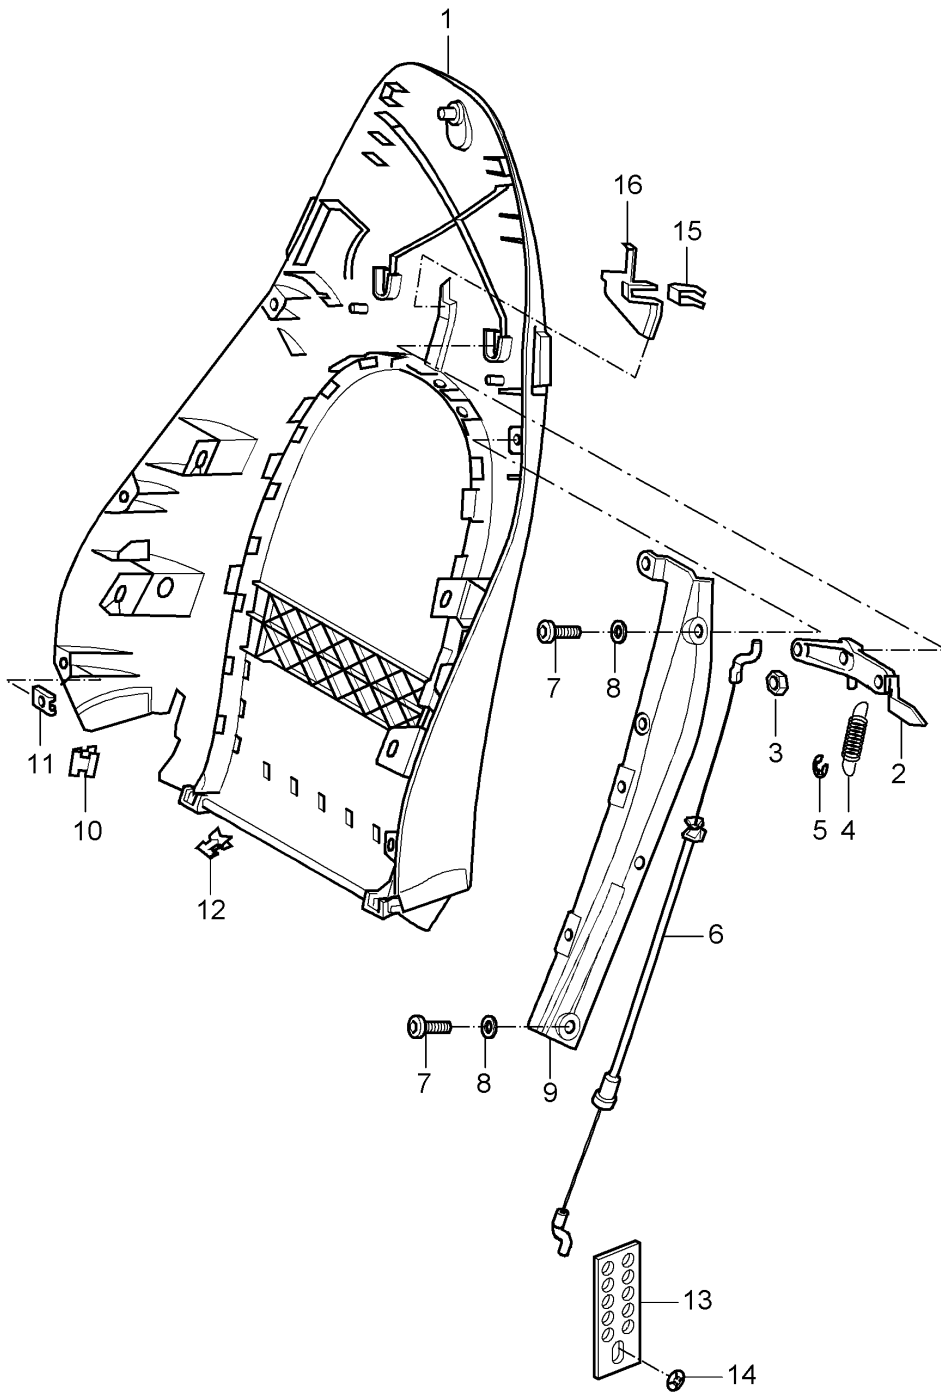

Model: 986 97 Model life 1997>>2004

Pos	Part Number	Description	Remark	Qty	Model
1	996 521 709 00	Lumbar support Lumbar support Complete		2	BOXSTER
2	996 521 719 00	Sound absorber Compressor		2	
3	996 620 725 00	Compressor		2	
4	996 612 541 00	Wiring harness Seating position control Lumbar support adjustment		2	
(4)	996 612 542 00	Wiring harness Seating position control Lumbar support adjustment		2	M537/538
5	996 521 721 00	Support Valve housing		2	
6	999 181 749 40	Air hose Seating position control		2	
7	996 613 725 00	Pressure switch		2	
8	900 067 051 02	Pan-head screw M 5 X 10		2	
9	996 617 725 00	Valve housing Seating position control		2	
(9)	996 617 726 00	Valve housing Seating position control		2	M537/538

Model: 986 97

Model life 1997>>2004