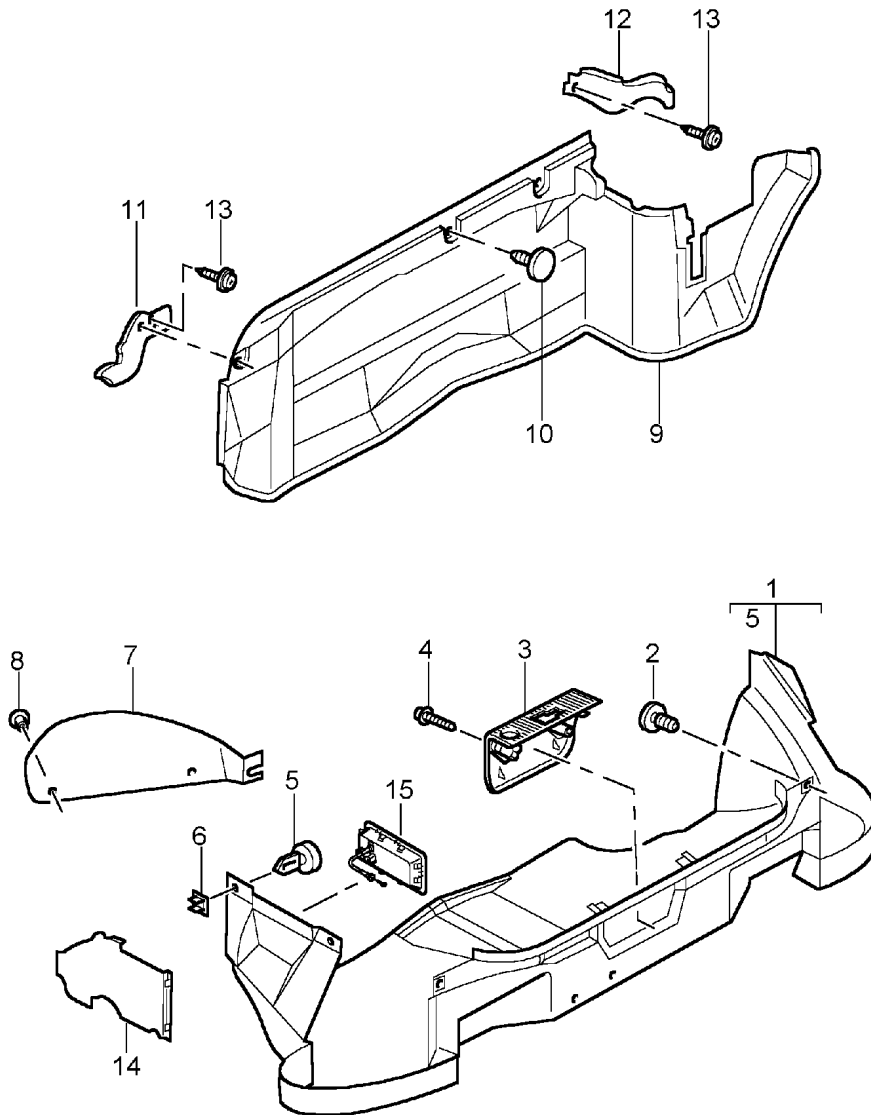

Model: 986 97

Model life 1997>>2004

Model: 986 97 Model life 1997>>2004

Pos	Part Number	Description	Remark	Qty	Model
1	986 551 053 05	Luggage compartment Rear Lining	-00	1	
1	986 551 053 05 C10	Luggage compartment Grey	01-	1	
2	986 551 053 05 A31	Lining Black			
2	999 703 432 40	Stopper 8,0		3	
3	986 551 251 00	Lining Lid lock		1	
4	986 551 251 00 01C	Satin black			
4	900 143 187 09	Combination screw 4,8 X 32		2	
5	999 507 529 40	Catch 18,0		2	
6	999 590 046 40	Disc cam 10,0 X 11,5		2	
7	986 551 651 00	Cover Rear light	/L -00	1	
(7)	986 551 651 00 C10	Grey			
(7)	986 551 652 00	Cover Rear light	/R -00	1	
(7)	986 551 652 00 C10	Grey			
7	986 551 651 01	Cover Rear light	/L 01-	1	
(7)	986 551 651 01 A31	Black			
(7)	986 551 652 01	Cover Rear light	/R 01-	1	
(7)	986 551 652 01 A31	Black			
8	999 049 020 40	Plastic nut T5/30 X 5,1		6	
8	999 049 024 40	Plastic nut T5/40 X 8		2	
9	986 551 045 02	Lining Luggage compartment	-00	1	
9	986 551 045 02 C10	Grey			
9	986 551 045 03	Lining Luggage compartment	01-	1	
10	986 551 045 03 A31	Black			
10	999 703 432 40	Stopper 8,0		3	
(11)	986 551 321 01	Bleeding	/L -02	1	
(11)	986 551 723 00	Support	/L 03-	1	
(12)	986 551 322 01	Bleeding	/R -02	1	
(12)	986 551 723 00	Support	/R 03-	1	
13	999 073 061 02	Tapping screw 4,8 X 16		3	
14	986 551 763 01	Reinforcement	/L	1	
(14)	986 551 764 01	Reinforcement	/R	1	
(14)	986 551 761 00	Reinforcement Centre part		1