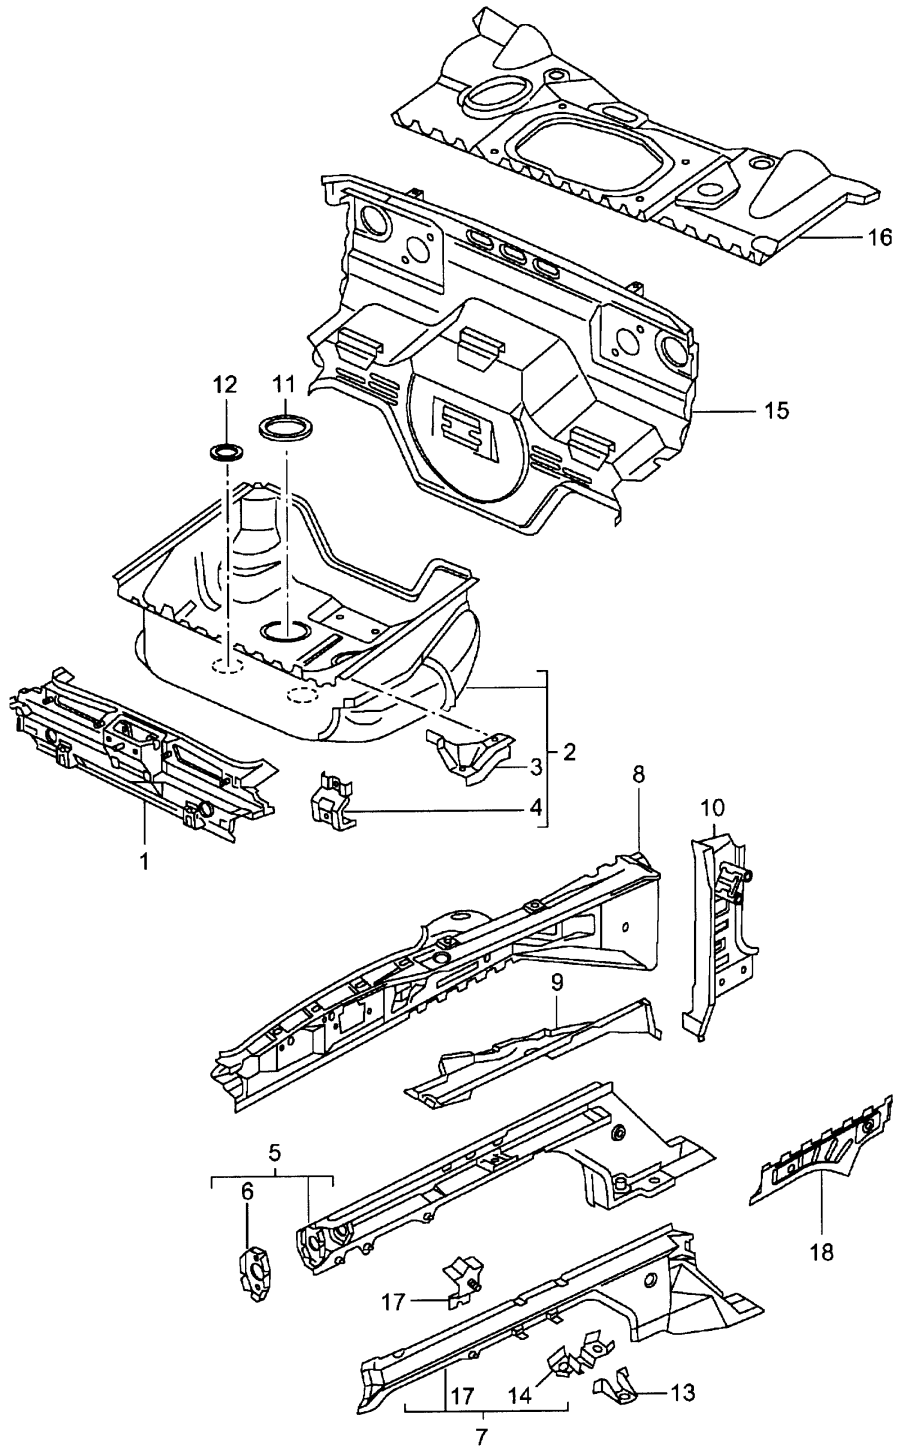

Model: 986 97

Model life 1997>>2004