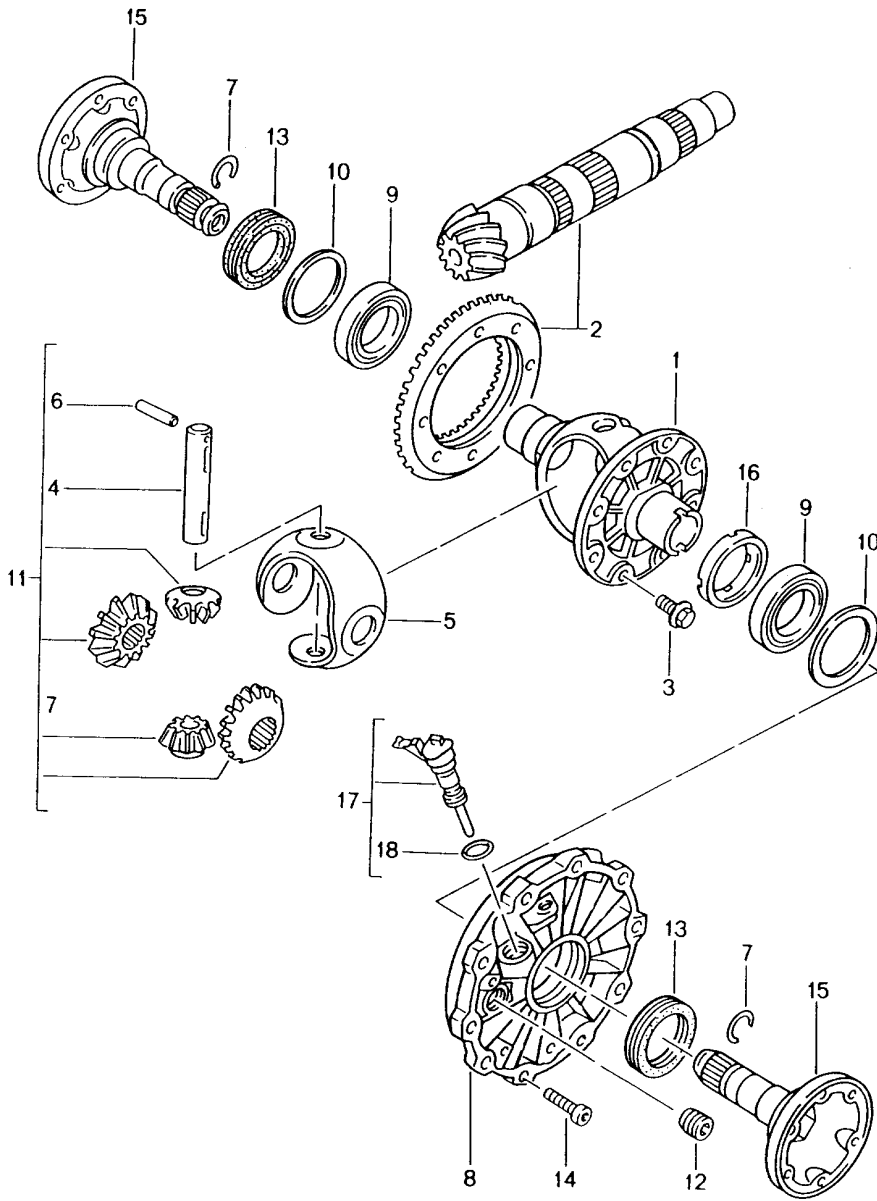

Model: 986 97

Model life 1997>>2004

Model: 986 97 Model life 1997>>2004

Pos	Part Number	Description	Remark	Qty	Model
		Differential Transmission Classification letter Attention			G86.00/01 CWA/DVY/EFD GDW/GFW
1	012 409 121 M	Differential housing 90 MM		1	CWA
(1)		Differential housing 90 MM G >> 10 01 9		1	DVY
(1)	012 409 121 L	Differential housing 90 MM G 11 01 9 >>		1	DVY/EFD/GDW
(1)	01X 409 121 A	Differential housing 90 MM		1	GFW
2	012 409 143 AR	Ring gear and pinion shaft 35 : 9		1	CWA
2	012 409 143 CA	Ring gear and pinion shaft 35 : 9		1	DVY
2	012 409 143 CQ	Ring gear and pinion shaft 32 : 9		1	EFD/GDW
(2)	012 409 143 EJ	Ring gear and pinion shaft 32 : 9		1	GFW
3	N 903 614 01	Hexagon-head bolt M 10 X 1 X 22,8		10	
4	005 409 177 00	Differential bolt		1	
5	012 409 170 A	Thrust washer		1	CWA/DVY/EFD
(5)	02B 409 170 A	Thrust washer		1	GDW/GFW
(5)	02M 409 170 A	Thrust washer		1	GDW/GFW
6	N 100 726 01	Roll pin 5 X 36		1	
7	012 409 413	Circlip		2	
8	012 409 131 H	Lid		1	CWA
8		Lid G >> 10 01 9		1	DVY
(8)	012 409 131 L	Lid G 11 01 9 >>		1	DVY/EFD/GDW
(8)		Lid		1	GFW
9	002 517 185	Taper roller bearing 46 X 75 X 18		2	CWA
9	002 517 185 A	Taper roller bearing 46 X 75 X 18 G >> 10 01 9		2	DVY
9	002 517 185 M	Taper roller bearing 46 X 75 X 18 G >> 10 01 9		2	DVY
9	002 517 185 A	Taper roller bearing Right 46 X 75 X 18 G 11 01 9 >>		1	DVY/EFD/GDW
9	002 517 185 M	Taper roller bearing Right 46 X 75 X 18 G 11 01 9 >>		1	DVY/EFD/GDW
9	002 517 185 A	Taper roller bearing Right 46 X 75 X 18		1	GFW
9	002 517 185 M	Taper roller bearing Right 46 X 75 X 18		1	GFW
9	012 409 123	Taper roller bearing Left 50 X 80 X 20 G 11 01 9 >>		1	DVY/EFD/GDW