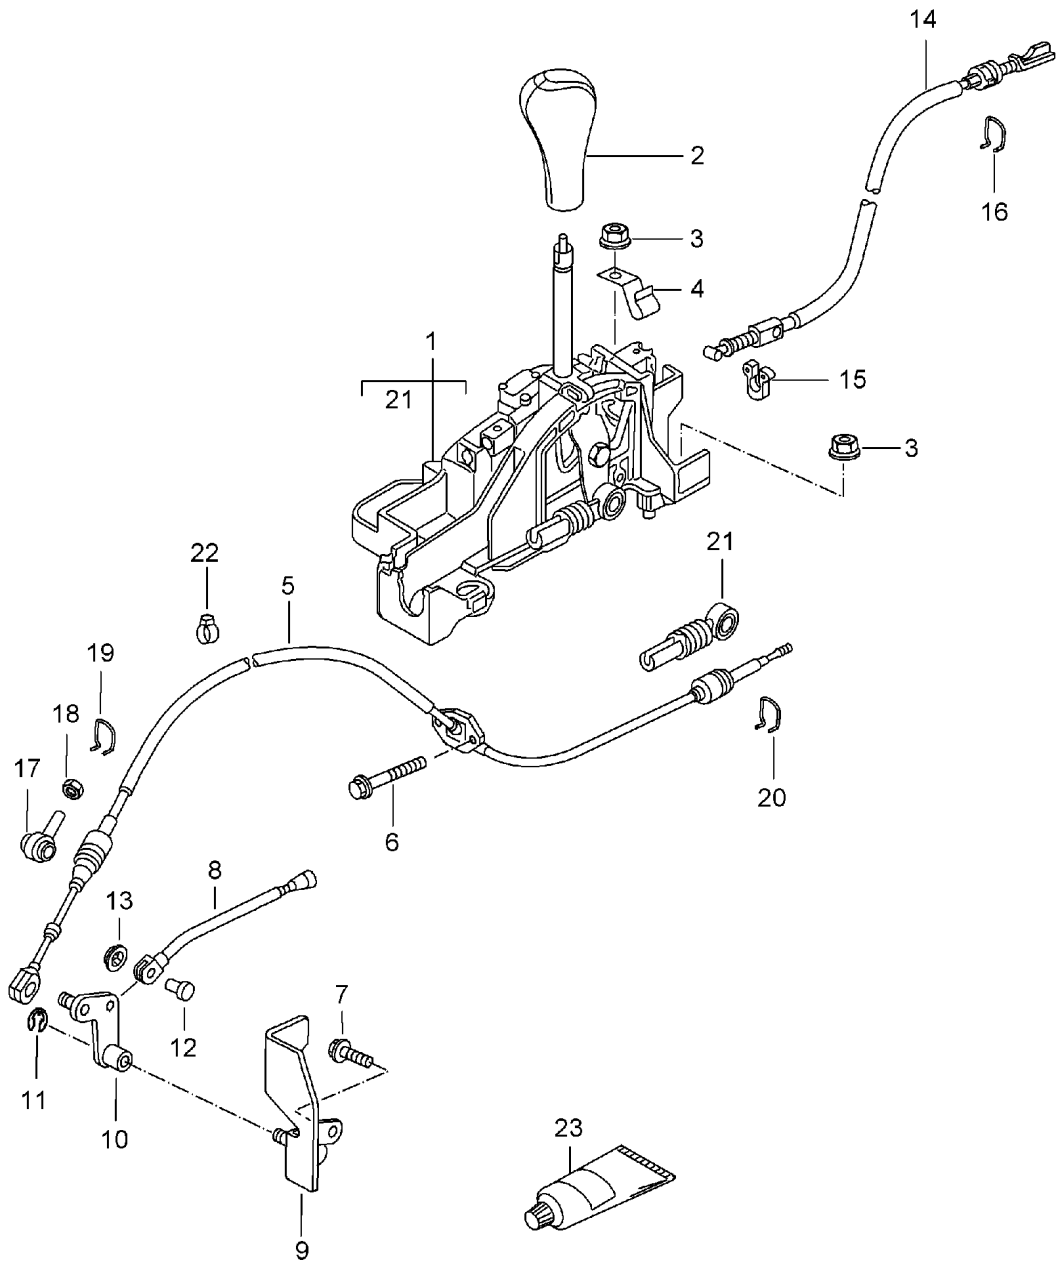

Model: 986 97 Model life 1997>>2004

Pos	Part Number	Description	Remark	Qty	Model
-	900 021 055 00	2 X 25 F >>98VS6 05644 Cotter pin		4	
10	996 424 145 00	2 X 25 F >>98VS6 05644 Fastening part for Cable Adjustable	-99	1	
(10)	996 424 145 01	Fastening part for Cable Adjustable	00-	1	
-	996 424 445 00	Clip for Fastening part		1	
11	996 424 147 00	Fastening part for Cable Adjustable		1	
12	986 424 165 02	Support for Cable		1	
(12)	986 424 165 03	Support for Cable		1	
(12)	986 424 166 04	Support for Cable	00-	1	M008
13	986 424 913 05	Linkage Adjustable		1	
(13)	986 424 913 06	F >>98VS6 05644 Linkage Adjustable		1	
(13)	986 424 913 07	F 98VS6 05645>> Use also: 986.424.041.07 Linkage Adjustable		1 1	
14	900 075 085 02	Hexagon-head bolt M 8 X 20		2	
15	986 424 135 00	Cap		1	
16	986 424 049 00	Safety clip		1	
17	986 424 931 05	Joint rod Adjustable		1	
(17)	986 424 931 06	F >>98VS6 05644 Joint rod Adjustable		1	
(17)	986 424 931 07	F 98VS6 05645>> Use also: 986.424.041.07 986.424.913.06 Joint rod Adjustable		1 1 1	
18	N 901 239 02	Hexagon-head bolt M 8 X 26		1	
19	999 073 209 09	Pan-head screw M 10 X 20		2	
20	986 424 133 00	Washer		2	
21	000 043 205 93	Grease 1 100-gramme tube		X	

Model: 986 97

Model life 1997>>2004