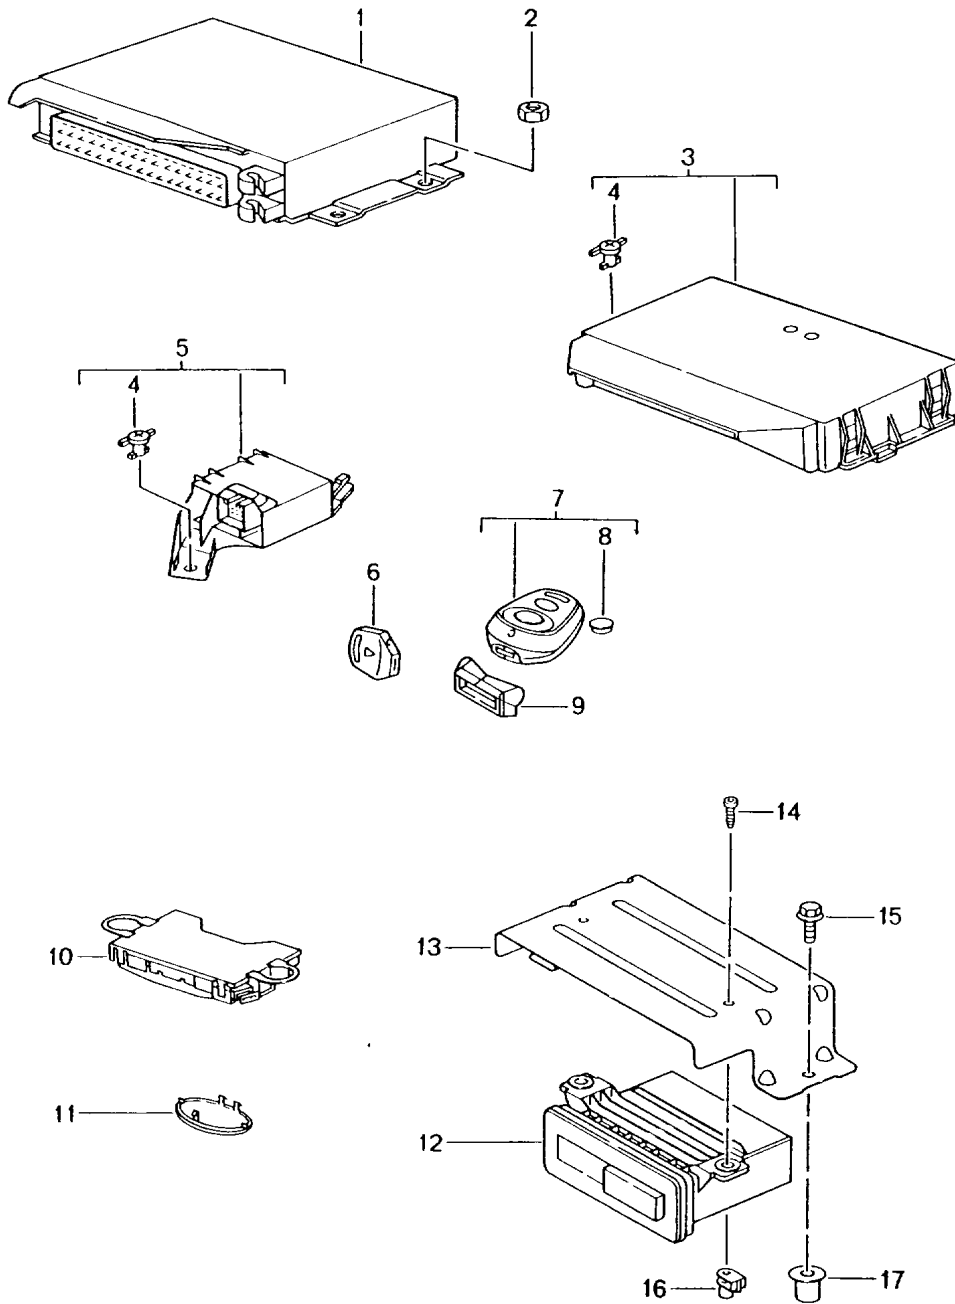

Model: 986 97

Model life 1997>>2004

Model: 986 97 Model life 1997>>2004

Pos	Part Number	Description	Remark	Qty	Model
		Control units See technical information Tech. information memo TI-2-1A97-BOX			
1	996 618 601 04	Control unit - dme -	-99	1	M96.20
1	996 618 601 DX	Control unit - dme -	-99	1	M96.20
1	996 618 605 00	Control unit - dme -	-02 -02	1	M96.21 M96.22
1	996 618 605 X	Control unit - dme -	-02 -02	1	M96.21 M96.22
1	996 618 604 00	Control unit - dme - See technical information GR.2 NR.5/02	03-	1	M96.24 M96.23
1	996 618 604 X	Control unit - dme -	03-	1	M96.24 M96.23
-	986 618 129 00	Retainer plate Control unit - dme -	00-	1	
(1)	986 618 225 03	Control unit Tiptronic F >>98XS6 00783	97-99	1	M009/249
(1)	986 618 225 04	Control unit Tiptronic F 98XS6 00784>>	-99	1	M009/249
(1)	986 618 255 06	Control unit Tiptronic	-02	1	M009/249
(1)	986 618 256 00	Control unit Tiptronic	03-	1	M009/249
(1)	986 618 240 06	Control unit Tiptronic	-02	1	M008/249
(1)	986 618 241 00	Control unit Tiptronic	03-	1	M008/249
2	999 084 629 09	Hexagon nut M 6		7	
2	999 084 629 01	Hexagon nut M 6		7	
(2)	999 084 635 02	Shear-off nut Mount Control unit - dme -		5	M536
-	986 618 131 00	Tab washer Plug-protection Control unit - dme - Control units Immobiliser And Handheld transmitter See technical information Tech. information memo TI-9-0197-BOX TI-9-1A97-BOX	00-	1	M536
3	986 618 260 00	Control unit Immobiliser Central locking system	97	1	M531
3	986 618 260 03	Control unit Immobiliser Central locking system	98-00	1	M531
3	986 618 262 01	Control unit Immobiliser	01-02	1	M531