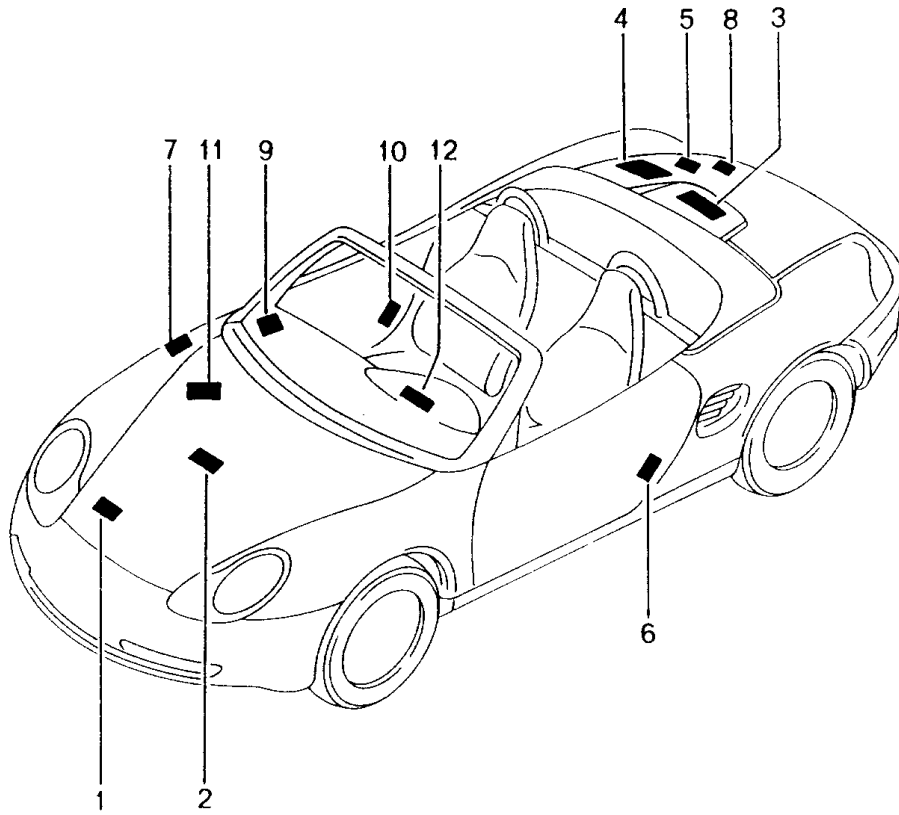

Model: 986 97

Model life 1997>>2004

Model: 986 97 Model life 1997>>2004

Pos	Part Number	Description	Remark	Qty	Model
		Stickers			
		Stickers			
		Tyre pressure			
1	986 701 287 20	Sticker		1	M009
1	986 701 287 23	Sticker		1	M008
1	986 701 287 22	Sticker	(AUS)	1	M009
1	986 701 287 25	Sticker	(AUS)	1	M008
		Stickers		1	
		Emergency wheel			
2	996 361 701 10	Sticker	(AUS)	1	
		English			
2	928 701 150 00	Sticker		1	
		"MAX 80 KM/H"			
		Stickers			
		Engine specifications			
4	986 006 107 00	Sticker	(AUS) 97	1	M009
4	986 006 107 01	Sticker	(AUS) 98	1	M009
4	986 006 107 02	Sticker	(AUS) 99	1	M009
4	986 006 107 05	Sticker	(AUS) 00	1	M009
4	000 043 204 77	Sticker	(AUS) 01	1	M009
4	986 006 107 09	Sticker	(AUS) 02	1	M009
4	986 006 107 11	Sticker	(AUS) 03	1	M009
4	986 006 107 13	Sticker	(AUS) 04	1	M009
4	986 006 107 06	Sticker	(AUS) 00	1	M008
4	986 006 107 08	Sticker	(AUS) 01	1	M008
4	986 006 107 10	Sticker	(AUS) 02	1	M008
4	986 006 107 12	Sticker	(AUS) 03	1	M008
4	986 006 107 14	Sticker	(AUS) 04	1	M008
4	993 006 108 00	Sticker	97	1	M068
4	993 006 108 02	Sticker	-01	1	M068
4	996 006 108 00	Sticker	02-	1	M068
(4)	996 006 120 00	Indication sticker	00-	1	
		Lid			
		Expansion tank			
		Coolant			
5	928 701 140 04	Sticker		1	M068/325
		Exhaust gas			
		Stickers			
		Type of fuel			
7	996 006 117 00	Sticker		1	
		98 ROZ			
7	996 006 117 01	Sticker		1	M150
		98 ROZ/RON			
7	996 006 117 02	Sticker	(AUS)	1	
		96 ROZ			
7	996 006 117 03	Sticker	(J)	1	
		93 RON/MON/2			
7	996 701 190 00	Sticker	01-	1	
		Fuel tank cap			
8	997 006 544 00	Sticker		1	
		Engine oil			
		- MOBIL 1 -			
8	7PP 010 786 T	Sticker		1	
		Engine oil			
		- MOBIL 1 -			
		Stickers			
		Airbag			
9	996 701 421 01	Sticker	98	1	
		Child car seat			
9	3B0 010 219 B	Sticker	99-	1	
		Child car seat			
9	986 701 430 00	Sticker	01-	1	
		Child car seat