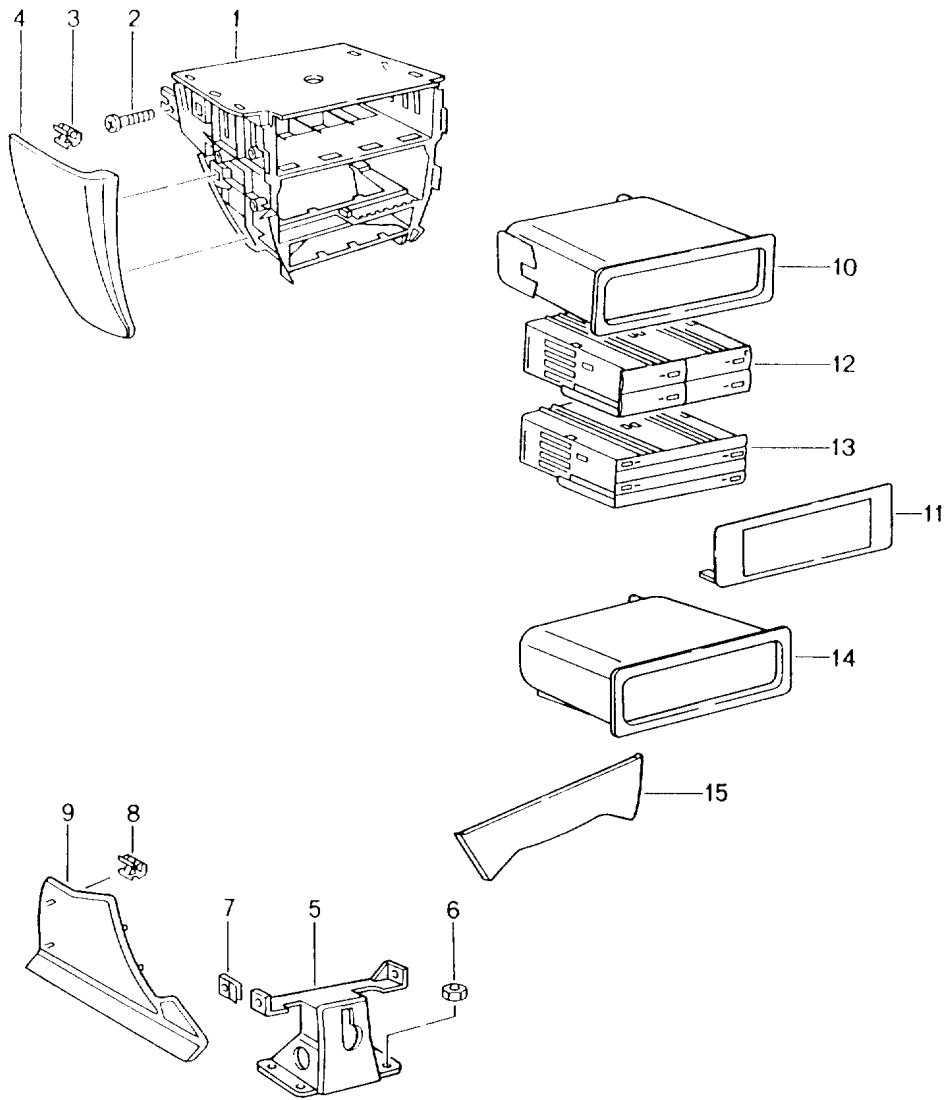

Model: 986 97

Model life 1997>>2004