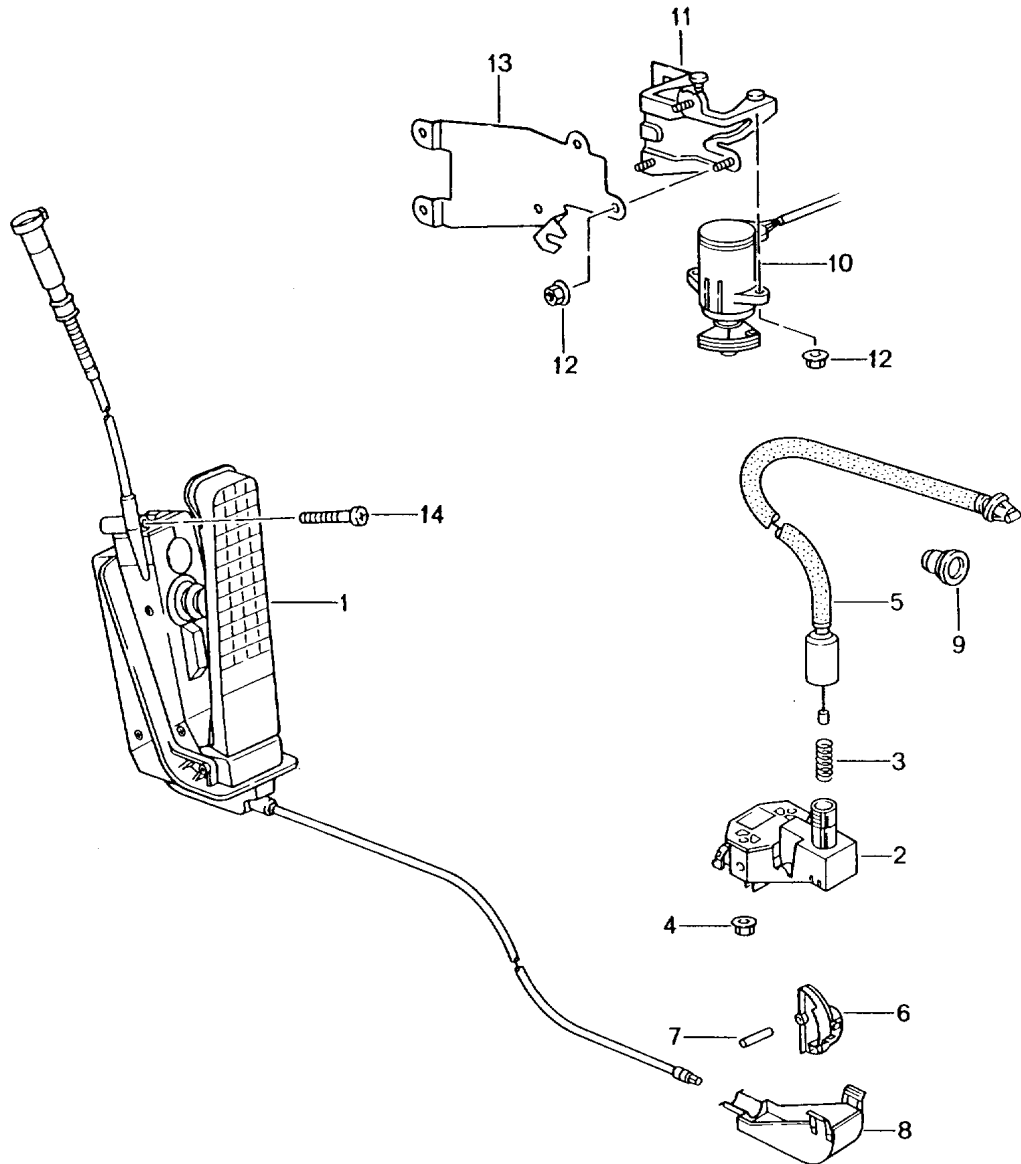

Model: 986 97

Model life 1997>>2004

Pos	Part Number	Description	Remark	Qty	Model
(14)	986 423 113 25	Clutch pipeline F 98XS6 03070>> Use also: 8E0.721.257A		1	
(14)	986 423 377 11	Clutch hose	00-	2	M008
15	996 355 549 00	Support		2	
16	996 355 545 00	Support		3	
17	996 355 543 00	Support		1	
18	999 702 216 41	Grommet		1	M481
(18)	999 702 216 42	Grommet		1	
19	999 702 217 41	Grommet		1	M249
20	986 423 777 00	Bracket F >>98XS6 03069		1	
(20)	986 423 677 25	Bracket F 98XS6 03070>>		1	
(20)	986 423 777 10	Bracket		1	
(20)	996 423 777 01	Bracket		1	
21	999 507 586 40	Cable holder		1	
22	999 230 522 10	Threaded joint		1	
(22)	999 230 541 10	Threaded joint		1	
-	999 230 685 40	Circlip for Threaded joint		3	
23	999 707 333 40	Sealing ring		1	

Model: 986 97

Model life 1997>>2004