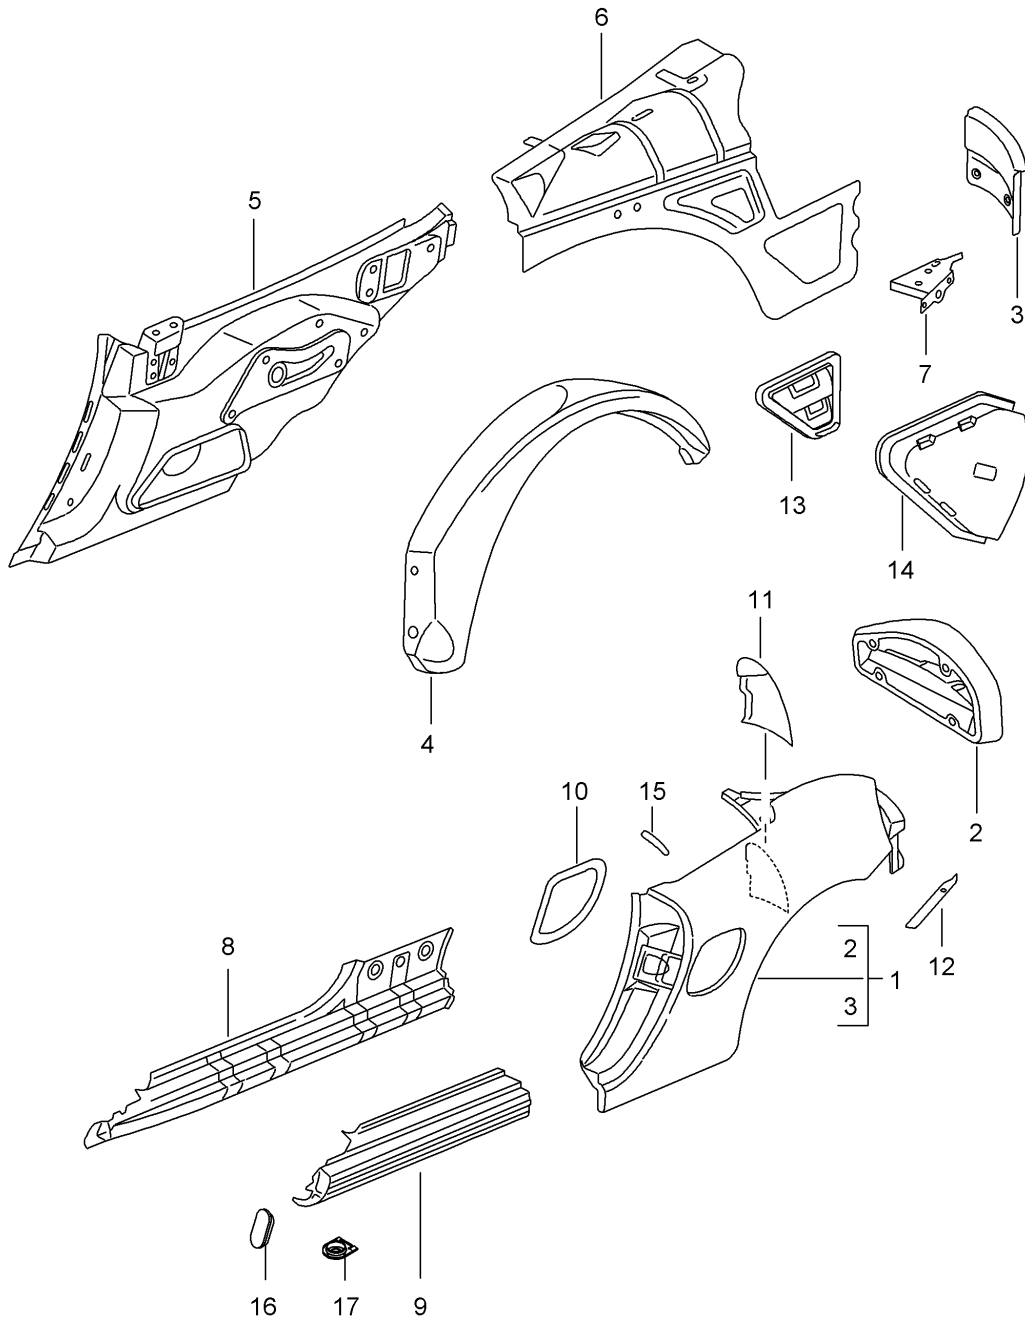

Model: 986 97

Model life 1997>>2004