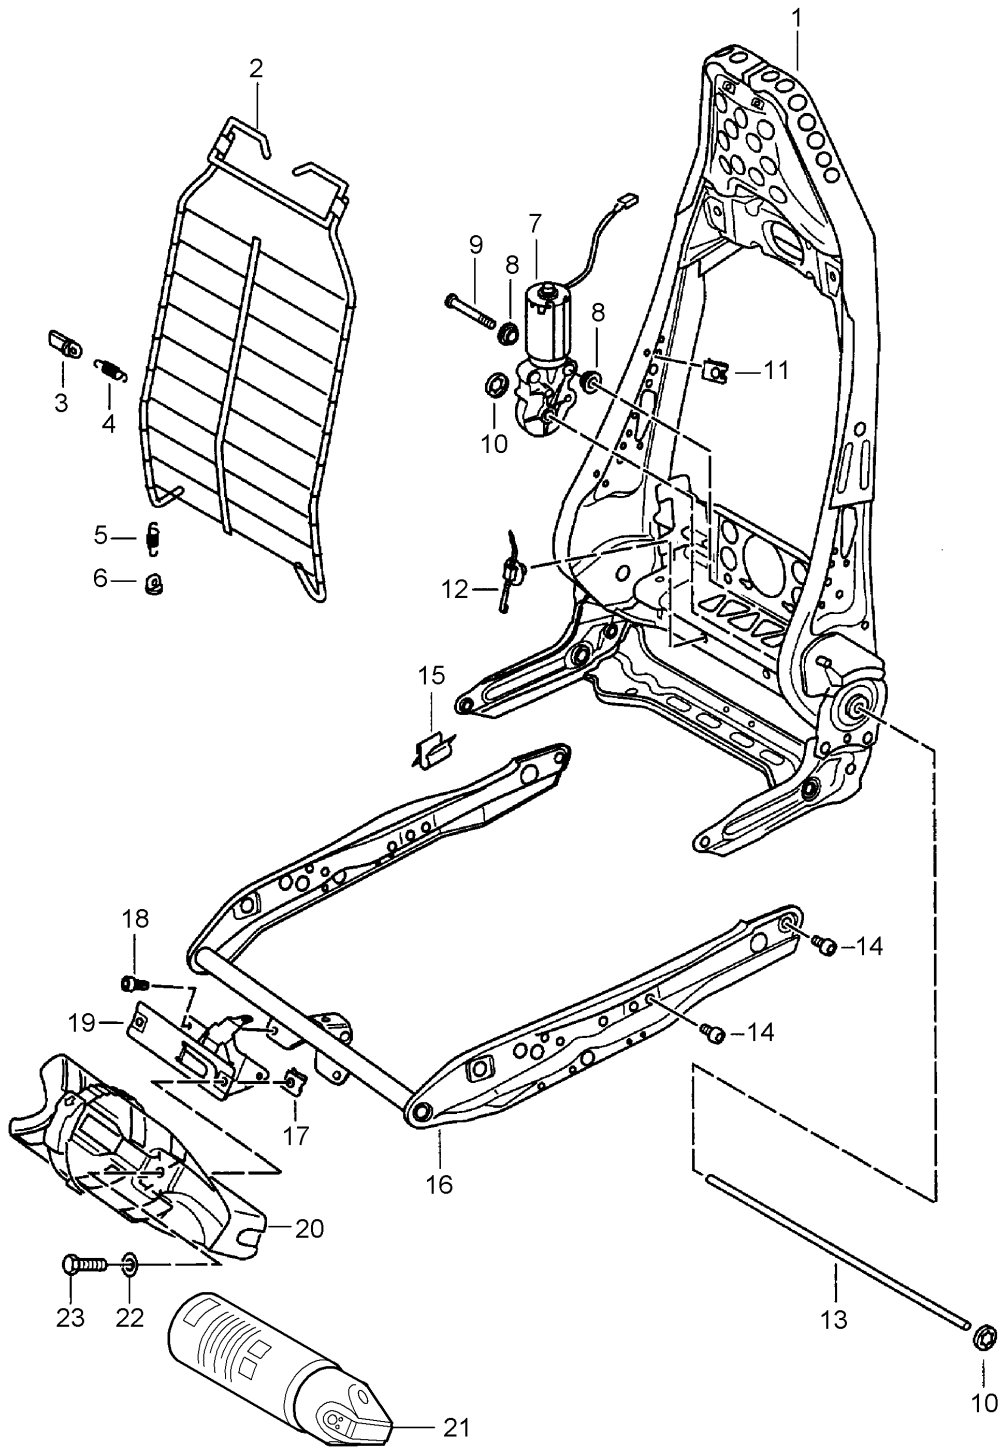

Model: 986 97

Model life 1997>>2004

Model: 986 97 Model life 1997>>2004

Pos	Part Number	Description	Remark	Qty	Model
		Backrest frame Seat frame Sports seat	98		BOXSTER
1	986 521 327 02	Backrest frame		2	
2	996 521 355 01	Mat		2	
3	996 521 367 00	Support Spring Centre		8	
4	996 521 333 00	Spring Centre		4	
5	996 521 331 01	Spring Lower		4	
6	996 521 365 00	Support Spring Lower		4	
7	996 624 321 00	Engine for backrest adjustment		2	
8	999 924 129 40	Bush 6 X 12 X 4,5		4	
9	999 073 141 02	Oval-head screw M 6 X 42,5		2	
10	999 507 597 01	Clamping washer 10,0		4	
11	999 507 598 02	Speed nut M 5		8	
12	999 513 063 40	Cable holder 12,0 - 35		4	
13	996 521 343 01	Drive shaft		2	
14	999 141 027 02	Oval-head screw M 8 X 10		8	
16	986 521 227 00	Seat frame		2	
17	999 507 067 02	Speed nut M 5		2	
18	999 141 028 02	Pan-head screw M 5 X 10		3	
19	996 521 674 00	Support Fire extinguisher	/LL /R	1	M509
(19)	996 521 673 00	Support Fire extinguisher	/RL /L	1	M509
20	996 521 607 00	Cup Fire extinguisher		1	M509
21	996 722 115 00	Fire extinguisher Information available Information available		1	M509
22	900 151 027 02	Washer 5,3		2	
23	N 044 734 1	Pan-head screw M 5 X 15		2	
23	900 067 137 01	Pan-head screw M 5 X 15		2