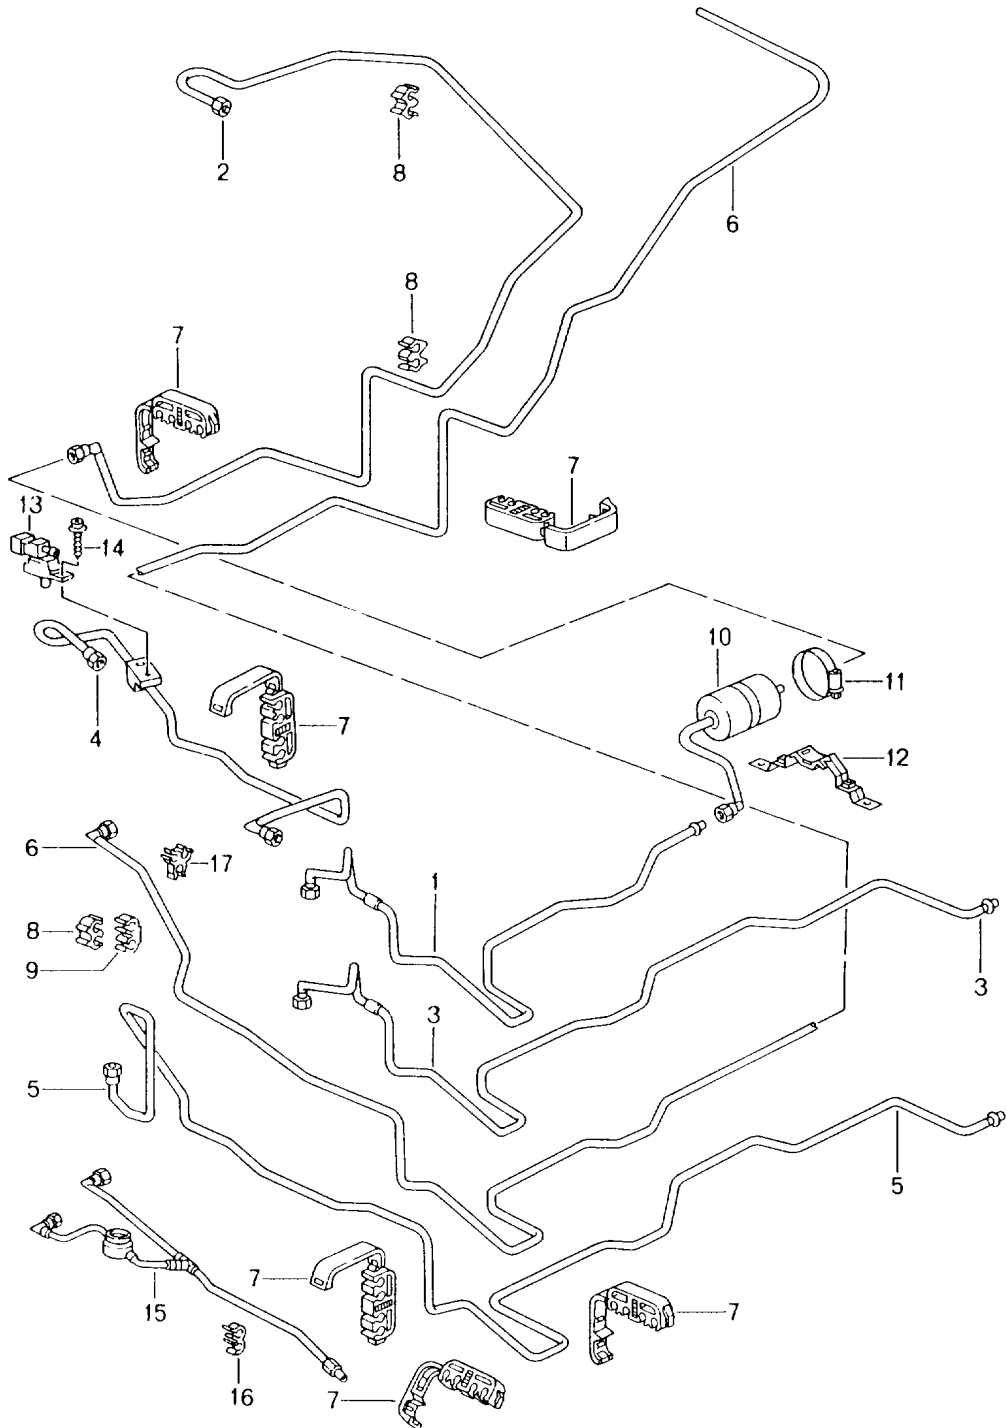

Model: 986 97

Model life 1997>>2004

Model: 986 97

Model life 1997>>2004

Pos	Part Number	Description	Remark	Qty	Model
1	986 201 261 01	Fuel system Pressure line Front	-01	1	
1	986 201 261 02	Pressure line Front	02-	1	
1	986 201 261 03	Pressure line Front	02-	1	
2	986 201 267 00	Pressure line Rear	-01	1	
3	986 201 271 01	Return line		1	
4	996 201 251 01	Vent line Fuel pump for Filler neck		1	
5	986 201 353 00	Vent line Carbon canister for Engine		1	
6	986 201 361 00	Air tube Fresh-air intake system		1	
7	999 507 554 40	Cable holder		9	
8	999 507 488 40	Cable holder		3	
9	999 507 487 40	Cable holder		1	
10	996 110 253 01	Fuel filter	-01	1	
11	999 512 635 00	Hose clamp 76 X 12		1	
12	996 504 517 00	Support		1