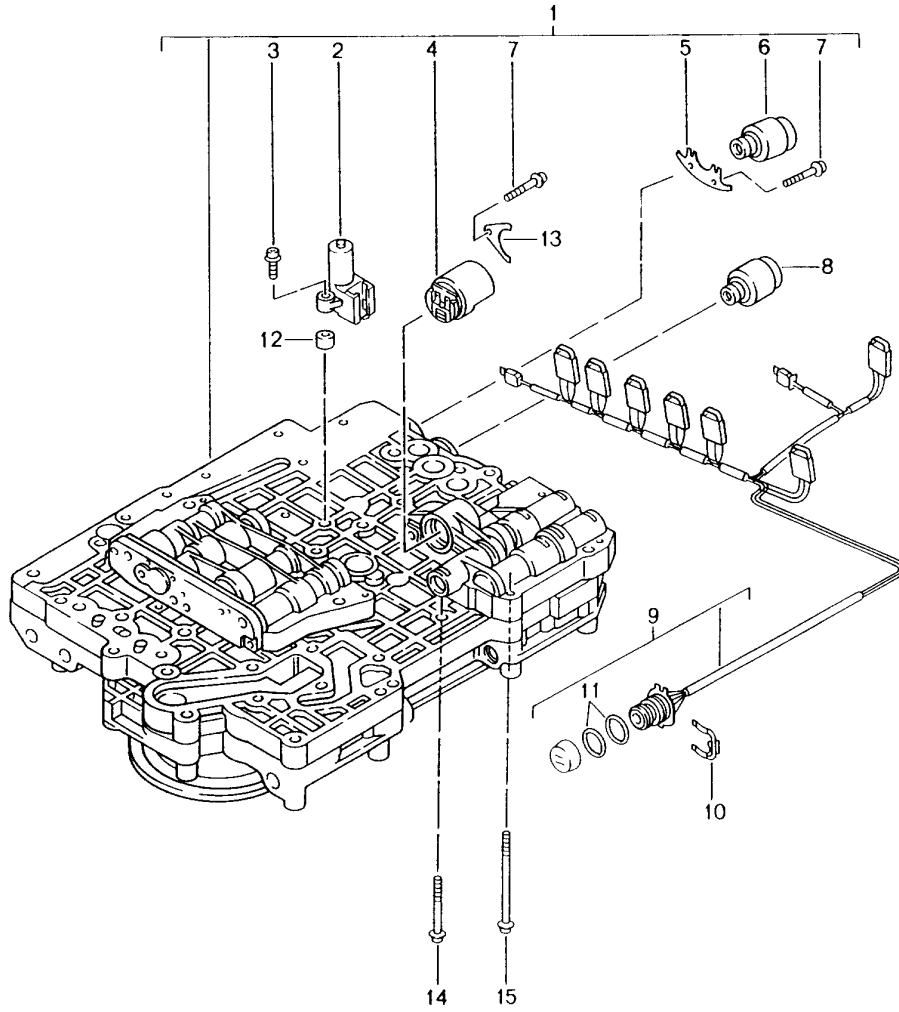

Model: 986 97

Model life 1997>>2004

Model: 986 97 Model life 1997>>2004

Pos	Part Number	Description	Remark	Qty	Model
		Tiptronic	-99		A86.00
			00-		A86.05
			00-		A86.20
1	986 325 617 00	Switch unit Solenoid valve Pressure regulator Switch unit Type label Transmission case Attention 1060 030 031 >> 155 067		1	A86.00
1	986 325 617 01	Switch unit Type label Transmission case Attention 1060 030 053 << 155 068		1	A86.05/20
2	986 325 608 00	Inductive transmitter		1	
3	986 397 019 00	Pan-head screw M 5 X 40		2	
4	986 325 604 00	Pressure regulator Type label Transmission case Attention 1060 030 031 >> 155 067	-99	1	A86.00
4	986 325 604 01	Pressure regulator Type label Transmission case Attention 1060 030 053 << 155 068	00-	1	A86.05/20
5	986 325 615 00	Retaining bracket		2	
6	986 325 601 00	Solenoid valve		3	
7	943 397 045 00	Pan-head screw M 5 X 12		5	
8	986 325 603 00	Pressure regulator		3	
9	986 325 611 00	Wiring harness		1	
10	986 397 018 01	Clamp		1	
11	986 397 017 00	Round seal		2	
12	986 397 020 00	Spacer ring		2	
13	943 325 111 00	Retaining bracket		1	
14	943 397 013 00	Pan-head screw M 6 X 30		1	
15	943 397 005 00	Pan-head screw M 6 X 60		16