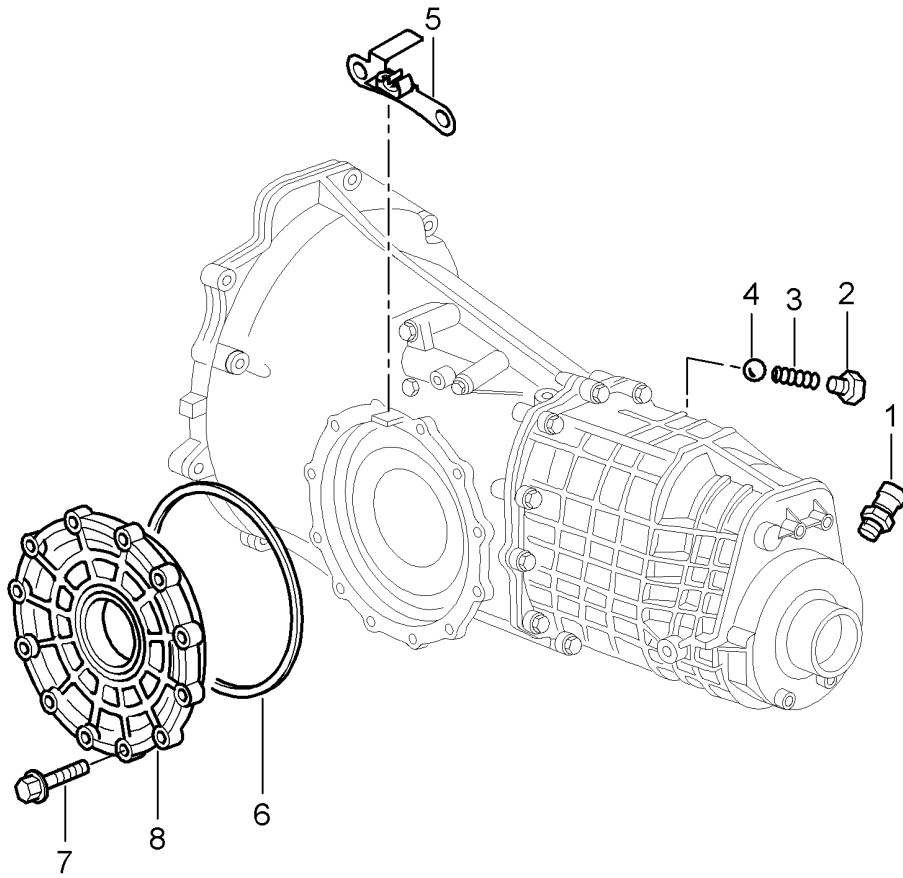

Model: 986 97

Model life 1997>>2004

Model: 986 97

Model life 1997>>2004

Pos	Part Number	Description	Remark	Qty	Model
		Transmission	00-		G86.20
		Single parts			
1	996 606 133 00	Switch		1	
2	900 124 023 02	Screw plug M 10 X 1		4	
3	996 303 245 00	Compression spring		1	
4	900 108 064 00	Ball 8		4	
5	996 423 677 00	Support		1	
6	996 301 315 00	O-ring 190 X 3		1	
7	996 301 317 00	Hexagon-head bolt M 8 X 35		X	
-	000 043 010 00	Loctite 574		1	