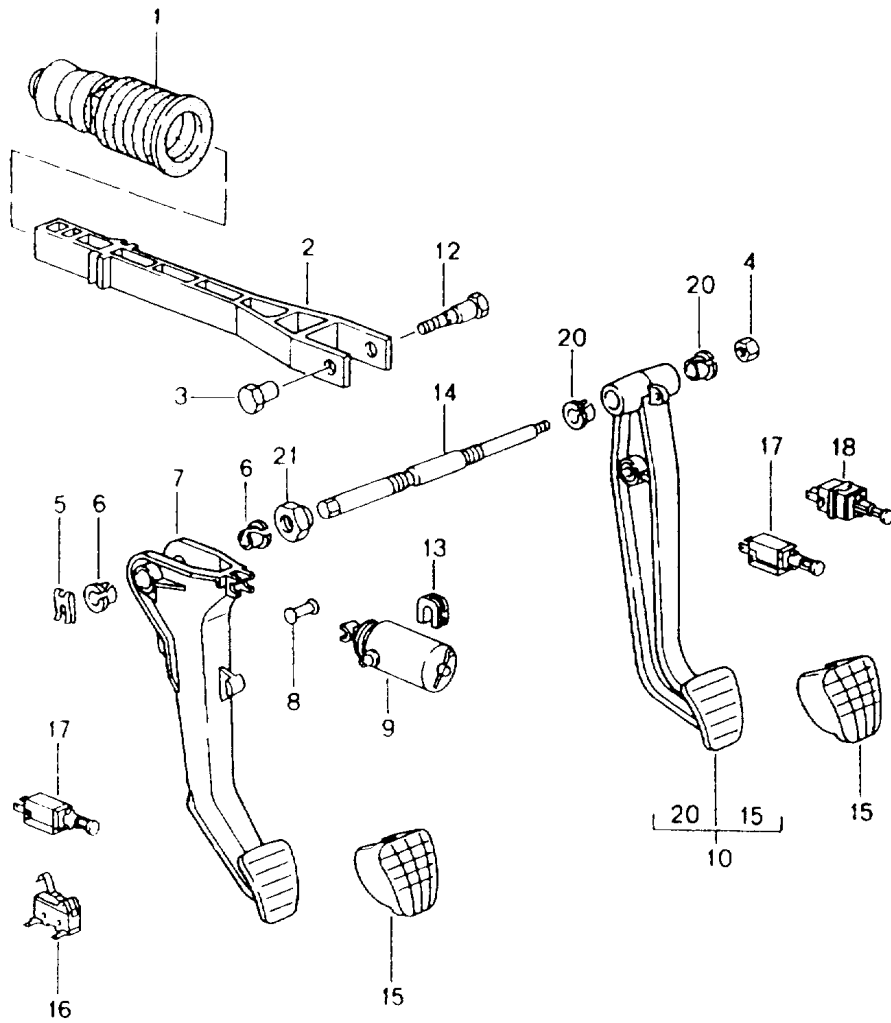

Model: 986 97

Model life 1997>>2004