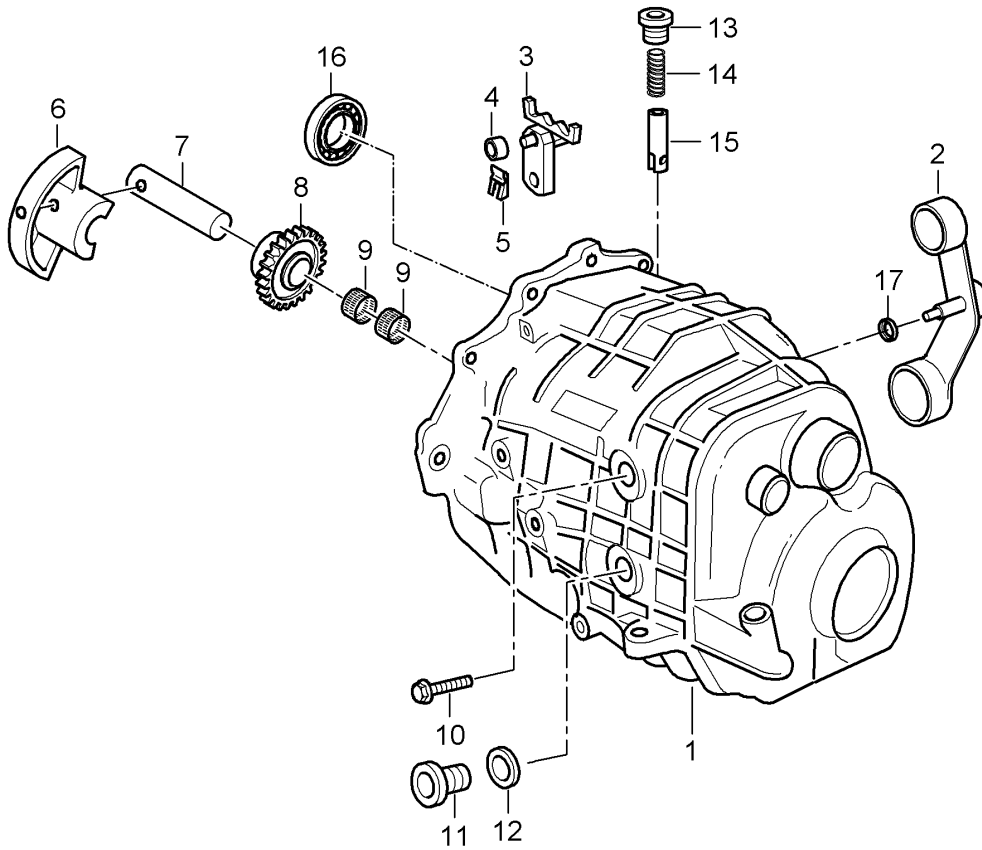

Model: 986 97

Model life 1997>>2004

Model: 986 97

Model life 1997>>2004

Pos	Part Number	Description	Remark	Qty	Model
		Gear housing			G86.20
		Transmission cover			
1	986 301 023 00	Transmission case		1	
		Rear			
2	986 303 041 00	Gearshift lever		1	
3	996 303 033 00	Shift segment		1	
4	996 303 303 00	Roller		1	
		20 X 8 X 8			
5	996 303 383 00	Lock		1	
		20 X 26 X 17			
6	986 302 225 00	Segment		1	
7	996 302 228 00	Bolt		1	
8	996 302 226 00	Reverse idler gear		1	
9	996 302 224 00	Needle cage		1	
		20 X 26 X 17			
10	996 302 223 00	Hexagon-head bolt		1	
		M 8 X 55			
11	900 219 001 02	Screw plug		1	
		M 22 X 1,5			
12	900 123 118 30	Sealing ring		1	
		A22 X 27			
13	996 303 237 00	Screw plug		1	
		M 18 X 1,5			
14	996 303 235 00	Compression spring		1	
15	996 303 035 00	Bolt		1	
16	996 301 808 00	Cylindrical-roller bearing		1	
		Drive shaft			
17	996 303 517 01	Shaft sealing ring		1	
		15X21X7			
17	996 303 517 00	Shaft sealing ring		1	
		15X21X7