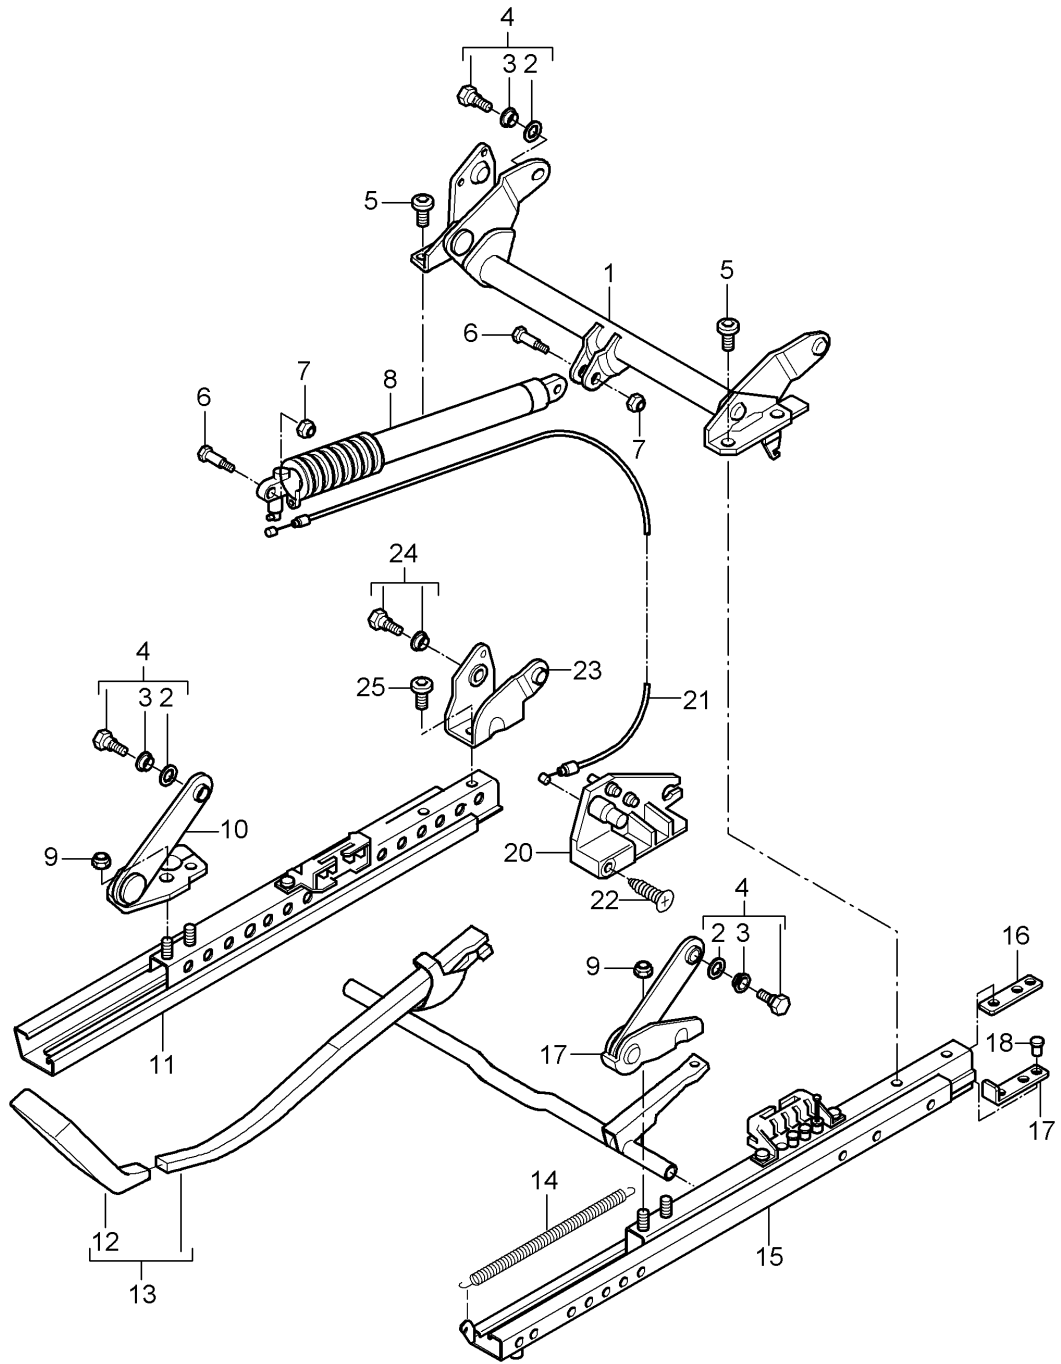

Model: 986 97

Model life 1997>>2004

Pos	Part Number	Description	Remark	Qty	Model
(16)	986 521 690 00	Seat frame Rear Outer Adapter	/R	1	
17	999 311 008 01	Seat frame Rear Outer Square screw M 5 X 23,6		1	
18	986 521 687 00	Nut		1	
19	986 521 667 00	Seat adjuster guard	/LL /R /RL /L	1	

Model: 986 97

Model life 1997>>2004