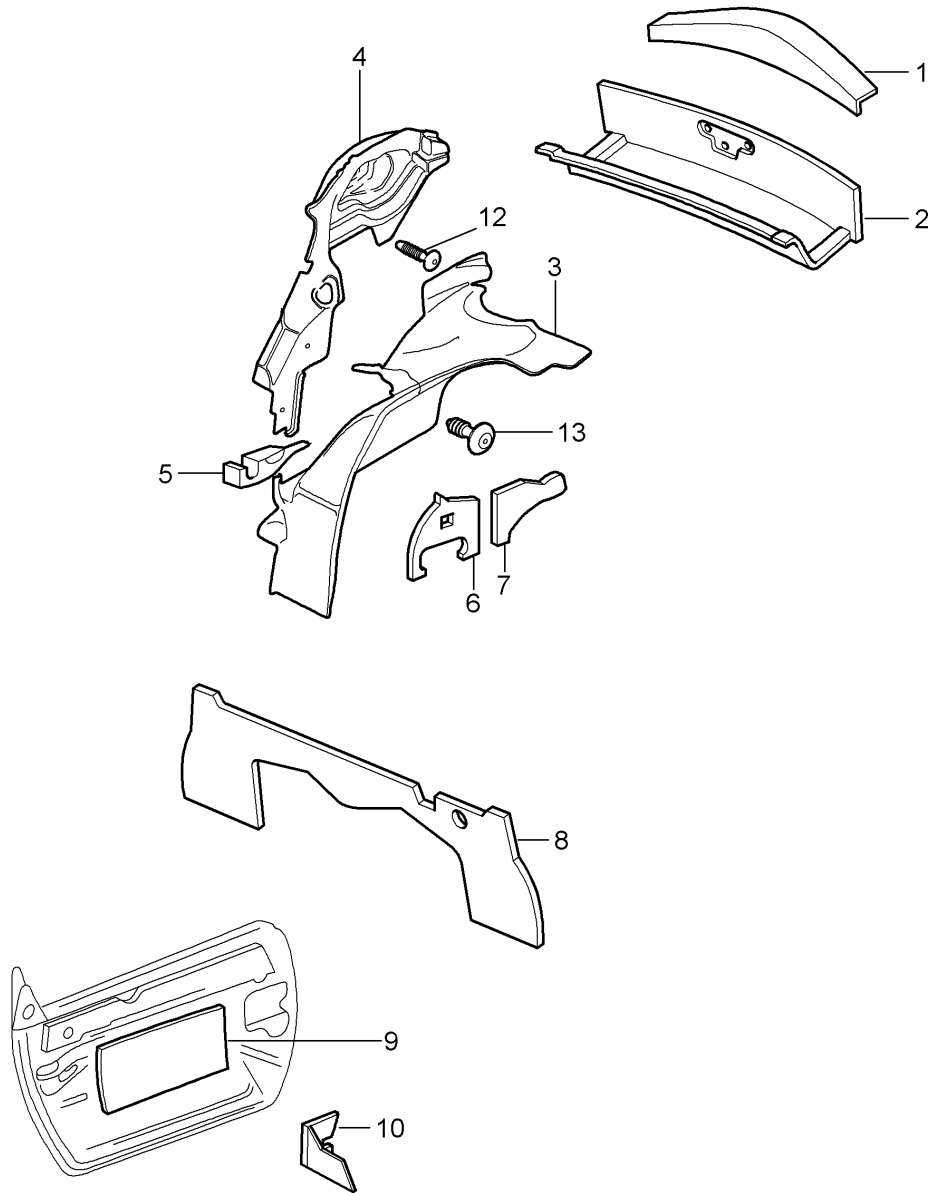

Model: 986 97

Model life 1997>>2004

Model: 986 97 Model life 1997>>2004

Pos	Part Number	Description	Remark	Qty	Model
		Body			
1	986 556 665 02	Sound proofing 1 Sound absorber		1	
2	986 556 621 01	Cross member Sound absorber	-03	1	
2	986 556 621 02	Sound absorber	04-	1	
-	999 507 581 40	Tray Convertible top Stopper		6	
(3)	986 556 623 01	8,5 Sound absorber	/L 97	1	
3	986 556 624 01	Tray Convertible top It is necessary to rework Sound absorber	/R 97	1	
(3)	986 556 623 03	Tray Convertible top It is necessary to rework Sound absorber	/L 98-	1	
(3)	986 556 624 02	Tray Convertible top Sound absorber	/R 98-	1	
(4)	986 556 663 02	Tray Convertible top Sound absorber	/L	1	
4	986 556 664 02	Sound absorber	/R	1	
(5)	986 556 671 01	Rear bulkhead Seal	/L -03	1	
5	986 556 672 01	Seal	/R -03	1	
(5)	986 556 671 02	Seal	/L /R 04-	1	
(6)	986 556 721 02	Roll-over bar Sound absorber	/L	1	
6	986 556 722 02	Sound absorber	/R	1	
7	986 556 724 01	Engine compartment Sound absorber	/R	1	
8	986 556 741 02	Engine compartment Sound absorber		1	
9	996 556 531 01	Engine compartment Insulation		2	
(10)	996 556 605 01	Door Sound absorber	/L	1	
10	996 556 606 01	Sound absorber	/R	1	
11	996 556 723 01	Wheel housing panel Sound absorber	/LL	1	
(11)	996 556 724 01	Firewall Sound absorber	/RL	1	
12	999 703 432 40	Firewall Stopper		2	
13	999 507 581 40	8,0 Stopper		4	
14	1H0 819 943	8,5 Screw		2	
15	996 572 511 07	Sound absorber	/RL 03-	1	
(15)	996 572 511 05	Air conditioner Sound absorber	/RL 03-	1	
(15)	996 572 511 03	Air conditioner Sound absorber	/RL -02	1	
(15)	996 572 511 06	Air conditioner Sound absorber	/LL 03-	1	
(15)	996 572 511 04	Air conditioner Sound absorber	/LL 03-	1	
15	996 572 511 02	Air conditioner Sound absorber	/LL -02	1