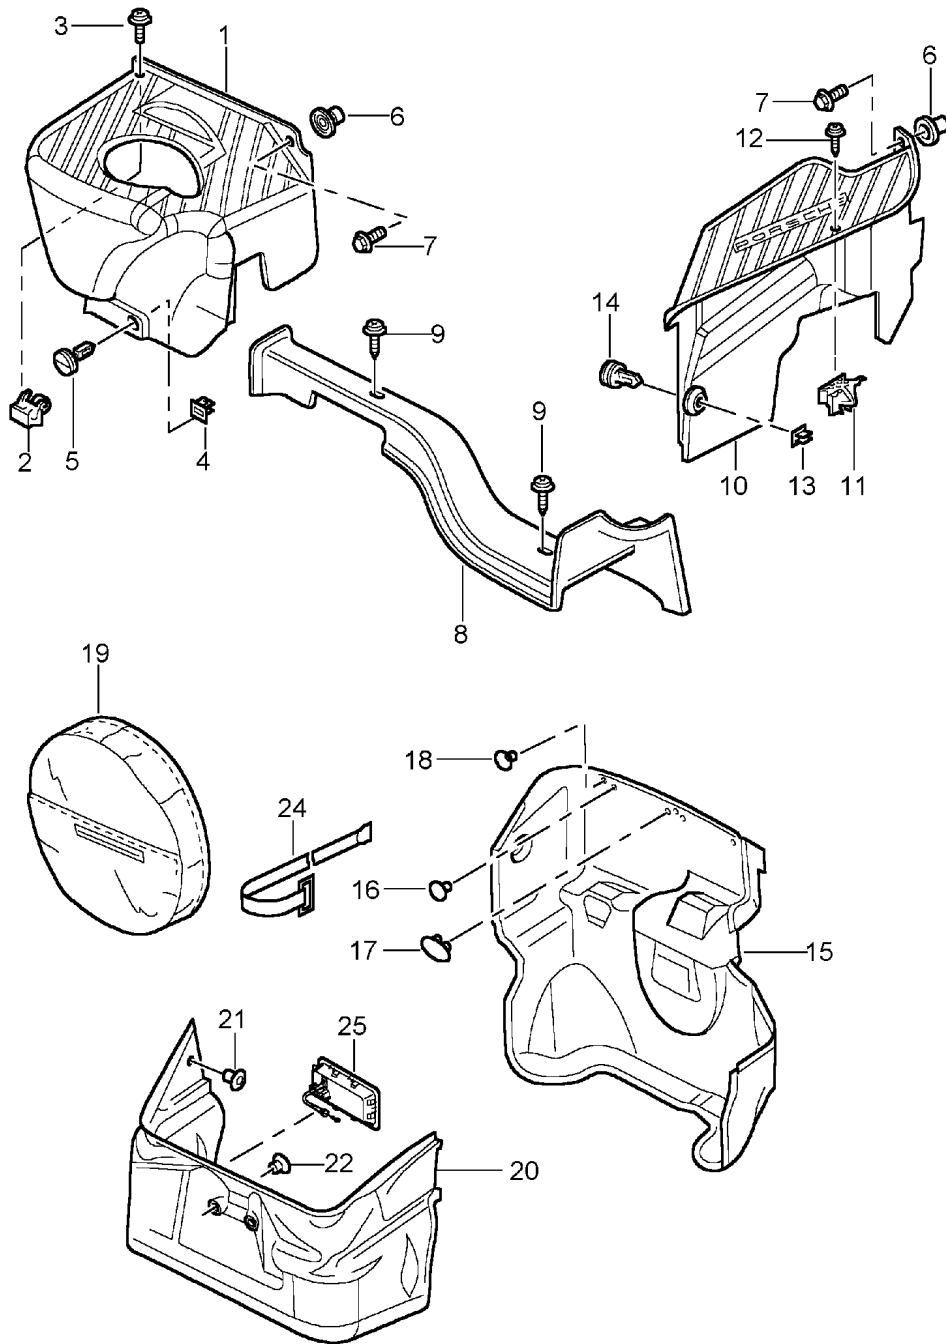

Model: 986 97

Model life 1997>>2004