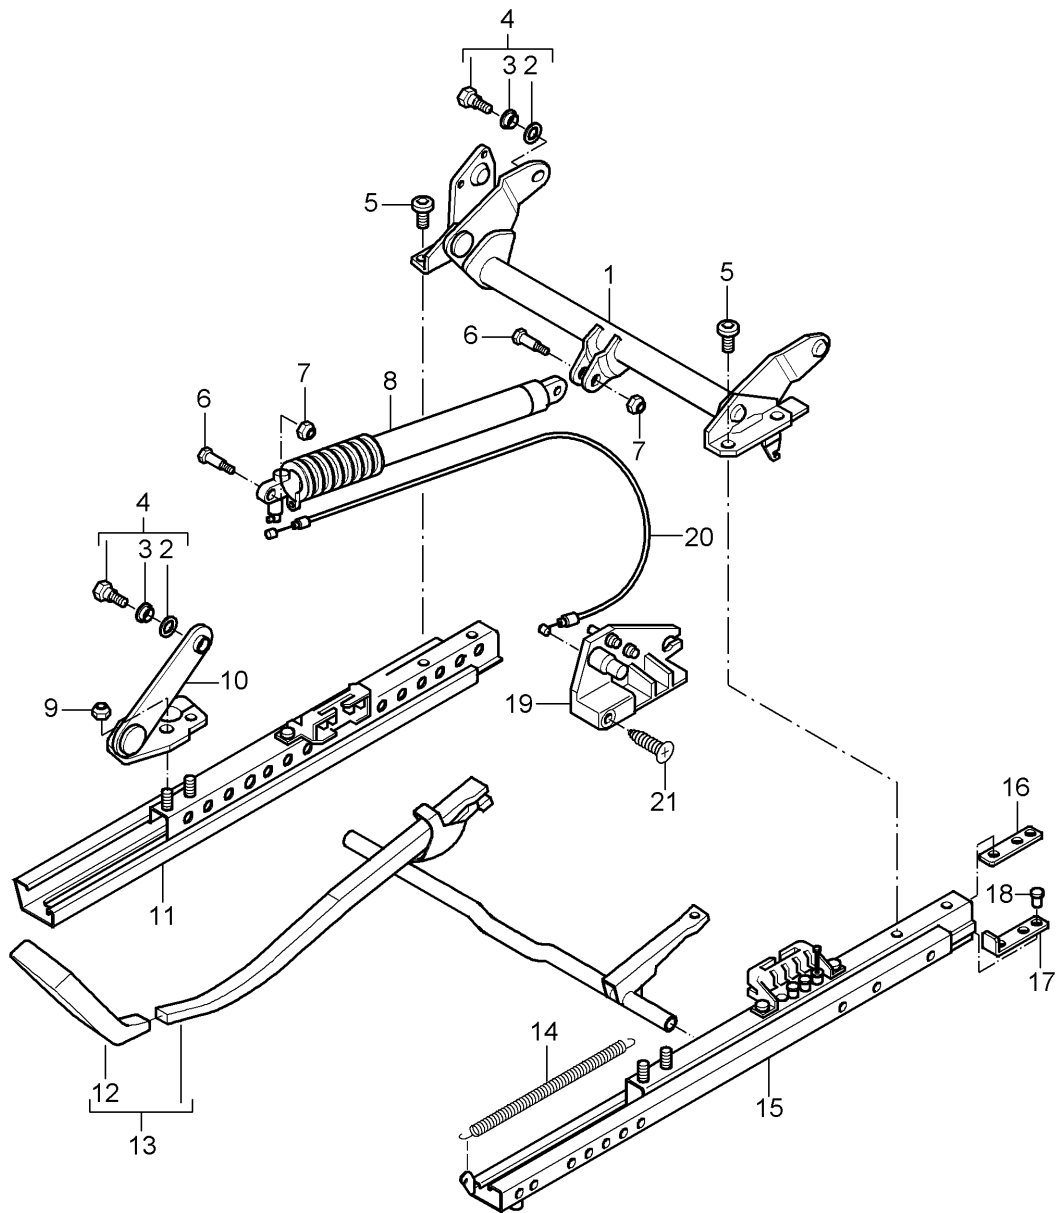

Model: 986 97

Model life 1997>>2004

Pos	Part Number	Description	Remark	Qty	Model
		Backrest frame			BOXSTER
		Seat frame			
		Sports seat			
1	986 521 327 03	Backrest frame		2	
2	996 521 355 01	Mat		2	
3	996 521 367 00	Support		8	
		Spring			
		Centre			
4	996 521 333 00	Spring		4	
		Centre			
5	996 521 331 01	Spring		4	
		Lower			
6	996 521 365 00	Support		4	
		Spring			
		Lower			
7	996 624 321 00	Engine		2	
		for backrest adjustment			
8	999 924 129 40	Bush		4	
		6 X 12 X 4,5			
9	999 073 141 02	Oval-head screw		2	
		M 6 X 42,5			
10	999 507 597 01	Clamping washer		4	
		10,0			
11	999 507 598 02	Speed nut		8	
		M 5			
12	999 513 063 40	Cable holder		4	
		12,0 - 35			
13	996 521 343 01	Drive shaft		2	
14	999 141 027 02	Oval-head screw		8	
		M 8 X 10			
16	986 521 227 00	Seat frame		2	
17	999 507 067 02	Speed nut		2	
		M 5			
18	999 141 028 02	Pan-head screw		3	
		M 5 X 10			
19	996 521 674 00	Support	/LL /R	1	M509
		Fire extinguisher			
(19)	996 521 673 00	Support	/RL /L	1	M509
		Fire extinguisher			
20	996 521 607 00	Cup		1	M509
		Fire extinguisher			
21	996 722 115 00	Fire extinguisher		1	M509
		Information available			
		Information available			
22	900 151 027 02	Washer		2	
		5,3			
23	N 044 734 1	Pan-head screw		2	
		M 5 X 15			
23	900 067 137 01	Pan-head screw		2	
		M 5 X 15			
24	999 522 032 00	Tension spring		4	
		0,7 X 7,5 X 15			
25	999 703 474 40	Stopper		4	
26	N 900 114 02	Clamping washer		4	
		4			
27	996 521 185 00	Cable		4	
28	996 521 403 00	Rubber buffer		2	
29	996 521 175 00	Backrest locking lever		2	
30	996 521 195 00	Clutch power spring		2	

Model: 986 97

Model life 1997>>2004