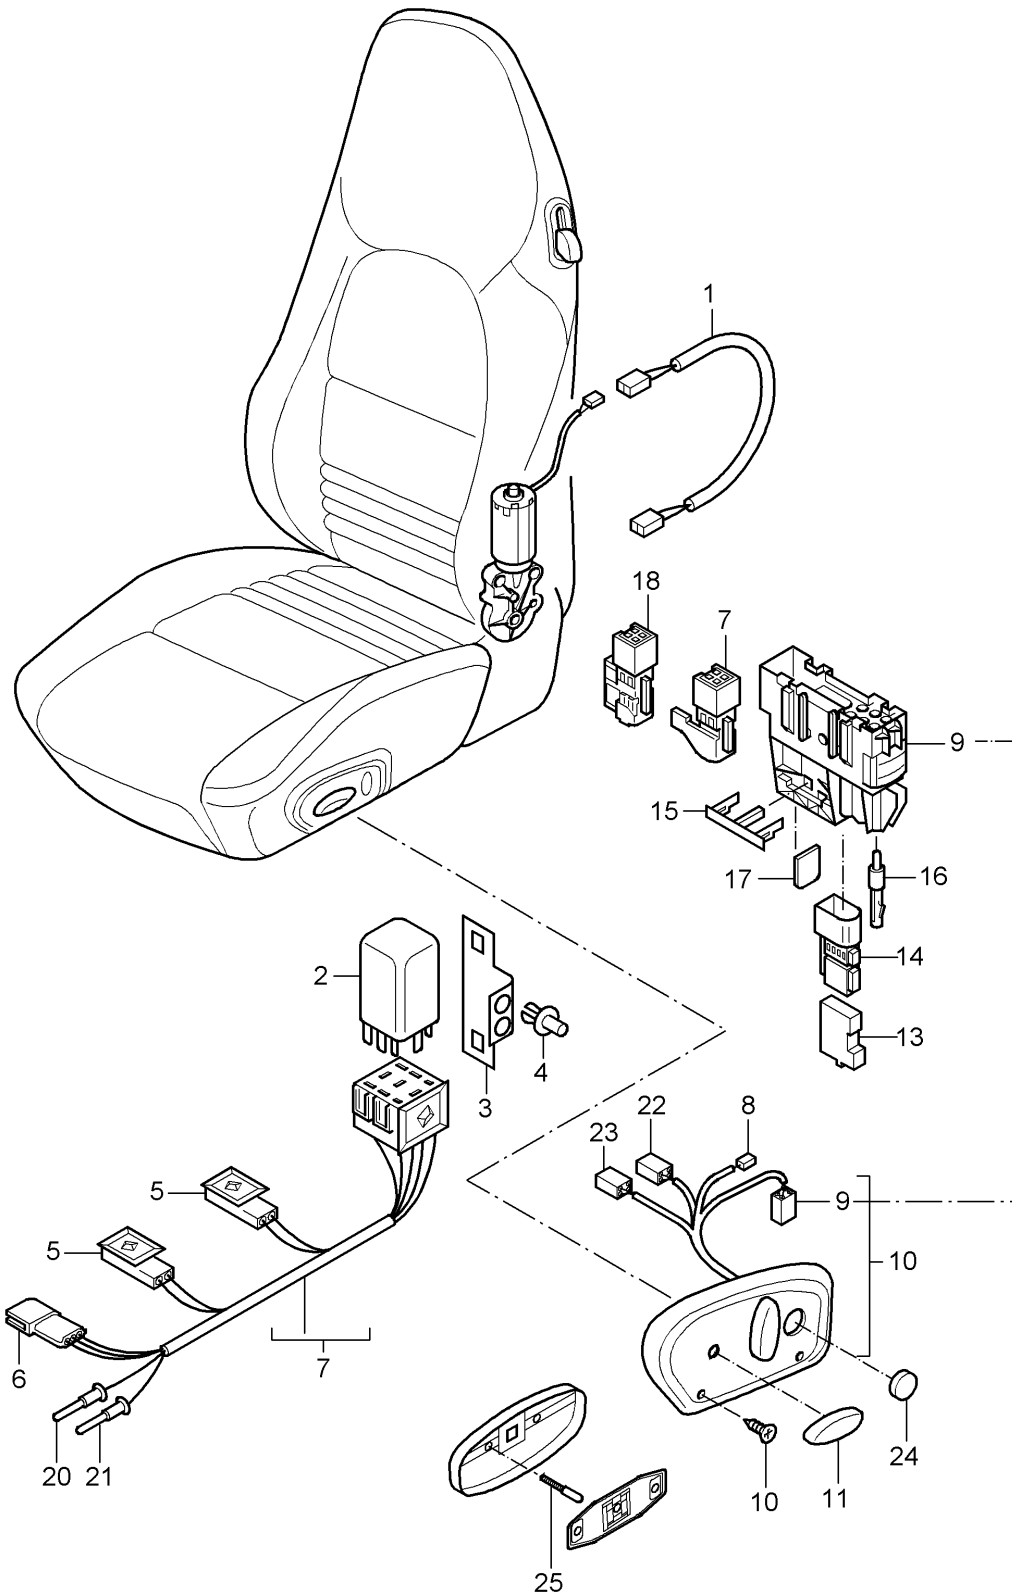

Model: 986 97 Model life 1997>>2004

Pos	Part Number	Description	Remark	Qty	Model
		Sports seat Complete with Handle for backrest adjustment			
	996 613 714 01 EJS	Metal grey/black	99-		
	996 613 714 01 EJM	Granite grey	99		
	996 613 714 01 ERR	Satin black	99		
	996 613 714 01 A03	Black	00-		
11	999 919 173 02	Countersunk-head screw 3,0 X 18		4	
12	996 613 711 00	Dummy plug Switch		2	
	996 613 711 00 01C	Satin black			
13	986 521 627 00	Handle Height adjustment	/L	1	M539
(13)	986 521 628 00	Handle Height adjustment	/R	1	M540
14	999 650 248 40	Cap		2	
15	999 650 250 40	Pin connector socket 8-pole		2	
16	999 650 247 40	Slide 6-pole		2	
17	999 650 225 40	Pin 2,5		2	
18	999 652 960 40	Lid		2	
19	999 650 218 40	Pin connector socket 4-pole White		2	
20	999 652 570 22	Connector 0.5 - 1.0 QMM		X	
21	999 652 571 22	Connector 1.0 - 2.5 QMM		X	
22	996 613 955 00	Control button Seat adjuster Repair kit	02-	1	M437/438

Model: 986 97

Model life 1997>>2004