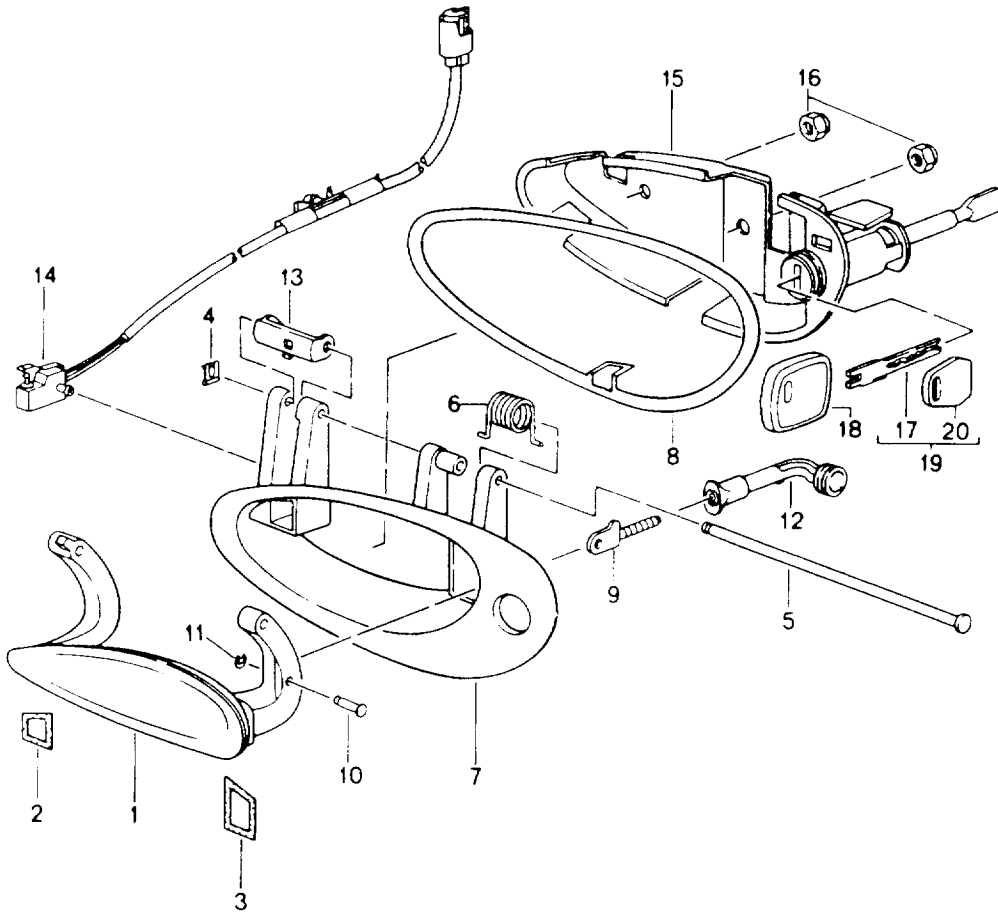

Model: 986 97

Model life 1997>>2004