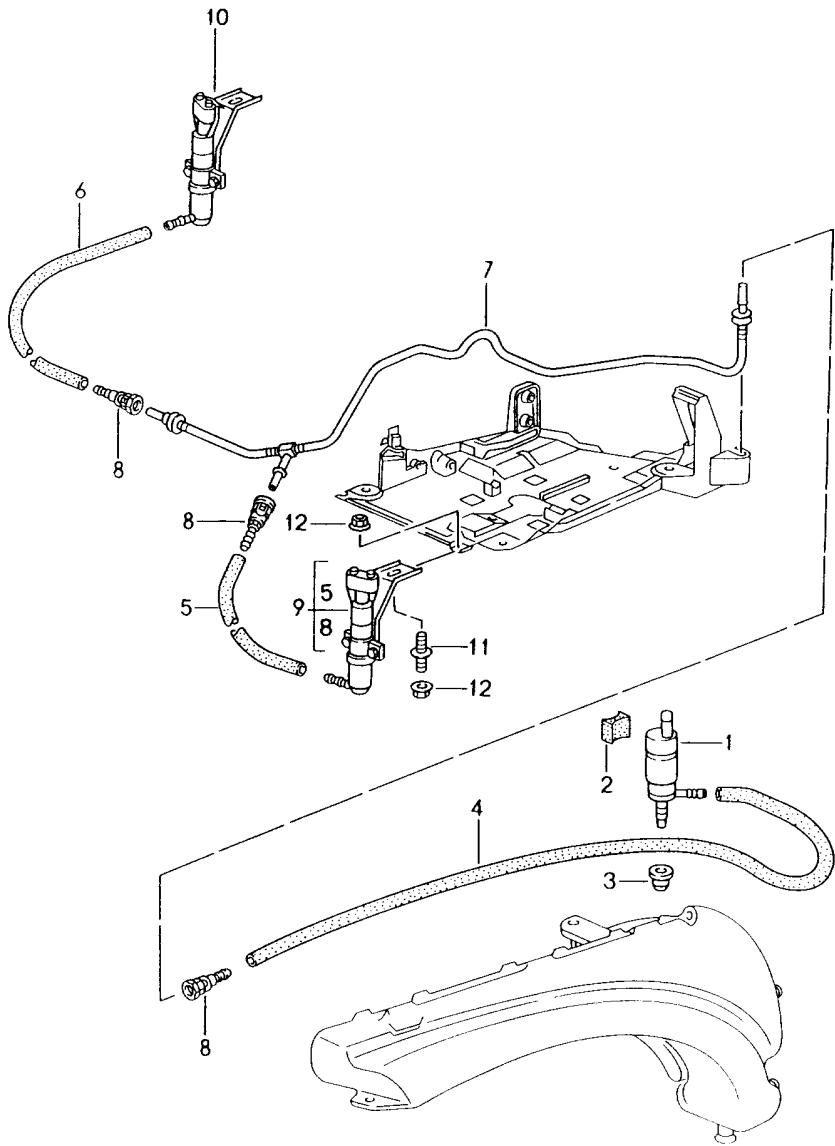

Model: 986 97

Model life 1997>>2004

Model: 986 97 Model life 1997>>2004

Pos	Part Number	Description	Remark	Qty	Model
		Headlight washer system			M288
1	996 624 502 00	Pump		1	
2	993 628 213 00	Spacer		1	
3	928 628 193 00	Gasket without Strainer		1	
(3)	996 628 393 00	Gasket with Strainer		1	
-	000 043 204 79	Hose 8 X 3 1020 MM		*	
4		170 MM		1	
5		930 MM		1	
6	999 512 673 00	Hose clamp for POS. 1 + 8		X	
-	999 512 568 02	Clamp for POS. 5 + 6		X	
7	996 628 673 00	Line		1	
8	996 628 675 00	Clutch Quick-connecting lock		3	
9	996 628 333 00	Nozzle	/L	1	
10	996 628 334 00	Nozzle	/R	1	
11	996 628 335 00	Threaded bolt		2	
12	999 076 064 02	Hexagon nut M 6-S		4