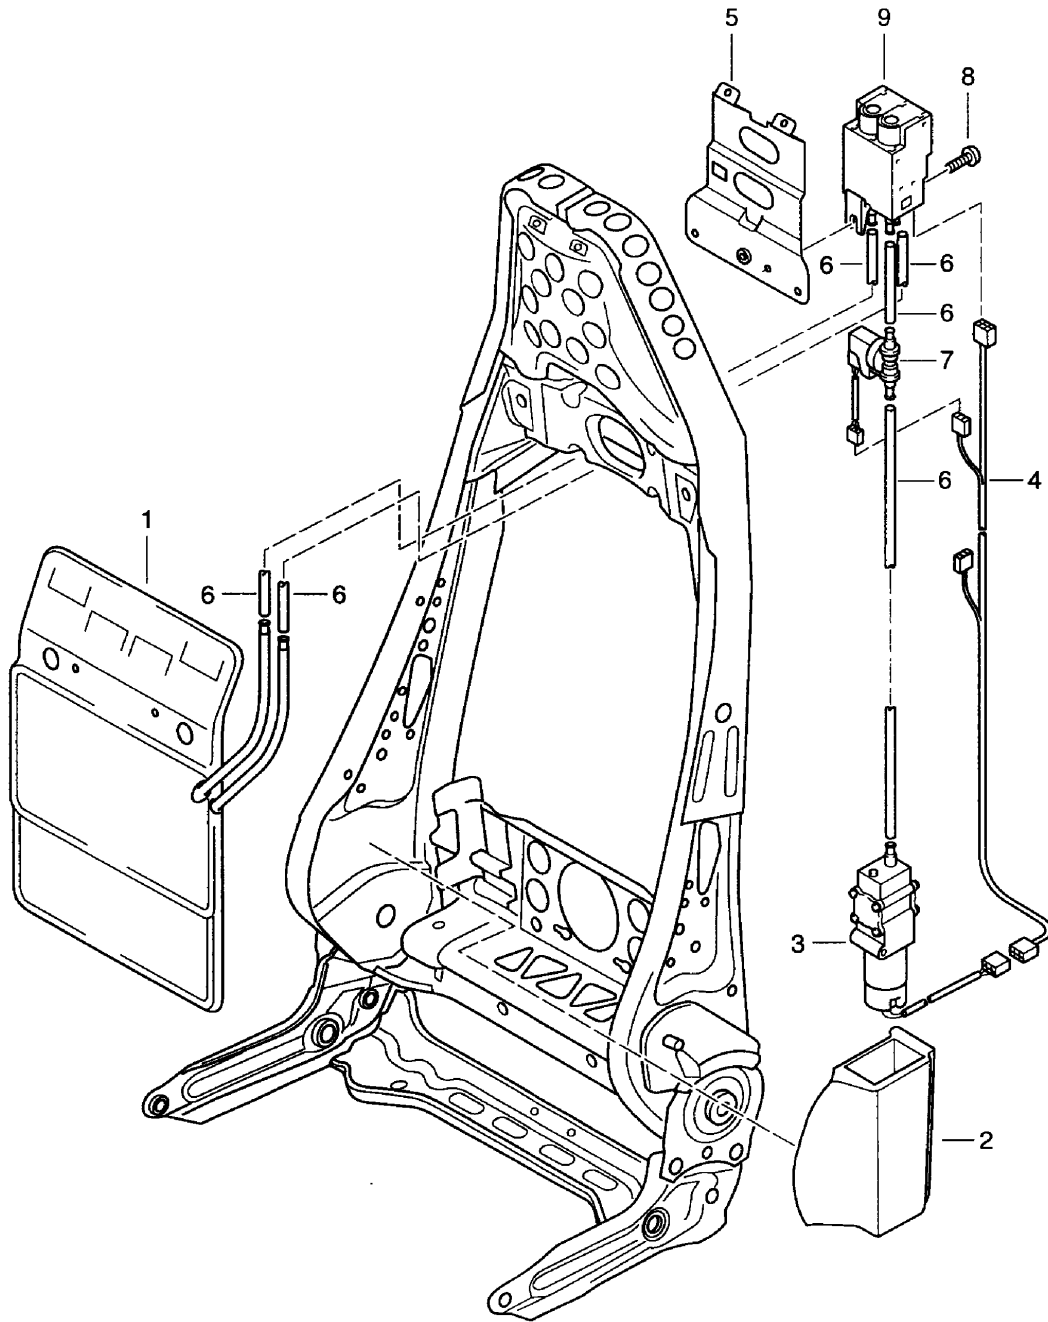

Model: 986 97

Model life 1997>>2004

Model: 986 97 Model life 1997>>2004

Pos	Part Number	Description	Remark	Qty	Model
1	996 521 709 00	Lumbar support Lumbar support Complete		2	BOXSTER
2	996 521 719 00	Sound absorber Compressor		2	
3	996 620 725 00	Compressor		2	
4	996 612 541 00	Wiring harness Seating position control Lumbar support adjustment		2	
(4)	996 612 542 00	Wiring harness Seating position control Lumbar support adjustment		2	M537/538
5	996 521 721 00	Support Valve housing		2	
6	999 181 749 40	Air hose Seating position control		2	
7	996 613 725 00	Pressure switch		2	
8	900 067 051 02	Pan-head screw M 5 X 10		2	
9	996 617 725 00	Valve housing Seating position control		2	
(9)	996 617 726 00	Valve housing Seating position control		2	M537/538