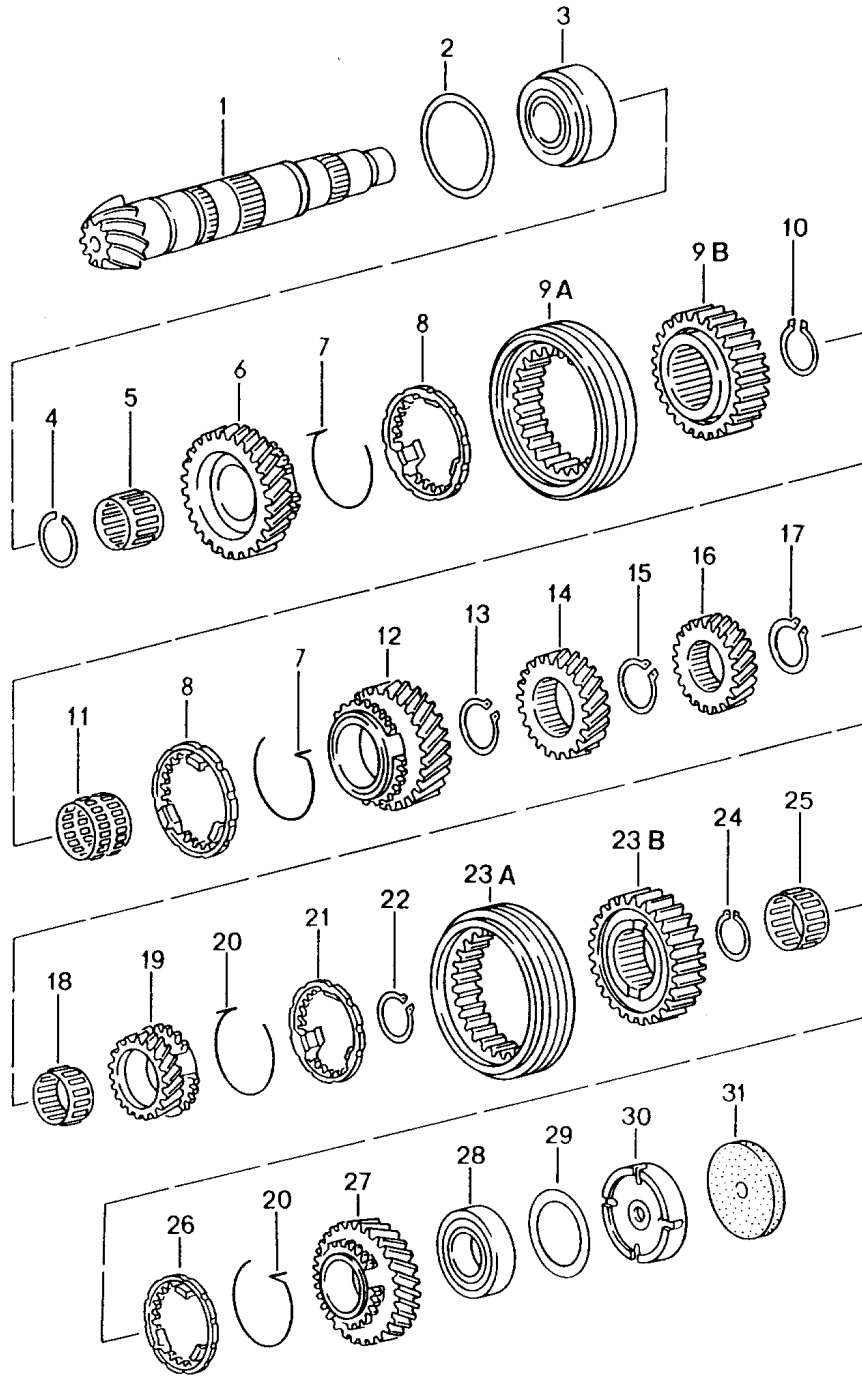

Model: 986 97

Model life 1997>>2004