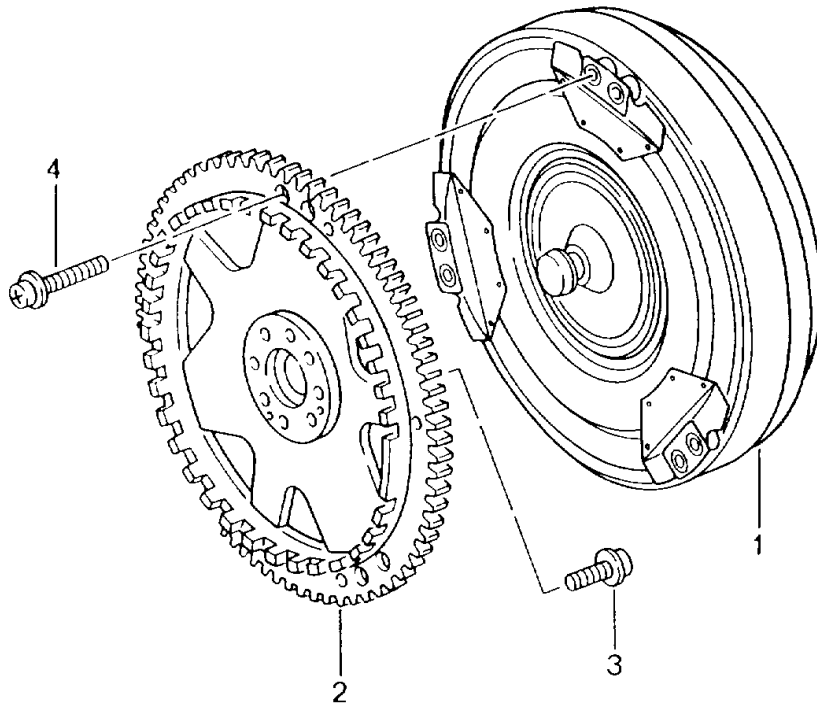

Model: 986 97

Model life 1997>>2004