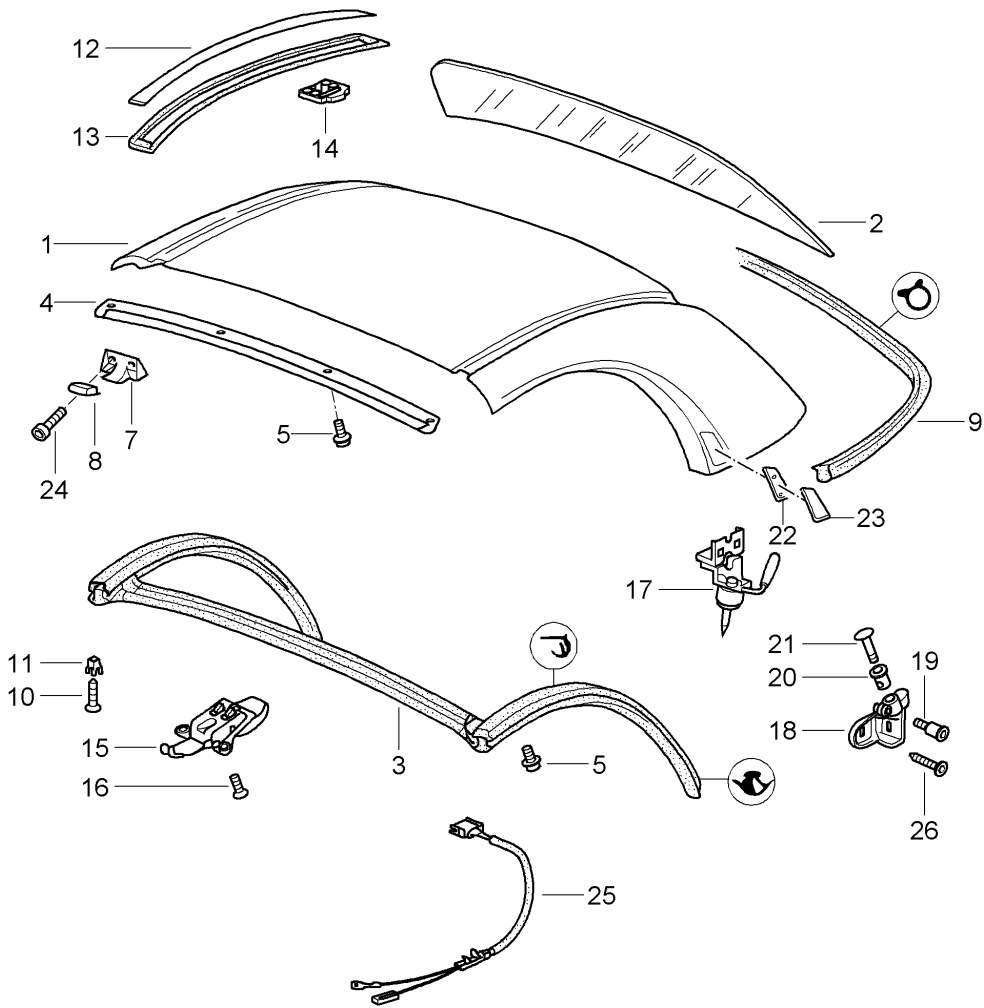

Model: 986 97

Model life 1997>>2004

Model: 986 97 Model life 1997>>2004

Pos	Part Number	Description	Remark	Qty	Model
		Hardtop Accessories Gaskets			M550
1	986 563 911 01	Hardtop	97	1	
	986 563 911 01 GRV	Prime coated without Accessories			
1	986 563 911 03	Hardtop	98-	1	
	986 563 911 03 GRV	Prime coated without Accessories			
2	986 563 091 01	Rear window Ready for installation		1	
2	986 563 091 02	Rear window Ready for installation		1	M008
3	986 563 025 01	Gasket		1	
4	986 563 319 01	Retaining strip		1	
5	900 067 378 09	Pan-head screw		10	
-	000 043 203 29	Sealing strap NITTO		X	
7	986 561 605 00	Centring journal		2	
	986 561 605 00 A09	Black			
8	986 563 625 03	Cap		2	
9	986 563 027 01	Gasket		1	
10	999 073 049 02	Tapping screw		14	
11	999 507 547 40	Expander nut		22	
12	986 563 707 00	Cover strip	/L	1	
	986 563 707 00 GRV	Prime coated			
(12)	986 563 708 00	Cover strip	/R	1	
	986 563 708 00 GRV	Prime coated			
13	986 563 361 00	Gasket	/L	1	
(13)	986 563 362 00	Gasket	/R	1	
14	986 563 721 00	Clip		8	
15	996 563 401 00	Catch		1	
16	900 249 055 09	Countersunk-head screw M 6X20		3	
17	986 563 403 02	Catch	/L	1	
(17)	986 563 404 02	Catch	/R	1	
		Use also:			
-	900 067 378 09	Pan-head screw Micro-self-locking		2	
18	986 561 653 04	Mounting	/L	1	
(18)	986 561 654 04	Mounting	/R	1	
19	999 219 041 00	Fit bolt		2	
20	986 563 713 02	Insert	/L	1	
(20)	986 563 714 02	Insert	/R	1	
21	986 561 655 00	Cap		2	
22	986 563 341 01	Mounting	/L	1	
(22)	986 563 342 01	Mounting	/R	1	
23	986 563 803 01	Trim cover	/L	1	
	986 563 803 01 G2X	Prime coated			
23	986 563 804 01	Trim cover	/R	1	
	986 563 804 01 G2X	Prime coated			
24	900 119 122 09	Pan-head screw		4	
25	986 612 081 01	Wiring harness		1	
26	999 073 150 09	Oval-head screw		4	
-	986 563 309 00	Retaining strip	/L	1	
-	986 563 310 00	Retaining strip	/R	1	
-	986 563 021 00	Sealing strip	/L	1	
-	986 563 022 00	Sealing strip	/R	1	
-	999 703 447 40	Buffer		3