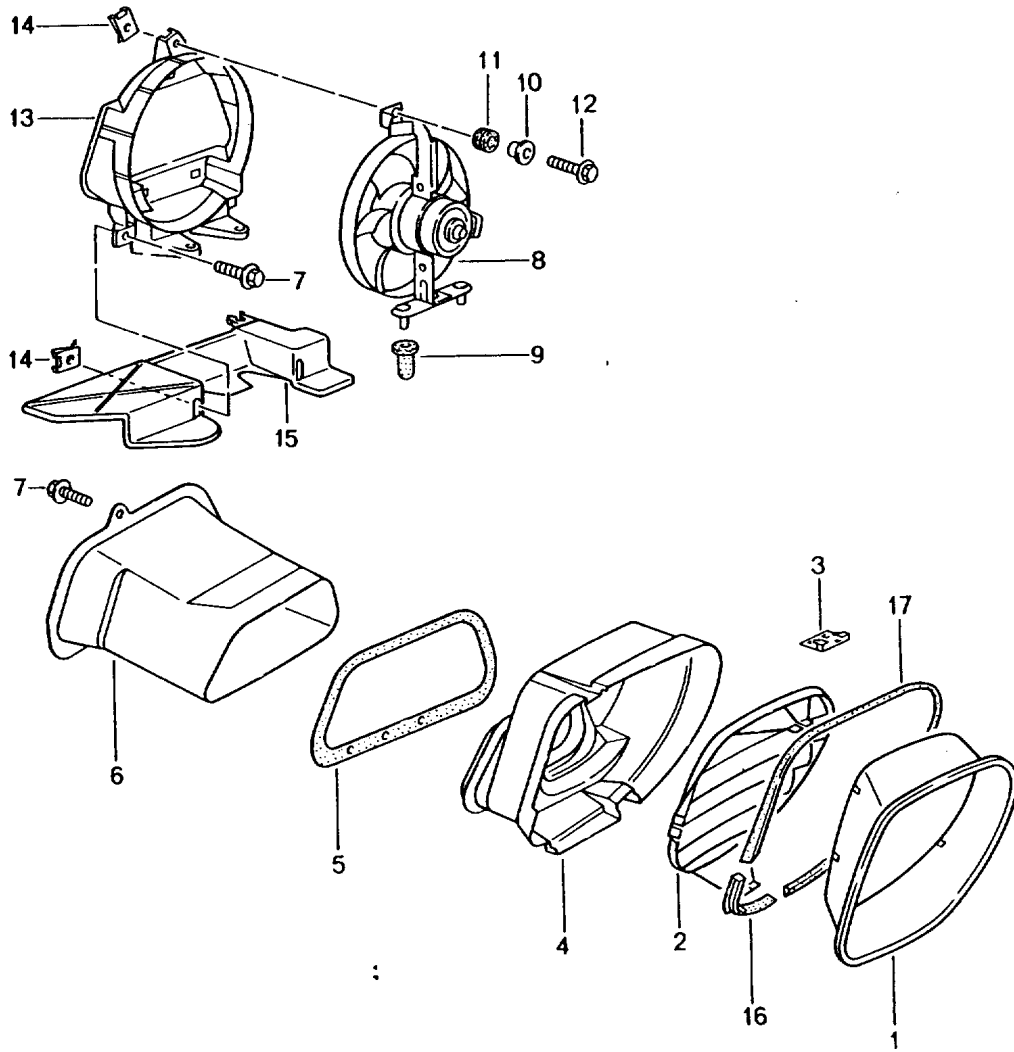

Model: 986 97

Model life 1997>>2004

Pos	Part Number	Description	Remark	Qty	Model
		Linings for Wheel housing			
1	996 504 203 06	Wheel-housing liner	/L	1	
(1)	996 504 204 06	Wheel-housing liner	/R	1	
2	999 507 497 40	Expansion rivet 8,0 X 14,0		13	
3	999 049 022 40	Plastic nut T5		10	
4	996 504 503 00	Rubber lip	/L	1	
(4)	996 504 504 00	Rubber lip	/R	1	
5	999 073 061 02	Tapping screw ST 4,8 X 16		6	
6	999 591 699 02	Speed nut St 4,8		12	
6	999 591 699 01	Speed nut ST 4,8		12	
7	999 073 198 09	Tapping screw		4	
7	999 073 227 09	Tapping screw ST 4,8 X 19		4	
8	986 504 573 00	Wheel-housing liner	/L	1	
8	986 504 573 01	Wheel-housing liner	/L	1	
(8)	986 504 574 00	Wheel-housing liner	/R	1	
(8)	986 504 574 01	Wheel-housing liner	/R	1	
-	996 504 603 00	Air guide	/L	1	M008
-	996 504 604 00	Air guide	/R	1	M008

Model: 986 97

Model life 1997>>2004