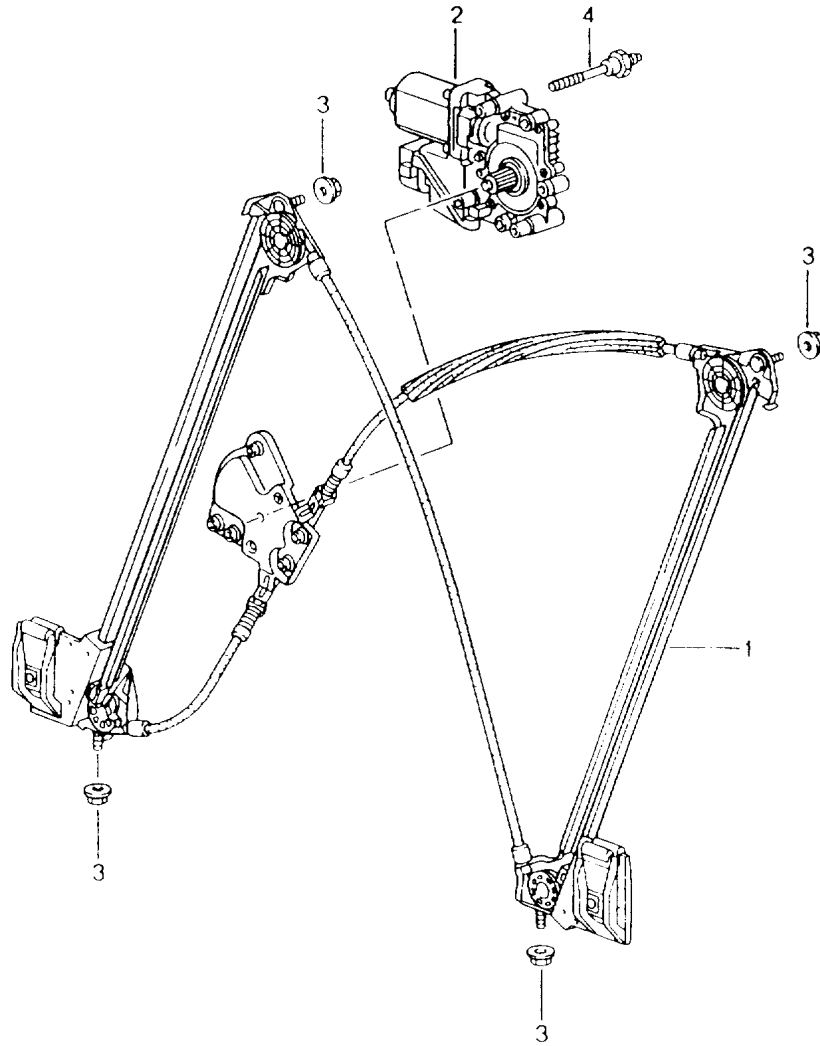

Model: 986 97

Model life 1997>>2004

Model: 986 97

Model life 1997>>2004

Pos	Part Number	Description	Remark	Qty	Model
(1)	996 542 075 04	Power windows	/L	1	
1	996 542 076 04	Power windows	/R	1	
(2)	986 624 101 02	Electric motor	/L -02	1	
(2)	986 624 101 03	Electric motor	/L 03-	1	
2	986 624 102 02	Electric motor	/R -02	1	
2	986 624 102 03	Electric motor	/R 03-	1	
3	900 380 015 09	Hexagon nut M 6		14	
4	996 542 711 00	Threaded bolt Microswitch Lowering Door window glass See group 8/04/20 POS. 14		6