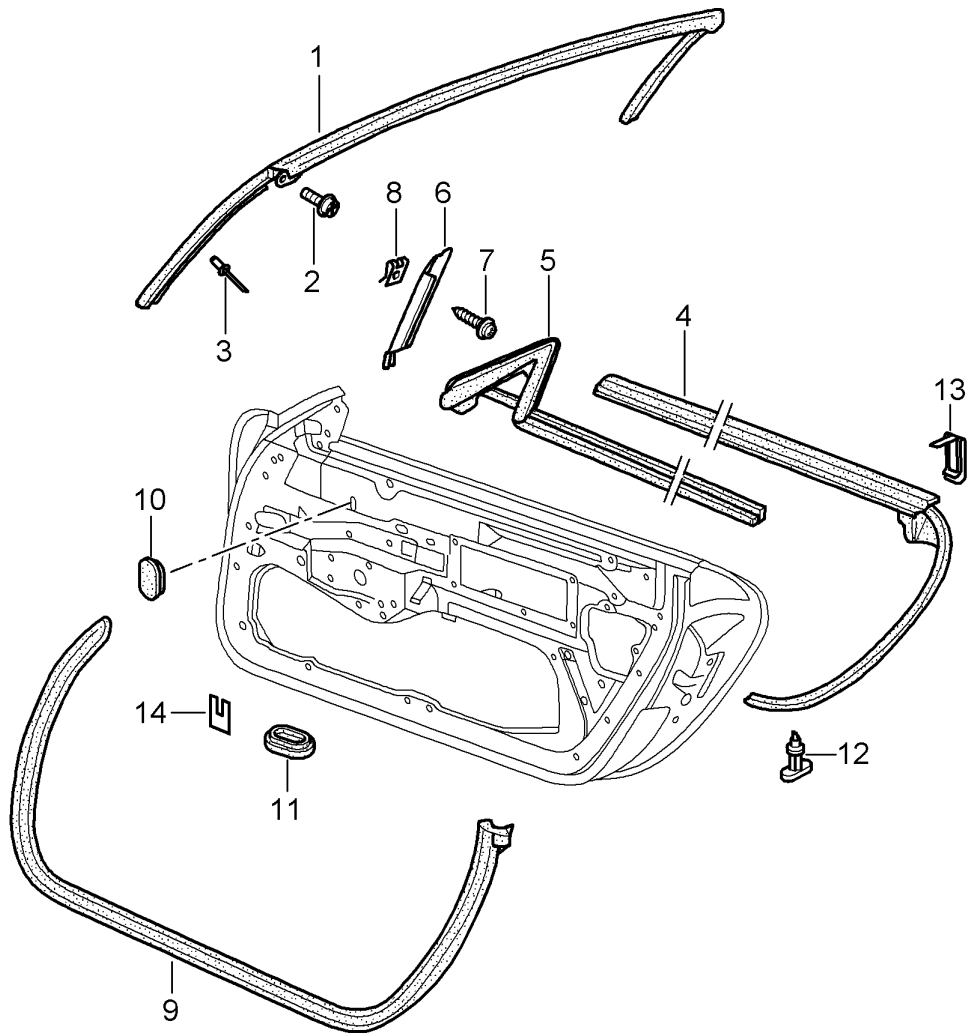

Model: 986 97

Model life 1997>>2004

Pos	Part Number	Description	Remark	Qty	Model
17	999 072 043 09	Hexagon-head bolt M 6 X 12		4	
18	999 500 066 02	Micro-self-locking Blind rivet nut M 6/0,5 - 3		6	M563
(19)	996 537 545 00	Cover Lock	/L	1	
19	996 537 546 00	Cover Lock	/R	1	

Model: 986 97

Model life 1997>>2004