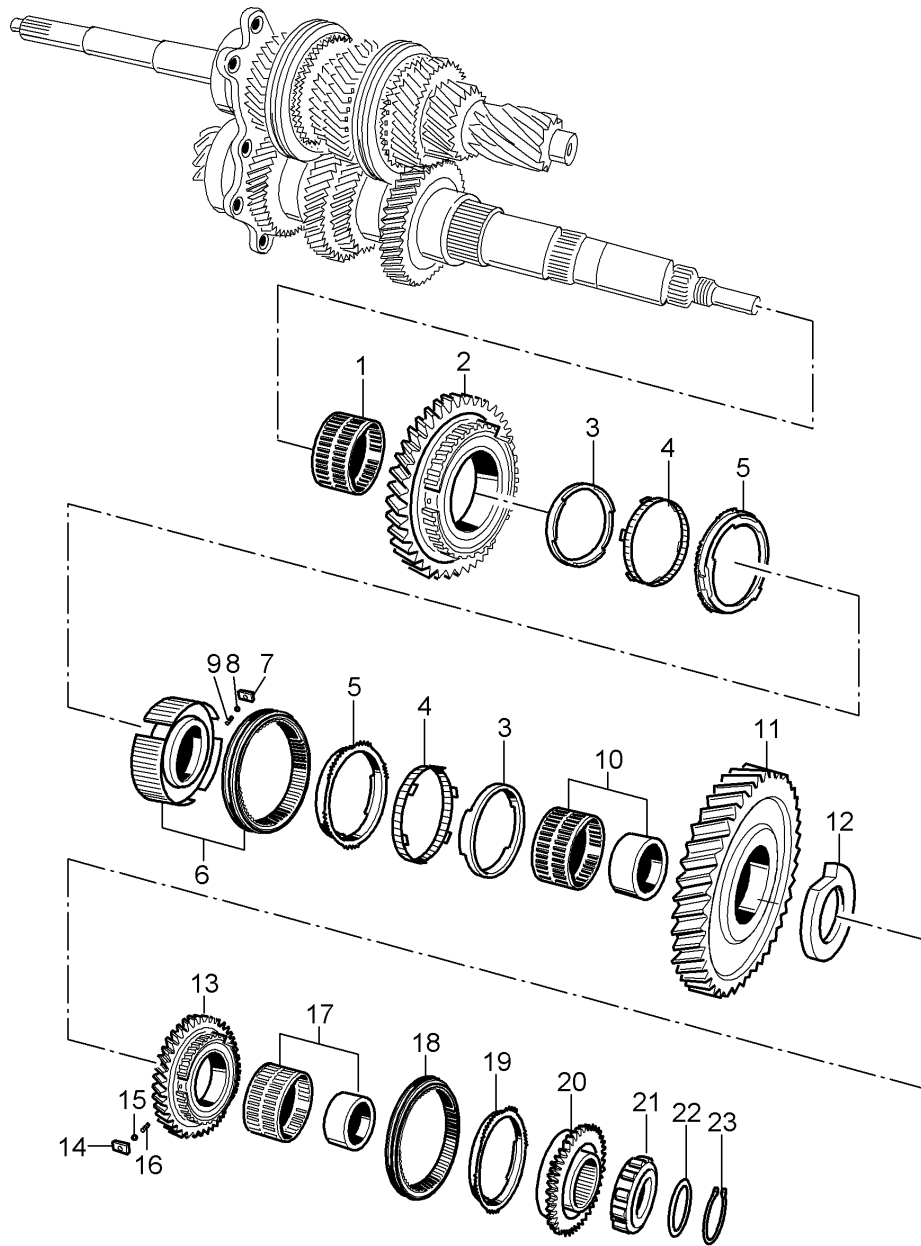

Model: 986 97

Model life 1997>>2004

Model: 986 97 Model life 1997>>2004

Pos	Part Number	Description	Remark	Qty	Model
		Gears and shafts			G86.20
1	996 302 815 00	Needle-roller bearing White		1	
(1)	996 302 815 01	Needle-roller bearing Blue		1	
(1)	996 302 815 02	Needle-roller bearing Green		1	
(1)	996 302 815 03	Needle-roller bearing Brown		1	
2	996 302 042 00	Loose gear wheel 2nd gear		1	
2	996 302 942 00	Loose gear wheel 2nd gear		1	
3	950 304 617 20	Ring		2	
4	996 304 613 20	Cone ring		2	
5	996 304 611 00	Synchroniser ring		2	
6	996 304 061 02	Guide sleeve 1st / 2nd gear		1	
6	996 304 061 03	Guide sleeve 1st / 2nd gear		1	
7	996 304 651 00	Stone		3	
8	900 108 058 00	Ball		3	
9	996 304 661 00	Compression spring		3	
10	996 302 816 00	Needle cage		1	
11	996 302 041 00	Loose gear wheel 1st gear		1	
12	996 302 281 00	Thrust washer 1st gear		1	
13	996 302 094 00	Loose gear wheel Reverse gear		1	
14	996 304 451 01	Stone		3	
15	900 108 058 00	Ball		3	
16	996 304 461 00	Compression spring		3	
17	996 302 816 00	Needle cage		1	
18		Shift sleeve To Use 996.302.094.00		1	
19	996 304 411 00	Synchroniser ring		1	
20	996 304 401 00	Clutch hub Reverse gear wheel		1	
21	996 301 806 00	Cylindrical-roller bearing 35 X 72 X 10		1	
22	996 302 118 00	Shim 35 X 45 X 1,2		1	
(22)	996 302 118 01	Shim 35 X 45 X 1,3		1	
(22)	996 302 118 02	Shim 35 X 45 X 1,4		1	
(22)	996 302 118 03	Shim 35 X 45 X 1,5		1	
(22)	996 302 118 04	Shim 35 X 45 X 1,6		1	
(22)	996 302 118 05	Shim 35 X 45 X 1,7		1	
(22)	996 302 118 06	Shim 35 X 45 X 1,8		1	
(22)	996 302 118 07	Shim 35 X 45 X 1,9		1	
(22)	996 302 118 08	Shim 35 X 45 X 2,0		1	
(22)	996 302 118 09	Shim 35 X 45 X 2,1		1