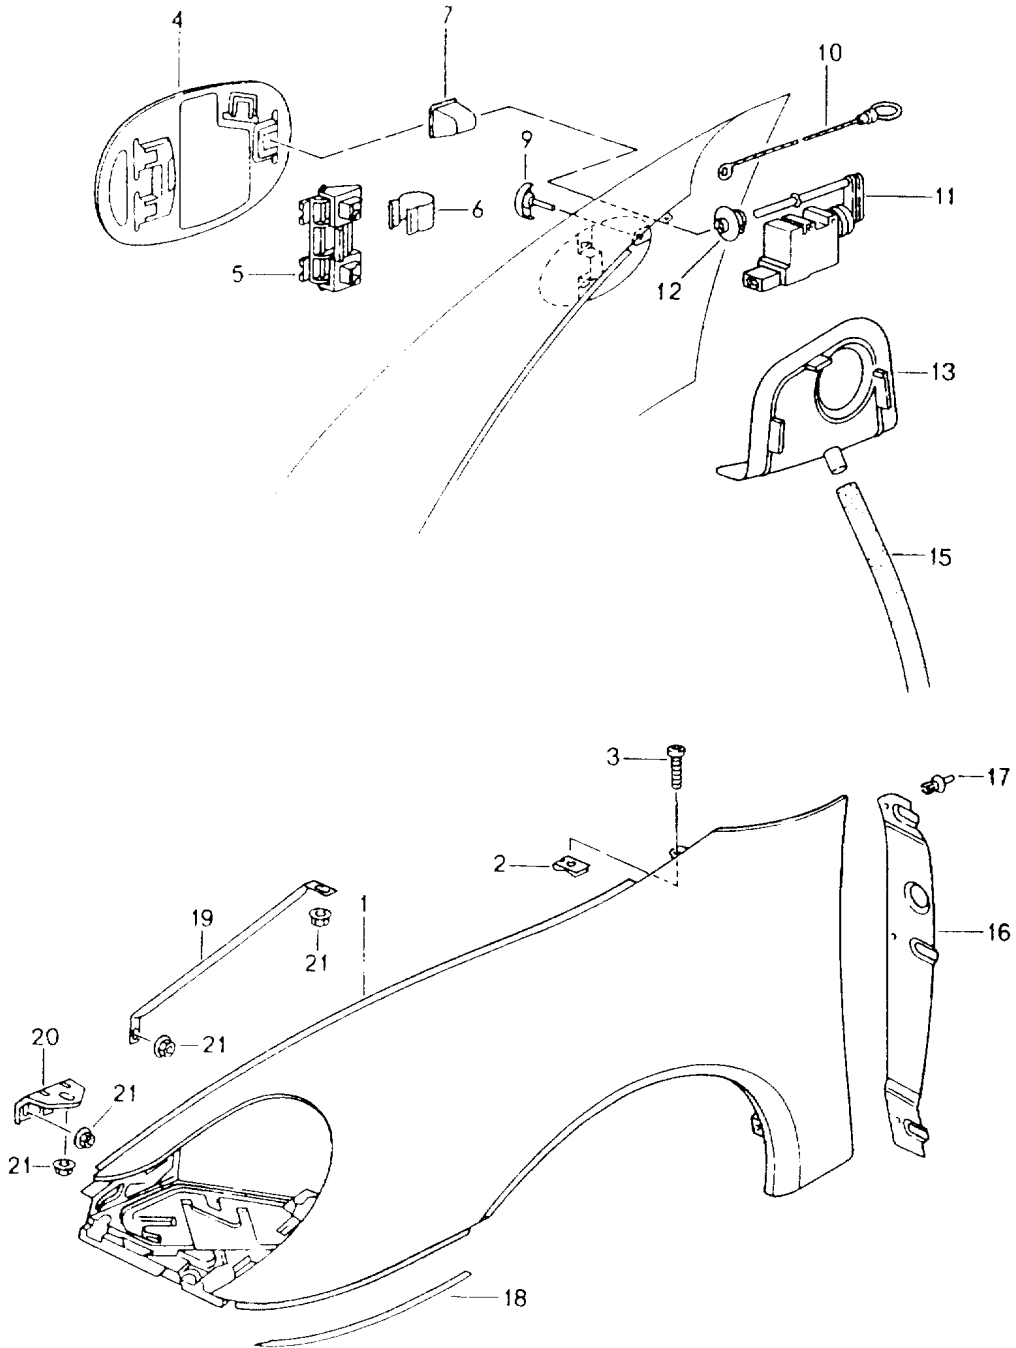

Model: 986 97

Model life 1997>>2004

Pos	Part Number	Description	Remark	Qty	Model
12	996 504 209 01	$ 145 MM Lid		2	
13	999 048 004 02	$ 100 MM Threaded bush		2	
14	986 501 575 00	Cross member		1	
	986 501 575 00 GRV	Prime coated Rear axle			
15	986 502 673 01	Cross member		1	
	986 502 673 01 GRV	Prime coated			

Model: 986 97

Model life 1997>>2004