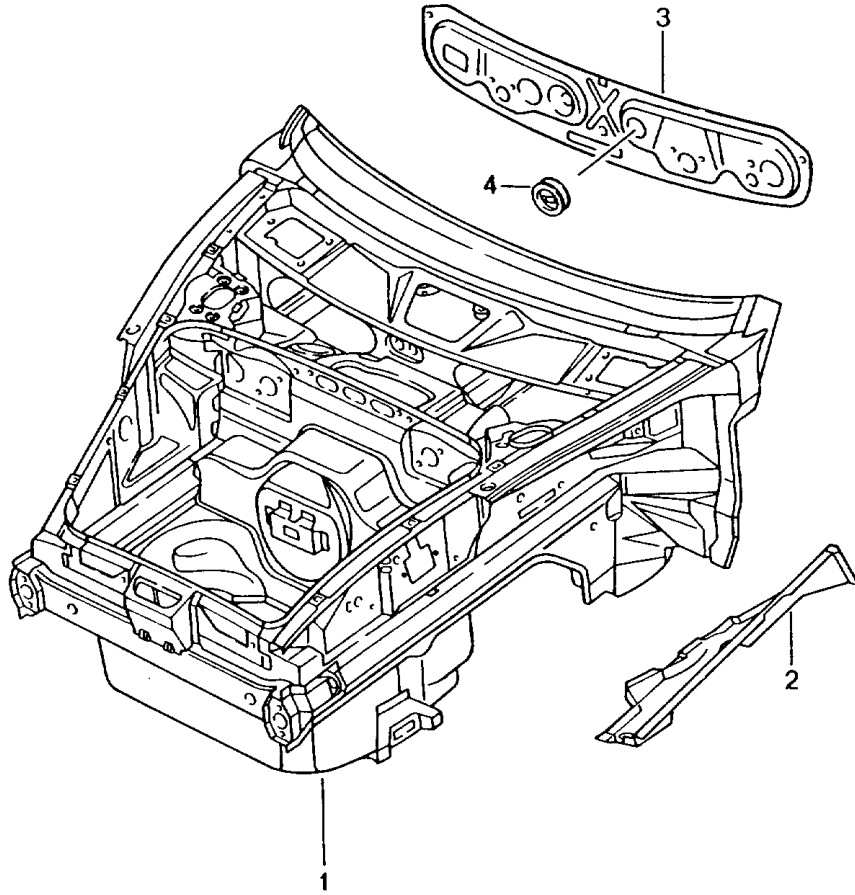

Model: 986 97

Model life 1997>>2004