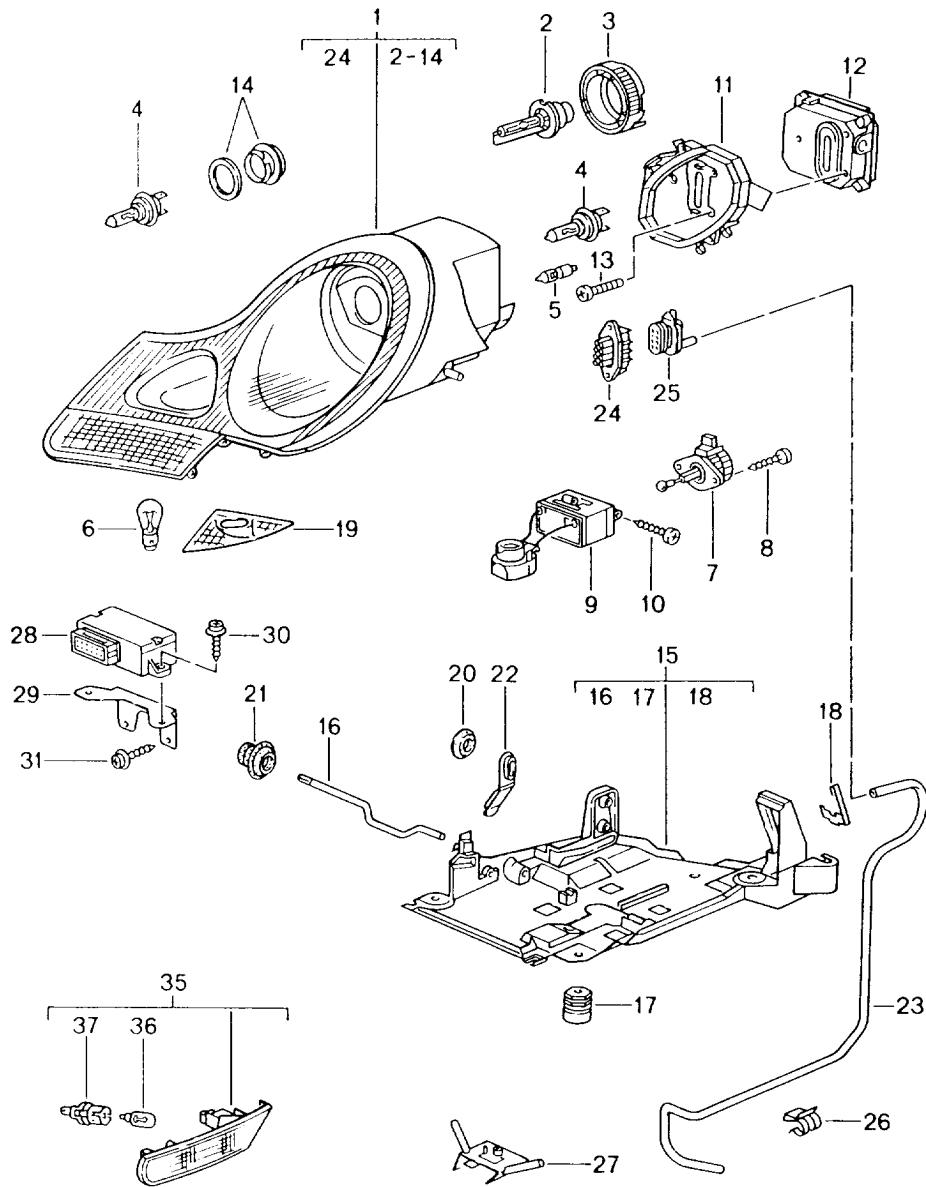

Model: 986 97

Model life 1997>>2004

Model: 986 97

Model life 1997>>2004

Pos	Part Number	Description	Remark	Qty	Model
		Headlamp	99-		M601
		Direction indicator light			
1	996 631 157 01	Headlamp	/L	1	
1	996 631 158 01	Headlamp	/R	1	
1	996 631 157 04	Headlamp	/L	1	M492
1	996 631 158 04	Headlamp	/R	1	M492
2	999 631 036 90	Bulb		2	
		- PHILIPS -			
3	996 631 189 00	Retainer		2	
4	999 631 133 90	Halogen bulb		4	
		H 7			
5	999 631 140 90	Bulb		2	
		H 6 W			
		Position light			
6	900 631 127 90	Bulb		2	
		21 W			
		Direction indicator light			
7	996 631 125 00	Electric motor		2	
		Headlight levelling system			
8	996 631 199 00	Screw		4	
		3,9 X 16			
9	996 631 195 01	Ignition control unit		2	
10	996 631 199 00	Screw		4	
		3,9 X 16			
11	996 631 241 01	Protective cap	/L	1	
		Headlamp			
(11)	996 631 242 01	Protective cap	/R	1	
		Headlamp			
12	993 631 193 02	Control unit		2	
13	900 146 123 02	Screw		6	
		M 5 X 16			
14	996 631 233 00	Protective cap		2	
		Fog headlamp			
15	996 631 041 00	Mounting	/L	1	
(15)	996 631 042 00	Mounting	/R	1	
16	996 631 243 00	Clamping bow		2	
17	996 631 077 00	Fastening part		6	
18	996 631 245 00	Locking device	/L	1	
		Connector housing			
(18)	996 631 246 00	Locking device	/R	1	
		Connector housing			
19	996 631 045 01	Trim cover	/L	1	
(19)	996 631 046 01	Trim cover	/R	1	
20	803 803 583 A	Stopper		2	
20	999 703 196 40	Lid		2	
21	999 703 413 40	Stopper		2	
22	993 631 170 03	Stopper		6	
23	996 631 641 03	Breather pipe	/L	1	
(23)	996 631 642 03	Breather pipe	/R	1	
24	999 652 832 40	Connector housing		2	
		Headlamp			
25	999 650 150 40	Connector housing		2	
		Wiring harness			
-	999 652 744 20	Connector		16	
-	999 704 161 40	Gasket		16	
26	999 651 317 09	Fastening clamp		X	
		Breather pipe			
(26)	999 651 276 40	Cable holder		X	
		Breather pipe			
		Wing strut			
(26)	999 651 282 40	Cable holder		X	
		Breather pipe			
		Front apron			