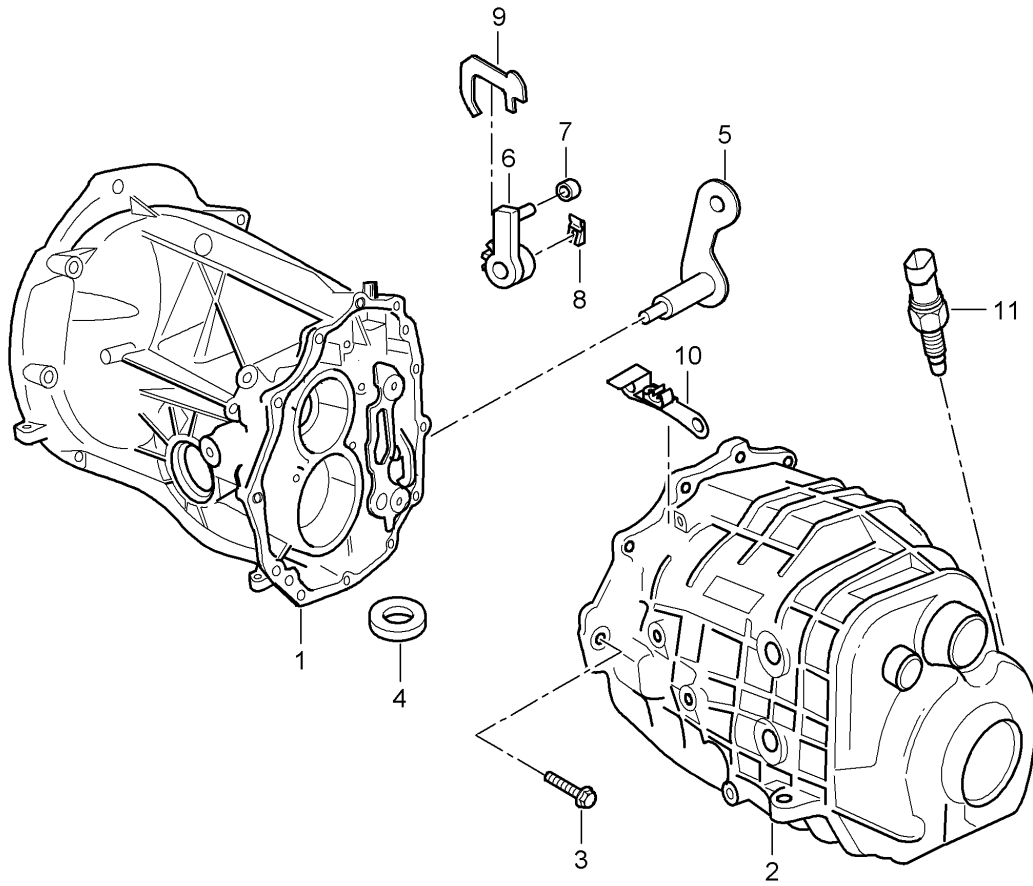

Model: 986 97

Model life 1997>>2004

Model: 986 97

Model life 1997>>2004

Pos	Part Number	Description	Remark	Qty	Model
		Gear housing			G86.20
		Transmission cover			
1	986 301 020 00	Transmission case		1	
2		See illustrations		1	
		3/02/08			
3	996 301 317 00	Hexagon-head bolt		13	
		M 8 X 35			
4	996 301 804 00	Magnet		1	
5	996 303 055 01	Selector lever		1	
6	996 303 057 00	Pinion		1	
7	996 303 303 00	Roller		1	
		20 X 8 X 8			
8	996 303 383 00	Lock		1	
9	996 303 053 00	Selector lever		1	
10		See illustrations		1	
		7/02/08			
11		See illustrations		1	
		3/02/05