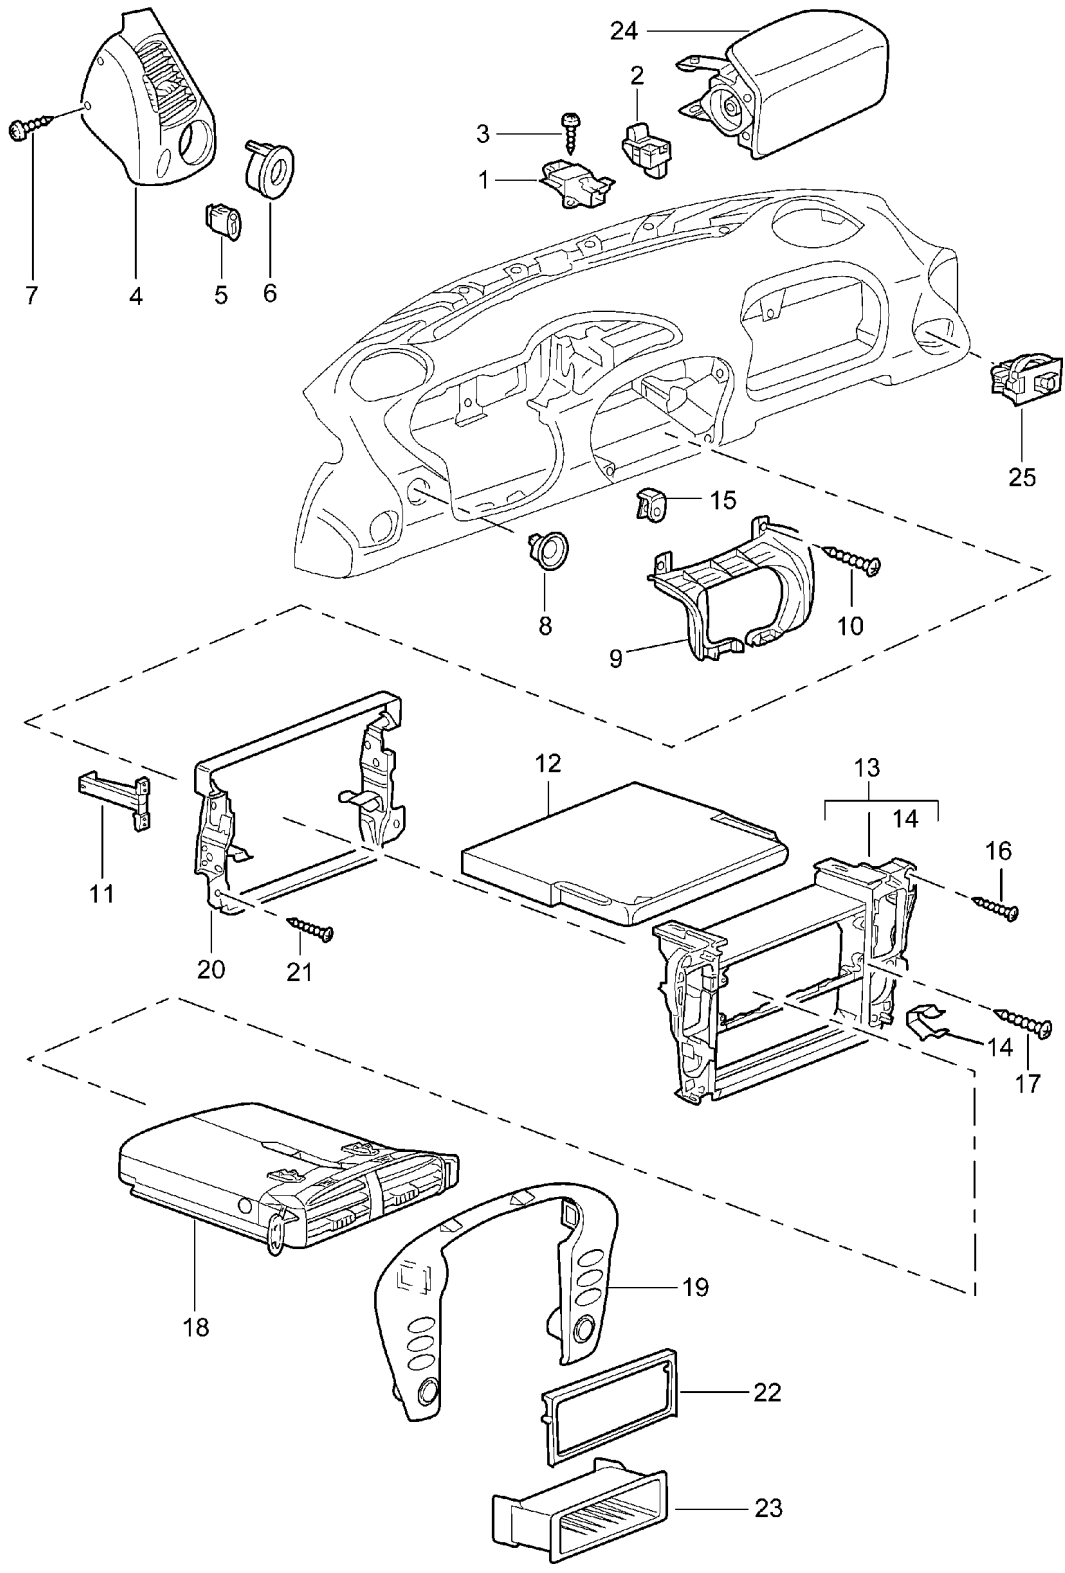

Model: 986 97

Model life 1997>>2004