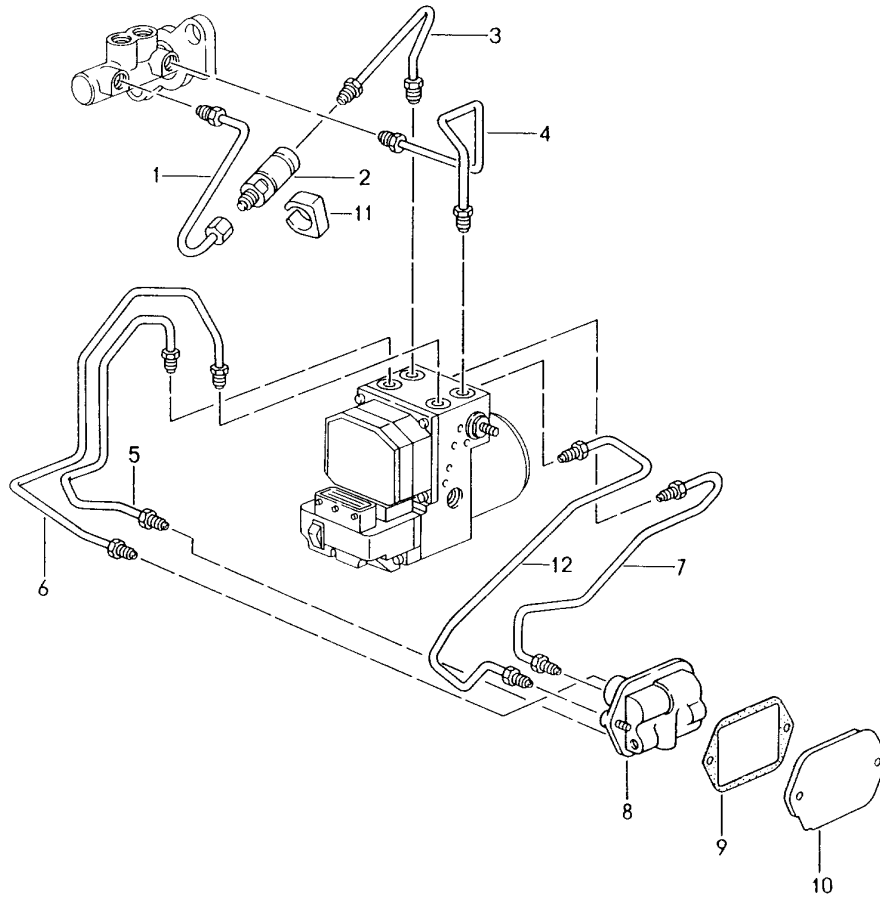

Model: 986 97

Model life 1997>>2004

Model: 986 97

Model life 1997>>2004

Pos	Part Number	Description	Remark	Qty	Model
		Brake lines			M222/224
		Body front section	-01		
1	996 355 309 01	Brake line	/LL	1	
(1)	996 355 308 03	Brake line	/RL -98	1	
(1)	996 355 308 04	Brake line	/RL 99-	1	
2	986 355 305 00	Pressure regulator		1	
3	996 355 311 02	Brake line	/LL	1	
(3)	996 355 311 03	Brake line	/LL	1	
(3)	996 355 310 03	Brake line	/RL	1	
4	996 355 313 02	Brake line	/LL	1	
(4)	996 355 313 04	Brake line	/LL	1	
(4)	996 355 314 05	Brake line	/RL	1	
5	996 355 315 02	Brake line		1	
6	996 355 327 03	Brake line		1	
7	996 355 326 04	Brake line		1	
8	996 355 650 27	Intermediate piece		1	
9	996 355 752 00	Gasket	-01	1	
10	996 355 753 00	Reinforcement		1	
10	996 355 753 01	Reinforcement		1	
11	999 651 292 40	Support		1	
12	996 355 316 04	Brake line		1