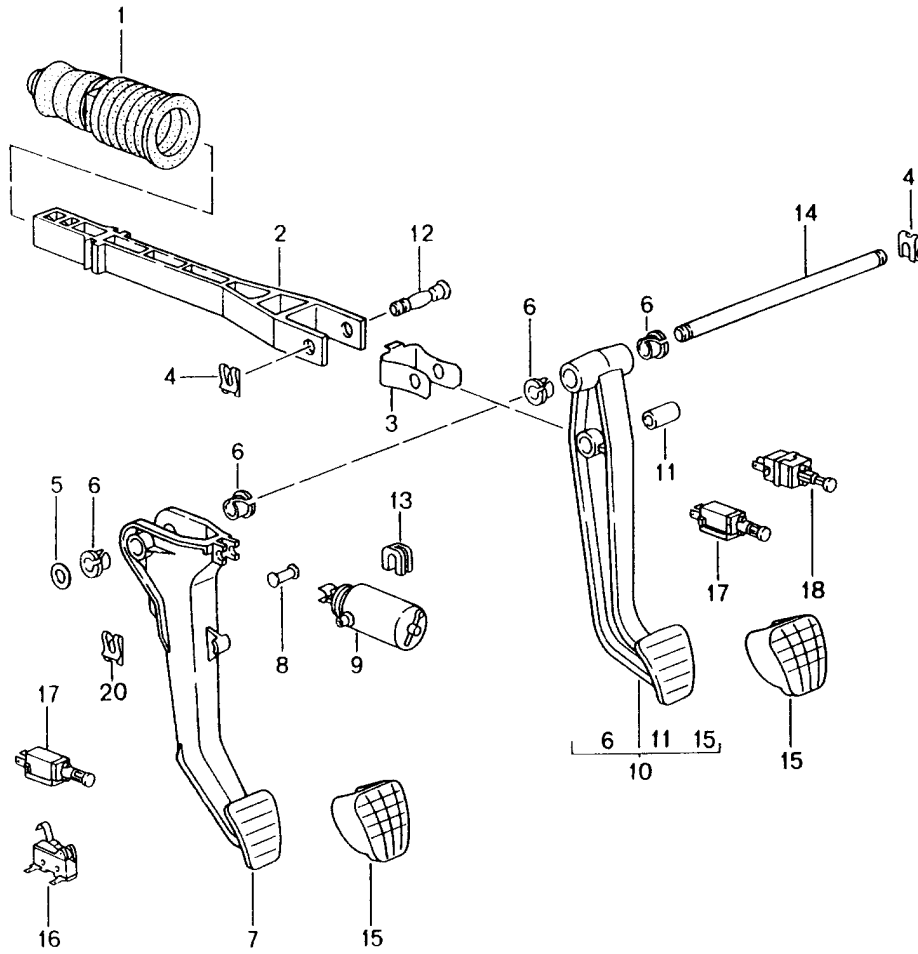

Model: 986 97

Model life 1997>>2004