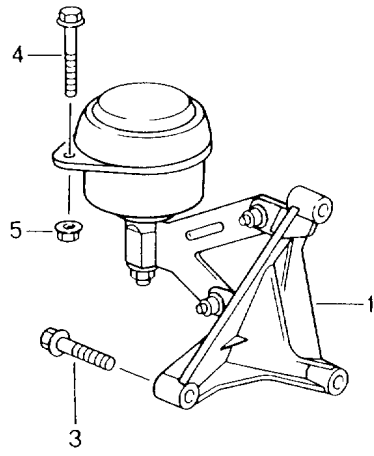

Model: 986 97

Model life 1997>>2004