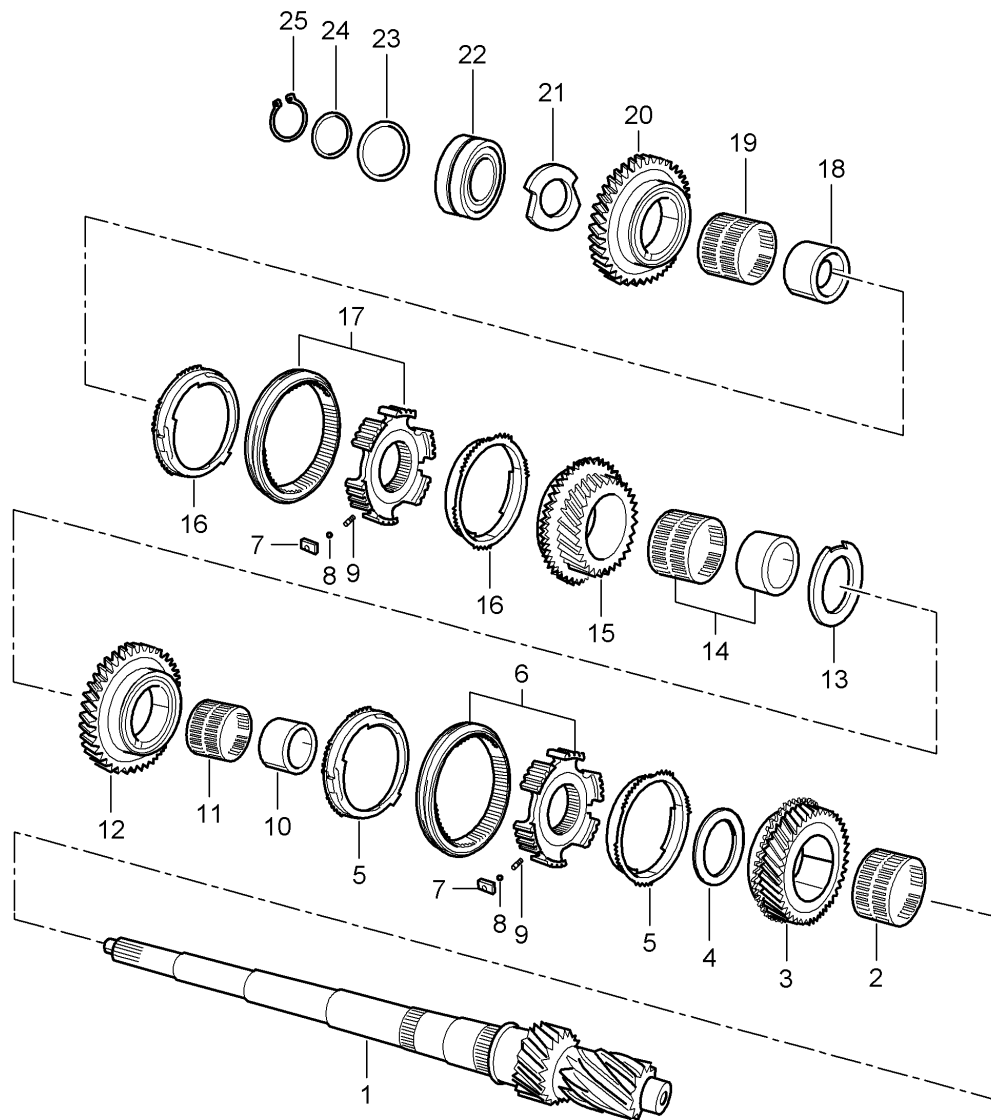

Model: 986 97

Model life 1997>>2004