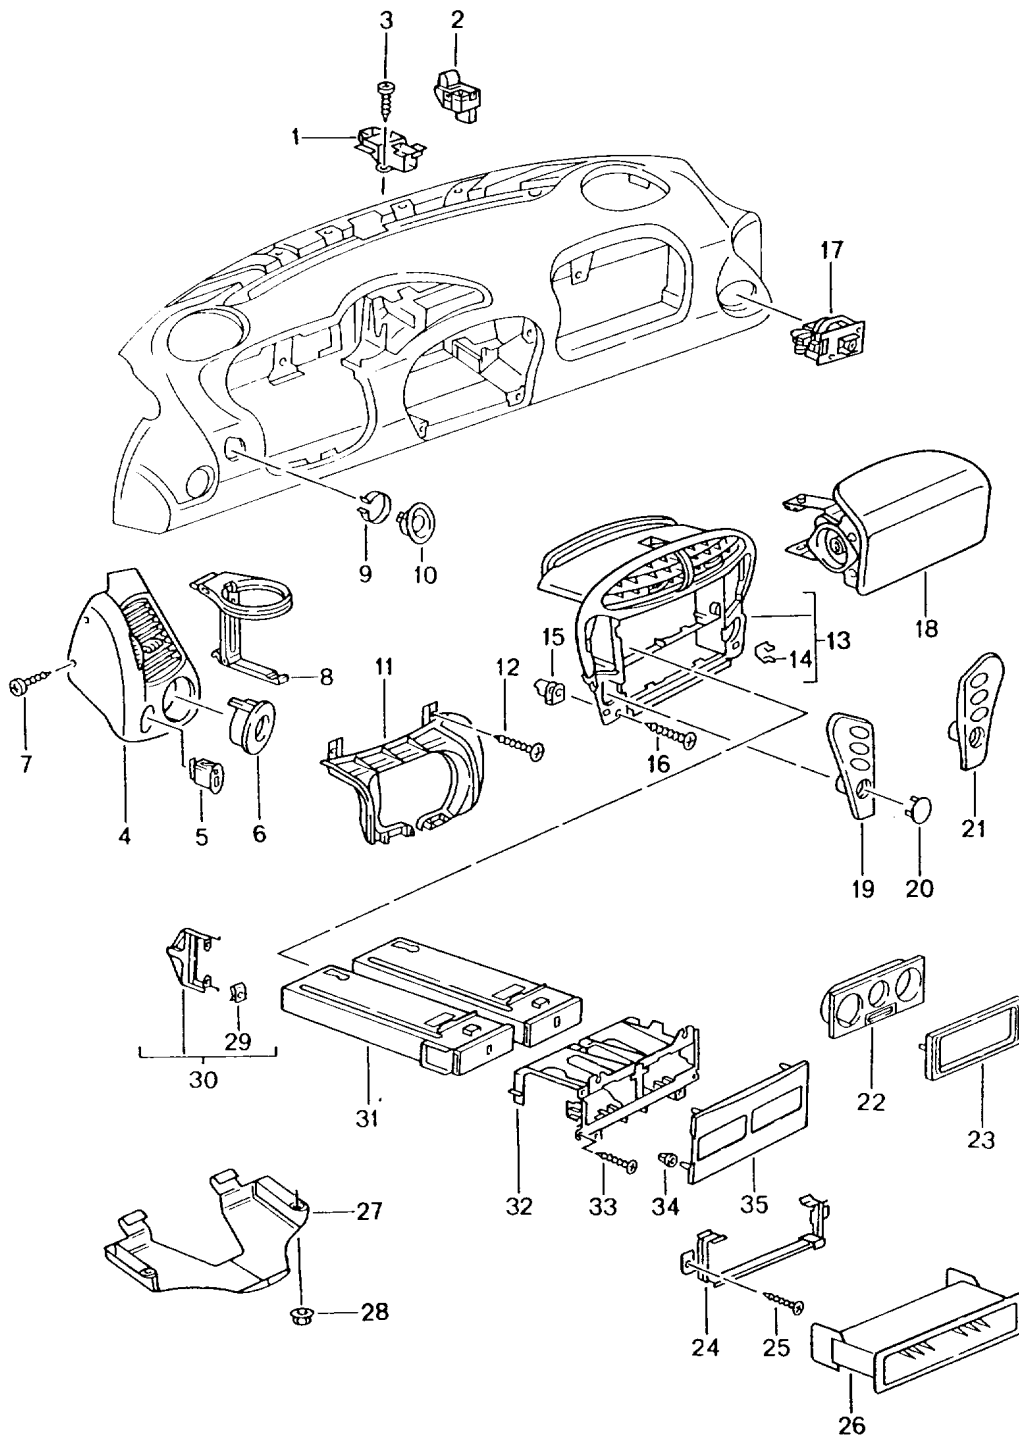

Model: 986 97 Model life 1997>>2004

Pos	Part Number	Description	Remark	Qty	Model
28	999 591 349 02	Speed nut 3,5		11	
29	999 073 153 01	Tapping screw 3,5 X 14		11	
30	999 920 012 40	Plug-in nut 5,0 X 3,5 X 8		2	
32	999 919 188 09	Oval-head screw 5,0 X 30	-00	2	
(32)	999 073 220 09	Tapping screw 4,8 X 25	01-	2	
33	996 552 625 01	Cover Microphone	/LL 97	1	
(33)	996 552 625 01 B12 996 552 626 01	Black-grey Cover Microphone	/RL 97	1	
33	996 552 626 01 B12 996 552 625 01	Black-grey Cover Microphone	/LL 98-99	1	M011/016
(33)	996 552 625 01 B12 996 552 626 01	Black-grey Cover Microphone	/RL 98-99	1	M011/016
33	996 552 626 01 B12 996 552 625 02	Black-grey Cover Microphone Lacquered	/LL	1	
(33)	996 552 625 02 C02 996 552 625 02 D05 996 552 625 02 A03 996 552 626 02	Metal grey Granite grey Black Cover Microphone Lacquered	98- 99 00- /RL	1	
33	996 552 626 02 C02 996 552 626 02 D05 996 552 626 02 A03 986 552 625 00	Metal grey Granite grey Black Cover Microphone Lacquered	98- 99 00- /LL 04	1	M091
(33)	986 552 625 00 M7Z 986 552 626 00	GT Silver Metallic Cover Microphone Lacquered	/RL 04	1	M091
	986 552 626 00 M7Z	GT Silver Metallic			

Model: 986 97

Model life 1997>>2004