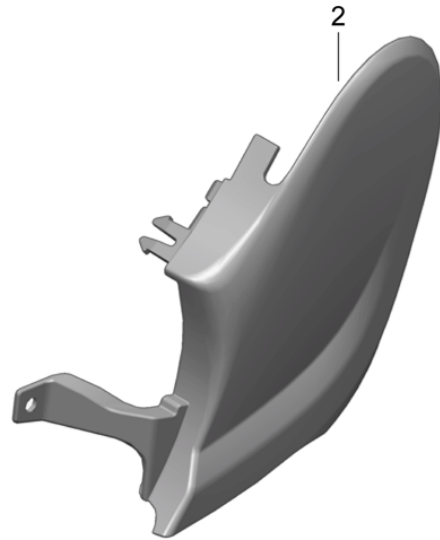

Model: 981-13

Model life 2012>>2016