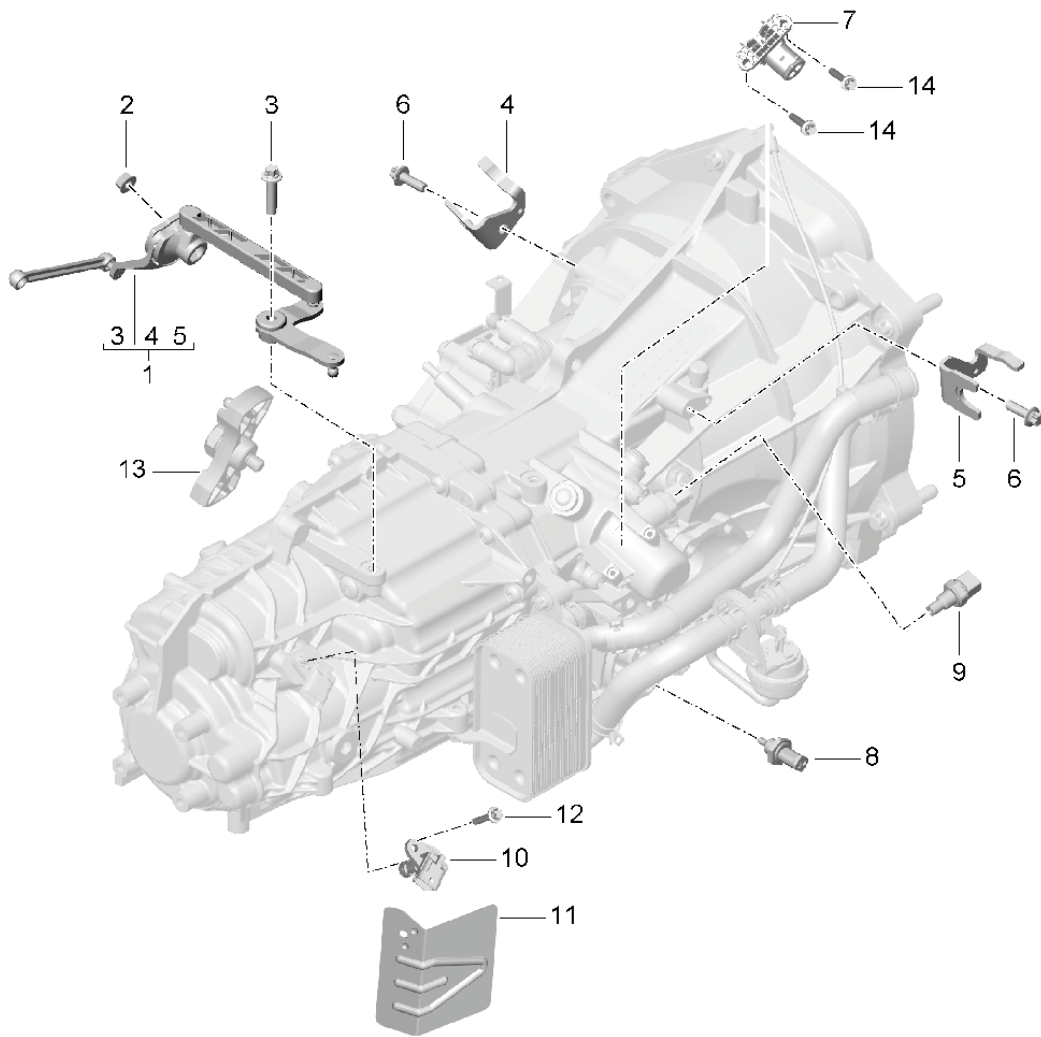

Model: 981-13

Model life 2012>>2016

Model: 981-13

Model life 2012>>2016

Pos	Part Number	Description	Remark	Qty	Model
		Manual gearbox Individual parts relay lever			G8100,G8120
1		see illustration:	701-000	1	
2	900 377 003 03	Hexagon nut M 8		1	
3	900 385 006 01	Torx screw BM 8 X 35 Discontinued part		1	
3	900 385 042 01	Torx screw BM 8 X 35		1	
4		Bracket see illustration:	701-000	1	
5		Bracket see illustration:	701-000	1	
6	900 385 098 01	Torx screw BM 8 X 25		2	
7	981 606 303 00	Sensor		1	
8	981 606 420 00	Temperature sensor		1	
9	01E 941 521 B	switch for reversing light Back-up light		1	
10	7PP 905 381 A	Inductive sensor speed sensor		1	
11	981 111 275 00	Heat insulation speed sensor		1	PR:008,-XLF
12	900 378 022 01	Hexagon bolt AM 8 X 25 No longer use the part here		1	PR:008,-XLF
12	900 385 001 01	Torx screw BM 8 X 20		1	PR:008,-XLF
13	981 303 051 00	flywheel		1	
14	981 606 801 00	Socket head bolt M 6 X 18		2	
-	000 043 209 23	Grease LIQUI MOLY PU 53 / WDR 50 GR.		X	
-	G 052 128 A1	sealing grease for radial shaft oil seal LIQUI MOLY PU 53 / WDR 50 GR.		X