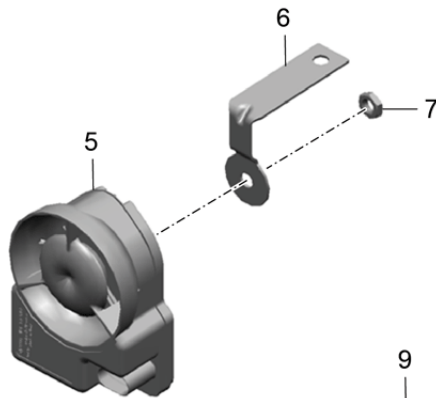

Model: 981-13

Model life 2012>>2016

Model: 981-13

Model life 2012>>2016

Pos	Part Number	Description	Remark	Qty	Model
1	991 635 149 01	Fanfare Signal horn alarm system Fanfare High-pitched		1	
(1)	991 635 159 00	Fanfare High-pitched	with:	1	
2	991 635 150 01	Fanfare Low-pitched	also use: 991 612 947 00	1	
(2)	991 635 160 00	Fanfare Low-pitched	with:	1	
-	991 612 947 00	Adapter cable for 991 635 159 00 991 635 160 00	also use: 991 612 947 00	1	
3	N 106 092 04	Hexagon collar nut M 8		2	
4	9P1 951 101	Signal horn for alarm system	use if required: 9P1 998 003 A	1	PR:534,544
5	1K8 951 605 B	Alarm horn		1	PR:536
6	991 637 419 01	Bracket		1	PR:536
7	N 902 955 02	Hexagon collar nut M 8		1	PR:536
8	900 378 176 01	Hexagon bolt M 8 X 20		1	PR:534,544
9	9P1 998 003 A	Wire set Modification kit Signal horn		1	PR:534,544