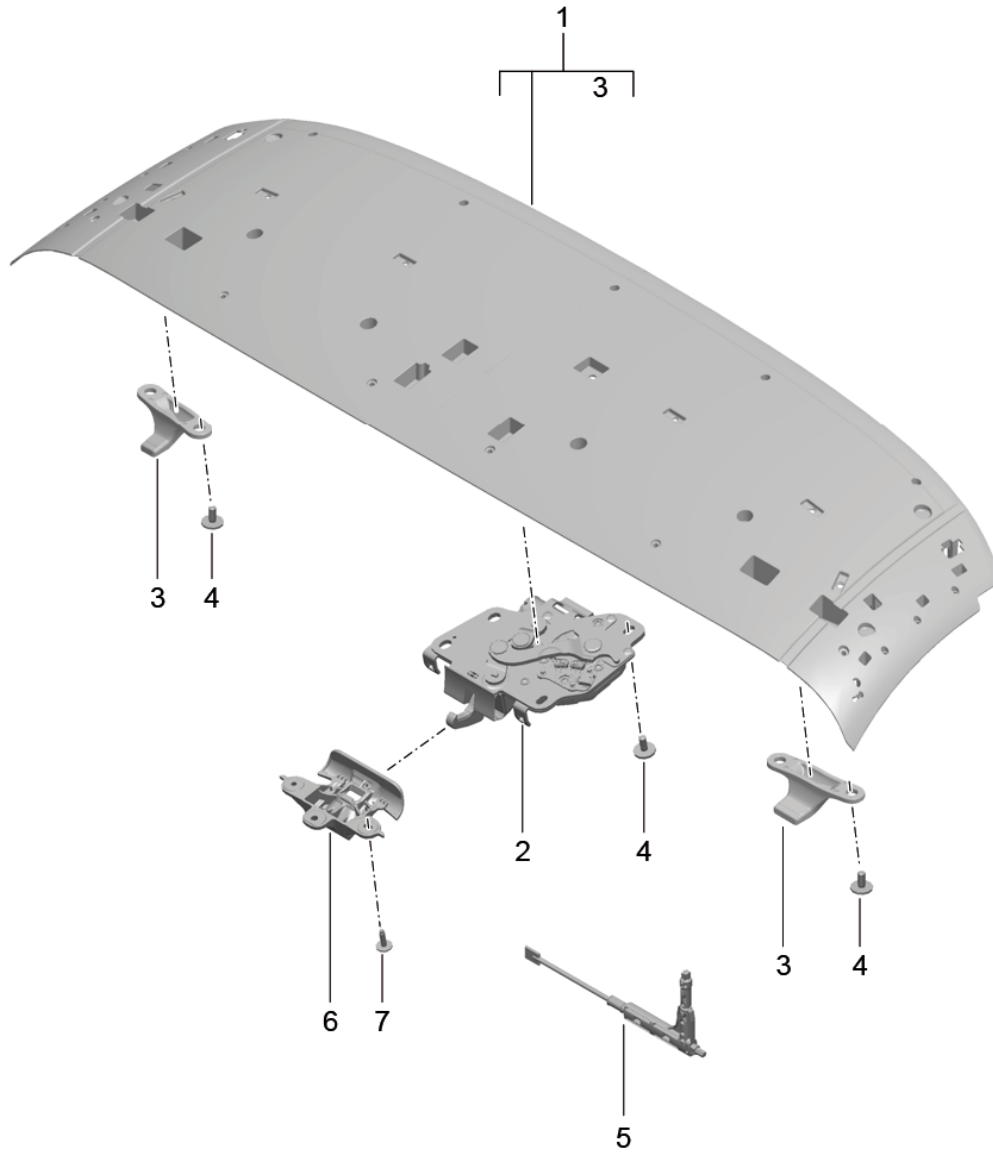

Model: 981-13

Model life 2012>>2016

Model: 981-13

Model life 2012>>2016

Pos	Part Number	Description	Remark	Qty	Model
		top frame	front		
		roof frame			
		catch			
1	981 561 911 00	roof frame	front	1	
2	991 561 117 00	catch		1	
3	991 561 605 00	Centring journal	left	1	
(3)	991 561 606 00	Centring journal	right	1	
4	991 561 965 00	Set of fastening parts for catch and Centring journal		1	
5		Tool Emergency operation see illustration:	001-000	1	
6	991 561 235 02	Support catch		1	
	991 561 235 02 5Q0	Black			
7	999 073 223 01	Bolt with washer M6x25		3