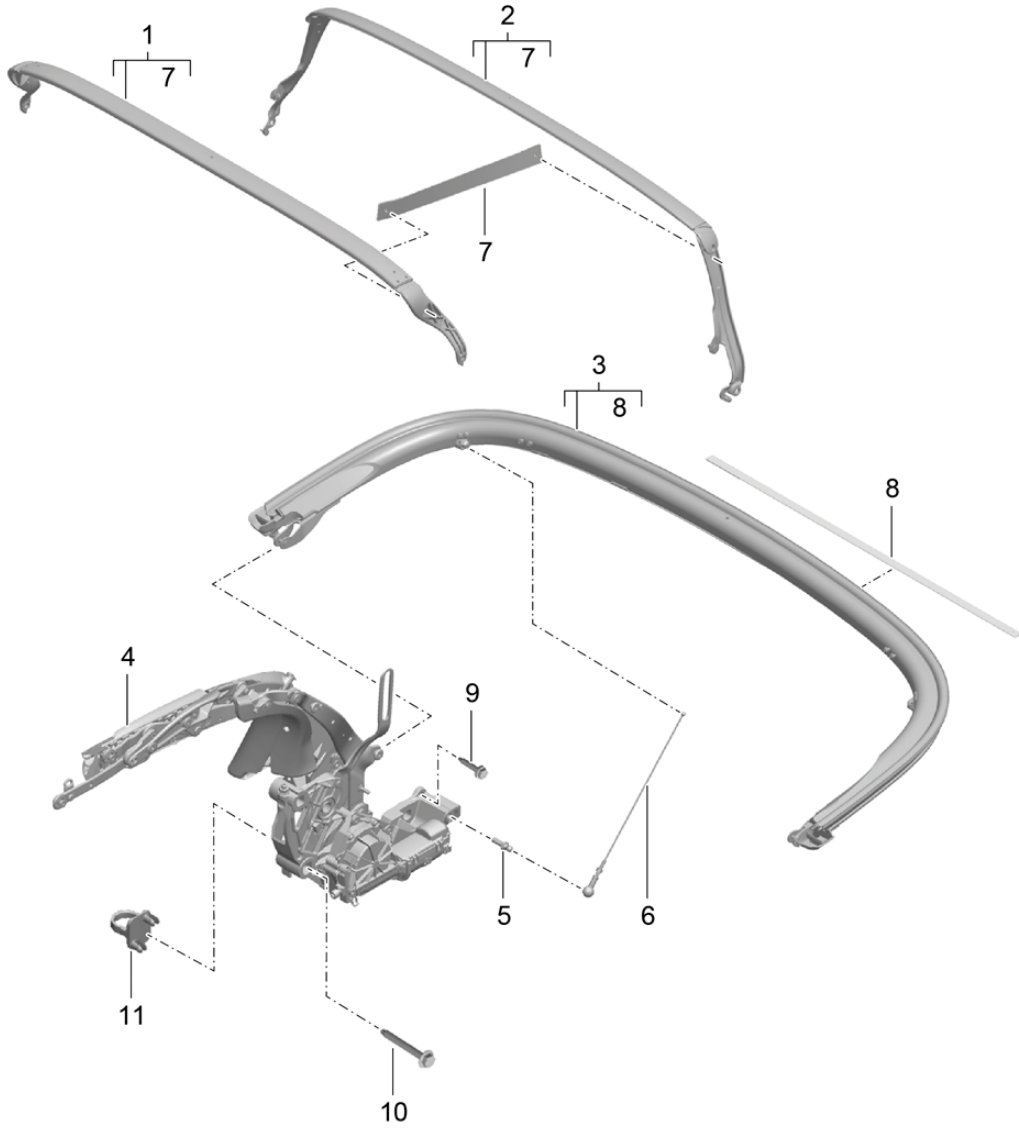

Model: 981-13

Model life 2012>>2016

Model: 981-13

Model life 2012>>2016

Pos	Part Number	Description	Remark	Qty	Model
1	981 561 917 00	top frame Individual parts Main bracing		1	
2	981 561 919 00	Set Roof arch		1	
3	981 561 915 00	Set Roof arch		1	
4	981 561 913 00	top frame Set	left	1	
(4)	981 561 914 00	top frame Set	right	1	
5	981 561 929 00	Ball stud repair set		1	
6	981 561 433 00	tension wire Roof arch		2	
7	981 561 941 00	repair set tensioning strap for Roof arch		1	
8	981 561 435 00	Main bracing Holding strap for Service		1	
9	900 075 521 01	Fastening screw Convertible top support M10x55		2	
10	999 072 066 01	Hexagon bolt roll bar Convertible top support M10x80		4	
11	981 561 437 00	Bracket Water hose		2