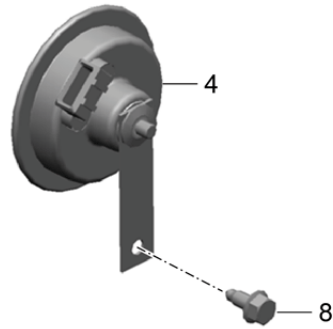

Model: 981-13

Model life 2012>>2016

Model: 981-13

Model life 2012>>2016

Pos	Part Number	Description	Remark	Qty	Model
1	991 635 149 01	Fanfare Signal horn alarm system Fanfare High-pitched		1	
(1)	991 635 159 00	Fanfare High-pitched	with:	1	
2	991 635 150 01	Fanfare Low-pitched	also use: 991 612 947 00	1	
(2)	991 635 160 00	Fanfare Low-pitched	with:	1	
-	991 612 947 00	Adapter cable for 991 635 159 00 991 635 160 00	also use: 991 612 947 00	1	
3	N 106 092 04	Hexagon collar nut M 8		2	
4	9P1 951 101	Signal horn for alarm system	use if required: 9P1 998 003 A	1	PR:534,544
5	1K8 951 605 B	Alarm horn		1	PR:536
6	991 637 419 01	Bracket		1	PR:536
7	N 902 955 02	Hexagon collar nut M 8		1	PR:536
8	900 378 176 01	Hexagon bolt M 8 X 20		1	PR:534,544
9	9P1 998 003 A	Wire set Modification kit Signal horn		1	PR:534,544