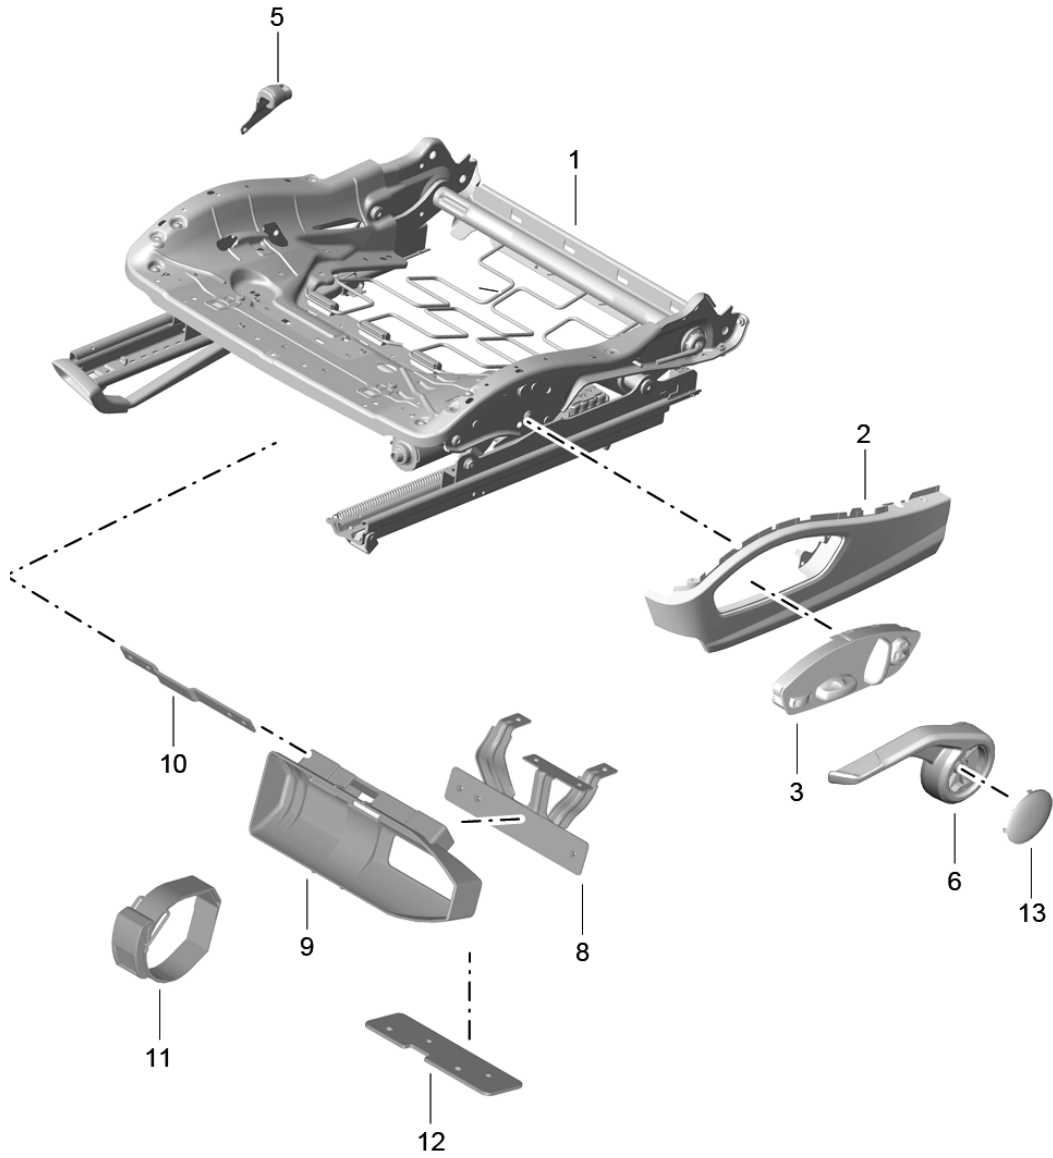

Model: 981-13

Model life 2012>>2016