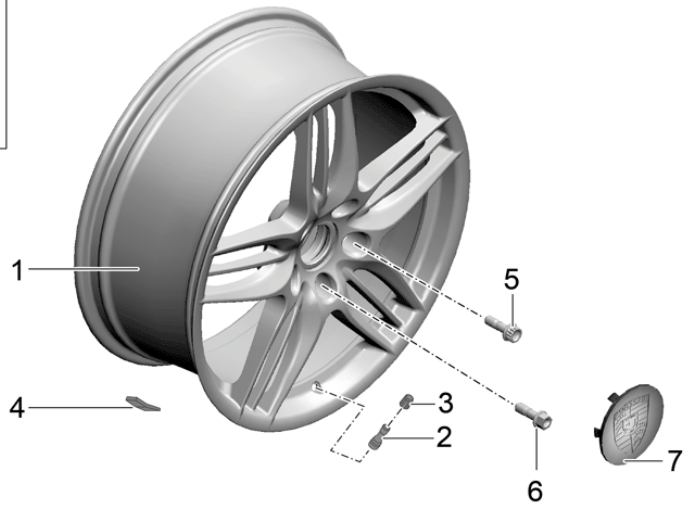

Model: 981-13

Model life 2012>>2016