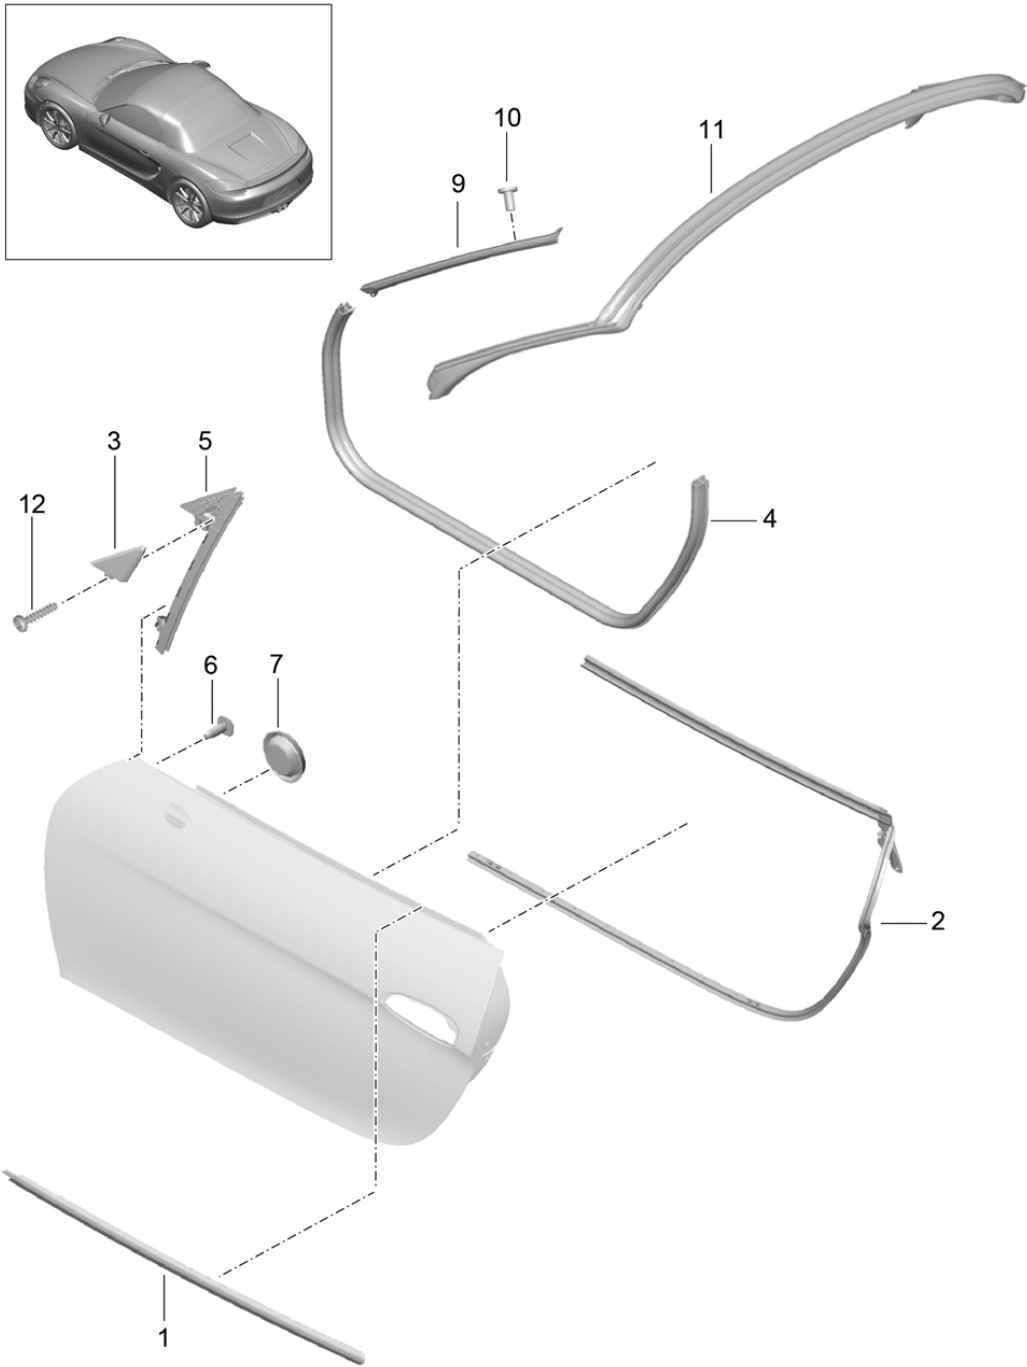

Model: 981-13

Model life 2012>>2016

Pos	Part Number	Description	Remark	Qty	Model
25	9P1 837 111	Cover Door frame		1	
	9P1 837 111 1E0	Black			
26	9P1 837 111 A	Cover Emergency operation Door frame		1	
	9P1 837 111 A 1E0	Black			
27	000 043 305 32	sealant		1	
28	000 043 305 51	cavity preservative agent		1	

Model: 981-13

Model life 2012>>2016