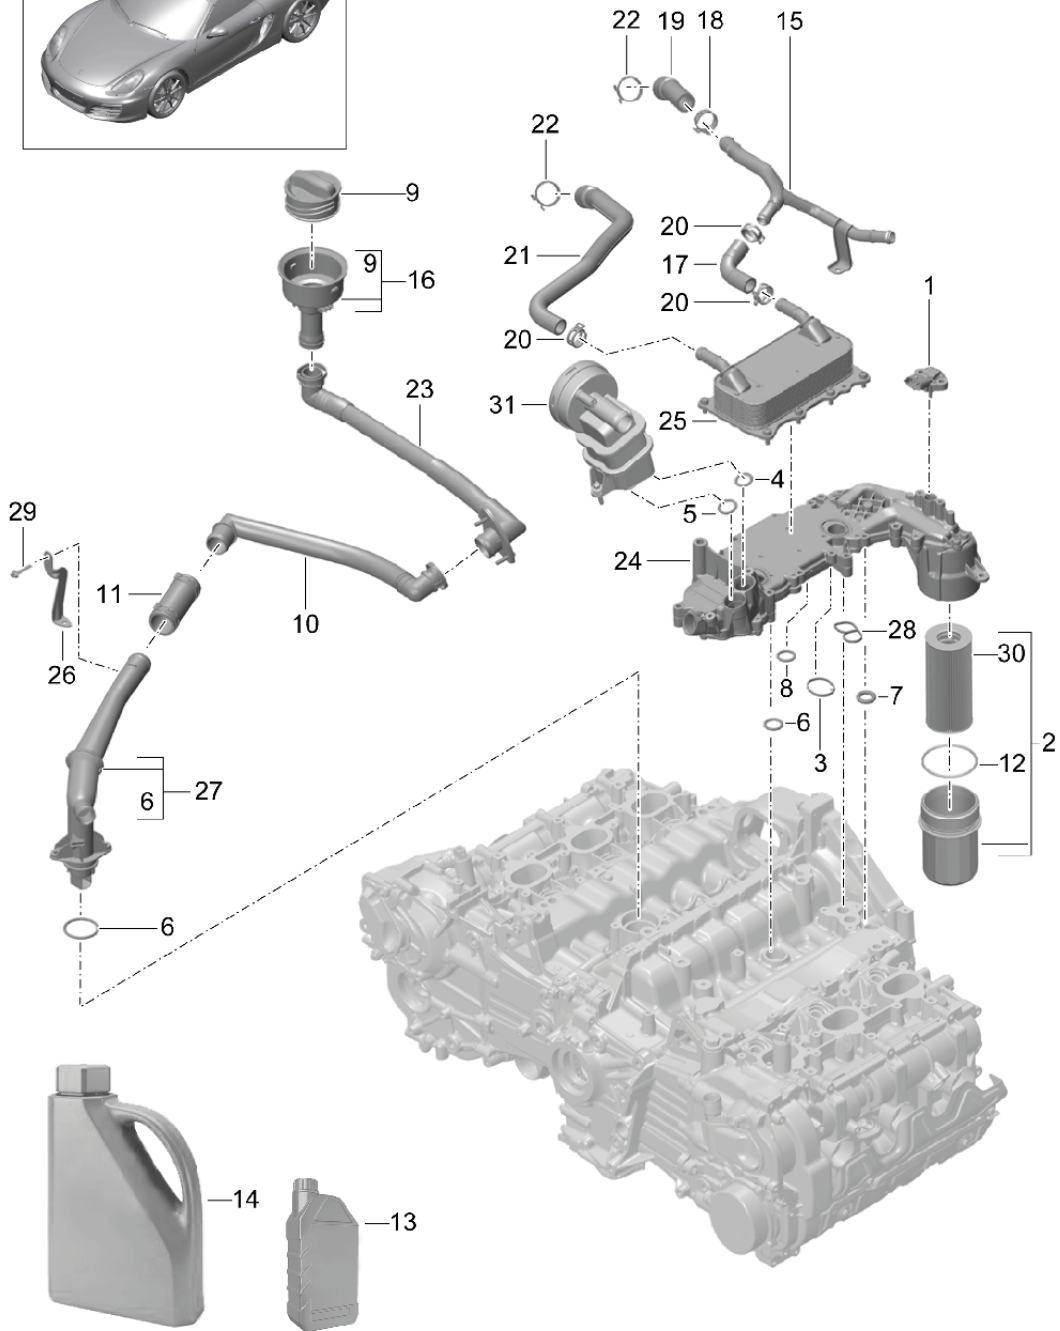

Model: 981-13

Model life 2012>>2016

Model: 981-13 Model life 2012>>2016

Pos	Part Number	Description	Remark	Qty	Model
1	948 606 213 00	Engine lubrication Oil pressure sender		1	
2	9A1 107 024 00	Oil filter set (complete)		1	
3	948 107 175 00	Seal heat exchanger		2	
4	999 707 634 40	O-ring oil separator 18,50 X 4,00		1	
5	999 707 635 40	O-ring oil separator 21,00 X 4,00		1	
6	999 707 348 40	O-ring Filler tube 42,00 X 4,00		1	
7	999 707 594 40	O-ring Oil-conducting housing 11,00 X 4,00		1	
8	999 707 595 40	O-ring Oil-conducting housing 20,00 X 4,00		1	
9	981 107 035 03	End cap engine oil Discontinued part		1	
9	981 107 035 04	End cap engine oil Discontinued part		1	
9	981 107 035 05	End cap engine oil		1	
9	981 107 035 06	End cap engine oil		1	
10	981 107 264 00	Filler tube engine oil Discontinued part		1	
10	981 107 264 01	Filler tube engine oil		1	
11	981 107 274 00	Hose Oil inlet		1	
12	996 107 313 51	seal ring oil filter		1	
13	000 043 301 19	engine oil EXXON MOBIL 1 0W-40 1 LITER Container		X	
14	000 043 301 21	Information available engine oil EXXON MOBIL 1 0W-40 20 LITER Container		X	
15	9A1 106 669 01	Information available return line heat exchanger		1	
15	9A1 106 669 02	Discontinued part return line heat exchanger		1	
16	981 107 160 04	Filler tube engine oil		1	
17	9A1 106 667 00	return line heat exchanger		1	
18	999 512 659 09	Hose clamp B 28 X 12		1	
19	9A1 106 665 00	return line		1	
20	999 512 656 09	Hose clamp		3