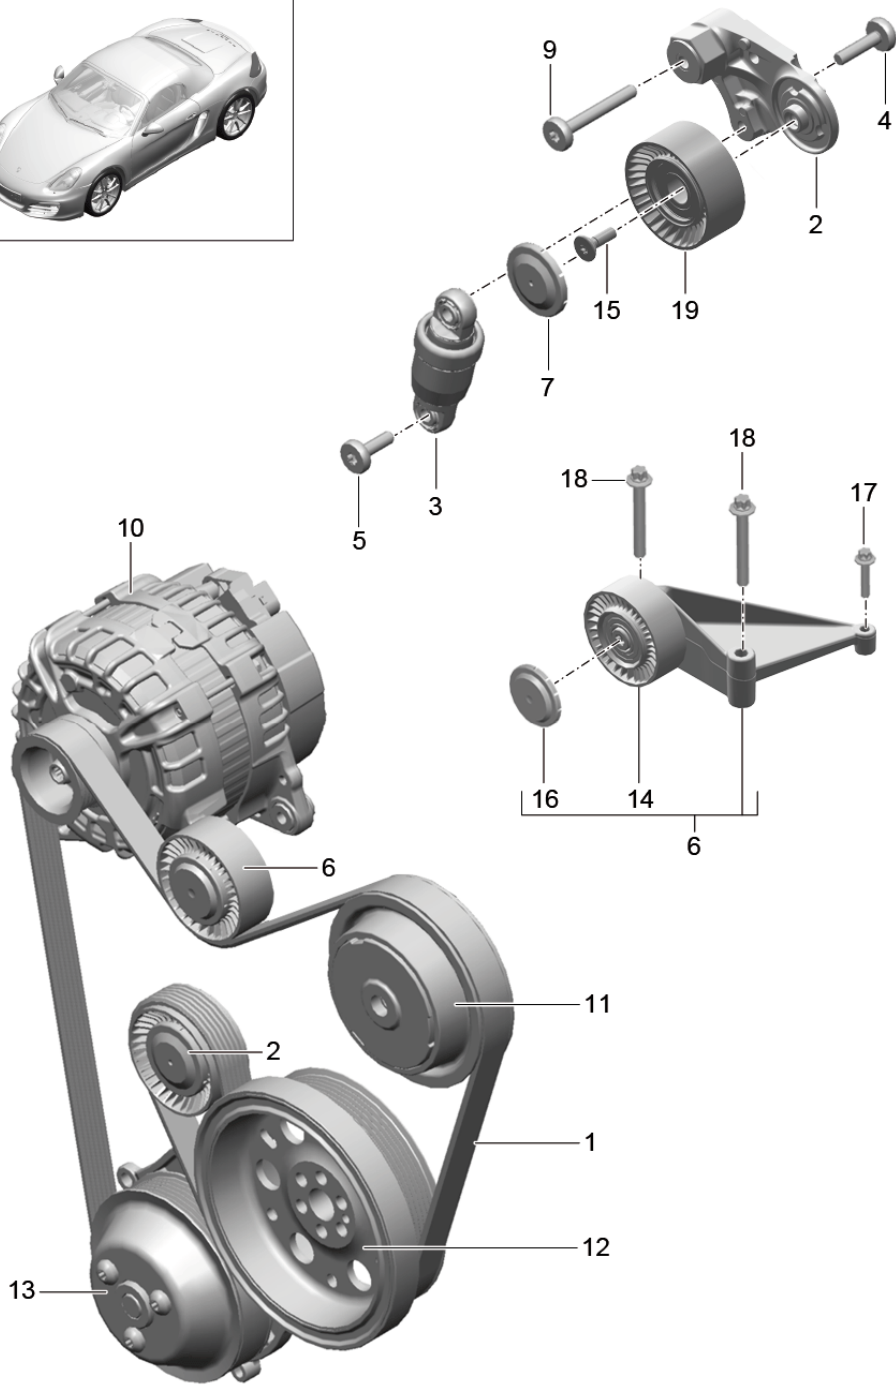

Model: 981-13

Model life 2012>>2016

Model: 981-13

Model life 2012>>2016

Pos	Part Number	Description	Remark	Qty	Model
1	9A1 102 218 00	Belt tensioner v-belt		1	
2	9A1 102 211 01	v-belt lever		1	
2	9A2 102 211 00	Tensioning roller No longer use the part here lever Tensioning roller		1	
			also use: 9A1 102 212 00 999 073 579 01 948 102 839 00		
3	948 102 261 00	tensioner		1	
4	999 073 246 09	Hydraulic Torx screw		1	
5	999 073 412 01	M 8 X 33 Torx screw		1	
6	9A1 102 030 01	M 8 X 26 Console		1	
			with:		
7	948 102 839 00	track roller		1	
9	999 073 411 01	Protective cap Hexagon socket flat head bolt		1	
10		M 8 X 60 Alternator			
			see illustration:		
11		pulley Compressor	902-005		
			see illustration:		
12		pulley Crankshaft	813-015		
			see illustration:		
13		pulley Coolant pump	102-000		
			see illustration:		
14		idler pulley Not available To Use 9A1.102.030.01	105-000	1	
15	999 073 579 01	round hd. screw M 10 X 30		1	
16	03G 145 291	Protective cap		1	
17	900 385 048 01	Torx screw M6 X 30		1	
18	900 385 091 01	Hexagon head bolt M8 X 60		2	
19	9A1 102 212 00	Tensioning roller		1	