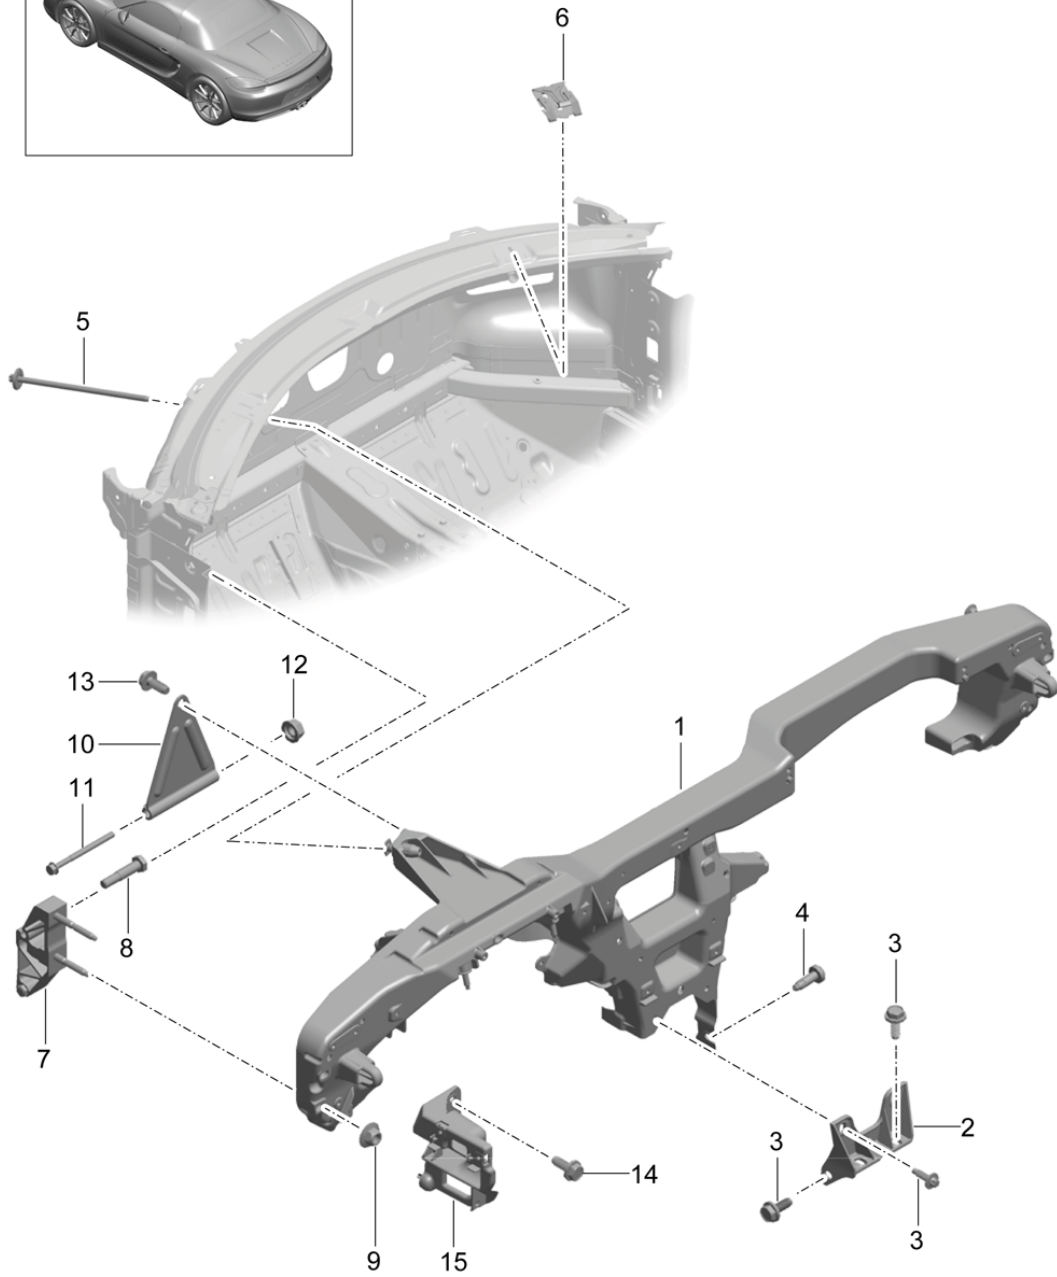

Model: 981-13

Model life 2012>>2016

Model: 981-13

Model life 2012>>2016

Pos	Part Number	Description	Remark	Qty	Model
1	991 504 063 00	retaining frame dashboard		1	
(1)	991 504 063 01	retaining frame	lhd	1	PR:098
2	991 504 615 00	retaining frame	rhd	1	PR:099
		Bracket		1	
		tunnel			
3	999 143 013 01	Hexagon bolt M8x21,5		5	
4	999 073 138 01	flat round head bolt M8x25		1	
5	999 073 542 01	Bolt with washer M8x195		1	
6	8E0 857 117	Clip dashboard		2	
		Cowl panel			
7	991 504 407 02	Retainer for support frame A-pillar		2	
8	900 919 008 01	Locating bolt M8x40		4	
9	N 907 611 03	Hexagon collar nut self-locking M8		4	
10	991 504 653 00	Support Steering column		1	
11	N 106 366 01	bolt,hex.hd.with shoul.(combi) M8x110x80		1	
12	999 084 630 01	Hexagon nut M8		1	
13	999 143 013 01	Hexagon bolt M8x20		1	
14	999 919 278 01	Hexagon head bolt M6x20		6	
15		Bracket retaining frame		1	
		see illustration:	809-000