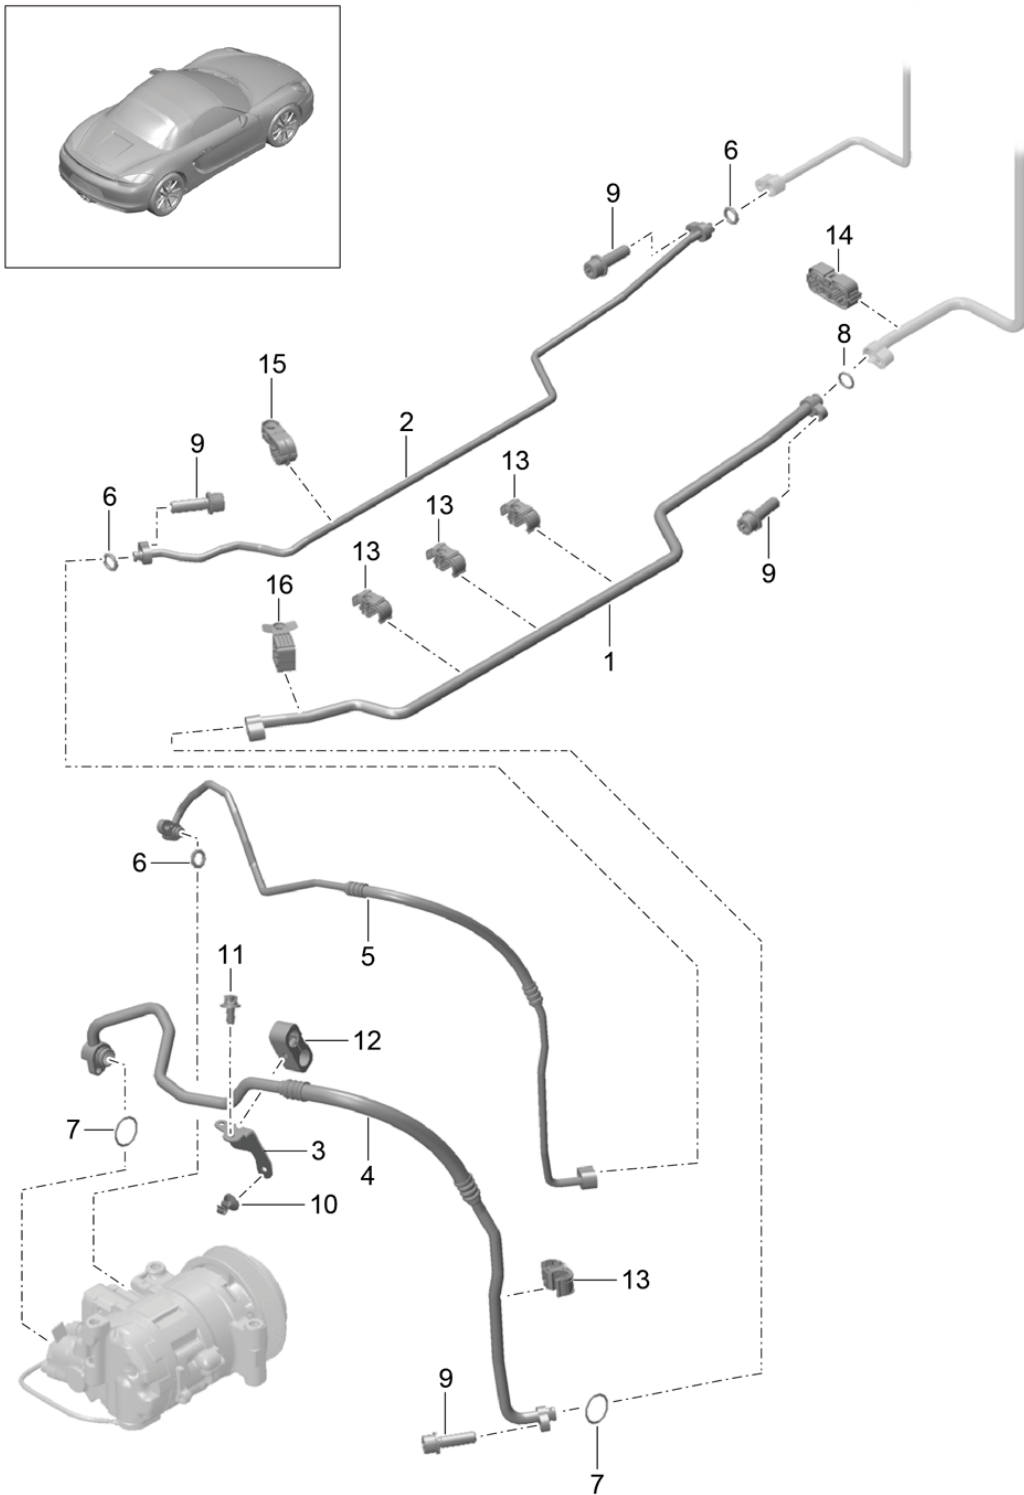

Model: 981-13

Model life 2012>>2016

Pos	Part Number	Description	Remark	Qty	Model
27	991 573 827 01	Bracket		2	
28	999 507 497 40	Spreader rivet 8,0x14,0		2	
29	991 573 843 00	Bracket		1	
30	955 613 137 02	Pressure sensor		1	
31	991 573 825 01	Bracket for coolant line		1	
32	999 073 505 01	panel screw ST4,8X16-C		2	
33	900 075 340 01	Bolt with washer M6x22		2	
35		suction line see illustration, item:	813-025,1	1	
36		Pressure line see illustration, item:	813-025,2	1	

Model: 981-13

Model life 2012>>2016