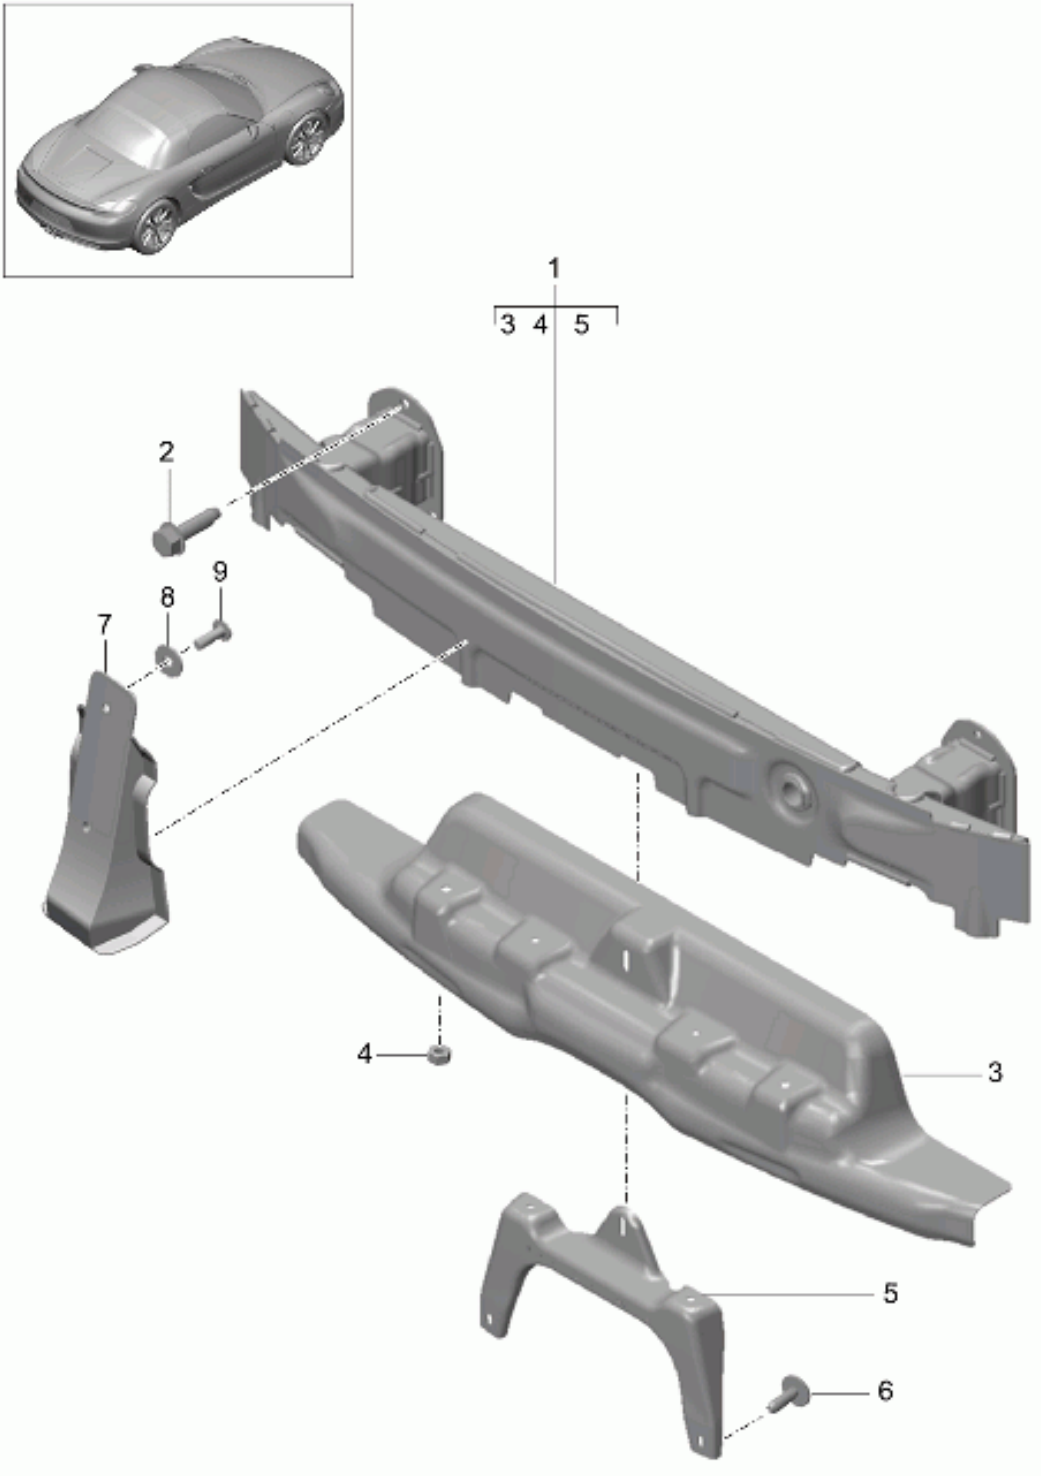

Model: 981-13

Model life 2012>>2016

Pos	Part Number	Description	Remark	Qty	Model
1	991 505 121 00	Bumper carrier Bumper carrier (complete)	front front	1	PR:-011,-XAT
		with:			
1	981 505 121 02	Foam part Bumper carrier (complete)	front	1	PR:011,XAT
		with:			
2	991 505 777 00	Foam part Foam part Protective strip		1	PR:-011,-XAT
2	981 505 777 02	Foam part Protective strip		1	PR:011,XAT
3	900 378 267 01	Hexagon bolt M 8x30		6	
4	991 505 771 00	Seal Shock absorber		2	
5	991 505 531 02	Carrier protective clip	front	1	PR:070
6	N 106 092 04	Hexagon collar nut M8		6	

Model: 981-13

Model life 2012>>2016