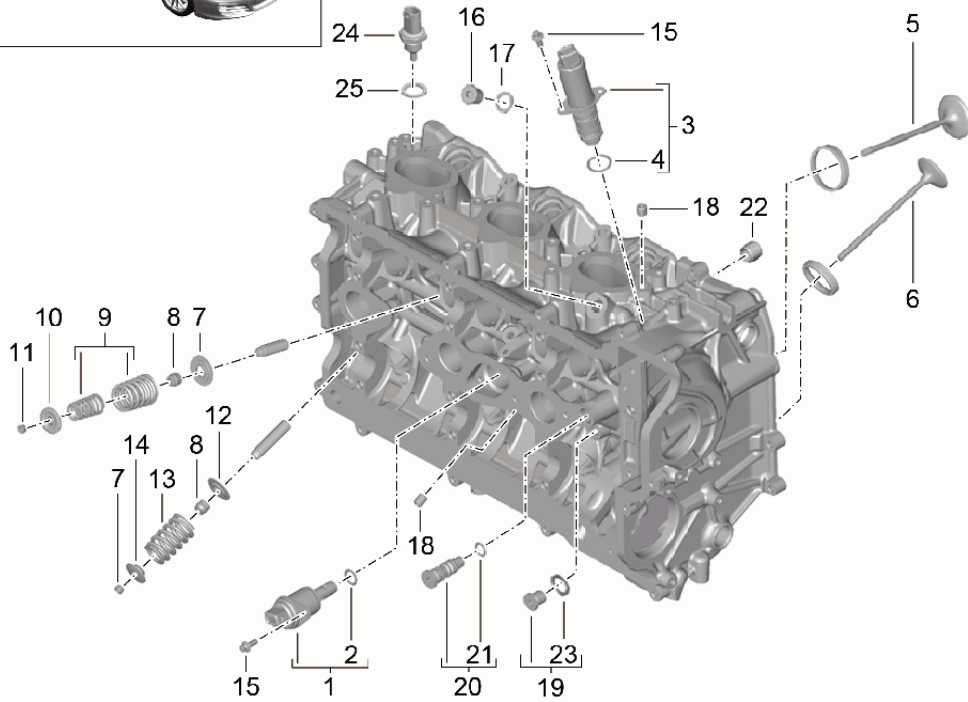

Model: 981-13

Model life 2012>>2016

Model: 981-13

Model life 2012>>2016

Pos	Part Number	Description	Remark	Qty	Model
1	9A1 105 308 02	Cylinder head Accessories Valves throttle control element		2	
2	900 331 057 40	VVS O-ring		2	
3	9A1 105 304 03	VVS 11,2 X 2,65 throttle control element		2	
3	9A1 105 304 04	NVS No longer use the part here throttle control element		2	
4	999 707 446 40	NVS O-ring		2	
5	9A1 105 314 02	NVS 18,0 X 2,5 Inlet valve		12	A122
(5)	9A1 105 312 02	Inlet valve		12	A123
6	9A1 105 324 02	exhaust valve		12	A122
(6)	9A1 105 322 02	exhaust valve		12	A123
7	948 105 151 01	spring disc	lower	12	A122
7	9A1 105 151 00	Intake spring disc	lower	12	A123
8	996 105 115 52	Intake Valve stem seal		24	
9	948 105 094 00	1 set of valve springs		12	A122
(9)	9A1 105 110 01	Intake 1 set of valve springs		12	A123
10	948 105 150 01	Intake spring disc	upper	12	A122
10	9A1 105 350 00	No longer use the part here spring disc	upper	12	A122
(10)	9A1 105 150 00	Intake spring disc	upper	12	A123
11	996 105 123 52	Intake cotter, split		48	
12	948 105 153 01	Exhaust spring disc	lower	12	
13	9A1 105 180 01	Valve spring		12	A122
(13)	9A1 105 181 00	Exhaust Valve spring		12	A123
14	996 105 121 54	Exhaust spring disc	upper	12	
14	9A1 105 121 00	No longer use the part here spring disc	upper	12	
15	900 385 112 01	Exhaust Torx screw		8	
15	999 073 650 01	M 5 X 12 No longer use the part here Torx screw	M5X12	1	
16	999 063 038 01	sealing plug		2	
17	900 123 111 21	M 14 X 1,5 X 15 seal ring		2	
18	999 063 035 02	14,0 X 18,0 sealing plug		3	
(18)	999 063 035 02	M 8 X 1,0 Cyl. 1 - 3 sealing plug		4	
19	999 063 037 01	M 8 X 1,0 Cyl. 4 - 6 sealing plug		6	A122