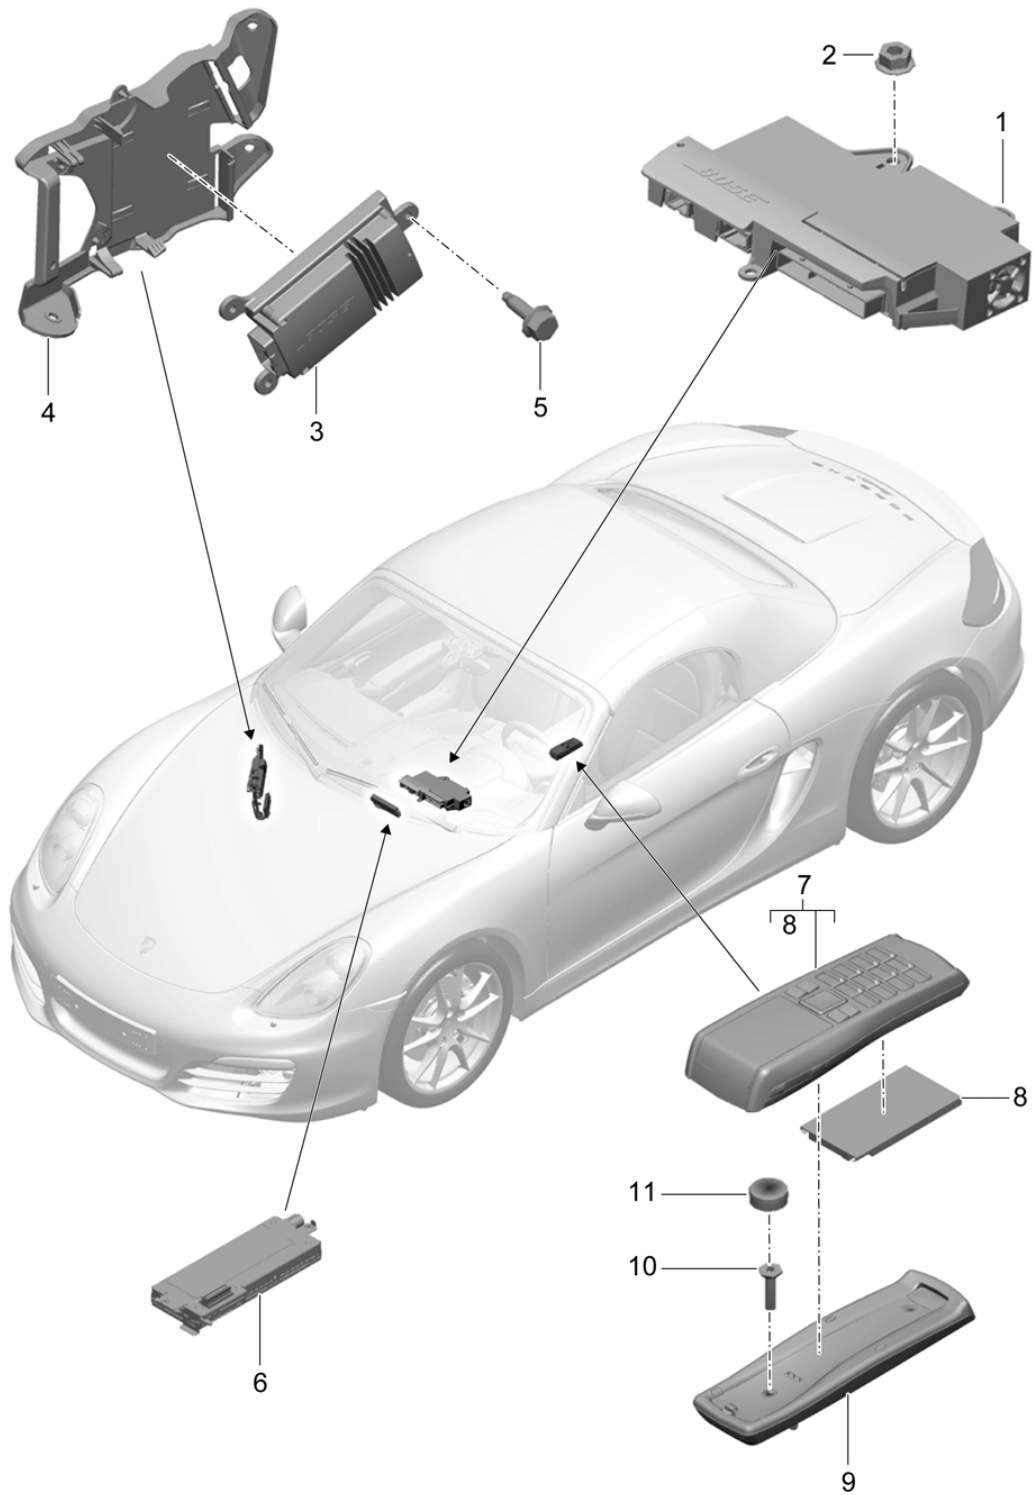

Model: 981-13

Model life 2012>>2016

Model: 981-13 Model life 2012>>2016

Pos	Part Number	Description	Remark	Qty	Model
1	981 645 442 01	Amplifiers Telephone		1	PR:490
1	981 645 442 02	Amplifiers		1	PR:490,-IY2
1	981 645 442 03	D >> - MJ 2014 Amplifiers		1	PR:490,IY2
1	7PP 035 223 P	D - MJ 2014>> Amplifiers		1	PR:680,-675,-IY2
1	7PP 035 223 AA	Amplifiers		1	PR:680,-675,IY2
1	991 645 480 00	Amplifiers		1	PR:675,680
1	991 645 443 02	Amplifiers D - MJ 2014>>		1	PR:682
2	999 084 638 01	Hexagon nut M 6		3	
3	991 645 567 00	Additional amplifier Subwoofer		1	PR:680
3	9P1 035 465	Additional amplifier Subwoofer		1	PR:680
4	991 645 521 00	Bracket for subwoofer	lhd	1	PR:098,680
(4)	991 645 522 00	Additional amplifier Bracket for subwoofer	rhd	1	PR:099,680
5	900 378 317 01	Additional amplifier Hexagon bolt M 6 X 25		1	PR:680
6	7PP 035 730 A	Control unit for telephone D >> - MJ 2012		1	PR:666,-IY2
6	7PP 035 730 B	Control unit for telephone D - MJ 2012>>		1	PR:666,IY2
-		microphone see illustration:	911-000		
7	7PP 035 725 B	Telephone controls/receiver		1	PR:669
8	997 646 916 00	Battery		1	PR:669
9	955 646 214 00	Support for cellphone receiver		1	PR:669
10	999 919 230 00	countersunk bolt 3,0 X 10		2	PR:669
11	955 646 311 00	Bungs		2	PR:669