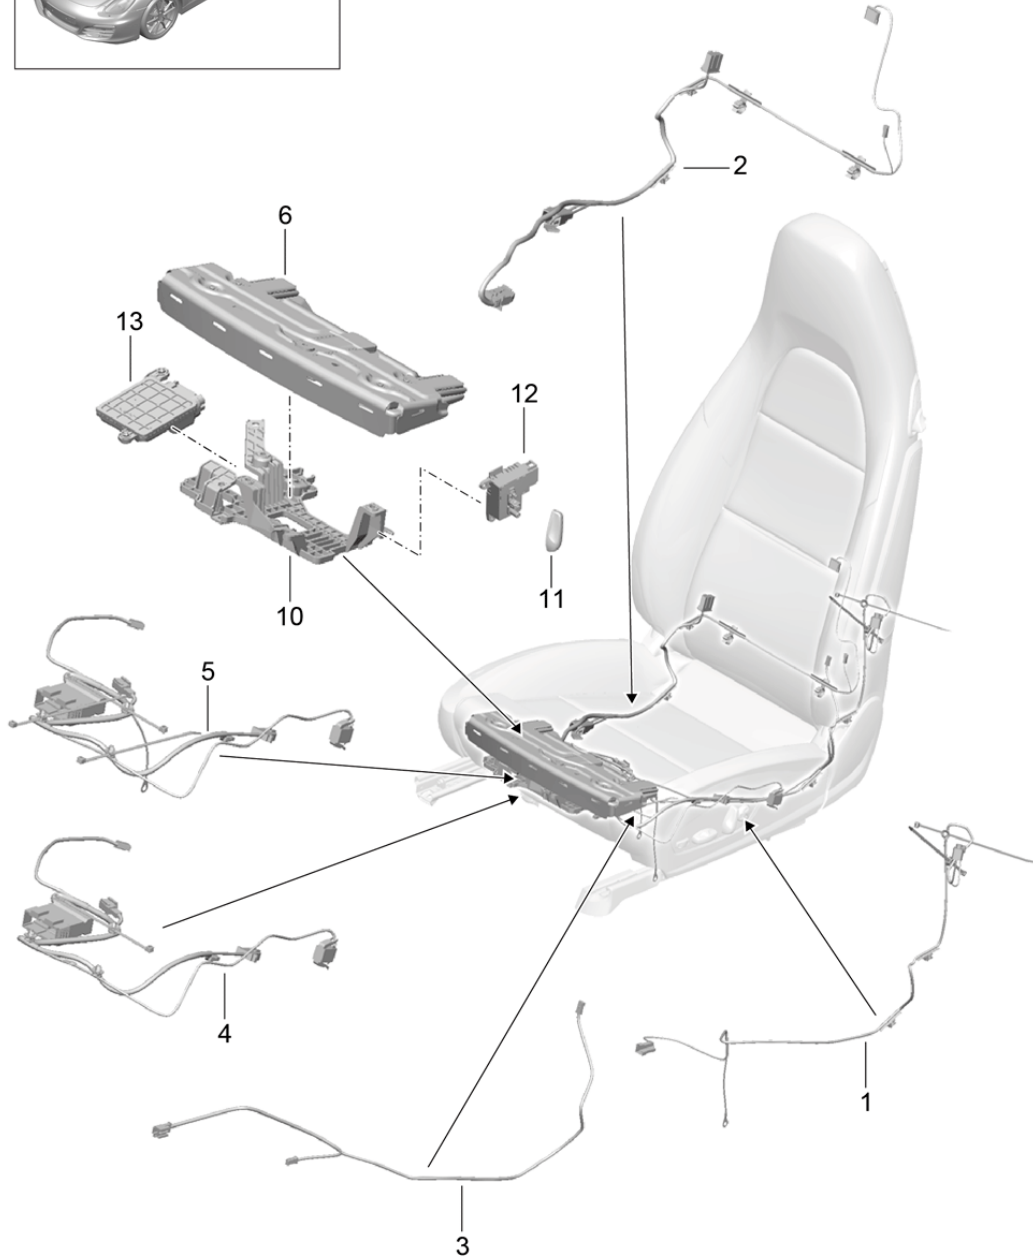

Model: 981-13

Model life 2012>>2016