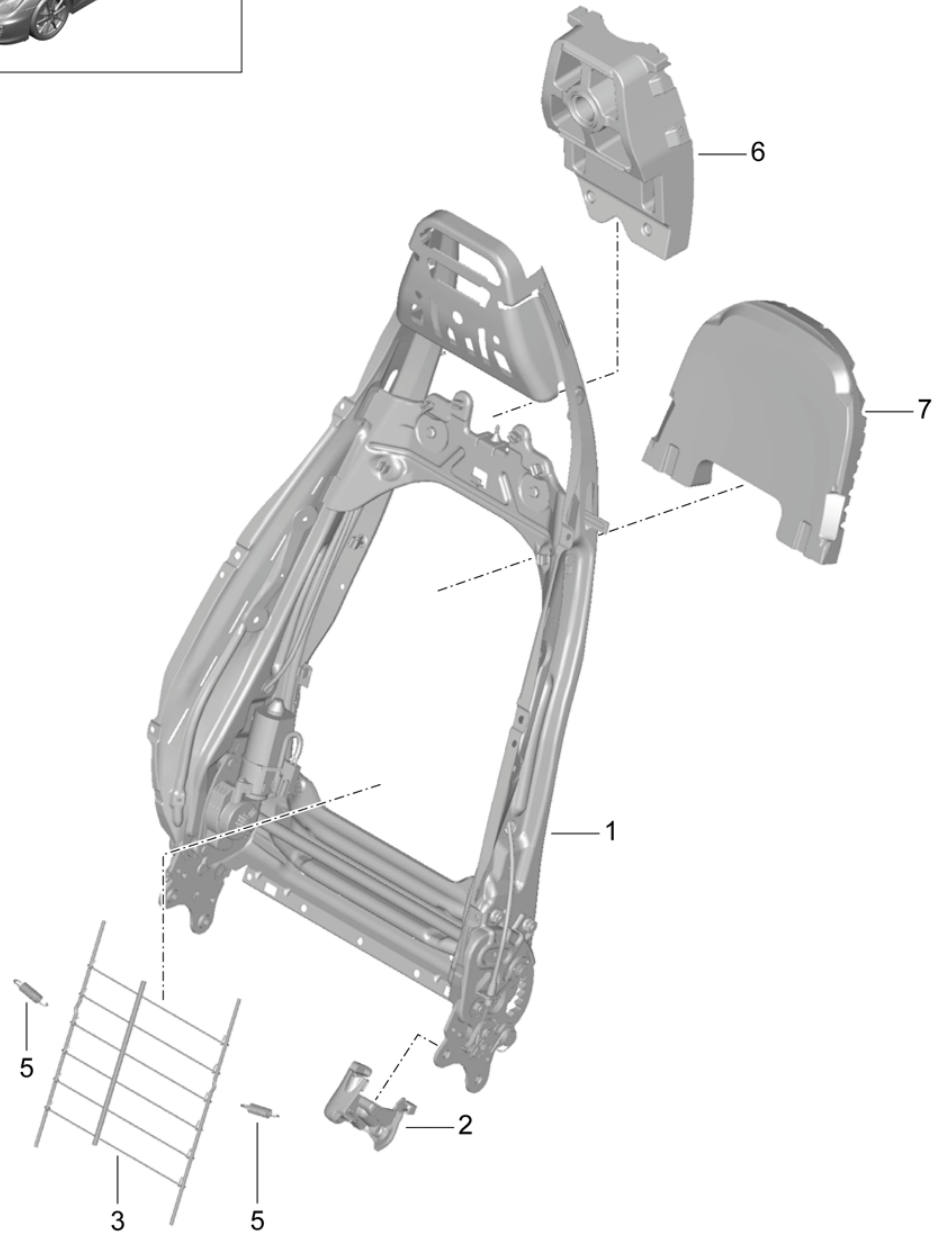

Model: 981-13 Model life 2012>>2016

Pos	Part Number	Description	Remark	Qty	Model
1	981 521 303 00	Backrest shell sports seat Accessories D - MJ 2012>>	left	1	PR:313,321
(1)	981 521 303 00 1E0 981 521 304 00	Black Backrest shell sports seat D - MJ 2012>>	right	1	PR:314,322
2	981 521 304 00 1E0 991 521 373 00	Black Coat hook Backrest shell D - MJ 2012>>		1	PR:313,314, 321,322
3	991 521 373 00 D20 991 521 623 00	silver grey metallic Actuator button lever for folding backrest D - MJ 2012>>	left	1	PR:313,314, 317,318,321, 322,323,324
(3)	991 521 623 00 V08 991 521 624 00	Galvano silver Actuator button lever for folding backrest D - MJ 2012>>	right	1	PR:313,314, 317,318,321, 322,323,324
4	991 521 624 00 V08 991 521 621 00	Galvano silver Rosette Actuator button lever for folding backrest D - MJ 2012>>	left	1	PR:313,314, 321,322
(4)	991 521 621 00 D20 991 521 622 00	silver grey metallic Rosette Actuator button lever for folding backrest D - MJ 2012>>	right	1	PR:313,314, 321,322
5	991 521 622 00 D20 997 624 337 00	silver grey metallic Electric motor backrest D - MJ 2012>>		1	PR:313,314, 317,318,321, 322,323,324, 541
6	997 521 733 00	Air guide channel backrest D - MJ 2012>>		1	PR:313,314, 317,318,321, 322,323,324, 541

Model: 981-13

Model life 2012>>2016