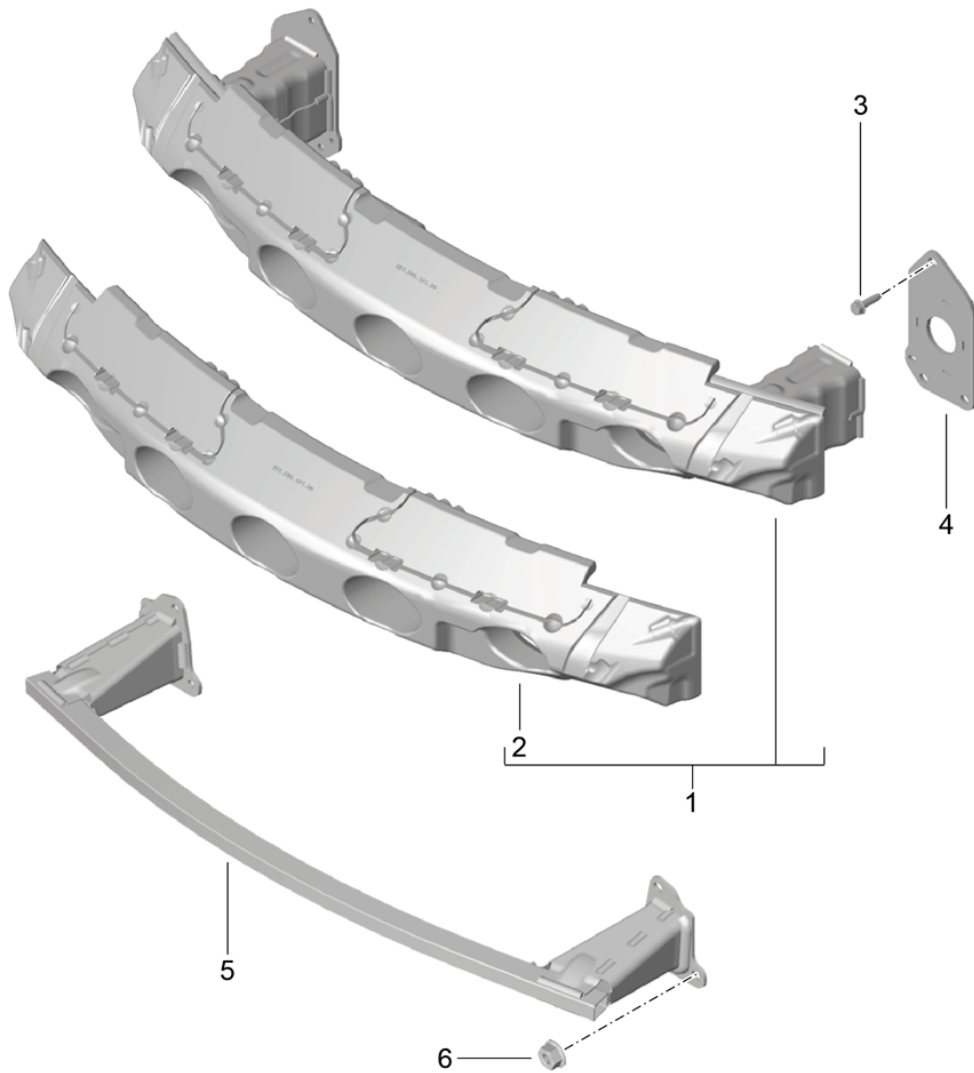

Model: 981-13

Model life 2012>>2016

Pos	Part Number	Description	Remark	Qty	Model
25	999 507 856 01	M6X20-SC panel nut		2	
26	999 507 309 02	M6 panel nut		2	
29		ST 4,8 Assembly kit Number plate see illustration:	802-001	1	

Model: 981-13

Model life 2012>>2016