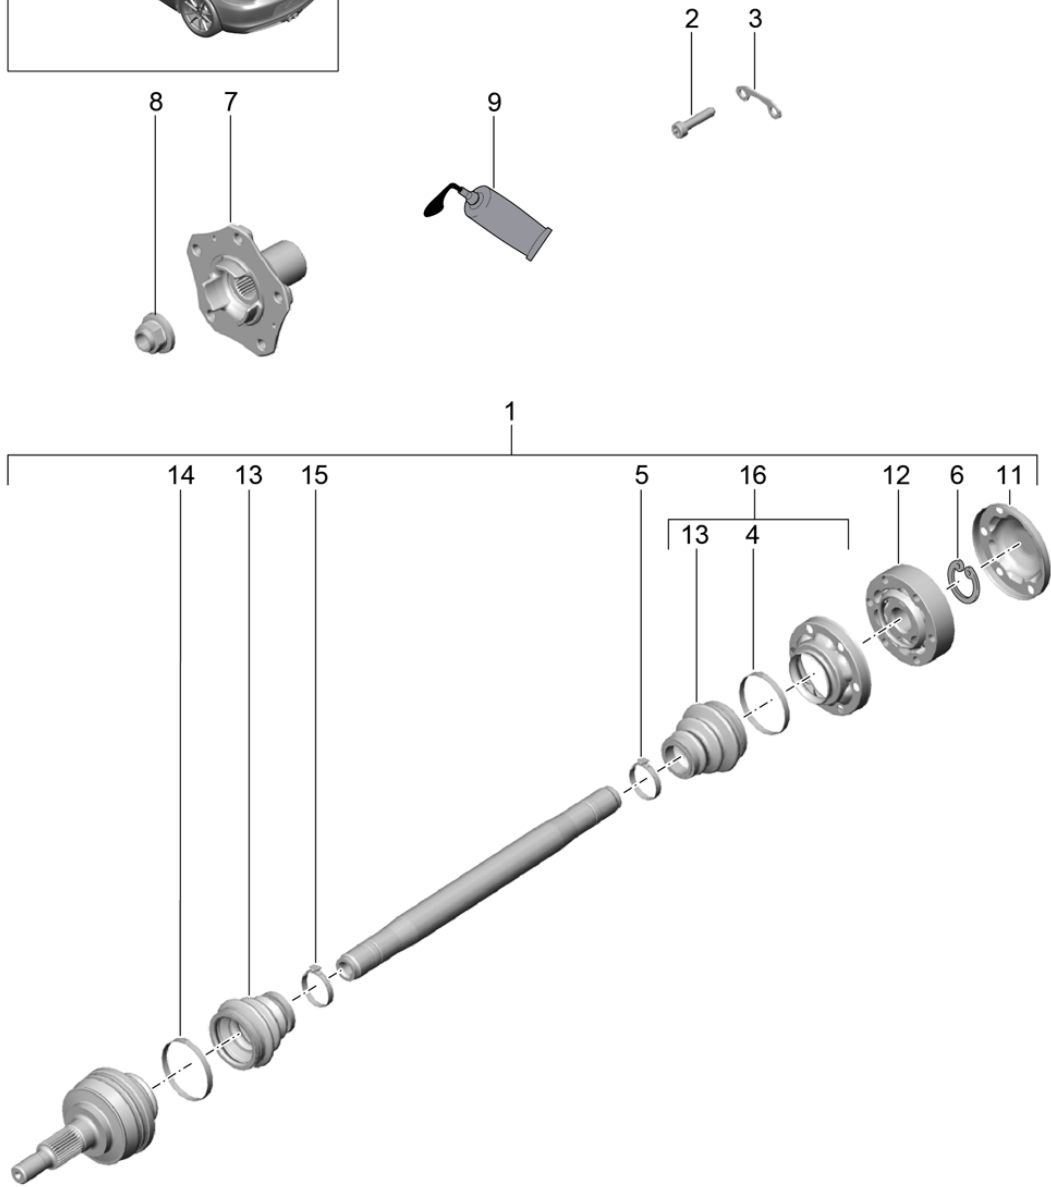

Model: 981-13

Model life 2012>>2016

Model: 981-13

Model life 2012>>2016

Pos	Part Number	Description	Remark	Qty	Model
		Drive shaft			
		Wheel hub			
1	981 332 024 00	Drive shaft	left	1	PR:008,480
(1)	981 332 024 20	Drive shaft	right	1	PR:008,480
(1)	981 332 024 10	Drive shaft	left	1	PR:009,480
(1)	981 332 024 30	Drive shaft	right	1	PR:009,480
(1)	981 332 024 50	Drive shaft		2	PR:008,250
(1)	981 332 024 60	Drive shaft		2	PR:009,250
2	999 510 047 01	Socket head bolt M 10 X 46,5		12	
3	986 332 191 00	Spacer		6	PR:008
(3)	991 332 191 00	Spacer		6	PR:009
4	996 332 957 00	Clip 73 MM		4	PR:009
5	996 332 257 00	Clip 34 MM		4	
6	900 041 014 00	Securing ring		2	
7	991 341 605 00	Wheel hub		2	
8	999 084 135 01	Hexagon nut M 22 X 1,5		2	
8	999 084 135 02	Discontinued part Hexagon nut M 22 X 1,5		2	
8	999 084 135 02	Hexagon nut M 22 X 1,5		2	
9	000 043 110 01	Grease 1 100-gramme tube		X	
10	000 043 205 36	sealant 1 100-gramme tube		X	
11	987 332 267 00	End cap		2	PR:008
(11)	997 332 267 00	End cap		2	PR:009
12	986 332 030 00	Joint		2	PR:008
(12)	991 332 030 00	Joint		2	PR:009
13	996 332 293 00	Dust bellows		4	
14	996 332 957 00	Clip 73 MM		4	
15	996 332 257 00	Clip 34 MM		4	
16	987 332 955 00	Bellows	with:	2	PR:008
(16)	997 332 955 00	Cap Bellows	with:	2	PR:009
		Cap