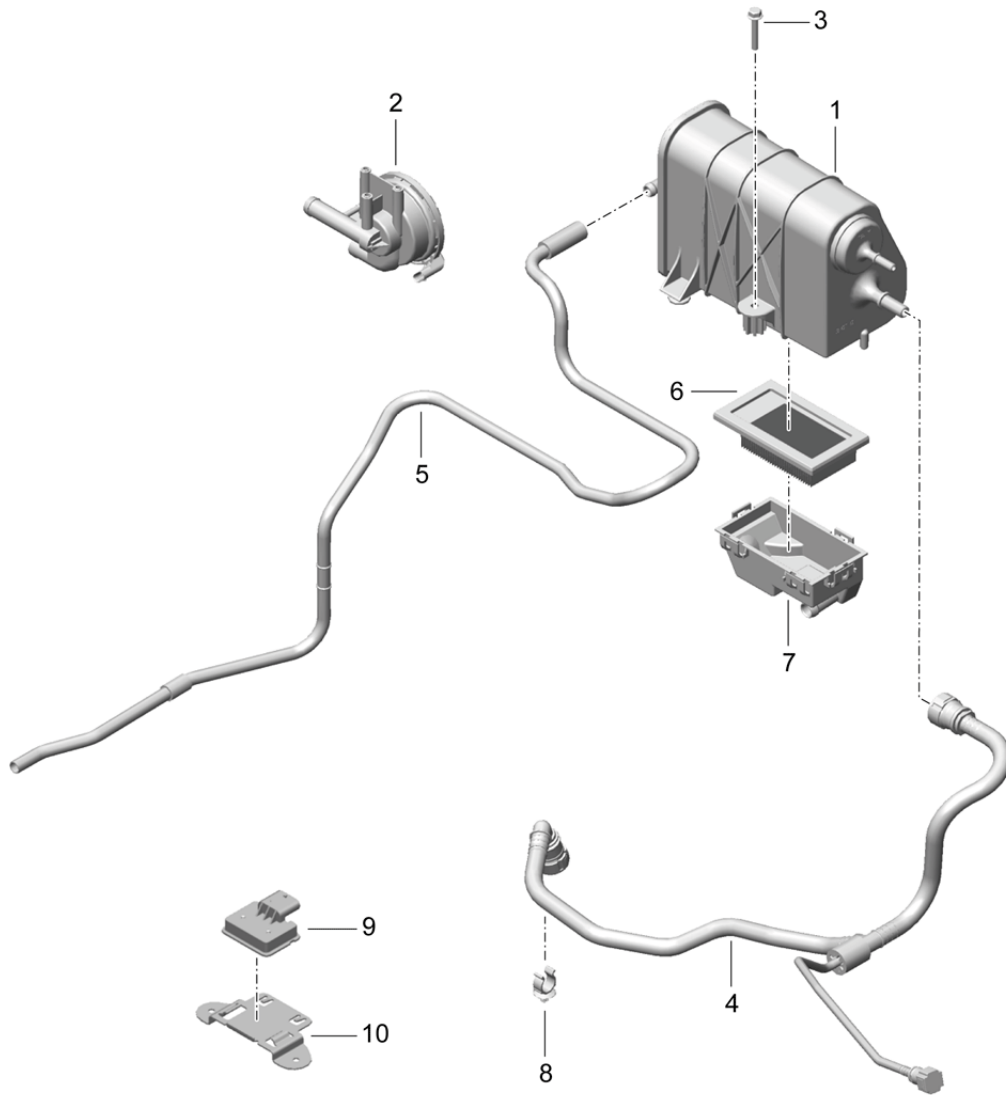

Model: 981-13

Model life 2012>>2016

Model: 981-13

Model life 2012>>2016

Pos	Part Number	Description	Remark	Qty	Model
1	991 201 221 00	Activated charcoal container Activated charcoal container Discontinued part		1	PR:-664
1	991 201 221 02	Activated charcoal container		1	PR:-664
3	900 378 115 01	Hexagon bolt M 6 x 35		1	
4	991 201 251 00	Breather line Fuel tank		1	PR:098,-664
(4)	991 201 251 02	Breather line Fuel tank		1	PR:099
(4)	991 201 251 04	D >> - MJ 2013 Breather line Fuel tank D - MJ 2014>>		1	PR:099
5	991 201 361 00	Purge-air line Activated charcoal container		1	PR:098,-664
(5)	991 201 361 02	Purge-air line Activated charcoal container Discontinued part		1	PR:099
(5)	991 201 361 05	Purge-air line Activated charcoal container		1	PR:099
8	999 507 280 40	Cable holder 16,0		1	PR:099