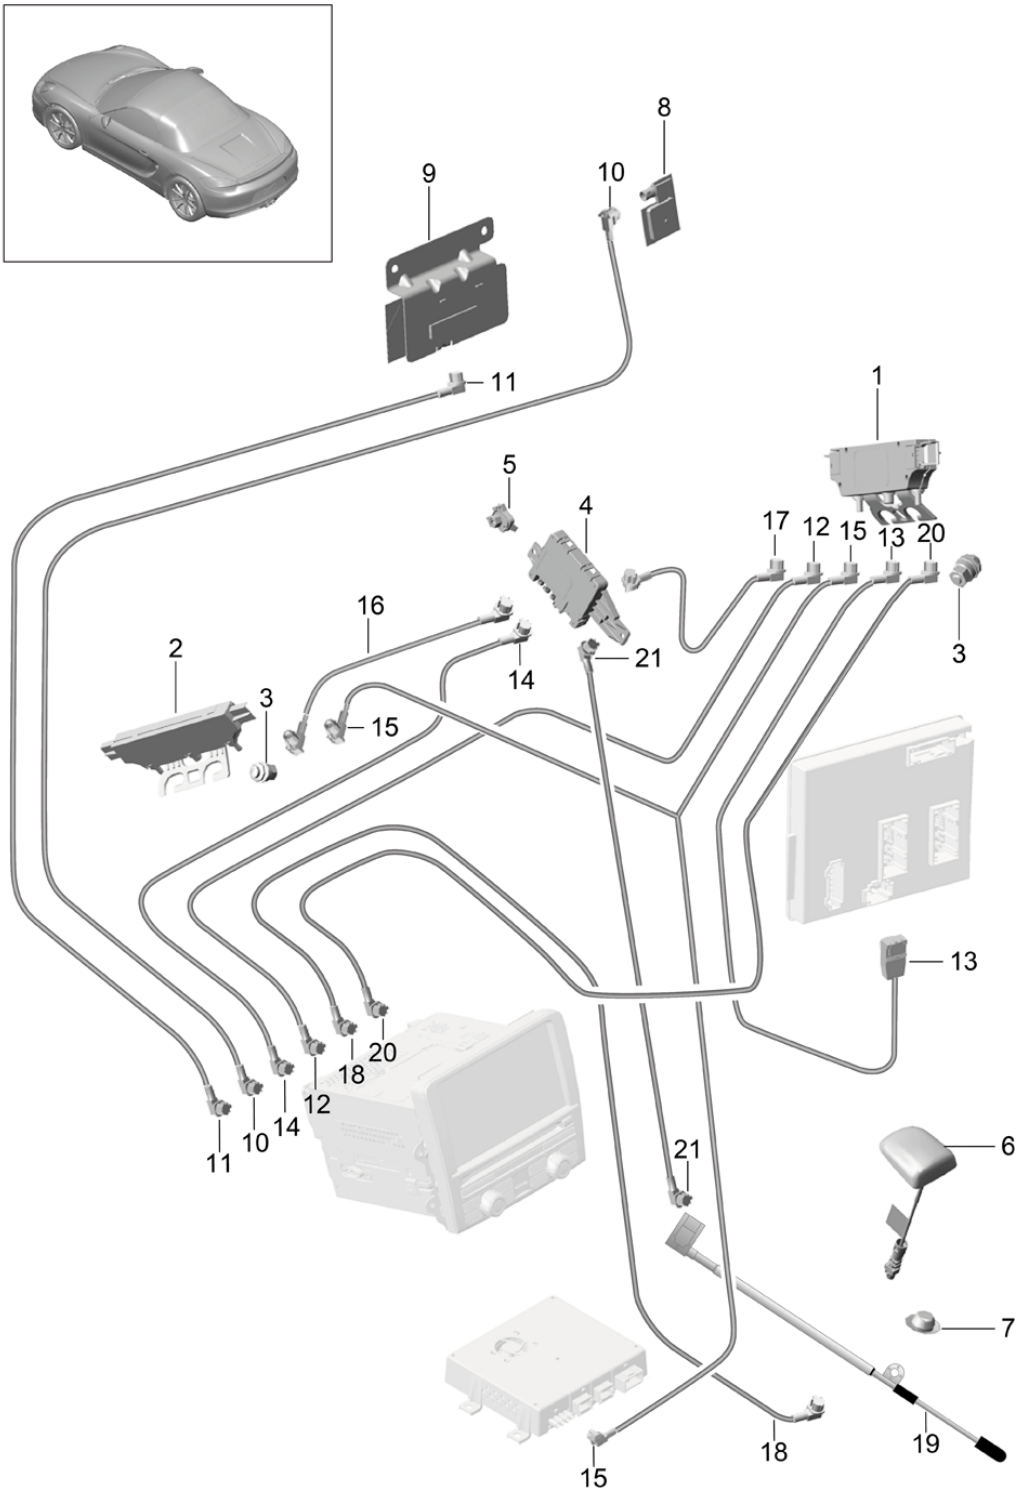

Model: 981-13

Model life 2012>>2016

Model: 981-13 Model life 2012>>2016

Pos	Part Number	Description	Remark	Qty	Model
1	991 647 106 00	Aerial amplifier Aerial Connecting line Aerial amplifier A-pillar	right	1	PR:696,-440
(1)	991 647 118 00	Aerial amplifier A-pillar	right	1	PR:440,665, -676
(1)	991 647 120 01	Aerial amplifier A-pillar	right	1	PR:440,665, 676
2	991 647 117 00	Aerial amplifier A-pillar	left	1	PR:440,665, -676
2	991 647 127 00	Aerial amplifier A-pillar	left	1	PR:440,665, -676,691
(2)	991 647 119 01	Aerial amplifier A-pillar	left	1	PR:440,665, 676
3	999 516 032 01	Hexagon nut		4	
4	991 618 122 00	Control unit		1	PR:440
5	991 647 318 00	Clamp		2	PR:440
8	7PP 035 504 A	Aerial GPS		1	PR:672
(8)	991 647 053 01	Aerial GPS		1	PR:674
9	991 647 125 00	Telephone aerial		1	PR:666
(9)	991 647 063 01	Telephone aerial		1	PR:674
(9)	7PP 035 503	Telephone aerial		1	PR:632,666, 852,-631
10	991 612 022 50	D - MJ 2014>> Aerial connection line GPS To Control panel Navigation system		1	PR:672
10	991 612 037 50	Aerial connection line GPS To Control panel Navigation system		1	PR:674
11	991 612 023 50	Connecting line Aerial Telephone To Control panel Navigation system		1	PR:666,-632, -852
12	991 612 033 00	Connecting line Radio unit To Aerial amplifier A-pillar	right	1	PR:696,-440
13	991 612 013 00	Connecting line Control unit Electronics Front end To Aerial amplifier A-pillar	right lhd	1	PR:098,524, 525
(13)	991 612 013 50	Connecting line Control unit Electronics Front end To Aerial amplifier A-pillar	right rhd	1	PR:099,524, 525
14	991 612 016 00	Connecting line		1	PR:440,665