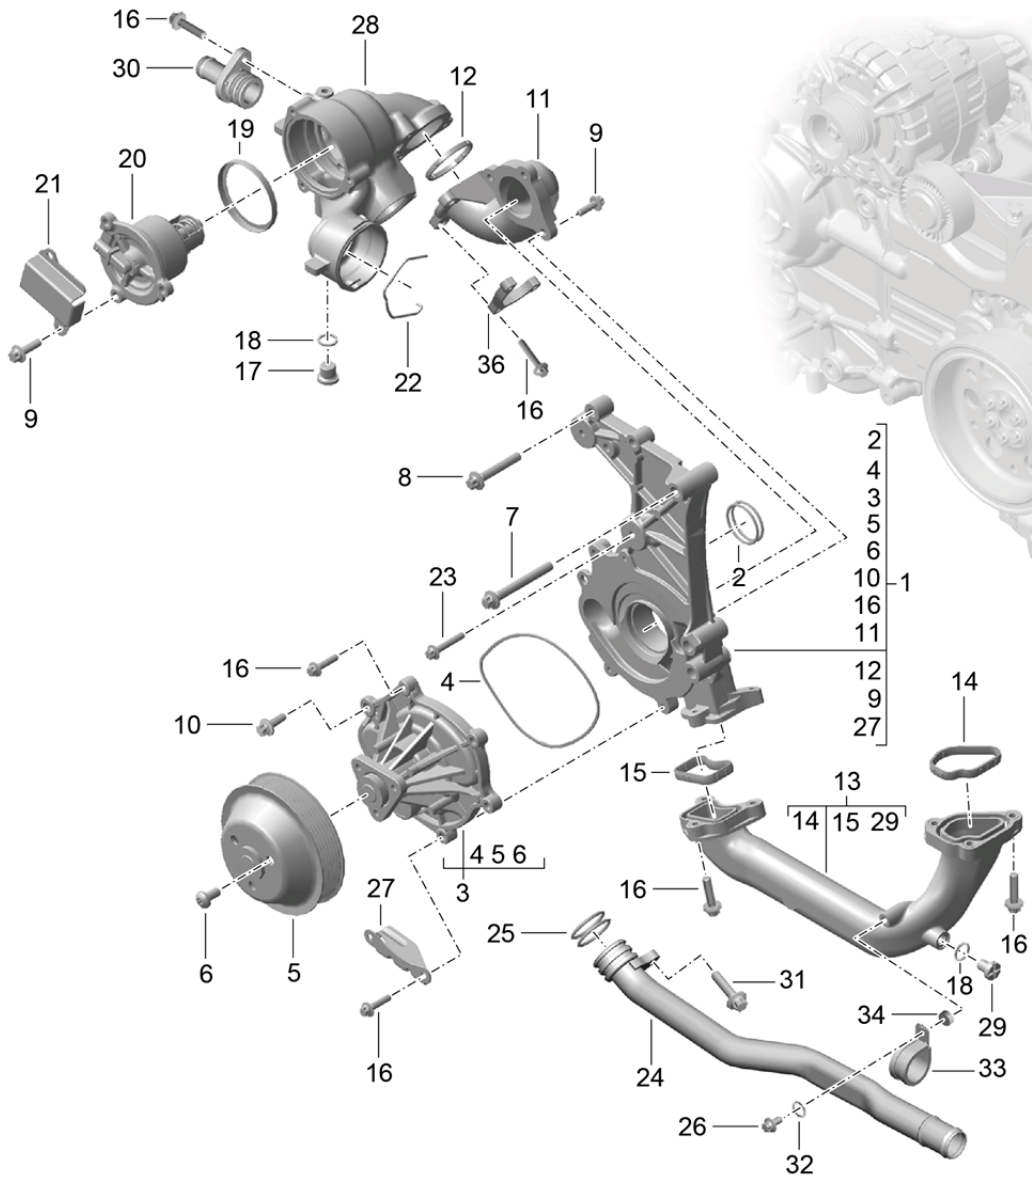

Model: 981-13

Model life 2012>>2016

Model: 981-13

Model life 2012>>2016

Pos	Part Number	Description	Remark	Qty	Model
1	9A1 106 039 00	Coolant pump thermostat housing Water pump housing (complete)		1	
1	9A1 106 039 01	Discontinued part Coolant pump housing (complete)		1	
2	999 707 604 40	O-ring 34,0 X 3,0		2	
3	9A1 106 048 01	Coolant pump (complete)		1	
4	9A1 106 217 00	Seal		1	
5	9A1 106 248 00	Coolant pump pulley		1	
6	999 073 104 01	Torx screw M8 X 16		3	
7	900 385 115 01	Torx screw M8 X 70		3	
8	900 385 071 01	Torx screw M8 X 50		3	
9	900 385 019 01	Torx screw M6 X 20		6	
10	900 385 114 01	Torx screw M8 X 25		1	
11	9A1 106 238 00	Water pipe		1	
12	9A1 106 215 00	Seal		2	
13	9A1 106 026 30	Water pipe Water pipe Discontinued part		1	
13	9A1 106 026 31	Water pipe		1	
14	9A1 106 326 00	Seal		1	
15	9A1 106 325 00	Water pipe Seal		1	
16	900 385 072 01	Water pipe Torx screw M6 X 25		18	
(16)	900 385 270 01	Hexagon head bolt M6 X 35 Use		3	
		with:			
17	900 219 018 30	Retaining bar 9A110633800 sealing plug M14 X 1,5		2	
17	999 063 038 01	No longer use the part here sealing plug M14 X 1,5		2	
18	900 123 104 30	seal ring 14 X 18		2	
18	900 123 173 20	No longer use the part here seal ring 14 X 18		2	
19	9A1 106 559 00	Seal		1	
20	9A1 106 226 02	thermostat thermostat Discontinued part		1	
20	9A1 106 226 03	thermostat		1	
21	9A1 106 450 00	Guard plate		1	
22	997 106 802 03	Spring		1	
23	900 385 270 01	Hexagon head bolt M 6 x 35		1	
24	9A1 106 627 31	Water pipe Discontinued part		1