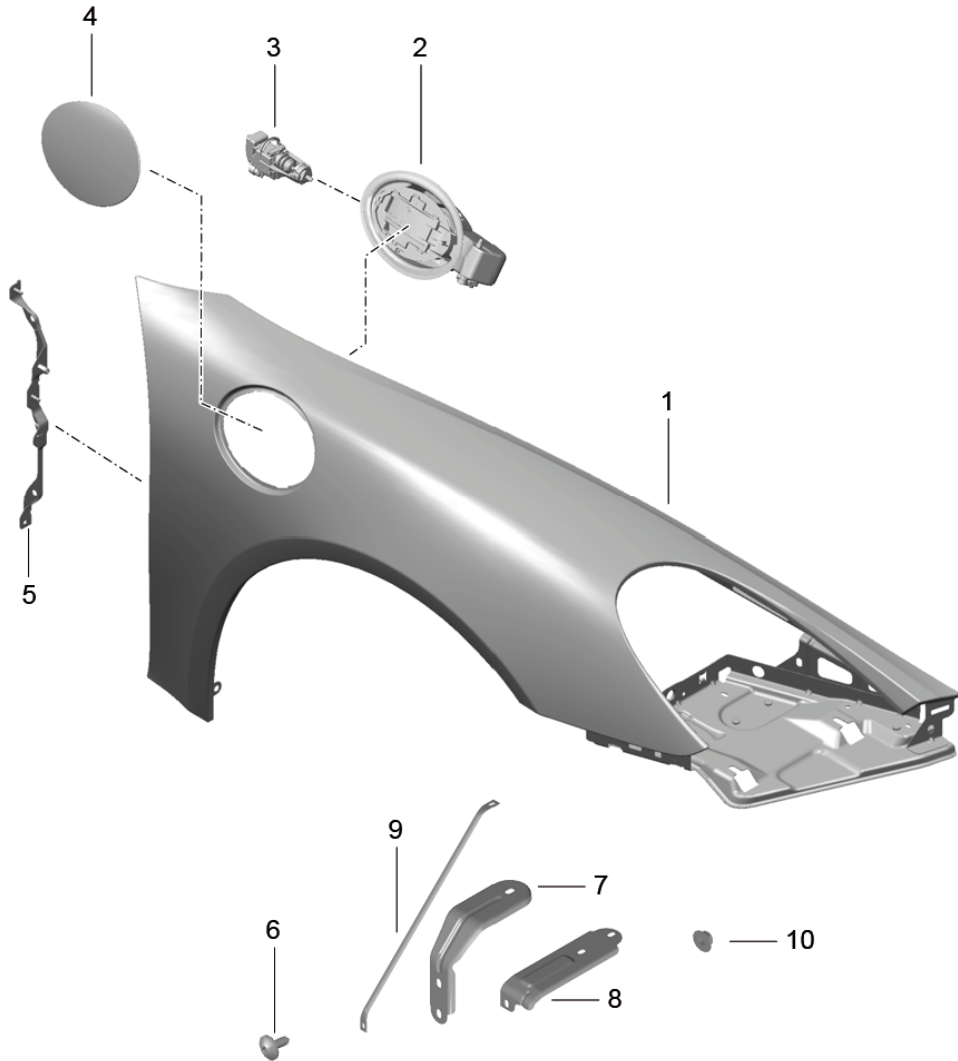

Model: 981-13

Model life 2012>>2016

Pos	Part Number	Description	Remark	Qty	Model
20	981 501 693 01	Closing element Carrier	left	1	
	981 501 693 01 GRV	primed			
(20)	981 501 694 01	Closing element Carrier	right	1	
	981 501 694 01 GRV	primed			
22	000 043 206 29	Adhesive set		1	
23	000 043 206 30	adhesive		1	
24	000 043 206 31	Double cartridge gun		1	
25	000 043 206 32	emulsion tube		1	
26	000 043 206 33	activator		1	
27	981 501 685 00	Cross member rear panel	upper	1	
	981 501 685 00 GRV	primed			

Model: 981-13

Model life 2012>>2016