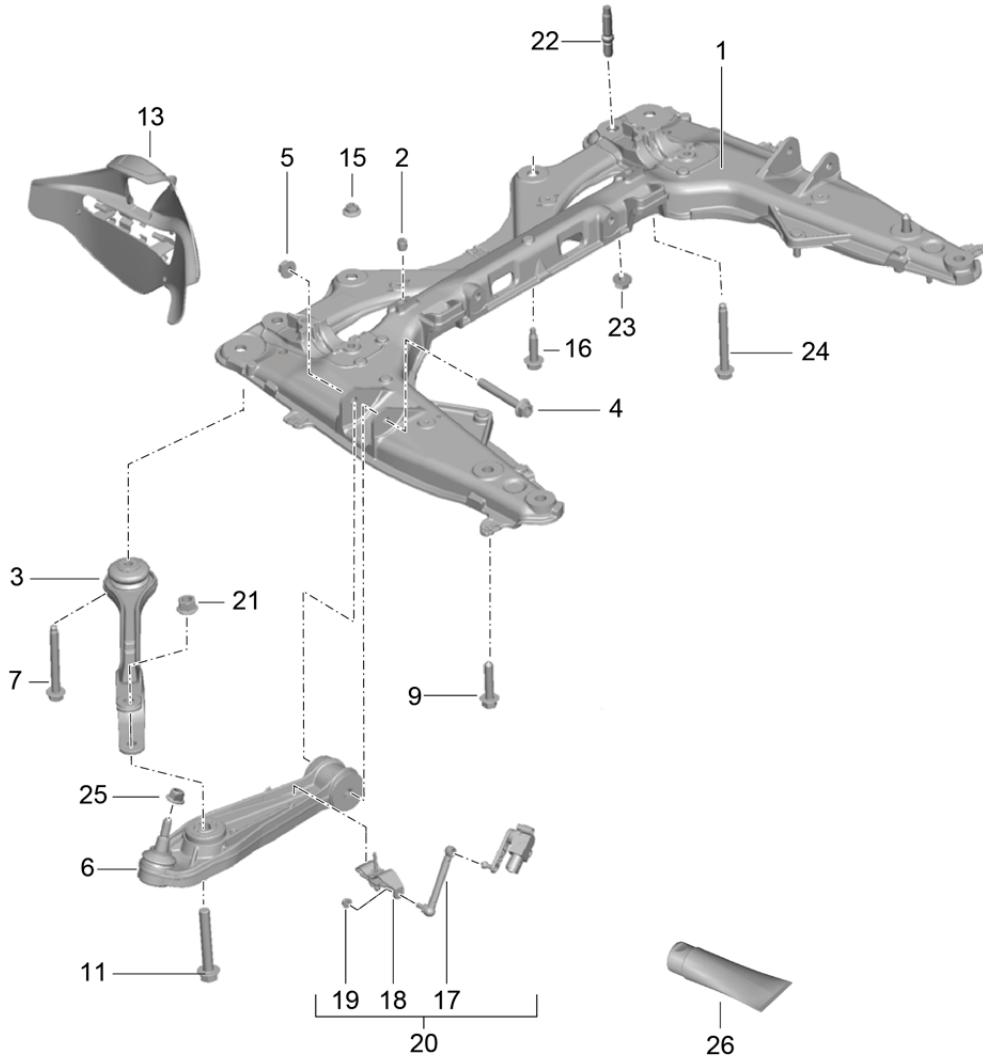

Model: 981-13

Model life 2012>>2016

Model: 981-13

Model life 2012>>2016

Pos	Part Number	Description	Remark	Qty	Model
		Cross member Wishbone			
1	991 341 081 16	Cross member		1	
2	900 197 070 00	spring pin		1	
3	991 341 043 01	Guide		2	
		Discontinued part			
(3)	991 341 043 02	Guide		2	
4	999 072 852 01	Hexagon bolt M 12 X 1,5 X 90		2	
		Discontinued part			
(4)	9A7 008 209 00	Hexagon bolt M 12 X 1,5 X 90		2	
5	999 084 445 01	Locknut M 12 X 1,5		2	
6	991 341 053 01	Wishbone		2	
7	999 072 864 01	Hexagon bolt M 12 X 1,5 X 105		2	
9	N 911 489 01	multi-point socket head bolt with collar M 12 X 1,5 X 60		4	
11	999 072 892 01	Hexagon bolt AM 14 X 1,5 X 92		2	
13	991 341 481 01	Spoiler	left	1	PR:008
(13)	981 341 483 00	Spoiler	left	1	PR:009
(13)	991 341 482 01	Spoiler	right	1	PR:008
(13)	981 341 484 00	Spoiler	right	1	PR:009
15	999 084 648 01	Hexagon nut M 10		4	
16	999 072 863 01	Hexagon bolt M 12 X 1,5 X 50		4	
17	991 343 327 00	Brace		2	
18	996 341 371 03	Bracket for cross member		2	
19	900 380 015 01	Hexagon nut M 6		2	
20	991 343 021 00	Level sensor		1	PR:029,X73, 620,603
(20)	991 343 021 00	Level sensor		2	PR:475,477, -620,-603
21	900 380 012 01	Hexagon nut M 14 X 1,5		2	
22	999 061 125 01	Threaded pin M 12 X 1,5		4	
23	N 909 167 01	Hexagon collar nut self-locking M 12 X 1,5		4	
24	999 072 864 01	Hexagon bolt AM 12 X 1,5 X 105		2	
25	999 084 449 09	Locknut M 12 X 1,5		2	
26	9A7 915 576 01	Corrosion protection		1