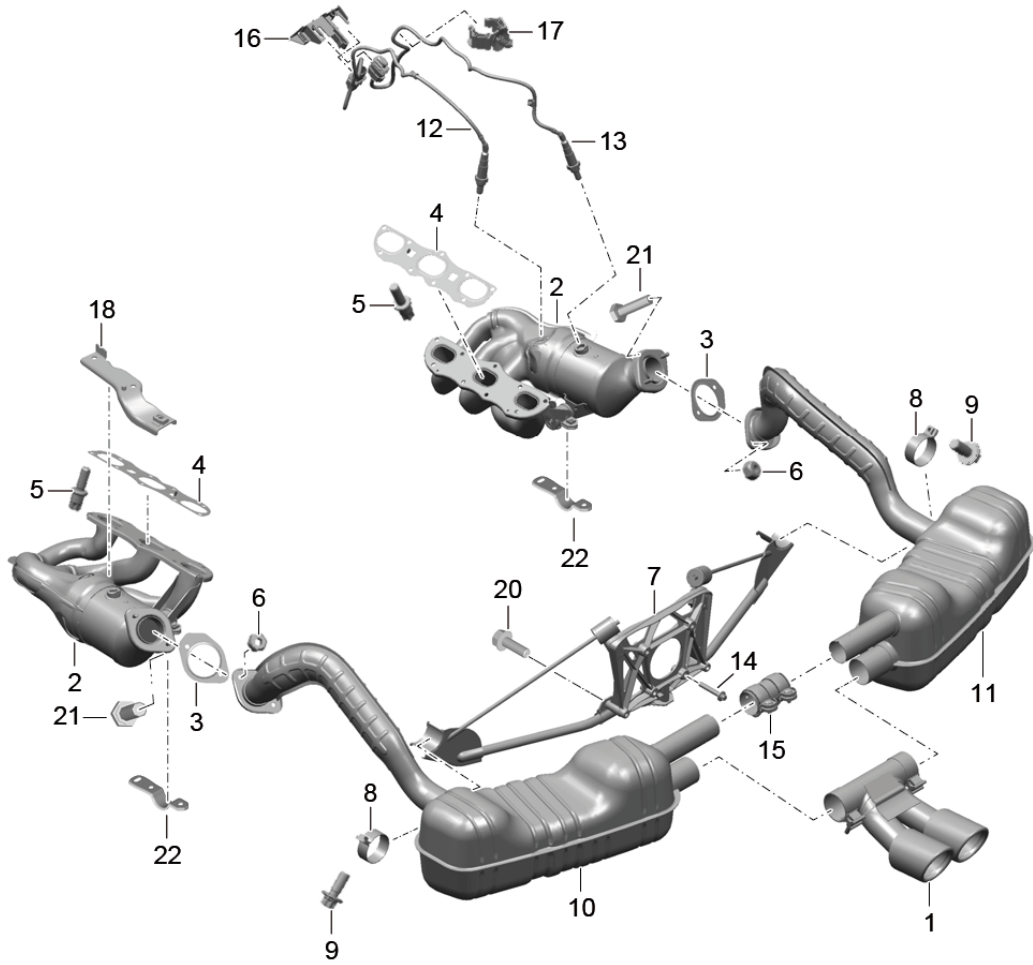

Model: 981-13

Model life 2012>>2016

Pos	Part Number	Description	Remark	Qty	Model
1	991 201 221 00	Activated charcoal container Activated charcoal container Discontinued part		1	PR:-664
1	991 201 221 02	Activated charcoal container		1	PR:-664
3	900 378 115 01	Hexagon bolt M 6 x 35		1	
4	991 201 251 00	Breather line Fuel tank		1	PR:098,-664
(4)	991 201 251 02	Breather line Fuel tank		1	PR:099
(4)	991 201 251 04	D >> - MJ 2013 Breather line Fuel tank D - MJ 2014>>		1	PR:099
5	991 201 361 00	Purge-air line Activated charcoal container		1	PR:098,-664
(5)	991 201 361 02	Purge-air line Activated charcoal container Discontinued part		1	PR:099
(5)	991 201 361 05	Purge-air line Activated charcoal container		1	PR:099
8	999 507 280 40	Cable holder 16,0		1	PR:099

Model: 981-13

Model life 2012>>2016