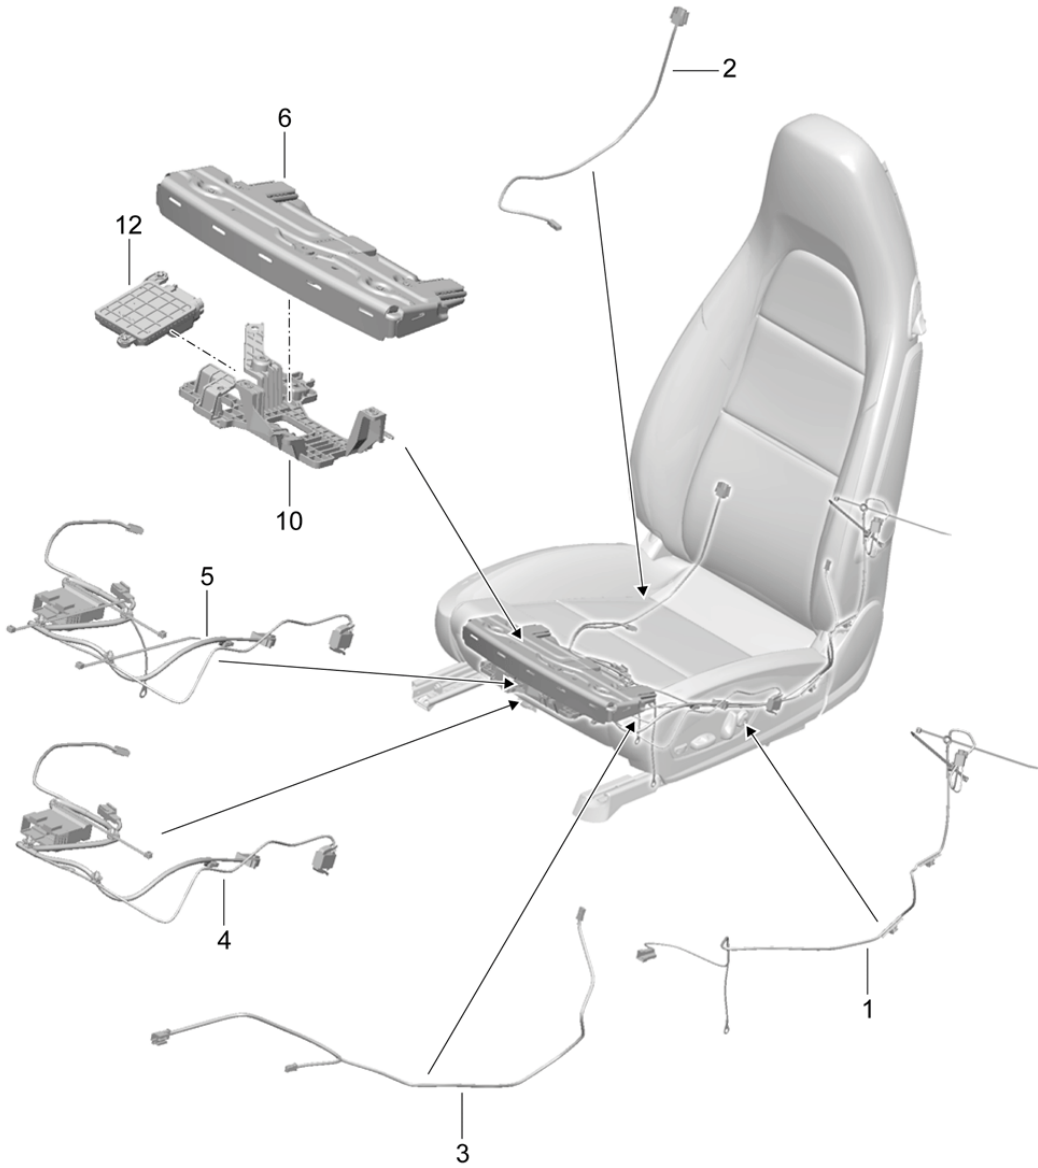

Model: 981-13

Model life 2012>>2016