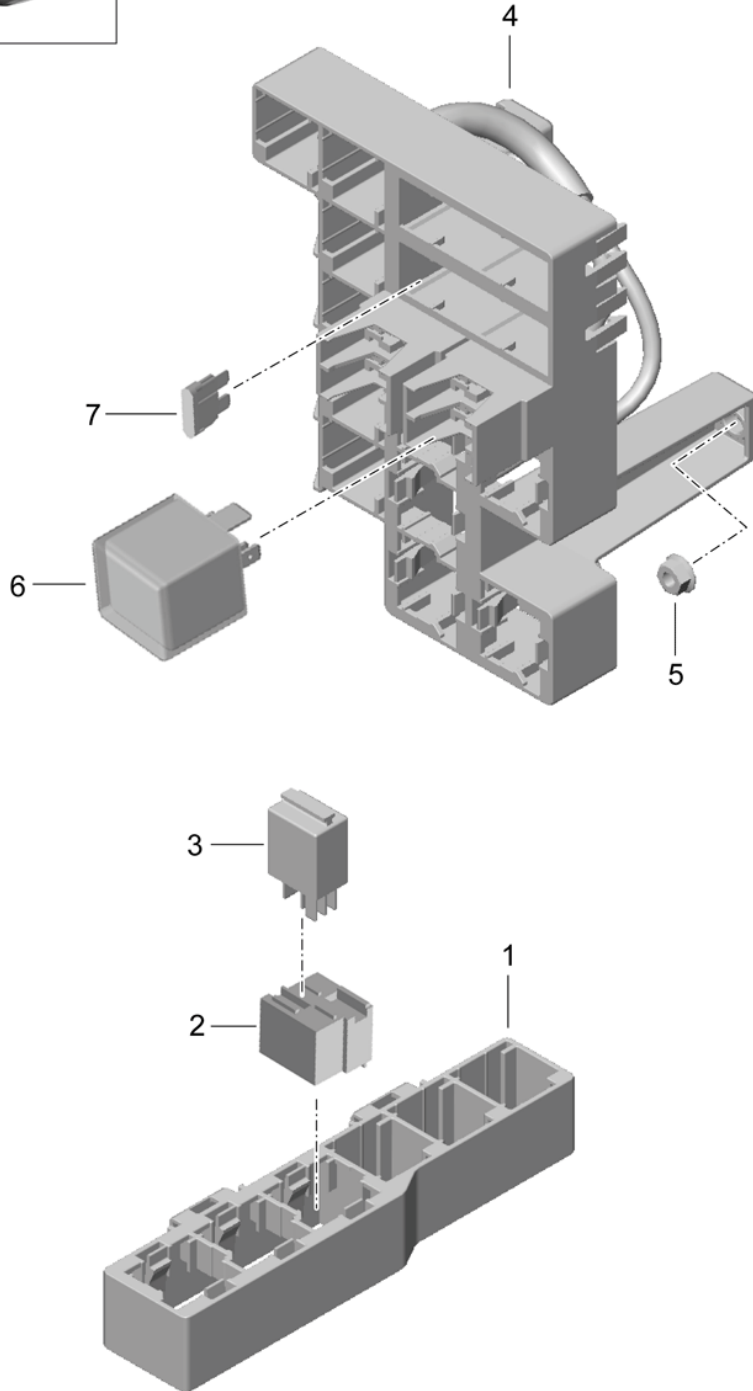

Model: 981-13

Model life 2012>>2016