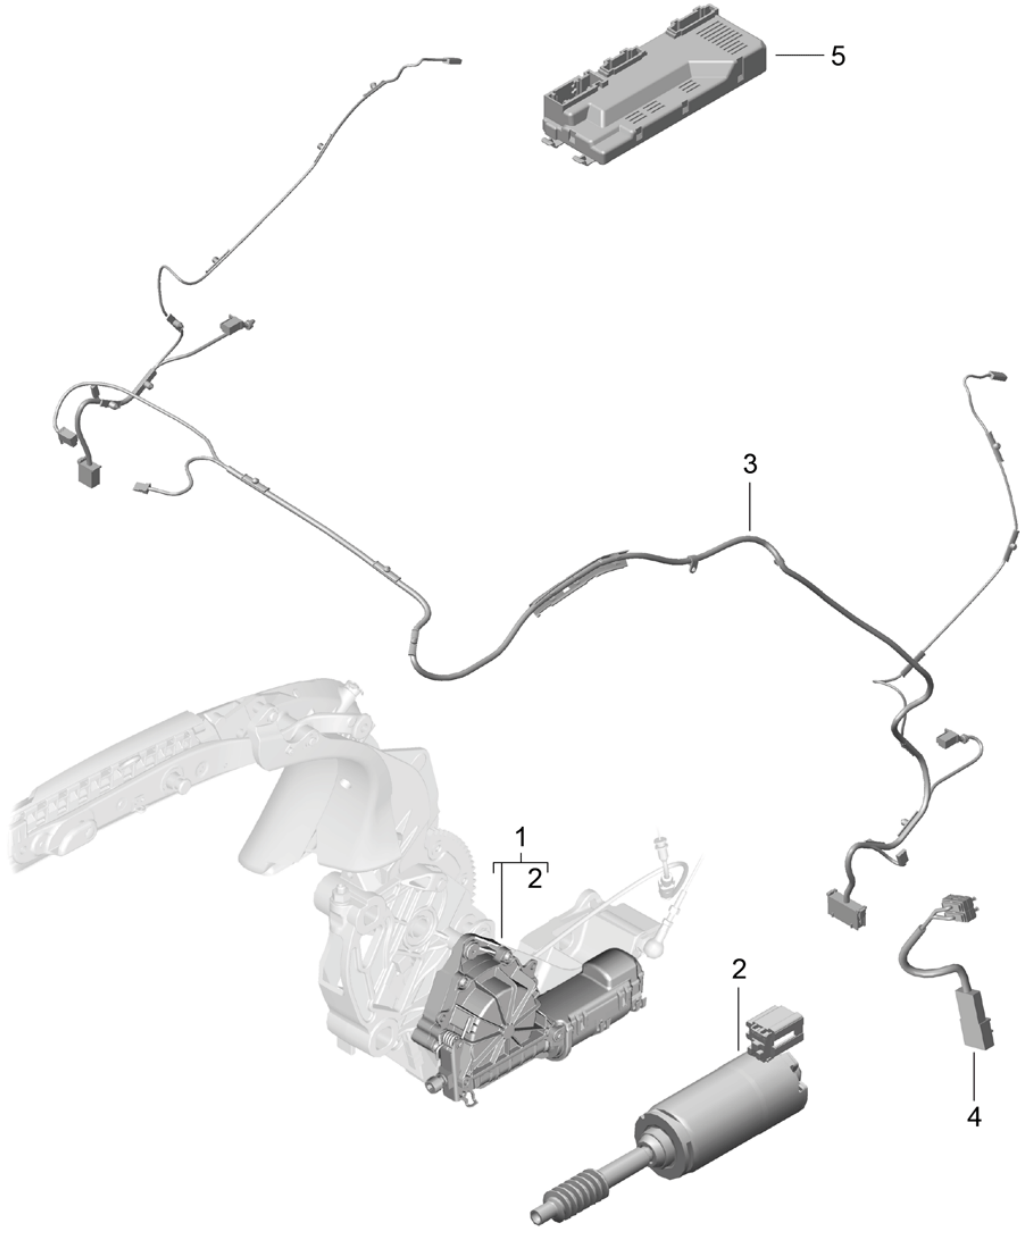

Model: 981-13

Model life 2012>>2016

Model: 981-13

Model life 2012>>2016

Pos	Part Number	Description	Remark	Qty	Model
1	981 561 923 00	Convertible top Driving mechanism Wire set Gearbox	left	1	
(1)	981 561 924 00	Driving mechanism Gearbox	right	1	
2	981 561 925 00	Driving mechanism Electric motor	left	1	
(2)	981 561 926 00	Driving mechanism Electric motor	right	1	
3	981 612 865 00	Driving mechanism Wire set	left	1	
(3)	981 612 866 00	Wire set	right	1	
4	981 561 943 00	repair set Micro switch	left	1	
(4)	981 561 944 00	Convertible top support repair set Micro switch	right	1	
5	981 618 121 01	Convertible top support Control unit		1	
5	981 618 121 03	Driving mechanism Convertible top D >> - MJ 2013 Control unit Driving mechanism Convertible top D - MJ 2014>>		1