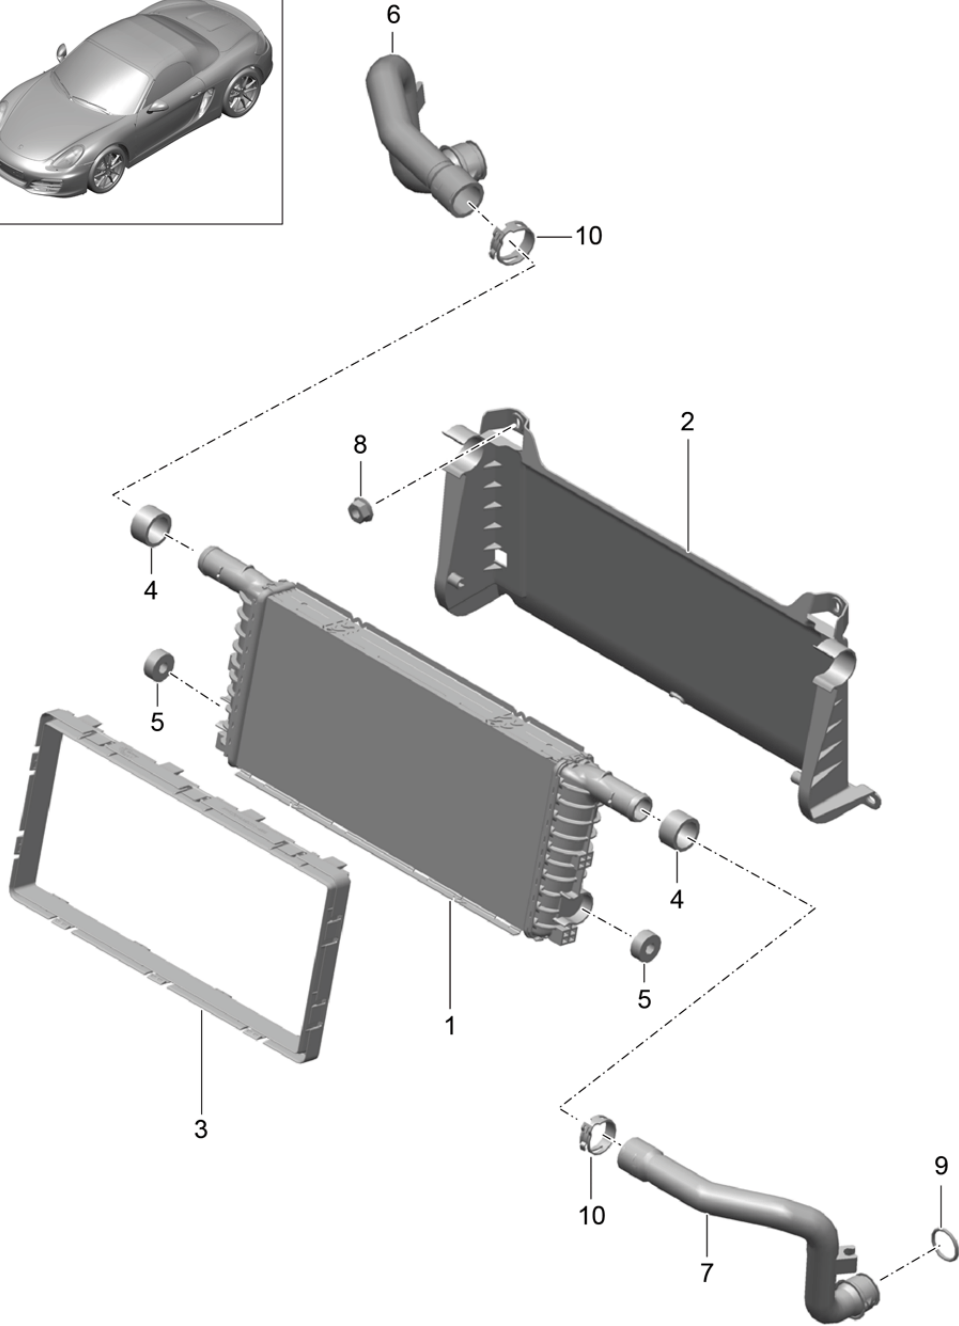

Model: 981-13

Model life 2012>>2016

Model: 981-13

Model life 2012>>2016

Pos	Part Number	Description	Remark	Qty	Model
		Radiator	center		PR:153
1	991 106 137 02	Radiator	center	1	
2	991 106 237 01	Retaining frame		1	
3	991 106 337 01	Sealing frame		1	
4	991 106 537 01	Rubber bush	upper	2	
5	991 106 538 01	Rubber bush	lower	2	
		Discontinued part			
5	991 106 538 02	Rubber bush	lower	2	
6	991 106 638 01	Water hose		1	
		Discontinued part			
6	991 106 638 02	Water hose		1	
7	991 106 639 01	Water hose		1	
8	900 377 010 01	Hexagon nut		2	
		M 6