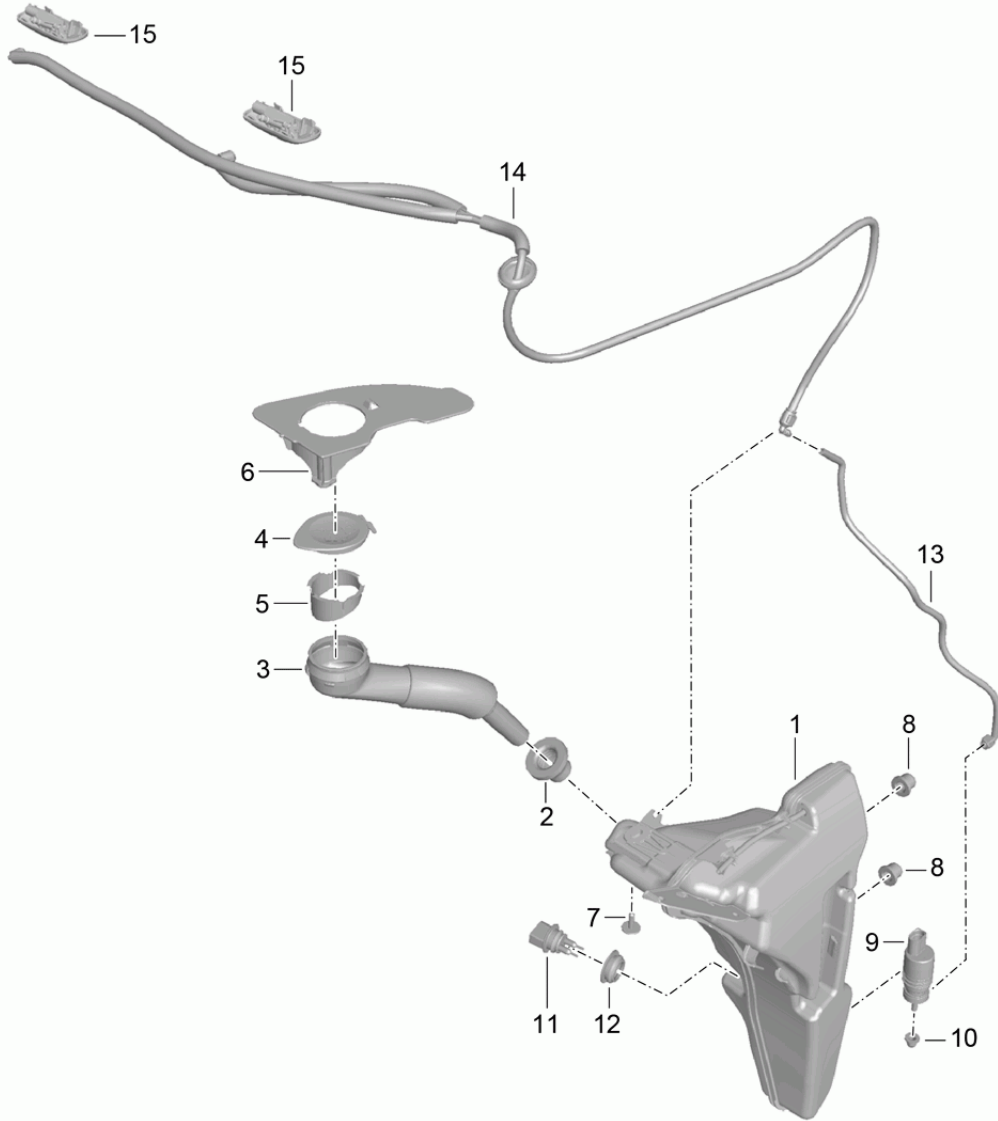

Model: 981-13

Model life 2012>>2016

Model: 981-13

Model life 2012>>2016

Pos	Part Number	Description	Remark	Qty	Model
1	991 528 703 00	Windscreen washer system		1	PR:288
(1)	991 528 701 00	Water reservoir		1	PR:-288
2	955 528 711 01	Seal		1	
3	991 528 403 00	fuel filler neck		1	
4	991 528 413 00	Cover		1	
5	8Z0 955 485	strainer		1	
6	991 528 503 00	Bracket for filler neck		1	
7	N 911 883 01	Hexagon socket head bolt M 6 X 20		1	
8	999 702 221 40	Grommet		2	
9	1K5 955 651	Windscreen washer system pump		1	
10	958 628 712 00	Seal		1	
11	955 628 105 00	Water level switch		1	
12	955 528 721 00	Seal		1	
13	991 628 669 00	Hose line for washer water Pump		1	
		also use:	991 511 65102 (1E0)	1	
			991 511 65202 (1E0)	1	
14	991 628 667 01	Line Connection point jet No longer use the part here		1	
14	991 628 667 02	Line Connection point jet		1	
14	991 628 667 03	Line Connection point jet		1	
15	991 628 077 00	jet F >> 98-DS120 312		2	
15	991 628 073 00	jet F 98-DS120 313>>		2	
-	999 901 017 42	Window cleaning solution 250 ML Summer		X	
-	999 901 033 40	Window cleaning solution 1000 ML Winter		X