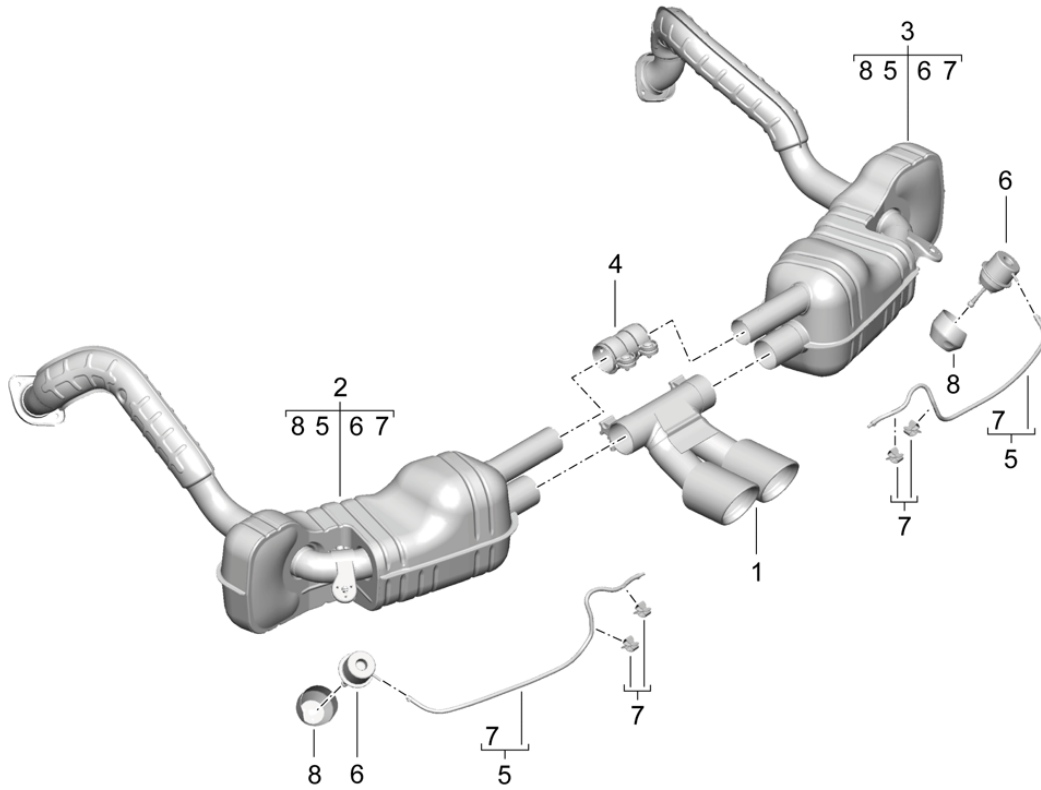

Model: 981-13

Model life 2012>>2016

Pos	Part Number	Description	Remark	Qty	Model
(19)	981 111 128 03	elbow Console		1	PR:480
20	900 378 022 01	Hexagon bolt M 8 X 25		7	
21	900 075 365 02	Screw M 8 X 30		X	
22	981 113 313 00	Bracket Exhaust manifolds Discontinued part		2	
22	981 113 313 01	Bracket Exhaust manifolds		2	

Model: 981-13

Model life 2012>>2016