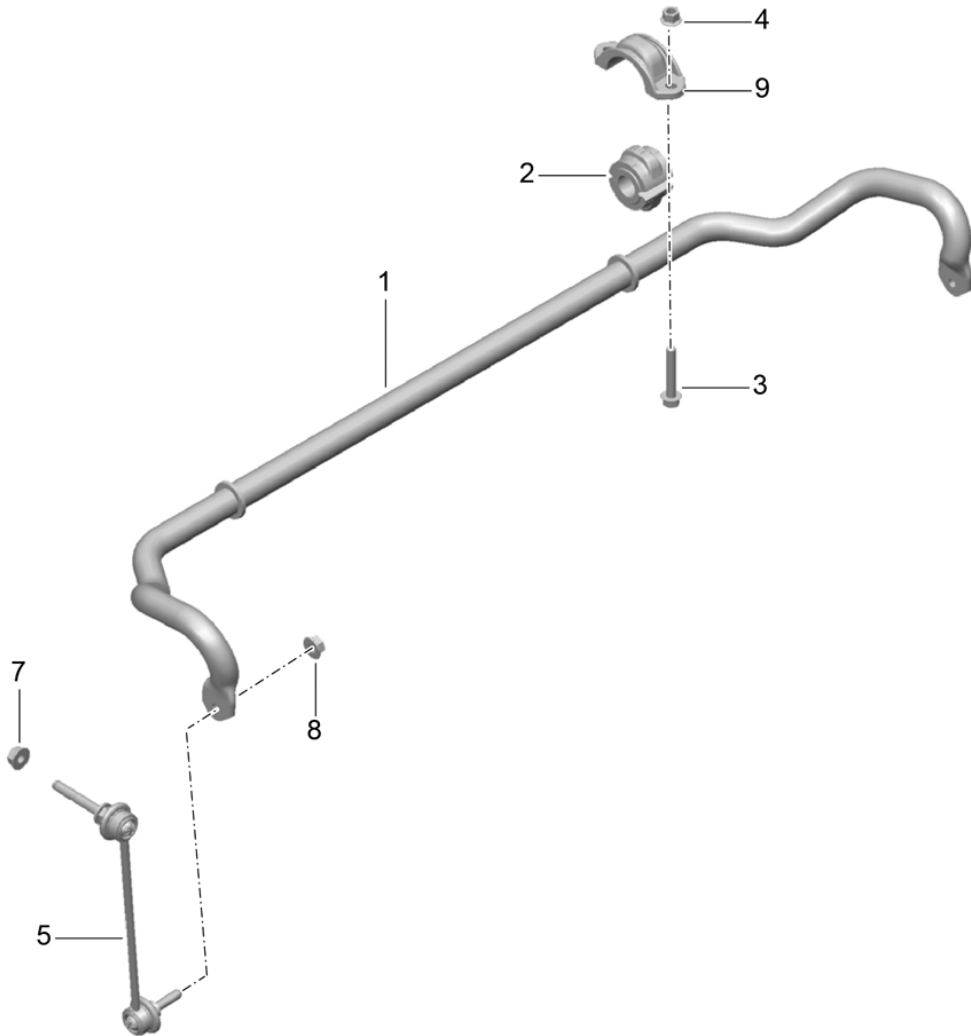

Model: 981-13

Model life 2012>>2016