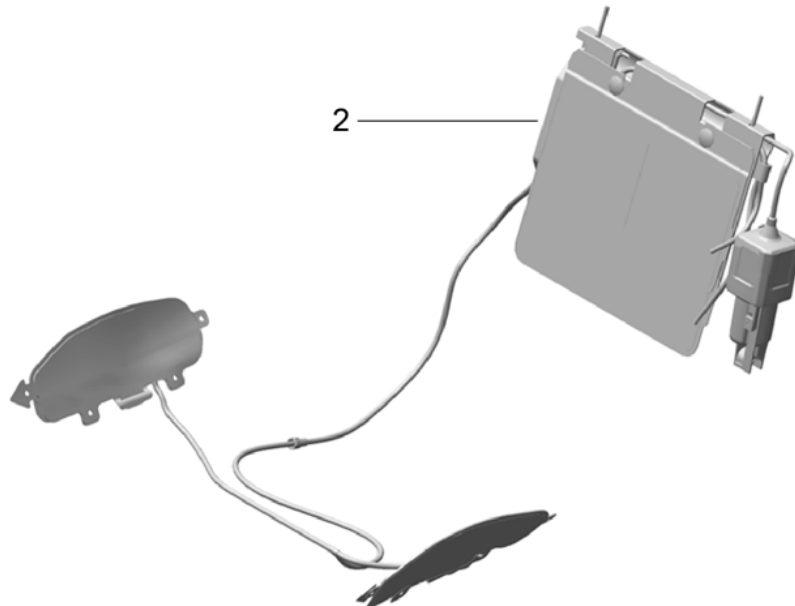

Model: 981-13

Model life 2012>>2016