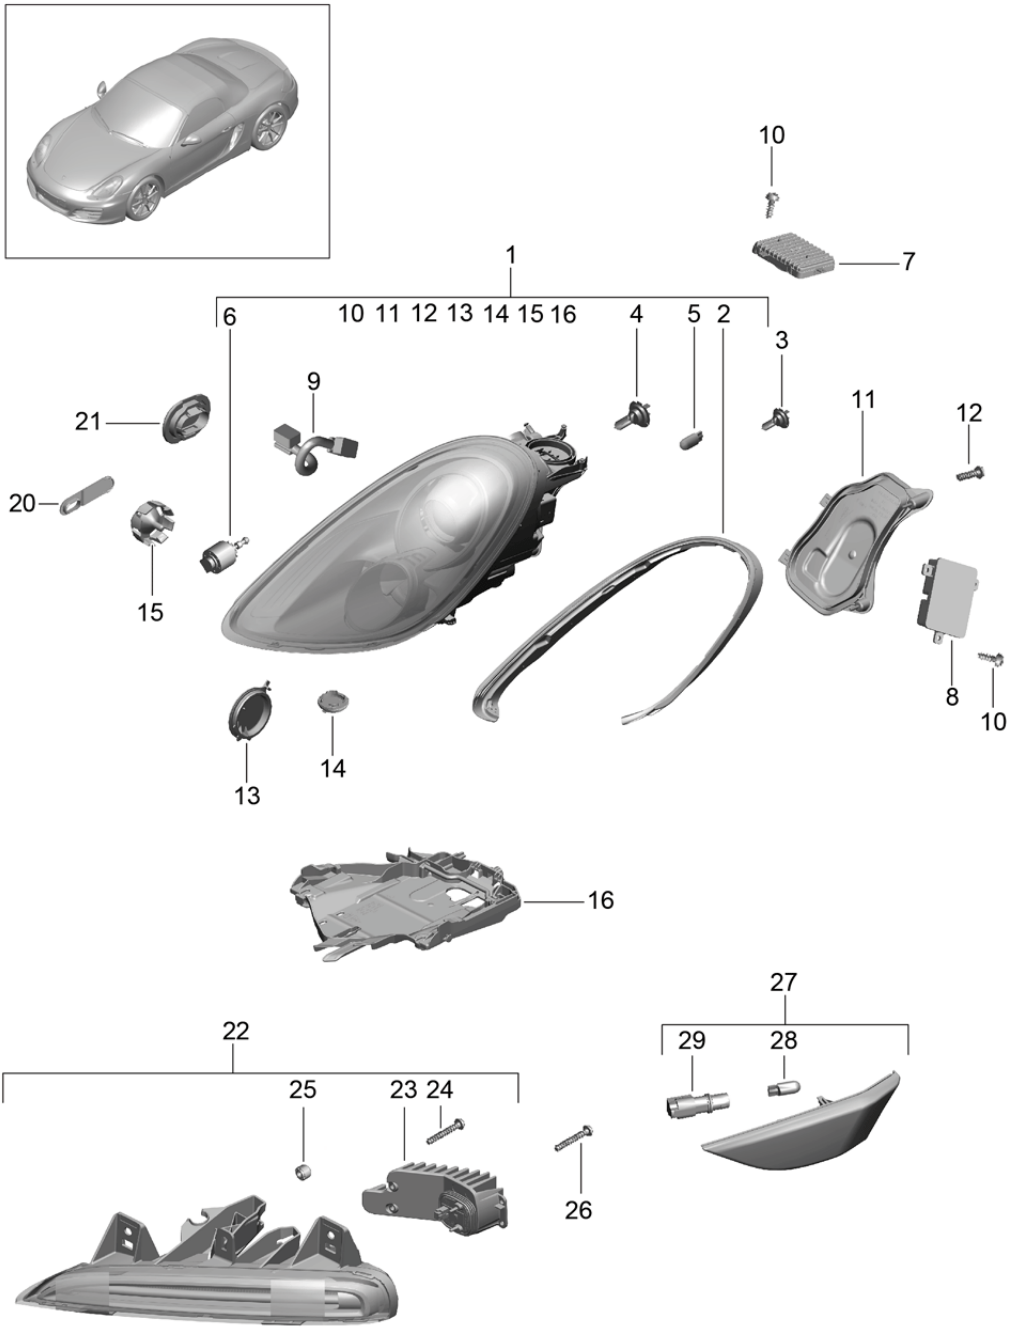

Model: 981-13 Model life 2012>>2016

Pos	Part Number	Description	Remark	Qty	Model
-		Headlights Additional headlight Turn signal indicator side marker light Turn signal repeater Headlights			PR:601
		without:			
		Control unit			
(1)	981 631 221 04	Headlights	left	1	
(1)	981 631 222 04	Headlights	right	1	
(1)	981 631 223 04	Headlights	left	1	PR:492
(1)	981 631 224 04	Headlights	right	1	PR:492
2	981 631 315 00	Seal	left	1	
(2)	981 631 316 00	Seal	right	1	
3	999 631 071 90	Gas discharge lamp DLS		2	
4	999 631 133 91	Halogen bulb H 7		2	
5	999 631 305 90	bulb HY21W		2	
6	8K0 941 597 F	Control unit for gas discharge lamp		2	
7	981 631 323 00	Cable		2	
8	999 919 159 09	fillister hd. bolt 4,0 X 12,0		6	
9	981 631 311 00	Protective hood	left	1	
(9)	981 631 312 00	Protective hood	right	1	
10	991 631 377 00	Screw		8	
11	991 631 313 00	Protective hood High beam and Turn signal indicator ventilation valve		4	
12	997 631 267 01	ventilation valve		2	
14	981 631 201 00	Mounting for main beam headl.	left	1	
(14)	981 631 202 00	Mounting for main beam headl.	right	1	
18	993 631 170 03	Bungs		6	
-		Additional headlight			
20	981 631 151 03	Additional headlight	left	1	PR:605
(20)	981 631 152 03	Additional headlight	right	1	PR:605
21	981 631 251 00	LED module Position light		1	PR:605
(21)	981 631 252 00	LED module Position light		1	PR:605
22	997 631 297 00	Screw		4	
23	987 631 291 00	Cover cap		2	
24	999 919 246 01	fillister hd. bolt 6,0 X 18,0		6	
(25)	991 631 155 02	Turn signal repeater	left	1	
(25)	991 631 156 02	Turn signal repeater	right	1	
(26)	999 631 138 90	bulb 5 W yellow		2	
27	991 631 331 00	Bulb holder		2	

Model: 981-13

Model life 2012>>2016