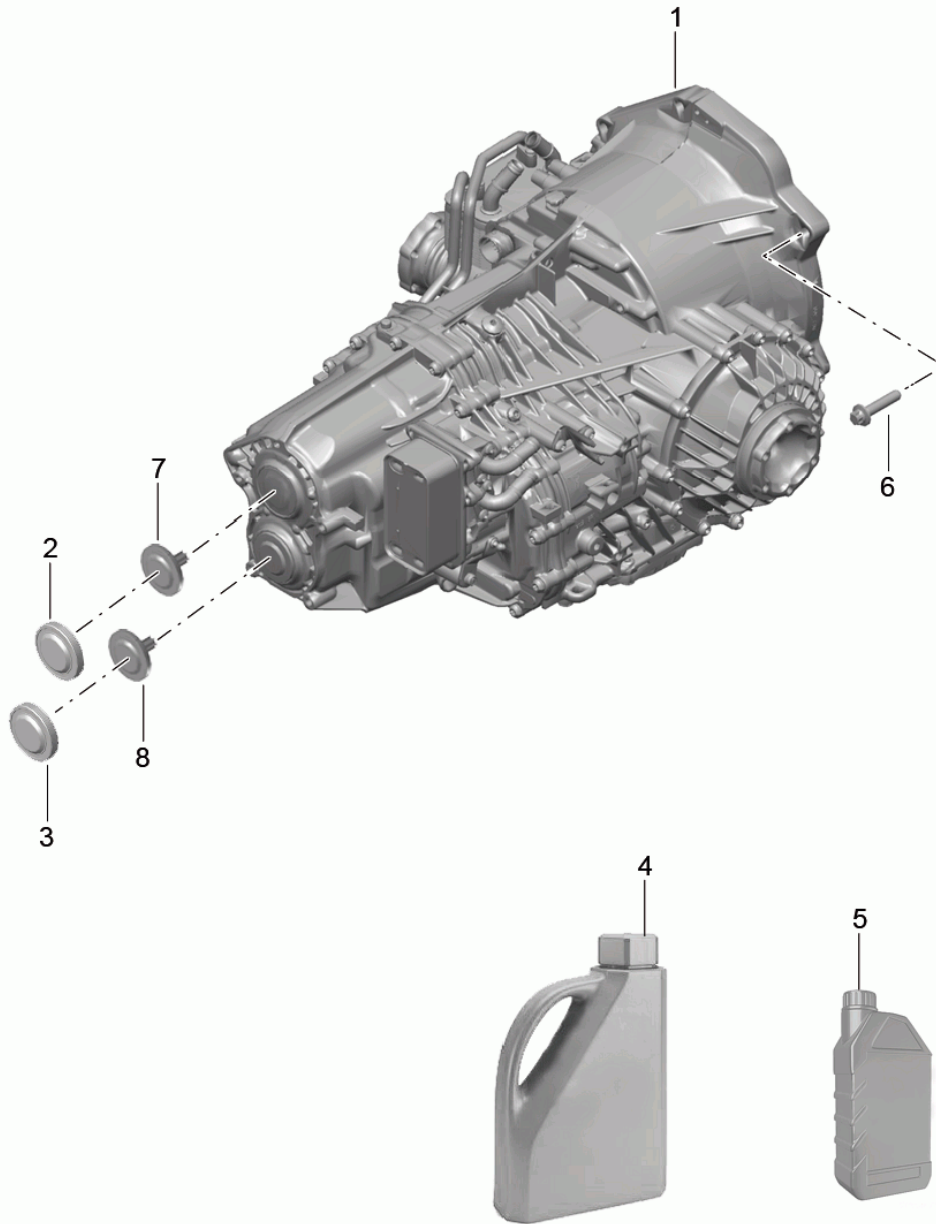

Model: 981-13

Model life 2012>>2016

Model: 981-13

Model life 2012>>2016

Pos	Part Number	Description	Remark	Qty	Model
		- PDK - Gearbox Replacement transmission Gearbox		1	CG205,CG225
1	9G2 300 011 05	Gearbox		1	CG205+ PR:219
1	9G2 300 011 AX	Gearbox		1	CG205+ PR:219
1	9G2 300 021 05	Gearbox		1	CG205+ PR:220
		with: limited slip differential			
1	9G2 300 021 AX	Gearbox		1	CG205+ PR:220
		with: limited slip differential			
1	9G2 300 011 25	Gearbox		1	CG225+ PR:219
1	9G2 300 011 BX	Gearbox		1	CG225+ PR:219 -"CN."
1	9G2 300 021 25	Gearbox		1	CG225+ PR:220
		with: limited slip differential			
1	9G2 300 021 BX	Gearbox		1	CG225+ PR:220
		with: limited slip differential			
2	9G1 321 360 00	End cap	rear	1	
3	9G2 321 361 00	Gear housing	rear	1	
4	000 043 207 30	Transmission fluid Pentosin FFL 3 20 LTR. Container		X	
(4)	000 043 207 29	Transmission fluid Pentosin FFL 3 1 LTR. Container		X	
5	000 043 204 20	Transmission fluid 75 W 90 MOBILUBE PTX AUSGLEICHSGETRIEBE 20 LTR. Container		X	
6	999 385 009 01	Hexagon head bolt BM 12 X 1,5 X 55		5	
7	9G2 302 377 00	seal ring		1	
8	9G1 302 375 00	End cap seal ring End cap		1