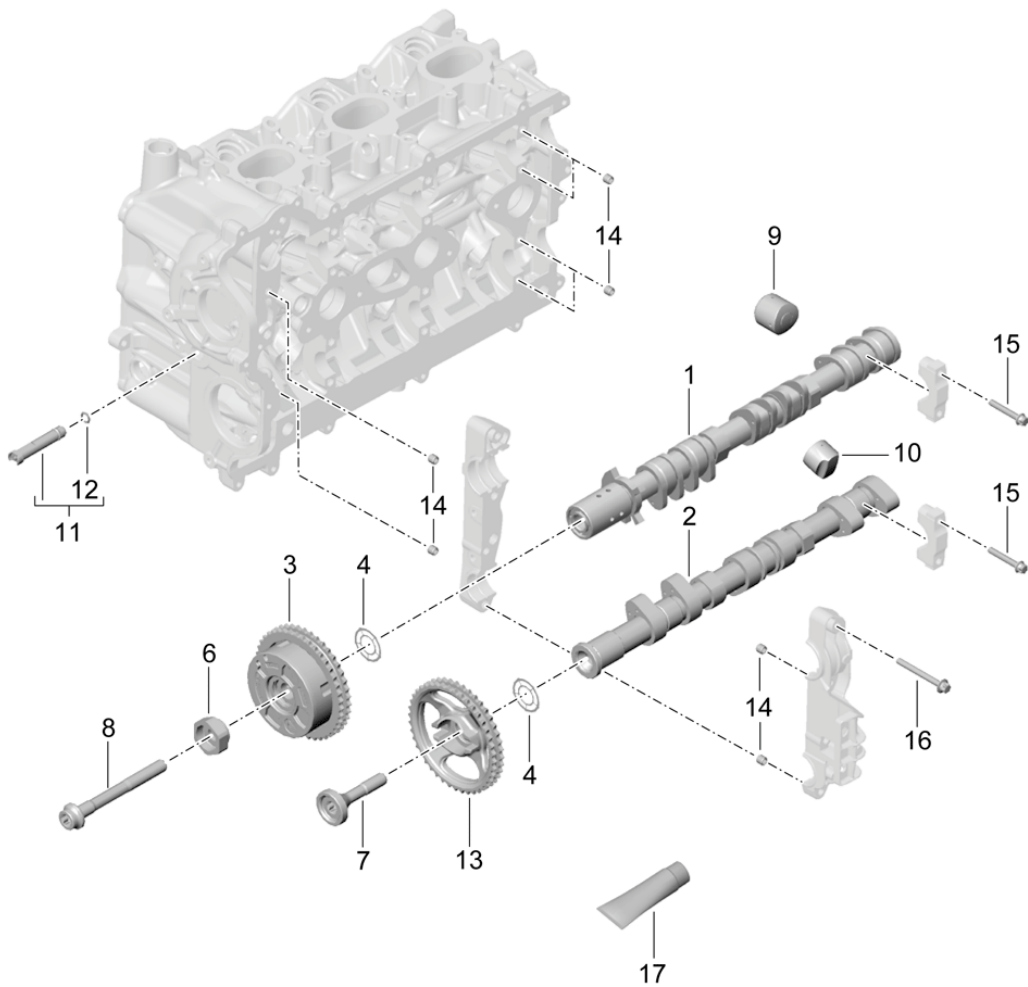

Model: 981-13

Model life 2012>>2016

Model: 981-13

Model life 2012>>2016

Pos	Part Number	Description	Remark	Qty	Model
1	9A1 105 279 02	Camshaft Hydraulic tappet camshaft adjuster unit		1	A122
1	9A1 105 283 01	Camshaft Intake Cyl. 1 - 3		1	A123
(1)	9A1 105 280 02	Camshaft Intake Cyl. 4 - 6		1	A122
(1)	9A1 105 284 01	Camshaft Intake Cyl. 4 - 6		1	A123
2	9A1 105 281 01	Camshaft Exhaust Cyl. 1 - 3		1	A122
2	9A1 105 285 01	Camshaft Exhaust Cyl. 1 - 3		1	A123
(2)	9A1 105 282 01	Camshaft Exhaust Cyl. 4 - 6		1	A122
(2)	9A1 105 286 01	Camshaft Exhaust Cyl. 4 - 6		1	A123
3	9A1 105 053 01	camshaft adjuster unit Discontinued part		2	
3	9A1 105 053 02	camshaft adjuster unit		2	
4	9A1 105 403 02	Washer for camshaft camshaft adjuster unit 34,0 X 0,1		2	
(4)	9A1 105 403 10	Washer for camshaft camshaft adjuster unit 33,4 X 0,5		2	
6	9A1 105 245 10	Sleeve camshaft adjuster unit		2	
7	9A1 105 255 01	Torx screw M 12 X 1,5 X 60 Discontinued part		2	
7	9A1 105 255 02	Torx screw M 12 X 1,5 X 60		2	
8	9A1 105 254 03	Torx screw		2	
9	9A1 105 070 04	Hydraulic tappet Intake		12	
10	9A1 105 071 00	Hydraulic tappet Exhaust		12	
11	9A1 104 402 02	oil pipe Cyl. 4 - 6		1	
12	999 707 576 40	O-ring 7,00 X 2,50		1	
13	9A1 105 147 02	Chain sprocket Camshaft Exhaust Cyl. 1 - 3		1	
(13)	9A1 105 148 02	Chain sprocket Camshaft Exhaust Cyl. 4 - 6		1	
14	999 095 075 01	dowel sleeve 8 X 7		32	
15	999 073 450 01	Outer hexagon round screw		24