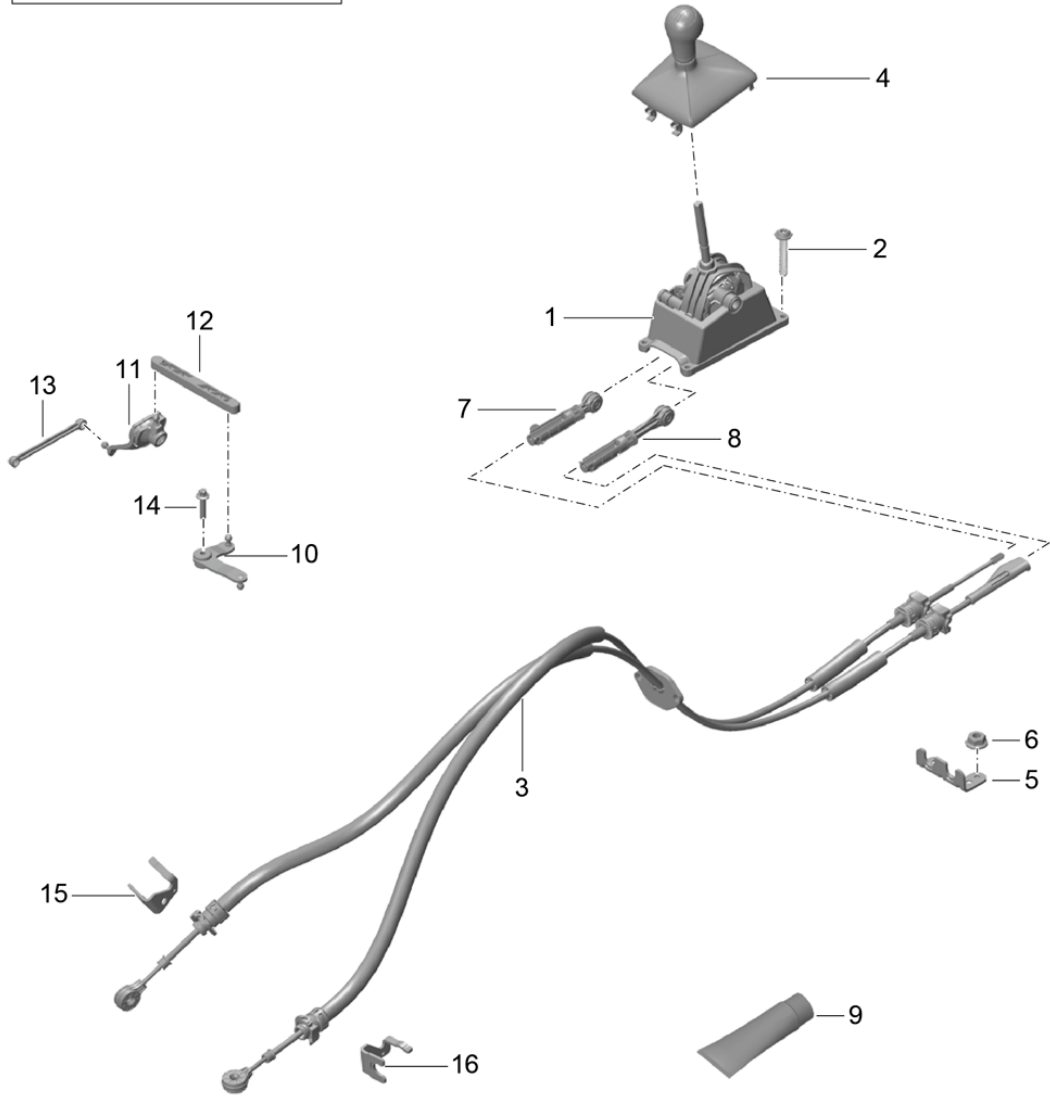

Model: 981-13

Model life 2012>>2016

Pos	Part Number	Description	Remark	Qty	Model
1	981 355 955 00	Hydraulic unit anti-locking brake syst. -abs- Control		1	
		Hydraulic unit			
		No longer use the part here			
1	981 355 955 01	Hydraulic unit		1	
2	991 355 033 01	Bracket		1	
3	958 355 177 10	Stop buffer		3	
4	991 606 145 02	Sensor		1	
		Discontinued part			
(4)	991 606 145 03	Sensor		1	
5	999 073 556 01	Hexagon bolt		2	
		M 8 X 30			
6	900 378 346 01	Hexagon bolt		1	
		M 10 X 1 X 16			
7	991 355 135 01	Retainer, upper part	upper	1	
9	N 909 995 02	Hex collared bolt		1	
		AM 6 X 25			

Model: 981-13

Model life 2012>>2016