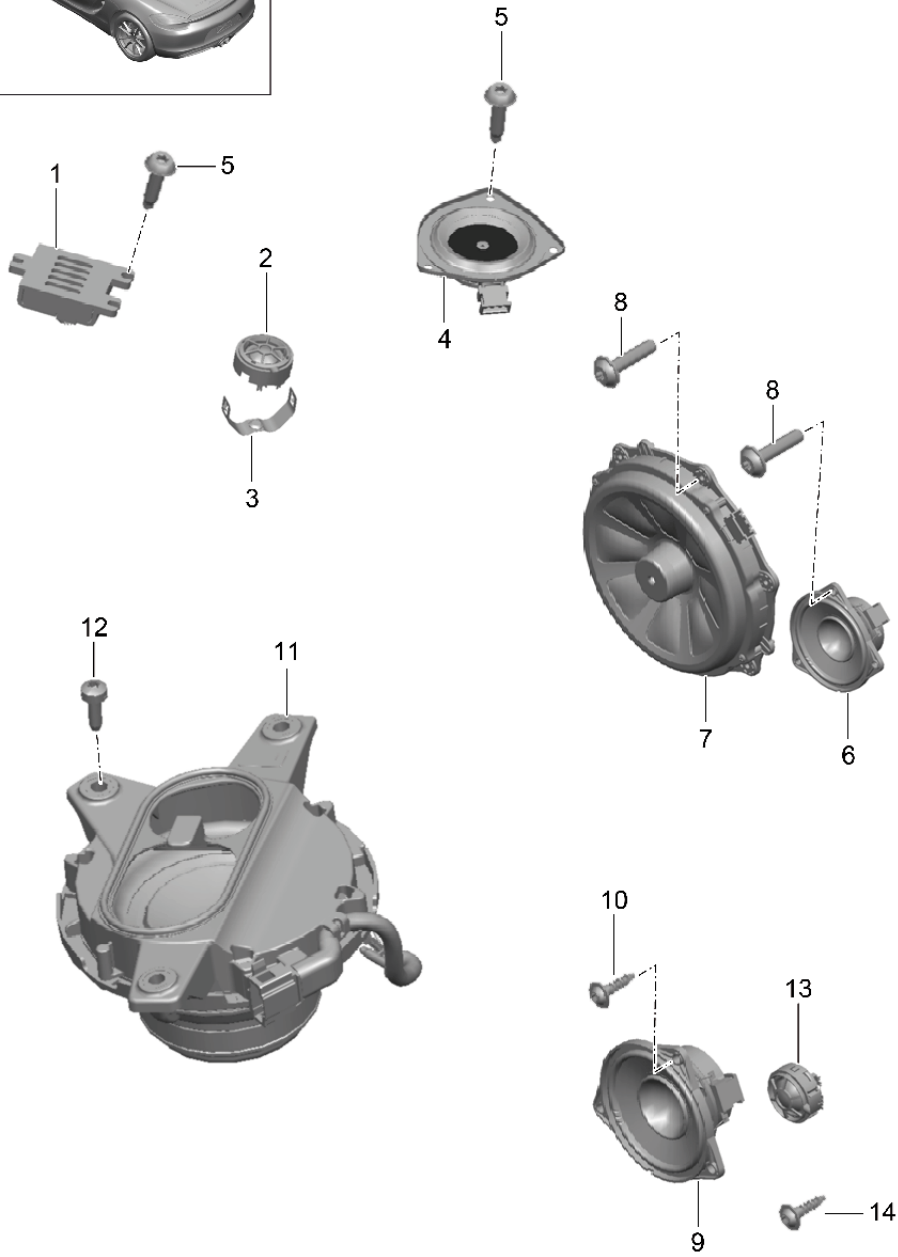

Model: 981-13

Model life 2012>>2016

Model: 981-13 Model life 2012>>2016

Pos	Part Number	Description	Remark	Qty	Model
1	7PP 035 411 E	Loudspeaker Treble speaker dashboard D - MJ 2014>>		2	PR:682
2	7PP 035 411 D	Treble speaker dashboard		2	PR:680
(2)	7PP 035 411	Treble speaker dashboard		2	PR:441,490
3	991 552 775 00	Retaining bar Treble speaker		2	PR:441,490, 680
4	7PP 035 828 E	Loudspeaker dashboard D - MJ 2014>>	center	1	PR:682
4	7PP 035 828 D	Loudspeaker dashboard	center	1	PR:680
(4)	7PP 035 828 C	Loudspeaker dashboard	center	1	PR:490
5	999 073 498 01	fillister hd. bolt M 5 X 20		7	
5	999 073 557 01	fillister hd. bolt M 5 X 20		7	
6	7PP 035 415 G	Mid tone speaker Door D - MJ 2014>>		2	PR:682
6	7PP 035 415 F	Mid tone speaker Door		2	PR:680
(6)	7PP 035 415 E	Mid tone speaker Door		2	PR:490
7	7PP 035 454 H	Bass loudspeaker Door D - MJ 2014>>		2	PR:682
7	7PP 035 454 E	Bass loudspeaker Door		2	PR:680
(7)	7PP 035 454 P	Bass loudspeaker Door		2	PR:680
(7)	7PP 035 454 J	Bass loudspeaker Door		2	PR:490
(7)	7PP 035 454 L	D >> - 07.11.2013 Bass loudspeaker Door		2	PR:490
(7)	970 645 551 02	D - 08.11.2013>> Bass loudspeaker Door		2	PR:441
8	999 919 209 09	fillister hd. bolt 5,0 X 22,0		12	
9	7PP 035 416 C	Loudspeaker D - MJ 2014>>	rear	2	PR:682
9	7PP 035 416 B	Loudspeaker	rear	2	PR:680
10	999 919 250 01	Oval-head screw 4,0 X 16,0		6	
11	991 645 575 00	Subwoofer D - MJ 2014>>	lhd	1	PR:098,682
11	991 645 565 00	Subwoofer	lhd	1	PR:098,680
(11)	991 645 576 00	Subwoofer D - MJ 2014>>	rhd	1	PR:099,682
(11)	991 645 566 00	Subwoofer	rhd	1	PR:099,680
12	999 073 382 01	Bolt with washer M 6 X 20		3	PR:680
13	7PP 035 412 A	Treble speaker D - MJ 2014>>	rear	2	PR:682
14	999 919 262 01	fillister hd. bolt M 4 X 16		7	