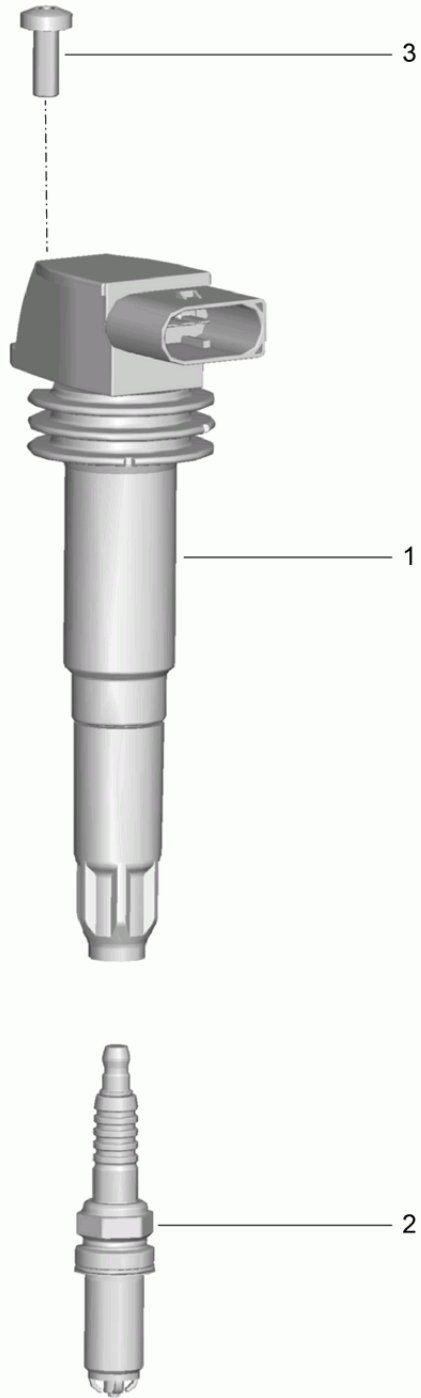

Model: 981-13

Model life 2012>>2016