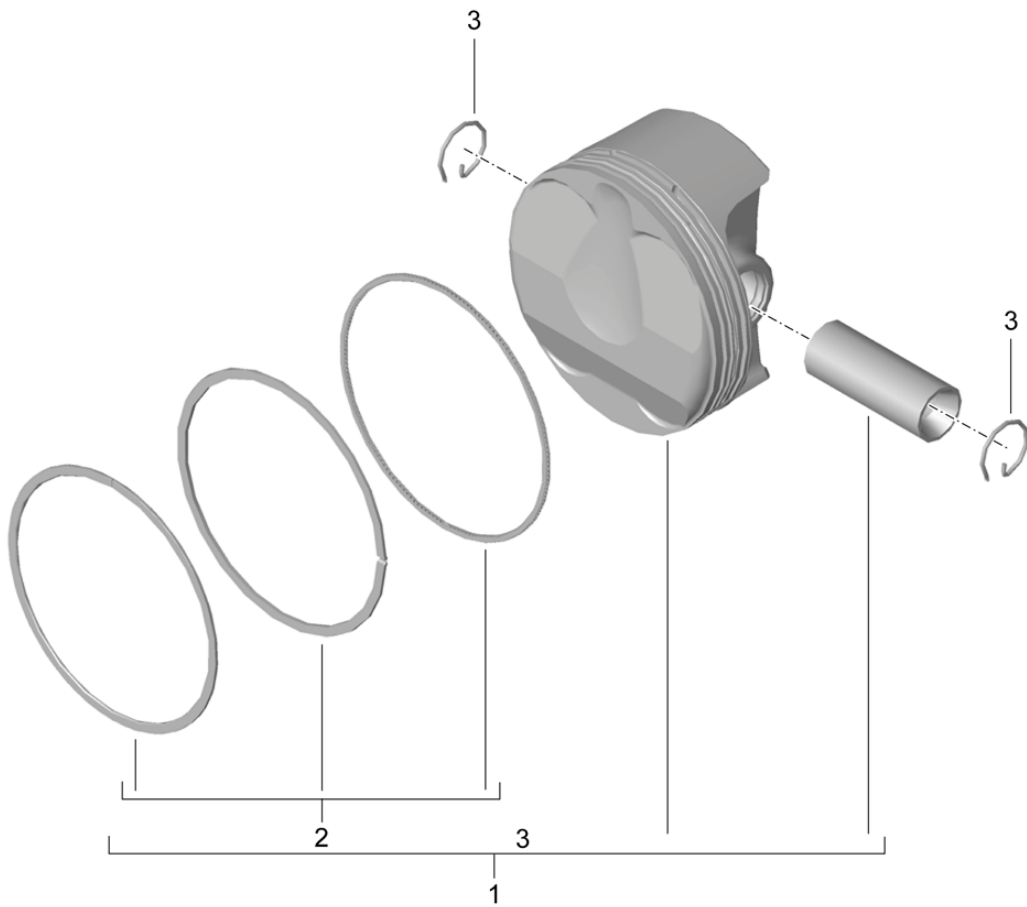

Model: 981-13

Model life 2012>>2016

Pos	Part Number	Description	Remark	Qty	Model
13	996 101 132 00	thrust washer D = 63		2	
14	981 114 012 10	Dual-mass flywheel		1	PR:480
(14)	981 114 020 00	Dual-mass flywheel		1	PR:250
15	N 906 651 01	Socket head bolt with inner multipoint head		10	
16	9A1 102 146 02	pulley		1	
		with:			
		vibration damper			
17	900 385 127 01	Hexagon head bolt M 8 X 25		6	
18	991 606 112 00	speed sensor		1	
		also use:	991 606 912 00	1	
18	991 606 112 02	speed sensor		1	
		also use:	991 606 912 00	1	
19	N 105 464 03	Hexagon socket head bolt M 6 X 16		1	
20	991 606 912 00	Shim speed sensor		1	

Model: 981-13

Model life 2012>>2016