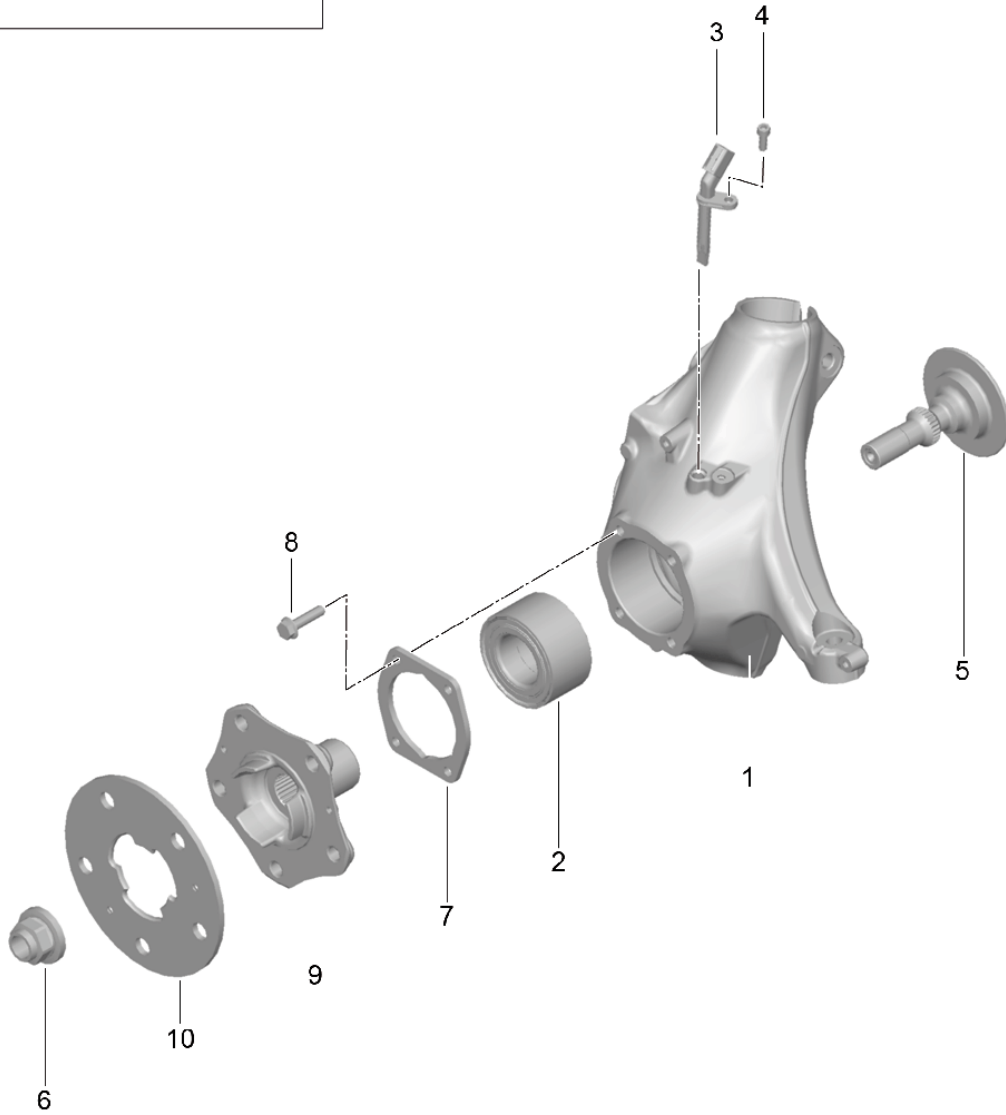

Model: 981-13

Model life 2012>>2016

Model: 981-13

Model life 2012>>2016

Pos	Part Number	Description	Remark	Qty	Model
1	991 341 157 04	Wheel carrier Wheel hub	left	1	
1	991 341 157 05	Wheel carrier	left	1	
(1)	991 341 158 04	Wheel carrier Discontinued part	right	1	
(1)	991 341 158 05	Wheel carrier	right	1	
2	999 053 054 06	angular ball bearing		2	
3	991 606 407 01	speed sensor		2	
4	900 067 117 04	Socket head bolt M 6 x 16		2	
5	997 341 131 00	retaining bolt		2	
6	999 084 135 01	Hexagon nut M 22 X 1,5 Discontinued part		2	
6	999 084 135 02	Hexagon nut M 22 X 1,5		2	
7	986 331 661 20	Cover		2	
8	999 217 042 04	Hexagon bolt M 8 X 35		8	
9	991 341 605 00	Wheel hub		2	
9	991 341 605 03	Wheel hub		2