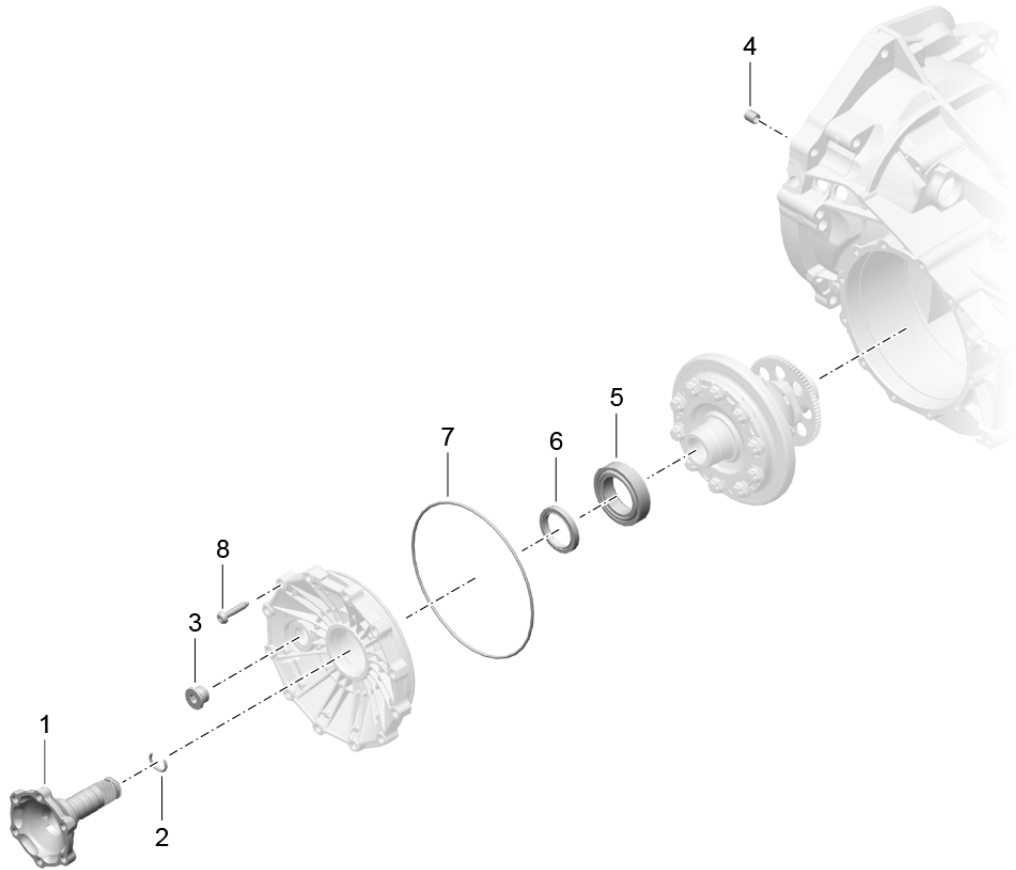

Model: 981-13

Model life 2012>>2016

Model: 981-13

Model life 2012>>2016

Pos	Part Number	Description	Remark	Qty	Model
		Manual gearbox Individual parts limited slip differential			G8100,G8120
1	987 332 209 11	Drive flange		2	G8100
(1)	987 332 209 41	Drive flange		2	G8120
2	012 409 413	snap ring		2	
3	N 910 597 01	sealing plug M22 X 1,5		1	
4	999 203 003 00	Bearing bush 16 X 22 X 20		4	
5	01X 409 123	Taper roller bearing		2	
6	016 409 399 B	radial shaft seal		2	
7	N 905 144 01	Drive flange O-ring 171,00 X 3,50		1	G8100
(7)	999 701 497 40	O-ring 194,00 X 3,50		1	G8120
8	999 073 368 01	Torx screw M 8 X 42		10