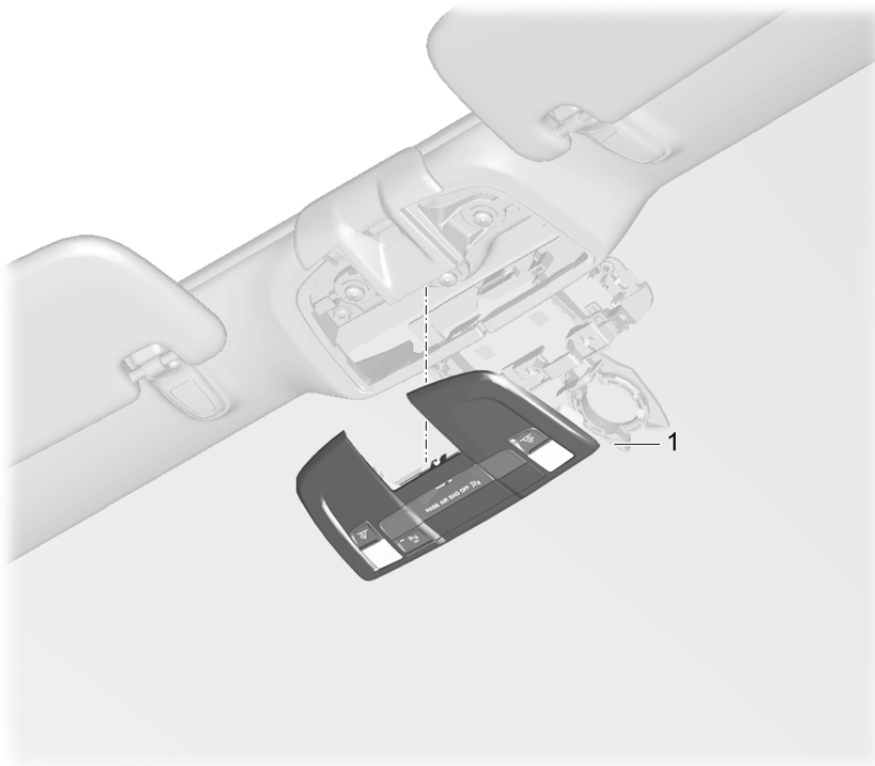

Model: 981-13 Model life 2012>>2016

Pos	Part Number	Description	Remark	Qty	Model
		Air conditioning D - MJ 2016>>			572
7	981 653 205 16 DML 991 653 243 00	Matt Black/hi-gloss chrome Sun sensor		1	
8	991 653 241 01	Air conditioning Temperature sensor	inner	1	PR:573
-	999 919 167 09	fillister hd. bolt 3,0 X 10,0		2	PR:573
9	991 613 251 00	Switch Electric parking brake		1	
10	991 613 251 00 1E0 970 613 103 50	Black Memory switch		1	PR:537
(10)	970 613 103 50 DML 970 613 104 50	Matt Black/hi-gloss chrome Memory switch		1	PR:538
11	970 613 104 50 DML 991 613 151 00	Matt Black/hi-gloss chrome Switch for electric window regulator		1	PR:254,255, 256,257
(11)	991 613 151 00 DML 991 613 155 00	Exterior mirror (drivers side) Matt Black/hi-gloss chrome Switch for electric window regulator		1	PR:258,259, 260,261
12	991 613 155 00 DML 7PP 959 855 B	Matt Black/hi-gloss chrome Switch for electric window regulator (passenger side)		1	
13	7PP 959 855 B DML 991 613 961 01	Matt Black/hi-gloss chrome Combined switch Centre console repair set		1	
14	991 613 961 01 DML 970 652 101 00	Matt Black/hi-gloss chrome Cigarette lighter		1	PR:583
15	970 652 101 00 A05 7PP 919 341	Matt black Spring pin		1	PR:583
16	991 613 105 00 991 613 105 00 A05	Headlight unit Switch Cover Matt black	front and rear	1	
		F >> 98-DS102 000 F >> 98-DK102 000 F >> 98-DS112 000 F >> 98-DK112 000 F >> 98-DS123 000 F >> 98-DK123 000 F >> 98-DS132 000 F >> 98-DK132 000			
16	991 613 105 01 991 613 105 01 A05	Switch Cover Matt black F 98-DS102 001>> F 98-DK102 001>> F 98-DS112 001>> F 98-DK112 001>> F 98-DS123 001>> F 98-DK123 001>> F 98-DS132 001>> F 98-DK132 001>>	front and rear	1	

Model: 981-13

Model life 2012>>2016