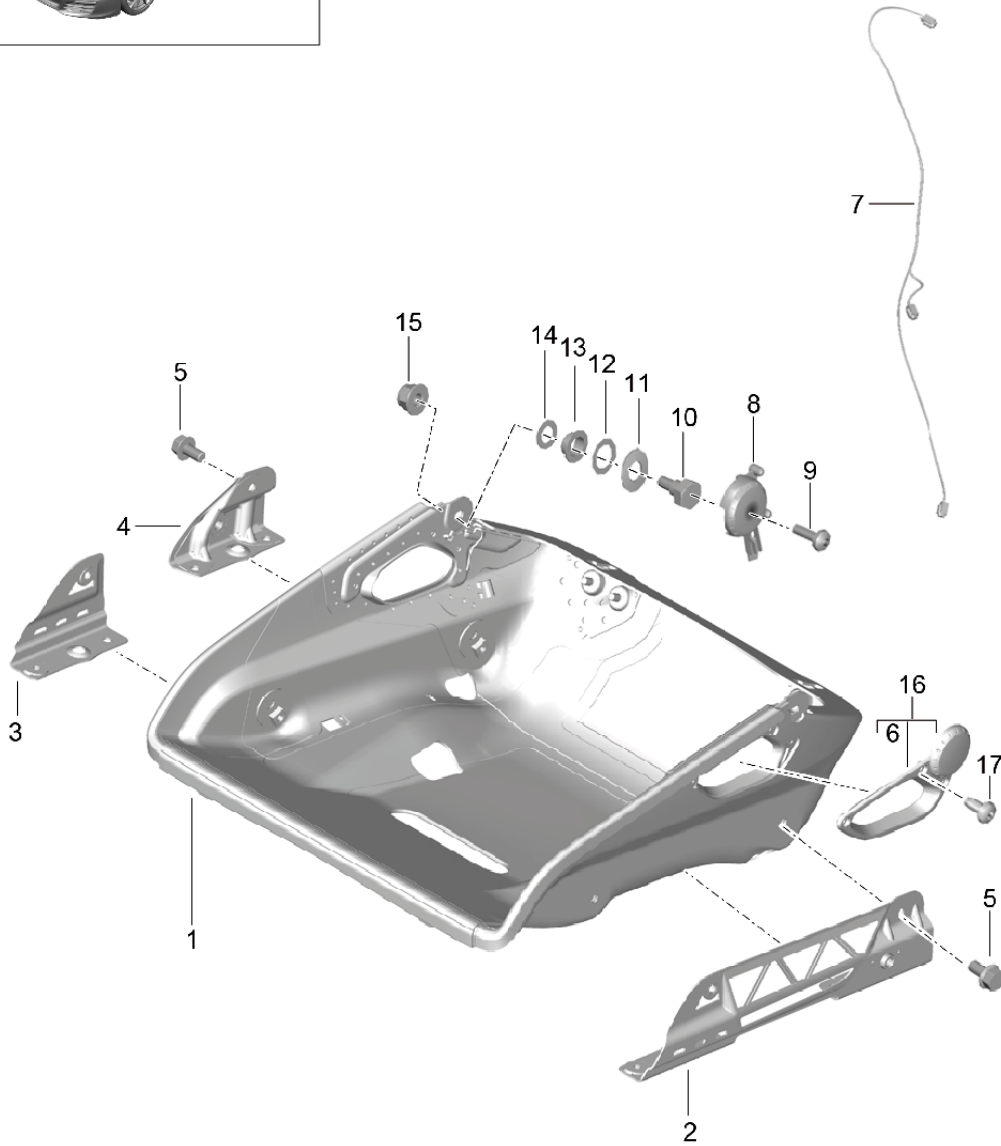

Model: 981-13

Model life 2012>>2016

Model: 981-13 Model life 2012>>2016

Pos	Part Number	Description	Remark	Qty	Model
1	997 521 281 00	bucket seat Collapsible Seat frame Accessories Cup Seat frame		2	PR:388,389
		without:			
2	997 521 433 00	seat occupied recognition Adapter Seat frame	outer left	1	PR:388
(2)	997 521 434 00	Discontinued part Adapter Seat frame	outer right	1	PR:389
3	997 521 436 00	Discontinued part Adapter Seat frame	front, inner right	1	PR:388
(3)	997 521 435 00	Discontinued part Adapter Seat frame	front, inner left	1	PR:389
		without:			
4	997 521 438 00	seat occupied recognition Discontinued part Adapter Seat frame	rear, inner right	1	PR:388
(4)	997 521 437 00	Discontinued part Adapter Seat frame	rear, inner left	1	PR:389
		without:			
5	999 217 168 01	seat occupied recognition Discontinued part Hexagon bolt M 8 X 16 Mount Seat rail bucket seat		4	
6	997 521 561 00	Trim Seat belt	left lower	1	PR:388,389
(6)	997 521 561 00 01C	Satin black			
	997 521 562 00	Trim Seat belt	right lower	1	PR:388,389
	997 521 562 00 01C	Satin black			
7	997 612 785 10	Wire set Side airbag unit		1	PR:388,389
8	997 521 563 00	Trim Hinge	left inner	1	PR:388,389
(8)	997 521 563 00 01C	Satin black			
	997 521 564 00	Trim Hinge	right inner	1	PR:388,389
	997 521 564 00 01C	Satin black			
9	999 073 456 01	flat round head bolt M4 X 12 Mount Trim	inner	2	
10	997 521 690 00	bearing pin Backrest shell Cup	lower	2	
11	999 523 019 01	Belleville spring A25		2	
12	999 234 034 00	fitted washer 12 X 18 X 0,2		2	
13	999 924 136 40	Plain bearing F12 X 5 X 14		2	
14	999 025 122 40	thrust washer		2