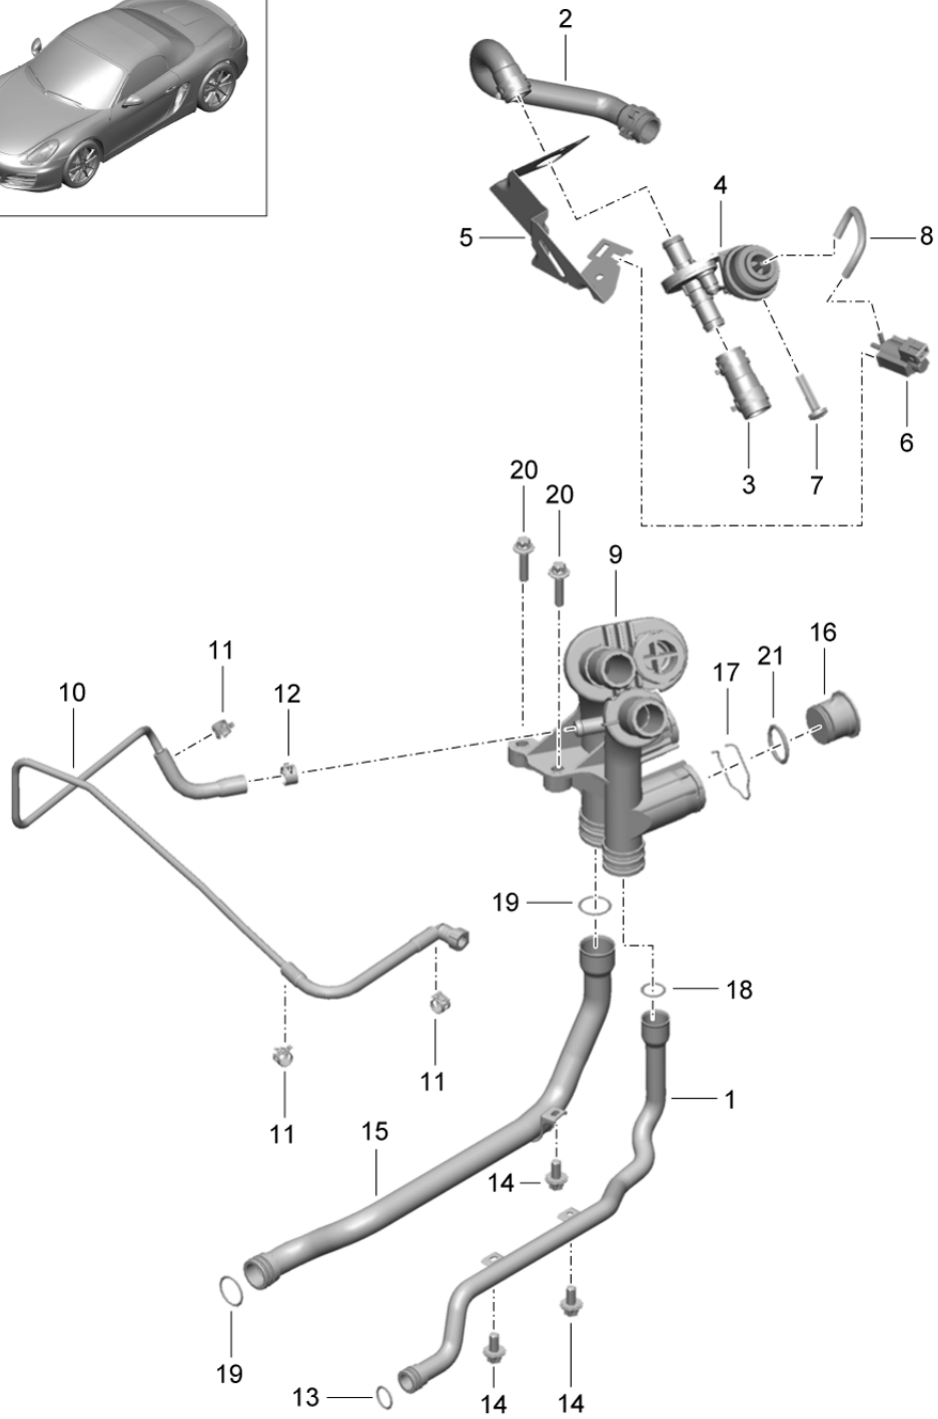

Model: 981-13

Model life 2012>>2016

Model: 981-13

Model life 2012>>2016

Pos	Part Number	Description	Remark	Qty	Model
		Connection Water pipe Control Water cooling			
1	9A1 106 620 01	Water pipe		1	
2	981 106 814 01	Water hose		1	
3	981 106 813 00	Water hose Supply		1	
4	991 307 573 00	Disc valve		1	
5	981 106 534 02	Bracket Discontinued part		1	
5	981 106 534 03	Bracket		1	
6	7PP 906 283 C	Change-over valve		1	
6	7PP 906 270	No longer use the part here Change-over valve		1	
7	999 073 415 01	flat round head bolt M 4 X 16		1	
-	999 239 031 40	Hose 3,5 X 2,0		*	
8		Hose L = 100 mm		1	
9	9A1 106 010 02	Connection (complete)		1	
10	9A1 106 550 30	Breather line		1	
11	999 512 650 09	Hose clamp B 14 X 12		3	
12	999 512 699 01	Hose clamp B 18 X 12 No longer use the part here		1	
12	999 512 686 09	Hose clamp B 17 X 12		1	
13	999 707 517 40	O-ring 22 X 3		4	
14	900 385 041 01	Torx screw M 6 X 12 No longer use the part here		1	
14	999 073 601 01	flat round head bolt M 6 X 14		1	
15	9A1 106 625 01	Water pipe Return line		1	
16	9A1 106 546 00	Bungs		3	
16	0PB 121 099	Bungs		3	
17	997 106 802 04	Spring clip		3	
18	999 707 517 40	O-ring 22 X 3		2	
19	999 707 589 40	O-ring 31 X 3		4	
20	900 385 072 01	Torx screw M 6 X 25		2	
21	999 707 590 40	O-ring 21,35 X 3,00		3