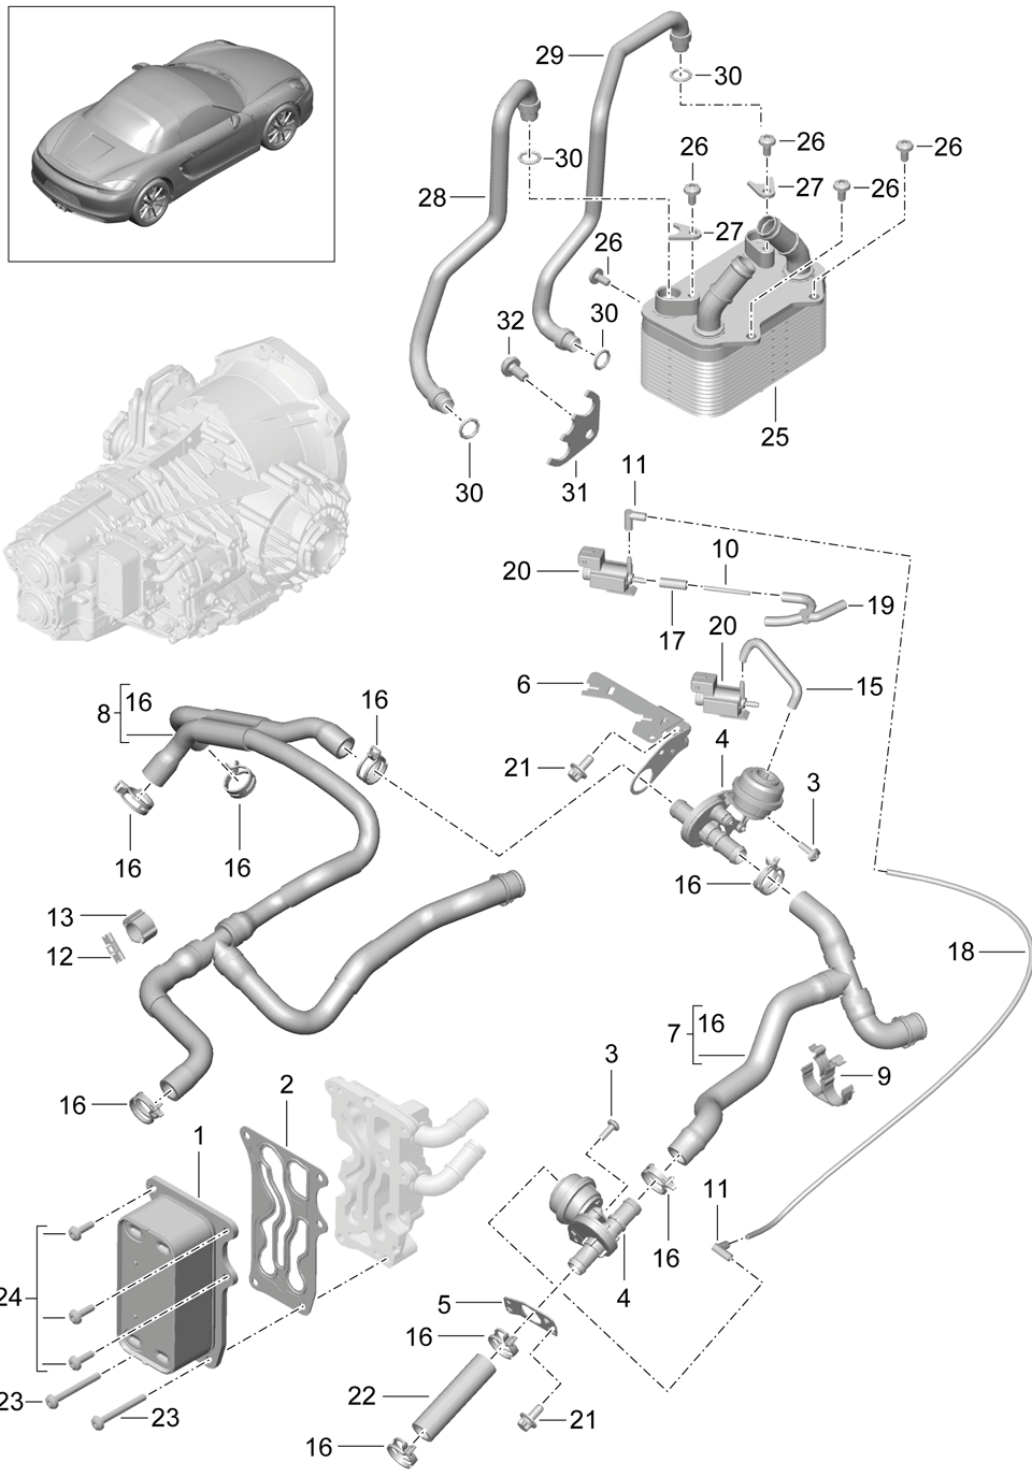

Model: 981-13

Model life 2012>>2016

Model: 981-13

Model life 2012>>2016

Pos	Part Number	Description	Remark	Qty	Model
		- PDK - Gearbox heat exchanger oil pipe Water pipe			CG205,CG225
1	9G2 307 019 00	heat exchanger		1	
2	9G2 307 241 00	Seal heat exchanger		1	
3	N 910 682 01	Hexagon socket flat head bolt		2	
4	991 307 573 00	Disc valve		2	
5	9G2 307 411 01	Bracket Disc valve		1	
6	9G2 307 409 00	Bracket Disc valve		1	
7	9G2 307 075 01	Water hose Kühlmittel Supply		1	
8	9G2 307 076 01	Hose		1	
9	999 507 281 40	Cable holder 25,00 / 25,00		1	
-	000 043 205 01	Pipe 4,0 X 1,0		*	
10		Vacuum line L = 40 mm		1	
11	948 110 126 00	Connecting piece		2	
12	999 507 609 01	Clip 3,00 - 4,00		1	
13	999 507 793 40	Hose bracket 23,0		1	
15	9G1 307 675 00	Vacuum hose		1	
16	999 512 589 09	Hose clamp 25 X 12		7	
17	999 239 040 40	Connecting piece 3,5 X 2,0 X 28		1	
-	900 918 005 40	Pipe 5,0 X 1,0 modify in workshop Shorten		X	
18		Vacuum line L = 600 mm		1	
19	928 573 727 05	Distributor		1	PR: -XLF
(19)	928 573 729 05	Distributor Fourfold		1	PR: XLF
20	7PP 906 270	Change-over valve		2	
21	900 385 041 01	Torx screw BM 6 X 12		2	
22	9G2 307 074 00	Water hose Kühlmittel Supply		1	
23	9G2 307 824 00	flat round head bolt heat exchanger		2	
23	991 307 823 00	Discontinued part flat round head bolt heat exchanger		2	
24	9G2 307 823 00	flat round head bolt heat exchanger		3	
24	991 307 822 00	Discontinued part flat round head bolt heat exchanger		3	
25	9G2 307 017 00	heat exchanger		1	
26	9G1 307 813 00	Torx screw M 6 X 12		6