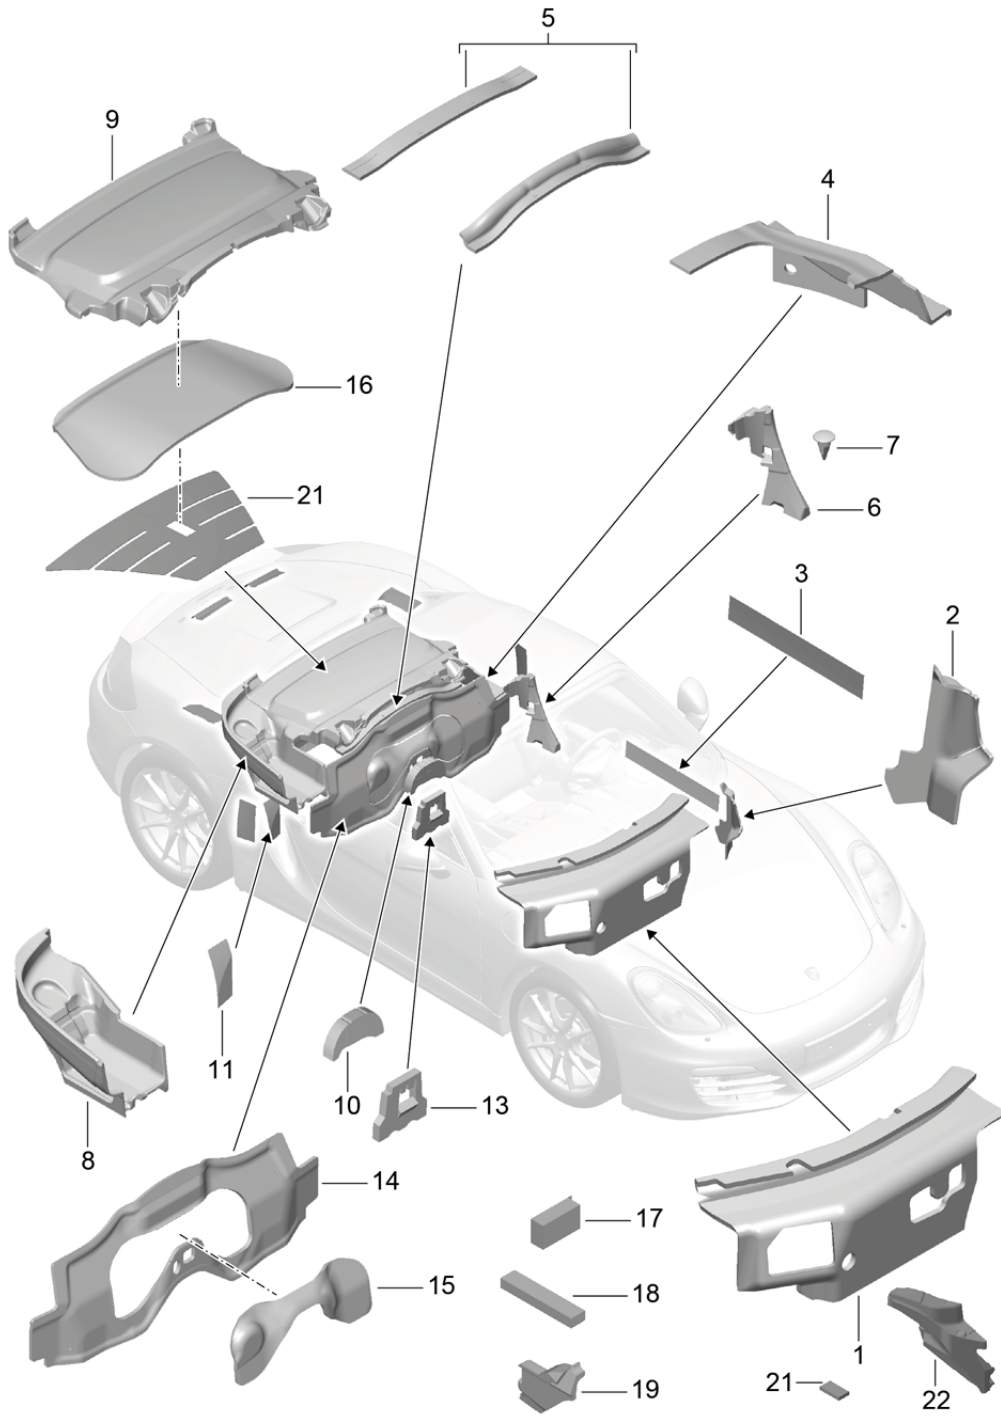

Model: 981-13

Model life 2012>>2016

Model: 981-13 Model life 2012>>2016

Pos	Part Number	Description	Remark	Qty	Model
1	991 556 723 00	Body Sound proofing 1 Sound absorber	lhd	1	PR:098
(1)	991 556 724 00	Firewall Sound absorber	rhd	1	PR:099
2	991 556 605 00	Firewall Sound absorber	left	1	
(2)	991 556 606 00	Wheel housing Sound absorber	front right	1	
3	997 556 531 01	Wheel housing sound absorber for door	front	2	
4	981 556 721 00	Sound absorber	left	1	
(4)	981 556 722 00	Engine bay Sound absorber	side right	1	
5	981 556 645 00	Engine bay Sound absorber	side front and rear	2	
6	981 556 603 01	Engine bay Sound absorber	left	1	
(6)	981 556 604 01	Cover Belt Sound absorber	right	1	
7	999 703 259 40	Cover Belt Bungs Sound absorber		2	
8	981 556 624 00	Cover Belt Sound absorber	right	1	
(8)	981 556 623 00	convertible top stowage box Sound absorber	lower left	1	
9	981 556 621 01	convertible top stowage box Sound absorber	lower rear	1	
(9)	982 863 545	tray Convertible top D >> - MJ 2015 Sound absorber	rear	1	
10	981 556 683 01	tray Convertible top D - MJ 2015>> Sound absorber	rear	1	
11	991 556 503 00	Centre console Damping	inner	1	
13	981 556 681 00	Sound absorber		1	
(13)	981 556 681 01	Seal tunnel Discontinued part Sound absorber		1	
14	981 556 741 01	Seal tunnel Sound absorber		1	
15	981 556 745 00	filler plate Engine bay Sound absorber		1	
16	981 556 743 00	filler plate Passenger compartment Sound absorber		1	
17	991 572 529 00	cover for engine compartment Passenger compartment Foam part		1	
18	991 572 525 01	Fuel tank Foam part		1