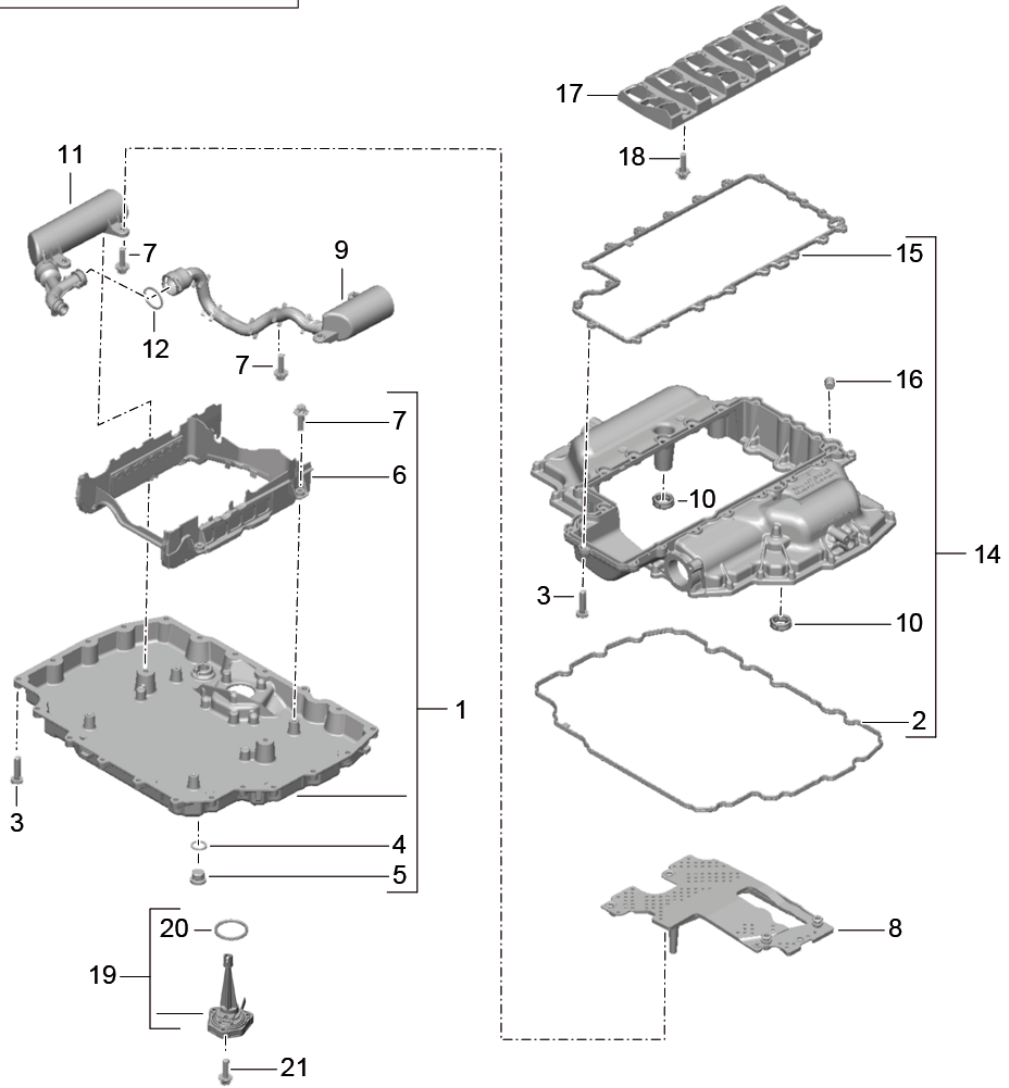

Model: 981-13

Model life 2012>>2016

Model: 981-13

Model life 2012>>2016

Pos	Part Number	Description	Remark	Qty	Model
1	9A1 107 032 75	oil sump oil sump Lower part No longer use the part here		1	
1	9A1 107 032 76	oil sump Lower part		1	
2	9A1 107 325 02	gasket for oil sump		1	
3	9A1 107 313 00	Torx screw M 6 X 25		44	
4	900 123 106 30	seal ring A 18 X 24		1	
5	900 219 020 31	sealing plug M 18 X 1,5		1	
6	9A1 107 243 75	filler plate		1	
7	900 385 019 01	Torx screw M6 x 20		10	
8	9A1 107 420 01	oil separator		1	
9	9A1 107 383 01	oil separator		1	
10	9A1 107 327 00	seal ring		3	
11	9A1 107 380 01	oil separator		1	
12	999 707 651 40	O-ring 20,0 x 3,8		2	
14	9A1 107 031 20	oil sump-upper part		1	
15	9A1 107 315 03	gasket for oil sump		1	
16	900 063 010 01	sealing plug M8 X 1,0		1	
17	9A1 101 010 00	oil separator		1	
18	900 385 019 01	Torx screw M6 X 20		6	
19	958 606 160 10	oil level sensor		1	
20	038 103 196 B	seal ring		1	
21	900 385 072 01	Torx screw BM 6 X 25		3	
22	999 076 056 01	Hexagon nut M 5		2