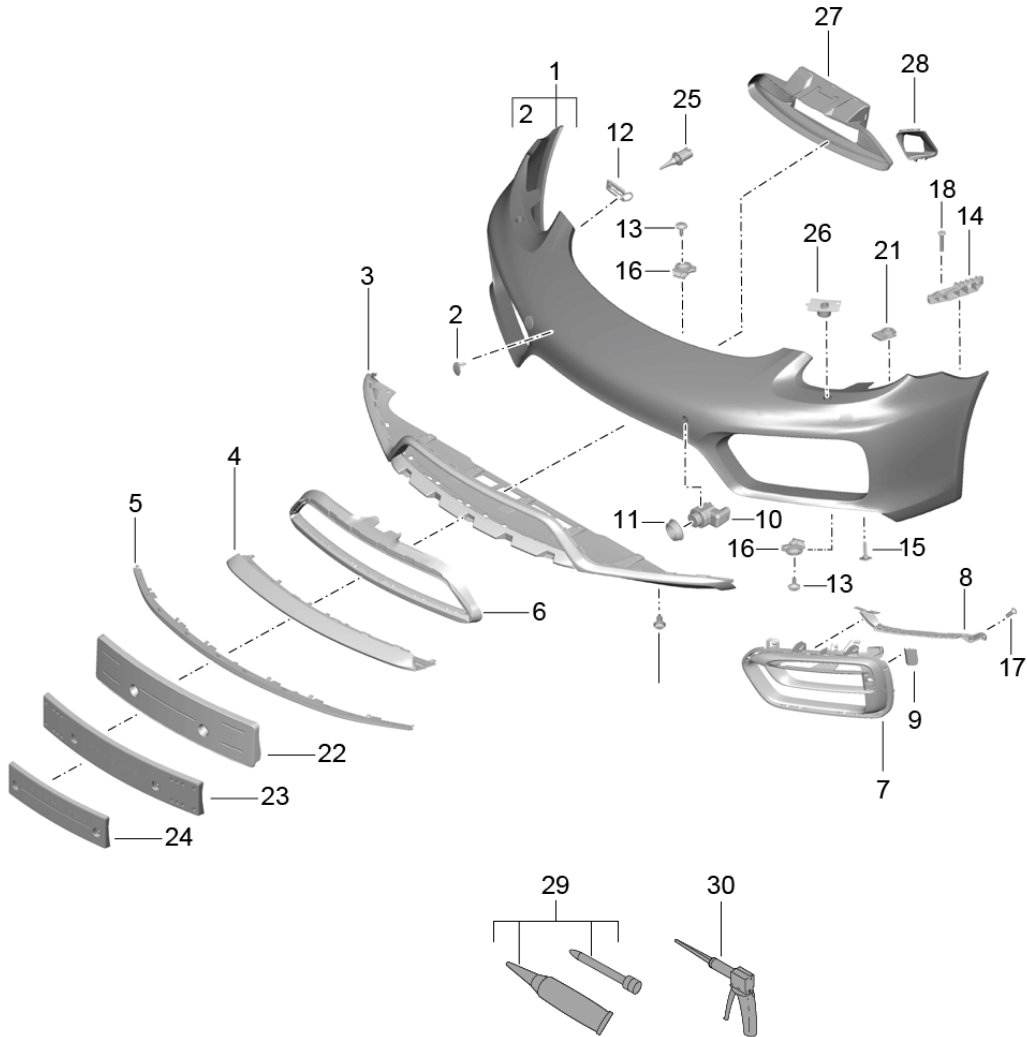

Model: 981-13

Model life 2012>>2016

Model: 981-13 Model life 2012>>2016

Pos	Part Number	Description	Remark	Qty	Model
1	981 505 011 50	bumper Of Trim	front	1	PR:011 PR:288,-636, -638
(1)	981 505 011 51	primed Trim	front	1	PR:288,636, 638
(1)	981 505 011 52	primed Trim	front	1	PR:-288, -636,-638
(1)	981 505 011 53	primed Trim	front	1	PR:636,-288, 638
2	981 505 703 02	primed cover for towing eye		1	
3	981 505 525 07 981 505 525 07 G2X	Spoiler primed	front	1	
4	981 505 525 07 OK1 981 505 527 00	Matt black Trim Spoiler		1	PR:-089
4	981 505 527 00 G2X 981 505 527 00 OK1 981 505 527 01	primed Matt black Trim Spoiler		1	PR:089
5	981 505 527 01 G2X	primed		1	
6	981 505 457 01	Spoiler lip		1	
6	981 505 569 08 981 505 569 08 OK1	Retaining frame Matt black	center	1	
6	981 505 569 10 981 505 569 10 G2X	Retaining frame primed	center	1	PR:089
7	981 505 563 03	Retaining frame	left side	1	
7	981 505 563 03 OK1 981 505 563 05	Matt black Retaining frame	left side	1	PR:089
(7)	981 505 563 05 G2X 981 505 564 03	primed Retaining frame	right side	1	
(7)	981 505 564 03 OK1 981 505 564 05	Matt black Retaining frame	right side	1	PR:089
8	981 505 564 05 G2X 981 505 793 01	primed Brace	left	1	
(8)	981 505 794 01	Brace	left upper right right upper	1	
9	981 505 653 02	Trim Retaining frame	left	1	PR:-089
(9)	981 505 653 02 OK1 981 505 653 03	Matt black Trim Parking aid	left	1	PR:636,638, -089
(9)	981 505 653 03 OK1 981 505 653 04	Matt black Trim Parking aid	left	1	PR:089
(9)	981 505 653 04 G2X 981 505 653 05	primed Trim Parking aid	left	1	PR:089,636, 638,-XAT
(9)	981 505 653 05 G2X 981 505 654 02	primed Trim Retaining frame	right	1	PR:-089
(9)	981 505 654 02 OK1 981 505 654 03	Matt black Trim	right	1	PR:636,638,