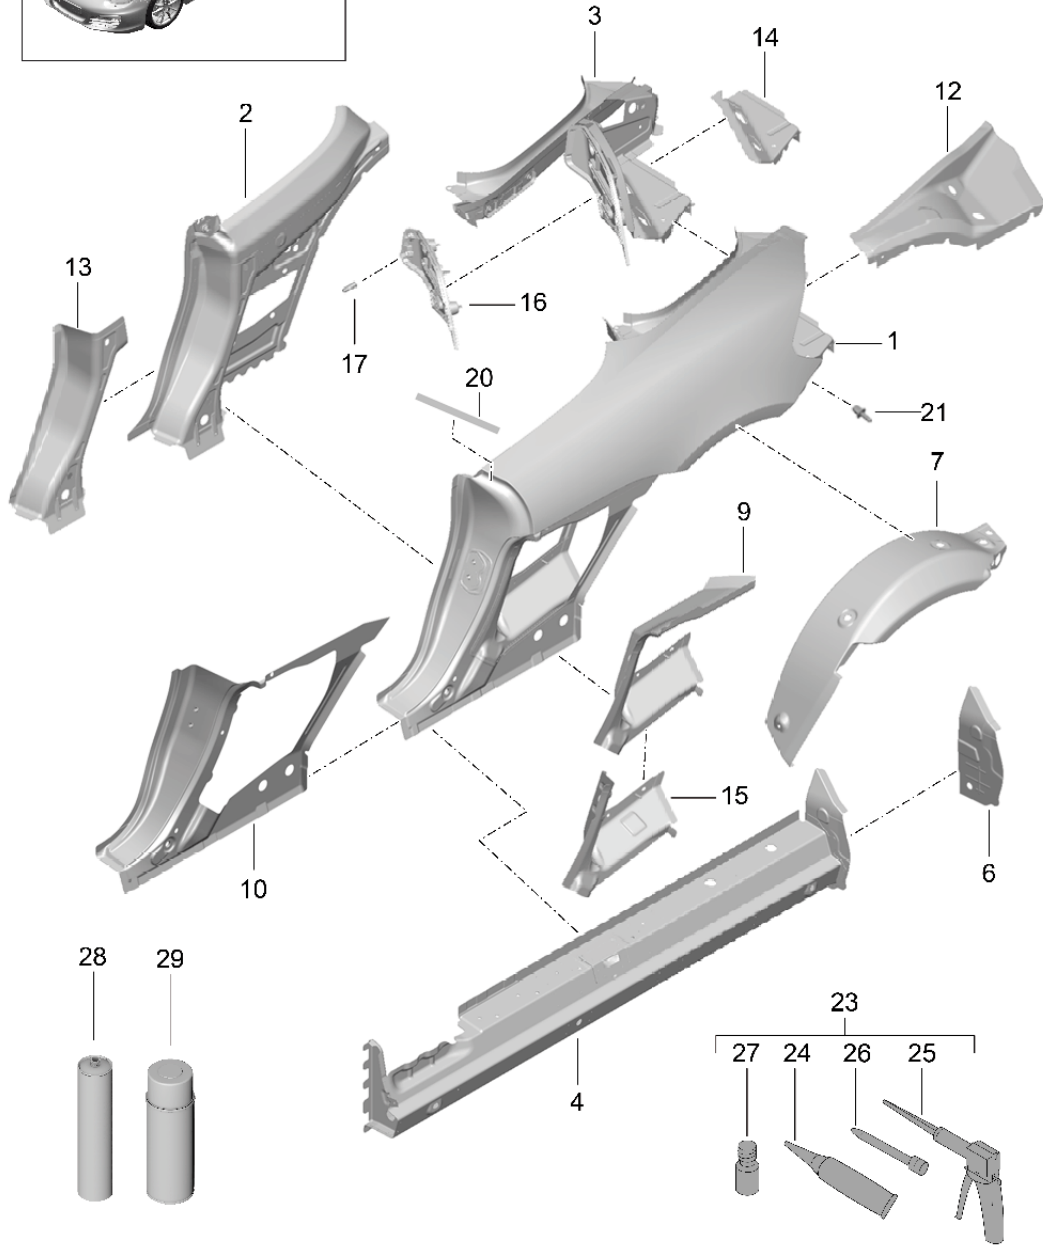

Model: 981-13

Model life 2012>>2016

Model: 981-13 Model life 2012>>2016

Pos	Part Number	Description	Remark	Qty	Model
1	981 503 961 02 981 503 961 02 GRV	Side part Side part primed	left	1	
(1)	981 503 962 02 981 503 962 02 GRV	Side part primed	also use: 000 043 206 30 right	1	
2	981 502 983 01 981 502 983 01 GRV	Side part primed	also use: 000 043 206 30 left front, inner	1	
(2)	981 502 984 01 981 502 984 01 GRV	Side part primed	also use: 000 043 206 30 right front, inner	1	
3	981 502 165 00 981 502 165 00 GRV	Sealing channel primed	also use: 000 043 206 30 left	1	
(3)	981 502 166 00 981 502 166 00 GRV	Sealing channel primed	also use: 000 043 206 30 right	1	
4	981 502 963 00 981 502 963 00 GRV	Reinforcement Sill A-pillar primed	also use: 000 043 206 30 left	1	
(4)	981 502 964 00 981 502 964 00 GRV	Reinforcement Sill A-pillar primed	also use: 000 043 206 30 right	1	
6	981 502 815 00 981 502 815 00 GRV	Connecting piece primed	also use: 000 043 206 30 left	1	
(6)	981 502 816 00 981 502 816 00 GRV	Wheel housing Connecting piece primed	right	1	
7	981 502 515 00 981 502 515 00 GRV	Wheel housing primed	left outer	1	
(7)	981 502 516 00 981 502 516 00 GRV	Wheel housing primed	also use: 000 043 206 30 right outer	1	
9	981 502 961 00 981 502 961 00 GRV	Reinforcement for side panel primed	also use: 000 043 206 30 left	1	
(9)	981 502 962 00 981 502 962 00 GRV	Side part Reinforcement for side panel primed	right	1	
10	981 503 967 00 981 503 967 00 GRV	Sectional part - side panel primed Sub-part	left	1	
(10)	981 503 968 00 981 503 968 00 GRV	Sectional part - side panel primed Sub-part	also use: 000 043 206 30 right	1	
12	981 502 105 00 981 502 105 00 GRV	Side part primed	also use: 000 043 206 30 left rear, inner	1	
(12)	981 502 106 00 981 502 106 00 GRV	Side part primed	right rear, inner	1	
13	981 502 531 01 981 502 531 01 GRV	B-pillar primed	left outer	1