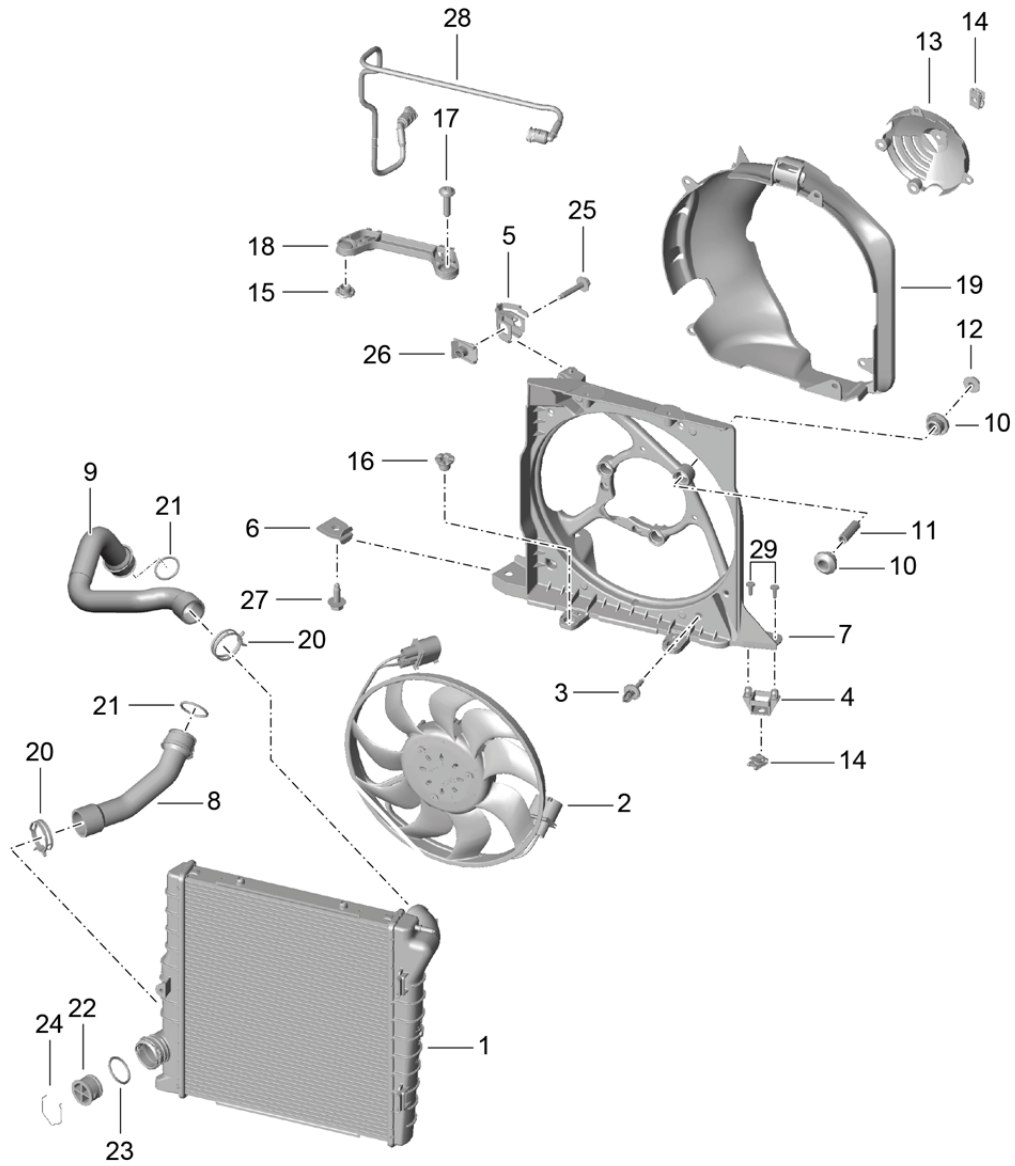

Model: 981-13

Model life 2012>>2016

Model: 981-13 Model life 2012>>2016

Pos	Part Number	Description	Remark	Qty	Model
		Water cooling 2 Radiator Fan			
1	991 106 131 03	Radiator	left	1	
(1)	991 106 132 03	Radiator	right	1	
2	991 624 935 01	Radiator fan Discontinued part		2	
2	991 624 939 01	Radiator fan Discontinued part		2	
2	991 624 939 02	Radiator fan		2	
3	999 591 525 40	Spreader rivet 7,0 X 14,05		18	
4	991 106 755 00	Bracket Discontinued part		2	
4	991 106 755 01	Bracket Discontinued part		2	
4	991 106 755 02	Bracket		2	
4	991 106 755 03	Bracket No longer use the part here		2	
5	991 106 255 02	Cap Assembly aux. material	also use: 999 919 306 01	2	
6	991 106 355 02	Clip		4	
7	991 106 155 02	Console	left	1	
(7)	991 106 156 02	Console	right	1	
8	991 106 625 02	Water hose Return line Short	left	1	
(8)	991 106 626 02	Water hose Return line Short	right	1	
9	991 106 621 02	Water hose Supply Long	left	1	
(9)	991 106 622 02	Water hose Supply Long	right	1	
10	991 624 173 00	Rubber bush Fan		12	
11	991 624 175 03	spacer sleeve Fan		6	
12	999 076 066 09	Hexagon nut M 6		6	
13	991 624 131 02	Cap Fan		1	
14	999 591 499 03	panel nut ST 4,8		2	
15	991 106 331 01	Rubber bush	upper	4	
16	991 106 332 00	Rubber bush	lower	4	
17	999 919 258 01	Screw 6,0 X 25,0		4	
18	991 106 232 01	Bracket		2	
19	991 106 341 00	Air guide	left	1	
(19)	991 106 342 00	Air guide	right	1	
20	999 512 666 09	Hose clamp B 42 X 12		4	
21	996 106 801 02	O-ring		4	
22	991 106 546 01	Bungs		2	
23	996 106 801 05	O-ring		2	
24	997 106 802 00	Spring		2	
25	N 105 728 02	bolt,hex.hd.with shoul.(combi) AM 8 X 50		2	
26	999 591 869 03	panel nut		6