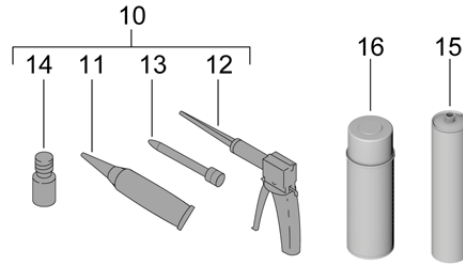

Model: 981-13

Model life 2012>>2016