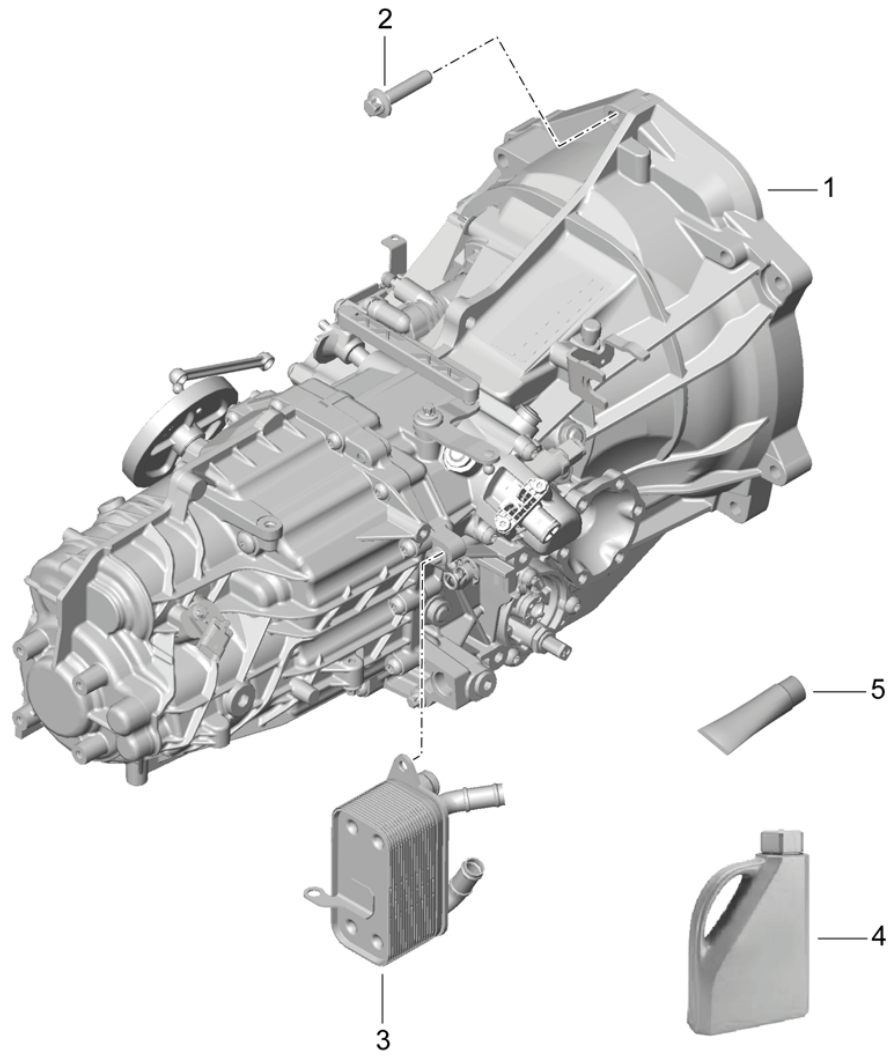

Model: 981-13

Model life 2012>>2016

Model: 981-13 Model life 2012>>2016

Pos	Part Number	Description	Remark	Qty	Model
		Manual gearbox Replacement transmission			G8100,G8120
1	981 300 010 01	Manual gearbox		1	G8100+ PR:480,219
1	981 300 010 X	Manual gearbox		1	G8100+ PR:480,219
1	981 300 020 01	Manual gearbox		1	G8100+ PR:480,220
1	981 300 020 X	Manual gearbox		1	G8100+ PR:480,220
1	981 300 010 21	Manual gearbox		1	G8120+ PR:480,219
1	981 300 010 AX	Manual gearbox D >> - MJ 2014		1	G8120+ PR:480,219
1	981 300 010 23	Manual gearbox D - MJ 2015>>		1	G8120+ PR:480,219
1	981 300 010 CX	Manual gearbox D - MJ 2015>>		1	G8120+ PR:480,219
1	981 300 020 21	Manual gearbox D >> - MJ 2014		1	G8120+ PR:480,220
1	981 300 020 AX	Manual gearbox D >> - MJ 2014		1	G8120+ PR:480,220
1	981 300 020 23	Manual gearbox D - MJ 2015>>		1	G8120+ PR:480,220
1	981 300 020 CX	Manual gearbox D - MJ 2015>>		1	G8120+ PR:480,220
2	999 385 009 01	Hexagon head bolt BM 12 X 1,5 X 55		6	
3		heat exchanger		X	
4	000 043 204 19	Transmission fluid 20 LTR. Container Discontinued part	see illustration: 302-015	X	
4	000 043 305 48	Transmission fluid 20 LTR. Container		X	
5	000 043 024 00	Extreme-pressure grease for shaft 1 tube 80 GR.		X