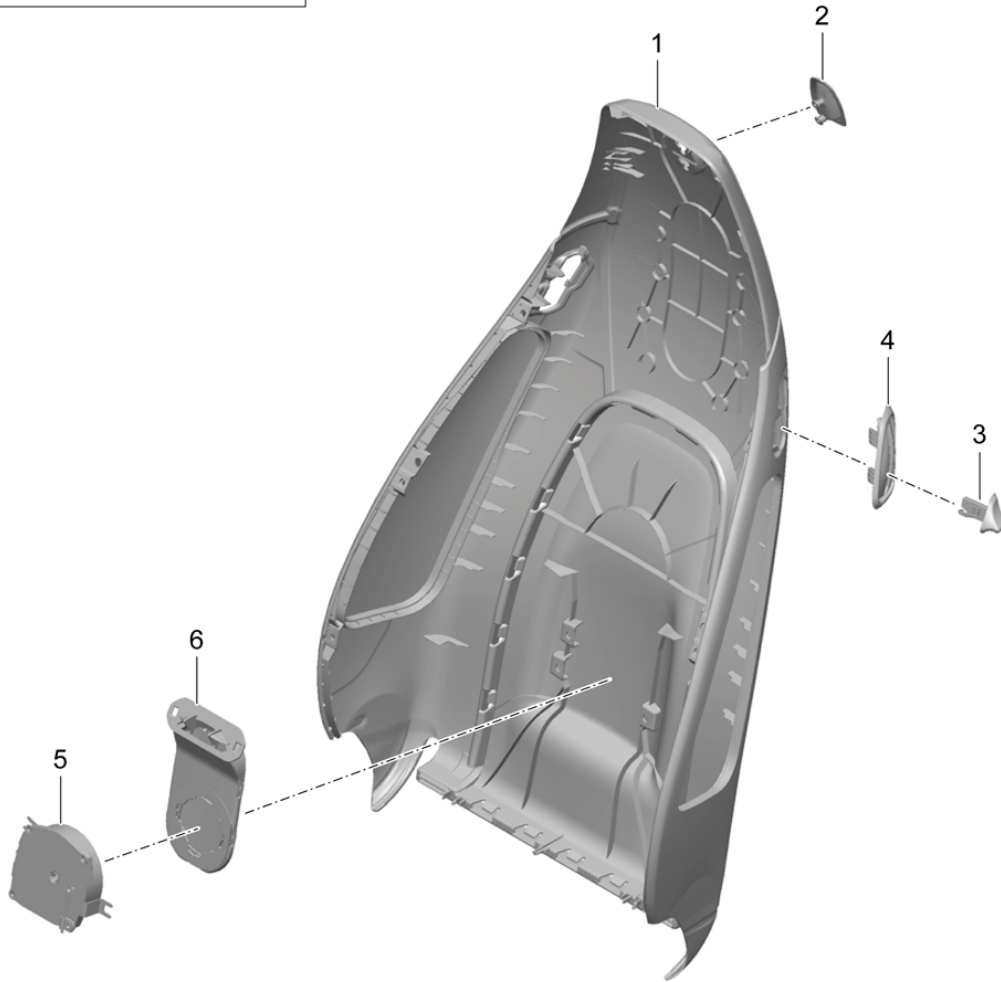

Model: 981-13

Model life 2012>>2016

Model: 981-13 Model life 2012>>2016

Pos	Part Number	Description	Remark	Qty	Model
1	981 521 303 00	Backrest shell sports seat Accessories D - MJ 2012>>	left	1	PR:313,321
(1)	981 521 303 00 1E0 981 521 304 00	Black Backrest shell sports seat D - MJ 2012>>	right	1	PR:314,322
2	981 521 304 00 1E0 991 521 373 00	Black Coat hook Backrest shell D - MJ 2012>>		1	PR:313,314, 321,322
3	991 521 373 00 D20 991 521 623 00	silver grey metallic Actuator button lever for folding backrest D - MJ 2012>>	left	1	PR:313,314, 317,318,321, 322,323,324
(3)	991 521 623 00 V08 991 521 624 00	Galvano silver Actuator button lever for folding backrest D - MJ 2012>>	right	1	PR:313,314, 317,318,321, 322,323,324
4	991 521 624 00 V08 991 521 621 00	Galvano silver Rosette Actuator button lever for folding backrest D - MJ 2012>>	left	1	PR:313,314, 321,322
(4)	991 521 621 00 D20 991 521 622 00	silver grey metallic Rosette Actuator button lever for folding backrest D - MJ 2012>>	right	1	PR:313,314, 321,322
5	991 521 622 00 D20 997 624 337 00	silver grey metallic Electric motor backrest D - MJ 2012>>		1	PR:313,314, 317,318,321, 322,323,324, 541
6	997 521 733 00	Air guide channel backrest D - MJ 2012>>		1	PR:313,314, 317,318,321, 322,323,324, 541