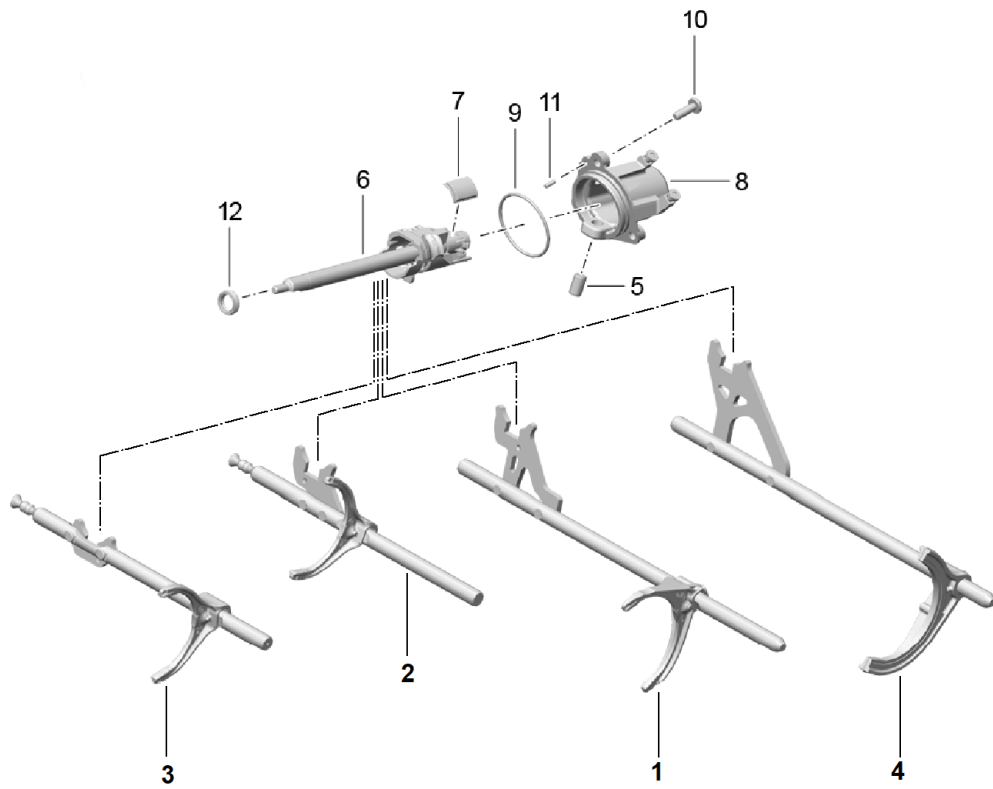

Model: 981-13

Model life 2012>>2016

Model: 981-13

Model life 2012>>2016

Pos	Part Number	Description	Remark	Qty	Model
		Manual gearbox Selector mechanism Shift rods			G8200, G8220
1	981 303 010 00	selector shaft		1	
2	981 303 013 00	1st / 2nd gear selector shaft		1	
3	981 303 015 00	3rd/4th gear selector shaft		1	
4	9A7 311 558 00	5th and 6th gear selector shaft		1	
6	981 303 283 00	Reverse gear Sleeve		1	
7	981 303 121 01	shift rod		1	
8	981 303 321 00	Magnet		1	
9	981 301 063 00	Cover for selector shaft		1	
10	010 409 580	O-ring Cover		1	
11	981 307 850 00	flat round head bolt		3	
12	981 301 801 00	Cylinder pin Cover		1	
13	012 301 457 B	Shaft oil seal		1	
14	012 301 457 C	Shaft oil seal		1	
15	981 303 051 00	flywheel Selector mechanism		1	