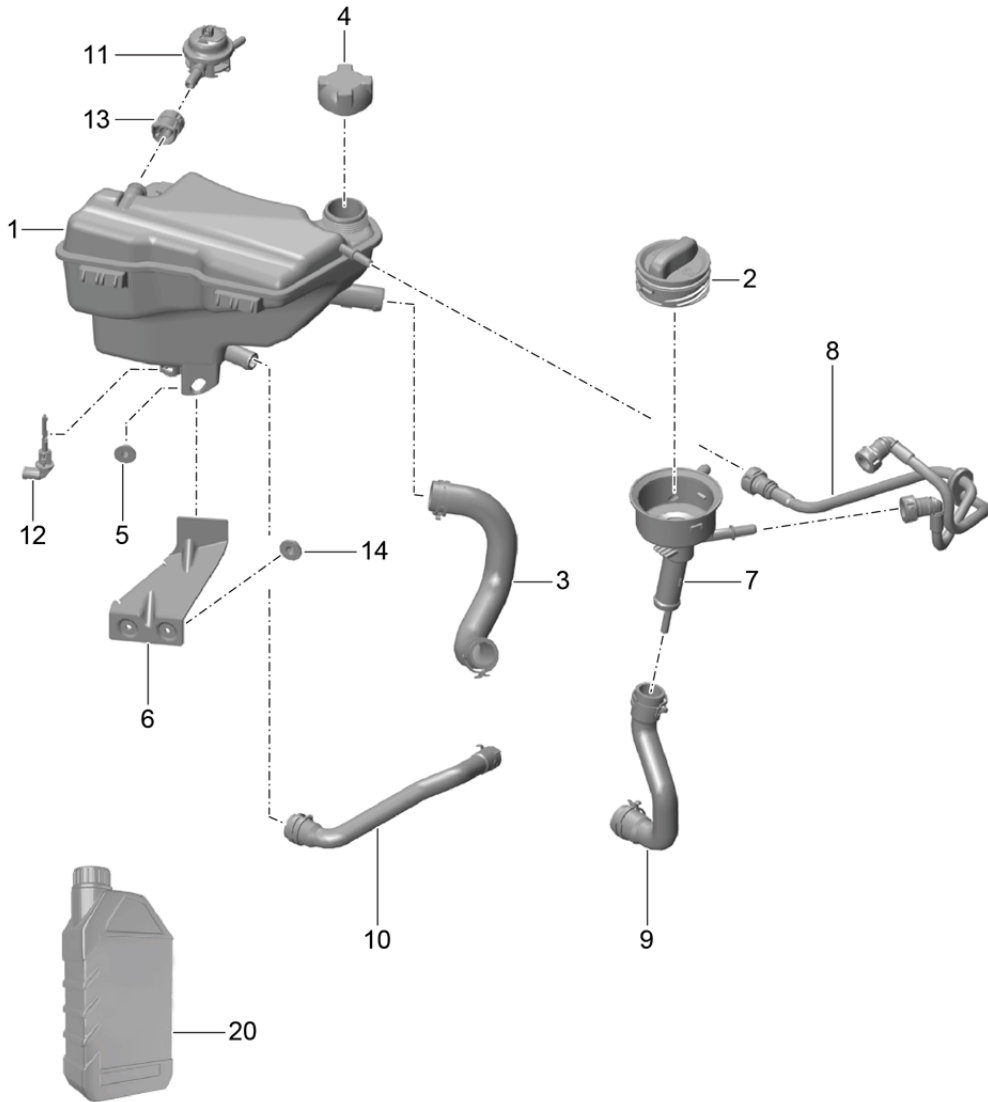

Model: 981-13

Model life 2012>>2016

Model: 981-13 Model life 2012>>2016

Pos	Part Number	Description	Remark	Qty	Model
1	981 106 147 02	Water cooling 3 Water reservoir Oil inlet Water reservoir Discontinued part		1	
1	981 106 147 03	Water reservoir		1	
1	981 106 147 04	Water reservoir		1	
2	981 106 044 03	End cap Coolant F >> A8-DS112 244 Discontinued part		1	
2	981 106 044 04	End cap Coolant		1	
2	981 106 044 05	End cap Coolant F A8-DS112 245>> Discontinued part		1	
2	981 106 044 06	End cap Coolant		1	
3	981 106 270 00	Water hose		1	
4	996 106 447 04	cap for expansion tank Water reservoir		1	
5	999 084 447 01	Hexagon nut M 8		1	
5	PAF 003 923	Hexagon nut M 8		1	
6	981 106 247 02	Bracket Water reservoir Discontinued part		1	
6	981 106 247 03	Bracket Water reservoir		1	
7	981 106 150 04	Cup fuel filler neck Coolant Discontinued part		1	
7	981 106 150 05	Cup fuel filler neck Coolant		1	
8	981 106 288 01	Overflow hose		1	
9	981 106 275 00	Hose Reservoir		1	
10	981 106 267 02	Water hose Discontinued part		1	
10	981 106 267 03	Water hose		1	
11	7P5 121 671	Bleed valve Discontinued part		1	
11	7P5 121 671 A	Bleed valve		1	
12	970 606 503 00	water level sender Coolant		1	
13	999 230 595 40	Coupling		1	
14	999 049 032 40	Hexagon plastic collar nut T6 / 22 X 10,5		3	
15	999 076 071 02	Hexagon nut M 6		2	
20	000 043 301 47	Coolant additive discontinued part	1.0 Ltr.	X	
(20)	000 043 305 15	Coolant additive	1.0 Ltr.	X	
(20)	000 043 301 48	Coolant additive discontinued part	20ltr.	X	
(20)	000 043 305 16	Coolant additive	20ltr.	X	
(20)	000 043 305 64	Cleaning solution	20ltr.	X