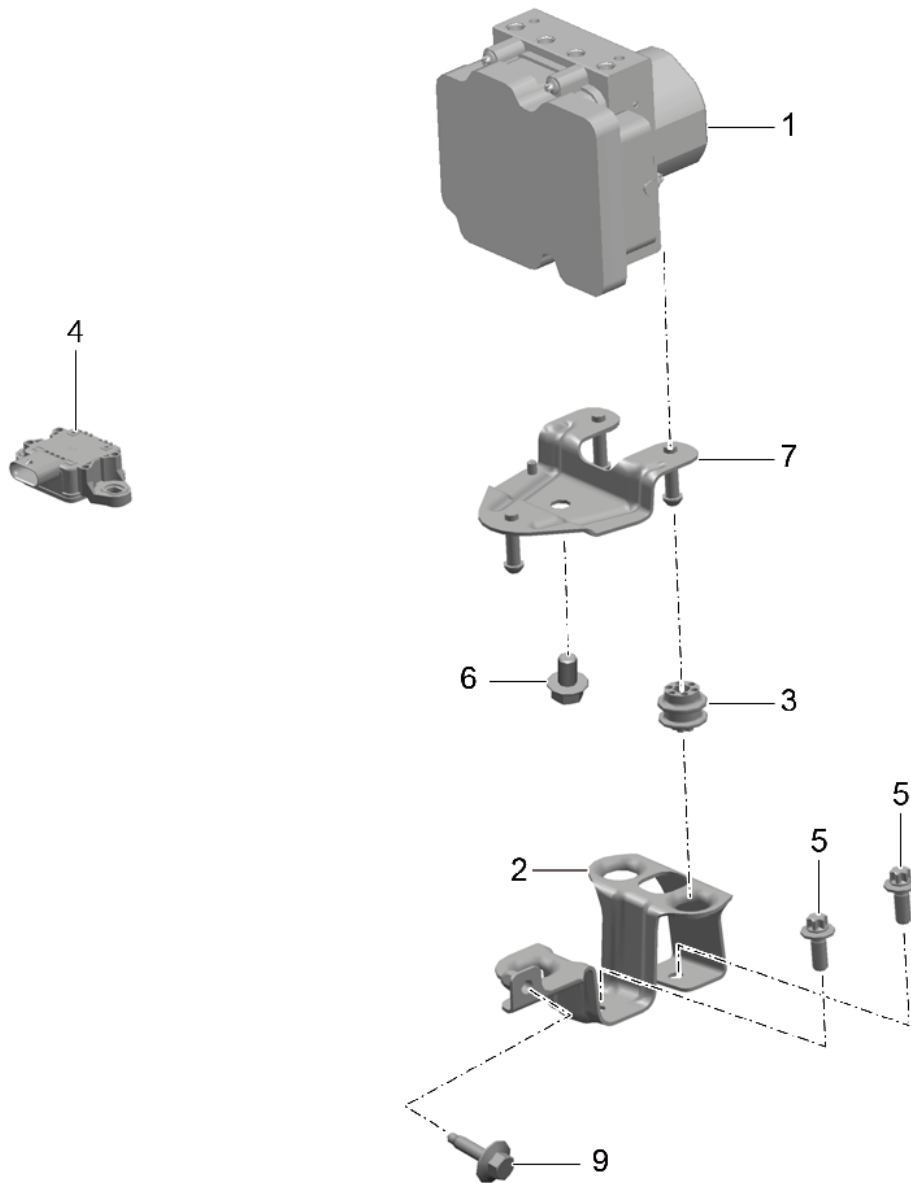

Model: 981-13

Model life 2012>>2016

Model: 981-13

Model life 2012>>2016

Pos	Part Number	Description	Remark	Qty	Model
1	981 355 955 00	Hydraulic unit anti-locking brake syst. -abs- Control		1	
		Hydraulic unit			
		No longer use the part here			
1	981 355 955 01	Hydraulic unit		1	
2	991 355 033 01	Bracket		1	
3	958 355 177 10	Stop buffer		3	
4	991 606 145 02	Sensor		1	
		Discontinued part			
(4)	991 606 145 03	Sensor		1	
5	999 073 556 01	Hexagon bolt		2	
		M 8 X 30			
6	900 378 346 01	Hexagon bolt		1	
		M 10 X 1 X 16			
7	991 355 135 01	Retainer, upper part	upper	1	
9	N 909 995 02	Hex collared bolt		1	
		AM 6 X 25