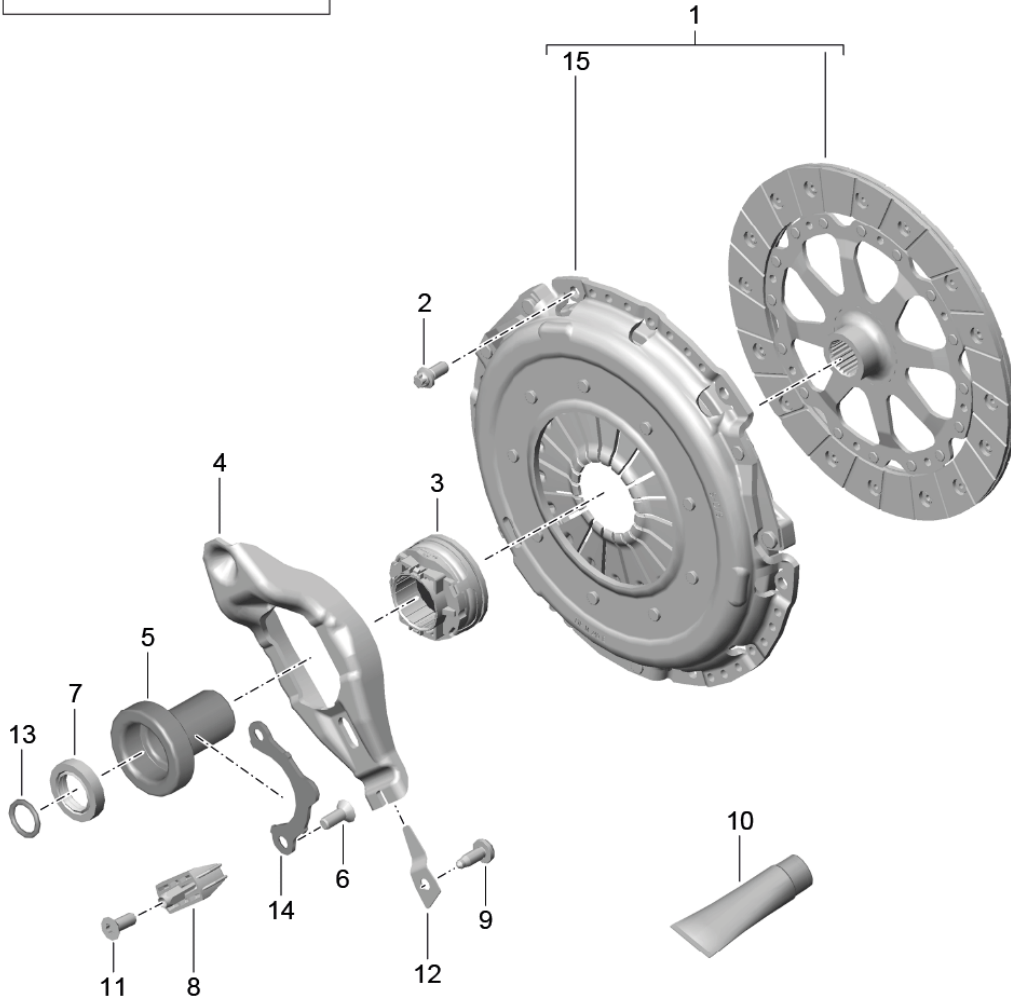

Model: 981-13

Model life 2012>>2016

Pos	Part Number	Description	Remark	Qty	Model
		exhaust system Sport Control			PR:XLF
1	7PP 906 270	Change-over valve		1	
2	981 111 989 00	Bracket Change-over valve		1	PR:XLF,-155
(2)	981 110 320 00	Retainer for exhaust system Change-over valve		1	PR:009,155
-	032 972 821	Clip		1	PR:009,155
-	900 385 041 01	Torx screw Bracket BM 6 X 12		1	PR:009,155
3	928 574 717 05	Molded hose		2	PR:XLF
3	928 574 717 07	Molded hose No longer use the part here		2	PR:XLF
3	9P1 129 487	Molded hose		2	PR:XLF
3	928 574 717 07	Molded hose No longer use the part here		2	PR:009,155
3	9P1 129 487	Molded hose		2	PR:009,155
4	06E 133 794	t-piece		1	PR:480
4	06E 133 794	t-piece		1	PR:250
-	900 918 005 40	Pipe Vacuum line 5,0 X 1,0		X	
5		Vacuum line L = 40MM Not Use		1	
6		Vacuum line L = 225mm		1	
7		Vacuum line L = 900MM Not Use		1	PR:480
7		Vacuum line L = 755mm		1	PR:480
7		Vacuum line L = 810MM Not Use		1	PR:250
7		Vacuum line L = 600mm		1	PR:250
(8)	981 111 049 00	Vacuum line L = 590MM	steel	1	
(8)	981 111 049 01	Vacuum line L = 590MM No longer use the part here	steel	1	
9	3D0 971 939 B	cable terminal 6,00 - 9,00		1	
10	999 507 206 40	Bracket 4,30 / 23,00		2	PR:480
11	N 102 810 02	Bracket 4,30 / 20,00		1	PR:250
12	928 573 729 05	Distributor Fourfold		1	PR:250
(12)	928 573 727 05	Distributor Triple		1	PR:480
-	N 020 904 4	Cable ties		X	

Model: 981-13

Model life 2012>>2016