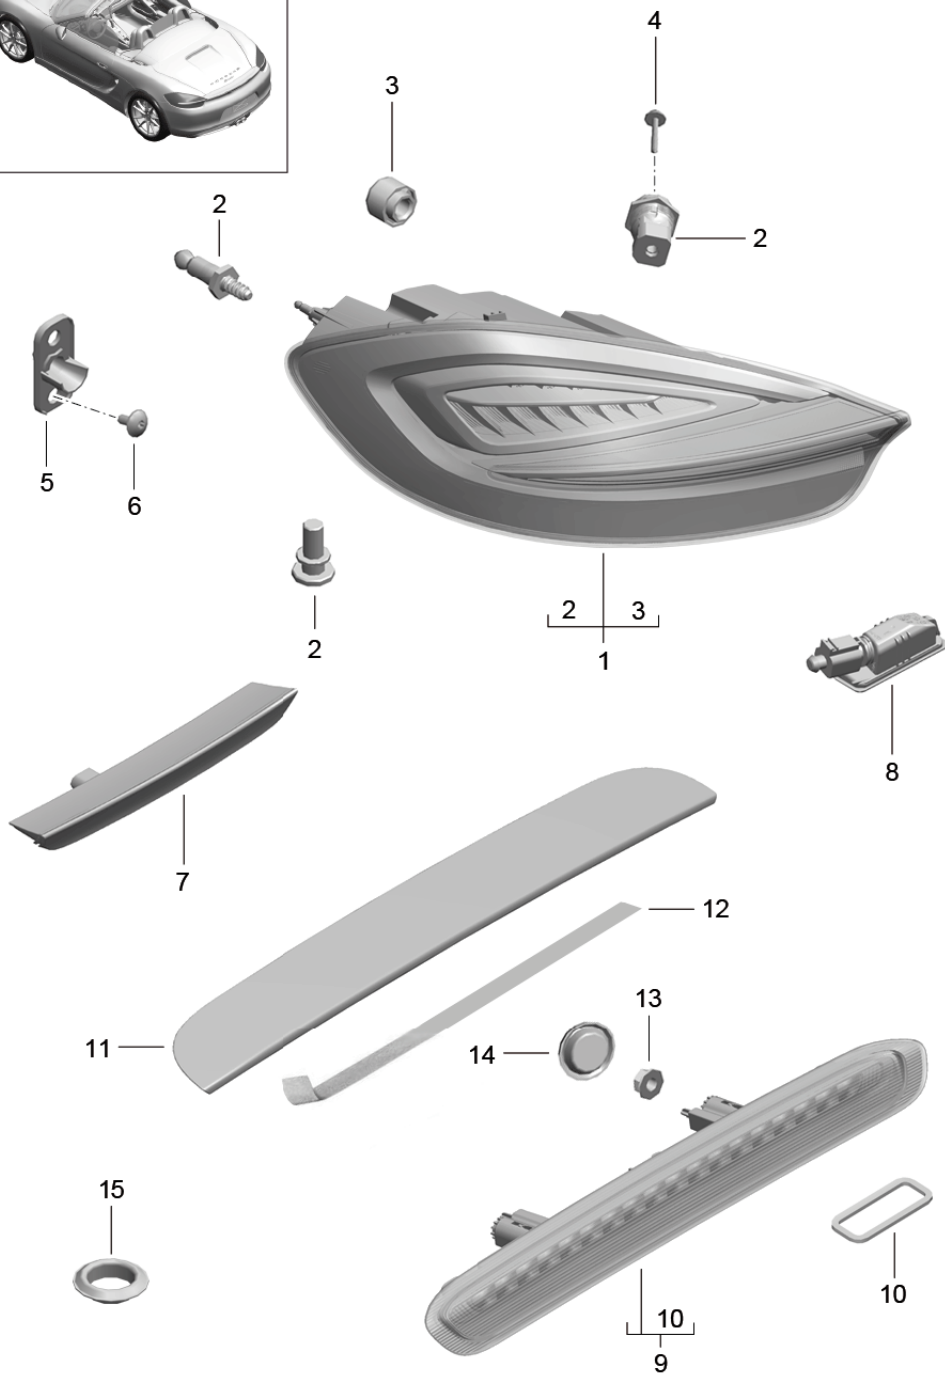

Model: 981-13

Model life 2012>>2016

Pos	Part Number	Description	Remark	Qty	Model
23	981 631 251 00	LED module Position light		1	PR:605
(23)	981 631 252 00	LED module Position light		1	PR:605
24	997 631 297 00	Screw		4	
25	987 631 291 00	Cover cap		2	
26	999 919 246 01	fillister hd. bolt 6,0 X 18,0		6	
(27)	991 631 155 02	Turn signal repeater	left	1	
(27)	991 631 156 02	Turn signal repeater	right	1	
(28)	999 631 138 90	bulb 5 W yellow		2	
29	991 631 331 00	Bulb holder		2	

Model: 981-13

Model life 2012>>2016