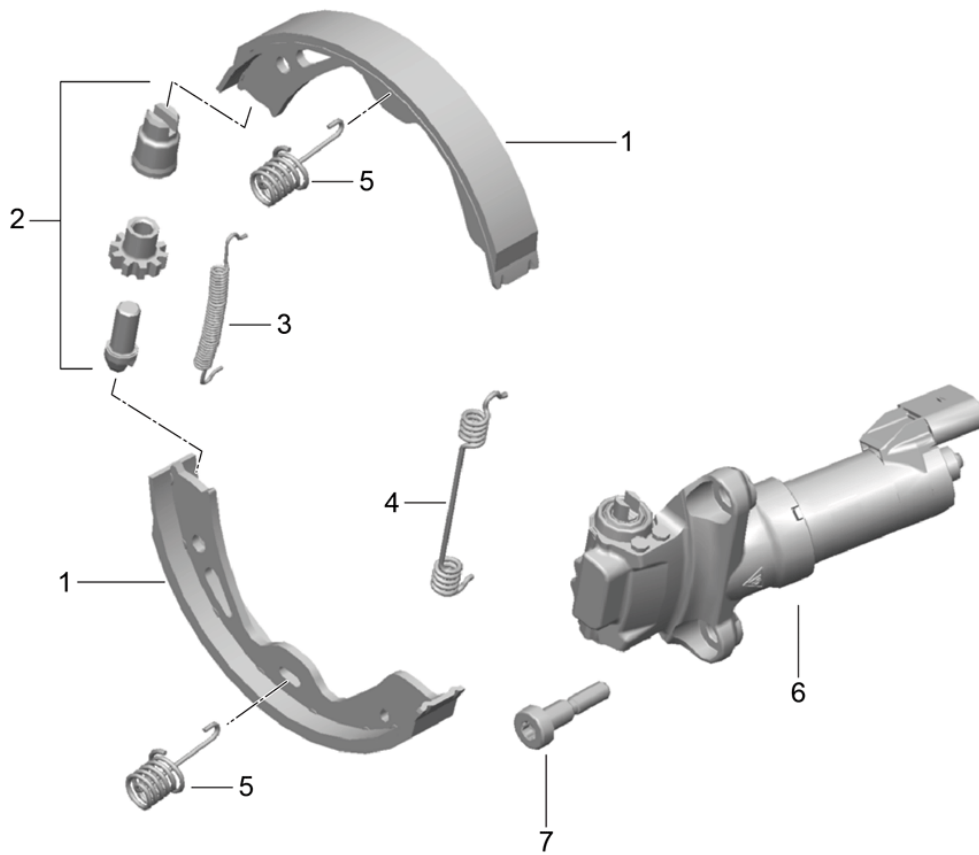

Model: 981-13

Model life 2012>>2016

Model: 981-13 Model life 2012>>2016

Pos	Part Number	Description	Remark	Qty	Model
1	970 352 993 01	Parking brake Brake shoe repair set comprising: 4 X Brake shoe		1	
(1)	970 352 993 02	also use: Fasteners Discontinued part Brake shoe repair set comprising: 4 X Brake shoe		1	
1	298 698 533	also use: Fasteners Discontinued part Brake shoe repair set comprising: 4 X Brake shoe		1	
2	993 352 071 00	Fasteners adjustment screw Discontinued part		2	
(2)	298 609 723	adjustment screw		2	
3	997 352 721 01	tension spring Discontinued part		2	
(3)	298 609 717	tension spring		2	
4	970 352 723 00	tension spring		2	
5	997 352 741 02	Pressure spring Discontinued part		4	
(5)	298 609 583	Pressure spring		4	
6	970 352 092 05	Servomotor	left	1	
(6)	970 352 091 05	Servomotor	right	1	
7	999 073 452 01	Screw M 8 X 38		4