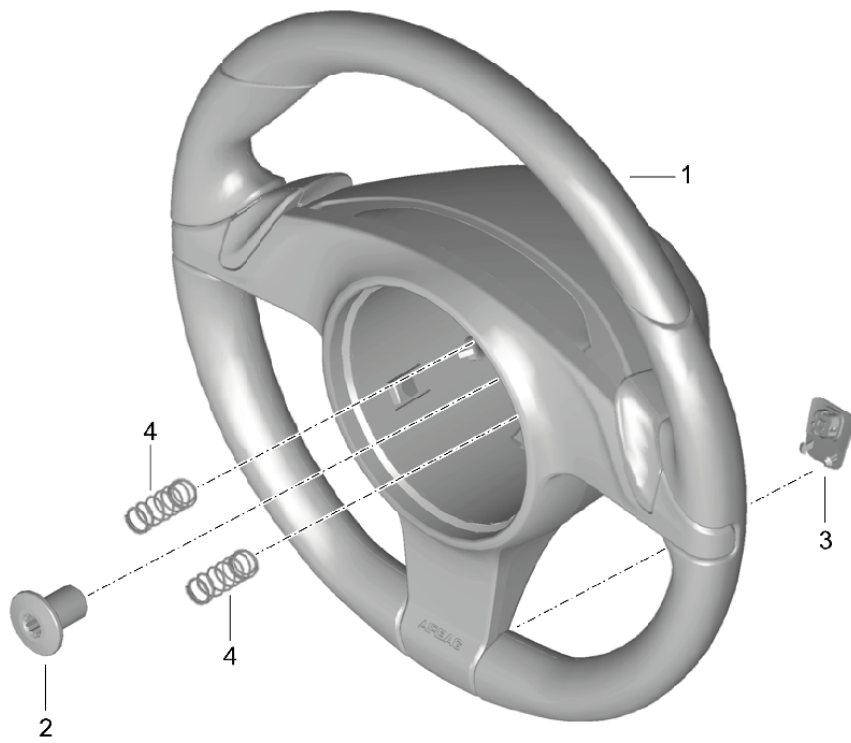

Model: 981-13

Model life 2012>>2016