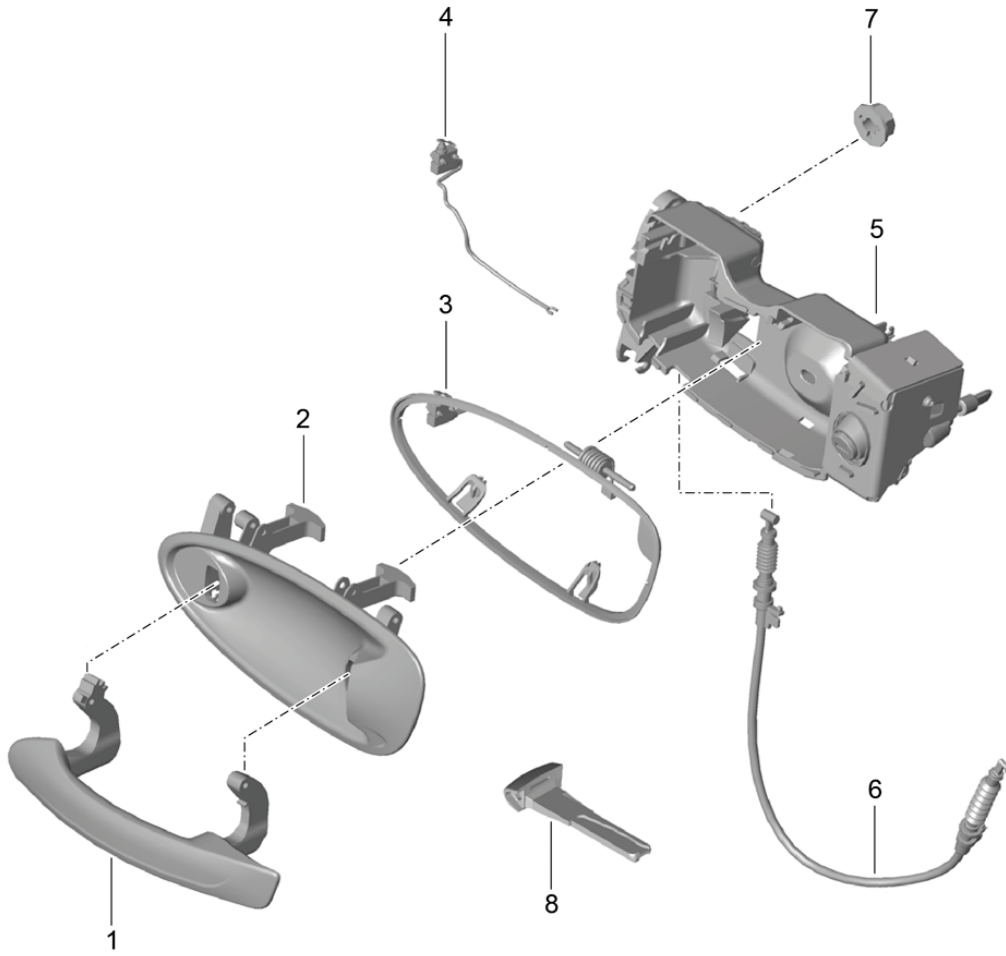

Model: 981-13

Model life 2012>>2016

Model: 981-13 Model life 2012>>2016

Pos	Part Number	Description	Remark	Qty	Model
1	991 537 613 02	Door handle Door handle Basic primed	left	1	
(1)	991 537 614 02	Door handle Basic primed	right	1	
1	991 537 613 03	Door handle 'Keyless Entry (KESSY)' primed	left	1	PR:625
(1)	991 537 614 03	Door handle 'Keyless Entry (KESSY)' primed	right	1	PR:625
2	981 537 645 02	Handle liner primed	left	1	
(2)	981 537 646 02	Handle liner primed	right	1	
3	981 537 445 01	Assembly kit	left	1	
(3)	981 537 446 01	Assembly kit	right	1	
4	991 613 171 00	Micro switch Basic		1	
(4)	991 613 181 00	Micro switch 'Keyless Entry (KESSY)'		1	PR:625
5	981 538 911 02	Bracket Door handle, exterior	left lhd	1	PR:098
		with: Lock cylinders UND 1 ERSATZSCHLÜSSEL Vehicle Ident. No. Indicate			
(5)	981 537 064 01	Bracket Door handle, exterior Without lock cylinder	right lhd	1	PR:098
(5)	981 538 912 02	Bracket Door handle, exterior	right rhd	1	PR:099
		with: Lock cylinders And two spare keys Vehicle Ident. No. Indicate			
(5)	981 537 063 01	Bracket Door handle, exterior Without lock cylinder	left rhd	1	PR:099
6	991 537 419 00	Bowden cable		2	
7	900 380 015 01	Door handle, exterior Hexagon nut M 6		2	
8	958 538 916 00	emergency key with stipulated lock number State lock number		X	
9	991 537 723 01	Door handle 'Keyless Entry (KESSY)' strip primed D - MJ 2014>>	left	1	PR:625
(10)	991 537 724 01	Door handle 'Keyless Entry (KESSY)' strip primed D - MJ 2014>>	right	1	PR:625