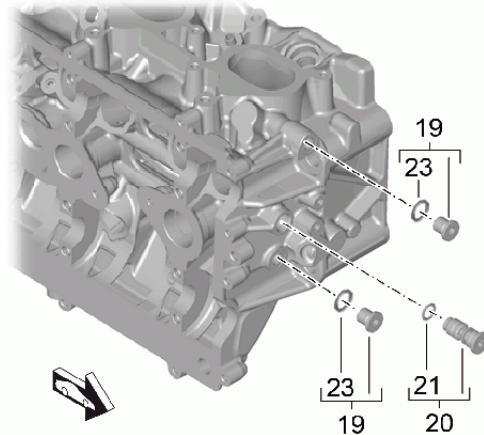

Model: 981-13

Model life 2012>>2016

Model: 981-13

Model life 2012>>2016

Pos	Part Number	Description	Remark	Qty	Model
1	9A1 105 308 02	Cylinder head Accessories Valves throttle control element		2	
2	900 331 057 40	VVS O-ring		2	
3	9A1 105 304 03	VVS 11,2 X 2,65 throttle control element		2	
3	9A1 105 304 04	NVS No longer use the part here throttle control element		2	
4	999 707 446 40	NVS O-ring		2	
5	9A1 105 314 02	NVS 18,0 X 2,5 Inlet valve		12	A122
(5)	9A1 105 312 02	Inlet valve		12	A123
6	9A1 105 324 02	exhaust valve		12	A122
(6)	9A1 105 322 02	exhaust valve		12	A123
7	948 105 151 01	spring disc	lower	12	A122
7	9A1 105 151 00	Intake spring disc	lower	12	A123
8	996 105 115 52	Intake Valve stem seal		24	
9	948 105 094 00	1 set of valve springs		12	A122
(9)	9A1 105 110 01	Intake 1 set of valve springs		12	A123
10	948 105 150 01	Intake spring disc	upper	12	A122
10	9A1 105 350 00	No longer use the part here spring disc	upper	12	A122
(10)	9A1 105 150 00	Intake spring disc	upper	12	A123
11	996 105 123 52	Intake cotter, split		48	
12	948 105 153 01	Exhaust spring disc	lower	12	
13	9A1 105 180 01	Valve spring		12	A122
(13)	9A1 105 181 00	Exhaust Valve spring		12	A123
14	996 105 121 54	Exhaust spring disc	upper	12	
14	9A1 105 121 00	No longer use the part here spring disc	upper	12	
15	900 385 112 01	Exhaust Torx screw		8	
15	999 073 650 01	M 5 X 12 No longer use the part here Torx screw	M5X12	1	
16	999 063 038 01	sealing plug		2	
17	900 123 111 21	M 14 X 1,5 X 15 seal ring		2	
18	999 063 035 02	14,0 X 18,0 sealing plug		3	
(18)	999 063 035 02	M 8 X 1,0 Cyl. 1 - 3 sealing plug		4	
19	999 063 037 01	M 8 X 1,0 Cyl. 4 - 6 sealing plug		6	A122