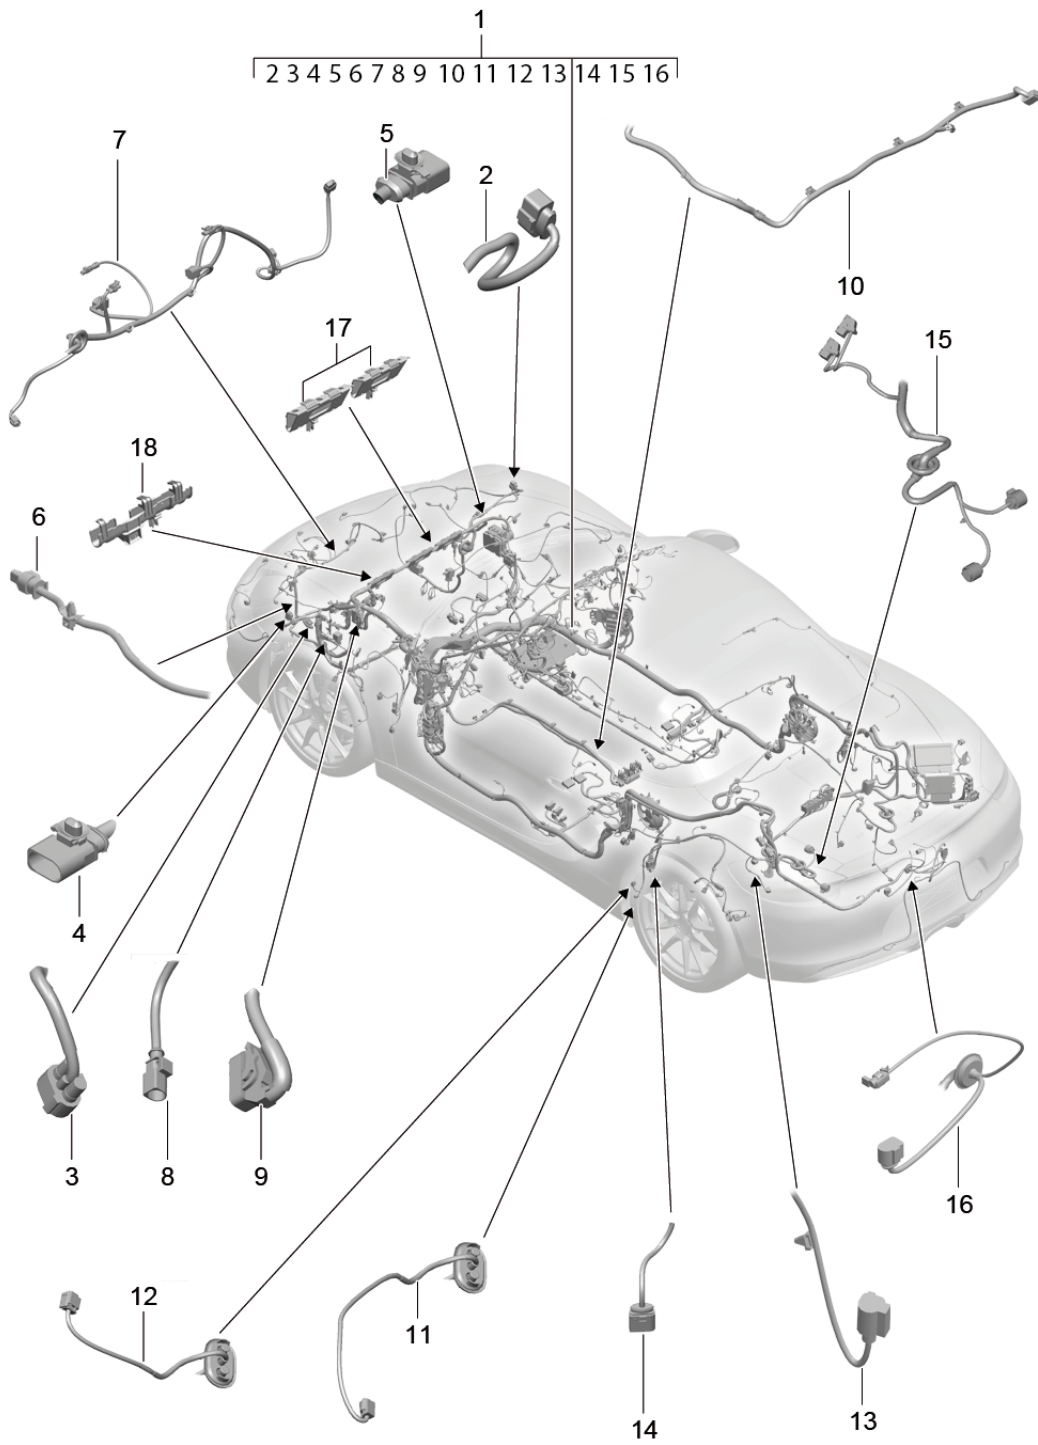

Model: 981-13

Model life 2012>>2016

Model: 981-13

Model life 2012>>2016

Pos	Part Number	Description	Remark	Qty	Model
1	981 612 901 00	Wiring looms Passenger compartment and part section wiring harness Wire set		1	
2	991 612 920 00	Passenger compartment * Part number must be ordered * manually by indicating * vehicle ID number. Wire set	left right	1	
3	991 612 921 00	part section wiring harness Headlights modify in workshop Wire set	left right	1	
4	991 612 922 00	Fan Radiator modify in workshop Wire set	left front	1	PR:-625
5	991 612 937 00	part section wiring harness Connection point Trim modify in workshop Wire set	right front	1	
6	991 612 923 00	part section wiring harness Sensor Airbag and modify in workshop Wire set	front left right	1	
7	991 612 924 00	part section wiring harness Front end modify in workshop Wire set	lhd	1	PR:098,-456
(7)	991 612 938 00	part section wiring harness Front end modify in workshop Wire set	rhd	1	PR:099,-456
8	991 612 926 00	part section wiring harness Connection point Front axle and modify in workshop Wire set	left right	2	
9	991 612 940 00	part section wiring harness Control unit Hydraulic unit modify in workshop Wire set		1	
10	991 612 925 00	part section wiring harness Control unit tyre pressure control system modify in workshop Wire set		1	PR:482,483
12	991 612 928 00	part section wiring harness Aerial tyre pressure control system Wheel housing	rear left right	1	PR:482,483