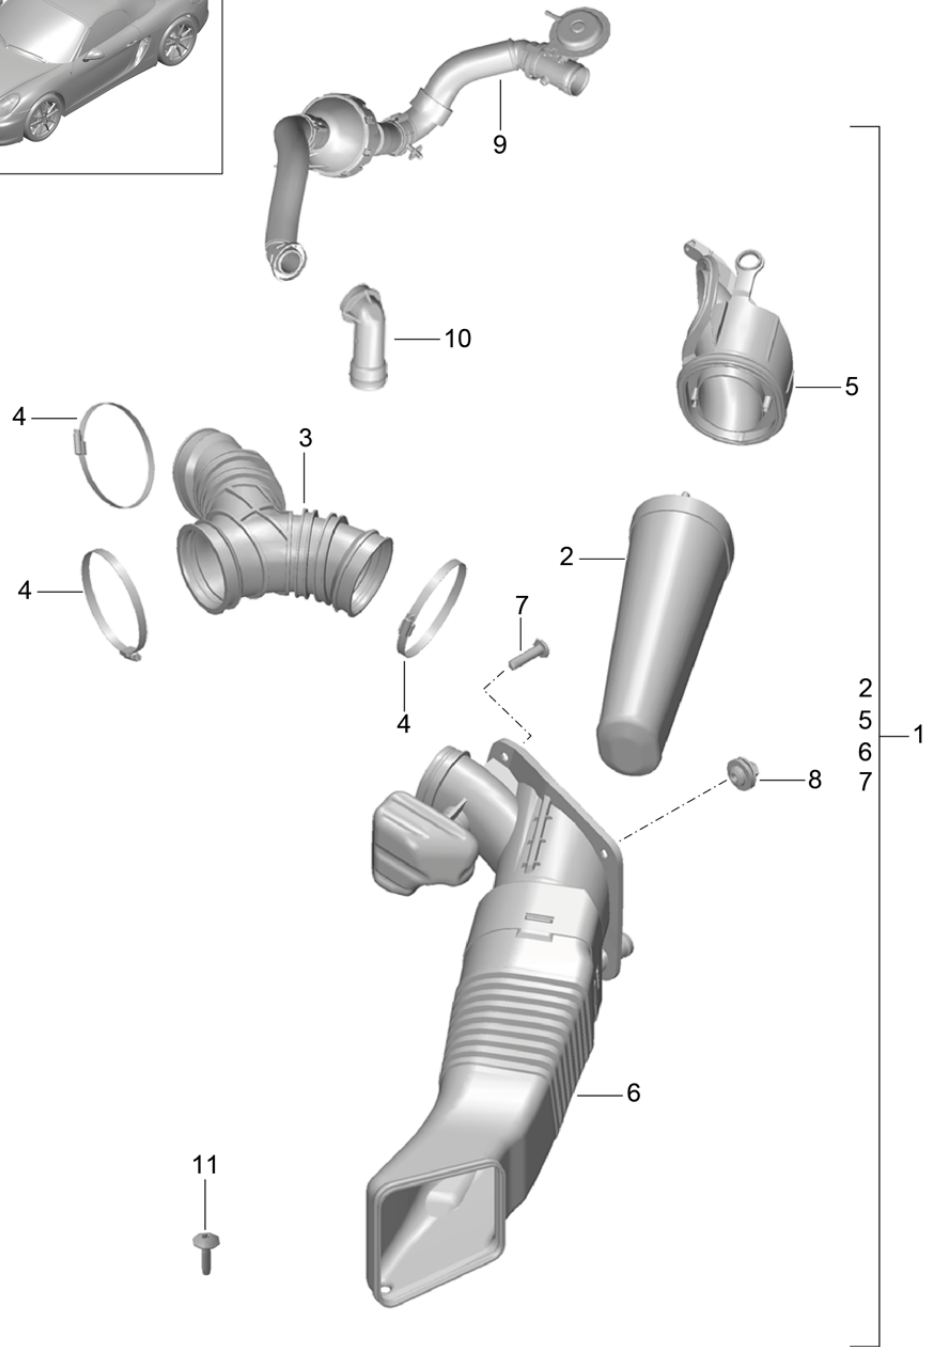

Model: 981-13

Model life 2012>>2016

Model: 981-13 Model life 2012>>2016

Pos	Part Number	Description	Remark	Qty	Model
1	981 110 021 01	Air filter Air filter Discontinued part	left	1	
1	981 110 021 02	Air filter D >> - MJ 2013	left	1	
1	981 110 021 03	Air filter D - MJ 2014>>	left	1	
(1)	981 110 022 01	Air filter Discontinued part	right	1	PR:-155
(1)	981 110 022 02	Air filter D >> - MJ 2013	right	1	PR:-155
(1)	981 110 022 03	Air filter D - MJ 2014>>	right	1	PR:-155
(1)	981 110 024 01	Air filter	right	1	PR:155
2	981 110 130 00	Air filter element		2	
3	981 110 270 00	Air guide		1	
4	N 024 508 5	Hose clamp		3	
5	981 110 133 00	Tube	left	1	
(5)	981 110 134 00	Tube	right	1	
6	981 110 211 02	Air filter housing D >> - MJ 2013	left	1	
6	981 110 211 03	Air filter housing D - MJ 2014>>	left	1	
(6)	981 110 212 02	Air filter housing D >> - MJ 2013	right	1	PR:-155
(6)	981 110 212 03	Air filter housing D - MJ 2014>>	right	1	PR:-155
(6)	981 110 214 01	Air filter housing	right	1	PR:155
7	999 919 237 00	fillister hd. bolt 5 X 20		6	
8	999 084 136 01	Hexagon nut with: Grommet M 6		8	
9	981 110 028 00	Line Diaphragm		1	PR:155
10	991 110 282 03	connection piece		1	PR:155
11	N 907 321 03	Hexagon socket oval head bolt 4,0 X 16,0		2