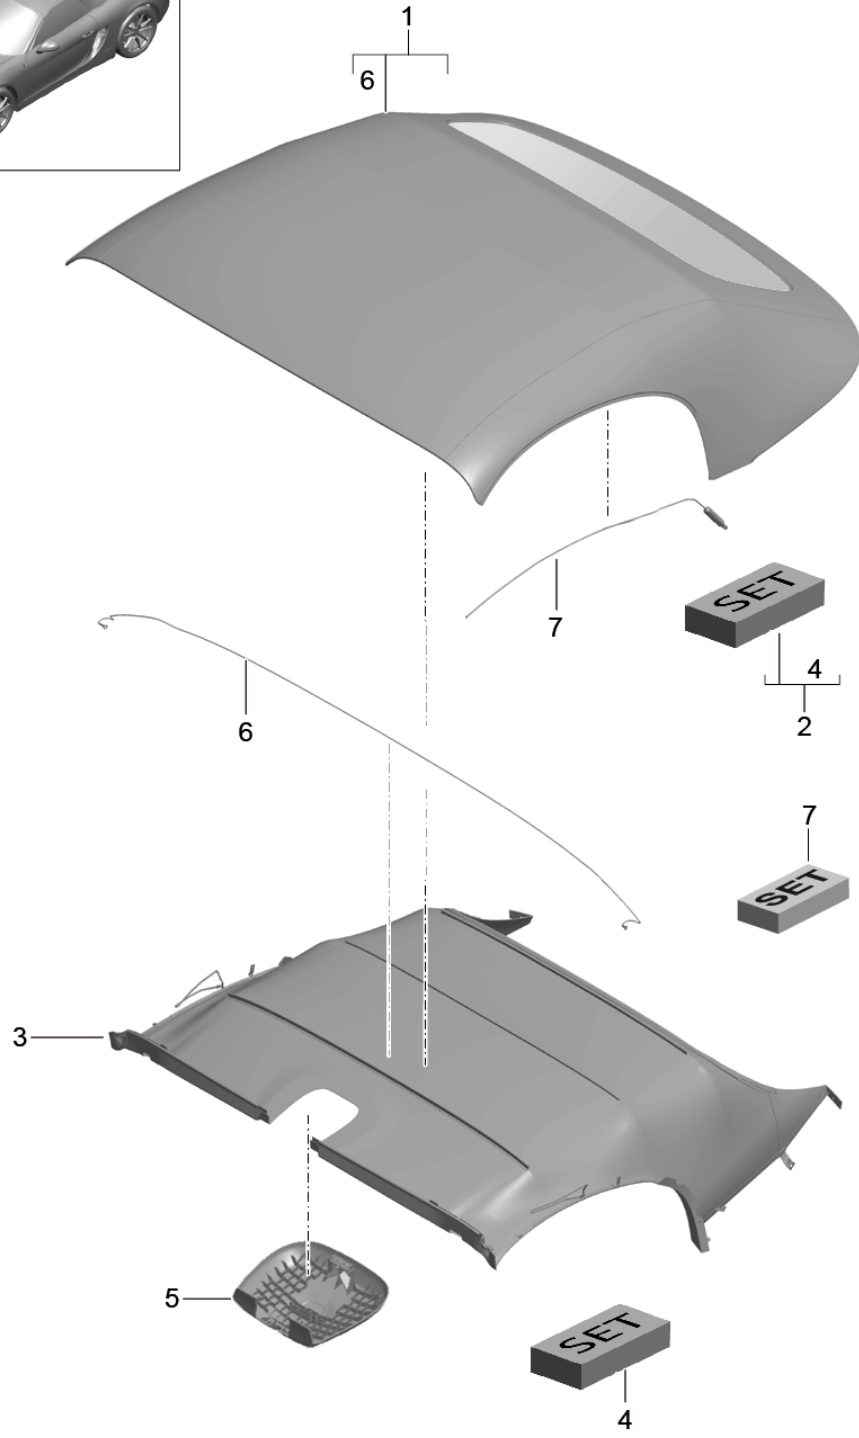

Model: 981-13 Model life 2012>>2016

Pos	Part Number	Description	Remark	Qty	Model
(1)	997 559 211 02	inscriptions/lettering Decorative fittings Porsche crest D >> - MJ 2013 Discontinued part	front	1	
(1)	991 559 211 00	Porsche crest D - MJ 2014>>	front	1	
2	991 559 215 01	Underlay		1	
2	991 559 215 02	Underlay		1	
3	999 591 423 03	Tapping nut 3,0		2	
4	981 559 233 00	inscription *Porsche*		1	
(4)	991 559 235 90	Galvano silver inscription *PORSCHE*		1	PR:011
(4)	991 559 235 91	Black D - MJ 2015>> inscription *PORSCHE*		1	PR:011,089
5	981 559 237 01	Black HOCHGLANZ D - MJ 2015>> inscription *Boxster*		1	
(5)	981 559 237 02	Galvano silver inscription *BOXSTER*		1	PR:011
(5)	981 559 237 03	Black D - MJ 2015>> inscription *BOXSTER*		1	PR:011,089, -498
6	981 559 243 01	Black High gloss D - MJ 2015>> inscription *S*		1	
7	981 559 261 01	Galvano silver inscription *GTS*		1	PR:011
(7)	981 559 261 02	Black D - MJ 2015>> inscription *GTS*		1	PR:011,089, -498
10	991 559 443 00	Black High gloss D - MJ 2015>> Decorative film for door *GTS*		1	PR:011
20	999 911 756 41	Adhesive film D - MJ 2015>>		1	

Model: 981-13

Model life 2012>>2016