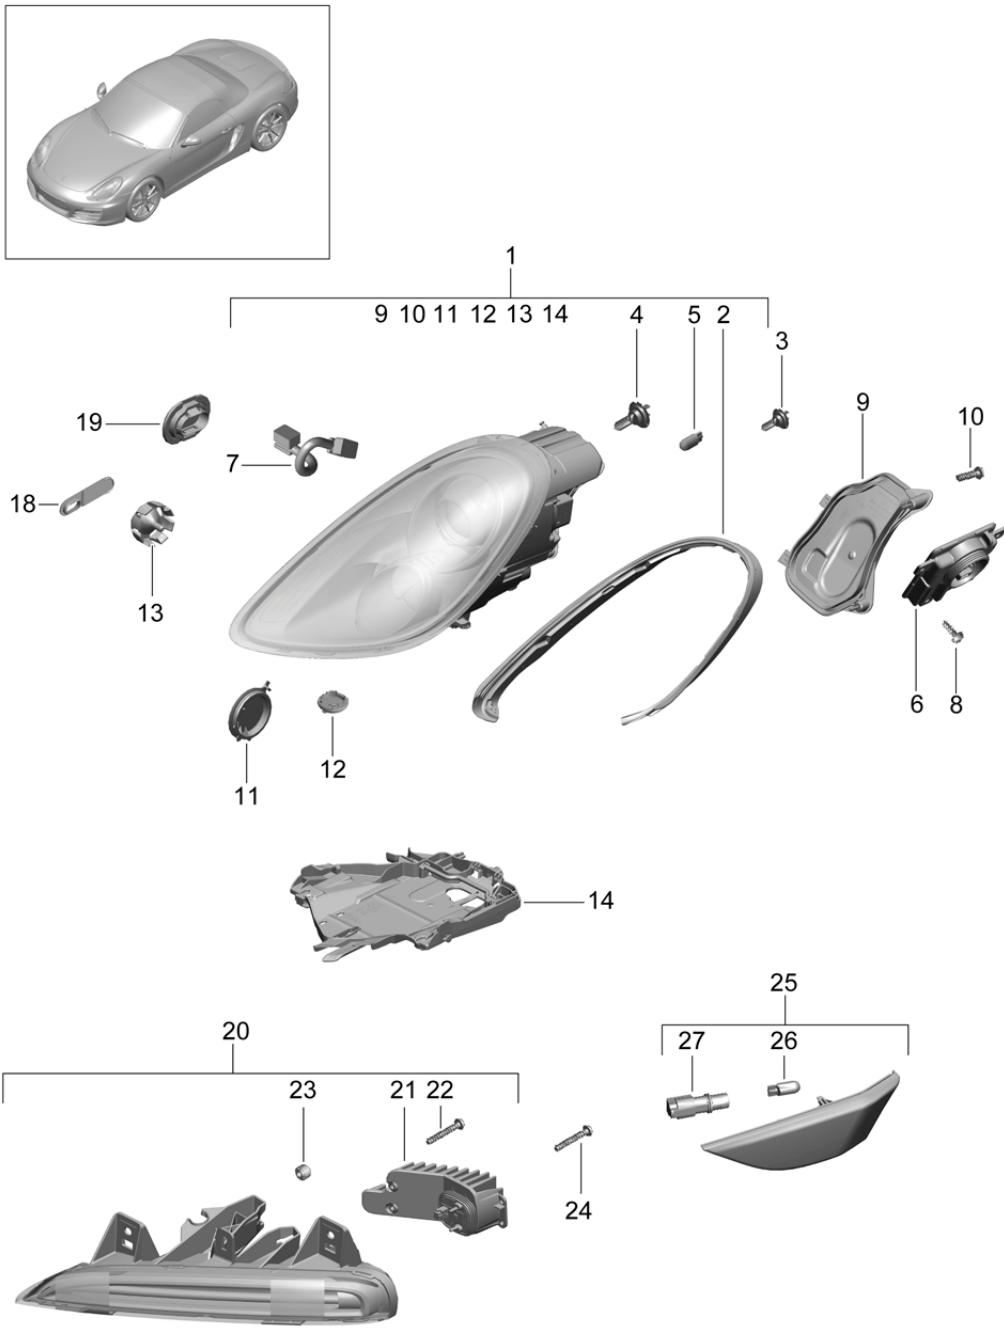

Model: 981-13

Model life 2012>>2016

Model: 981-13 Model life 2012>>2016

Pos	Part Number	Description	Remark	Qty	Model
-		Headlights Additional headlight Turn signal indicator side marker light Turn signal repeater Headlights			PR:601
		without:			
		Control unit			
(1)	981 631 221 04	Headlights	left	1	
(1)	981 631 222 04	Headlights	right	1	
(1)	981 631 223 04	Headlights	left	1	PR:492
(1)	981 631 224 04	Headlights	right	1	PR:492
2	981 631 315 00	Seal	left	1	
(2)	981 631 316 00	Seal	right	1	
3	999 631 071 90	Gas discharge lamp DLS		2	
4	999 631 133 91	Halogen bulb H 7		2	
5	999 631 305 90	bulb HY21W		2	
6	8K0 941 597 F	Control unit for gas discharge lamp		2	
7	981 631 323 00	Cable		2	
8	999 919 159 09	fillister hd. bolt 4,0 X 12,0		6	
9	981 631 311 00	Protective hood	left	1	
(9)	981 631 312 00	Protective hood	right	1	
10	991 631 377 00	Screw		8	
11	991 631 313 00	Protective hood High beam and Turn signal indicator ventilation valve		4	
12	997 631 267 01	ventilation valve		2	
14	981 631 201 00	Mounting for main beam headl.	left	1	
(14)	981 631 202 00	Mounting for main beam headl.	right	1	
18	993 631 170 03	Bungs		6	
-		Additional headlight			
20	981 631 151 03	Additional headlight	left	1	PR:605
(20)	981 631 152 03	Additional headlight	right	1	PR:605
21	981 631 251 00	LED module Position light		1	PR:605
(21)	981 631 252 00	LED module Position light		1	PR:605
22	997 631 297 00	Screw		4	
23	987 631 291 00	Cover cap		2	
24	999 919 246 01	fillister hd. bolt 6,0 X 18,0		6	
(25)	991 631 155 02	Turn signal repeater	left	1	
(25)	991 631 156 02	Turn signal repeater	right	1	
(26)	999 631 138 90	bulb 5 W yellow		2	
27	991 631 331 00	Bulb holder		2