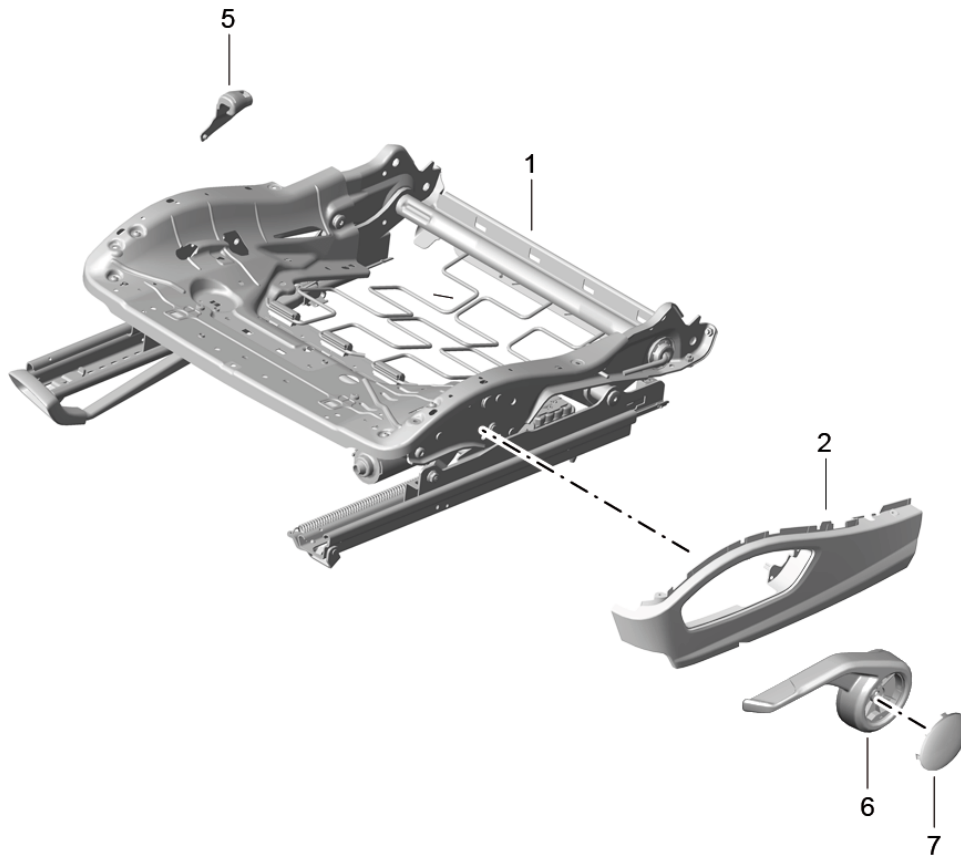

Model: 981-13

Model life 2012>>2016

Model: 981-13 Model life 2012>>2016

Pos	Part Number	Description	Remark	Qty	Model
1	981 521 201 00	Seat frame Sports seat Plus Accessories repair set seat occupied recognition Trim for switch	left	1	PR:317
(1)	981 521 202 00	Seat frame Sports seat Plus Manually	right	1	PR:318
(1)	991 521 201 01	Seat frame Sports seat Plus Electric	left	1	PR:321,323, -IY2
1	9P1 881 105 G	with: Memory D >> - MJ 2015 Seat frame (electrically adjustable)	left	1	PR:321,323, IY2
(1)	991 521 202 01	sports seat Electric with: Memory Seat frame Sports seat Plus Electric	right	1	PR:322,324, -IY2
(1)	9P1 881 106 G	with: Memory D >> - MJ 2015 Seat frame (electrically adjustable)	right	1	PR:322,324, IY2
2	991 521 325 00	sports seat Electric with: Memory Trim for switch Sports seat Plus	left	1	PR:321,323
(2)	991 521 325 00 D20	silver grey metallic			
(2)	991 521 326 00	Trim for switch Sports seat Plus	right	1	PR:322,324
(2)	991 521 326 00 D20	silver grey metallic			
(2)	981 521 325 00	Trim for switch Sports seat Plus	left	1	PR:313,317
(2)	981 521 325 00 1E0	Black Metallic			
(2)	981 521 326 00	Trim for switch Sports seat Plus	right	1	PR:314,318
5	981 521 326 00 1E0	Black			
5	991 521 612 00	Protective plate Belt latch Seat frame		1	PR:314,318, 322,324,560
6	981 521 627 00	Front seat Actuating lever Height adjustment Seat frame		1	PR:313,317
(6)	981 521 627 00 1E0	Black			
(6)	981 521 628 00	Actuating lever Height adjustment Seat frame		1	PR:314,318