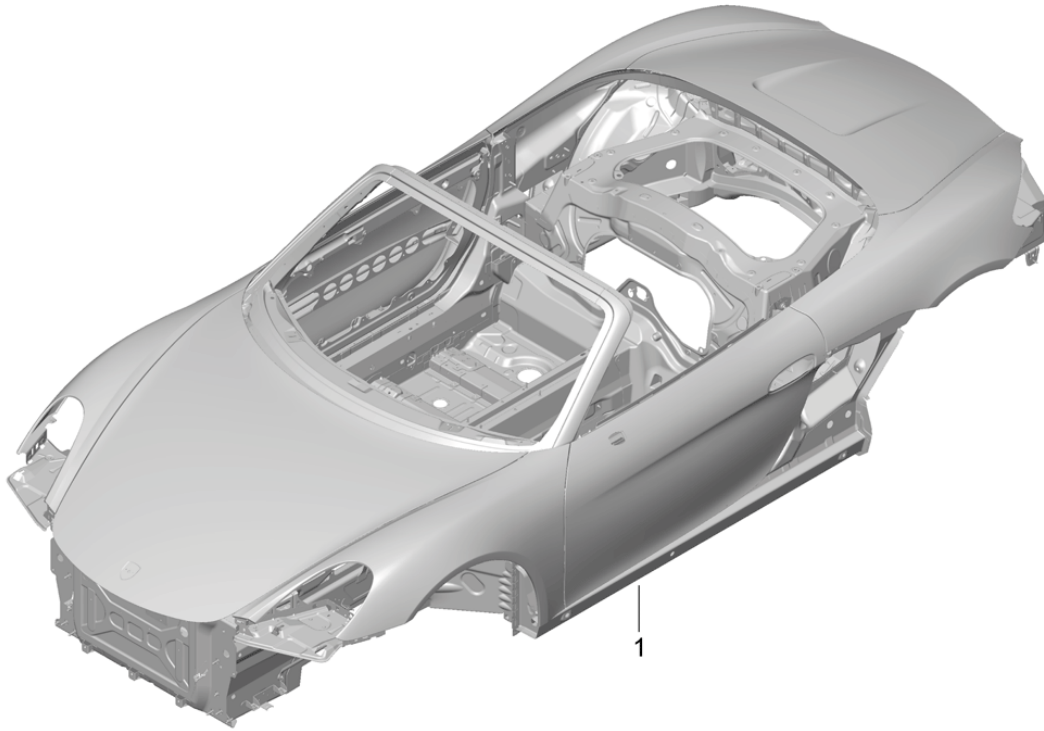

Model: 981-13

Model life 2012>>2016