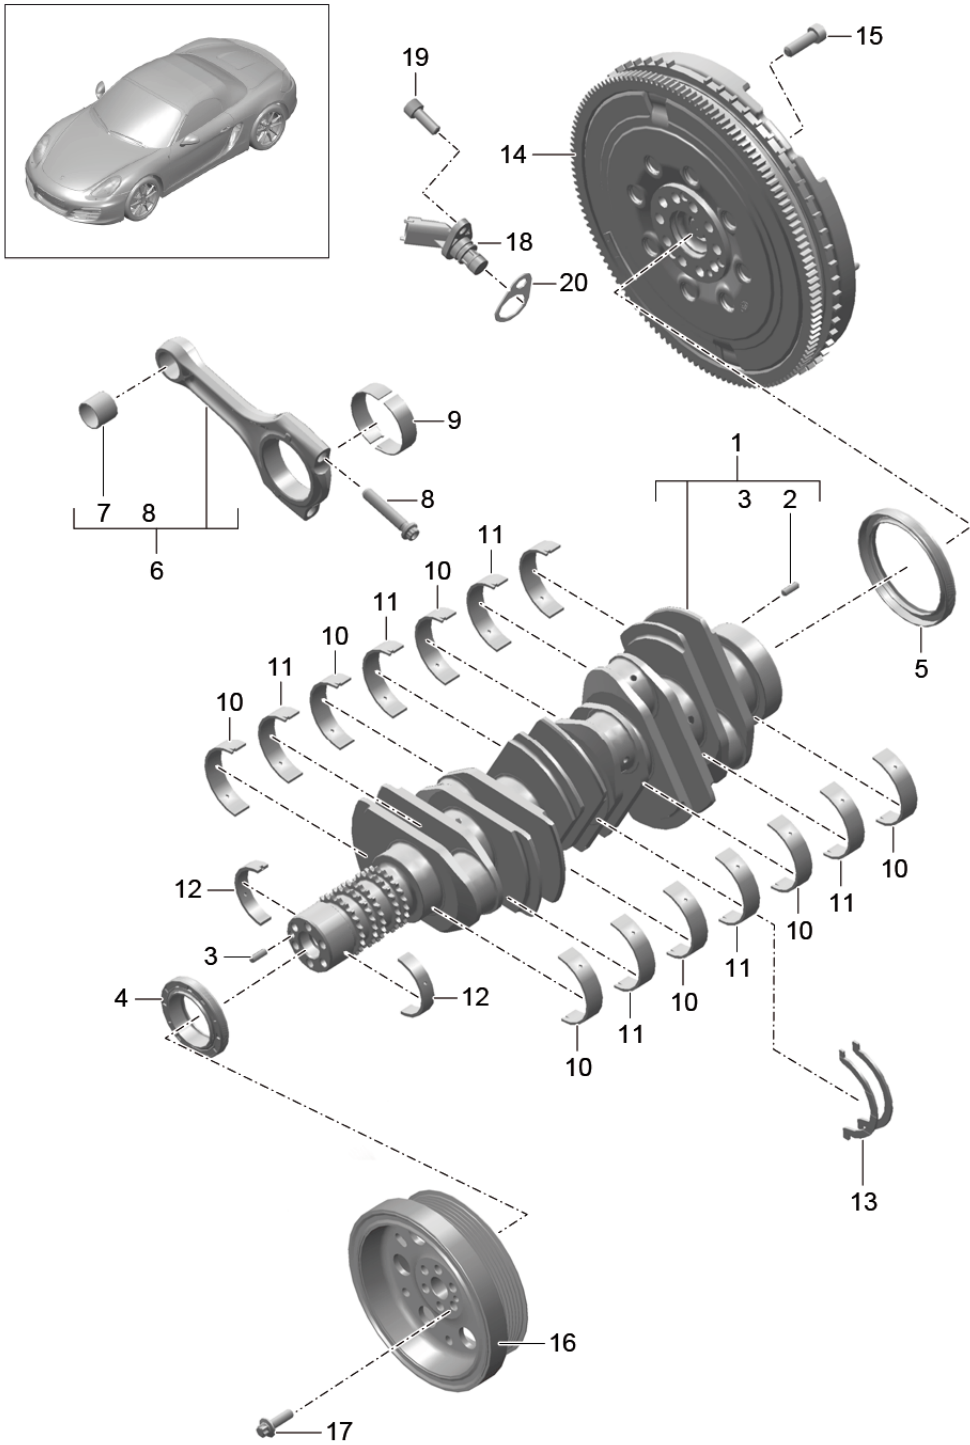

Model: 981-13

Model life 2012>>2016

Model: 981-13 Model life 2012>>2016

Pos	Part Number	Description	Remark	Qty	Model
1	9A1 102 077 20	Crankshaft Crankshaft Hub 77,5		1	A123
(1)	9A1 102 072 00	Crankshaft Hub 72,5		1	A122
2	900 095 031 00	Spring pin 6,0 X 16,0		1	
3	900 302 016 00	Cylinder pin 6,0 X 16,0		1	
4	9A1 101 222 02	Shaft oil seal 52,5 X 9		1	
5	997 101 212 01	Shaft oil seal 85 X 105 X 11		1	
6	9A1 103 914 02	Connecting rod Set comprising: Connecting rods		1	
7	9A1 103 122 02	bush - connecting rod D = 22		6	
8	9A1 103 115 02	bolt - connecting rod M 10 X 1,25 X 51		6	
9	9A1 103 053 00	connecting rod bearing shell Identification: >> >> red		12	
(9)	9A1 103 053 01	connecting rod bearing shell Identification: >> >> yellow		12	
(9)	9A1 103 053 02	connecting rod bearing shell Identification: >> >> blue		12	
10	9A1 101 064 00	crankshaft bearing Identification: >> >> red		8	
(10)	9A1 101 064 01	crankshaft bearing Identification: >> >> yellow		8	
(10)	9A1 101 064 02	crankshaft bearing Identification: >> >> blue		8	
11	9A1 101 063 00	crankshaft bearing with: Partial-groove Identification: >> >> red		6	
(11)	9A1 101 063 01	crankshaft bearing with: Partial-groove Identification: >> >> yellow		6	
(11)	9A1 101 063 02	crankshaft bearing with: Partial-groove Identification: >> >> blue		6	
12	9A1 101 052 00	crankshaft bearing Identification: >> >> red		2	
(12)	9A1 101 052 01	crankshaft bearing Identification: >> >> yellow		2	
(12)	9A1 101 052 02	crankshaft bearing Identification: >> >> blue		2