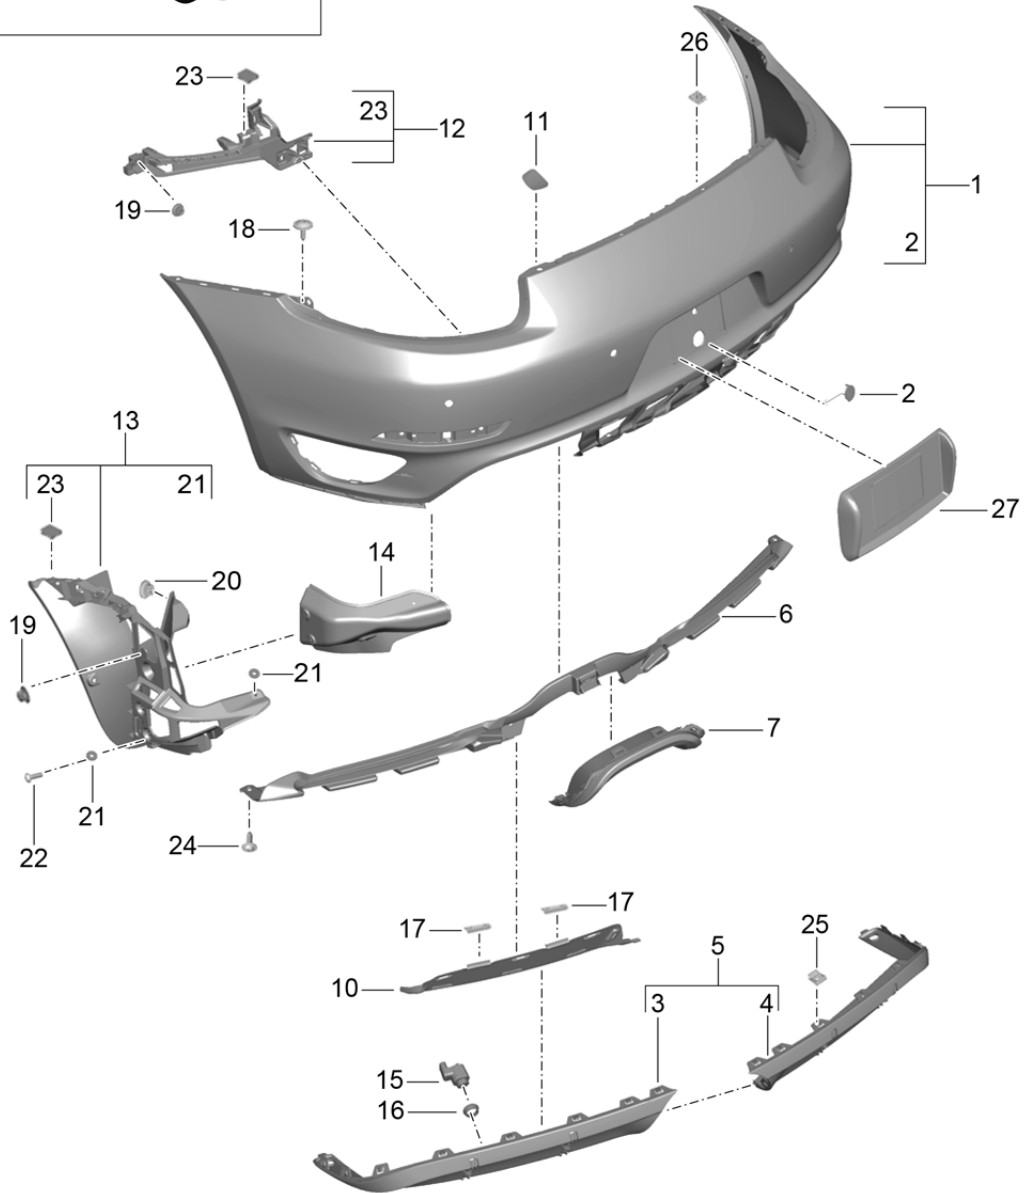

Model: 981-13

Model life 2012>>2016

Pos	Part Number	Description	Remark	Qty	Model
23	999 190 115 30	Pop rivet A 6,4X10,0		8	
24		Assembly kit Number plate		1	
		see illustration:	802-000		
26	981 505 020 22	Trim HINTEN comprising: POS 7+8	lower	1	PR:635,636
27	991 505 899 00	Bracket Camera		1	
	991 505 899 00 1E0	Black			
28	991 505 901 00	arm Camera		1	

Model: 981-13

Model life 2012>>2016