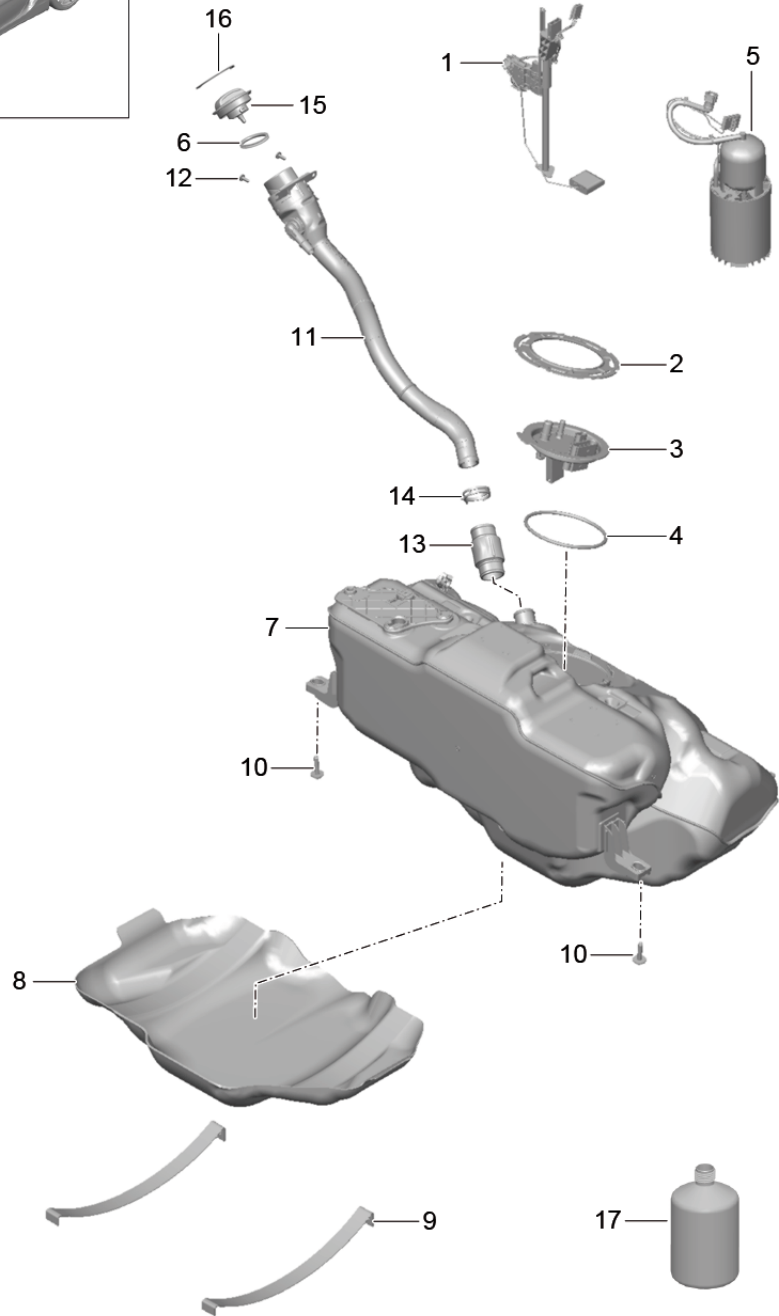

Model: 981-13

Model life 2012>>2016

Model: 981-13

Model life 2012>>2016

Pos	Part Number	Description	Remark	Qty	Model
1	991 620 831 00	Fuel tank Tank gauge		1	
2	991 201 623 00	Fuel tank Union nut		1	
3	991 201 421 00	flange		1	
4	991 201 733 01	seal ring		1	
5	991 620 141 00	Fuel pump		1	
5	991 620 141 01	Fuel pump		1	
6	1K0 201 557 A	seal ring		1	
7	991 201 021 00	Fuel tank Discontinued part		1	PR:098
7	991 201 021 01	Fuel tank Discontinued part		1	PR:098
7	991 201 021 04	Fuel tank		1	PR:098
(7)	991 201 022 00	Fuel tank Discontinued part		1	PR:099
(7)	991 201 022 02	Fuel tank Discontinued part		1	PR:099
(7)	991 201 022 04	Fuel tank		1	PR:099
8	991 201 331 00	Underside protection		1	PR:098
(8)	991 201 331 01	Underside protection		1	PR:099
9		tensioning strap To Use HILFSRAHMEN 991.504.233.01		1	
10	N 911 591 01	hexagon head bolt (combi) M 8 X 40		2	
11	991 201 044 06	fuel filler neck		1	PR:-664
12	N 910 967 02	Oval hexagon socket head bolt M 6 X 16		2	
13	991 201 812 00	Hose		1	
13	9P1 201 543	Hose		1	
14	999 512 748 01	Clip		1	
15	991 201 241 01	Fuel tank cap		1	PR:-XYB
(15)	000 044 001 90	with: Holding strap Fuel tank cap aluminium		1	PR:XYB
17	000 043 209 02	with: Holding strap Multi-purpose additive for Otto engine fuels 100 ML		X