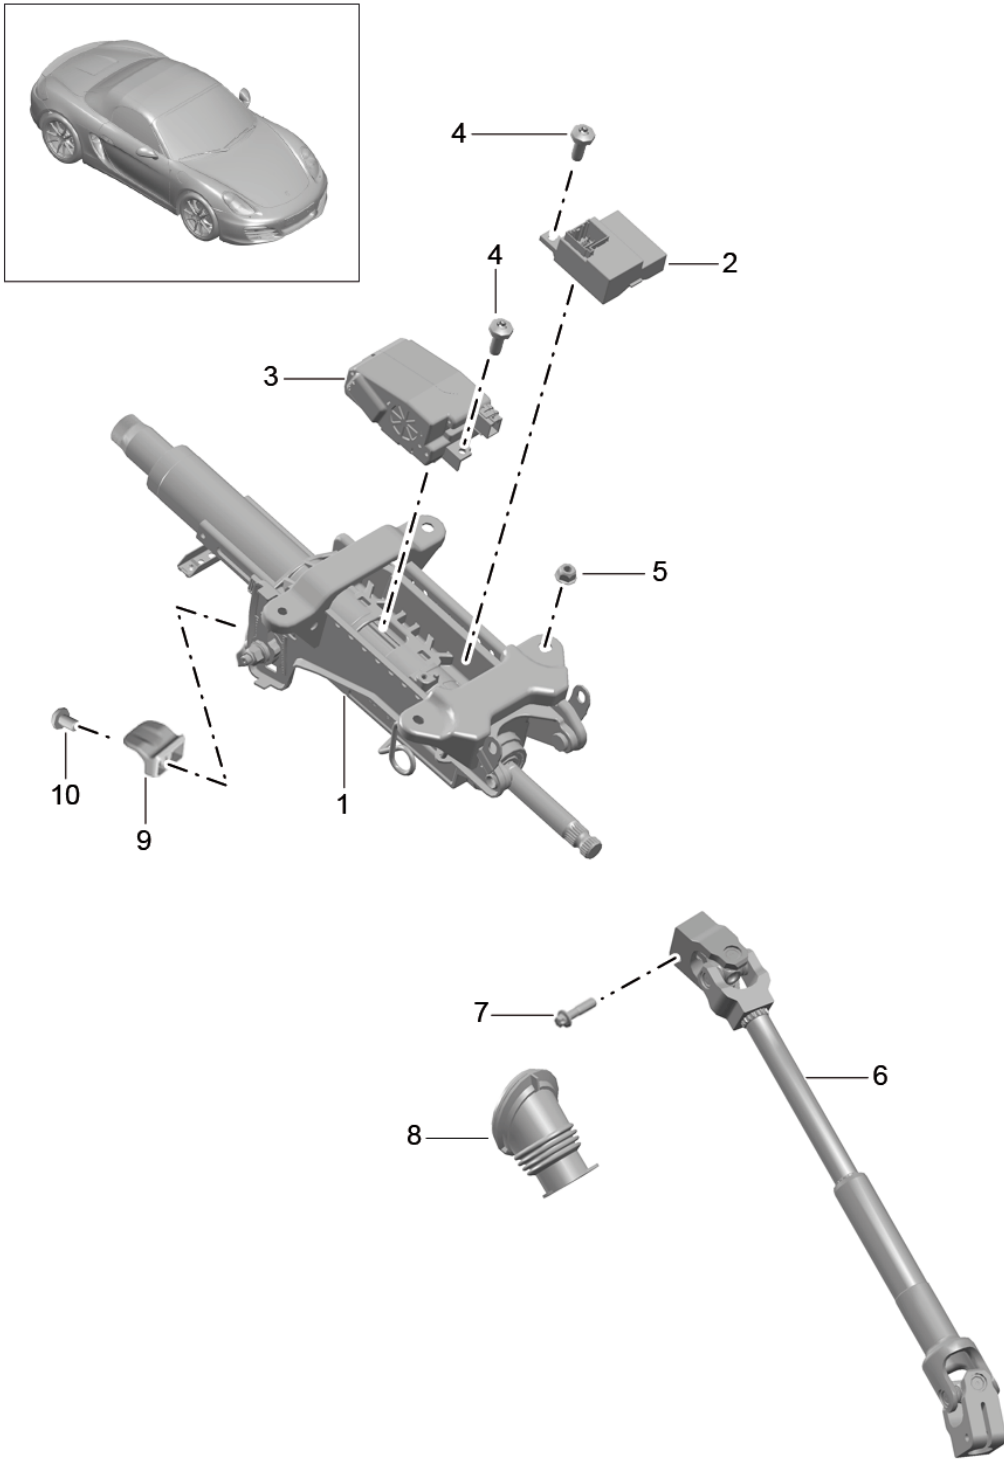

Model: 981-13

Model life 2012>>2016

Model: 981-13

Model life 2012>>2016

Pos	Part Number	Description	Remark	Qty	Model
(1)	991 347 015 22	Steering column Intermediate steering shaft Steering column Discontinued part		1	PR:647
(1)	991 347 015 23	Steering column		1	PR:647
(1)	991 347 015 32	Steering column		1	PR:648
(1)	991 347 015 04	Steering column Discontinued part		1	PR:655
(1)	991 347 015 05	Steering column Vehicle Ident. No. Indicate		1	PR:655
(1)	991 347 015 14	Steering column		1	PR:656
2	4H0 907 705 K	Control unit for electrically adjustable steering column		1	PR:648,656
3	7PP 905 852 C	Control unit		1	PR:655,656
4	8E0 035 413	Hexagon socket head bolt M 5 X 10		2	PR:648,656
5	N 104 355 01	Hexagon nut M 8		4	
6	991 347 023 03	Intermediate steering shaft		1	PR:098
(6)	991 347 024 03	Intermediate steering shaft		1	PR:099
7	WHT 004 955 A	Torx socket head bolt M 8 X 30		2	
8	991 347 037 00	Bellows		1	
9	970 347 175 00	handle		1	PR:655,647
	970 347 175 00 1E0	Black			
10	N 104 066 02	Oval hexagon socket head bolt M 5 X 8		1	PR:655,647