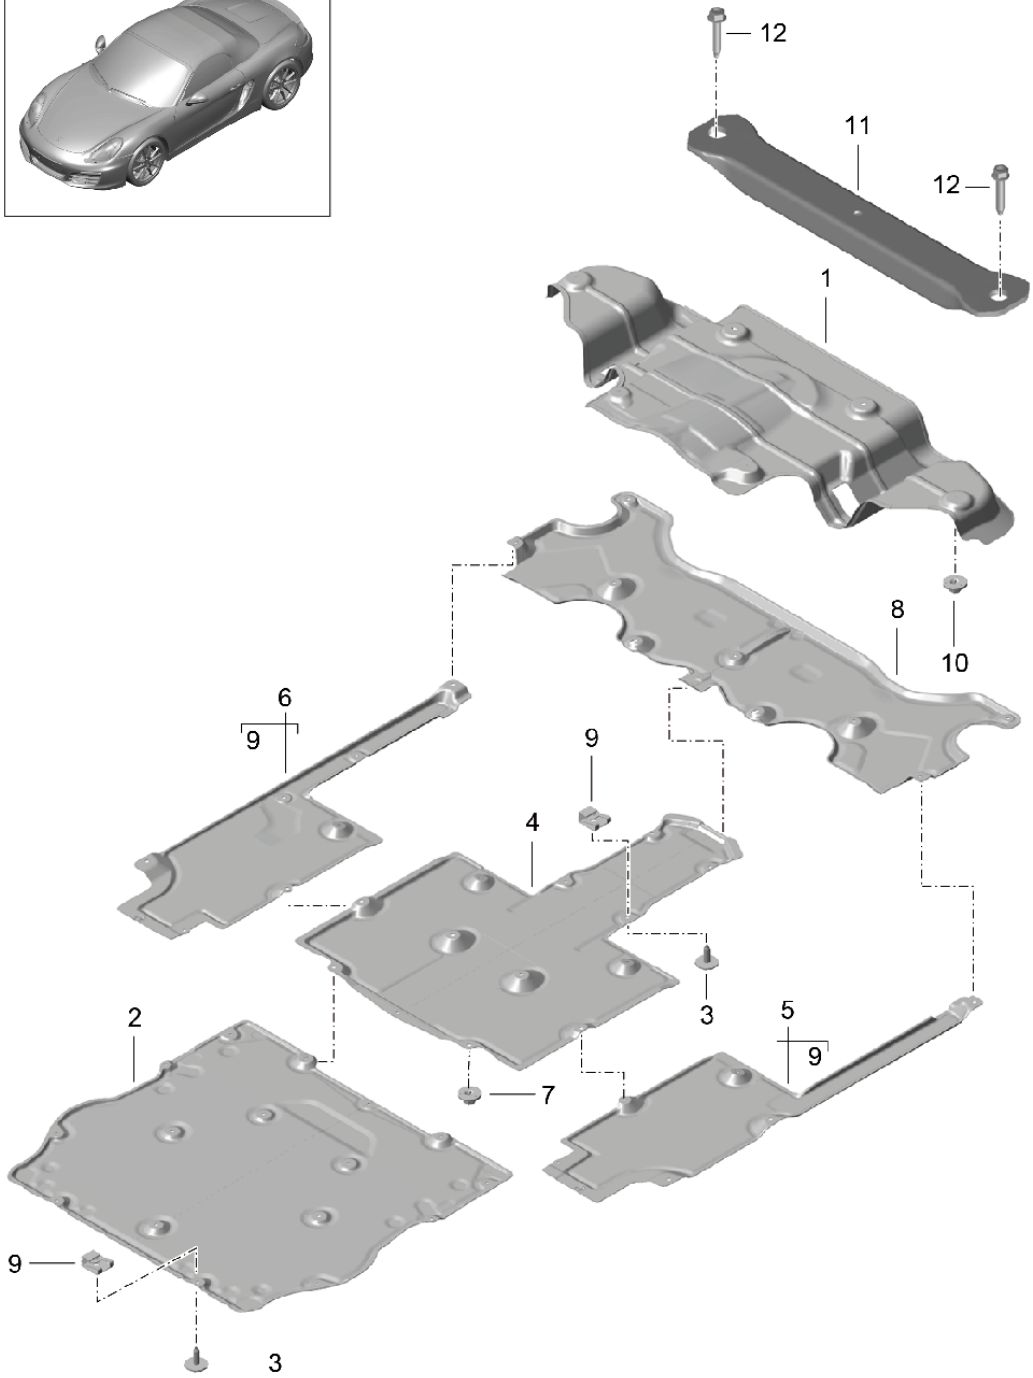

Model: 981-13

Model life 2012>>2016

Model: 981-13

Model life 2012>>2016

Pos	Part Number	Description	Remark	Qty	Model
1	981 504 405 01	Trim Underbody Heat insulation boot floor plate		1	
2	991 504 601 00	Cover	front	1	
3	999 073 505 01	panel screw ST 4,8x16		X	
4	991 504 603 00	Cover	center	1	
5	991 504 605 00	Cover	left	1	
6	991 504 606 00	Cover	center right center	1	
7	999 049 032 40	Hexagon plastic collar nut T6/22x10,5		X	
8	981 504 609 00	Cover	rear	1	
9	999 507 795 09	Underbody panel nut ST 4,8		2	
10	999 049 039 01	Hexagon nut T6		6	
11	981 504 843 00	Transverse strut filler plate		1	
12	999 072 837 01	Rear end Hexagon bolt M10 X 55		2