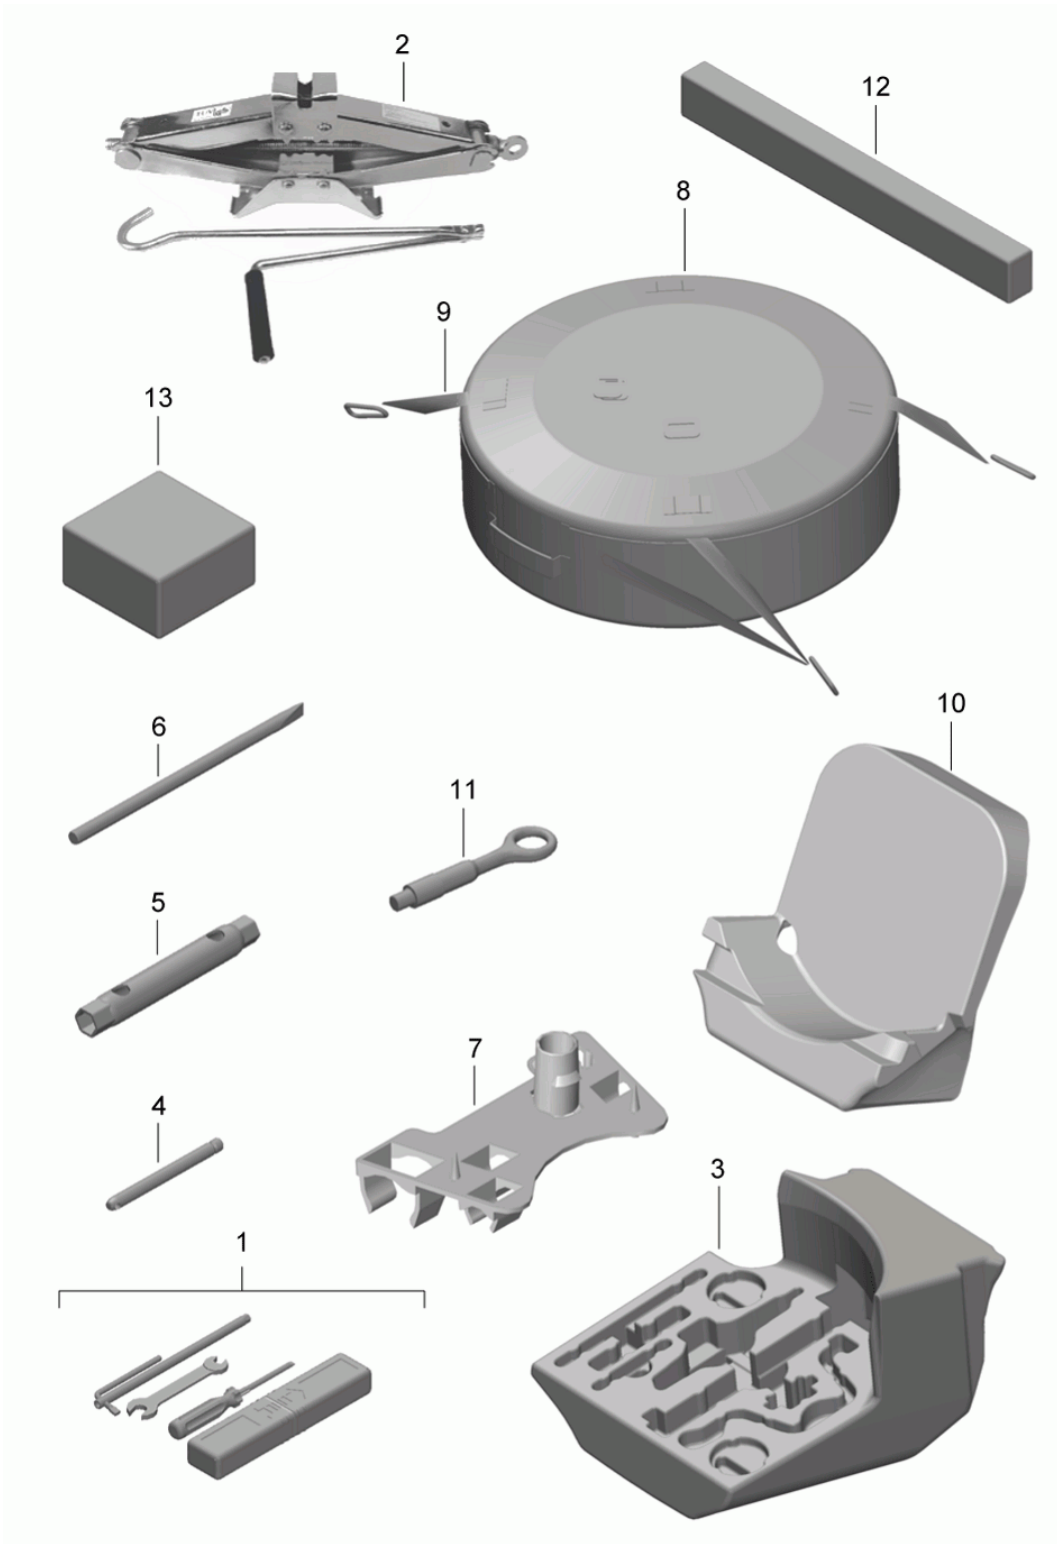

Model: 981-13

Model life 2012>>2016

Model: 981-13

Model life 2012>>2016

Pos	Part Number	Description	Remark	Qty	Model
1	997 721 115 00	Tool jack Toolbox with contents comprising:		1	
-	477 012 229	Double open-ended spanner 10 X 13		1	
-	477 012 231	screwdriver		1	
-	111 012 287	handle for screwdriver		1	
-	999 571 077 02	Socket wrench - 5 - for Headlights		1	
2	996 721 211 00	Scissors type jack		1	PR:447
3	996 722 101 00	Foam part		1	PR:447
4	999 571 074 30	Threaded stud for Assembly Wheels		1	PR:447
5	477 012 221 A	wheel bolt wrench		1	PR:447
6	999 571 070 30	operating rod for Rim wrench		1	PR:447
7	997 722 801 00	Mounting for vehicle tools		1	PR:447
-	996 361 521 00	Protective sleeve		1	PR:447
8	991 722 061 00	Cover Spare wheel		1	PR:447
9	997 722 073 00	tensioning strap Spare wheel		1	PR:447
10	981 722 103 00	Support Spare wheel		1	PR:447
11	970 721 551 01	Tow hitch No longer use the part here		1	
(11)	970 721 551 02	Tow hitch		1	
12	8K0 860 251	warning triangle		1	
-		Bracket warning triangle see illustration:	807-000		
13	000 722 041 00	first aid kit		1	
-	991 561 413 00	Tool Emergency operation Convertible top		1	
-	997 722 071 00	Foam part		1	PR:447
-	991 722 061 01	Cover Spare wheel		1	PR:447,450
-	997 722 073 00	tensioning strap Spare wheel		1	