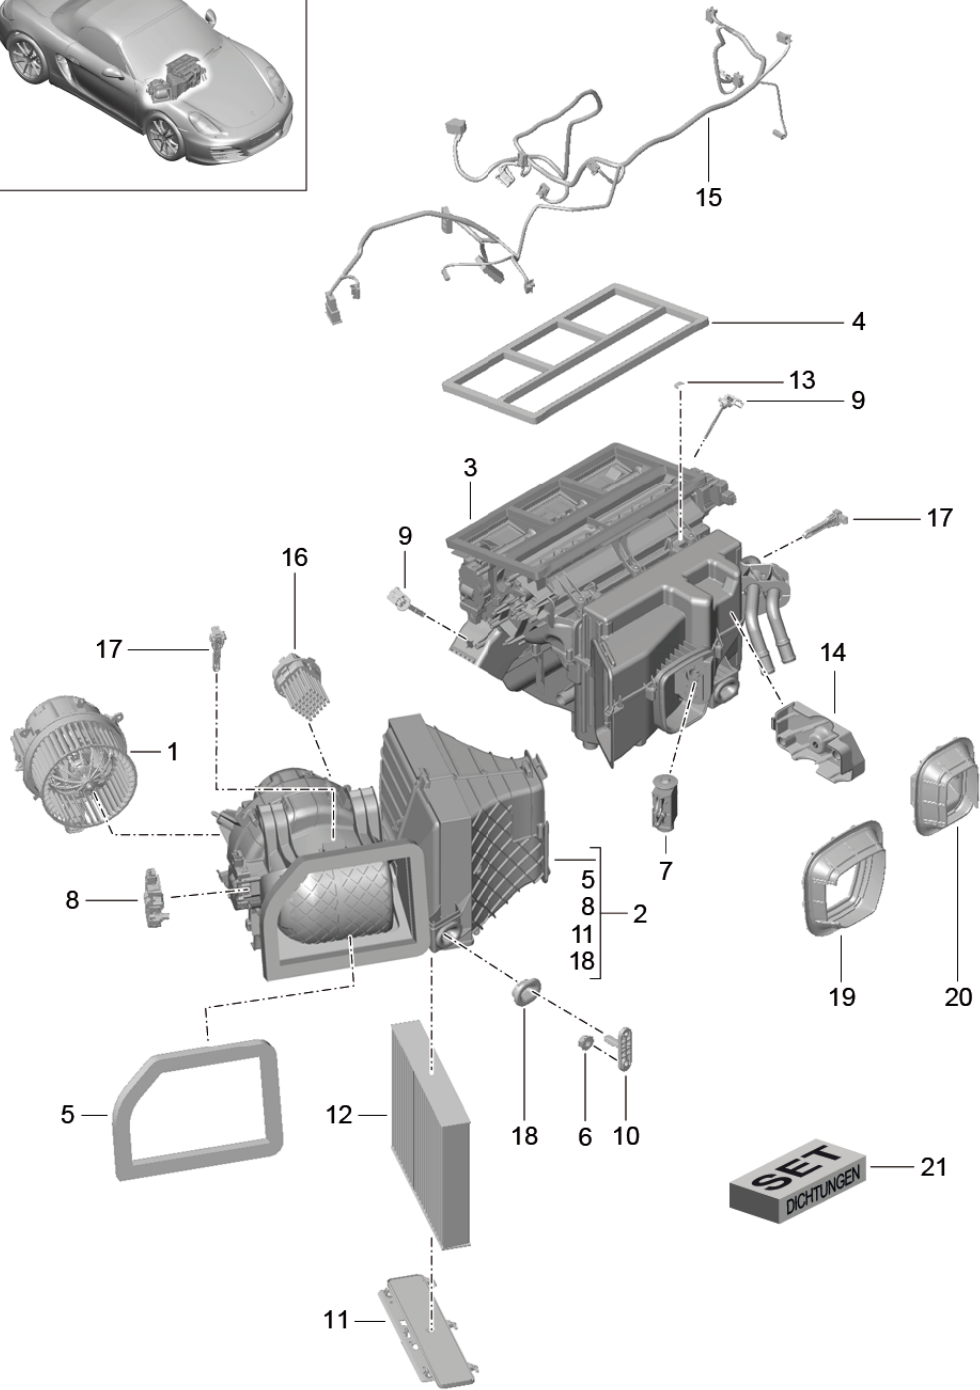

Model: 981-13

Model life 2012>>2016

Pos	Part Number	Description	Remark	Qty	Model
1	981 572 463 00	Air guide Air distributor Air guide	left lhd	1	PR:098
(1)	981 572 463 01	Air guide	left side rhd	1	PR:099
2	981 572 464 00	Air guide	right side lhd	1	PR:098
(2)	981 572 464 01	Air guide	right side rhd	1	PR:099
3	999 703 462 40	End cap 10,0x65		2	PR:572
4	970 653 253 00	Temperature sensor Temperature sensor		2	
5	991 572 693 00	Footwell outlet vent (drivers side)	lhd	1	PR:098
(5)	991 572 694 00	Footwell outlet vent (drivers side)	rhd	1	PR:099
6	991 572 793 02	Footwell outlet vent (passenger side)	rhd	1	PR:099
(6)	991 572 794 02	Footwell outlet vent (passenger side)	lhd	1	PR:098
7	999 507 556 01	panel nut M 5		2	
8	1H0 819 943	round hd. screw (passenger side)		1	
9	999 073 459 01	fillister hd. bolt M5x16 (drivers side)		1	
10	991 572 072 01	Lower part Air intake	lhd	1	PR:098
(10)	991 572 071 00	Lower part Air intake	rhd	1	PR:099
11	900 377 018 09	Hexagon nut M6		2	
12	991 572 272 01	Cover Air intake	lhd	1	PR:098
(12)	991 572 271 00	Cover Air intake	rhd	1	PR:099
13	991 572 371 00	Air filter Air intake		1	
14	991 572 471 01	Grommet Air intake		1	
15	991 573 769 01	Grommet Firewall Expansion valve		1	PR:572,573
16	991 572 263 01	Seal Cross panel Heater pipeline		1	
17		Trim Cold air Cover		1	
18	7PP 907 659	see illustration: Sensor	809-010	1	
19	991 573 794 00	water drain pipe		1	PR:572,573
20	999 512 418 40	Hose clamp 22,7-24,7		1	PR:572,573
21	981 572 769 00	Air guide Intermediate piece	center	1	

Model: 981-13

Model life 2012>>2016