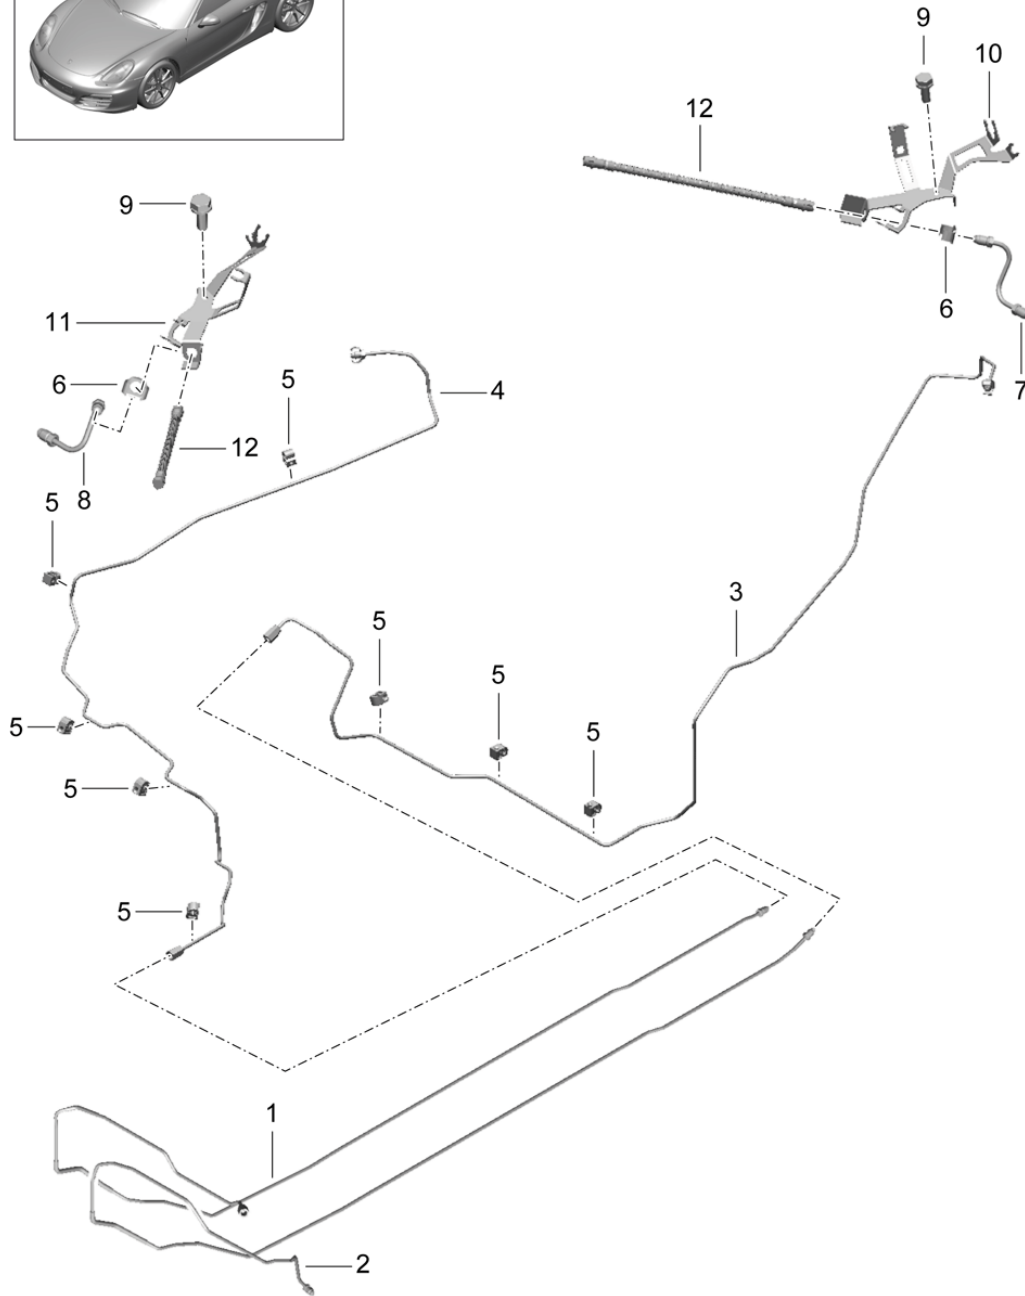

Model: 981-13

Model life 2012>>2016

Pos	Part Number	Description	Remark	Qty	Model
(14)	991 355 314 28	Pedals with: switch - brake light D - 24.05.2012>> - 20.01.2014 Brake line for Brake booster		1	PR:099
(14)	991 355 314 30	with: switch - brake light Integrated D - 21.01.2014>> - 20.10.2014 Brake line D - 21.10.2014>>		1	PR:099
15	991 355 508 01	Bracket		2	PR:099
16	999 591 897 40	Bracket 8,00/8,00		3	
17	970 355 137 00	Brake hose		2	
18	991 355 501 01	Bracket	left	1	
19	991 355 502 01	Bracket	right	1	
20	999 217 116 09	Hexagon bolt M 6 X 16		2	
21	991 355 581 02	Brake line	left	1	PR:-450
(21)	991 355 581 03	Brake line	left	1	PR:450
22	991 355 582 02	Brake line	right	1	PR:-450
(22)	991 355 582 03	Brake line	right	1	PR:450

Model: 981-13

Model life 2012>>2016