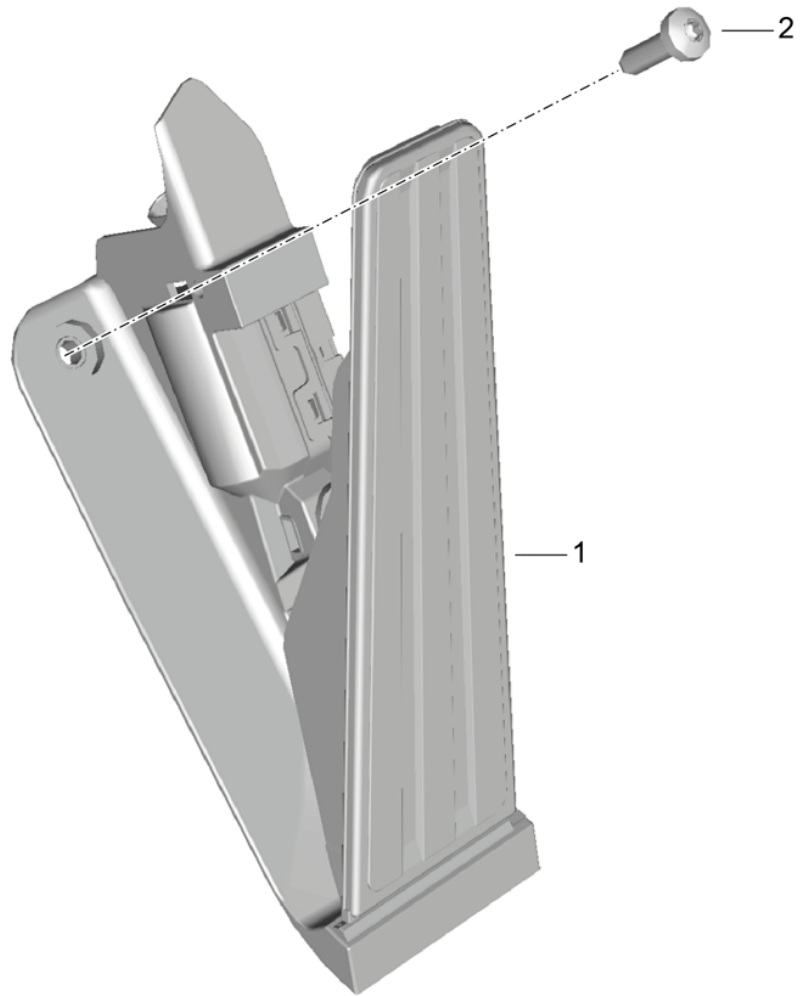

Model: 981-13

Model life 2012>>2016

Pos	Part Number	Description	Remark	Qty	Model
		clutch actuation Clutch master cylinder Clutch slave cylinder Lines			
1	991 423 151 00	Elbow fitting		1	PR:099
2	991 423 108 01	Clutch tube		1	PR:099
3	9G2 116 237 00	Slave cylinder Discontinued part		1	
3	9G2 116 237 01	Slave cylinder		1	
4	981 423 377 02	Clutch hose Discontinued part		1	
(4)	981 423 377 03	Clutch hose Discontinued part		1	
(4)	981 423 377 04	Clutch hose		1	
5	999 507 586 40	Cable holder		1	PR:098
6	991 423 153 00	Sleeve		2	
7	999 591 922 40	Bracket		2	
8	8E0 611 797 D	Bracket		3	
9	999 507 272 40	Cable holder		1	
10	991 423 514 01	Bracket Discontinued part		8	
(10)	991 423 514 02	Bracket		8	
12	991 423 137 02	suction line Clutch master cylinder Discontinued part		2	PR:098
(12)	991 423 137 03	suction line Clutch master cylinder		2	PR:098
13	991 423 171 00	Clutch master cylinder		1	
14	999 507 567 40	Cable holder		6	
15	991 423 107 02	Clutch tube		1	PR:098
16	981 423 113 02	Clutch tube		1	
17	991 423 138 01	Connecting hose Discontinued part		1	PR:099
(17)	991 423 138 02	suction line Clutch master cylinder		1	PR:099

Model: 981-13

Model life 2012>>2016