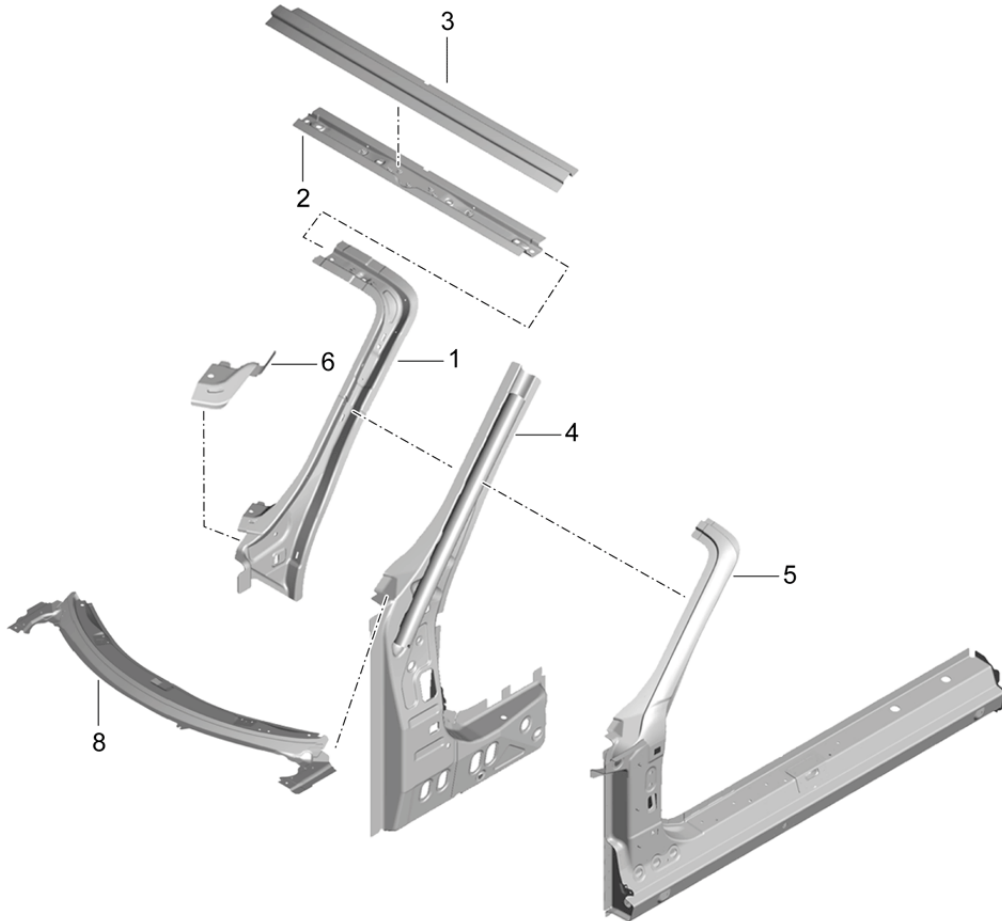

Model: 981-13

Model life 2012>>2016