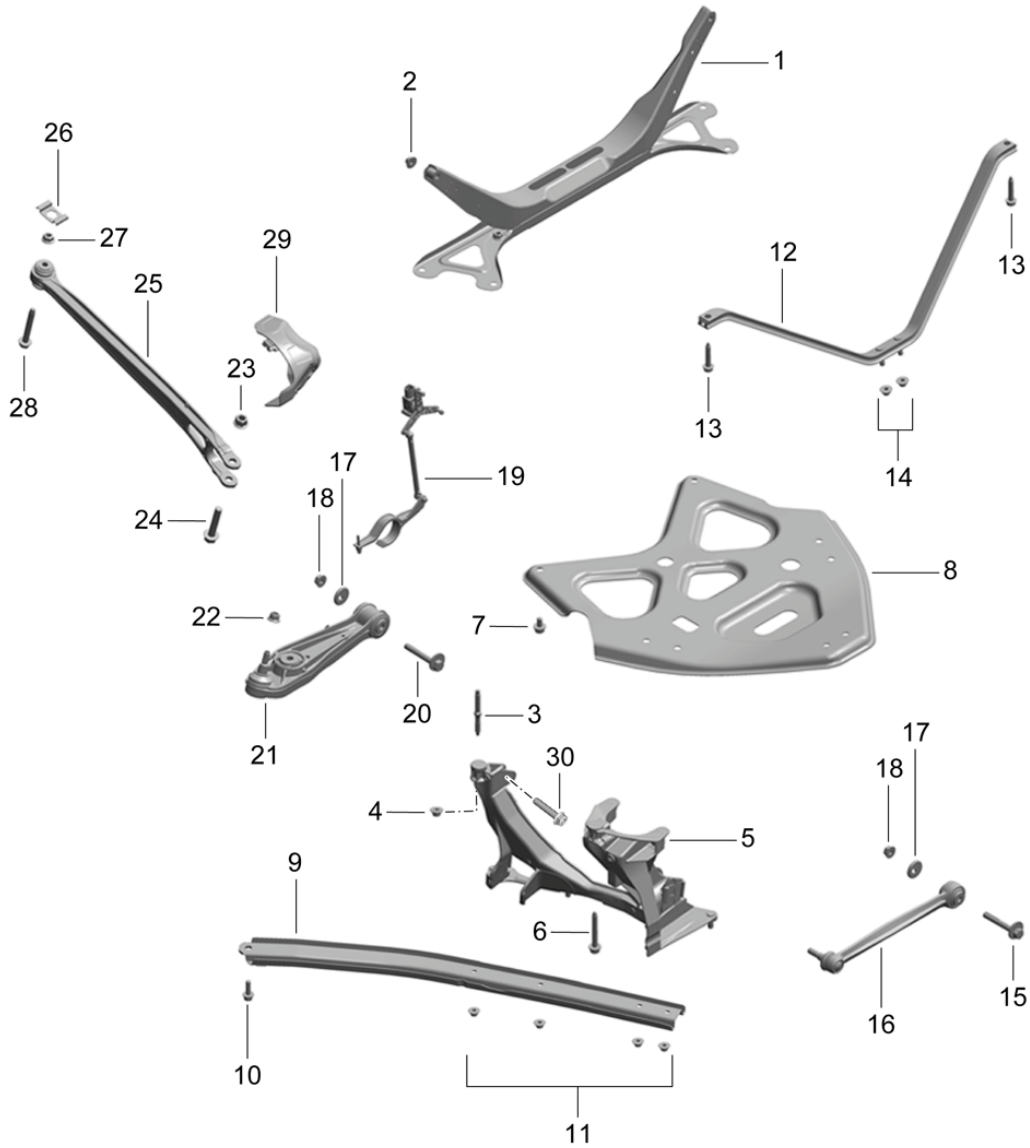

Model: 981-13

Model life 2012>>2016

Model: 981-13

Model life 2012>>2016

Pos	Part Number	Description	Remark	Qty	Model
1	981 331 071 04	Rear axle Side part Carrier Guide Cross member Discontinued part		1	
1	981 331 071 10	Cross member		1	
2	999 076 053 01	Hexagon nut M 10		2	
2	PAF 008 868	Hexagon nut M 10		2	
3	999 061 120 01	Threaded pin		2	
4	999 076 053 01	Hexagon nut M 10		2	
5	981 331 051 05	Side part Discontinued part	left	1	
(5)	981 331 051 06	Side part	left	1	
(5)	981 331 052 05	Side part Discontinued part	right	1	
(5)	981 331 052 06	Side part	right	1	
-	986 331 351 01	Clip		4	
6	999 072 843 01	Bolt with washer M 10 X 80 PA		2	
7	999 072 844 01	Bolt with washer M 10 X 20		2	
8	981 331 261 02	Bracket		1	
9	981 331 131 04	Brace Discontinued part	left	1	
9	981 331 131 05	Brace Discontinued part	left	1	
9	981 331 131 06	Brace	left	1	
(9)	981 331 132 04	Brace Discontinued part	right	1	
(9)	981 331 132 05	Brace Discontinued part	right	1	
(9)	981 331 132 06	Brace	right	1	
10	999 072 840 01	Hexagon bolt AM 10 X 35		2	
11	999 076 053 01	Hexagon nut M 10		8	
11	PAF 008 868	Hexagon nut M 10		8	
12	981 331 093 01	Brace		1	
13	999 072 837 01	Hexagon bolt M 10 X 55		2	
14	999 076 053 01	Hexagon nut M 10		2	
14	PAF 008 868	Hexagon nut M 10		2	
15	997 331 217 02	Eccentric bolt		2	
16	981 331 045 01	Track rod Discontinued part		2	
16	981 331 045 02	Track rod D - MJ 2014>>		2	
-	999 084 449 09	Locknut M 12 X 1,5		2	
17	996 331 219 00	eccentric washer		4	
18	999 084 445 01	Locknut M 12 X 1,5		4	
19	981 333 021 00	Level sensor	left	1	
(19)	981 333 022 00	Level sensor	right	1	
20	997 331 217 03	Eccentric bolt		2	
21	981 331 053 00	Wishbone		2