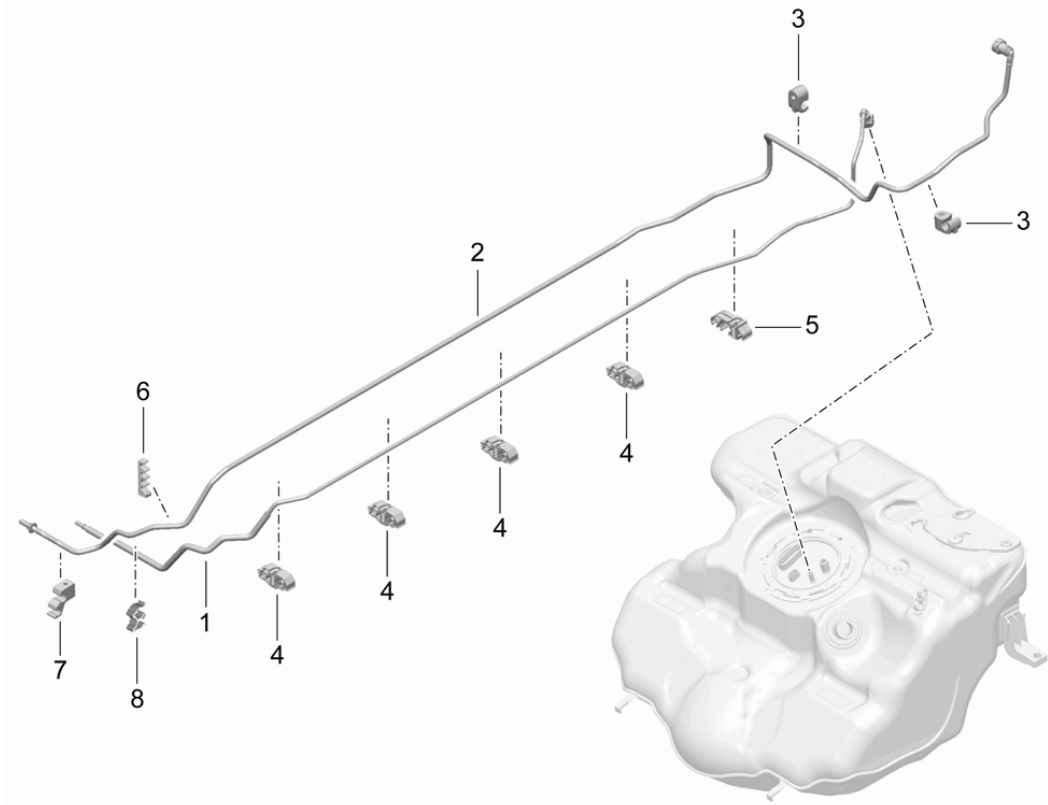

Model: 981-13

Model life 2012>>2016

Model: 981-13

Model life 2012>>2016

Pos	Part Number	Description	Remark	Qty	Model
1	981 201 261 00	Fuel system Fuel line	front front	1	
2	981 201 351 00	Pressure line Purge-air line	front	1	
3	999 651 416 40	Cable holder 12,0		2	
4	999 507 269 40	Cable holder 8,0 / 12,0		4	
5	999 507 273 40	Cable holder 8,0 / 16,0 / 10,0		1	
6	999 507 272 40	Cable holder 8,0 / 15,0		1	
7	999 507 271 40	Cable holder 10,0 / 12,0		1	
8	999 507 287 40	Cable holder 8,0 / 10,0		1	
9	999 511 749 40	Distance piece 14,5 / 20,00		1	
10	999 507 189 40	Bracket 10,0 / 16,0		1