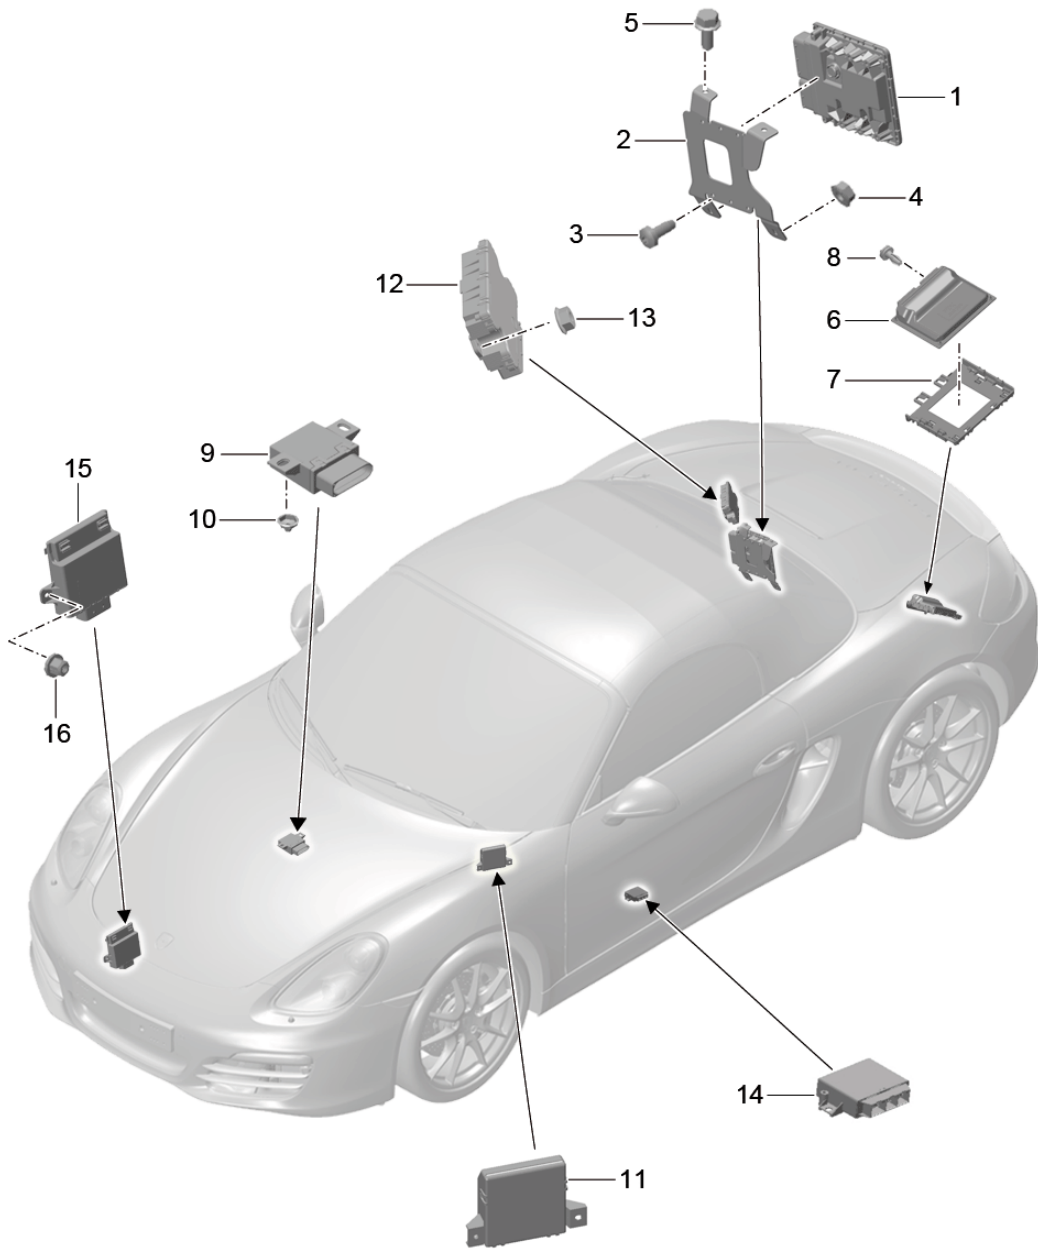

Model: 981-13

Model life 2012>>2016

Model: 981-13 Model life 2012>>2016

Pos	Part Number	Description	Remark	Qty	Model
1	991 618 602 03	Control units Control unit		1	
2	981 618 133 00	- dme - Retainer for control units		1	
3	999 141 044 09	- dme - fillister hd. bolt		6	
4	999 084 638 01	M 6 X 16 Hexagon nut		2	
4	999 084 635 01	M 6 Pull-off nut		2	PR:536
5	N 106 532 01	M 6 Hex collared bolt		2	
6	991 618 270 03	M 6 X 16 TC Control unit		1	PR:250
		- PDK - F >> 98-DS102 000 F >> 98-DK102 000 F >> 98-DS112 000 F >> 98-DK112 000 F >> 98-DS123 000 F >> 98-DK123 000 F >> 98-DS132 000 F >> 98-DK132 000			
6	991 618 270 04	Control unit		1	PR:250
		- PDK - F 98-DS102 001>> F 98-DK102 001>> F 98-DS112 001>> F 98-DK112 001>> F 98-DS123 001>> F 98-DK123 001>> F 98-DS132 001>> F 98-DK132 001>>			
7	981 618 255 02	Retainer for control units		1	PR:250
8	4D0 863 788	- PDK - Spreader rivet		1	PR:250
9	991 618 025 01	Control unit for fuel		1	
10	999 049 025 09	pump Collar nut		2	
11	7PP 907 530 L	T 5 Control unit for gateway		1	PR:-IY2
11	7PP 907 530 Q	Control unit for gateway		1	PR:IY2
11	7PP 907 530 S	D >> - MJ 2014 Control unit for gateway		1	
12	991 618 145 02	D - MJ 2014>> Control unit		1	
13	999 084 638 01	Electric parking brake Hexagon nut		2	
14	958 618 042 01	M 6 Control unit for parking aid		1	PR:636
		Sensor see illustration:	802-010		
		F >> 98-DS102 000 F >> 98-DK102 000 F >> 98-DS112 000 F >> 98-DK112 000 F >> 98-DS123 000 F >> 98-DK123 000 F >> 98-DS132 000 F >> 98-DK132 000			
14	7P5 919 475 G	Control unit for parking aid		1	PR:636
		Sensor see illustration:	802-010