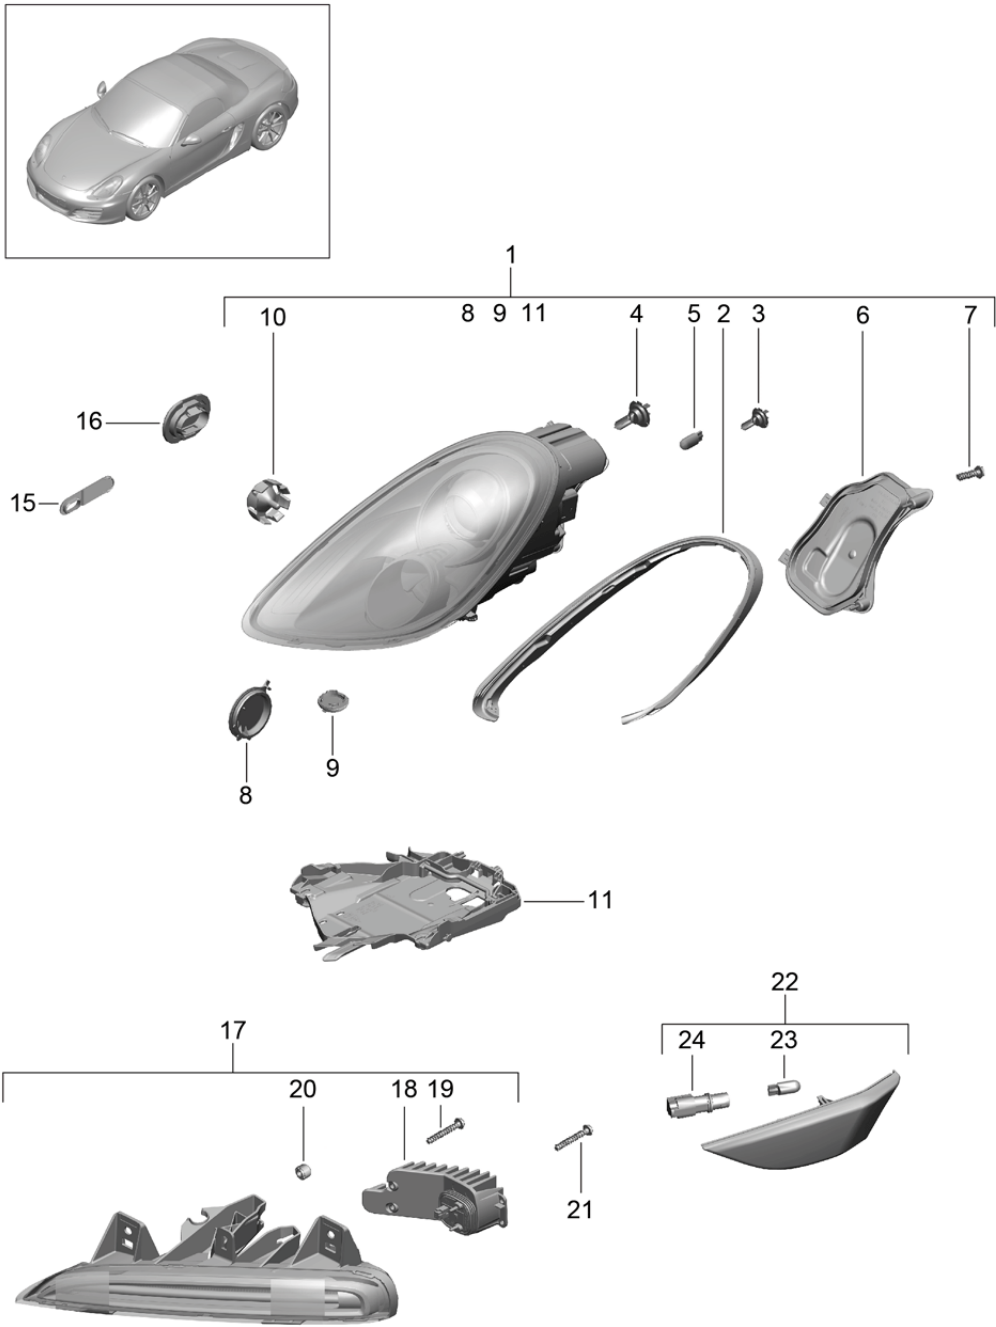

Model: 981-13

Model life 2012>>2016

Model: 981-13

Model life 2012>>2016

Pos	Part Number	Description	Remark	Qty	Model
		Headlights Additional headlight Turn signal indicator side marker light Turn signal repeater			PR:-603, -620,-601
1	981 631 111 06	Headlights	left	1	
(1)	981 631 112 06	Headlights	right	1	
(1)	981 631 113 06	Headlights	left	1	PR:492
(1)	981 631 114 06	Headlights	right	1	PR:492
2	981 631 315 00	Seal	left	1	
(2)	981 631 316 00	Seal	right	1	
3	999 631 143 90	Halogen bulb H9		2	
4	999 631 133 91	Halogen bulb H 7		2	
5	999 631 305 90	bulb HY21W		2	
6	981 631 311 00	Protective hood	left	1	
(6)	981 631 312 00	Protective hood	right	1	
7	991 631 377 00	Screw		8	
8	991 631 313 00	Protective hood High beam and Turn signal indicator ventilation valve		4	
9	997 631 267 01	ventilation valve		2	
11	981 631 201 00	Mounting for main beam headl.	left	1	
(11)	981 631 202 00	Mounting for main beam headl.	right	1	
15	993 631 170 03	Bungs		6	
-		Additional headlight			
17	981 631 151 03	Additional headlight	left	1	PR:605
(17)	981 631 152 03	Additional headlight	right	1	PR:605
18	981 631 251 00	LED module	left	1	PR:605
(18)	981 631 252 00	Position light LED module Position light	right	1	PR:605
19	997 631 297 00	Screw		4	PR:605
20	987 631 291 00	Cover cap		2	PR:605
21	999 919 246 01	fillister hd. bolt 6,0 X 18,0		6	PR:605
22	991 631 155 02	Turn signal repeater	left	1	
(22)	991 631 156 02	Turn signal repeater	right	1	
(23)	999 631 138 90	bulb 5 W yellow		2	
24	991 631 331 00	Bulb holder		2