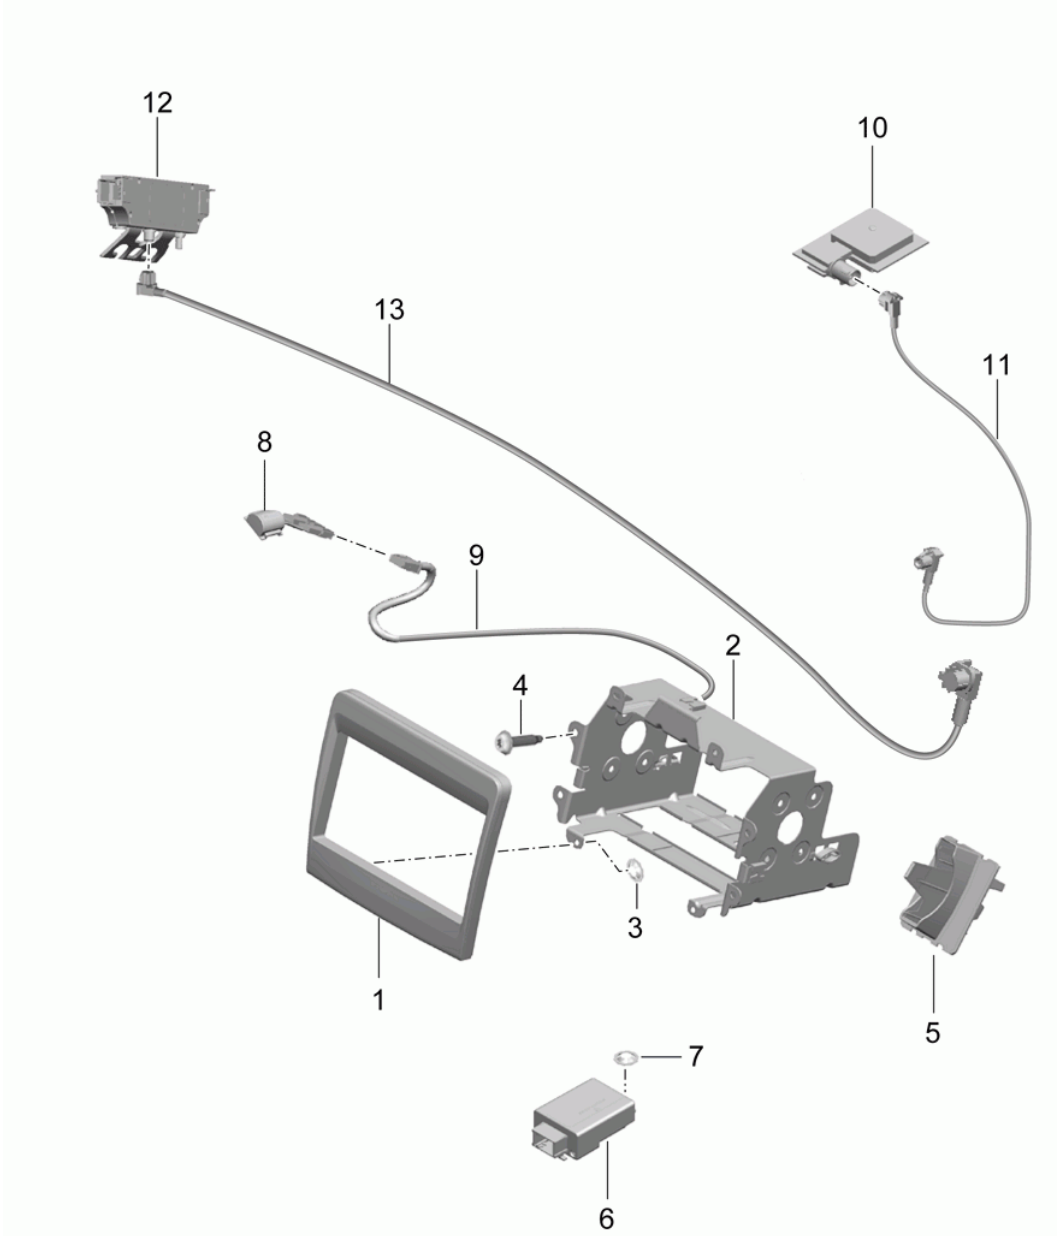

Model: 981-13

Model life 2012>>2016

Pos	Part Number	Description	Remark	Qty	Model
(8)	991 642 123 01	- USB - Connecting line Multimedia interface Control panel		1	PR:665,870, 696
(8)	958 612 642 10	- AUX - Connecting line Control panel Combi-instrument		1	
9	7PP 980 653 B	Camera Windscreen		1	PR:631,632, 852
10	991 555 715 00	D - MJ 2014>> Trim with: heater		1	PR:631,632, 852
11	95B 980 551 H	D - MJ 2014>> Reversing camera		1	PR:638
12	981 642 222 00	Support for reversing camera Connector		1	PR:638

Model: 981-13

Model life 2012>>2016