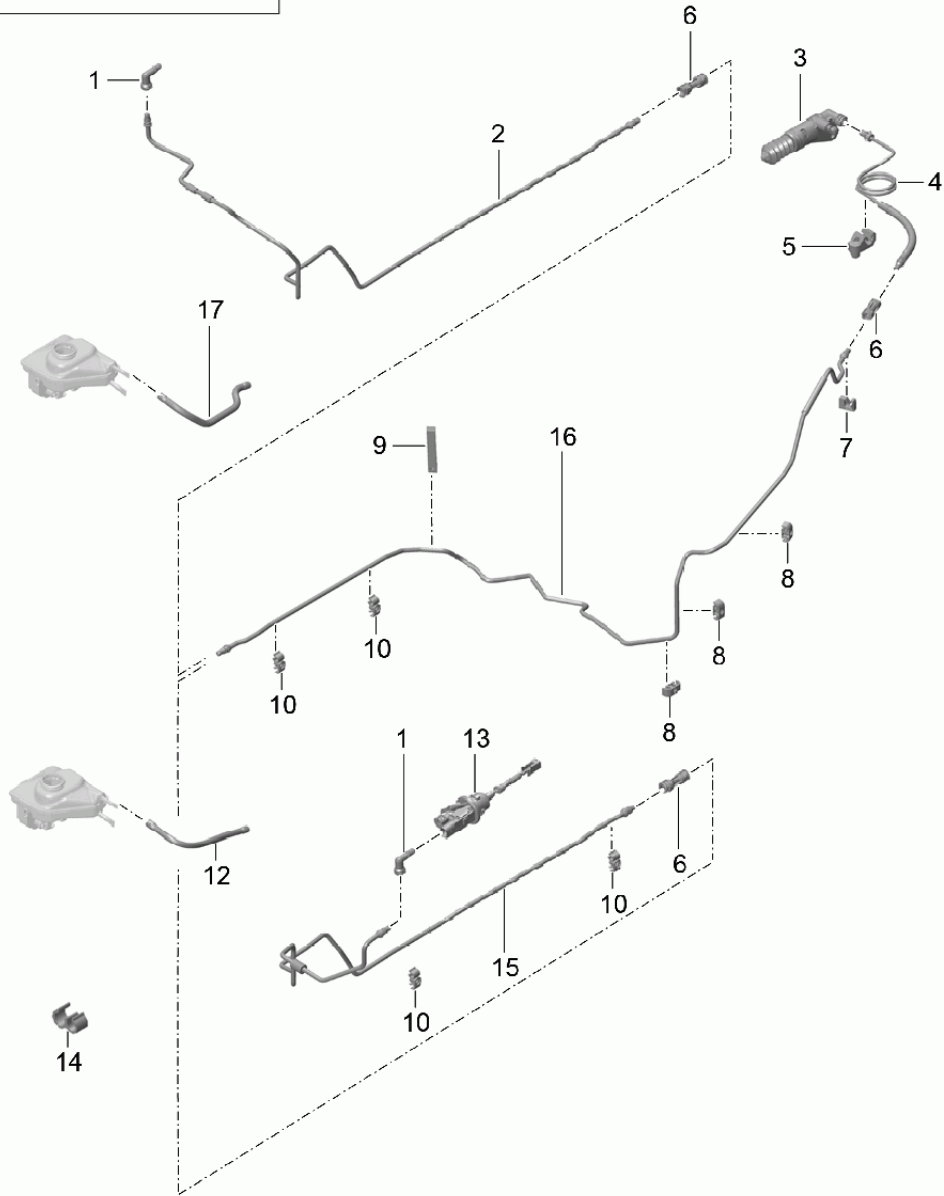

Model: 981-13

Model life 2012>>2016

Model: 981-13

Model life 2012>>2016

Pos	Part Number	Description	Remark	Qty	Model
		clutch actuation Clutch master cylinder Clutch slave cylinder Lines			
1	991 423 151 00	Elbow fitting		1	PR:099
2	991 423 108 01	Clutch tube		1	PR:099
3	9G2 116 237 00	Slave cylinder Discontinued part		1	
3	9G2 116 237 01	Slave cylinder		1	
4	981 423 377 02	Clutch hose Discontinued part		1	
(4)	981 423 377 03	Clutch hose Discontinued part		1	
(4)	981 423 377 04	Clutch hose		1	
5	999 507 586 40	Cable holder		1	PR:098
6	991 423 153 00	Sleeve		2	
7	999 591 922 40	Bracket		2	
8	8E0 611 797 D	Bracket		3	
9	999 507 272 40	Cable holder		1	
10	991 423 514 01	Bracket Discontinued part		8	
(10)	991 423 514 02	Bracket		8	
12	991 423 137 02	suction line Clutch master cylinder Discontinued part		2	PR:098
(12)	991 423 137 03	suction line Clutch master cylinder		2	PR:098
13	991 423 171 00	Clutch master cylinder		1	
14	999 507 567 40	Cable holder		6	
15	991 423 107 02	Clutch tube		1	PR:098
16	981 423 113 02	Clutch tube		1	
17	991 423 138 01	Connecting hose Discontinued part		1	PR:099
(17)	991 423 138 02	suction line Clutch master cylinder		1	PR:099