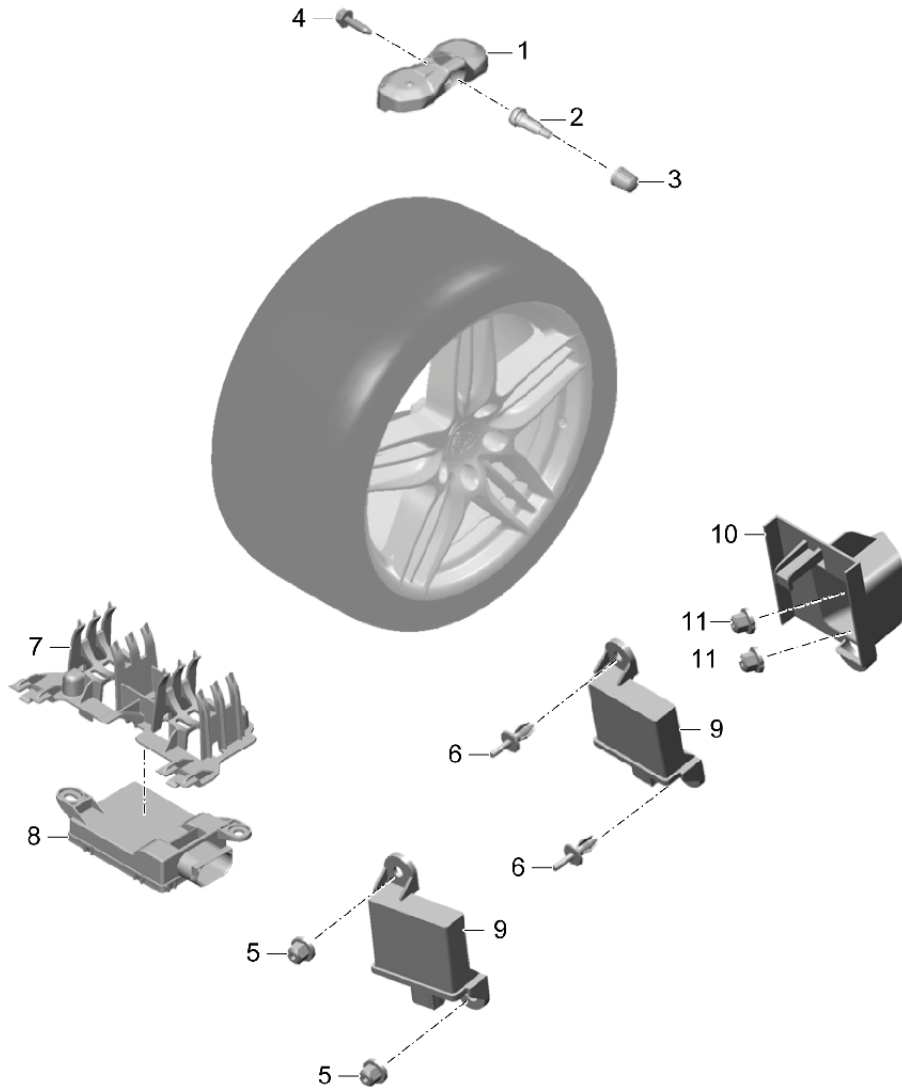

Model: 981-13

Model life 2012>>2016

Pos	Part Number	Description	Remark	Qty	Model
(10)	991 555 575 03 991 555 575 03 1E0	Compressor 997.652.055.00 Bracket for compressor Black for Compressor 5N0.012.615.A		1	
11	991 555 765 01 991 555 765 01 1E0	Cover Black for Compressor 997.652.055.00		1	
(11)	991 555 765 02 991 555 765 02 1E0	Cover Black for Compressor 5N0.012.615.A		1	
12	4L0 012 619 A	Tyre sealant		1	
13	999 914 001 40	Plastic gloves No longer use the part here		X	

Model: 981-13

Model life 2012>>2016