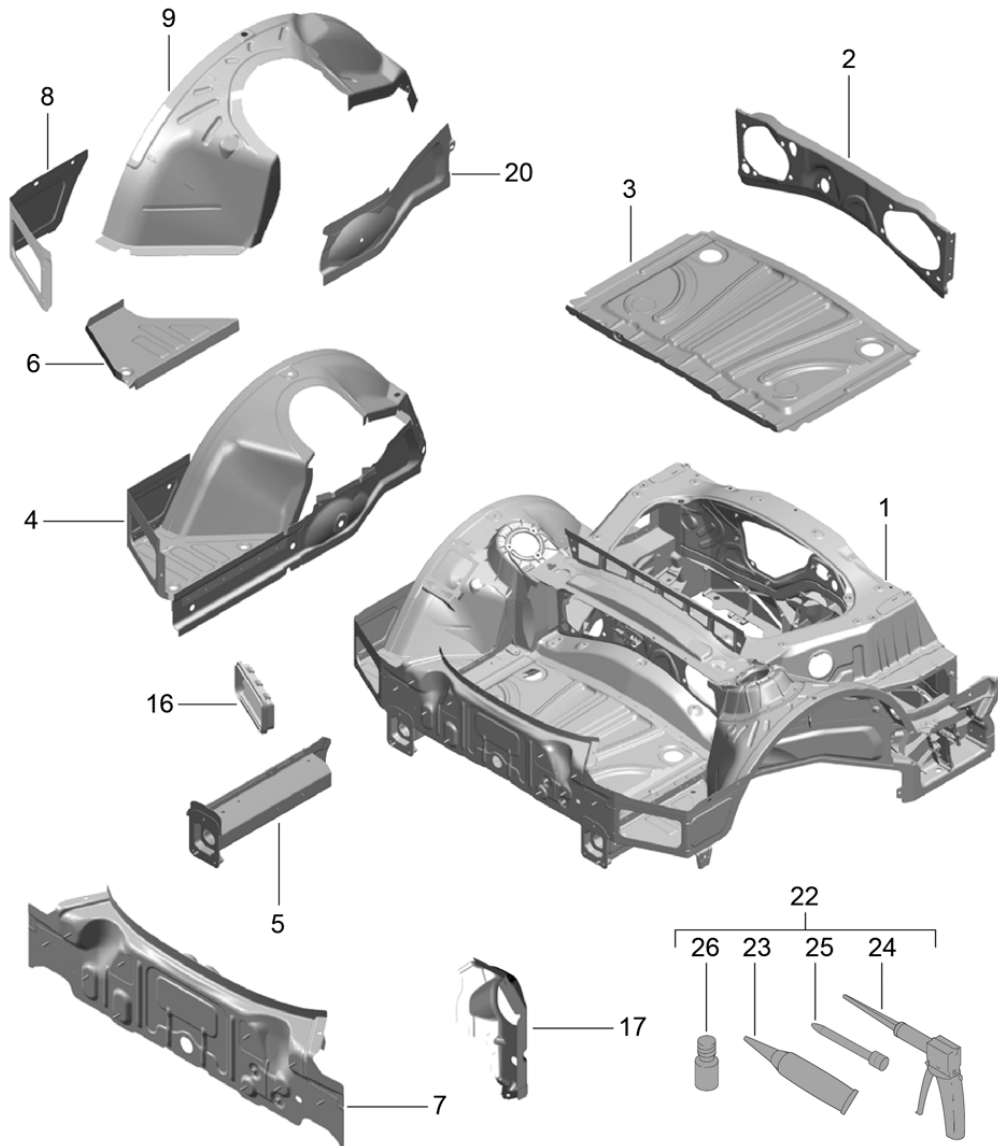

- 15 — [part]
- 14 — [part]
- 13 — [part]
- 10 — [part]
- 11 — [part]
- 12 — [part]