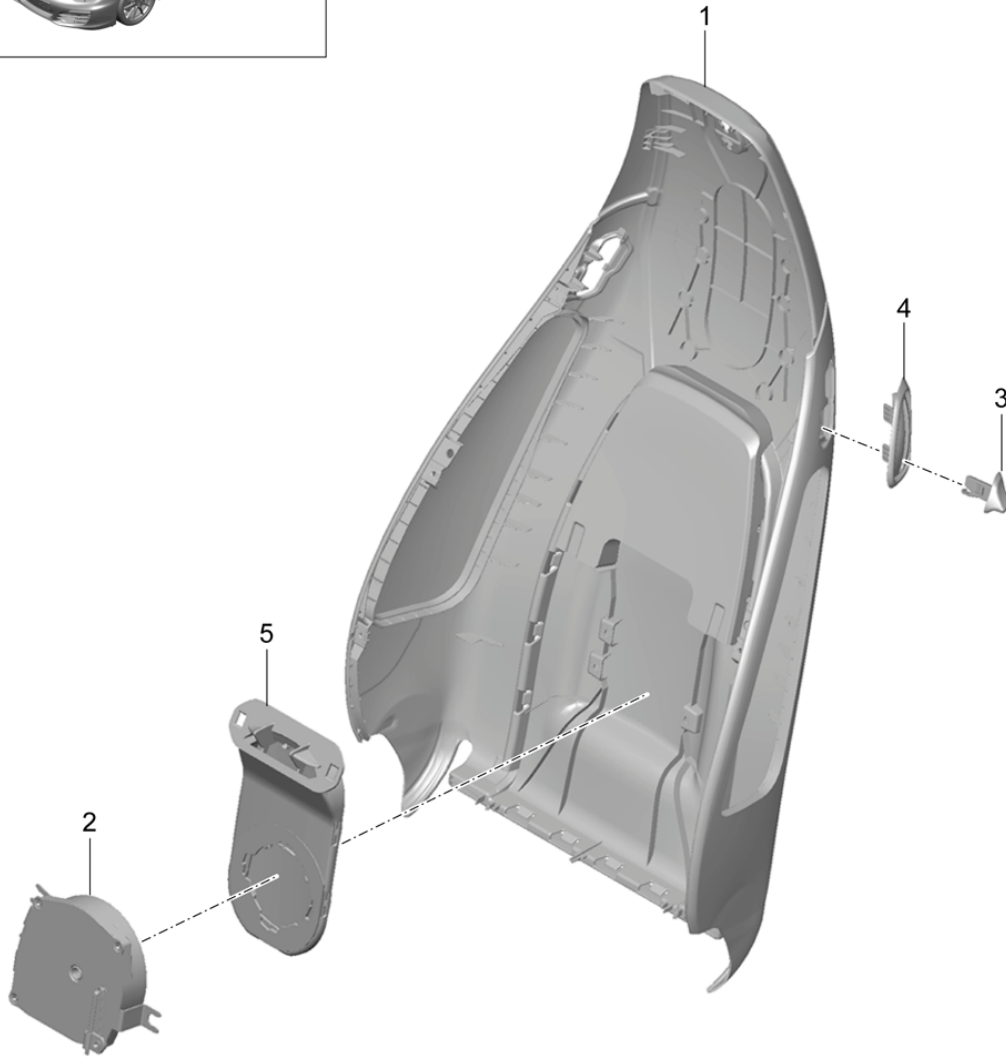

Model: 981-13

Model life 2012>>2016