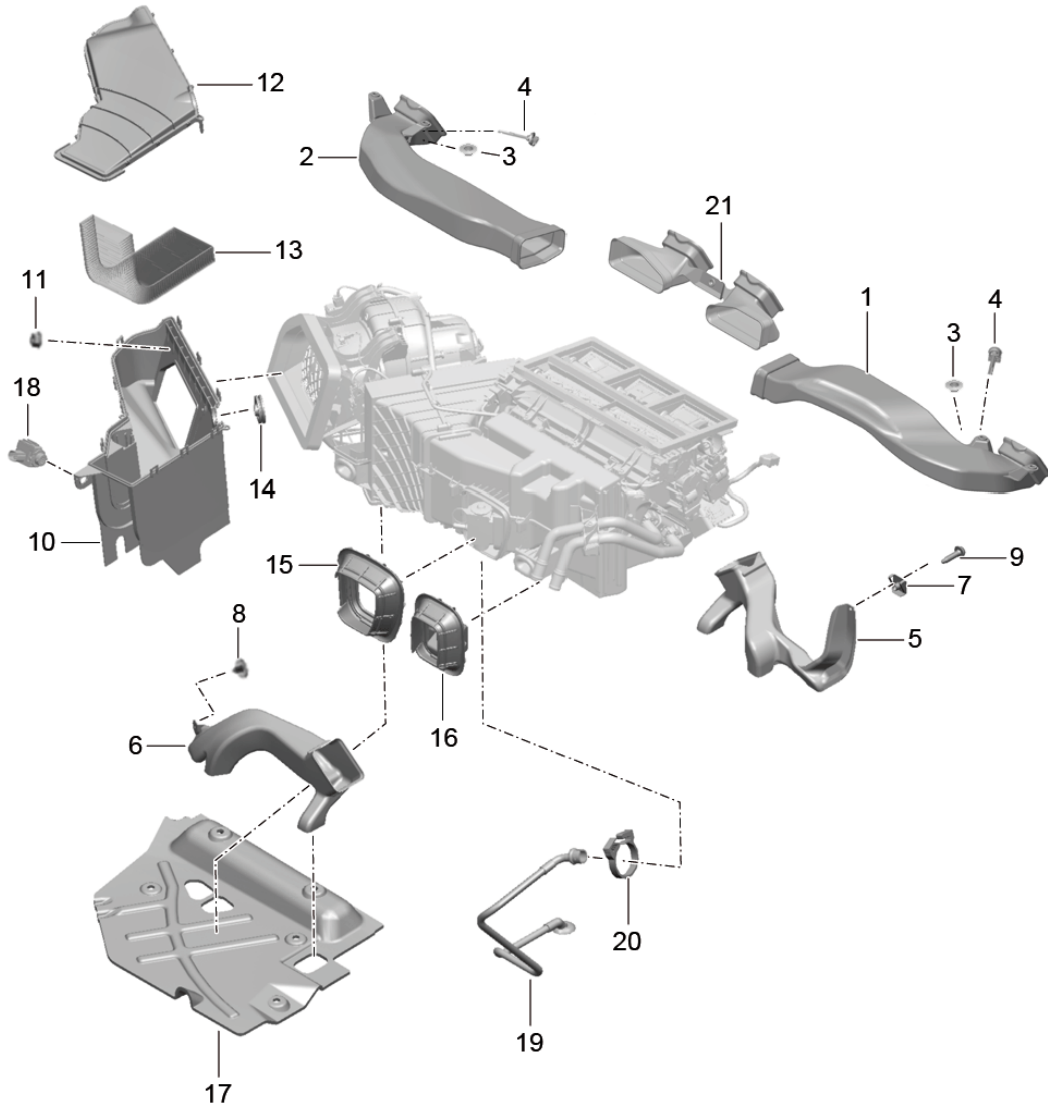

Model: 981-13

Model life 2012>>2016

Model: 981-13

Model life 2012>>2016

Pos	Part Number	Description	Remark	Qty	Model
1	981 572 463 00	Air guide Air distributor Air guide	left lhd	1	PR:098
(1)	981 572 463 01	Air guide	left side rhd	1	PR:099
2	981 572 464 00	Air guide	right side lhd	1	PR:098
(2)	981 572 464 01	Air guide	right side rhd	1	PR:099
3	999 703 462 40	End cap 10,0x65		2	PR:572
4	970 653 253 00	Temperature sensor Temperature sensor		2	
5	991 572 693 00	Footwell outlet vent (drivers side)	lhd	1	PR:098
(5)	991 572 694 00	Footwell outlet vent (drivers side)	rhd	1	PR:099
6	991 572 793 02	Footwell outlet vent (passenger side)	rhd	1	PR:099
(6)	991 572 794 02	Footwell outlet vent (passenger side)	lhd	1	PR:098
7	999 507 556 01	panel nut M 5		2	
8	1H0 819 943	round hd. screw (passenger side)		1	
9	999 073 459 01	fillister hd. bolt M5x16 (drivers side)		1	
10	991 572 072 01	Lower part Air intake	lhd	1	PR:098
(10)	991 572 071 00	Lower part Air intake	rhd	1	PR:099
11	900 377 018 09	Hexagon nut M6		2	
12	991 572 272 01	Cover Air intake	lhd	1	PR:098
(12)	991 572 271 00	Cover Air intake	rhd	1	PR:099
13	991 572 371 00	Air filter Air intake		1	
14	991 572 471 01	Grommet Air intake		1	
15	991 573 769 01	Grommet Firewall Expansion valve		1	PR:572,573
16	991 572 263 01	Seal Cross panel Heater pipeline		1	
17		Trim Cold air Cover		1	
18	7PP 907 659	see illustration: Sensor	809-010	1	
19	991 573 794 00	water drain pipe		1	PR:572,573
20	999 512 418 40	Hose clamp 22,7-24,7		1	PR:572,573
21	981 572 769 00	Air guide Intermediate piece	center	1