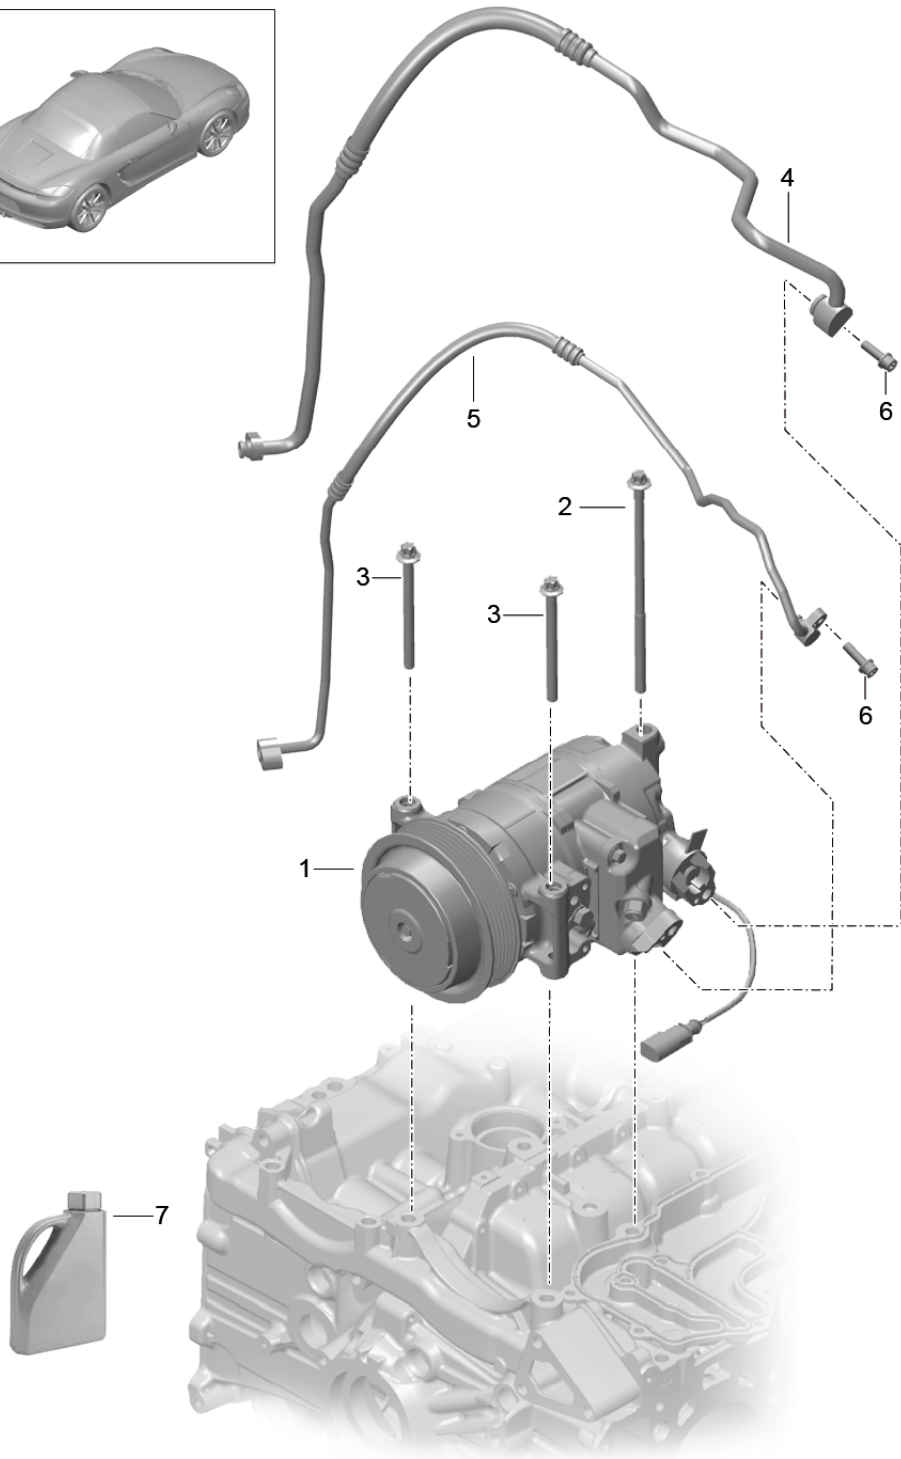

Model: 981-13

Model life 2012>>2016

Pos	Part Number	Description	Remark	Qty	Model
(8)	991 624 425 01	1 zone Servomotor		X	
9	970 653 253 00	2-zone Temperature sensor Blower outlet sensor Temperature sensor		2	PR:573
10	991 572 481 00	Bracket Air conditioner		1	
11	991 573 916 00	Cover for Filter		1	
12	991 573 623 00	Passenger compart. filter		1	
13	970 573 857 00	Tensioning spring blower housing		4	
14	991 573 913 00	pipe holder	rhd	1	PR:099
15	991 612 723 00	Wire set	lhd	1	PR:572,098
15	991 612 724 00	Wire set	rhd	1	PR:572,099
(15)	991 612 725 00	Wire set	lhd	1	PR:573,098
(15)	9P3 971 565	Wire set	lhd	1	PR:098
		without:			
(15)	9P4 971 565	ventilation flap Wire set	rhd	1	PR:099
		without:			
(15)	991 612 726 00	ventilation flap Wire set	rhd	1	PR:573,099
16	991 624 423 00	governor for Fan		1	
17	970 653 257 00	Discontinued part Temperature sensor for evaporator		2	
18	991 572 875 00	Grommet Air conditioner		2	
19	991 573 769 01	Grommet Firewall		1	
20	991 572 263 01	Expansion valve Seal Firewall		1	
21	8K0 820 261	Heater pipeline Gasket set Expansion valve		1	

Model: 981-13

Model life 2012>>2016