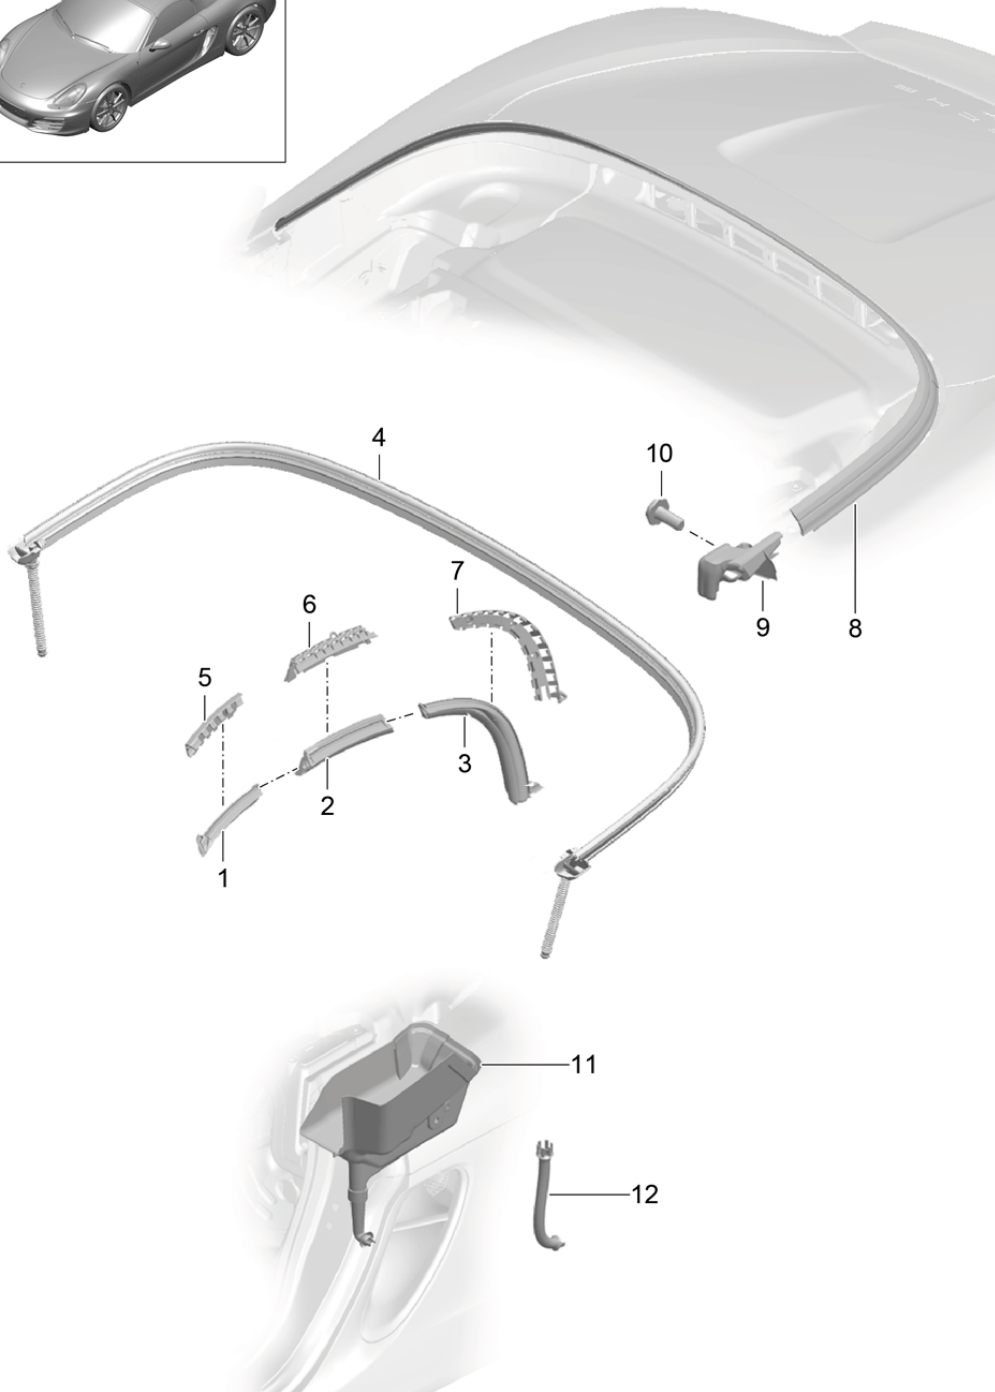

Model: 981-13

Model life 2012>>2016

Model: 981-13 Model life 2012>>2016

Pos	Part Number	Description	Remark	Qty	Model
1	981 561 327 00	Convertible top Seal Water drip pan Seal	left front	1	
(1)	981 561 328 00	Seal	right front	1	
2	981 561 329 00	Seal	left center	1	
(2)	981 561 330 00	Seal	right center	1	
3	981 561 331 00	Seal	left	1	
(3)	981 561 332 00	Seal	right left	1	
4	981 561 931 00	repair set Seal Roof arch		1	
(4)	981 561 931 01	with: Water drainage hose F >> 98-DS102 860 F >> A8-DS112 632 repair set Seal Roof arch		1	
5	981 561 933 00	with: Water drainage hose F 98-DS102 861>> F A8-DS112 633>> repair set retaining strip	left front	1	
(5)	981 561 934 00	repair set retaining strip	right front	1	
6	981 561 935 00	repair set retaining strip	left center	1	
(6)	981 561 936 00	repair set retaining strip	right center	1	
7	981 561 937 00	repair set retaining strip	left rear	1	
(7)	981 561 938 00	repair set retaining strip	right rear	1	
8	981 504 197 02	Seal Body		1	
9	981 561 475 03	Seal B-pillar	left	1	
(9)	981 561 476 03	Seal B-pillar	right	1	
10	999 073 268 A2	fillister hd. bolt M5x12		4	
11	981 561 805 02	Water drip pan	left	1	
(11)	981 561 806 02	Water drip pan	right	1	
12	981 504 397 02	Water drainage hose B-pillar		2