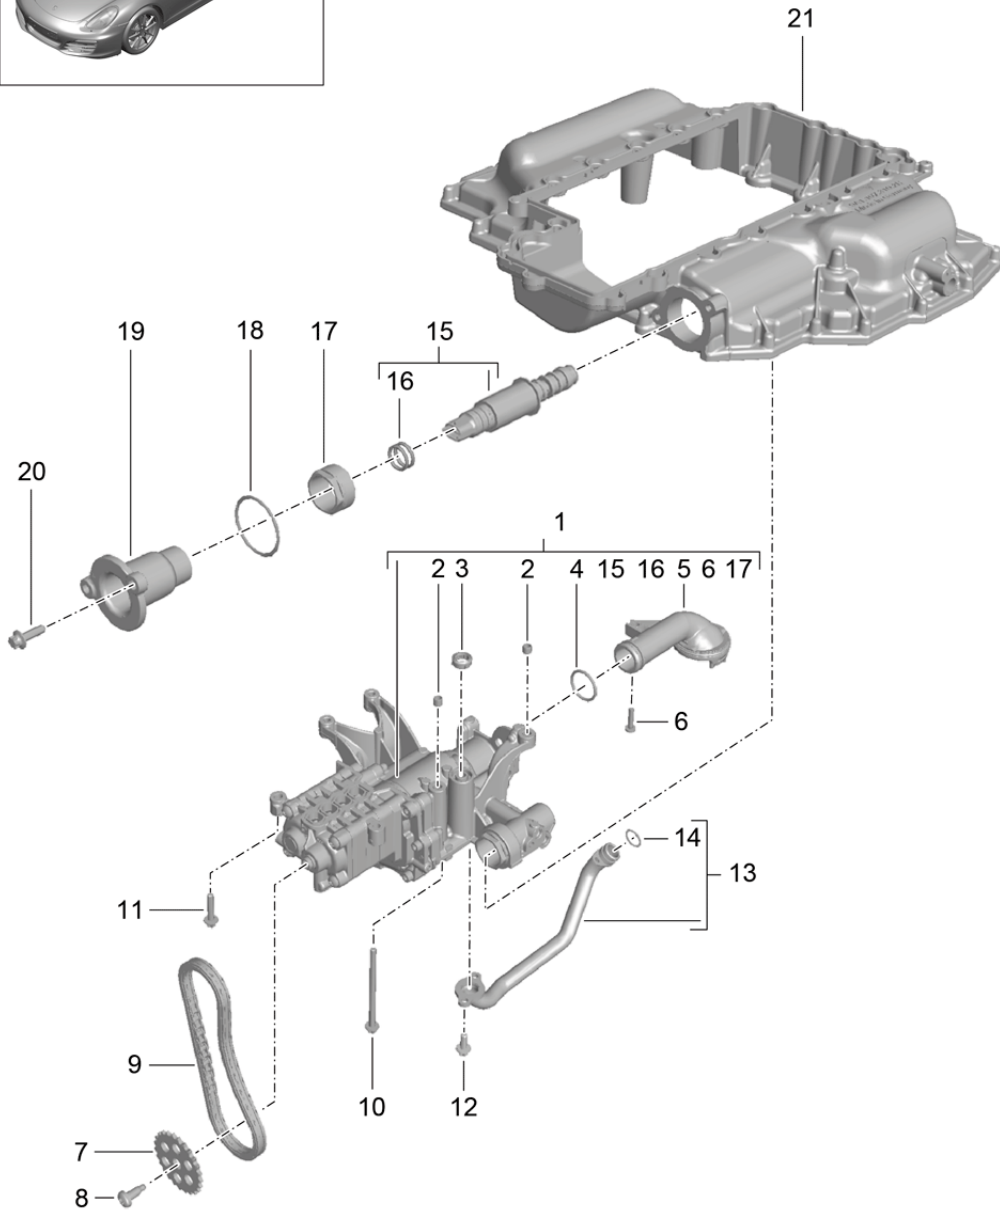

Model: 981-13

Model life 2012>>2016

Model: 981-13

Model life 2012>>2016

Pos	Part Number	Description	Remark	Qty	Model
1	9A1 107 050 11	oil pump oil pump Discontinued part		1	
1	9A1 107 050 12	oil pump		1	
2	996 106 103 50	dowel sleeve 8,2 X 7,0		2	
3	9A1 107 327 00	seal ring		1	
4	999 707 375 40	O-ring 30,00 X 3,00		1	
5	9A1 107 075 10	Suction tube		1	
6	999 073 102 01	flat round head bolt M6 X 25		1	
7	9A1 105 225 02	Chain sprocket		1	
8	999 073 380 01	oil pump Torx screw M8 X 22		1	
9		Chain oil pump			
10	900 385 126 01	see illustration: Torx screw M6 X 95	103-015	1	
11	900 385 048 01	Torx screw M6 X 30		5	
12	900 385 009 01	Torx screw M6 X 25		3	
13	9A1 107 025 01	oil pipe oil pump Crankcase housing		1	
14	999 707 575 40	O-ring 20,00 X 3,00		1	
15	948 107 113 11	Solenoid valve		1	
16	999 707 567 40	O-ring 17,00 X 3,00		2	
17	999 261 024 01	Union nut M36 x 1,0 x 12		1	
18	999 707 570 40	O-ring 44,00 x 3,00		1	
19	9A1 107 330 01	Sealing flange control valve		1	
20	900 385 019 01	Torx screw M6 X 20		2	
21		oil sump Upper part see illustration:	104-002