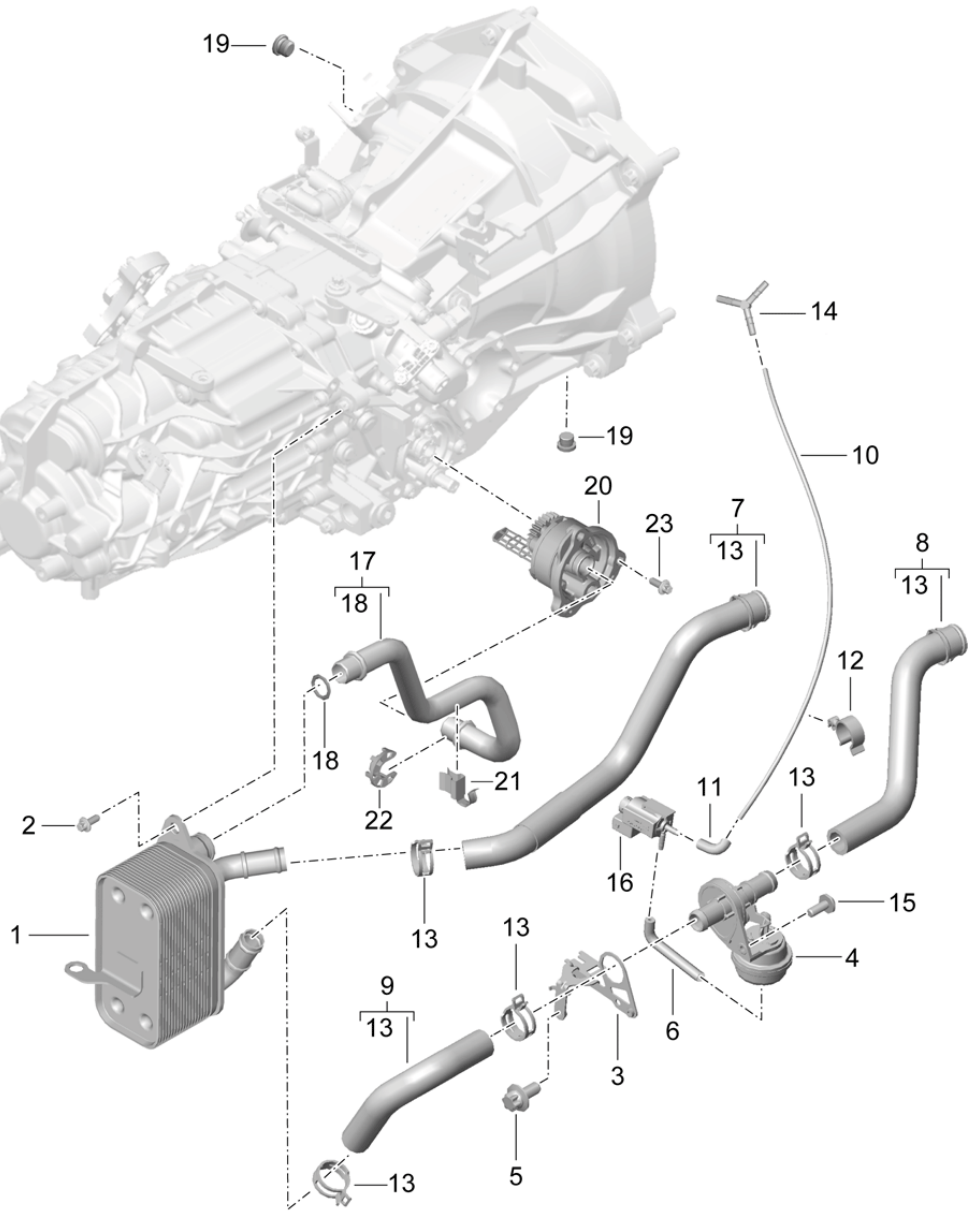

Model: 981-13

Model life 2012>>2016

Model: 981-13

Model life 2012>>2016

Pos	Part Number	Description	Remark	Qty	Model
		Manual gearbox heat exchanger oil pipe Water pipe			G8100,G8120
1	981 307 017 00	heat exchanger		1	
2	981 307 821 00	flat round head bolt M 8 X 20		3	
3	981 307 401 00	Bracket Disc valve		1	
4	991 307 573 00	Disc valve		1	
5	900 385 041 01	Torx screw M 6 X 12		1	
6	9G1 307 673 00	Molded hose		1	
7	981 307 077 00	Water hose Coolant Return line		1	
8	981 307 074 00	Water hose Coolant Supply		1	
9	981 307 075 00	Water hose Coolant Supply		1	
-	000 043 205 01	Pipe 4,0 X 1,0 modify in workshop Shorten		*	
10		Vacuum line L = 400 MM		1	
11	928 574 717 05	Molded hose		1	
12	999 507 872 40	Bracket		1	
13	999 512 589 09	Hose clamp 25 X 12		1	
14	999 239 040 40	Connecting piece 3,5 X 2,0 X 28		1	
(14)	928 573 727 05	Distributor		1	PR:XLF
15	N 910 682 01	Hexagon socket flat head bolt M 4 X 10		1	
16	7PP 906 270	Change-over valve		1	
17	981 307 053 00	Line		1	
18	981 307 853 00	O-ring		2	
19	N 910 597 01	sealing plug		2	
20	981 307 023 00	oil pump		1	
21	981 307 815 00	Clip		1	
22	981 307 825 00	Bracket		1	
23	981 307 850 00	flat round head bolt		3