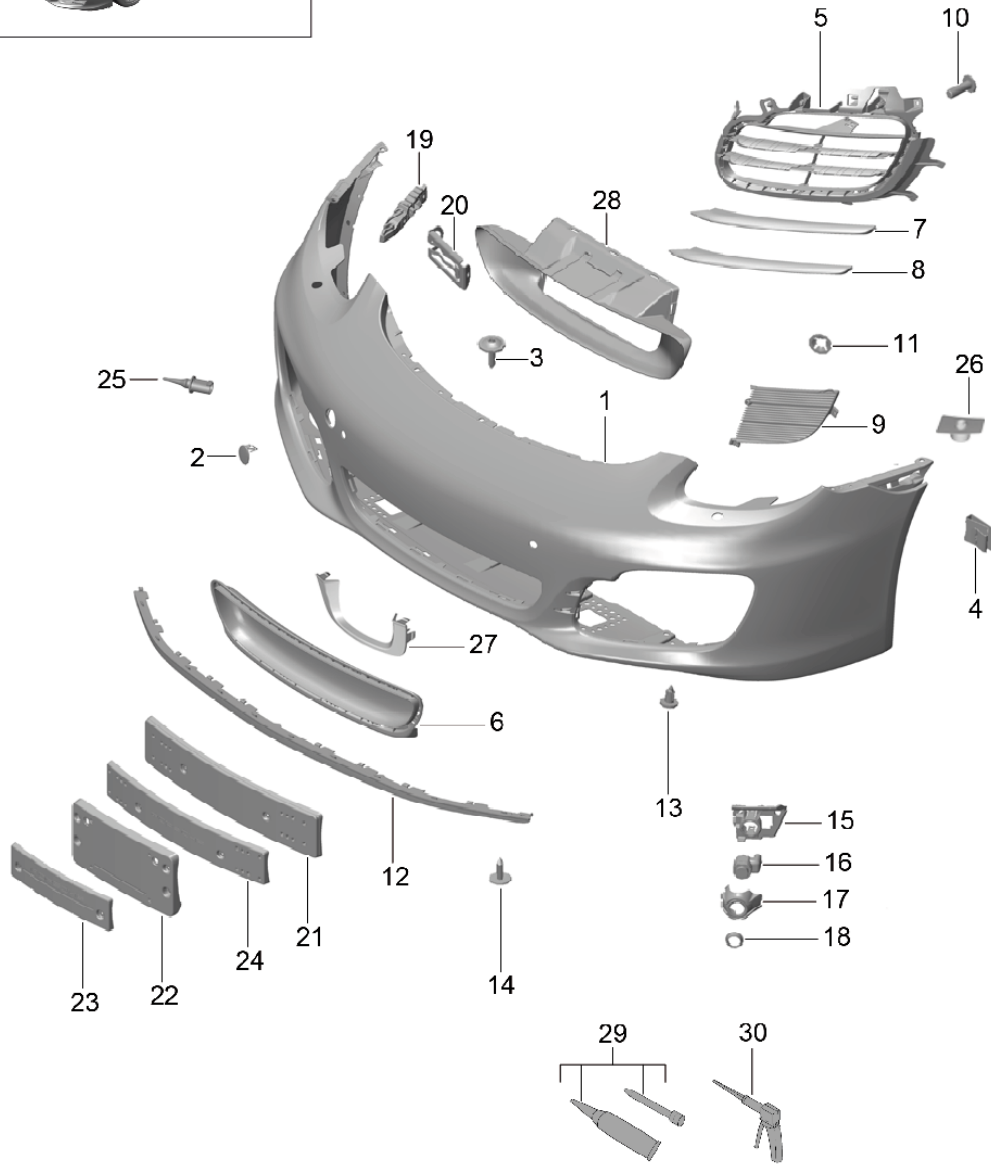

Model: 981-13

Model life 2012>>2016