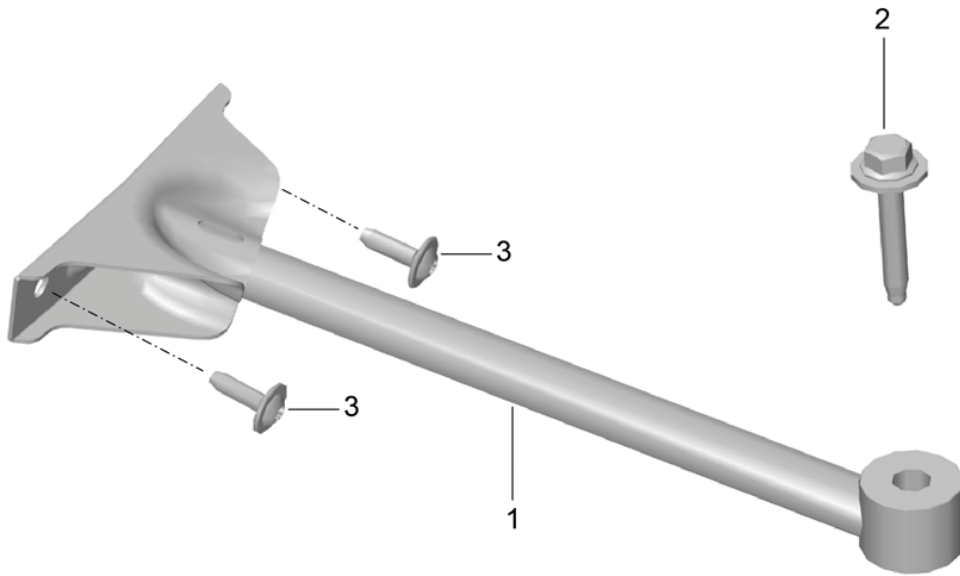

Model: 981-13 Model life 2012>>2016

Pos	Part Number	Description	Remark	Qty	Model
12	991 501 478 00 GRV	primed			
	991 501 671 00	Bracket		1	
	991 501 671 00 GRV	primed	lower		
14	991 502 331 00	Firewall	upper	1	
	991 502 331 00 GRV	primed			
		also use:	000 043 305 41		
15	999 504 266 01	threaded insert M12x1,5x28 Cross member Luggage compartment		X	
16	999 504 262 01	threaded insert M8x15 Support Spring strut		X	
17	999 073 549 01	Oval-head screw M 8 X 16		X	
18	N 907 988 05	Hexagon collar nut M8		1	
19	991 501 479 00	boot floor plate		1	
	991 501 479 00 GRV	primed			
20	991 504 111 03	Cross member		1	
21	991 502 547 00	Side member	left	1	
	991 502 547 00 GRV	primed			
(21)	991 502 548 00	Side member	right	1	
	991 502 548 00 GRV	primed			
-		use if required:			
		Pop rivet			
		Adhesive set			
		see			
		Technical manual			
		Group 5			
22	999 190 227 01	Pop rivet 6,5 X 12,5		X	
23	999 190 228 01	Pop rivet 6,4 X 11,5		X	
24	999 190 229 01	Pop rivet 6,5 X 10,5		X	
25	999 190 230 01	Pop rivet 6,5 X 14,5		X	
28	000 043 206 29	Adhesive set		1	
29	000 043 206 30	adhesive		1	
30	000 043 206 31	Double cartridge gun		1	
31	000 043 206 32	emulsion tube		1	
32	000 043 207 70	activator		1	
35	999 073 577 01	Torx screw		X	

Model: 981-13

Model life 2012>>2016