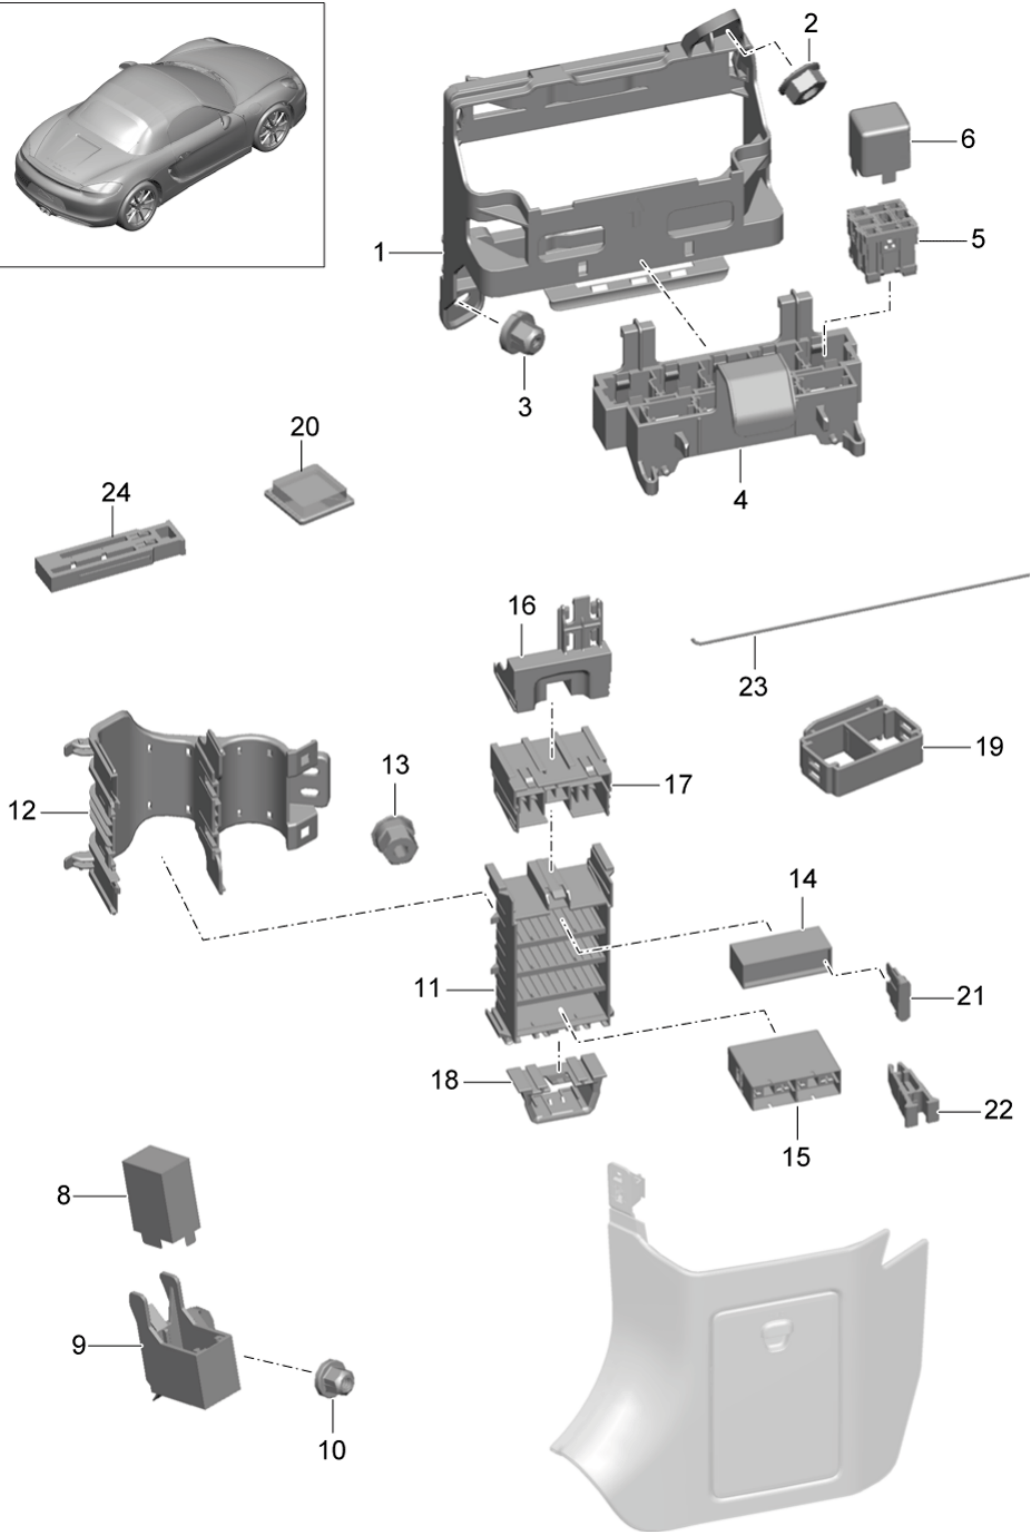

Model: 981-13

Model life 2012>>2016

Pos	Part Number	Description	Remark	Qty	Model
-		Control unit Sensor Airbag Airbag unit see illustration:	812-050		
-		Switch Airbag see illustration:	903-005		
1	991 618 201 03	Control unit for airbag		1	
1	991 618 201 08	Control unit for airbag D - MJ 2015>>		1	
2	999 070 015 02	domed cap nut M 6		3	
3	991 618 223 01	Front sensor		2	
4	999 084 638 01	Hexagon nut M 6		2	
5	991 618 221 01	Sensor Side airbag unit		2	
6	999 084 629 01	Hexagon nut M 6		2	
7	991 618 227 01	Pressure sensor doors		2	

Model: 981-13

Model life 2012>>2016