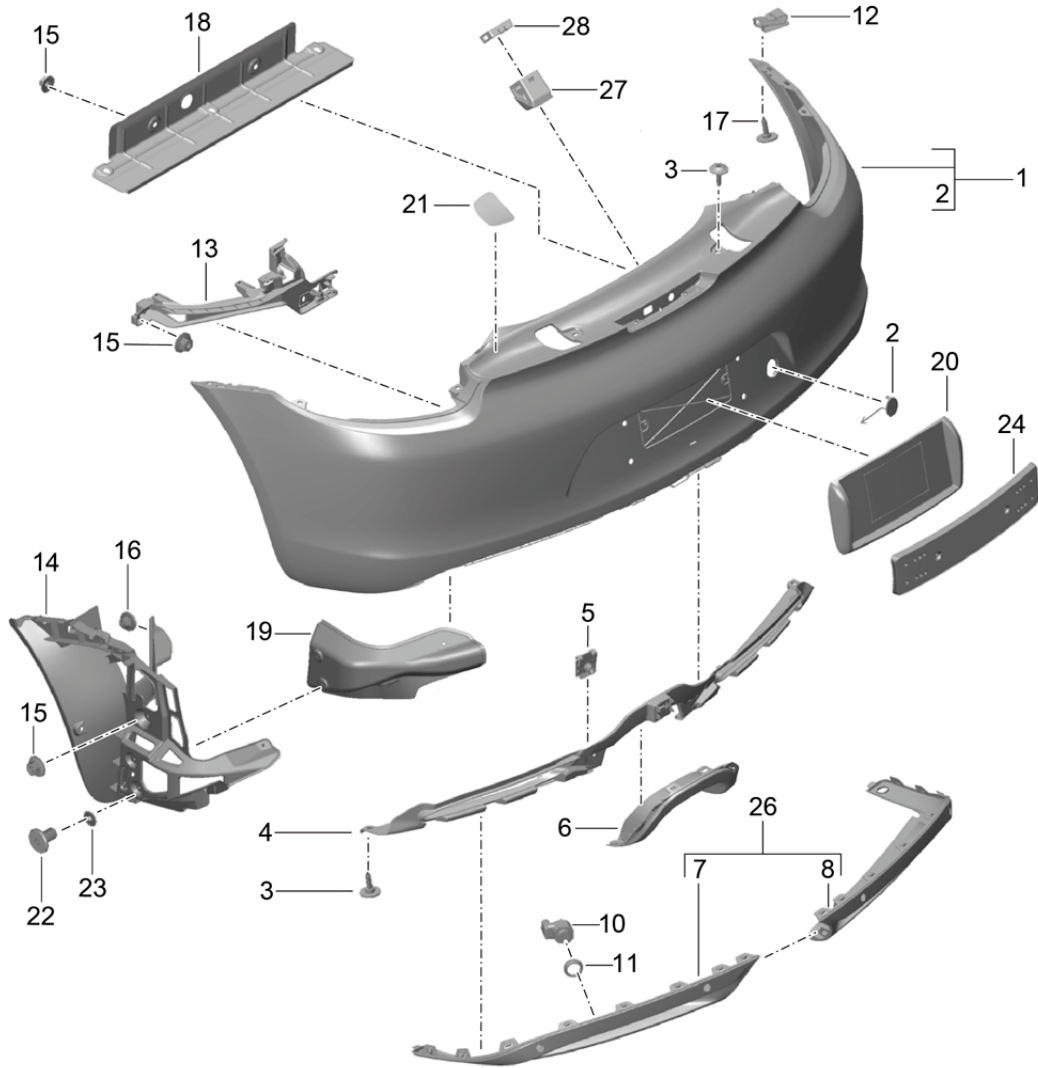

Model: 981-13

Model life 2012>>2016

Pos	Part Number	Description	Remark	Qty	Model
29	000 043 300 47	Adhesive set adhesive with: 5-fold emulsion tube Bracket Headlight washer system		1	
-		use if required:			
30	000 043 300 48	Tool set for adhesive		1	

Model: 981-13

Model life 2012>>2016