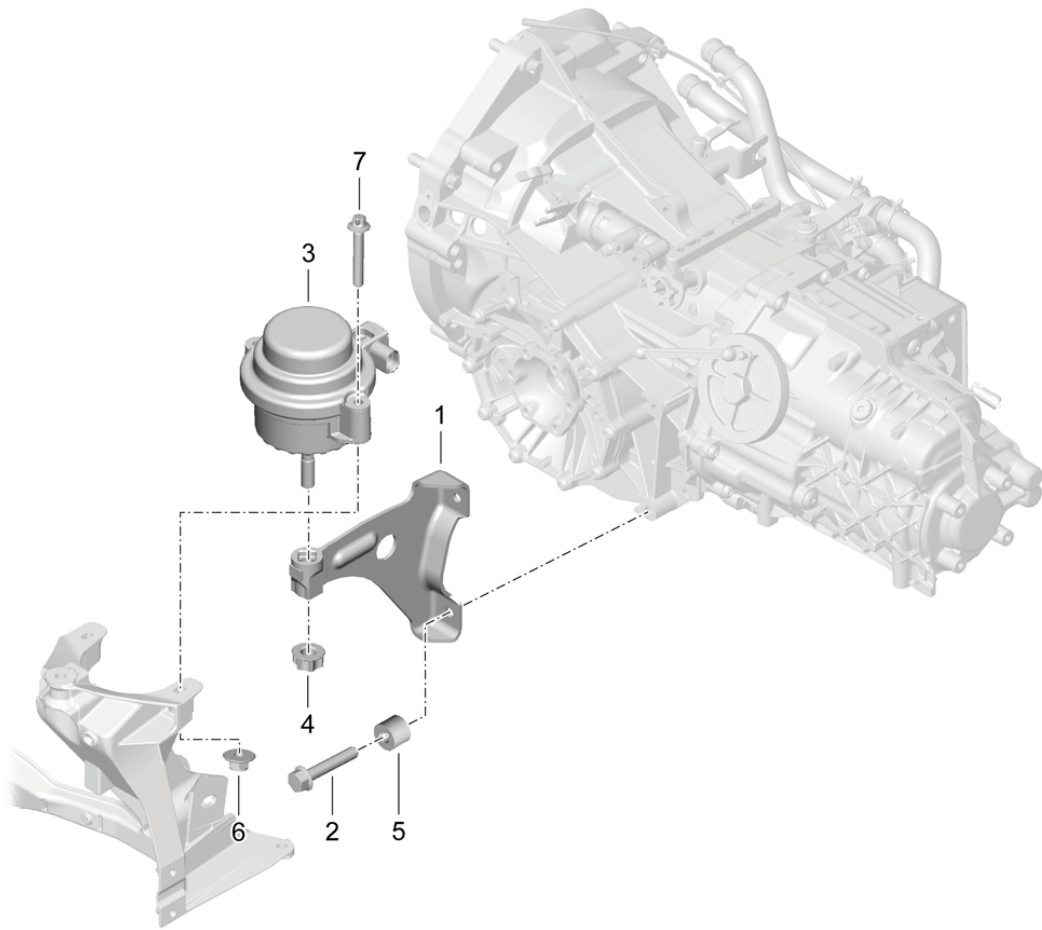

Model: 981-13

Model life 2012>>2016

Model: 981-13

Model life 2012>>2016

Pos	Part Number	Description	Remark	Qty	Model
		Transmission suspension			
		Threaded joint			
		Engine			
1	981 375 195 00	Console	left	1	PR:250
(1)	981 375 181 00	Console	left	1	PR:480
(1)	981 375 196 01	Console	right	1	PR:250
(1)	981 375 182 00	Console	right	1	PR:480
2	900 378 249 01	Hexagon bolt		4	PR:480
		AM 10 X 55			
(2)	900 378 338 01	Bolt with washer		4	PR:250
		AM 10 X 30			
3	981 375 059 04	hydro-mounting		2	PR:140
(3)	981 375 049 02	hydro-mounting		2	PR:-140
4	999 086 009 02	Nut		2	
		M 12 X 1,5			
5	999 209 118 30	spacer sleeve		4	PR:480
		10,2 X 7,4			
6	999 084 447 01	Hexagon nut		4	
		M 8			
6	PAF 003 923	Hexagon nut		4	
		M 8			
7	900 385 071 01	Torx screw		4	PR:-140
		M 8 X 50			
(7)	900 385 121 01	Outer hexagon round screw		4	PR:140
		M 8 X 75			