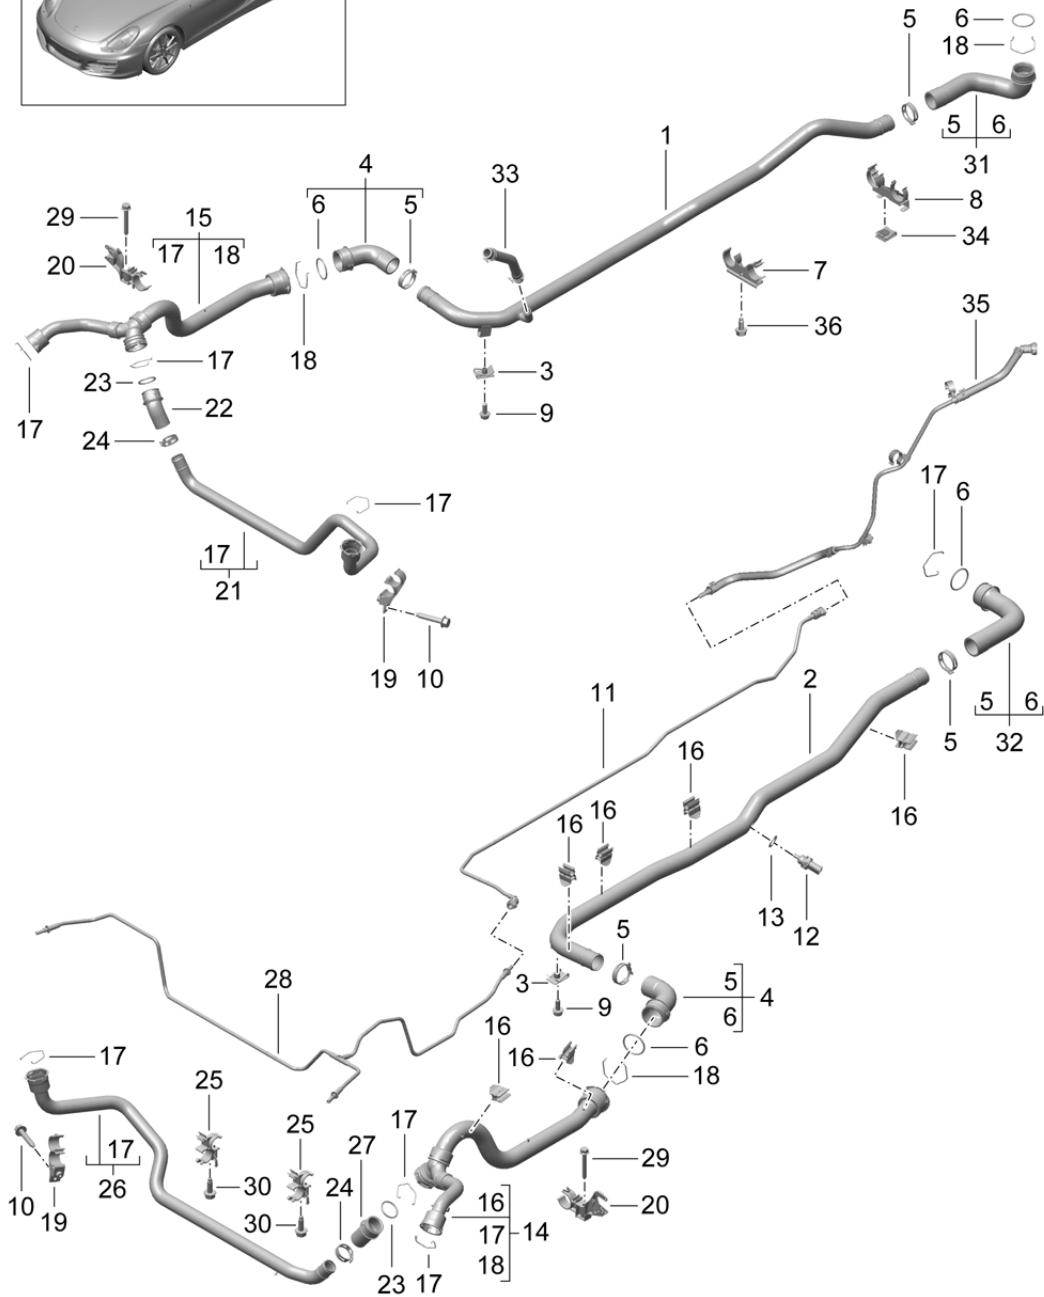

Model: 981-13

Model life 2012>>2016

Model: 981-13 Model life 2012>>2016

Pos	Part Number	Description	Remark	Qty	Model
1	981 106 651 02	Water cooling 1 Coolant pipe Supply		1	
2	981 106 652 01	Coolant pipe Return line		1	
3	999 507 246 01	panel nut M 6		2	
4	991 106 551 01	Water hose		2	
5	999 512 667 09	Hose clamp B 44 X 12		3	
6	996 106 801 03	O-ring		4	
7	991 106 540 01	Bracket		1	
8	981 106 541 03	Bracket		1	
9	N 106 532 01	Hex collared bolt M 6 X 16		2	
10	900 378 141 01	Hexagon bolt M 6 X 35		2	
11	981 106 227 02	Breather line		1	
12	948 606 420 01	Temperature sensor No longer use the part here		1	
12	948 606 420 00	Temperature sensor		1	
		with:			
13	900 123 111 21	seal ring seal ring 14 X 20 No longer use the part here		1	
14	991 106 751 03	Distributor tube		1	
15	991 106 752 03	Distributor tube		1	
16	991 106 512 02	Bracket		6	
17	997 106 802 01	Spring		6	
18	997 106 802 03	Spring		2	
19	991 106 525 02	Bracket		2	
20	991 106 413 03	Bracket		2	
21	991 106 711 02	Cross tube		1	
22	991 106 724 00	Water hose		1	
23	996 106 801 02	O-ring		2	
24	999 512 664 09	Hose clamp B 36 X 12		2	
25	991 106 527 02	Bracket		2	
26	991 106 720 02	Cross tube		1	
27	991 106 723 00	Water hose		1	
28	991 106 767 03	Breather line		1	
29	900 378 270 01	Hexagon bolt M 6 X 45		2	
30	900 378 173 01	Hexagon bolt M 6 X 20		2	
31	981 106 501 01	Water hose Supply		1	
32	981 106 502 01	Water hose Return line		1	
33	981 106 212 02	Water hose Supply		1	
34	999 507 795 09	panel nut ST 4,8		1	
35	981 106 682 02	Breather line F >> A8-DS113 321 F >> 98-DK123 237	rear	1	
35	981 106 682 04	Breather line F A8-DS113 322>> F 98-DK123 238>>	rear	1	
36	900 378 155 01	Hexagon bolt M 6 X 16		2	
37	900 387 264 01	Socket head bolt		1