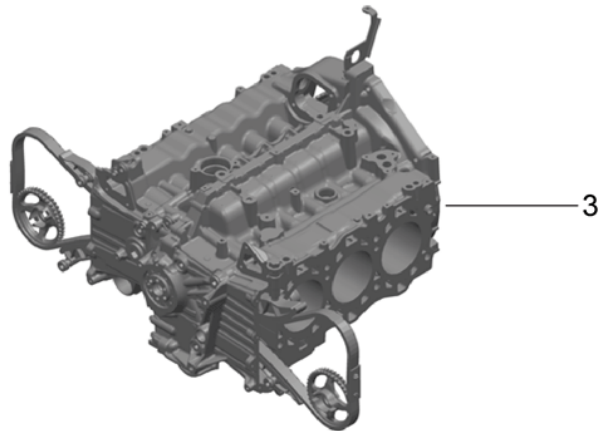

Model: 981-13

Model life 2012>>2016

Model: 981-13 Model life 2012>>2016

Pos	Part Number	Description	Remark	Qty	Model
		Replacement engine without: Clutch plate - PDK - Gearbox without: flywheel Manual gearbox with: Compressor Air conditioning			
1	9A1 100 922 00	Replacement engine		1	A122+ PR:-145
1	9A1 100 922 X	D - MJ 2012>> - MJ 2012 Replacement engine		1	A122+ PR:-145
1	9A1 100 922 01	D - MJ 2012>> - MJ 2012 Replacement engine		1	A122+ PR:145
1	9A1 100 922 AX	D - MJ 2012>> - MJ 2012 Replacement engine		1	A122+ PR:145
1	9A1 100 923 00	D - MJ 2012>> - MJ 2012 Replacement engine		1	A123+ PR:-145
1	9A1 100 923 X	D - MJ 2012>> - MJ 2012 Replacement engine		1	A123+ PR:-145
1	9A1 100 923 01	D - MJ 2012>> - MJ 2012 Replacement engine		1	A123+ PR:145
1	9A1 100 923 AX	D - MJ 2012>> - MJ 2012 Replacement engine		1	A123+ PR:145
1	9A1 100 922 02	D - MJ 2012>> - MJ 2012 Replacement engine		1	A122+ PR:-145
1	9A1 100 922 BX	D - MJ 2013>> - MJ 2013 Replacement engine		1	A122+ PR:-145
1	9A1 100 922 03	D - MJ 2013>> - MJ 2013 Replacement engine		1	A122+ PR:145
1	9A1 100 922 CX	D - MJ 2013>> - MJ 2013 Replacement engine		1	A122+ PR:145
1	9A1 100 923 02	D - MJ 2013>> - MJ 2013 Replacement engine		1	A123+ PR:-145
1	9A1 100 923 BX	D - MJ 2013>> - MJ 2013 Replacement engine		1	A123+ PR:-145
1	9A1 100 923 03	D - MJ 2013>> - MJ 2013 Replacement engine		1	A123+ PR:145
1	9A1 100 923 CX	D - MJ 2013>> - MJ 2013 Replacement engine		1	A123+ PR:145
1	9A1 100 922 04	D - MJ 2013>> - MJ 2013 Replacement engine		1	A122+ PR:-145
1	9A1 100 922 DX	D - MJ 2014>> - MJ 2014 Replacement engine		1	A122+