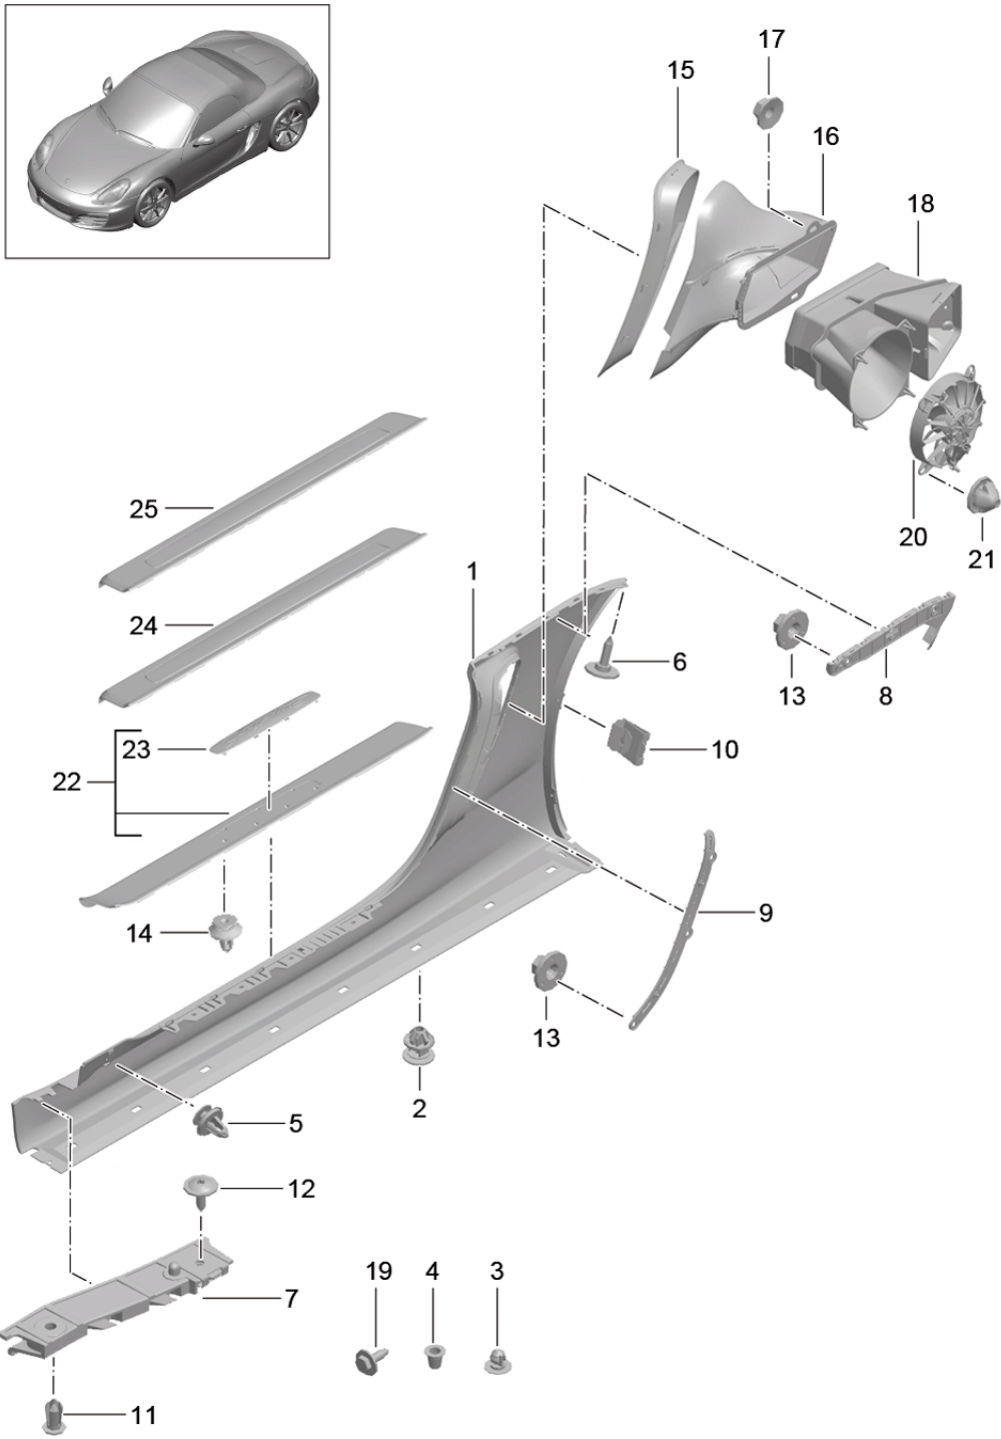

Model: 981-13

Model life 2012>>2016

Model: 981-13 Model life 2012>>2016

Pos	Part Number	Description	Remark	Qty	Model
1	981 504 661 02	Side member trim and Ventilation Engine compartment Side member trim primed	left	1	
1	981 504 661 06	Discontinued part Side member trim primed	left	1	
(1)	981 504 662 02	Side member trim primed	right	1	
(1)	981 504 662 06	Discontinued part Side member trim primed	right	1	
2	981 504 597 00	Fasteners Side member trim		2	
3	999 591 413 40	Retaining clip 9,80		8	
4	999 702 403 40	Grommet 9,5X14		8	
5	999 507 999 40	Retaining clip 8,1X2,00		8	
6	999 073 231 09	panel screw ST4,8X16-C		2	
7	981 504 763 00	retaining strip	left front	1	
(7)	981 504 764 00	retaining strip	right front	1	
8	981 504 863 02	retaining strip	left rear	1	
(8)	981 504 864 02	retaining strip	right rear	1	
9	981 504 865 01	retaining strip	left center	1	
(9)	981 504 866 01	retaining strip	right center	1	
10	999 507 795 09	panel nut ST 4,8		4	
11	999 591 712 40	Spreader rivet 6,0X12,0		2	
12	999 073 505 01	panel screw ST4,8X16-C		2	
13	999 049 032 40	Hexagon plastic collar nut T6/22X10,5		12	
14	999 507 999 40	Retaining clip 8,1X2,00		8	
15	981 504 561 01	Trim Air inlet Discontinued part	left	1	
	981 504 561 01 1E0	Black			
15	981 504 561 02	Trim Air inlet primed	left	1	
(15)	981 504 562 01	Trim Air inlet Discontinued part	right	1	
	981 504 562 01 1E0	Black			
(15)	981 504 562 02	Trim Air inlet primed	right	1	
(15)	981 504 561 03	Trim	left	1