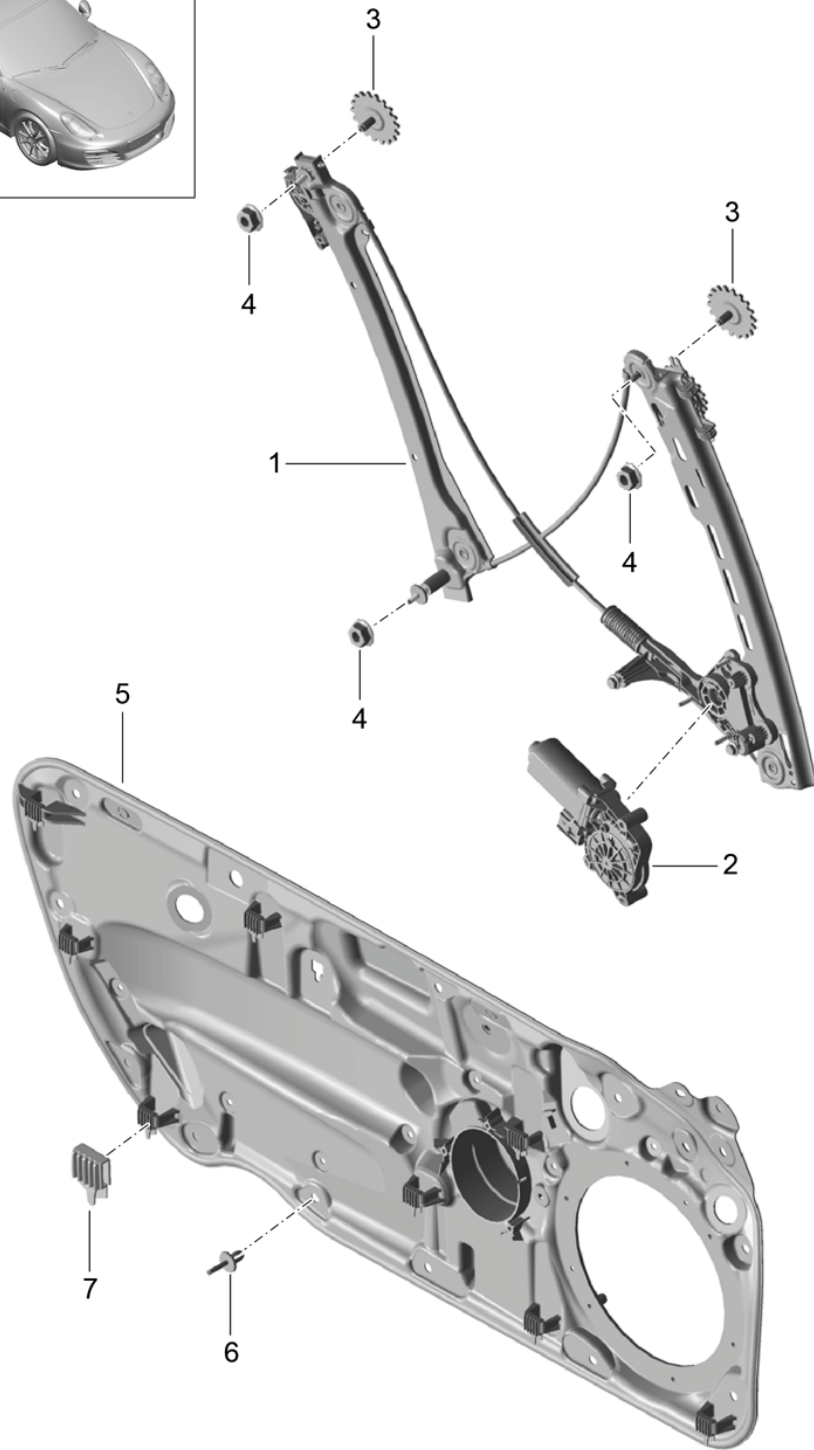

Model: 981-13

Model life 2012>>2016

Model: 981-13

Model life 2012>>2016

Pos	Part Number	Description	Remark	Qty	Model
1	991 542 975 00	Window regulator Window regulator without motor	left	1	
(1)	991 542 976 00	Electric motor Window regulator without motor	right	1	
2	991 624 101 00	Electric motor Window regulator Connector housing 6-pole F >> 98-DS103 346 F >> 98-DK123 064	left	1	
2	991 624 101 02	Electric motor Window regulator Connector housing 2-pole F 98-DS103 347>> F 98-DK123 065>>	left	1	
2	991 624 102 00	Electric motor Window regulator Connector housing 6-pole F >> 98-DS103 346 F >> 98-DK123 064	left	1	
2	991 624 102 02	Electric motor Window regulator Connector housing 2-pole F 98-DS103 347>> F 98-DK123 065>>	right	1	
3	991 542 551 02	Mount Window regulator		2	
4	900 377 018 09	Hexagon nut M 6		3	
5	991 537 221 01	Assembly frame	left	1	
(5)	991 537 222 01	Assembly frame	right	1	
6	999 591 525 40	Spreader rivet 7,0X14,2		13	
7	991 537 557 00	Rubber ply		8