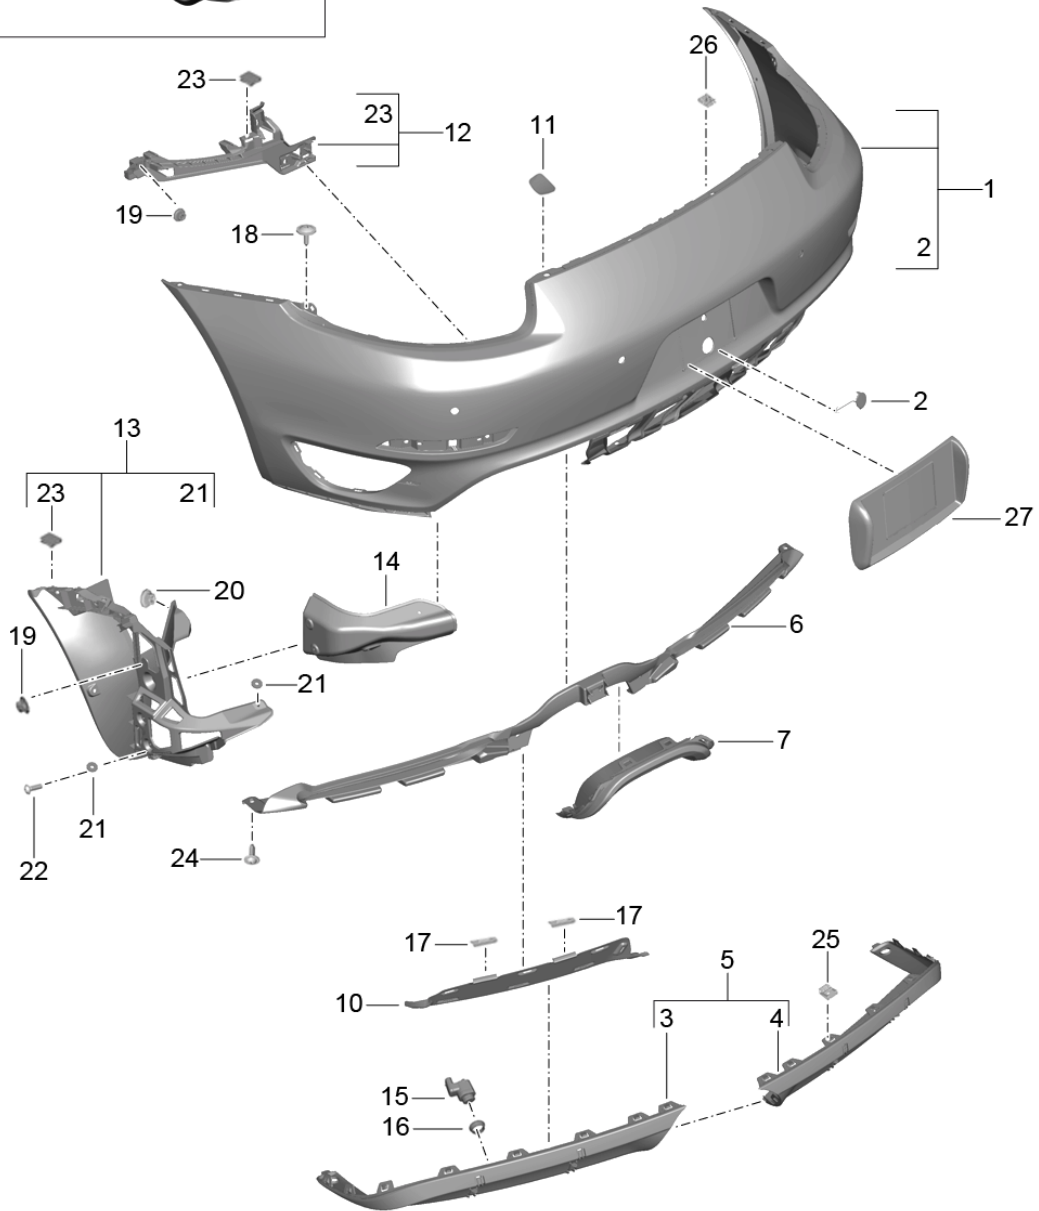

Model: 981-13

Model life 2012>>2016

Pos	Part Number	Description	Remark	Qty	Model
25	999 507 856 01	panel nut M6		2	
26	999 507 309 02	panel nut ST 4,8		2	
29		Assembly kit Number plate see illustration:	802-001	1	

Model: 981-13

Model life 2012>>2016