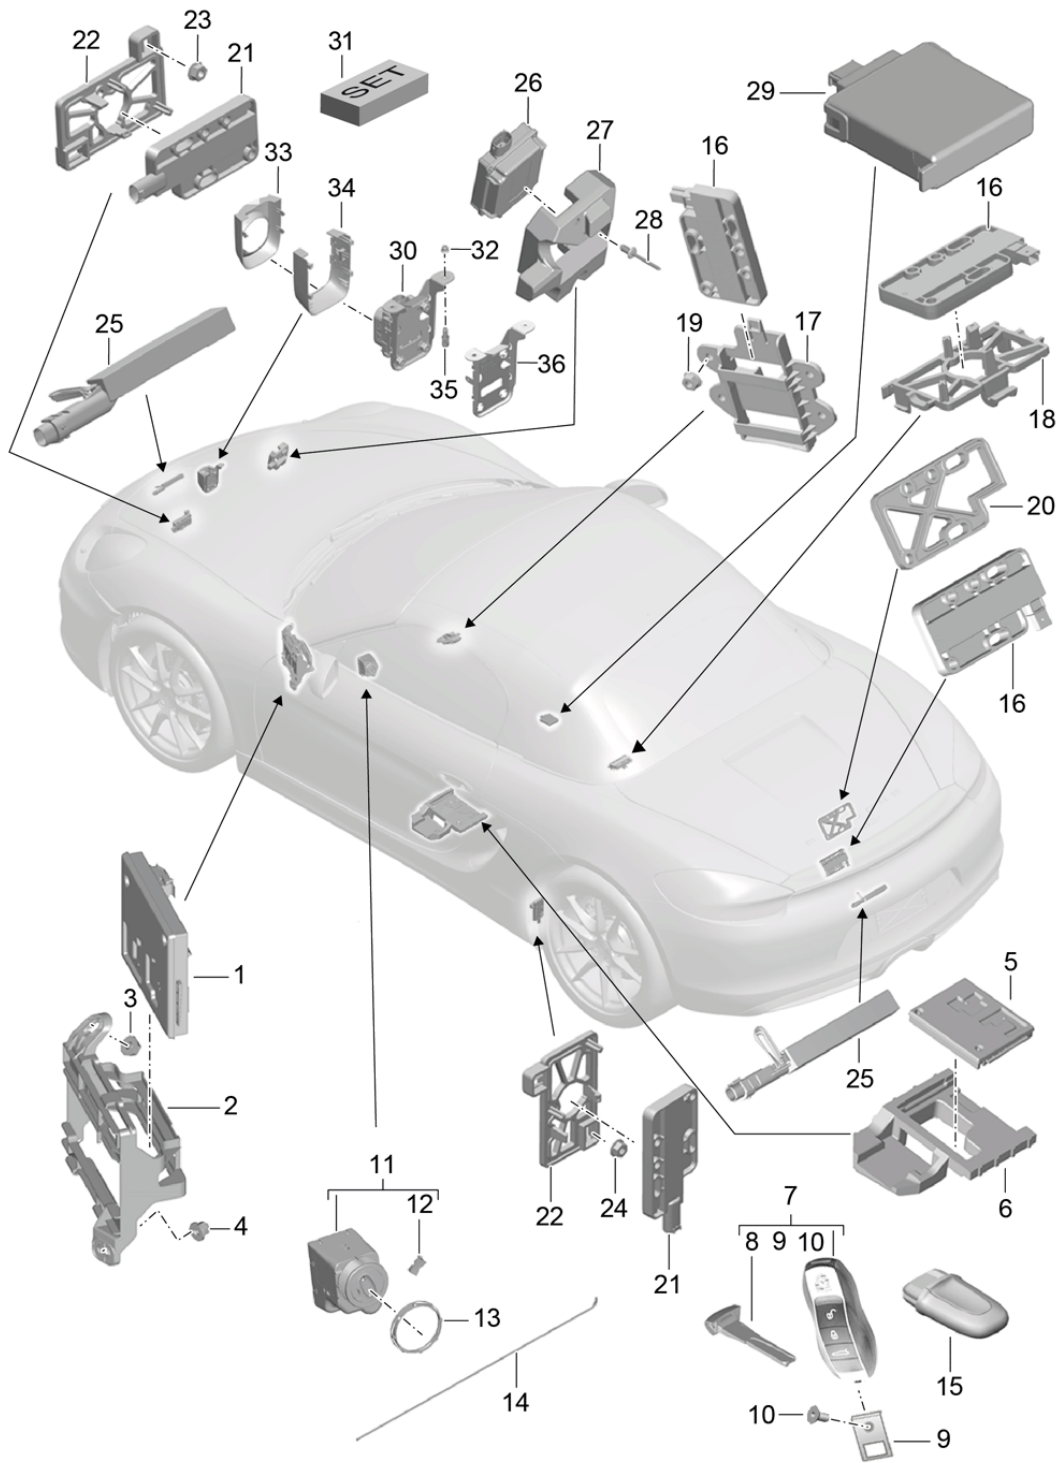

Model: 981-13

Model life 2012>>2016

Model: 981-13

Model life 2012>>2016

Pos	Part Number	Description	Remark	Qty	Model
1	7PP 907 064 FK	Control units Electronics Front end Rear end Handheld transmitter Ignition/starter switch Aerial Garage door opener Sensor Interior monitoring		1	PR:524
1	7PP 907 064 ES	Control unit Electronics Front end F >> 98-DS102 000 F >> 98-DK102 000 F >> 98-DS112 000 F >> 98-DK112 000 F >> 98-DS123 000 F >> 98-DK123 000 F >> 98-DS132 000 F >> 98-DK132 000		1	PR:524,-IY2
1	7PP 907 064 GE	Control unit Electronics Front end F 98-DS102 001>> F 98-DK102 001>> F 98-DS112 001>> F 98-DK112 001>> F 98-DS123 001>> F 98-DK123 001>> F 98-DS132 001>> F 98-DK132 001>>		1	PR:524,IY2
1	7PP 907 064 FL	Control unit Electronics Front end F >> 98-DS102 000 F >> 98-DK102 000 F >> 98-DS112 000 F >> 98-DK112 000 F >> 98-DS123 000 F >> 98-DK123 000 F >> 98-DS132 000 F >> 98-DK132 000		1	PR:525
1	7PP 907 064 EP	Control unit Electronics Front end F 98-DS102 001>> F 98-DK102 001>> F 98-DS112 001>> F 98-DK112 001>> F 98-DS123 001>> F 98-DK123 001>>		1	PR:525,-IY2