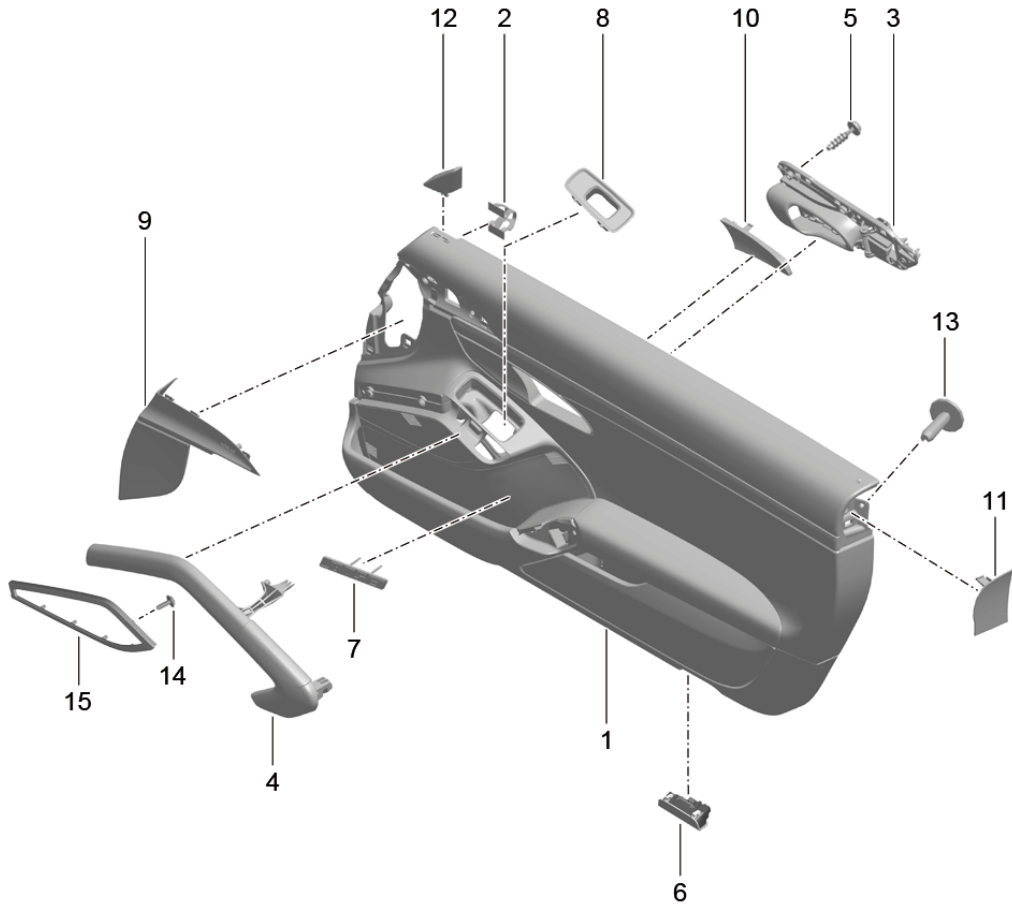

Model: 981-13

Model life 2012>>2016