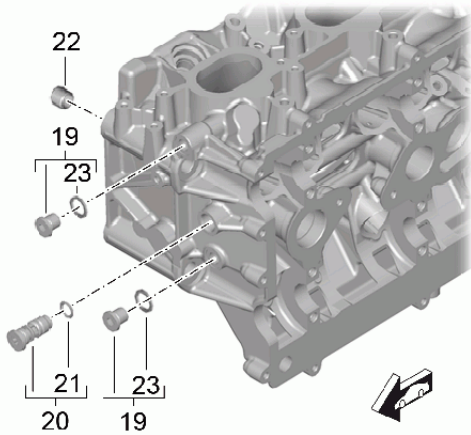

Model: 981-13

Model life 2012>>2016

Model: 981-13

Model life 2012>>2016

Pos	Part Number	Description	Remark	Qty	Model
1	9A1 105 308 02	Cylinder head Accessories Valves throttle control element		2	
2	900 331 057 40	VVS O-ring		2	
3	9A1 105 304 03	VVS 11,2 X 2,65 throttle control element		2	
3	9A1 105 304 04	NVS No longer use the part here throttle control element		2	
4	999 707 446 40	NVS O-ring		2	
5	9A1 105 314 02	NVS 18,0 X 2,5 Inlet valve		12	A122
(5)	9A1 105 312 02	Inlet valve		12	A123
6	9A1 105 324 02	exhaust valve		12	A122
(6)	9A1 105 322 02	exhaust valve		12	A123
7	948 105 151 01	spring disc	lower	12	A122
7	9A1 105 151 00	Intake spring disc	lower	12	A123
8	996 105 115 52	Intake Valve stem seal		24	
9	948 105 094 00	1 set of valve springs		12	A122
(9)	9A1 105 110 01	Intake 1 set of valve springs		12	A123
10	948 105 150 01	Intake spring disc	upper	12	A122
10	9A1 105 350 00	No longer use the part here spring disc	upper	12	A122
(10)	9A1 105 150 00	Intake spring disc	upper	12	A123
11	996 105 123 52	Intake cotter, split		48	
12	948 105 153 01	Exhaust spring disc	lower	12	
13	9A1 105 180 01	Valve spring		12	A122
(13)	9A1 105 181 00	Exhaust Valve spring		12	A123
14	996 105 121 54	Exhaust spring disc	upper	12	
14	9A1 105 121 00	No longer use the part here spring disc	upper	12	
15	900 385 112 01	Exhaust Torx screw		8	
15	999 073 650 01	M 5 X 12 No longer use the part here Torx screw	M5X12	1	
16	999 063 038 01	sealing plug		2	
17	900 123 111 21	M 14 X 1,5 X 15 seal ring		2	
18	999 063 035 02	14,0 X 18,0 sealing plug		3	
(18)	999 063 035 02	M 8 X 1,0 Cyl. 1 - 3 sealing plug		4	
19	999 063 037 01	M 8 X 1,0 Cyl. 4 - 6 sealing plug		6	A122