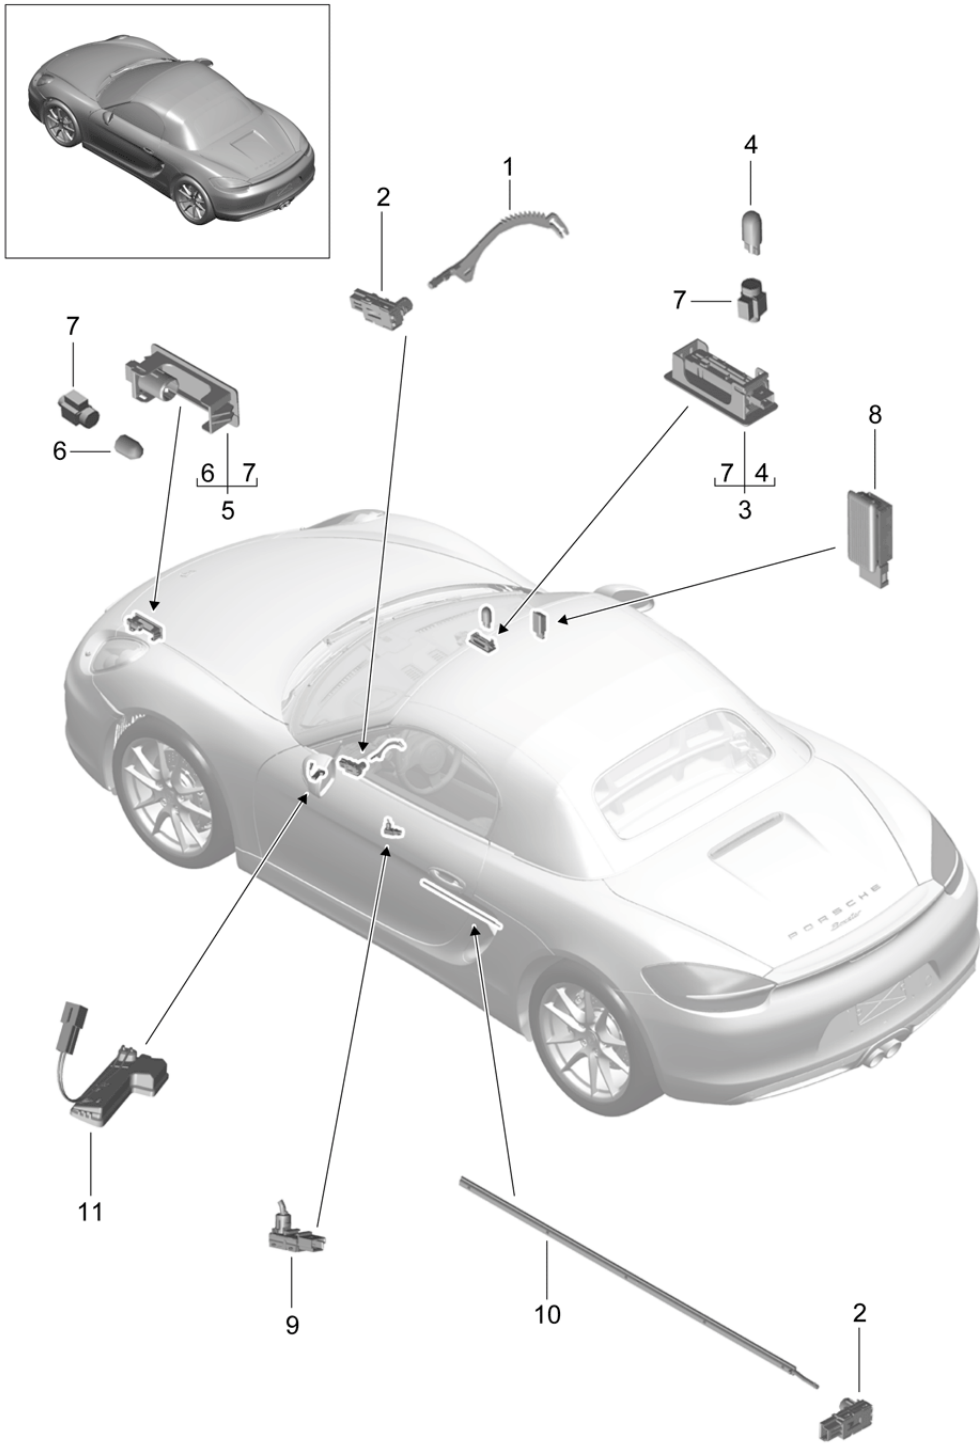

Model: 981-13

Model life 2012>>2016

Model: 981-13 Model life 2012>>2016

Pos	Part Number	Description	Remark	Qty	Model
-		Interior lights Door warning light Footwell light Luggage compartment lamp Glove box light Light Exterior mirror interior light			
1	991 632 131 00	see illustration: fibre optic conductor	903-006 lhd	1	PR:098
(1)	991 632 132 00	Ignition/starter switch fibre optic conductor Ignition/starter switch	rhhd	1	PR:099
2	7PP 947 101	Light		4	
3	991 632 024 00	Footwell light		2	PR:-630
(3)	991 632 133 00	Footwell light Included LED module		2	PR:630
4	999 631 040 90	bulb 5 W		2	PR:-630
5	991 632 020 00	Light		2	PR:-630
(5)	991 632 137 00	Luggage compartment Light Included LED module		2	PR:630
6	999 631 134 90	Luggage compartment bulb X6 W		2	PR:-630
7	970 632 187 00	Bulb holder		5	PR:-630
8	991 632 071 00	Glove box light		1	
9	991 632 085 00	Door handle light	left	1	PR:630
(9)	991 632 086 00	Door handle light	right	1	PR:630
10	991 632 189 00	fibre optic conductor	left	1	PR:630
(10)	991 632 190 00	Stowage compartment fibre optic conductor	right	1	PR:630
11	991 631 611 01	Stowage compartment Light	left	1	PR:258,259, 260,261
(11)	991 631 612 01	Exterior mirror Light Exterior mirror	right	1	PR:258,259, 260,261