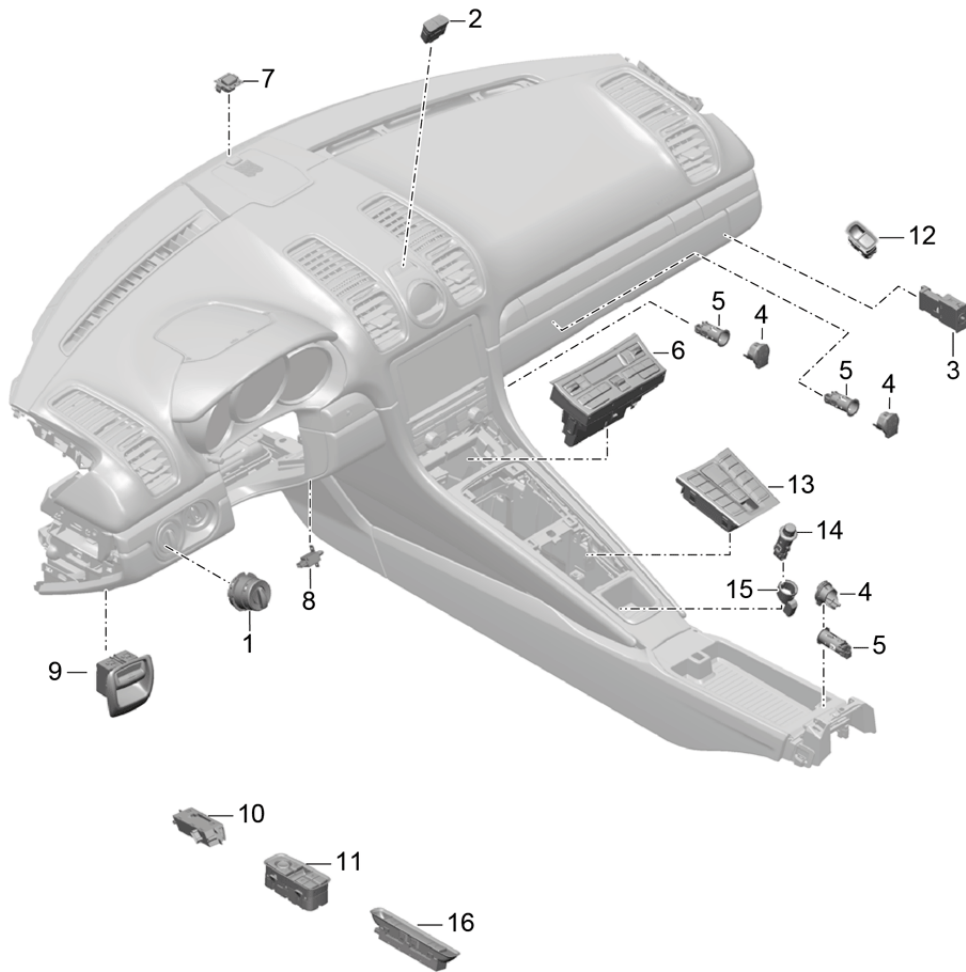

Model: 981-13 Model life 2012>>2016

Pos	Part Number	Description	Remark	Qty	Model
-		Interior lights Door warning light Footwell light Luggage compartment lamp Glove box light Light Exterior mirror interior light			
1	991 632 131 00	see illustration: fibre optic conductor	903-006 lhd	1	PR:098
(1)	991 632 132 00	Ignition/starter switch fibre optic conductor Ignition/starter switch	rhhd	1	PR:099
2	7PP 947 101	Light		4	
3	991 632 024 00	Footwell light		2	PR:-630
(3)	991 632 133 00	Footwell light Included LED module		2	PR:630
4	999 631 040 90	bulb 5 W		2	PR:-630
5	991 632 020 00	Light		2	PR:-630
(5)	991 632 137 00	Luggage compartment Light Included LED module		2	PR:630
6	999 631 134 90	Luggage compartment bulb X6 W		2	PR:-630
7	970 632 187 00	Bulb holder		5	PR:-630
8	991 632 071 00	Glove box light		1	
9	991 632 085 00	Door handle light	left	1	PR:630
(9)	991 632 086 00	Door handle light	right	1	PR:630
10	991 632 189 00	fibre optic conductor	left	1	PR:630
(10)	991 632 190 00	Stowage compartment fibre optic conductor	right	1	PR:630
11	991 631 611 01	Stowage compartment Light	left	1	PR:258,259, 260,261
(11)	991 631 612 01	Exterior mirror Light Exterior mirror	right	1	PR:258,259, 260,261

Model: 981-13

Model life 2012>>2016