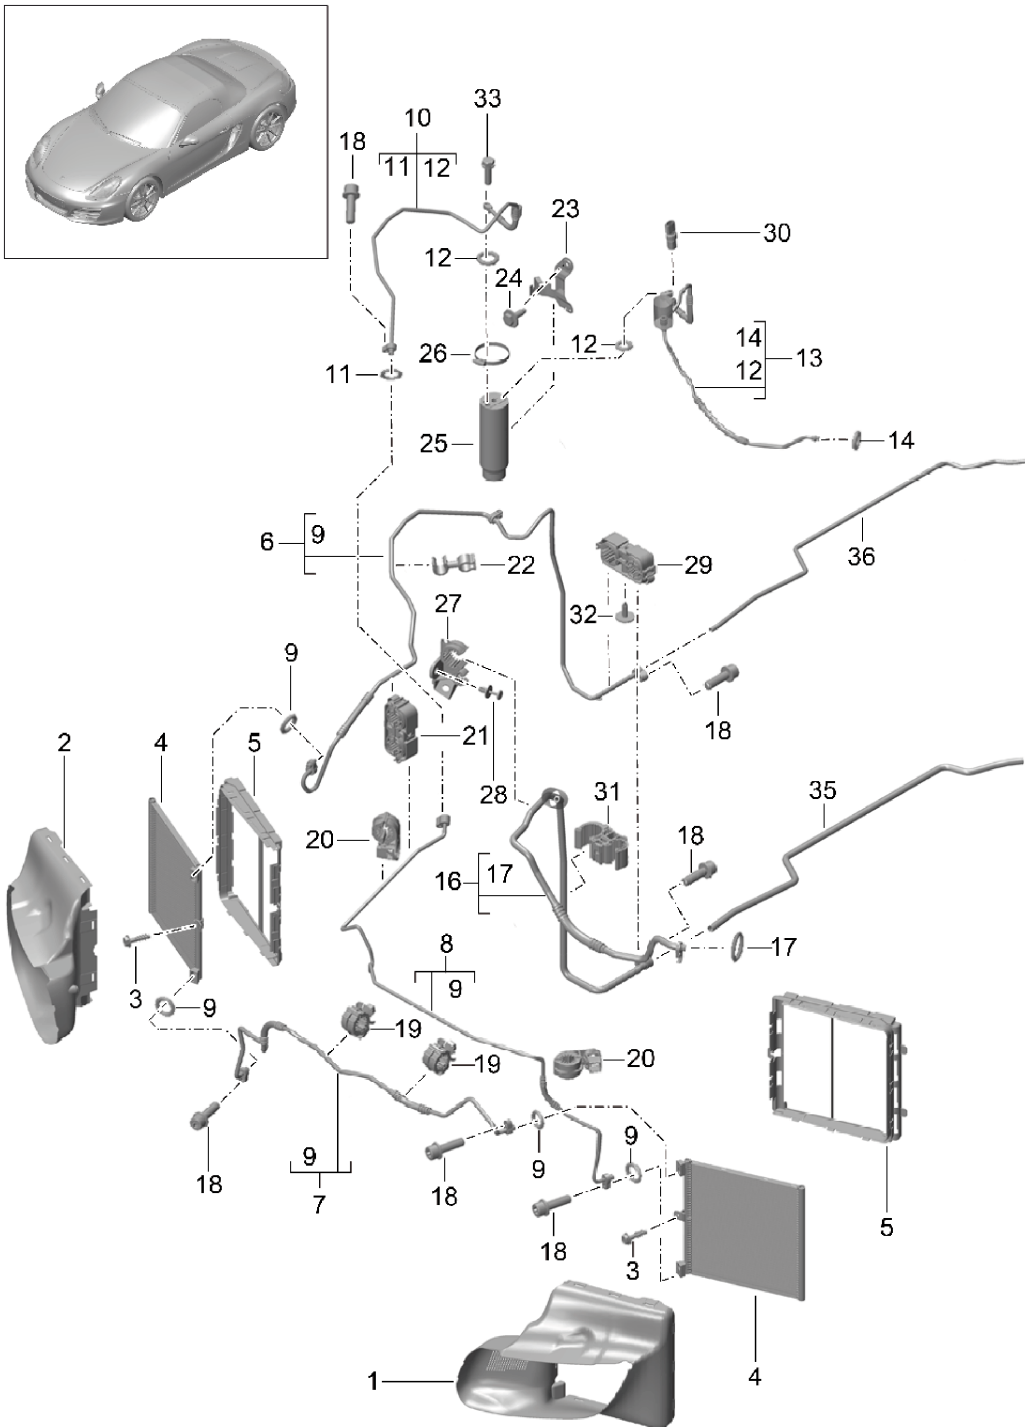

Model: 981-13

Model life 2012>>2016

Pos	Part Number	Description	Remark	Qty	Model
1	9A1 126 011 05	Compressor		1	
(1)	9A1 126 011 AX	Air conditioning Compressor		1	
2	900 385 134 01	Compressor Replacement parts		1	
3	900 385 102 01	Hexagon head bolt M8x170		2	
4		Torx screw M8x90		1	
5		suction line see illustration, item:	813-025,4	1	
6	N 104 144 02	Pressure line see illustration, item:	813-025,5	2	
7	000 043 200 04	Socket head bolt with hexagon socket head M 8X28-U		1	
		Compressor oil 250 ML			

Model: 981-13

Model life 2012>>2016