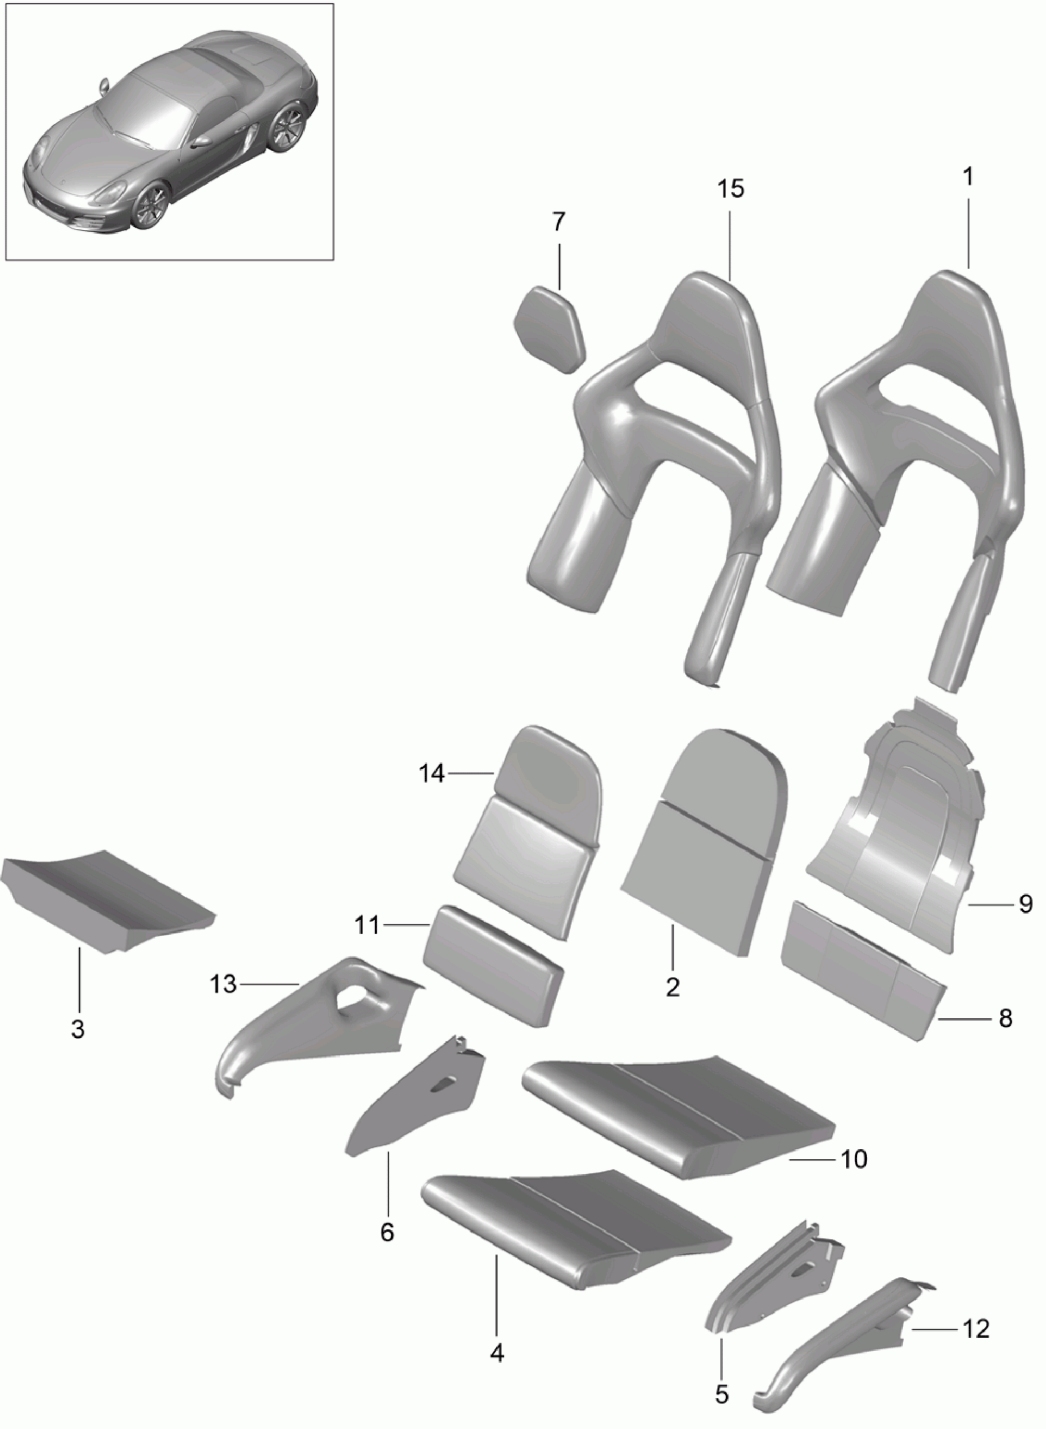

Model: 981-13

Model life 2012>>2016