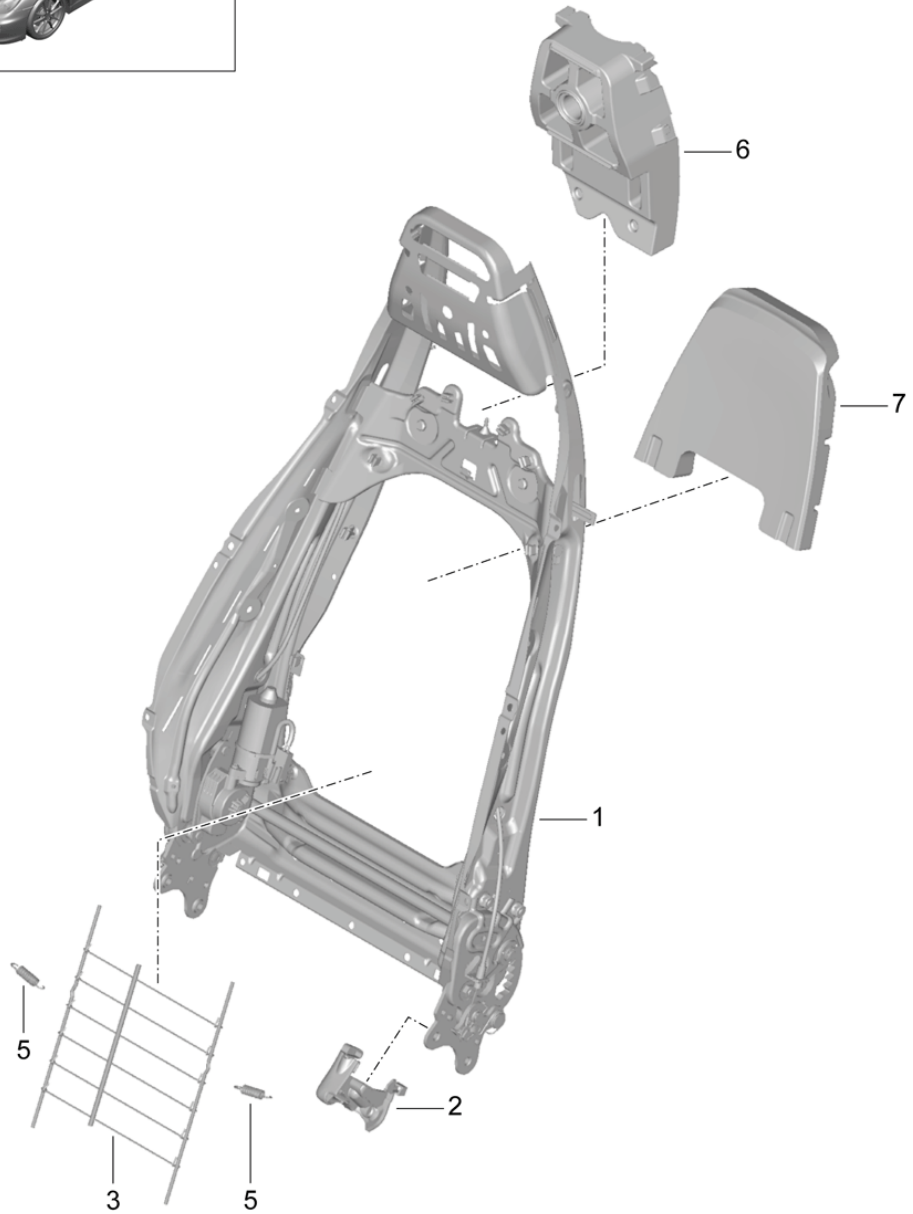

Model: 981-13

Model life 2012>>2016