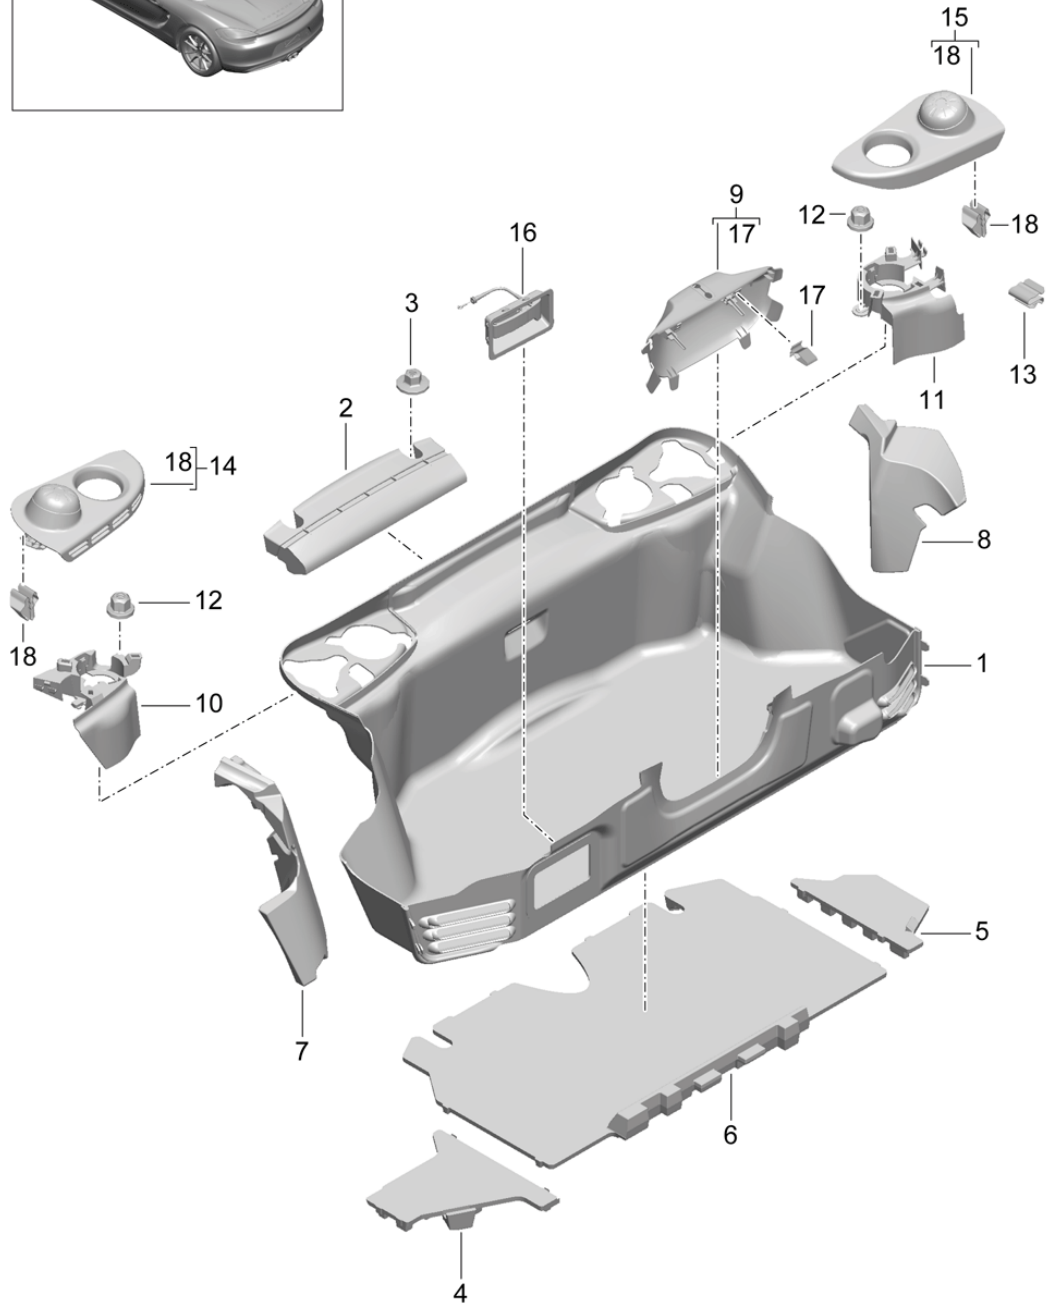

Model: 981-13

Model life 2012>>2016

Model: 981-13 Model life 2012>>2016

Pos	Part Number	Description	Remark	Qty	Model
1	981 551 053 00	Luggage compartment Carpet Trim	rear	1	
2	981 551 053 00 A31 981 551 347 01	Luggage compartment Black Carpet Support		1	
3	999 049 032 40	Hexagon plastic collar nut		2	
4	981 551 765 00	shelf Carpet	left	1	
5	981 551 766 01	Luggage compartment shelf Carpet	right	1	
6	981 551 764 01	Luggage compartment shelf Carpet	center	1	
7	981 551 753 00	Luggage compartment Support	left	1	
8	981 551 754 00	Support	right	1	
(8)	981 551 754 01	Support	right	1	PR:140,475
9	981 551 251 02	cover - lock Luggage compartment		1	
10	981 551 251 02 1E0 981 551 377 02	Black Assembly frame Service Cup	left	1	
11	981 551 378 02	Assembly frame Service Cup	right	1	
12	999 049 033 40	Plastic nut T6/16,0		2	
14	981 551 381 00	Cover Service Cup	left	1	
15	981 551 381 00 1E0 981 551 382 00	Black Cover Service Cup	right	1	
17	981 551 382 00 1E0 999 507 681 01	Black Clip		2	
18	999 507 130 01	U-clip		3