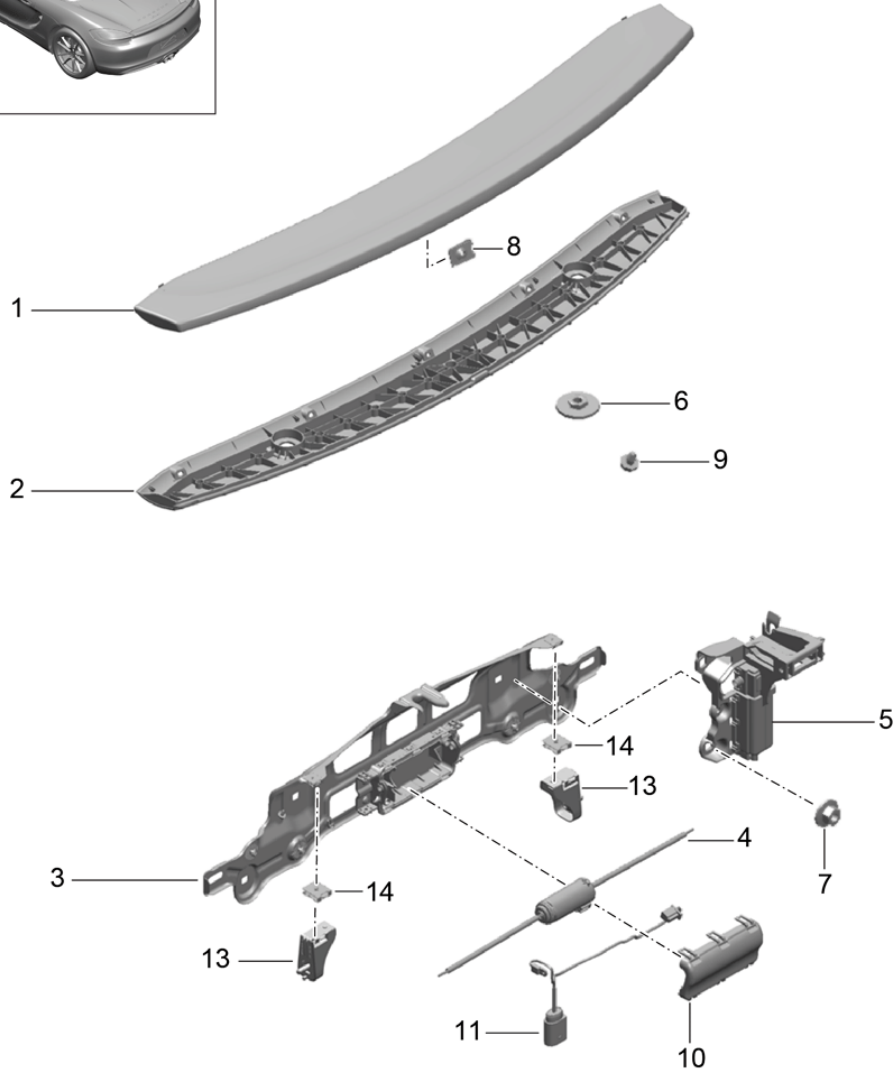

Model: 981-13

Model life 2012>>2016

Pos	Part Number	Description	Remark	Qty	Model
1	981 512 011 05	Cover	rear	1	
	981 512 011 05 GRV	Cover primed			
(1)	981 512 011 06	Cover		1	PR:686,690
	981 512 011 06 GRV	Cover primed			
2	981 512 151 02	Hinge	left	1	
(2)	981 512 152 02	Hinge	right	1	
3	900 075 510 01	Bolt with washer M6X20		8	
		D >> - MJ 2015			
(3)	999 075 082 01	Bolt with washer M6X24		8	
		D - MJ 2016>>			
4	981 512 551 02	Gas filled strut		1	
5	991 504 563 00	bracket f.throttle contr.elem.		1	
6	981 624 118 00	throttle control element		1	
7	981 512 217 01	Bowden cable		1	
8	981 512 521 00	Cable		1	
		Emergency operation			
9	999 919 717 01	fillister hd. bolt M5X27		2	
10	981 512 051 00	Striker		1	
11	999 073 378 01	flat round head bolt M6X20		2	
12	981 512 053 00	Lid lock		1	
13	900 075 504 01	Bolt with washer M6X45		2	
14	981 512 911 02	Seal		1	
15	987 512 987 00	throttle control element		1	
16	900 075 510 01	Bolt with washer M6X20		8	

Model: 981-13

Model life 2012>>2016