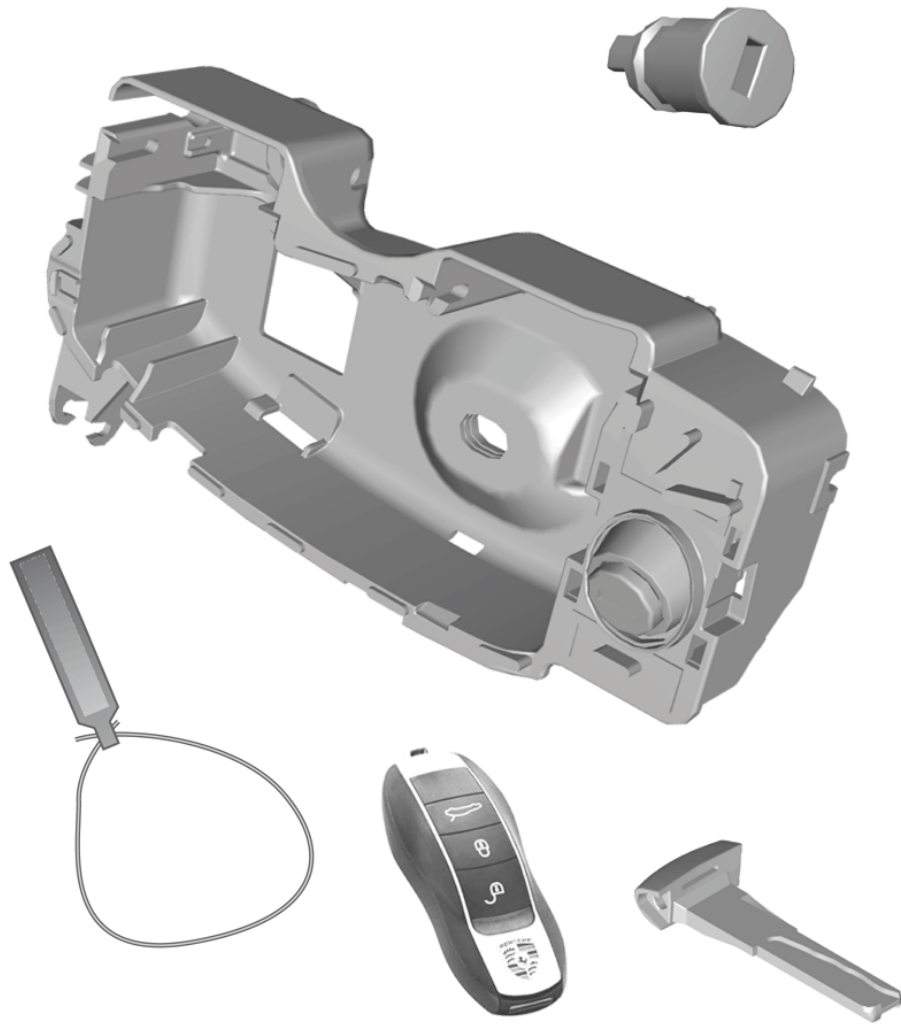

Model: 981-13

Model life 2012>>2016

Model: 981-13

Model life 2012>>2016

Pos	Part Number	Description	Remark	Qty	Model
-		repair set Set of locks comprising: Halter Door handle, exterior emergency key Key fob Glove compartment lock Key cover		1 2 1 1 2	PR:-625
-	981 538 901 01	1 set of lock cylinders with handheld trans. & emerg. key	4 buttons lhd	1	PR:098,524
-	981 538 901 02	1 set of lock cylinders with handheld trans. & emerg. key	4 buttons rhd	1	PR:099,524
-	981 538 901 03	1 set of lock cylinders with handheld trans. & emerg. key	4 buttons lhd	1	PR:098,523
-	981 538 901 04	1 set of lock cylinders with handheld trans. & emerg. key	4 buttons rhd	1	PR:099,523
-	981 538 901 05	Set of locks 4 buttons	lhd	1	PR:072,098, 525
-	981 538 901 06	Set of locks 4 buttons	rhd	1	PR:072,099, 525
-	981 538 901 07	Set of locks 4 buttons	lhd	1	(J) PR:098,525
-	981 538 901 08	Set of locks 4 buttons	rhd	1	(J) PR:099,525