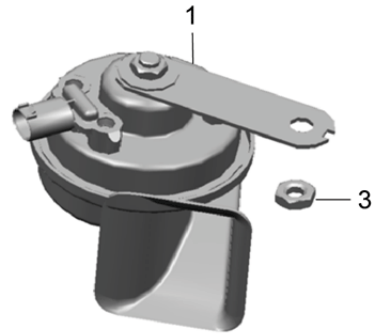

Model: 981-13

Model life 2012>>2016

Model: 981-13

Model life 2012>>2016

Pos	Part Number	Description	Remark	Qty	Model
1	991 635 149 01	Fanfare Signal horn alarm system Fanfare High-pitched		1	
(1)	991 635 159 00	Fanfare High-pitched	with:	1	
2	991 635 150 01	Fanfare Low-pitched	also use: 991 612 947 00	1	
(2)	991 635 160 00	Fanfare Low-pitched	with:	1	
-	991 612 947 00	Adapter cable for 991 635 159 00 991 635 160 00	also use: 991 612 947 00	1	
3	N 106 092 04	Hexagon collar nut M 8		2	
4	9P1 951 101	Signal horn for alarm system	use if required: 9P1 998 003 A	1	PR:534,544
5	1K8 951 605 B	Alarm horn		1	PR:536
6	991 637 419 01	Bracket		1	PR:536
7	N 902 955 02	Hexagon collar nut M 8		1	PR:536
8	900 378 176 01	Hexagon bolt M 8 X 20		1	PR:534,544
9	9P1 998 003 A	Wire set Modification kit Signal horn		1	PR:534,544