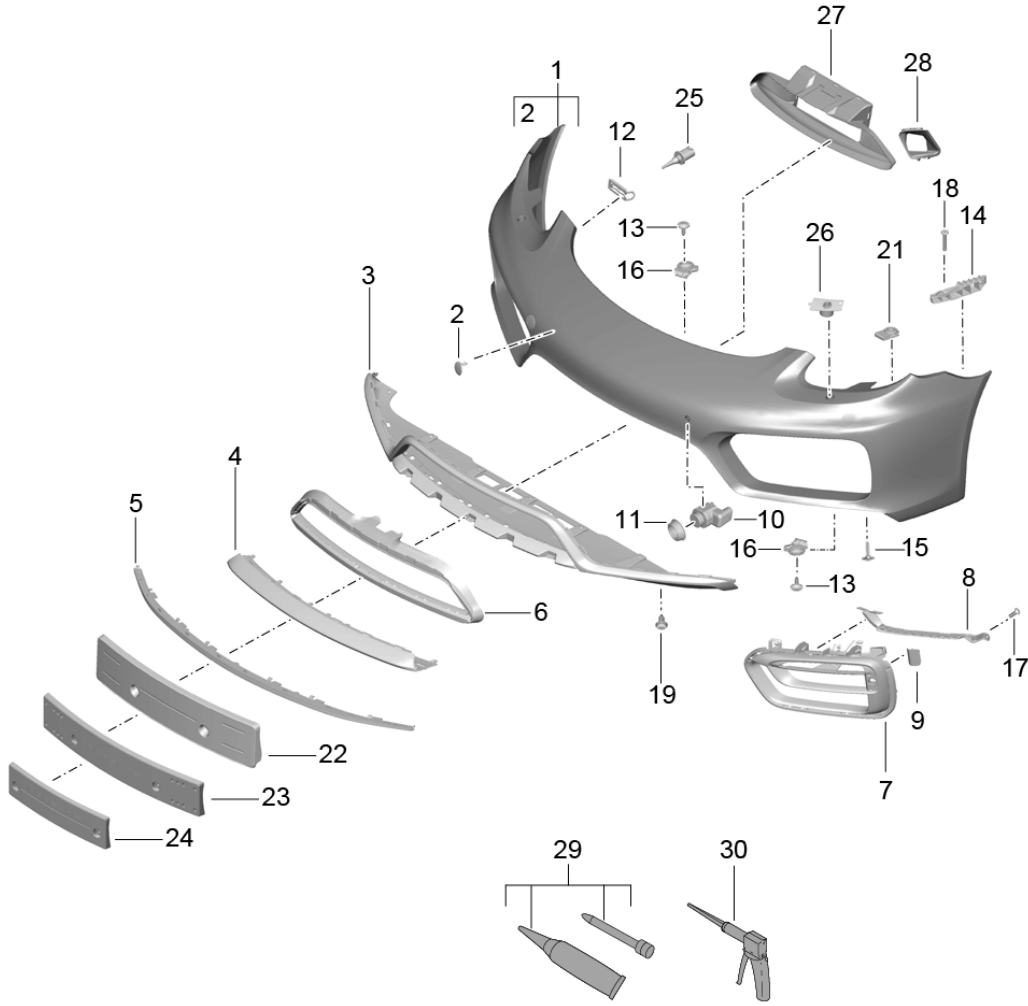

Model: 981-13

Model life 2012>>2016