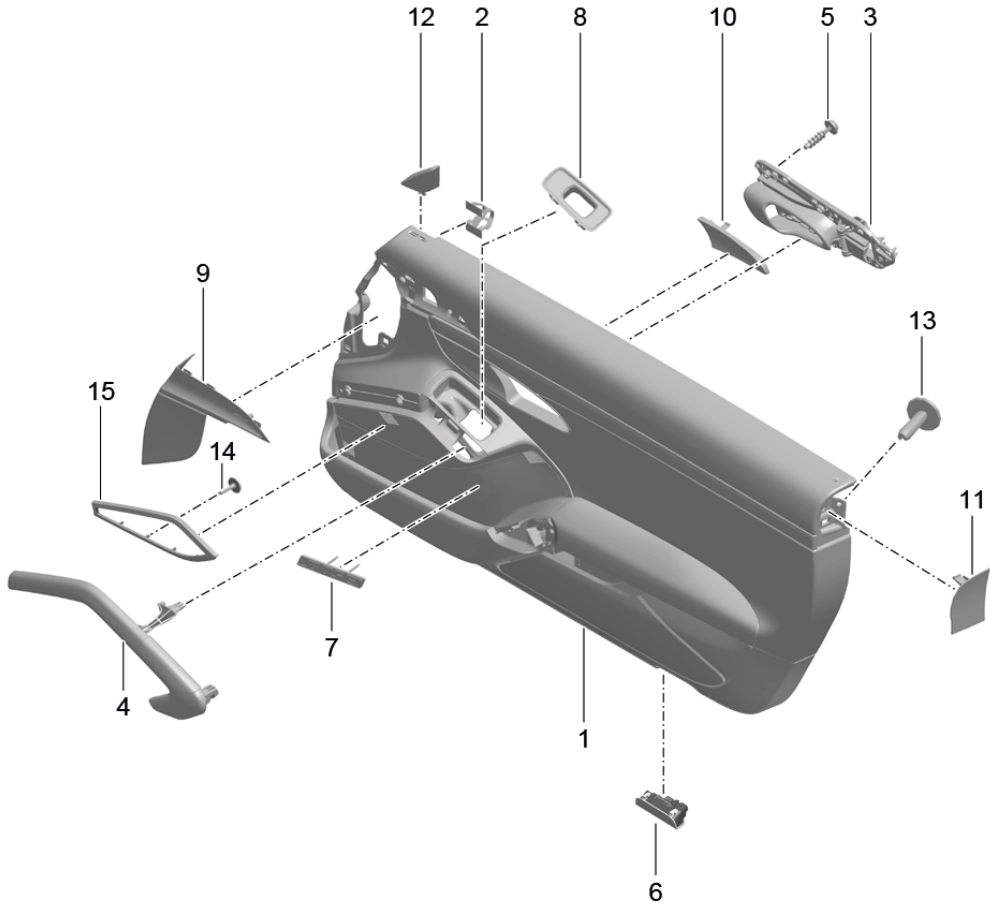

Model: 981-13

Model life 2012>>2016

Pos	Part Number	Description	Remark	Qty	Model
19	991 572 522 03	Fuel tank Foam part		1	
20	981 556 511 00	Fuel tank sound absorber for engine lid		1	PR:011
21	9P1 864 714	Foam part Console		1	
22	991 572 534 00	Fuel tank Firewall D - MJ 2014>> Foam part PDCC		1	PR:098

Model: 981-13

Model life 2012>>2016