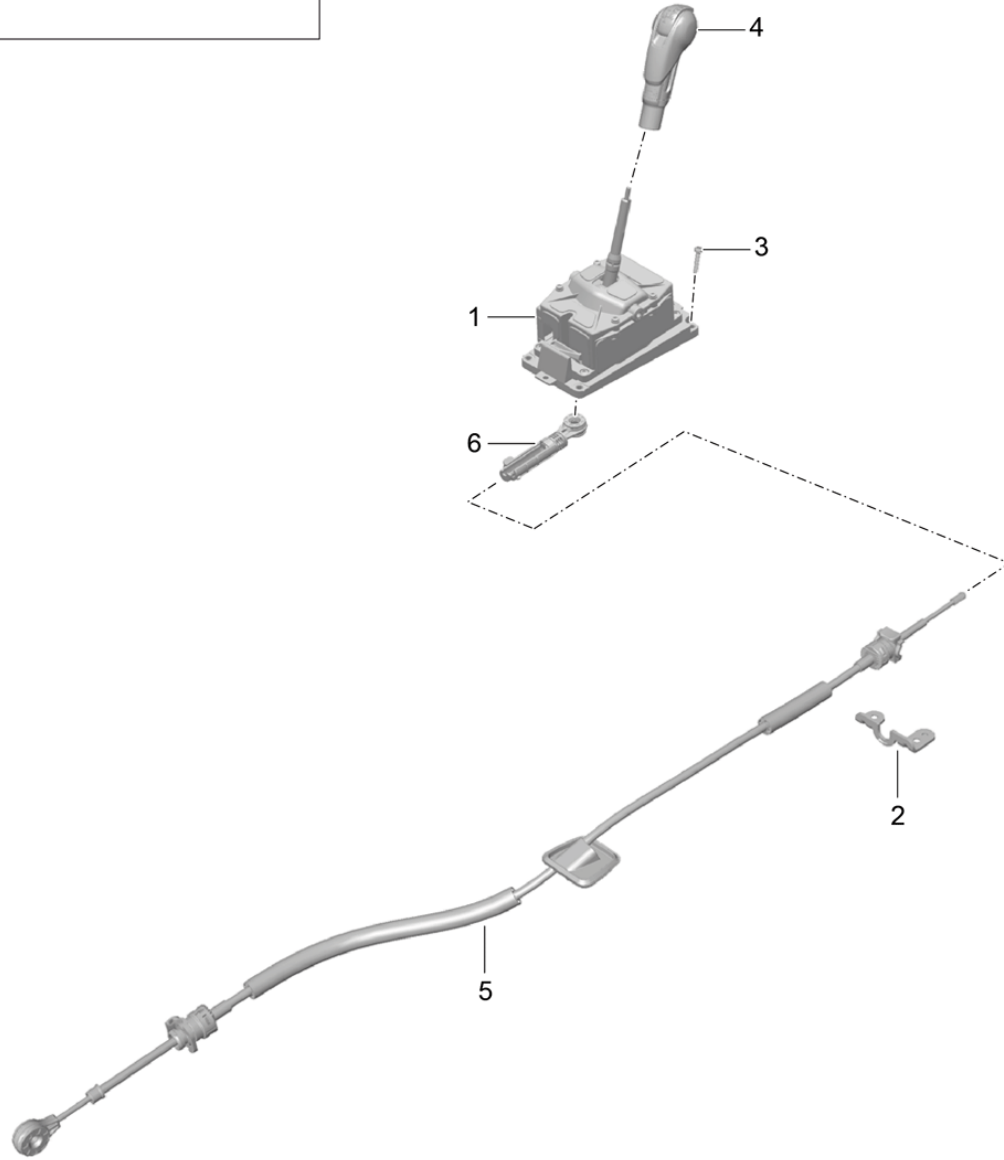

Model: 981-13

Model life 2012>>2016

Pos	Part Number	Description	Remark	Qty	Model
8	991 424 147 00	Adjustable Securing element for Cable		1	
9	000 043 205 93	Adjustable grease 1 100-gramme tube		X	
10	987 424 037 00	relay lever		1	
11	981 424 023 00	lever		1	
12	987 424 131 10	toggle lever		1	
13	981 424 035 00	connecting rod		1	
14	900 385 006 01	Torx screw BM 8 X 35		1	
15	981 424 065 00	Bracket		1	
16	981 424 066 00	Bracket		1	

Model: 981-13

Model life 2012>>2016