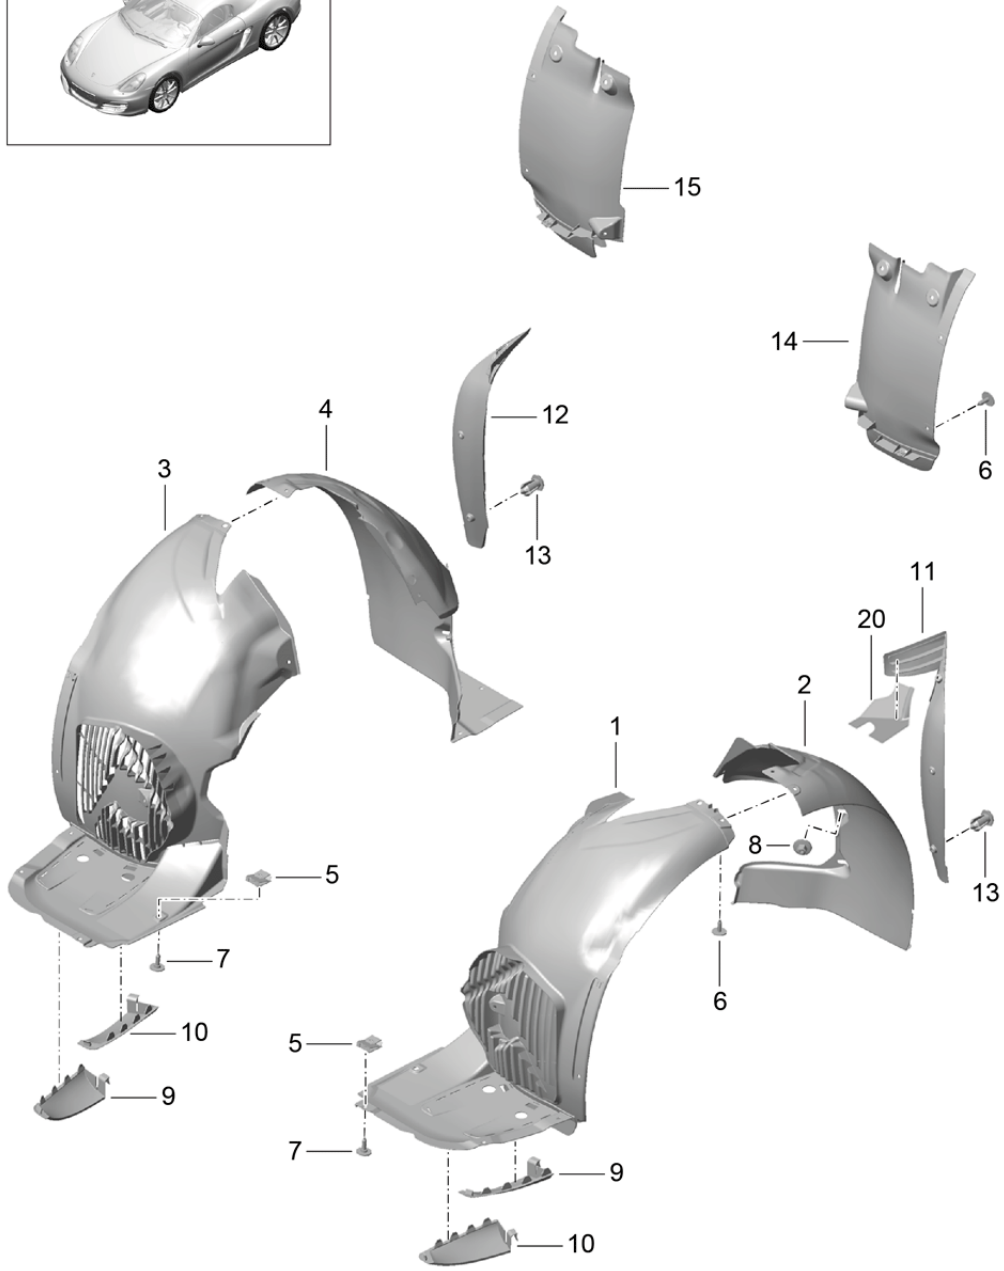

Model: 981-13

Model life 2012>>2016

Model: 981-13 Model life 2012>>2016

Pos	Part Number	Description	Remark	Qty	Model
1	981 504 501 03	Linings Wheel housing Wheel housing liner	left front	1	PR:008,250, 480
(1)	981 504 501 03	Wheel housing liner	left front	1	PR:009,480
(1)	981 504 501 06	Wheel housing liner	left front	1	PR:009,250
2	981 504 503 00	Wheel housing liner	left front rear	1	
3	981 504 502 03	Wheel housing liner	right front	1	PR:008,250, 480
3	981 504 502 03	Wheel housing liner	right front	1	PR:009,480
3	981 504 502 06	Wheel housing liner	right front	1	PR:009,250
4	981 504 504 00	Wheel housing liner	right front rear	1	
5	999 507 309 02	panel nut ST 4,8		X	
6	999 073 505 01	panel screw ST 4,8x16		X	
7	999 073 227 09	panel screw ST 4,8x19		2	
8	999 049 032 40	Hexagon plastic collar nut T6/22x10,5		12	
9	991 504 791 00	Air guide Wheel housing liner	left front	1	
(9)	991 504 792 00	Air guide Wheel housing liner	right front	1	
10	991 504 771 00	Air-guide cowl Wheel housing liner	left front	1	
(10)	991 504 772 00	Air-guide cowl Wheel housing liner	right front	1	
11	981 504 641 00	trim for a-pillar	left	1	
12	981 504 641 00 1E0	Black		1	
12	981 504 642 00	trim for a-pillar	right	1	
13	981 504 642 00 1E0	Black		1	
13	999 591 712 40	Spreader rivet 6,0x12,0		6	
14	981 504 505 00	Wheel housing liner	left rear front	1	
15	981 504 506 00	Wheel housing liner	right rear front	1	
20	991 555 747 00	Trim A-pillar Wing	left	1 1 1	
(20)	991 555 747 00 1E0	Black		1	
(20)	991 555 748 00	Trim A-pillar Wing	right	1 1 1	
	991 555 748 00 1E0	Black		1