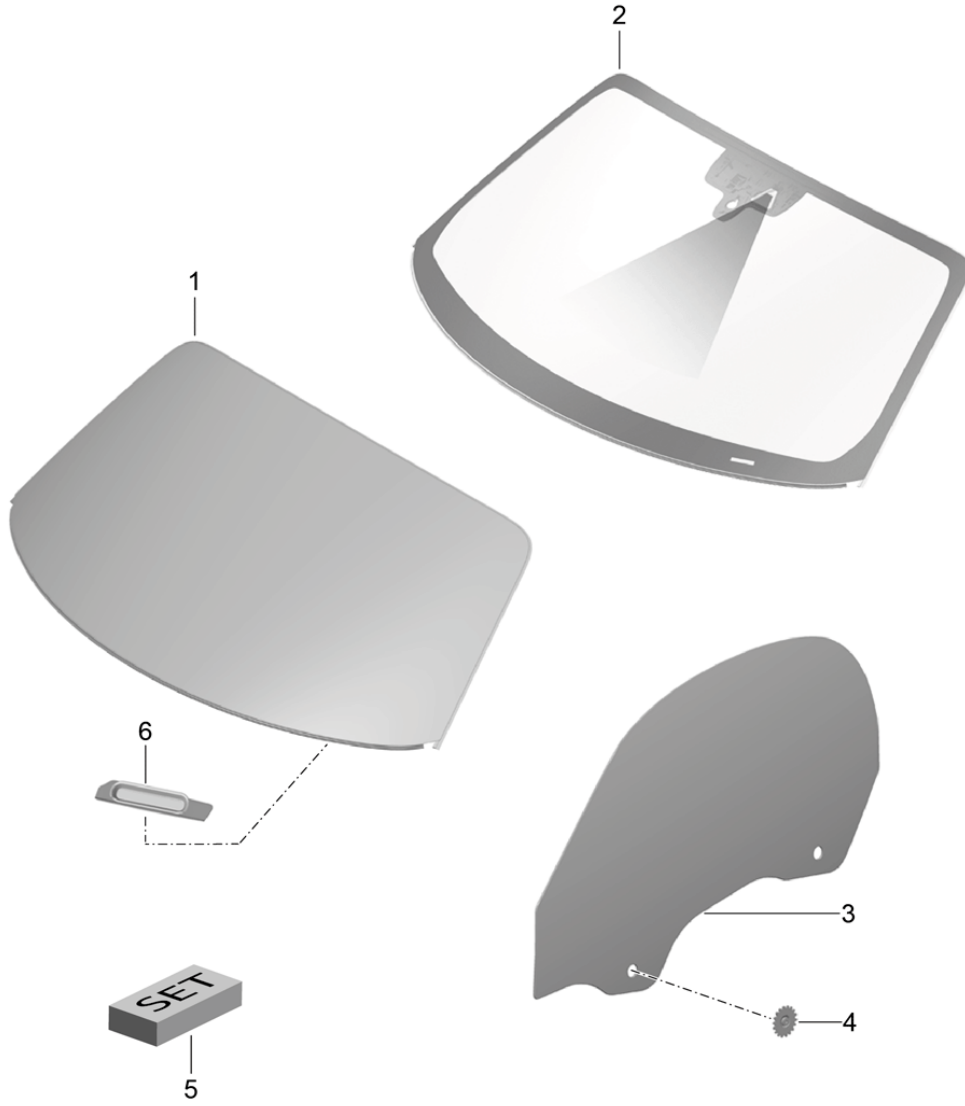

Model: 981-13

Model life 2012>>2016

Pos	Part Number	Description	Remark	Qty	Model
1	991 542 975 00	Window regulator Window regulator without motor	left	1	
(1)	991 542 976 00	Electric motor Window regulator without motor	right	1	
2	991 624 101 00	Electric motor Window regulator Connector housing 6-pole F >> 98-DS103 346 F >> 98-DK123 064	left	1	
2	991 624 101 02	Electric motor Window regulator Connector housing 2-pole F 98-DS103 347>> F 98-DK123 065>>	left	1	
2	991 624 102 00	Electric motor Window regulator Connector housing 6-pole F >> 98-DS103 346 F >> 98-DK123 064	left	1	
2	991 624 102 02	Electric motor Window regulator Connector housing 2-pole F 98-DS103 347>> F 98-DK123 065>>	right	1	
3	991 542 551 02	Mount Window regulator		2	
4	900 377 018 09	Hexagon nut M 6		3	
5	991 537 221 01	Assembly frame	left	1	
(5)	991 537 222 01	Assembly frame	right	1	
6	999 591 525 40	Spreader rivet 7,0X14,2		13	
7	991 537 557 00	Rubber ply		8	

Model: 981-13

Model life 2012>>2016