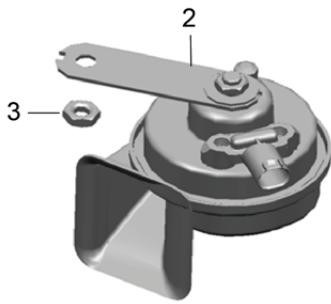

Model: 981-13

Model life 2012>>2016

Model: 981-13

Model life 2012>>2016

Pos	Part Number	Description	Remark	Qty	Model
1	991 635 149 01	Fanfare Signal horn alarm system Fanfare High-pitched		1	
(1)	991 635 159 00	Fanfare High-pitched	with:	1	
2	991 635 150 01	Fanfare Low-pitched	also use: 991 612 947 00	1	
(2)	991 635 160 00	Fanfare Low-pitched	with:	1	
-	991 612 947 00	Adapter cable for 991 635 159 00 991 635 160 00	also use: 991 612 947 00	1	
3	N 106 092 04	Hexagon collar nut M 8		2	
4	9P1 951 101	Signal horn for alarm system	use if required: 9P1 998 003 A	1	PR:534,544
5	1K8 951 605 B	Alarm horn		1	PR:536
6	991 637 419 01	Bracket		1	PR:536
7	N 902 955 02	Hexagon collar nut M 8		1	PR:536
8	900 378 176 01	Hexagon bolt M 8 X 20		1	PR:534,544
9	9P1 998 003 A	Wire set Modification kit Signal horn		1	PR:534,544