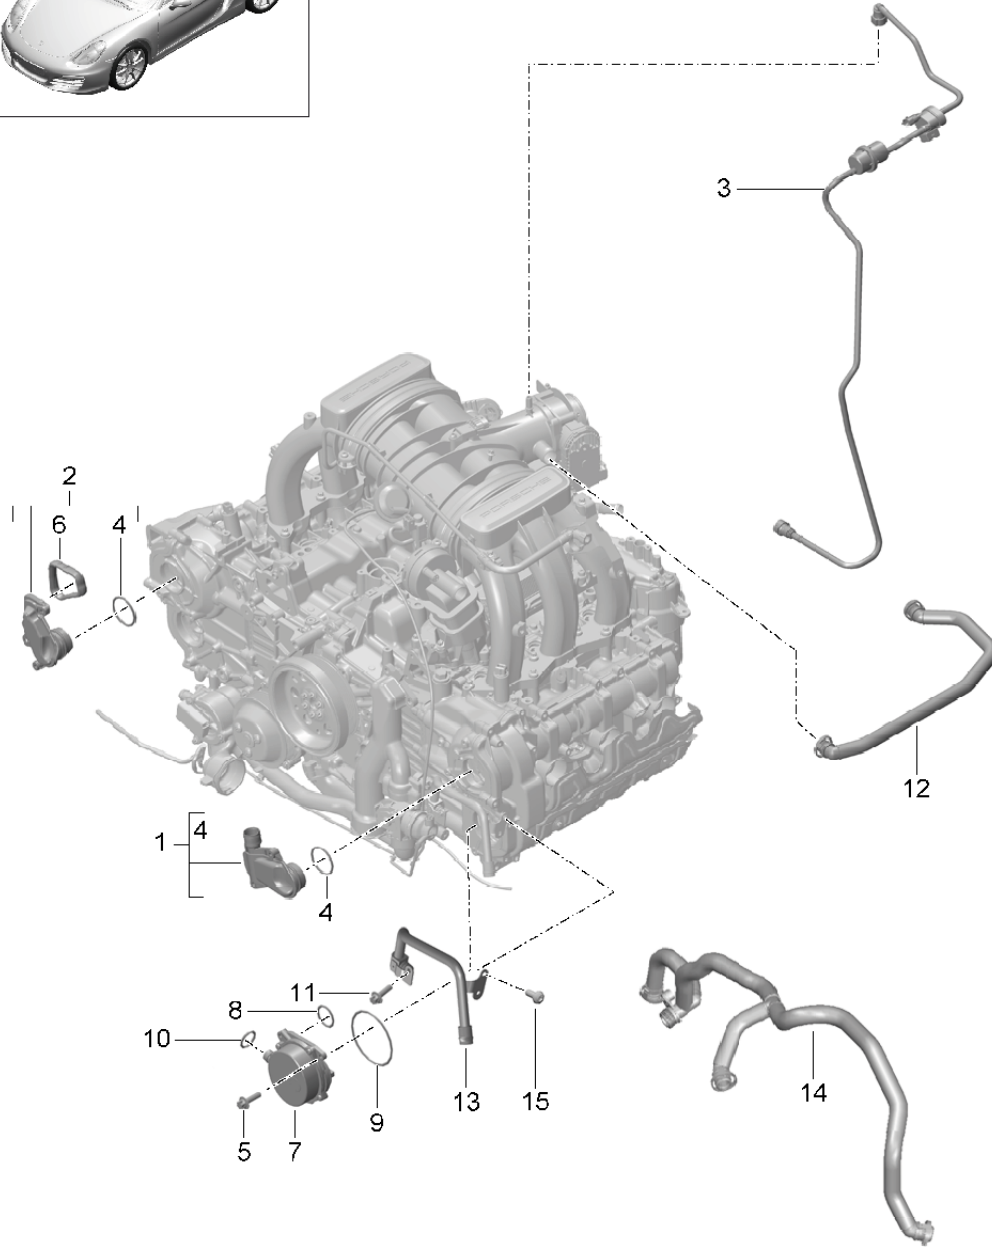

Model: 981-13

Model life 2012>>2016

Model: 981-13

Model life 2012>>2016

Pos	Part Number	Description	Remark	Qty	Model
1	9A1 105 038 00	Crankcase housing Bleeding Tank ventilation Vacuum pump Cover		1	
2	9A1 105 039 00	Crankcase housing Bleeding Cyl. 4 - 6 Cover		1	
3	9A1 110 093 21	Crankcase housing Bleeding Cyl. 1 - 3 Breather line (complete)		1	
4	999 707 636 40	O-ring 44,0 X 3,5N		2	
5	900 385 019 01	Torx screw BM 6 X 20		9	
6	9A1 105 339 00	Seal for Cover		1	
7	9A1 110 090 04	Crankcase housing Vacuum pump for brake servo		1	
7	9A1 110 090 05	No longer use the part here Vacuum pump for brake servo		1	
7	9A1 110 090 06	Discontinued part Vacuum pump for brake servo		1	
8	999 701 504 40	O-ring 10,0 X 2,5		1	
9	999 701 505 40	O-ring 54,0 x 2,5		1	
10	999 701 789 40	O-ring 12,0 X 2,0		2	
11	900 385 041 01	Torx screw M 6 X 12		1	
12	9A1 107 520 20	Breather line Crankcase housing		1	
13	9A1 110 065 20	Vacuum line Discontinued part		1	
13	9A1 110 065 21	Vacuum line		1	
14	9A1 107 515 01	Breather line Crankcase housing		1	
15	999 073 601 01	flat round head bolt M 6 X 14		1