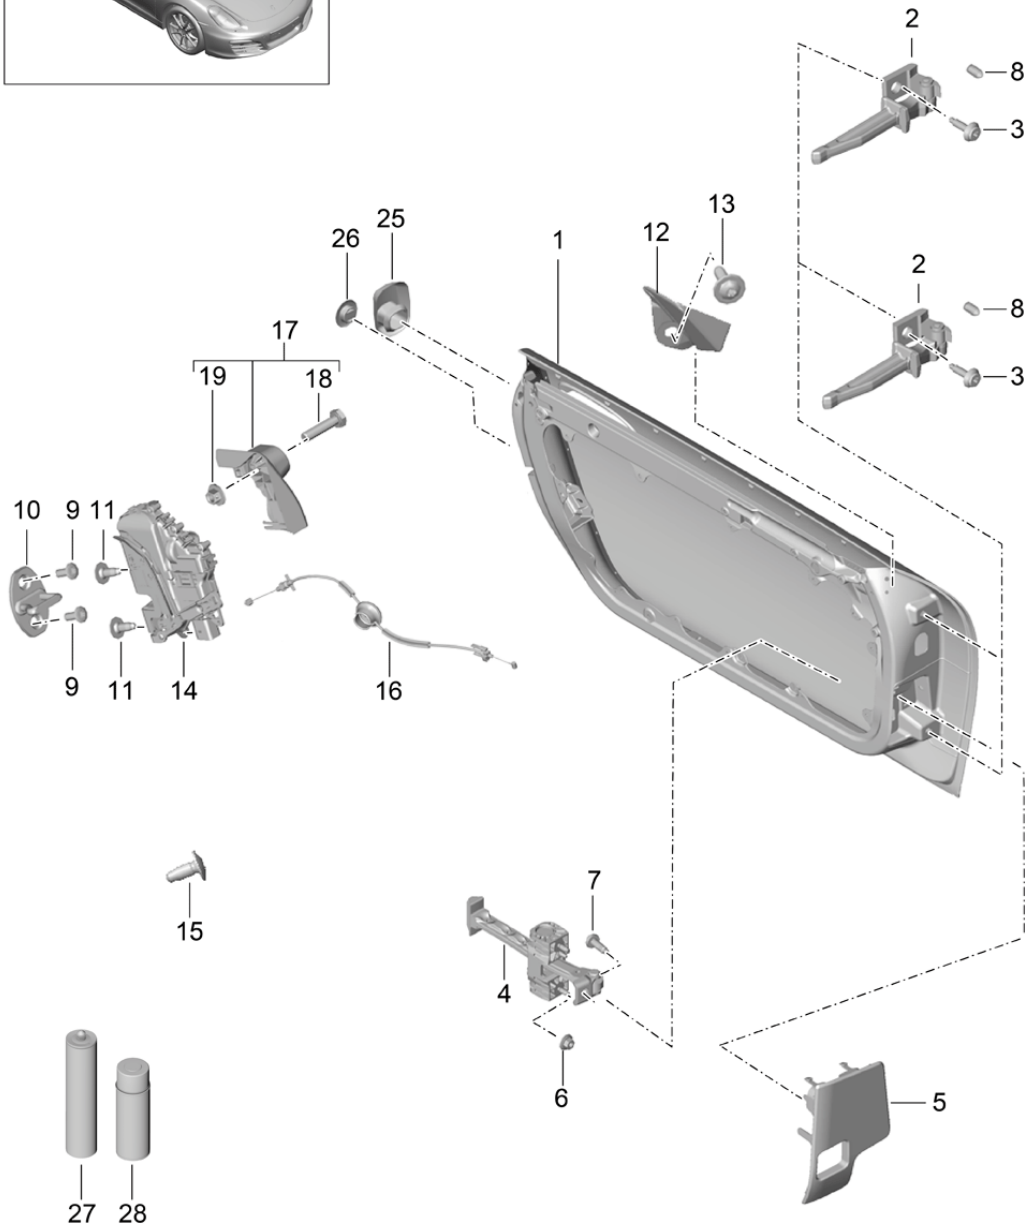

Model: 981-13

Model life 2012>>2016

Model: 981-13 Model life 2012>>2016

Pos	Part Number	Description	Remark	Qty	Model
1	981 531 911 03	Door shell Installation parts Door lock Door shell	left also use: 000 043 305 32	1 1	
	981 531 911 03 GRV	Discontinued part primed			
1	981 531 911 05	Door shell	left also use: 000 043 305 32	1 1	
	981 531 911 05 GRV	primed			
(1)	981 531 912 03	Door shell	right also use: 000 043 305 32	1 1	
	981 531 912 03 GRV	Discontinued part primed			
(1)	981 531 912 05	Door shell	right also use: 000 043 305 32	1 1	
	981 531 912 05 GRV	primed			
2	991 531 319 00	Hinge	left	2	
(2)	991 531 320 00	Hinge	right	2	
3	999 073 192 01	Socket head bolt M 8 X 33		2	
4	991 537 151 00	Door catch		2	
6	999 076 042 01	Hexagon nut M 6		4	
7	999 073 138 01	flat round head bolt M 8 X 25		2	
8	958 537 947 00	Cover cap Hinge		4	
9	N 910 174 01	countersunk multi-point socket head bolt M 8 X 22		4	
10	3C0 837 767 A	Striker		2	
11	WHT 000 439	flat round head bolt M 8 X 20		2	
12	981 537 831 00	Support Wing	left	1	
	981 537 831 00 1E0	Black			
(12)	981 537 832 00	Support Wing	right	1	
	981 537 832 00 1E0	Black			
13	999 073 322 02	fillister hd. bolt M6X20-SC		1	
14	8J1 837 015 C	Door lock D - MJ 2015>>	left lhd	1	PR:098,-072, -553,-IY2
(14)	8J1 837 015 E	Door lock D - MJ 2015>>	left lhd	1	PR:098,-072, -553,IY2
(14)	8J1 837 015 D	Door lock	left lhd	1	PR:098,-534
(14)	8J1 837 016 C	Door lock	right lhd	1	PR:098,-072, -553
(14)	8J2 837 015 C	Door lock	left rhd	1	PR:099
(14)	8J2 837 016 C	Door lock	right rhd	1	PR:099
15	WHT 003 688	fillister head bolt (combi.) M8X16		4	
16	991 537 319 00	Bowden cable		2	
17	991 537 045 01	Door lock door lock cover (drivers side)	lhd	1	PR:098
(17)	991 537 046 01	door lock cover (drivers side)	rhd	1	PR:099
18	N 010 218 13	Hexagon bolt M 6 X 25		1	
19	999 084 212 03	Hexagon nut M 6		1	