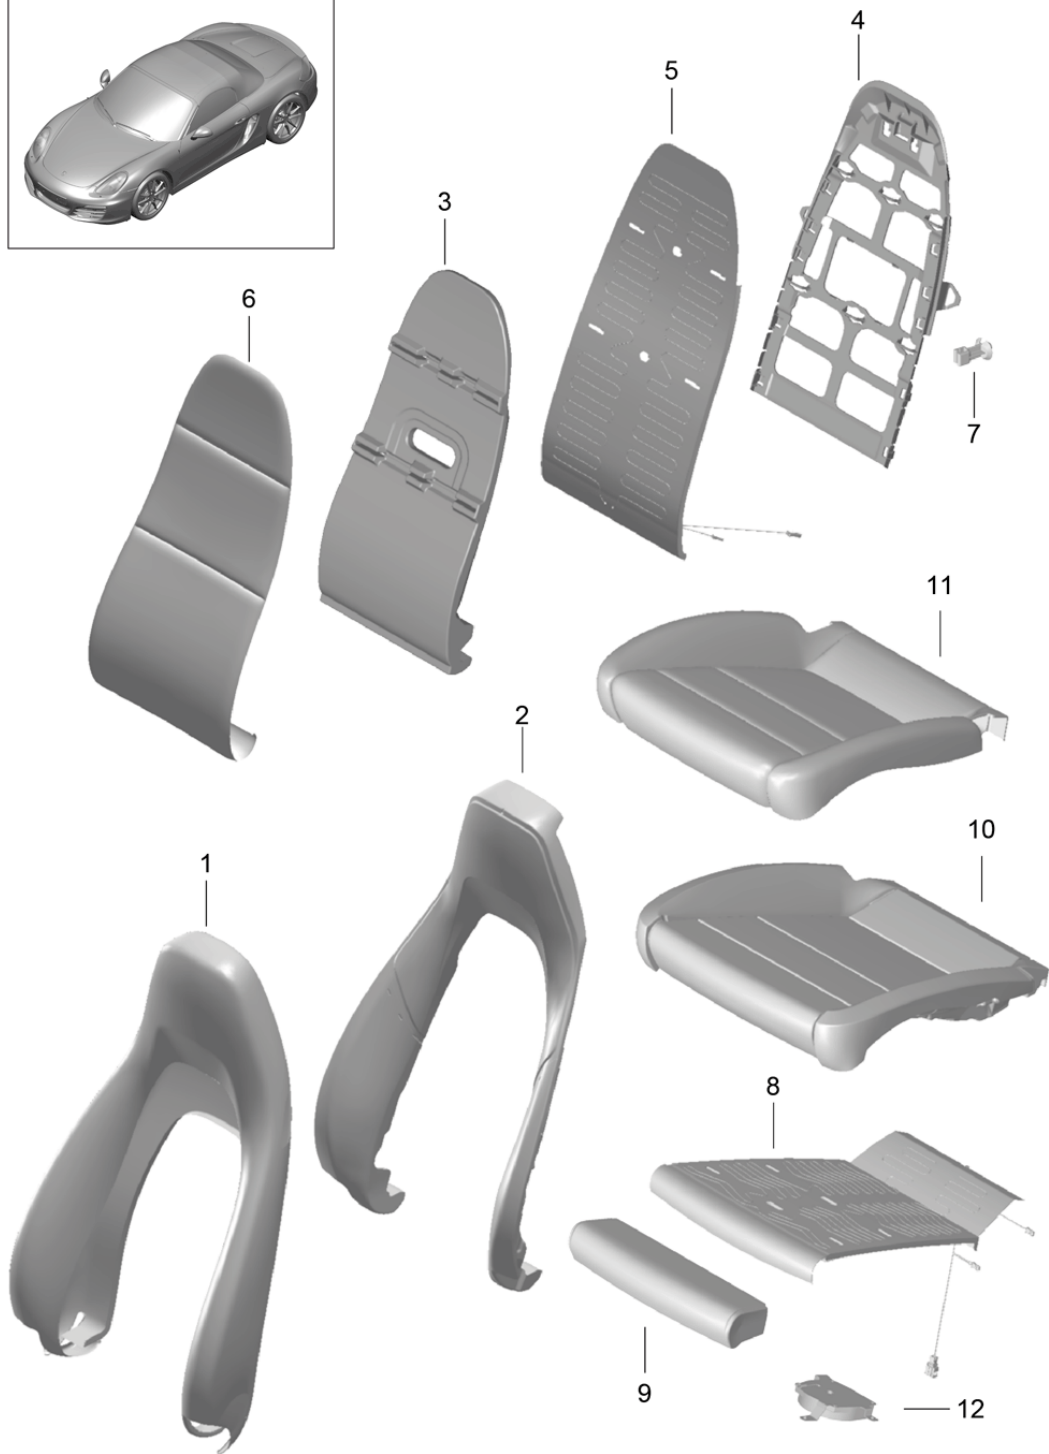

Model: 981-13

Model life 2012>>2016