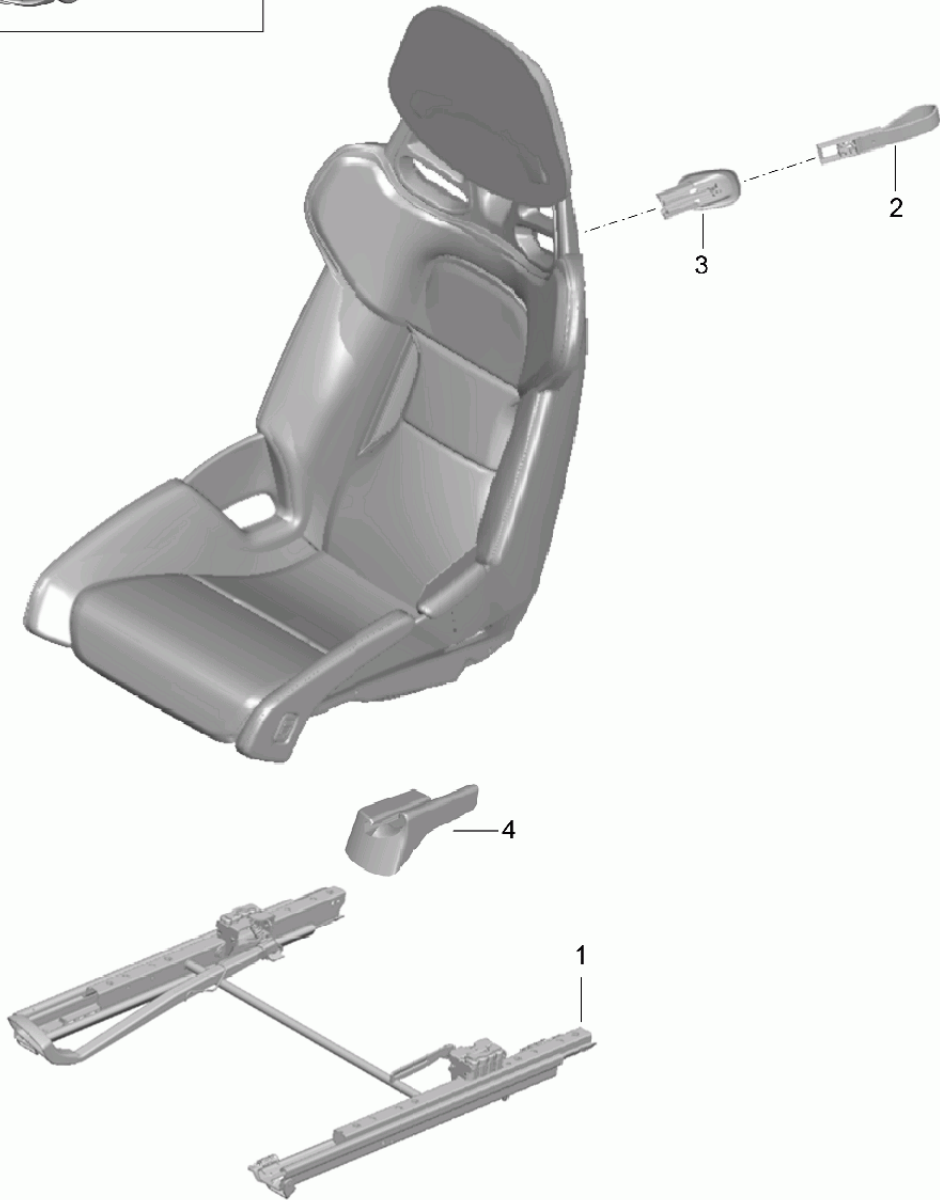

Model: 981-13

Model life 2012>>2016