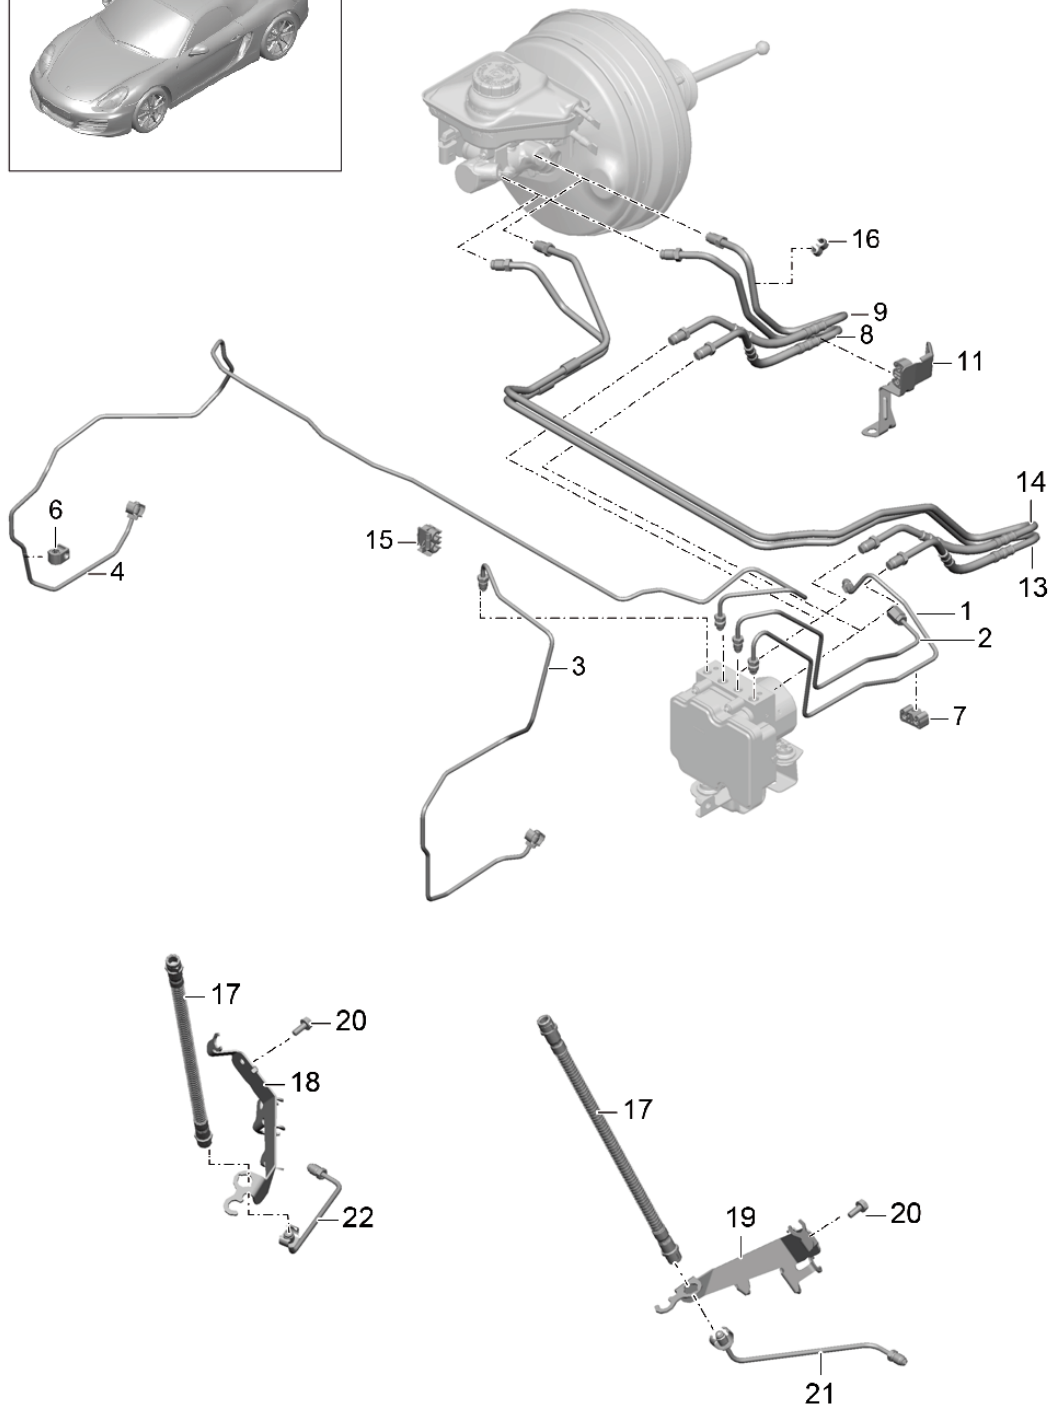

Model: 981-13

Model life 2012>>2016