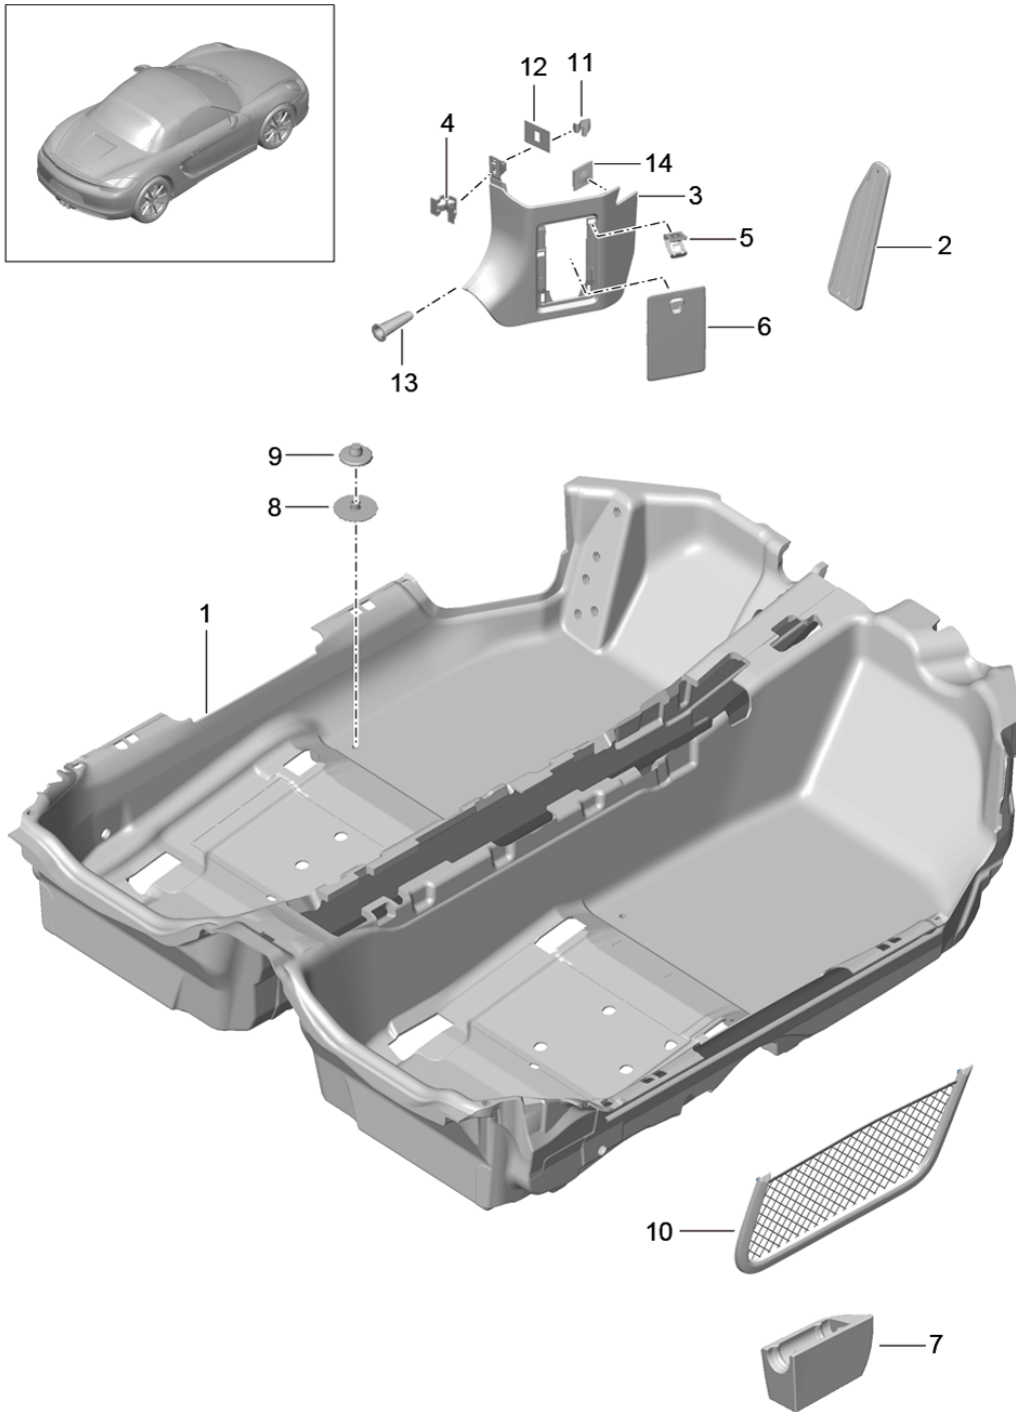

Model: 981-13 Model life 2012>>2016

Pos	Part Number	Description	Remark	Qty	Model
1	981 551 053 00	Luggage compartment Carpet Trim	rear	1	
2	981 551 053 00 A31 981 551 347 01	Luggage compartment Black Carpet Support		1	
3	999 049 032 40	Hexagon plastic collar nut		2	
4	981 551 765 00	shelf Carpet	left	1	
5	981 551 766 01	Luggage compartment shelf Carpet	right	1	
6	981 551 764 01	Luggage compartment shelf Carpet	center	1	
7	981 551 753 00	Luggage compartment Support	left	1	
8	981 551 754 00	Support	right	1	
(8)	981 551 754 01	Support	right	1	PR:140,475
9	981 551 251 02	cover - lock Luggage compartment		1	
10	981 551 251 02 1E0 981 551 377 02	Black Assembly frame Service Cup	left	1	
11	981 551 378 02	Assembly frame Service Cup	right	1	
12	999 049 033 40	Plastic nut T6/16,0		2	
14	981 551 381 00	Cover Service Cup	left	1	
15	981 551 381 00 1E0 981 551 382 00	Black Cover Service Cup	right	1	
17	981 551 382 00 1E0 999 507 681 01	Black Clip		2	
18	999 507 130 01	U-clip		3	

Model: 981-13

Model life 2012>>2016