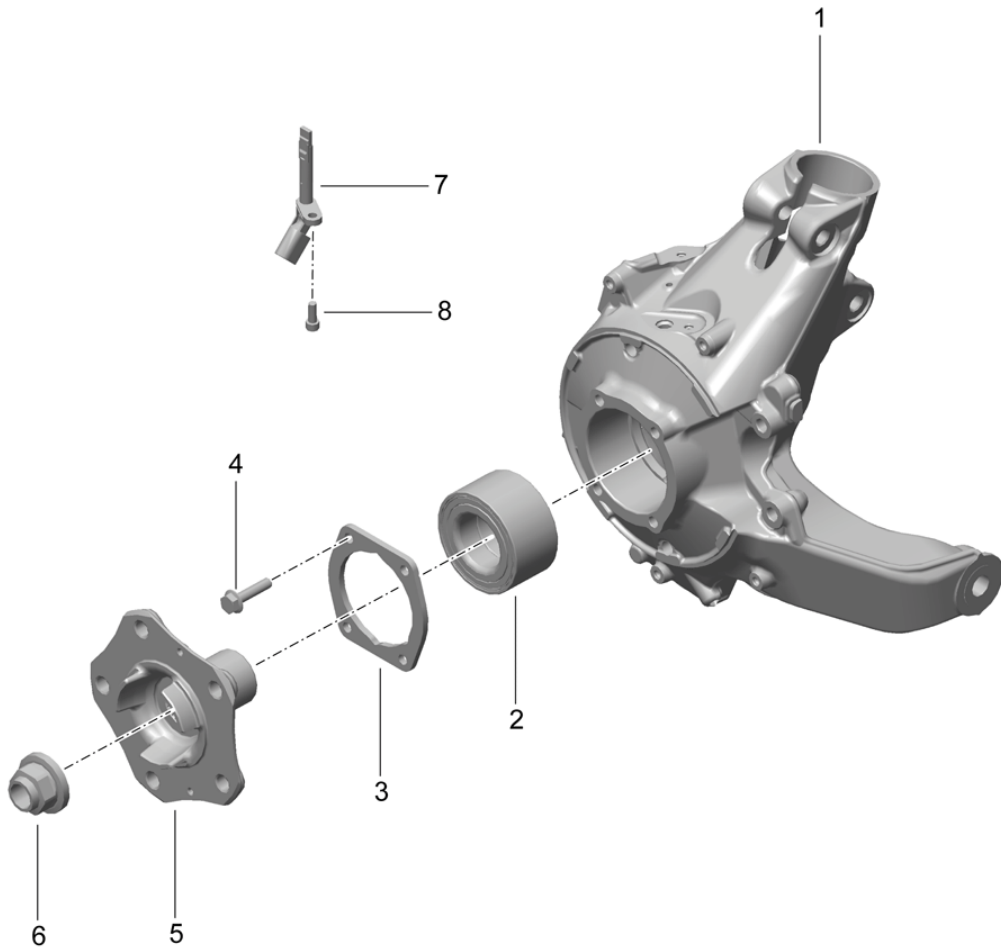

Model: 981-13

Model life 2012>>2016

Pos	Part Number	Description	Remark	Qty	Model
(1)	991 347 015 22	Steering column Intermediate steering shaft Steering column Discontinued part		1	PR:647
(1)	991 347 015 23	Steering column		1	PR:647
(1)	991 347 015 32	Steering column		1	PR:648
(1)	991 347 015 04	Steering column Discontinued part		1	PR:655
(1)	991 347 015 05	Steering column Vehicle Ident. No. Indicate		1	PR:655
(1)	991 347 015 14	Steering column		1	PR:656
2	4H0 907 705 K	Control unit for electrically adjustable steering column		1	PR:648,656
3	7PP 905 852 C	Control unit		1	PR:655,656
4	8E0 035 413	Hexagon socket head bolt M 5 X 10		2	PR:648,656
5	N 104 355 01	Hexagon nut M 8		4	
6	991 347 023 03	Intermediate steering shaft		1	PR:098
(6)	991 347 024 03	Intermediate steering shaft		1	PR:099
7	WHT 004 955 A	Torx socket head bolt M 8 X 30		2	
8	991 347 037 00	Bellows		1	
9	970 347 175 00	handle		1	PR:655,647
	970 347 175 00 1E0	Black			
10	N 104 066 02	Oval hexagon socket head bolt M 5 X 8		1	PR:655,647

Model: 981-13

Model life 2012>>2016