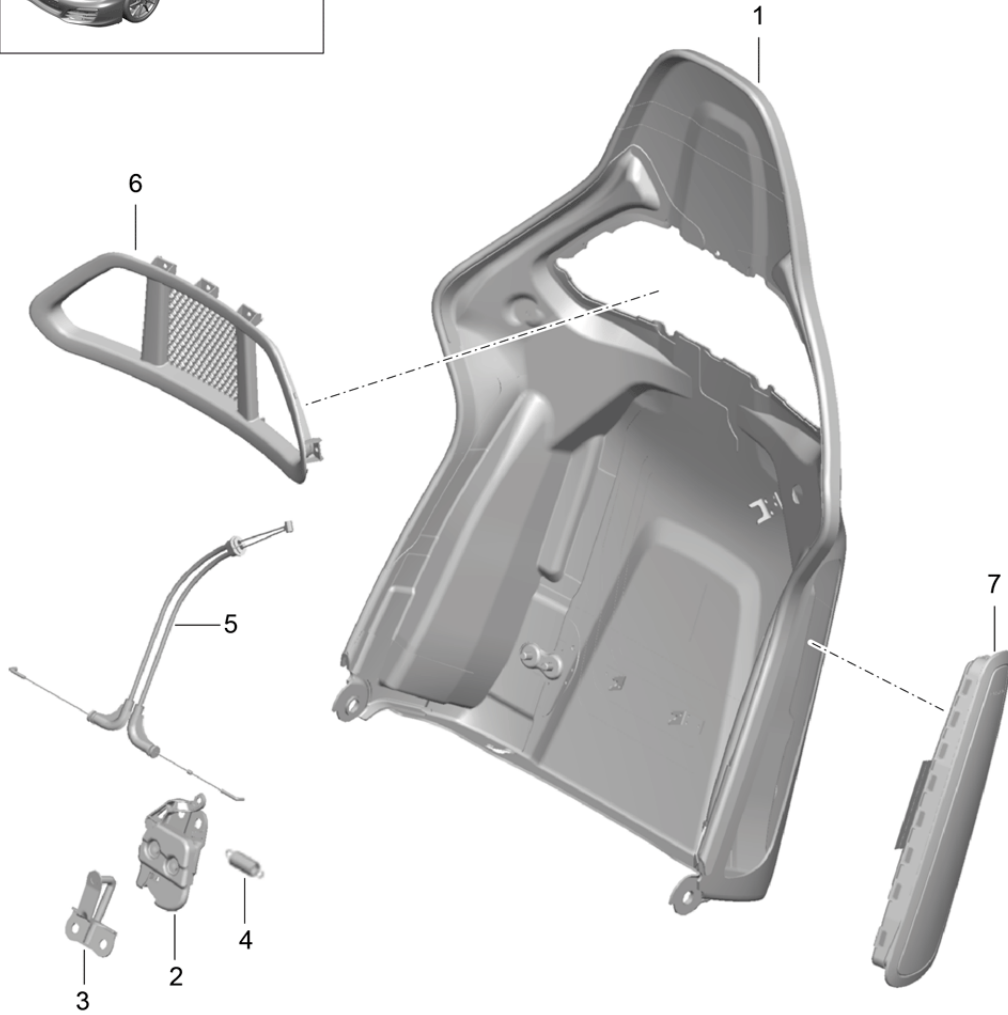

Model: 981-13

Model life 2012>>2016

Model: 981-13

Model life 2012>>2016

Pos	Part Number	Description	Remark	Qty	Model
1	997 521 271 00	Backrest shell bucket seat Collapsible Accessories	left	1	PR:388
(1)	997 521 272 00	Backrest shell bucket seat Collapsible	right	1	PR:389
2	997 521 651 00	backrest lock	left	1	PR:388,389
(2)	997 521 652 00	backrest lock	right	1	PR:388,389
3	997 521 660 00	Closing element lock		2	PR:388,389
4	997 521 650 00	Backrest shell tension spring lock		2	PR:388,389
5	997 521 640 01	backrest Bowden cable Release		1	PR:388,389
6	997 521 330 00	backrest Trim	front	1	PR:388,389
(6)	997 521 330 00 01C	Seat belt Satin black			
	997 521 531 00	Trim Seat belt	rear	1	PR:388,389
	997 521 531 00 01C	Satin black