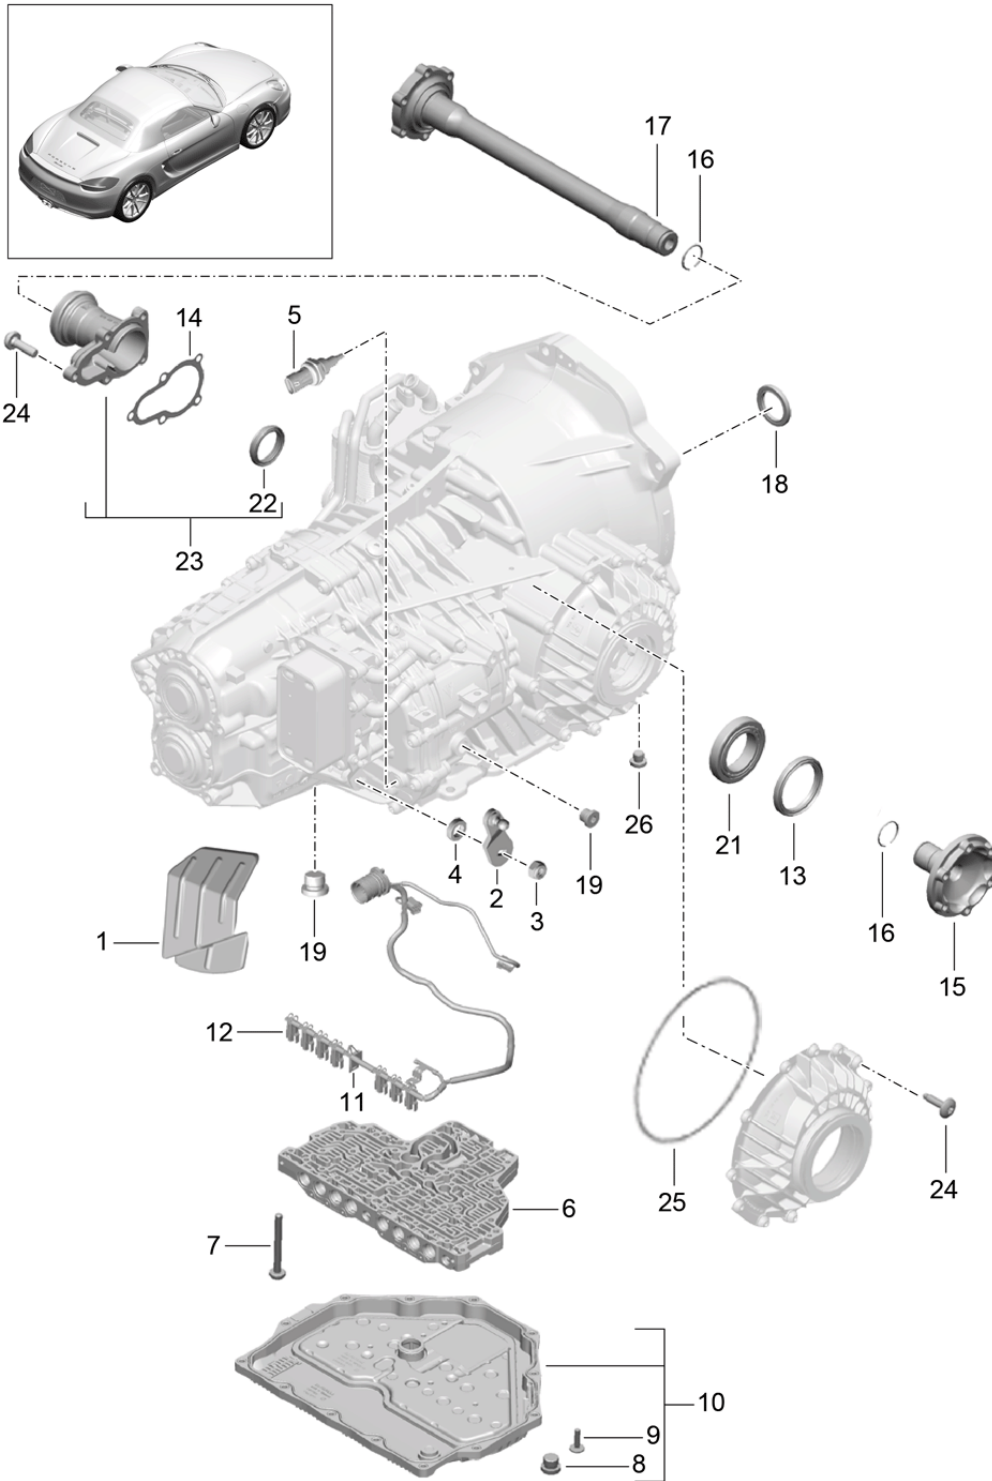

Model: 981-13

Model life 2012>>2016

Model: 981-13 Model life 2012>>2016

Pos	Part Number	Description	Remark	Qty	Model
		- PDK - Gearbox Individual parts			CG205,CG225
1	981 331 198 00	Guard plate		1	
2	9G1 324 135 00	gearshift lever		1	
3	9G1 324 815 00	Nut M 8 X 1		1	
4	970 324 805 00	Shaft oil seal 10 X 18 X 5		1	
5	991 606 391 00	Temperature sensor		1	
6	9G1 317 015 05	Control unit		1	
7	9G1 317 801 00	Screw M 6 X 25		20	
8	9G1 321 825 01	sealing plug		1	
9	9G1 321 801 00	Torx screw M 6 X 25		13	
10	9G1 321 125 00	oil sump	with:	1	
10	9G1 321 025 00	Discontinued part oil sump	with:	1	
11	9G1 317 697 00	Seal Connector housing		1	
12	9G1 317 698 00	pressure regulator Connector housing		1	
13	9G2 332 803 00	Solenoid valve Shaft oil seal 62 X 80 X 75		1	
14	9G1 321 259 00	Seal		1	
15	9G2 332 208 05	Drive flange Short		1	CG205
(15)	9G2 332 208 25	Drive flange Short		1	CG225
16	9G1 332 820 00	snap ring		2	
17	9G2 332 209 05	Drive flange Long		1	CG205
(17)	9G2 332 209 25	Drive flange Long		1	CG225
18	9G1 116 807 00	Shaft oil seal 40 X 57 X 6		1	
19	970 321 805 00	Seal bolt with sealing ring M 18 X 1,5		3	
21	9G1 332 806 00	Shaft oil seal 40 X 52 / 55 X 16		1	
22	9G1 332 804 00	Shaft oil seal 42 X 55 X 7		1	
23	9G1 321 059 00	Housing neck		1	
24	9G1 332 801 00	Torx screw		17	
25	9G2 321 815 00	O-ring Housing cover 200 X 3		1	
26	970 321 871 00	sealing plug M10 X 1		1