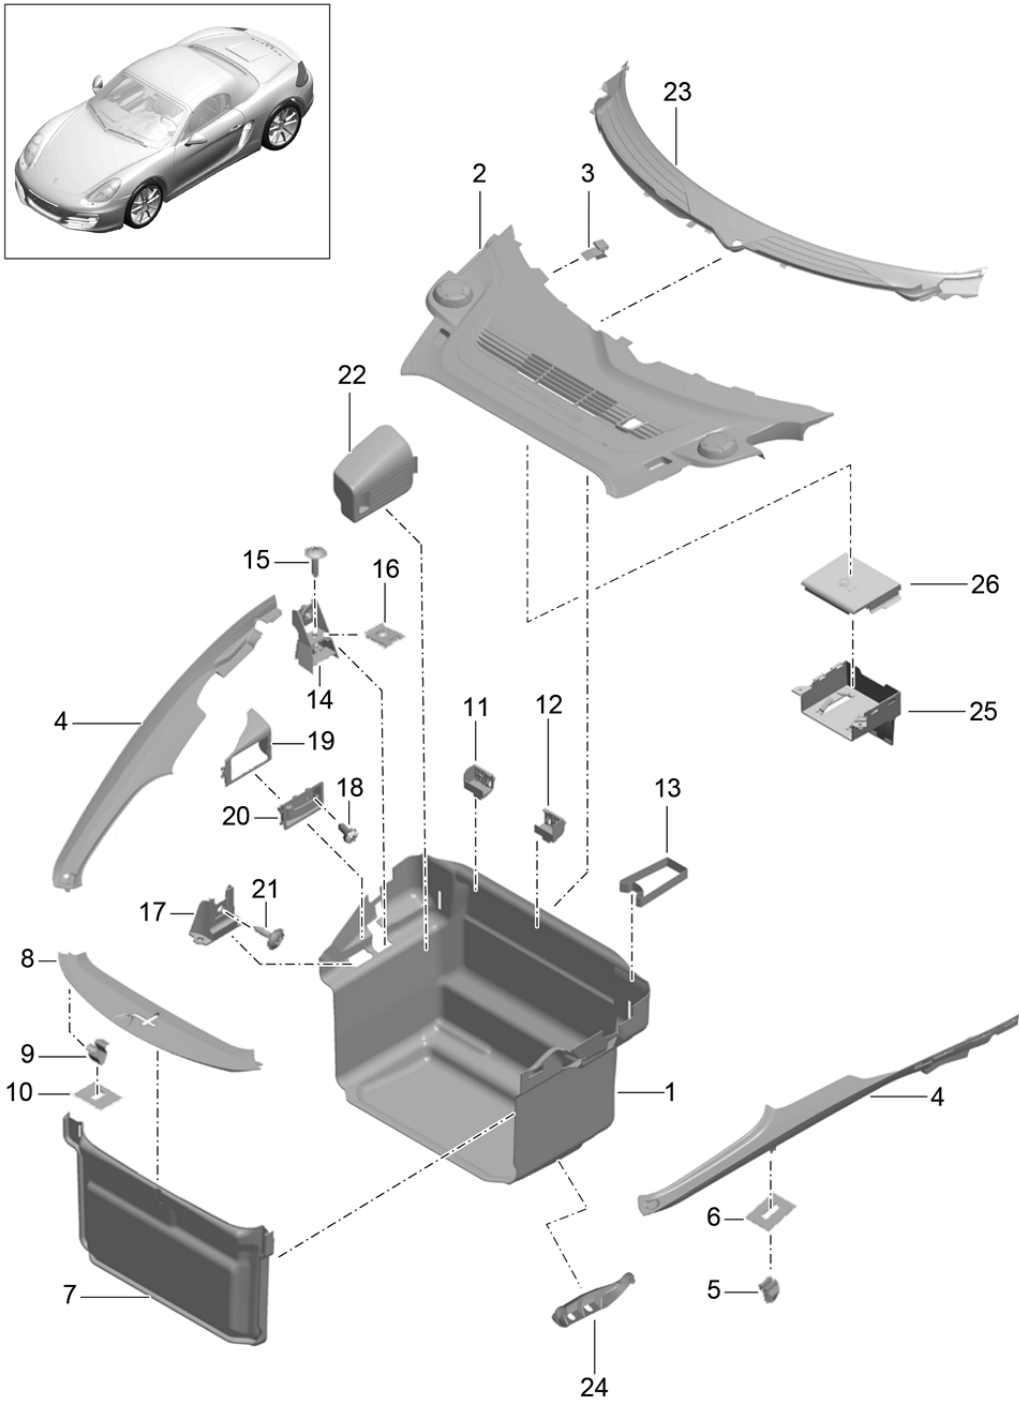

Model: 981-13

Model life 2012>>2016