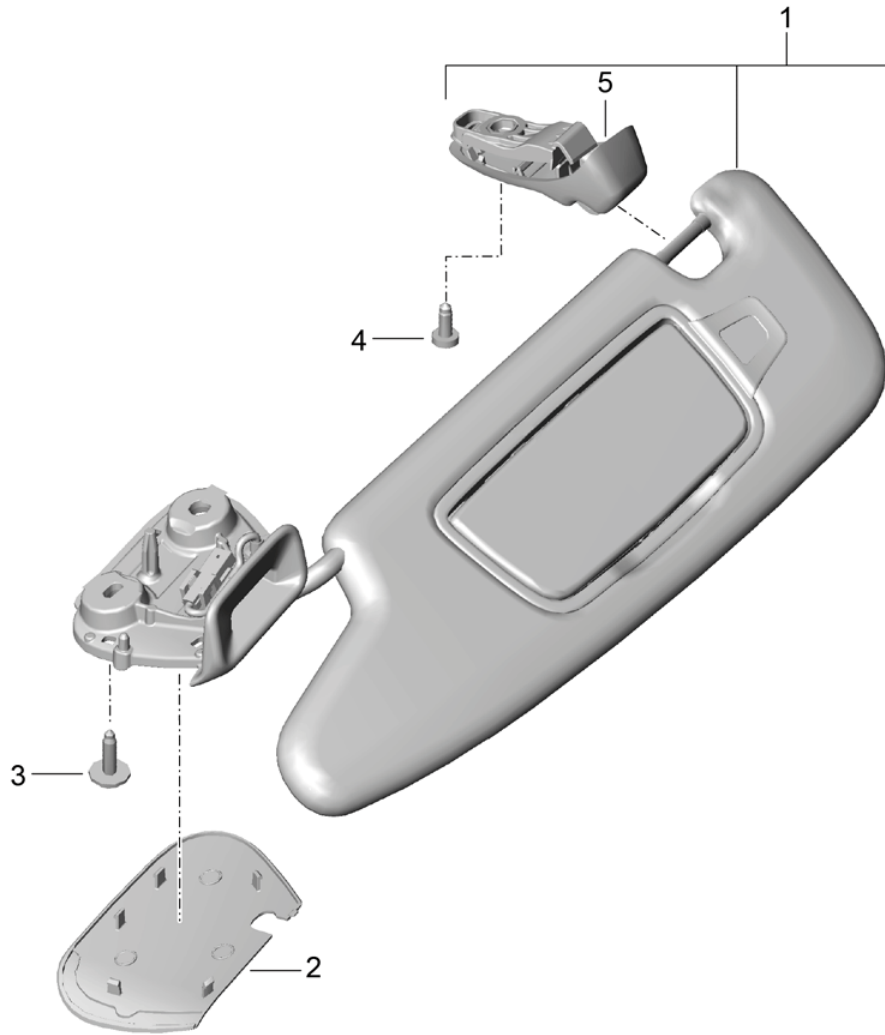

Model: 981-13 Model life 2012>>2016

Pos	Part Number	Description	Remark	Qty	Model
(14)	981 555 525 00	Cover GPS-ANTENNE D - MJ 2015>>	left	1	PR:-631, -632,-852
15	981 555 525 00 1E0 981 555 526 00	Black Cover GPS-ANTENNE D >> - MJ 2014	right	1	
(15)	981 555 526 00 1E0 981 555 526 00	Black Cover GPS-ANTENNE D - MJ 2015>>	right	1	PR:-631, -632,-852
16	981 555 526 00 1E0 981 555 525 01	Black Cover GPS-ANTENNE (complete) D - MJ 2015>>		1	PR:631,632, 852
17	981 555 525 01 1E0 981 555 825 01 981 555 825 01 1E0	Black Retaining frame Cover D - MJ 2015>> Black		1	PR:631,632, 852

Model: 981-13

Model life 2012>>2016